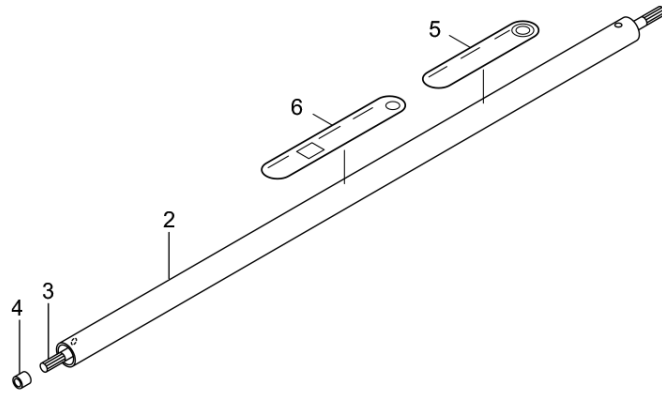

### CONTENTS

1. QC-LB SHAFT .....	1 ~ 2
----------------------	-------

2015. 06.

P/N 524102

# 1. QC-LB SHAFT

Status	Position	Parts Number	Parts Name	Unit Quantity	Lot Order Quantity	Remarks	Maker code
	1	237750	QC-LB_SHAFT(MUS)237750	1			
	2	237170	DRIVESHAFT TUBE ASSY	1			
	3	236843	DRIVE SHAFT B	1		758L	
	Four	216079	STOPPER	1			
	Five	221501	CAUTION MARK	1		Warning	
	6	221502	CAUTION MARK	1		Caution	