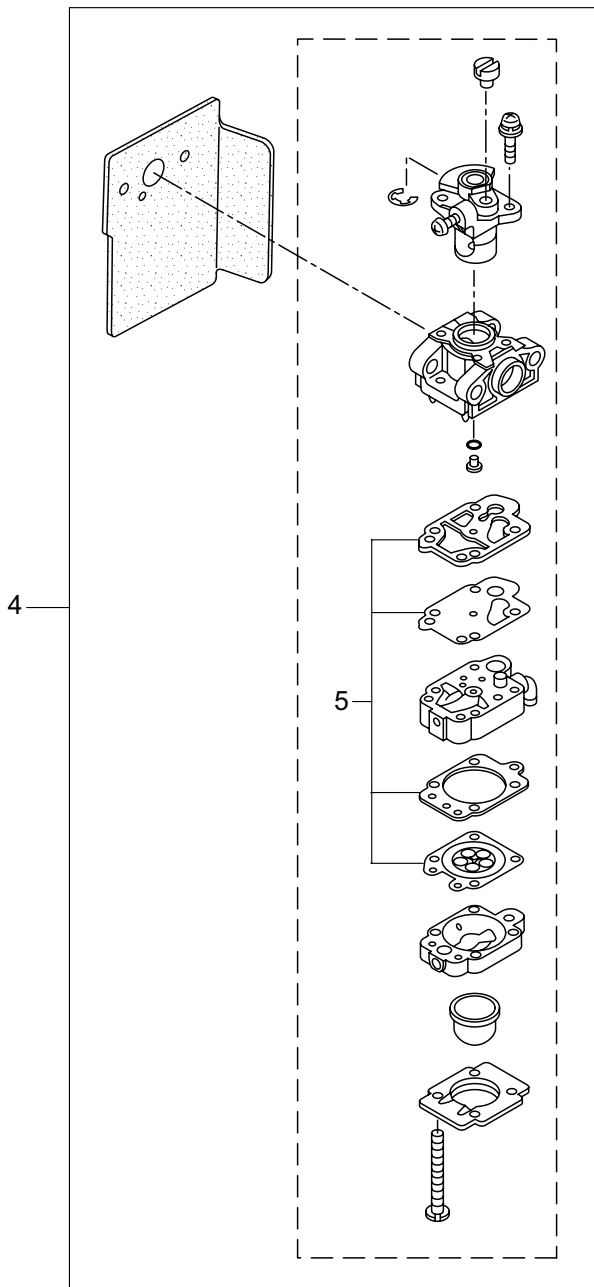

PARTS LIST

MH24G

CONTENTS

0A. PARTS KIT	1
1. MAIN BOY	3
2. ENGINE	7
3. CARBURETOR, FUEL TANK	11
4. ACCESSORIES	13

2023. 07.

P/N 524300-1

MH24G
0A. PARTS KIT

1

2

3

4

5

6

Ref. No.	Part No.	Part Name	Q'ty	Remarks
0A-1	247672	Cylinder Kit	1	
0A-2	247673	Piston Kit	1	
0A-3	247660	Clutch Kit	1	
0A-4	247883	Carburetor Kit	1	Incl.5
0A-5	247867	Carburetor Parts Kit	1	
0A-6	289279	Fuel Pipe Pick-up Ass'y	1	

MH24G
1. MAIN BOY

Ref. No.	Part No.	Part Name	Q'ty	Remarks
1-1	362412	MH24G	1	
1-2	271226	Guide Plate	1	
1-3	270682	Blade	2	
1-4	271296	Washer	1	
1-5	991914	Screw	3	
1-6	271229	Screw	1	
1-7	991913	Washer	4	
1-8	991941	U-Nut	3	M6
1-9	217677	Cover of Blade	1	
1-10	277397	Rear Handle Ass'y	1	Incl.11-18
1-11	277405	Rear Handle	1	
1-12	277406	Upper Cover	1	
1-13	277407	Throttle Lever	1	
1-14	277408	Stop Lever	1	
1-15	277409	Spring	1	
1-16	277410	Cable Comp	1	
1-17	277411	Switch	1	
1-18	277412	Screw	1	
1-19	270241	Front Handle	1	
1-20	991941	U-Nut	2	M6
1-21	277398	Tail Pipe Cover	1	
1-22	277399	Tail Pipe Comp	1	
1-23	271221	Tube	1	
1-24	270843	Washer	1	25x6xt1.6
1-25	271908	Screw	6	
1-26	271909	Screw	2	
1-27	271911	Screw	1	
1-28	277400	Screw	2	
1-29	223925	Label	1	Grease up
1-30	591450	Label	1	
1-31	591449	Label	1	
1-32	277403	Upper Case	1	
1-33	277404	Pinion	1	
1-34	270021	Drum	1	
1-35	270423	Bearing	1	
1-36	580767	Bearing	1	#6001 2RS
1-37	991937	Grease Nipple	1	M6
1-38	271223	Lower Case	1	
1-39	271224	Plate	1	
1-40	248977	Screw	1	
1-41	270423	Bearing	2	
1-42	277402	Crank Comp	1	
1-43	271225	Rod Ass'y	1	
1-44	271227	Felt	1	
1-45	271895	Screw	1	

MH24G
1. MAIN BOY

Ref. No.	Part No.	Part Name	Q'ty	Remarks
1-46	271910	Screw	1	M6 #26
1-47	991941	U-Nut	1	
1-48	580777	Snap Ring	1	
1-49	266960	Label	1	
1-50	278720	Chip Guard	1	
1-51	278721	Screw	1	

MH24G
2. ENGINE