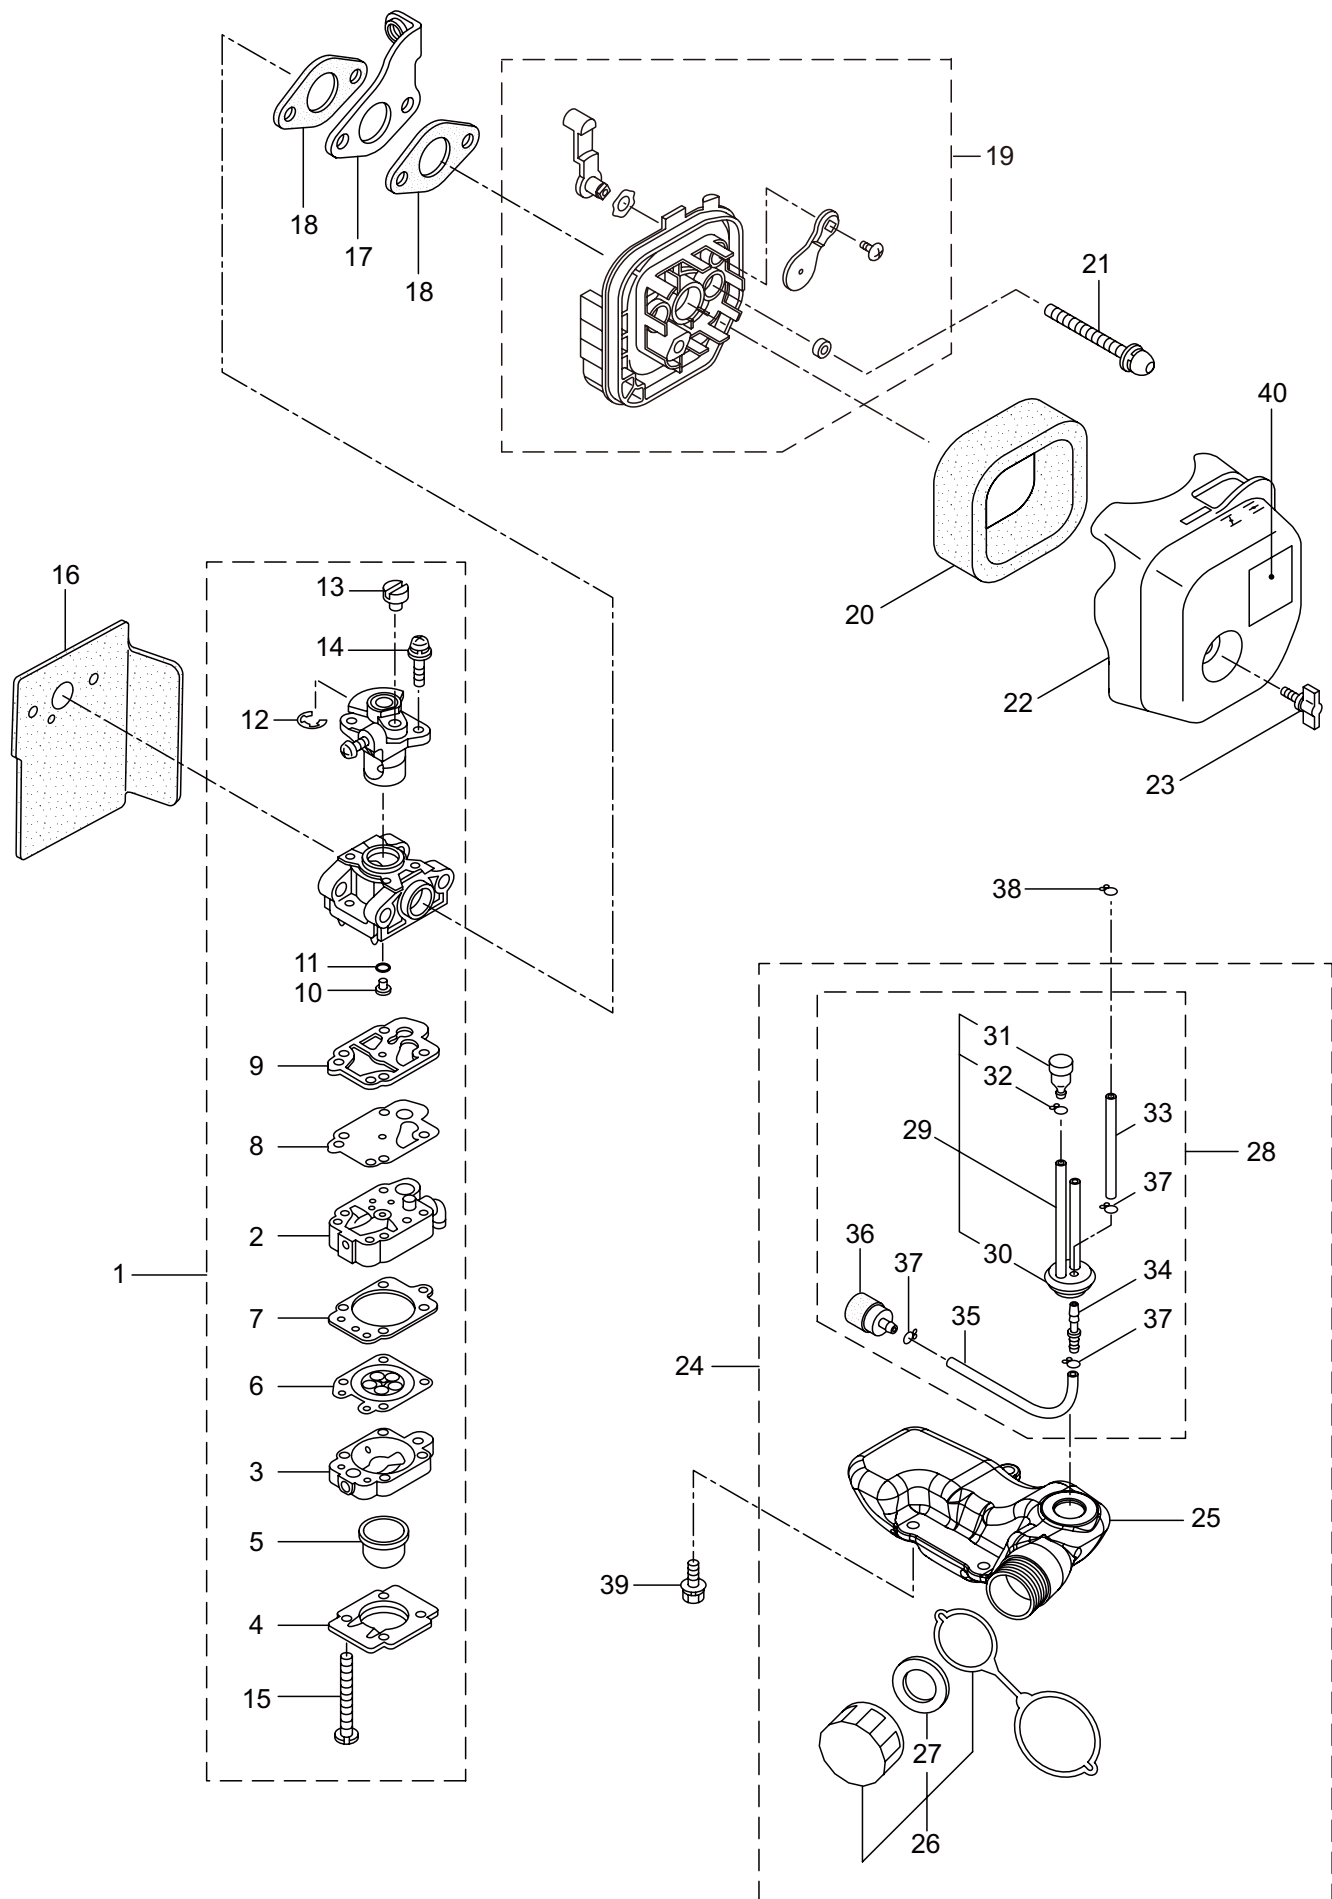

MH24G

3. CARBURETOR, FUEL TANK

Ref. No.	Part No.	Part Name	Q'ty	Remarks
3-1	277126	Carburetor Ass'y	1	Incl.2-15
3-2	268499	Pump Body	1	
3-3	247116	Purge Body	1	
3-4	262992	Cover Plate	1	
3-5	261874	Primer Bulb	1	
3-6	283905	Diaphragm, Metering	1	
3-7	262993	Gasket	1	
3-8	262994	Diaphragm,Fuel Pump	1	
3-9	282576	Gasket	1	
3-10	289396	Main Jet	1	
3-11	261871	O-Ring	1	
3-12	261876	E-Ring	1	
3-13	261658	Swivel	1	
3-14	264682	Screw	2	
3-15	262996	Screw	4	
3-16	288517	Gasket	1	
3-17	283773	Stay	1	
3-18	283771	Gasket	2	
3-19	248152	Case Ass'y	1	
3-20	277320	Element	1	
3-21	262720	Cap Screw	2	M5x55
3-22	283772	Cleaner Cover	1	Incl.25-37
3-23	281438	Knob	1	
3-24	277028	Fuel Tank Ass'y	1	
3-25	275618	Fuel Tank	1	
3-26	289046	Tank Cap Ass'y	1	Incl.27
3-27	287058	Gasket	1	Incl.29-37
3-28	289279	Fuel Pipe Pick-up Ass'y	1	
3-29	289280	Fuel Pipe Ass'y	1	
3-30	268065	Grommet	1	Incl.30-32
3-31	289451	Breather	1	3x5x53L
3-32	261117	Clip	1	
3-33	289028	Pipe A	1	
3-34	288921	Joint	1	
3-35	289029	Pipe	1	
3-36	277887	Filter Ass'y	1	M5x18
3-37	261117	Clip	3	
3-38	261117	Clip	1	
3-39	269690	Cap Screw	4	
3-40	285188	Label	1