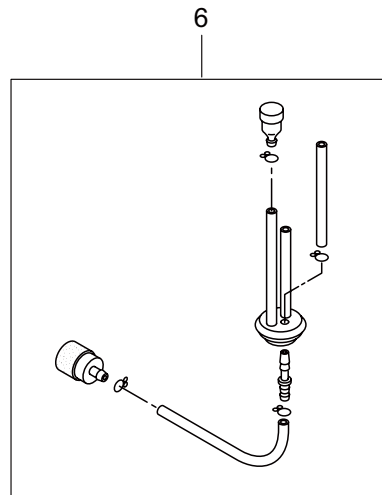

MH24G
0A. PARTS KIT

1

2

3

4

5

6