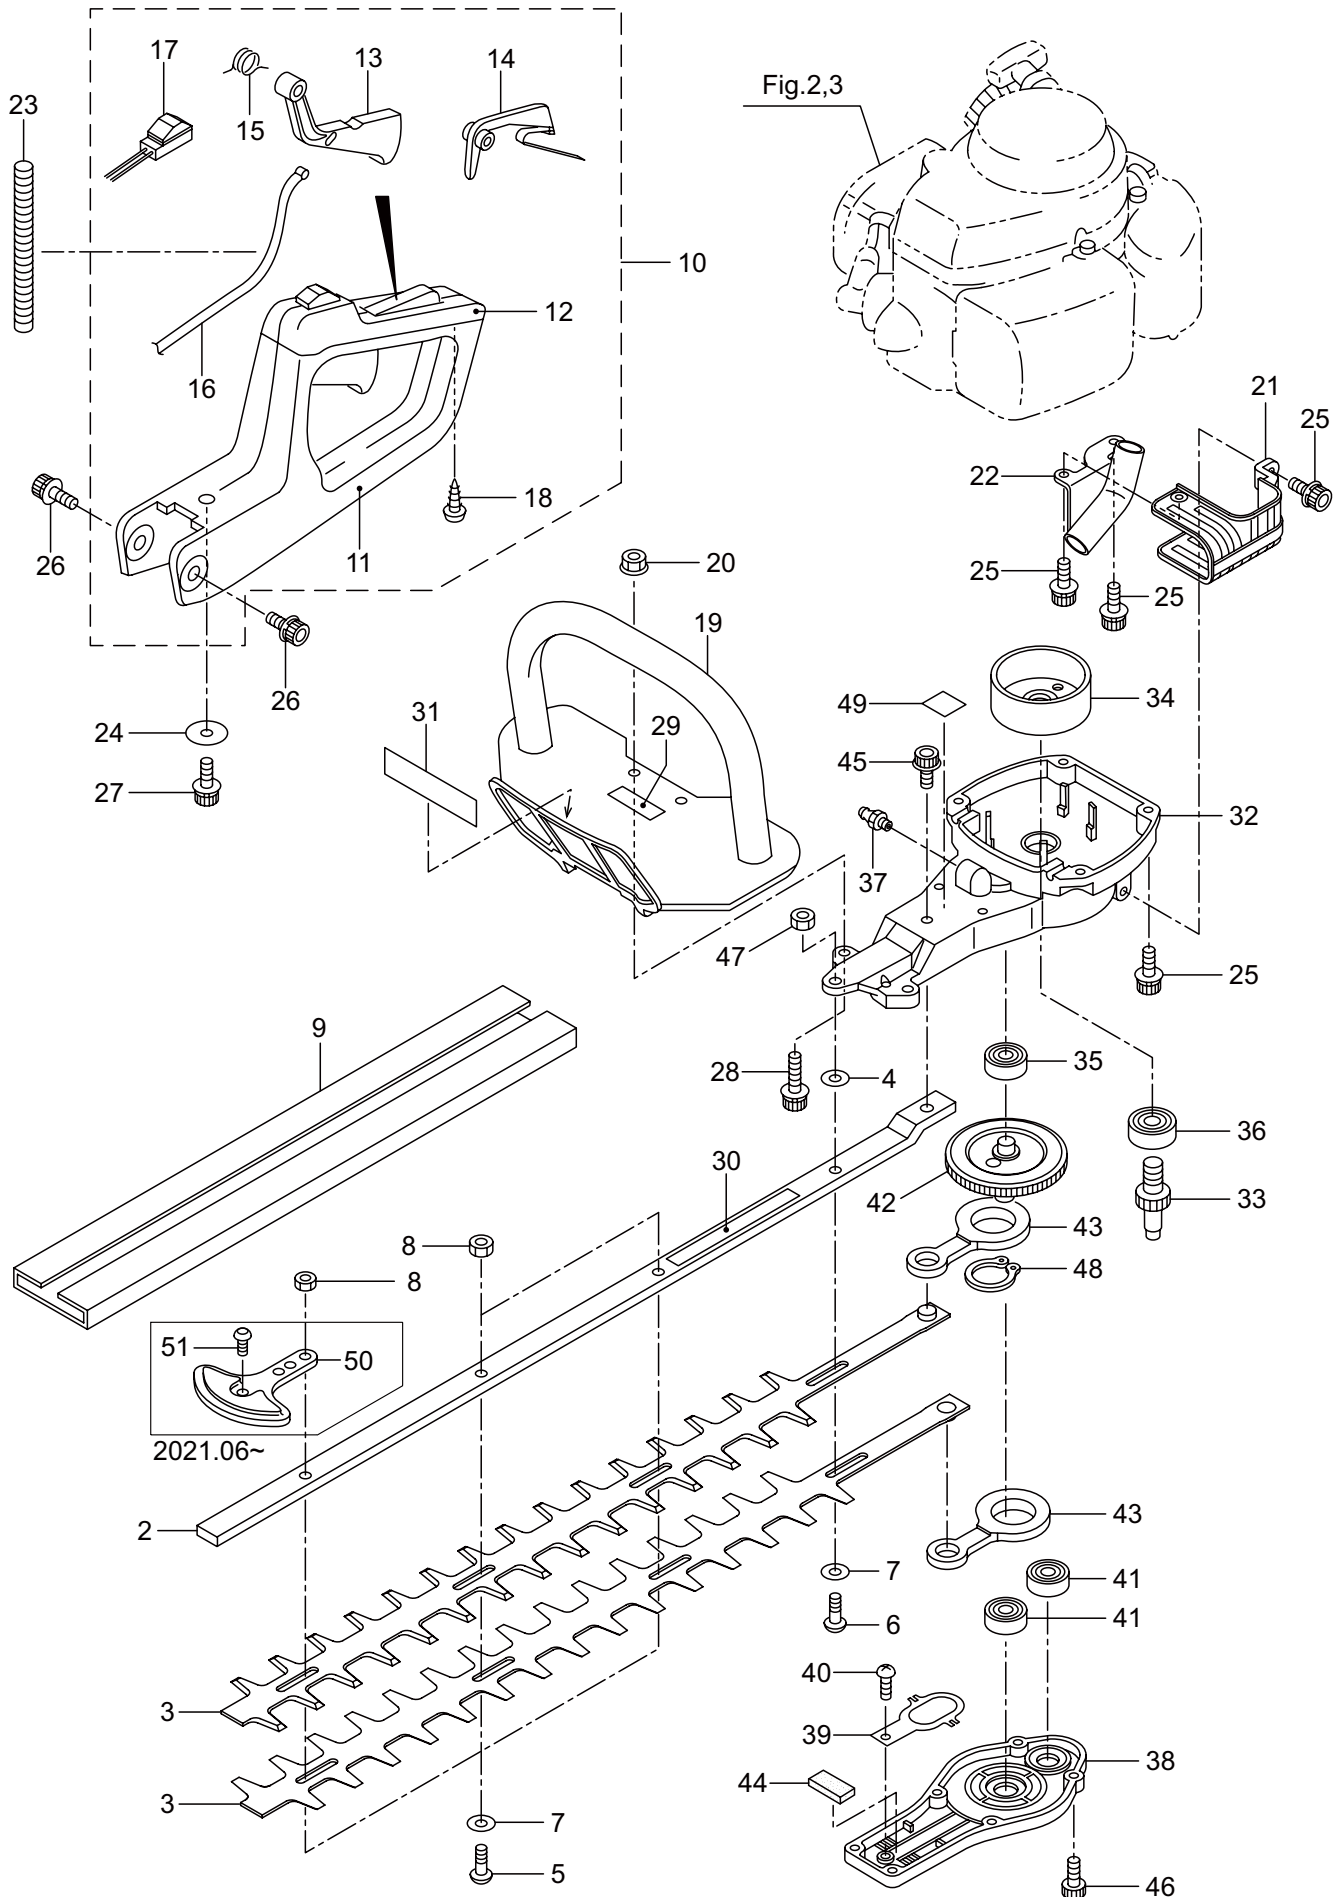

PARTS LIST

MH24G

CONTENTS

0A. PARTS KIT	1
1. MAIN BOY	3
2. ENGINE	7
3. CARBURETOR, FUEL TANK	11
4. ACCESSORIES	13

2023. 07.

P/N 524300-1

MH24G
0A. PARTS KIT

1

MH24G
1. MAIN BOY

Ref. No.	Part No.	Part Name	Q'ty	Remarks
1-1	362412	MH24G	1	
1-2	271226	Guide Plate	1	
1-3	270682	Blade	2	
1-4	271296	Washer	1	
1-5	991914	Screw	3	
1-6	271229	Screw	1	
1-7	991913	Washer	4	
1-8	991941	U-Nut	3	M6
1-9	217677	Cover of Blade	1	
1-10	277397	Rear Handle Ass'y	1	Incl.11-18
1-11	277405	Rear Handle	1	
1-12	277406	Upper Cover	1	
1-13	277407	Throttle Lever	1	
1-14	277408	Stop Lever	1	
1-15	277409	Spring	1	
1-16	277410	Cable Comp	1	
1-17	277411	Switch	1	
1-18	277412	Screw	1	
1-19	270241	Front Handle	1	
1-20	991941	U-Nut	2	M6
1-21	277398	Tail Pipe Cover	1	
1-22	277399	Tail Pipe Comp	1	
1-23	271221	Tube	1	
1-24	270843	Washer	1	25x6xt1.6
1-25	271908	Screw	6	
1-26	271909	Screw	2	
1-27	271911	Screw	1	
1-28	277400	Screw	2	
1-29	223925	Label	1	Grease up
1-30	591450	Label	1	
1-31	591449	Label	1	
1-32	277403	Upper Case	1	
1-33	277404	Pinion	1	
1-34	270021	Drum	1	
1-35	270423	Bearing	1	
1-36	580767	Bearing	1	#6001 2RS
1-37	991937	Grease Nipple	1	M6
1-38	271223	Lower Case	1	
1-39	271224	Plate	1	
1-40	248977	Screw	1	
1-41	270423	Bearing	2	
1-42	277402	Crank Comp	1	
1-43	271225	Rod Ass'y	1	
1-44	271227	Felt	1	
1-45	271895	Screw	1	

MH24G
1. MAIN BOY

Ref. No.	Part No.	Part Name	Q'ty	Remarks
1-46	271910	Screw	1	M6 #26
1-47	991941	U-Nut	1	
1-48	580777	Snap Ring	1	
1-49	266960	Label	1	
1-50	278720	Chip Guard	1	
1-51	278721	Screw	1	

MH24G
2. ENGINE