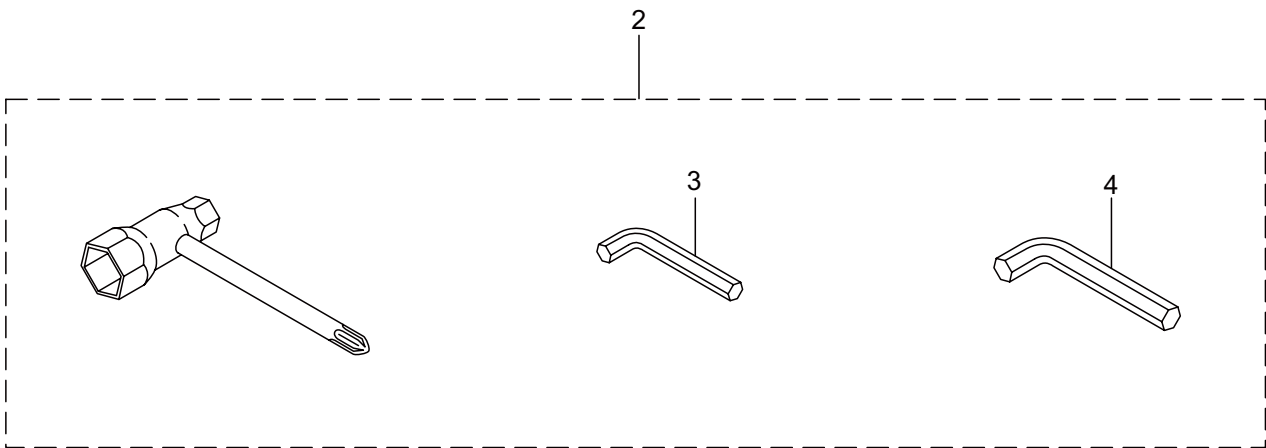

Ref. No.	Part No.	Part Name	Q'ty	Remarks
3-1	277126	Carburetor Ass'y	1	Incl.2-15
3-2	268499	Pump Body	1	
3-3	247116	Purge Body	1	
3-4	262992	Cover Plate	1	
3-5	261874	Primer Bulb	1	
3-6	283905	Diaphragm, Metering	1	
3-7	262993	Gasket	1	
3-8	262994	Diaphragm,Fuel Pump	1	
3-9	282576	Gasket	1	
3-10	289396	Main Jet	1	
3-11	261871	O-Ring	1	
3-12	261876	E-Ring	1	
3-13	261658	Swivel	1	
3-14	264682	Screw	2	
3-15	262996	Screw	4	
3-16	288517	Gasket	1	
3-17	283773	Stay	1	
3-18	283771	Gasket	2	
3-19	248152	Case Ass'y	1	
3-20	277320	Element	1	
3-21	262720	Cap Screw	2	M5x55
3-22	283772	Cleaner Cover	1	Incl.25-37
3-23	281438	Knob	1	
3-24	277028	Fuel Tank Ass'y	1	
3-25	275618	Fuel Tank	1	
3-26	289046	Tank Cap Ass'y	1	Incl.27
3-27	287058	Gasket	1	Incl.29-37
3-28	289279	Fuel Pipe Pick-up Ass'y	1	
3-29	289280	Fuel Pipe Ass'y	1	
3-30	268065	Grommet	1	Incl.30-32
3-31	289451	Breather	1	3x5x53L
3-32	261117	Clip	1	
3-33	289028	Pipe A	1	
3-34	288921	Joint	1	
3-35	289029	Pipe	1	
3-36	277887	Filter Ass'y	1	M5x18
3-37	261117	Clip	3	
3-38	261117	Clip	1	
3-39	269690	Cap Screw	4	
3-40	285188	Label	1	

MH24G
4. ACCESSORIES