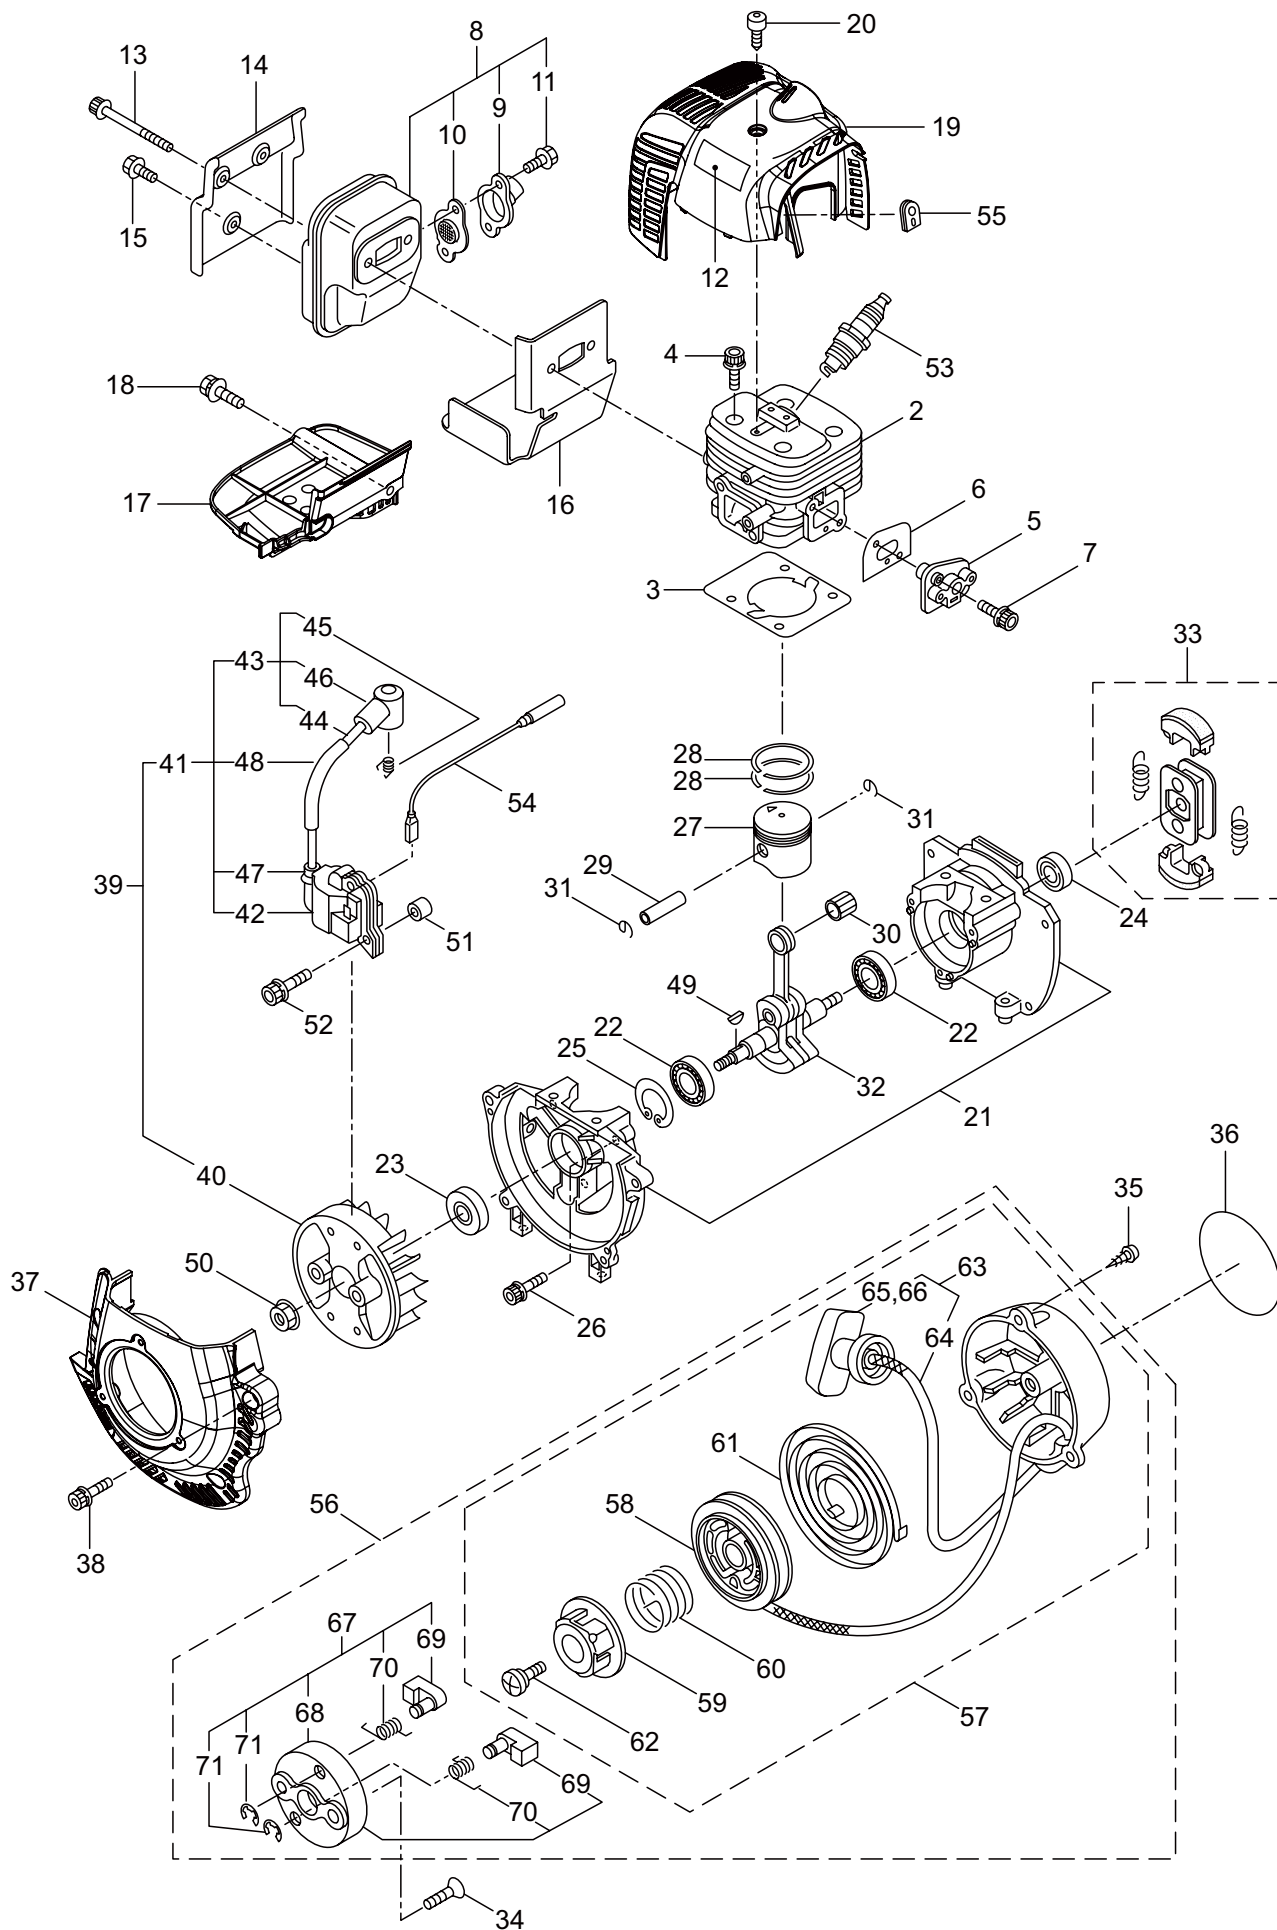

MH24G
2. ENGINE

Ref. No.	Part No.	Part Name	Q'ty	Remarks
2-46	283178	Plug Boot	1	
2-47	283271	Cap	1	
2-48	289486	Insulator	1	
2-49	261076	Woodruff Key	1	3x10
2-50	261417	Nut,Rotor	1	M8
2-51	280381	Spacer	2	
2-52	261256	Cap Screw	2	M4x25
2-53	285982	Spark Plug	1	NGK BPM8Y
2-54	261772	Lead	1	
2-55	283140	Grommet	1	
2-56	283171	Recoil Starter Ass'y	1	Incl.57-71
2-57	283172	Starter Ass'y	1	Incl.58-66
2-58	286363	Reel	1	
2-59	286364	Cam Plate	1	
2-60	283290	Spring	1	
2-61	280931	Spiral Spring	1	
2-62	267213	Screw	1	
2-63	283291	Rope Ass'y	1	Incl.64-66
2-64	283292	Starter Rope	1	
2-65	261725	Starter Grip	1	
2-66	283293	Rope Stopper	1	
2-67	283173	Starter Pulley Ass'y	1	Incl.68-71
2-68	283294	Starter Pulley	1	
2-69	280936	Ratchet	2	
2-70	283295	Spring	2	
2-71	020299	E-Ring	2	#4