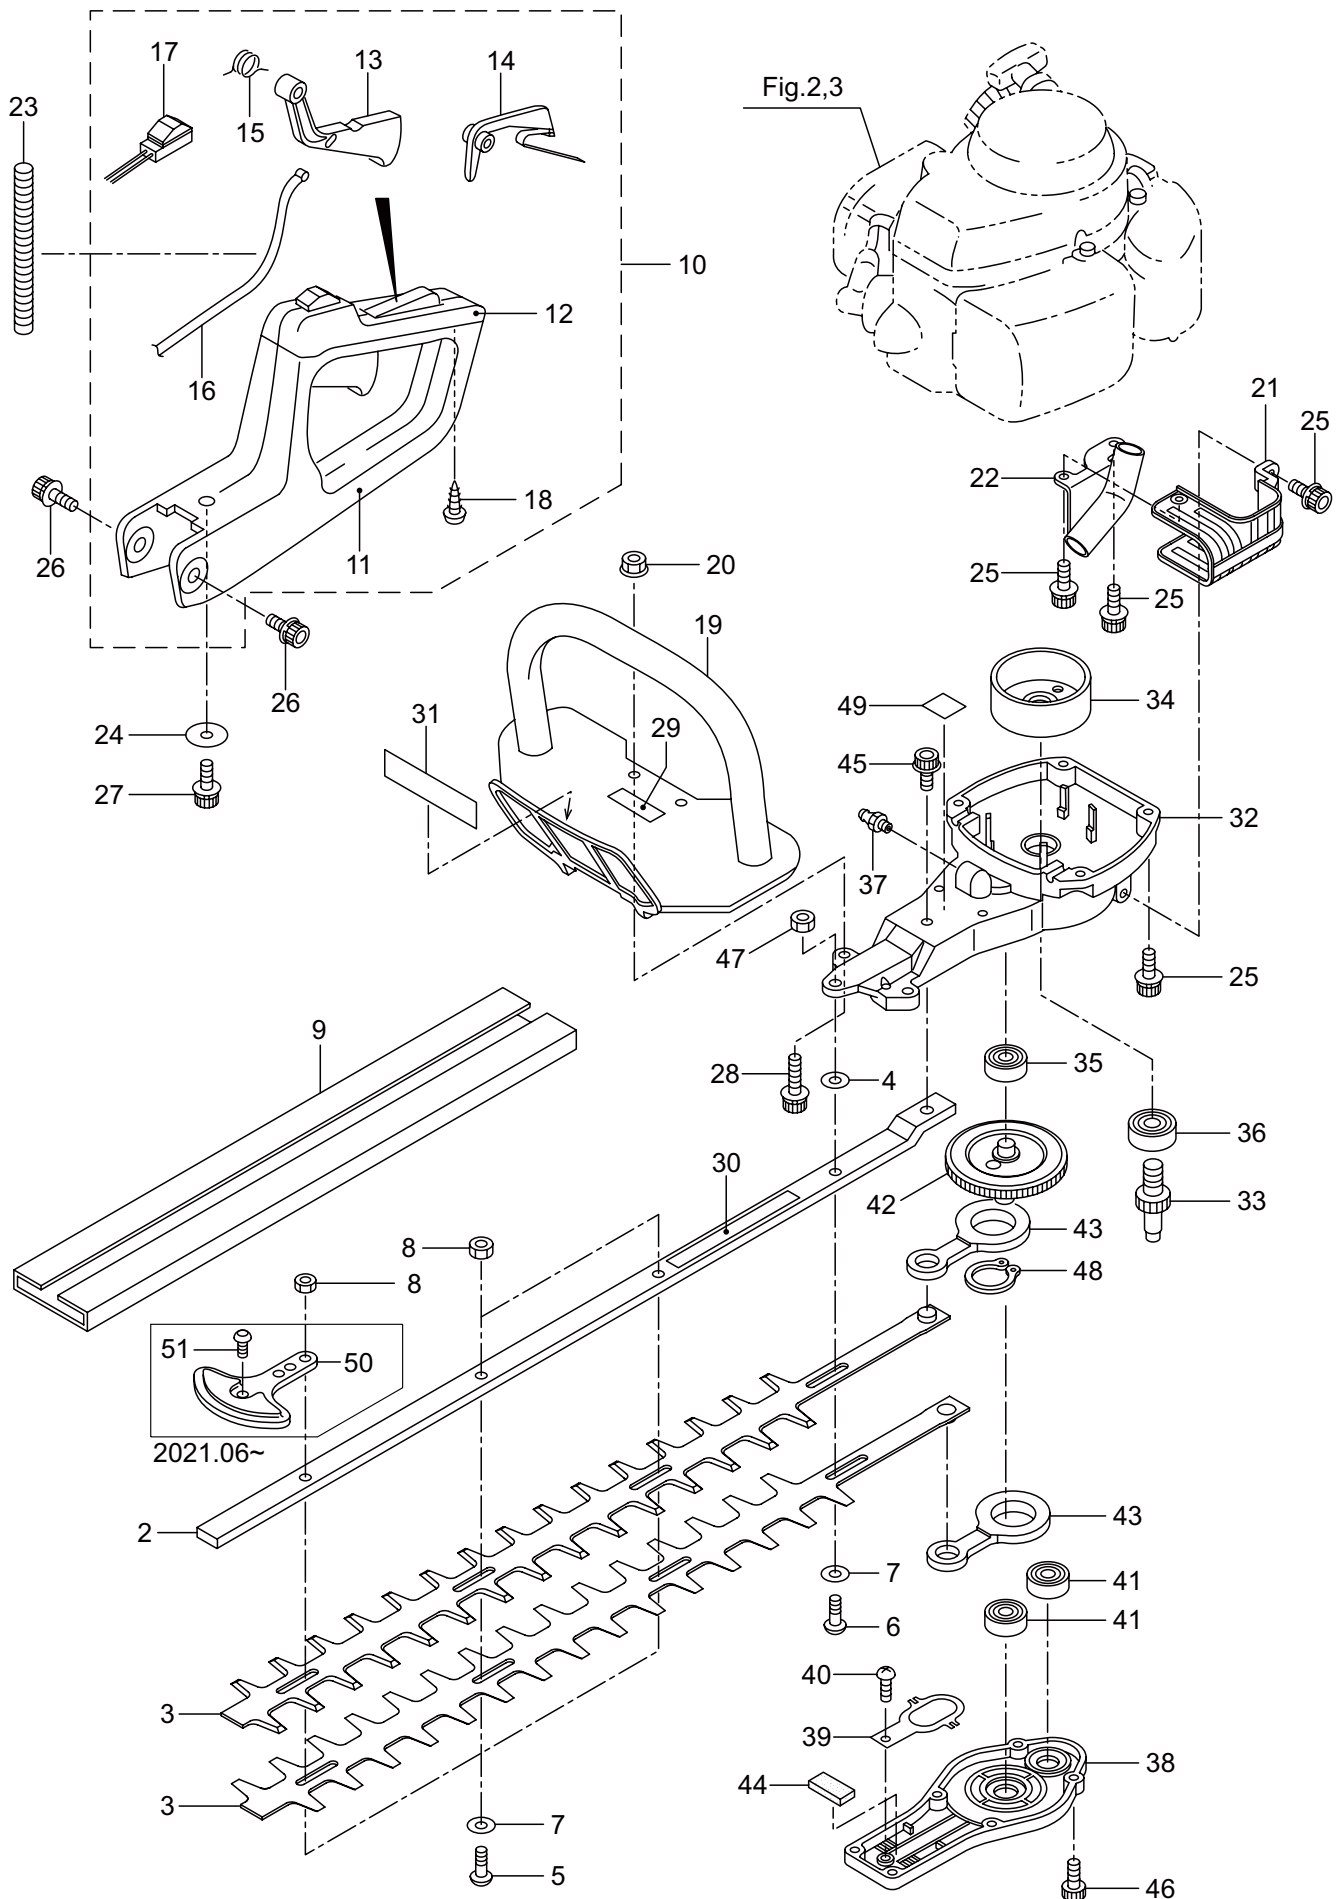

PARTS LIST

MH24G

CONTENTS

0A. PARTS KIT	1
1. MAIN BOY	3
2. ENGINE	7
3. CARBURETOR, FUEL TANK	11
4. ACCESSORIES	13

2023. 07.

P/N 524300-1

MH24G
0A. PARTS KIT

1

MH24G
1. MAIN BOY

Ref. No.	Part No.	Part Name	Q'ty	Remarks
1-1	362412	MH24G	1	
1-2	271226	Guide Plate	1	
1-3	270682	Blade	2	
1-4	271296	Washer	1	
1-5	991914	Screw	3	
1-6	271229	Screw	1	
1-7	991913	Washer	4	
1-8	991941	U-Nut	3	M6
1-9	217677	Cover of Blade	1	
1-10	277397	Rear Handle Ass'y	1	Incl.11-18
1-11	277405	Rear Handle	1	
1-12	277406	Upper Cover	1	
1-13	277407	Throttle Lever	1	
1-14	277408	Stop Lever	1	
1-15	277409	Spring	1	
1-16	277410	Cable Comp	1	
1-17	277411	Switch	1	
1-18	277412	Screw	1	
1-19	270241	Front Handle	1	
1-20	991941	U-Nut	2	M6
1-21	277398	Tail Pipe Cover	1	
1-22	277399	Tail Pipe Comp	1	
1-23	271221	Tube	1	
1-24	270843	Washer	1	25x6xt1.6
1-25	271908	Screw	6	
1-26	271909	Screw	2	
1-27	271911	Screw	1	
1-28	277400	Screw	2	
1-29	223925	Label	1	Grease up
1-30	591450	Label	1	
1-31	591449	Label	1	
1-32	277403	Upper Case	1	
1-33	277404	Pinion	1	
1-34	270021	Drum	1	
1-35	270423	Bearing	1	
1-36	580767	Bearing	1	#6001 2RS
1-37	991937	Grease Nipple	1	M6
1-38	271223	Lower Case	1	
1-39	271224	Plate	1	
1-40	248977	Screw	1	
1-41	270423	Bearing	2	
1-42	277402	Crank Comp	1	
1-43	271225	Rod Ass'y	1	
1-44	271227	Felt	1	
1-45	271895	Screw	1	

MH24G
1. MAIN BOY

Ref. No.	Part No.	Part Name	Q'ty	Remarks
1-46	271910	Screw	1	M6 #26
1-47	991941	U-Nut	1	
1-48	580777	Snap Ring	1	
1-49	266960	Label	1	
1-50	278720	Chip Guard	1	
1-51	278721	Screw	1	

MH24G
2. ENGINE