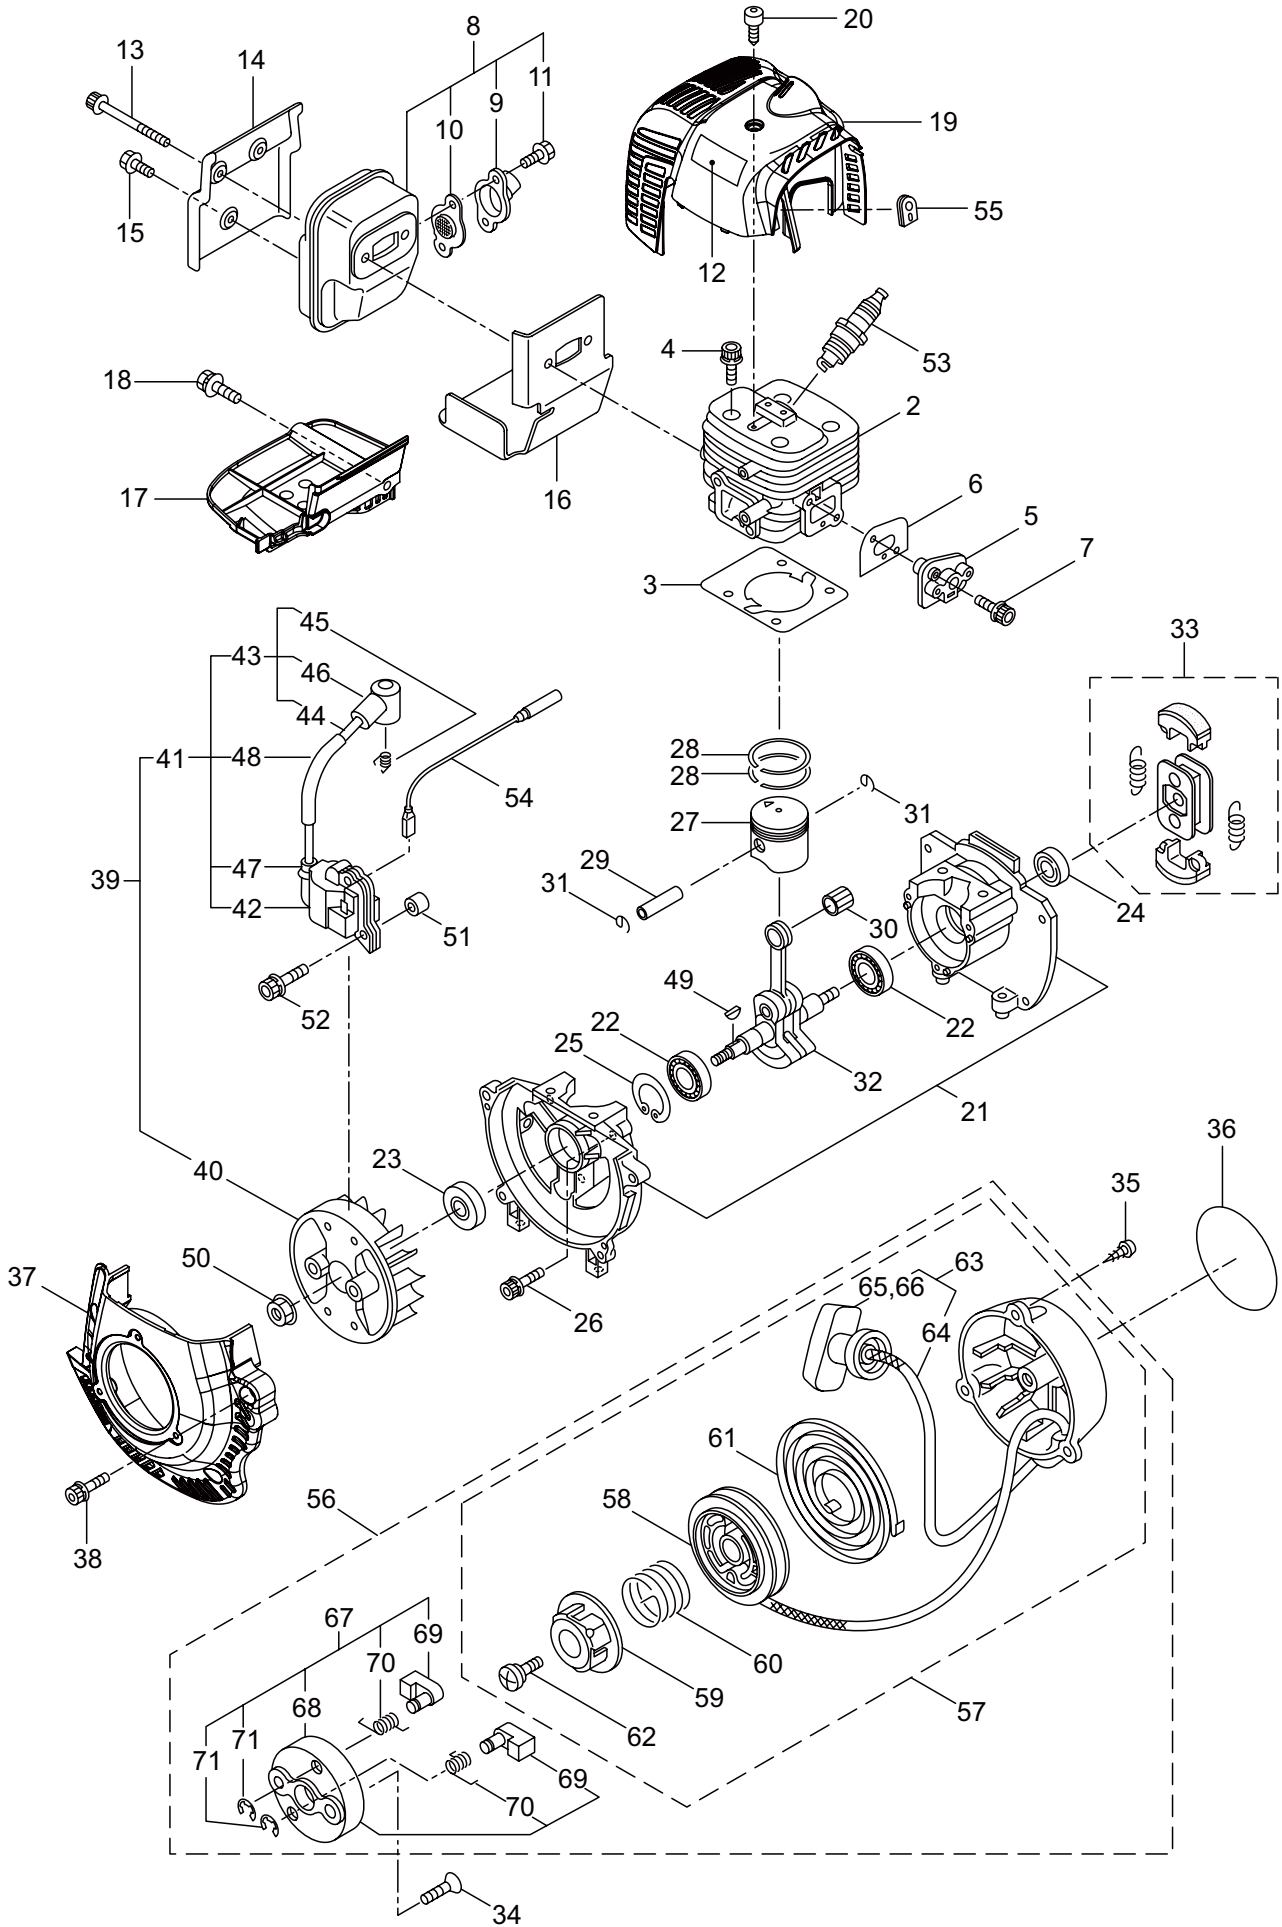

MH24G
1. MAIN BOY

Ref. No.	Part No.	Part Name	Q'ty	Remarks
1-1	362412	MH24G	1	
1-2	271226	Guide Plate	1	
1-3	270682	Blade	2	
1-4	271296	Washer	1	
1-5	991914	Screw	3	
1-6	271229	Screw	1	
1-7	991913	Washer	4	
1-8	991941	U-Nut	3	M6
1-9	217677	Cover of Blade	1	
1-10	277397	Rear Handle Ass'y	1	Incl.11-18
1-11	277405	Rear Handle	1	
1-12	277406	Upper Cover	1	
1-13	277407	Throttle Lever	1	
1-14	277408	Stop Lever	1	
1-15	277409	Spring	1	
1-16	277410	Cable Comp	1	
1-17	277411	Switch	1	
1-18	277412	Screw	1	
1-19	270241	Front Handle	1	
1-20	991941	U-Nut	2	M6
1-21	277398	Tail Pipe Cover	1	
1-22	277399	Tail Pipe Comp	1	
1-23	271221	Tube	1	
1-24	270843	Washer	1	25x6xt1.6
1-25	271908	Screw	6	
1-26	271909	Screw	2	
1-27	271911	Screw	1	
1-28	277400	Screw	2	
1-29	223925	Label	1	Grease up
1-30	591450	Label	1	
1-31	591449	Label	1	
1-32	277403	Upper Case	1	
1-33	277404	Pinion	1	
1-34	270021	Drum	1	
1-35	270423	Bearing	1	
1-36	580767	Bearing	1	#6001 2RS
1-37	991937	Grease Nipple	1	M6
1-38	271223	Lower Case	1	
1-39	271224	Plate	1	
1-40	248977	Screw	1	
1-41	270423	Bearing	2	
1-42	277402	Crank Comp	1	
1-43	271225	Rod Ass'y	1	
1-44	271227	Felt	1	
1-45	271895	Screw	1	

MH24G
1. MAIN BOY

Ref. No.	Part No.	Part Name	Q'ty	Remarks
1-46	271910	Screw	1	M6 #26
1-47	991941	U-Nut	1	
1-48	580777	Snap Ring	1	
1-49	266960	Label	1	
1-50	278720	Chip Guard	1	
1-51	278721	Screw	1	

MH24G
2. ENGINE