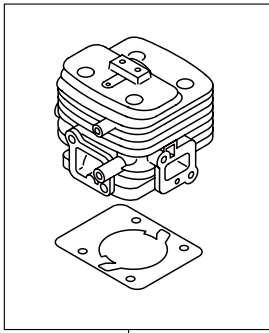

PARTS LIST

MH24G

CONTENTS

0A. PARTS KIT	1
1. MAIN BOY	3
2. ENGINE	7
3. CARBURETOR, FUEL TANK	11
4. ACCESSORIES	13

2023. 07.

P/N 524300-1

MH24G
0A. PARTS KIT

1

2

3

4

5

6

Ref. No.	Part No.	Part Name	Q'ty	Remarks
0A-1	247672	Cylinder Kit	1	
0A-2	247673	Piston Kit	1	
0A-3	247660	Clutch Kit	1	
0A-4	247883	Carburetor Kit	1	Incl.5
0A-5	247867	Carburetor Parts Kit	1	
0A-6	289279	Fuel Pipe Pick-up Ass'y	1	

MH24G
1. MAIN BOY

Ref. No.	Part No.	Part Name	Q'ty	Remarks
1-1	362412	MH24G	1	
1-2	271226	Guide Plate	1	
1-3	270682	Blade	2	
1-4	271296	Washer	1	
1-5	991914	Screw	3	
1-6	271229	Screw	1	
1-7	991913	Washer	4	
1-8	991941	U-Nut	3	M6
1-9	217677	Cover of Blade	1	
1-10	277397	Rear Handle Ass'y	1	Incl.11-18
1-11	277405	Rear Handle	1	
1-12	277406	Upper Cover	1	
1-13	277407	Throttle Lever	1	
1-14	277408	Stop Lever	1	
1-15	277409	Spring	1	
1-16	277410	Cable Comp	1	
1-17	277411	Switch	1	
1-18	277412	Screw	1	
1-19	270241	Front Handle	1	
1-20	991941	U-Nut	2	M6
1-21	277398	Tail Pipe Cover	1	
1-22	277399	Tail Pipe Comp	1	
1-23	271221	Tube	1	
1-24	270843	Washer	1	25x6xt1.6
1-25	271908	Screw	6	
1-26	271909	Screw	2	
1-27	271911	Screw	1	
1-28	277400	Screw	2	
1-29	223925	Label	1	Grease up
1-30	591450	Label	1	
1-31	591449	Label	1	
1-32	277403	Upper Case	1	
1-33	277404	Pinion	1	
1-34	270021	Drum	1	
1-35	270423	Bearing	1	
1-36	580767	Bearing	1	#6001 2RS
1-37	991937	Grease Nipple	1	M6
1-38	271223	Lower Case	1	
1-39	271224	Plate	1	
1-40	248977	Screw	1	
1-41	270423	Bearing	2	
1-42	277402	Crank Comp	1	
1-43	271225	Rod Ass'y	1	
1-44	271227	Felt	1	
1-45	271895	Screw	1	

MH24G
1. MAIN BOY

Ref. No.	Part No.	Part Name	Q'ty	Remarks
1-46	271910	Screw	1	M6 #26
1-47	991941	U-Nut	1	
1-48	580777	Snap Ring	1	
1-49	266960	Label	1	
1-50	278720	Chip Guard	1	
1-51	278721	Screw	1	

MH24G
2. ENGINE