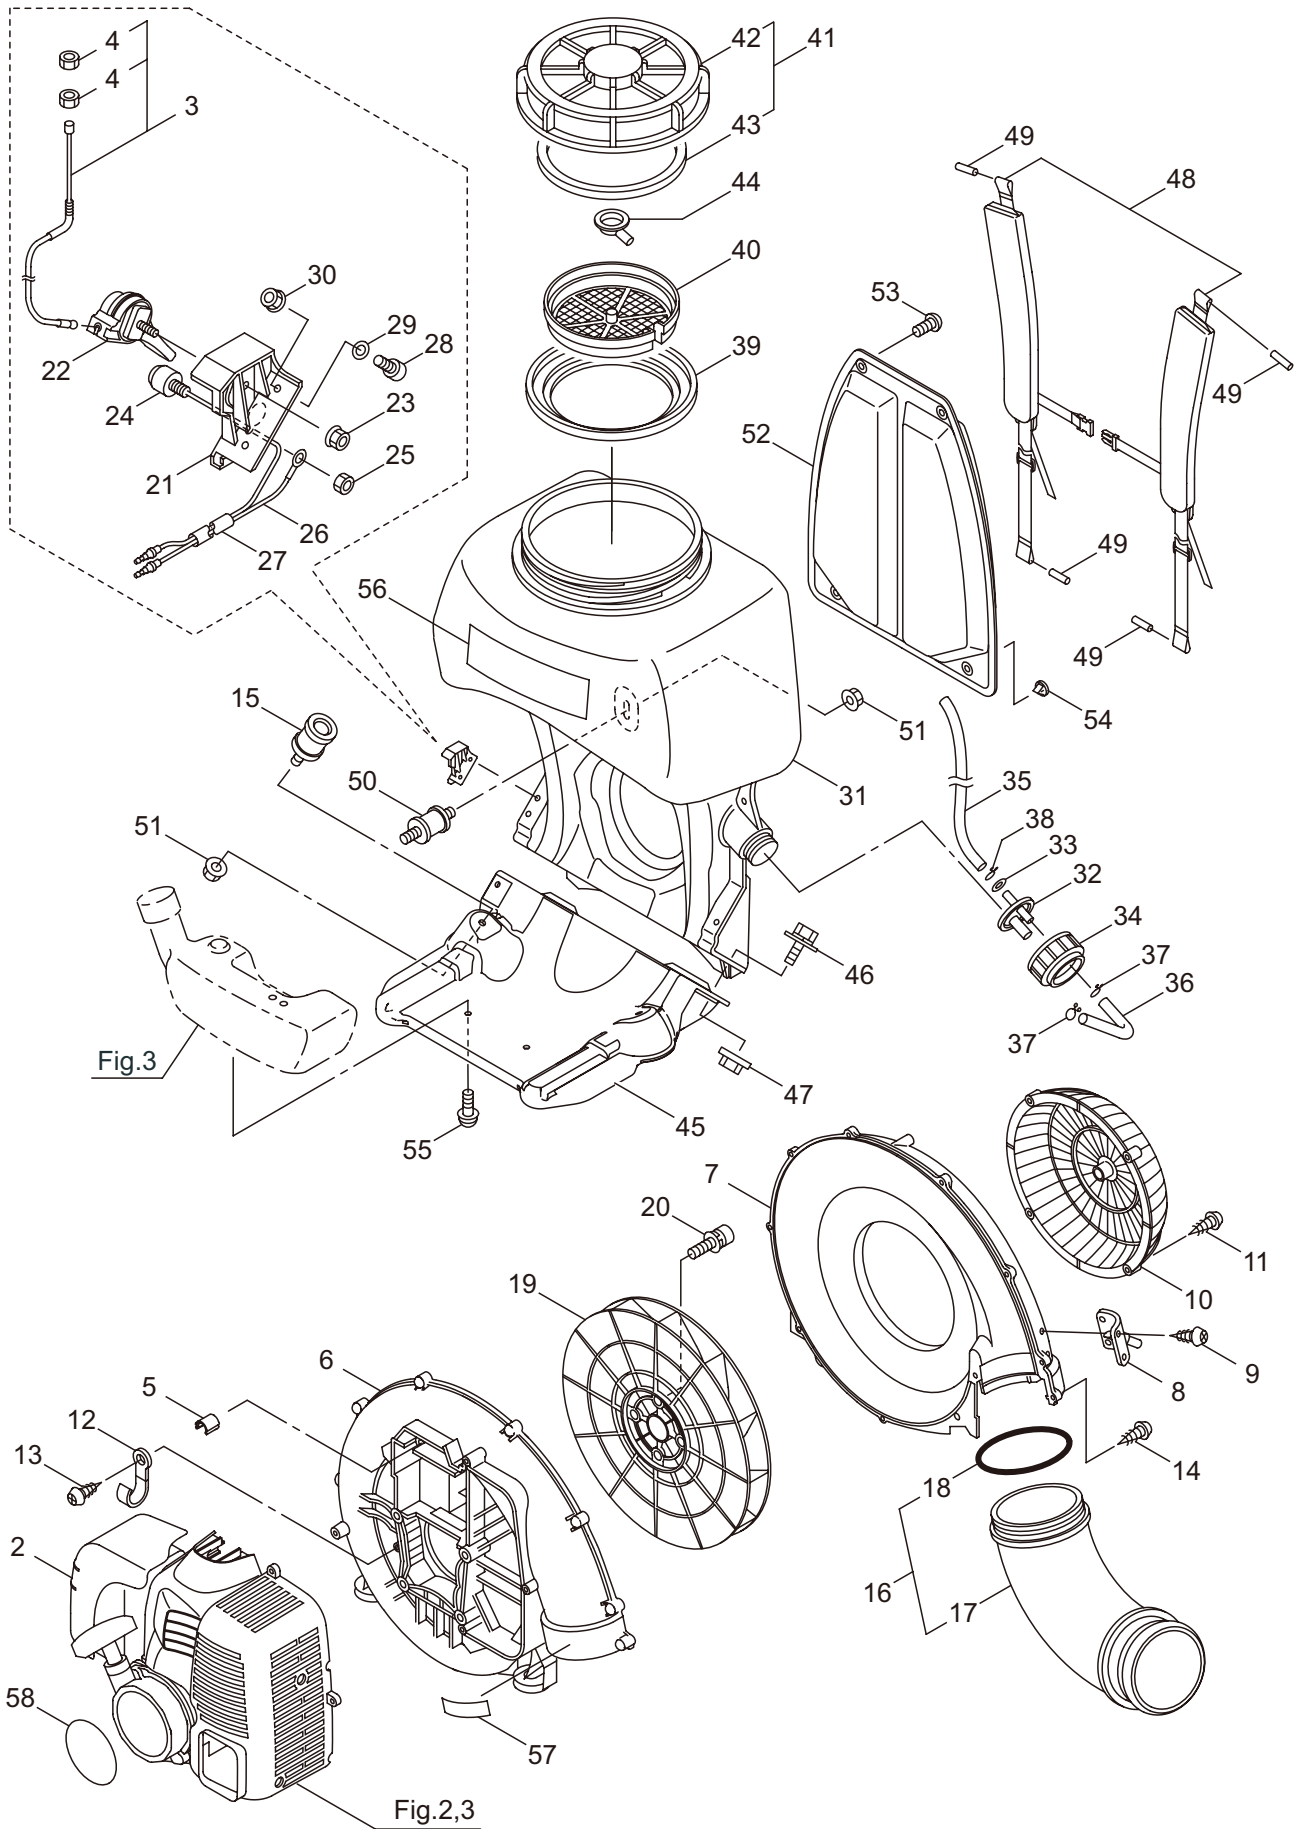

## CONTENTS

1. FRAME & BLOWER .....	1
2. ENGINE (Cylinder, Crankcase) .....	5
3. ENGINE (Carburetor, Fuel Tank) .....	9
4. ACCESSORIES .....	11

2022. 02.

**MARUYAMA**

P/N 525185-1

MM92-V

1. FRAME & BLOWER

Ref. No.	Part No.	Part Name	Q'ty	Remarks
1-1	352863	MM92-V	1	
1-2	247929	Engine	1	CE800D/03
1-3	663598	Throttle Wire	1	Incl.4
1-4	261878	Nut	2	M6
1-5	276361	Collar	1	
1-6	662402	Fan Case (E)	1	
1-7	662405	Fan Case (S)	1	
1-8	127797	Air Pass Plate	1	
1-9	126753	Screw	4	M4x14
1-10	125413	Cover	1	
1-11	127296	Screw	4	M5x10
1-12	109051	Clamp	1	
1-13	089806	Screw	1	M5x10
1-14	130420	Tapping Screw	11	M5x25
1-15	120615	Buffer	2	
1-16	661894	Elbow Pipe Ass'y	1	Incl.17,18
1-17	661895	Elbow Pipe	1	
1-18	275873	O-Ring	1	V95
1-19	275874	Fan	1	
1-20	275877	Cap Screw	4	M6X25
1-21	662575	Stay	1	
1-22	115148	Throttle Lever	1	
1-23	127226	Nut	1	M5
1-24	275414	Stop Switch Ass'y	1	
1-25	084003	Nut	1	M8x1
1-26	114896	Ground Wire	1	
1-27	114901	Vinyl Hose	1	8x9x220L
1-28	183421	Cap Screw	2	M5x16
1-29	127210	Washer	2	5.3x16xt1.6
1-30	107746	Nylon Nut	2	M5
1-31	663357	Chemical Tank	1	20L
1-32	127729	Joint	1	
1-33	108629	Packing	1	
1-34	127810	Cap	1	
1-35	128281	Hose	1	6x9x700L
1-36	127798	Hose	1	6x9x150L
1-37	112530	Hose Band	2	
1-38	125370	Hose Clamp	1	
1-39	101834	Cover	1	
1-40	131152	Strainer	1	
1-41	662542	Chemical Tank Cap	1	Incl.42,43
1-42	102545	Cap	1	
1-43	662545	Packing	1	
1-44	101915	Inner Cap	1	
1-45	125429	Backpack Frame B	1	

MM92-V

1. FRAME & BLOWER

Ref. No.	Part No.	Part Name	Q'ty	Remarks
1-46	092582	Bolt	4	M6x20
1-47	127228	Nut	4	M6
1-48	663159	Knapsack Band Ass'y	1	
1-49	660404	Rod	4	
1-50	114917	Buffer	1	
1-51	127228	Nut	3	M6
1-52	278020	Cushion Pad	1	
1-53	126758	Screw	2	M6x8
1-54	100749	Fastener	2	#7
1-55	125561	Screw	2	M5x14
1-56	663385	Label	1	MM92
1-57	266959	Label	1	Caution
1-58	663115	Label	1	CER800