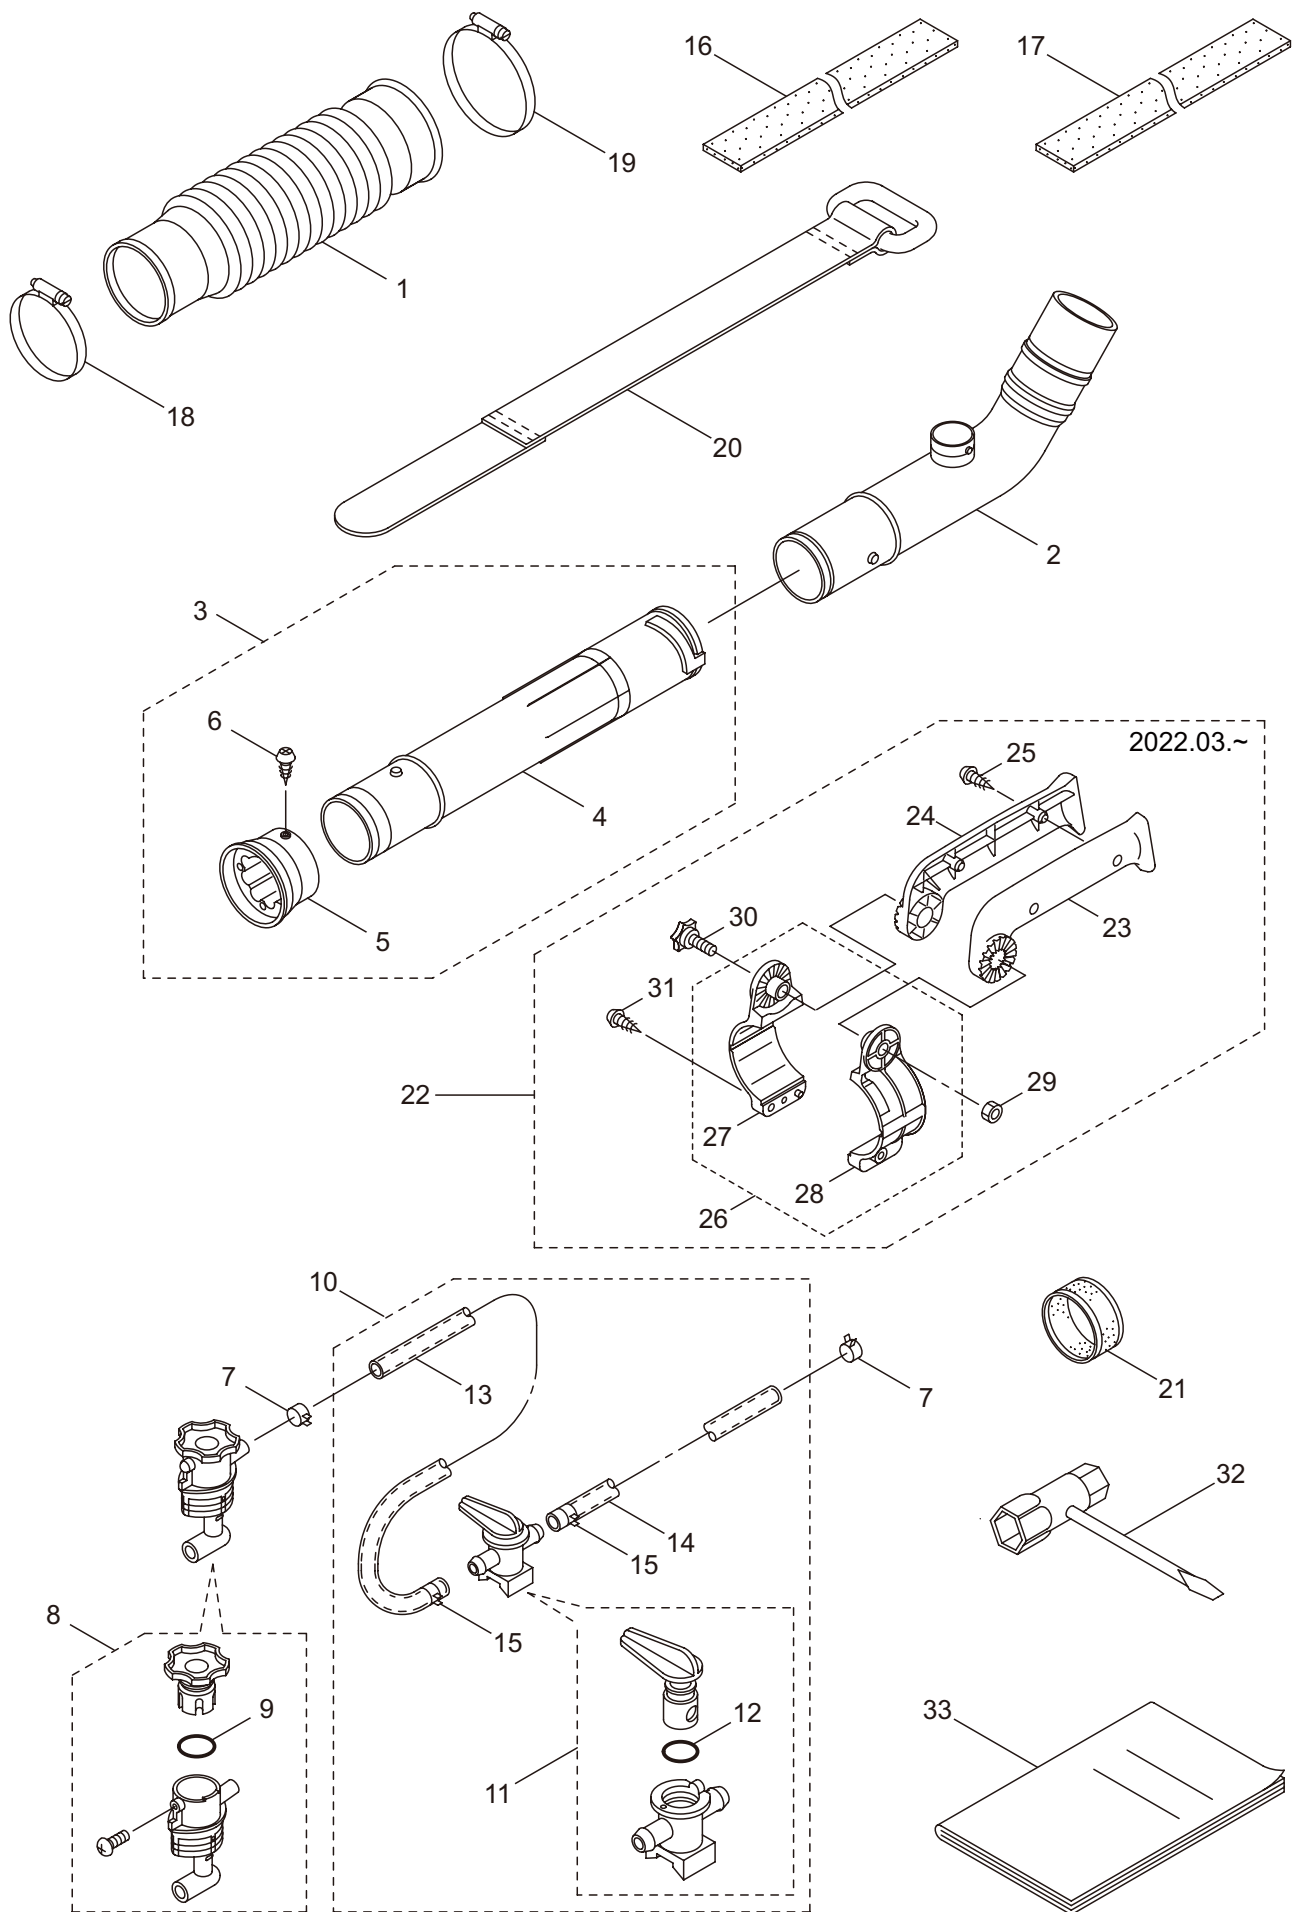

MM92-V
4. ACCESSORIES

Ref. No.	Part No.	Part Name	Q'ty	Remarks
4-1	107521	Flexible Pipe	1	353L
4-2	663126	Flexible Bent Pipe	1	
4-3	663813	Straight Pipe Ass'y	1	Incl.4-6
4-4	122400	Straight Blow Pipe	1	510L
4-5	663363	Mist Nozzle, Ass'y	1	
4-6	089833	Tapping Screw	2	M5X16
4-7	043972	Hose Band	2	125-06-00
4-8	663130	Nozzle Ass'y	1	Incl.9
4-9	011691	O-Ring	1	
4-10	663864	Mist Hose, Ass'y	1	Incl.11-15
4-11	663865	Mist Cock, Ass'y	1	Incl.12
4-12	019285	O-Ring	1	P11
4-13	663866	Vinyl Hose	1	9X12X80
4-14	663867	Vinyl Hose	1	9X12X600
4-15	043972	Hose Band	2	125-06-00
4-16	664032	Gasket	1	t3
4-17	664034	Gasket	1	t2
4-18	662580	Hose Band	1	
4-19	128148	Hose Band	1	
4-20	127720	Knapsack Band	1	
4-21	103211	Rubber Joint	1	
4-22	663113	Grip Ass'y	1	Incl.23-31 2022.03-
4-23	275974	Grip (A)	1	
4-24	275976	Grip (B)	1	
4-25	235679	Screw	2	
4-26	662407	Band Ass'y	1	Incl.27,28
4-27	662408	Band (A)	1	
4-28	662410	Band (B)	1	
4-29	127298	Nut	1	M6
4-30	276459	Knob Bolt	1	M6x40
4-31	130420	Tapping Screw	1	M5x25
4-32	662598	Box Spanner	1	
4-33	662547	Instruction Manual	1	MM92