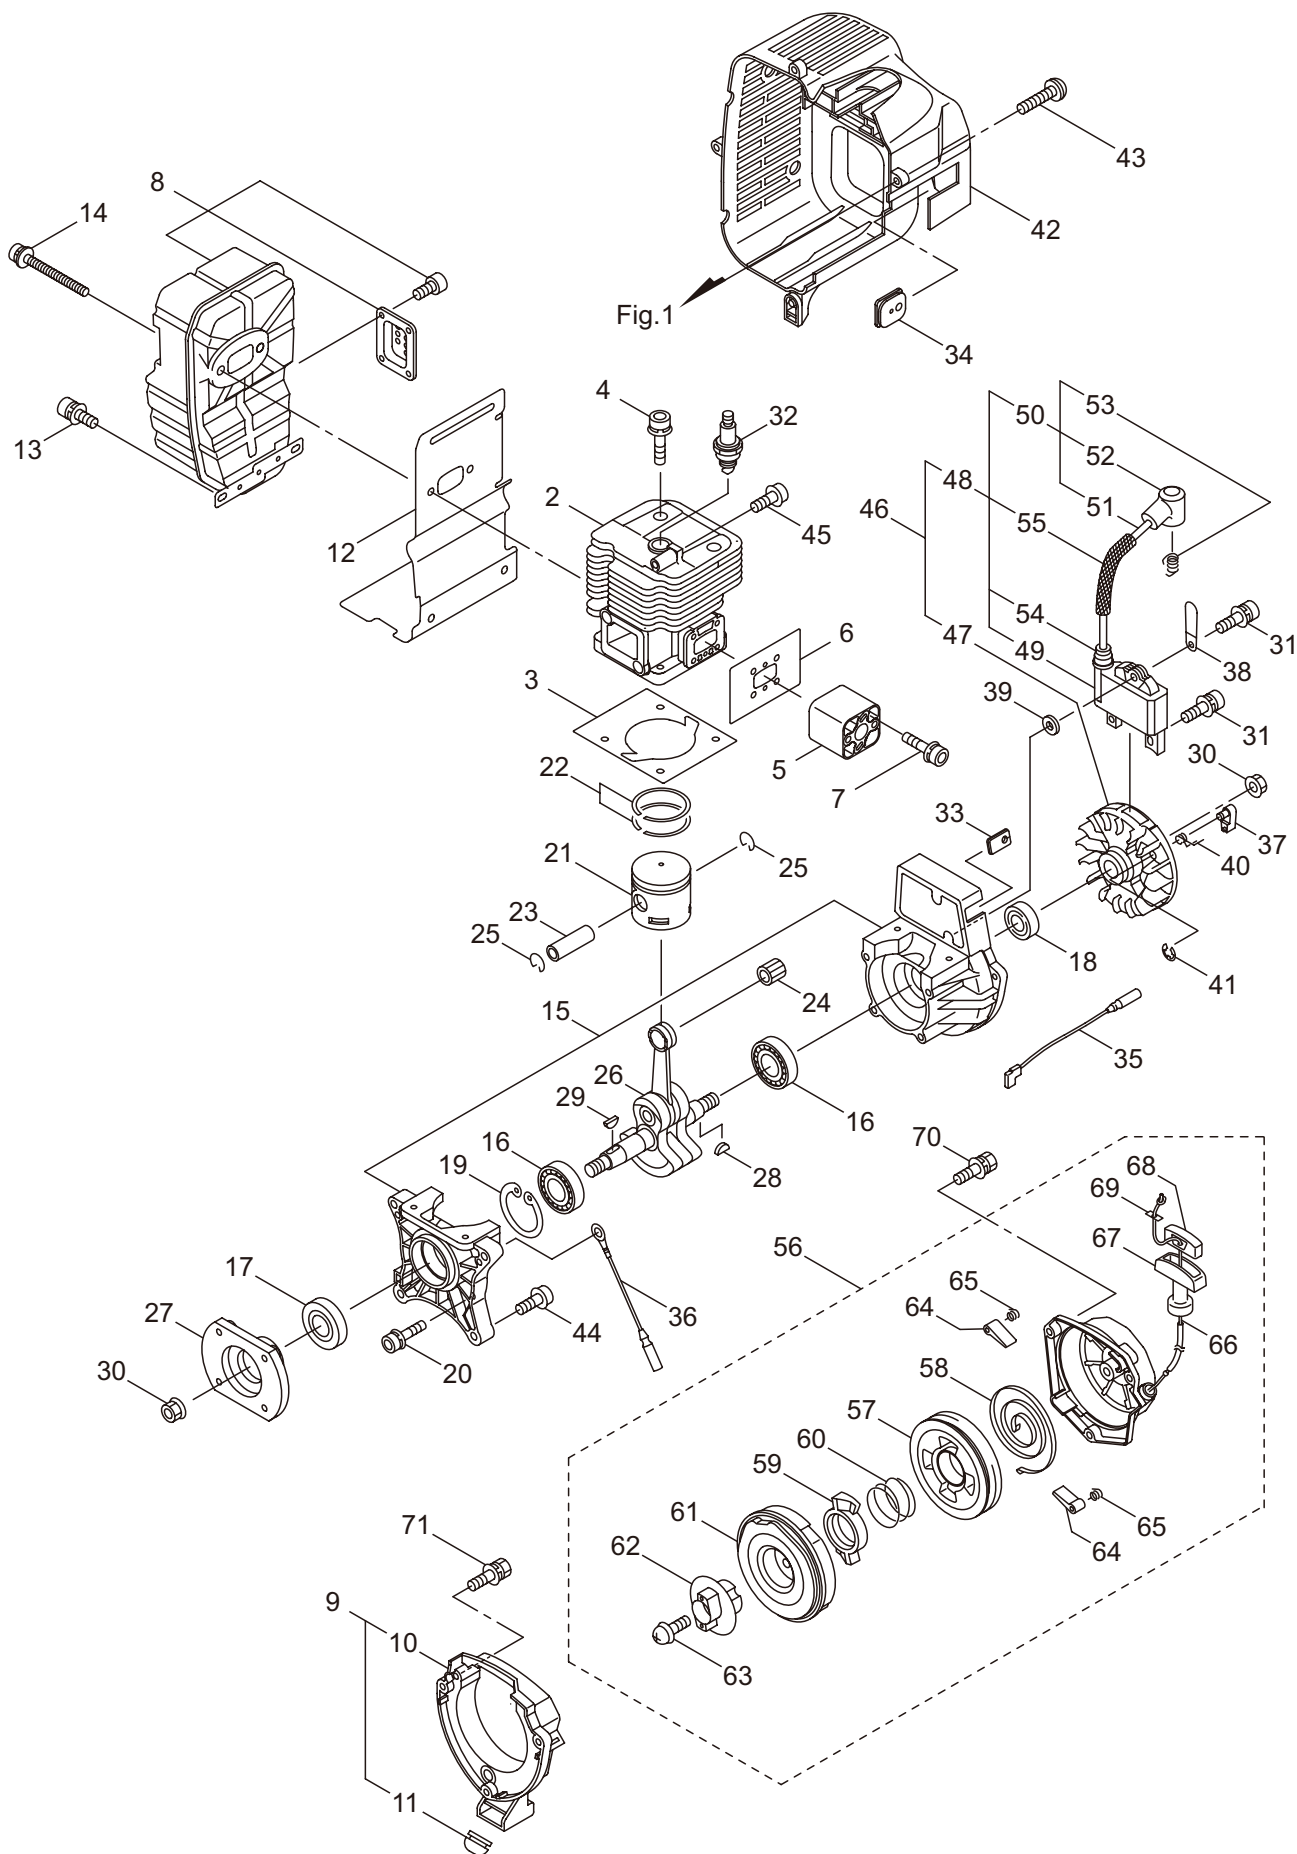

## 2. ENGINE (Cylinder, Crankcase)

Ref. No.	Part No.	Part Name	Q'ty	Remarks
2-46	246208	Magneto Ass'y	1	Incl.47-55
2-47	246209	Rotor/Fan	1	
2-48	279505	Ignition Coil Ass'y	1	Incl.49-55
2-49	246060	Coil	1	
2-50	246051	Spark Plug Wire Ass'y	1	Incl.51-53
2-51	246052	Spark Plug Wire	1	
2-52	283178	Plug Boot	1	
2-53	272805	Connector	1	
2-54	283271	Cap	1	
2-55	246053	Tube	1	
2-56	279023	Recoil Starter Ass'y	1	Incl.57-69
2-57	280994	Pulley	1	
2-58	280995	Spiral Spring	1	
2-59	280996	Pawl	1	
2-60	280997	Return Spring	1	
2-61	279366	Spring Comp	1	
2-62	280999	Plate	1	
2-63	281000	Set Screw	1	
2-64	281001	Pawl	2	
2-65	281002	Return Spring	2	
2-66	279862	Starter Rope	1	
2-67	262633	Starter Grip	1	
2-68	262981	Cap	1	
2-69	281005	Rope Stopper	1	
2-70	284985	Screw	3	M5x25
2-71	248474	Screw	3	M5x18