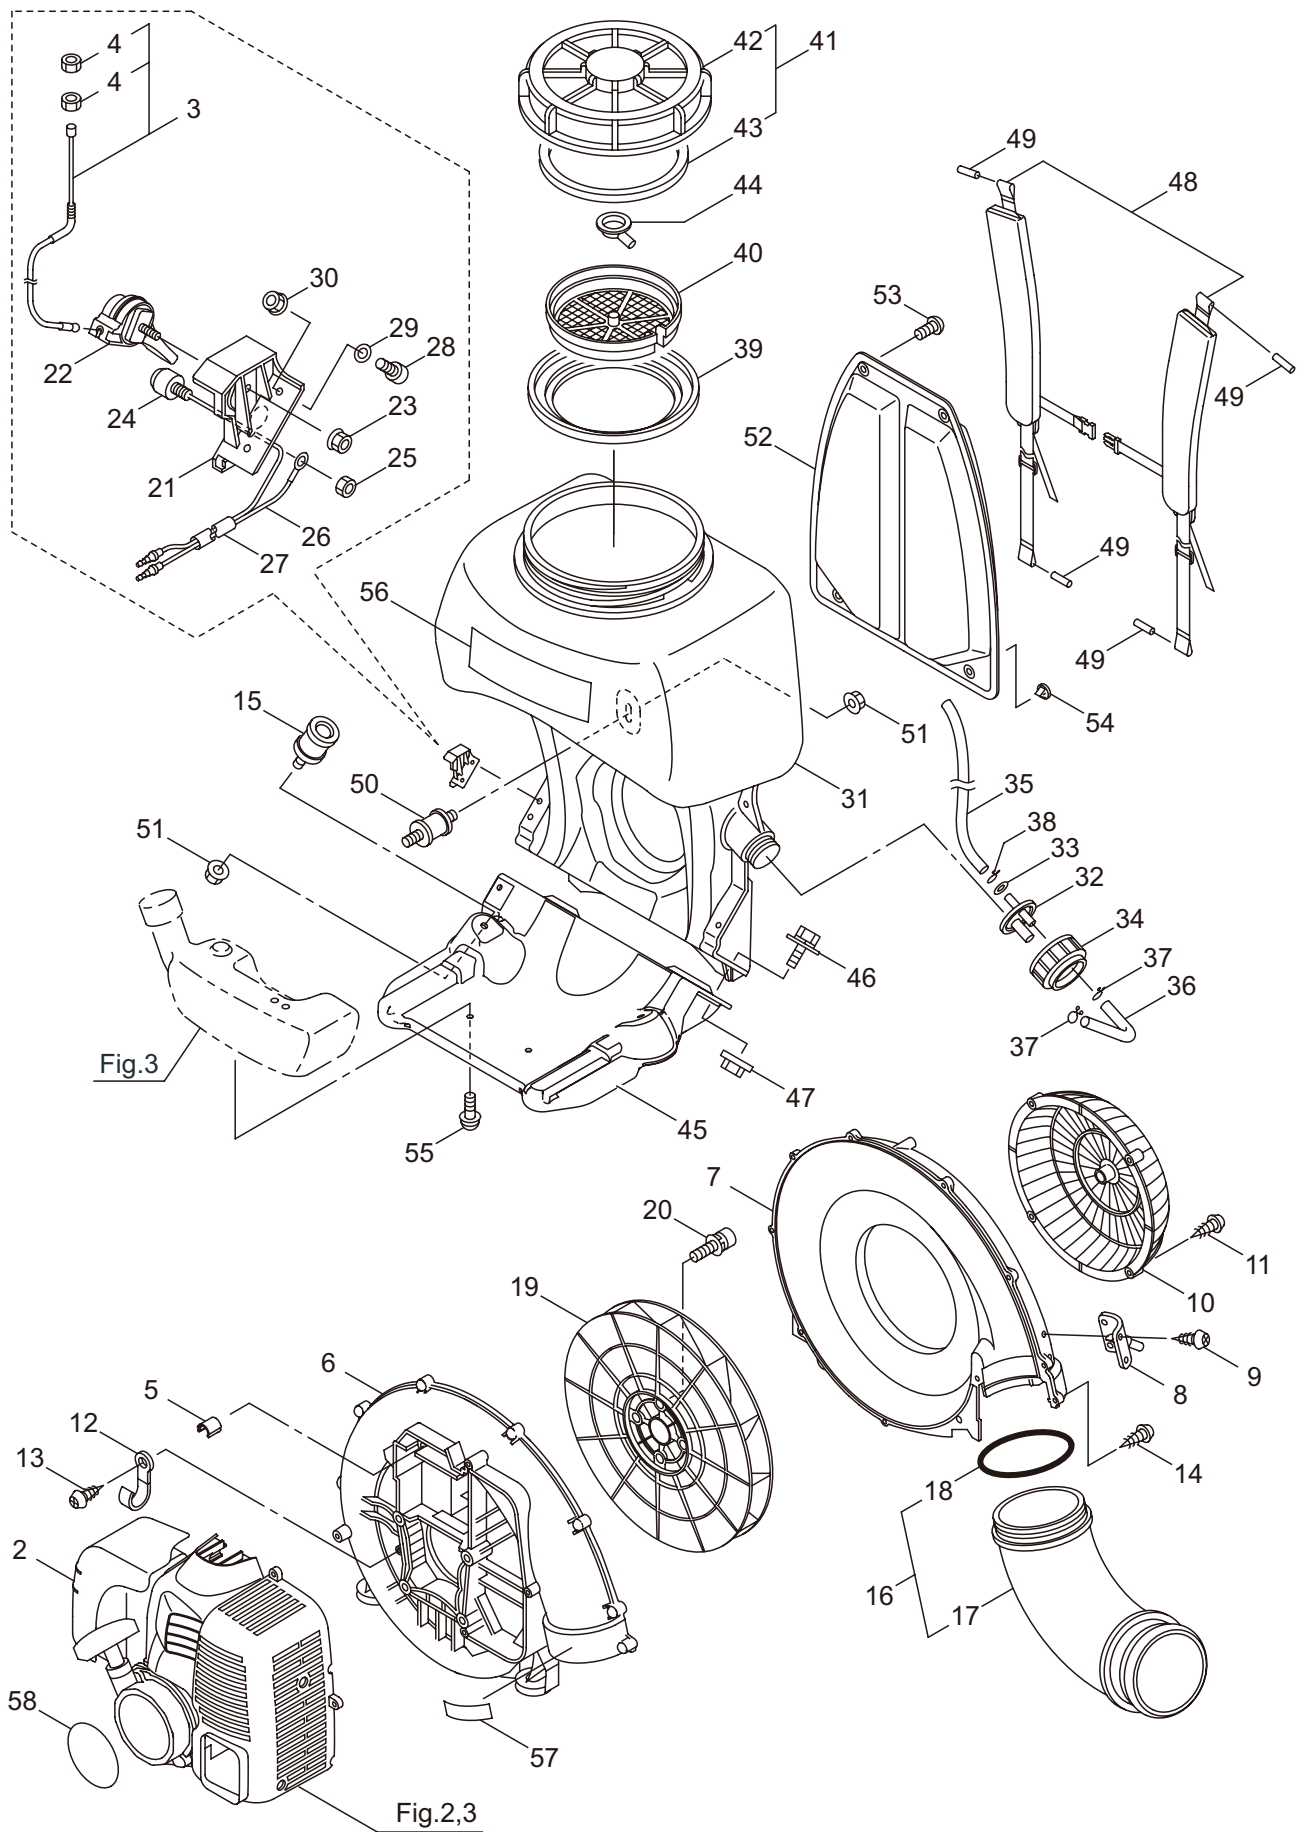

## CONTENTS

1. FRAME & BLOWER .....	1
2. ENGINE (Cylinder, Crankcase) .....	5
3. ENGINE (Carburetor, Fuel Tank) .....	9
4. ACCESSORIES .....	11

2022. 02.

**MARUYAMA**

P/N 525185-1

MM92-V

1. FRAME & BLOWER

Ref. No.	Part No.	Part Name	Q'ty	Remarks
1-1	352863	MM92-V	1	
1-2	247929	Engine	1	CE800D/03
1-3	663598	Throttle Wire	1	Incl.4
1-4	261878	Nut	2	M6
1-5	276361	Collar	1	
1-6	662402	Fan Case (E)	1	
1-7	662405	Fan Case (S)	1	
1-8	127797	Air Pass Plate	1	
1-9	126753	Screw	4	M4x14
1-10	125413	Cover	1	
1-11	127296	Screw	4	M5x10
1-12	109051	Clamp	1	
1-13	089806	Screw	1	M5x10
1-14	130420	Tapping Screw	11	M5x25
1-15	120615	Buffer	2	
1-16	661894	Elbow Pipe Ass'y	1	Incl.17,18
1-17	661895	Elbow Pipe	1	
1-18	275873	O-Ring	1	V95
1-19	275874	Fan	1	
1-20	275877	Cap Screw	4	M6X25
1-21	662575	Stay	1	
1-22	115148	Throttle Lever	1	
1-23	127226	Nut	1	M5
1-24	275414	Stop Switch Ass'y	1	
1-25	084003	Nut	1	M8x1
1-26	114896	Ground Wire	1	
1-27	114901	Vinyl Hose	1	8x9x220L
1-28	183421	Cap Screw	2	M5x16
1-29	127210	Washer	2	5.3x16xt1.6
1-30	107746	Nylon Nut	2	M5
1-31	663357	Chemical Tank	1	20L
1-32	127729	Joint	1	
1-33	108629	Packing	1	
1-34	127810	Cap	1	
1-35	128281	Hose	1	6x9x700L
1-36	127798	Hose	1	6x9x150L
1-37	112530	Hose Band	2	
1-38	125370	Hose Clamp	1	
1-39	101834	Cover	1	
1-40	131152	Strainer	1	
1-41	662542	Chemical Tank Cap	1	Incl.42,43
1-42	102545	Cap	1	
1-43	662545	Packing	1	
1-44	101915	Inner Cap	1	
1-45	125429	Backpack Frame B	1	

MM92-V

1. FRAME & BLOWER

Ref. No.	Part No.	Part Name	Q'ty	Remarks
1-46	092582	Bolt	4	M6x20
1-47	127228	Nut	4	M6
1-48	663159	Knapsack Band Ass'y	1	
1-49	660404	Rod	4	
1-50	114917	Buffer	1	
1-51	127228	Nut	3	M6
1-52	278020	Cushion Pad	1	
1-53	126758	Screw	2	M6x8
1-54	100749	Fastener	2	#7
1-55	125561	Screw	2	M5x14
1-56	663385	Label	1	MM92
1-57	266959	Label	1	Caution
1-58	663115	Label	1	CER800