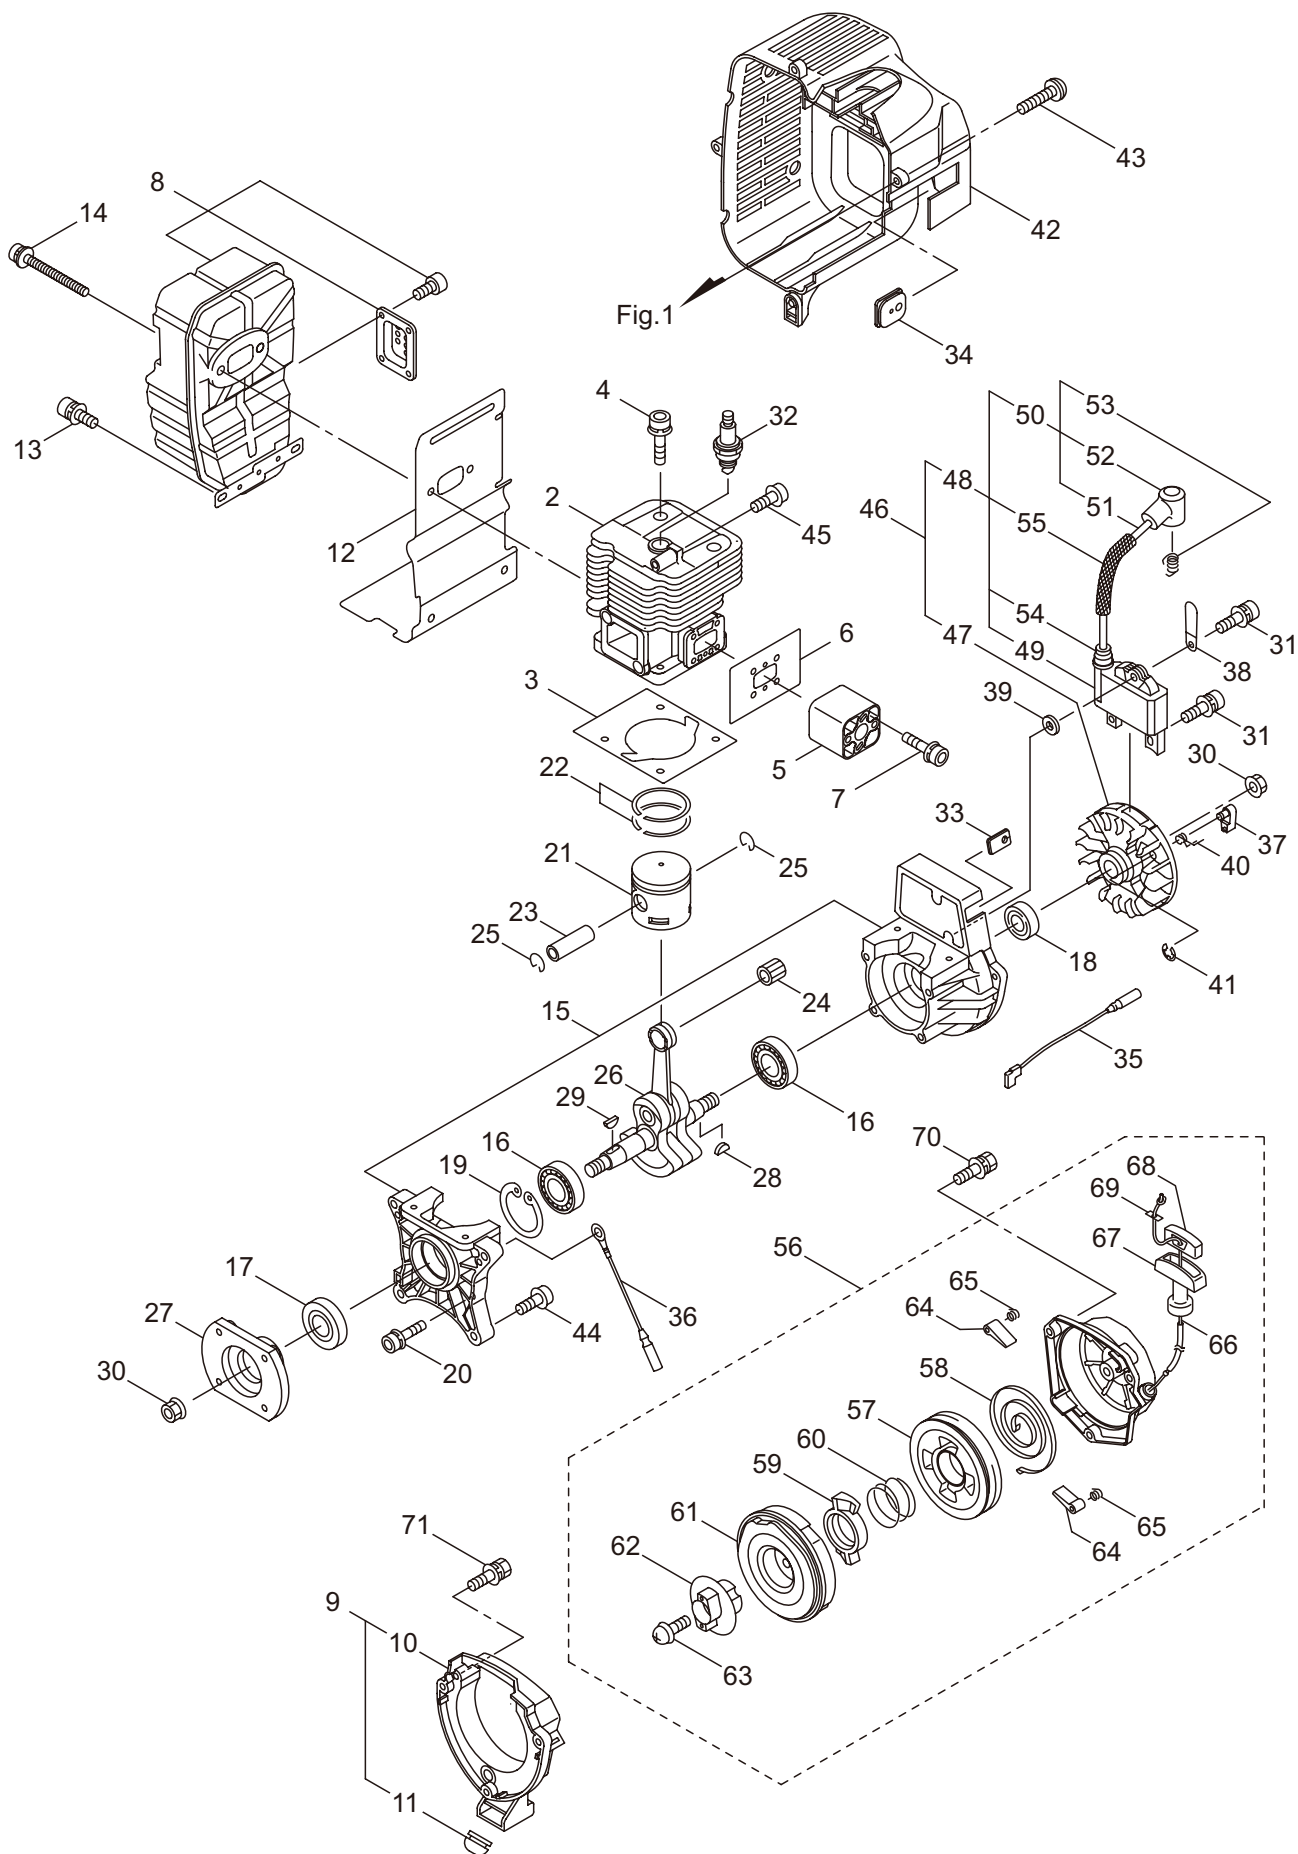

MM92-V

2. ENGINE (Cylinder, Crankcase)

Ref. No.	Part No.	Part Name	Q'ty	Remarks
2-1	247929	Engine	1	CE800D/03
2-2	275765	Cylinder Comp	1	
2-3	275760	Gasket	1	
2-4	261246	Cap Screw	4	M5x25
2-5	276109	Insulator	1	
2-6	276110	Gasket	1	
2-7	277832	Cap Screw	4	M5x30
2-8	247967	Muffler Ass'y	1	
2-9	279413	Adapter Ass'y	1	Incl.10,11
2-10	279026	Adapter	1	
2-11	288192	Grommet	1	
2-12	276111	Gasket	1	
2-13	261607	Cap Screw	2	M5x16
2-14	276154	Cap Screw	2	M6x70
2-15	276112	Crankcase	1	
2-16	276117	Bearing	2	
2-17	276118	Oil Seal	1	
2-18	262565	Oil Seal	1	ISCD15257
2-19	276119	Snap Ring	1	
2-20	234636	Cap Screw	4	M5x35
2-21	277475	Piston	1	
2-22	275757	Piston Ring	2	
2-23	278019	Piston Pin	1	
2-24	278471	Bearing, Needle	1	KBK12x15x14.3x5
2-25	276122	Cir Crip	2	
2-26	276123	Shaft Comp	1	
2-27	663401	Adapter	1	
2-28	261076	Woodruff Key	1	3x10
2-29	261076	Woodruff Key	1	3x10
2-30	276302	Nut	2	
2-31	281211	Cap Screw	2	M4x20
2-32	285982	Spark Plug	1	NGK BPM8Y
2-33	279721	Grommet	1	
2-34	285807	Grommet	1	
2-35	279575	Lead	1	
2-36	279576	Lead	1	
2-37	279069	Ratchet	2	
2-38	279636	Clamp	1	
2-39	289481	Spacer	2	
2-40	262637	Return Spring	2	
2-41	262638	E-Ring	2	
2-42	661406	Top Cover	1	
2-43	131523	Tapping Screw	4	M5x20
2-44	275877	Cap Screw	4	M6X25
2-45	264223	Cap Screw	1	M5x40