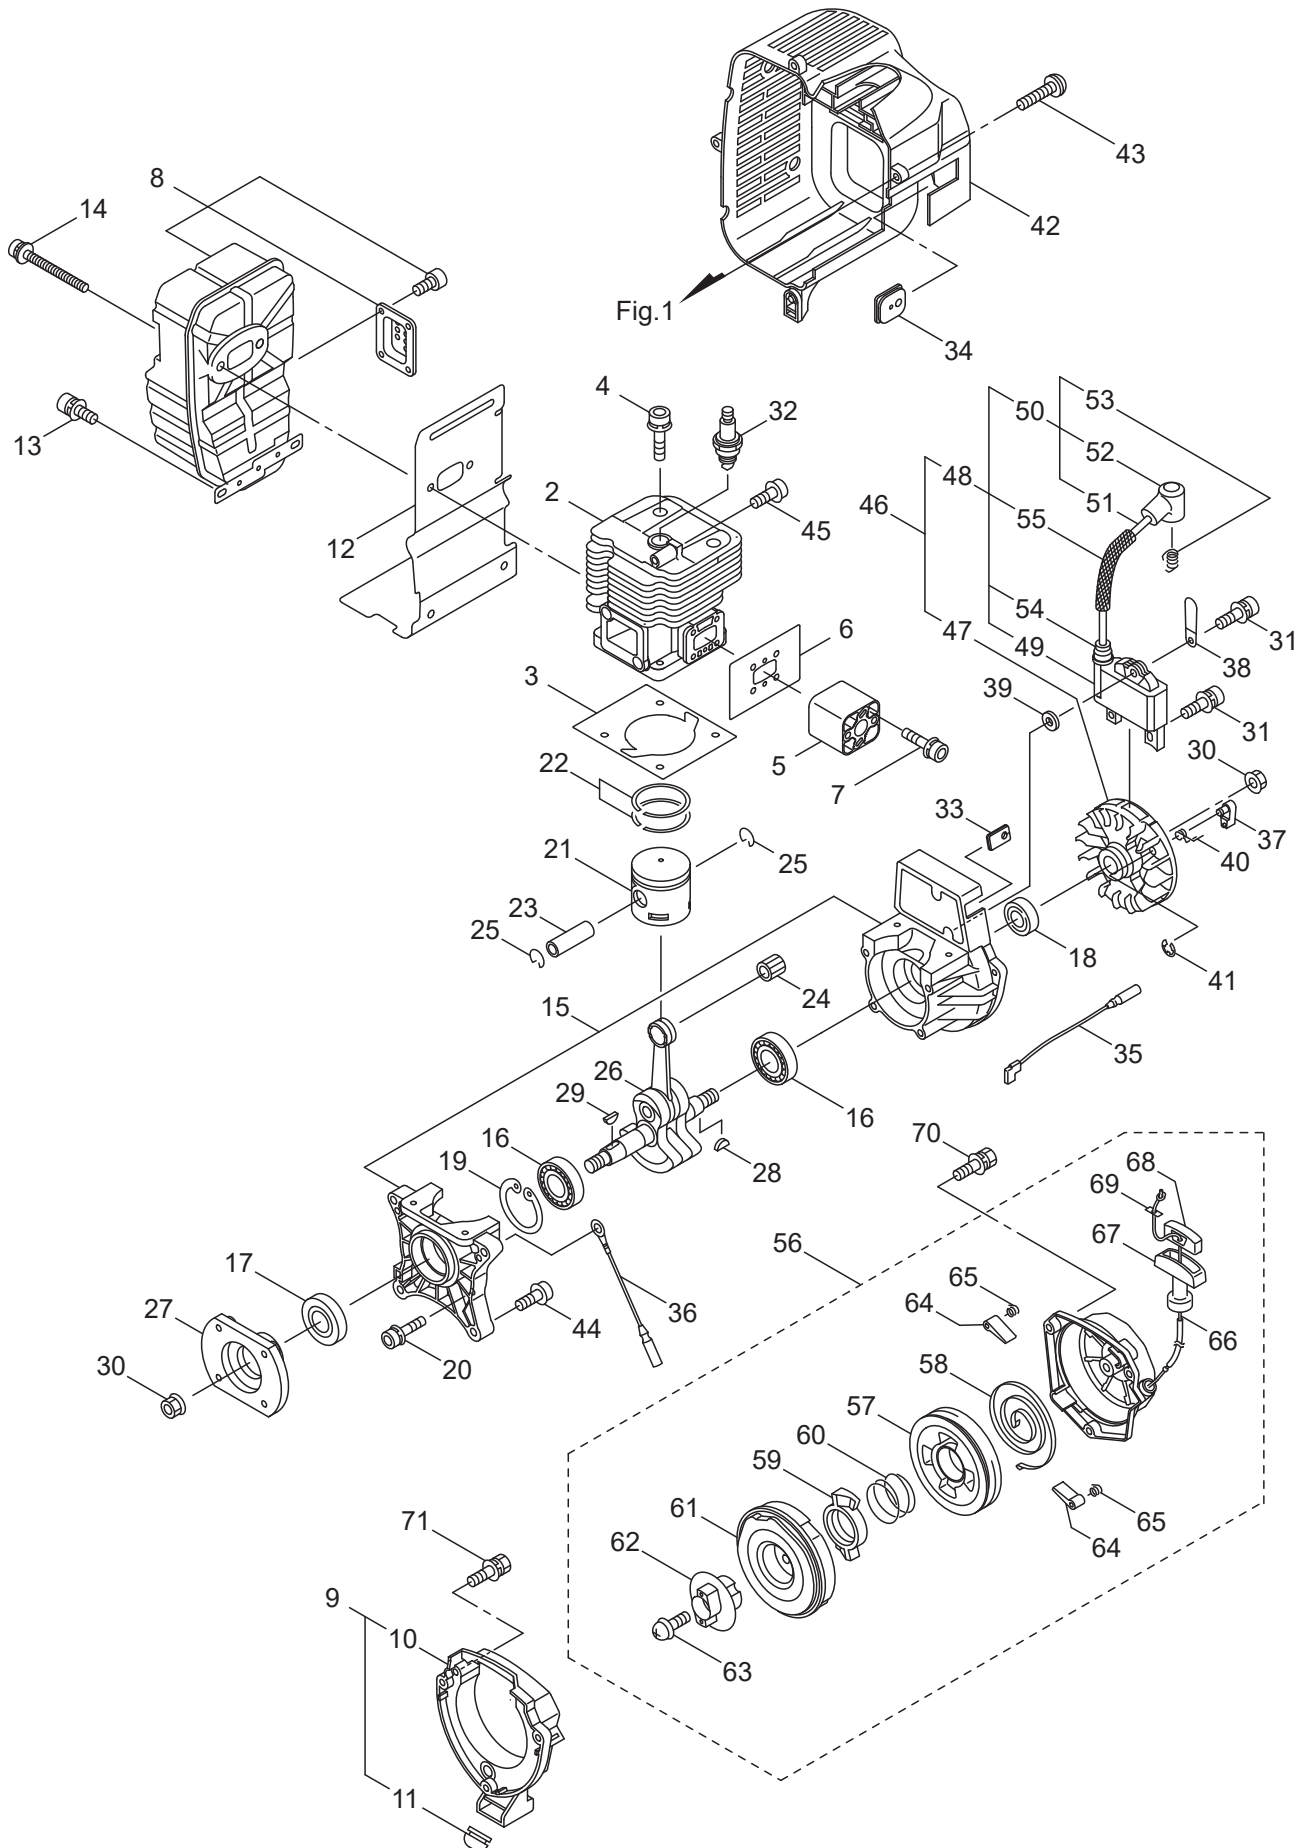

2. MM92-V (MUS) ENGINE (CYLINDER, CRANKCASE)

Ref.No.	Parts No.	Parts Name	Q'ty	Remarks
2-46	246208	Magneto, Ass'y	1	Incl.47-55
2-47	246209	Rotor	1	
2-48	279505	Ignition Coil, Ass'y	1	Incl.49-55
2-49	246060	Coil	1	
2-50	246051	Code, Ass'y	1	Incl.51-53
2-51	246052	Code	1	
2-52	283178	Plug Cap	1	
2-53	272805	Hook	1	
2-54	283271	Cap	1	
2-55	246053	Tube	1	
2-56	279023	Recoil Starter, Ass'y	1	Incl.57-69
2-57	280994	Reel	1	
2-58	280995	Spiral Spring	1	
2-59	280996	Ratchet	1	
2-60	280997	Return Spring	1	
2-61	279366	Spring, Comp	1	
2-62	280999	Cam Plate	1	
2-63	281000	Screw	1	
2-64	281001	Ratchet	2	
2-65	281002	Return Spring	2	
2-66	279862	Starter Rope	1	
2-67	262633	Starter Knob	1	
2-68	262981	Knob Cap	1	
2-69	281005	Rope Stopper	1	
2-70	284985	Screw	3	M5X25
2-71	248474	Screw	3	M5X18WSW-12