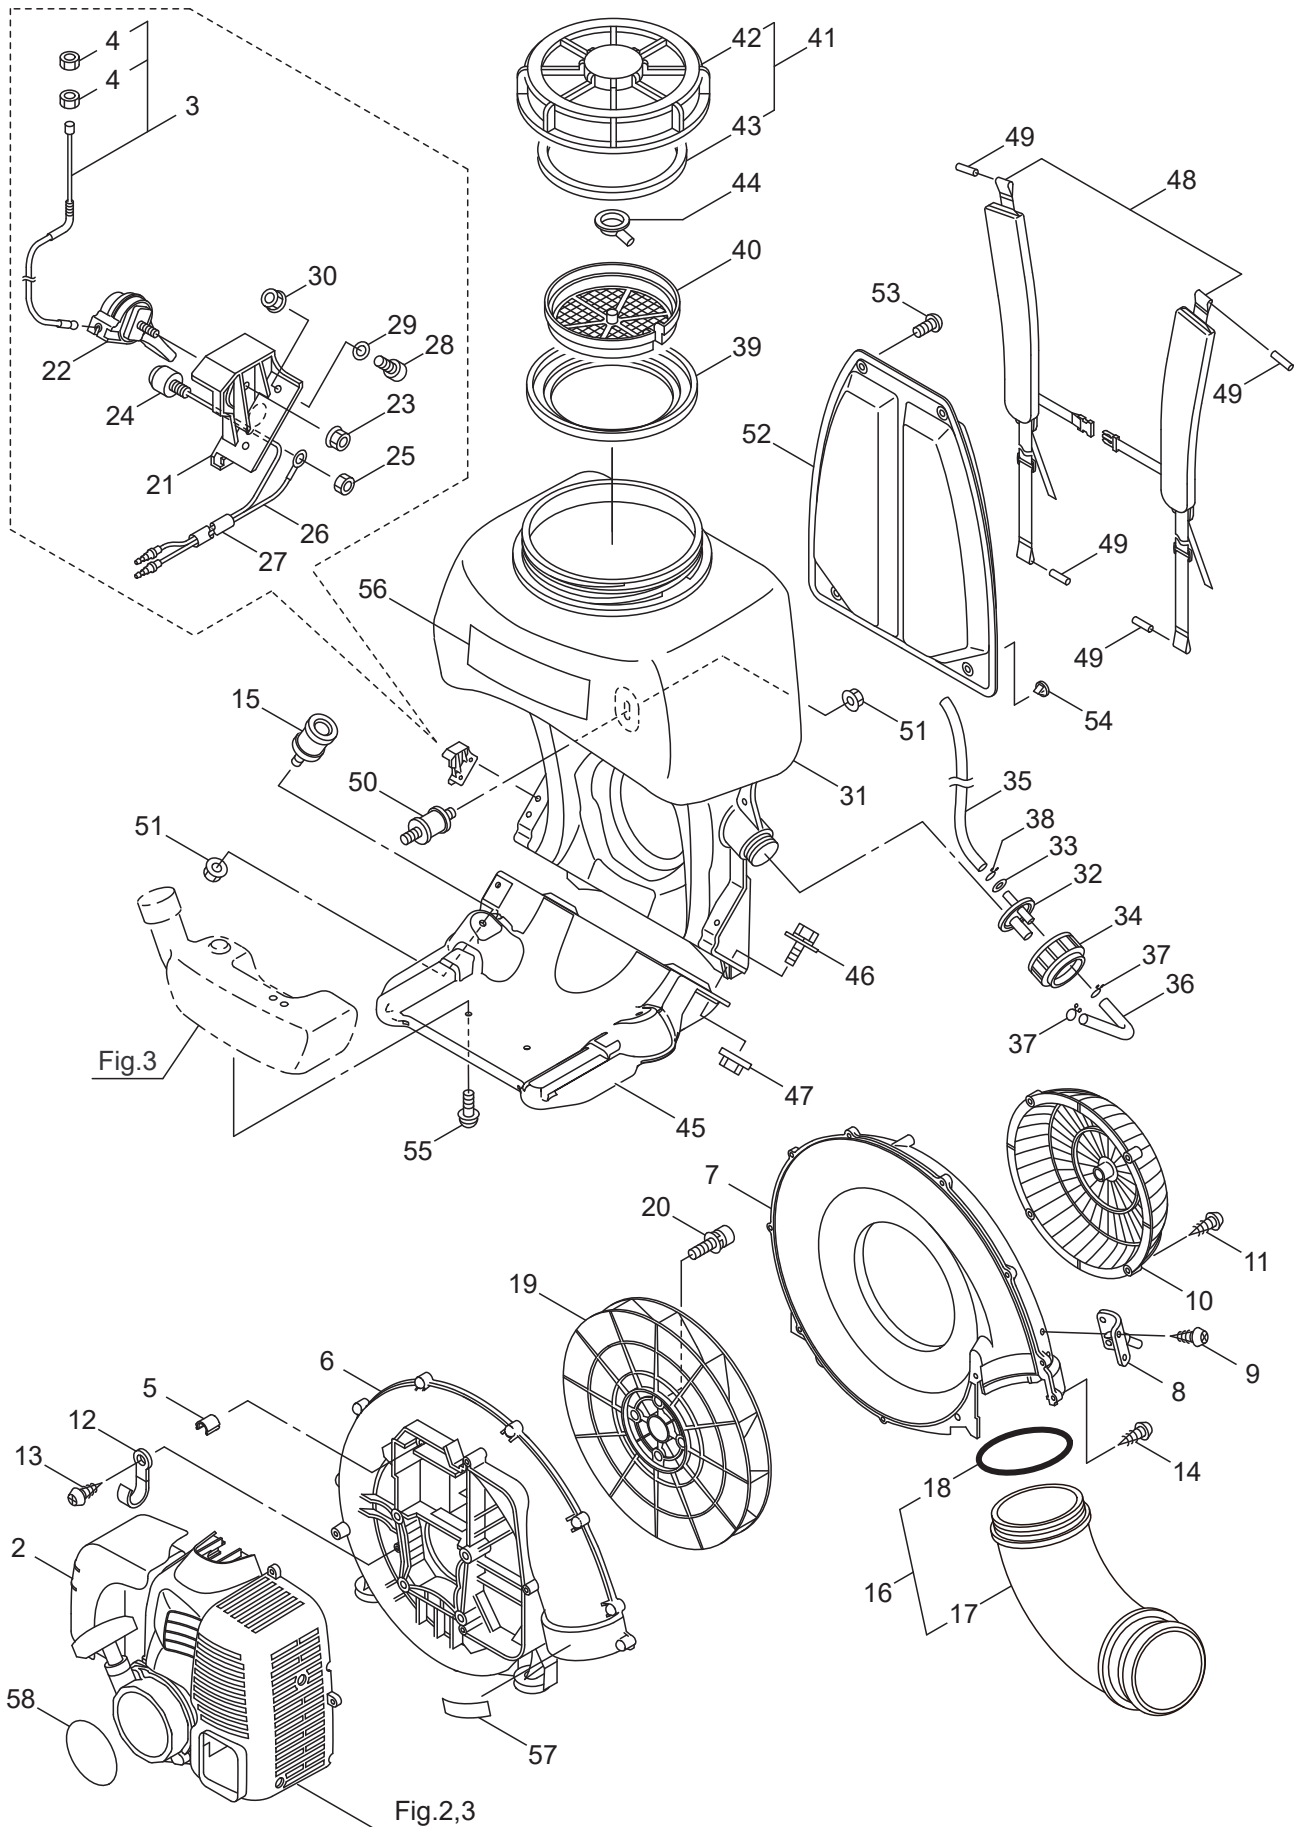

PARTS LIST

MM92-V (MUS)

CONTENTS

1. FRAME & BLOWER	1 ~ 4
2. ENGINE (CYLINDER, CRANKCASE)	5 ~ 8
3. ENGINE (CARBURETOR, MUFFLER, FUELTANK)	9 ~ 10
4. ACCESSORIES	11 ~ 12

2021.05

MARUYAMA

P/N. 525185

1. MM92-V (MUS) FRAME & BLOWER

525185-01

Ref.No.	Parts No.	Parts Name	Q'ty	Remarks
1-1	352863	MM92-V(MUS)	1	
1-2	247929	Engine	1	
1-3	663598	Throttle Wire	1	Incl.4
1-4	261878	Nut	2	M6
1-5	276361	Collar	1	
1-6	662402	Fan Case (E)	1	
1-7	662405	Fan Case (S)	1	
1-8	127797	Hose Joint	1	
1-9	126753	Tapping Screw	4	M4X14
1-10	125413	Cover	1	
1-11	127296	Tapping Screw	4	M5X10
1-12	109051	Clamp	1	
1-13	089806	Tapping Screw	1	M5X10
1-14	130420	Tapping Screw	11	M5X25
1-15	120615	Buffer	2	
1-16	661894	Pipe, Ass'y	1	Incl.17,18
1-17	661895	Elbow Pipe	1	
1-18	275873	O-Ring	1	
1-19	275874	Fan	1	
1-20	275877	Cap Screw	4	M6X25
1-21	662575	Stay	1	
1-22	115148	Throttle Lever	1	
1-23	127226	Nut	1	M5
1-24	275414	Stop switch Ass'y	1	
1-25	084003	Nut	1	M8X1
1-26	114896	Earth Code	1	
1-27	114901	Vinyl Hose	1	8X9X220
1-28	183421	Cap Screw	2	M5X16
1-29	127210	Washer	2	5.3X16XT1.6
1-30	107746	Nut	2	M5
1-31	663357	Chemical Tank	1	
1-32	127729	Hose Joint	1	
1-33	108629	Packing	1	
1-34	127810	Cap	1	
1-35	128281	Hose	1	6X9X700L
1-36	127798	Hose	1	6X9X150L
1-37	112530	Hose Band	2	
1-38	125370	Clamp	1	
1-39	101834	Cover	1	
1-40	131152	Strainer	1	
1-41	662542	Chemical Tank Cap	1	Incl.42,43
1-42	102545	Cap	1	
1-43	662545	Packing	1	
1-44	101915	Tank Inner Cap	1	
1-45	125429	Backpack Frame B	1	