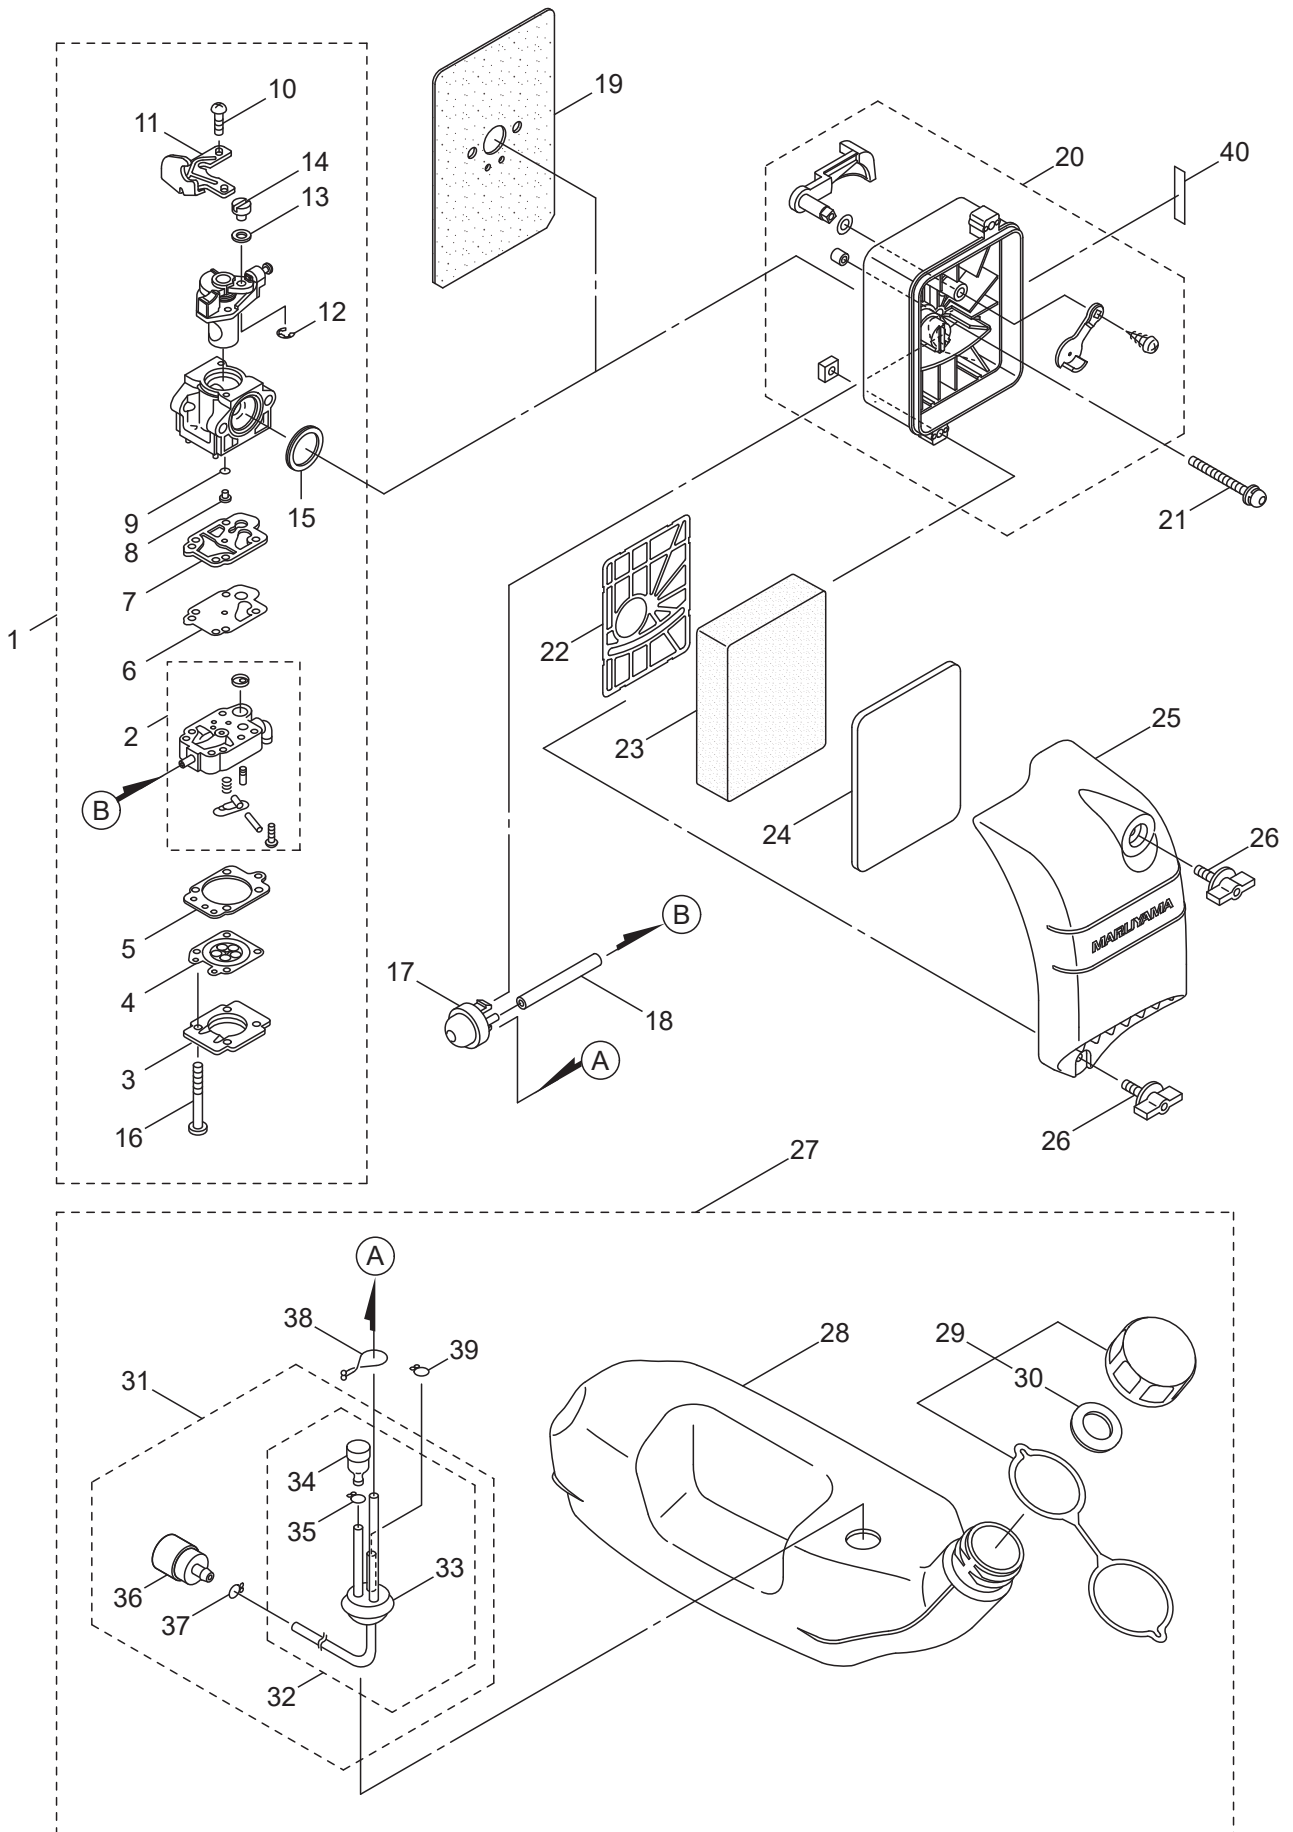

3. MM92-V (MUS) ENGINE (CARBURETOR, MUFFLER, FUELTANK)

Ref.No.	Parts No.	Parts Name	Q'ty	Remarks	
3-1	247975	Carburetor Ass'y	1	Incl.2-16	
3-2	283124	Pump Body	1		
3-3	263726	Cover	1		
3-4	283905	Diaphragm	1		
3-5	263727	Gasket	1		
3-6	262994	Diaphragm	1		
3-7	282576	Gasket	1		
3-8	279748	Jet	1		
3-9	261871	O-Ring	1		
3-10	261875	Screw	2		
3-11	248327	Bracket	1		
3-12	261876	Ring	1		
3-13	264678	Washer	1		
3-14	261658	Swivel	1		
3-15	261657	Packing	1		
3-16	263737	Screw	4		
3-17	282299	Pump	1		
3-18	279029	Pipe	1		
3-19	276134	Gasket	1		
3-20	279030	Case Ass'y	1		
3-21	274106	Cap Screw	2	M5X55WSW	
3-22	279088	Plate	1		
3-23	279089	Element	1		
3-24	279711	Element (F)	1		
3-25	279034	Air Filter Case	1		
3-26	279350	Knob	2	Incl.28-39	
3-27	660196	Fuel Tank Ass'y	1		
3-28	660197	Fuel Tank	1		
3-29	289046	Fuel Tank Cap Ass'y	1		Incl.30
3-30	287058	Gasket	1		
3-31	134736	Fuel Pipe Pick-up Ass'y	1	Incl.32-37 Incl.33-35	
3-32	134737	Fuel Pipe Ass'y	1		
3-33	268065	Grommet	1		
3-34	261590	Breather	1		
3-35	261117	Clip	1		
3-36	247107	Filter, Ass'y	1		
3-37	261117	Clip	1		
3-38	131328	Clamp	1		
3-39	261117	Clip	1		
3-40	277762	Label	1