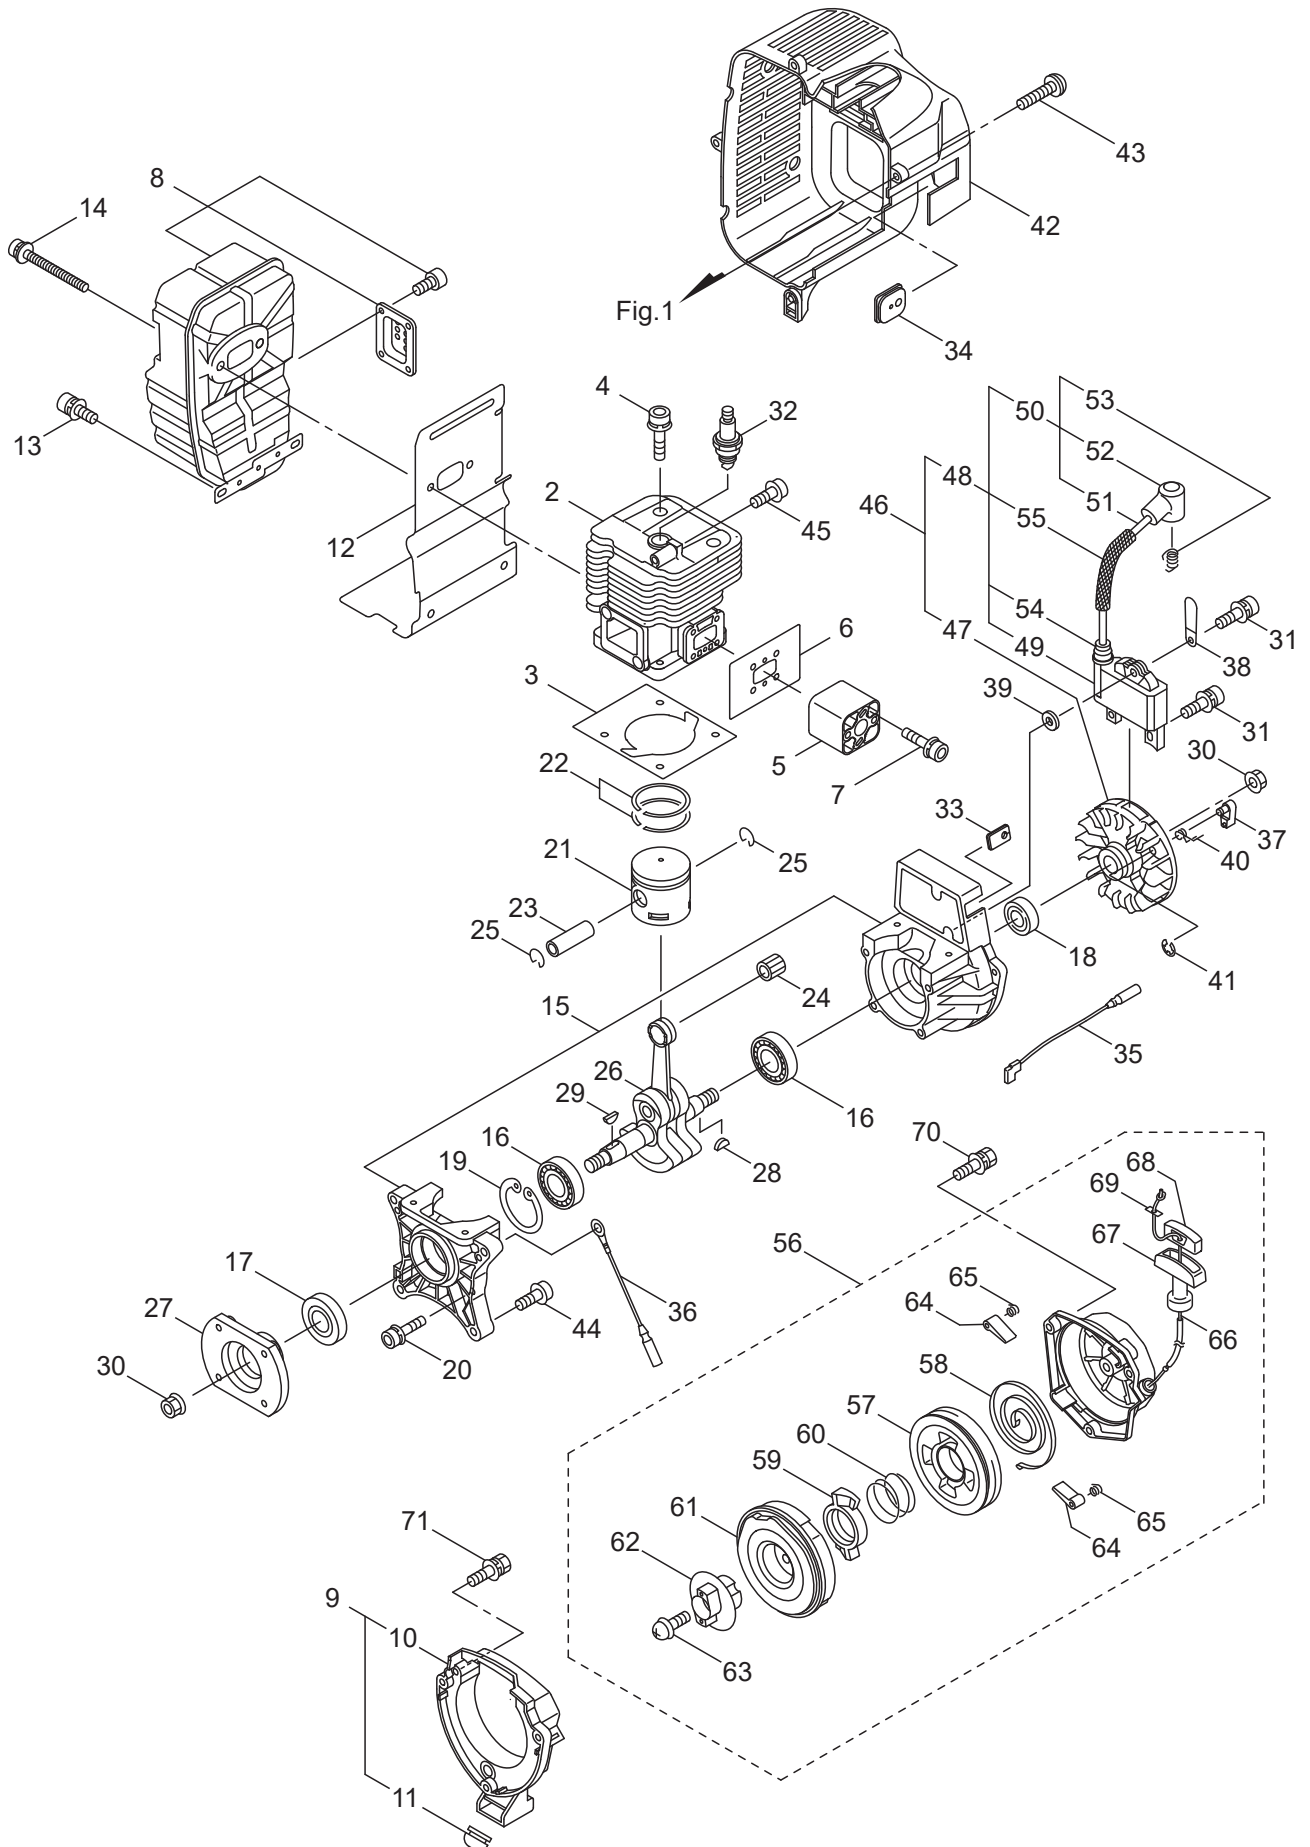

2. MM92-V (MUS) ENGINE (CYLINDER, CRANKCASE)

Ref.No.	Parts No.	Parts Name	Q'ty	Remarks
2-1	247929	Engine	1	CE800
2-2	275765	Cylinder, Comp	1	
2-3	275760	Gasket	1	
2-4	261246	Cap Screw	4	M5X25
2-5	276109	Insulator	1	
2-6	276110	Gasket	1	
2-7	277832	Cap Screw	4	
2-8	247967	Muffler, Ass'y	1	
2-9	279413	Adapter, Ass'y	1	Incl.10,11
2-10	279026	Adapter	1	
2-11	288192	Grommet	1	
2-12	276111	Gasket	1	
2-13	261607	Cap Screw	2	M5X16WSW
2-14	276154	Cap Screw	2	M6X70
2-15	276112	Crankcase	1	
2-16	276117	Bearing	2	
2-17	276118	Oil Seal	1	
2-18	262565	Oil Seal	1	
2-19	276119	Snap Ring	1	
2-20	234636	Cap Screw	4	M5X35 WSW
2-21	277475	Piston	1	
2-22	275757	Piston Ring	2	
2-23	278019	Piston Pin	1	
2-24	278471	Bearing, Needle	1	
2-25	276122	Clip, Piston	2	
2-26	276123	Shaft, Comp	1	
2-27	663401	Adapter	1	
2-28	261076	Woodruff Key	1	3X10
2-29	261076	Woodruff Key	1	3X10
2-30	276302	Nut	2	
2-31	281211	Screw	2	M4X20WSW
2-32	285982	Spark Plug	1	
2-33	279721	Grommet	1	
2-34	285807	Grommet	1	
2-35	279575	Lead	1	
2-36	279576	Lead	1	
2-37	279069	Ratchet	2	
2-38	279636	Clamp	1	
2-39	289481	Spacer	2	10X4.3T2.0
2-40	262637	Return Spring	2	
2-41	262638	Snap Ring	2	
2-42	661406	Top Cover	1	
2-43	131523	Tapping Screw	4	5X20
2-44	275877	Cap Screw	4	M6X25
2-45	264223	Cap Screw	1	M5X40