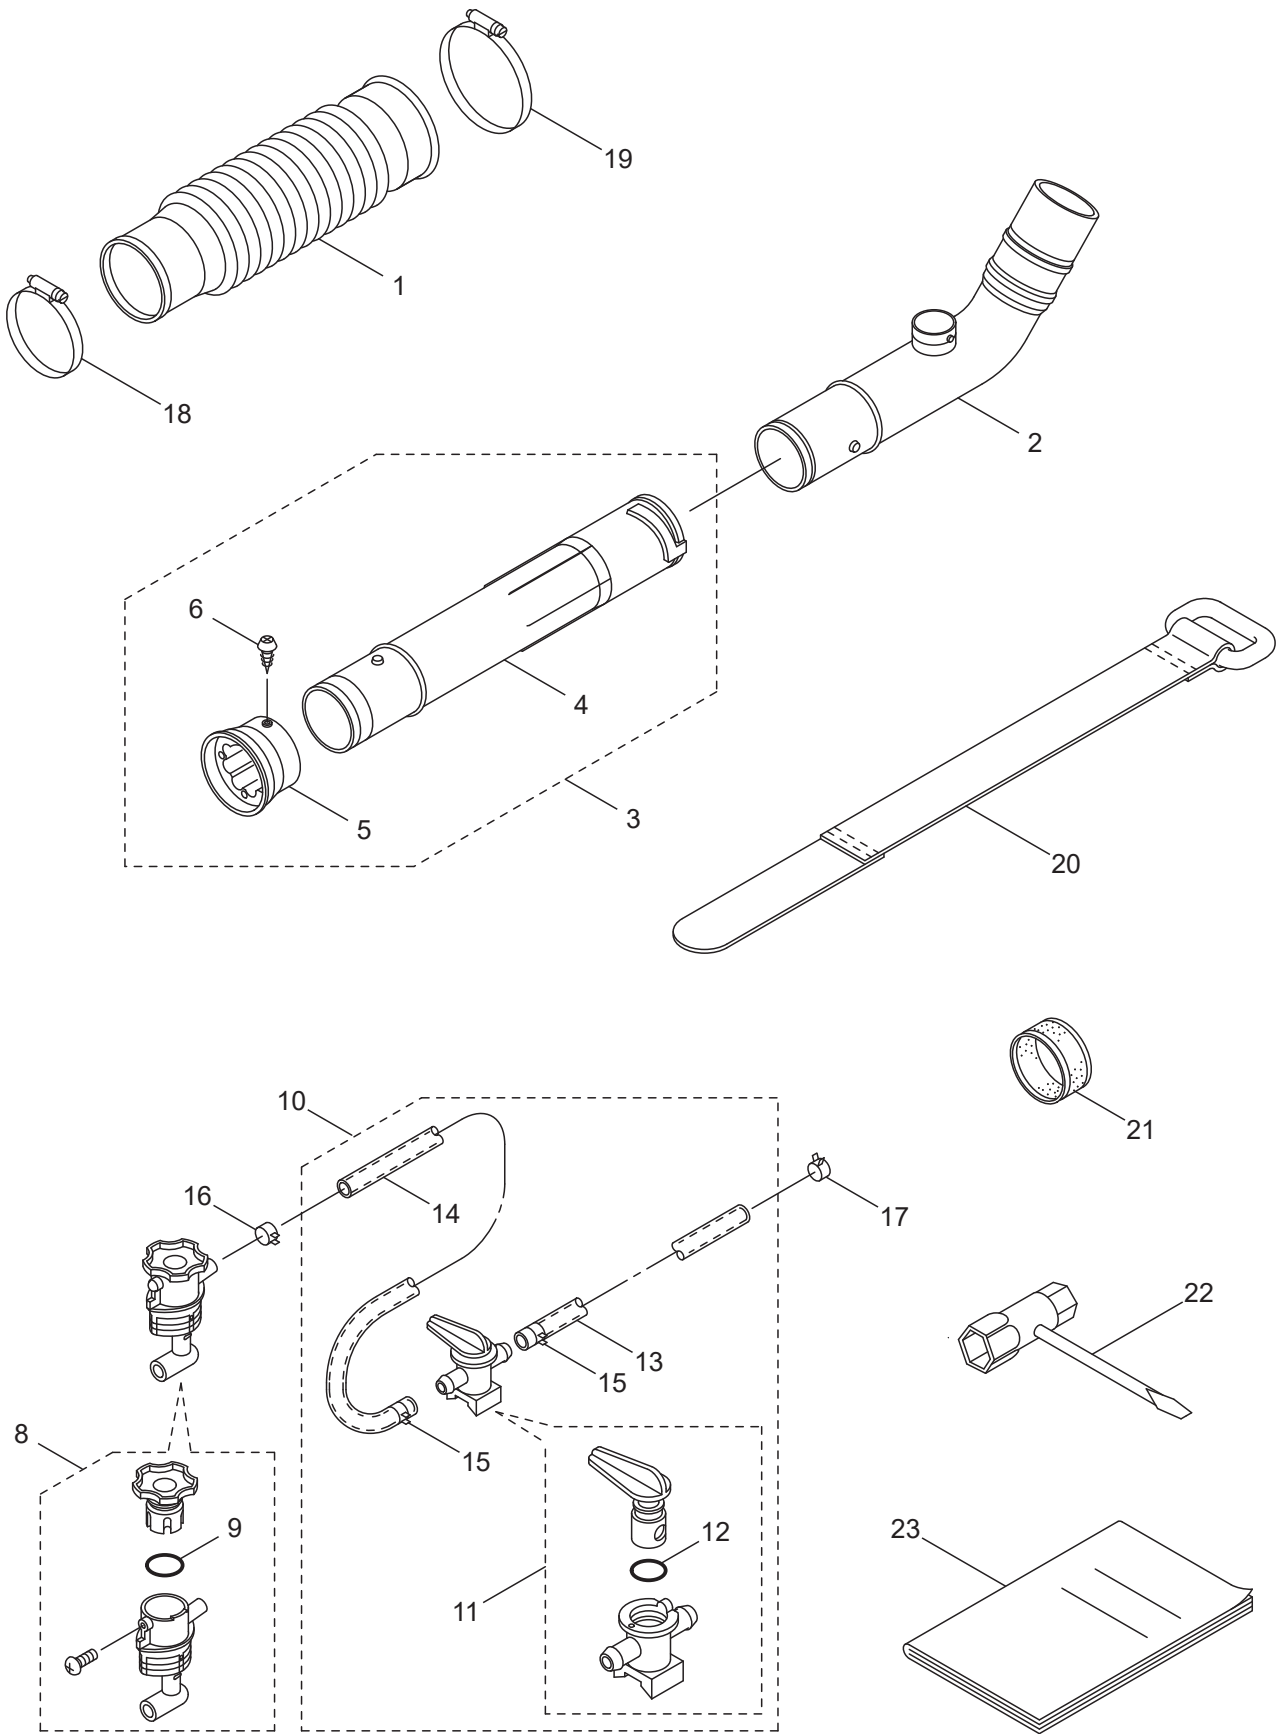

4. MM92-V (MUS) ACCESSORIES

4-7 - [4-8~4-16]

Ref.No.	Parts No.	Parts Name	Q'ty	Remarks
4-1	107521	Flexible Pipe	1	353L
4-2	663126	Flexible Bent Pipe	1	
4-3	663813	Straight Pipe Ass'y	1	Incl.4-6
4-4	122400	Straight Blow Pipe	1	510L
4-5	663363	Mist Nozzle, Ass'y	1	
4-6	089833	Tapping Screw	2	M5X16
4-7	663416	Mist Nozzle Ass'y	1	Incl.8-16
4-8	663130	Nozzle Ass'y	1	Incl.9
4-9	011691	O-Ring	1	
4-10	663864	Mist Hose, Ass'y	1	Incl.11-15
4-11	663865	Mist Cock, Ass'y	1	Incl.12
4-12	019285	O-Ring	1	P11
4-13	663866	Vinyl Hose	1	9X12X80
4-14	663867	Vinyl Hose	1	9X12X600
4-15	043972	Hose Band	2	125-06-00
4-16	043972	Hose Band	1	125-06-00
4-17	043972	Hose Band	1	125-06-00
4-18	662580	Hose Band	1	
4-19	128148	Hose Band	1	
4-20	127720	Knapsack Band	1	
4-21	103211	Rubber Joint	1	
4-22	662598	Box Spanner	1	
4-23	662547	Instruction Manual	1	MM92