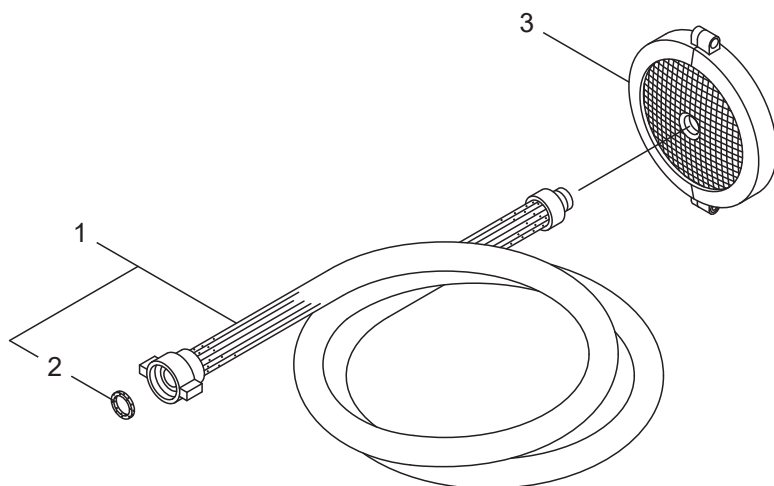

Ref.No.	Parts No.	Parts Name	Q'ty	Remarks
3-1	118409	Discharge Manifold	1	
3-2	120276	Discharge Valve Ass'y	3	Incl.3-8
3-3	120277	Discharge Valve Seat	3	
3-4	043723	Discharge Valve	3	16X1.5
3-5	043360	Spring	3	0.7-15L
3-6	120278	Retainer	3	
3-7	105513	Packing Ring	3	
3-8	105514	Valve Case	3	
3-9	117813	Air Chamber	1	
3-10	117609	Cock Ass'y	2	G1/4XR1/4
3-11	123041	Label	1	
3-12	131311	Pressure Regulator Valve Ass'y	1	Incl.13-35 MS155
3-13	130910	Cap	1	
3-14	126195	Nut	1	M10
3-15	088975	Set Screw	1	M10X49
3-16	130911	Knob	1	
3-17	126196	Valve Seat	1	17X2.3
3-18	105520	Spring	1	3.2-35L
3-19	105521	Retainer	1	
3-20	117448	Spring Case	1	
3-21	117440	Seat Spring	1	
3-22	105524	Pressure Gauge	1	
3-23	089882	Screw	2	M4X14L
3-24	127284	Tapping Screw	2	M4X6
3-25	118237	Body	1	
3-26	126197	Bolt	2	M6X55
3-27	012256	Retainer	1	
3-28	012255	Washer	1	6.2X22XT0.6
3-29	595606	Bellows Packing Set	1	Incl.30,31
3-30	016972	Bellows Packing	1	5X22X1.5
3-31	011451	Bellows	1	
3-32	016975	Valve Rod	1	
3-33	107238	Valve Ball	1	12.7
3-34	126246	Valve Seat	1	
3-35	014179	O-Ring	1	P20
3-36	123043	Label	1	

4. MS332ECH ACCESSORIES