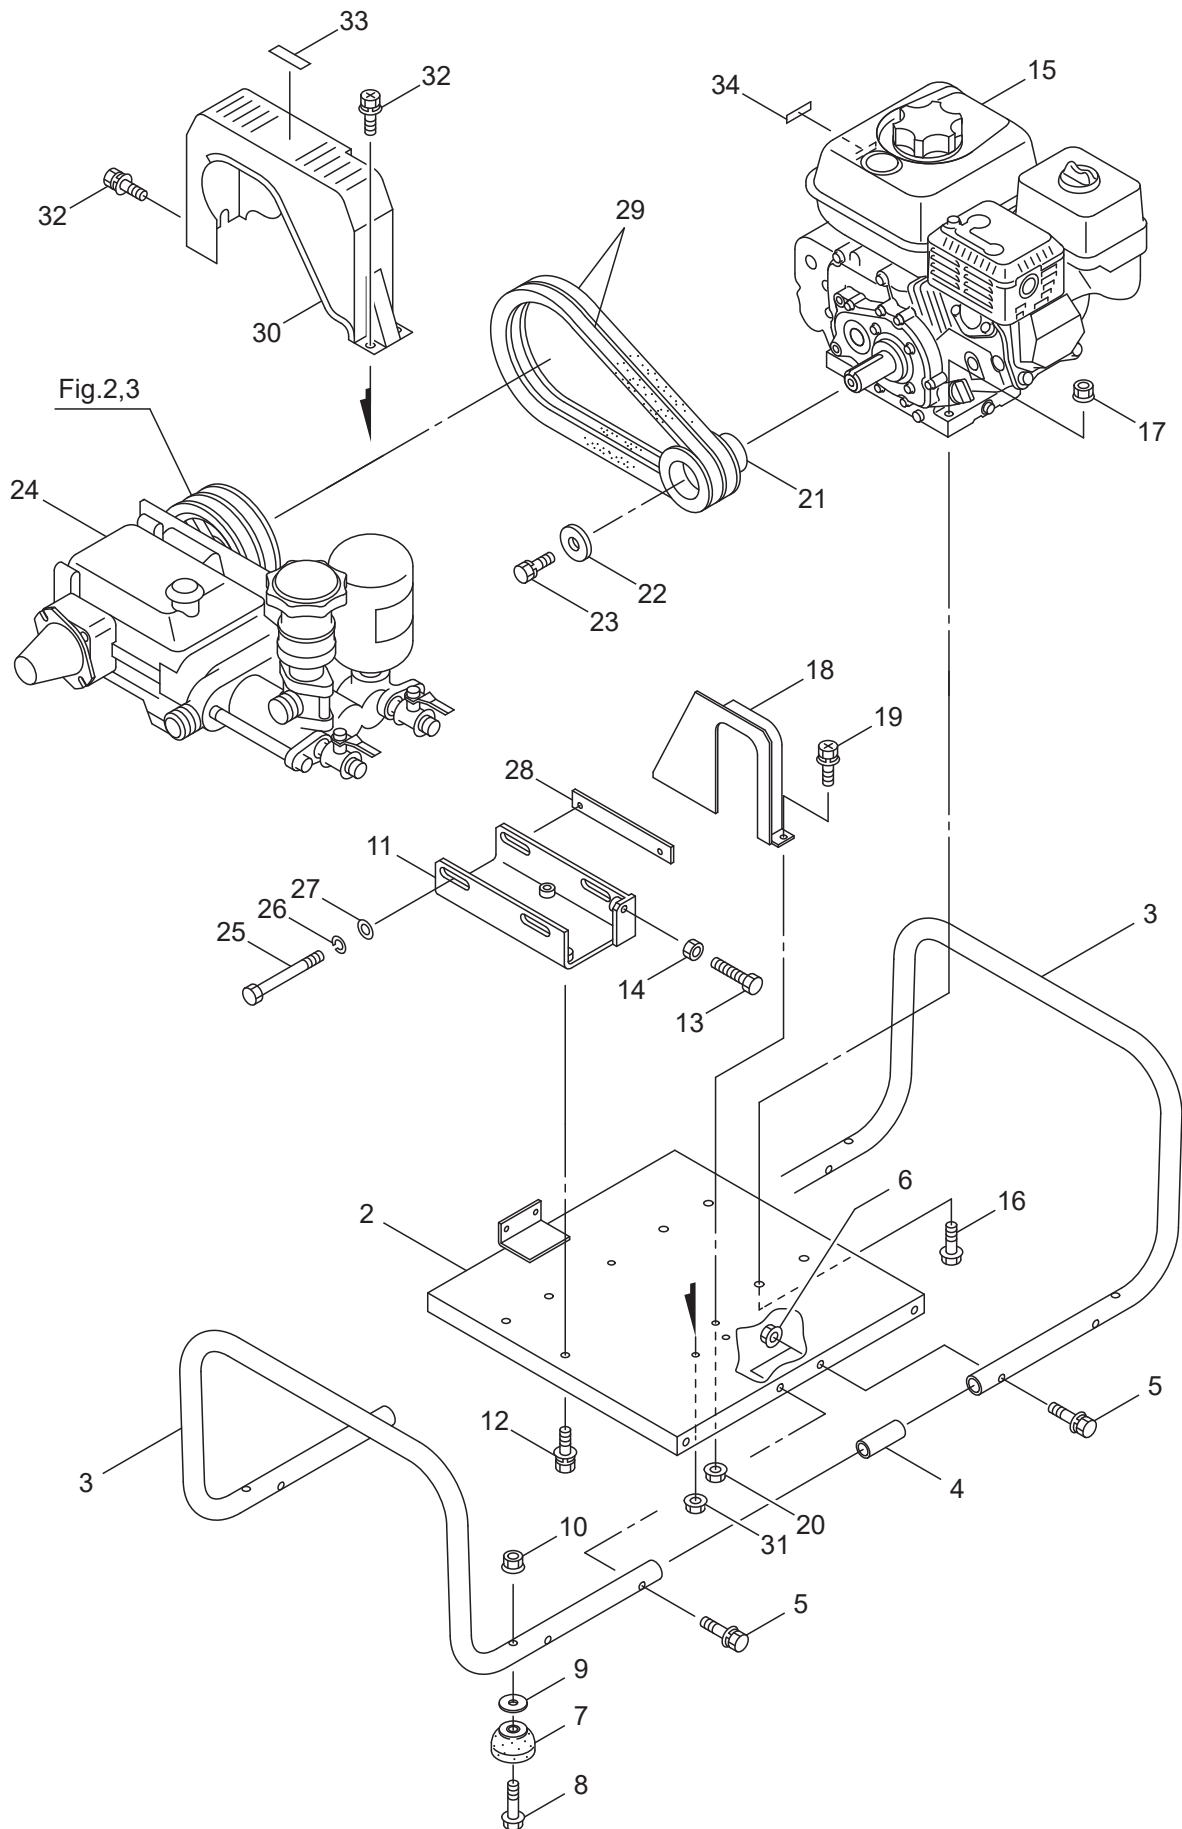

1. MS332ECH MAIN BODY

Ref.No.	Parts No.	Parts Name	Q'ty	Remarks
1-1	358585	MS332ECH	1	
1-2	835052	Base	1	
1-3	835054	Handle	2	
1-4	549756	Pipe	2	
1-5	092517	Bolt	8	M8X40
1-6	126201	Nut	8	M8
1-7	543921	Buffer	4	
1-8	092581	Bolt	4	M8X50
1-9	019059	Washer	4	8.5X25XT2.6
1-10	126201	Nut	4	M8
1-11	545640	Rail	1	
1-12	126763	Bolt	3	M8X20
1-13	080178	Bolt	1	M8X60
1-14	126521	Nut	1	M8
1-15	835055	Engine	1	GX160UT2 LX2
1-16	549532	Bolt	4	M8X35
1-17	126201	Nut	4	M8
1-18	835074	Stay	1	
1-19	092501	Bolt	2	M6X16
1-20	126756	Nut	2	M6
1-21	540379	V-pulley	1	89XA2
1-22	090116	Washer	1	8.5X34XT3.2
1-23	126258	Bolt	1	M8X20
1-24	818743	MS332	1	
1-25	126200	Bolt	2	M8X115X30
1-26	126232	Spring Washer	2	M8
1-27	127216	Washer	2	M8
1-28	549784	Plate Nut	1	M8
1-29	106384	V-Belt	2	
1-30	111218	Belt Cover	1	
1-31	126756	Nut	2	M6
1-32	092501	Bolt	4	M6X16
1-33	542232	Label	1	MARUYAMA
1-34	660222	Label	1