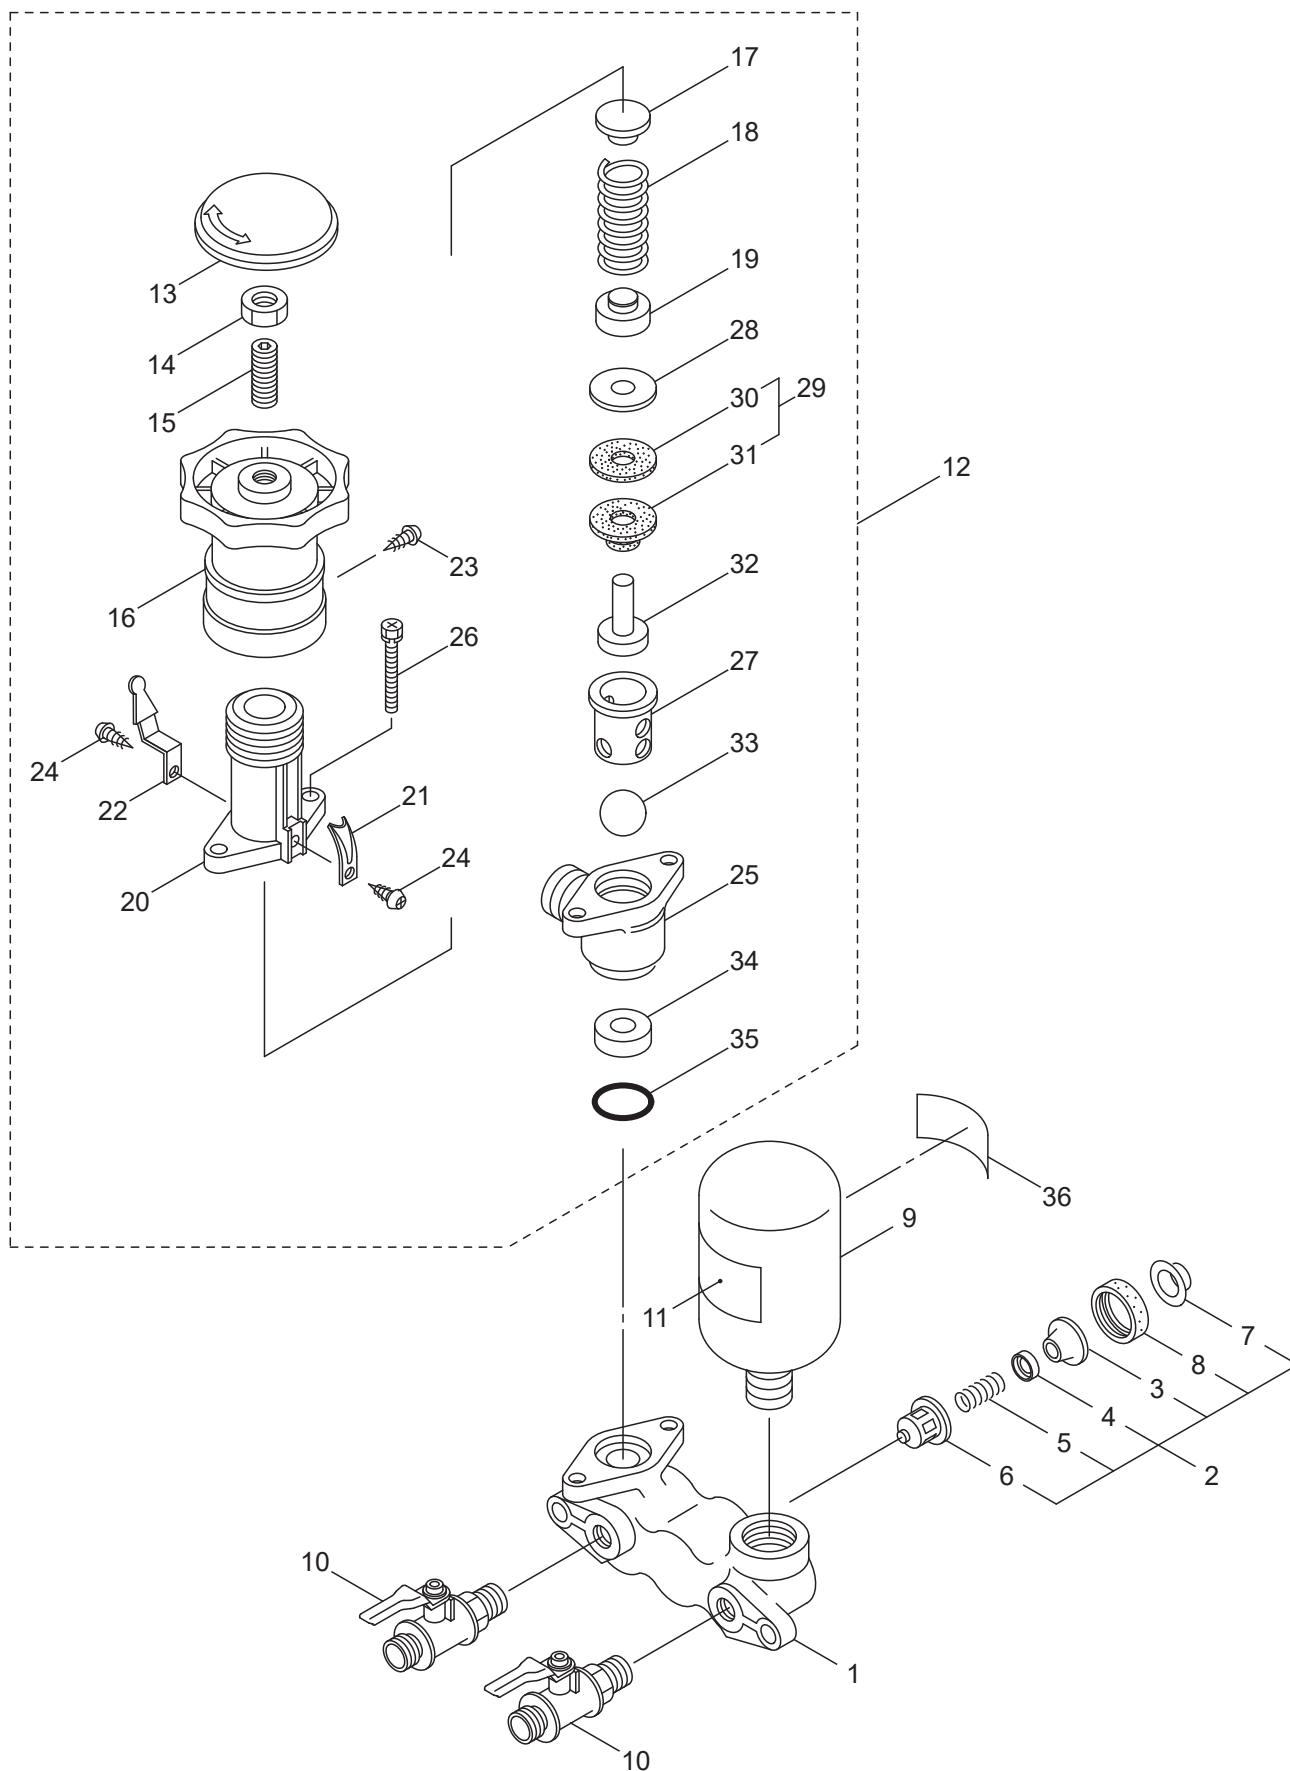

3. MS332ECH POWER SPRAYER (PRESSURE REGULATOR VALVE)

Ref.No.	Parts No.	Parts Name	Q'ty	Remarks
3-1	118409	Discharge Manifold	1	
3-2	120276	Discharge Valve Ass'y	3	Incl.3-8
3-3	120277	Discharge Valve Seat	3	
3-4	043723	Discharge Valve	3	16X1.5
3-5	043360	Spring	3	0.7-15L
3-6	120278	Retainer	3	
3-7	105513	Packing Ring	3	
3-8	105514	Valve Case	3	
3-9	117813	Air Chamber	1	
3-10	117609	Cock Ass'y	2	G1/4XR1/4
3-11	123041	Label	1	
3-12	131311	Pressure Regulator Valve Ass'y	1	Incl.13-35 MS155
3-13	130910	Cap	1	
3-14	126195	Nut	1	M10
3-15	088975	Set Screw	1	M10X49
3-16	130911	Knob	1	
3-17	126196	Valve Seat	1	17X2.3
3-18	105520	Spring	1	3.2-35L
3-19	105521	Retainer	1	
3-20	117448	Spring Case	1	
3-21	117440	Seat Spring	1	
3-22	105524	Pressure Gauge	1	
3-23	089882	Screw	2	M4X14L
3-24	127284	Tapping Screw	2	M4X6
3-25	118237	Body	1	
3-26	126197	Bolt	2	M6X55
3-27	012256	Retainer	1	
3-28	012255	Washer	1	6.2X22XT0.6
3-29	595606	Bellows Packing Set	1	Incl.30,31
3-30	016972	Bellows Packing	1	5X22X1.5
3-31	011451	Bellows	1	
3-32	016975	Valve Rod	1	
3-33	107238	Valve Ball	1	12.7
3-34	126246	Valve Seat	1	
3-35	014179	O-Ring	1	P20
3-36	123043	Label	1