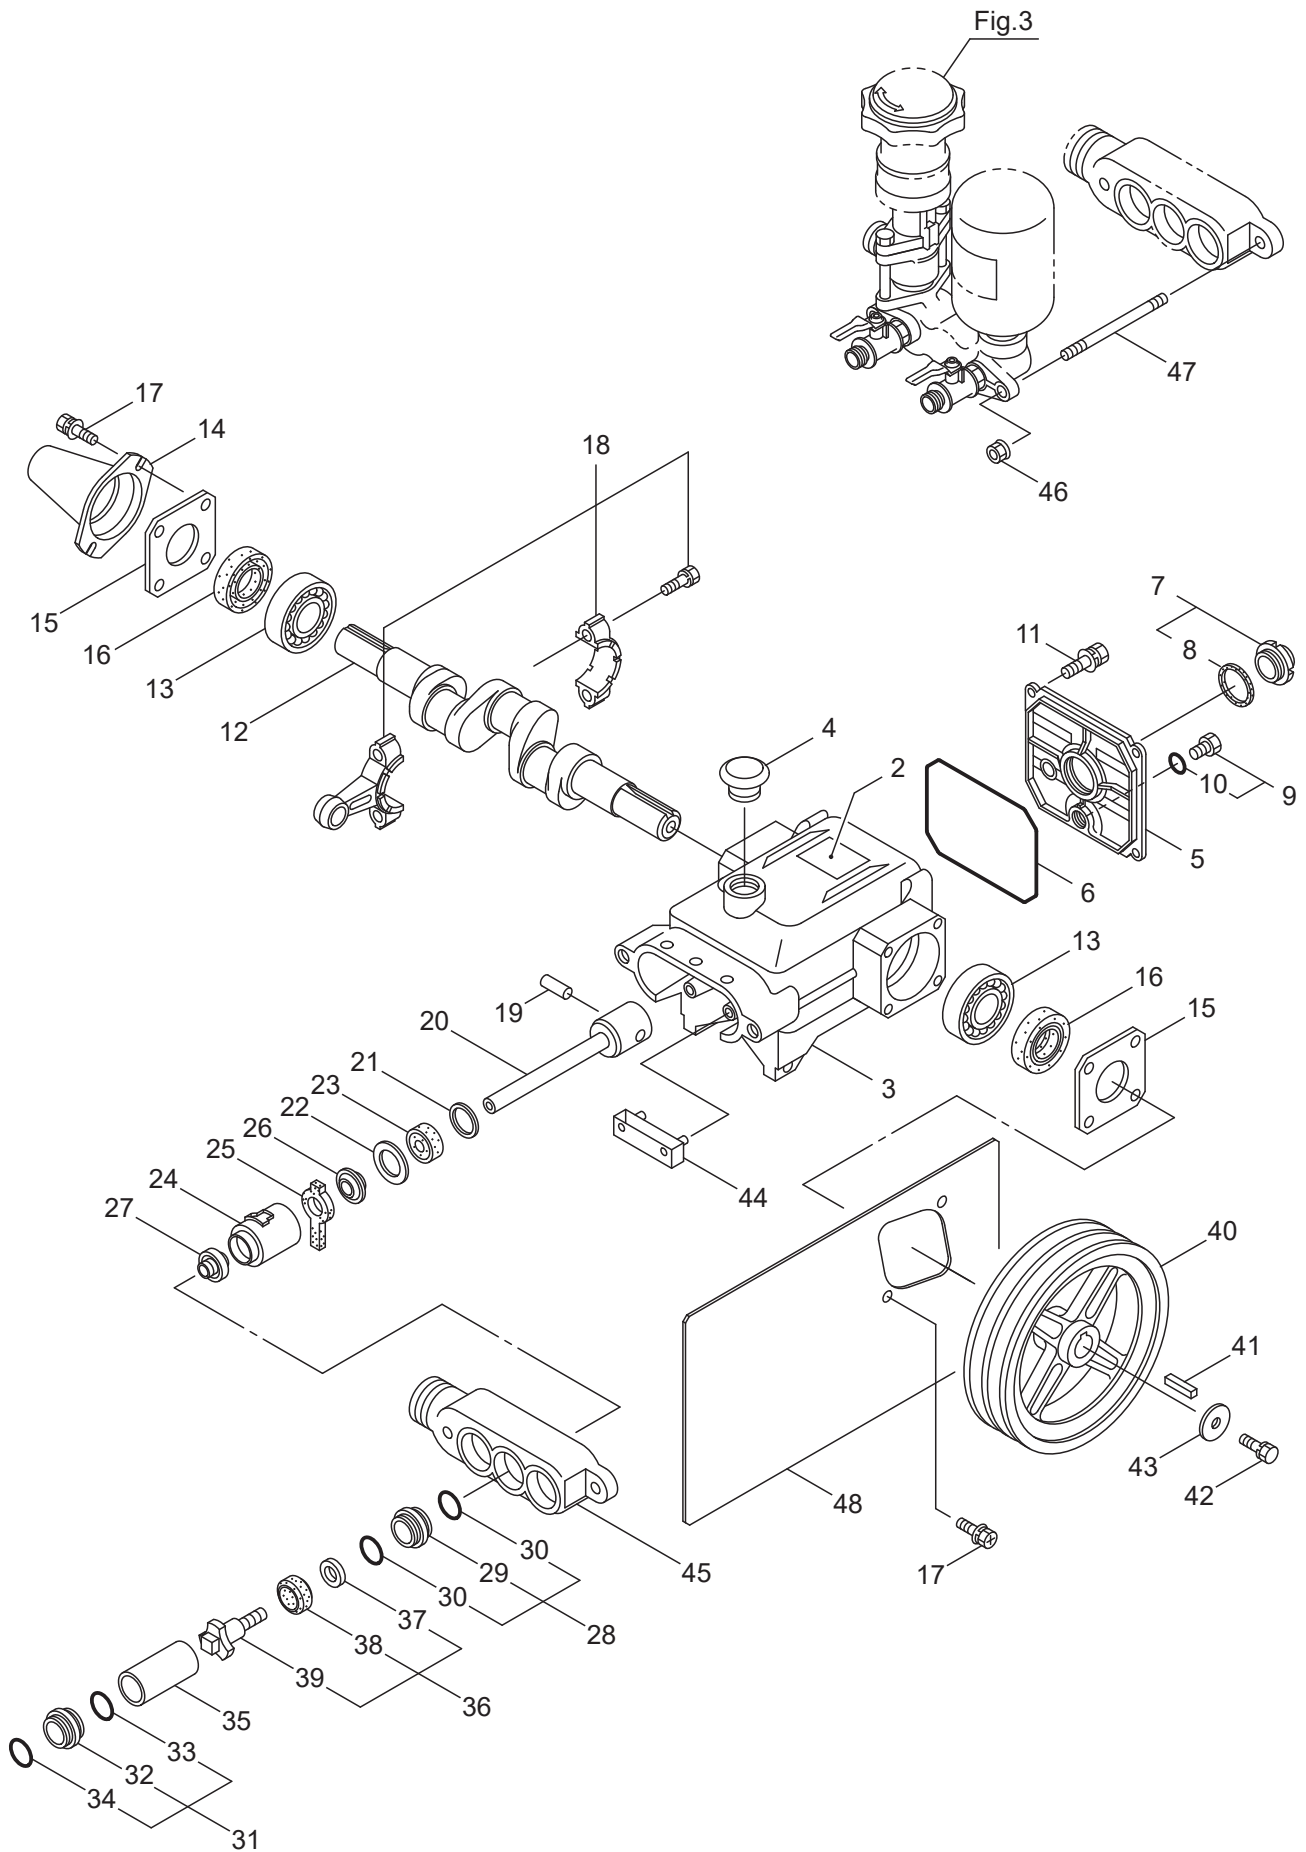

## 2. MS332ECH POWER SPRAYER (CRANKCASE, SUCTION VALVE)

525184-02

Ref.No.	Parts No.	Parts Name	Q'ty	Remarks
2-1	818743	MS332	1	MS332
2-2	133409	Label	1	
2-3	118176	Crankcase Ass'y	1	
2-4	117420	Oil Filler Cap	1	
2-5	830216	Rear Cover,Crankcase	1	
2-6	014041	O-Ring	1	S100
2-7	092241	Oil Gauge Ass'y	1	Incl.8
2-8	044428	Packing	1	25X34XT2
2-9	091376	Plug Ass'y	1	Incl.10 G1/4
2-10	023170	O-Ring	1	P12.5
2-11	125824	Bolt	4	M6X16
2-12	103921	Crankshaft	1	
2-13	014487	Bearing	2	#6304
2-14	025130	Shaft Protector	1	
2-15	117424	Plate	2	T1.2
2-16	117423	Oil Seal	2	
2-17	125824	Bolt	4	M6X16
2-18	048734	Connecting Rod Ass'y	3	
2-19	016948	Piston Pin	3	9X22
2-20	131358	Piston Rod	3	
2-21	126259	Washer	3	17X24XT1.2
2-22	126189	Washer	3	20X28XT1.2
2-23	025461	Oil Seal	3	S10.5247
2-24	027710	Seal Retainer	3	
2-25	130515	Felt Packing	3	10.5X24X5
2-26	026853	Packing	3	
2-27	100015	Seal	3	
2-28	091109	Adapter Ass'y	3	Incl.29,30
2-29	016957	Adapter	3	
2-30	015862	O-Ring	6	P21
2-31	091108	Adapter Ass'y	3	Incl.32-34
2-32	022931	Adapter	3	
2-33	015862	O-Ring	3	P21
2-34	023172	O-Ring	3	P22
2-35	108065	Cylinder Pipe	3	25X28.5X55
2-36	620661	Inlet Valve Ass'y	3	Incl.37-39
2-37	124277	Inlet Valve	3	6.1X20XT2.8
2-38	116121	Piston Packing	3	25
2-39	118628	Piston Retainer	3	
2-40	100837	V-Pulley	1	152-AX2
2-41	014543	Key	1	5X5X25
2-42	126258	Bolt	1	M8X20
2-43	126198	Washer	1	8.5X30XT3.2
2-44	027712	Oil Pan	1	
2-45	027713	Inlet Manifold	1	MS253