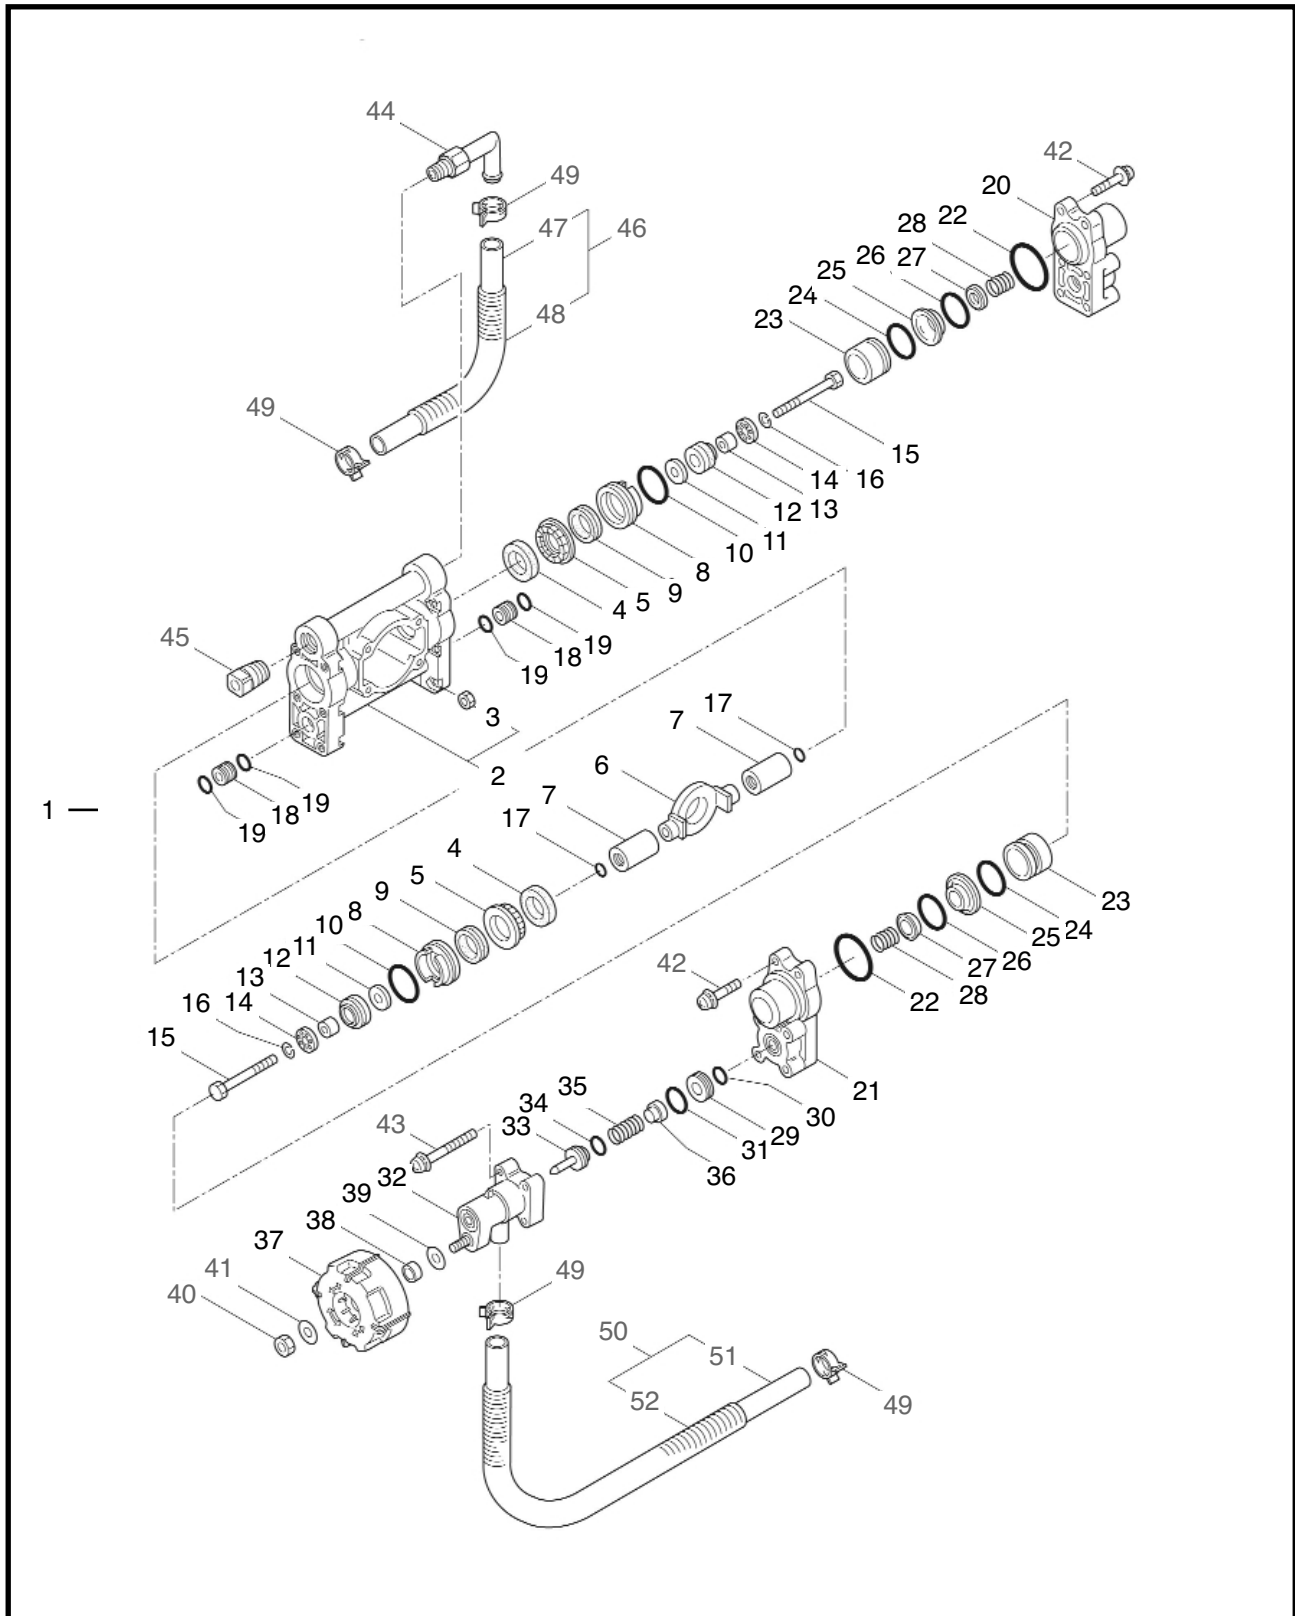

POWER SPRAYER

REF #	PART #	DESCRIPTION	Q'TY.	NOTES
1	125497	Pump Ass'y	1	Incl. 2-52, redcution gear 3-17
2	121831	Crankcase	1	Incl.3
3	081238	Nut	12	M5
4	102683	Oil Seal	2	G16244
5	106190	Collar	2	
6	121179	Connecting Rod	1	
7	118055	Sleeve	2	15x28.5
8	102358	Seal Retainer	2	
9	112252	Packing	2	
10	013977	O-Ring	2	S26
11	043426	Suction Valve Seat	2	5x17xt2.8
12	100441	Piston Packing	2	20.5
13	023357	Suction Valve Collar	2	5x8x10L
14	022023	Suction Valve Stopper	2	5x16xt3
15	118357	Bolt	2	M5x45x22
16	015848	Spring Washer	2	M5
17	021549	O-Ring	2	P5
18	100554	Spacer Pipe	2	6x12x10
19	014175	O-Ring	4	P9
20	103128	Cylinder Head (A)	1	
21	102634	Cylinder Head (B)	1	
22	013983	O-Ring	2	S31.5
23	103130	Cylinder Pipe	2	20x26x18L
24	023172	O-Ring	2	P22
25	118018	Valve Seat	2	
26	103575	O-Ring	2	23x1.5
27	043723	Discharge Valve	2	
28	043360	Discharge Valve Spring	2	
29	103746	Valve Seat	1	
30	011343	O-Ring	1	P10A
31	011346	O-Ring	1	P14
32	103132	Spring Case	1	
33	121618	Spring Retainer	1	
34	011682	O-Ring	1	P10
35	103759	Compression Coil Spring	1	
36	121619	Discharge Valve	1	
37	110780	Handle	1	
38	103270	Collar	1	8x10x5.3L
39	020012	Washer	5	8.5x14xt0.5

POWER SPRAYER

REF #	PART #	DESCRIPTION	Q'TY.	NOTES
40	081039	Nut	1	M8
41	014065	Washer	1	M8
42	121956	Screw	8	M5x32
43	816036	Screw	4	M5x60
44	102661	Elbow	1	
45	108460	Plug	1	PT3/8
46	118358	Hose Ass'y	1	Incl.47,48
47	118359	Hose	1	10x15x390L
48	118337	Tube	1	15x19.5x180L
49	103033	Band	4	150-05-00
50	118360	Hose Ass'y	1	Incl.51,52
51	118361	Hose	1	10x15x350L
52	118337	Tube	1	15x19.5x180L