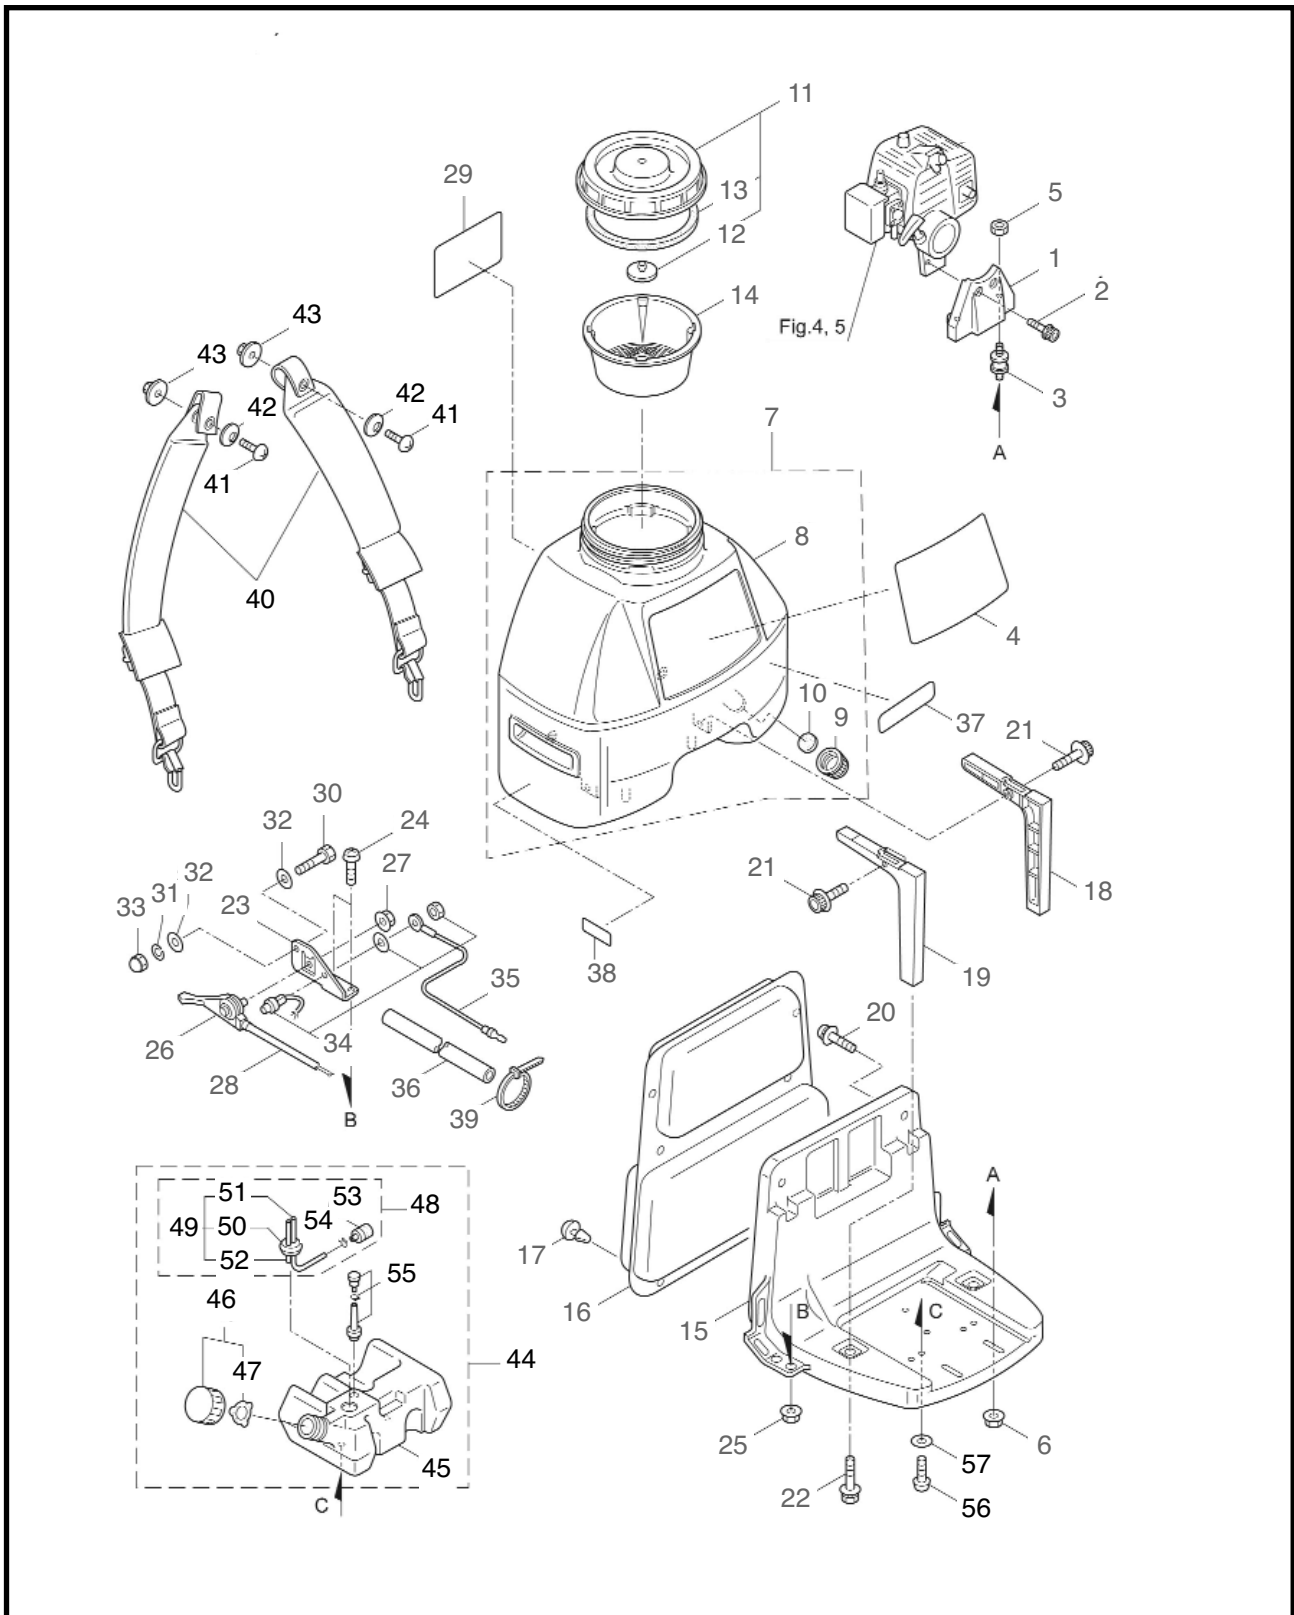

4 ILLUSTRATED PARTS LIST
BLMS074

MAIN BODY

REF #	PART #	DESCRIPTION	Q'TY.	NOTES
40	123105	Knapsack Band	1	
41	083445	Screw	2	M6x16
42	100603	Washer	2	6x23xt1.6
43	550132	Nut	2	M6
44	121625	Fuel Tank Ass'y	1	Incl.45-55
45	121626	Fuel Tank	1	
46	261584	Fuel Tank Cap Ass'y	1	Incl.47
47	261105	Gasket	1	
48	267309	Fuel Pipe Pick-up Ass'y	1	Incl.49-54
49	266955	Fuel Pipe Ass'y	1	Incl.50-52
50	261115	Grommet	1	
51	265469	Fuel Pipe	1	140L
52	263038	Return Pipe	1	3X6X85
53	264653	Filter Ass'y	1	125-552
54	261117	Clip	1	
55	261696	Breather Ass'y	1	
56	081414	Screw	2	M5X14
57	015479	Washer	2	5.3X16XT1.6