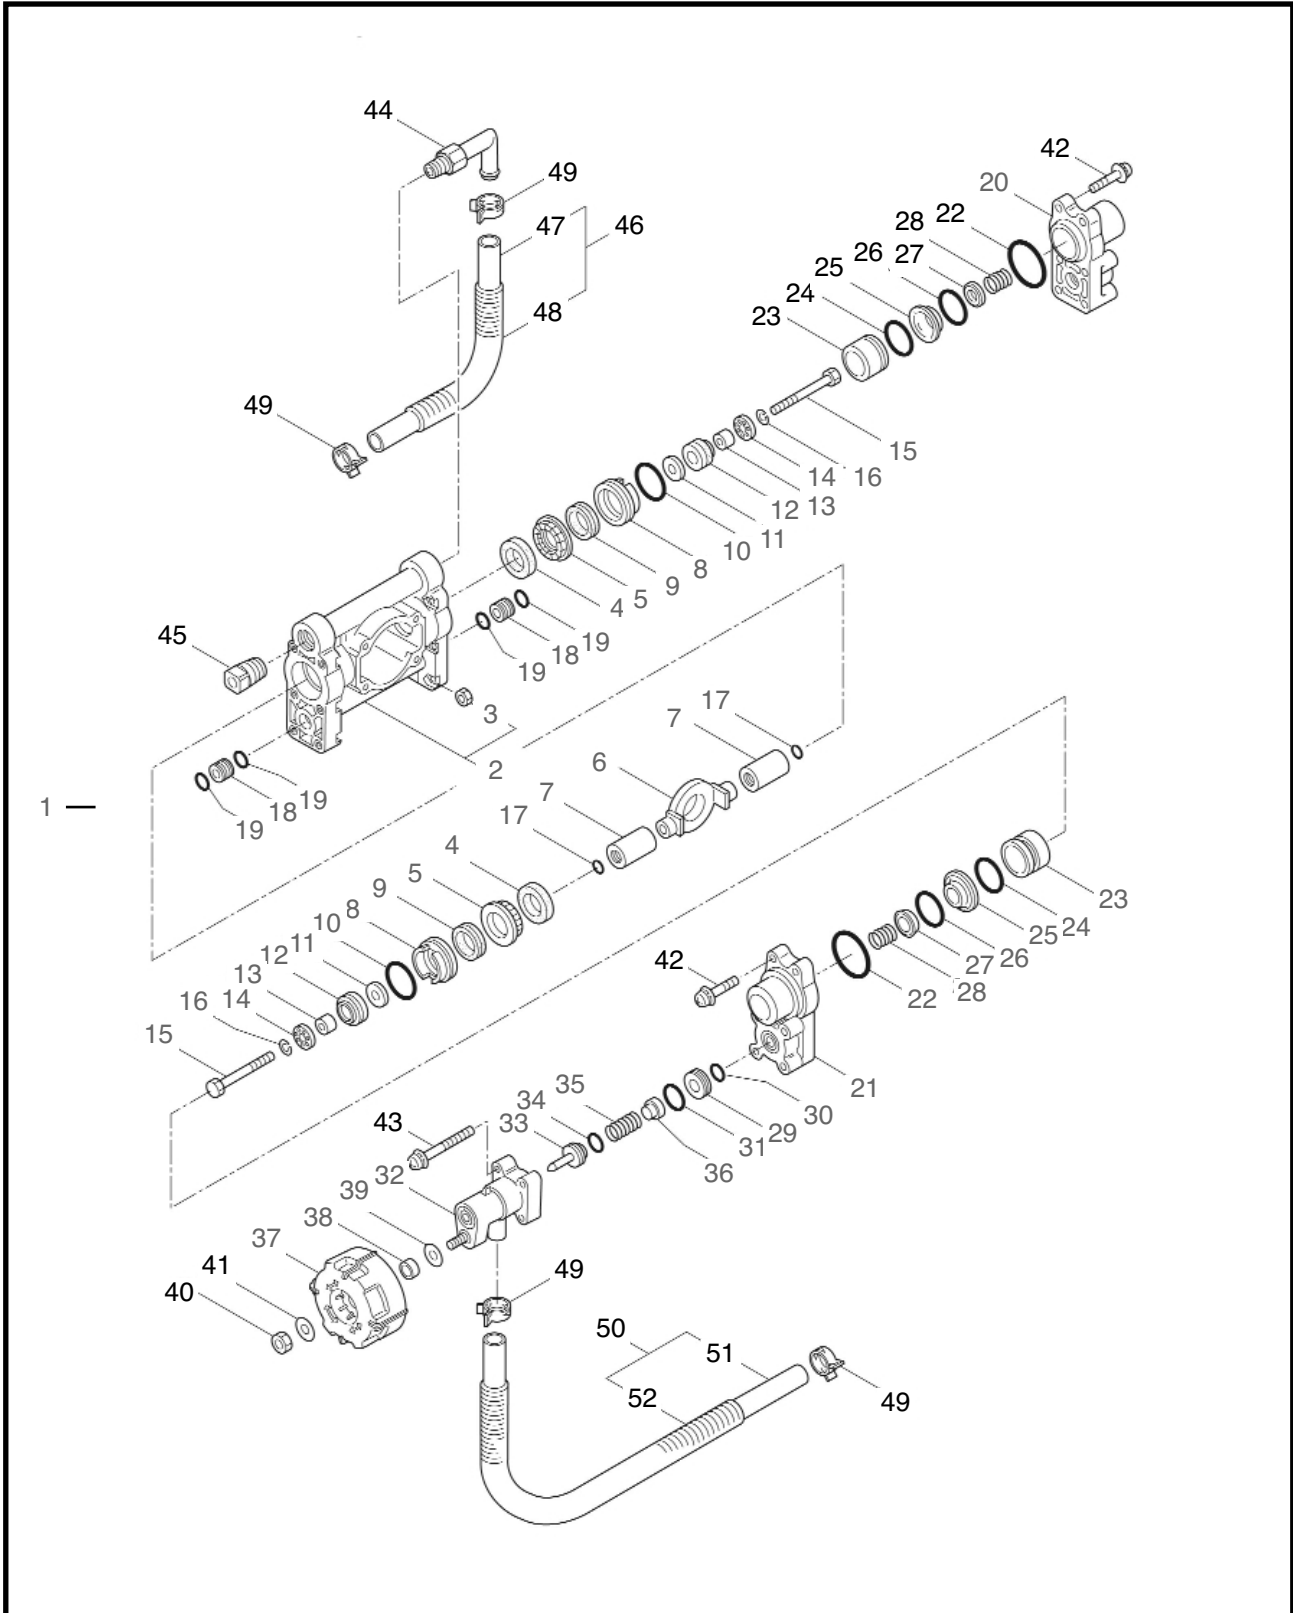

POWER SPRAYER

REF #	PART #	DESCRIPTION	Q'TY.	NOTES
1	125497	Pump Ass'y	1	Incl. 2-52, redcution gear 3-17
2	121831	Crankcase	1	Incl.3
3	081238	Nut	12	M5
4	102683	Oil Seal	2	G16244
5	106190	Collar	2	
6	121179	Connecting Rod	1	
7	118055	Sleeve	2	15x28.5
8	102358	Seal Retainer	2	
9	112252	Packing	2	
10	013977	O-Ring	2	S26
11	043426	Suction Valve Seat	2	5x17xt2.8
12	100441	Piston Packing	2	20.5
13	023357	Suction Valve Collar	2	5x8x10L
14	022023	Suction Valve Stopper	2	5x16xt3
15	118357	Bolt	2	M5x45x22
16	015848	Spring Washer	2	M5
17	021549	O-Ring	2	P5
18	100554	Spacer Pipe	2	6x12x10
19	014175	O-Ring	4	P9
20	103128	Cylinder Head (A)	1	
21	102634	Cylinder Head (B)	1	
22	013983	O-Ring	2	S31.5
23	103130	Cylinder Pipe	2	20x26x18L
24	023172	O-Ring	2	P22
25	118018	Valve Seat	2	
26	103575	O-Ring	2	23x1.5
27	043723	Discharge Valve	2	
28	043360	Discharge Valve Spring	2	
29	103746	Valve Seat	1	
30	011343	O-Ring	1	P10A
31	011346	O-Ring	1	P14
32	103132	Spring Case	1	
33	121618	Spring Retainer	1	
34	011682	O-Ring	1	P10
35	103759	Compression Coil Spring	1	
36	121619	Discharge Valve	1	
37	110780	Handle	1	
38	103270	Collar	1	8x10x5.3L
39	020012	Washer	5	8.5x14xt0.5

POWER SPRAYER

REF #	PART #	DESCRIPTION	Q'TY.	NOTES
40	081039	Nut	1	M8
41	014065	Washer	1	M8
42	121956	Screw	8	M5x32
43	816036	Screw	4	M5x60
44	102661	Elbow	1	
45	108460	Plug	1	PT3/8
46	118358	Hose Ass'y	1	Incl.47,48
47	118359	Hose	1	10x15x390L
48	118337	Tube	1	15x19.5x180L
49	103033	Band	4	150-05-00
50	118360	Hose Ass'y	1	Incl.51,52
51	118361	Hose	1	10x15x350L
52	118337	Tube	1	15x19.5x180L