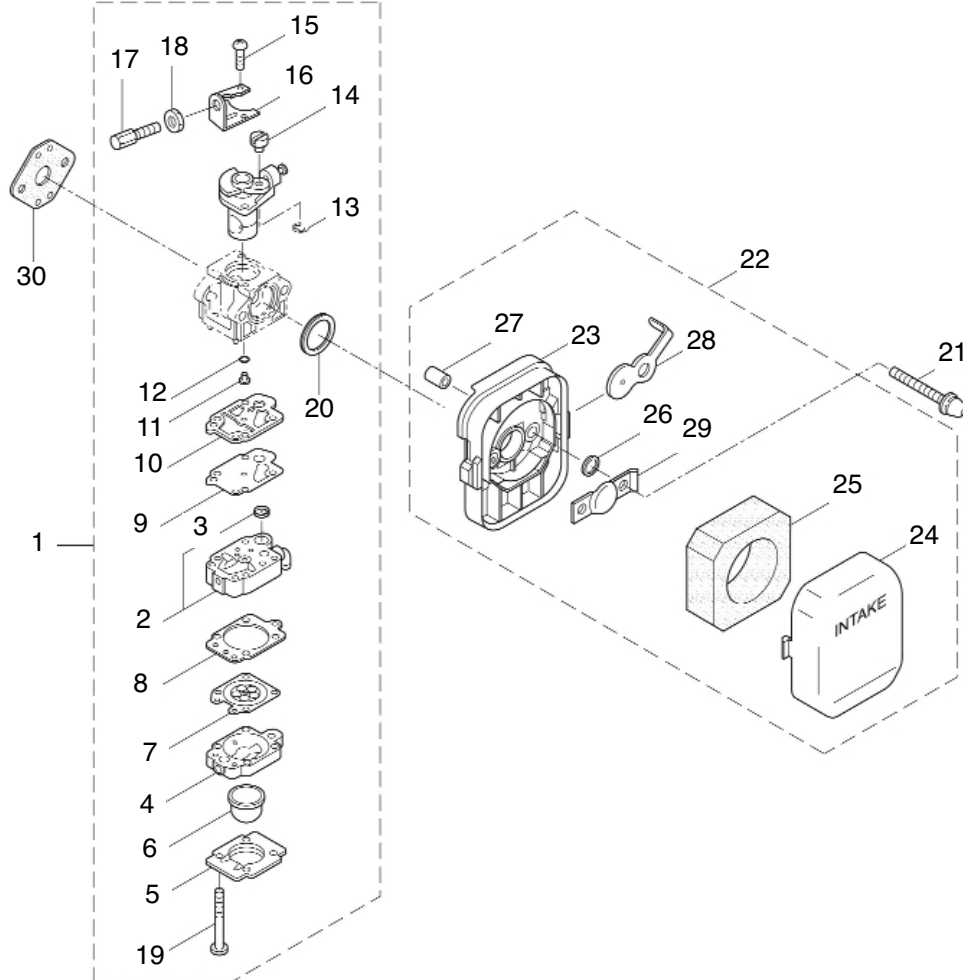

CARBURETOR

REF #	PART #	DESCRIPTION	Q'TY.	NOTES
1	268313	Carburetor Ass'y	1	WYJ-261 Incl.2-20
2	263739	Pump Body	1	WB5-2571 Incl.3
3	261872	Screen	1	WB140-70
4	262991	Purge Body	1	WB5-2557
5	262992	Cover Plate	1	WB21-3147
6	261874	Primer Bulb	1	WB188-12
7	268501	Diaphragm, Metering	1	WB95-586
8	262993	Gasket	1	WB92-359
9	262994	Diaphragm, Fuel Pump	1	WB95-99
10	262995	Gasket	1	WB92-258
11	281487	Main Jet	1	WB112-3070 #37
12	261871	O-Ring	1	WB16-104
13	261876	E-Ring	1	WB16-71
14	261658	Swivel	1	WB52-34
15	261875	Screw	2	WB96-323
16	264677	Bracket	1	WB167-143
17	261877	Adapter	1	WB96-412
18	261878	Nut	1	WB134-57M6
19	262996	Screw	4	WB96-425
20	261657	Packing	1	WB16-171
21	264016	Cap Screw	2	M5X60
22	266422	Air Filter Ass'y	1	CAA-77 Incl.23-29
23	263005	Housing	1	WB181-106
24	262998	Cover	1	WB21-3074
25	263006	Element	1	WB125-88
26	263000	Washer	1	
27	263001	Sleeve	2	
28	266423	Choke Valve	1	
29	263003	Plate	1	
30	261864	Gasket	1