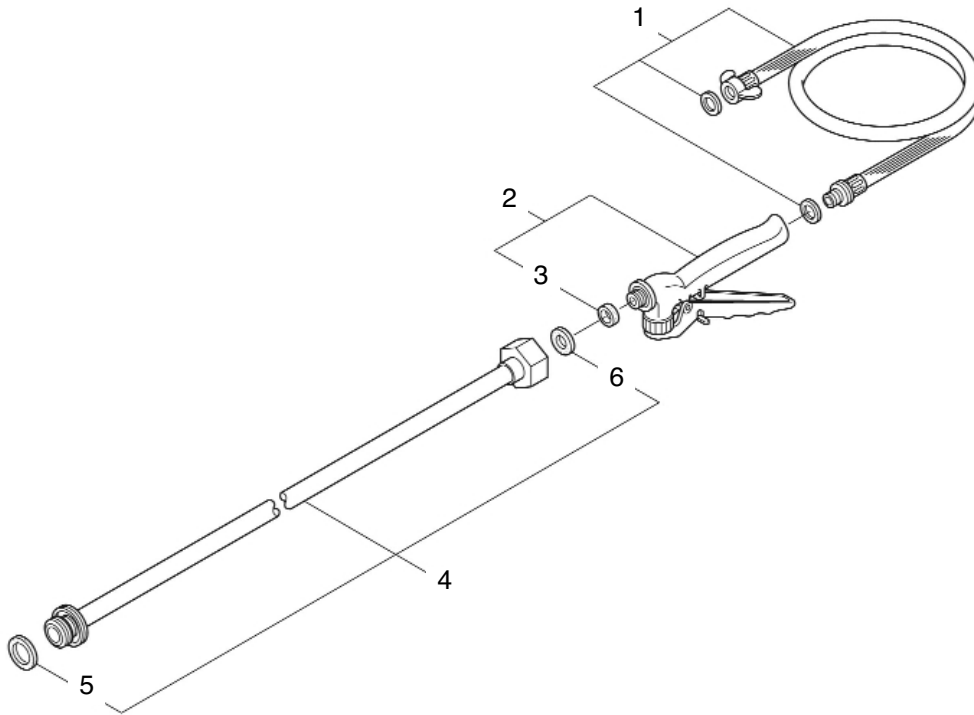

ACCESSORIES

REF #	PART #	DESCRIPTION	Q'TY.	NOTES
1	123244	Hose Ass'y	1	
2	112852	Lever Cock	1	Incl.3
3	112850	Packing	1	11.5x15.5xt1.5
4	124040	Nozzle Pipe	1	Incl.5,6 8X680L G1/4
5	112850	Packing	1	11.5x15.5xt1.5
6	119218	Packing	1	7x11xt2
7	117958	Wide Nozzle Ass'y	1	Incl.8-11 NH-V-2M-2-D5
8	103170	Nozzle Pipe	1	H-606
9	103171	Packing	2	H-704
10	118266	Nozzle Plate	2	NN-D-5
11	103173	Cap	2	
12	210418	Box Wrench	1	13X19X(+)
13	062047	L-Spanner	1	3mm
14	105489	L-Spanner	1	4mm
15	125547	Instruction Manual	1	MS074(MUS)
16	216007	Warranty Card	1