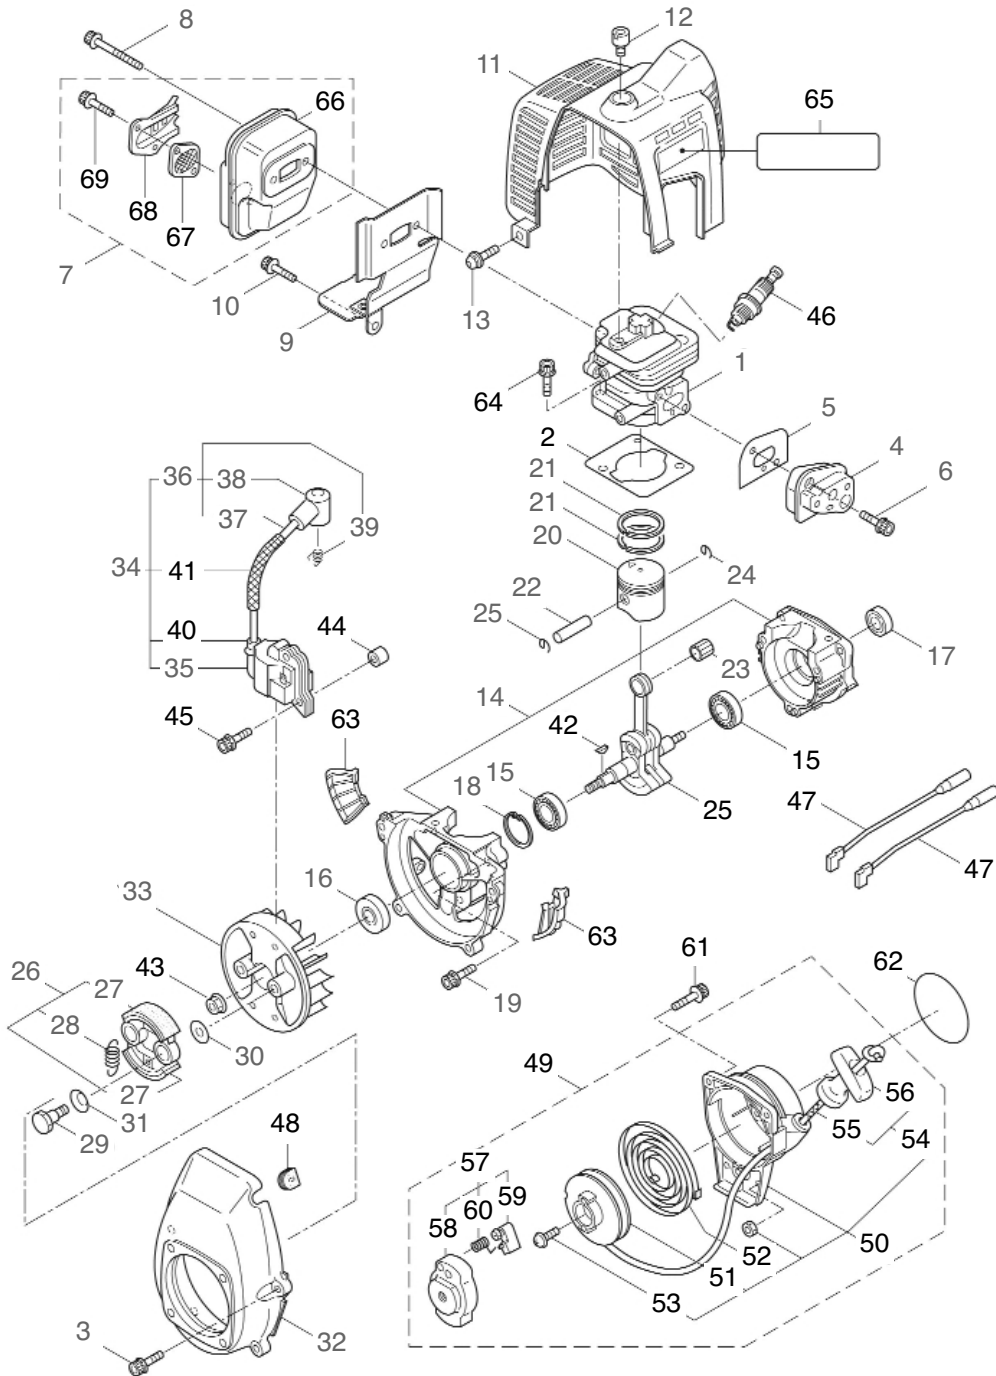

ENGINE

REF #	PART #	DESCRIPTION	Q'TY.	NOTES
38	261074	Plug Boot	1	10855-40131
39	261075	Connector	1	10805-40061
40	261072	Cap	1	10855-40101
41	268418	Insulator	1	13144-60105,100
42	261076	Woodruff Key	1	3X10
43	261417	Nut, Rotor	1	M8
44	268380	Spacer	2	
45	261256	Cap Screw	2	M4X25
46	261200	Spark Plug	1	BPM6Y
47	267492	Lead	2	130L
48	261202	Grommet	1	
49	268488	Recoil Starter Ass'y	1	Incl.50-60
50	264489	Recoil Ass'y	1	Incl.51-55
51	261621	Pulley	1	
52	261622	Spiral Spring	1	
53	262922	Screw	1	MFZN2
54	261626	Rope Ass'y	1	Incl.55,56
55	261627	Starter Rope	1	3X890L
56	261628	Starter Grip	1	
57	268489	Starter Pawl Ass'y	1	Incl.57-59
58	268490	Starter Pulley	1	M8
59	263473	Pawl	1	
60	263474	Return Spring	1	
61	265726	Cap Screw	3	M4X16
62	282059	Label	1	MS074
63	264582	Screen	2	
64	267290	Screw	2	M5X20
65	281919	Label	1	EPA 23cc
66	267052	Muffler Comp.	1	
67	267056	Spark Arrestor	1	
68	267053	Muffler Tail	1	
69	265107	Cap Screw	2	M4X10