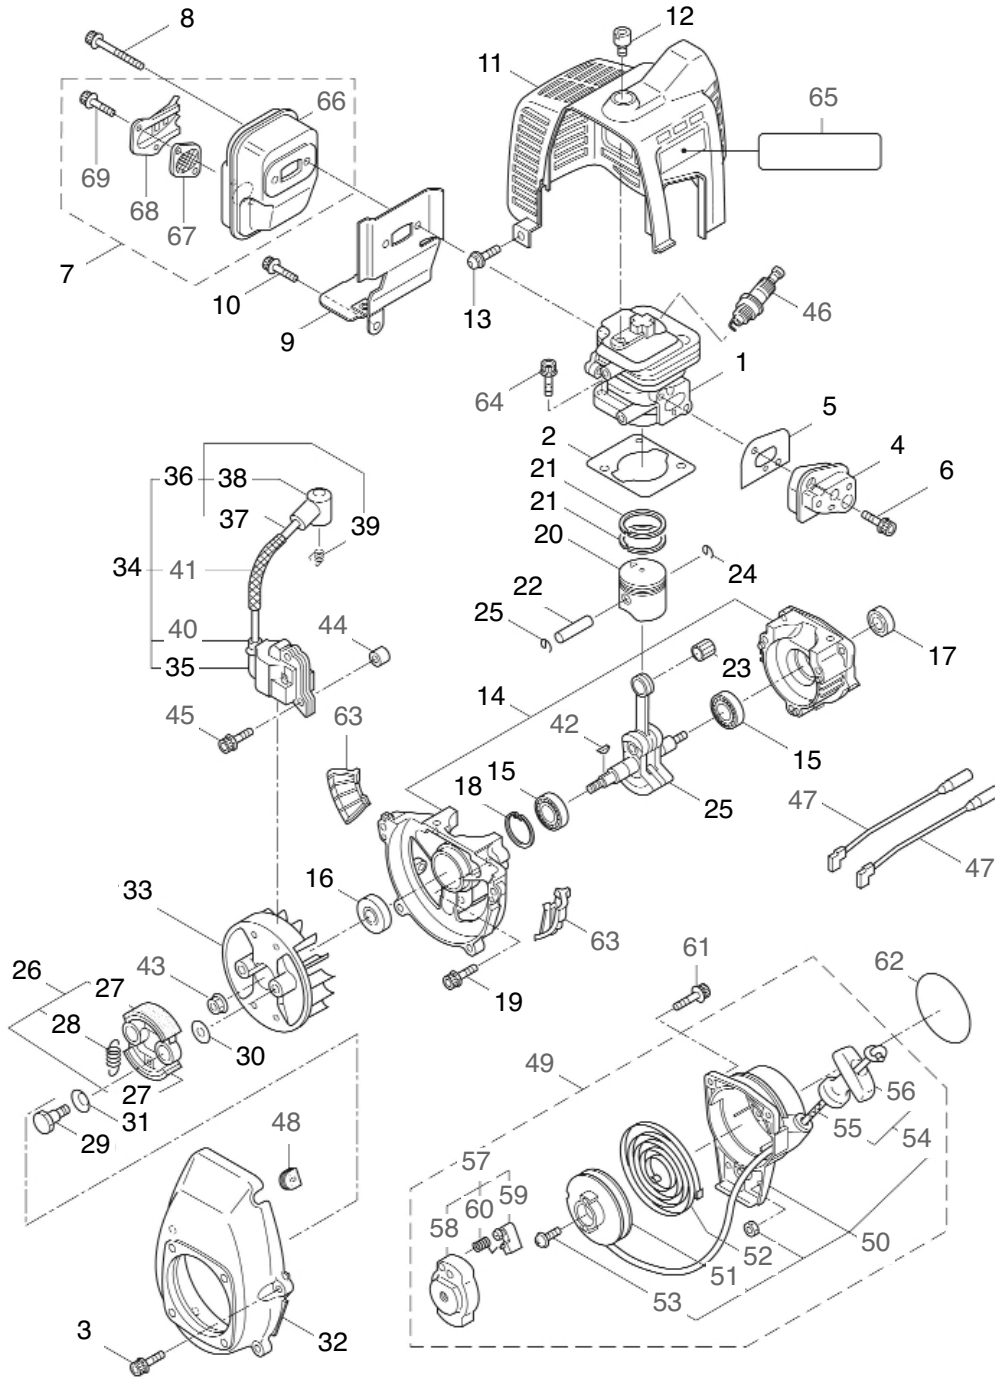

ENGINE

REF #	PART #	DESCRIPTION	Q'TY.	NOTES
1	266249	Cylinder	1	New gasket required
2	267178	Gasket	1	
3	261250	Cap Screw	4	M5X20
4	265802	Insulator	1	New gasket required
5	267049	Gasket	1	
6	265924	Cap Screw	2	M5X25
7	267051	Muffler Assembly	1	Incl. 66-69
8	266264	Cap Screw	2	M5X50
9	267189	Gasket Comp.	1	
10	266264	Cap Screw	1	M5X16
11	267060	Top Cover	1	
12	264022	Knob	1	
13	267177	Screw	1	M5X16
14	267063	Crankcase	1	
15	280488	Bearing	2	PPL6001
16	261492	Oil Seal	1	ISCD12287
17	261386	Oil Seal	1	ISCD12227
18	055185	Snap Ring	1	#28
19	261612	Cap Screw	3	M5X30
20	266467	Piston	1	
21	264891	Piston Ring	2	(2)required
22	261036	Piston Pin	1	5.7X8X23.5L
23	263957	Bearing, Needle	1	KTV81112EG01 B2
24	261576	Clip, Piston	2	
25	267193	Crankshaft/Conn. Rod Ass'y	1	
26	264887	Clutch Ass'y	1	Incl.27,28
27	264888	Clutch Shoe	2	(2)required
28	264889	Spring, Clutch	1	
29	264505	Bolt	2	
30	261189	Washer	2	6X16.5Xt1.2
31	261777	Wave Washer	2	
32	269063	Fan Cover	1	
33	261356	Rotor/Fan	1	10701-31531
34	267173	Ignition Coil Ass'y	1	Incl.35-41
35	267174	Coil	1	
36	267403	Spark Plug Wire Ass'y	1	10756-40854 Incl.37-39
37	267404	Spark Plug Wire	1	12195-55155