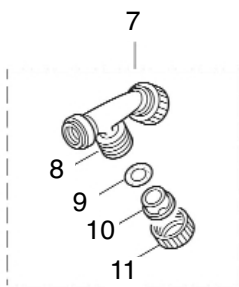

ACCESSORIES

REF #	PART #	DESCRIPTION	Q'TY.	NOTES
1	123244	Hose Ass'y	1	
2	112852	Lever Cock	1	Incl.3
3	112850	Packing	1	11.5x15.5xt1.5
4	124040	Nozzle Pipe	1	Incl.5,6 8X680L G1/4
5	112850	Packing	1	11.5x15.5xt1.5
6	119218	Packing	1	7x11xt2
7	117958	Wide Nozzle Ass'y	1	Incl.8-11 NH-V-2M-2-D5
8	103170	Nozzle Pipe	1	H-606
9	103171	Packing	2	H-704
10	118266	Nozzle Plate	2	NN-D-5
11	103173	Cap	2	
12	210418	Box Wrench	1	13X19X(+)
13	062047	L-Spanner	1	3mm
14	105489	L-Spanner	1	4mm
15	125547	Instruction Manual	1	MS074(MUS)
16	216007	Warranty Card	1