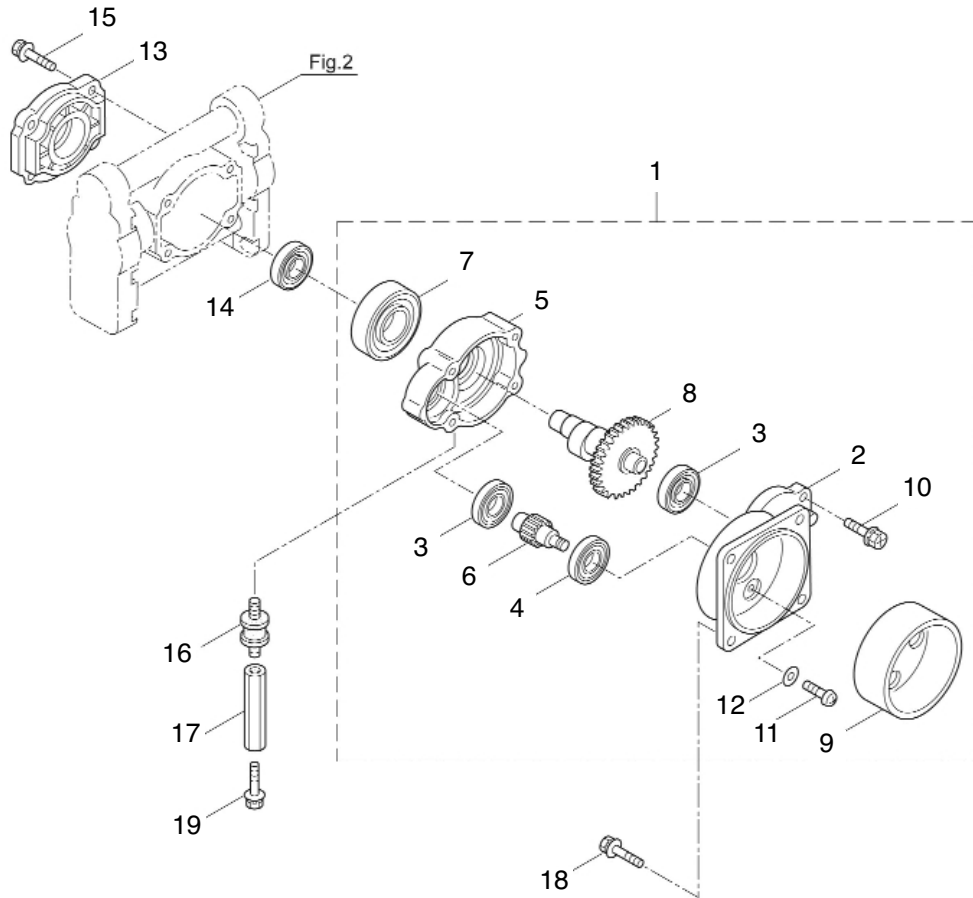

REDUCTION GEAR

REF #	PART #	DESCRIPTION	Q'TY.	NOTES
1	121621	Reduction Gear Ass'y	1	Incl.2-12
2	103137	Clutch Case	1	
3	102680	Bearing	2	#6000ZZ
4	112184	Bearing	1	#6000DDU
5	103138	Gear Case	1	
6	118200	Pinion Gear	1	
7	103144	Bearing	1	#6004ZZ
8	121622	Crankshaft	1	
9	103627	Clutch Drum	1	
10	092519	Bolt	2	M6x16
11	081456	Screw	2	M6x20
12	107736	Spack	2	
13	118006	Bearing Case	1	
14	102680	Bearing	1	#6000ZZ
15	118085	Bolt	4	M6x55
16	104706	Buffer	1	
17	118304	Nut	1	M6x50
18	092548	Bolt	4	M5x15
19	123951	Bolt	1	M6x16