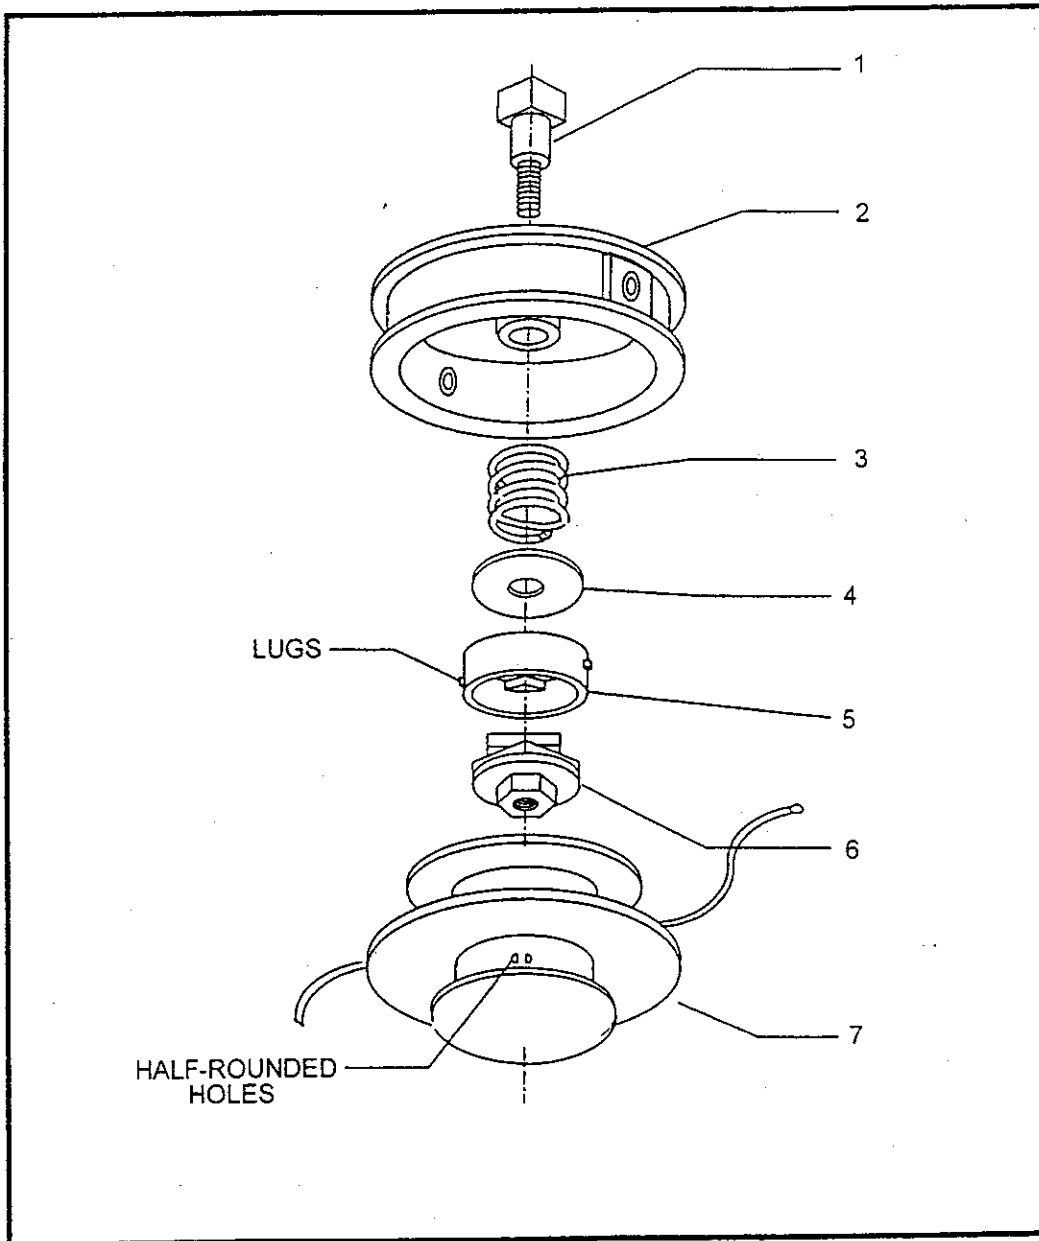

SEMI MATIC TAP HEAD (840568)

Ref No.	Part No.	Description	Q'ty	Notes
1	840570	Shaft Bolt	1	
2	840571	Housing W/Eyelets	1	
3	840406	Spring	1	
4	840573	Washer	1	
5	840574	Outer Drive	1	
6	840575	Inner Cam	1	
7	840576	Spool W/Line	1	