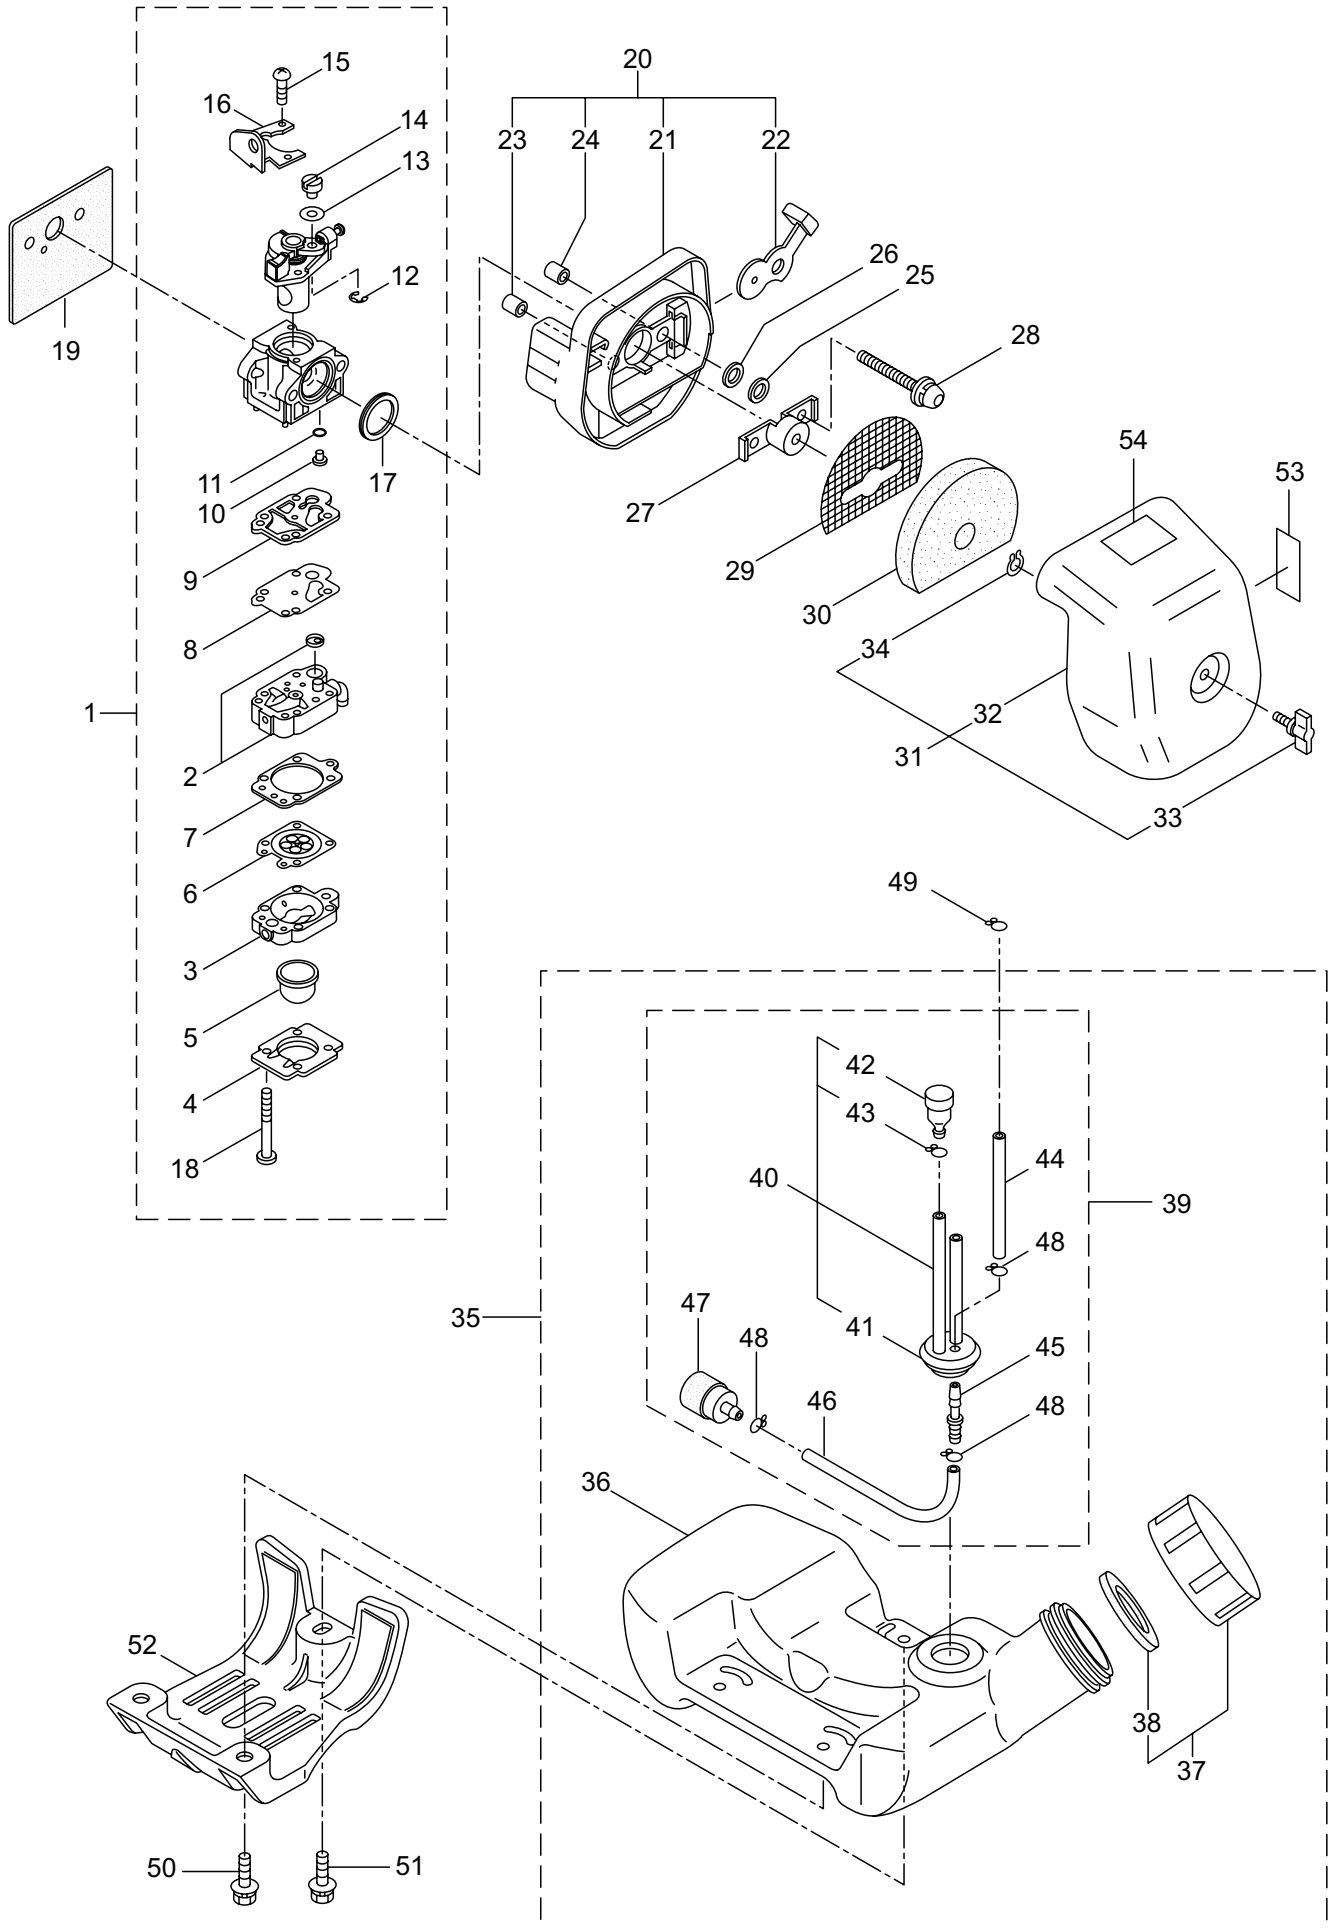

4. TPP27
CARBURETOR, FUEL TANK

Ref. No.	Parts No.	Parts Name	Q'ty	Remarks
4-1	286259	Carburetor Ass'y	1	Incl.2-18
4-2	264155	Pump Body	1	
4-3	262991	Purge Body	1	
4-4	262992	Cover Plate	1	
4-5	261874	Primer Bulb	1	
4-6	283905	Diaphragm, Meterring	1	
4-7	262993	Gasket	1	
4-8	262994	Diaphragm, Fuel Pump	1	
4-9	282576	Gasket	1	
4-10	281487	Jet	1	
4-11	261871	O-Ring	1	
4-12	261876	E-Ring	1	
4-13	264678	Washer	1	
4-14	261658	Swivel	1	
4-15	261875	Screw	2	
4-16	264677	Bracket	1	
4-17	261657	Packing	1	
4-18	262996	Screw	4	
4-19	269762	Gasket	1	
4-20	268055	Air Filter Case Ass'y	1	Incl.21-24
4-21	268056	Air Filter Case	1	
4-22	268057	Valve	1	
4-23	268157	Sleeve	1	5.5X7.1X6
4-24	268412	Sleeve	1	5.2X7.1X6.4
4-25	263345	Packing	1	7.2X11XT1.3
4-26	263942	Washer	1	7.2X12XT0.15
4-27	263815	Stay	1	
4-28	264016	Cap Screw	2	M5X60
4-29	265026	Screen	1	
4-30	265027	Foam Element	1	
4-31	268058	Air Filter Cover Ass'y	1	Incl.32-34
4-32	268059	Air Filter Cover	1	
4-33	281438	Knob	1	
4-34	261734	Snap Ring	1	#5
4-35	289034	Fuel Tank Ass'y	1	Incl.36-48
4-36	284820	Fuel Tank	1	
4-37	289043	Fuel Tank Cap Ass'y	1	Incl.38
4-38	287058	Gasket	1	
4-39	289035	Fuel Pipe Pick-up Ass'y	1	Incl.40-48
4-40	289036	Fuel Pipe Ass'y	1	Incl.41-43
4-41	268065	Grommet	1	
4-42	261590	Breather	1	
4-43	261117	Clip	1	
4-44	289028	Pipe A	1	3X5X53L
4-45	288921	Joint	1