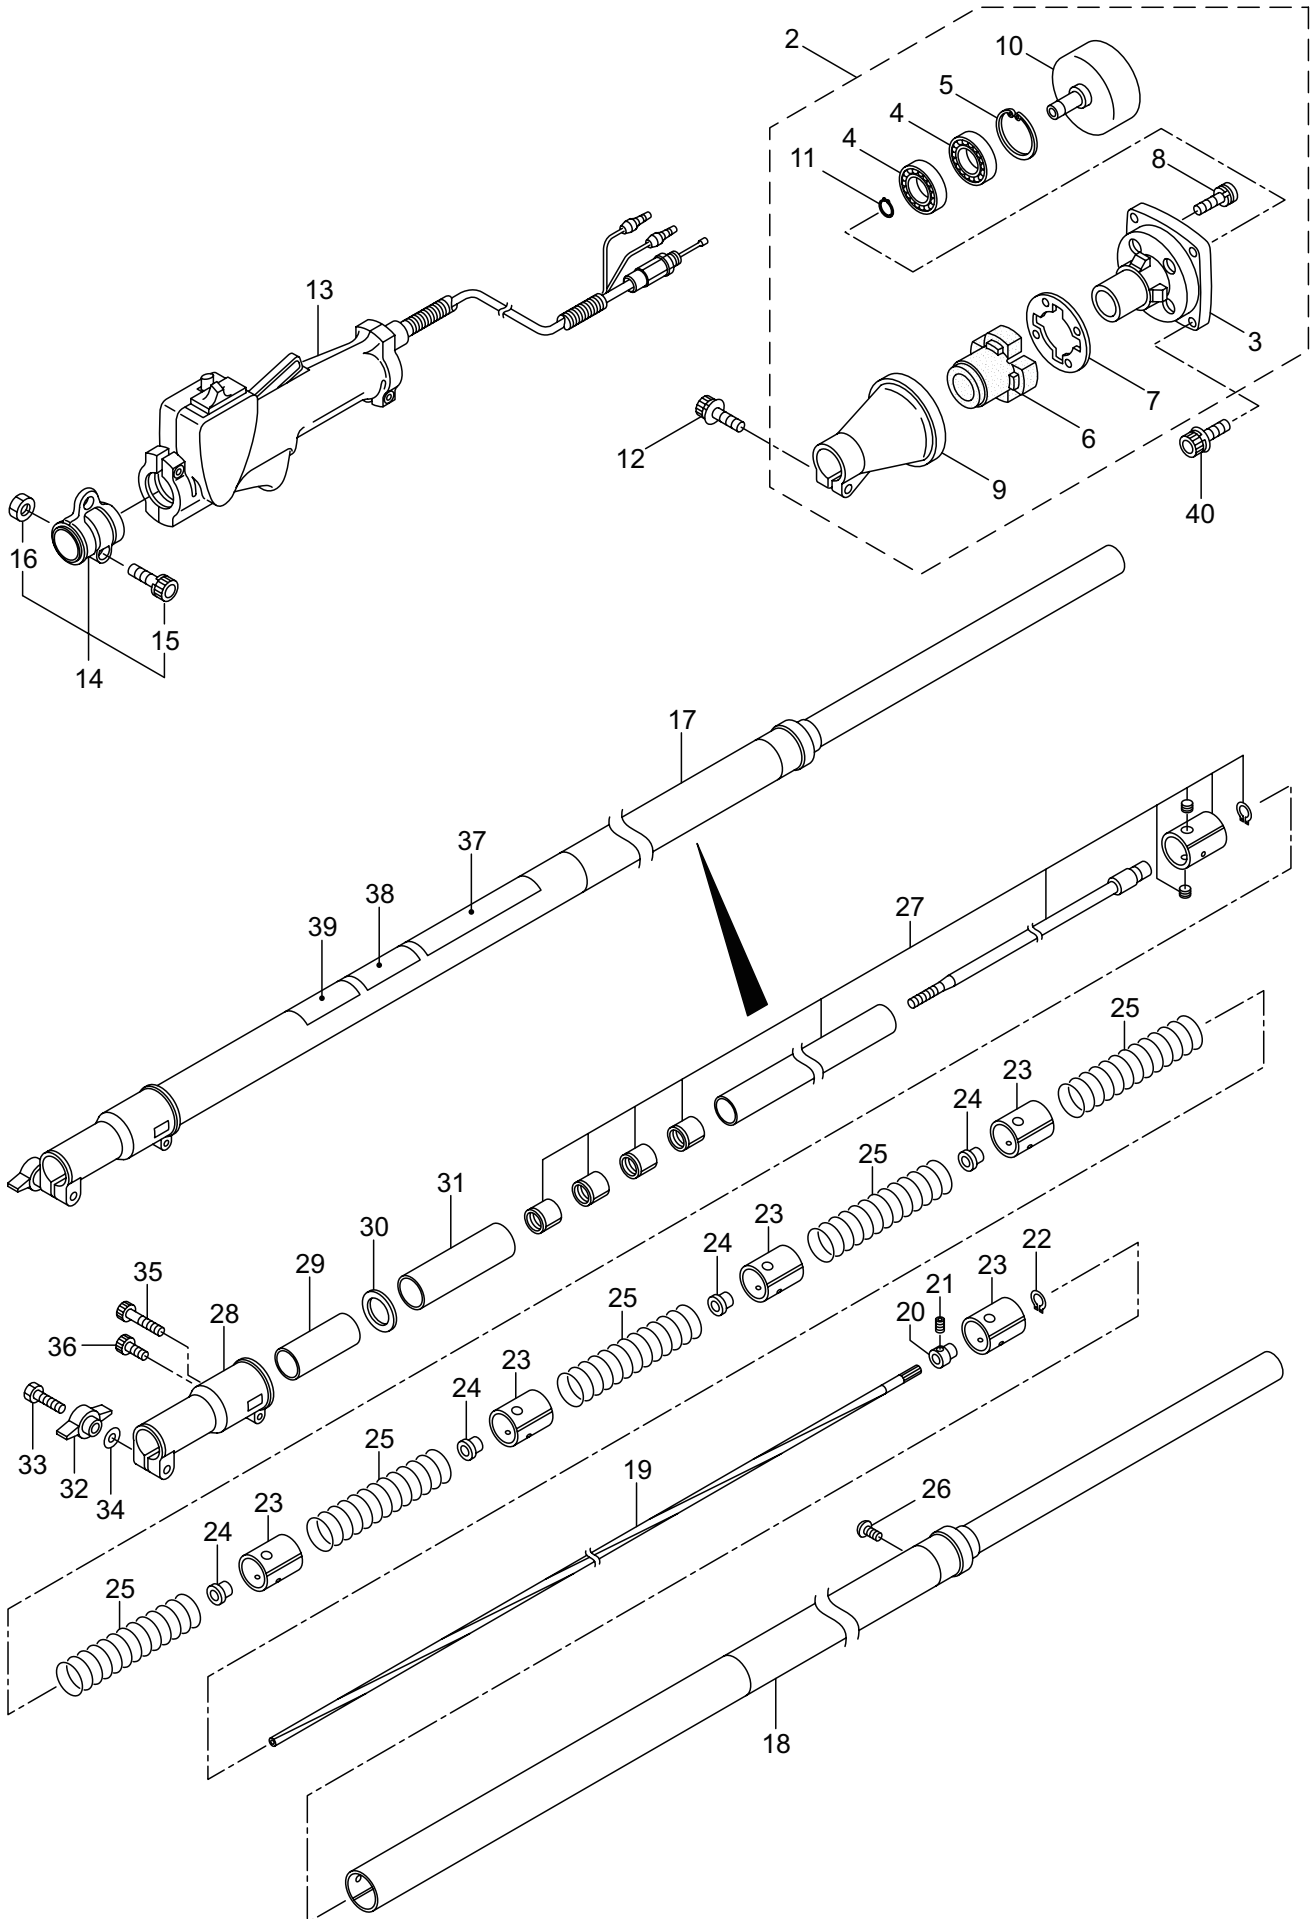

2015.04.

P/N 524009

1. TPP27
MAIN BODY

Ref. No.	Parts No.	Parts Name	Q'ty	Remarks
1-1	364463	TPP27	1	
1-2	224201	Clutch Case Ass'y	1	Incl.3-11
1-3	214592	Bearing Case	1	
1-4	214161	Bearing	2	#6000ZZ
1-5	054676	Snap Ring	1	#26
1-6	214162	Buffer	1	
1-7	214163	Washer	1	
1-8	092033	Screw	4	M5X15
1-9	214593	Driveshaft Tube Adapter	1	
1-10	220551	Clutch Drum	1	
1-11	014210	Snap Ring	1	#10
1-12	261246	Cap Screw	1	M5X25
1-13	229001	Throttle Trigger	1	
1-14	234694	Hanging Bracket Ass'y	1	Incl.15,16
1-15	234702	Cap Screw	1	M5X20
1-16	126993	Nut	1	M5X0.8
1-17	237254	Telescopic Pipe Ass'y	1	Incl.18-36
1-18	237574	Guide Pipe Ass'y	1	
1-19	237575	Drive Shaft	1	
1-20	237576	Set Collar	1	
1-21	237577	Cap Screw	1	M5X6
1-22	055186	Snap Ring	1	#12
1-23	237578	Bush Holder	5	
1-24	237579	Drive Bush	4	
1-25	237580	Spring	5	
1-26	233364	Screw	1	4X8
1-27	237581	Main Pipe Ass'y	1	
1-28	237582	Slide Holder	1	
1-29	237583	Sleeve	1	
1-30	237584	Slide Holder Washer	1	
1-31	237585	Cushion Tube	1	
1-32	237586	Knob	1	
1-33	237587	Bolt	1	M8X40
1-34	237588	Flat Washer	1	8.7X17.6XT1.6
1-35	237589	Cap Screw	1	M6X25
1-36	237590	Cap Screw	1	M5X10
1-37	237255	Label	1	
1-38	219937	Label	1	
1-39	231896	Label	1	
1-40	261250	Cap Screw	4	M5X20