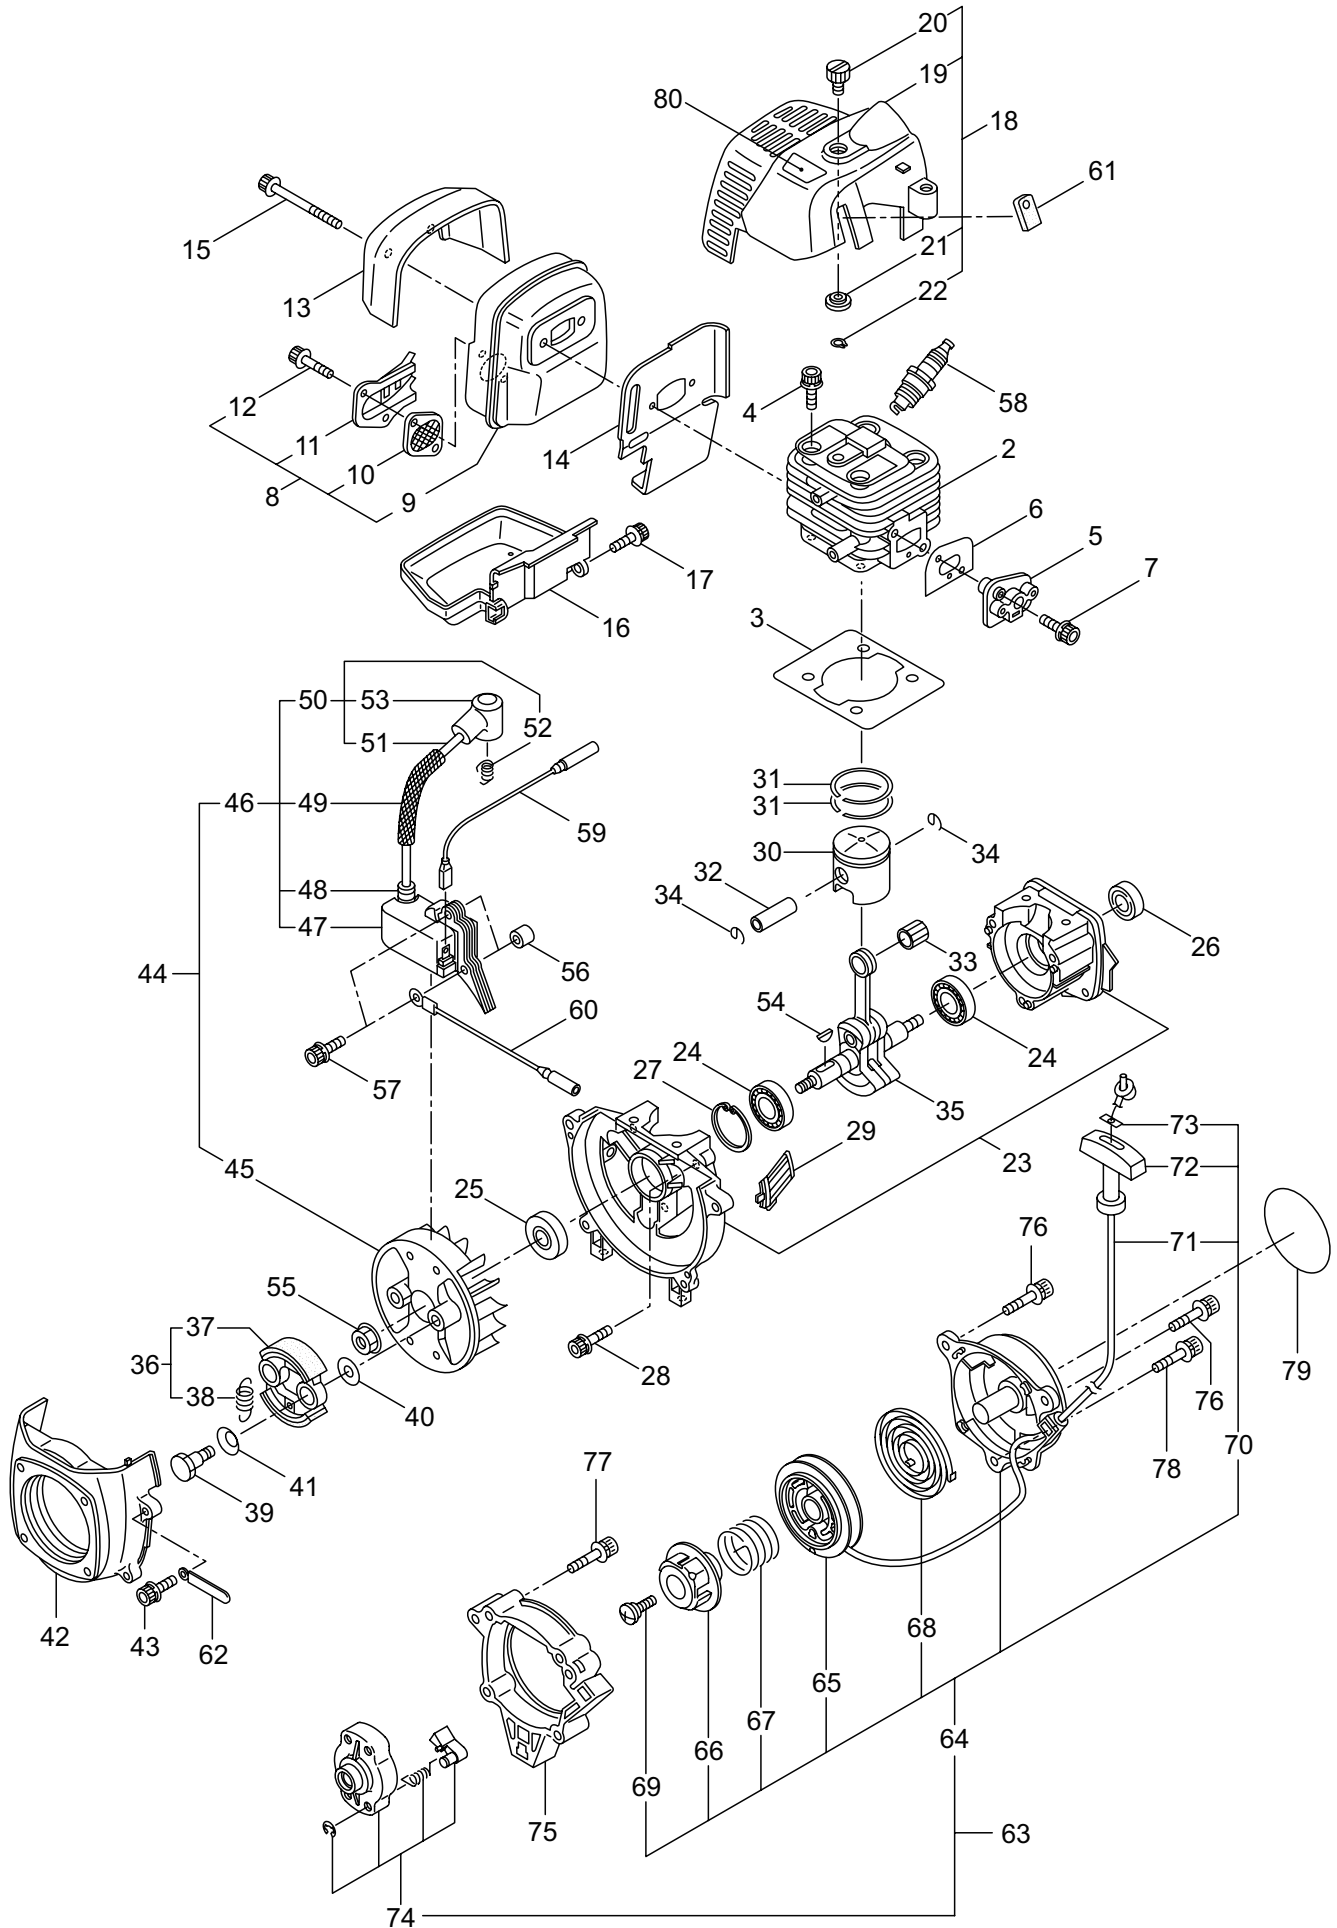

3. TPP27 ENGINE

Ref. No.	Parts No.	Parts Name	Q'ty	Remarks
3-1	859753	Engine	1	
3-2	283734	Cylinder	1	
3-3	283783	Gasket	1	
3-4	261250	Cap Screw	4	M5X20
3-5	269144	Insulator	1	New gasket required
3-6	267049	Gasket	1	
3-7	265924	Cap Screw	2	M5X25WSW
3-8	282208	Muffler Ass'y	1	Incl.9-12
3-9	282209	Muffler Comp.	1	
3-10	267056	Spark Arrester	1	
3-11	268171	Muffler Tail	1	
3-12	265107	Cap Screw	2	M4X10
3-13	284071	Holder	1	
3-14	283940	Gasket	1	
3-15	266402	Cap Screw	2	M5X55
3-16	281435	Under Cover	1	
3-17	267191	Cap Screw	1	M5X16WSW
3-18	281742	Top Cover Ass'y	1	Incl.19-22
3-19	281434	Top Cover	1	
3-20	261018	Knob	1	
3-21	261020	Spacer	1	
3-22	261734	Snap Ring	1	#5
3-23	289582	Crankcase	1	
3-24	280488	Bearing	2	PPL6001
3-25	261492	Oil Seal	1	
3-26	261386	Oil Seal	1	
3-27	055185	Snap Ring	1	#28
3-28	261612	Cap Screw	3	M5X30
3-29	281442	Screen	1	
3-30	272809	Piston	1	
3-31	261496	Piston Ring	2	(2)Required
3-32	261497	Piston Pin	1	5.7X8X27.5
3-33	261037	Bearing,Needle	1	
3-34	261576	Clip, Piston Pin	2	
3-35	265197	Crankshaft/Conn.Rod Ass'y	1	
3-36	267327	Clutch Ass'y	1	Incl.37,38
3-37	267342	Clutch Shoe	2	(2)Required
3-38	267345	Spring, Clutch	1	
3-39	264505	Bolt	2	
3-40	261189	Washer	2	6X16.5XT1.2
3-41	261777	Wave Washer	2	
3-42	281433	Fan Cover	1	
3-43	261250	Cap Screw	4	M5X20
3-44	283729	Magneto Ass'y	1	Incl.45-53
3-45	268253	Rotor/Fan	1