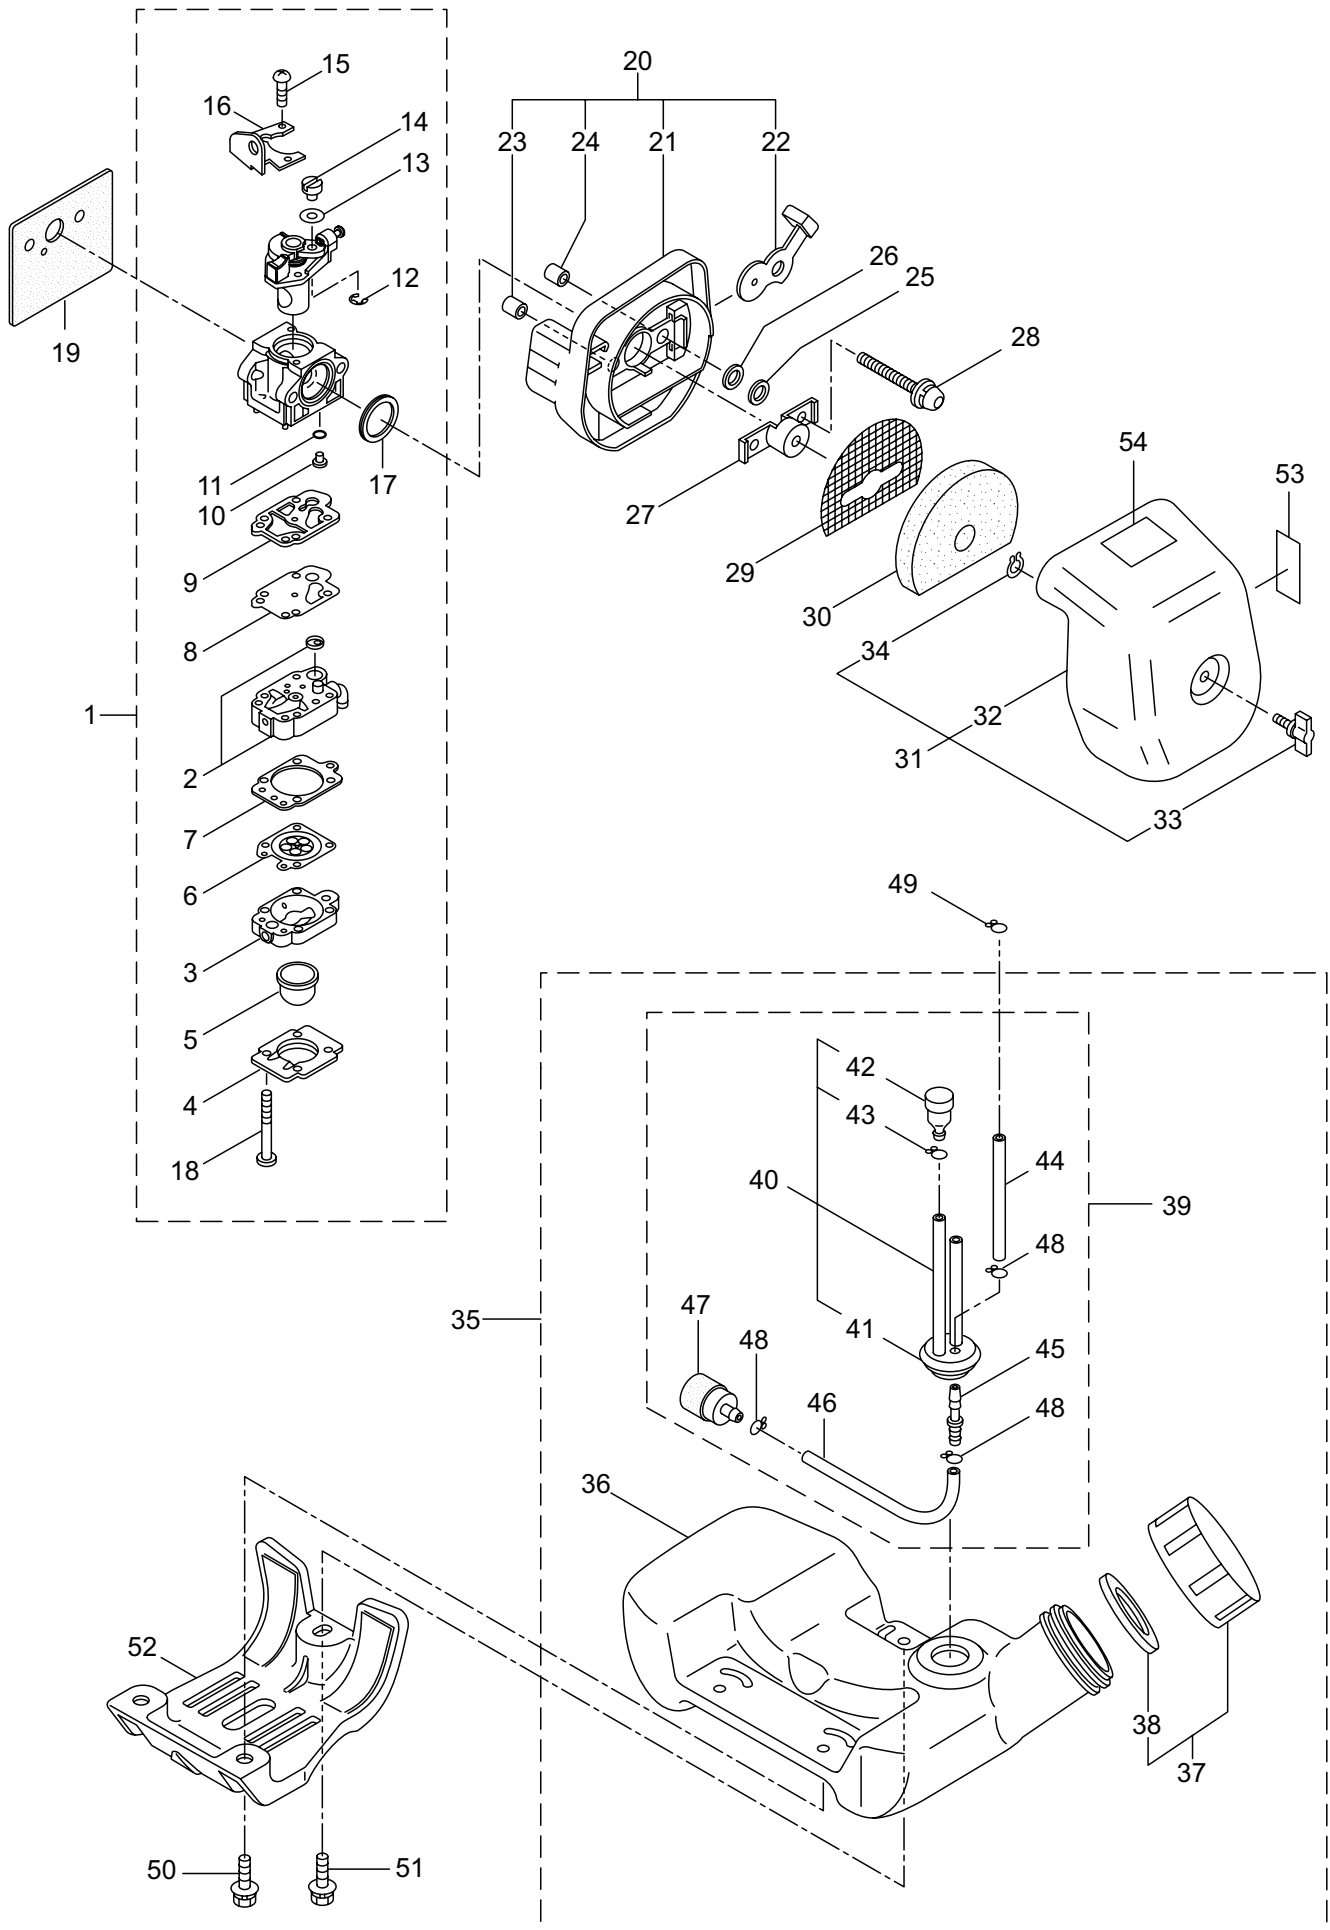

4. TPP27
CARBURETOR, FUEL TANK

Ref. No.	Parts No.	Parts Name	Q'ty	Remarks
4-46	289033	Pipe	1	3X5X100L
4-47	264653	Filter Ass'y	1	
4-48	261117	Clip	3	
4-49	261117	Clip	1	
4-50	281714	Cap Screw	2	M5X20WSW
4-51	281715	Cap Screw	1	M5X20WSW
4-52	281441	Stand	1	
4-53	261352	Label	1	
4-54	285188	Label	1