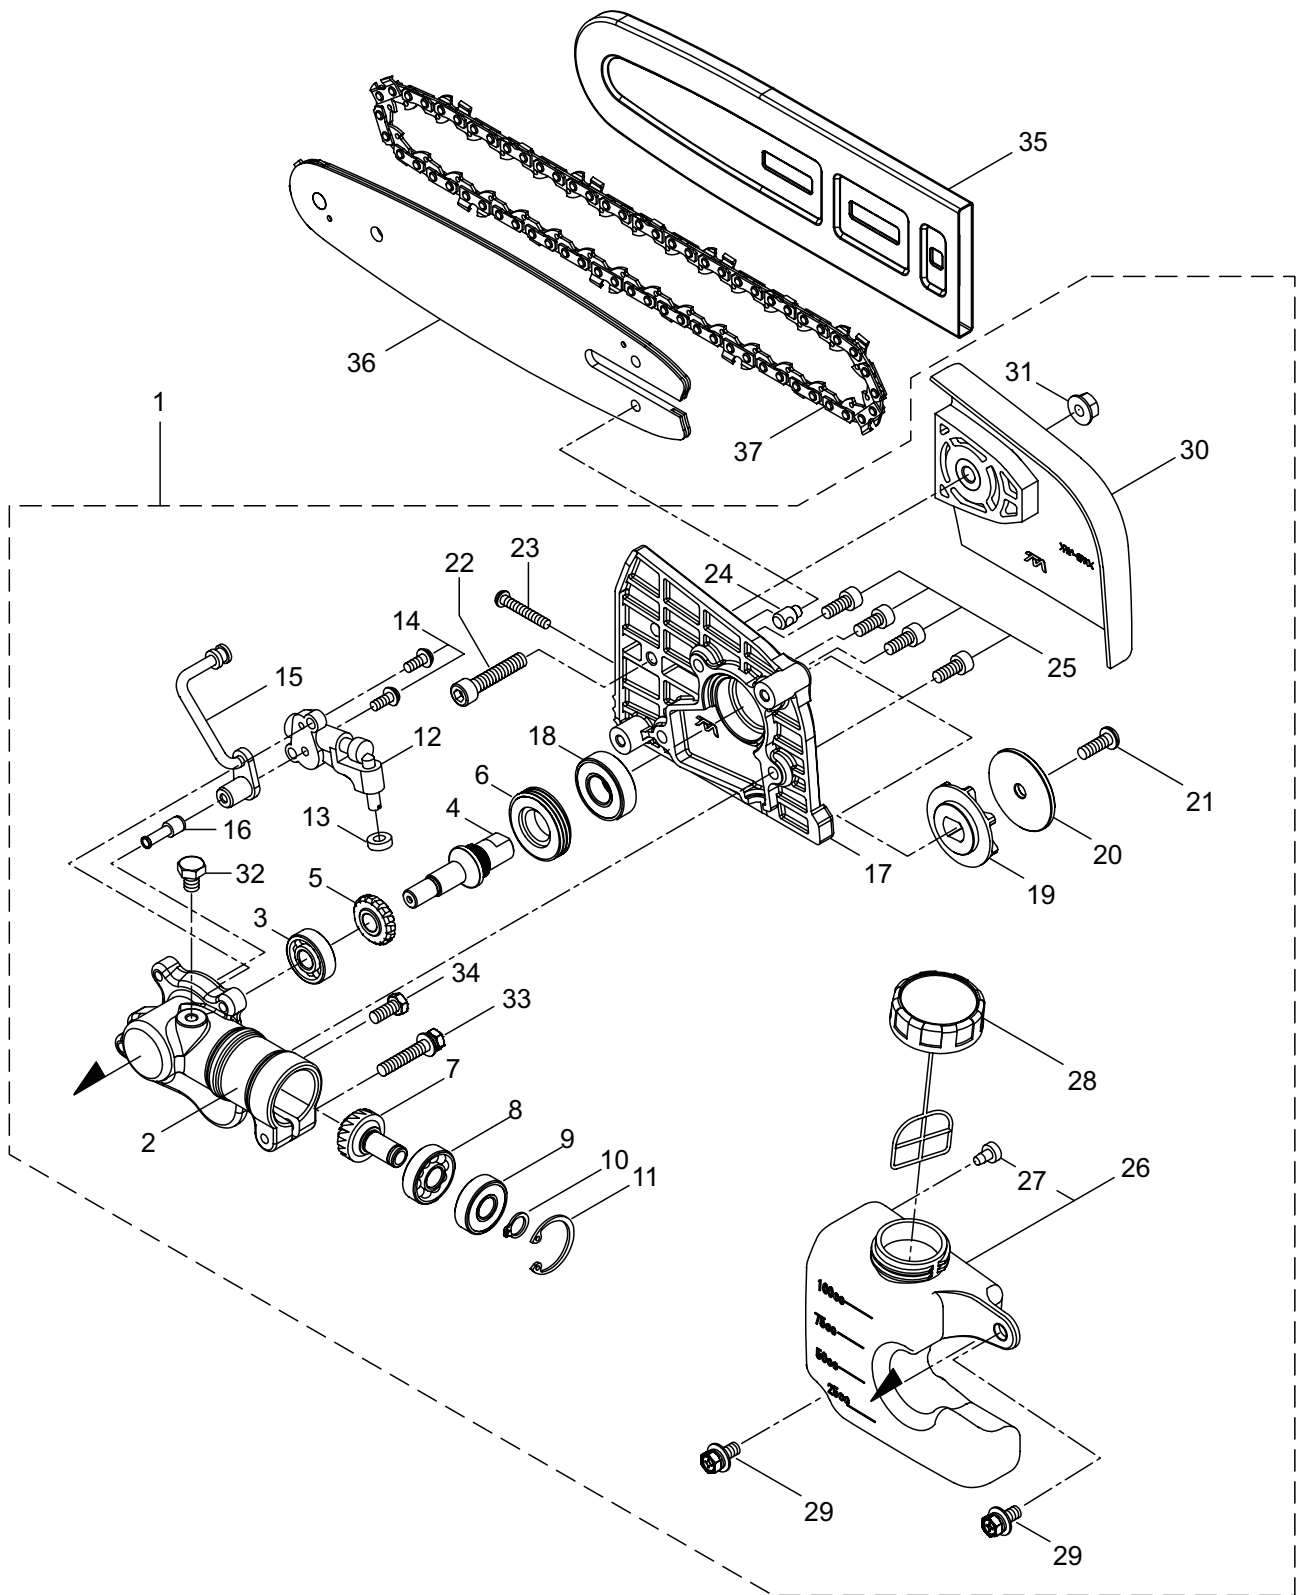

2. TPP27 PRUNER HEAD

Ref. No.	Parts No.	Parts Name	Q'ty	Remarks
2-1	234082	Pruner Head Ass'y	1	Incl.2-34
2-2	231855	Gearcase A	1	
2-3	227990	Bearing	1	#608
2-4	231856	Gear Shaft	1	
2-5	231857	Gear	1	
2-6	231858	Worm Wheel	1	
2-7	231859	Pinion Shaft	1	
2-8	227992	Bearing	1	#609
2-9	227993	Bearing	1	#609Z
2-10	228477	Snap Ring	1	#9
2-11	140270	Snap Ring	1	#24
2-12	231860	Oil Pump	1	
2-13	231861	Seal	1	
2-14	231862	Screw	2	M4X10
2-15	231863	Pipe, Oil	1	
2-16	231864	Strainer	1	
2-17	234084	Gearcase B	1	
2-18	227991	Bearing	1	6001DDU
2-19	231866	Sprocket	1	
2-20	231867	Washer	1	
2-21	231868	Cap Screw	1	M6X15
2-22	125588	Cap Screw	1	M6X30
2-23	234085	Screw	1	M4X30
2-24	231870	Adjuster	1	
2-25	231871	Cap Screw	4	M5X12
2-26	234086	Oil Tank Ass'y	1	Incl.27
2-27	231873	Breather	1	
2-28	231874	Tank Cap Ass'y	1	
2-29	092580	Bolt	2	M5X12(SM)
2-30	231875	Chain Cover Comp.	1	
2-31	126756	Nut	1	M6
2-32	089819	Bolt	1	M6X8
2-33	261246	Cap Screw	1	M5X25
2-34	215993	Cap Screw	1	M5X10
2-35	234087	Chain Cover	1	
2-36	234088	Guide Bar	1	
2-37	289536	Chain	1