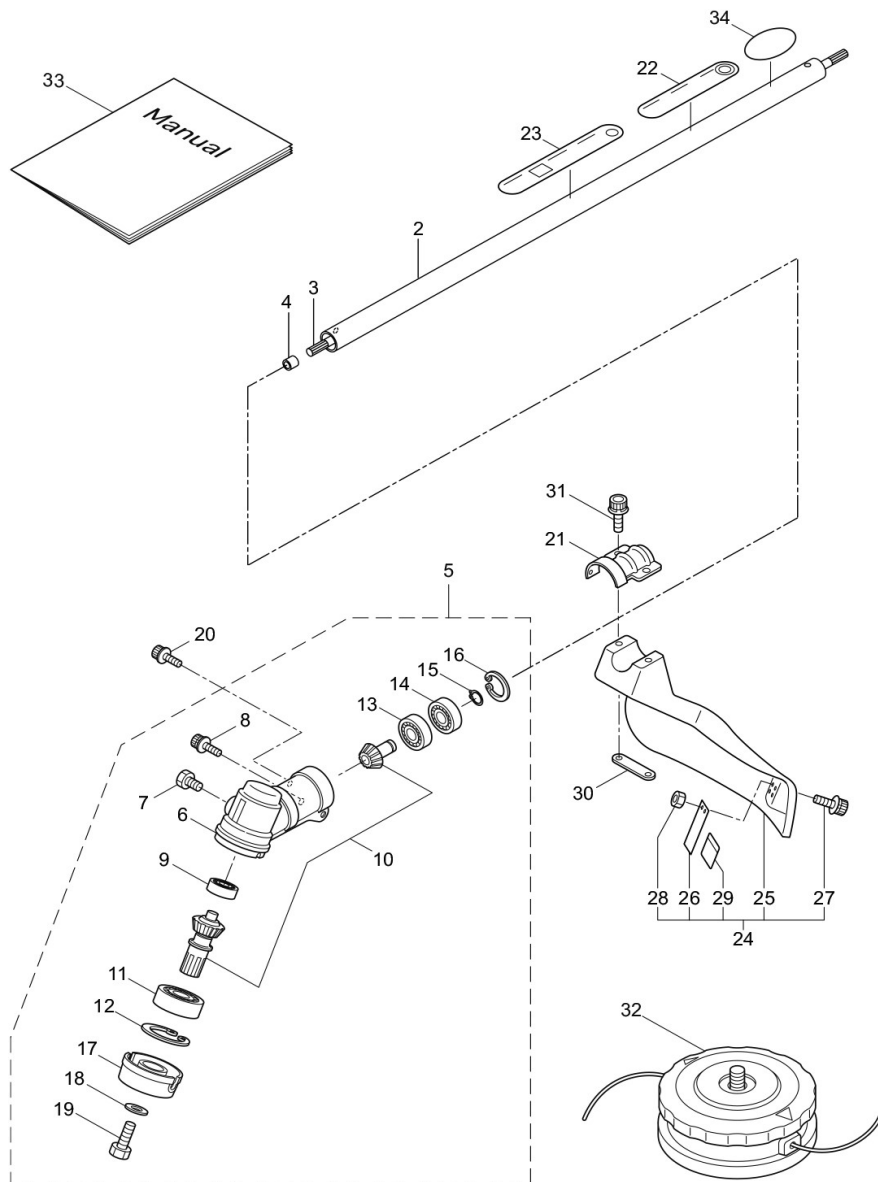

2019/05/01 10:20:09

Model Code 364528 **Model Name** QC-ST(MUS) **Index Name** QC-ST(MUS)

PARTS LIST

QC-ST

CONTENTS

1. QC-ST 1 ~ 2

2015. 06.

P/N 524096

2019/05/01 10:20:28

Model Code 364528 Model Name QC-ST(MUS) Index Name 1. QC-ST

1. QC-ST

2019/05/01 10:20:41

Position	Parts Number	Parts Name	Unit Quantity	Set Unit Quantity	Remarks
1	364528	QC-ST(MUS)	1		
2	237170	DRIVESHAFT TUBE ASSY	1		
3	236843	DRIVE SHAFT B	1		758L
4	216079	STOPPER	1		
5	232718	GEARCASE(13:25)	1		Incl.6-19
6	232719	GEAR CASE	1		
7	234109	BOLT	1	5	M8x8
8	261246	CAP SCREW	1	5	M5x25
9	210560	BEARING 609	1		#609
10	233332	GEAR SET	1		
11	232724	BEARING 62032RS	1		#6203 2RS
12	012381	HOLE SNAP PIN	1		#40
13	210560	BEARING 609	1		#609
14	140268	BEARING #609Z	1		#609Z
15	228477	C-SHAPED RING	1		#9
16	140270	C-SHAPED SNAP RING	1		#24
17	232726	BOSS ADAPTER	1		
18	127216	WASHER	1	5	M8
19	221998	BOLT	1		M8x12,Counterclockwise
20	261233	SCREW	1		M5x12
21	225962	BRACKET	1		
22	221501	CAUTION MARK	1		Warning
23	221502	CAUTION MARK	1		Caution
24	226300	COVER ASSY	1		Incl.25-29
25	225961	SAFETY COVER	1		
26	231493	STRING CUTTER LONG	1		
27	227817	BOLT	2	5	M5x12
28	081027	NUT	2	5	M5
29	212972	CODE CUTTER COVER	1		
30	225963	THREADED BRACKET	1		
31	261612	CAP SCREW	2		M5x30
32	234704	M-TWIST(L)4	1		
33	237806		1		
34	232898	LABEL	1		TURBO