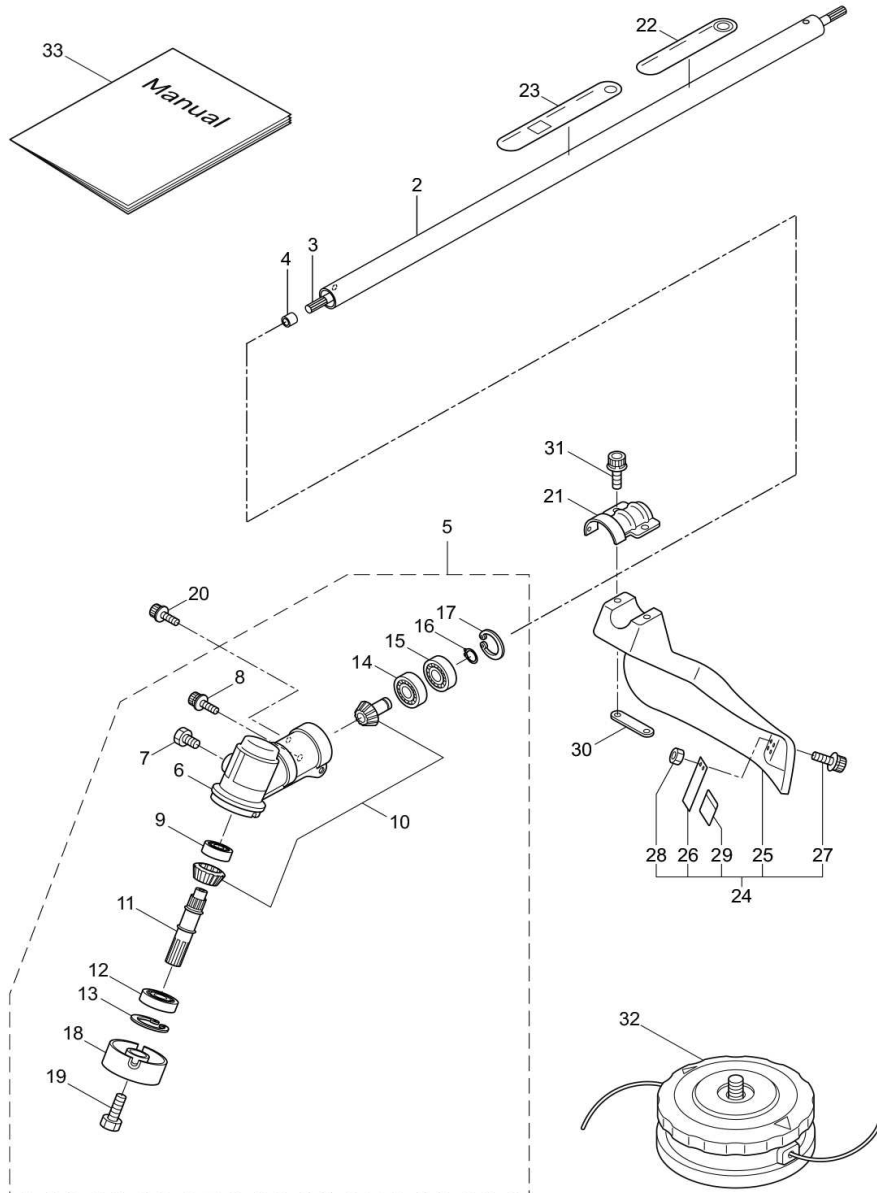

2019/05/01 09:20:43

Model Code 364527 **Model Name** QC-S(MUS) **Index Name** QC-S(MUS)

PARTS LIST

QC-S

CONTENTS

1. QC-S 1 ~ 2

2015. 06.

P/N 524095

2019/05/01 09:21:32

Model Code 364527 Model Name QC-S(MUS) Index Name 1. QC-S

1. QC-S

2019/05/01 09:22:04

Position	Parts Number	Parts Name	Unit Quantity	Set Unit Quantity	Remarks
1	364527	QC-S(MUS)	1		
2	237170	DRIVESHAFT TUBE ASSY	1		
3	236843	DRIVE SHAFT B	1		758L
4	216079	STOPPER	1		
5	225959	GEAR CASE ASSY	1		Incl.6-19
6	225960	GEAR CASE	1		
7	234109	BOLT	1	5	M8x8
8	261246	CAP SCREW	1	5	M5x25
9	210554	BEARING #608	1		#608
10	227106	GEAR SET	1		
11	215762	BLADE SHAFT	1		
12	212999	BEARING #60012RK	1		#6001 2RK
13	055185	SNAP RING #28	1	5	#28
14	210560	BEARING 609	1		#609
15	140268	BEARING #609Z	1		#609Z
16	228477	C-SHAPED RING	1		#9
17	140270	C-SHAPED SNAP RING	1		#24
18	222890	BOSS ADAPTER	1		
19	221998	BOLT	1		M8x12,Counterclockwise
20	261233	SCREW	1		M5x12
21	225962	BRACKET	1		
22	221501	CAUTION MARK	1		Warning
23	221502	CAUTION MARK	1		Caution
24	226300	COVER ASSY	1		Incl.25-29
25	225961	SAFETY COVER	1		
26	231493	STRING CUTTER LONG	1		
27	227817	BOLT	2	5	M5x12
28	081027	NUT	2	5	M5
29	212972	CODE CUTTER COVER	1		
30	225963	THREADED BRACKET	1		
31	261612	CAP SCREW	2		M5x30
32	234704	M-TWIST(L)4	1		
33	237806		1		