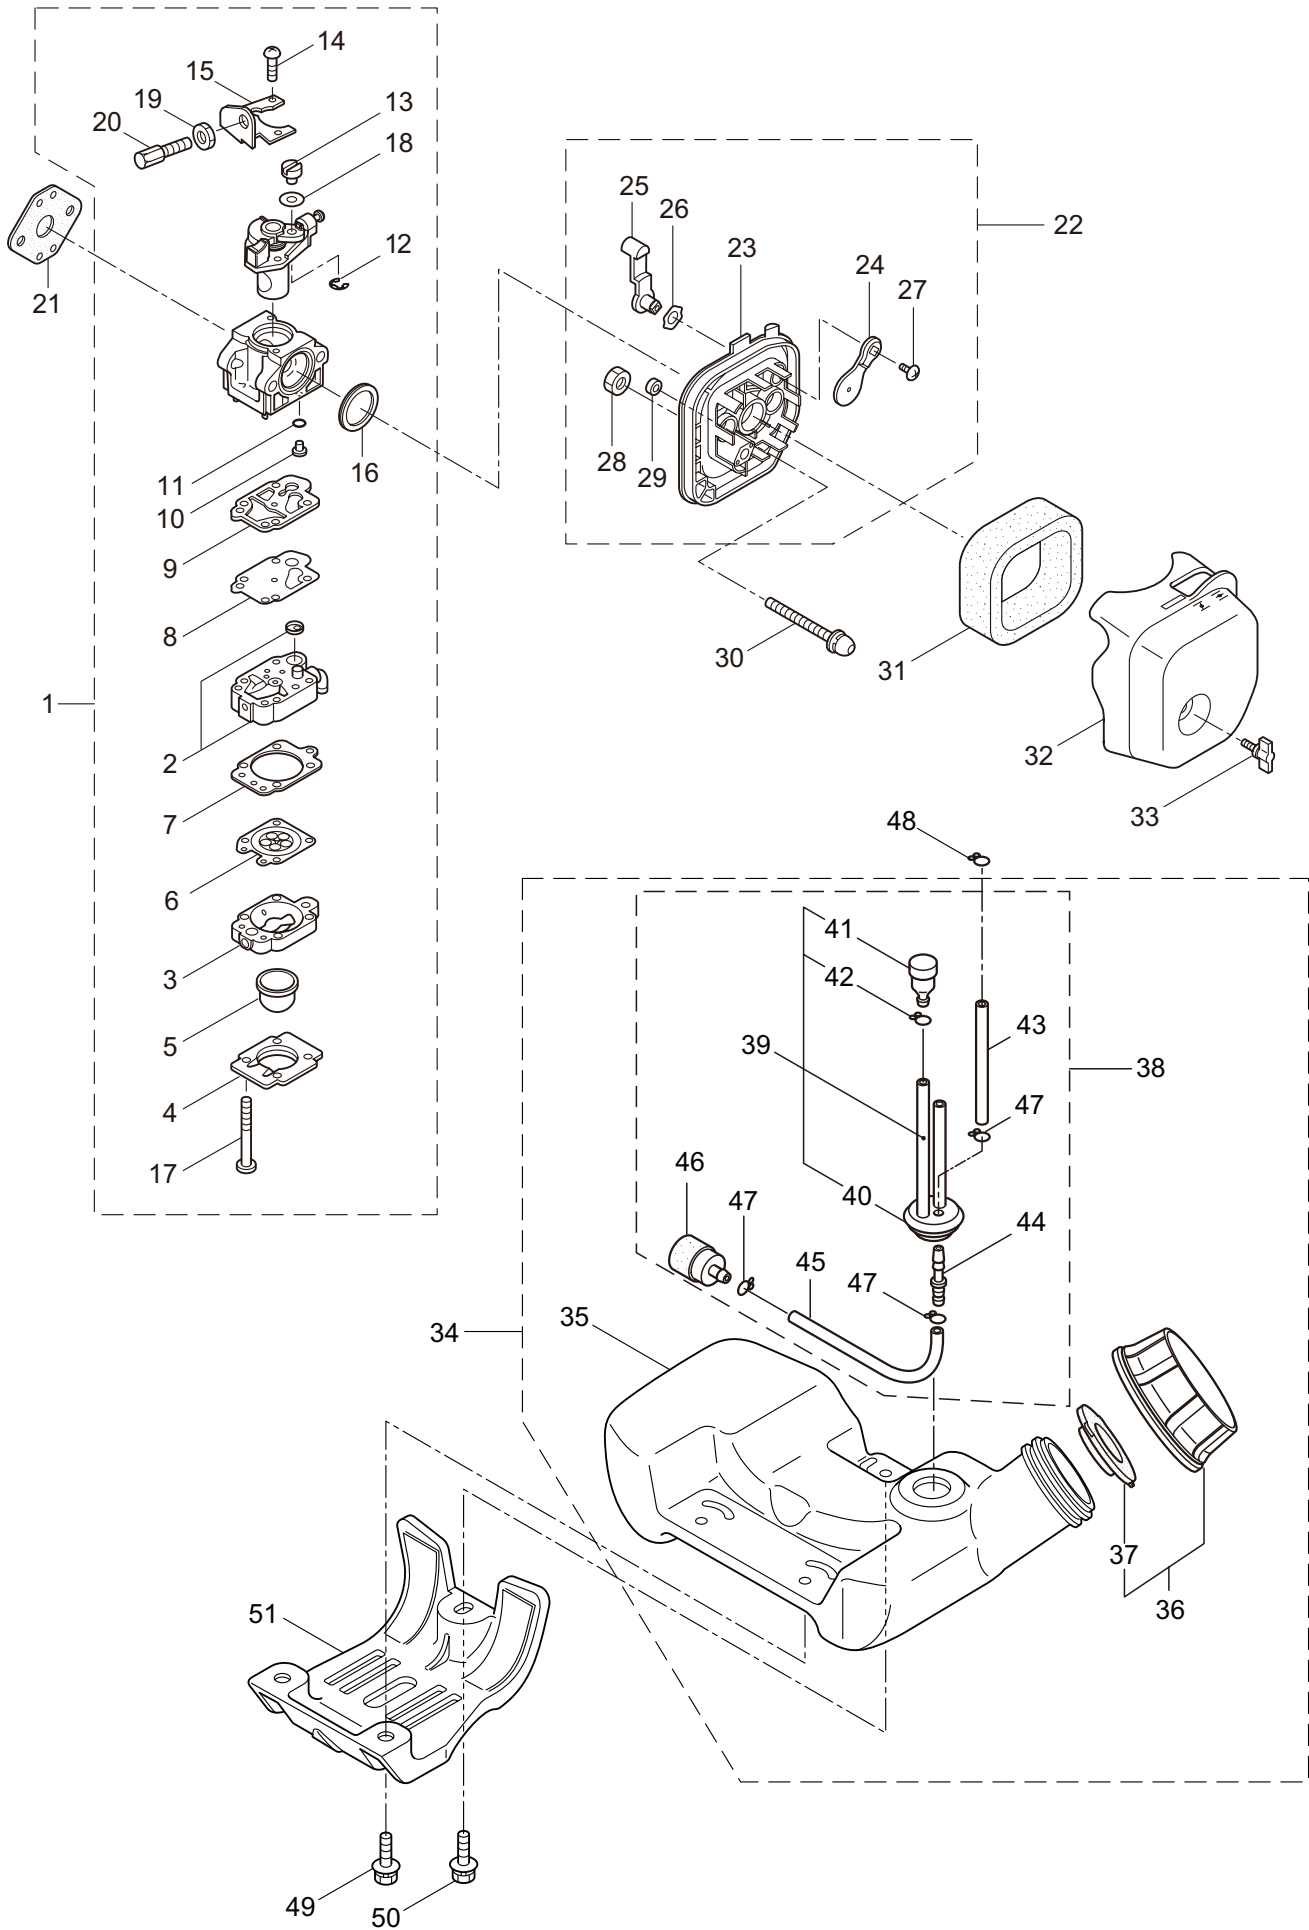

4. MT23L(CA)
CARBURETOR, FUEL TANK

Ref. No.	Part No.	Part Name	Q'ty	Remarks
4-1	286703	Carburetor Ass'y	1	Incl.2-20 New gasket required
4-2	264155	Pump Body	1	
4-3	262991	Purge Body	1	
4-4	262992	Cover Plate	1	
4-5	261874	Primer Bulb	1	
4-6	283905	Diaphragm, Meterring	1	
4-7	262993	Gasket	1	
4-8	262994	Diaphragm,Fuel Pump	1	
4-9	282576	Gasket	1	
4-10	281487	Main Jet	1	#37
4-11	261871	O-Ring	1	
4-12	261876	E-Ring	1	
4-13	261658	Swivel	1	
4-14	261875	Screw	2	
4-15	264677	Bracket	1	
4-16	261657	Packing	1	
4-17	262996	Screw	4	
4-18	264678	Washer	1	
4-19	261878	Nut	1	
4-20	263994	Adapter	1	
4-21	261864	Gasket	1	
4-22	284821	Case Ass'y	1	Incl.23-29
4-23	269026	Case Body	1	
4-24	284802	Valve	1	
4-25	284803	Lever	1	
4-26	284816	Washer	1	6.4x11x0.15
4-27	269032	Screw	1	
4-28	126993	Nut	1	M5
4-29	269051	Sleeve	2	
4-30	261814	Cap Screw	2	M5x50
4-31	269030	Element	1	
4-32	283772	Cleaner Cover	1	
4-33	281438	Knob	1	
4-34	289030	Fuel Tank Ass'y	1	Incl.35-47
4-35	285048	Fuel Tank	1	
4-36	289043	Fuel Tank Cap Ass'y	1	Incl.37
4-37	287058	Gasket	1	
4-38	289031	Fuel Pipe Pick-up Ass'y	1	Incl.39-47
4-39	289032	Fuel Pipe Ass'y	1	Incl.40-42
4-40	268065	Grommet	1	
4-41	261590	Breather	1	
4-42	261117	Clip	1	
4-43	289028	Pipe A	1	3x5x53L
4-44	288921	Joint	1	
4-45	289033	Pipe	1	3x5x100L