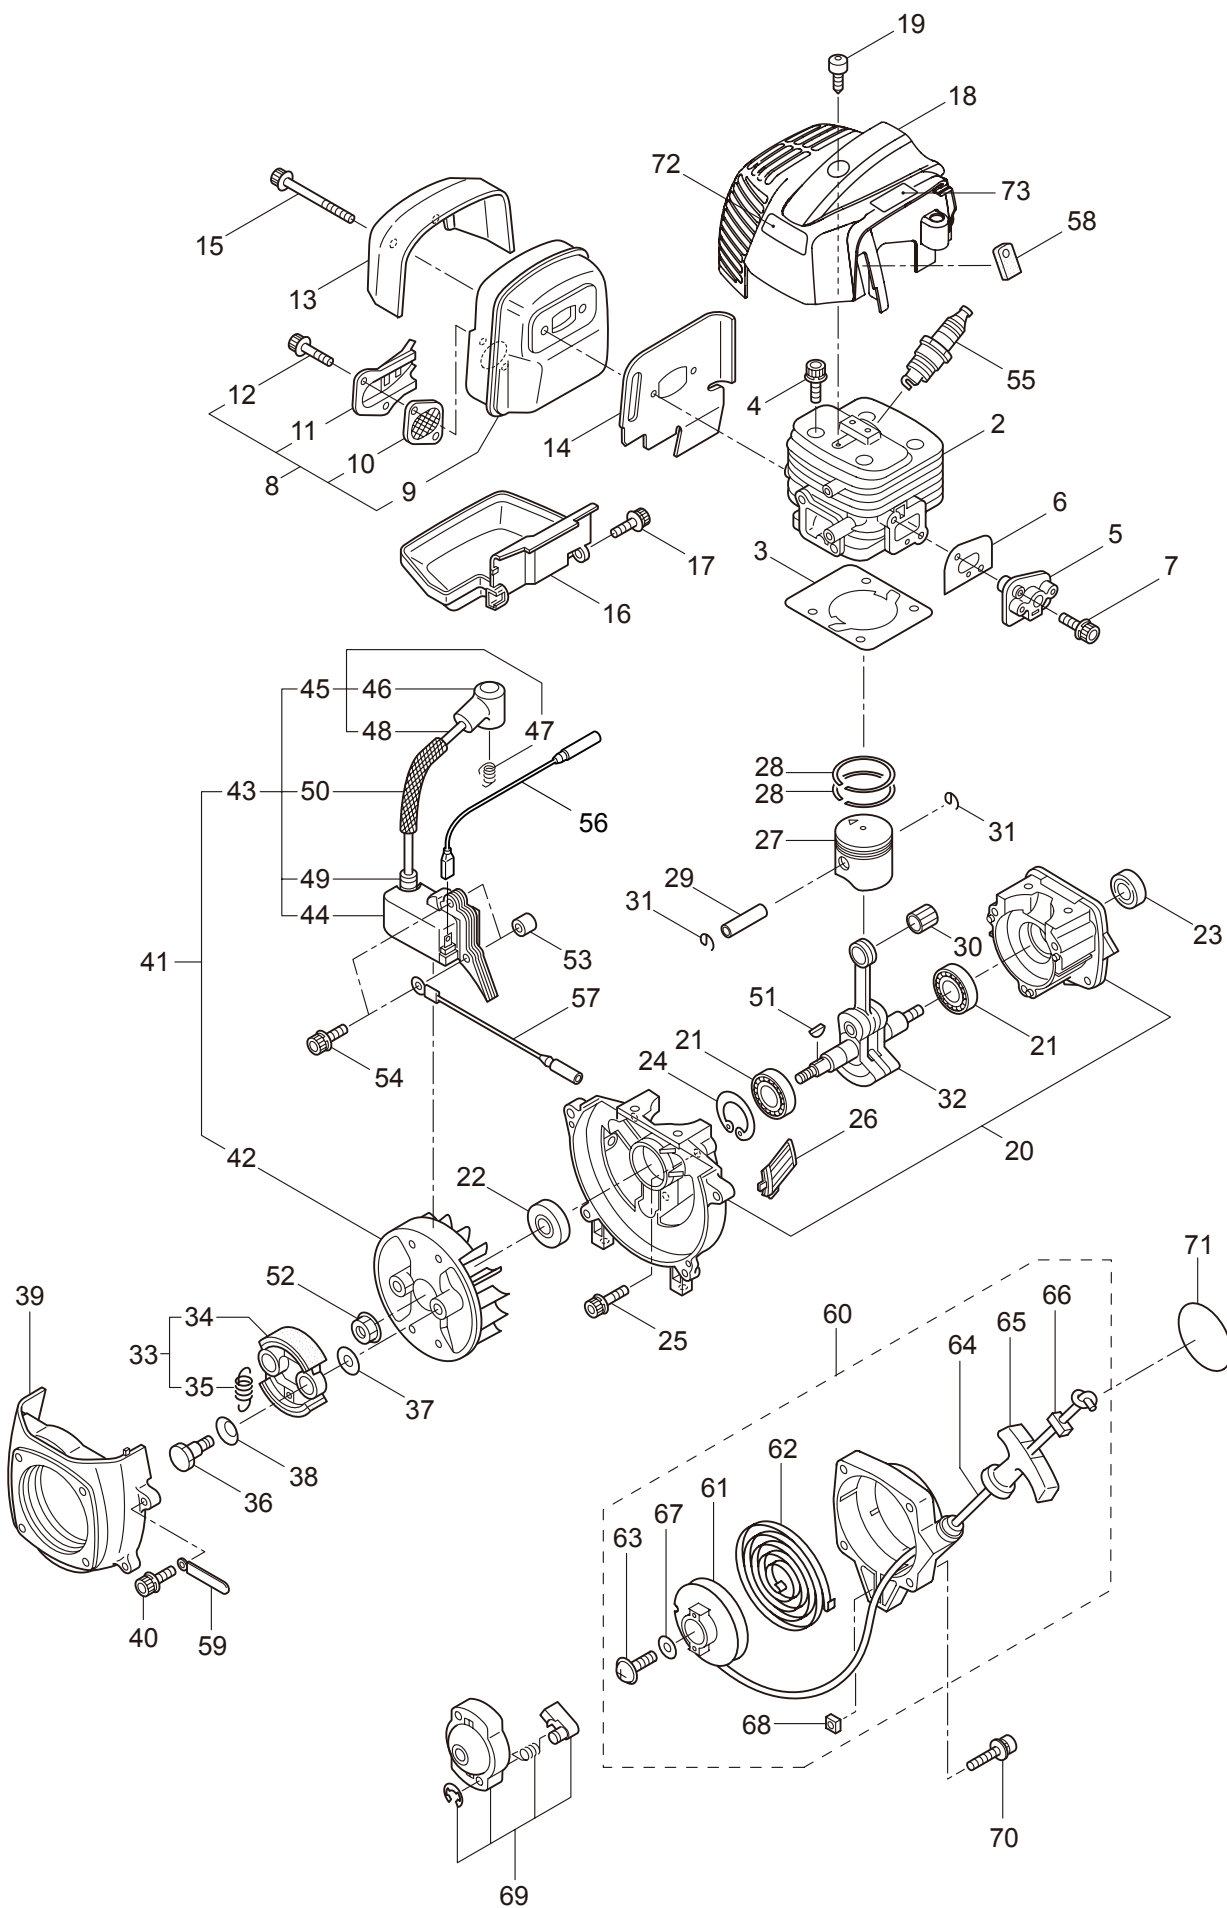

3. MT23L(CA) ENGINE

Ref. No.	Part No.	Part Name	Q'ty	Remarks
3-46	261074	Plug Boot	1	
3-47	261075	Connector	1	
3-48	281709	Spark Plug Wire	1	
3-49	261072	Cap	1	
3-50	280080	Insulator	1	
3-51	261076	Woodruff Key	1	3x10
3-52	261417	Nut,Rotor	1	M8
3-53	280381	Spacer	2	
3-54	261256	Cap Screw	2	M4x25
3-55	285982	Spark Plug	1	NGK BPM8Y
3-56	263804	Lead	1	
3-57	268044	Lead	1	
3-58	269189	Grommet	1	
3-59	264588	Clamp	1	
3-60	282757	Starter Ass'y	1	Incl.61-68
3-61	280492	Reel	1	
3-62	287421	Spiral Spring	1	
3-63	280494	Screw	1	
3-64	283616	Starter Rope	1	
3-65	282186	Starter Grip	1	
3-66	282187	Stopper	1	
3-67	280547	Washer	1	
3-68	269423	Nut	1	
3-69	269492	Starter Pulley Ass'y	1	
3-70	265724	Cap Screw	4	M4x25
3-71	277370	Label	1	MT23L
3-72	277371	Label	1	MT23L
3-73	287272	Label	1