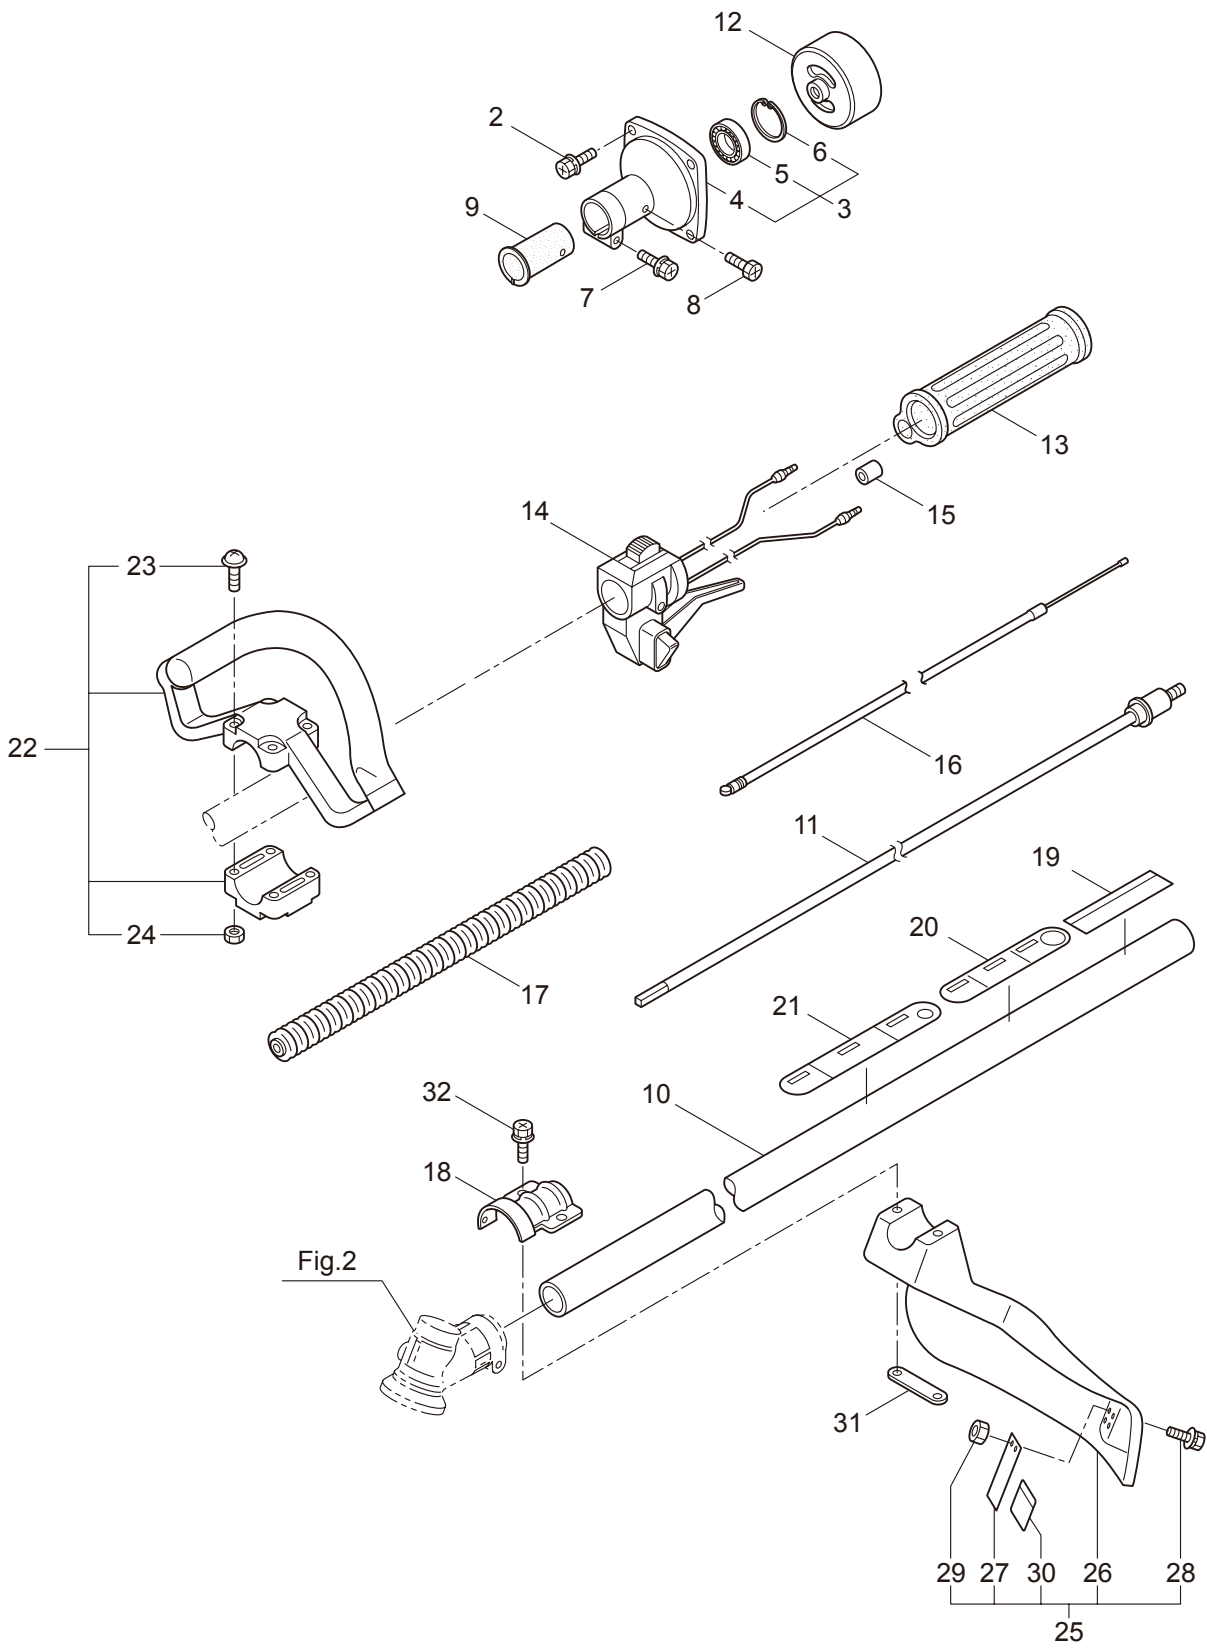

## CONTENTS

1. MAIN BODY .....	1 ~ 2
2. GEARCASE.....	3 ~ 4
3. ENGINE .....	5 ~ 8
4. CARBURETOR, FUEL TANK .....	9 ~ 12
5. ACCESSORIES .....	13 ~ 14

2016. 03.

P/N 524299

1. MT23L(CA)  
MAIN BODY

Ref. No.	Part No.	Part Name	Q'ty	Remarks
1-1	364633	MT23L	1	
1-2	817002	Bolt	4	M5x20
1-3	226692	Clutch Case Ass'y	1	Incl.4-6
1-4	226664	Clutch Case	1	
1-5	016405	Bearing	1	#6200ZZ
1-6	013825	Snap Ring	1	#30
1-7	096042	Bolt	1	M5x30
1-8	089737	Bolt	1	M5x12
1-9	269991	Cushion	1	
1-10	226694	Driveshaft Tube Ass'y	1	24x1450xt1.2
1-11	224644	Driveshaft Ass'y	1	
1-12	222671	Clutch Drum	1	
1-13	215532	Shaft Grip	1	
1-14	221465	Throttle Trigger	1	
1-15	214083	Outer Guide	1	
1-16	213444	Throttle Cable	1	340L
1-17	213548	Plastic Tube	1	#10x200L
1-18	225962	Bracket	1	
1-19	239167	Label	1	MT23L
1-20	221501	Label	1	Warning
1-21	221502	Label	1	Caution
1-22	225734	Loop Handle Ass'y	1	Incl.23,24
1-23	222142	Screw	4	M5x28
1-24	081027	Nut	4	M5
1-25	232227	Cover Ass'y	1	Incl.26-30
1-26	225961	Safety Cover	1	
1-27	231493	String Cutter	1	
1-28	092548	Bolt	2	M5x15
1-29	081027	Nut	2	M5
1-30	212972	String Cutter Cover	1	
1-31	225963	Threaded Bracket	1	
1-32	096042	Bolt	2	M5x30

2. MT23L(CA)  
GEARCASE

Ref. No.	Part No.	Part Name	Q'ty	Remarks
2-1	226401	Gearcase Ass'y	1	Incl.2-12
2-2	226284	Gearcase	1	
2-3	225897	Bolt	1	M6x8
2-4	226285	Bearing	1	#626
2-5	227108	Gear Set	1	
2-6	112184	Bearing	1	#6000DDU
2-7	054676	Snap Ring	1	#26
2-8	225898	Collar	1	10x16xt2.6
2-9	226286	Bearing	1	#609ZZ
2-10	228477	Snap Ring	1	#9
2-11	140270	Snap Ring	1	#24
2-12	092550	Bolt	1	M5x25-7T
2-13	089737	Bolt	1	M5x12
2-14	225891	Boss Adapter	1	