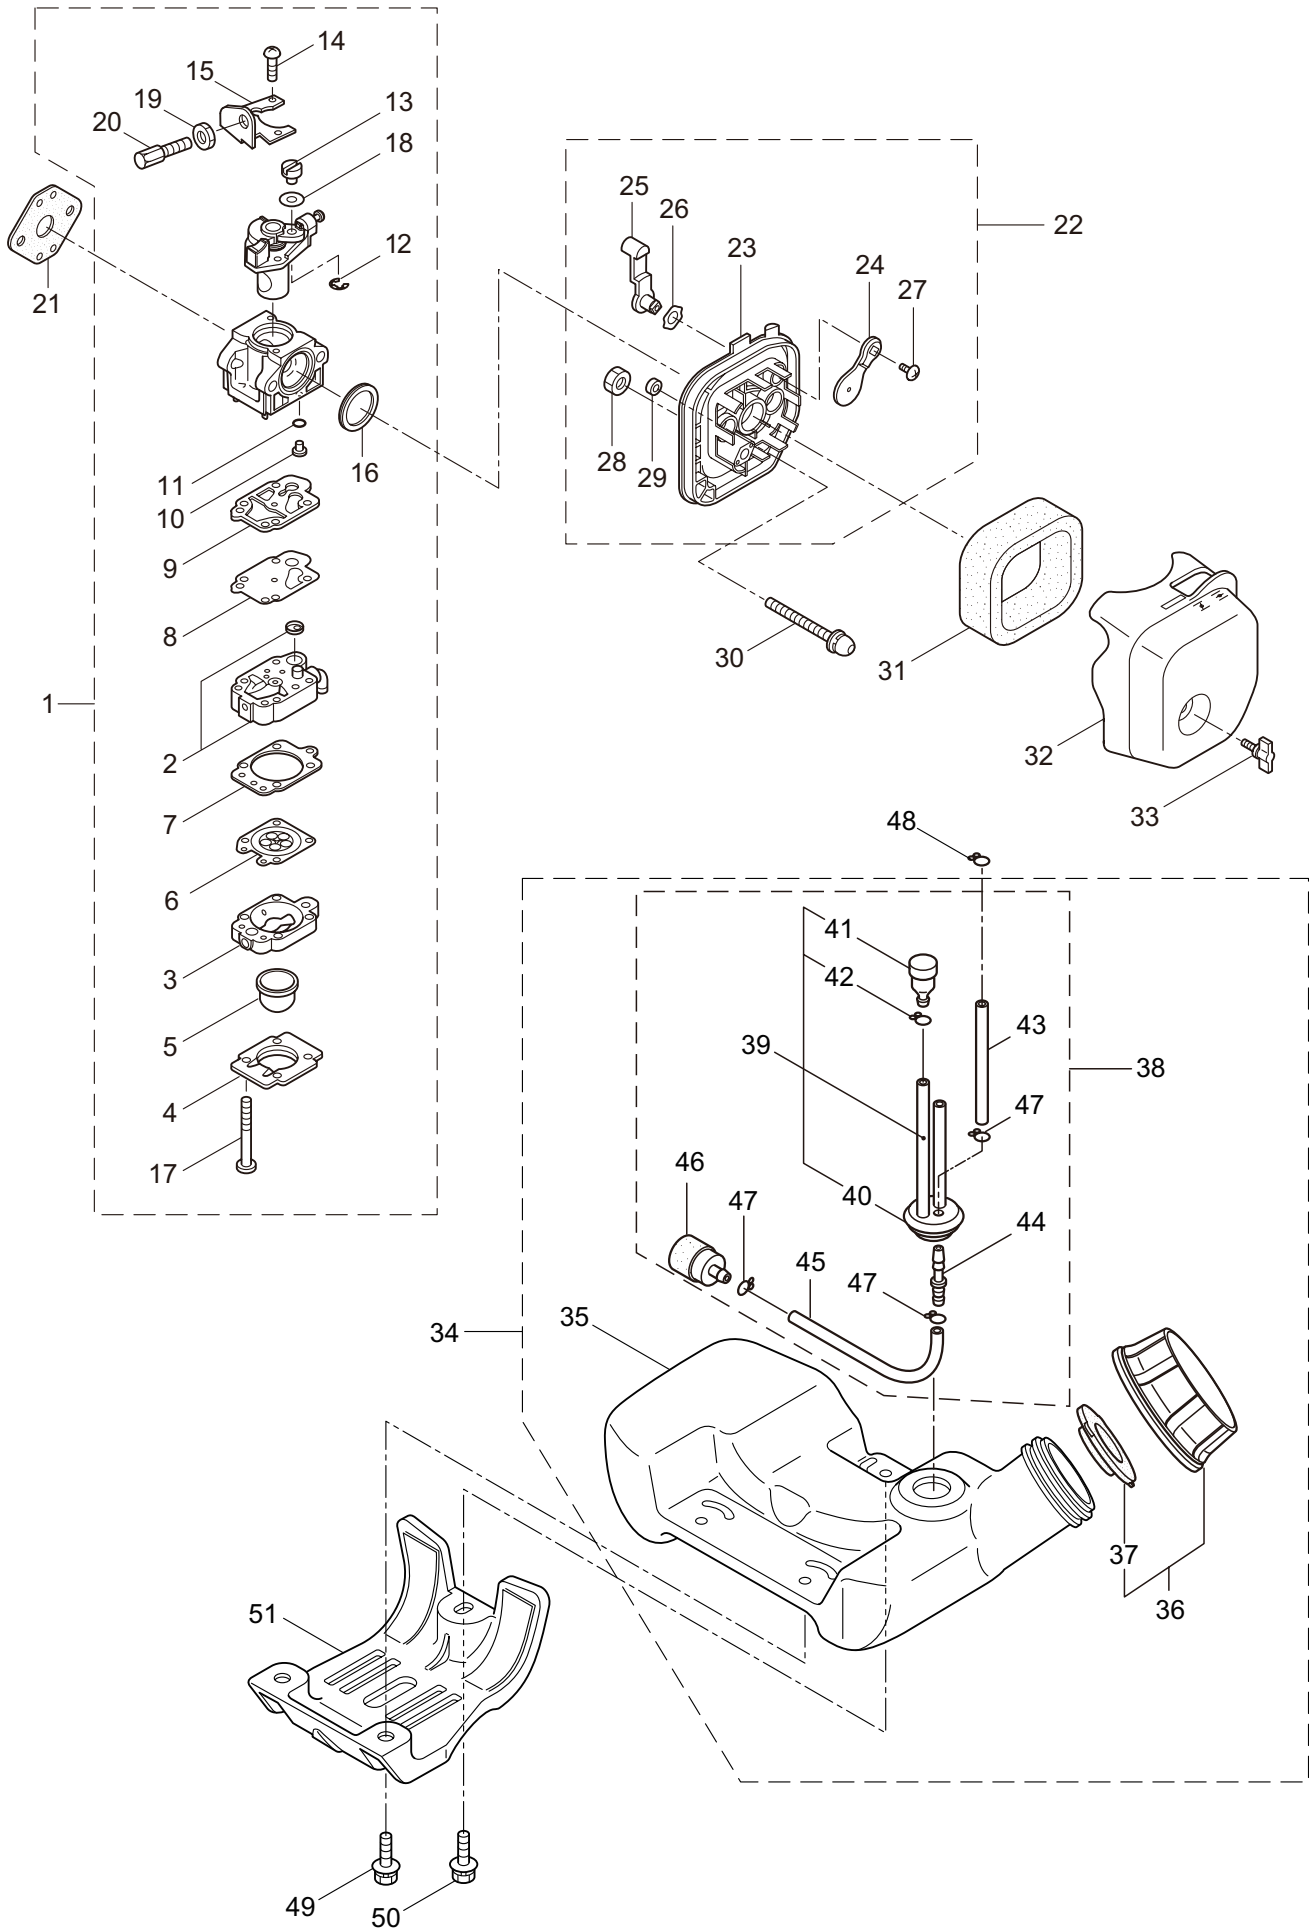

4. MT23L(CA)
CARBURETOR, FUEL TANK

Ref. No.	Part No.	Part Name	Q'ty	Remarks
4-46	264653	Filter Ass'y	1	
4-47	261117	Clip	3	
4-48	261117	Clip	1	
4-49	281714	Cap Screw	2	M5x20
4-50	281715	Cap Screw	1	M5x20
4-51	281447	Stand	1