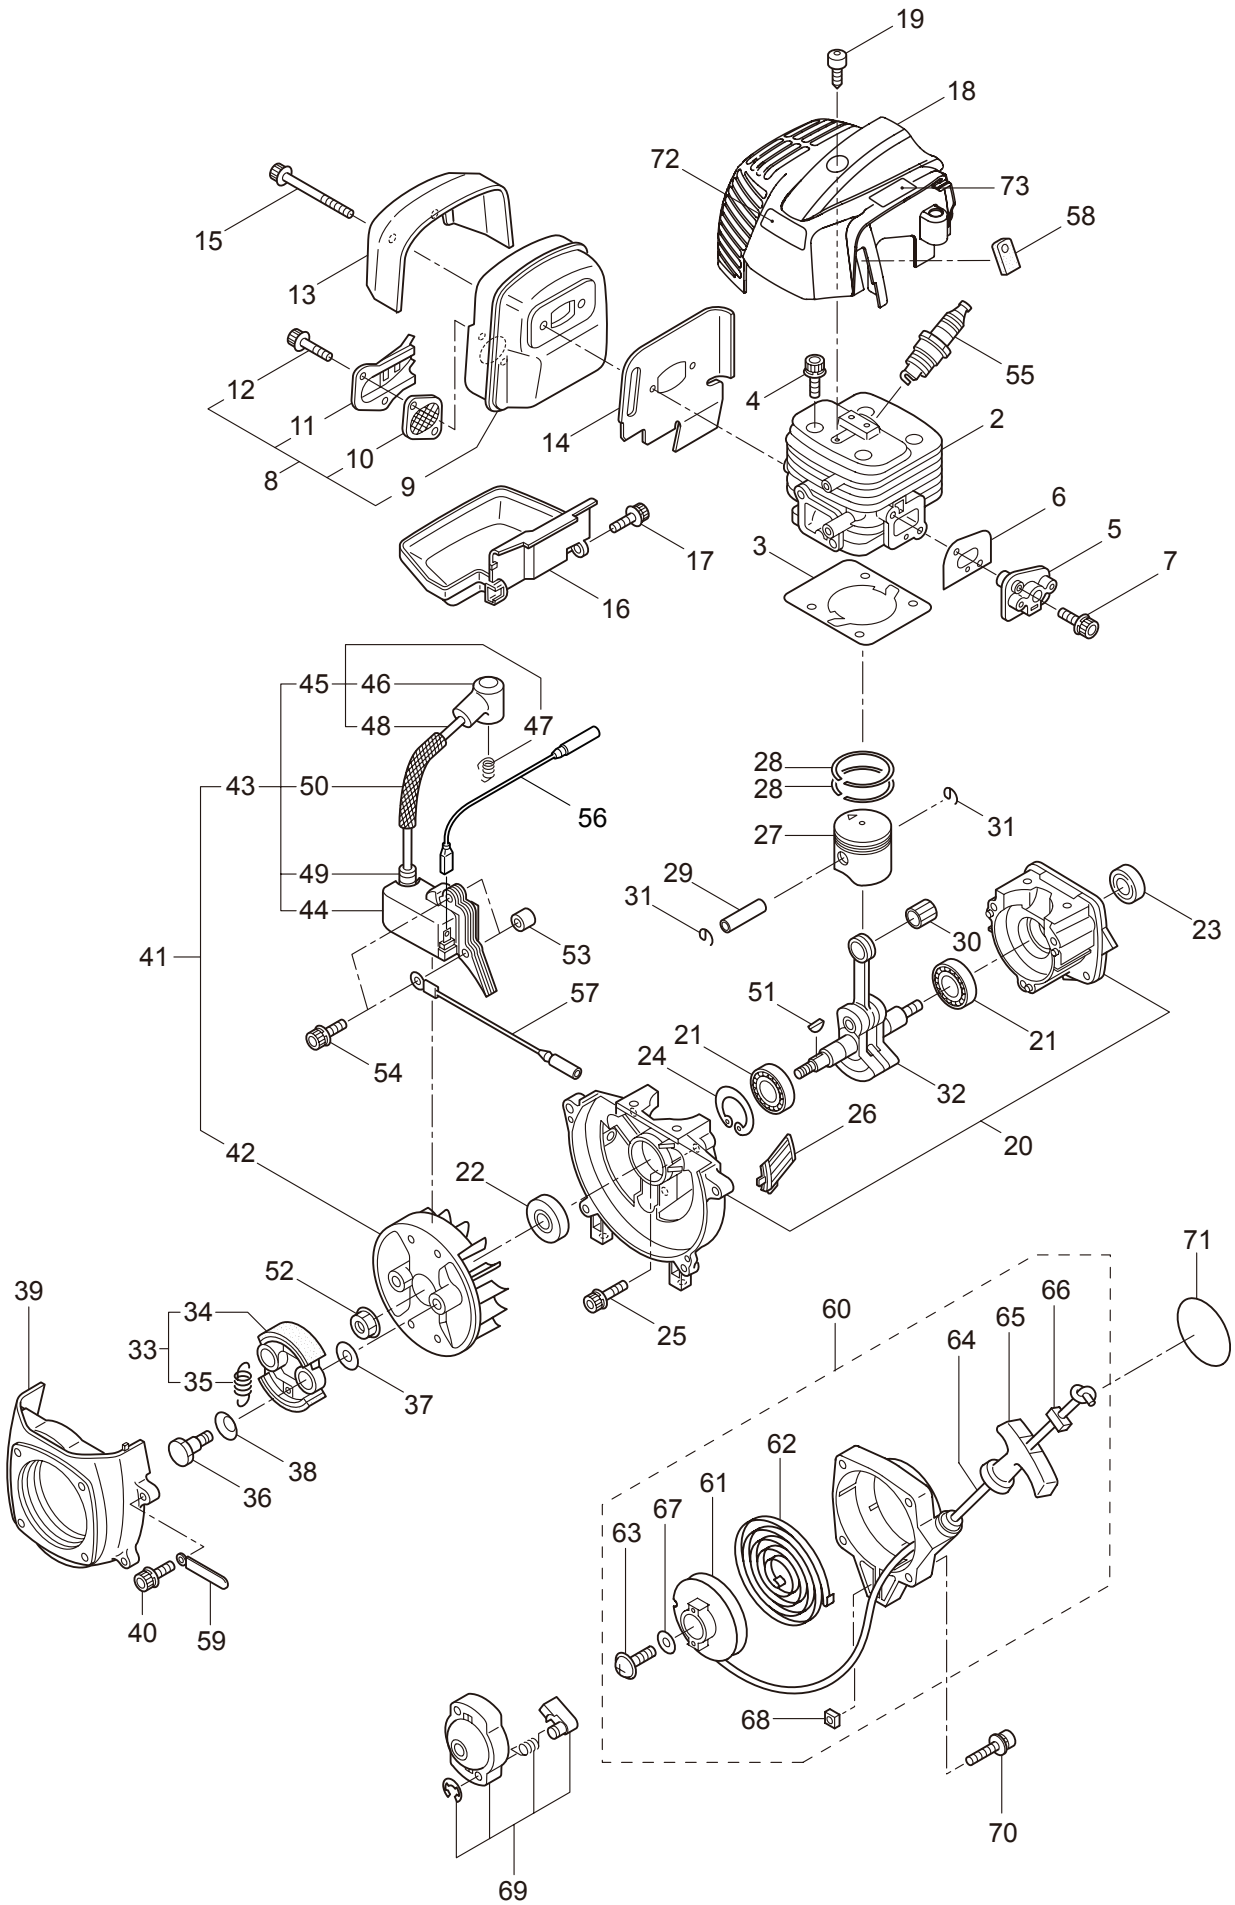

3. MT23L(CA) ENGINE

Ref. No.	Part No.	Part Name	Q'ty	Remarks
3-1	859978	Engine	1	CE230/113
3-2	288499	Cylinder	1	
3-3	286074	Gasket	1	
3-4	261250	Cap Screw	4	M5x20
3-5	269144	Insulator	1	New gasket required
3-6	267049	Gasket	1	
3-7	265924	Cap Screw	2	M5x25
3-8	282208	Muffler Ass'y	1	Incl.9-12
3-9	282209	Muffler Comp	1	
3-10	267056	Spark Arrester	1	
3-11	268171	Muffler Tail	1	
3-12	265107	Cap Screw	2	M4x10
3-13	268461	Holder	1	
3-14	281440	Gasket	1	
3-15	266402	Cap Screw	2	M5x55
3-16	281446	Under Cover	1	
3-17	267191	Cap Screw	1	M5x16
3-18	287601	Top Cover	1	
3-19	286349	Knob	1	
3-20	289246	Crankcase	1	
3-21	280488	Bearing	2	PPL 6001
3-22	261492	Oil Seal	1	ISCD12287
3-23	261386	Oil Seal	1	ISCD12227
3-24	055185	Snap Ring	1	#28
3-25	261612	Cap Screw	3	M5x30
3-26	281442	Screen	1	
3-27	283379	Piston	1	
3-28	282177	Piston Ring	2	
3-29	261036	Piston Pin	1	
3-30	263957	Bearing, Needle	1	KTV81112EG01 B2
3-31	261576	Clip,Piston	2	
3-32	268187	Crankshaft/Conn.Rod Ass'y	1	
3-33	269168	Clutch Ass'y	1	Incl.34,35
3-34	269169	Clutch Shoe	2	(2)required
3-35	269173	Spring, Clutch	1	
3-36	269647	Clutch Bolt	2	
3-37	269175	Washer	2	6.1x15x1.6
3-38	261777	Wave Washer	2	
3-39	287606	Fan Cover	1	
3-40	261250	Cap Screw	4	M5x20
3-41	286269	Magneto Ass'y	1	Incl.42-50
3-42	286271	Rotor/Fan	1	
3-43	281705	Ignition Coil Ass'y	1	Incl.44-50
3-44	281706	Coil	1	
3-45	281707	Spark Plug Wire Ass'y	1	Incl.46-48