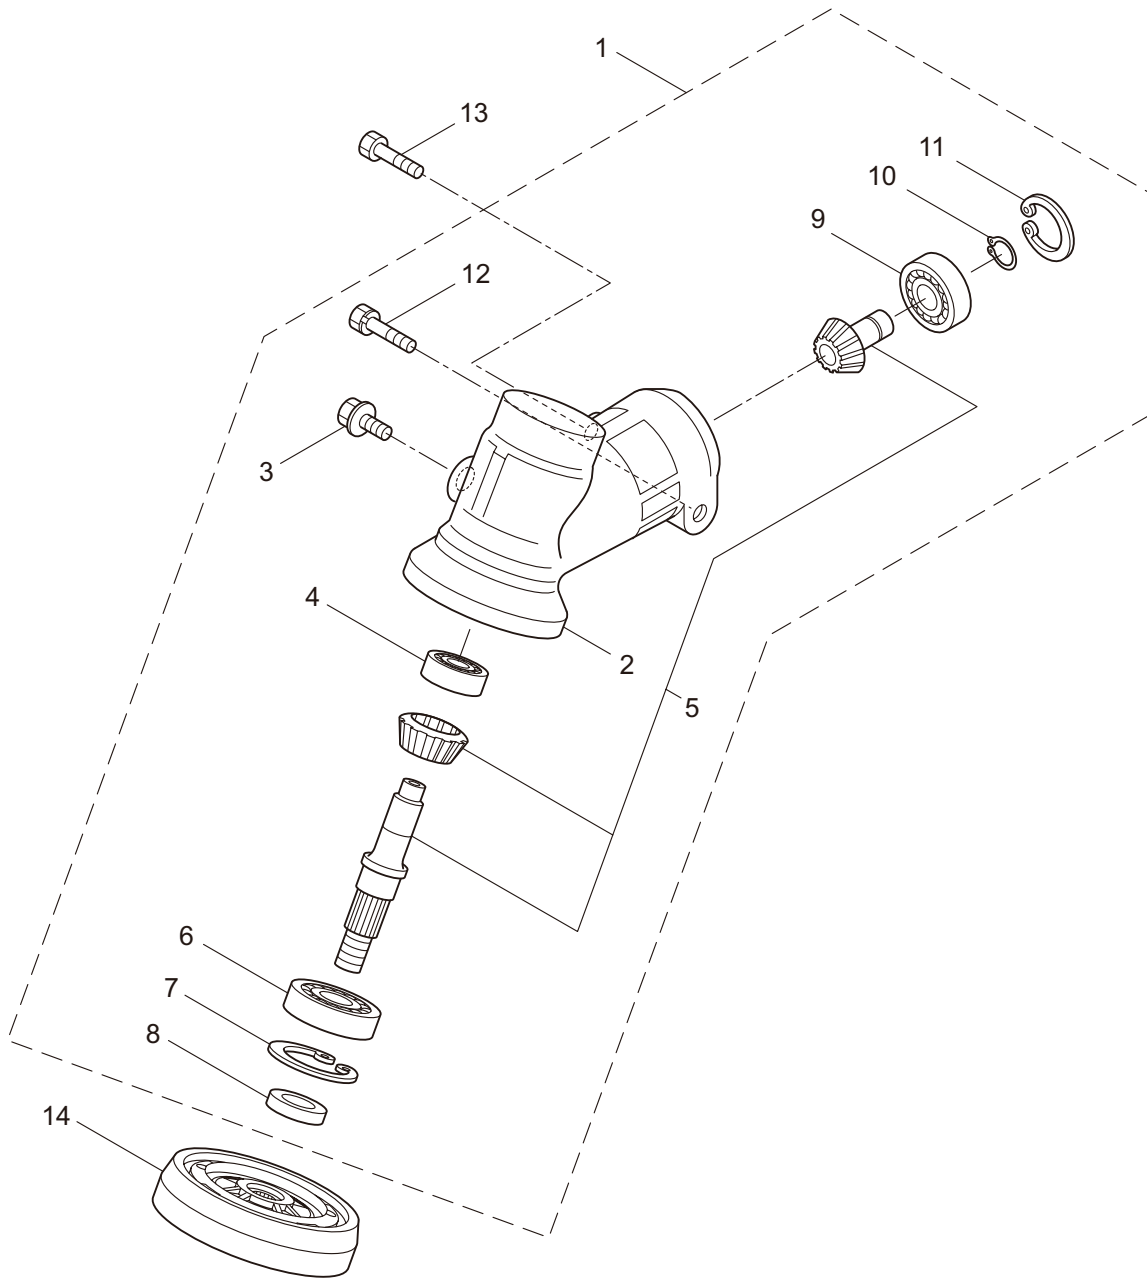

## CONTENTS

1. MAIN BODY .....	1 ~ 2
2. GEARCASE.....	3 ~ 4
3. ENGINE .....	5 ~ 8
4. CARBURETOR, FUEL TANK .....	9 ~ 12
5. ACCESSORIES .....	13 ~ 14

2016. 03.

P/N 524299

1. MT23L(CA)  
MAIN BODY

Ref. No.	Part No.	Part Name	Q'ty	Remarks
1-1	364633	MT23L	1	
1-2	817002	Bolt	4	M5x20
1-3	226692	Clutch Case Ass'y	1	Incl.4-6
1-4	226664	Clutch Case	1	
1-5	016405	Bearing	1	#6200ZZ
1-6	013825	Snap Ring	1	#30
1-7	096042	Bolt	1	M5x30
1-8	089737	Bolt	1	M5x12
1-9	269991	Cushion	1	
1-10	226694	Driveshaft Tube Ass'y	1	24x1450xt1.2
1-11	224644	Driveshaft Ass'y	1	
1-12	222671	Clutch Drum	1	
1-13	215532	Shaft Grip	1	
1-14	221465	Throttle Trigger	1	
1-15	214083	Outer Guide	1	
1-16	213444	Throttle Cable	1	340L
1-17	213548	Plastic Tube	1	#10x200L
1-18	225962	Bracket	1	
1-19	239167	Label	1	MT23L
1-20	221501	Label	1	Warning
1-21	221502	Label	1	Caution
1-22	225734	Loop Handle Ass'y	1	Incl.23,24
1-23	222142	Screw	4	M5x28
1-24	081027	Nut	4	M5
1-25	232227	Cover Ass'y	1	Incl.26-30
1-26	225961	Safety Cover	1	
1-27	231493	String Cutter	1	
1-28	092548	Bolt	2	M5x15
1-29	081027	Nut	2	M5
1-30	212972	String Cutter Cover	1	
1-31	225963	Threaded Bracket	1	
1-32	096042	Bolt	2	M5x30

2. MT23L(CA)  
GEARCASE

Ref. No.	Part No.	Part Name	Q'ty	Remarks
2-1	226401	Gearcase Ass'y	1	Incl.2-12
2-2	226284	Gearcase	1	
2-3	225897	Bolt	1	M6x8
2-4	226285	Bearing	1	#626
2-5	227108	Gear Set	1	
2-6	112184	Bearing	1	#6000DDU
2-7	054676	Snap Ring	1	#26
2-8	225898	Collar	1	10x16xt2.6
2-9	226286	Bearing	1	#609ZZ
2-10	228477	Snap Ring	1	#9
2-11	140270	Snap Ring	1	#24
2-12	092550	Bolt	1	M5x25-7T
2-13	089737	Bolt	1	M5x12
2-14	225891	Boss Adapter	1	