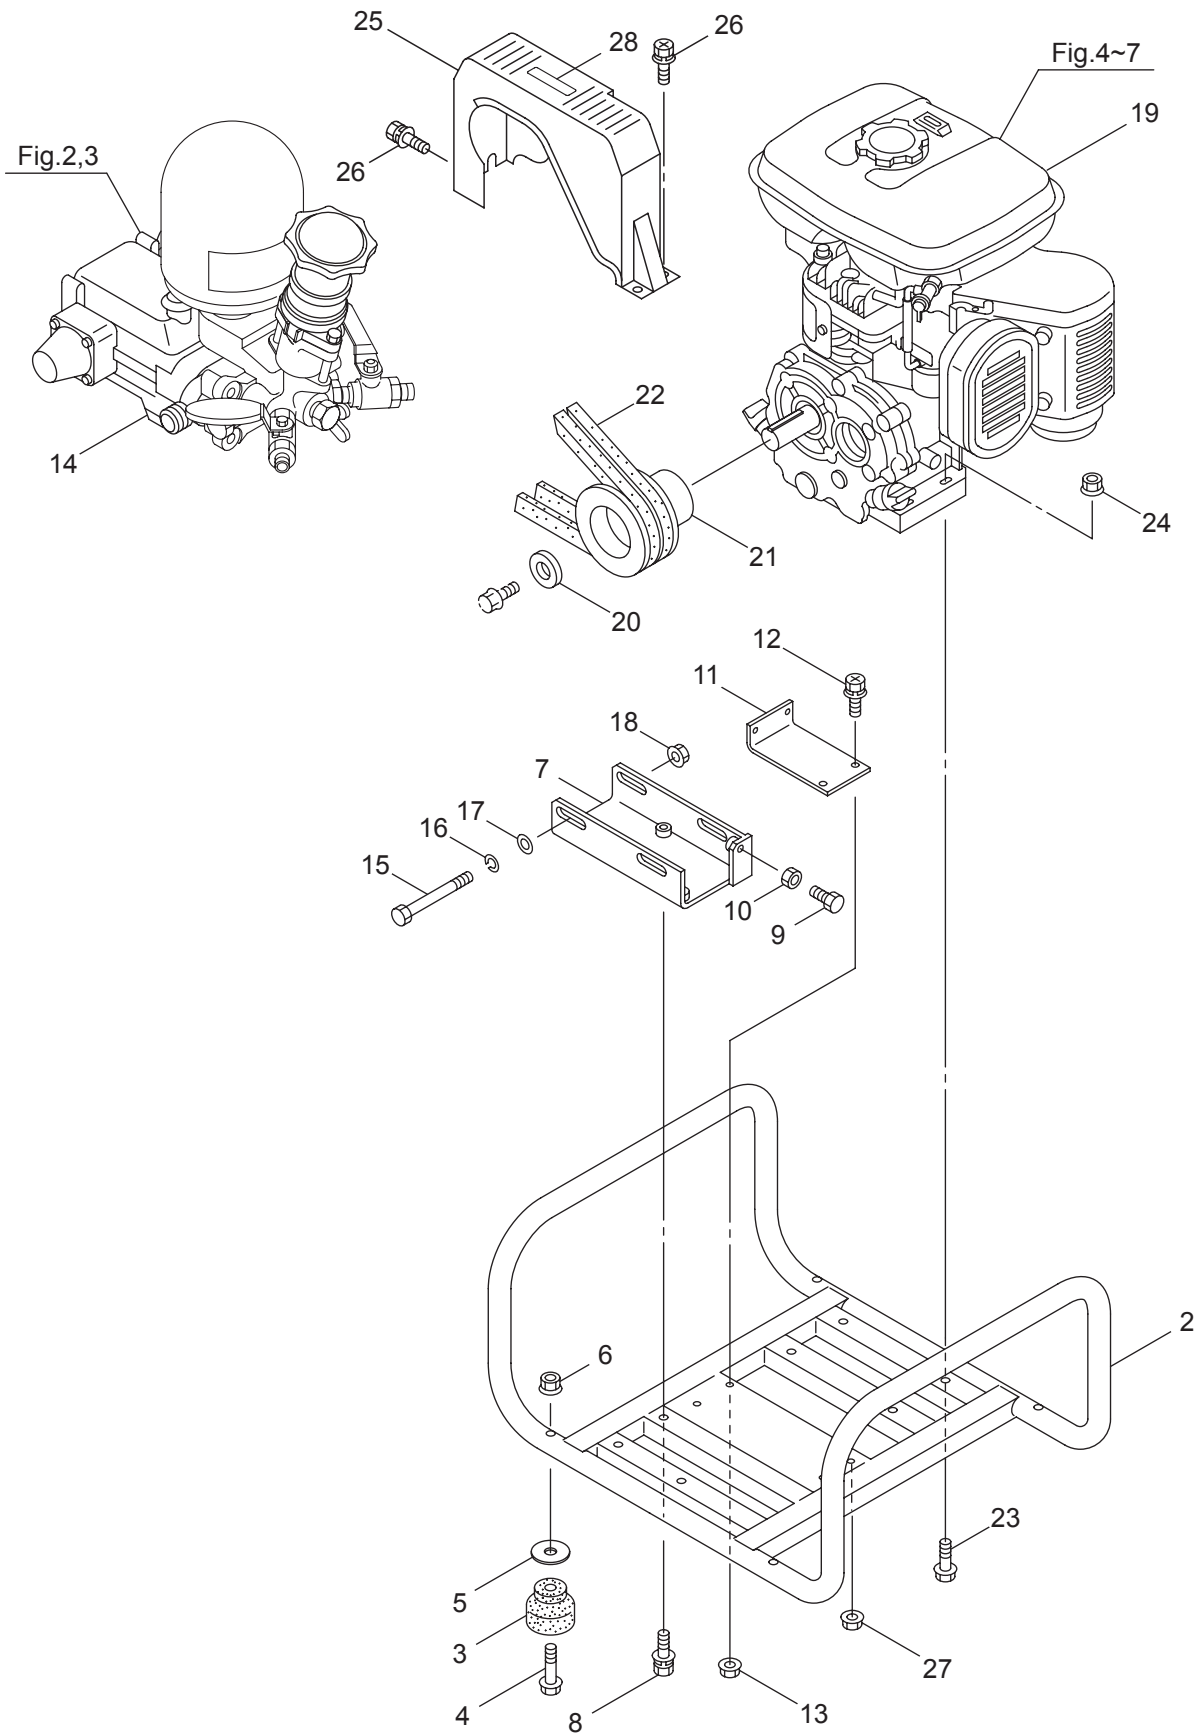

1. MS331EAB
FRAME

Ref. No.	Part No.	Part Name	Q'ty	Remarks
1-1	358401	MS331EAB	1	
1-2	830235	Base	1	
1-3	543921	Buffer	4	
1-4	092581	Bolt	4	M8x50
1-5	019059	Washer	4	8.5x25xt2.6
1-6	126201	Nut	4	M8
1-7	545640	Rail	1	
1-8	126763	Bolt	3	M8x20(SM)
1-9	549754	Bolt	1	M8x60
1-10	126521	Nut	1	M8
1-11	545639	Stay	1	
1-12	092501	Bolt	2	M6x16
1-13	126756	Nut	2	M6
1-14	818564	MS331	1	
1-15	126200	Bolt	2	M8x115x30
1-16	126232	Spring Washer	2	M8
1-17	127216	Washer	2	M8
1-18	126201	Nut	2	M8
1-19	540037	Engine	1	EY15-2B
1-20	169184	Washer	1	8.5x28xt2.3
1-21	540378	V-Pulley	1	68-Ax2
1-22	832743	V-Belt	2	A25
1-23	549533	Bolt	4	M8x40
1-24	126201	Nut	4	M8
1-25	111218	Belt Cover	1	
1-26	092501	Bolt	4	M6x16
1-27	126756	Nut	2	M6