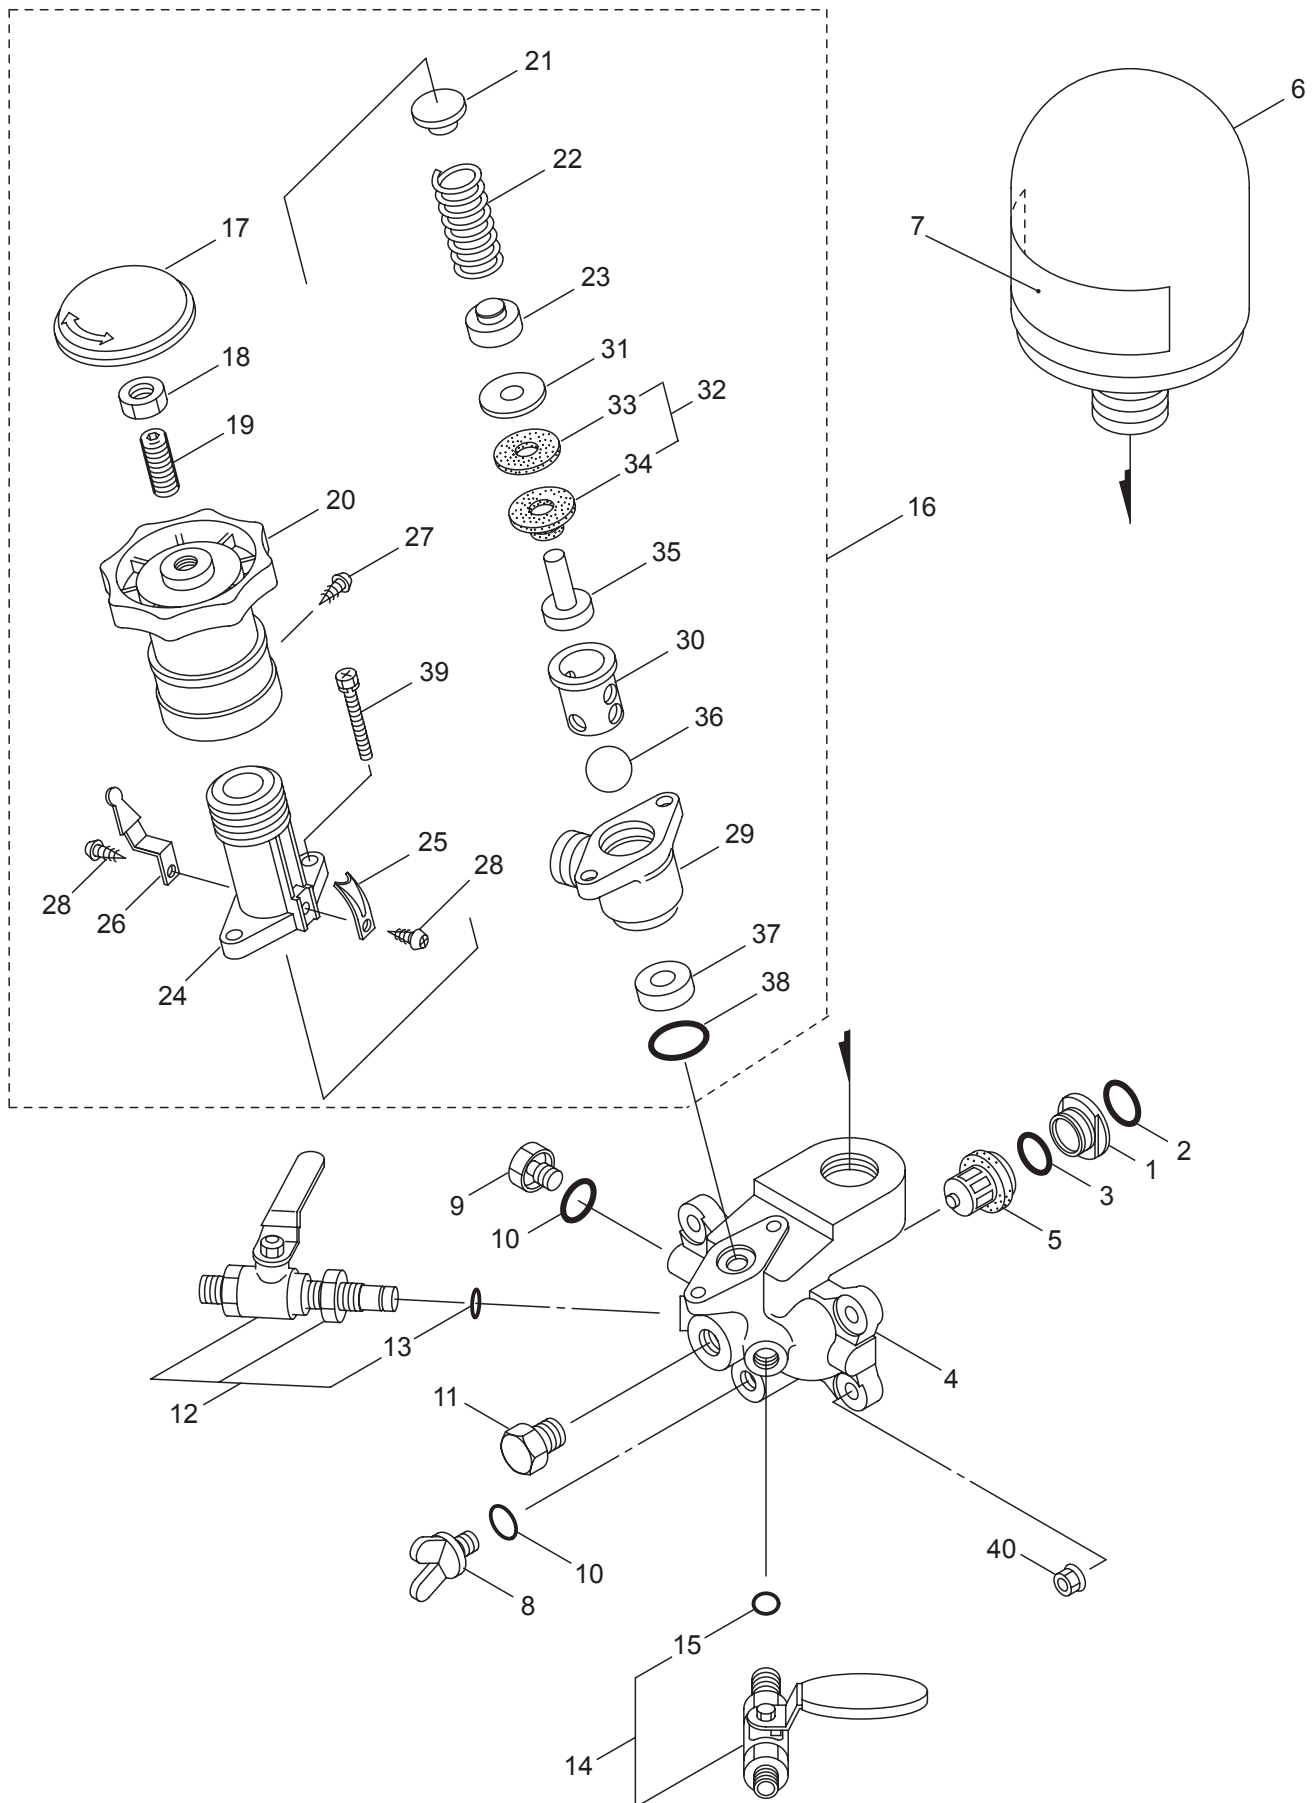

3. MS331EAB
PRESSURE REGULATOR VALVE

Ref. No.	Part No.	Part Name	Q'ty	Remarks
3-1	105509	Adapter	3	
3-2	015862	O-Ring	3	P21
3-3	023172	O-Ring	3	P22
3-4	108676	Discharge Manifold	1	
3-5	120276	Discharge Valve Ass'y	3	
3-6	107752	Air Chamber	1	
3-7	108465	Label	1	
3-8	108366	Drain Plug	1	G1/4
3-9	108367	Plug	1	G1/4
3-10	023170	O-Ring	2	P12.5
3-11	108368	Plug	1	R1/2
3-12	108361	Cock Ass'y	1	Incl.13, G1/4
3-13	022056	O-Ring	1	P7
3-14	108394	Cock Ass'y	1	Incl.15
3-15	011373	O-Ring	1	P10
3-16	131990	Pressure Regulator Valve Ass'y	1	Incl.17-39
3-17	130910	Cap	1	
3-18	126195	Nut	1	M10
3-19	088975	Screw	1	M10x48
3-20	130911	Grip	1	
3-21	126196	Retainer	1	17x2.3
3-22	105520	Spring	1	
3-23	105521	Retainer	1	
3-24	117448	Case	1	
3-25	117440	Plate	1	
3-26	105524	Indicator	1	
3-27	089899	Tapping Screw	2	M4x13
3-28	127284	Tapping Screw	2	M4x6
3-29	118237	Body	1	
3-30	012256	Retainer	1	
3-31	012255	Washer	1	6.2x22xt0.6
3-32	595606	Bellows Packing Set	1	Incl.29,30
3-33	016972	Bellows Packing	1	5x22xt1.5
3-34	011451	Bellows	1	
3-35	016975	Valve Rod	1	
3-36	107238	Valve Ball	1	12.7(1/2)
3-37	120659	Valve Seat	1	
3-38	029313	O-Ring	1	19.8x2.6
3-39	126197	Bolt	2	M6x55
3-40	126201	Nut	4	M8