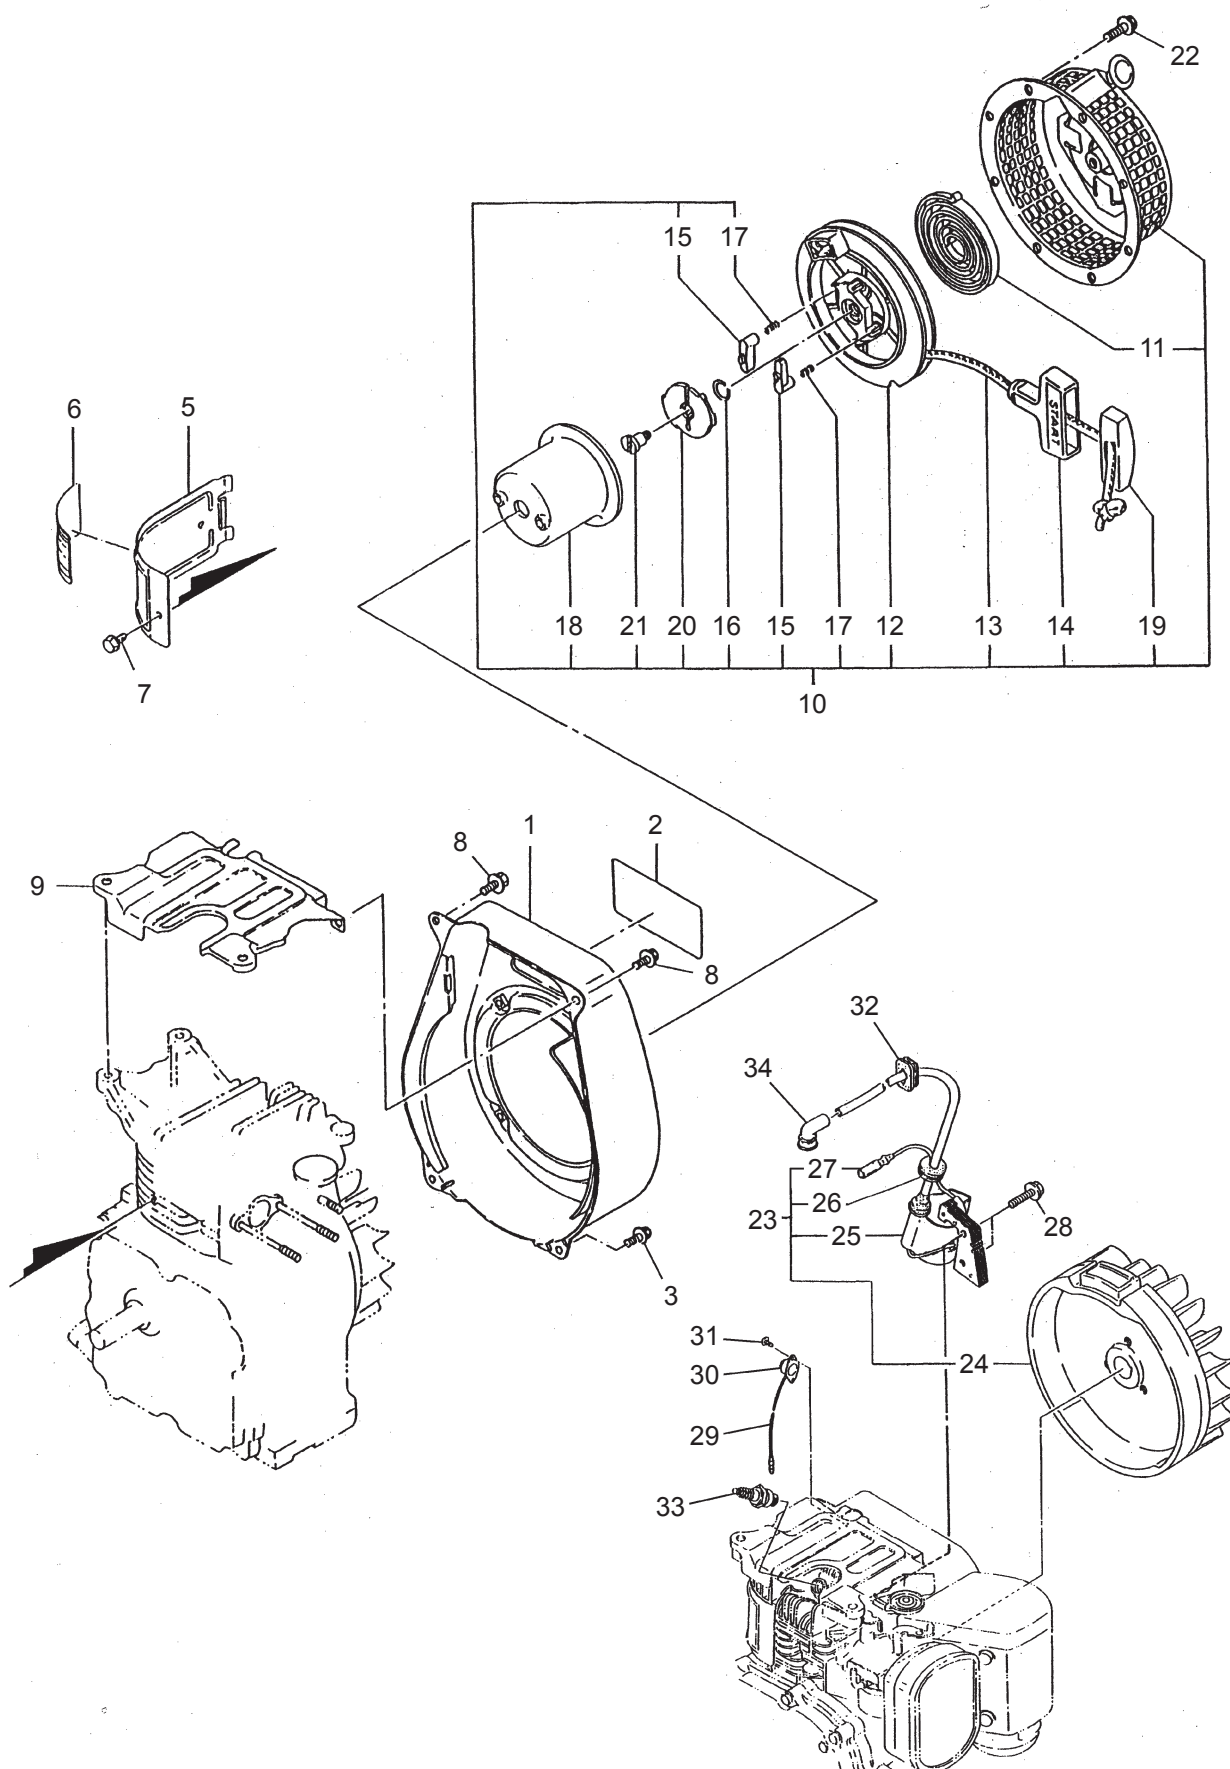

7. MS331EAB ENGINE
RECOIL STARTER, MAGNETO

Ref. No.	Part No.	Part Name	Q'ty	Remarks
7-1	423839	Blower Housing CP	1	
7-2	582566	Label (trade mark)	1	
7-3	997940	Flange Bolt	2	
7-4				
7-5	583885	Cylinder Baffle	1	
7-6	583886	Label (engine name)	1	
7-7	997943	Flange Bolt	1	
7-8	582563	Flange Bolt	2	
7-9	582567	Head Cover	1	
7-10	599759	Recoil Starter Ass'y	1	Incl.11-21
7-11	423840	Spiral Spring	1	
7-12	599761	Reel	1	
7-13	583890	Starter Rope	1	
7-14	582632	Starter Knob	1	
7-15	599762	Ratchet	2	
7-16	583892	Friction Spring	1	
7-17	583893	Return Spring	2	
7-18	599764	Starter Pulley	1	
7-19	582633	Knob Cap	1	
7-20	599763	Ratchet Guide	1	
7-21	583896	Set Screw	1	
7-22	997943	Flange Bolt	4	
7-23				
7-24	423841	Flywheel	1	
7-25	646134	Ignition Coil	1	
7-26				
7-27				
7-28	583962	Flange Bolt	2	
7-29	582574	Wire 1 CP	1	
7-30	640046	Stop Button	1	
7-31	640047	Tapping Screw	2	
7-32	583963	Grommet	1	
7-33	583901	Spark Plug	1	NGK B-6HS
7-34	621972	Spark Plug Cap	1