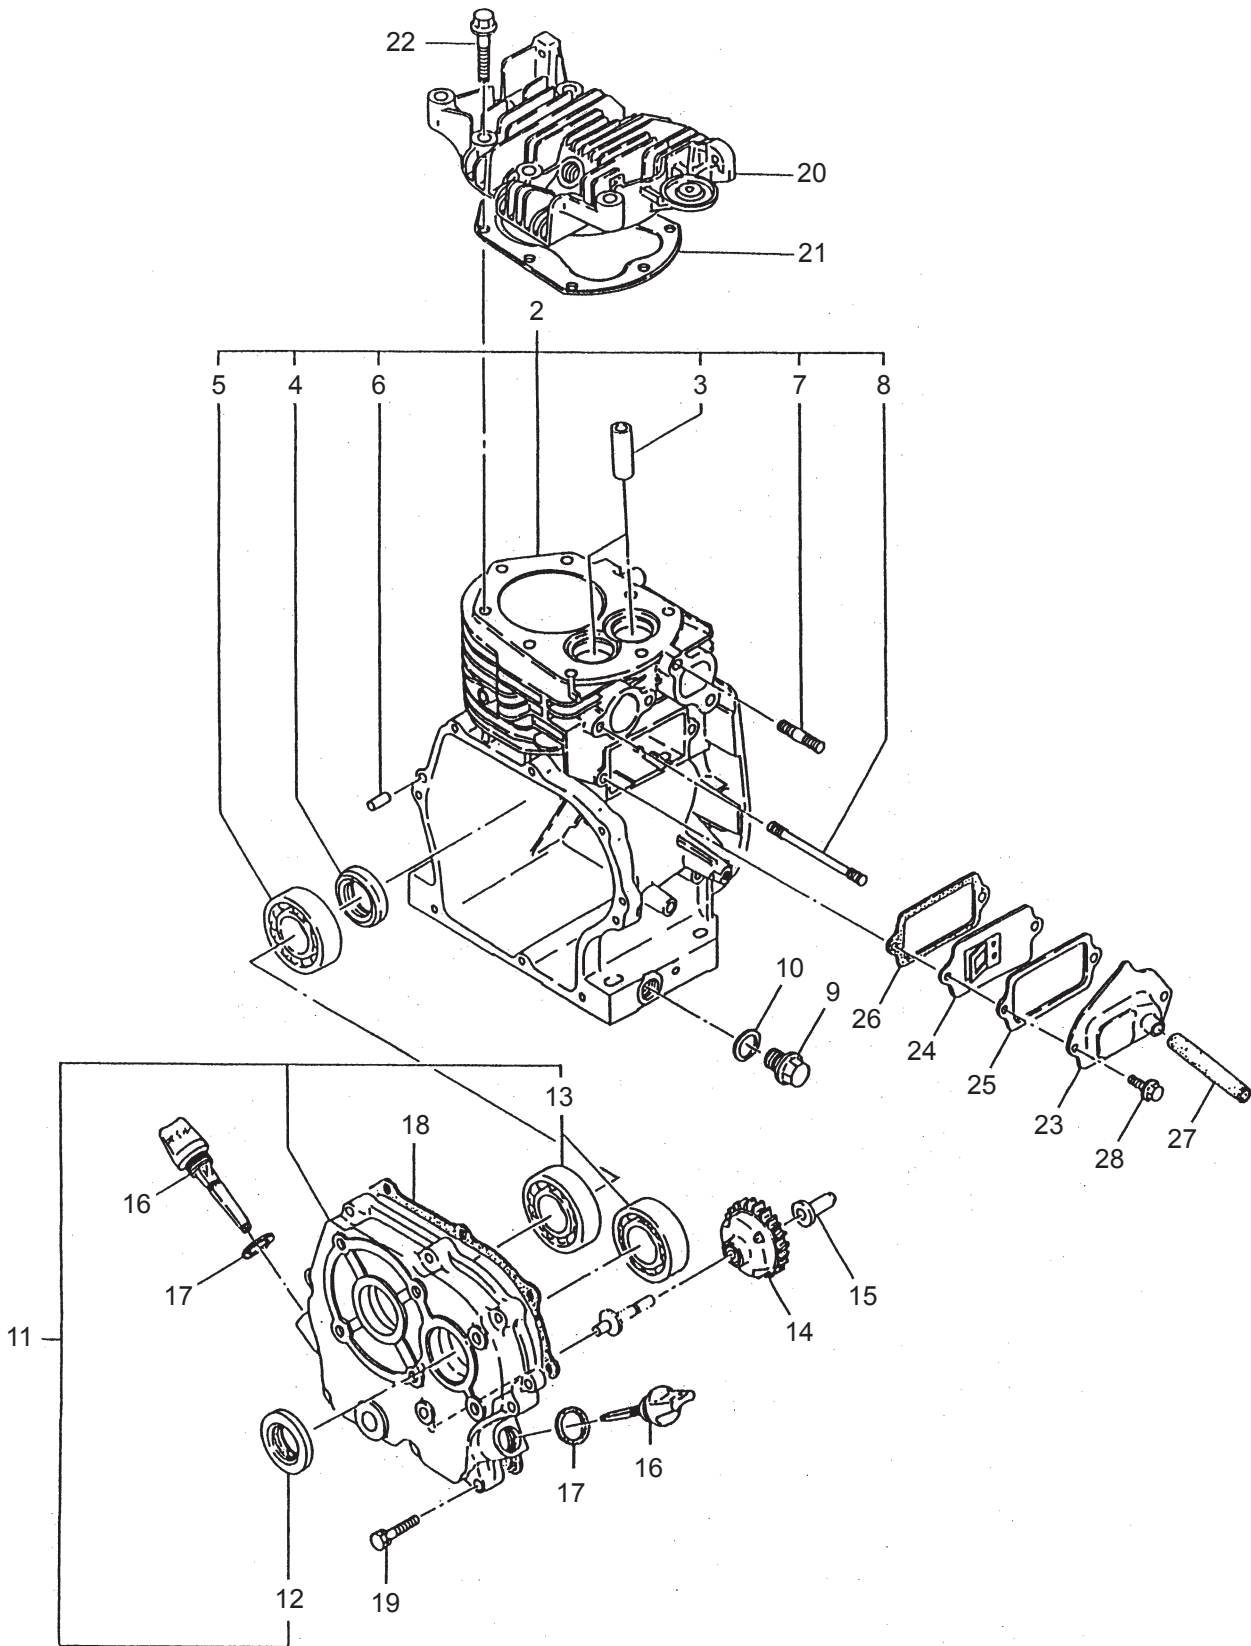

4. MS331EAB ENGINE CRANKCASE, CYLINDER HEAD

Ref. No.	Part No.	Part Name	Q'ty	Remarks
4-1	540037	Engine	1	EY15-2B
4-2	583958	Crankcase CP	1	Incl.3-8
4-3	582497	Valve Guide	2	
4-4	583833	Oil Seal	1	TB25387
4-5	582500	Ball Bearing	1	BB6205C3
4-6	997991	Dowel Pin	2	
4-7	582498	Stud	2	
4-8	583834	Stud	2	
4-9	998006	Plug	2	
4-10	998005	Gasket	2	
4-11	423831	Main Bearing Cover CP	1	Incl.12,13
4-12	583833	Oil Seal	1	TB25387
4-13	582500	Ball Bearing	2	BB6205C3
4-14	582535	Governor Gear CP	1	
4-15	998019	Governor Sleeve	1	
4-16	997998	Oil Gauge	2	
4-17	639096	Gasket	2	
4-18	423832	Gasket (bearing cover)	1	
4-19	582506	Bolt AY	8	
4-20	583837	Cylinder Head	1	
4-21	639015	Gasket CP (head)	1	
4-22	998002	Flange Bolt	8	
4-23	582514	Tappet Cover CP	1	
4-24	583838	Breather Plate CP	1	
4-25	582516	Gasket (tappet cover)	1	
4-26	582518	Gasket (breather plate)	1	
4-27	998012	Rubber Pipe	1	8x11x64L
4-28	997940	Flange Bolt	2	
4-29	583839	Gasket Set	1