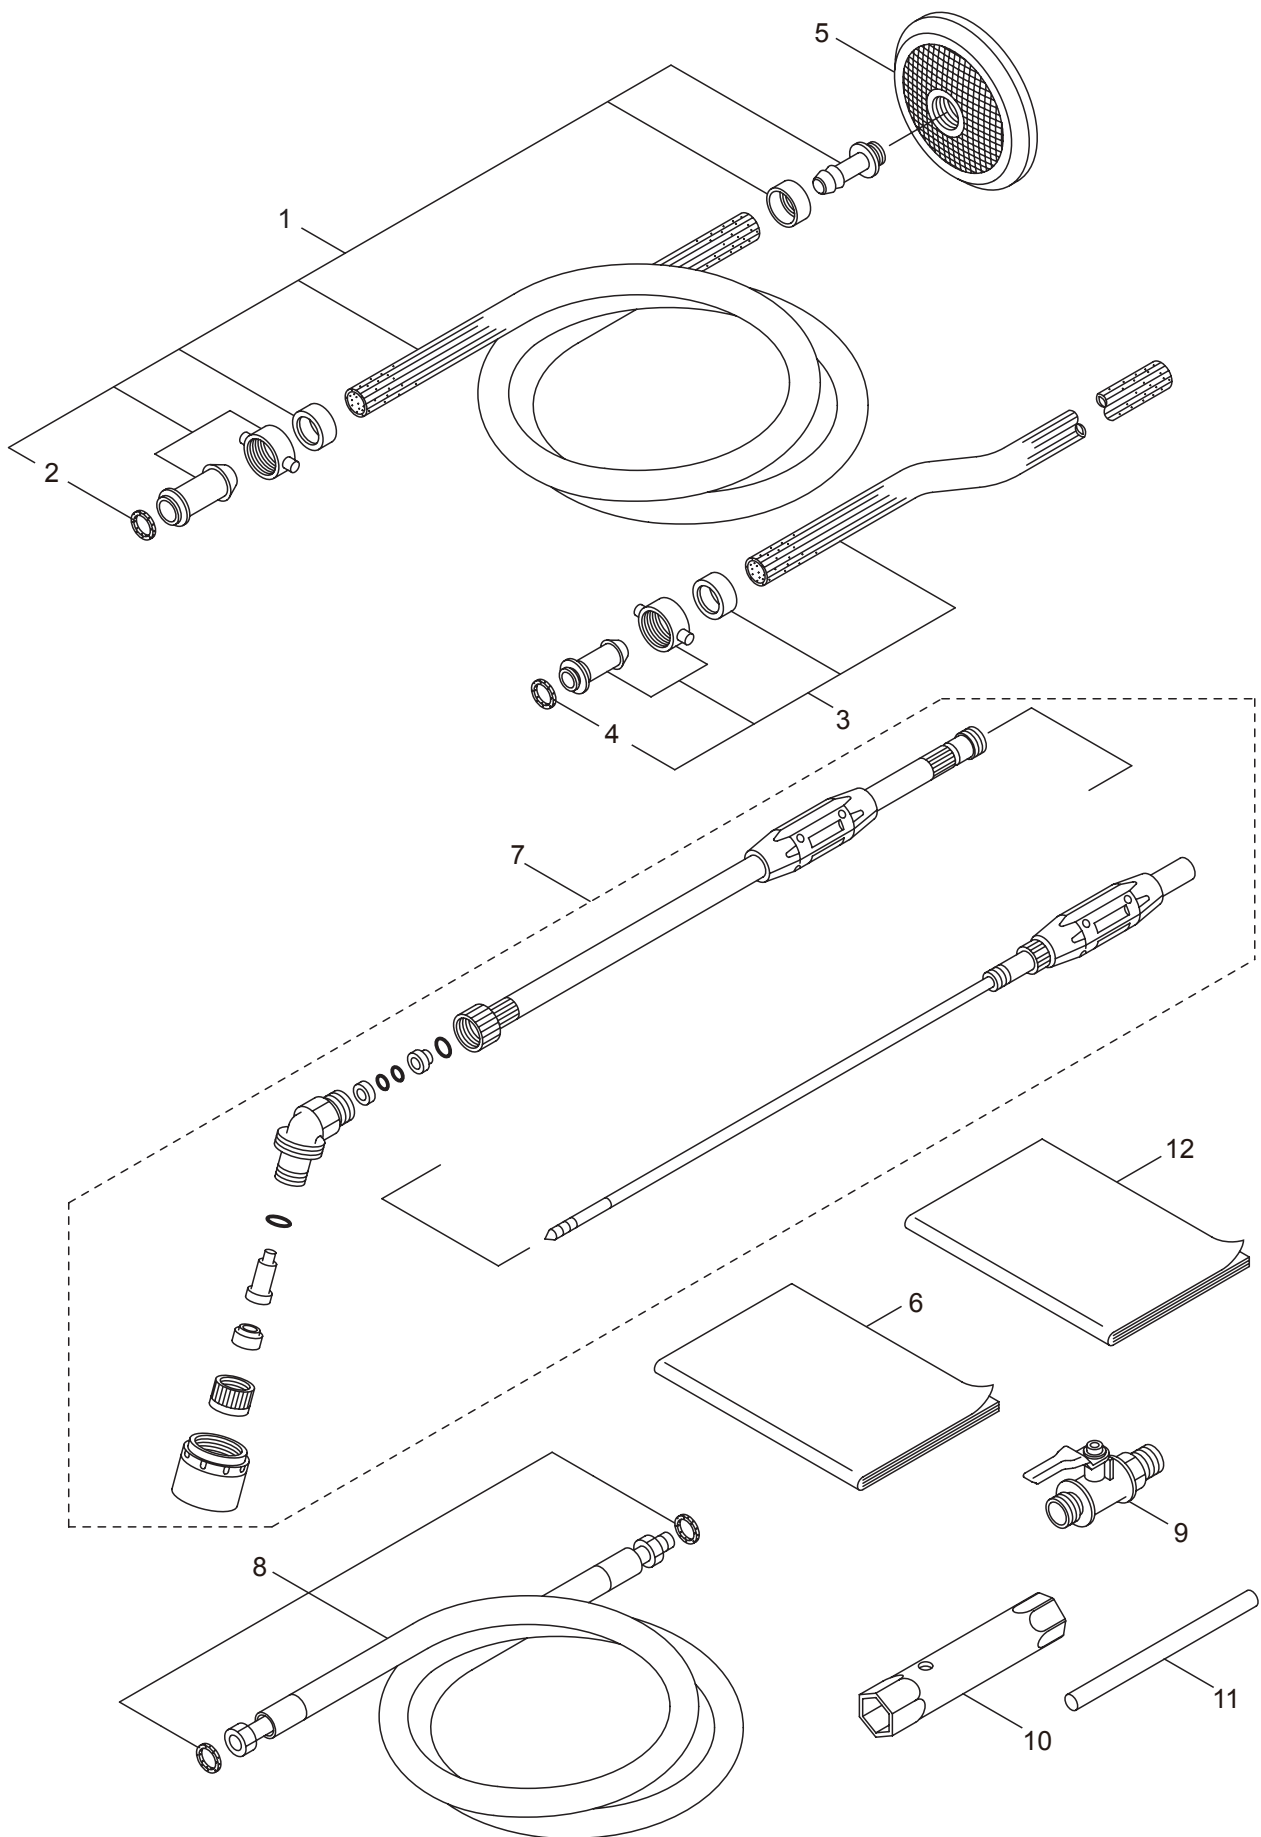

8. MS331EAB
ACCESSORIES

Ref. No.	Part No.	Part Name	Q'ty	Remarks
8-1	105936	Suction Hose Ass'y	1	Incl.2 19x13x3000L
8-2	103686	Packing	1	18.5x24xt2
8-3	104344	Spill Hose Ass'y	1	Incl.4 13x19x3000L
8-4	103685	Packing	1	12x18.5xt1.5
8-5	122017	Suction Strainer Ass'y	1	
8-6	131991	Instruction Manual	1	MS331
8-7	586122	Super Zoom P700	1	
8-8	597219	Hose	1	
8-9	972275	Cock Ass'y	1	
8-10	169185	Box Spanner	1	14x21
8-11	169186	Handle	1	8x150
8-12	169187	Instruction Manual	1	Engine