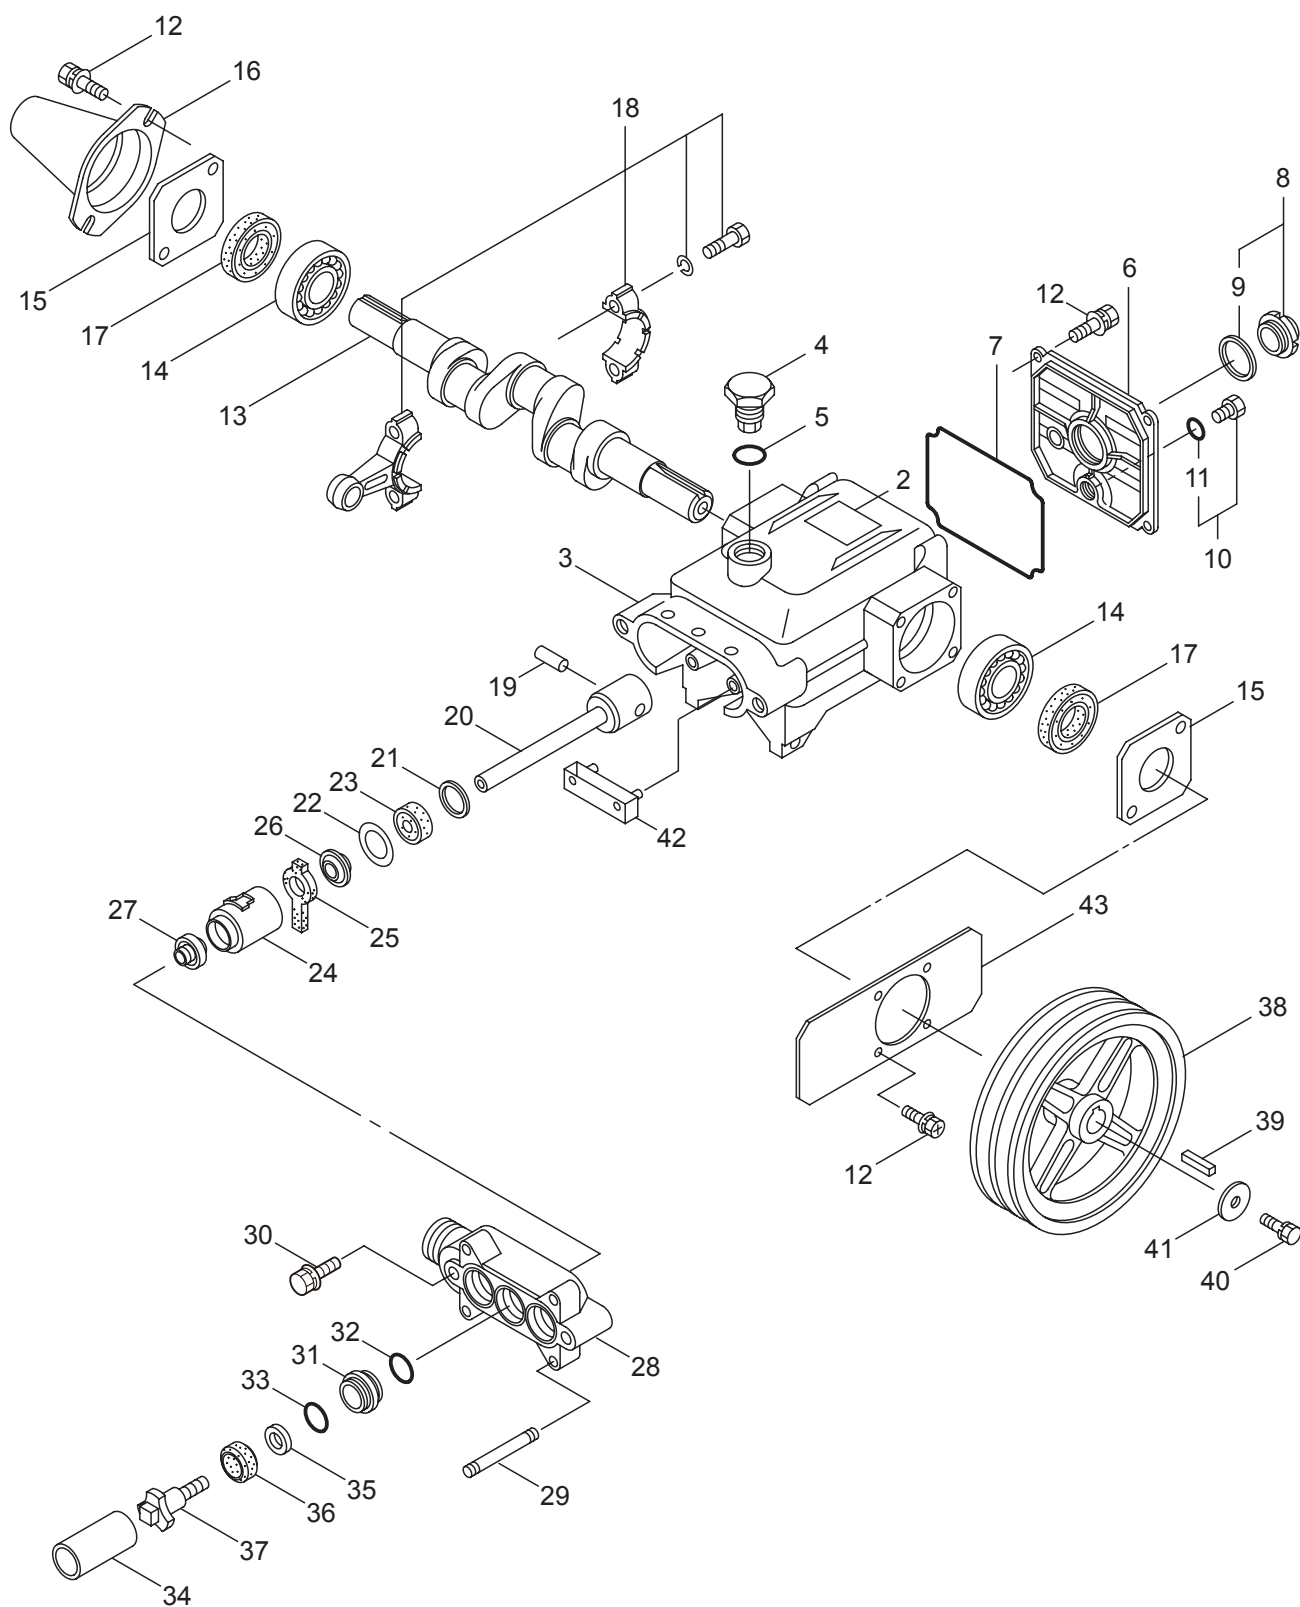

## 2. MS331EAB CRANKCASE, INLET VALVE

Ref. No.	Part No.	Part Name	Q'ty	Remarks
2-1	818564	MS331	1	
2-2	130916	Label	1	MS331
2-3	120655	Crankcase	1	
2-4	046798	Oil Filler Cap	1	
2-5	014179	O-Ring	1	P20
2-6	118646	Rear Cover, Crankcase	1	
2-7	014041	O-Ring	1	S100
2-8	092241	Oil Gauge Ass'y	1	Incl.9
2-9	044428	Packing	1	25x34xt2.5
2-10	091376	Drain Plug	1	Incl.11, G1/4
2-11	023170	O-Ring	1	P12.5
2-12	125824	Bolt	8	M6x16
2-13	103921	Crankshaft	1	
2-14	014487	Bearing	2	#6304
2-15	117424	Plate	2	
2-16	025130	Shaft Protector	1	
2-17	117423	Oil Seal	2	TC20528
2-18	048734	Connecting Rod Ass'y	3	
2-19	016948	Piston Pin	3	9x22L
2-20	131358	Piston Rod	3	
2-21	126259	Washer	3	17x24xT1.2
2-22	126189	Washer	3	20x28xT1.2
2-23	025461	Oil Seal	3	S10.5247
2-24	027710	Seal Retainer	3	
2-25	130515	Felt Packing	3	
2-26	026853	Packing	3	
2-27	100015	Seal	3	
2-28	105507	Inlet Manifold	1	
2-29	089529	Stud	4	M8x90x11x18
2-30	128352	Bolt	2	M8X45
2-31	022931	Adapter	3	
2-32	023172	O-Ring	3	P22
2-33	015862	O-Ring	3	P21
2-34	022929	Cylinder Pipe	3	25x28.5x55L
2-35	124277	Inlet Valve Seat	3	6.1x20xt2.8
2-36	091006	Piston Packing Ass'y	3	
2-37	118628	Piston Retainer	3	
2-38	100837	V-Pulley	1	152-Ax2
2-39	014543	Key	1	5x5x25L
2-40	126258	Bolt	1	M8x20
2-41	126198	Washer	1	8.5x30xT3.2
2-42	027712	Oil Pan	1	
2-43	542121	Stay	1	