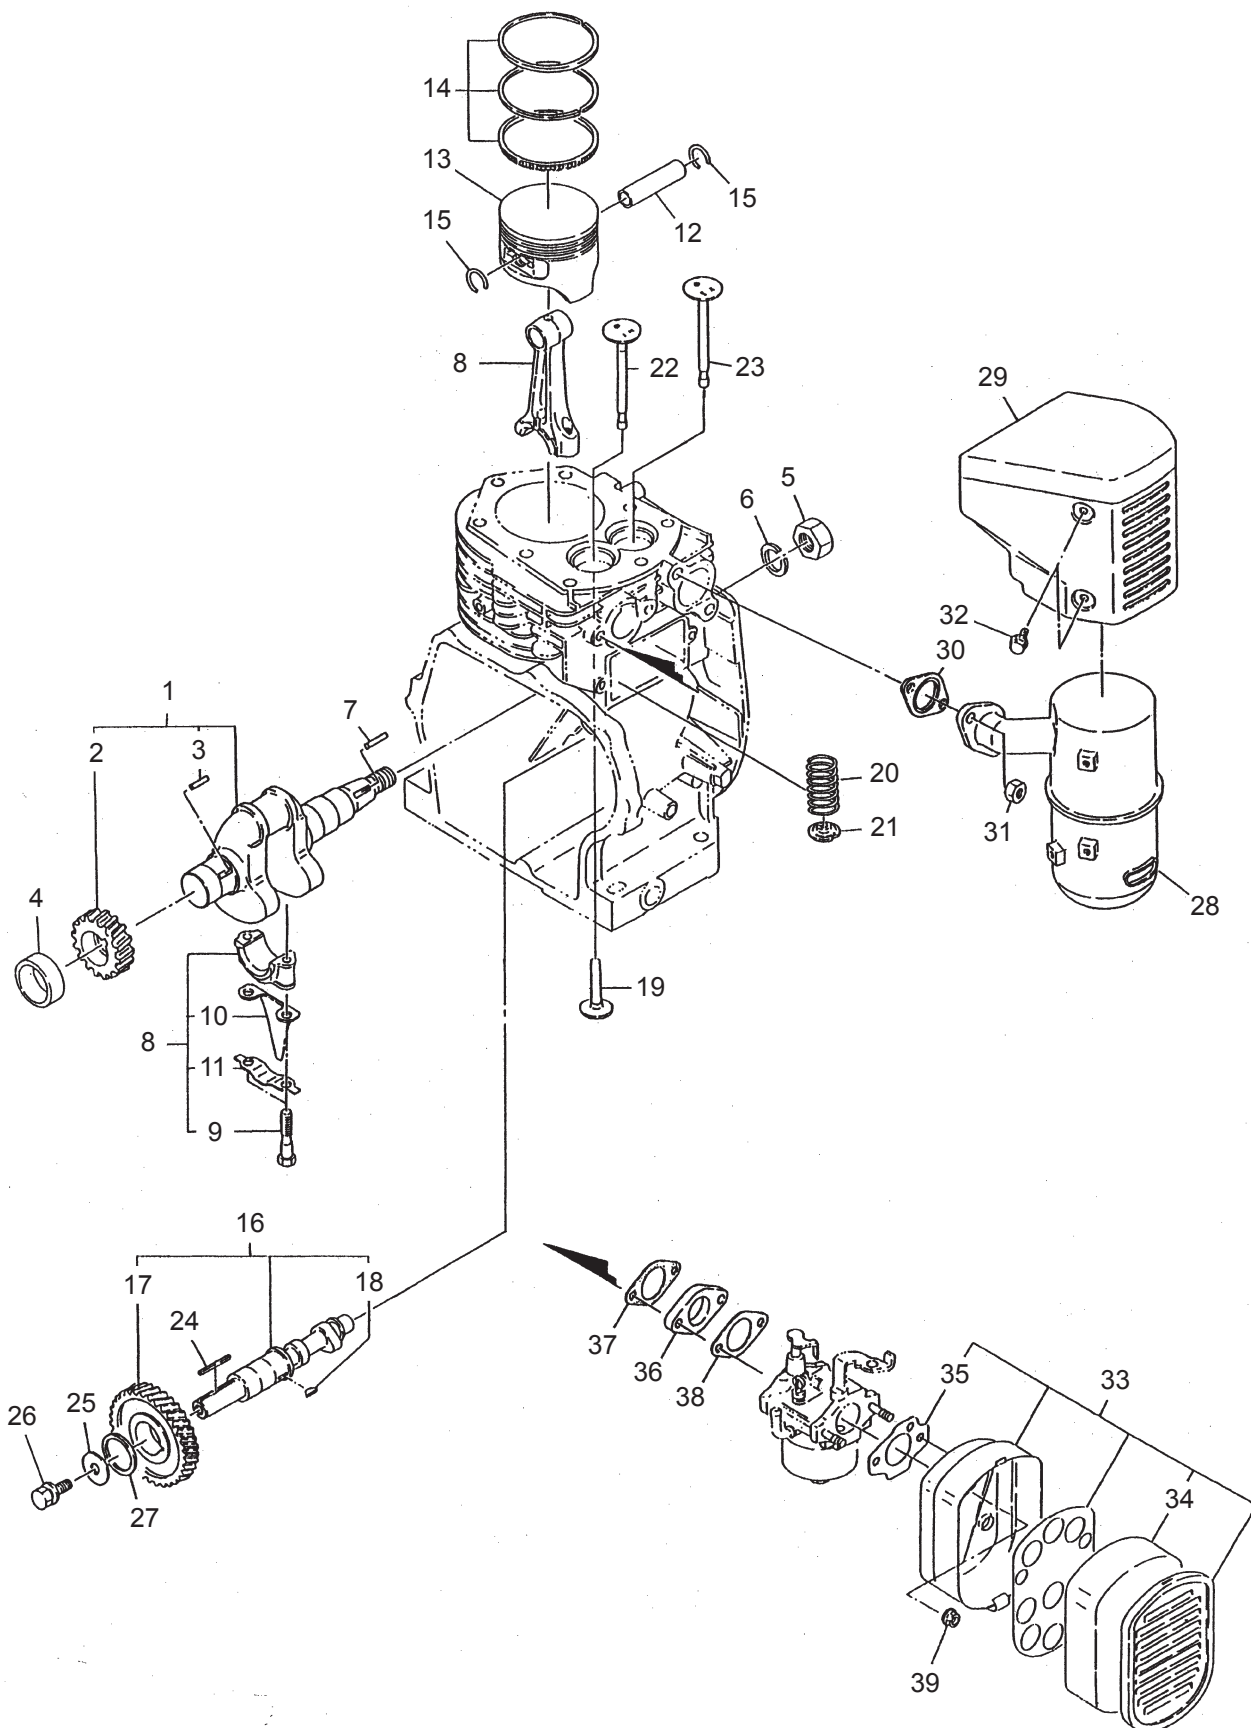

5. MS331EAB ENGINE
CRANSHAFT, PISTON, MUFFLER

Ref. No.	Part No.	Part Name	Q'ty	Remarks
5-1	583840	Crankshaft CP	1	Incl.2,3
5-2	583841	Crankshaft Gear	1	
5-3	998021	Woodruff Key	1	
5-4	582528	Spacer	1	0.6t
5-4	582529	Spacer	1	0.8t
5-4	582530	Spacer	1	1.0t
5-5	582532	Nut	1	
5-6	582533	Spring Washer	1	
5-7	998021	Woodruff Key	1	
5-8	639020	Connecting Rod Ass'y	1	Incl.9,10
5-9	639021	Connecting Rod Bolt	2	
5-10	582542	Oil Scraper	1	
5-11				
5-12	583843	Piston Pin	1	
5-13	639022	Piston	1	
5-14	583845	Piston Ring Set	1	
5-15	582540	Clip	2	
5-16	423833	Camshaft CP	1	Incl.17,18
5-17	583847	Camshaft Gear	1	
5-18	998021	Woodruff Key	1	
5-19	583848	Tappet	2	
5-20	998046	Valve Spring	2	
5-21	582548	Spring Retainer	2	
5-22	639025	Intake Valve	1	
5-23	639026	Exhaust Valve	1	
5-24	583850	Key	1	
5-25	583851	Washer	1	
5-26	998043	Bolt AY	1	
5-27	582528	Spacer	1	0.6t
5-27	582529	Spacer	1	0.8t
5-27	582530	Spacer	1	1.0t
5-28	582570	Muffler CP	1	
5-29	583852	Muffler Cover CP	1	
5-30	639029	Gasket CP (exhaust)	1	
5-31	628023	Nut	2	
5-32	997943	Flange Bolt	3	
5-33	583853	Air Cleaner AY	1	Incl.34,35
5-34	583854	Cleaner Element	1	
5-35	583855	Gasket (air cleaner)	1	
5-36	583856	Insulator	1	
5-37	639034	Gasket (insulator)	1	
5-38	583857	Gasket2 (insulator)	1	
5-39	582587	Flange Nut	2