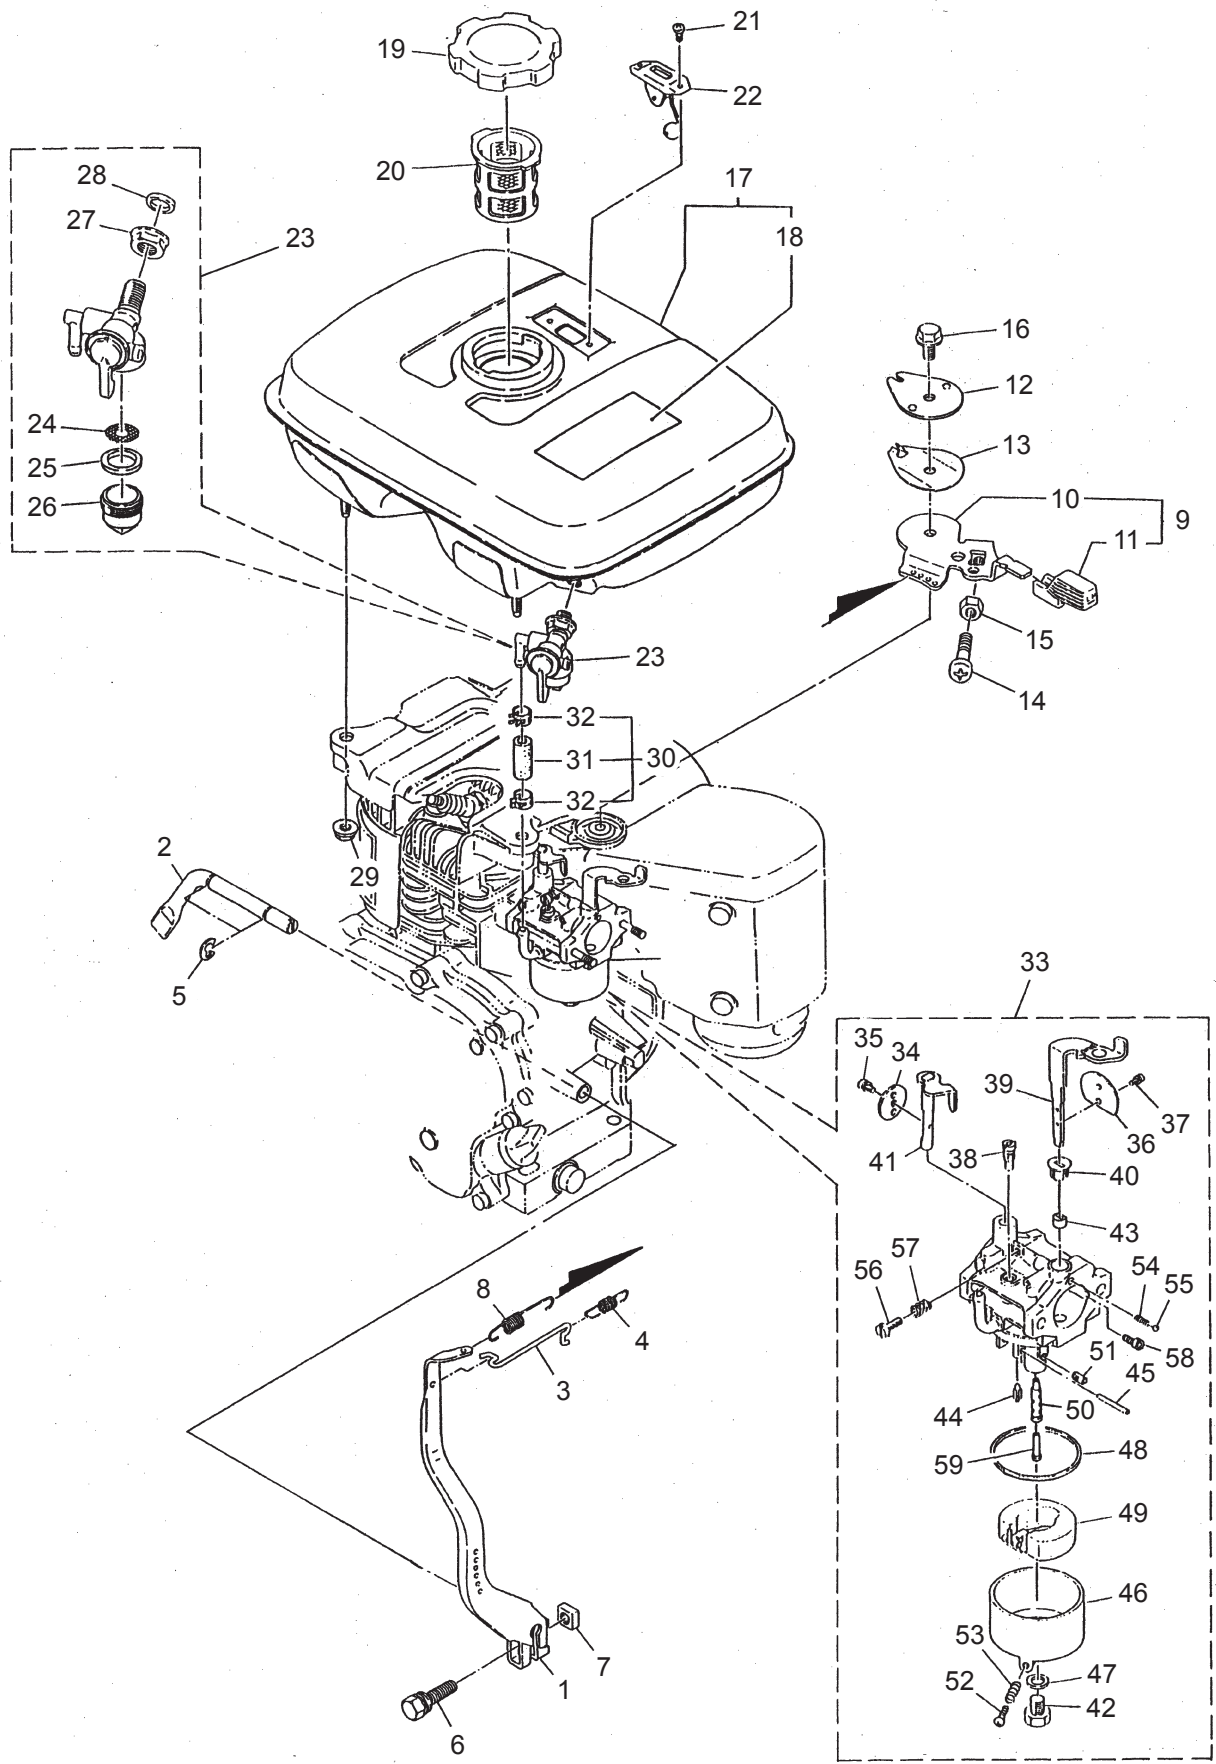

6. MS331EAB ENGINE FUEL TANK, CARBURETOR

Ref. No.	Part No.	Part Name	Q'ty	Remarks
6-46	583875	Float Chamber Body	1	
6-47	583876	Packing	1	
6-48	583877	Chamber Packing	1	
6-49	583878	Float AY	1	
6-50				
6-51	583880	Main Jet	1	
6-52	583881	Screw	1	
6-53	582683	Spring	1	
6-54	583882	Choke Spring	1	
6-55	583959	Steel Ball	1	
6-56	582684	Screw	1	
6-57	582683	Spring	1	
6-58				
6-59