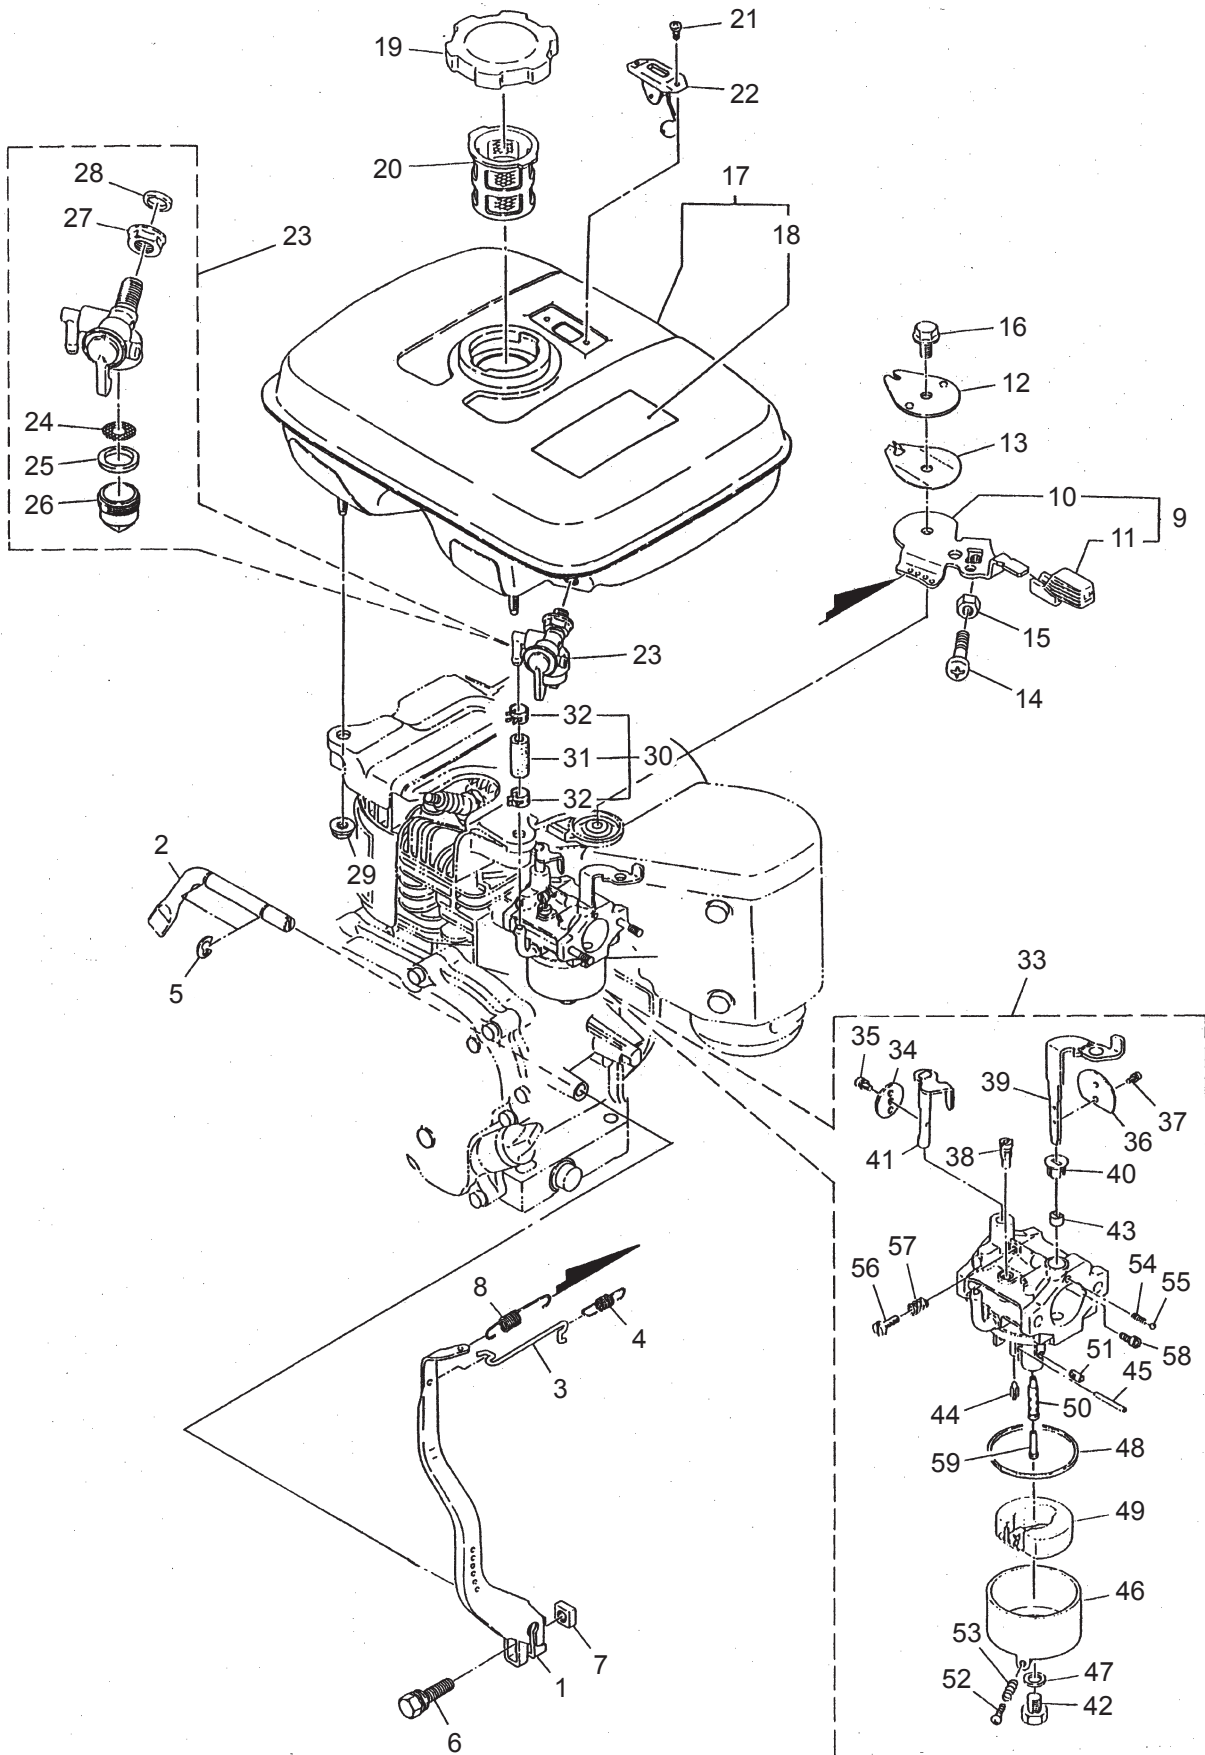

6. MS331EAB ENGINE
FUEL TANK, CARBURETOR

Ref. No.	Part No.	Part Name	Q'ty	Remarks
6-1	423834	Governor Lever CP	1	
6-2	582553	Governor Shaft	1	
6-3	582555	Governor Rod CP	1	
6-4	641945	Rod Spring	1	
6-5	997966	Clip	2	
6-6	997967	Bolt AY	1	
6-7	997968	Nut	1	
6-8	583860	Governor Spring	1	
6-9	582558	Speed Control AY	1	Incl.11
6-10				
6-11	582560	Knob	1	
6-12	639038	Stop Plate CP	1	
6-13	582561	Spring Washer	1	
6-14	582564	Screw	1	
6-15	999696	Nut	1	
6-16	582563	Flange Bolt	1	
6-17	423835	Fuel Tank CP	1	
6-18				
6-19	997952	Fuel Tank Cap CP	1	
6-20	997951	Fuel Filter	1	
6-21	583863	Screw	2	
6-22	583864	Fuel Gauge CP	1	
6-23	997955	Fuel Strainer AY	1	Incl.24-28
6-24	997956	Filter	1	
6-25	997957	Packing	1	
6-26	997958	Cup (strainer)	1	
6-27	997959	Nut	1	
6-28	997960	Packing	1	
6-29	582587	Flange Nut	2	
6-30	423836	Fuel Pipe CP	1	Incl.31,32
6-31	997961	Rubber Pipe	1	
6-32	997962	Hose Clamp	2	
6-33	423837	Carburetor Ass'y	1	Incl.34-57
6-34	583866	Throttle Valve	1	
6-35	998058	Screw	1	
6-36	583867	Choke Valve	1	
6-37	583868	Screw	2	
6-38	583869	Pilot Jet	1	
6-39	583870	Lever	1	
6-40	583871	Ring	1	
6-41	583872	Shaft AY (throttle)	1	
6-42	423838	Bolt	1	
6-43	998050	Ring	1	
6-44	583874	Needle Valve AY	1	
6-45	998074	Pin	1