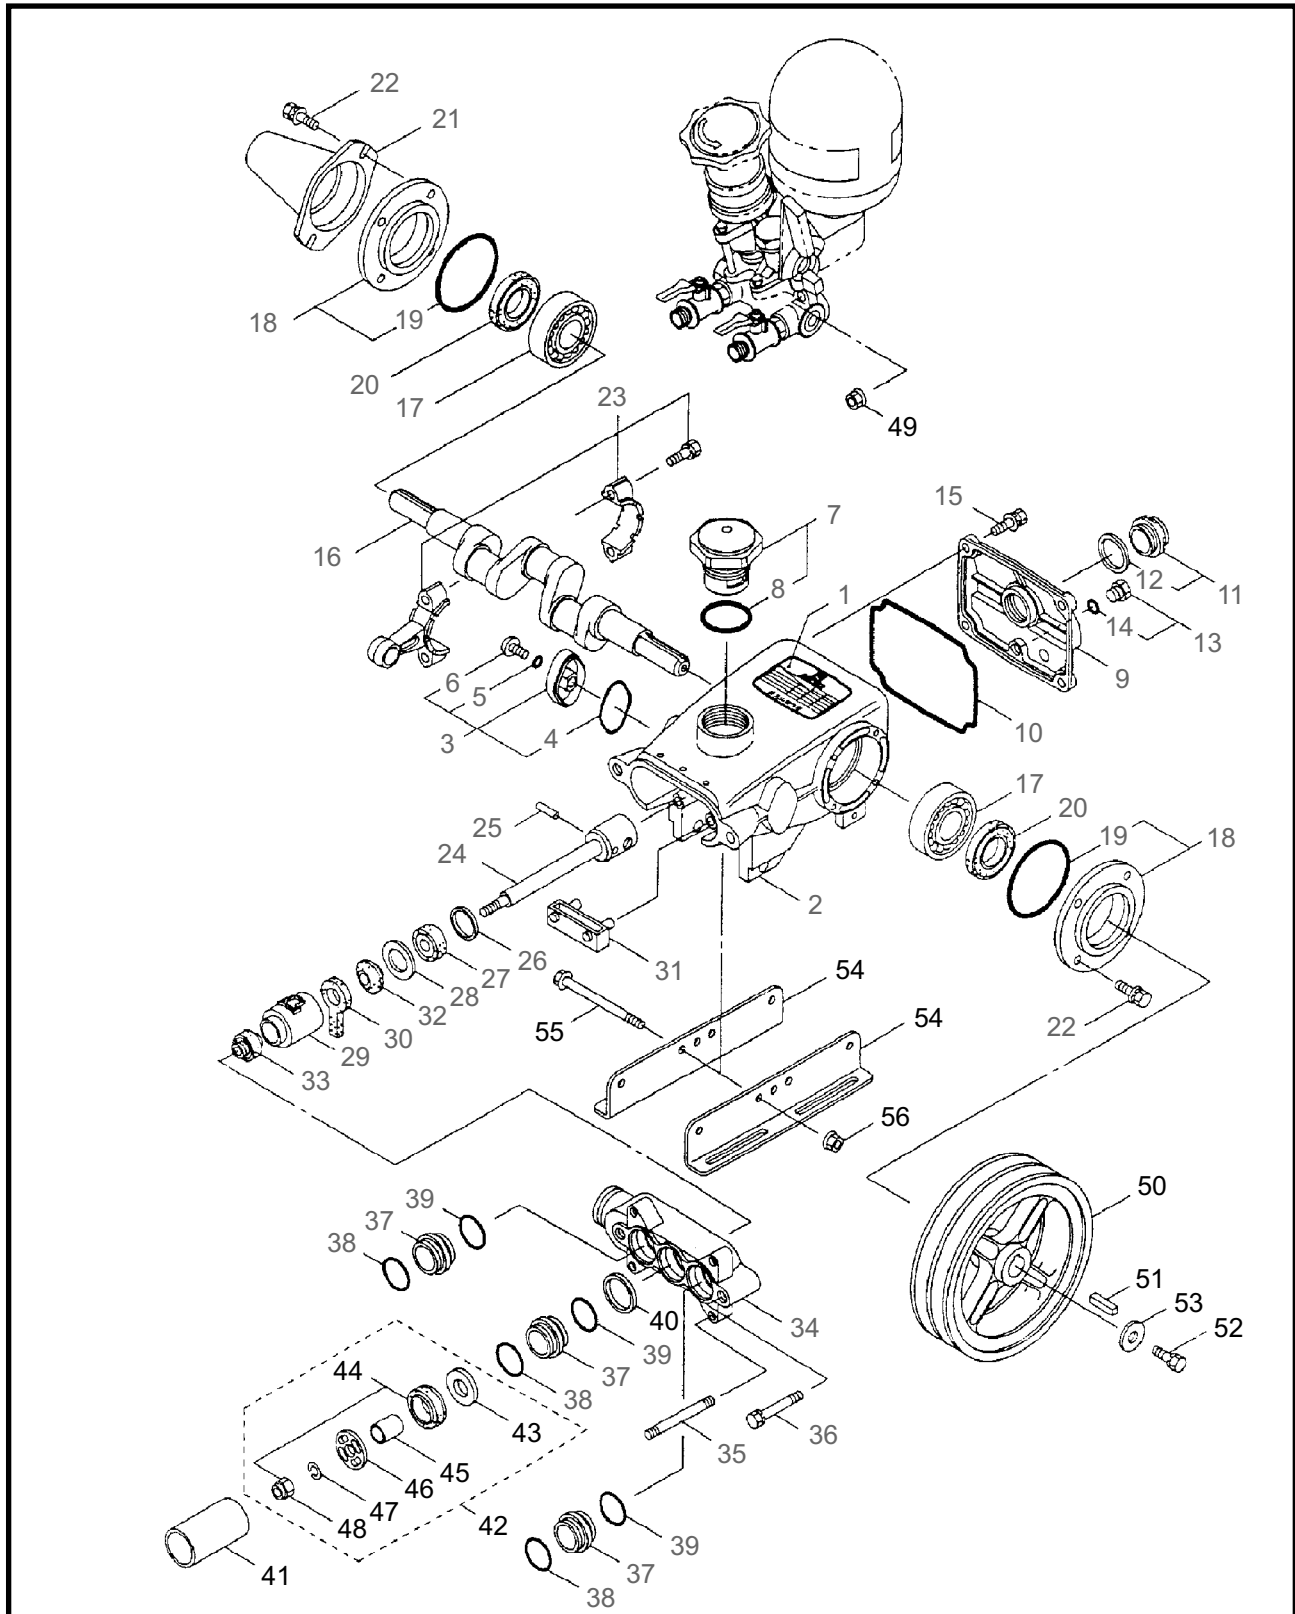

CRANKCASE, SUCTION VALVE

REF #	PART #	DESCRIPTION	Q'TY.	NOTES
40	105508	Packing	1	
41	108065	Cylinder Pipe	3	
42	632583	Inlet Valve Ass'y	3	Incl. 43-48
43	014122	Inlet Valve Seat	3	
44	632586	Piston Packing Ass'y	3	
45	027499	Spacer	3	
46	119917	Piston Retainer	3	
47	015849	Spring Washer	3	M6
48	046365	Nylon Nut	3	M6
49	108468	Flange Nut	4	M8
50	100837	V-Pulley	1	
51	014543	Key	1	
52	092521	Bolt	1	M8x20
53	100836	Washer	1	
54	117633	Rail	2	
55	080275	Bolt	2	
56	101804	Flange Nut	2	M8