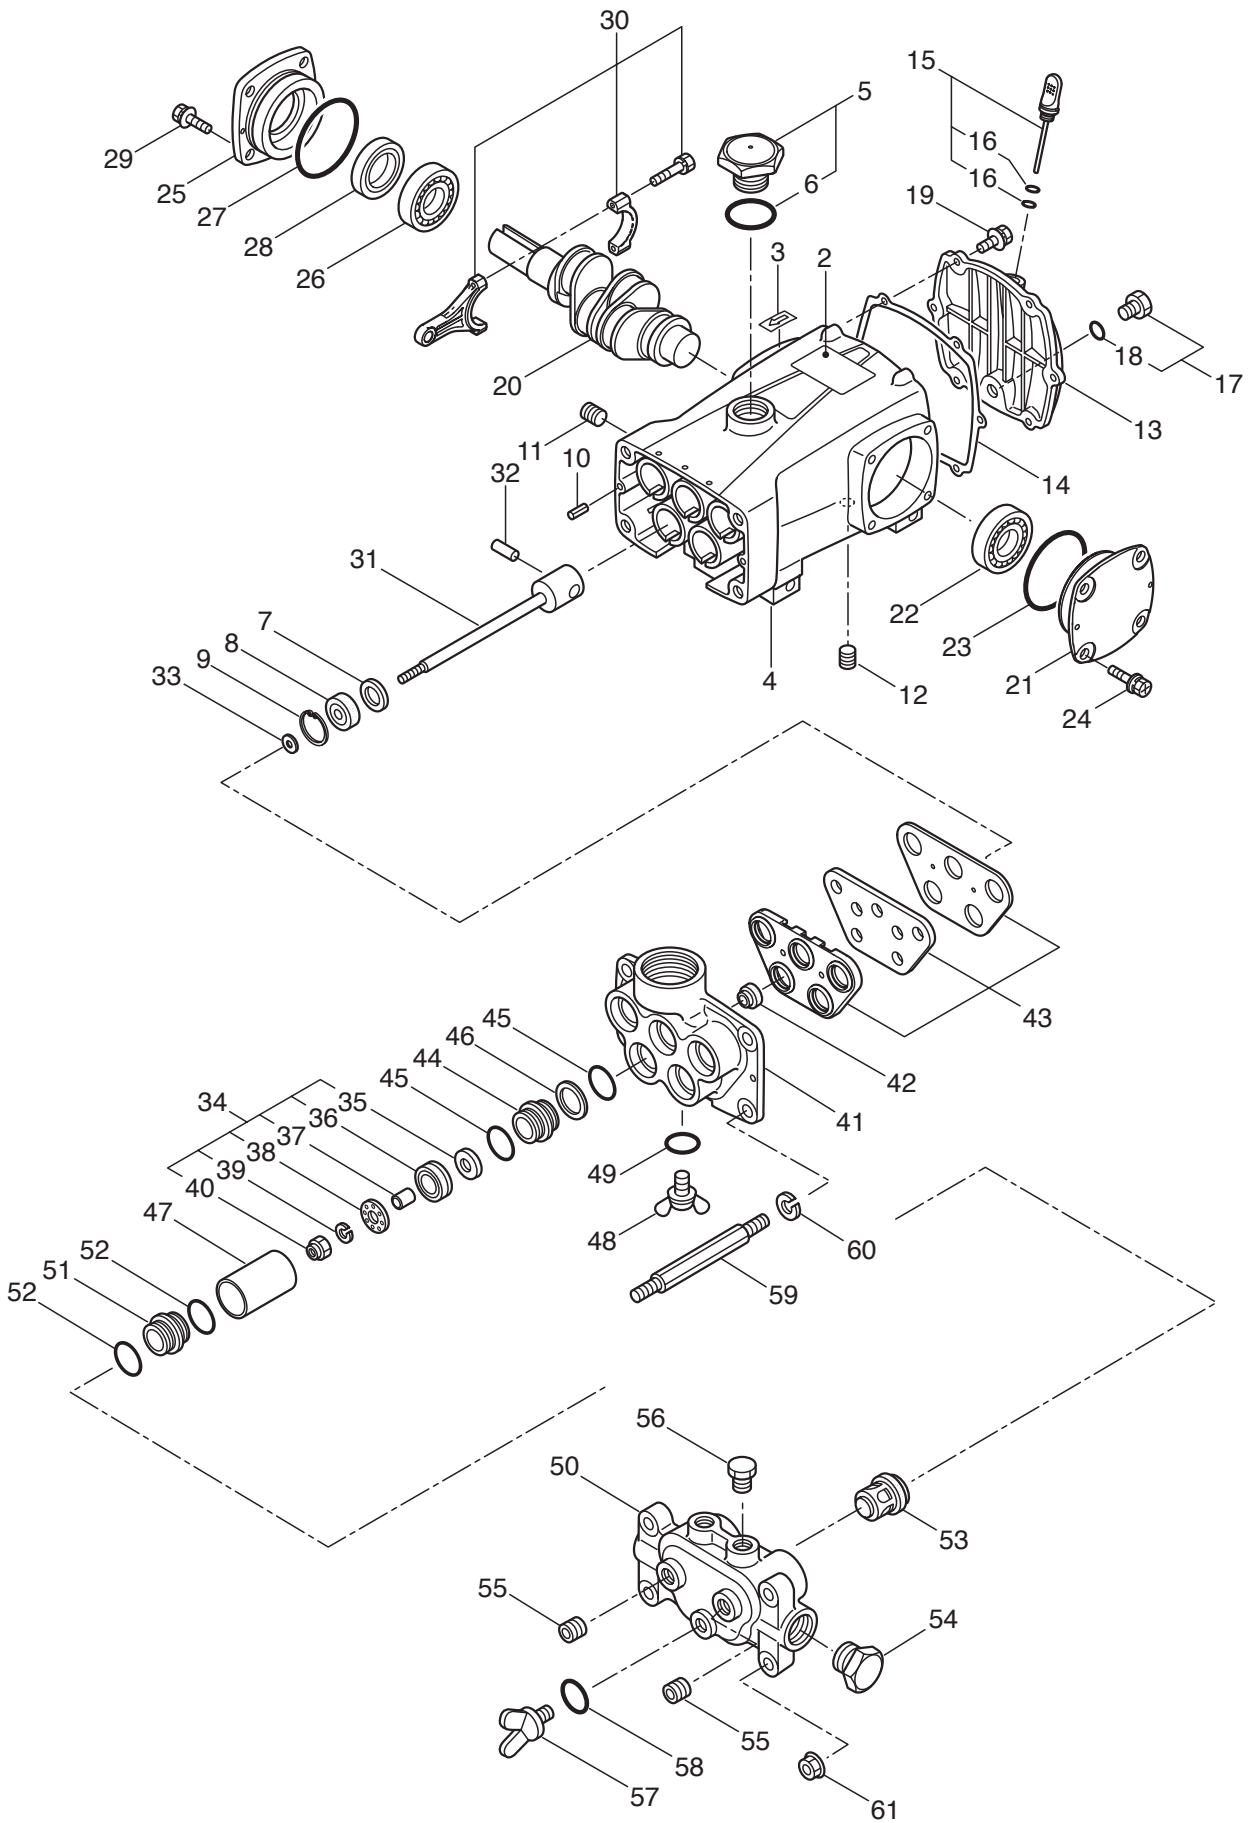

# 1. MS1600F

Ref. No.	Part No.	Part Name	Q'ty	Remarks
1-1	354070	MS1600F	1	
1-2	126768	Label	1	MS1600F
1-3	054365	Label	1	
1-4	125812	Crankcase	1	
1-5	092269	Oil Cap Ass'y	1	Incl.6
1-6	014177	O-Ring	1	P35
1-7	126589	Washer	5	24X34XT1.2
1-8	044285	Oil Seal	5	S10.5 34 7
1-9	012380	Snap Ring	5	#35
1-10	027488	Spring Pin	2	5X12 AW
1-11	044490	Plug	1	R3/8
1-12	145964	Plug	1	R1/4
1-13	125820	Crankcase Lid	1	
1-14	125823	Packing	1	
1-15	125312	Oil Gauge Ass'y	1	Incl.16
1-16	026531	O-Ring	2	S8
1-17	091376	Plug Ass'y	1	G1/4 Incl.18
1-18	023170	O-Ring	1	P12.5
1-19	125824	Bolt	6	M6X16
1-20	125825	Crankshaft	1	
1-21	125829	Bearing Case	1	
1-22	047068	Bearing	1	#6207
1-23	014038	O-Ring	1	S85
1-24	125832	Bolt	4	M8X16
1-25	125834	Bearing Case	1	
1-26	047068	Bearing	1	#6207
1-27	014038	O-Ring	1	S85
1-28	043495	Oil Seal	1	D35508
1-29	125832	Bolt	4	M8X16
1-30	125836	Connecting Rod Ass'y	5	
1-31	125843	Plunger Ass'y	5	
1-32	043237	Piston Pin	5	
1-33	026853	Packing	5	
1-34	403947	A-Block	5	Incl.35-40
1-35	100611	Suction Valve	5	
1-36	105810	Piston Packing	5	
1-37	027796	Suction Valve collar	5	
1-38	100614	Suction Valve Stopper	5	
1-39	015850	Spring Washer	5	M7
1-40	115598	Nut	5	M7
1-41	125848	Cylinder Manifold	1	
1-42	100015	Packing	5	
1-43	125851	Seal Retainer	1	
1-44	100609	Pipe Receiver	5	
1-45	026969	O-Ring	10	31.3X2.65

# 1. MS1600F

Ref. No.	Part No.	Part Name	Q'ty	Remarks
1-46	100610	Packing	5	36X40XT0.5
1-47	100615	Cylinder Pipe	5	
1-48	108366	Plug	1	G1/4
1-49	023170	O-Ring	1	P12.5
1-50	125856	Discharge Manifold	1	
1-51	100609	Pipe Receiver	5	
1-52	026969	O-Ring	10	31.3X2.65
1-53	125859	Valve Ass'y	5	
1-54	125863	Plug	1	R1
1-55	126023	Plug	2	R1/4
1-56	125348	Plug	1	R3/8
1-57	108366	Plug	1	G1/4
1-58	023170	O-Ring	1	P12.5
1-59	125865	Cylinder Bolt	4	M12X180X30X30
1-60	125866	Spring Washer	4	M12
1-61	125867	Nut	4	M12