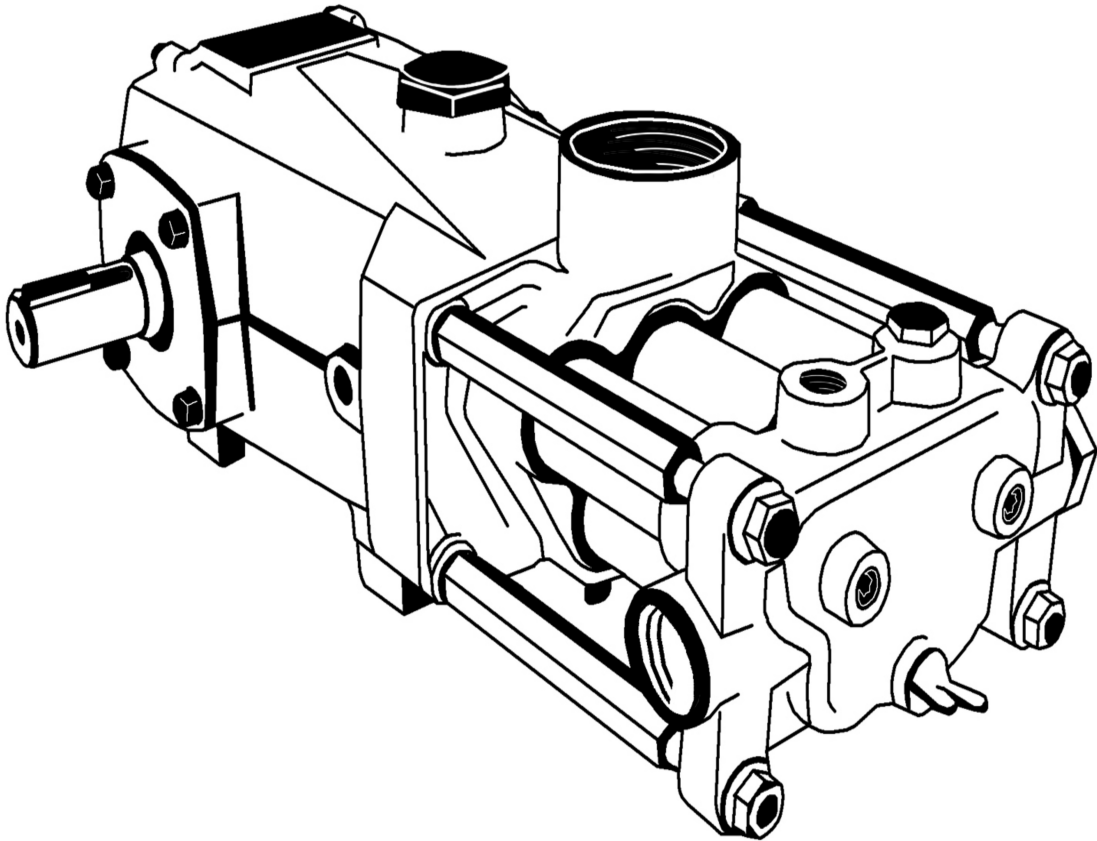

MARUYAMA

ILLUSTRATED PARTS LIST

MS1600F
PUMP

MS1600F
PUMP
PART 522535 - 02/2008

Maruyama. *E x t r a o r d i n a r y .*