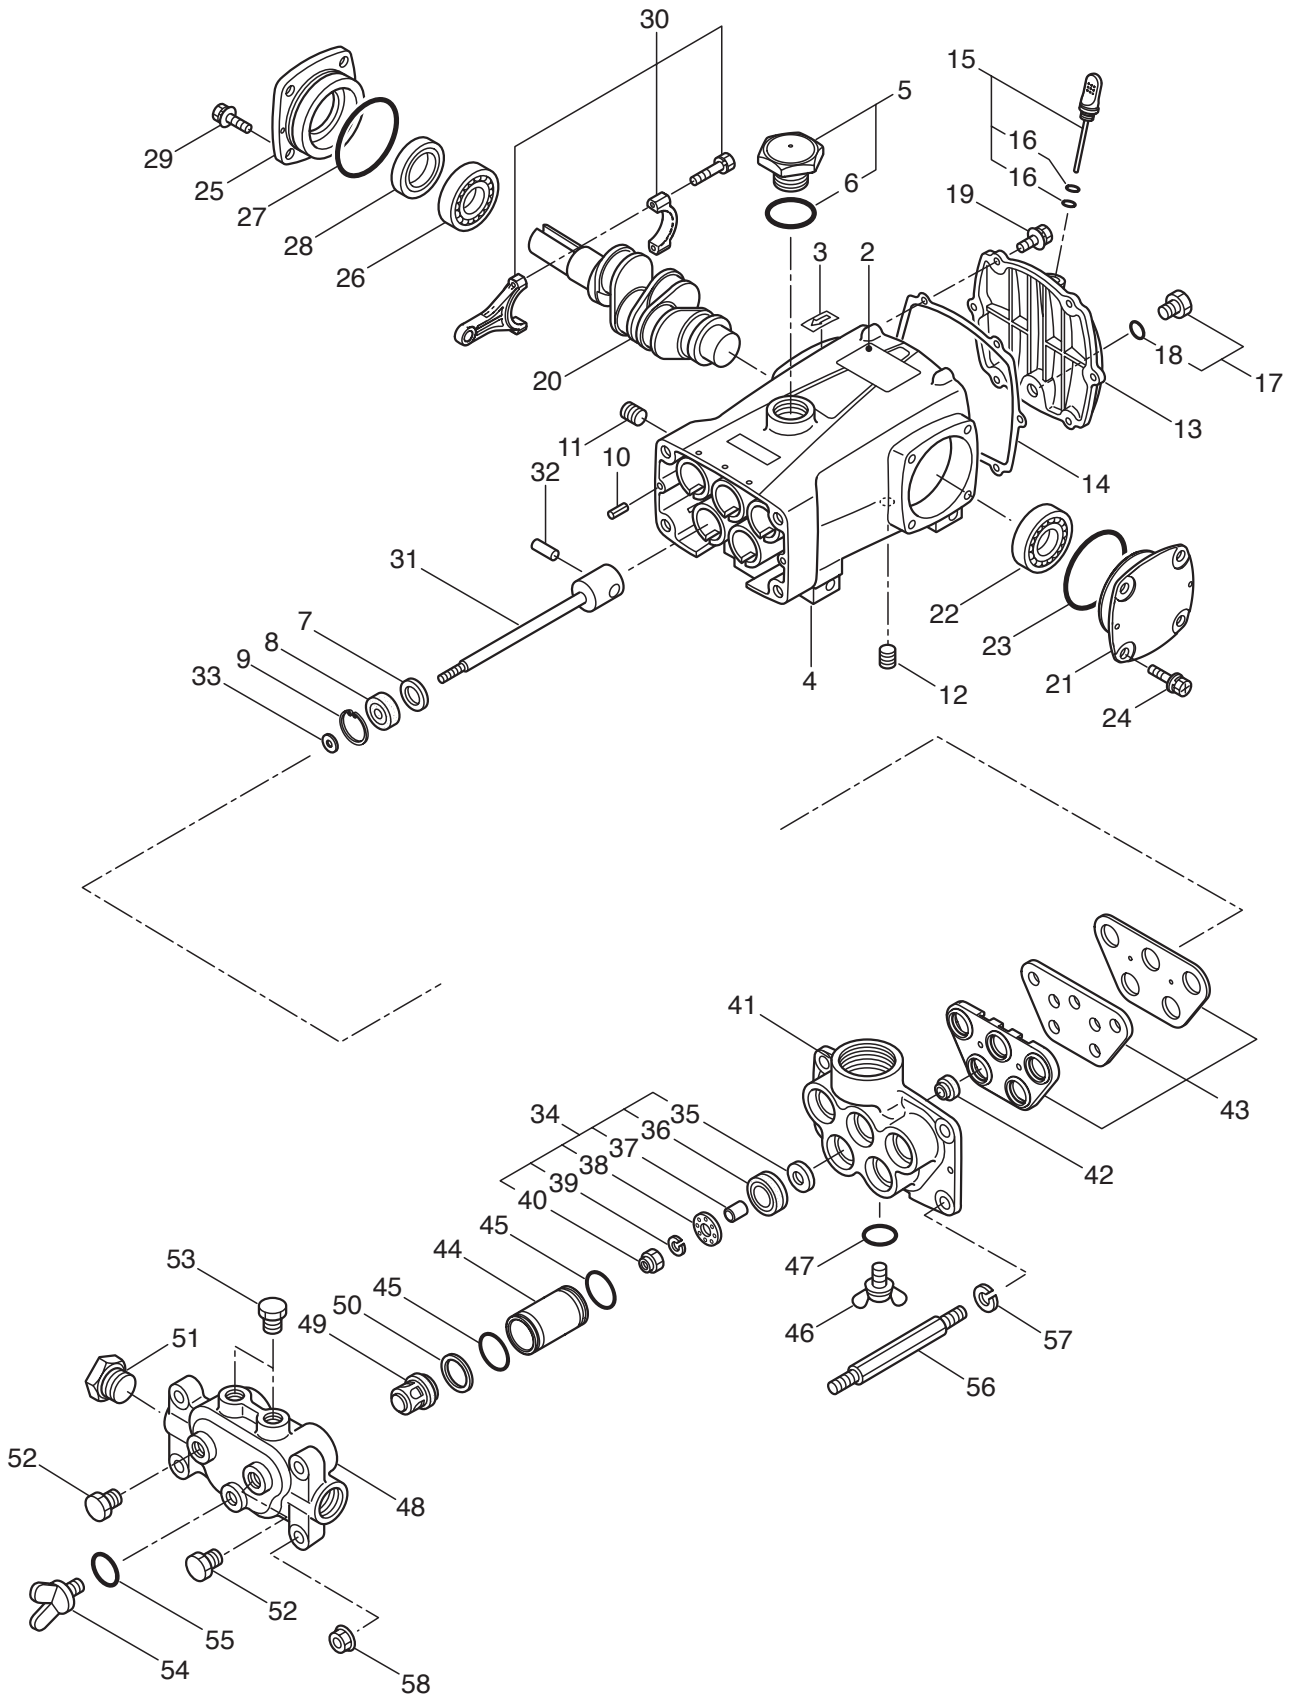

Is Your Product Registered?

Contact your Dealer to verify.

Warranties are based on Registrations and reduced to 1 year without
Registration.

MARUYAMA

ILLUSTRATED PARTS LIST

MS1300F
PUMP

MS1300F
PUMP
PART 522534 - 02/2008

Maruyama. *E x t r a o r d i n a r y .*

1. MS1300F

Ref. No.	Part No.	Part Name	Q'ty	Remarks
1-1	354069	MS1300F	1	
1-2	126767	Label	1	MS1300F
1-3	054365	Label	1	
1-4	125812	Crankcase	1	
1-5	092269	Oil Cap Ass'y	1	Incl.6
1-6	014177	O-Ring	1	P35
1-7	126589	Washer	5	24X34XT1.2
1-8	044285	Oil Seal	5	S10.5 34 7
1-9	012380	Snap Ring	5	#35
1-10	027488	Spring Pin	2	5X12 AW
1-11	044490	Plug	1	R3/8
1-12	145964	Plug	1	R1/4
1-13	125820	Crankcase Lid	1	
1-14	125823	Packing	1	
1-15	125312	Oil Gauge Ass'y	1	Incl.16
1-16	026531	O-Ring	2	S8
1-17	091376	Plug Ass'y	1	G1/4 Incl.18
1-18	023170	O-Ring	1	P12.5
1-19	125824	Bolt	6	M6X16
1-20	125983	Crankshaft	1	
1-21	125829	Bearing Case	1	
1-22	047068	Bearing	1	#6207
1-23	014038	O-Ring	1	S85
1-24	125832	Bolt	4	M8X16
1-25	125834	Bearing Case	1	
1-26	047068	Bearing	1	#6207
1-27	014038	O-Ring	1	S85
1-28	043495	Oil Seal	1	D35508
1-29	125832	Bolt	4	M8X16
1-30	125836	Connecting Rod Ass'y	5	
1-31	125986	Plunger Ass'y	5	
1-32	043237	Piston Pin	5	
1-33	026853	Packing	5	
1-34	632584	A-Block	5	Incl.35-40
1-35	027944	Suction Valve	5	
1-36	115420	Piston Packing	5	
1-37	027796	Suction Valve collar	5	
1-38	027947	Suction Valve Stopper	5	
1-39	015850	Spring Washer	5	M7
1-40	115598	Nut	5	M7
1-41	125989	Cylinder Manifold	1	
1-42	100015	Packing	5	
1-43	125851	Seal Retainer	1	
1-44	125992	Cylinder Pipe	5	
1-45	125994	O-Ring	10	

1. MS1300F

Ref. No.	Part No.	Part Name	Q'ty	Remarks
1-46	108366	Plug	1	G1/4
1-47	023170	O-Ring	1	P12.5
1-48	125996	Discharge Manifold	1	
1-49	120236	Valve Ass'y	5	
1-50	125998	Washer	5	23X41.5XT4
1-51	125863	Plug	1	R1
1-52	125864	Plug	2	R1/4
1-53	125348	Plug	2	R3/8
1-54	108366	Plug	1	G1/4
1-55	023170	O-Ring	1	P12.5
1-56	125999	Cylinder Bolt	4	M12X148X30X30
1-57	125866	Spring Washer	4	M12
1-58	125867	Nut	4	M12