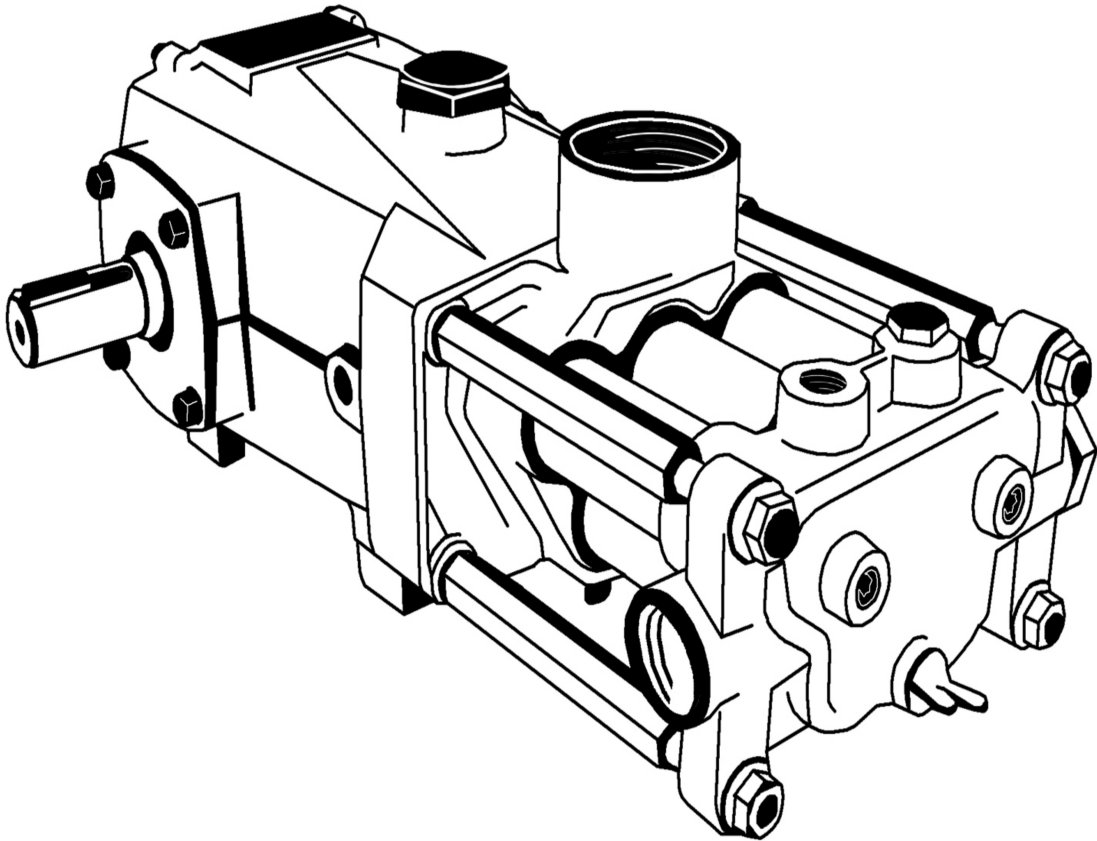

Is Your Product Registered?

Contact your Dealer to verify.

Warranties are based on Registrations and reduced to 1 year without
Registration.

MARUYAMA

ILLUSTRATED PARTS LIST

MS1300F
PUMP

MS1300F
PUMP
PART 522534 - 02/2008

Maruyama. *E x t r a o r d i n a r y .*

1. MS1300F

Ref. No.	Part No.	Part Name	Q'ty	Remarks
1-1	354069	MS1300F	1	
1-2	126767	Label	1	MS1300F
1-3	054365	Label	1	
1-4	125812	Crankcase	1	
1-5	092269	Oil Cap Ass'y	1	Incl.6
1-6	014177	O-Ring	1	P35
1-7	126589	Washer	5	24X34XT1.2
1-8	044285	Oil Seal	5	S10.5 34 7
1-9	012380	Snap Ring	5	#35
1-10	027488	Spring Pin	2	5X12 AW
1-11	044490	Plug	1	R3/8
1-12	145964	Plug	1	R1/4
1-13	125820	Crankcase Lid	1	
1-14	125823	Packing	1	
1-15	125312	Oil Gauge Ass'y	1	Incl.16
1-16	026531	O-Ring	2	S8
1-17	091376	Plug Ass'y	1	G1/4 Incl.18
1-18	023170	O-Ring	1	P12.5
1-19	125824	Bolt	6	M6X16
1-20	125983	Crankshaft	1	
1-21	125829	Bearing Case	1	
1-22	047068	Bearing	1	#6207
1-23	014038	O-Ring	1	S85
1-24	125832	Bolt	4	M8X16
1-25	125834	Bearing Case	1	
1-26	047068	Bearing	1	#6207
1-27	014038	O-Ring	1	S85
1-28	043495	Oil Seal	1	D35508
1-29	125832	Bolt	4	M8X16
1-30	125836	Connecting Rod Ass'y	5	
1-31	125986	Plunger Ass'y	5	
1-32	043237	Piston Pin	5	
1-33	026853	Packing	5	
1-34	632584	A-Block	5	Incl.35-40
1-35	027944	Suction Valve	5	
1-36	115420	Piston Packing	5	
1-37	027796	Suction Valve collar	5	
1-38	027947	Suction Valve Stopper	5	
1-39	015850	Spring Washer	5	M7
1-40	115598	Nut	5	M7
1-41	125989	Cylinder Manifold	1	
1-42	100015	Packing	5	
1-43	125851	Seal Retainer	1	
1-44	125992	Cylinder Pipe	5	
1-45	125994	O-Ring	10	

1. MS1300F

Ref. No.	Part No.	Part Name	Q'ty	Remarks
1-46	108366	Plug	1	G1/4
1-47	023170	O-Ring	1	P12.5
1-48	125996	Discharge Manifold	1	
1-49	120236	Valve Ass'y	5	
1-50	125998	Washer	5	23X41.5XT4
1-51	125863	Plug	1	R1
1-52	125864	Plug	2	R1/4
1-53	125348	Plug	2	R3/8
1-54	108366	Plug	1	G1/4
1-55	023170	O-Ring	1	P12.5
1-56	125999	Cylinder Bolt	4	M12X148X30X30
1-57	125866	Spring Washer	4	M12
1-58	125867	Nut	4	M12