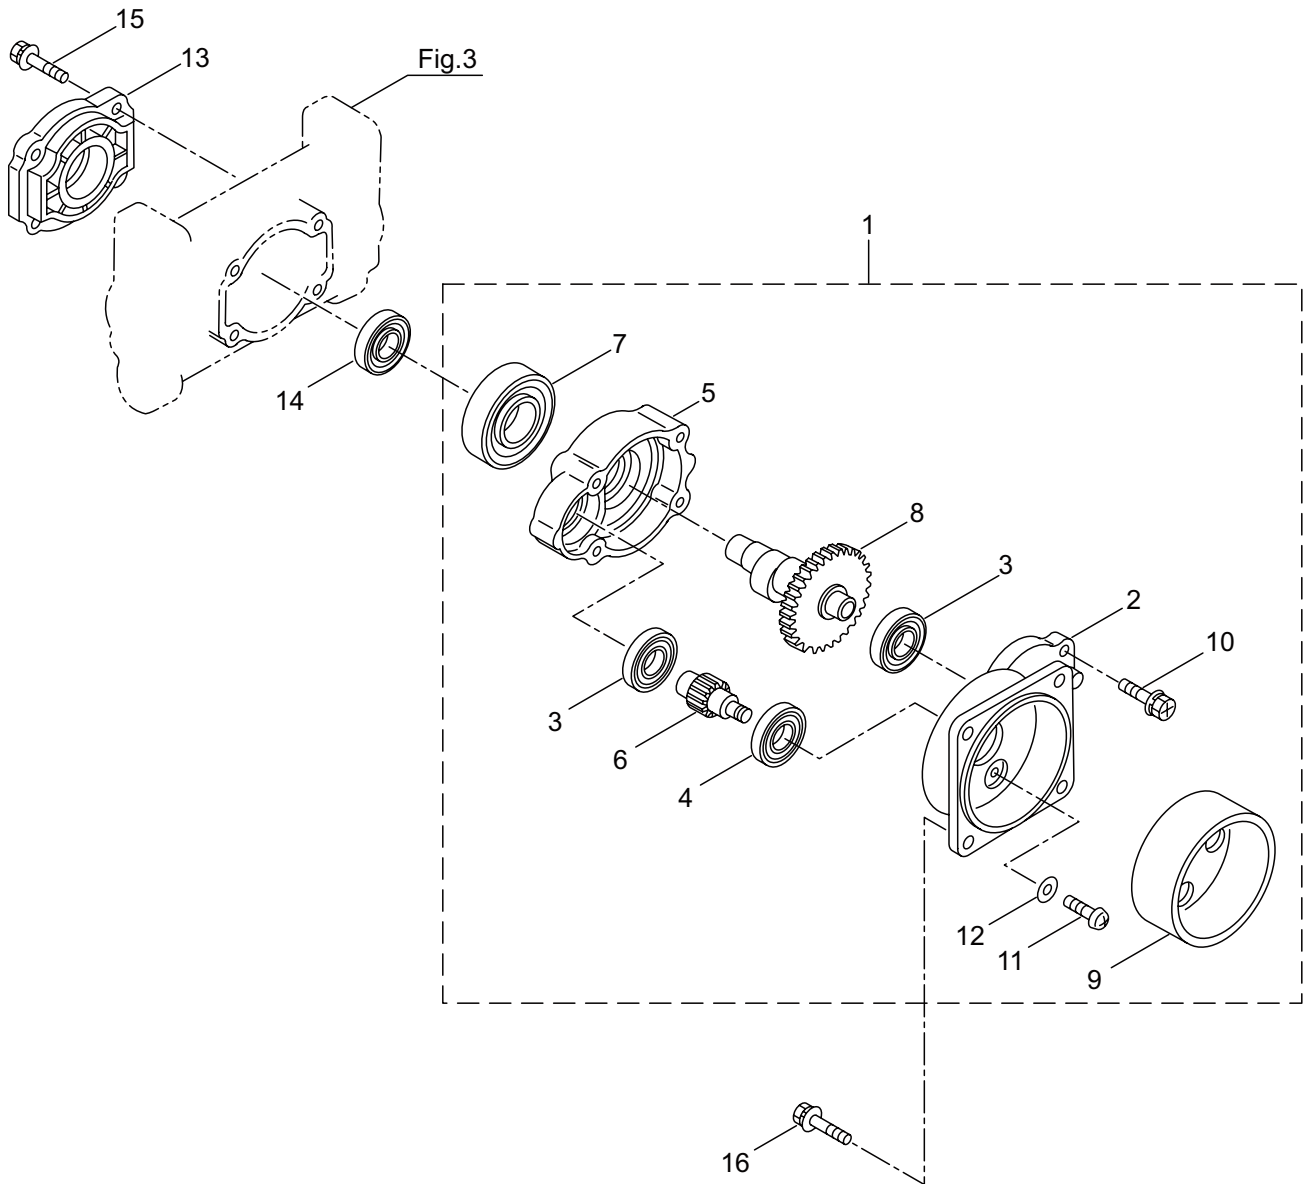

MS076D-TL
3. POWER SPRAYER

Ref. No.	Part No.	Part Name	Q'ty	Remarks
3-1	275507	Pump Ass'y	1	Incl.2~52,4-1~4-15
3-2	121831	Crankcase	1	
3-3	102683	Oil Seal	2	G16244
3-4	106190	Collar	2	
3-5	121179	Connecting Rod	1	
3-6	118055	Sleeve	2	15x28.5
3-7	102358	Seal Retainer	2	
3-8	112252	Packing	2	
3-9	013977	O-Ring	2	S26
3-10	043426	Suction Valve Seat	2	5x17xt2.8
3-11	100441	Piston Packing	2	20.5
3-12	023357	Suction Valve Collar	2	5x8x10L
3-13	022023	Suction Valve Stopper	2	5x16xt3
3-14	118357	Bolt	2	M5x45x22
3-15	015848	Spring Washer	2	M5
3-16	021549	O-Ring	2	P5
3-17	100554	Spacer Pipe	2	6x12x10
3-18	014175	O-Ring	4	P9
3-19	103128	Cylinder Head (A)	1	
3-20	102634	Cylinder Head (B)	1	
3-21	013983	O-Ring	2	S31.5
3-22	103130	Cylinder Pipe	2	20x26x18L
3-23	023172	O-Ring	2	P22
3-24	118018	Valve Seat	2	
3-25	103575	O-Ring	2	23x1.5
3-26	043723	Discharge Valve	2	16x1.5
3-27	566164	Discharge Valve Spring	2	
3-28	103746	Valve Seat	1	
3-29	011343	O-Ring	1	P10A
3-30	011346	O-Ring	1	P14
3-31	103132	Spring Case	1	
3-32	121618	Spring Retainer	1	
3-33	011682	O-Ring	1	P10
3-34	121619	Discharge Valve	1	
3-35	566163	Compression Coil Spring	1	
3-36	107198	Handle	1	
3-37	127225	Collar	1	8x10x5.3
3-38	127217	Washer	5	8.5x14xT0.5
3-39	126521	Nut	1	M8
3-40	127216	Washer	1	M8
3-41	121956	Screw	8	M5x32
3-42	816036	Screw	4	M5x60
3-43	102661	Elbow	1	
3-44	108460	Plug	1	R3/8
3-45	118358	Hose Ass'y	1	Incl.46,47

MS076D-TL
3. POWER SPRAYER

MS076D-TL
4. REDUCTION GEAR

Ref. No.	Part No.	Part Name	Q'ty	Remarks
4-1	121621	Reduction Gear Ass'y	1	Incl.2-12
4-2	103137	Clutch Case	1	
4-3	102680	Bearing	2	#6000ZZ
4-4	112184	Bearing	1	#6000DDU
4-5	103138	Gear Case	1	
4-6	118200	Pinion Gear	1	
4-7	103144	Bearing	1	#6004ZZ
4-8	121622	Crankshaft	1	
4-9	127367	Clutch Drum	1	
4-10	125824	Bolt	2	M6x16
4-11	127219	Screw	2	M6x20
4-12	127227	Spack	2	
4-13	118006	Bearing Case	1	
4-14	102680	Bearing	1	#6000ZZ
4-15	127231	Bolt	4	M6x55
4-16	092548	Bolt	4	M5x15