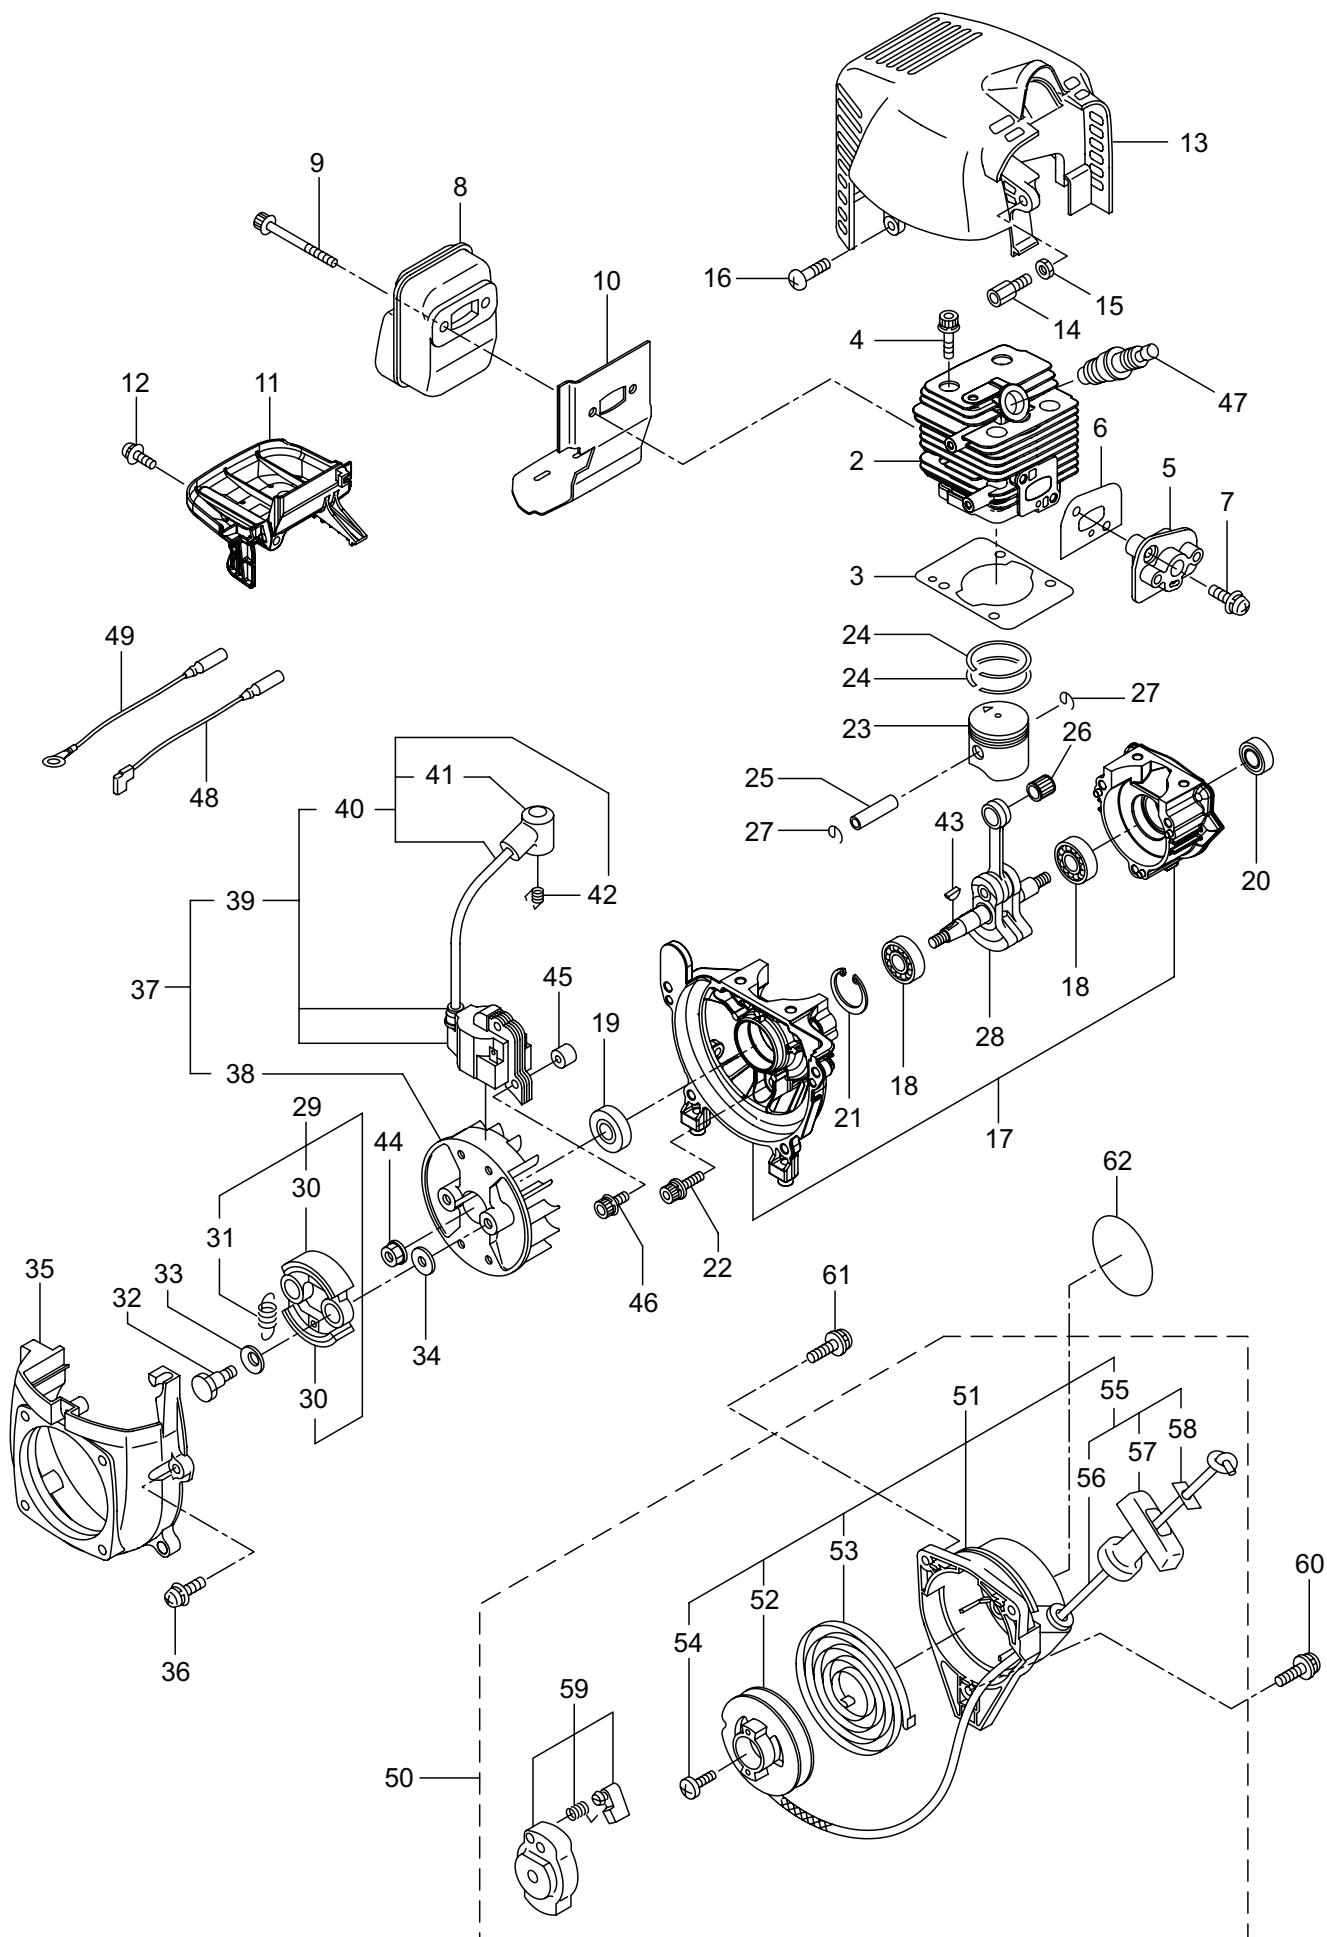

MS076D-TL
3. POWER SPRAYER

MS076D-TL
4. REDUCTION GEAR

Ref. No.	Part No.	Part Name	Q'ty	Remarks
4-1	121621	Reduction Gear Ass'y	1	Incl.2-12
4-2	103137	Clutch Case	1	
4-3	102680	Bearing	2	#6000ZZ
4-4	112184	Bearing	1	#6000DDU
4-5	103138	Gear Case	1	
4-6	118200	Pinion Gear	1	
4-7	103144	Bearing	1	#6004ZZ
4-8	121622	Crankshaft	1	
4-9	127367	Clutch Drum	1	
4-10	125824	Bolt	2	M6x16
4-11	127219	Screw	2	M6x20
4-12	127227	Spack	2	
4-13	118006	Bearing Case	1	
4-14	102680	Bearing	1	#6000ZZ
4-15	127231	Bolt	4	M6x55
4-16	092548	Bolt	4	M5x15

MS076D-TL

5. ENGINE

Ref. No.	Part No.	Part Name	Q'ty	Remarks
5-46	261256	Cap Screw	2	M4x25
5-47	285982	Spark Plug	1	NGK BPM8Y
5-48	267492	Lead	1	130L
5-49	282880	Wire, Lead	1	
5-50	563258	Recoil Starter Ass'y	1	Incl.51-59
5-51	288685	Starter Ass'y	1	Incl.52-58
5-52	288967	Reel	1	
5-53	288968	Spiral Spring	1	
5-54	262922	Screw	1	
5-55	288969	Starter Rope Ass'y	1	Incl.56-58
5-56	288970	Starter Rope	1	
5-57	261725	Starter Grip	1	
5-58	283511	Rope Stopper	1	
5-59	288971	Starter Pawl Ass'y	1	
5-60	269833	Screw	1	M4x16
5-61	280489	Screw	2	M4x20
5-62	566882	Label	1	