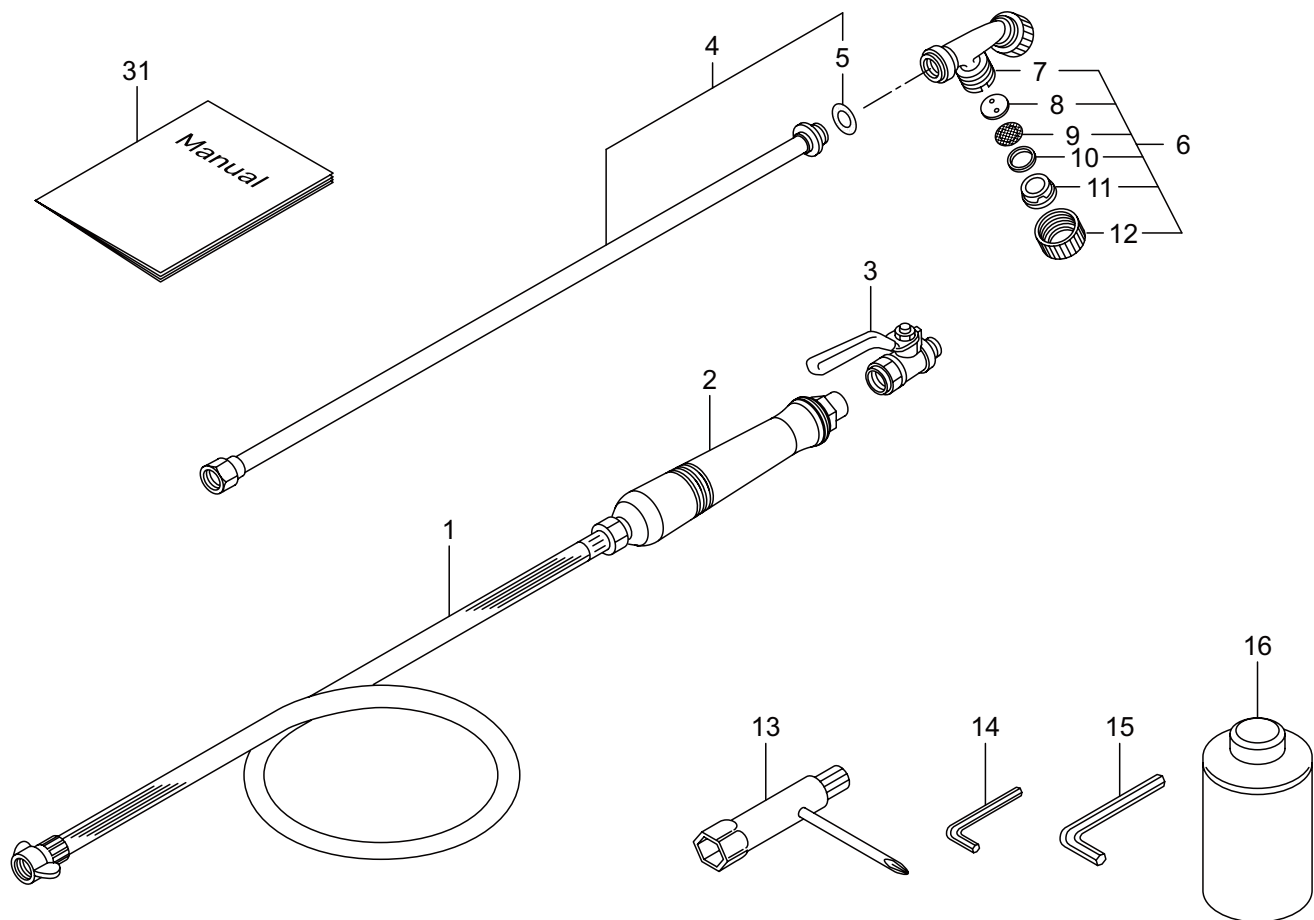

MS076D-TL
7. ACCESSORIES

Ref. No.	Part No.	Part Name	Q'ty	Remarks
7-1	118270	Hose Ass'y	1	7.5x1200L
7-2	641261	Grip	1	
7-3	105891	Ball Cock	1	G1/4xG1/4
7-4	124040	Nozzle Pipe Ass'y	1	Incl.5
7-5	112850	Packing	1	11.5x15.5xt1.5
7-6	814267	Wide Nozzle Ass'y	1	Incl.7-12
7-7	103170	Nozzle Body	1	H-606
7-8	106359	Packing	2	H-702
7-9	120738	Strainer	2	
7-10	120739	Packing	2	
7-11	412891	Disk Plate	2	NN-C-35S
7-12	103173	Cap	2	
7-13	210418	Box Spanner	1	13x19x(+)
7-14	219431	Wrench	1	3mm
7-15	219432	Wrench	1	4mm
7-16	022540	Fuel Blending Bottle	1	
7-17	563055	Wide Nozzle Kit	1	Incl.18-30
7-18	124040	Nozzle Pipe Ass'y	1	Incl.19
7-19	112850	Packing	1	11.5x15.5xt1.5
7-20	105891	Ball Cock	1	G1/4xG1/4
7-21	118270	Hose Ass'y	1	7.5x1200L
7-22	641261	Grip	1	
7-23	563124	Fitting	1	PF1/4
7-24	814267	Wide Nozzle Ass'y	1	Incl.25-30
7-25	103170	Nozzle Body	1	H-606
7-26	106359	Packing	2	H-702
7-27	120738	Strainer	2	
7-28	120739	Packing	2	
7-29	412891	Disk Plate	2	NN-C-35S
7-30	103173	Cap	2	
7-31	566887	Instruction Manual	1