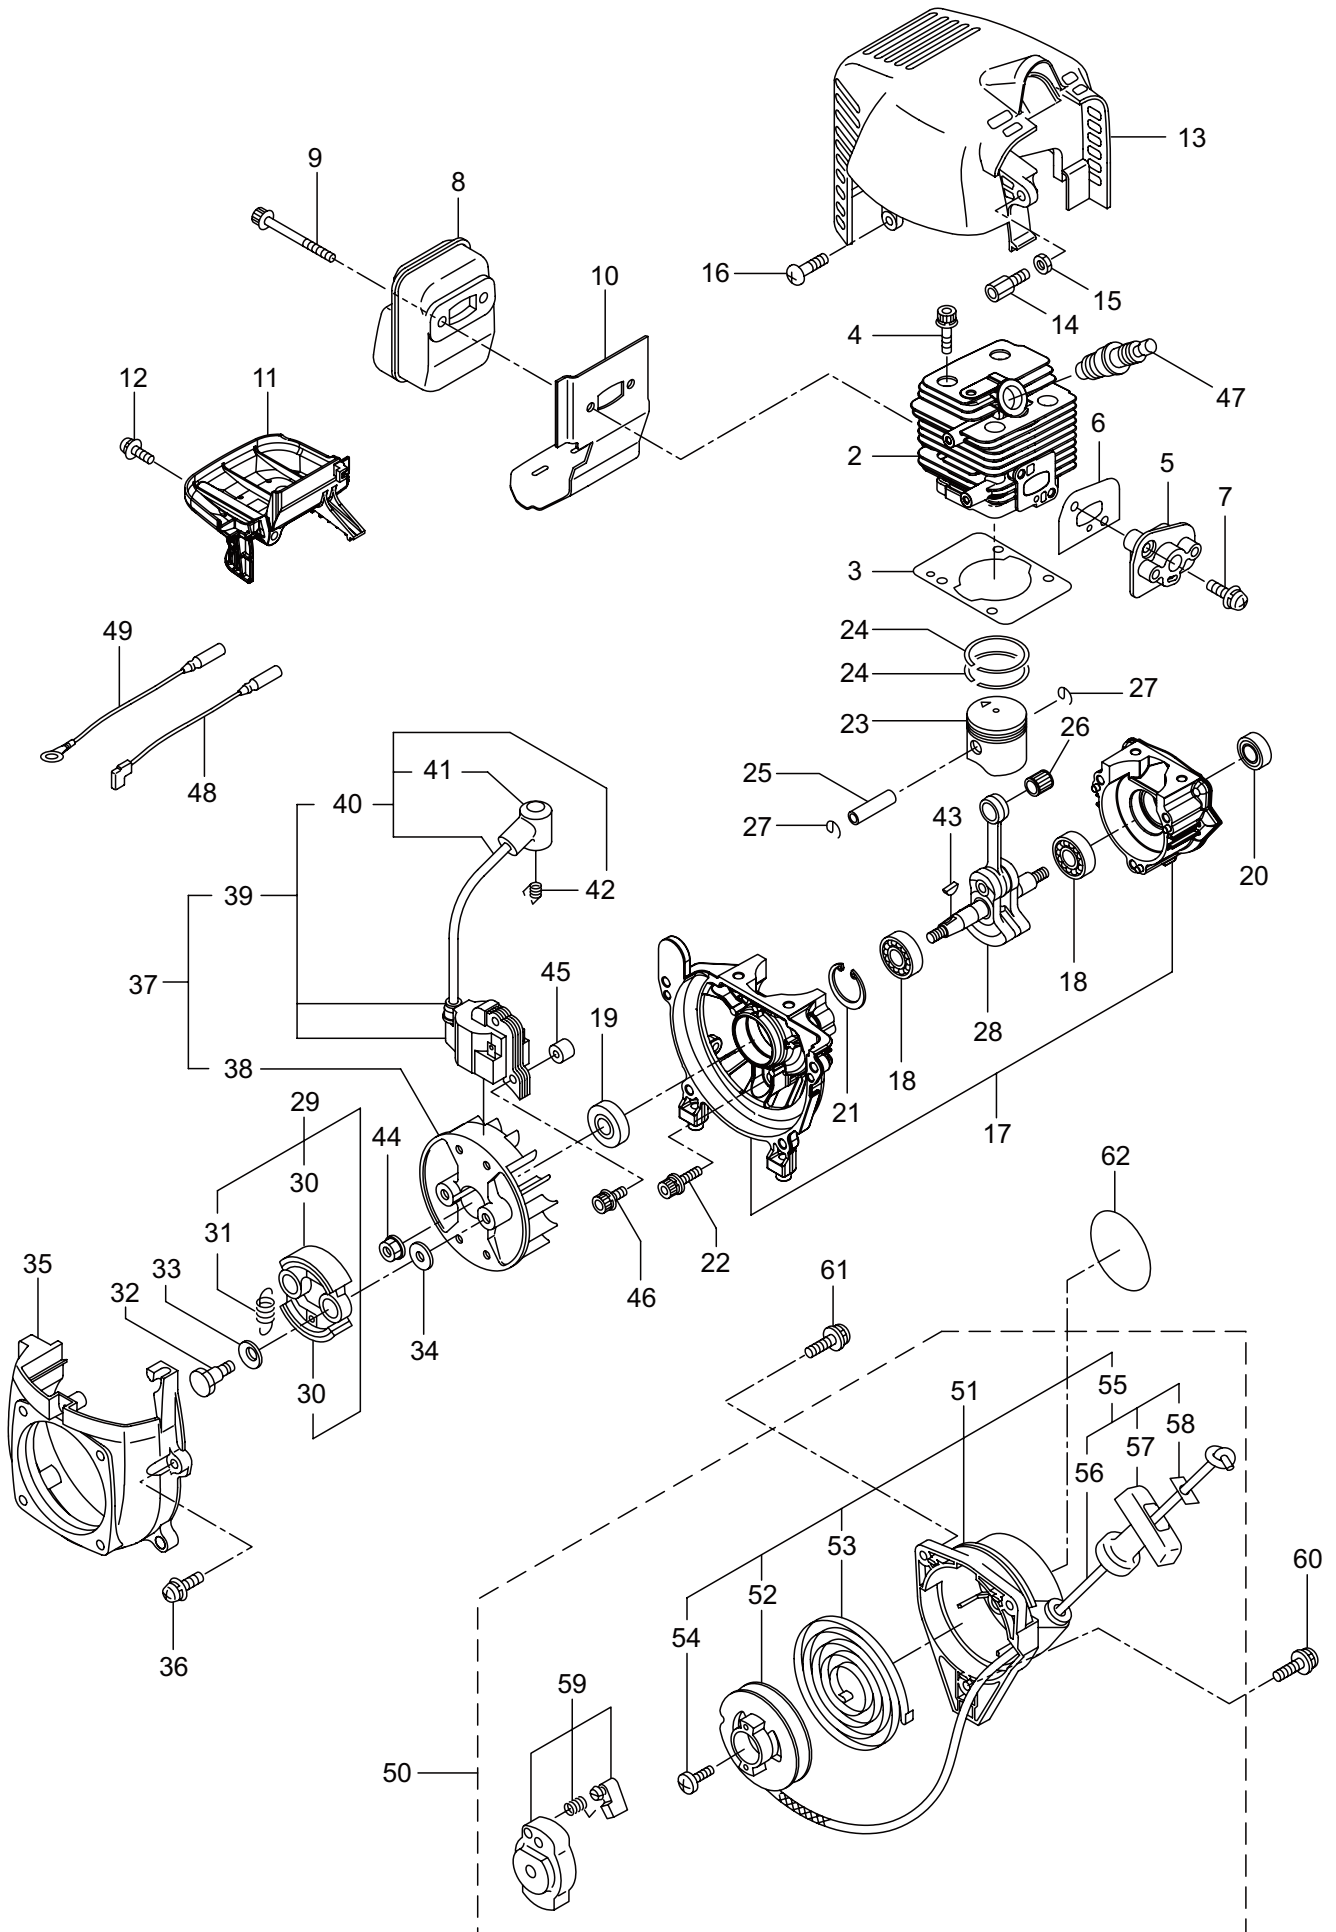

MS076D-TL
5. ENGINE

Ref. No.	Part No.	Part Name	Q'ty	Remarks
5-1	875517	Engine	1	EE263PTH/03
5-2	273153	Cylinder	1	
5-3	282330	Gasket	1	
5-4	261250	Cap Screw	4	M5x20
5-5	263772	Insulator	1	New gasket required
5-6	267049	Gasket	1	
5-7	269826	Screw	2	M5x25
5-8	278560	Muffler Comp	1	
5-9	266264	Cap Screw	2	M5x50
5-10	282252	Gasket	1	
5-11	246083	Under Cover	1	
5-12	269827	Screw	1	M5x16
5-13	278908	Top Cover	1	
5-14	265410	Adapter	1	
5-15	261878	Nut	1	M6
5-16	280144	Tapping Screw	1	
5-17	563680	Crankcase	1	
5-18	280488	Bearing	2	PPL 6001
5-19	563633	Oil Seal	1	
5-20	563632	Oil Seal	1	
5-21	563635	Snap Ring	1	H28
5-22	261612	Cap Screw	3	M5x30
5-23	273155	Piston	1	
5-24	261496	Piston Ring	2	(2)Required
5-25	261497	Piston Pin	1	
5-26	261037	Bearing,Needle	1	KBK8x11x11.8x1
5-27	261576	Clip,Piston	2	
5-28	277939	Crankshaft/Conn.Rod Ass'y	1	
5-29	264887	Clutch Ass'y	1	Incl.30,31
5-30	264888	Clutch Shoe	2	(2)required
5-31	264889	Spring,Clutch	1	
5-32	264505	Bolt	2	
5-33	261777	Wave Washer	2	
5-34	261189	Washer	2	6x16.5x1.2
5-35	283386	Fan Cover	1	
5-36	269831	Screw	4	M5x20
5-37	563372	Magneto Ass'y	1	Incl.38-42
5-38	261356	Rotor/Fan	1	
5-39	282693	Ignition Coil Ass'y	1	Incl.40-42
5-40	282694	Spark Plug Wire Ass'y	1	Incl.41,42
5-41	261074	Plug Boot	1	
5-42	261075	Connector	1	
5-43	261076	Woodruff Key	1	3x10
5-44	261417	Nut,Rotor	1	M8
5-45	280381	Spacer	2