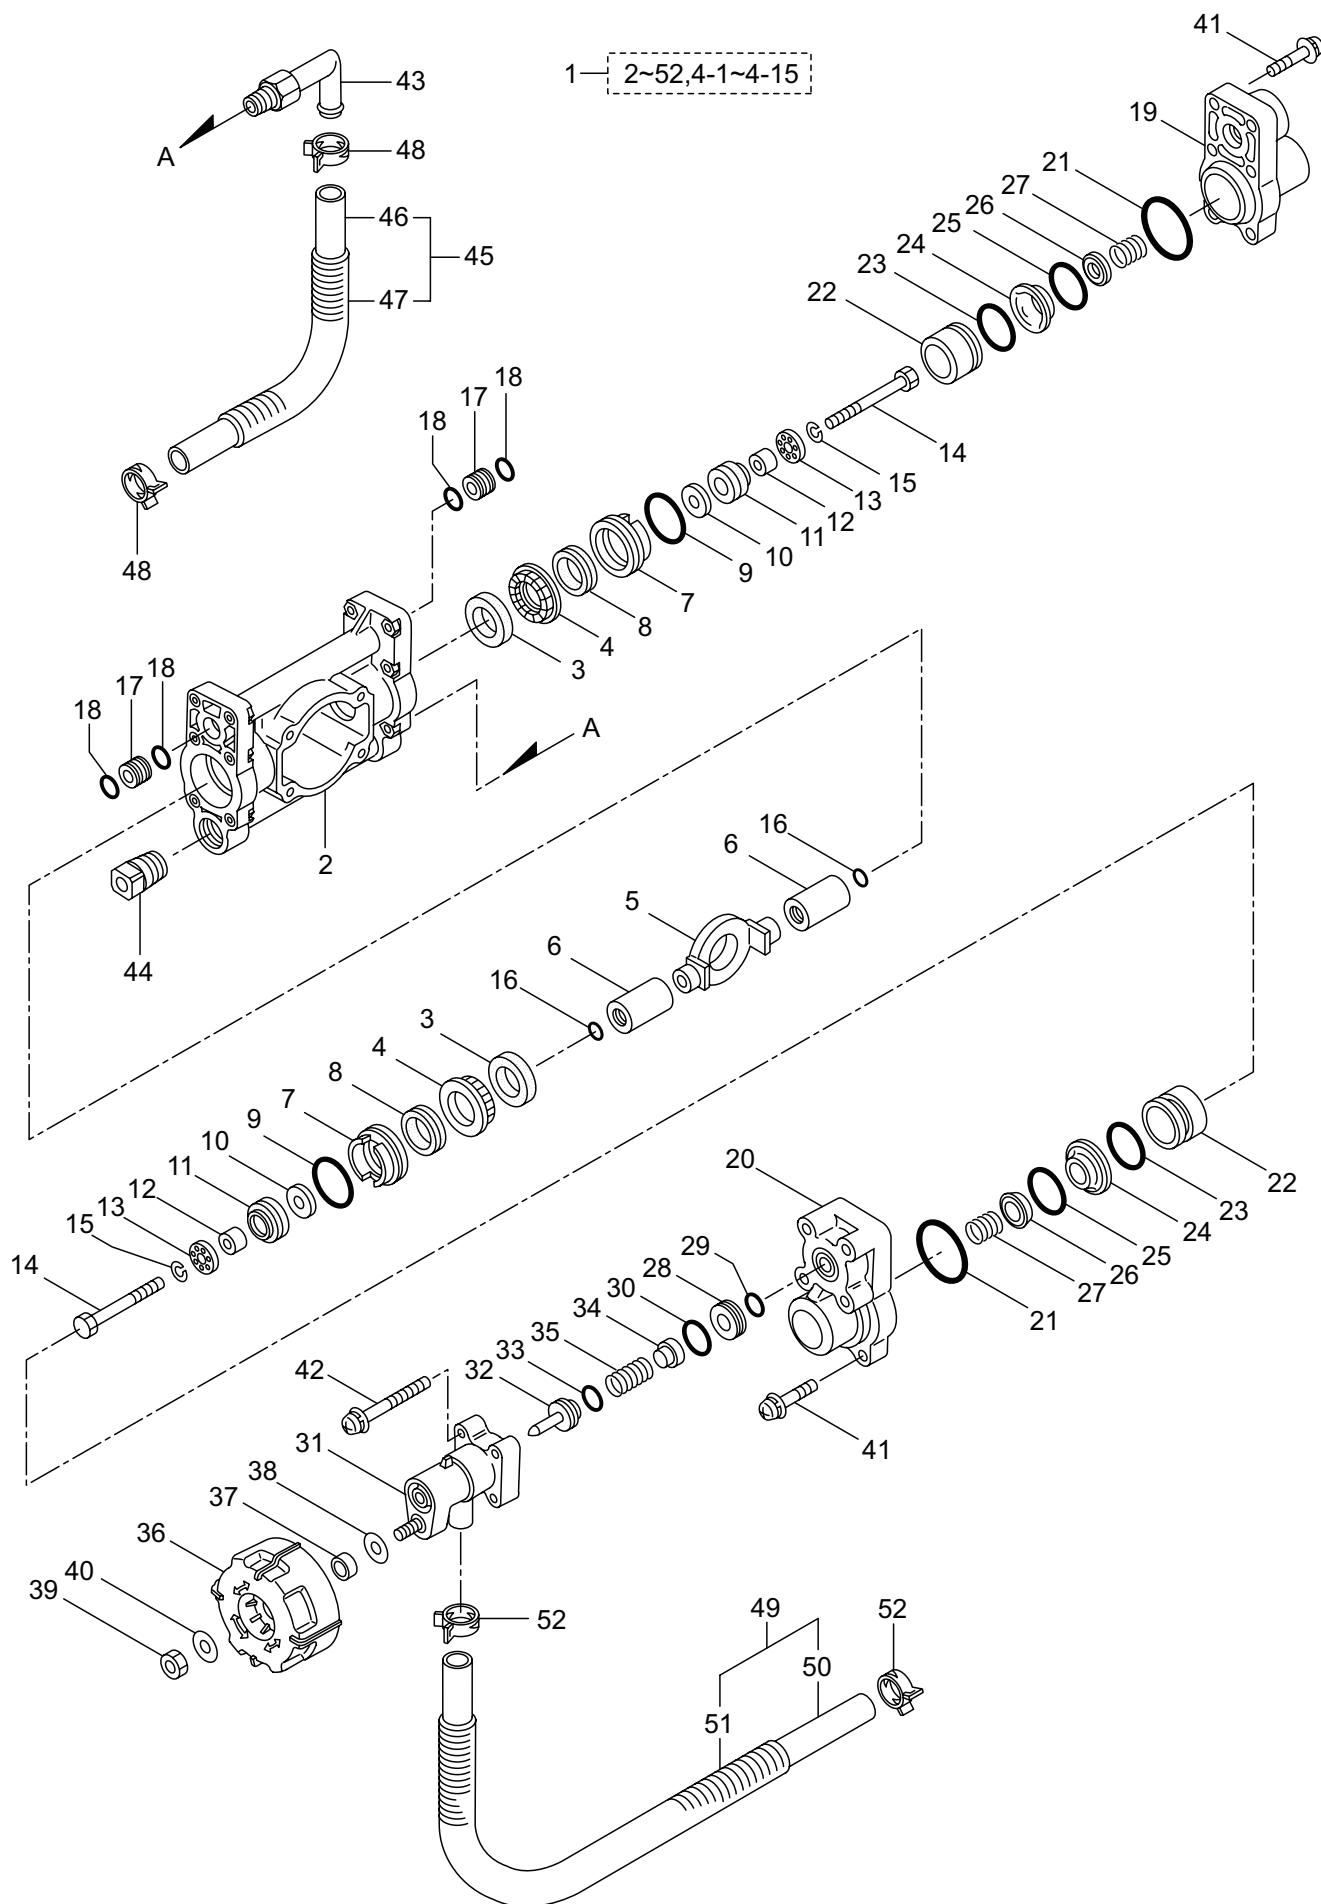

Ref. No.	Part No.	Part Name	Q'ty	Remarks
3-1	275507	Pump Ass'y	1	Incl.2~52,4-1~4-15
3-2	121831	Crankcase	1	
3-3	102683	Oil Seal	2	G16244
3-4	106190	Collar	2	
3-5	121179	Connecting Rod	1	
3-6	118055	Sleeve	2	15x28.5
3-7	102358	Seal Retainer	2	
3-8	112252	Packing	2	
3-9	013977	O-Ring	2	S26
3-10	043426	Suction Valve Seat	2	5x17xt2.8
3-11	100441	Piston Packing	2	20.5
3-12	023357	Suction Valve Collar	2	5x8x10L
3-13	022023	Suction Valve Stopper	2	5x16xt3
3-14	118357	Bolt	2	M5x45x22
3-15	015848	Spring Washer	2	M5
3-16	021549	O-Ring	2	P5
3-17	100554	Spacer Pipe	2	6x12x10
3-18	014175	O-Ring	4	P9
3-19	103128	Cylinder Head (A)	1	
3-20	102634	Cylinder Head (B)	1	
3-21	013983	O-Ring	2	S31.5
3-22	103130	Cylinder Pipe	2	20x26x18L
3-23	023172	O-Ring	2	P22
3-24	118018	Valve Seat	2	
3-25	103575	O-Ring	2	23x1.5
3-26	043723	Discharge Valve	2	16x1.5
3-27	566164	Discharge Valve Spring	2	
3-28	103746	Valve Seat	1	
3-29	011343	O-Ring	1	P10A
3-30	011346	O-Ring	1	P14
3-31	103132	Spring Case	1	
3-32	121618	Spring Retainer	1	
3-33	011682	O-Ring	1	P10
3-34	121619	Discharge Valve	1	
3-35	566163	Compression Coil Spring	1	
3-36	107198	Handle	1	
3-37	127225	Collar	1	8x10x5.3
3-38	127217	Washer	5	8.5x14xT0.5
3-39	126521	Nut	1	M8
3-40	127216	Washer	1	M8
3-41	121956	Screw	8	M5x32
3-42	816036	Screw	4	M5x60
3-43	102661	Elbow	1	
3-44	108460	Plug	1	R3/8
3-45	118358	Hose Ass'y	1	Incl.46,47

MS076D-TL
3. POWER SPRAYER