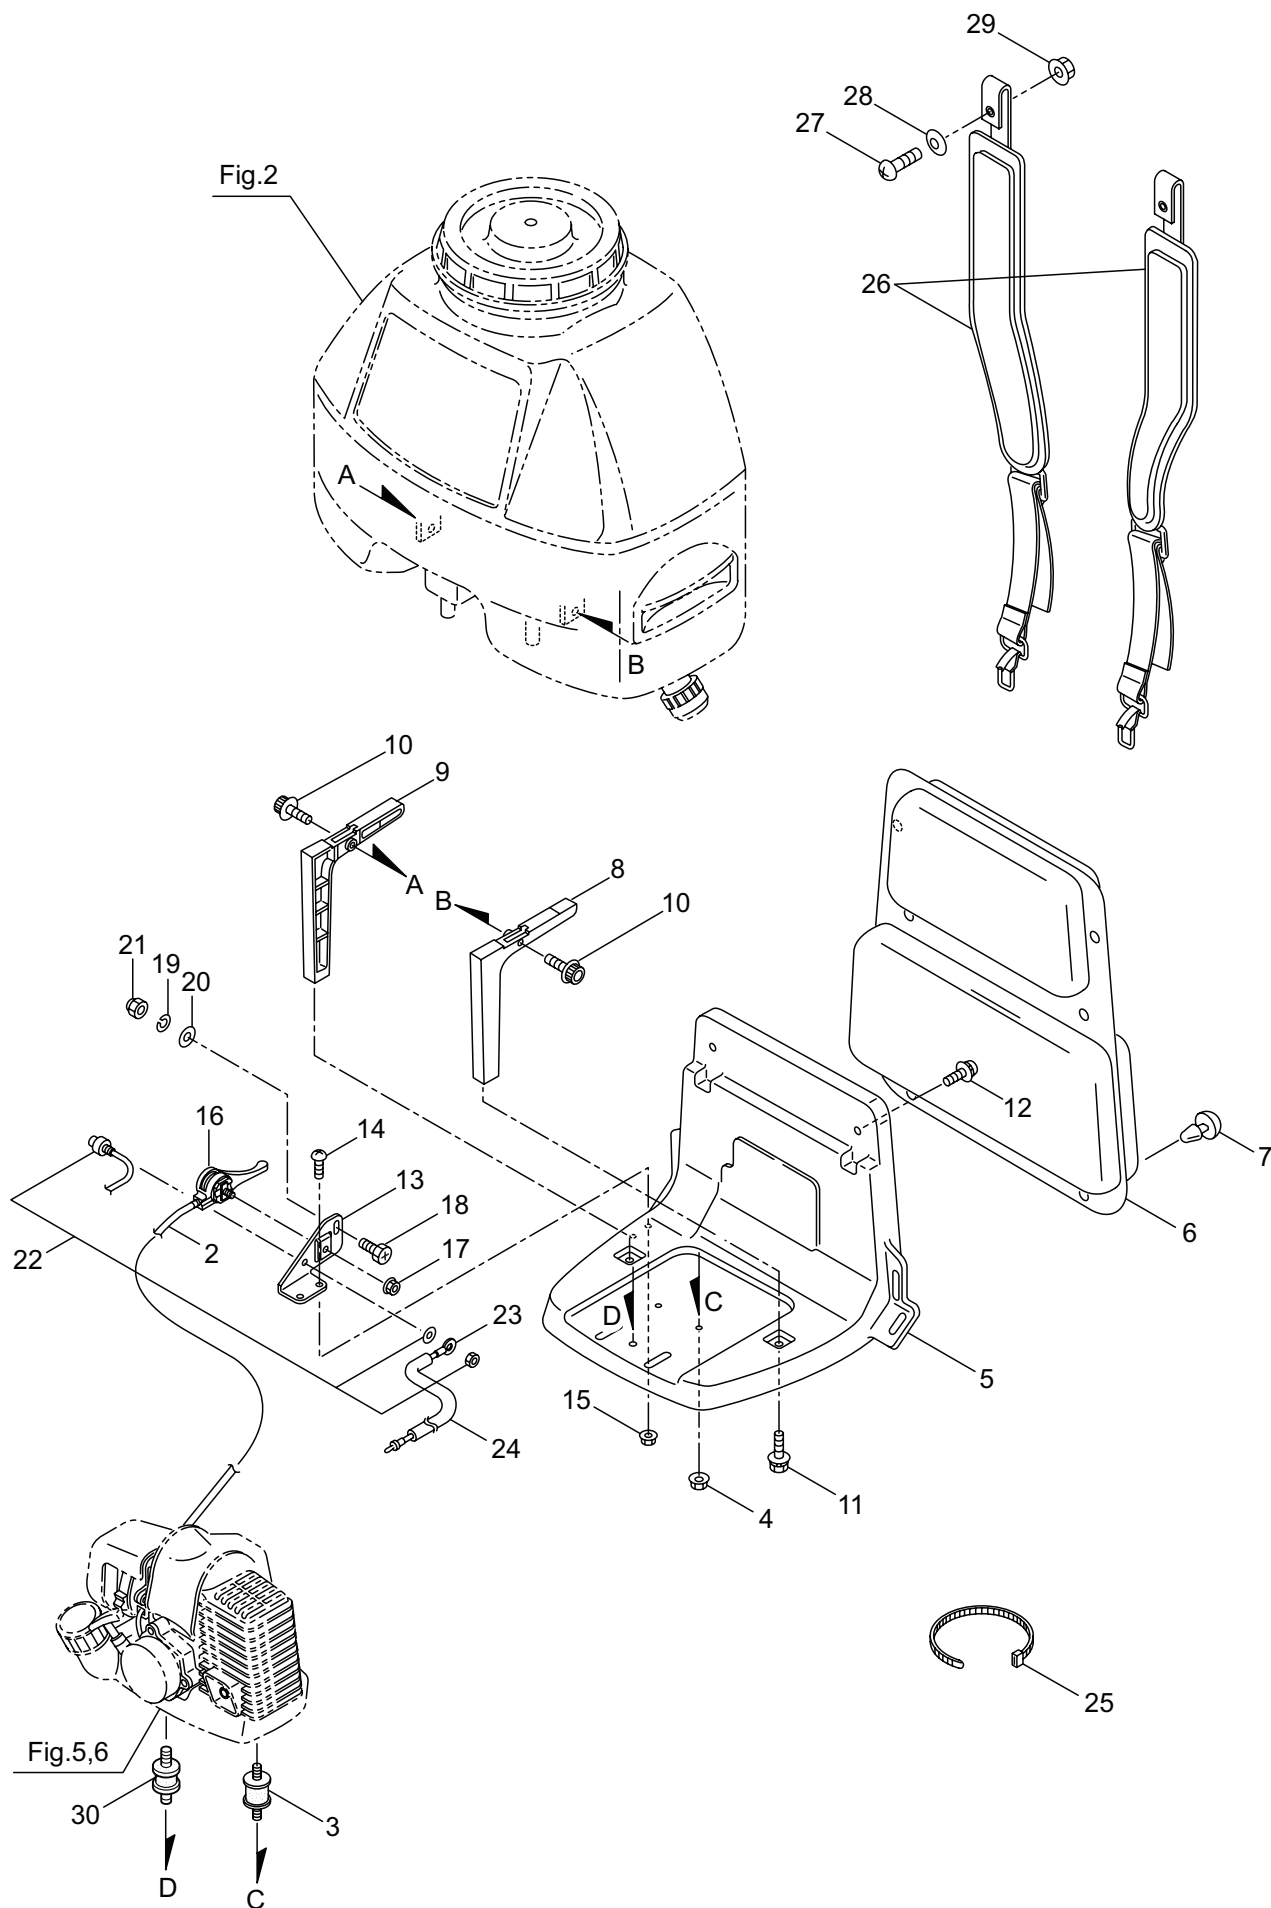

PARTS LIST

MS076D-TL

CONTENTS

1. MAIN BODY	1
2. CHEMICAL TANK	3
3. POWER SPRAYER	5
4. REDUCTION GEAR.....	9
5. ENGINE	11
6. CARBURETOR, FUEL TANK	15
7. ACCESSORIES	17

2020. 08.

P/N 525072

MS076D-TL
1. MAIN BODY

Ref. No.	Part No.	Part Name	Q'ty	Remarks
1-1	366563	MS076D-TL	1	
1-2	272214	Throttle Cable	1	
1-3	109246	Buffer	2	
1-4	127228	Nut	3	M6
1-5	563141	Base	1	
1-6	131025	Cushion Pad	1	
1-7	100749	Fastener	6	#7
1-8	118002	Stay (R)	1	
1-9	118004	Stay (L)	1	
1-10	123952	Cap Screw	2	M6x14
1-11	127233	Bolt	2	M6x16
1-12	127238	Screw	2	M6x13
1-13	566143	Stay	1	
1-14	081415	Screw	2	M5x16
1-15	127226	Nut	2	M5
1-16	115148	Throttle Lever	1	
1-17	127226	Nut	1	M5
1-18	089747	Bolt	1	M6x12
1-19	126568	Spring Washer	1	M6
1-20	126572	Washer	2	M6
1-21	089750	Nut	1	M6
1-22	114895	Stop Button	1	
1-23	114896	Ground Wire	1	
1-24	114901	Vinyl Hose	1	8x9x220L
1-25	685048	Band	1	CV-150B
1-26	566152	Knapsack Band Ass'y	1	
1-27	127221	Screw	2	M6x16
1-28	127224	Washer	2	6x23xt1.6
1-29	127237	Nut	2	M6
1-30	114917	Buffer	1	