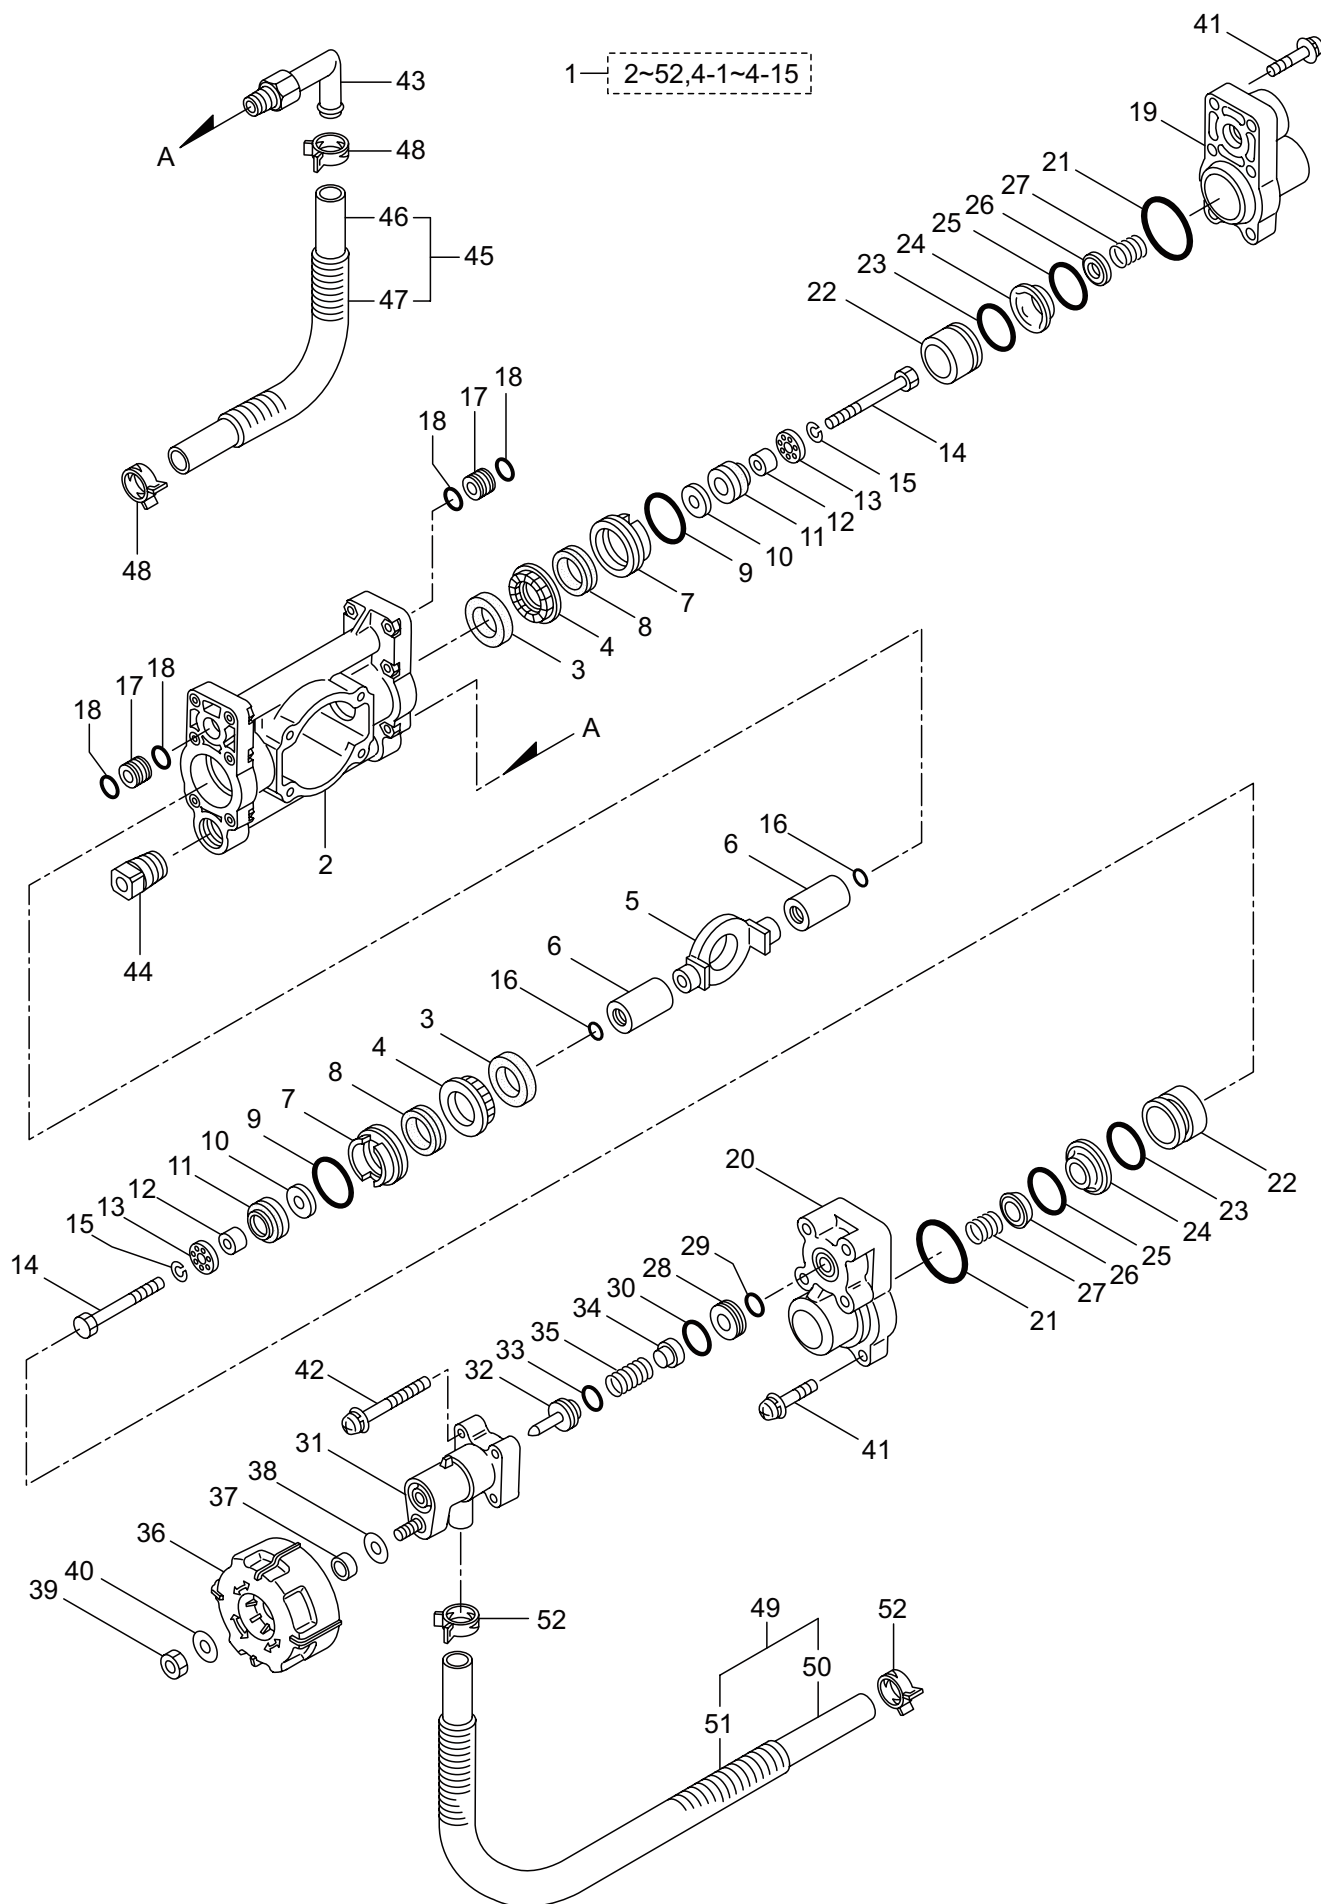

MS076D-TL
3. POWER SPRAYER

Ref. No.	Part No.	Part Name	Q'ty	Remarks
3-1	275507	Pump Ass'y	1	Incl.2~52,4-1~4-15
3-2	121831	Crankcase	1	
3-3	102683	Oil Seal	2	G16244
3-4	106190	Collar	2	
3-5	121179	Connecting Rod	1	
3-6	118055	Sleeve	2	15x28.5
3-7	102358	Seal Retainer	2	
3-8	112252	Packing	2	
3-9	013977	O-Ring	2	S26
3-10	043426	Suction Valve Seat	2	5x17xt2.8
3-11	100441	Piston Packing	2	20.5
3-12	023357	Suction Valve Collar	2	5x8x10L
3-13	022023	Suction Valve Stopper	2	5x16xt3
3-14	118357	Bolt	2	M5x45x22
3-15	015848	Spring Washer	2	M5
3-16	021549	O-Ring	2	P5
3-17	100554	Spacer Pipe	2	6x12x10
3-18	014175	O-Ring	4	P9
3-19	103128	Cylinder Head (A)	1	
3-20	102634	Cylinder Head (B)	1	
3-21	013983	O-Ring	2	S31.5
3-22	103130	Cylinder Pipe	2	20x26x18L
3-23	023172	O-Ring	2	P22
3-24	118018	Valve Seat	2	
3-25	103575	O-Ring	2	23x1.5
3-26	043723	Discharge Valve	2	16x1.5
3-27	566164	Discharge Valve Spring	2	
3-28	103746	Valve Seat	1	
3-29	011343	O-Ring	1	P10A
3-30	011346	O-Ring	1	P14
3-31	103132	Spring Case	1	
3-32	121618	Spring Retainer	1	
3-33	011682	O-Ring	1	P10
3-34	121619	Discharge Valve	1	
3-35	566163	Compression Coil Spring	1	
3-36	107198	Handle	1	
3-37	127225	Collar	1	8x10x5.3
3-38	127217	Washer	5	8.5x14xT0.5
3-39	126521	Nut	1	M8
3-40	127216	Washer	1	M8
3-41	121956	Screw	8	M5x32
3-42	816036	Screw	4	M5x60
3-43	102661	Elbow	1	
3-44	108460	Plug	1	R3/8
3-45	118358	Hose Ass'y	1	Incl.46,47