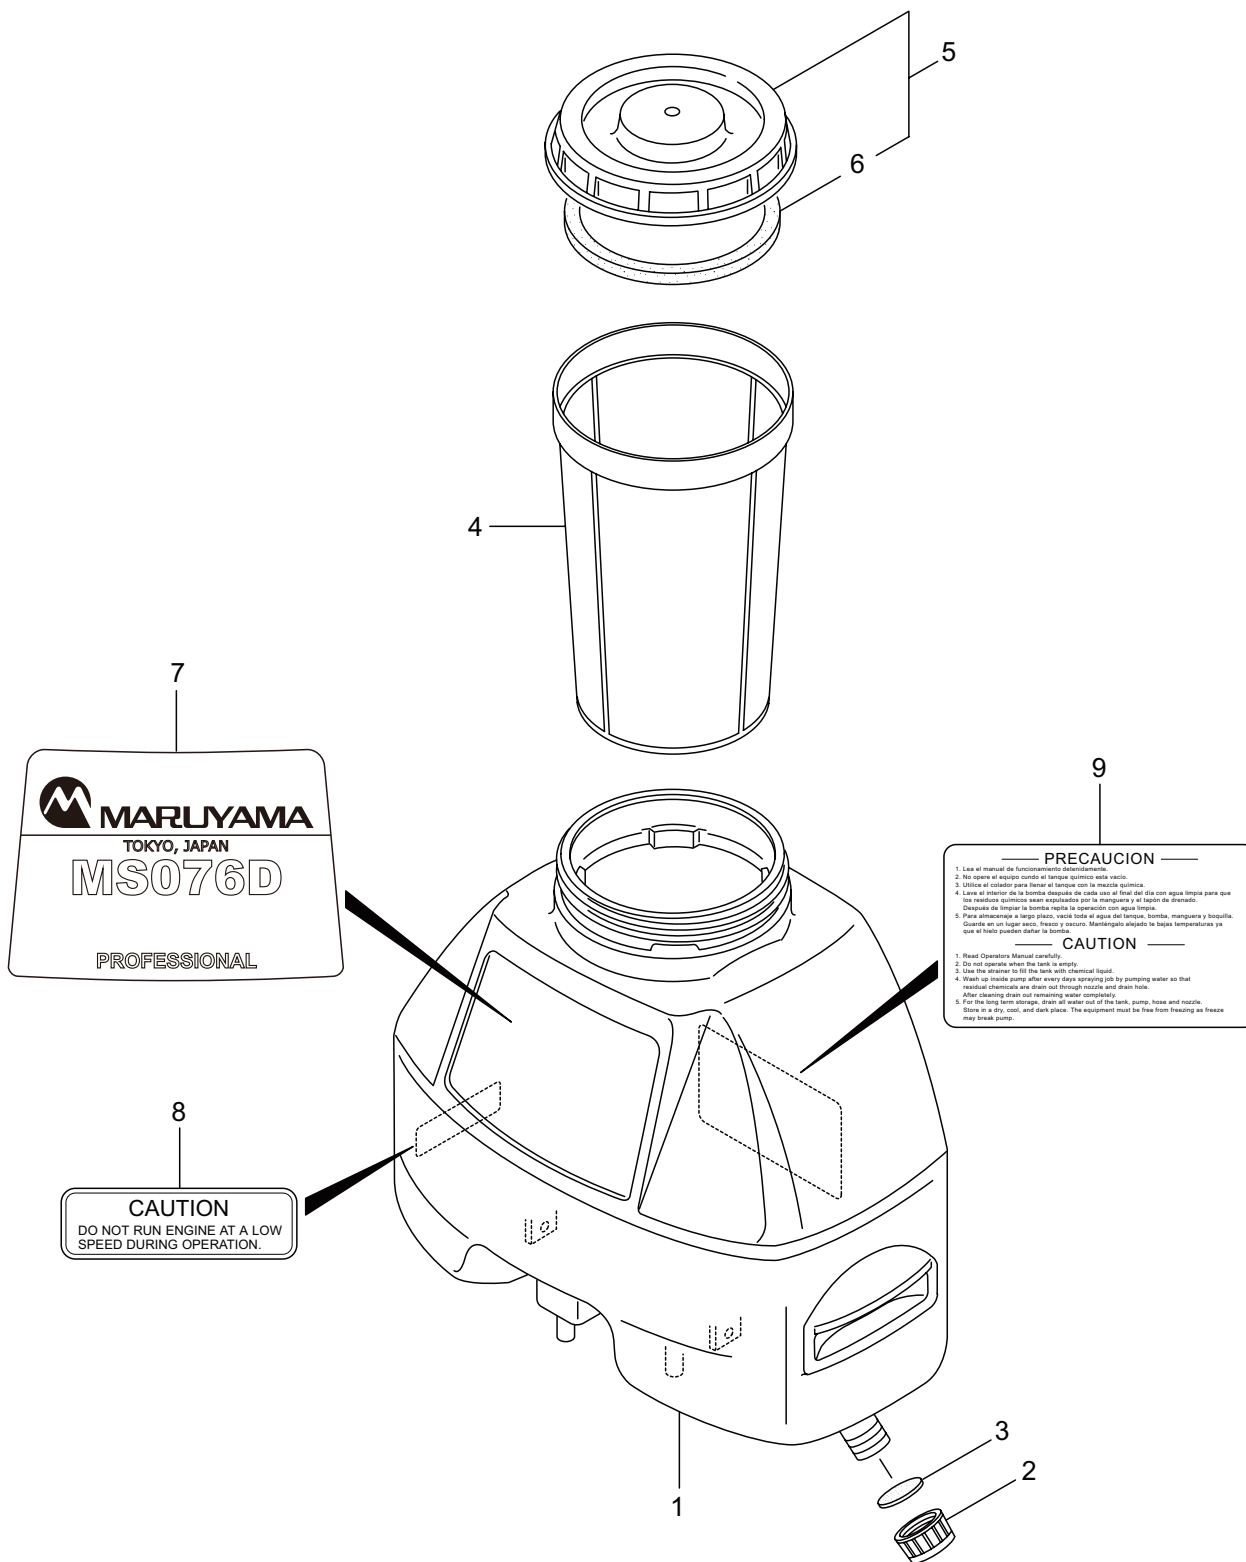

PARTS LIST

MS076D-TL

CONTENTS

1. MAIN BODY	1
2. CHEMICAL TANK	3
3. POWER SPRAYER	5
4. REDUCTION GEAR.....	9
5. ENGINE	11
6. CARBURETOR, FUEL TANK	15
7. ACCESSORIES	17

2020. 08.

P/N 525072

MS076D-TL
1. MAIN BODY

Ref. No.	Part No.	Part Name	Q'ty	Remarks
1-1	366563	MS076D-TL	1	
1-2	272214	Throttle Cable	1	
1-3	109246	Buffer	2	
1-4	127228	Nut	3	M6
1-5	563141	Base	1	
1-6	131025	Cushion Pad	1	
1-7	100749	Fastener	6	#7
1-8	118002	Stay (R)	1	
1-9	118004	Stay (L)	1	
1-10	123952	Cap Screw	2	M6x14
1-11	127233	Bolt	2	M6x16
1-12	127238	Screw	2	M6x13
1-13	566143	Stay	1	
1-14	081415	Screw	2	M5x16
1-15	127226	Nut	2	M5
1-16	115148	Throttle Lever	1	
1-17	127226	Nut	1	M5
1-18	089747	Bolt	1	M6x12
1-19	126568	Spring Washer	1	M6
1-20	126572	Washer	2	M6
1-21	089750	Nut	1	M6
1-22	114895	Stop Button	1	
1-23	114896	Ground Wire	1	
1-24	114901	Vinyl Hose	1	8x9x220L
1-25	685048	Band	1	CV-150B
1-26	566152	Knapsack Band Ass'y	1	
1-27	127221	Screw	2	M6x16
1-28	127224	Washer	2	6x23xt1.6
1-29	127237	Nut	2	M6
1-30	114917	Buffer	1	

MS076D-TL
2. CHEMICAL TANK

Ref. No.	Part No.	Part Name	Q'ty	Remarks
2-1	566117	Chemical Tank	1	
2-2	118147	Cap	1	
2-3	029299	Packing	1	36xt3.0
2-4	566493	Strainer	1	
2-5	118145	Cap, Chemical Tank	1	Incl.6
2-6	022362	Packing	1	150x170xt10
2-7	566886	Label	1	MS076D
2-8	566106	Label	1	Caution
2-9	563054	Label	1	

MS076D-TL

5. ENGINE

Ref. No.	Part No.	Part Name	Q'ty	Remarks
5-46	261256	Cap Screw	2	M4x25
5-47	285982	Spark Plug	1	NGK BPM8Y
5-48	267492	Lead	1	130L
5-49	282880	Wire, Lead	1	
5-50	563258	Recoil Starter Ass'y	1	Incl.51-59
5-51	288685	Starter Ass'y	1	Incl.52-58
5-52	288967	Reel	1	
5-53	288968	Spiral Spring	1	
5-54	262922	Screw	1	
5-55	288969	Starter Rope Ass'y	1	Incl.56-58
5-56	288970	Starter Rope	1	
5-57	261725	Starter Grip	1	
5-58	283511	Rope Stopper	1	
5-59	288971	Starter Pawl Ass'y	1	
5-60	269833	Screw	1	M4x16
5-61	280489	Screw	2	M4x20
5-62	566882	Label	1	