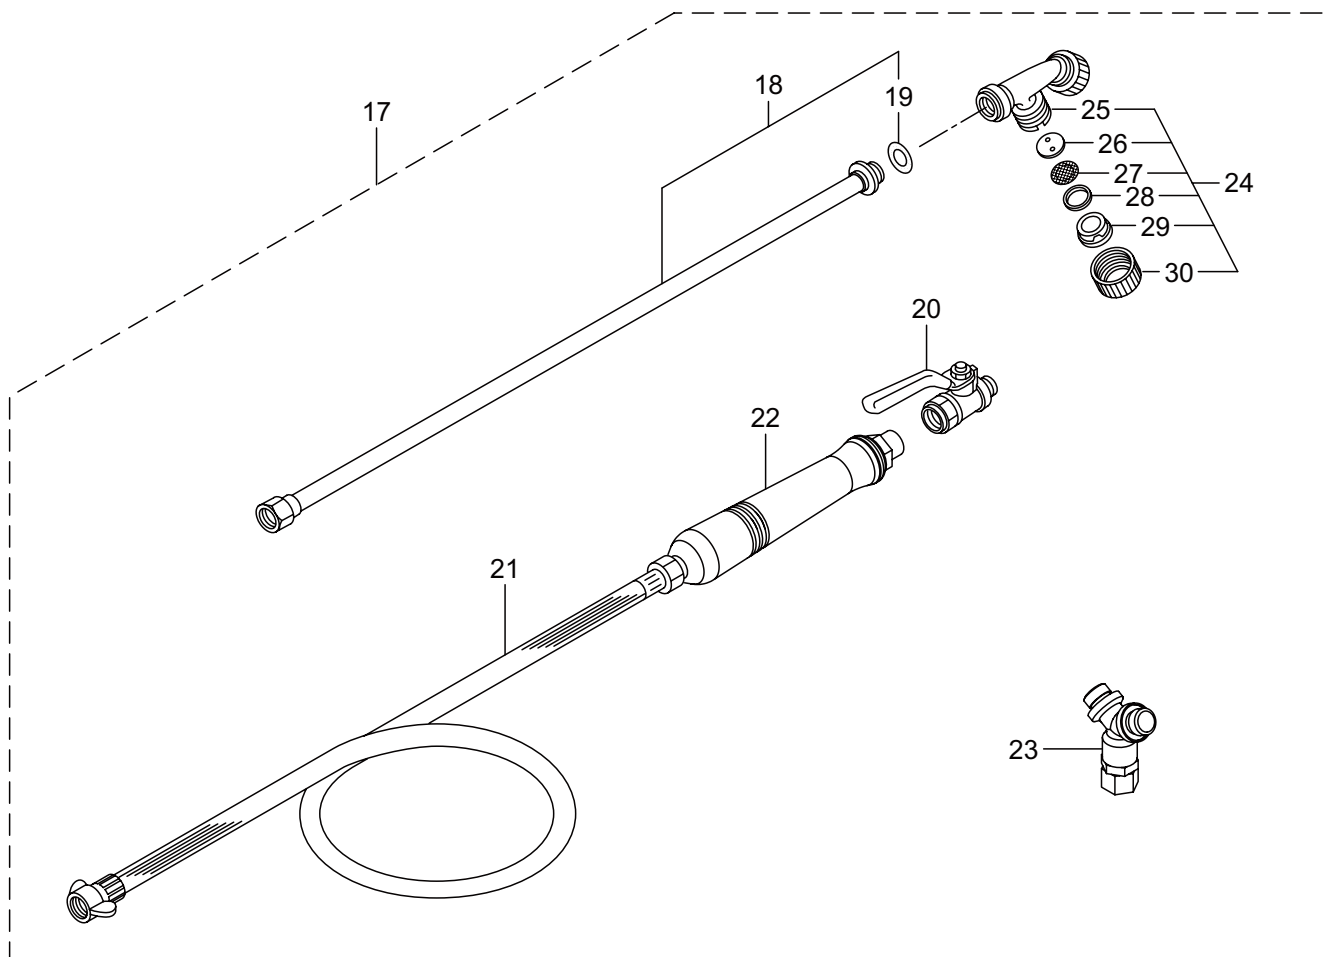

MS076D-TL
7. ACCESSORIES

Ref. No.	Part No.	Part Name	Q'ty	Remarks
7-1	118270	Hose Ass'y	1	7.5x1200L
7-2	641261	Grip	1	
7-3	105891	Ball Cock	1	G1/4xG1/4
7-4	124040	Nozzle Pipe Ass'y	1	Incl.5
7-5	112850	Packing	1	11.5x15.5xt1.5
7-6	814267	Wide Nozzle Ass'y	1	Incl.7-12
7-7	103170	Nozzle Body	1	H-606
7-8	106359	Packing	2	H-702
7-9	120738	Strainer	2	
7-10	120739	Packing	2	
7-11	412891	Disk Plate	2	NN-C-35S
7-12	103173	Cap	2	
7-13	210418	Box Spanner	1	13x19x(+)
7-14	219431	Wrench	1	3mm
7-15	219432	Wrench	1	4mm
7-16	022540	Fuel Blending Bottle	1	
7-17	563055	Wide Nozzle Kit	1	Incl.18-30
7-18	124040	Nozzle Pipe Ass'y	1	Incl.19
7-19	112850	Packing	1	11.5x15.5xt1.5
7-20	105891	Ball Cock	1	G1/4xG1/4
7-21	118270	Hose Ass'y	1	7.5x1200L
7-22	641261	Grip	1	
7-23	563124	Fitting	1	PF1/4
7-24	814267	Wide Nozzle Ass'y	1	Incl.25-30
7-25	103170	Nozzle Body	1	H-606
7-26	106359	Packing	2	H-702
7-27	120738	Strainer	2	
7-28	120739	Packing	2	
7-29	412891	Disk Plate	2	NN-C-35S
7-30	103173	Cap	2	
7-31	566887	Instruction Manual	1