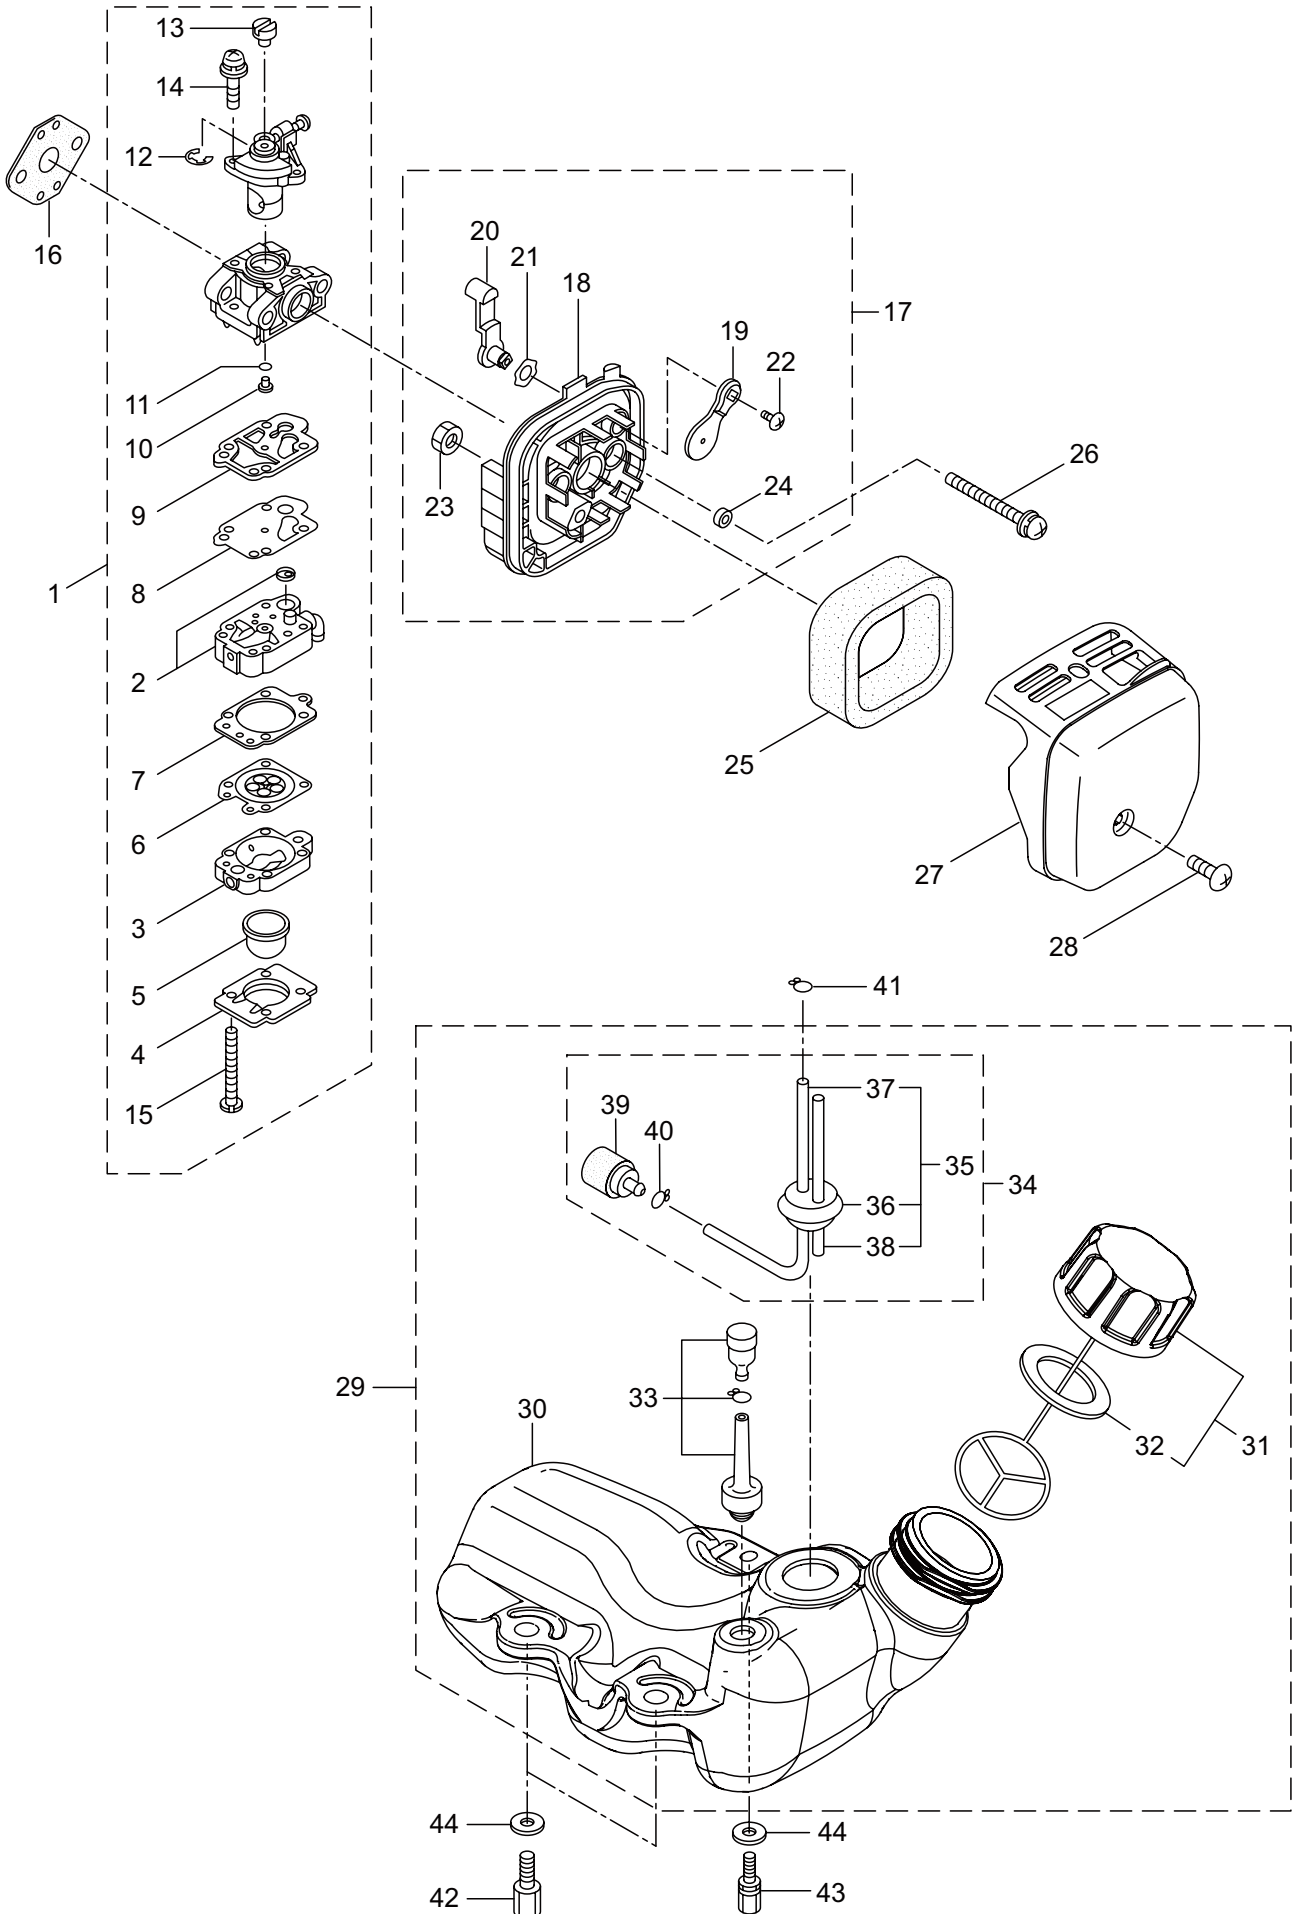

MS076D-TL

6. CARBURETOR, FUEL TANK

Ref. No.	Part No.	Part Name	Q'ty	Remarks	
6-1	275045	Carburetor Ass'y	1	Incl.2-15 New gasket required	
6-2	263739	Pump Body	1		
6-3	262991	Purge Body	1		
6-4	262992	Cover Plate	1		
6-5	261874	Primer Bulb	1		
6-6	283905	Diaphragm, Meterring	1		
6-7	262993	Gasket	1		
6-8	262994	Diaphragm,Fuel Pump	1		
6-9	282576	Gasket	1		
6-10	267358	Main Jet	1		
6-11	261871	O-Ring	1		
6-12	261876	E-Ring	1		
6-13	261658	Swivel	1		
6-14	264682	Screw	2		
6-15	262996	Screw	4		
6-16	261864	Gasket	1	Incl.18-24	
6-17	284823	Case Ass'y	1		
6-18	269050	Case Body	1		
6-19	284802	Valve	1		
6-20	284803	Lever	1		
6-21	284816	Washer	1	6.4x11x0.15	
6-22	269032	Screw	1	M5	
6-23	126993	Nut	1		
6-24	269051	Sleeve	2		
6-25	269030	Element	1	M5x55	
6-26	281777	Screw	2		
6-27	269580	Cleaner Cover	1		
6-28	269031	Screw	1		M5x12
6-29	563400	Fuel Tank Ass'y	1		Incl.30-40
6-30	563101	Fuel Tank	1	Incl.32	
6-31	275306	Fuel Tank Cap Ass'y	1		
6-32	274875	Gasket	1		
6-33	563262	Breather Ass'y	1		
6-34	563232	Fuel Pipe Pick-up Ass'y	1		Incl.35-40
6-35	563233	Fuel Pipe Ass'y	1	Incl.36-38	
6-36	288192	Grommet	1	160L 3x6x85	
6-37	261690	Fuel Pipe	1		
6-38	288194	Return Pipe	1		
6-39	277887	Filter Ass'y	1		
6-40	563014	Clip	1		
6-41	563014	Clip	1	5.5x12x1.6	
6-42	563119	Extension	1		
6-43	563142	Extension	2		
6-44	283688	Washer	3