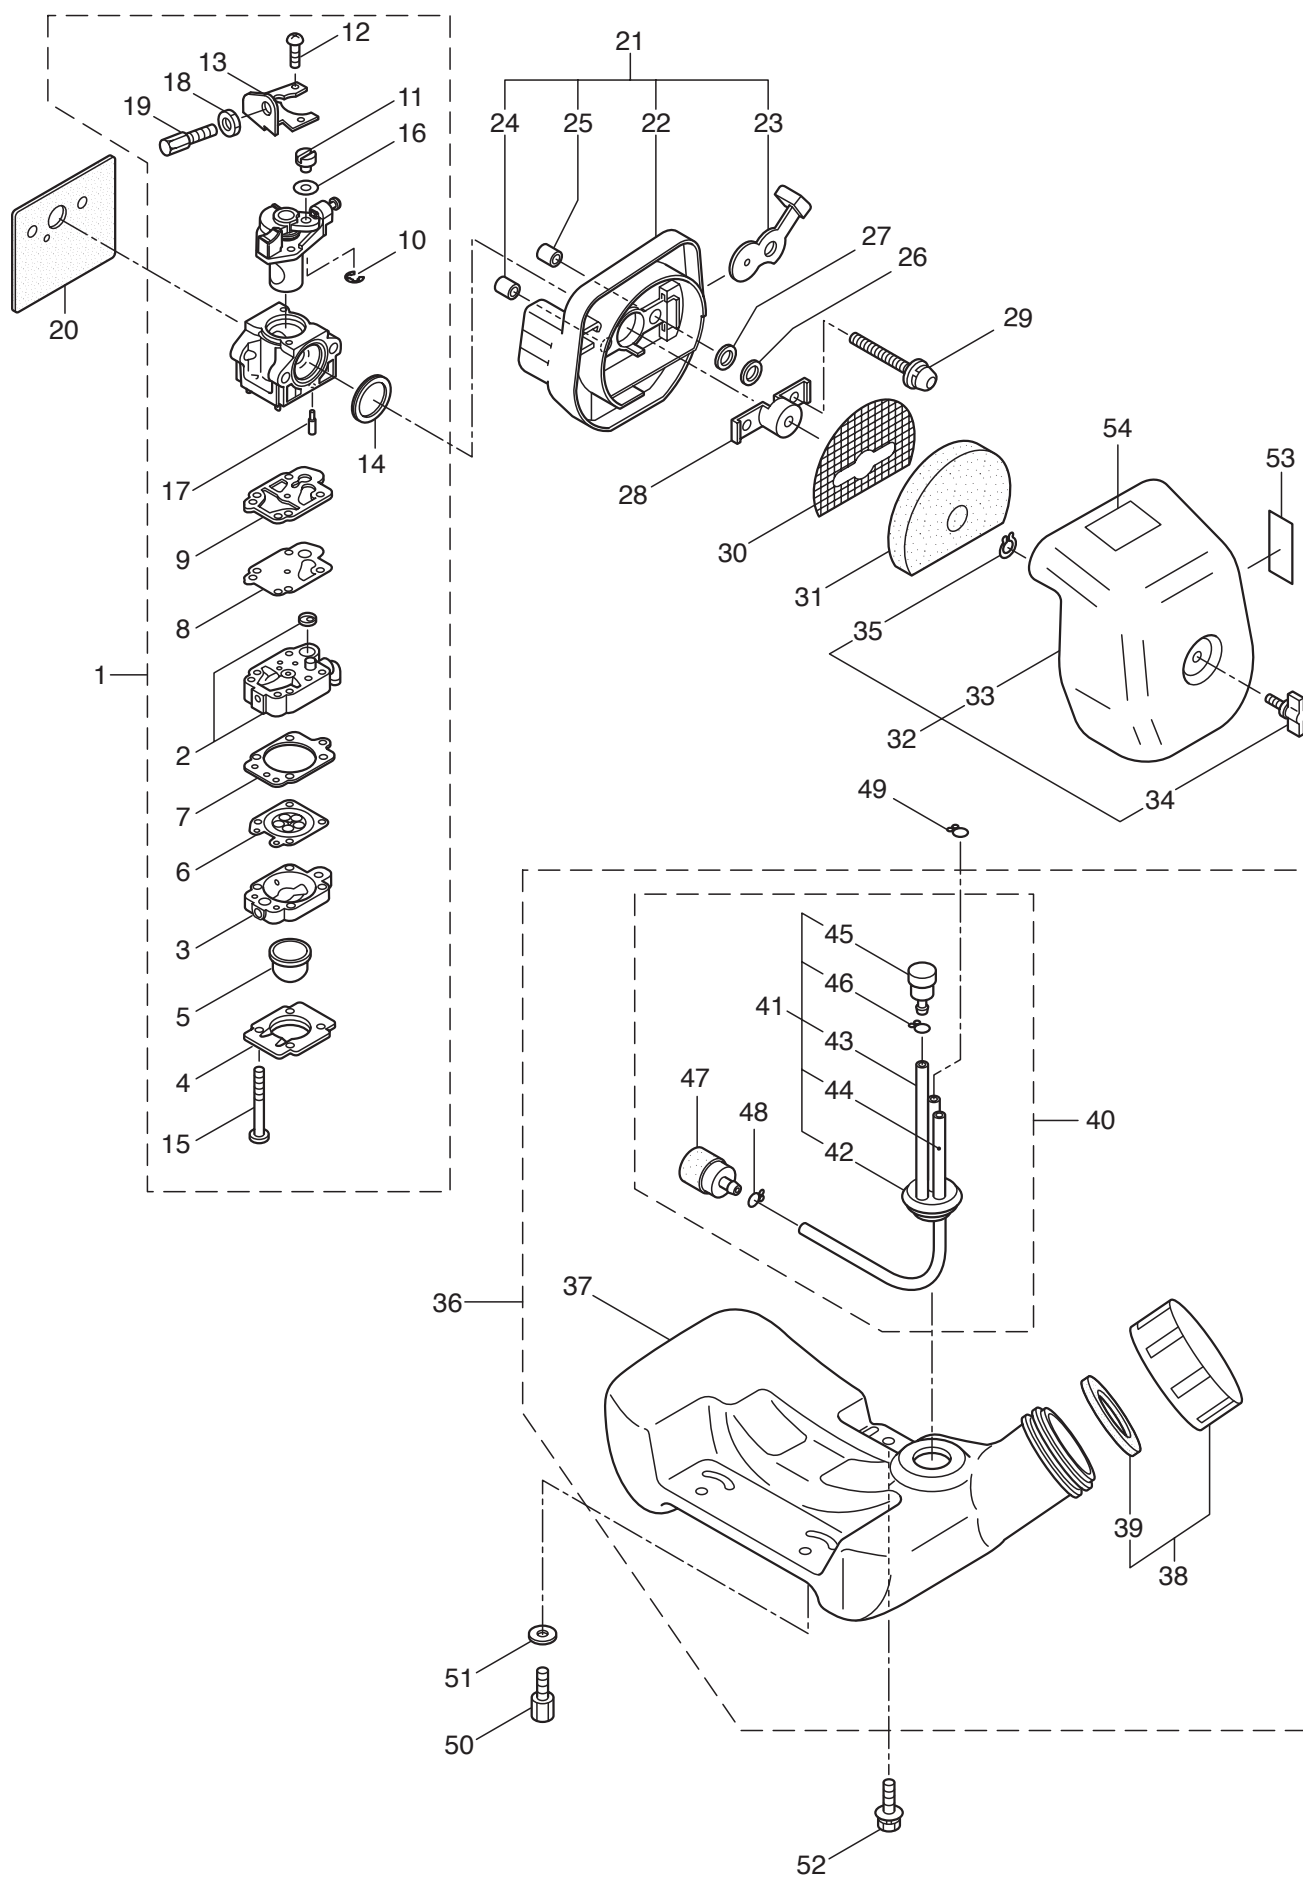

5. MS0741E
CARBURETOR, FUEL TANK

Ref. No.	Part No.	Part Name	Q'ty	Remarks
5-46	261117	Clip	1	
5-47	264653	Filter Ass'y	1	
5-48	261117	Clip	1	
5-49	261117	Clip	1	
5-50	285065	Screw	2	M5
5-51	283688	Washer	2	5.5X12X1.6
5-52	284695	Screw	1	M5X18WSW
5-53	261352	Label	1	
5-54	285188	Label	1