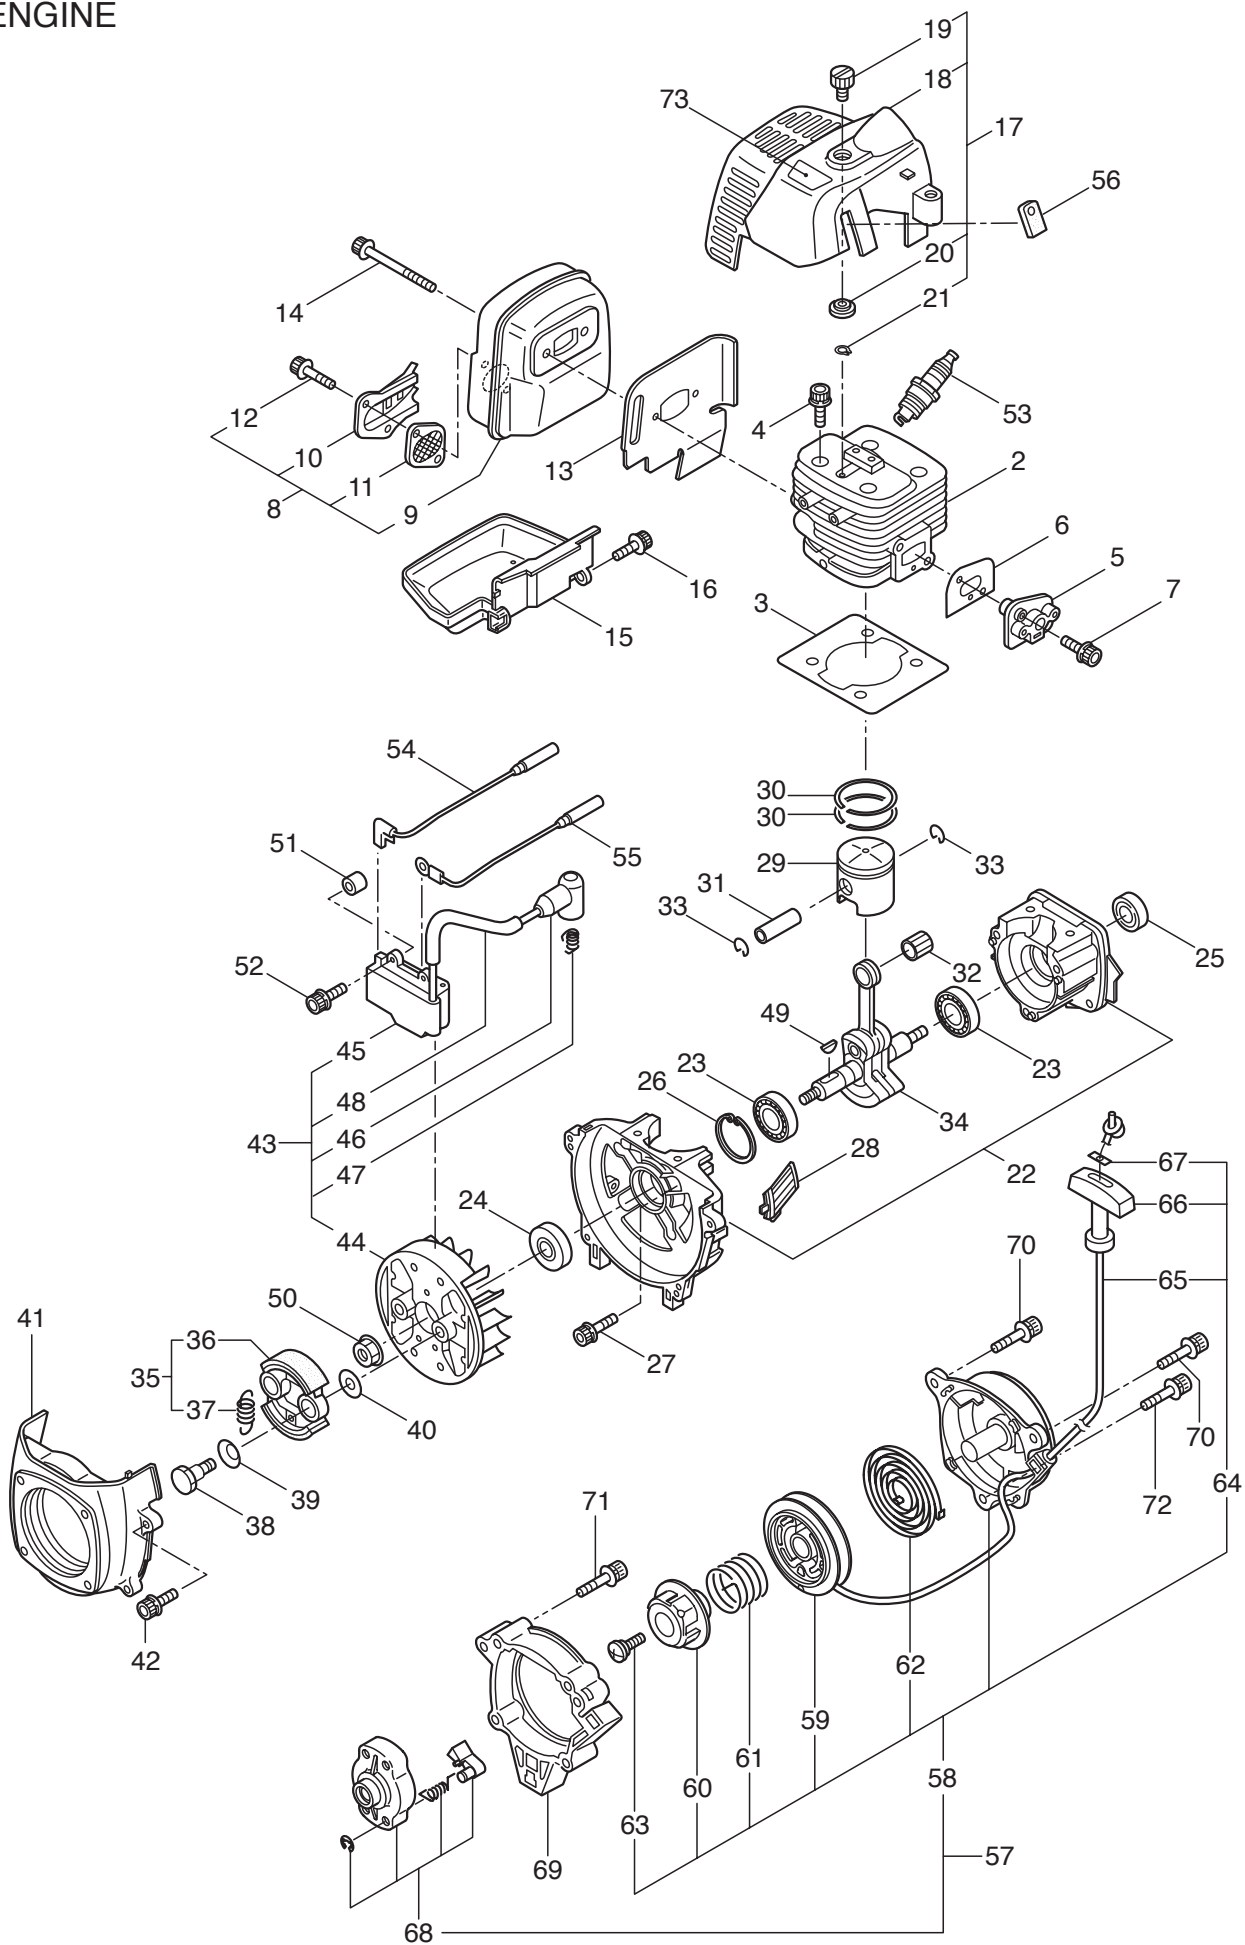

4. MS0741E ENGINE

Ref. No.	Part No.	Part Name	Q'ty	Remarks
4-2	282400	Cylinder	1	New gasket required
4-3	282537	Gasket	1	
4-4	261250	Cap Screw	4	M5X20WSW
4-5	269144	Insulator	1	New gasket required
4-6	267049	Gasket	1	
4-7	265924	Cap Screw	2	M5X25WSW
4-8	283007	Muffler Ass'y	1	Incl.9-12
4-9	283003	Muffler Comp.	1	
4-10	268171	Muffler Tail	1	
4-11	267056	Spark Arrestor	1	
4-12	265107	Cap Screw	2	M4X10
4-13	281440	Gasket	1	
4-14	266402	Screw	2	M5X55
4-15	281435	Under Cover	1	
4-16	267191	Screw	1	M5X16WSW
4-17	281742	Top Cover Ass'y	1	Incl.18-21
4-18	281434	Top Cover	1	
4-19	261018	Knob	1	
4-20	261020	Spacer	1	
4-21	261734	Snap Ring	1	#5
4-22	268241	Crankcase	1	
4-23	261491	Bearing	2	#6001 C3
4-24	261492	Oil Seal	1	ISCD12287
4-25	261386	Oil Seal	1	ISCD12227
4-26	055185	Snap Ring	1	#28
4-27	261612	Cap Screw	3	M5X30WSW
4-28	281442	Screen	1	
4-29	268782	Piston	1	
4-30	265067	Piston Ring	2	(2)Required
4-31	265068	Piston Pin	1	
4-32	265225	Bearing, Needle	1	
4-33	261393	Clip, Piston	2	
4-34	265141	Crankshaft/Conn. Rod Ass'y	1	
4-35	264887	Clutch Ass'y	1	Incl.36,37
4-36	264888	Clutch Shoe	2	(2)Required
4-37	264889	Spring, Clutch	1	
4-38	264505	Bolt	2	
4-39	261777	Wave Washer	2	
4-40	261189	Washer	2	6X16.5XT1.2
4-41	281433	Fan Cover	1	
4-42	261250	Cap Screw	4	M5X20WSW
4-43	281745	Magneto Ass'y	1	Incl.44-48
4-44	269807	Rotor/Fan	1	
4-45	281746	Ignition Coil Ass'y	1	Incl.46-48