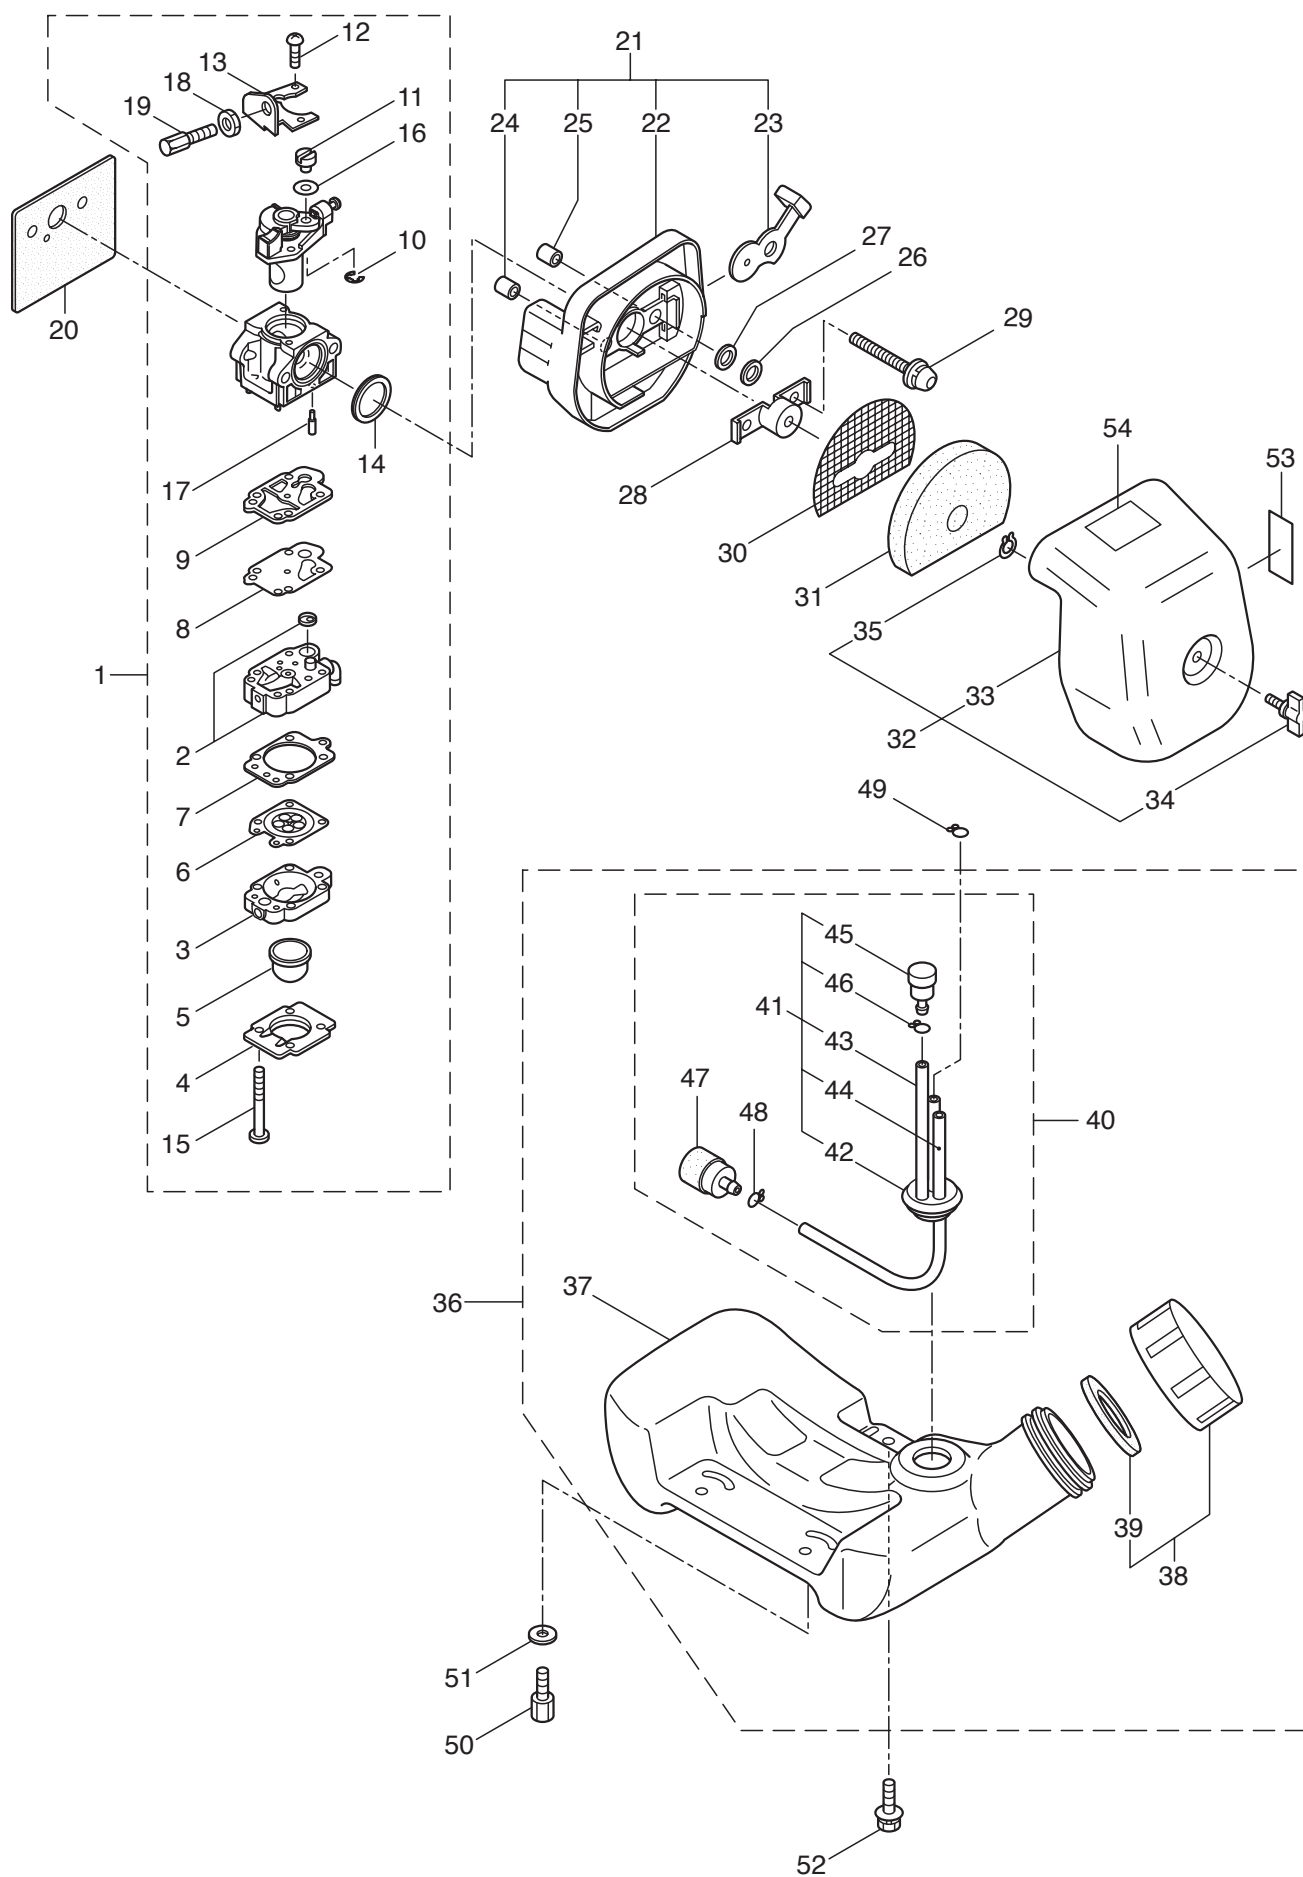

5. MS0741E
CARBURETOR, FUEL TANK

Ref. No.	Part No.	Part Name	Q'ty	Remarks
5-1	282542	Carburetor Ass'y	1	Incl.2-19
5-2	264155	Pump Body	1	
5-3	262991	Purge Body	1	
5-4	262992	Cover Plate	1	
5-5	261874	Primer Bulb	1	
5-6	283905	Diaphragm, Meterring	1	
5-7	262993	Gasket	1	
5-8	262994	Diaphragm, Fuel Pump	1	
5-9	282576	Gasket	1	
5-10	261876	E-ring	1	
5-11	261658	Swivel	1	
5-12	261875	Screw	2	
5-13	264677	Bracket	1	
5-14	261657	Packing	1	
5-15	262996	Screw	4	
5-16	264678	Washer	1	
5-17	282753	Needle	1	
5-18	261878	Nut	1	M6
5-19	263994	Screw	1	
5-20	269762	Gasket	1	
5-21	268055	Case Ass'y	1	Incl.22-25
5-22	268056	Case Body	1	
5-23	268057	Valve	1	
5-24	268157	Sleeve	1	5.5X7.1X6
5-25	268412	Sleeve	1	5.2X7.1X6.4
5-26	263345	Packing	1	7.2X11XT1.3
5-27	263942	Washer	1	7.2X12XT0.15
5-28	263815	Stay	1	
5-29	264016	Cap Screw	2	M5X60WSW
5-30	265026	Screen	1	
5-31	265027	Element	1	
5-32	268058	Cleaner Cover Ass'y	1	Incl.33-35
5-33	268059	Cleaner Cover	1	
5-34	281438	Knob	1	
5-35	261734	Snap Ring	1	#5
5-36	285227	Fuel Tank Ass'y	1	Incl.37-48
5-37	285224	Fuel Tank	1	
5-38	281565	Fuel Tank Cap Ass'y	1	Incl.39
5-39	269377	Gasket	1	
5-40	282538	Fuel Pipe Pick-up Ass'y	1	Incl.41-48
5-41	282539	Fuel Pipe Ass'y	1	Incl.42-46
5-42	268065	Grommet	1	
5-43	282541	Return Pipe	1	3X6X151
5-44	261690	Fuel Pipe	1	160L
5-45	261590	Breather Ass'y	1