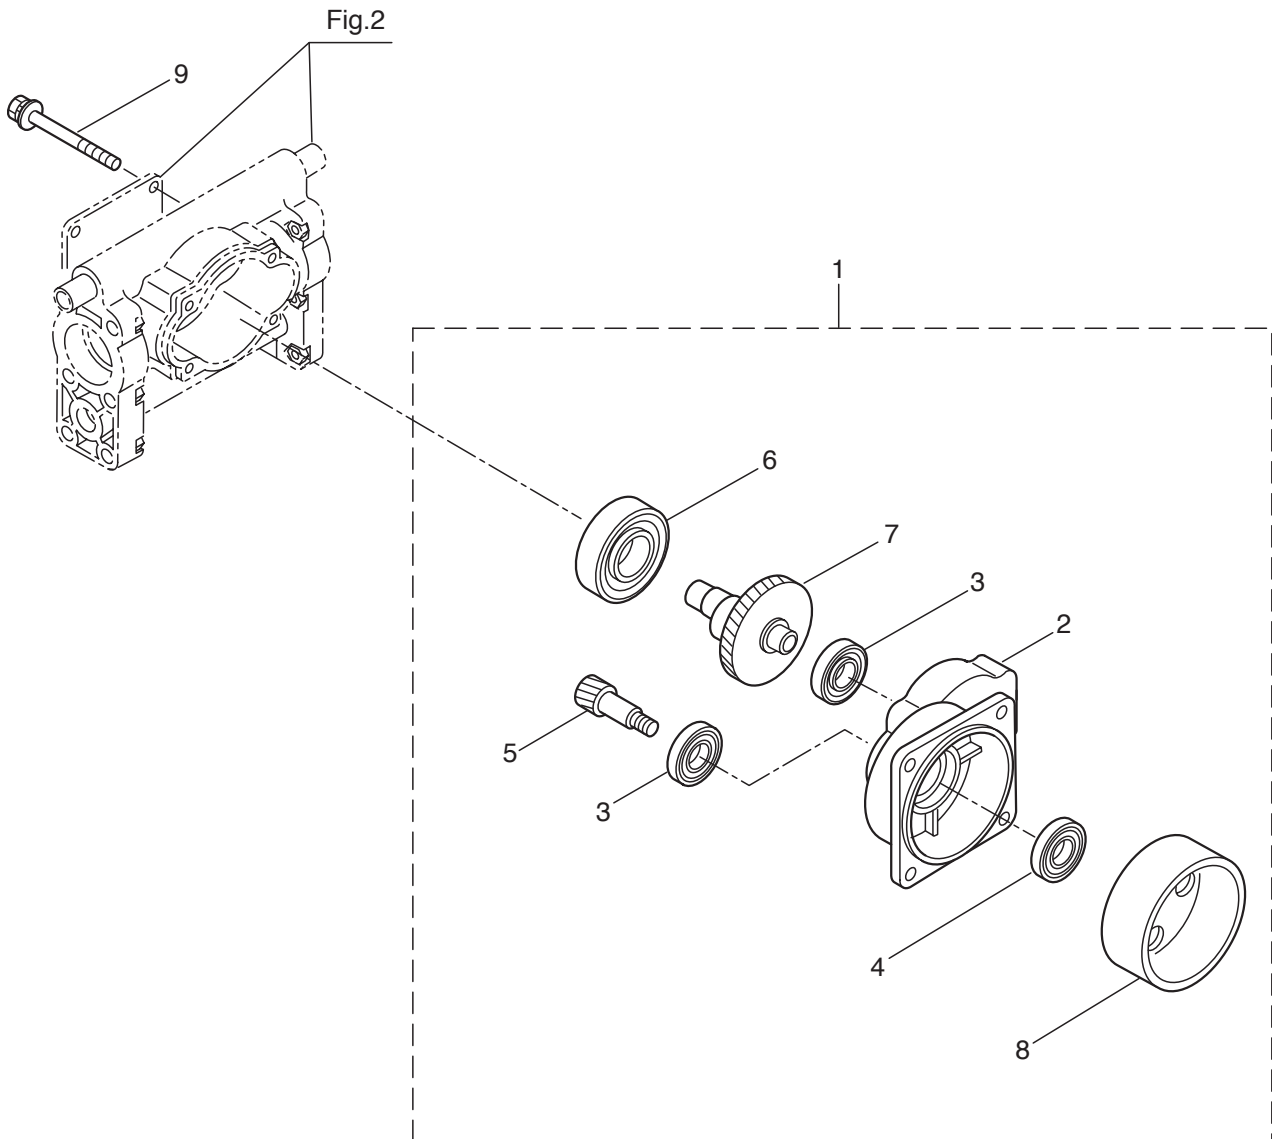

3. MS0741E
REDUCTION GEAR

Ref. No.	Part No.	Part Name	Q'ty	Remarks
3-1	125684	Reduction Gear Ass'y	1	Incl.2-8
3-2	125685	Gear Case	1	
3-3	102680	Bearing	2	#6000ZZ
3-4	112184	Bearing	1	#6000DDU
3-5	125686	Pinion Gear	1	
3-6	103144	Bearing	1	#6004ZZ
3-7	125687	Crankshaft	1	
3-8	127367	Clutch Drum	1	
3-9	126059	Bolt	4	M6X60