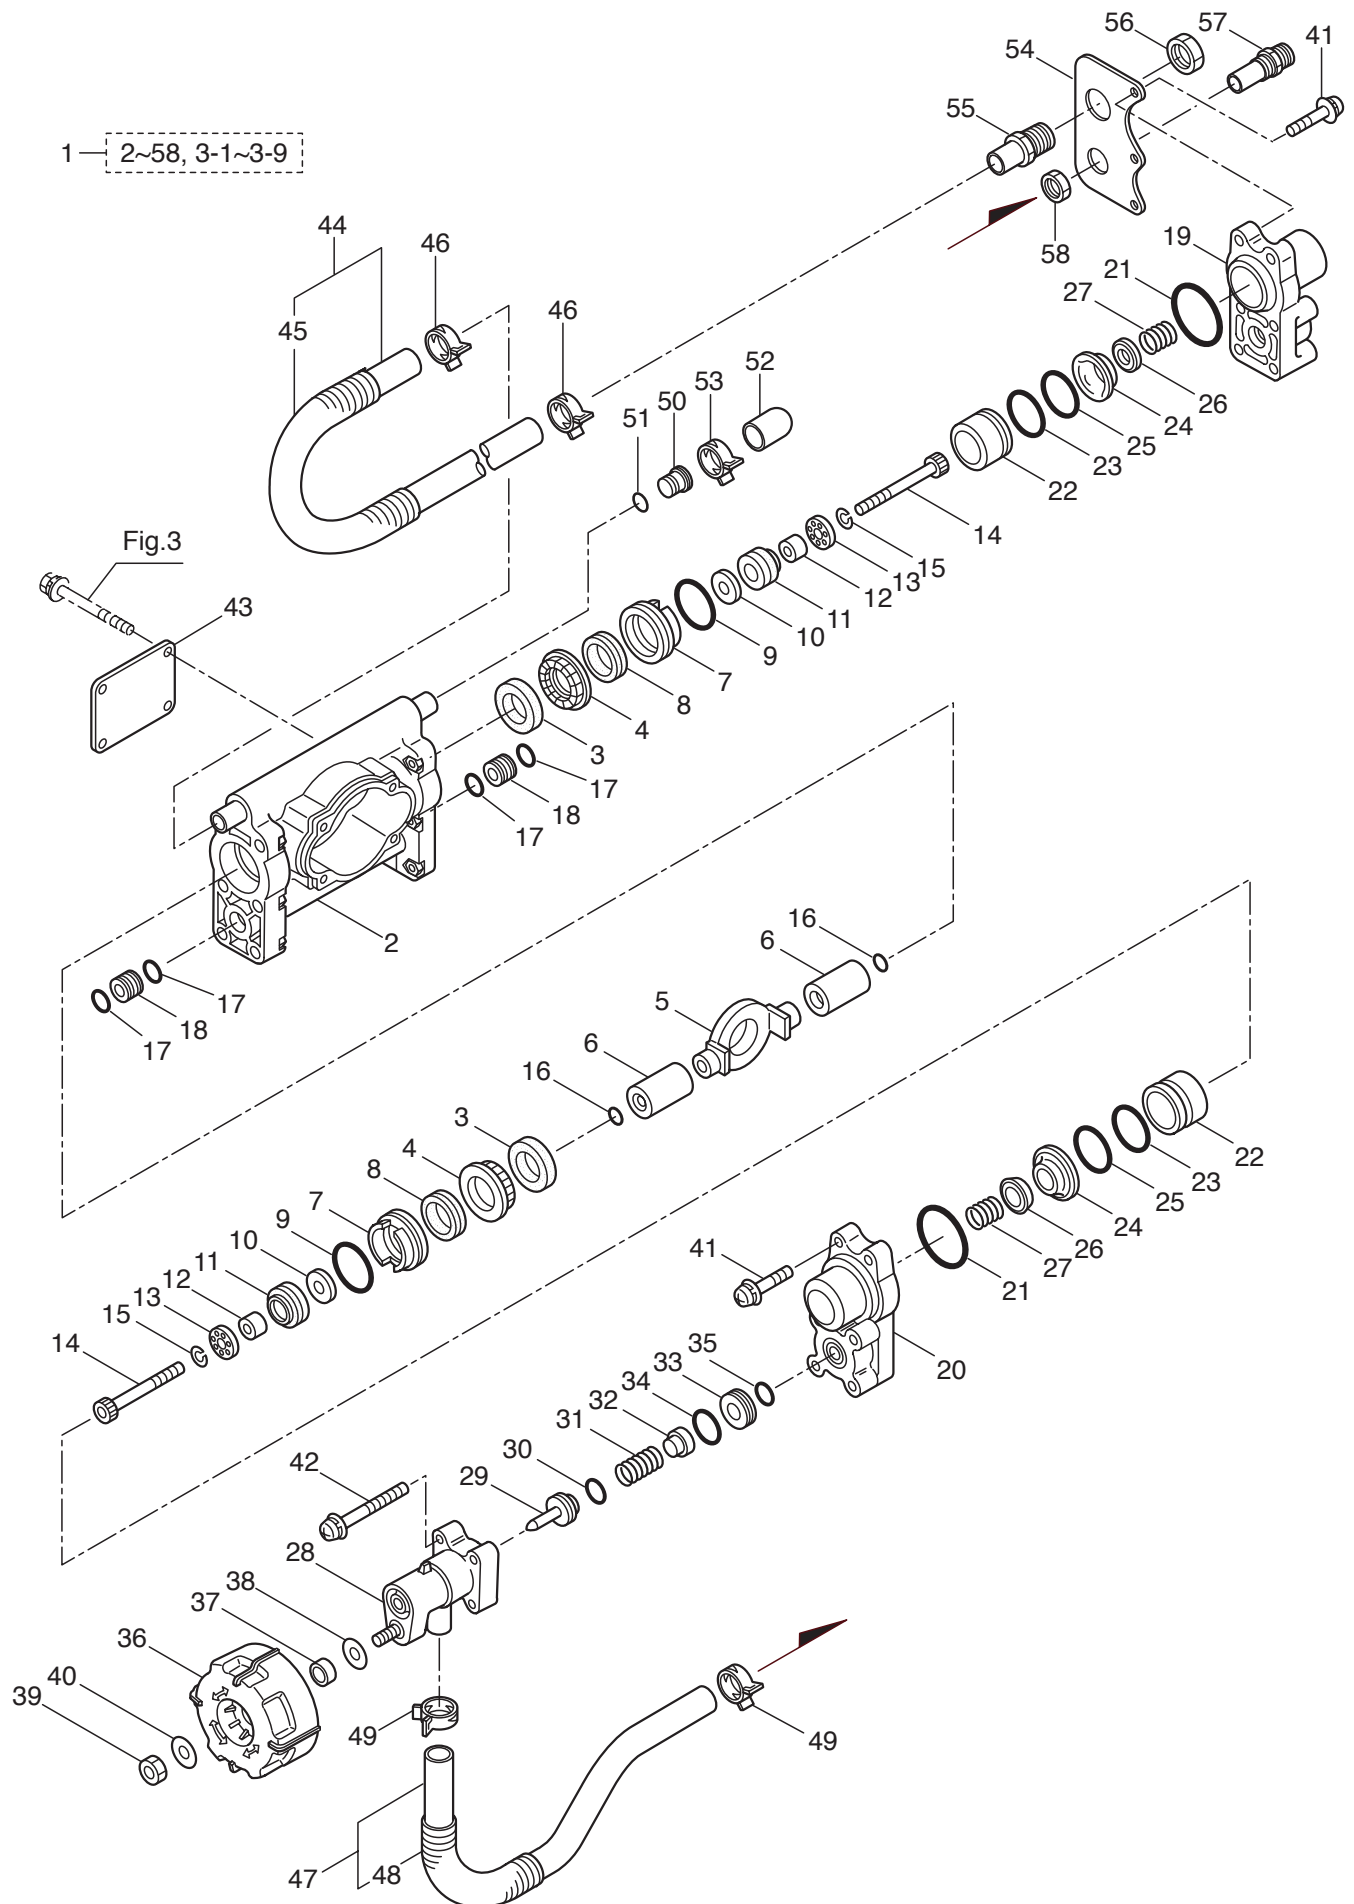

2. MS0741E  
POWER SPRAYER

Ref. No.	Part No.	Part Name	Q'ty	Remarks
2-1	129046	Pump Ass'y	1	Incl.2~58,3-1~3-9
2-2	125673	Crankcase Ass'y	1	
2-3	102683	Oil Seal	2	G16244
2-4	106190	Collar	2	
2-5	121179	Connecting Rod	1	M5
2-6	125680	Sleeve	2	16X33
2-7	102358	Seal Retainer	2	
2-8	112252	Packing	2	
2-9	013977	O-Ring	2	S26
2-10	043426	Suction Valve Seat	2	5X17X2.8
2-11	100441	Piston Packing	2	20.5
2-12	023357	Suction Valve Collar	2	5X8X10
2-13	022023	Suction Valve Stopper	2	5X16X3
2-14	125681	Bolt	2	M5X50X22
2-15	015848	Spring Washer	2	M5
2-16	021549	O-Ring	2	P5
2-17	014175	O-Ring	4	P9
2-18	100554	Spacer pipe	2	6X12X10
2-19	103128	Cylinder Head(A)	1	
2-20	102634	Cylinder Head(B)	1	
2-21	013983	O-Ring	2	S31.5
2-22	125682	Cylinder Pipe	2	20X26X22
2-23	023172	O-Ring	2	P22
2-24	125683	Valve Seat	2	
2-25	103575	O-Ring	2	23X1.5
2-26	043723	Discharge Valve	2	16X1.5
2-27	043360	Discharge Valve Spring	2	
2-28	103132	Spring Case	1	
2-29	103758	Spring Retainer	1	
2-30	011682	O-Ring	1	P10
2-31	103759	Compression Coil Spring	1	
2-32	103747	Discharge Valve	1	
2-33	103746	Valve Seat	1	
2-34	011346	O-Ring	1	P14
2-35	011343	O-Ring	1	P10A
2-36	110780	Handle	1	
2-37	127225	Collar	1	8X10X5.3
2-38	127217	Washer	5	8.5X14XT0.5
2-39	126521	Nut	1	M8
2-40	127216	Washer	1	M8
2-41	121956	Screw	8	M5X32
2-42	816036	Screw	4	M5X60
2-43	125801	Plate	1	
2-44	129047	Hose Ass'y	1	Incl.45
2-45	118337	Tube	1	15X19.5X180

2. MS0741E  
POWER SPRAYER

Ref. No.	Part No.	Part Name	Q'ty	Remarks
2-46	103033	Band	2	
2-47	129049	Hose Ass'y	1	Incl.48
2-48	129051	Tube	1	15X19.5X85
2-49	103033	Band	2	
2-50	129041	Plug	1	
2-51	021549	O-Ring	1	P5
2-52	129042	Cap	1	
2-53	043972	Band	1	
2-54	129052	Bracket	1	
2-55	129053	Hose Coupling	1	G3/8
2-56	018994	Nut	1	PF3/8
2-57	103413	Nipple	1	PF1/4
2-58	025604	Nut	1	PF1/4