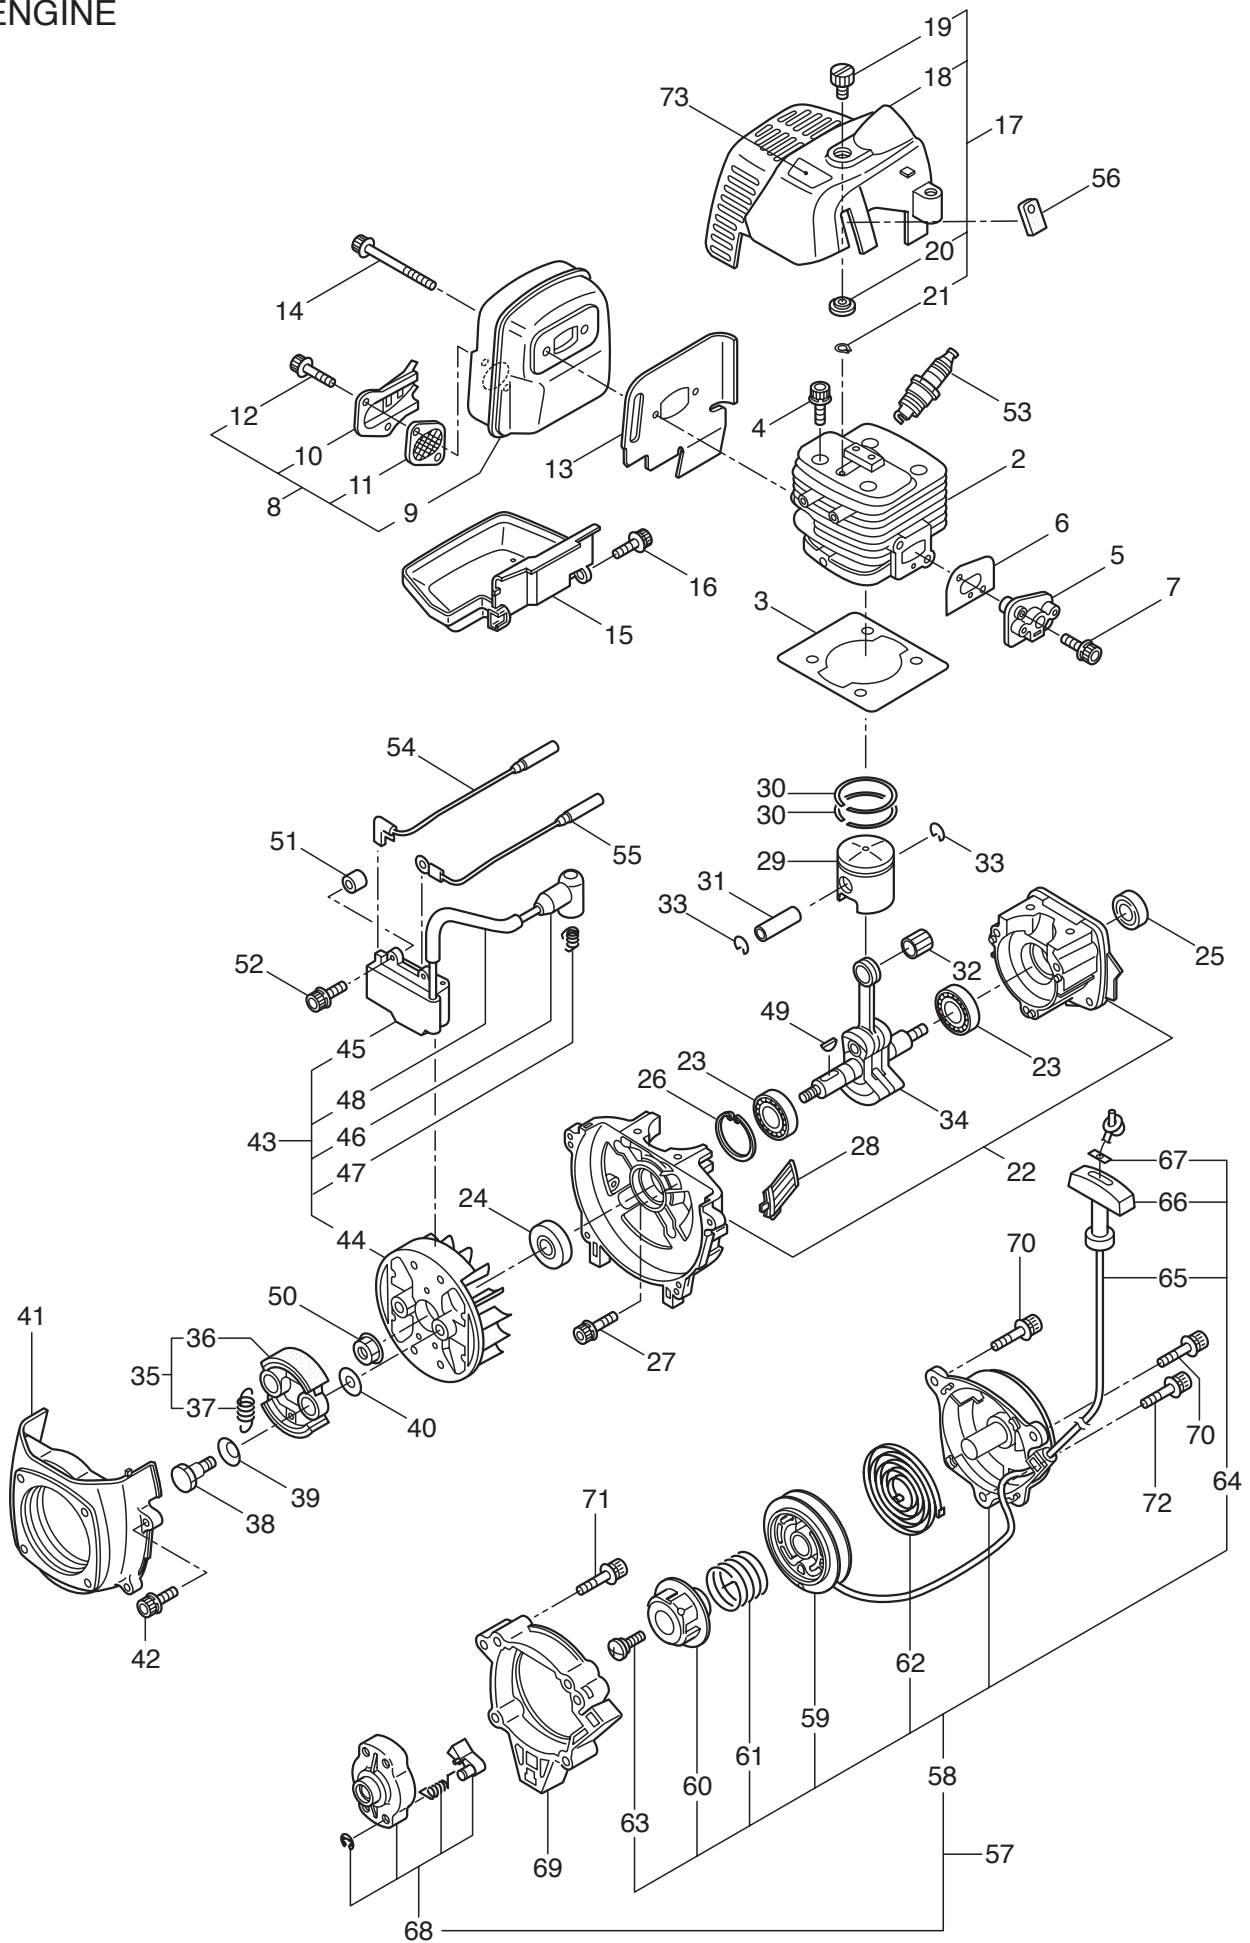

2. MS0741E  
POWER SPRAYER

Ref. No.	Part No.	Part Name	Q'ty	Remarks
2-46	103033	Band	2	
2-47	129049	Hose Ass'y	1	Incl.48
2-48	129051	Tube	1	15X19.5X85
2-49	103033	Band	2	
2-50	129041	Plug	1	
2-51	021549	O-Ring	1	P5
2-52	129042	Cap	1	
2-53	043972	Band	1	
2-54	129052	Bracket	1	
2-55	129053	Hose Coupling	1	G3/8
2-56	018994	Nut	1	PF3/8
2-57	103413	Nipple	1	PF1/4
2-58	025604	Nut	1	PF1/4

3. MS0741E  
REDUCTION GEAR

Ref. No.	Part No.	Part Name	Q'ty	Remarks
3-1	125684	Reduction Gear Ass'y	1	Incl.2-8
3-2	125685	Gear Case	1	
3-3	102680	Bearing	2	#6000ZZ
3-4	112184	Bearing	1	#6000DDU
3-5	125686	Pinion Gear	1	
3-6	103144	Bearing	1	#6004ZZ
3-7	125687	Crankshaft	1	
3-8	127367	Clutch Drum	1	
3-9	126059	Bolt	4	M6X60

4. MS0741E  
ENGINE

Ref. No.	Part No.	Part Name	Q'ty	Remarks
4-46	269714	Plug Boot	1	
4-47	269715	Connector	1	
4-48	281756	Insulator	1	
4-49	261076	Woodruff Key	1	3X10
4-50	261417	Nut, Rotor	1	M8
4-51	280381	Spacer	2	
4-52	261256	Cap Screw	2	M4X25WSW
4-53	261200	Spark Plug	1	BPM6Y
4-54	269722	Lead	1	
4-55	268044	Lead	1	
4-56	269189	Grommet	1	
4-57	283476	Recoil Starter Ass'y	1	Incl.58-68
4-58	283477	Recoil Ass'y	1	Incl.59-67
4-59	283504	Reel	1	
4-60	283505	Cam Plate	1	
4-61	283506	Spring	1	
4-62	280931	Spiral Spring	1	
4-63	267213	Set Screw	1	
4-64	283578	Starter Rope Ass'y	1	Incl.65-67
4-65	283579	Starter Rope	1	
4-66	261725	Starter Knob	1	
4-67	283511	Rope Stopper	1	
4-68	283575	Starter Pawl Ass'y	1	
4-69	284698	Adapter Ass'y	1	
4-70	283391	Cap Screw	2	M4X20WSW
4-71	265726	Cap Screw	4	M4X16WSW
4-72	282096	Screw	1	M4X16
4-73	282558	Label	1	