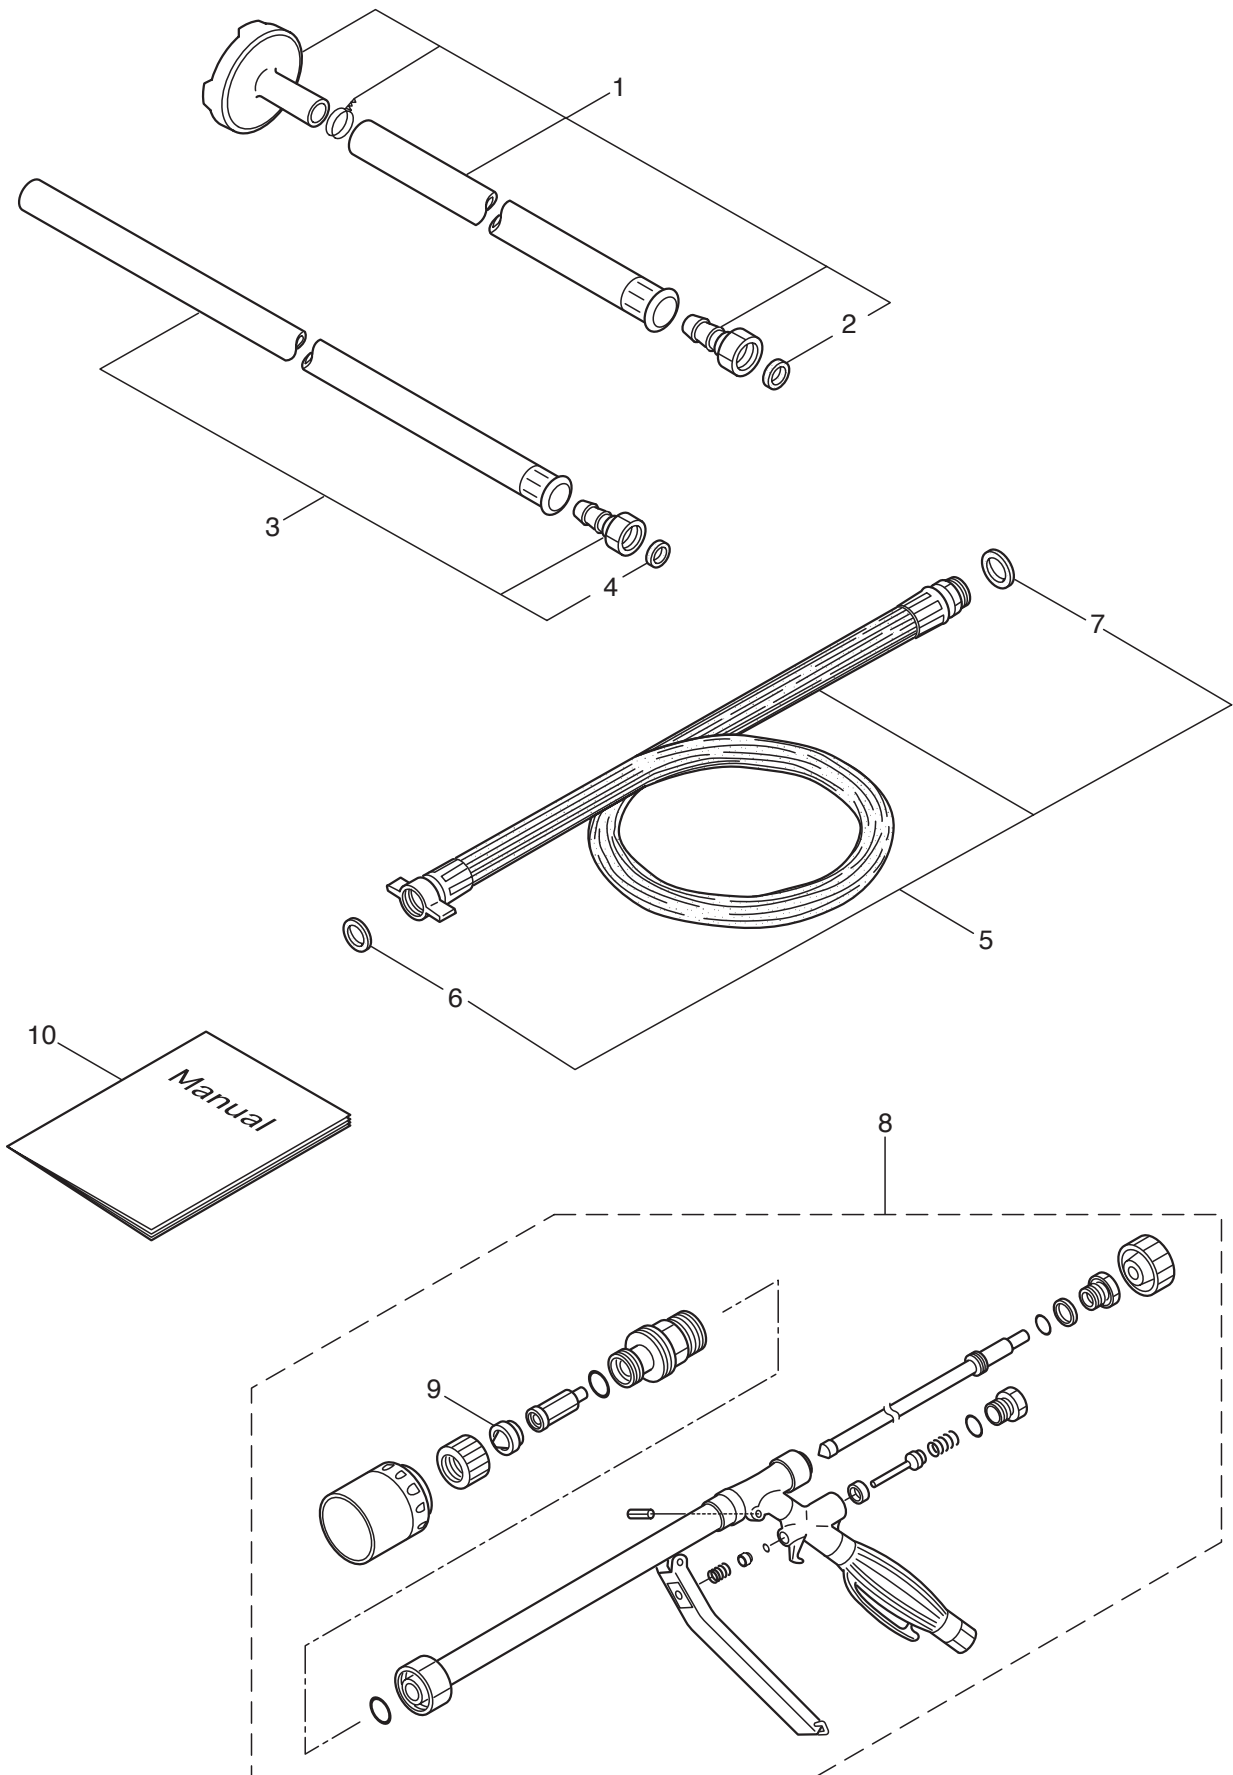

6. MS0741E
ACCESSORIES

Ref. No.	Part No.	Part Name	Q'ty	Remarks
6-1	103790	Hose Ass'y	1	10X15X2500L Incl.2
6-2	023330	Packing	1	9.5X15XT1.5
6-3	103792	Hose Ass'y	1	8X13X2500L Incl.4
6-4	023329	Packing	1	6.5X11.5XT1.5
6-5	025626	Hose Ass'y	1	7.5X20M Incl.6,7
6-6	023329	Packing	1	6.5X11.5XT1.5
6-7	023320	Packing	1	11.5X16XT1.5
6-8	120403	Nozzle Ass'y	1	Incl.9
6-9	120404	Nozzle Plate	1	
6-10	129061	Instruction Manual	1	MS0741E