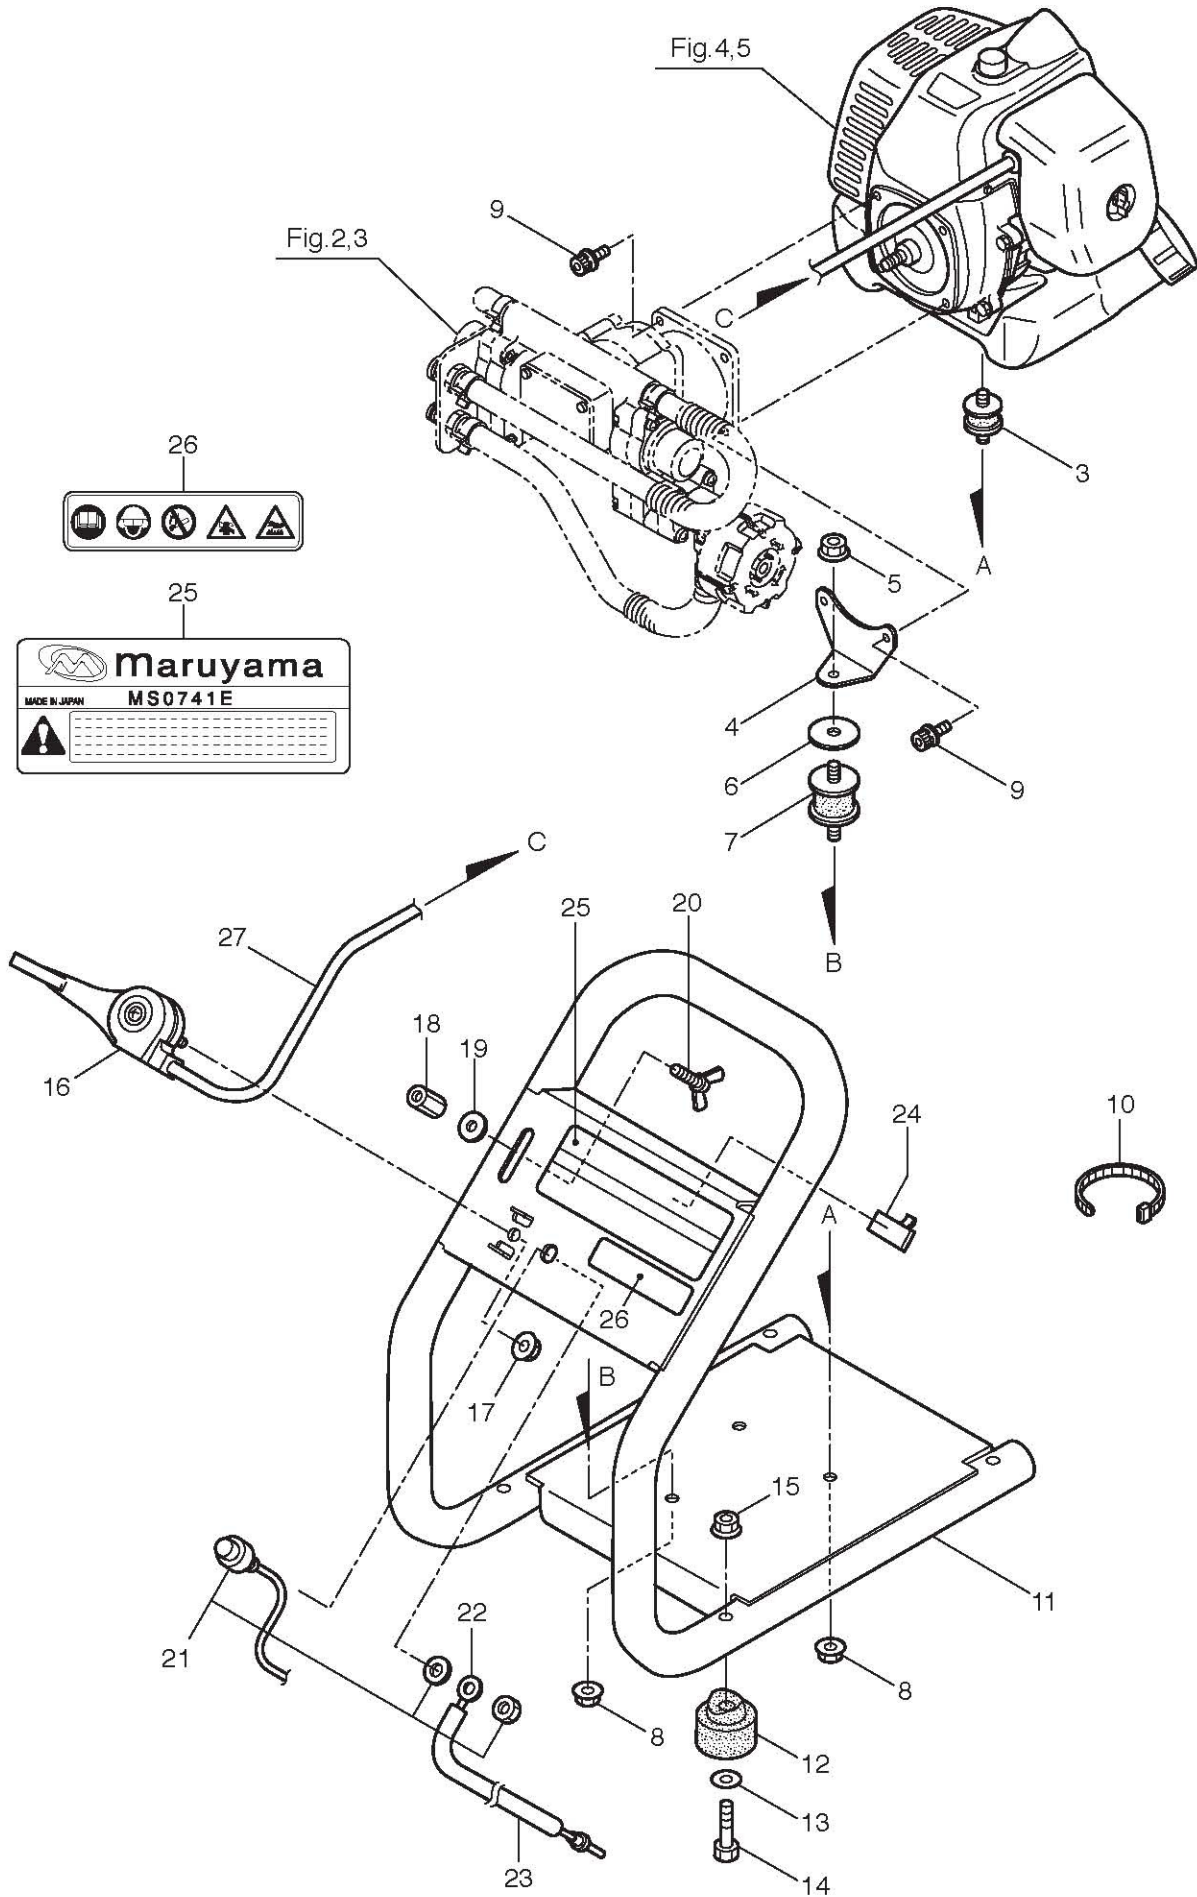

**MARUYAMA**

ILLUSTRATED PARTS LIST

**MS0741E**

PORTABLE SPRAYER

MS0741E  
PORTABLE SPRAYER  
PART #522760 04/2009

Maruyama. *E x t r a o r d i n a r y .*

1. MS0741E  
MAIN BODY

Ref. No.	Part No.	Part Name	Q'ty	Remarks
1-3	182114	Buffer	2	
1-4	125803	Stay	1	
1-5	126756	Nut	1	M6
1-6	114185	Spacer	1	6.5X33XT3
1-7	101877	Buffer	1	30-M6X14
1-8	126756	Nut	3	M6
1-9	126178	Bolt	4	M5X15
1-10	104343	Band	1	
1-11	129054	Frame	1	
1-12	100559	Buffer	4	
1-13	019056	Washer	4	6.5X18XT1
1-14	082117	Bolt	4	M6X40X18
1-15	127230	Nut	4	M6
1-16	115148	Throttle Lever	1	
1-17	127226	Nut	1	M5
1-18	129082	Nut	1	M6X15
1-19	126572	Washer	1	M6
1-20	129059	Bolt	1	M6X15
1-21	114895	Stop Button	1	AV0.5X320L
1-22	114896	Ground Wire	1	AV0.5X320L M8
1-23	114901	Vinyl Hose	1	8X9X220
1-24	146127	Clamp	1	
1-25	129060	Label	1	MS0741E
1-26	266959	Label	1	
1-27	284685	Throttle Cable	1	

2. MS0741E  
POWER SPRAYER

Ref. No.	Part No.	Part Name	Q'ty	Remarks
2-46	103033	Band	2	
2-47	129049	Hose Ass'y	1	Incl.48
2-48	129051	Tube	1	15X19.5X85
2-49	103033	Band	2	
2-50	129041	Plug	1	
2-51	021549	O-Ring	1	P5
2-52	129042	Cap	1	
2-53	043972	Band	1	
2-54	129052	Bracket	1	
2-55	129053	Hose Coupling	1	G3/8
2-56	018994	Nut	1	PF3/8
2-57	103413	Nipple	1	PF1/4
2-58	025604	Nut	1	PF1/4