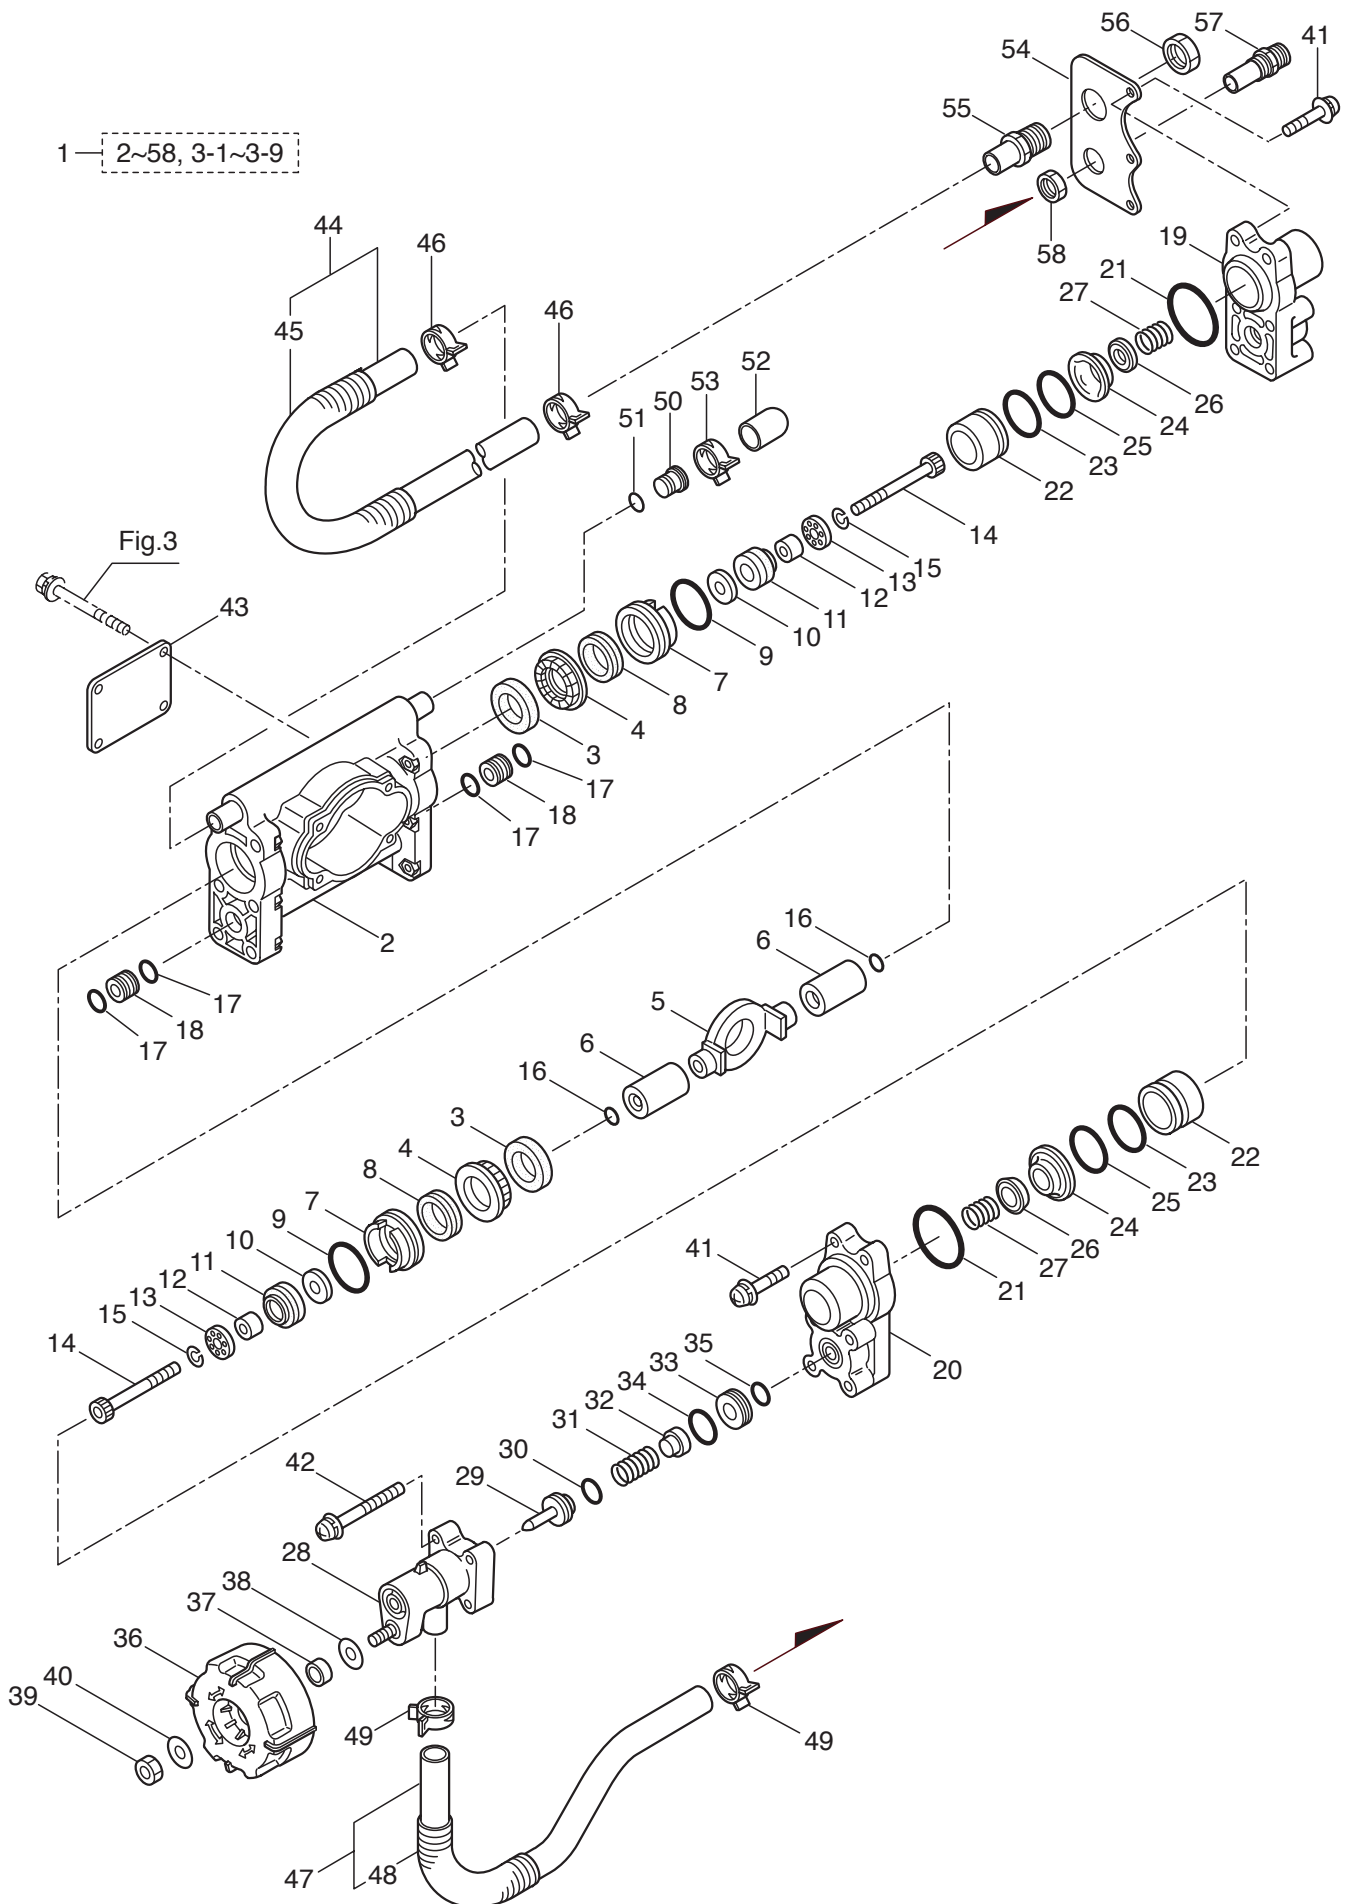

2. MS0741E  
POWER SPRAYER

Ref. No.	Part No.	Part Name	Q'ty	Remarks
2-1	129046	Pump Ass'y	1	Incl.2~58,3-1~3-9
2-2	125673	Crankcase Ass'y	1	
2-3	102683	Oil Seal	2	G16244
2-4	106190	Collar	2	
2-5	121179	Connecting Rod	1	M5
2-6	125680	Sleeve	2	16X33
2-7	102358	Seal Retainer	2	
2-8	112252	Packing	2	
2-9	013977	O-Ring	2	S26
2-10	043426	Suction Valve Seat	2	5X17X2.8
2-11	100441	Piston Packing	2	20.5
2-12	023357	Suction Valve Collar	2	5X8X10
2-13	022023	Suction Valve Stopper	2	5X16X3
2-14	125681	Bolt	2	M5X50X22
2-15	015848	Spring Washer	2	M5
2-16	021549	O-Ring	2	P5
2-17	014175	O-Ring	4	P9
2-18	100554	Spacer pipe	2	6X12X10
2-19	103128	Cylinder Head(A)	1	
2-20	102634	Cylinder Head(B)	1	
2-21	013983	O-Ring	2	S31.5
2-22	125682	Cylinder Pipe	2	20X26X22
2-23	023172	O-Ring	2	P22
2-24	125683	Valve Seat	2	
2-25	103575	O-Ring	2	23X1.5
2-26	043723	Discharge Valve	2	16X1.5
2-27	043360	Discharge Valve Spring	2	
2-28	103132	Spring Case	1	
2-29	103758	Spring Retainer	1	
2-30	011682	O-Ring	1	P10
2-31	103759	Compression Coil Spring	1	
2-32	103747	Discharge Valve	1	
2-33	103746	Valve Seat	1	
2-34	011346	O-Ring	1	P14
2-35	011343	O-Ring	1	P10A
2-36	110780	Handle	1	
2-37	127225	Collar	1	8X10X5.3
2-38	127217	Washer	5	8.5X14XT0.5
2-39	126521	Nut	1	M8
2-40	127216	Washer	1	M8
2-41	121956	Screw	8	M5X32
2-42	816036	Screw	4	M5X60
2-43	125801	Plate	1	
2-44	129047	Hose Ass'y	1	Incl.45
2-45	118337	Tube	1	15X19.5X180

2. MS0741E  
POWER SPRAYER

Ref. No.	Part No.	Part Name	Q'ty	Remarks
2-46	103033	Band	2	
2-47	129049	Hose Ass'y	1	Incl.48
2-48	129051	Tube	1	15X19.5X85
2-49	103033	Band	2	
2-50	129041	Plug	1	
2-51	021549	O-Ring	1	P5
2-52	129042	Cap	1	
2-53	043972	Band	1	
2-54	129052	Bracket	1	
2-55	129053	Hose Coupling	1	G3/8
2-56	018994	Nut	1	PF3/8
2-57	103413	Nipple	1	PF1/4
2-58	025604	Nut	1	PF1/4