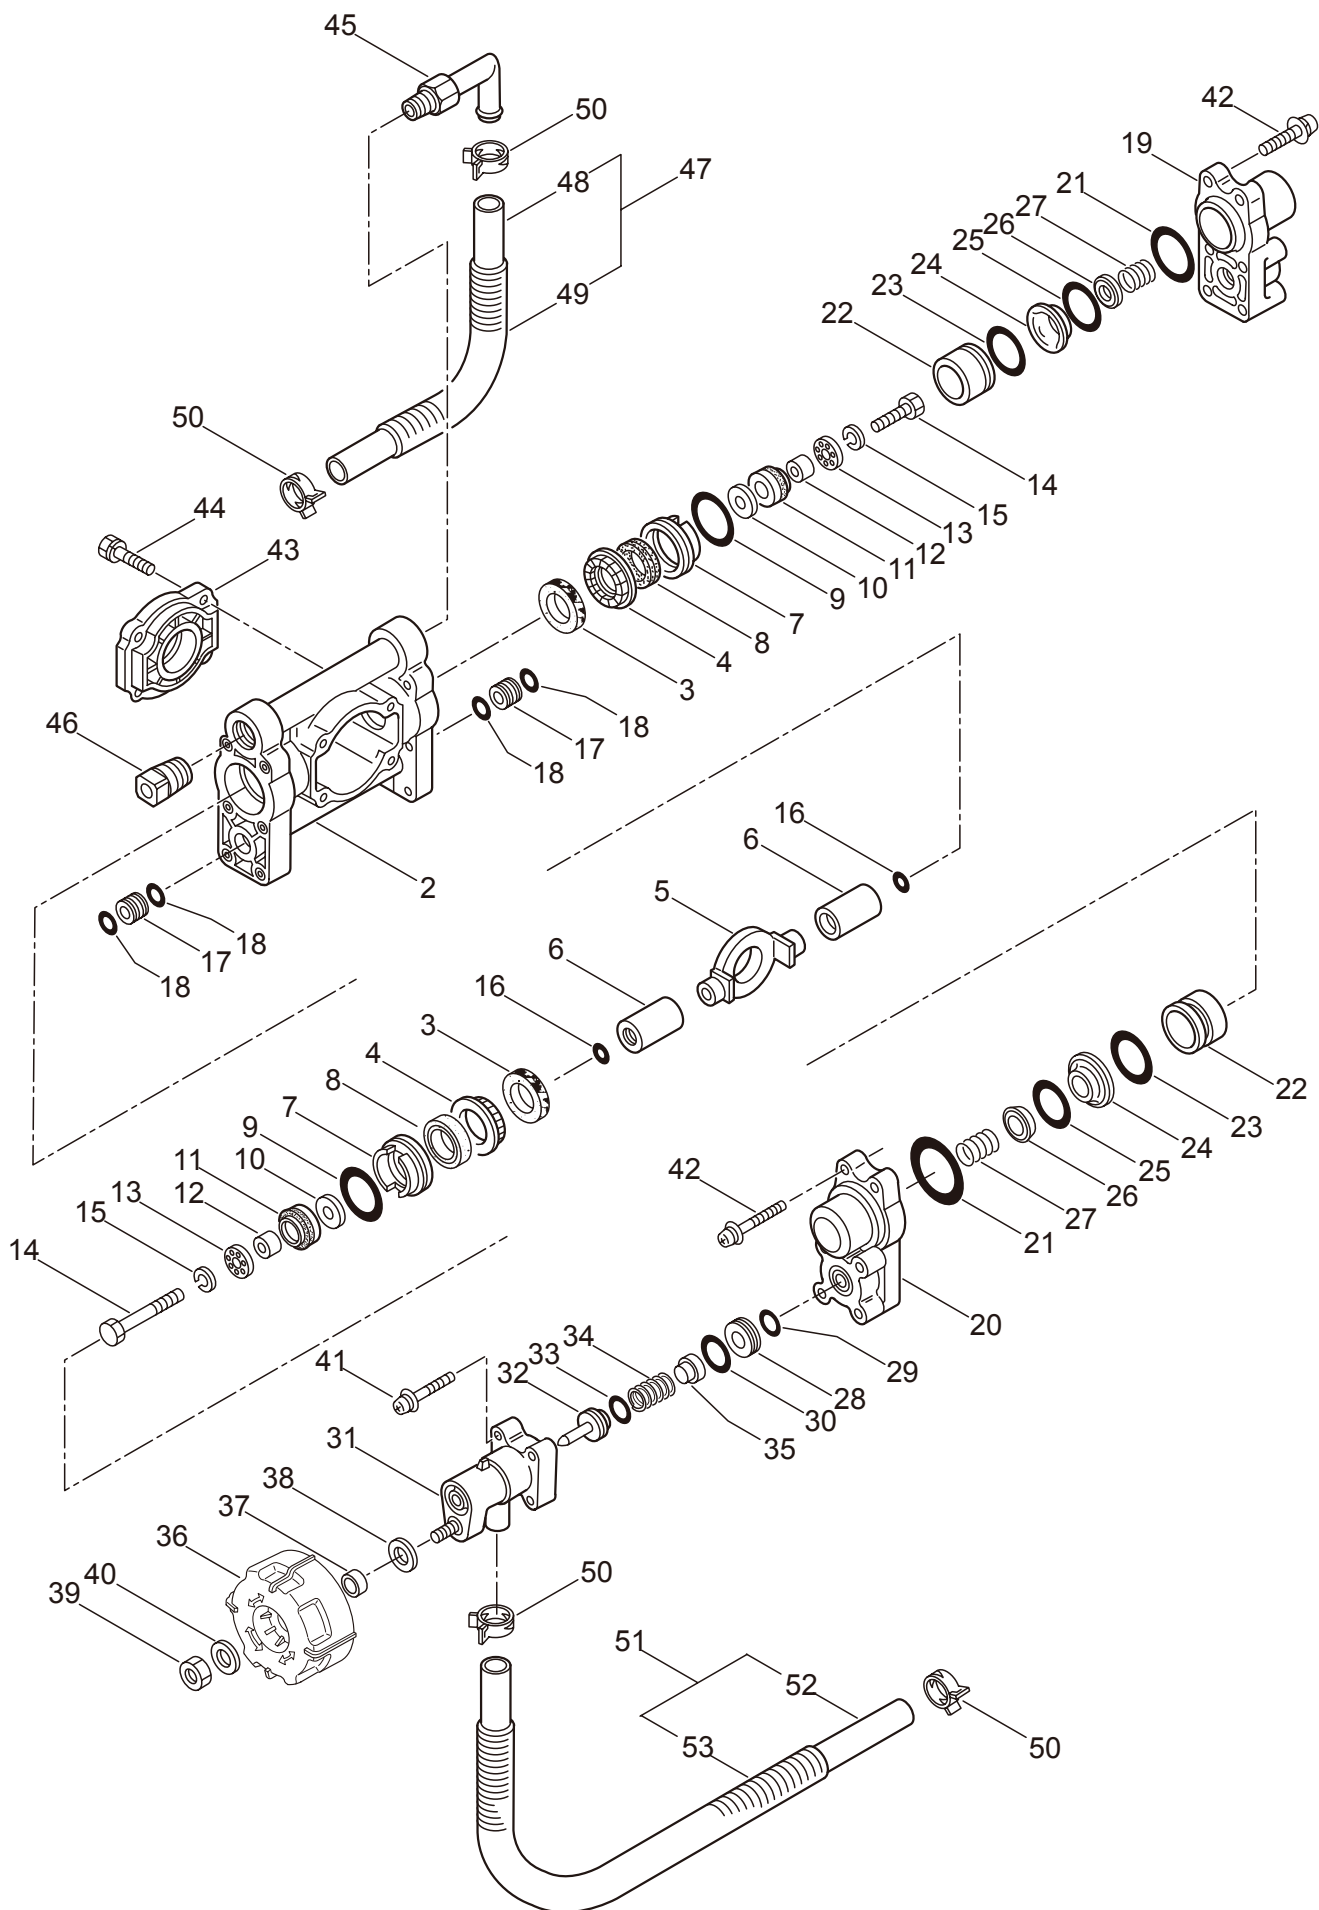

2. MS073D-TL
POWER SPRAYER

Ref. No.	Part No.	Part Name	Q'ty	Remarks
2-1	121617	Pump Ass'y	1	Incl.2-2~2-53, 3-1~3-17
2-2	121831	Crankcase	1	
2-3	102683	Oil Seal	2	G16244
2-4	106190	Collar	2	
2-5	121179	Connecting Rod	1	
2-6	118055	Sleeve	2	15x28.5
2-7	102358	Seal Retainer	2	
2-8	112252	Packing	2	
2-9	013977	O-Ring	2	S26
2-10	043426	Suction Valve Seat	2	5x17x2.8
2-11	100441	Piston Packing	2	20.5
2-12	023357	Suction Valve Collar	2	5x8x10L
2-13	022023	Suction Valve Stopper	2	5x16x3
2-14	118357	Bolt	2	M5x45x22
2-15	015848	Spring Washer	2	M5
2-16	021549	O-Ring	2	P5
2-17	100554	Spacer Pipe	2	6x12x10
2-18	014175	O-Ring	4	P9
2-19	103128	Cylinder Head (A)	1	
2-20	102634	Cylinder Head (B)	1	
2-21	013983	O-Ring	2	S31.5
2-22	103130	Cylinder Pipe	2	20x26x18L
2-23	023172	O-Ring	2	P22
2-24	118018	Valve Seat	2	
2-25	103575	O-Ring	2	23x1.5
2-26	043723	Discharge Valve	2	
2-27	043360	Discharge Valve Spring	2	
2-28	103746	Valve Seat	1	
2-29	011343	O-Ring	1	P10A
2-30	011346	O-Ring	1	P14
2-31	103132	Spring Case	1	
2-32	121618	Spring Retainer	1	
2-33	011682	O-Ring	1	P10
2-34	121620	Compression Coil Spring	1	
2-35	121619	Discharge Valve	1	
2-36	107198	Handle	1	
2-37	127225	Collar	1	8x10x5.3
2-38	127217	Washer	5	8.5x14xT0.5
2-39	126521	Nut	1	M8
2-40	127216	Washer	1	M8
2-41	121956	Screw	8	M5x32
2-42	816036	Screw	4	M5x60
2-43	118006	Bearing Case	1	
2-44	127231	Bolt	4	M6x55
2-45	102661	Elbow	1