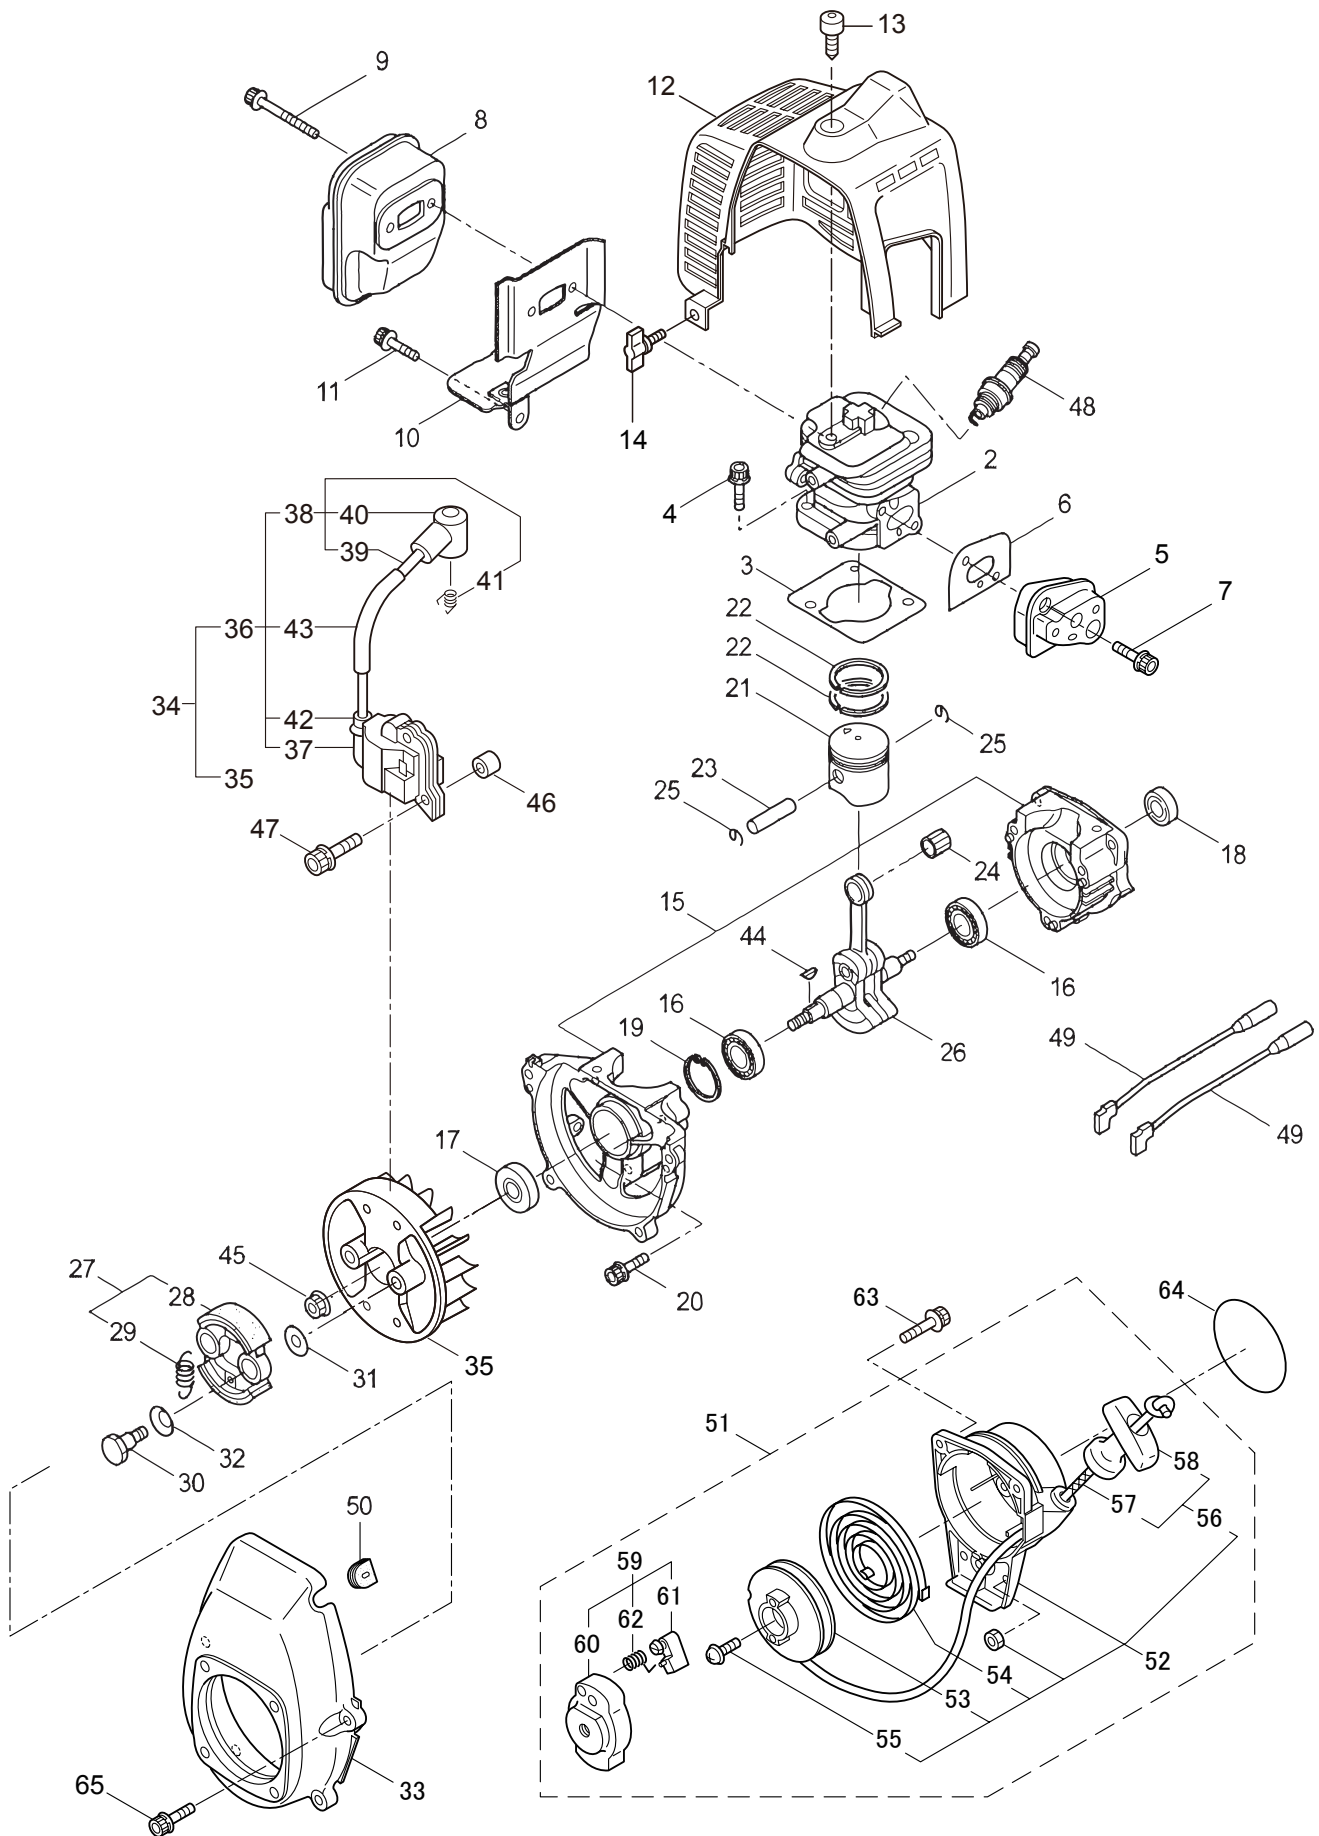

3. MS073D-TL
REDUCTION GEAR

Ref. No.	Part No.	Part Name	Q'ty	Remarks
3-1	121621	Reduction Gear Ass'y	1	Incl.2-12
3-2	103137	Clutch Case	1	
3-3	102680	Bearing	2	#6000ZZ
3-4	112184	Bearing	1	#6000DDU
3-5	103138	Gear Case	1	
3-6	118200	Pinion Gear	1	
3-7	103144	Bearing	1	#6004ZZ
3-8	121622	Crankshaft	1	
3-9	127367	Clutch Drum	1	
3-10	125824	Bolt	2	M6x16
3-11	127219	Screw	2	M6x12
3-12	127227	Spack	2	
3-13	102680	Bearing	1	#6000ZZ
3-14	120613	Extension	1	
3-15	109246	Buffer	1	
3-16	092548	Bolt	4	M5x15
3-17	127228	Nut	1	M6

4. MS073D-TL ENGINE

Ref. No.	Part No.	Part Name	Q'ty	Remarks
4-46	280381	Spacer	2	
4-47	261256	Cap Screw	2	M4x25
4-48	261200	Spark Plug	1	NGK BPM6Y
4-49	267492	Lead	2	130L
4-50	261202	Grommet	1	
4-51	268488	Recoil Starter Ass'y	1	Incl.52-62
4-52	264489	Recoil Ass'y	1	Incl.53-58
4-53	261621	Pulley	1	
4-54	261622	Spiral Spring	1	
4-55	262922	Screw	1	
4-56	261626	Rope Ass'y	1	Incl.57,58
4-57	261627	Starter Rope	1	
4-58	261628	Starter Grip	1	
4-59	268489	Starter Pulley Ass'y	1	Incl.60-62
4-60	268490	Starter Pulley	1	
4-61	263473	Pawl	1	
4-62	263474	Return Spring	1	
4-63	265726	Cap Screw	3	M4x16
4-64	566043	Label	1	BE230
4-65	261250	Cap Screw	4	M5x20