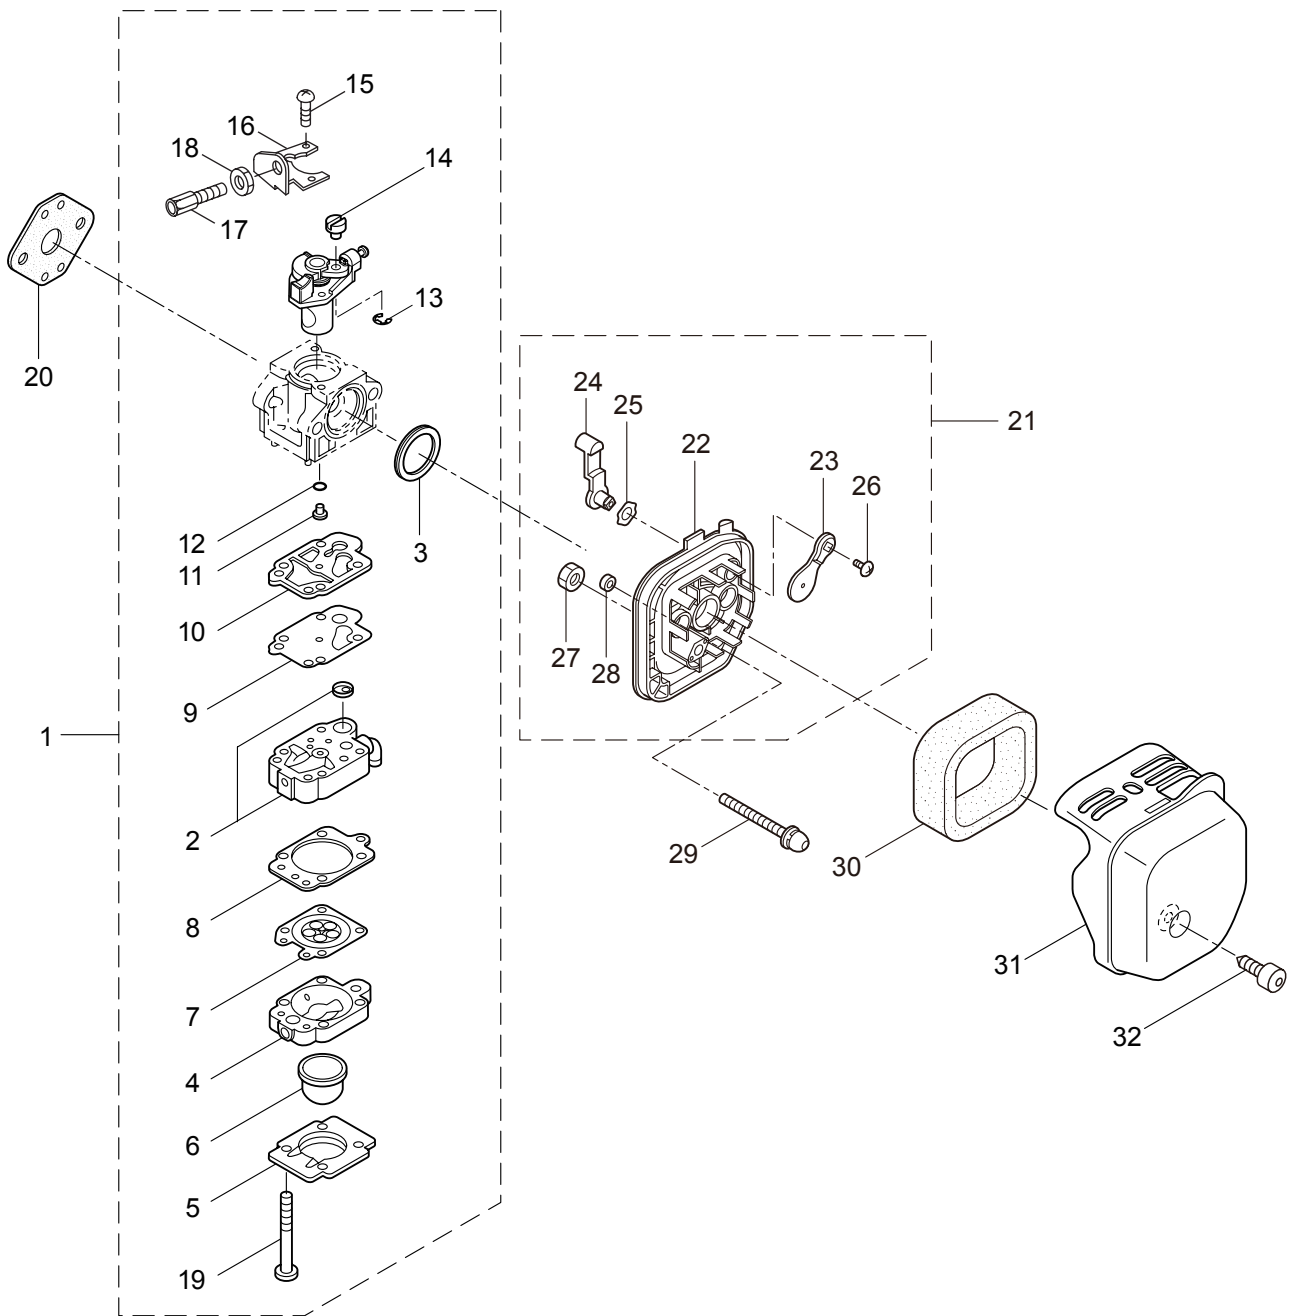

5. MS073D-TL
CARBURETOR

Ref. No.	Part No.	Part Name	Q'ty	Remarks
5-1	268313	Carburetor Ass'y	1	Incl.2-19 New gasket required
5-2	263739	Pump Body	1	
5-3	261657	Packing	1	
5-4	262991	Purge Body	1	
5-5	262992	Cover Plate	1	
5-6	261874	Primer Bulb	1	
5-7	283905	Diaphragm, Meterring	1	
5-8	262993	Gasket	1	
5-9	262994	Diaphragm,Fuel Pump	1	
5-10	282576	Gasket	1	
5-11	281487	Main Jet	1	#37
5-12	261871	O-Ring	1	
5-13	261876	E-Ring	1	
5-14	261658	Swivel	1	
5-15	261875	Screw	2	
5-16	264677	Bracket	1	
5-17	261877	Adapter	1	
5-18	261878	Nut	1	
5-19	262996	Screw	4	
5-20	261864	Gasket	1	
5-21	284821	Case Ass'y	1	Incl.22-28
5-22	269026	Case Body	1	
5-23	284802	Valve	1	
5-24	284803	Lever	1	
5-25	284816	Washer	1	6.4x11x0.15
5-26	269032	Screw	1	
5-27	126993	Nut	1	M5
5-28	269051	Sleeve	2	
5-29	261814	Cap Screw	2	M5x50
5-30	269030	Element	1	
5-31	269580	Cleaner Cover	1	
5-32	286349	Knob	1