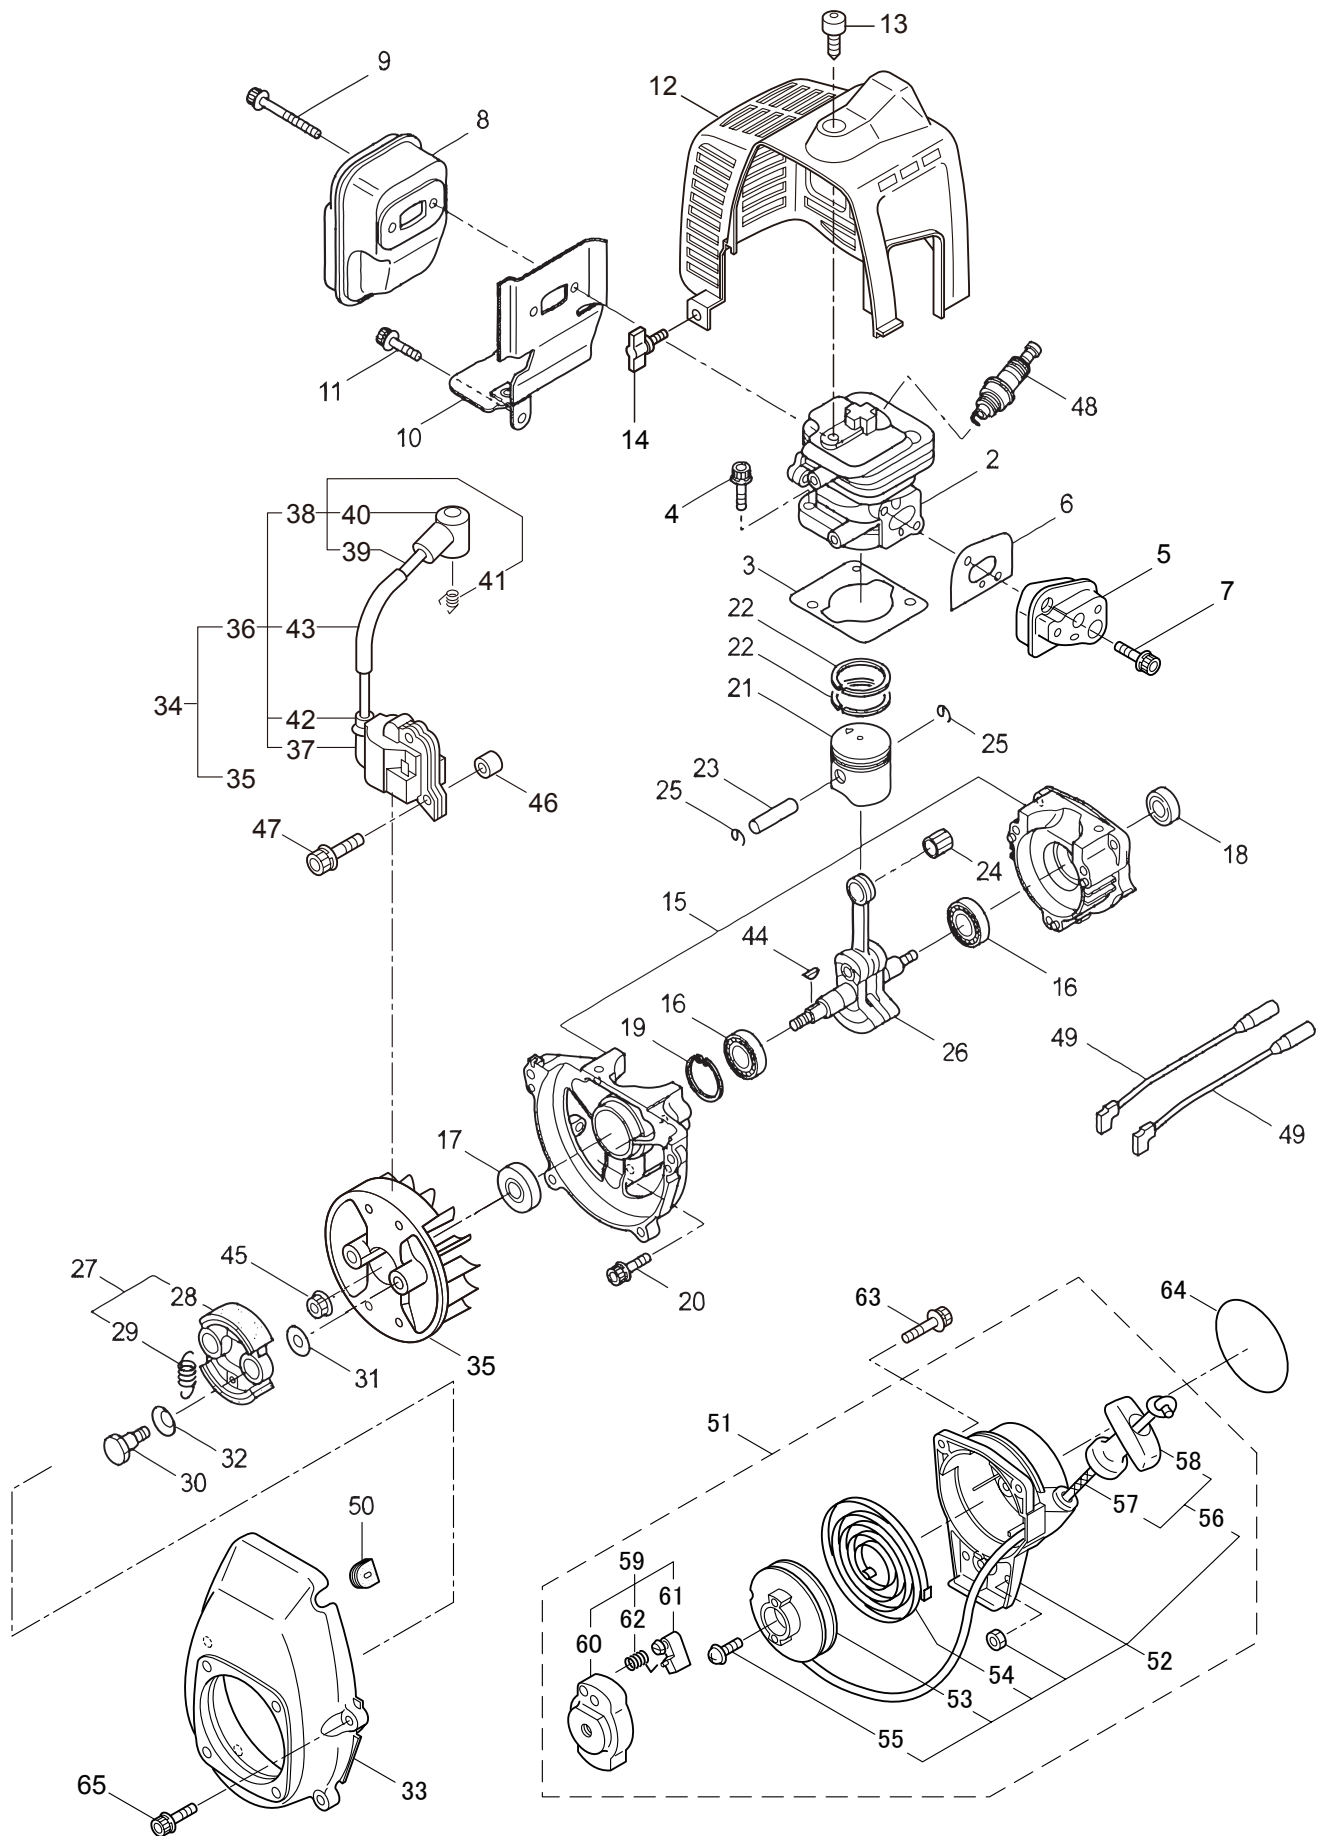

4. MS073D-TL ENGINE

Ref. No.	Part No.	Part Name	Q'ty	Remarks
4-1	858876	Engine	1	BE230PTH/02
4-2	266249	Cylinder	1	New gasket required
4-3	283420	Gasket	1	
4-4	267290	Cap Screw	2	M5x20
4-5	265802	Insulator	1	New gasket required
4-6	267049	Gasket	1	
4-7	265924	Cap Screw	2	M5x25
4-8	267466	Muffler Comp.	1	
4-9	266264	Cap Screw	2	M5x50
4-10	267189	Gasket Comp.	1	
4-11	261607	Cap Screw	1	M5x16
4-12	267550	Top Cover	1	
4-13	286349	Knob	1	
4-14	281438	Knob	1	
4-15	267063	Crankcase	1	
4-16	280488	Bearing	2	PPL 6001
4-17	261492	Oil Seal	1	ISCD12287
4-18	261386	Oil Seal	1	ISCD12227
4-19	055185	Snap Ring	1	#28
4-20	261612	Cap Screw	3	M5x30
4-21	266467	Piston	1	
4-22	264891	Piston Ring	2	(2)required
4-23	261036	Piston Pin	1	
4-24	263957	Bearing, Needle	1	KTV81112EG01 B2
4-25	261576	Clip,Piston	2	
4-26	267193	Crankshaft/Conn.Rod Ass'y	1	
4-27	264887	Clutch Ass'y	1	Incl.28,29
4-28	264888	Clutch Shoe	2	(2)required
4-29	264889	Spring,Clutch	1	
4-30	264505	Bolt	2	
4-31	261189	Washer	2	6x16.5xt1.2
4-32	261777	Wave Washer	2	
4-33	268801	Fan Cover	1	
4-34	269516	Magneto Ass'y	1	Incl.35-43
4-35	261356	Rotor/Fan	1	
4-36	269512	Ignition Coil Ass'y	1	Incl.37-43
4-37	269513	Coil	1	
4-38	267403	Spark Plug Wire Ass'y	1	Incl.39-41
4-39	267404	Spark Plug Wire	1	
4-40	261074	Plug Boot	1	
4-41	261075	Connector	1	
4-42	261072	Cap	1	
4-43	269418	Insulator	1	
4-44	261076	Woodruff Key	1	3x10
4-45	261417	Nut,Rotor	1	M8