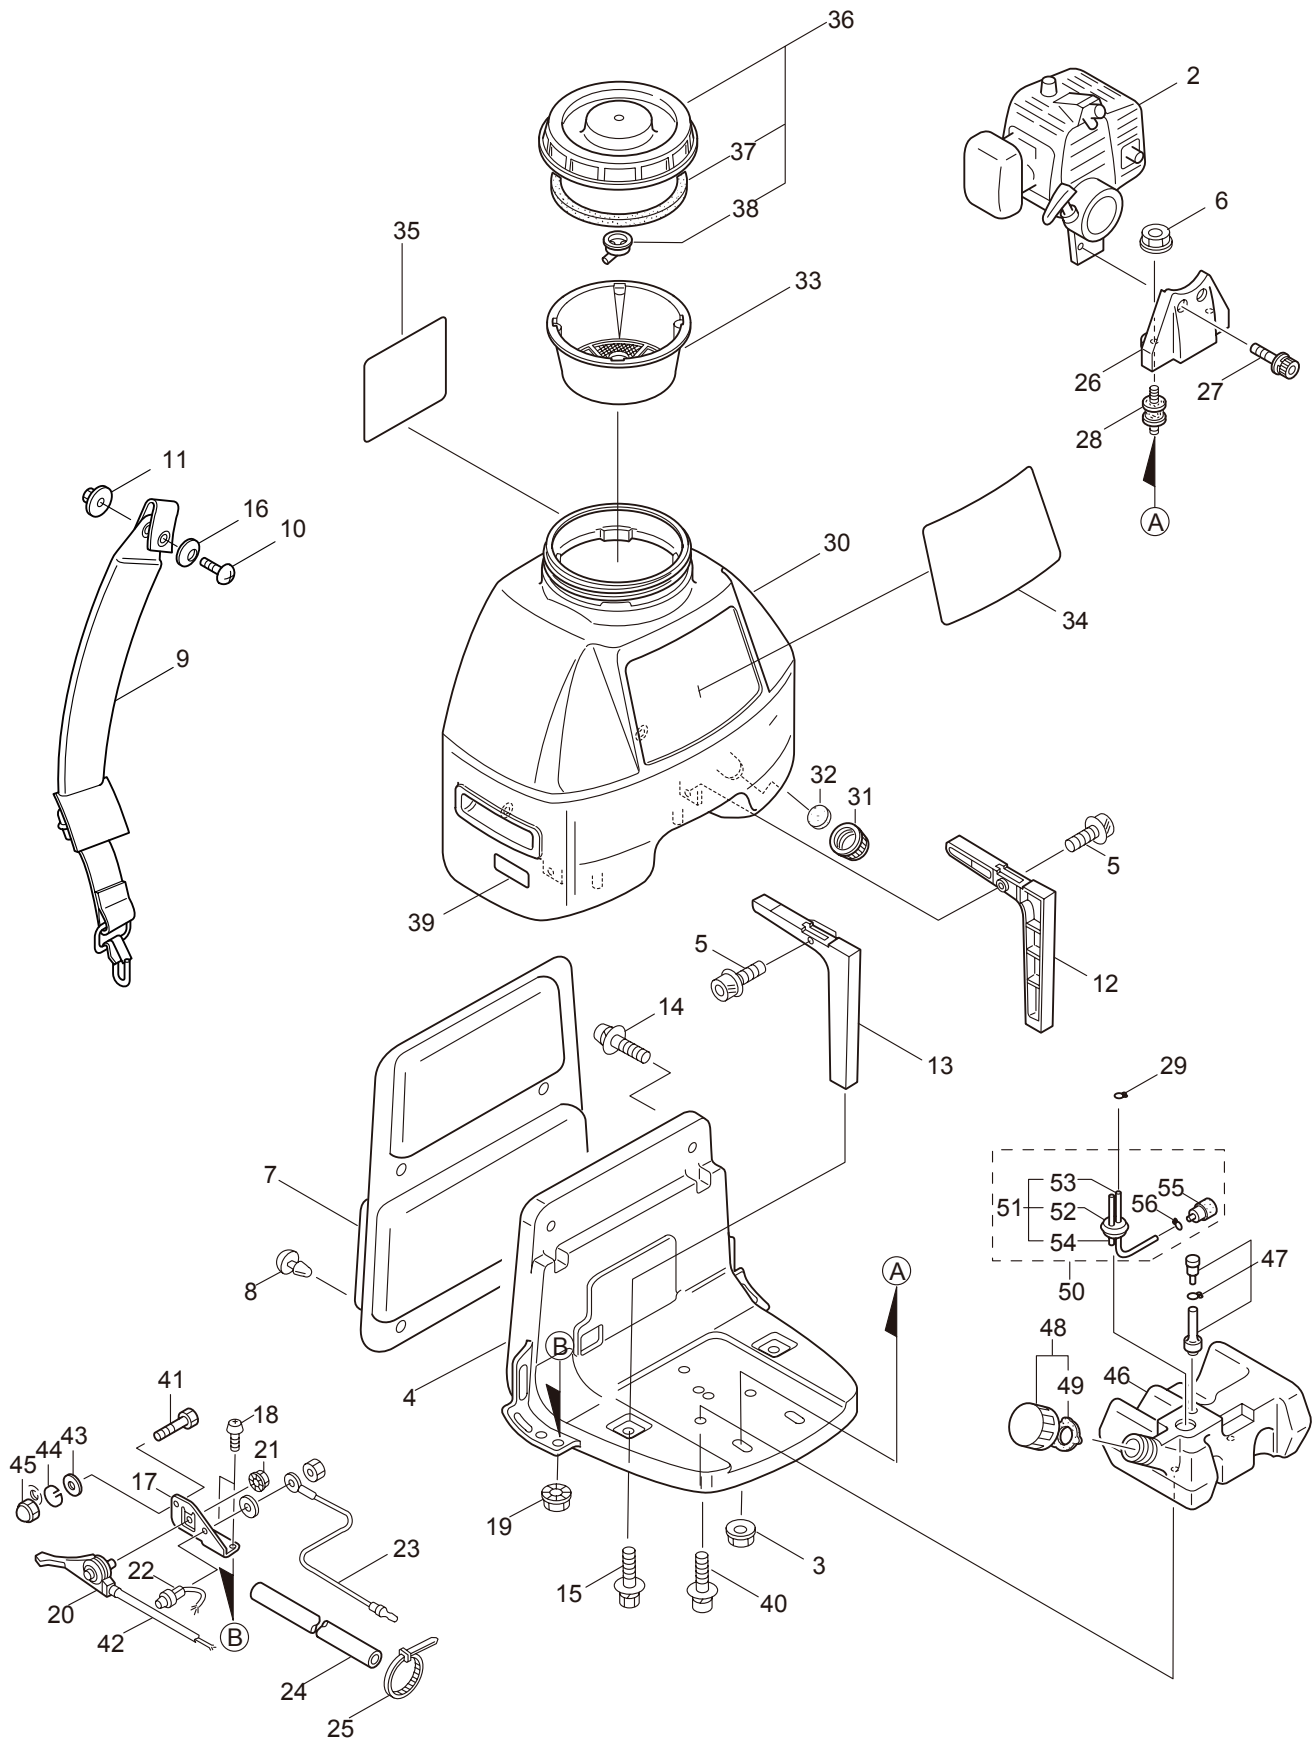

PARTS LIST

MS073D-TL

CONTENTS

1. MAIN BODY	1 ~ 4
2. POWER SPRAYER	5 ~ 8
3. REDUCTION GEAR	9 ~ 10
4. ENGINE	11 ~ 14
5. CARBURETOR	15 ~ 16
6. ACCESSORIES	17 ~ 18
7. DUAL LANCE KITS	19 ~ 20

2011. 12.

P/N 523315

1. MS073D-TL
MAIN BODY

Ref. No.	Part No.	Part Name	Q'ty	Remarks
1-1	366508	MS073D-TL	1	
1-2	858876	Engine	1	BE230PTH/02
1-3	127228	Nut	2	M6
1-4	566119	Base	1	
1-5	123952	Cap Screw	2	M6x14
1-6	081030	Nut	2	M6
1-7	119541	Cushion Pad	1	
1-8	100749	Fastener	6	#7
1-9	120625	Knapsack Band	2	
1-10	127221	Screw	2	M6x16
1-11	127237	Nut	2	M6
1-12	118002	Stay (R)	1	
1-13	118004	Stay (L)	1	
1-14	127238	Screw	2	M6x13
1-15	127233	Bolt	2	M6x16
1-16	127224	Washer	2	6x23xt1.6
1-17	113674	Stay	1	
1-18	081415	Screw	2	M5x16
1-19	127226	Nut	2	M5
1-20	115148	Throttle Lever	1	
1-21	127226	Nut	1	M5
1-22	114895	Stop Button	1	
1-23	114896	Ground Wire	1	
1-24	114901	Vinyl Hose	1	8x9x220L
1-25	685048	Band	1	CV-150B
1-26	264529	Bracket	1	
1-27	261607	Cap Screw	2	M5x16
1-28	109246	Buffer	2	
1-29	261117	Clip	1	
1-30	566117	Chemical Tank	1	
1-31	118147	Cap	1	
1-32	029299	Packing	1	36xt3.0
1-33	106330	Strainer	1	
1-34	566089	Label	1	MS073D(MUS)
1-35	566090	Label	1	
1-36	118145	Cap, Chemical Tank	1	Incl.37,38
1-37	022362	Packing	1	
1-38	022363	Inner Cap	1	
1-39	566106	Label	1	Caution
1-40	125561	Screw	2	M5x14
1-41	127220	Bolt	1	M6x12
1-42	121616	Throttle Cable	1	
1-43	126572	Washer	2	M6
1-44	126568	Spring Washer	1	M6
1-45	089750	Nut	1	M6