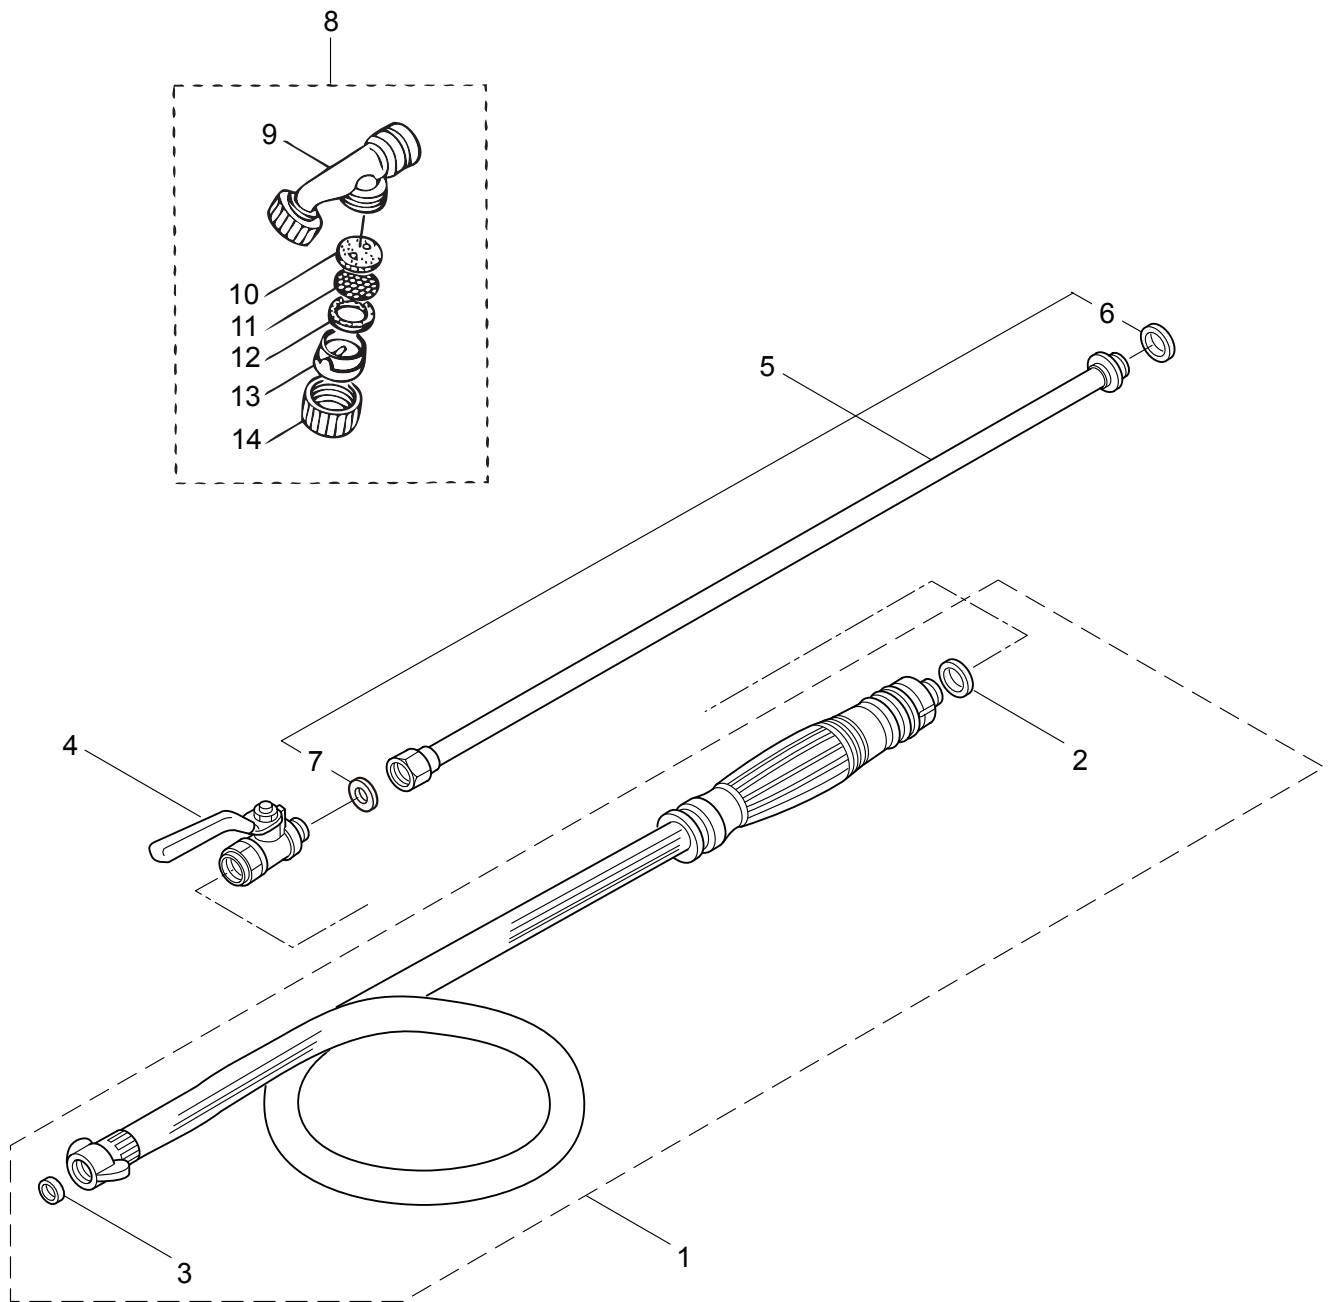

6. MS073D-TL
ACCESSORIES

Ref. No.	Part No.	Part Name	Q'ty	Remarks
6-1	118267	Hose Ass'y	1	Incl.2,3 7.5x1300L
6-2	013572	Packing	1	11.5x16xt1.5
6-3	074369	Packing	1	7x11.5xt1.5
6-4	105891	Ball Cock	1	G1/4xG1/4
6-5	124042	Nozzle Pipe	1	Incl.6,7 8x680L G1/4
6-6	112850	Packing	1	11.5x15.5xt1.5
6-7	112851	Packing	1	7x11xt1.5
6-8	814267	Wide Nozzle Ass'y	1	Incl.9-14
6-9	103170	Nozzle Pipe	1	H-606
6-10	106359	Packing	2	H-702
6-11	120738	Strainer	2	
6-12	120739	Packing	2	
6-13	412891	Disk Plate	2	NN-C-35S
6-14	103173	Cap	2	
6-15	127099	Box Spanner	1	
6-16	062047	Wrench	1	3mm
6-17	105489	Wrench	1	4mm
6-18	022540	Fuel Blending Bottle	1	
6-19	566091	Instruction Manual	1	
6-20	566099	Instruction Manual	1