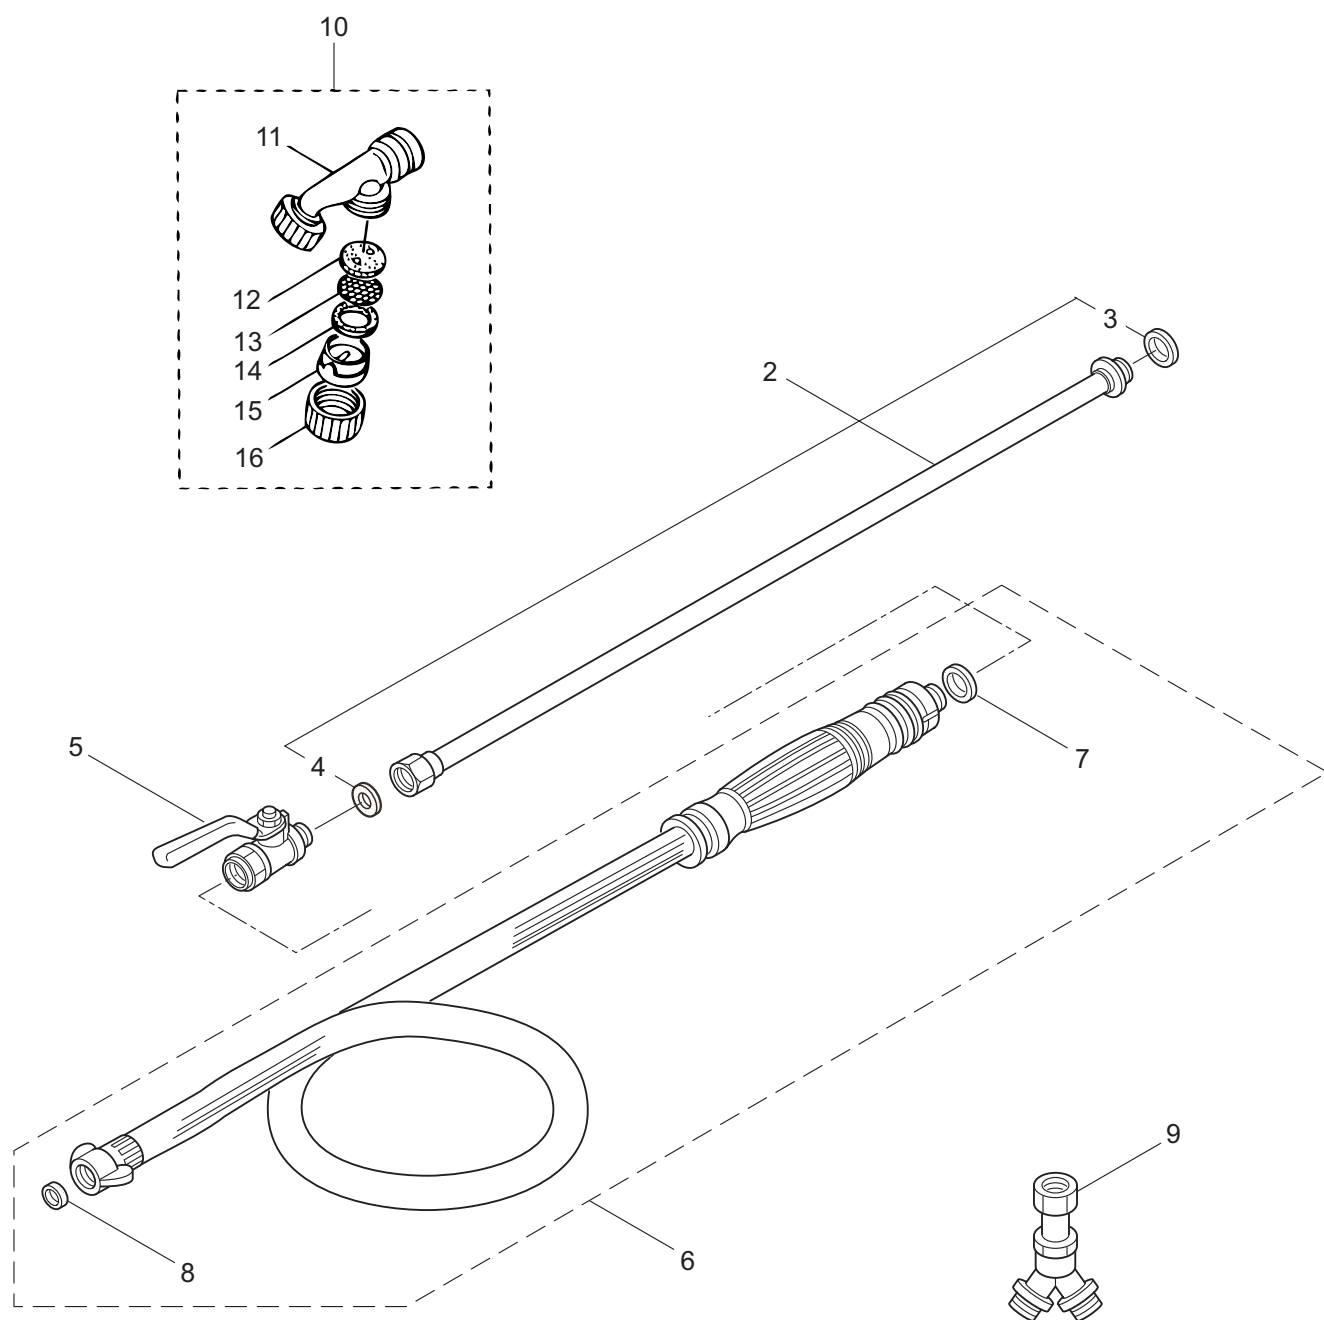

7. MS073D-TL
DUAL LANCE KITS

Ref. No.	Part No.	Part Name	Q'ty	Remarks
7-1	566121	Dual Lance Kits	1	Incl.2-16 MS073D
7-2	124042	Nozzle Pipe	1	Incl.3,4 8x680L G1/4
7-3	112850	Packing	1	11.5x15.5xt1.5
7-4	112851	Packing	1	7x11xt1.5
7-5	105891	Ball Cock	1	G1/4xG1/4
7-6	118267	Hose Ass'y	1	Incl.7,8 7.5x1300L
7-7	013572	Packing	1	11.5x16xt1.5
7-8	074369	Packing	1	7x11.5xt1.5
7-9	119978	Y-Joint	1	
7-10	814267	Wide Nozzle Ass'y	1	Incl.11-16
7-11	103170	Nozzle Pipe	1	H-606
7-12	106359	Packing	2	H-702
7-13	120738	Strainer	2	
7-14	120739	Packing	2	
7-15	412891	Disk Plate	2	NN-C-35S
7-16	103173	Cap	2