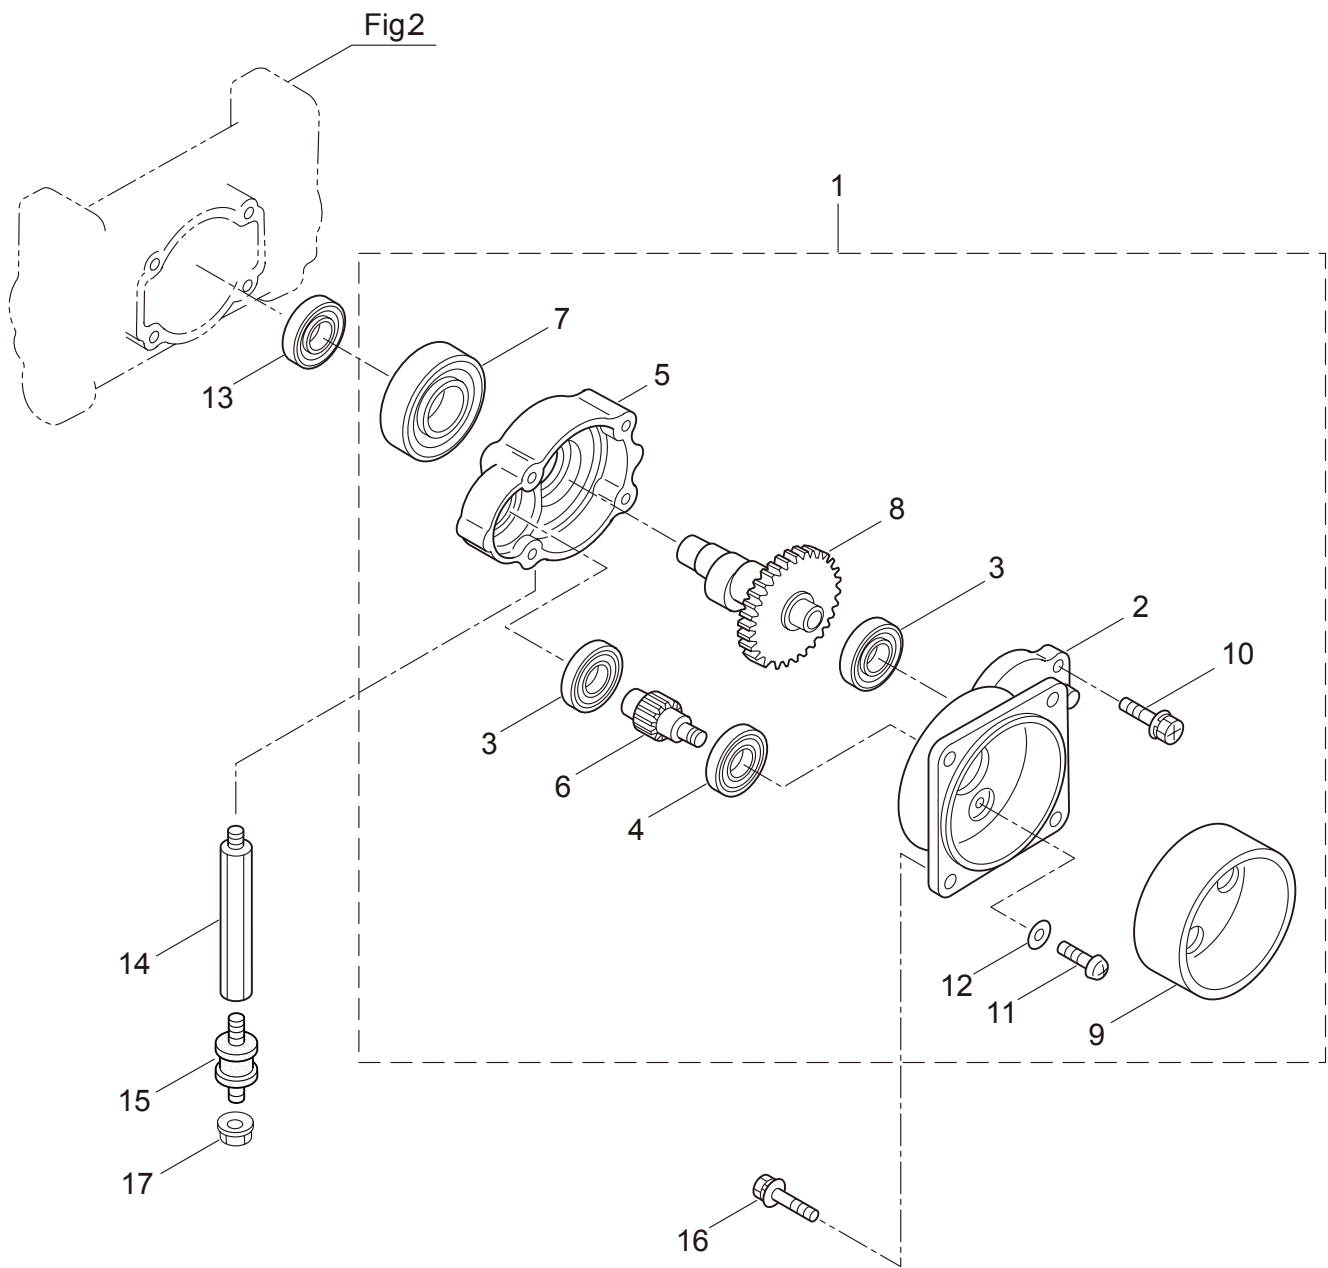

3. MS073D-TL
REDUCTION GEAR

Ref. No.	Part No.	Part Name	Q'ty	Remarks
3-1	121621	Reduction Gear Ass'y	1	Incl.2-12
3-2	103137	Clutch Case	1	
3-3	102680	Bearing	2	#6000ZZ
3-4	112184	Bearing	1	#6000DDU
3-5	103138	Gear Case	1	
3-6	118200	Pinion Gear	1	
3-7	103144	Bearing	1	#6004ZZ
3-8	121622	Crankshaft	1	
3-9	127367	Clutch Drum	1	
3-10	125824	Bolt	2	M6x16
3-11	127219	Screw	2	M6x12
3-12	127227	Spack	2	
3-13	102680	Bearing	1	#6000ZZ
3-14	120613	Extension	1	
3-15	109246	Buffer	1	
3-16	092548	Bolt	4	M5x15
3-17	127228	Nut	1	M6