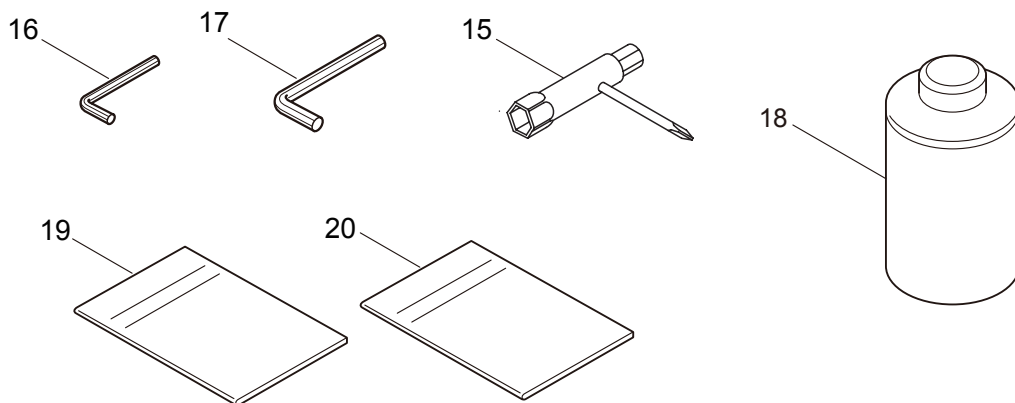

6. MS073D-TL
ACCESSORIES

Ref. No.	Part No.	Part Name	Q'ty	Remarks
6-1	118267	Hose Ass'y	1	Incl.2,3 7.5x1300L
6-2	013572	Packing	1	11.5x16xt1.5
6-3	074369	Packing	1	7x11.5xt1.5
6-4	105891	Ball Cock	1	G1/4xG1/4
6-5	124042	Nozzle Pipe	1	Incl.6,7 8x680L G1/4
6-6	112850	Packing	1	11.5x15.5xt1.5
6-7	112851	Packing	1	7x11xt1.5
6-8	814267	Wide Nozzle Ass'y	1	Incl.9-14
6-9	103170	Nozzle Pipe	1	H-606
6-10	106359	Packing	2	H-702
6-11	120738	Strainer	2	
6-12	120739	Packing	2	
6-13	412891	Disk Plate	2	NN-C-35S
6-14	103173	Cap	2	
6-15	127099	Box Spanner	1	
6-16	062047	Wrench	1	3mm
6-17	105489	Wrench	1	4mm
6-18	022540	Fuel Blending Bottle	1	
6-19	566091	Instruction Manual	1	
6-20	566099	Instruction Manual	1