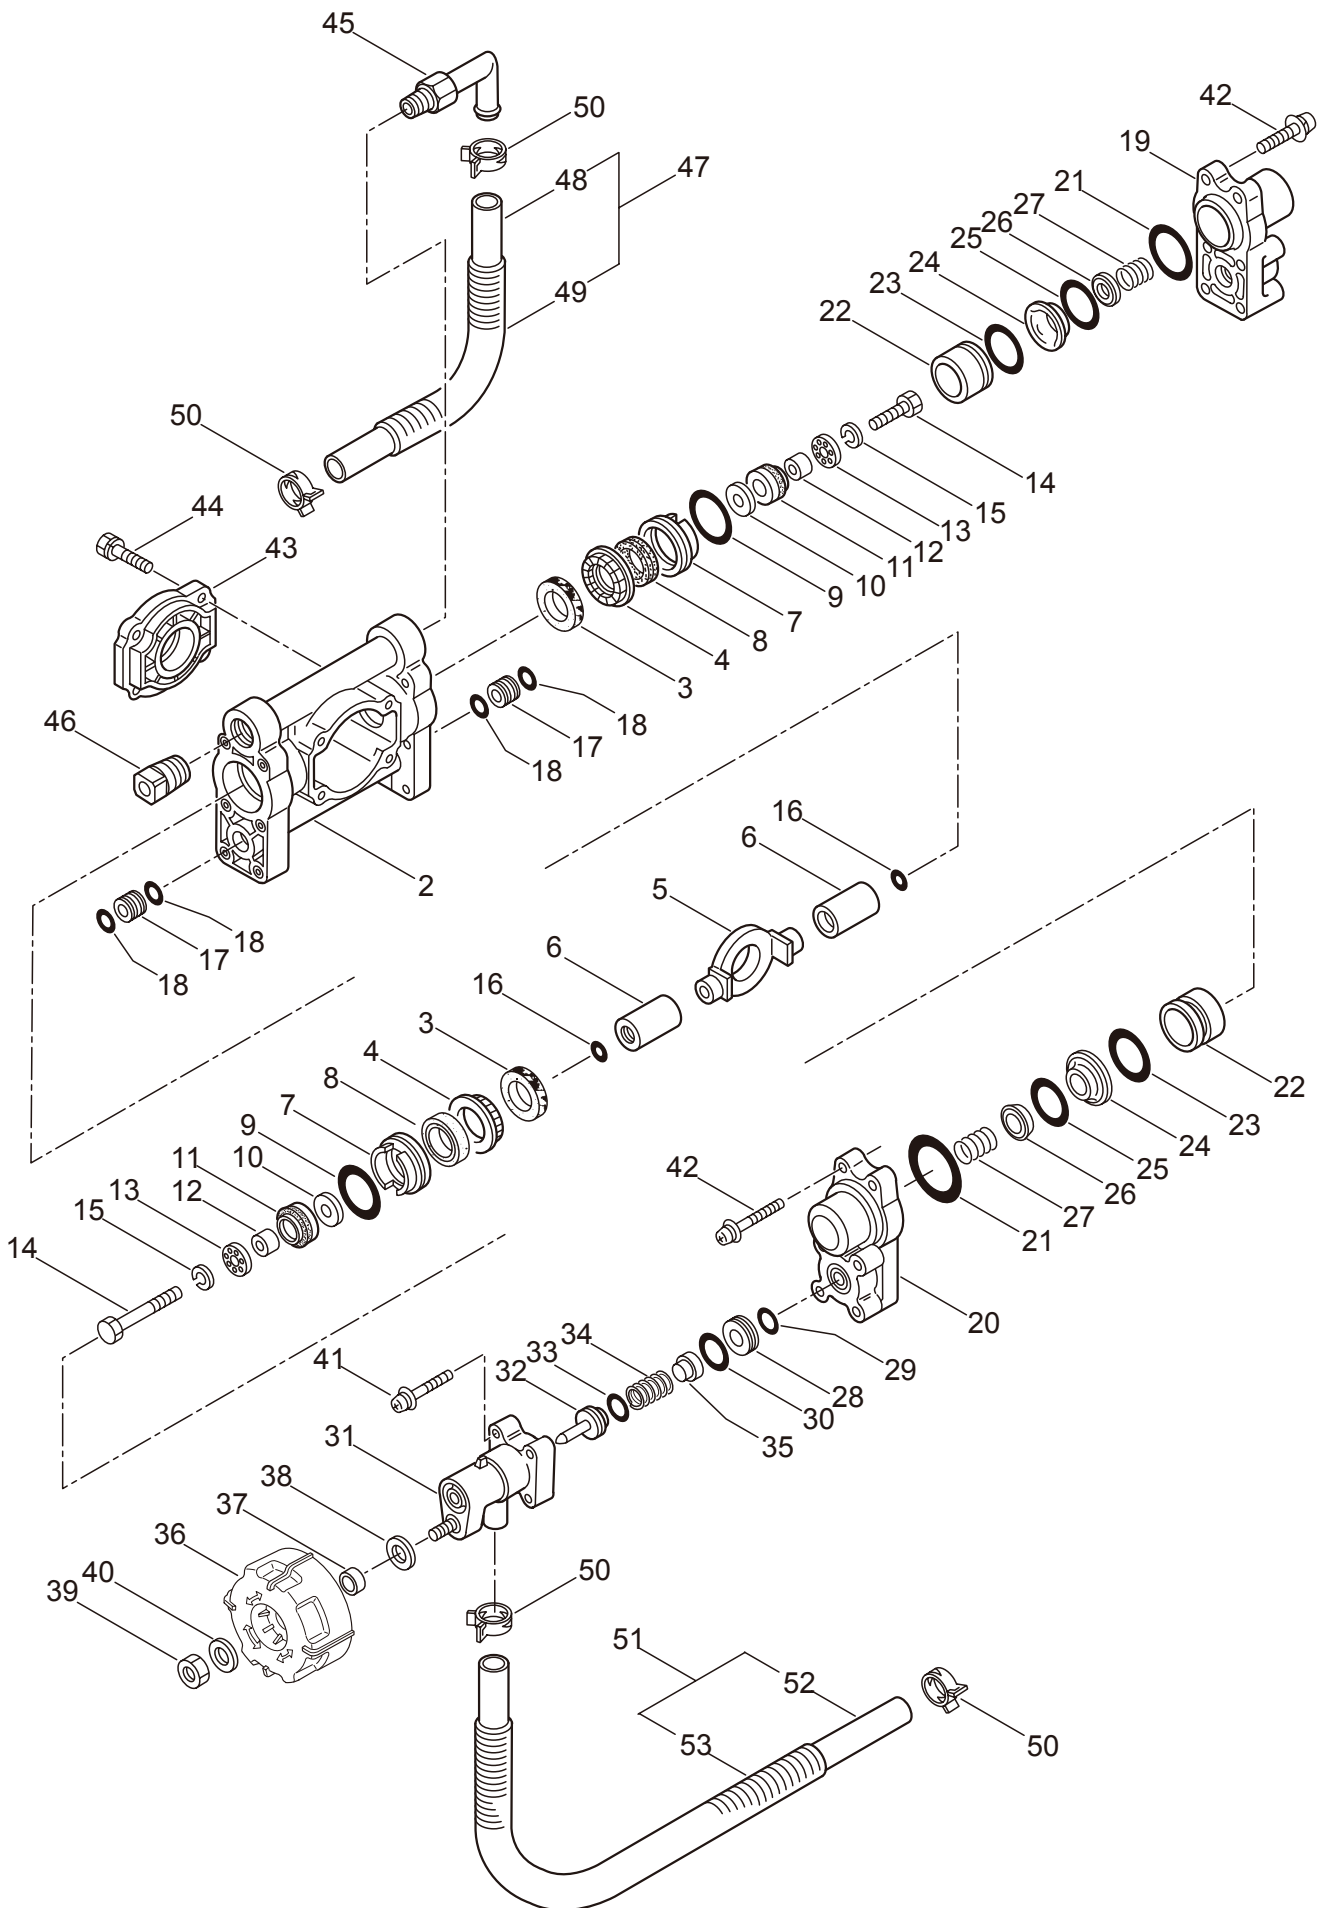

2. MS073D-TL
POWER SPRAYER

Ref. No.	Part No.	Part Name	Q'ty	Remarks
2-46	108460	Plug	1	PT3/8
2-47	118358	Hose Ass'y	1	Incl.48,49
2-48	118359	Hose	1	10x15x390L
2-49	118337	Tube	1	15x19.5x180L
2-50	103033	Band	4	150-05-00
2-51	118360	Hose Ass'y	1	Incl.52,53
2-52	118361	Hose	1	10x15x350L
2-53	118337	Tube	1	15x19.5x180L