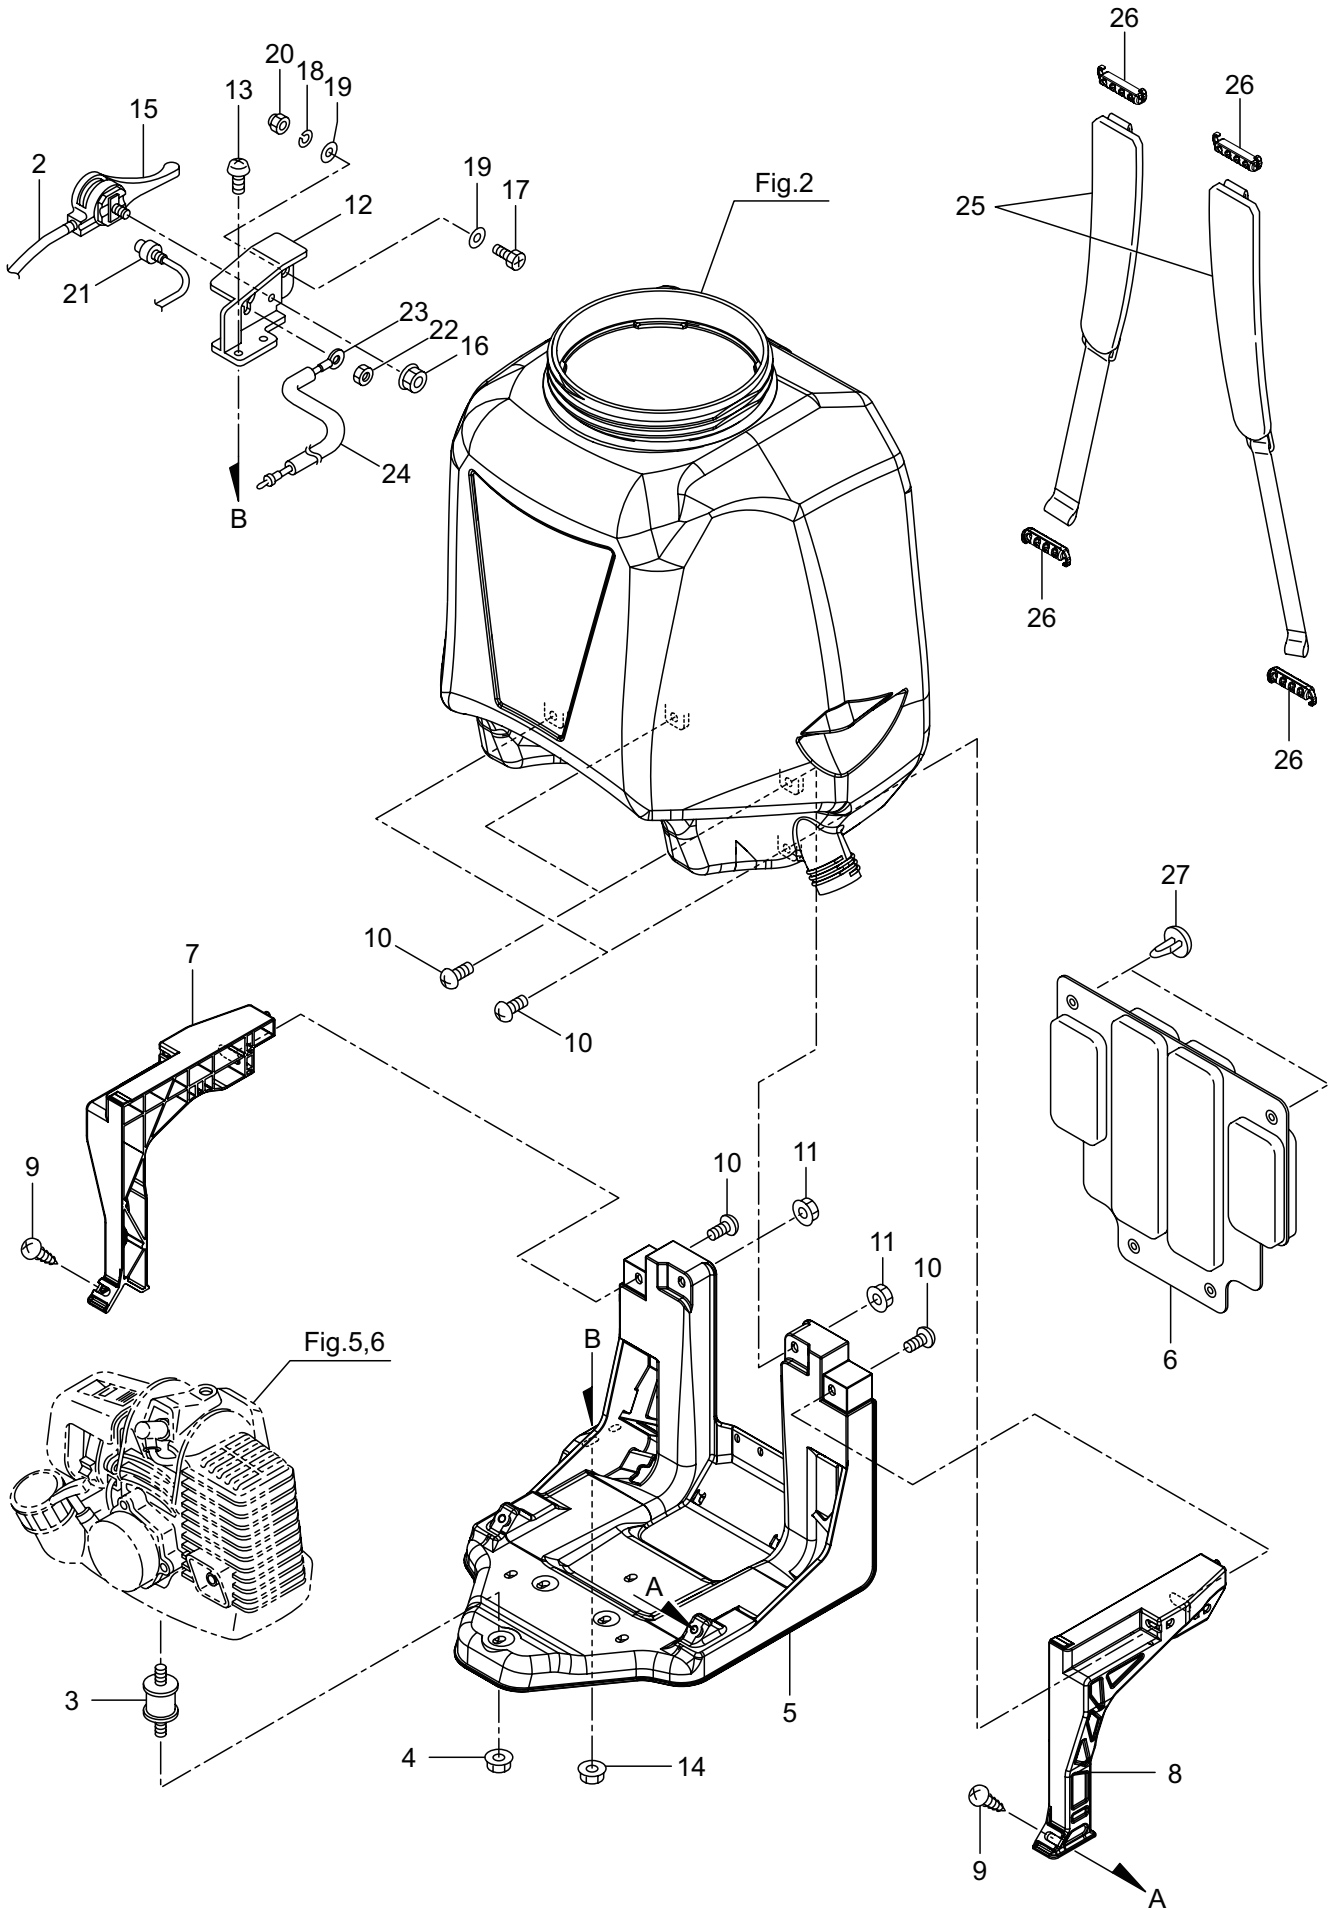

## CONTENTS

1. MAIN BODY .....	1 ~ 2
2. CHEMICAL TANK .....	3 ~ 4
3. POWER SPRAYER.....	5 ~ 8
4. REDUCTION GEAR.....	9 ~ 10
5. ENGINE.....	11 ~ 14
6. CARBURETOR, FUEL TANK .....	15 ~ 16
7. ACCESSORIES .....	17 ~ 18

2019.06.

P/N 524839

1. MS051  
MAIN BODY

Ref. No.	Parts No.	Parts Name	Q'ty	Remarks
1-1	366547	MS051	1	
1-2	563050	Throttle Cable	1	
1-3	109246	Buffer	3	25-M6x14x8.5
1-4	127228	Nut	3	M6
1-5	566488	Base	1	
1-6	566492	Cushion Pad	1	
1-7	566490	Stay(L)	1	
1-8	566491	Stay(R)	1	
1-9	131515	Screw	2	M6x20
1-10	127221	Screw	6	M6x16
1-11	126756	Nut	2	M6
1-12	121859	Stay	1	
1-13	081415	Screw	2	M5x0.8x16
1-14	127226	Nut	2	M5
1-15	115148	Throttle Lever	1	
1-16	127226	Nut	1	M5
1-17	089747	Bolt	1	M6x12
1-18	126568	Spring Washer	1	M6
1-19	126572	Washer	2	M6
1-20	089750	Nut	1	M6
1-21	275414	Stop Switch Ass'y	1	
1-22	084003	Nut	1	M8x1
1-23	114896	Earth Cord	1	AV0.5x320L M8
1-24	114901	Vinyl Hose	1	8x9x220L
1-25	566496	Knapsack Band	1	
1-26	660404	Pin	4	
1-27	100749	Fastner	2	