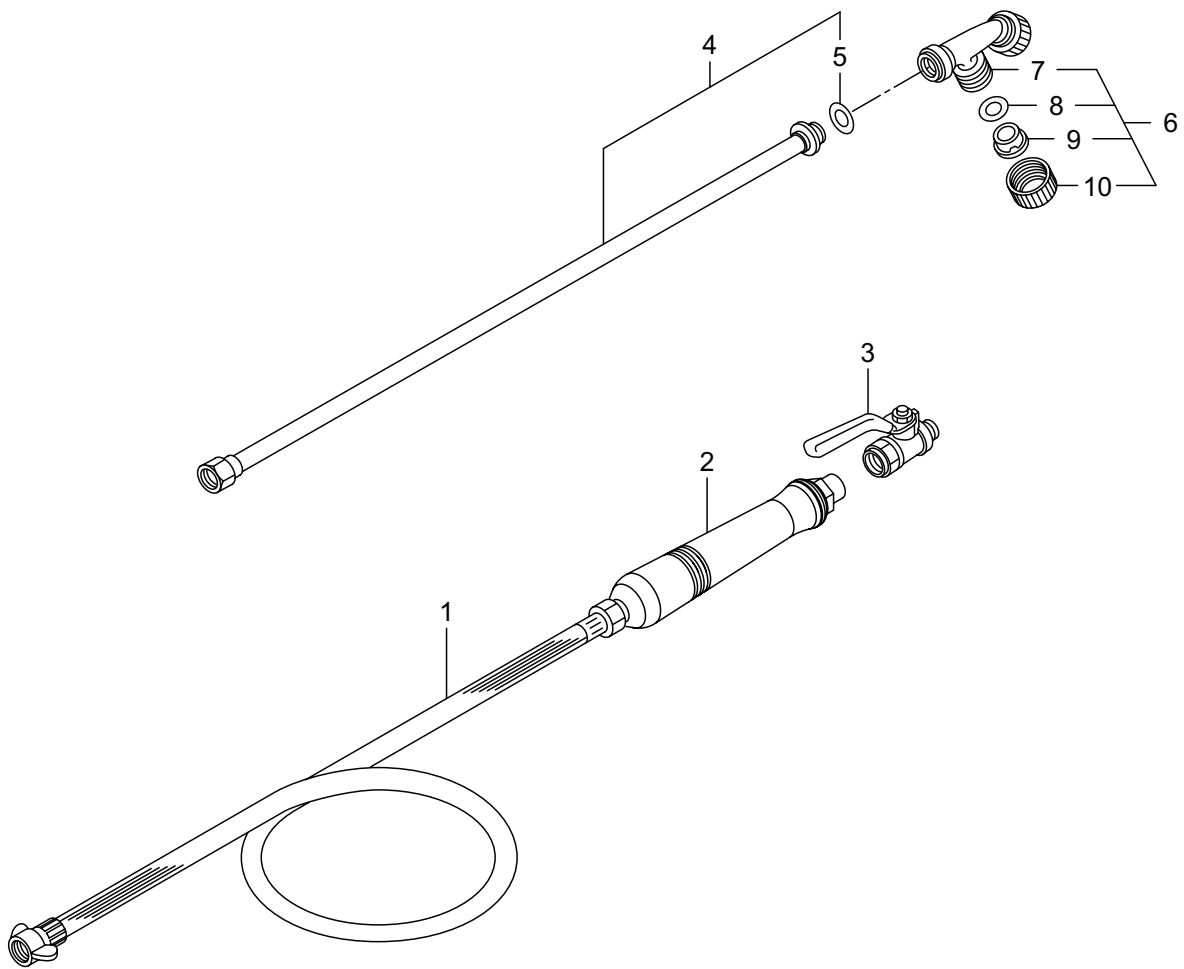

7. MS051
ACCESSORIES

Ref. No.	Parts No.	Parts Name	Q'ty	Remarks
7-1	118270	Hose Ass'y	1	7.5x1200L
7-2	641261	Grip	1	
7-3	179946	Ball Cook	1	G1/4
7-4	124040	Nozzle Pipe Ass'y	1	G1/4 8-680L Incl.5
7-5	112850	Packing	1	11.5x15.5x1.5
7-6	117958	Wide Nozzle Ass'y	1	Incl.7-10
7-7	103170	Nozzle Pipe	1	
7-8	103171	Packing	2	
7-9	118266	Nozzle Plate	2	
7-10	103173	Cap	2	
7-11	210418	Box Spanner	1	13x19x(+)
7-12	219431	Wrench	1	3mm
7-13	219432	Wrench	1	4mm
7-14	022540	Fuel Blending Bottle	1	0.5L
7-15	566742	Instruction Manual	1	MS051(MUS)