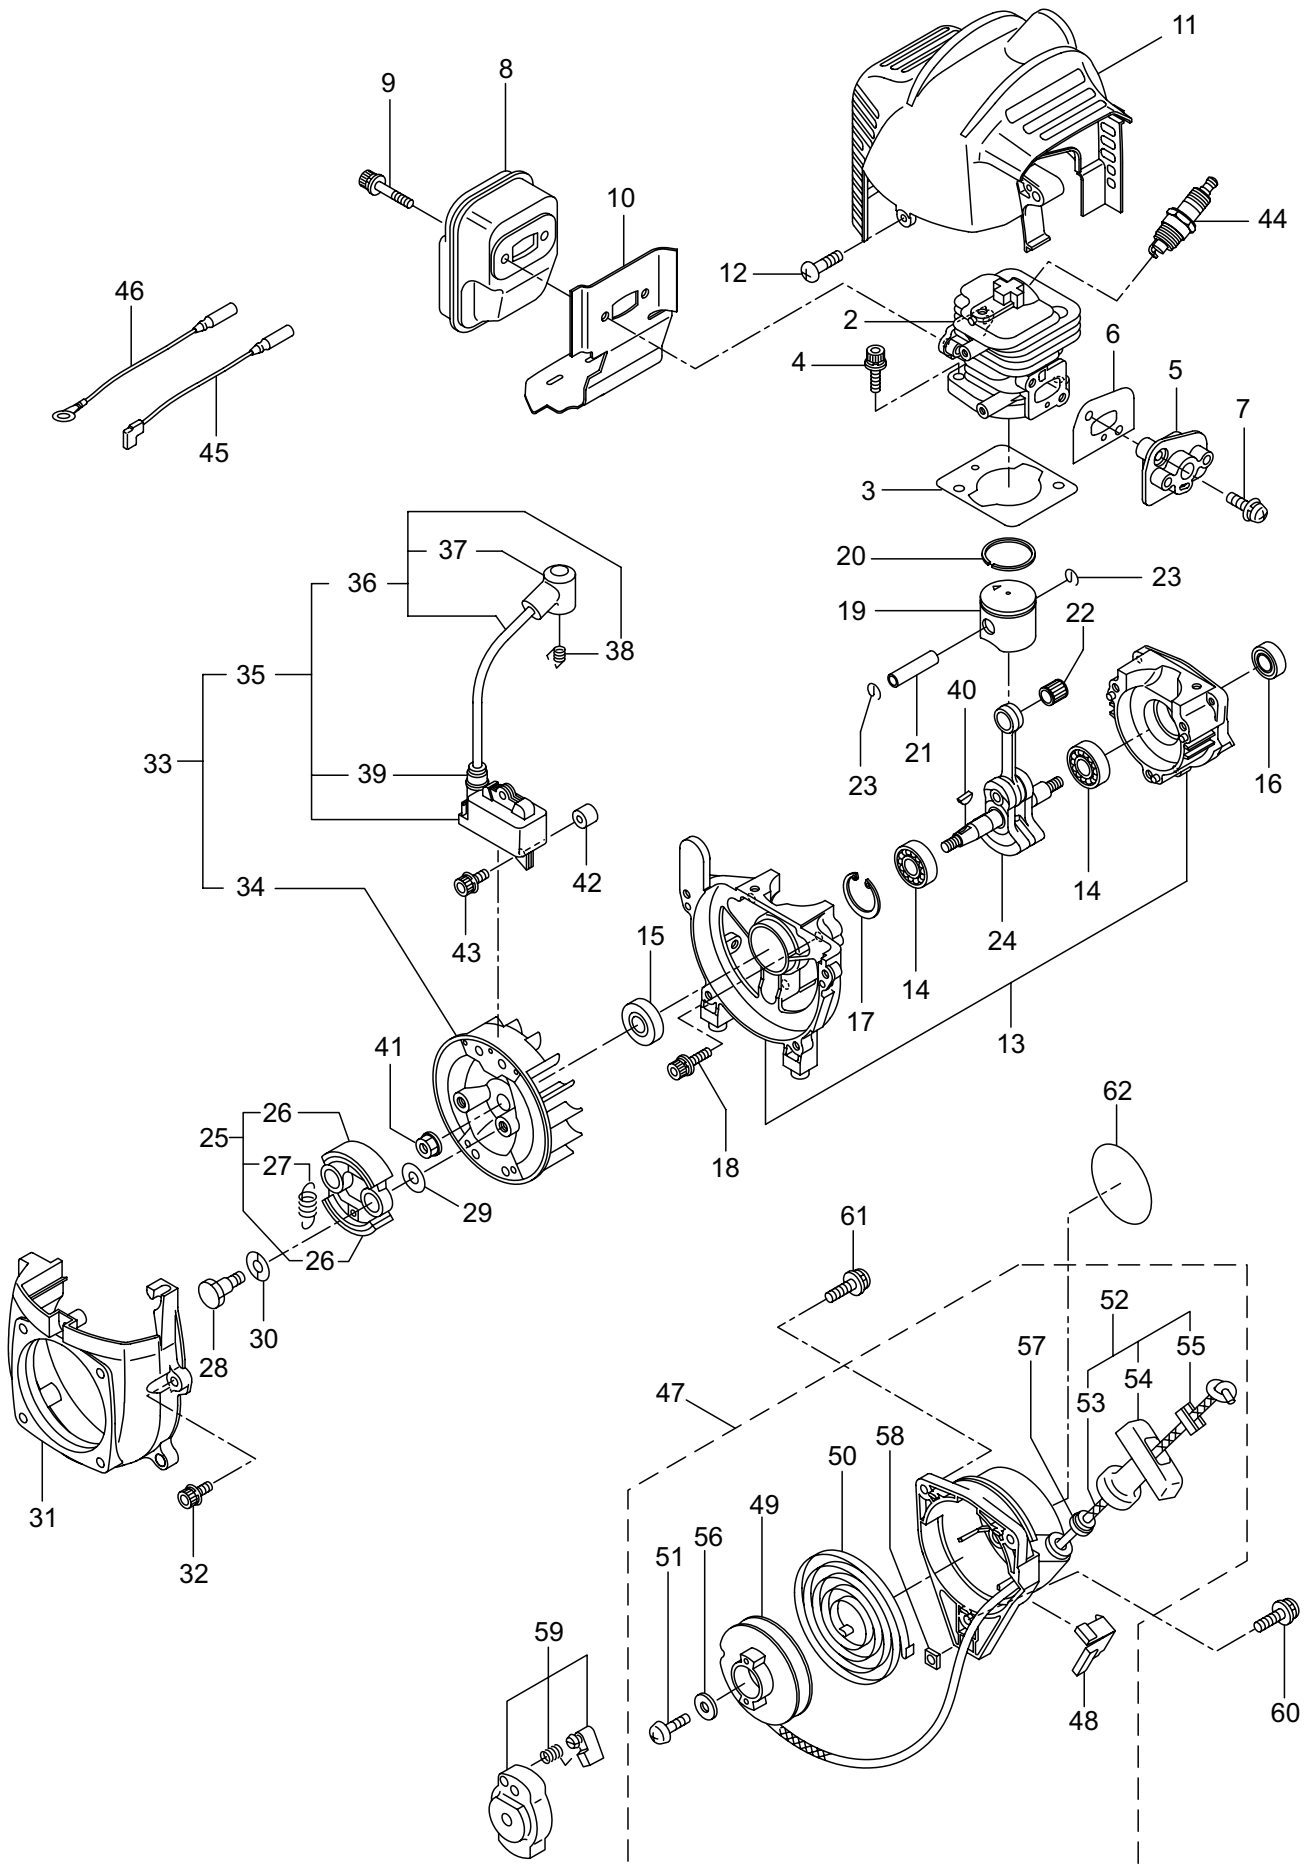

5. MS051
ENGINE

Ref. No.	Parts No.	Parts Name	Q'ty	Remarks
5-1	875264	Engine	1	EE200PTHT/02
5-2	268608	Cylinder	1	New gasket required
5-3	283420	Gasket	1	
5-4	267290	Cap Screw	2	M5x20WSW
5-5	263772	Insulator	1	New gasket required
5-6	267049	Gasket	1	
5-7	269826	Screw	2	M5x25WSW
5-8	281524	Muffler	1	
5-9	266264	Cap Screw	2	M5x50
5-10	280409	Gasket	1	
5-11	284002	Top Cover	1	
5-12	280144	Screw	1	M4x16
5-13	273674	Crankcase	1	
5-14	280488	Bearing	2	6001C3
5-15	261492	Oil Seal	1	
5-16	261386	Oil Seal	1	
5-17	563635	Snap Ring	1	#28
5-18	261612	Cap Screw	3	M5x30
5-19	261032	Piston	1	
5-20	261158	Piston Ring	1	
5-21	261036	Piston Pin	1	5.7x8x23.5L
5-22	288520	Bearing, Needle	1	
5-23	261576	Clip, Piston Pin	2	
5-24	283879	Crankshaft/Conn.Rod Ass'y	1	
5-25	264503	Clutch Ass'y	1	Incl.26,27
5-26	264504	Clutch Shoe	2	(2)required
5-27	263614	Spring, Clutch	1	
5-28	264505	Clutch Bolt	2	
5-29	261189	Washer	2	6x16.5x1.2
5-30	261777	Wave Washer	2	
5-31	283386	Fan Cover	1	
5-32	261250	Cap Screw	4	M5x20
5-33	563305	Magneto Ass'y	1	Incl.34-39
5-34	283397	Rotor/Fan	1	
5-35	283645	Ignition Coil Ass'y	1	Incl.36-39
5-36	283646	Spark Plug Wire Ass'y	1	Incl.37,38
5-37	283178	Plug Boot	1	
5-38	272805	Connector	1	
5-39	283271	Cap	1	
5-40	261076	Woodruff Key	1	3x10
5-41	261417	Nut, Rotor	1	M8
5-42	280381	Spacer	2	
5-43	261256	Cap Screw	2	M4x25
5-44	264652	Spark Plug	1	CJ8Y
5-45	269722	Wire, Lead	1