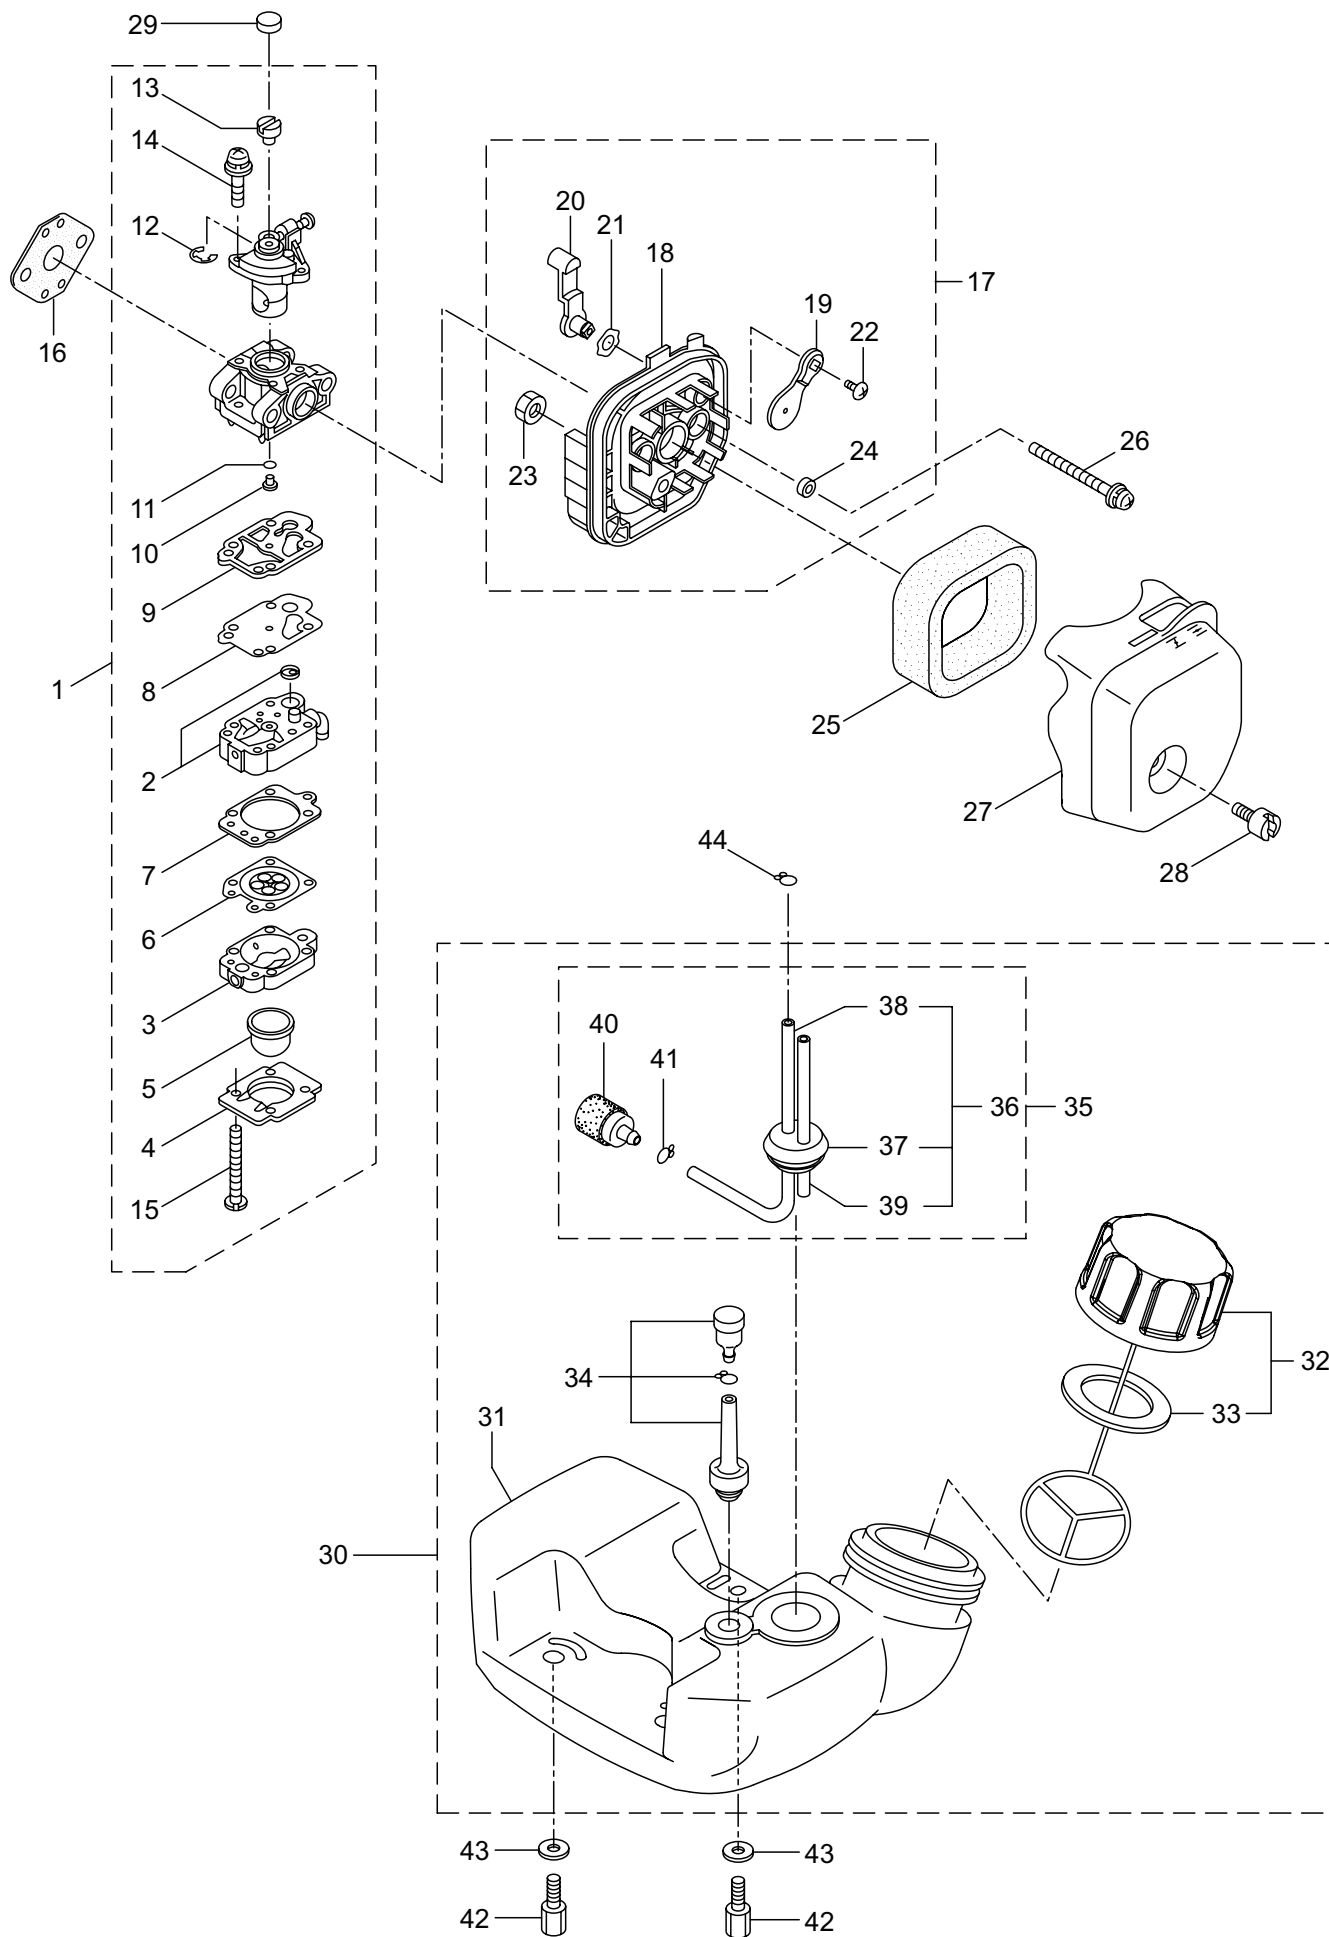

6. MS051
CARBURETOR, FUEL TANK

Ref. No.	Parts No.	Parts Name	Q'ty	Remarks
6-1	280101	Carburetor Ass'y	1	Incl.2-15
6-2	263739	Pump Body	1	
6-3	262991	Purge Body	1	
6-4	262992	Cover Plate	1	
6-5	261874	Primer Bulb	1	
6-6	283905	Diaphragm, Meterring	1	
6-7	262993	Gasket	1	
6-8	262994	Diaphragm, Fuel Pump	1	
6-9	282576	Gasket	1	
6-10	267358	Main Jet	1	
6-11	261871	O-Ring	1	
6-12	261876	E-Ring	1	
6-13	261658	Swivel	1	
6-14	264682	Screw	2	
6-15	262996	Screw	4	
6-16	261864	Gasket	1	
6-17	284823	Case Ass'y	1	Incl.18-24
6-18	269050	Case Body	1	
6-19	284802	Valve	1	
6-20	284803	Lever	1	
6-21	284816	Washer	1	6.4x11x0.15
6-22	269032	Screw	1	M3.5x8
6-23	126993	Nut	1	M5x0.8
6-24	269051	Sleeve	2	5.5x7.1x3
6-25	269030	Element	1	
6-26	281777	Screw	2	M5x55WSW
6-27	283772	Cleaner Cover	1	
6-28	269031	Screw	1	M5x12
6-29	280020	Swivel Ring	1	
6-30	563329	Fuel Tank Ass'y	1	Incl.31-41
6-31	282401	Fuel Tank	1	
6-32	275306	Fuel Tank Cap Ass'y	1	Incl.33
6-33	274875	Gasket	1	
6-34	289352	Breather Ass'y	1	
6-35	563230	Fuel Pipe Pick-up Ass'y	1	Incl.36-41
6-36	563231	Fuel Pipe Ass'y	1	Incl.37-39
6-37	288192	Grommet	1	
6-38	261690	Fuel Pipe	1	160L
6-39	563048	Return Pipe	1	
6-40	264653	Filter Ass'y	1	
6-41	563014	Clip	1	
6-42	563119	Extension	3	
6-43	283688	Washer	3	5.5x12x1.6
6-44	563014	Clip	1