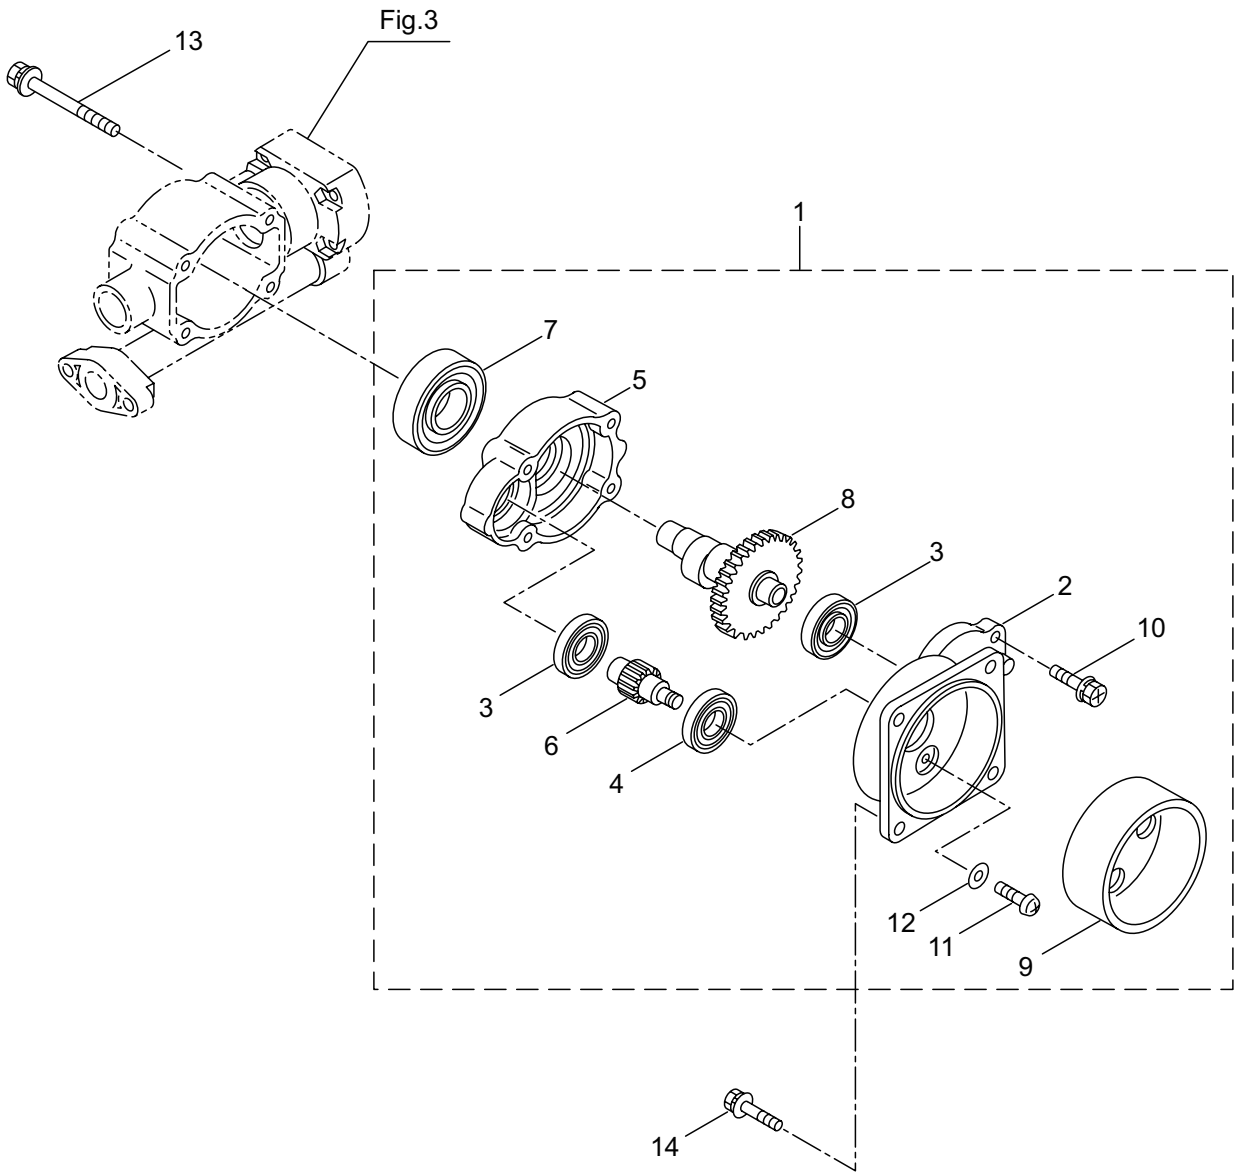

4. MS051
REDUCTION GEAR

Ref. No.	Parts No.	Parts Name	Q'ty	Remarks
4-1	121621	Reduction Gear Ass'y	1	Incl.2-12
4-2	103137	Clutch Case	1	
4-3	102680	Bearing	2	#6000ZZ
4-4	112184	Bearing	1	#6000DDU
4-5	103138	Gear Case	1	
4-6	118200	Pinion Gear	1	
4-7	103144	Bearing	1	#6004ZZ
4-8	121622	Crankshaft	1	
4-9	127367	Clutch Drum	1	
4-10	125824	Bolt	2	M6x16
4-11	127219	Screw	2	M6x20
4-12	127227	Spack	2	#6
4-13	273660	Bolt	4	M6x45
4-14	092548	Bolt	4	M5x15