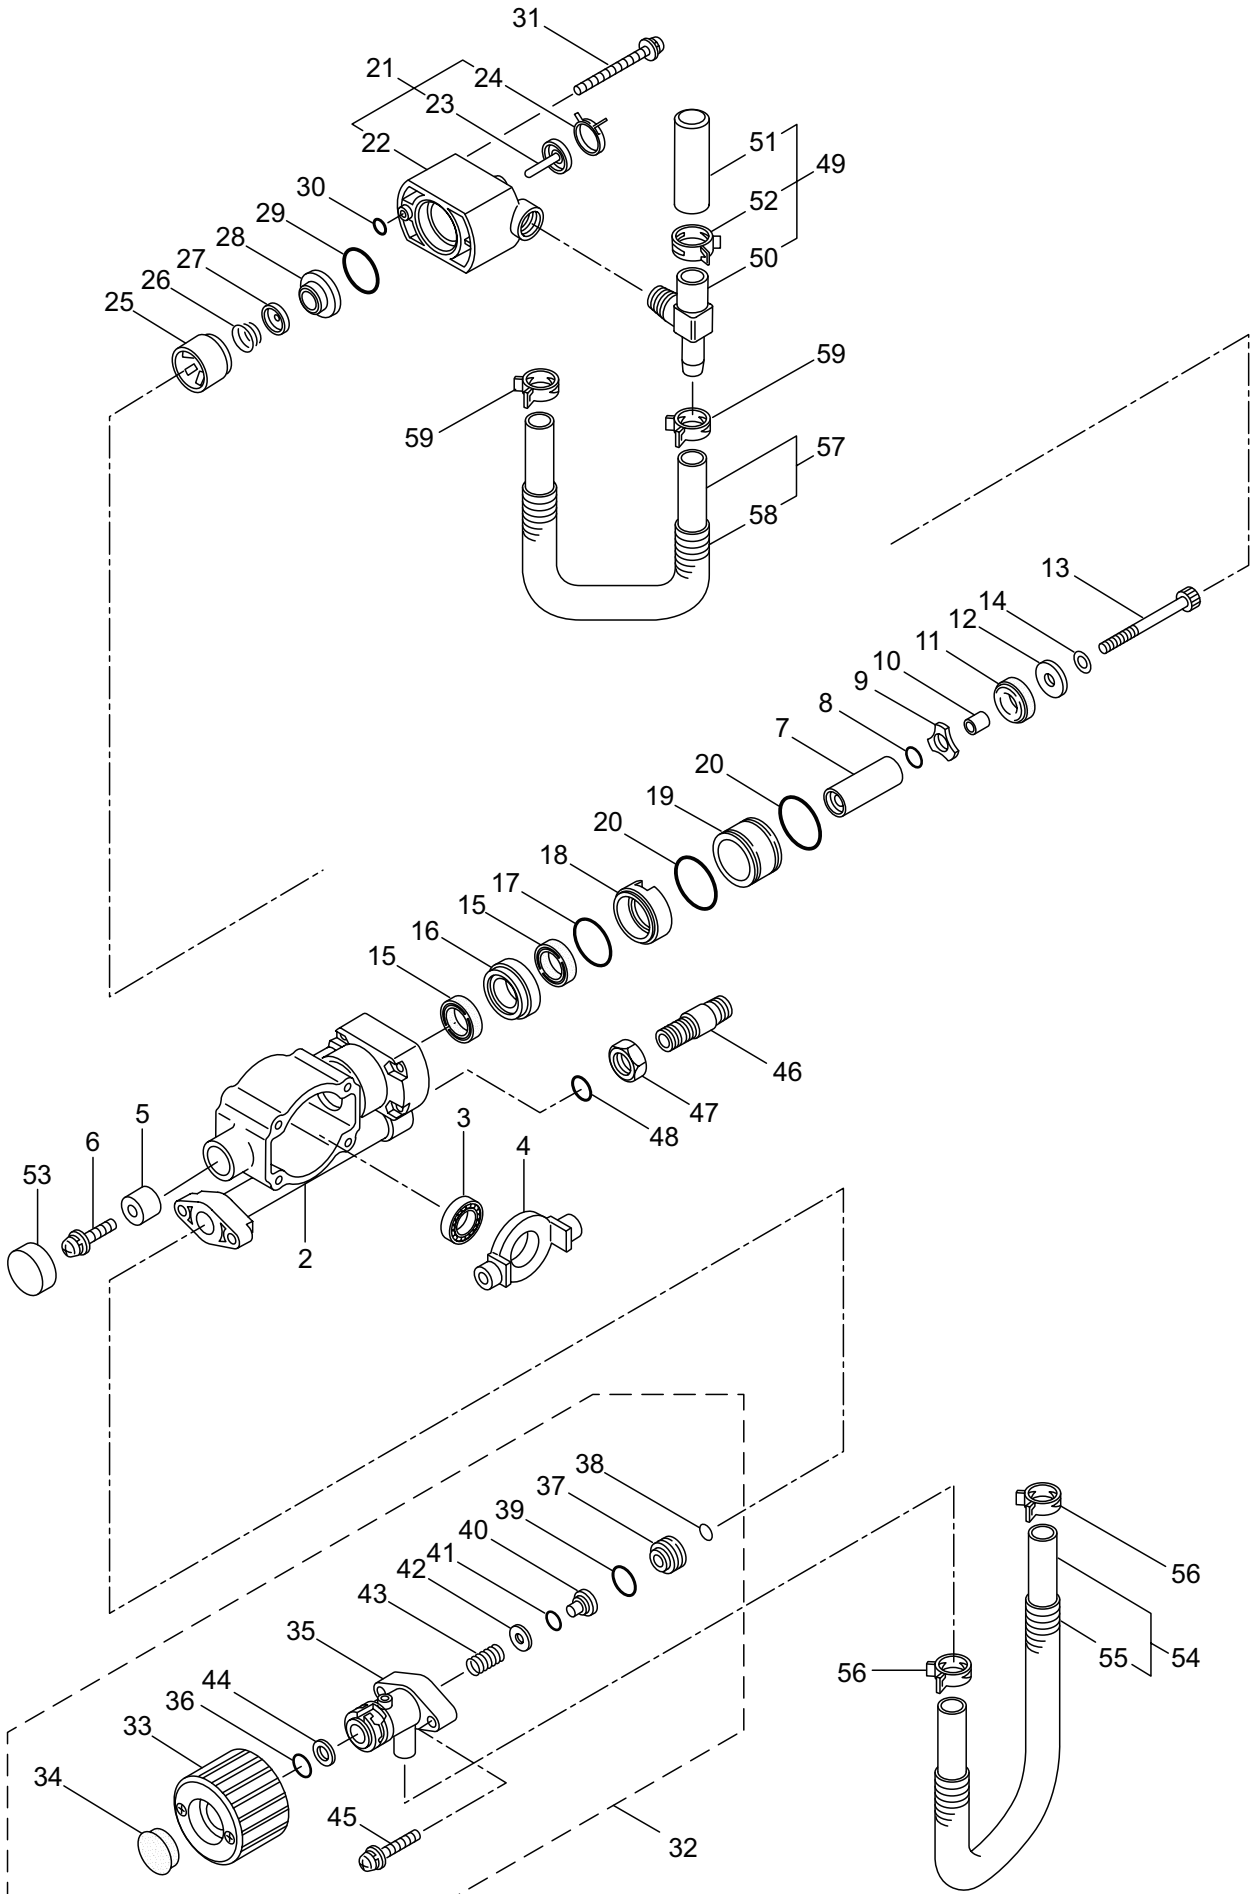

3. MS051
POWER SPRAYER

Ref. No.	Parts No.	Parts Name	Q'ty	Remarks
3-1	273601	Pump Ass'y	1	
3-2	273602	Crankcase	1	
3-3	102680	Bearing	1	#6000ZZ
3-4	121178	Connecting Rod	1	M6
3-5	118028	Crosshead	1	
3-6	127240	Screw	1	M6x16
3-7	118029	Sleeve	1	
3-8	118465	O-Ring	1	4.8x2.4
3-9	027500	Valve Stopper	1	
3-10	027003	Collar	1	6x8.5x9.6L
3-11	124644	Piston Packing	1	
3-12	014122	Valve Seat	1	6.1x20xt2.8
3-13	124278	Cap Screw	1	M6x60x22
3-14	126621	Gasket	1	6.5x12xt0.5
3-15	112252	Seal Packing	2	
3-16	117991	Seal Case	1	
3-17	013977	O-Ring	1	S26
3-18	117993	Seal Retainer	1	
3-19	118030	Cylinder Pipe	1	
3-20	018393	O-Ring	2	P25
3-21	126622	Manifold Ass'y	1	Incl.22-24
3-22	126384	Manifold	1	
3-23	116782	Pin	1	
3-24	126755	Hose Band	1	
3-25	116783	Stopper	1	
3-26	118031	Spring	1	
3-27	022842	Valve	1	
3-28	124284	Valve Seat	1	
3-29	015862	O-Ring	1	P21
3-30	022056	O-Ring	1	P7
3-31	816036	Screw	4	M5x60
3-32	273615	Pressure Regulator Valve Ass'y	1	Incl.33-45
3-33	126380	Handle	1	
3-34	105518	Cap	1	
3-35	126382	Valve Body	1	
3-36	022056	O-Ring	1	P7
3-37	126625	Valve Seat	1	
3-38	011343	O-Ring	1	P10A
3-39	011345	O-Ring	1	P-12
3-40	126954	Valve	1	
3-41	014160	O-Ring	1	P6
3-42	019051	Washer	1	M5
3-43	273605	Spring	1	
3-44	125486	Washer	1	5x8xt0.5
3-45	118084	Screw	2	M5x30