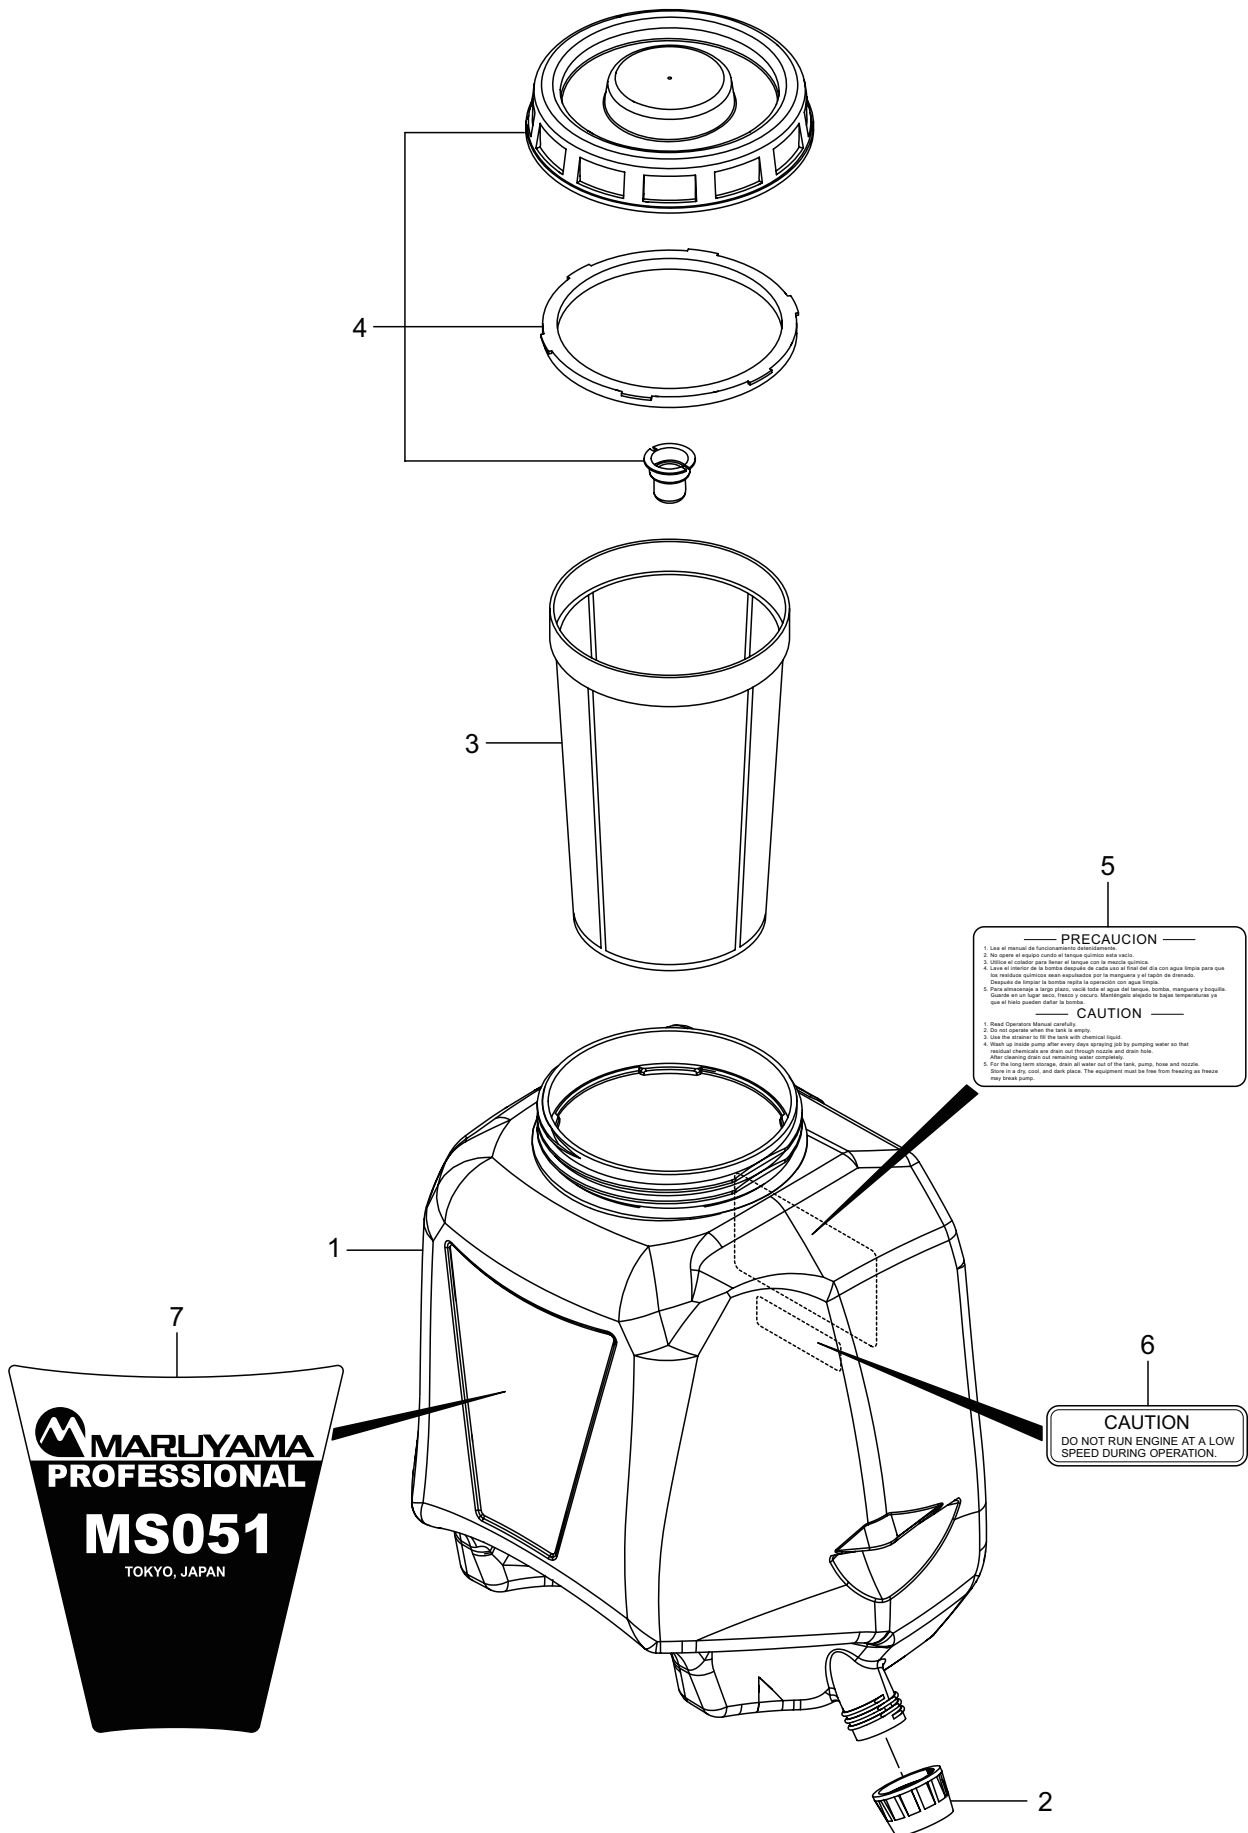

2. MS051 CHEMICAL TANK

Ref. No.	Parts No.	Parts Name	Q'ty	Remarks
2-1	566484	Chemical Tank	1	
2-2	566486	Cap	1	
2-3	566493	Strainer	1	
2-4	566494	Cap, Chemical Tank	1	
2-5	563054	Label	1	
2-6	566106	Label	1	CAUTION
2-7	566741	Label	1	MS051(MUS)