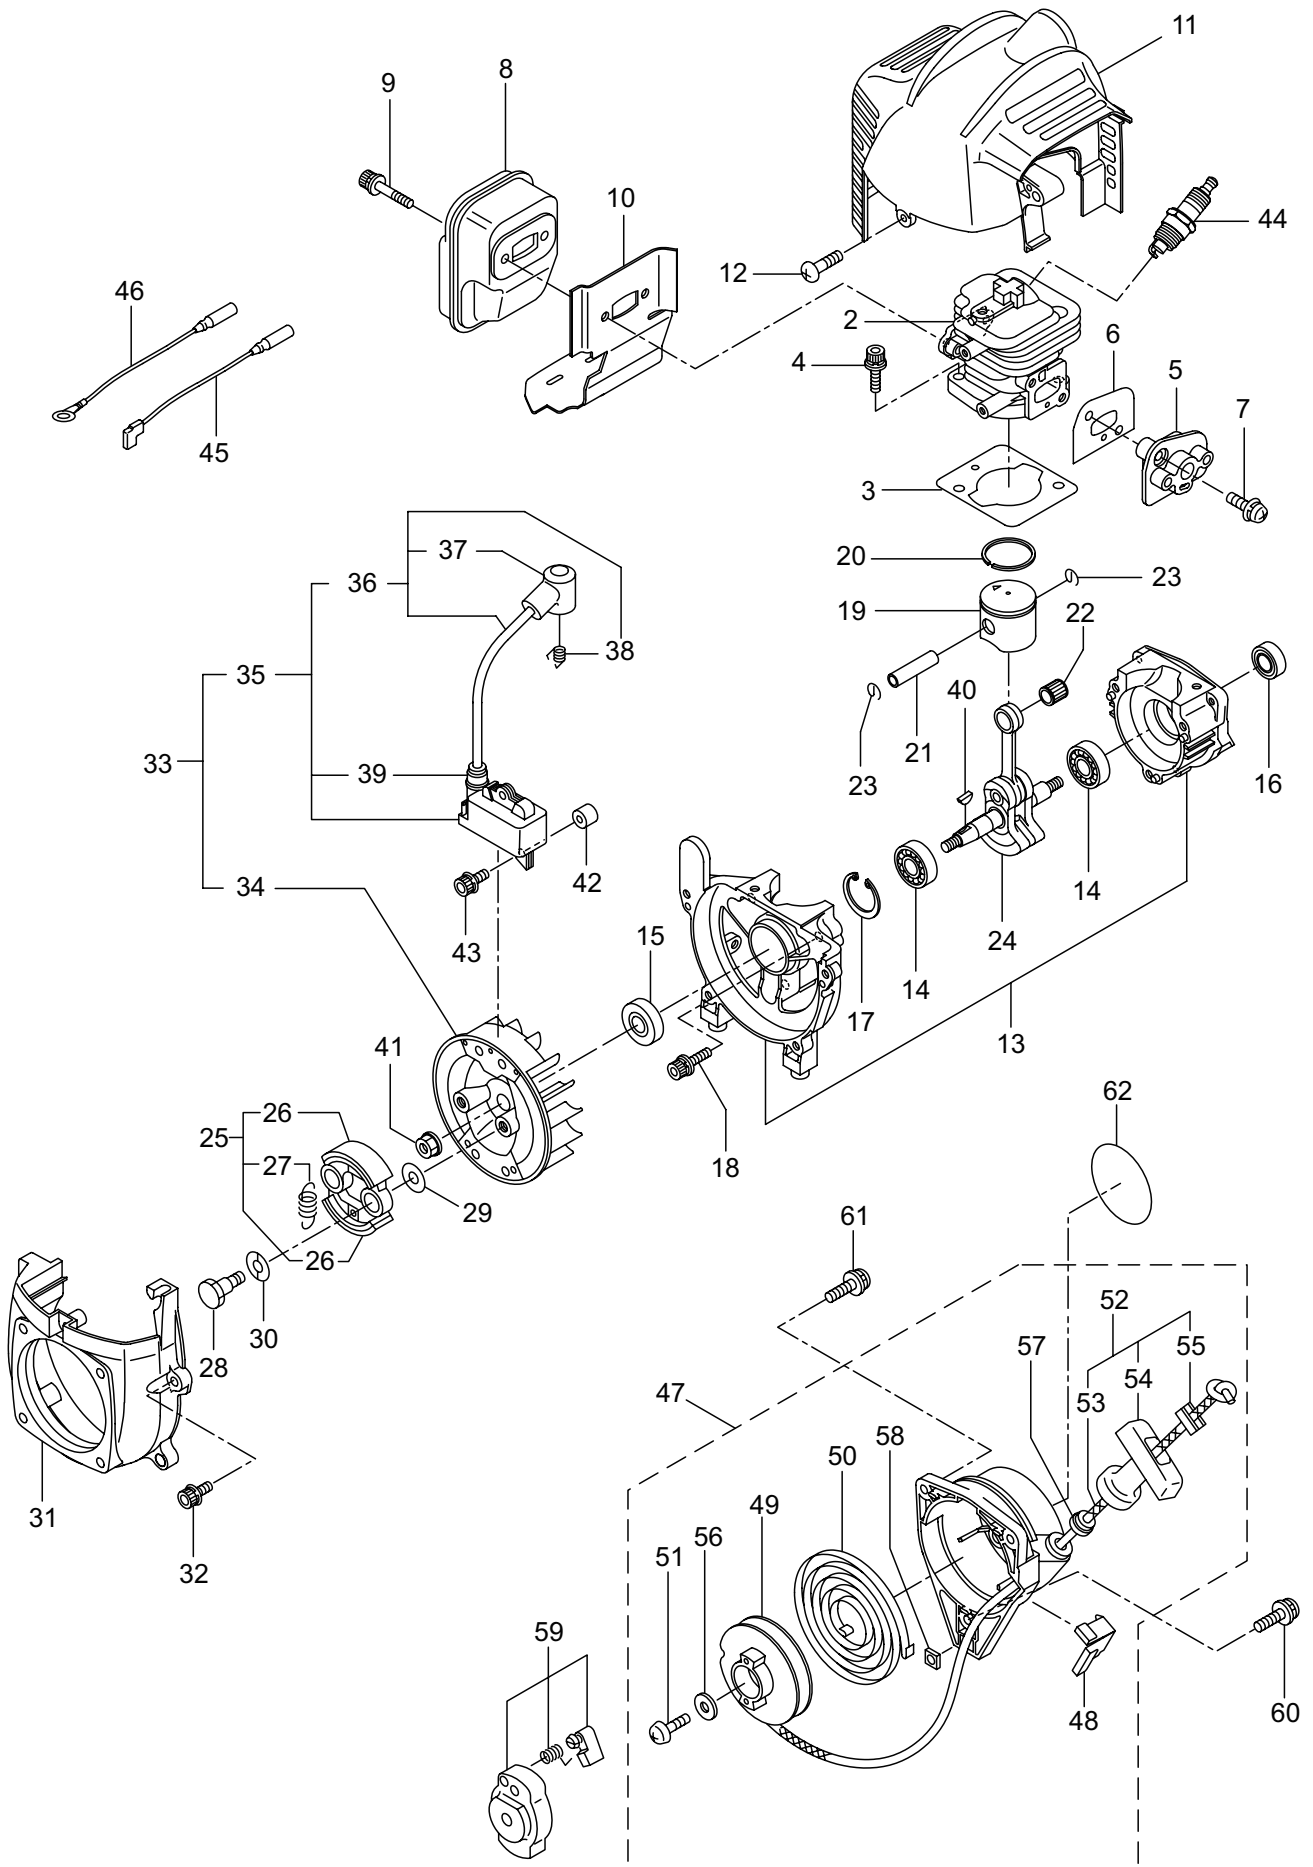

3. MS051  
POWER SPRAYER

Ref. No.	Parts No.	Parts Name	Q'ty	Remarks
3-46	126626	Adapter	1	
3-47	025604	Nut	1	PF1/4
3-48	011343	O-Ring	1	P10A
3-49	118036	Hose Coupling Ass'y	1	Incl.50-52
3-50	118347	Hose Coupling	1	
3-51	118037	Cap	1	
3-52	127242	Hose Band	1	#19
3-53	118406	Cap	1	
3-54	273606	Hose Ass'y	1	10x15x320L Incl.55
3-55	273607	Tube	1	15.2x19.5x280L
3-56	566167	Hose Band	2	
3-57	273608	Hose Ass'y	1	10x15x320L Incl.58
3-58	127080	Tube	1	15.2x19.5x230L
3-59	566167	Hose Band	2	

4. MS051  
REDUCTION GEAR

Ref. No.	Parts No.	Parts Name	Q'ty	Remarks
4-1	121621	Reduction Gear Ass'y	1	Incl.2-12
4-2	103137	Clutch Case	1	
4-3	102680	Bearing	2	#6000ZZ
4-4	112184	Bearing	1	#6000DDU
4-5	103138	Gear Case	1	
4-6	118200	Pinion Gear	1	
4-7	103144	Bearing	1	#6004ZZ
4-8	121622	Crankshaft	1	
4-9	127367	Clutch Drum	1	
4-10	125824	Bolt	2	M6x16
4-11	127219	Screw	2	M6x20
4-12	127227	Spack	2	#6
4-13	273660	Bolt	4	M6x45
4-14	092548	Bolt	4	M5x15

5. MS051  
ENGINE

Ref. No.	Parts No.	Parts Name	Q'ty	Remarks
5-46	282880	Wire, Lead	1	
5-47	273093	Recoil Ass'y	1	Incl.48-58
5-48	288500	Plate	1	
5-49	280492	Reel	1	
5-50	287421	Spiral Spring	1	
5-51	280494	Set Screw	1	
5-52	280495	Starter Rope Ass'y	1	Incl.53-55
5-53	283616	Starter Rope	1	
5-54	280497	Starter Knob	1	
5-55	280550	Rope Stopper	1	
5-56	280547	Washer	1	
5-57	280548	Collar	1	
5-58	269423	Nut	1	M5
5-59	287399	Starter Pawl Ass'y	1	
5-60	282096	Screw	1	M4x16
5-61	281211	Screw	2	M4x20WSW
5-62	566670	Label	1	MS079D