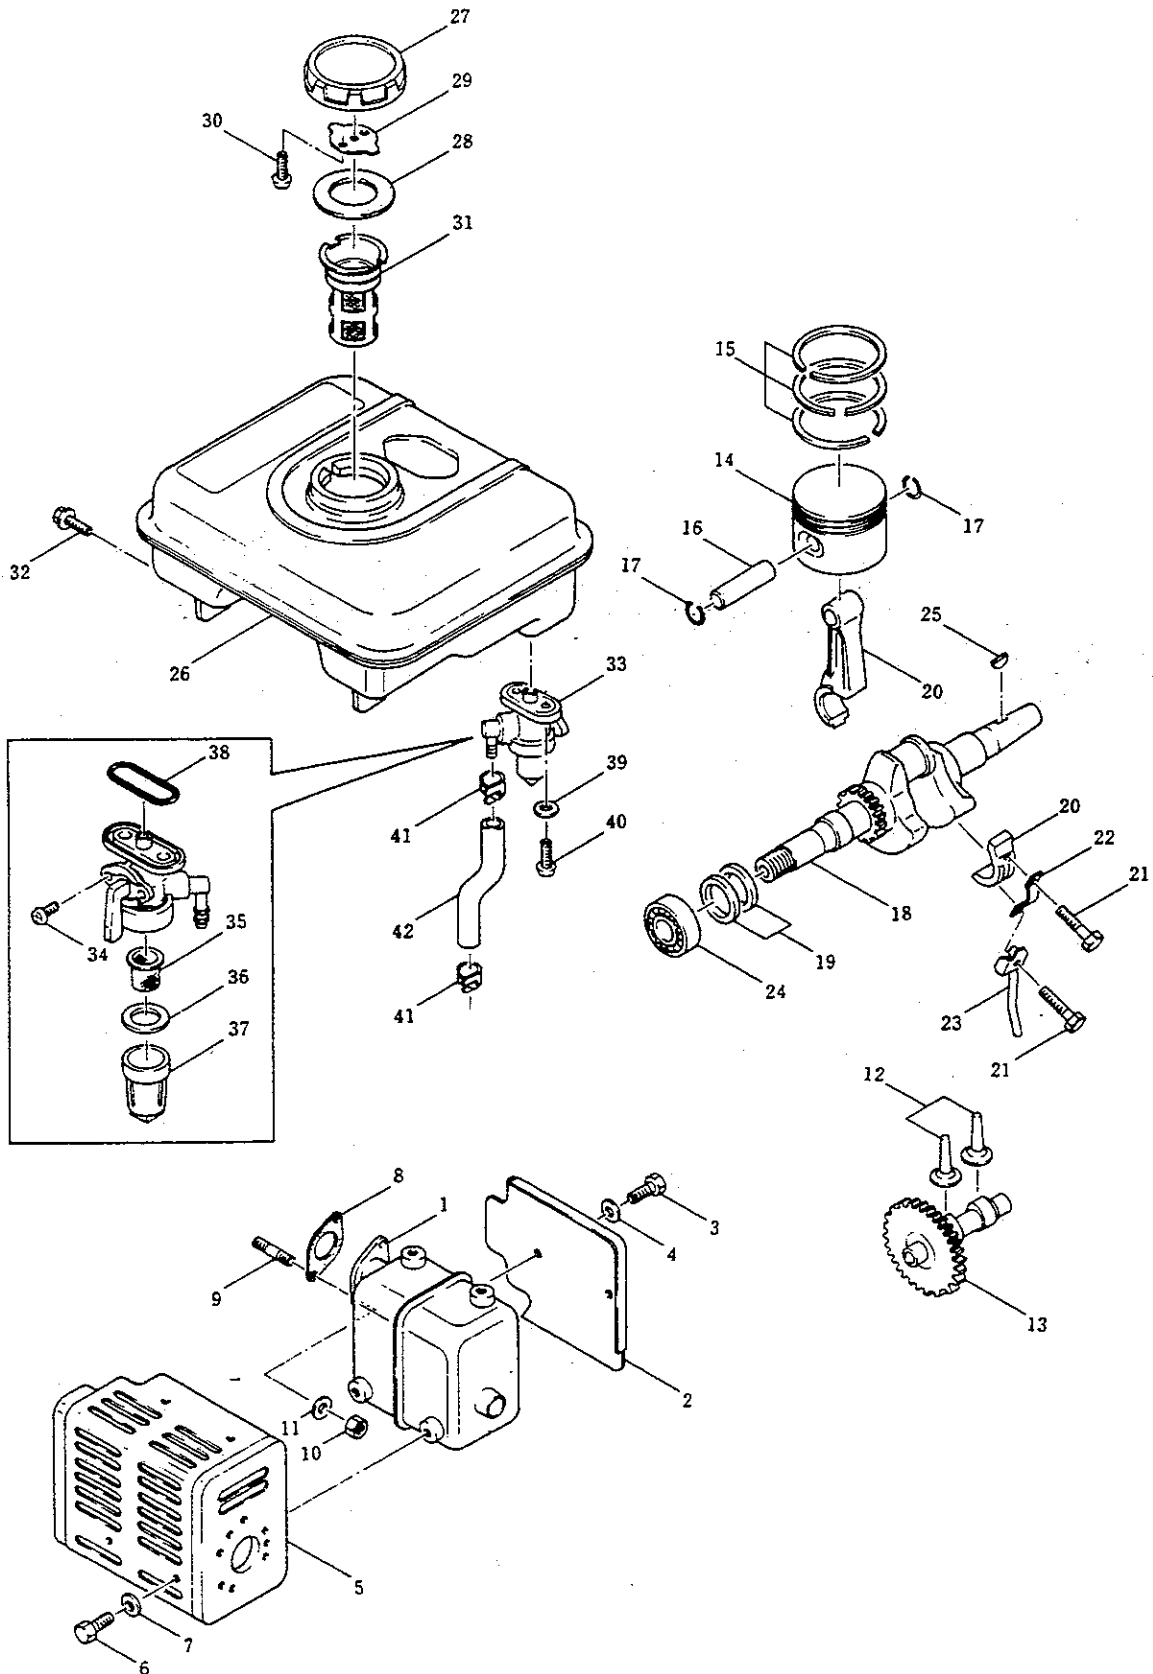

3. ENGINE (CRANKSHAFT, PISTON, TANK, MUFFLER)

Ref.No.	Parts No.	Parts Name	Q'ty	Ref.No.	Parts No.	Parts Name	Q'ty
3-1	996266	Muffler, ass'y	1	3-38	944908	O-ring	1
3-2	996267	Muffler cover	1	3-39	944878	Washer	2
3-3	943729	Bolt	2	3-40	944901	Screw	2
3-4	944442	Washer	2	3-41	996287	Clip	2
3-5	996268	Muffler cover	1	3-42	996288	Tube (180L)	1
3-6	943729	Bolt	4				
3-7	944442	Washer	4				
3-8	996269	Gasket	1				
3-9	944914	Stud	2				
3-10	943863	Nut	2				
3-11	071120	Washer	2				
3-12	996270	Tappet	2				
3-13	996271	Cam gear	1				
3-14	996272	Piston	1				
3-15	996273	Piston ring set	1				
3-16	944889	Piston pin	1				
3-17	996274	Snap ring	2				
3-18	996275	Crankshaft	1				
3-19	996276	Shim (t1.0)	AR				
3-19	996277	Shim (t1.2)	AR				
3-19	996278	Shim (t1.4)	AR				
3-19	996279	Shim (t1.6)	AR				
3-20	996280	Connecting rod, ass'y	1				
3-21	996281	Bolt	2				
3-22	996282	Lock washer	1				
3-23	996283	Splasher arm	1				
3-24	071896	Ball bearing (#6204)	1				
3-25	071919	Key	1				
3-26	996284	Fuel tank, ass'y	1				
3-27	996285	Tank cap, ass'y	1				
3-28	944896	Gasket	1				
3-29	944897	Spring	1				
3-30	944898	Screw	2				
3-31	944899	Fuel strainer	1				
3-32	996286	Bolt	4				
3-33	944903	Filter, ass'y	1				
3-34	944904	Screw	2				
3-35	944905	Strainer	1				
3-36	944906	Gasket	1				
3-37	944907	Filter pot	1