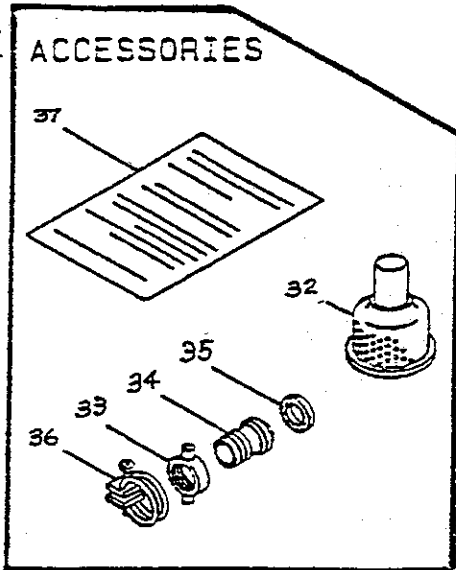

MODEL MP4000E

MODEL MP4020E

1. PUMP, FRAME, & ACCESSORIES

MODEL MP4000E				MODEL MP4020E			
Ref. No.	Part No.	Description	Q'ty	Ref. No.	Part No.	Description	Q'ty
1-1	332136	MP4000E	1	1-1	332026	MP4020E	1
1-2	240071	Engine (FA130D)	1	1-2	240071	Engine (FA130D)	1
1-3	240072	Mechanical seal	1	1-3	240072	Mechanical seal	1
1-4	240179	Case cover	1	1-4	240503	Case cover	1
1-5	014190	O-ring (P8)	4	1-5	014190	O-ring (P8)	1
1-6	089721	Bolt (M8 x 40 x 22)	4	1-6	089721	Bolt (M8 x 40 x 22)	4
1-7	240180	Impeller	1	1-7	240592	Impeller	1
1-8	240051	Scroll	1	1-8	240593	Scroll	1
1-9	018694	O-ring (P46)	1	1-9	012392	O-ring (G60)	1
1-10	240038	Casing	1	1-10	240583	Casing	1
1-11	027418	O-ring (ø185.5 x ø2.4)	1	1-11	016601	O-ring (ø185.5 x ø2.4)	1
1-12	080129	Bolt (M8 x 25)	4	1-12	092530	Bolt (M8 x 25)	8
1-13	015845	Spring washer (M8)	8	1-13	015845	Spring washer (M8)	4
1-14	012489	Washer (M8)	12	1-14	012489	Washer (M8)	8
1-15	240052	Inlet port (PF1-1/2)	1	1-15	240594	Inlet port (PF1-1/2)	1
1-16	240009	Check valve	1	1-16	240484	Check valve	1
1-17	082106	Bolt (M6 x 30 18)	8	1-17	092521	Bolt (M8 x 20)	3
1-18	012502	Spring washer (M6)	10				
1-19	012488	Washer (M6)	10				
1-20	240054	Discharge port (PF1-1/2)	1	1-20	240595	Discharge port (PF1-1/2)	1
1-21	015856	O-ring (G55)	1	1-21	012393	O-ring (G80)	1
1-22	240012	Plug (M24)	2	1-22	240082	Plug (M36)	2
1-23	020285	O-ring (P24)	2	1-23	018690	O-ring (P36)	2
1-24	240069	Handle	1	1-24	240069	Handle	1
1-25	240040	Stay	1	1-25	240040	Stay	1
1-26	082111	Bolt (M6 x 35 x 18)	2	1-26	092556	Bolt (WSW-M6 x 30)	2
1-27	054974	Grip	1	1-27	054974	Grip	1
1-28	240181	Frame	2	1-28	240181	Frame rail	2
1-29	240044	Foot pad	4	1-29	240044	Foot pad	4
1-30	080138	Bolt (M8 x 40 x 22)	4	1-30	080133	Bolt (M8 x 35 x 22)	4
1-31	081039	Nut (M8)	4	1-31	081039	Nut (M8)	4
1-32	240059	Strainer	1	1-32	240512	Strainer	1
1-33	240064	Female coupling (PF1-1/2)	2	1-33	240064	Female coupling (PF1-1/2)	2
1-34	240065	Hose coupling insert	2	1-34	240065	Hose coupling insert	2
1-35	240066	Packing (ø36 x ø44.5 x t2)	2	1-35	240066	Packing (ø36 x ø44.5 x t2)	2
1-36	240067	Hose band	3	1-36	240067	Hose band	3
1-37	240057	Instruction manual	1	1-37	240627	Instruction manual	1
				1-38	240368	Label (MARUYAMA)	1
				1-39	240019	Label (WARNING)	1
				1-40	240517	Label (Name plate)	1