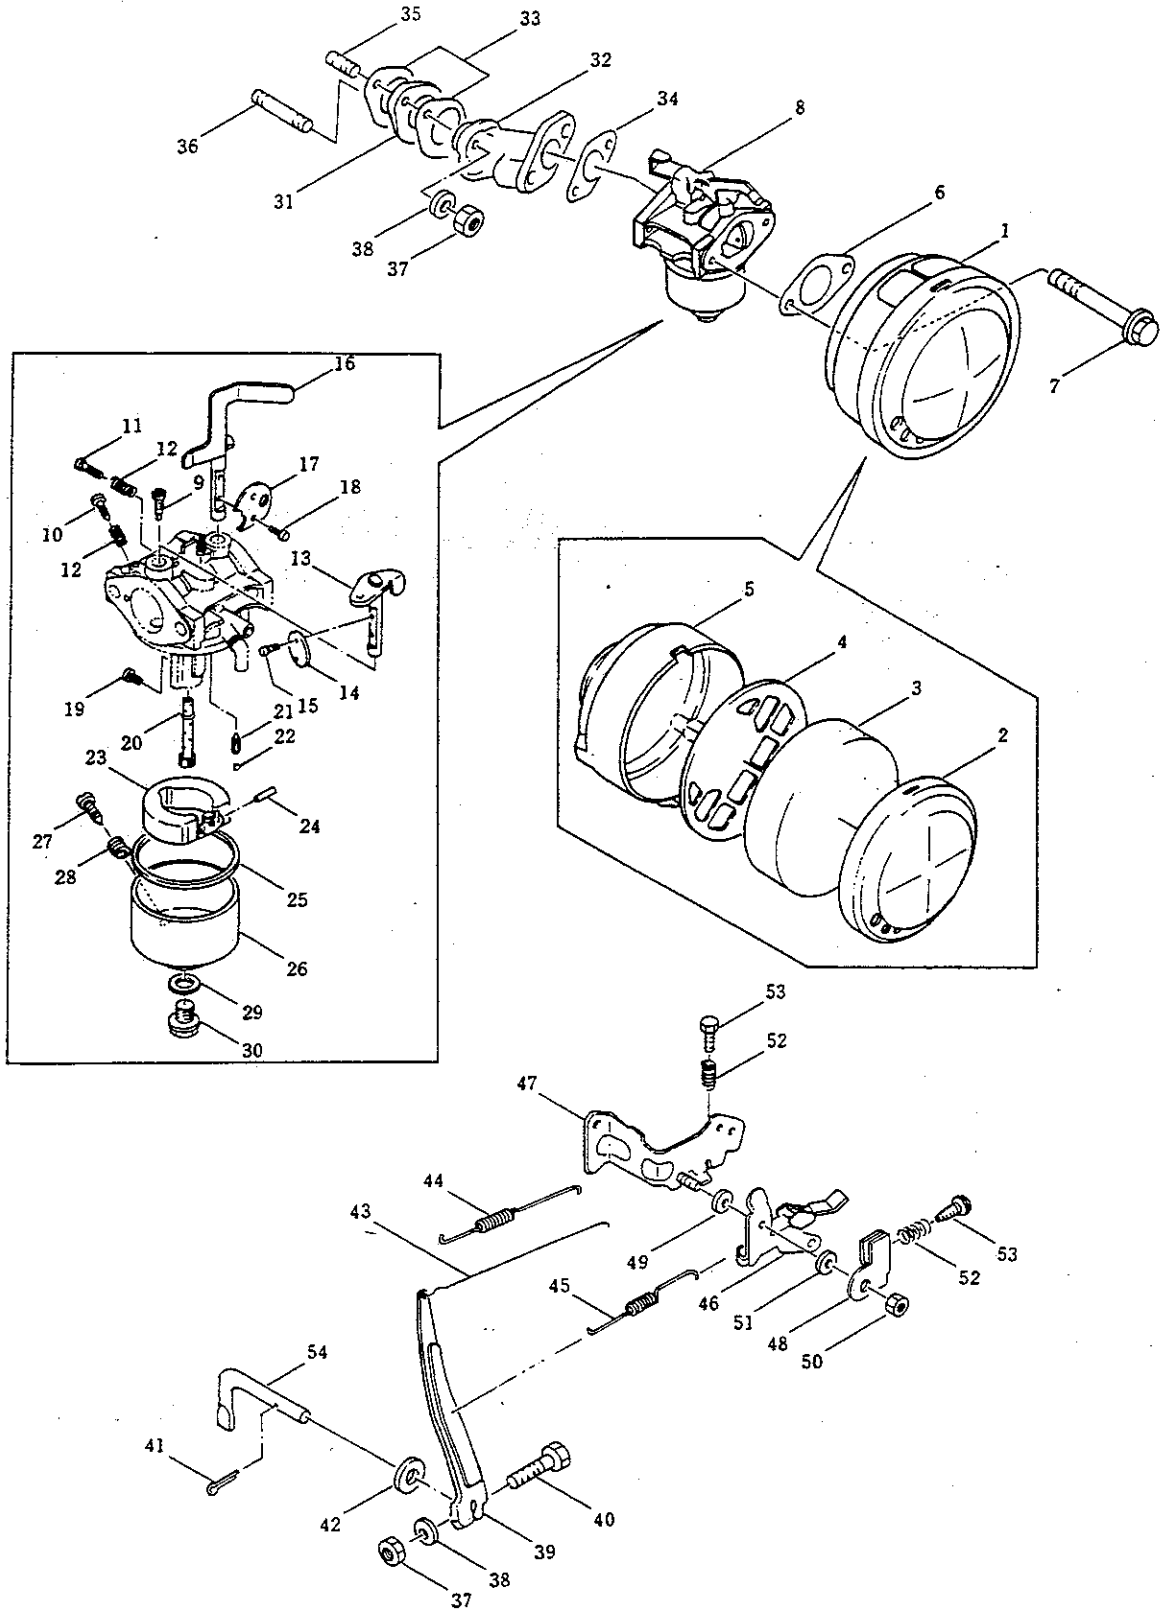

4. ENGINE (CARBURETOR, AIR CLEANER)

Ref.No.	Parts No.	Parts Name	Q'ty	Ref.No.	Parts No.	Parts Name	Q'ty
4-1	996289	Air cleaner, ass'y	1	4-41	944955	Snap pin	1
4-2	996290	. Air cleaner cover	1	4-42	071120	Washer	1
4-3	996291	. Element	1	4-43	996316	Governor link	1
4-4	996292	. Air cleaner plate	1	4-44	996317	Link spring	1
4-5	996293	. Air cleaner case	1	4-45	996318	Governor spring	1
4-6	996294	Gasket	1	4-46	996319	Control lever	1
4-7	996295	Bolt	2	4-47	996320	Bracket	1
4-8	996296	Carburetor, ass'y	1	4-48	996321	Bracket	1
4-9	996297	. Pilot jet (#35)	1	4-49	944961	Washer	1
4-10	996298	. Pilot screw	1	4-50	944965	Nut	1
4-11	944522	. Screw	1	4-51	944963	Spring	1
4-12	944928	. Spring	2	4-52	996322	Spring	2
4-13	996299	. Throttle shaft	1	4-53	996323	Screw	2
4-14	996300	. Throttle valve (#130)	1	4-54	996324	Governor tip	1
4-15	944931	. Screw	1				
4-16	996301	. Choke shaft	1				
4-17	996302	. Choke valve	1				
4-18	944934	. Screw	2				
4-19	996303	. Main jet (#67.5)	1				
4-20	996304	. Main nozzle (#2A)	1				
4-21	944937	. Needle valve	1				
4-22	996305	. Clip	1				
4-23	944939	. Float	1				
4-24	944940	. Float pin	1				
4-25	944941	. Gasket	1				
4-26	996306	. Float chamber, ass'y	1				
4-27	996307	. . Drain screw	1				
4-28	944944	. . Spring	1				
4-29	944945	. Gasket	1				
4-30	944946	. Bolt	1				
4-31	996308	Insulator	1				
4-32	996309	Inlet pipe	1				
4-33	996310	Gasket	2				
4-34	996311	Gasket	1				
4-35	996312	Stud	1				
4-36	996313	Stud	1				
4-37	943863	Nut	3				
4-38	944442	Washer	3				
4-39	996314	Governor arm	1				
4-40	996315	Bolt	1