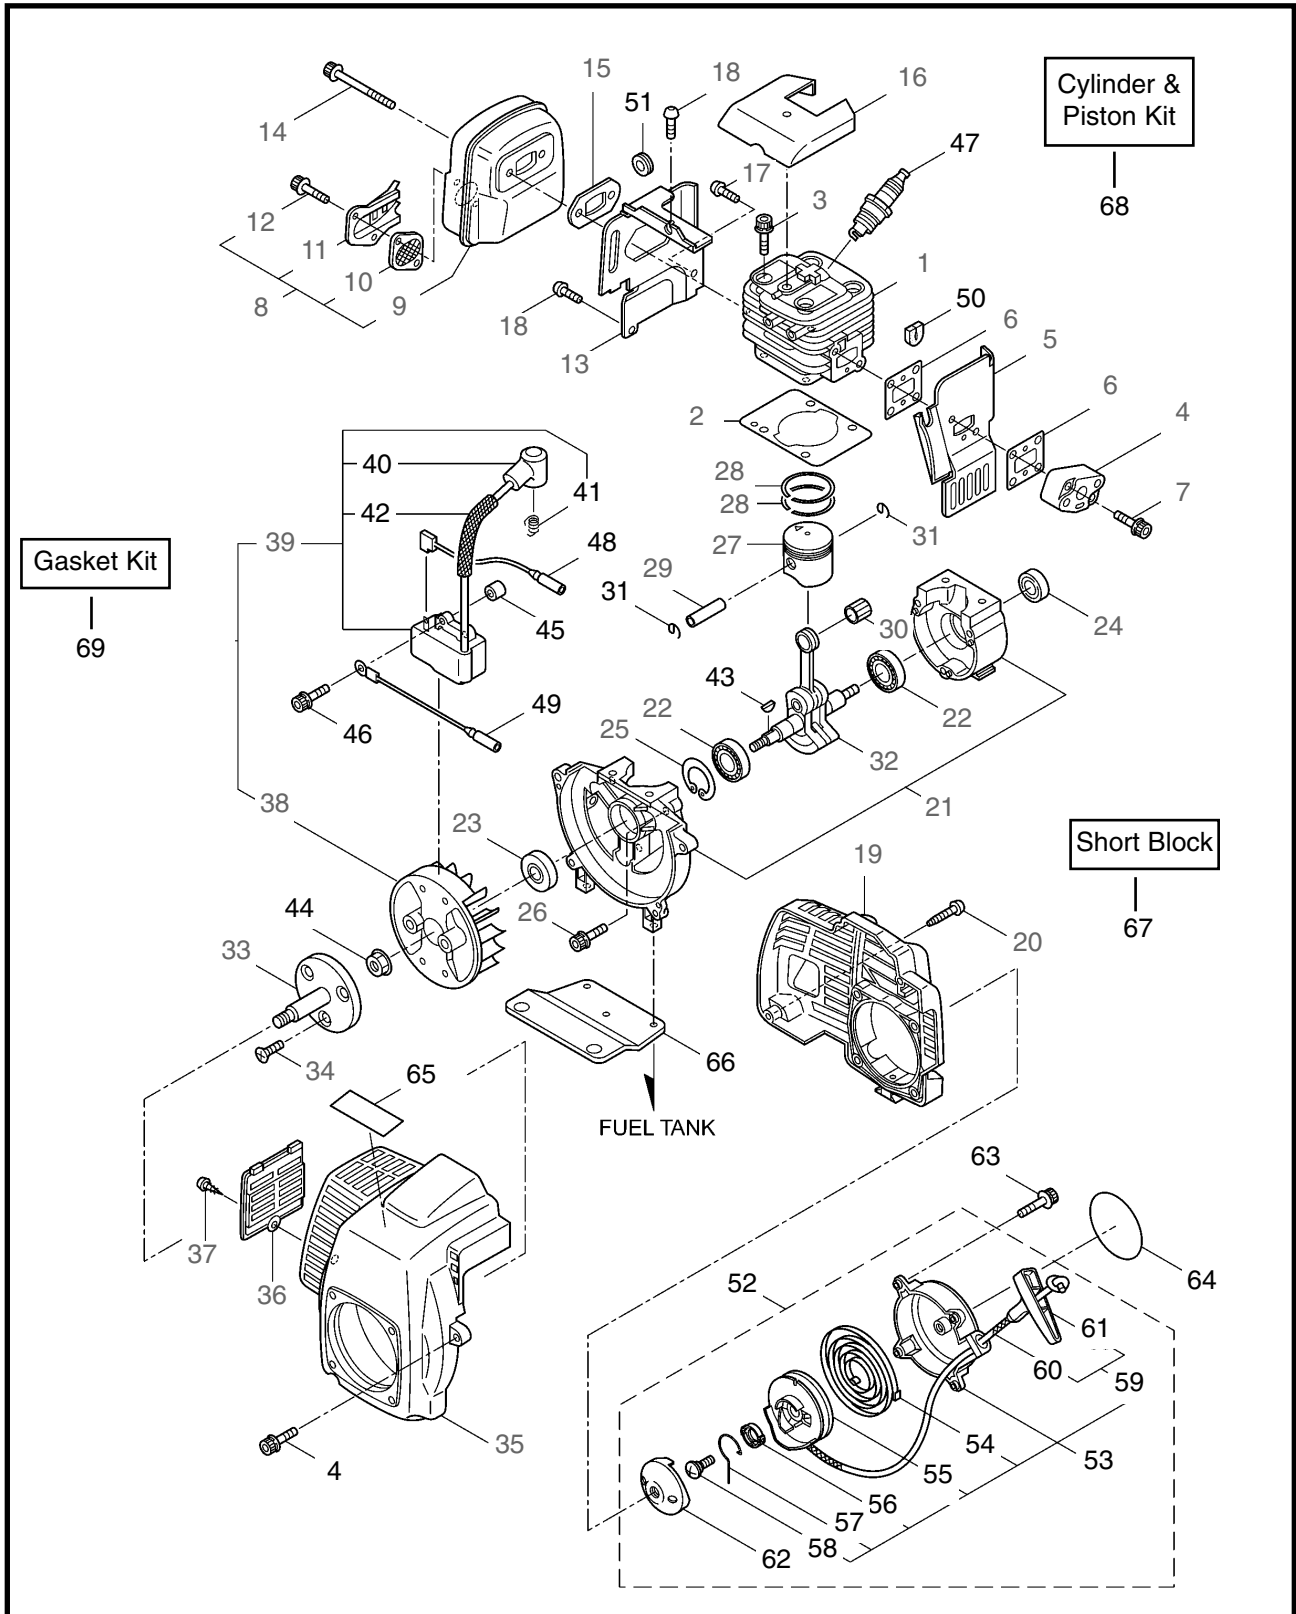

8 ILLUSTRATED PARTS LIST
MP2530CE

ENGINE

REF #	PART #	DESCRIPTION	Q'TY.	NOTES
40	269714	Plug Boot	1	
41	269715	Connector	1	
42	269716	Insulator	1	
43	261076	Woodruff Key	1	3x10
44	261417	Nut,Rotor	1	M8
45	268380	Spacer	2	
46	261256	Cap Screw	2	M4x25
47	261200	Spark Plug	1	NGK BPM6Y
48	269722	Lead	1	
49	268044	Lead	1	
50	261202	Grommet	1	
51	268036	Grommet	1	
52	268161	Recoil Starter Ass'y	1	Incl. 53-62
53	268163	Recoil Ass'y	1	Incl. 54-61
54	267214	Spiral Spring	1	
55	268050	Pulley	1	
56	267215	Collar	1	
57	267216	Swing Arm	1	
58	267213	Screw	1	
59	268202	Rope Ass'y	1	Incl. 60,61
60	268201	Starter Rope	1	
61	267219	Starter Grip	1	
62	267098	Starter Pulley	1	
63	265726	Cap Screw	4	M4x16
64	280297	Label	1	CE300MP
65	280288	Label	1	
66	280418	Plate	1	
67	850768	Short Block	1	
68	280531	Cylinder & Piston Kit	1	
69	636697	Gasket Kit	1	Incl. 2,6,15 & 269762