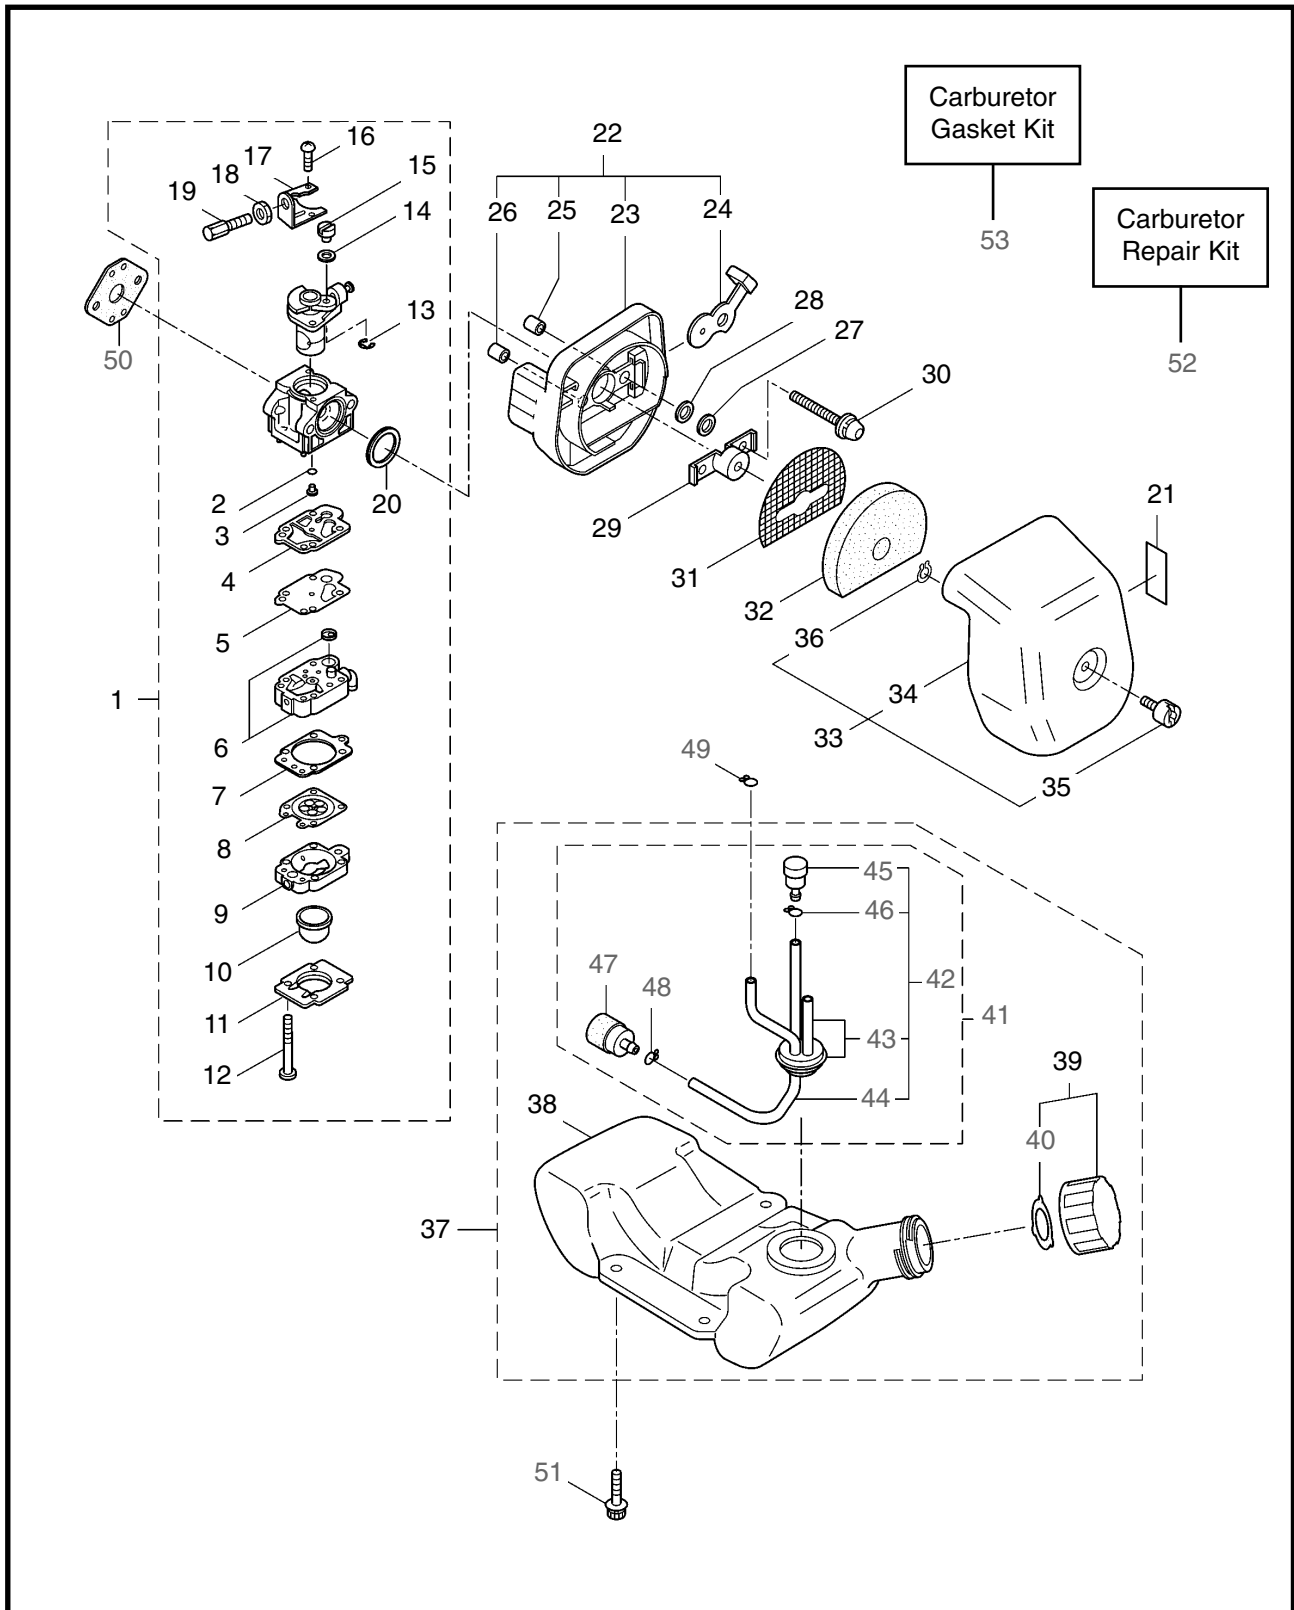

CARBURETOR AND FUEL TANK

REF #	PART #	DESCRIPTION	Q'TY.	NOTES
1	280216	Carburetor Ass'y	1	Incl.2-20
2	261871	O-Ring	1	
3	269765	Main Jet	1	
4	262995	Gasket	1	
5	262994	"Diaphragm,Fuel Pump "	1	
6	263739	Pump Body	1	
7	262993	Gasket	1	
8	268501	"Diaphragm,Meterring"	1	
9	262991	Purge Body	1	
10	261874	Primer Bulb	1	
11	262992	Cover Plate	1	
12	262996	Screw	4	
13	261876	E-Ring	1	
14	264678	Washer	1	
15	261658	Swivel	1	
16	260607	Screw	2	
17	264677	Bracket	1	
18	261878	Nut	1	
19	263994	Adapter	1	
20	261657	Packing	1	
21	261352	Label	1	Choke
22	268055	Air Filter Case Ass'y	1	Incl.23-26
23	268056	Air Filter Case	1	
24	268057	Valve	1	
25	268412	Sleeve	1	
26	268157	Sleeve	1	
27	263345	Packing	1	
28	263942	Washer	1	
29	263815	Stay	1	
30	264016	Cap Screw	2	M5x60
31	265026	Screen	1	
32	265027	Foam Element	1	
33	268058	Air Filter Cover Ass'y	1	Incl.34-36
34	268059	Air Filter Cover	1	
35	265742	Knob	1	
36	261734	Snap Ring	1	
37	269721	Fuel Tank Ass'y	1	Incl.38-48
38	269724	Fuel Tank	1	
39	264784	Fuel Tank Cap Ass'y	1	Incl.40