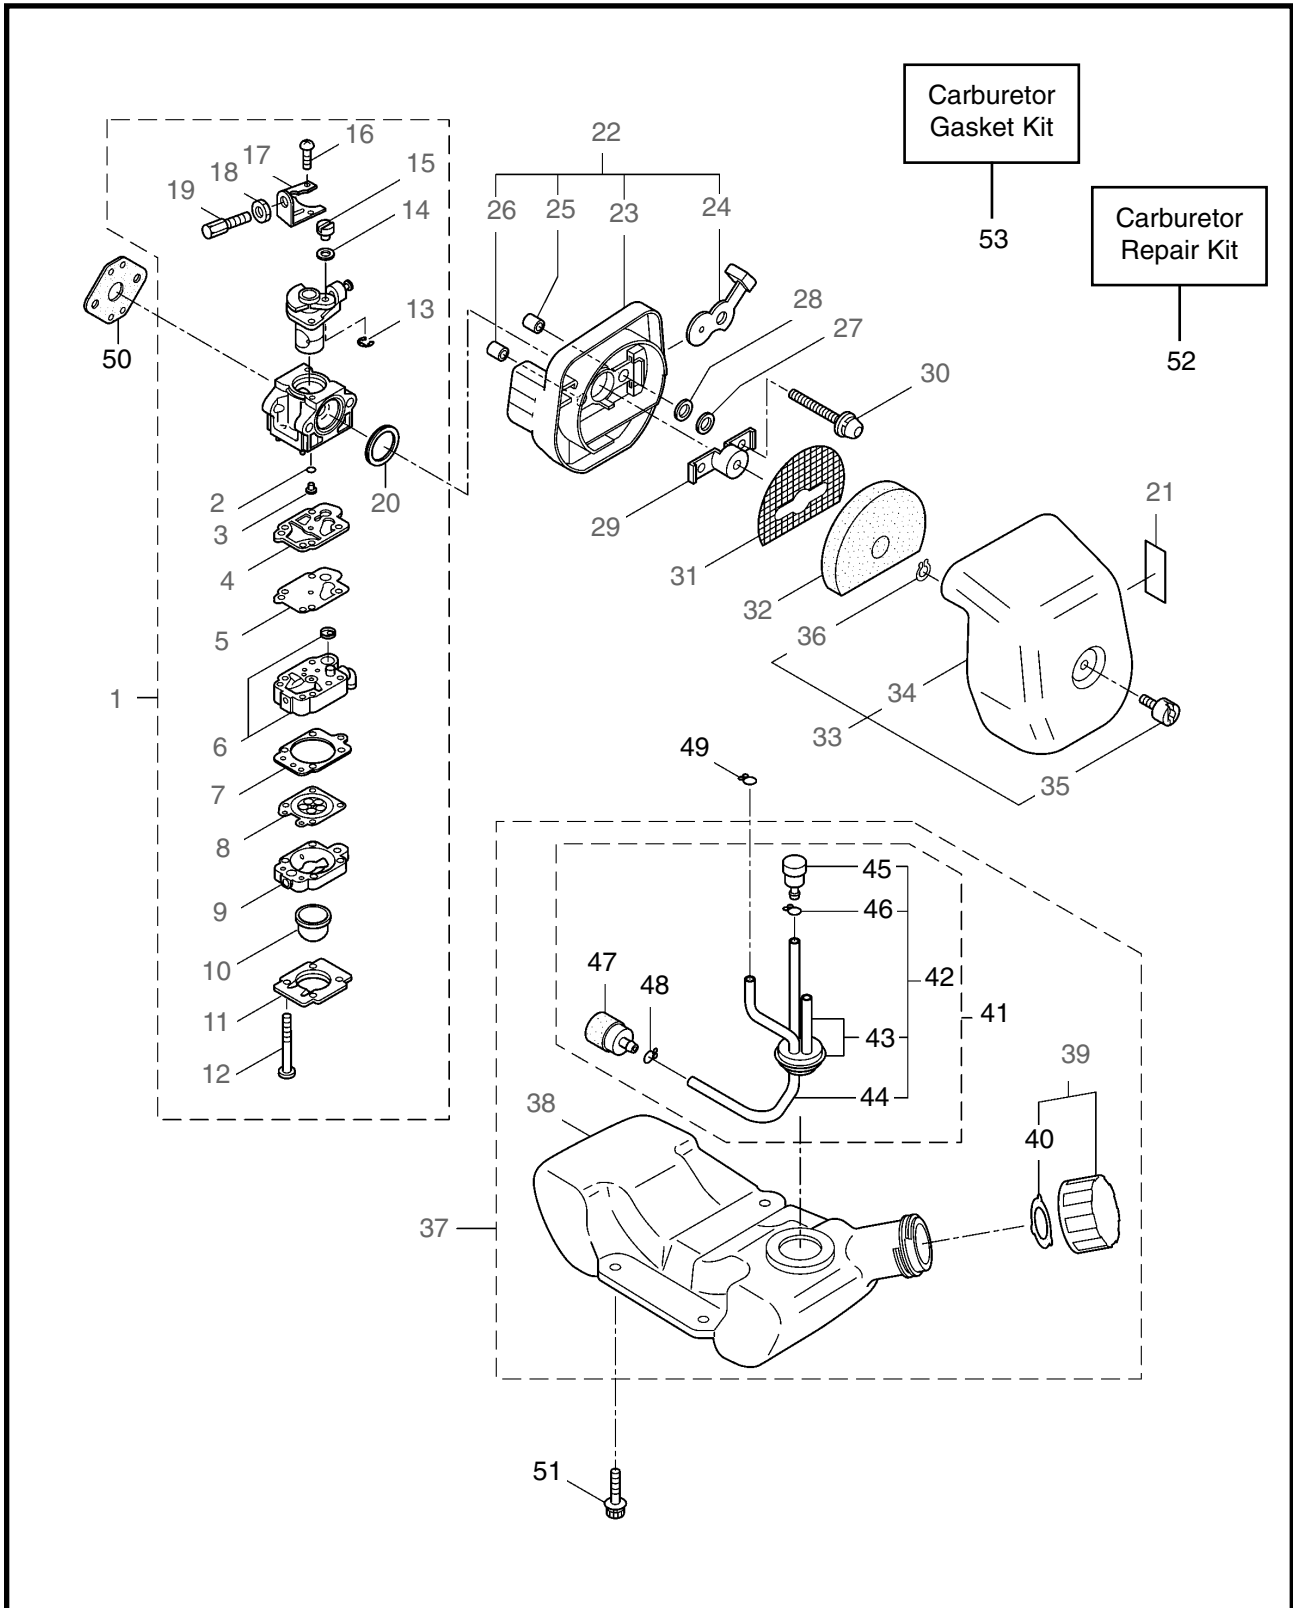

CARBURETOR AND FUEL TANK

REF #	PART #	DESCRIPTION	Q'TY.	NOTES
40	261105	Gasket	1	
41	268062	Fuel Pipe Pick-up Ass'y	1	Incl.42-48
42	268185	Fuel Pipe Ass'y	1	Incl.43-46
43	268497	Fuel Pipe & Grommet	1	
44	262649	Fuel Pipe	1	
45	261590	Breather	1	
46	261117	Clip	1	
47	264653	Filter Ass'y	1	
48	261117	Clip	1	
49	261117	Clip	1	
50	269762	Gasket	1	
51	280140	Cap Screw	3	M5x25
52	840859	Carburetor Repair Kit	1	
53	840860	Carburetor Gasket Kit	1