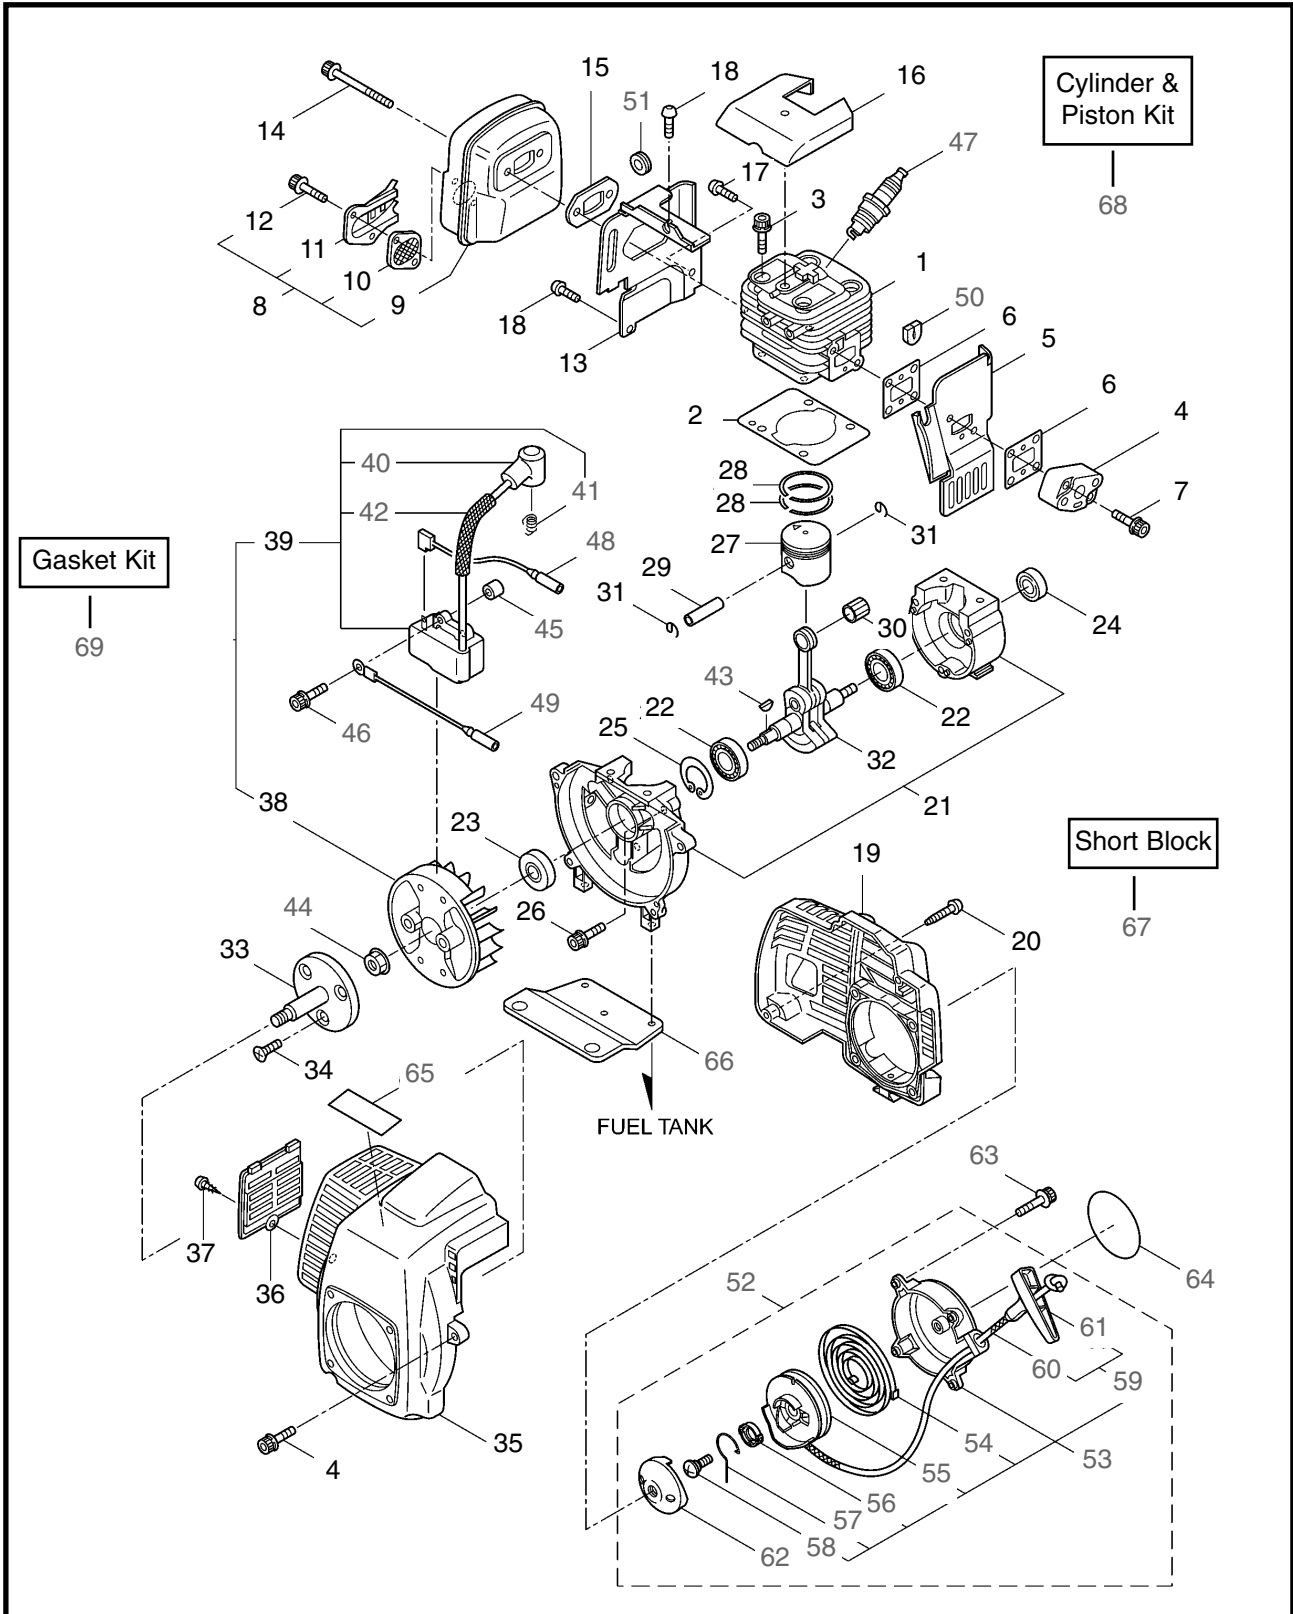

**4** ILLUSTRATED PARTS LIST  
**MP2530CE**

**MAIN BODY**

<b>REF #</b>	<b>PART #</b>	<b>DESCRIPTION</b>	<b>Q'TY.</b>	<b>NOTES</b>
40	210418	Box Spanner	1	13x19x(+)
41	547584	Instruction Manual	1	MP2530CE
42	013918	O-Ring	1	
43	081426	Screw (M5X15)	1	
44	182736	Nut	1	

**6** ILLUSTRATED PARTS LIST  
**MP2530CE**

**ENGINE**

Ref #	Part #	Description	Q'ty.	Notes
1	268687	Cylinder	1	New gasket required
2	268231	Gasket	1	
3	261250	Cap Screw	8	M5x20
4	266317	Insulator	1	
5	268233	Air Duct	1	
6	261171	Gasket	2	
7	268563	Cap Screw	2	M5x25
8	268996	Muffler Ass'y	1	Incl. 9-12
9	269651	Muffler	1	
10	267056	Spark Arrester	1	
11	267053	Tail	1	
12	265107	Cap Screw	2	M4x10
13	268235	Plate	1	
14	266402	Cap Screw	2	M5x55
15	268019	Gasket	1	
16	268468	Protector	1	
17	265107	Cap Screw	1	M4x10
18	268195	Cap Screw	2	M5x10
19	268238	Cylinder Cover	1	
20	266000	Tapping Screw	2	
21	268241	Crankcase	1	
22	261491	Bearing	2	#6001C3
23	262198	Oil Seal	1	
24	261386	Oil Seal	1	
25	055185	Snap Ring	1	
26	261612	Cap Screw	3	M5x30
27	268782	Piston	1	
28	265067	Piston Ring	2	(2)Required
29	265068	Piston Pin	1	
30	265225	Bearing, Needle	1	
31	261393	Clip, Piston Pin	2	
32	265141	Crankshaft/Conn.Rod Ass'y	1	
33	269481	Shaft	1	
34	264535	Screw	3	M6x15
35	268263	Fan Cover	1	
36	268389	Cover	1	
37	268390	Tapping Screw	1	4x14
38	269808	Rotor/Fan	1	
39	269713	Ignition Coil Ass'y	1	Incl. 40-42