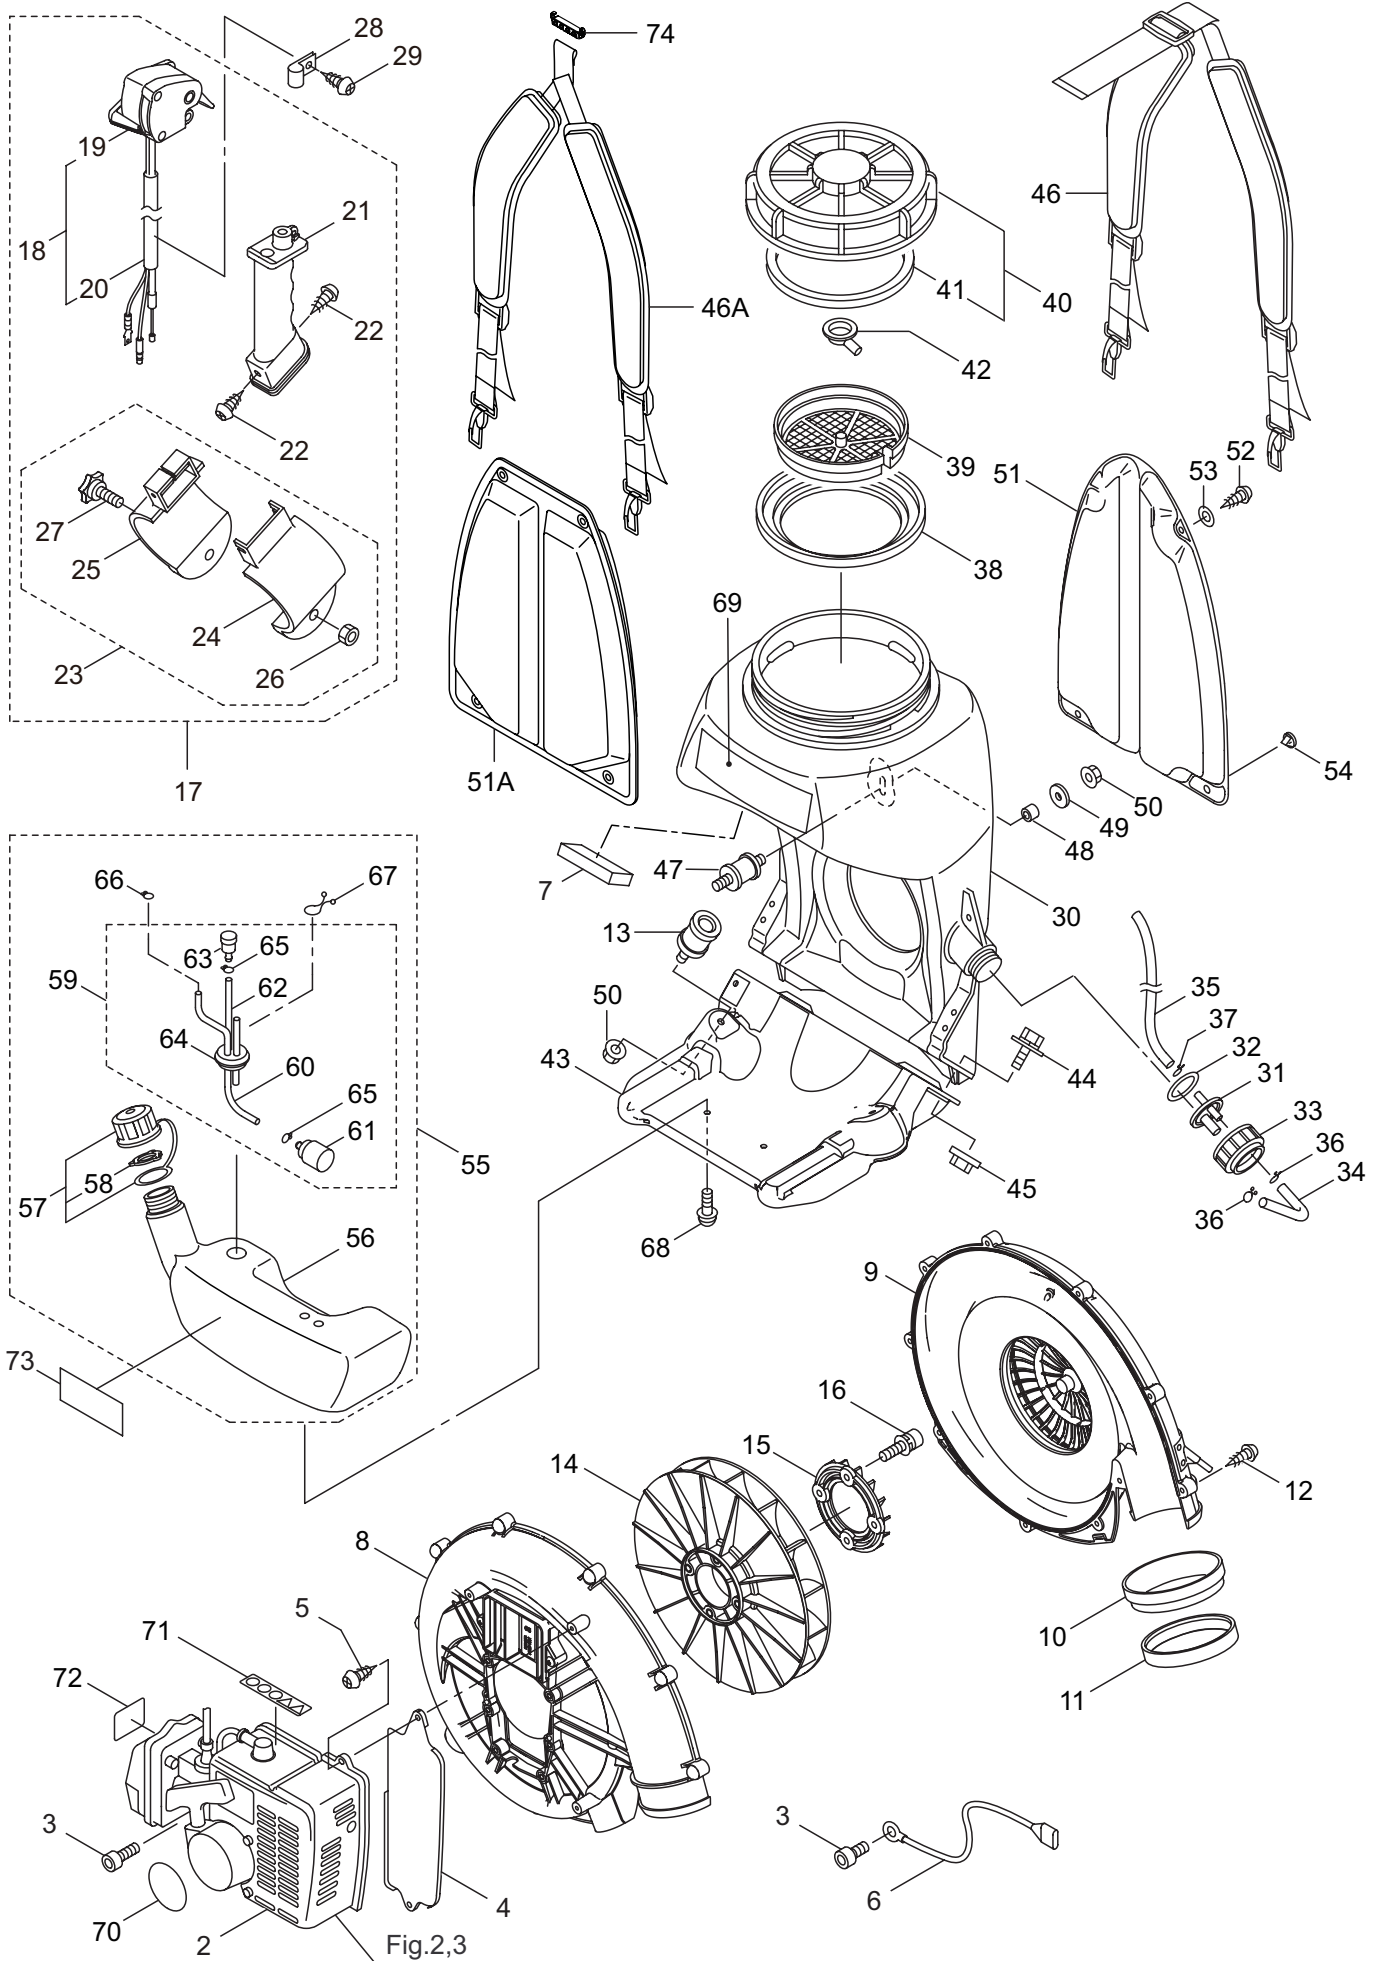

**MARUYAMA**

P/N 524307-1

1. MM181  
 FRAME & BLOWER

Fig.2,3

Ref. No.	Part No.	Part Name	Q'ty	Remarks
1-1	352828	MM181	1	
1-2	274534	Engine	1	TK065D-KG22
1-3	128142	Bolt	6	M6x30
1-4	125404	Gasket	1	
1-5	127295	Screw	3	M5x16(P-type)
1-6	108634	Ground Wire	1	AVS0.5Bx120
1-7	128143	Sheet	1	
1-8	125405	Fan Case (Engine Side)	1	
1-9	127718	Fan Case (Frame Side)	1	Incl.10
1-10	119160	Collar	1	
1-11	119161	Rubber Band	1	
1-12	130420	Tapping Screw	10	M5x25
1-13	120615	Buffer	2	
1-14	128908	Fan	1	
1-15	128910	Ring	1	
1-16	128911	Bolt	4	M6x40
1-17	125755	Throttle Ass'y	1	Incl.18-27
1-18	125782	Throttle Lever Ass'y	1	Incl.19,20
1-19	125756	Throttle	1	
1-20	125757	Throttle Wire Ass'y	1	
1-21	118811	Grip	1	
1-22	127297	Screw	2	M5x20
1-23	122609	Band	1	Incl.24-27
1-24	122414	Holder, (A)	1	
1-25	122416	Holder, (B)	1	
1-26	127298	Nut	1	M6
1-27	127299	Knob Bolt	1	M6x30
1-28	126049	Clamp	1	
1-29	127300	Screw	1	M5x18
1-30	127723	Chemical Tank	1	
1-31	127729	Joint	1	
1-32	108629	Packing	1	
1-33	127810	Cap	1	
1-34	127798	Hose	1	6x9x150L
1-35	127727	Hose	1	6x9x600L
1-36	112530	Hose Band	2	
1-37	125370	Hose Clamp	1	
1-38	101834	Cover	1	
1-39	131152	Strainer	1	
1-40	128351	Cap, Chemical Tank	1	Incl.41
1-41	103194	Packing	1	
1-42	101915	Inner Cap	1	
1-43	125765	Backpack Frame B	1	
1-44	127301	Bolt	4	M6x20(SM)
1-45	127228	Nut	4	M6

## 2. MM181 ENGINE (Cylinder, Crankcase)

Ref. No.	Part No.	Part Name	Q'ty	Remarks
2-46	416177	Screw	1	
2-47	426350	Washer	1	
2-48	419588	Screw	4	
2-49	419583	Starting Pulley	1	Incl.50-52
2-50	419581	Pawl	2	
2-51	944226	Snap Ring	2	
2-52	416281	Spring	2	