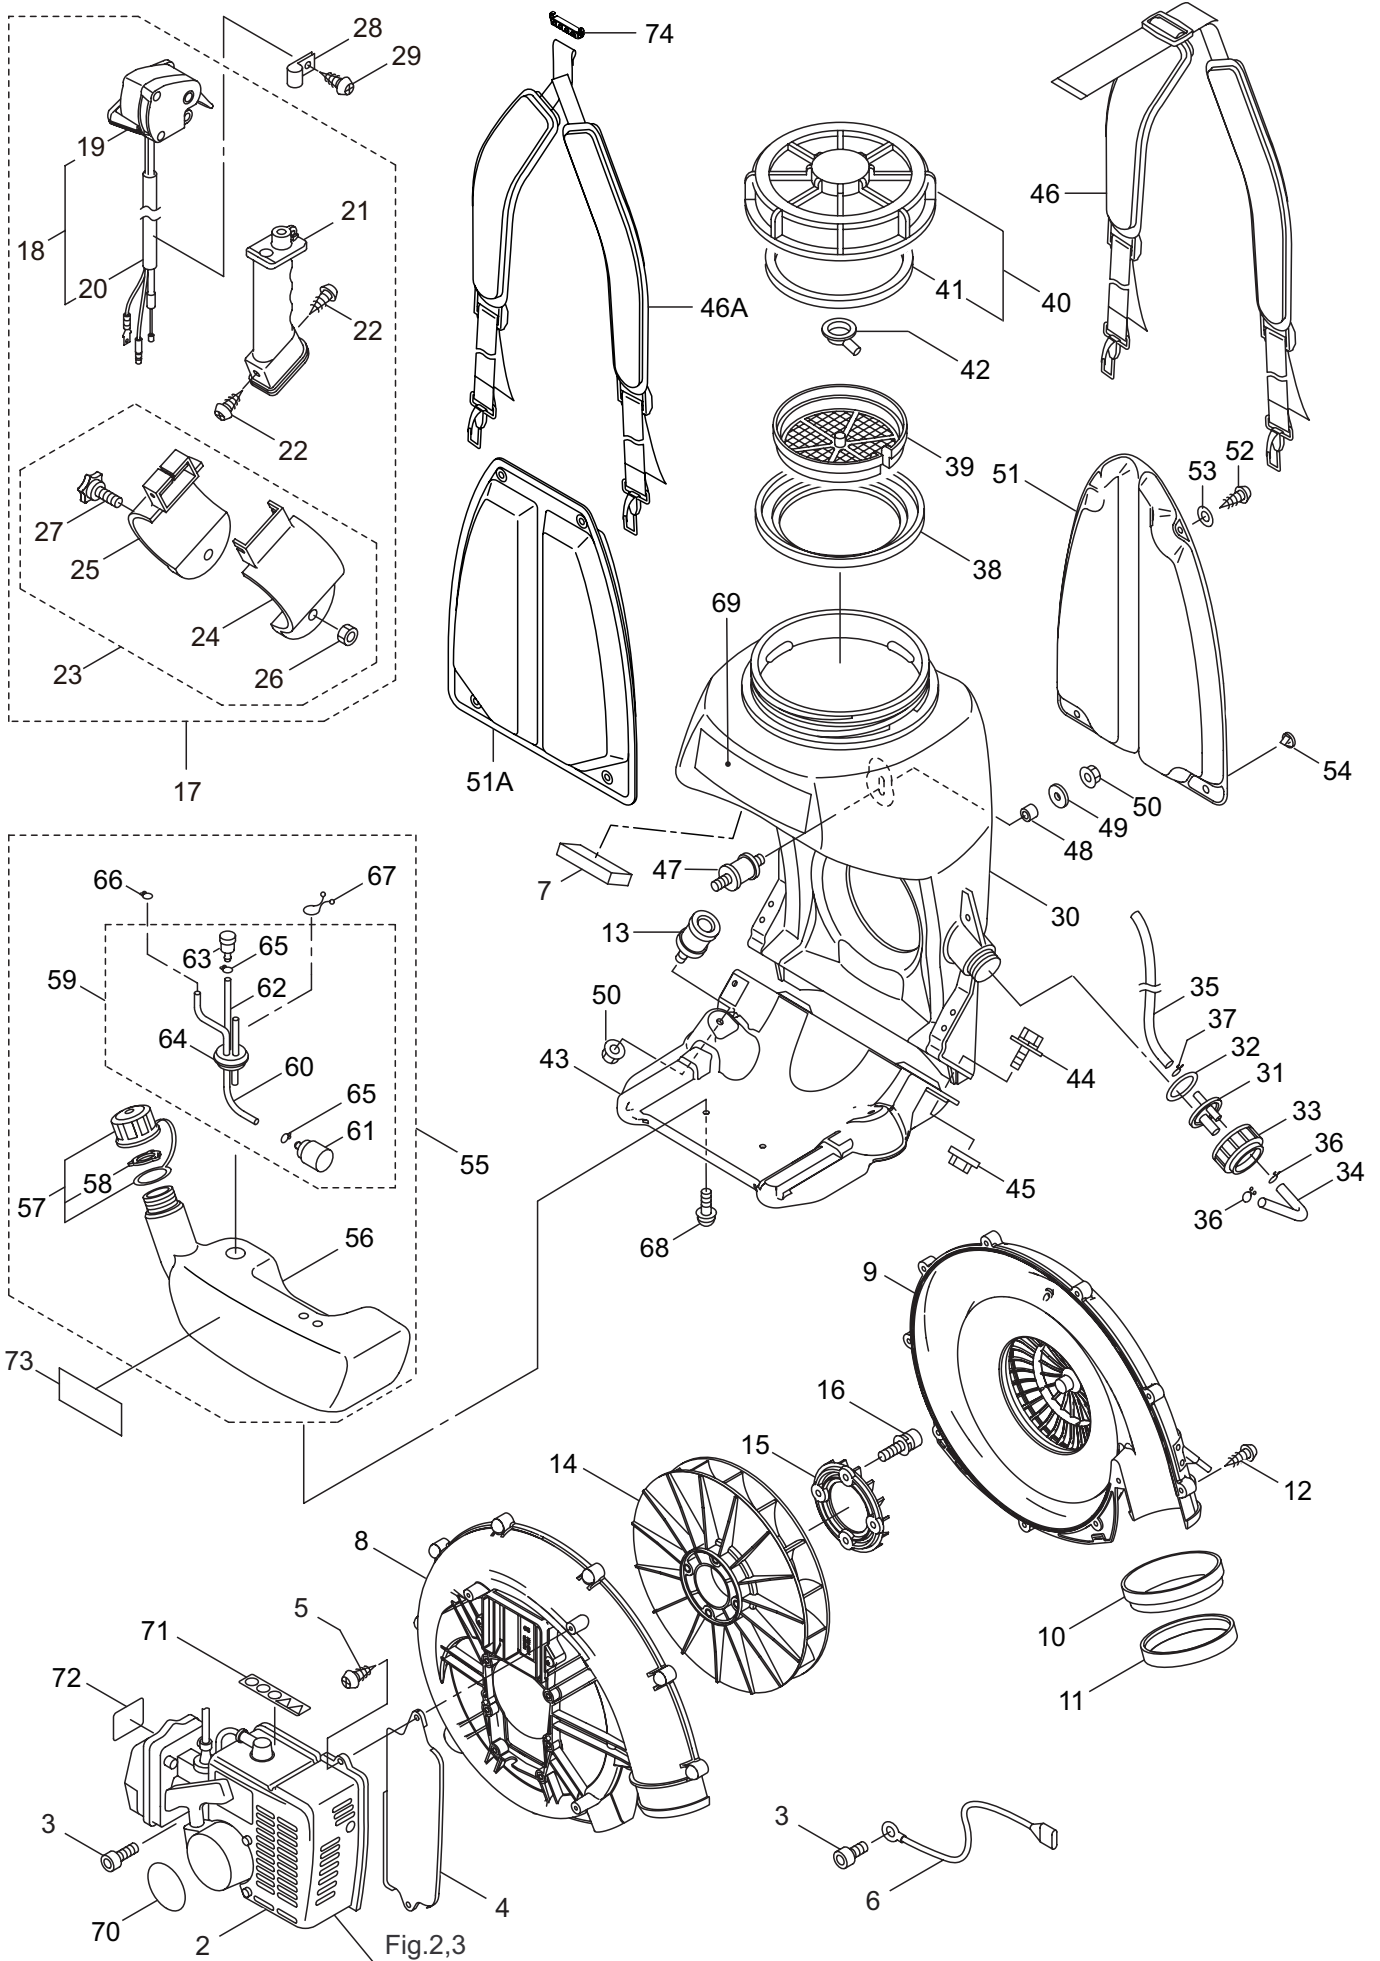

1. MM181
FRAME & BLOWER

Ref. No.	Part No.	Part Name	Q'ty	Remarks
1-46	129216	Shoulder Strap Ass'y	1	-09.2016.
1-46A	278018	Shoulder Strap Ass'y	1	10.2016.-
1-47	101877	Buffer	1	
1-48	120616	Collar	1	
1-49	120617	Packing	1	
1-50	127228	Nut	3	M6
1-51	127513	Cushion Pad	1	-09.2016.
1-51A	278020	Cushion Pad	1	10.2016.-
1-52	126758	Screw	2	M6x8
1-53	106352	Packing	2	5.5x16xt1.5
1-54	100749	Fastener	2	#7
1-55	131498	Fuel Tank Ass'y	1	Incl.56-67
1-56	131493	Fuel Tank	1	
1-57	289046	Tank Cap Ass'y	1	Incl.58
1-58	287058	Gasket	1	
1-59	131292	Fuel Tube Ass'y	1	Incl.60-65
1-60	131291	Pipe	1	
1-61	267328	Fuel Filter Ass'y	1	
1-62	131290	Over Flow Pipe	1	
1-63	261590	Breather	1	
1-64	268065	Grommet	1	
1-65	261117	Clip	2	
1-66	261117	Clip	1	
1-67	131328	Clamp	1	
1-68	125561	Screw	2	M5x14
1-69	277166	Label	1	
1-70	130600	Label	1	
1-71	266959	Label	1	Caution
1-72	125747	Label	1	
1-73	121132	Label	1	Caution
1-74	278014	Rod	1	10.2016.-