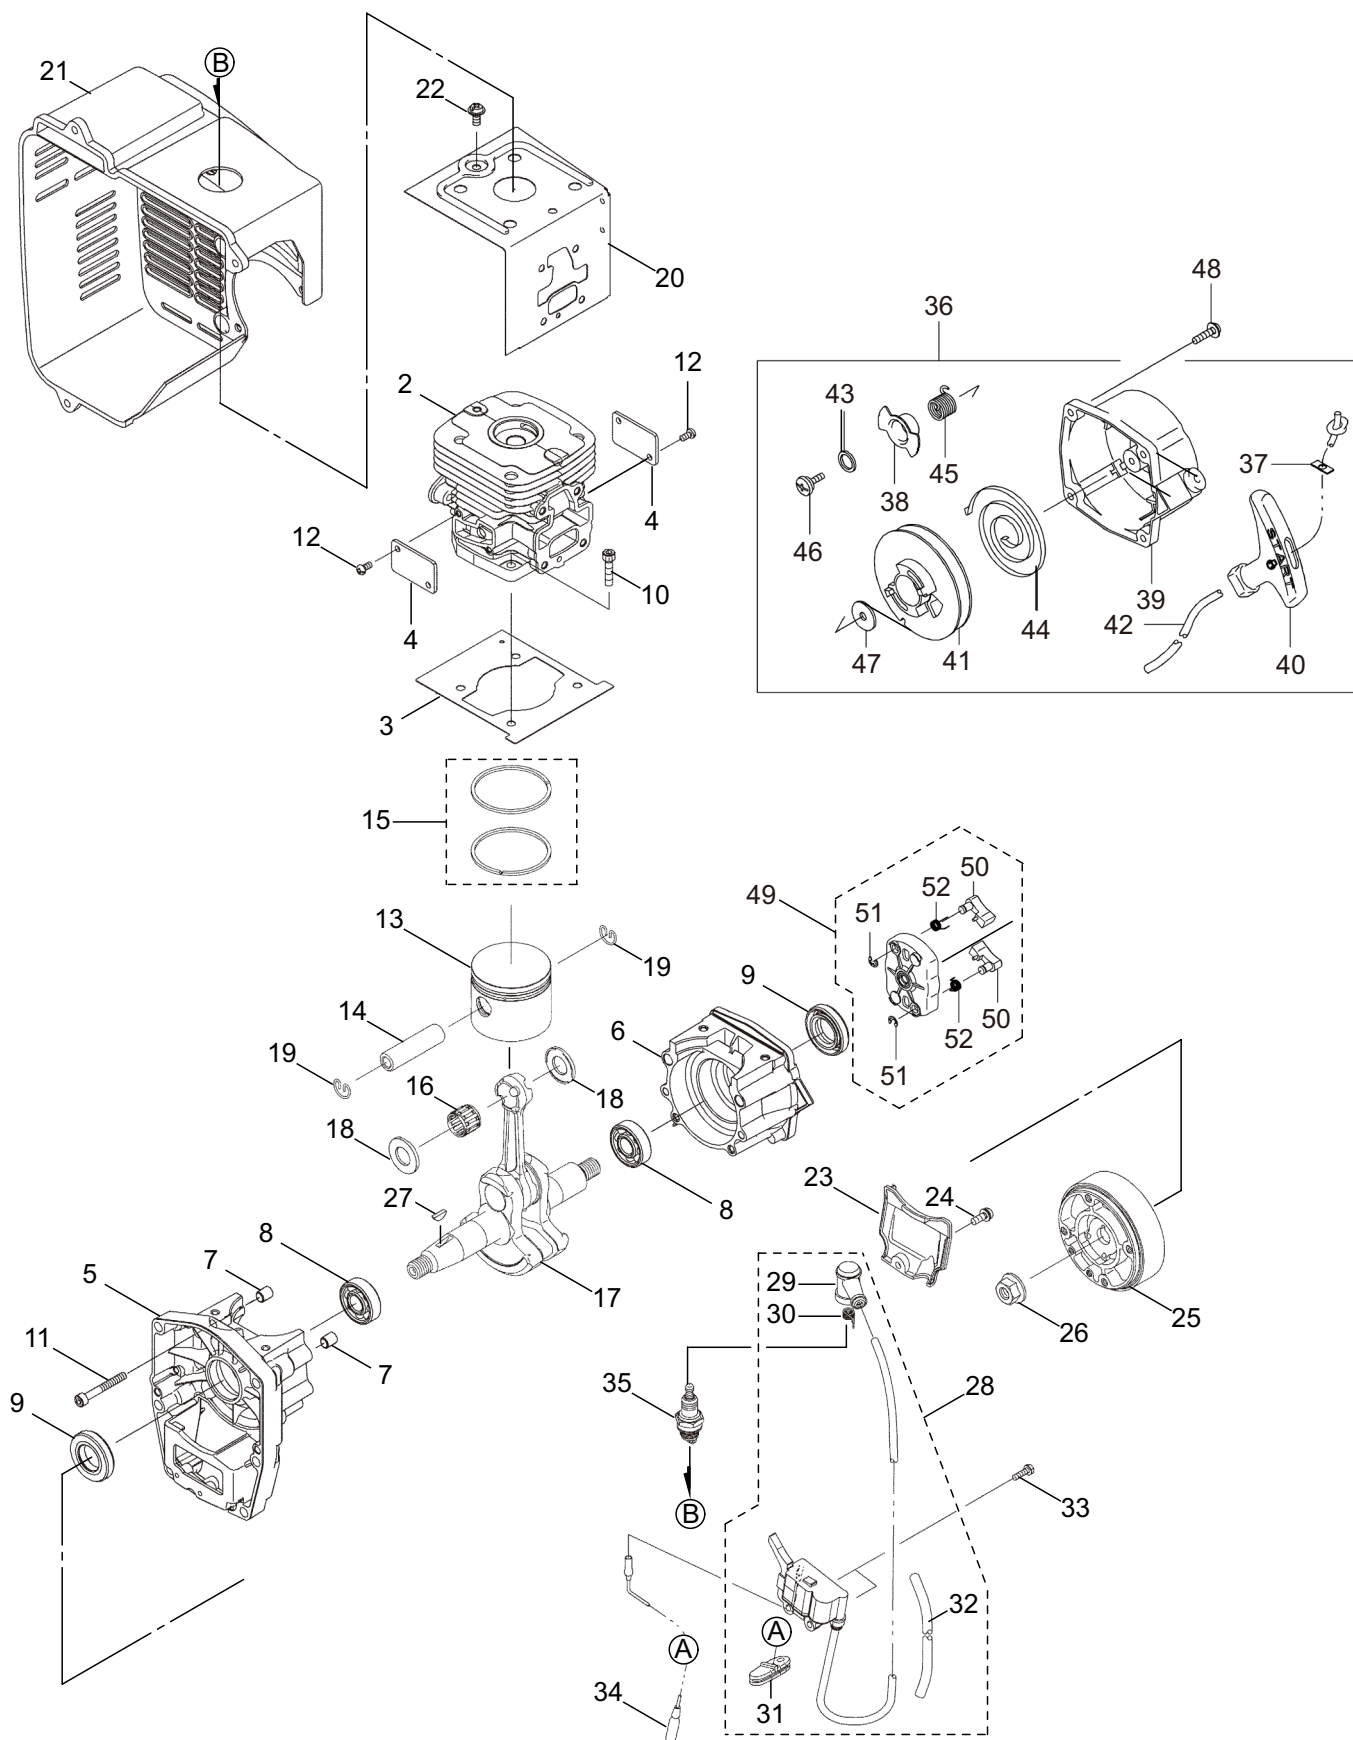

2. MM181 ENGINE (Cylinder, Crankcase)

Ref. No.	Part No.	Part Name	Q'ty	Remarks
2-46	416177	Screw	1	
2-47	426350	Washer	1	
2-48	419588	Screw	4	
2-49	419583	Starting Pulley	1	Incl.50-52
2-50	419581	Pawl	2	
2-51	944226	Snap Ring	2	
2-52	416281	Spring	2