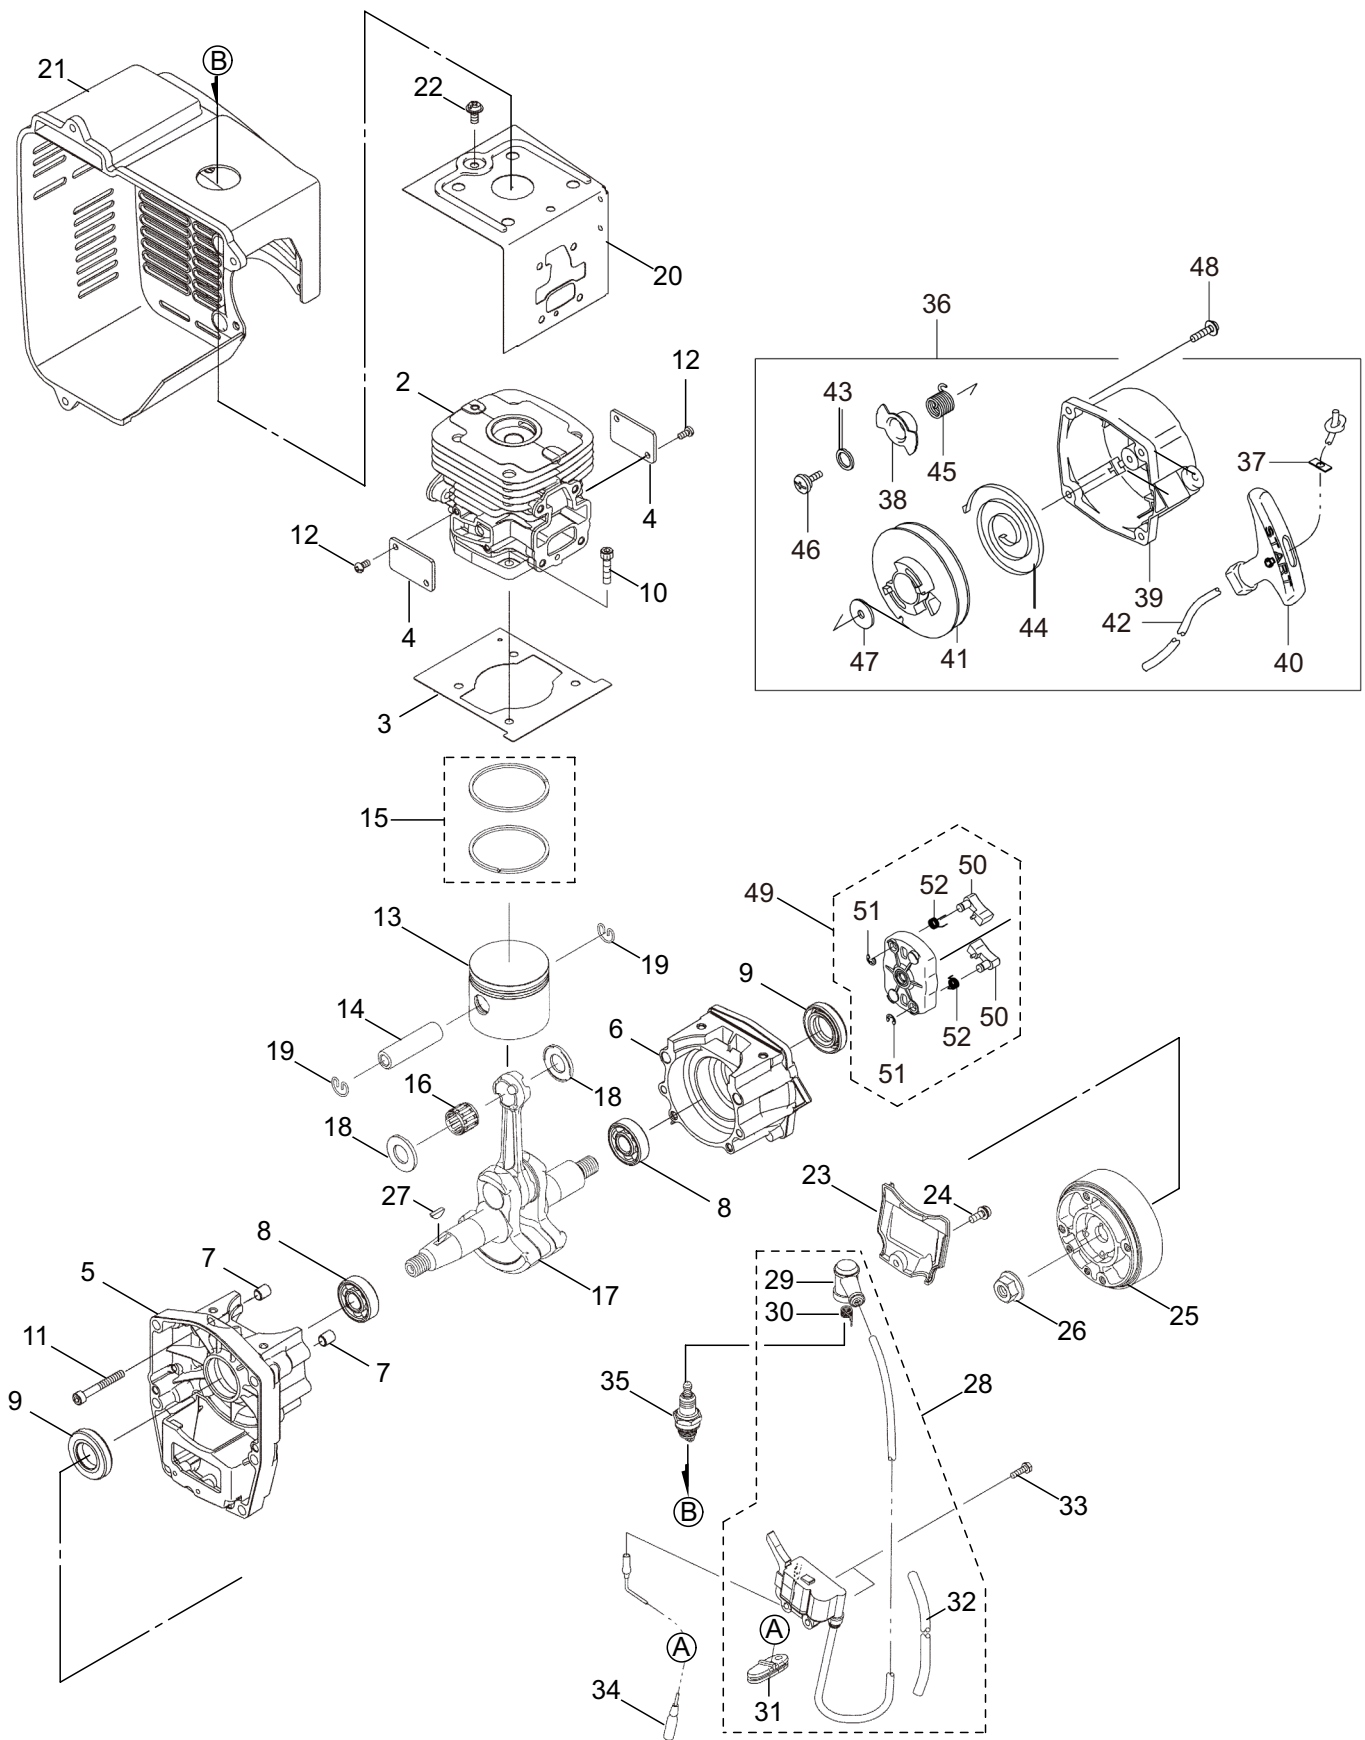

2. MM181 ENGINE (Cylinder, Crankcase)

Ref. No.	Part No.	Part Name	Q'ty	Remarks
2-1	274534	Engine	1	TK065D-KG22
2-2	426073	Cylinder	1	
2-3	426074	Gasket	1	
2-4	426075	Plate	2	
2-5	426076	Crankcase	1	
2-6	426077	Crankcase	1	
2-7	419524	Pin	2	
2-8	426078	Bearing	2	#6303C3
2-9	419527	Oil Seal	2	
2-10	416110	Bolt, Socket	4	5x20
2-11	426079	Bolt	4	5x40
2-12	416111	Screw	4	4x8
2-13	426080	Piston	1	
2-14	649322	Piston Pin	1	
2-15	426081	Piston Ring Set	1	
2-16	649325	Bearing	1	
2-17	426082	Crankshaft Ass'y	1	
2-18	426083	Spacer	2	
2-19	419536	Snap Ring	2	
2-20	426084	Shroud	1	
2-21	426342	Shroud	1	
2-22	419543	Screw	1	5x12
2-23	426086	Cover	1	
2-24	419529	Screw	1	
2-25	426087	Flywheel	1	
2-26	419554	Nut	1	10mm
2-27	419549	Key	1	
2-28	426090	Ignition Coil Ass'y	1	Incl.29-32
2-29	426088	Spark Plug Cap	1	
2-30	426089	Tarminal	1	
2-31	426093	Grommet	1	
2-32	426094	Tube	1	
2-33	419552	Bolt	2	4x14
2-34	426091	Lead Wire	1	
2-35	426092	Spark Plug	1	BPMR7A-9
2-36	426346	Recoil Starter Ass'y	1	Incl.37-47
2-37	944502	Plate	1	
2-38	426344	Retainer	1	
2-39	426345	Starter Case	1	
2-40	998437	Grip	1	
2-41	426347	Reel	1	
2-42	419586	Rope	1	
2-43	944978	Thrust Washer	1	
2-44	426348	Spiral Spring	1	
2-45	426349	Spring	1