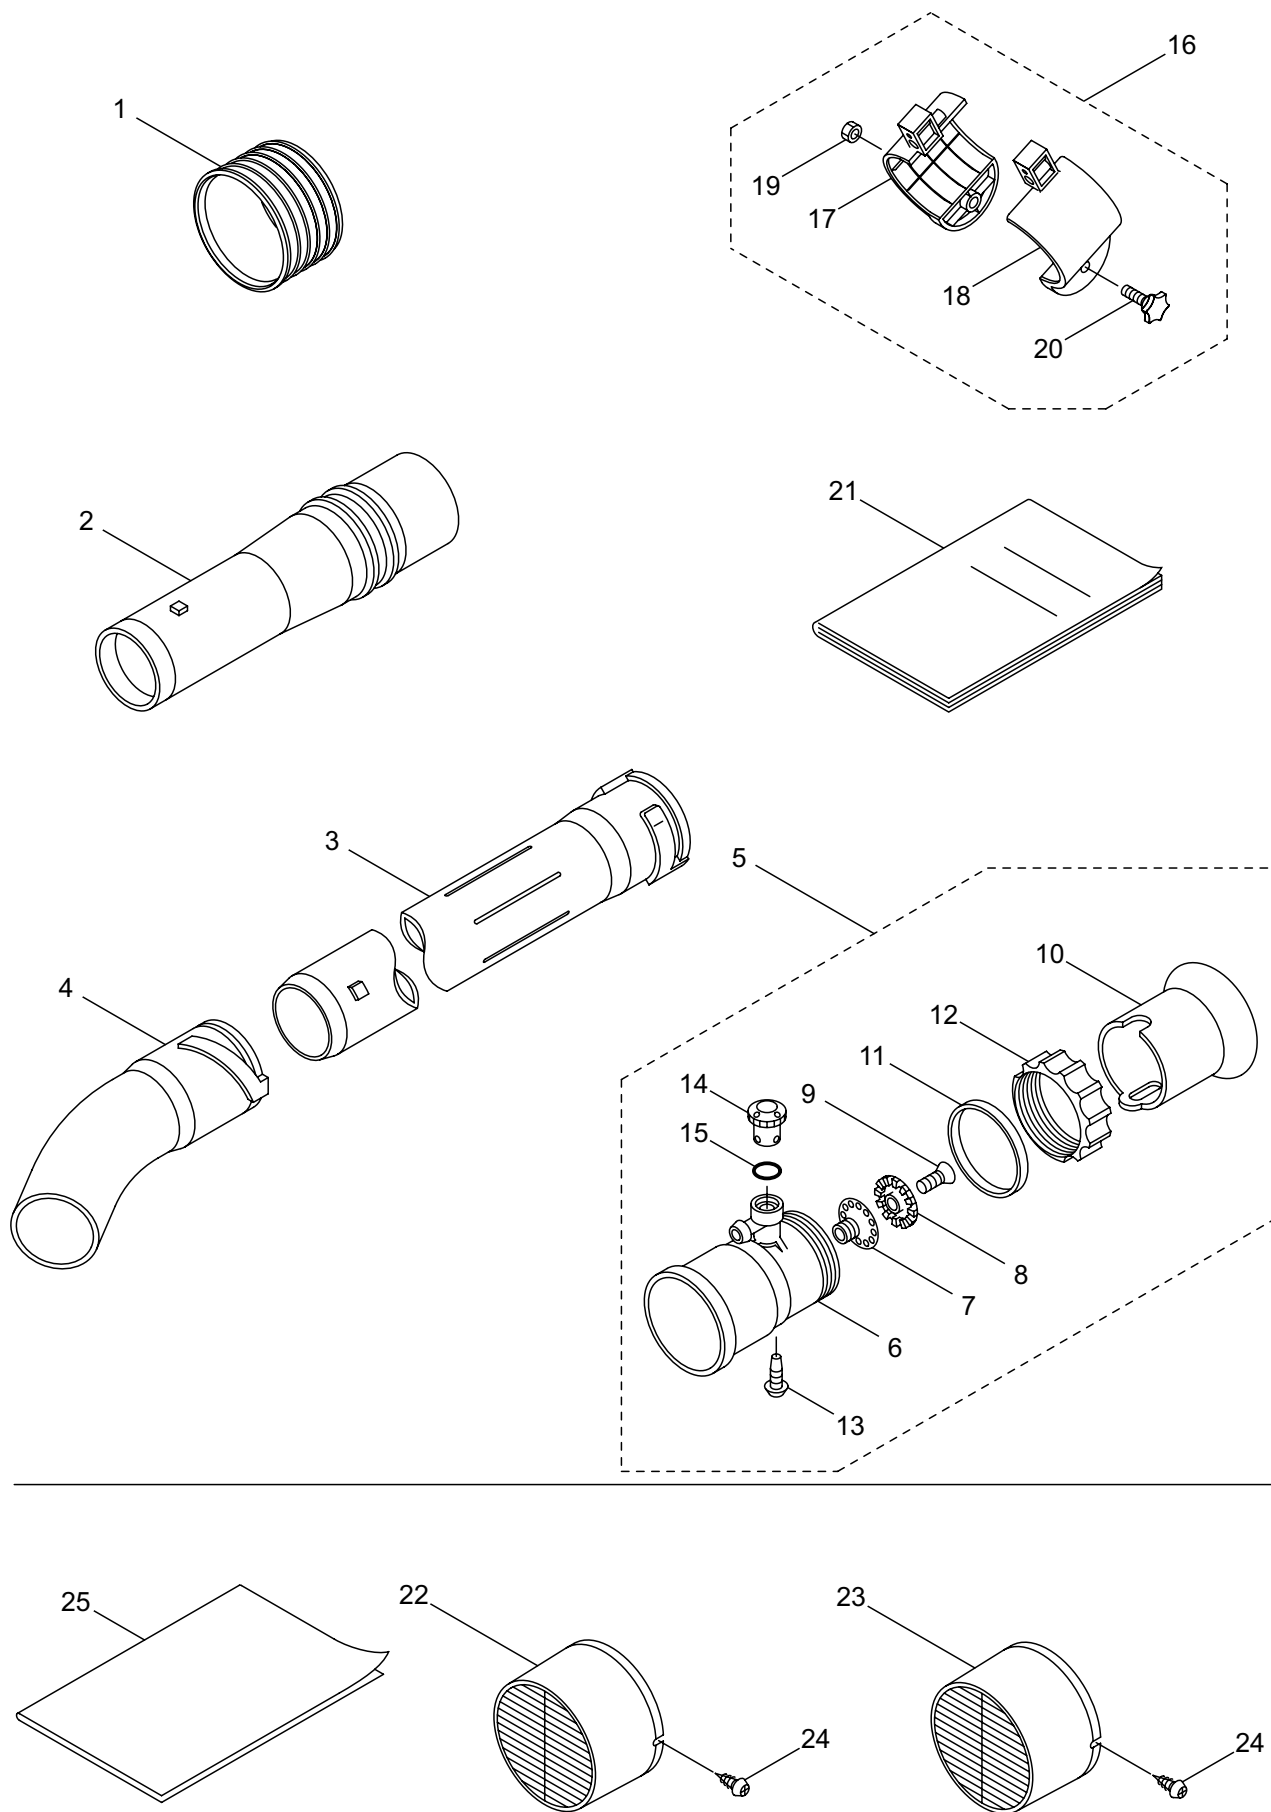

5. MM181
OPTIONAL PARTS

Ref. No.	Part No.	Part Name	Q'ty	Remarks
5-1	127789	Pipe Band	1	
5-2	106721	Swivel Pipe	1	
5-3	106762	Straight Pipe	1	370L
5-4	106725	Bent Pipe	1	
5-5	024412	Mist Nozzle Ass'y	1	Incl.6-15
5-6	029749	Mist Nozzle	1	
5-7	024801	Nozzle Tip	1	
5-8	024802	Nozzle Cap	1	
5-9	087499	Screw	1	M3x12
5-10	024803	Collar, Nozzle Head	1	
5-11	024800	Clamp Ring	1	
5-12	024804	Nut	1	M60x1.5
5-13	024811	Stopper	1	
5-14	024805	Cock	1	
5-15	011345	O-Ring	1	P12
5-16	125184	Band Ass'y	1	Incl.17-20
5-17	123132	Holder, (A)	1	
5-18	123134	Holder, (B)	1	
5-19	127298	Nut	1	M6
5-20	127299	Knob Bolt	1	M6x30
5-21	128898	Instruction Manual	1	
5-22	129312	Mist Slit Y	1	
5-23	129315	Mist Slit S	1	
5-24	089591	Screw	2	M3x6
5-25	129659	Assembly Procedure	1