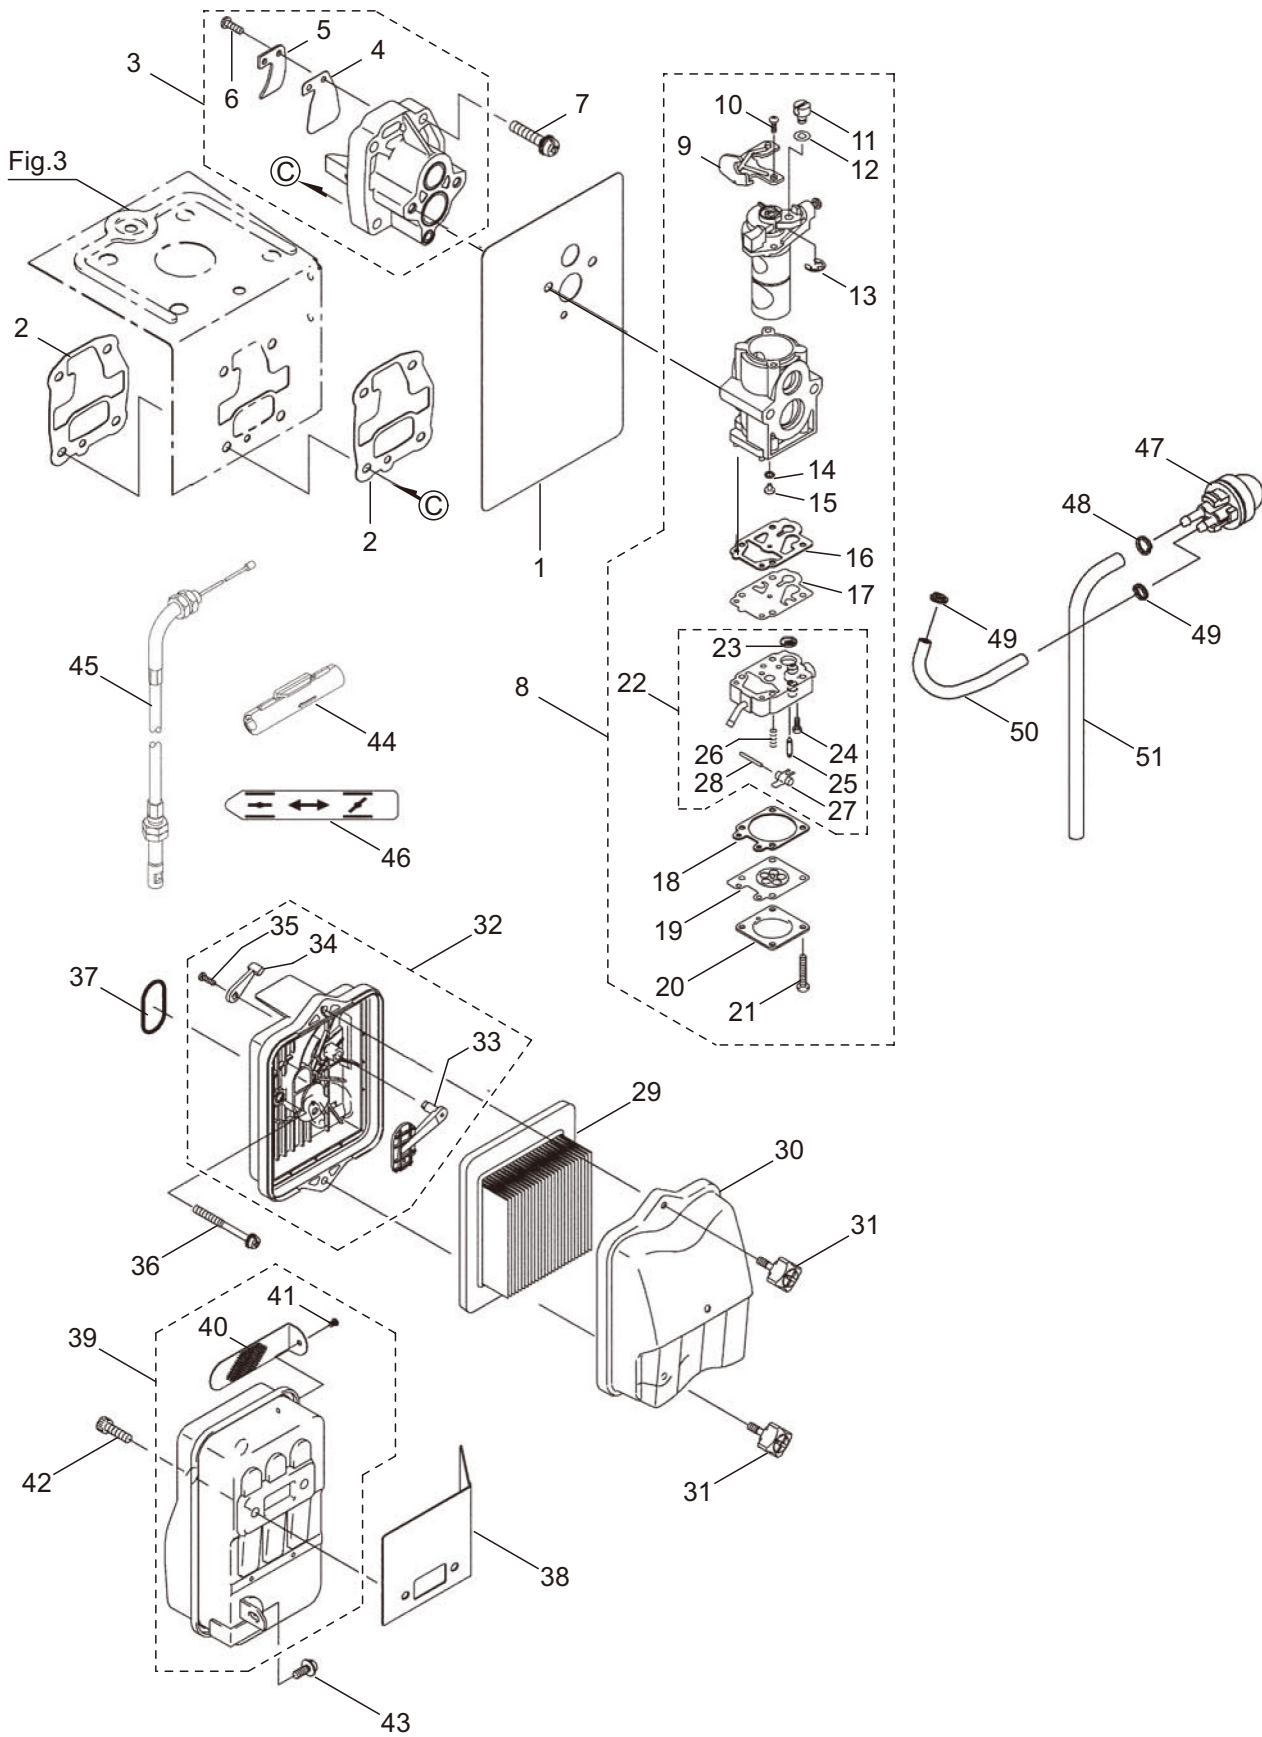

3. MM181
ENGINE (Carburetor, Air Filter)

Ref. No.	Part No.	Part Name	Q'ty	Remarks
3-46	419590	Label	1	
3-47	415374	Priming Pump	1	
3-48	419579	Clamp	1	
3-49	419580	Clamp	2	
3-50	649368	Tube	1	2.3x5x93
3-51	415375	Tube	1	3x6x145