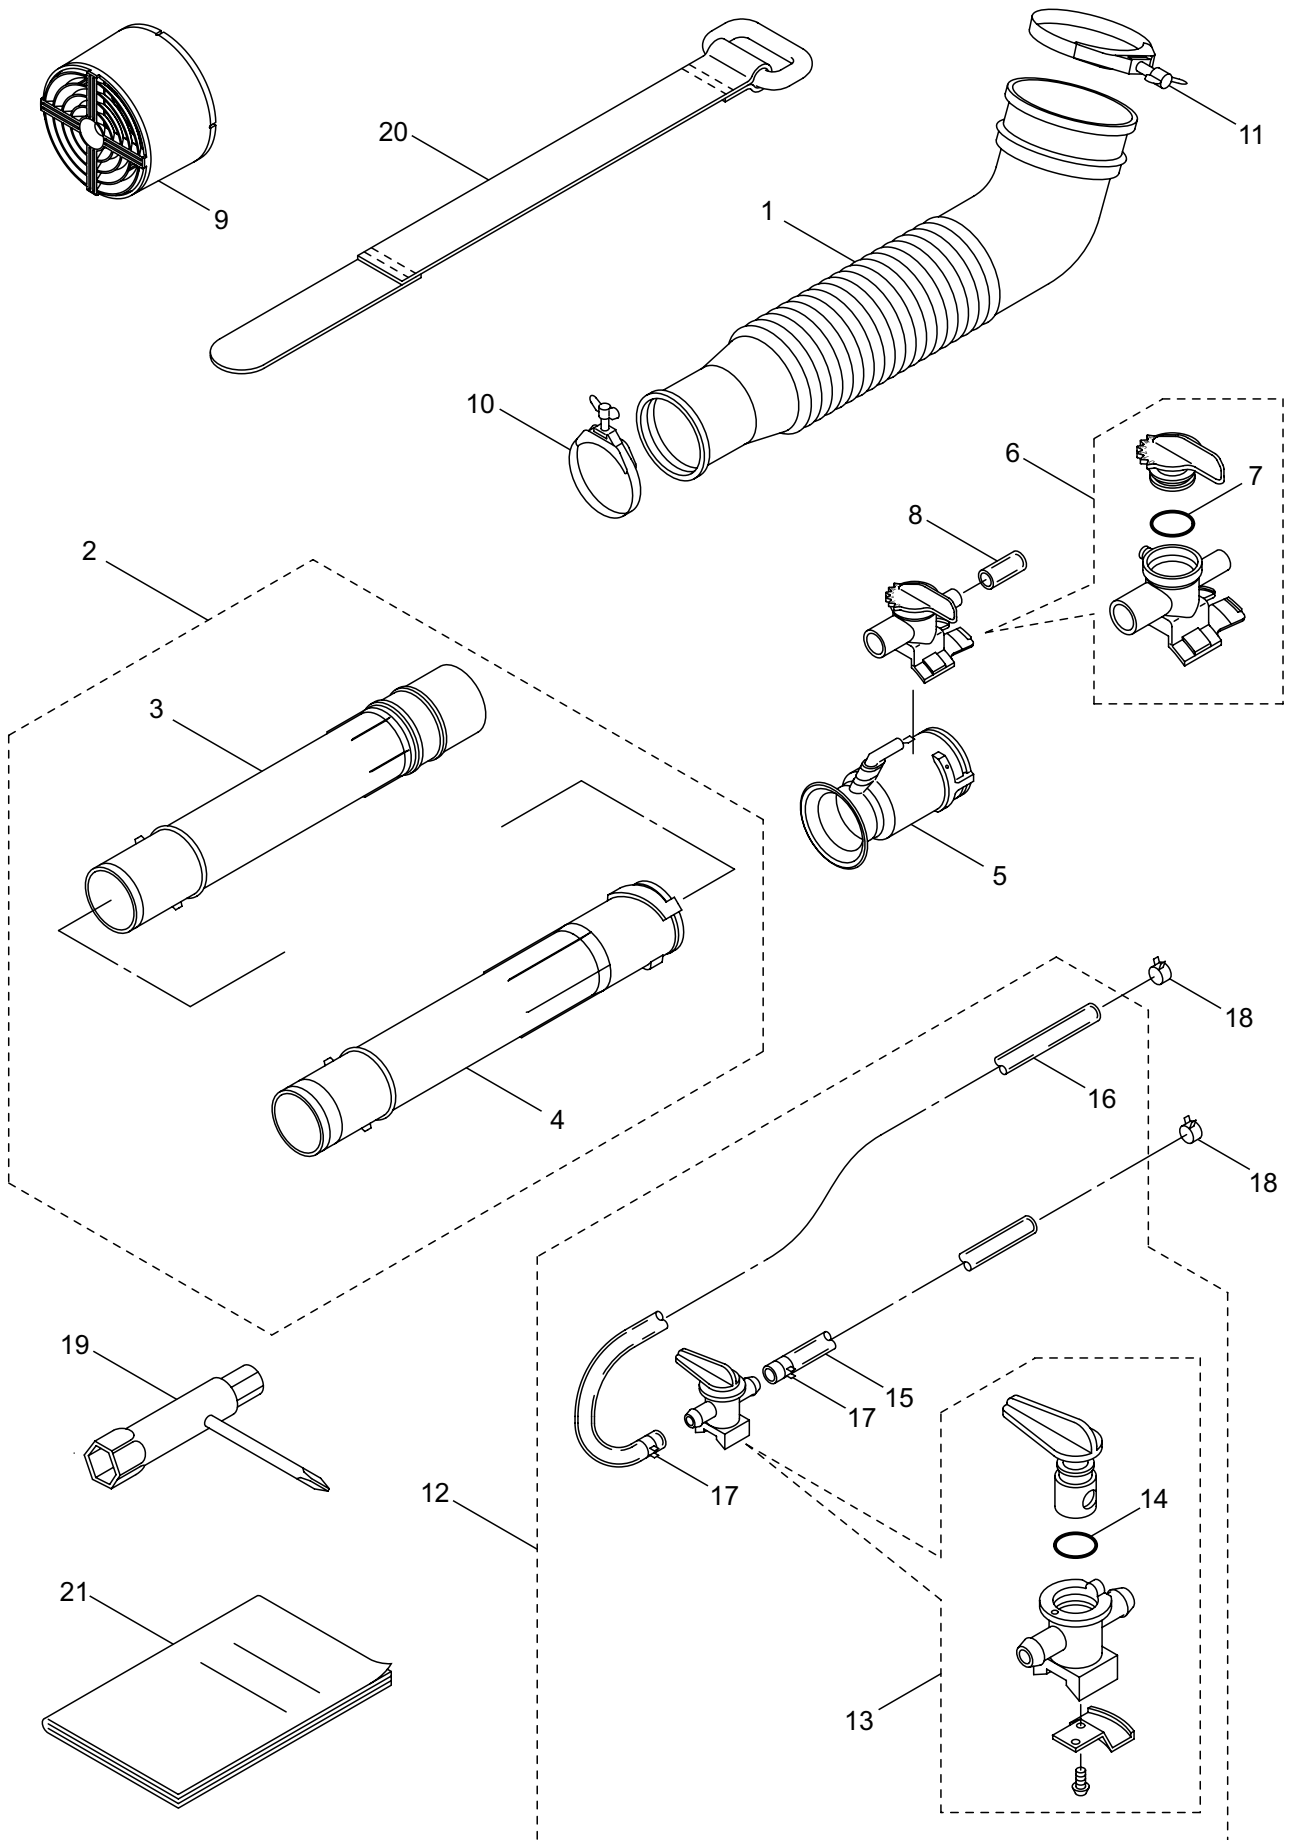

4. MM181
ACCESSORIES

Ref. No.	Part No.	Part Name	Q'ty	Remarks
4-1	123413	Flexible Pipe	1	
4-2	127724	Pipe Ass'y	1	Incl.3,4
4-3	122395	Swivel Pipe	1	
4-4	122400	Straight Pipe	1	510L
4-5	127710	Mist Nozzle Ass'y	1	
4-6	129303	Cock Ass'y	1	Incl.7
4-7	145952	O-Ring	1	P16
4-8	129307	Hose	1	9x12x25
4-9	132236	Diffusion Slit	1	
4-10	128188	Clamp Ass'y	1	#85
4-11	128189	Clamp Ass'y	1	#105
4-12	128220	Mist Hose Ass'y	1	Incl.13-17
4-13	101872	Mist Cock Ass'y	1	
4-14	019285	O-Ring	1	P11
4-15	102324	Vinyl Pipe	1	9x12x780L
4-16	024410	Vinyl Pipe	1	9x12x700L
4-17	043972	Hose Band	2	
4-18	043972	Hose Band	2	
4-19	127099	Box Spanner	1	
4-20	127720	Band	2	
4-21	277167	Instruction Manual	1	MM181