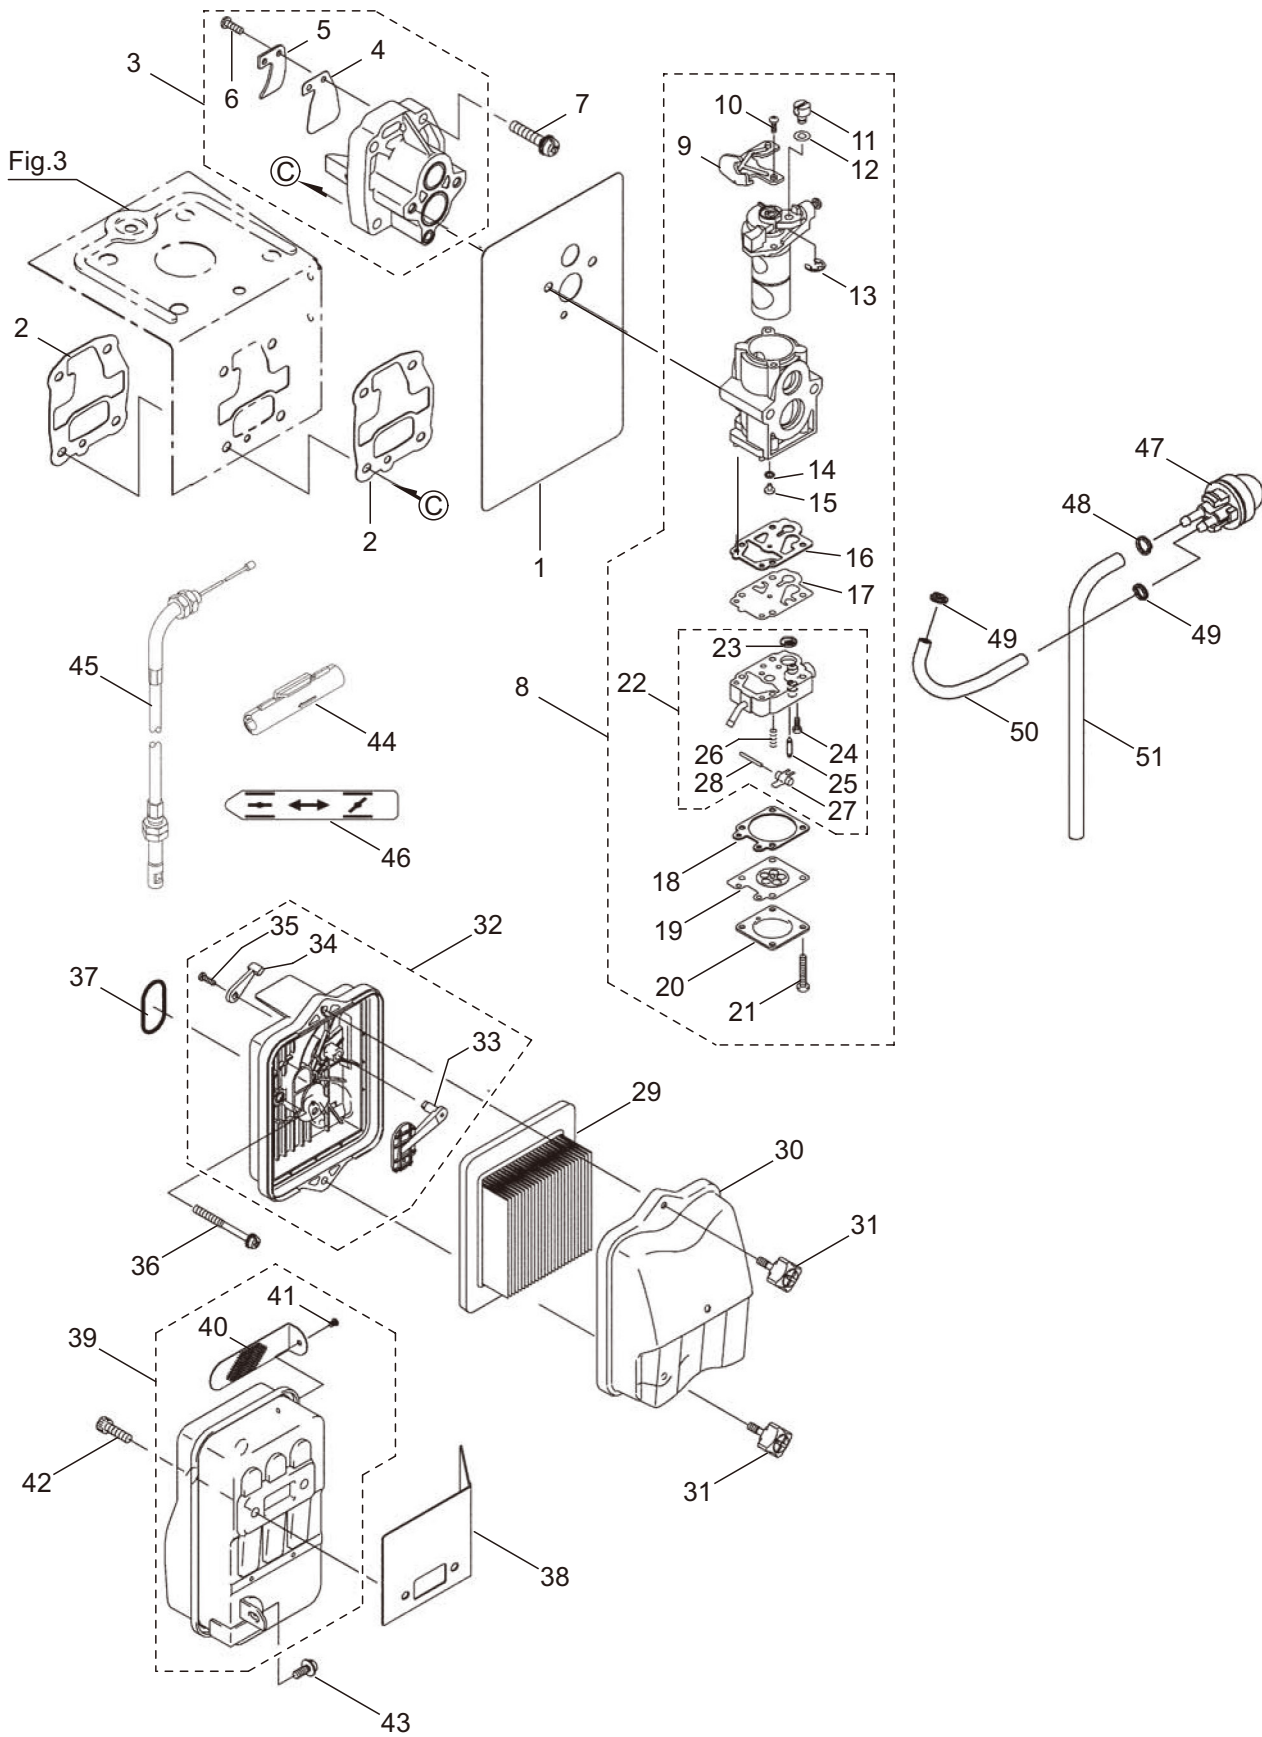

3. MM181
ENGINE (Carburetor, Air Filter)

Ref. No.	Part No.	Part Name	Q'ty	Remarks
3-1	426096	Gasket	1	
3-2	426095	Gasket	2	
3-3	426343	Reed Valve Ass'y	1	Incl.4-6
3-4	419560	Reed Valve	1	
3-5	419562	Stopper	1	
3-6	419564	Screw	2	3x12
3-7	577361	Screw	4	M5x25
3-8	426098	Carburetor Ass'y	1	Incl.9-28
3-9	649338	Bracket	1	
3-10	577179	Screw	2	
3-11	598415	Arm	1	
3-12	624532	Washer	1	
3-13	577175	Snap Ring	1	
3-14	577182	O-Ring	1	
3-15	649349	Main Jet	1	#55.5
3-16	634350	Gasket	1	
3-17	577185	Diaphragm	1	
3-18	649339	Gasket	1	
3-19	634357	Diaphragm	1	
3-20	649343	Cover	1	
3-21	649348	Screw	4	
3-22	649346	Body	1	Incl.23-28
3-23	624430	Filter	1	
3-24	624432	Screw	1	
3-25	624431	Float Valve	1	
3-26	624434	Spring	1	
3-27	624429	Lever	1	
3-28	624433	Pin	1	
3-29	426099	Air Filter Element Ass'y	1	
3-30	426102	Cap	1	
3-31	426108	Bolt	2	
3-32	426100	Case Ass'y	1	Incl.33-35
3-33	426104	Valve	1	
3-34	426103	Lever	1	
3-35	419577	Screw	1	3x10
3-36	423452	Screw	2	5x55
3-37	423450	O-Ring	1	
3-38	426101	Gasket	1	
3-39	426106	Maffler Ass'y	1	Incl.40,41
3-40	426105	Spark Arrester	1	
3-41	416161	Screw	1	
3-42	426107	Bolt	2	6x20
3-43	419529	Screw	1	
3-44	419555	Case	1	
3-45	419556	Throttle Cable	1