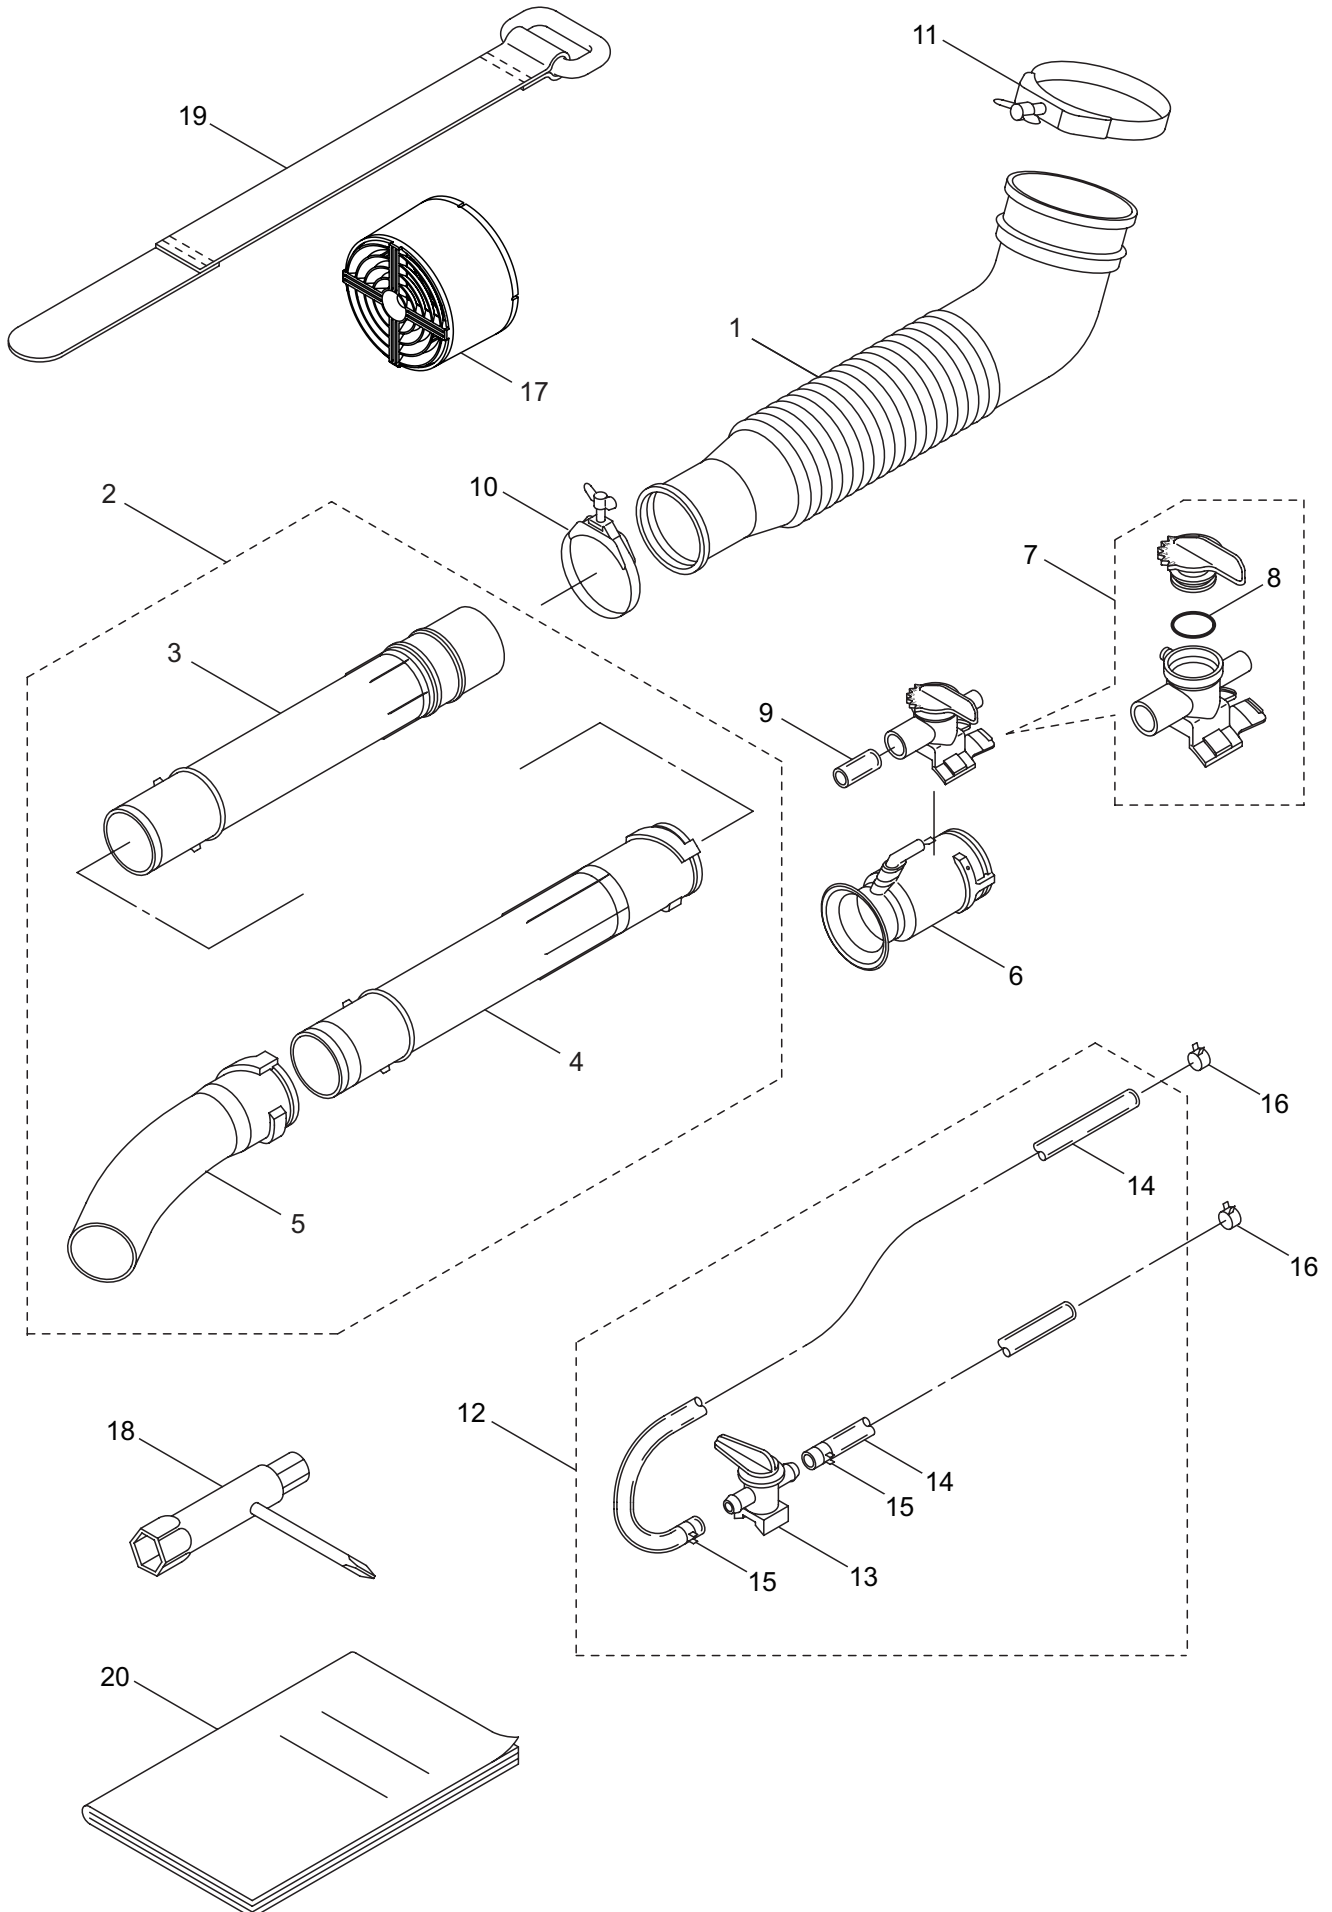

4. MM180 ACCESSORIES

Ref. No.	Part No.	Part Name	Q'ty	Remarks
4-1	123413	Flexible Pipe	1	
4-2	131519	Pipe Ass'y	1	Incl.3-5
4-3	122395	Swivel Pipe	1	
4-4	122400	Straight Pipe	1	510L
4-5	131520	Bent Pipe	1	
4-6	127710	Mist Nozzle Ass'y	1	
4-7	129303	Cock Ass'y	1	Incl.8
4-8	145952	O-Ring	1	P16
4-9	129307	Hose	1	9x12x25
4-10	128188	Clamp Ass'y	1	#85
4-11	128189	Clamp Ass'y	1	#105
4-12	274872	Mist Hose Ass'y	1	Incl.13-15
4-13	101872	Mist Cock Ass'y	1	
4-14	274873	Vinyl Pipe	2	9x12x900
4-15	043972	Hose Band	2	
4-16	043972	Hose Band	2	
4-17	132236	Diffusion Slit	1	
4-18	127099	Box Spanner	1	
4-19	127720	Band	2	
4-20	277117	Instruction Manual	1	MM180