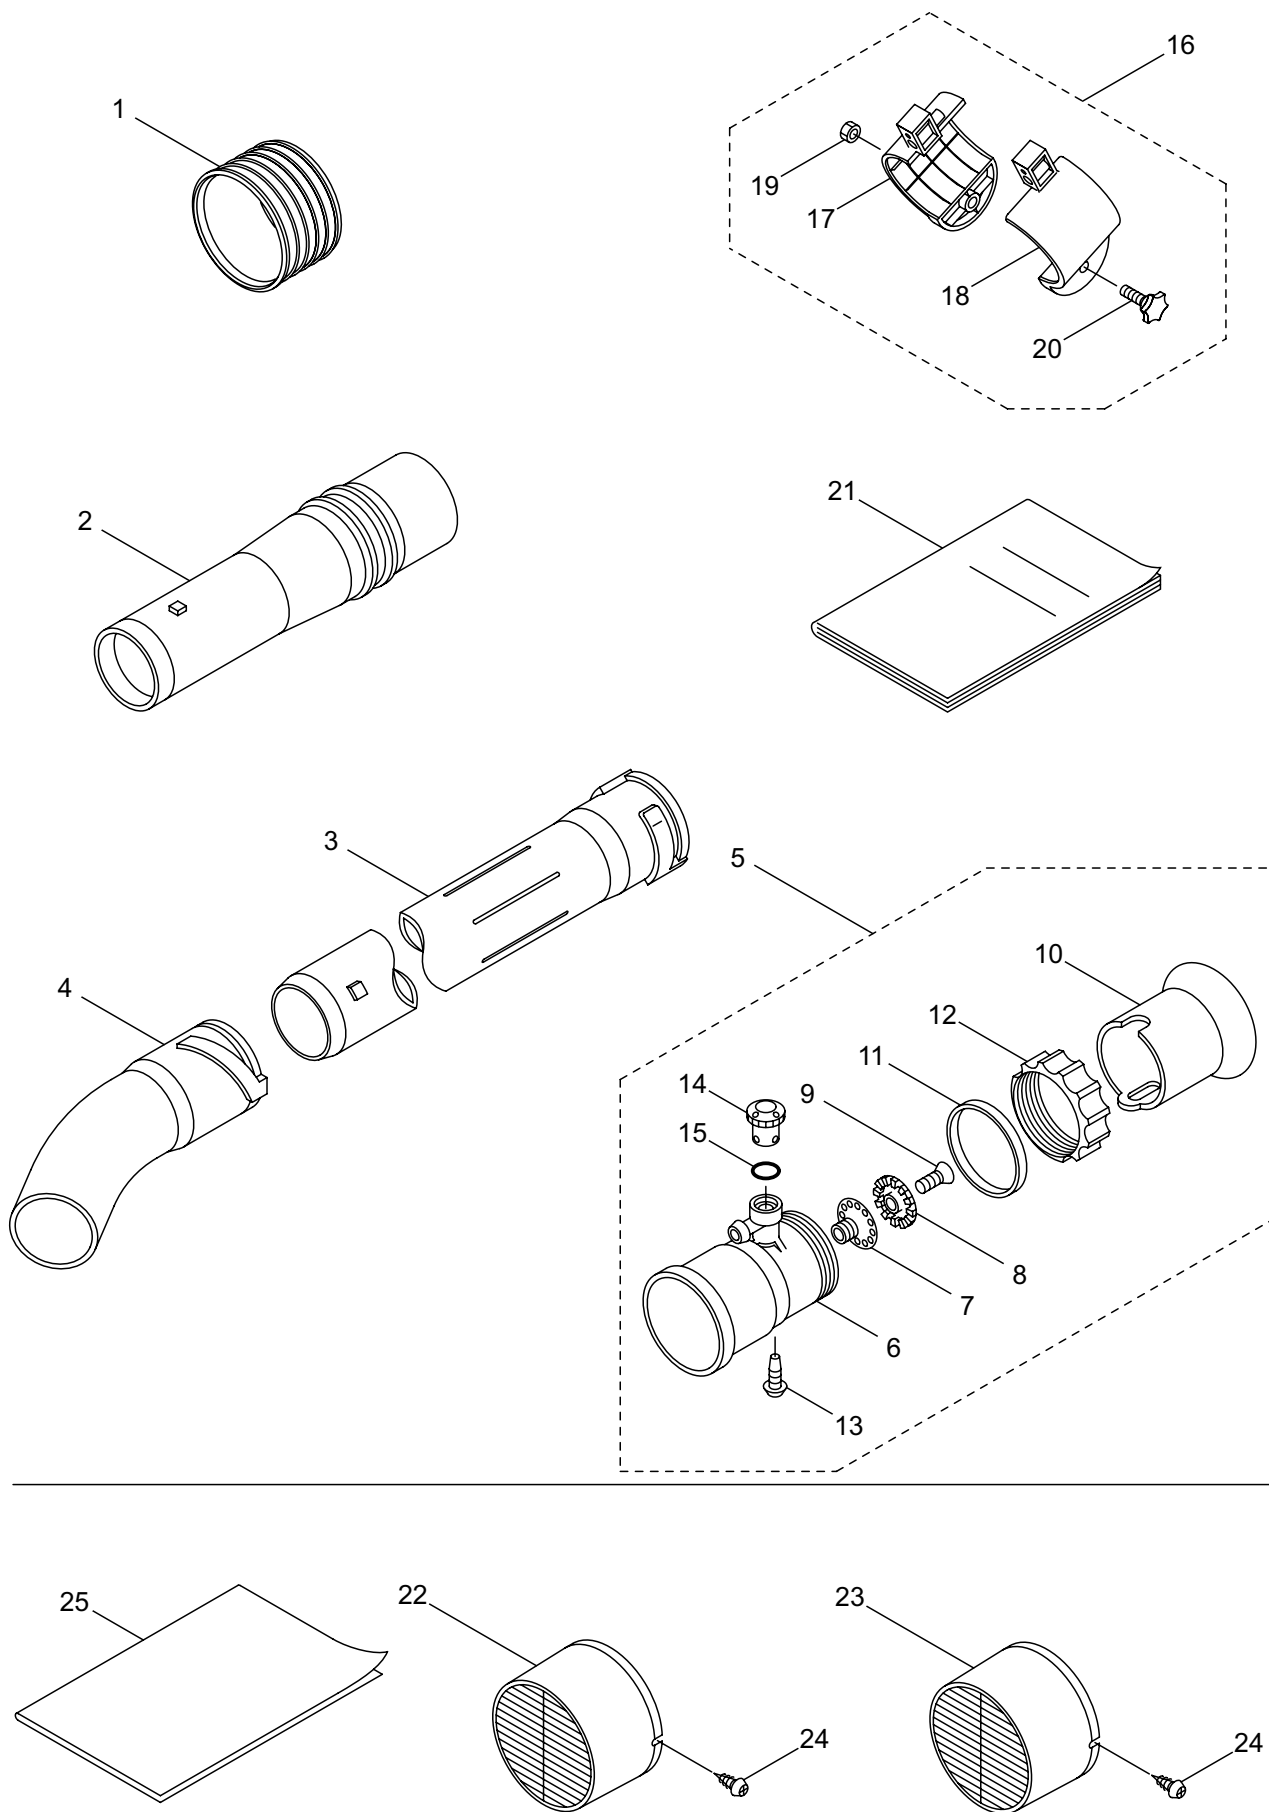

5. MM180
OPTIONAL PARTS

Ref. No.	Part No.	Part Name	Q'ty	Remarks
5-1	127789	Pipe Band	1	
5-2	106721	Swivel Pipe	1	
5-3	106762	Straight Pipe	1	370L
5-4	106725	Bent Pipe	1	
5-5	024412	Mist Nozzle Ass'y	1	Incl.6-15
5-6	029749	Mist Nozzle	1	
5-7	024801	Nozzle Tip	1	
5-8	024802	Nozzle Cap	1	
5-9	087499	Screw	1	M3x12
5-10	024803	Collar, Nozzle Head	1	
5-11	024800	Clamp Ring	1	
5-12	024804	Nut	1	M60x1.5
5-13	024811	Stopper	1	
5-14	024805	Cock	1	
5-15	011345	O-Ring	1	P12
5-16	125184	Band Ass'y	1	Incl.17-20
5-17	123132	Holder, (A)	1	
5-18	123134	Holder, (B)	1	
5-19	127298	Nut	1	M6
5-20	127299	Knob Bolt	1	M6x30
5-21	128898	Instruction Manual	1	
5-22	129312	Mist Slit Y	1	
5-23	129315	Mist Slit S	1	
5-24	089591	Screw	2	M3x6
5-25	129659	Assembly Procedure	1