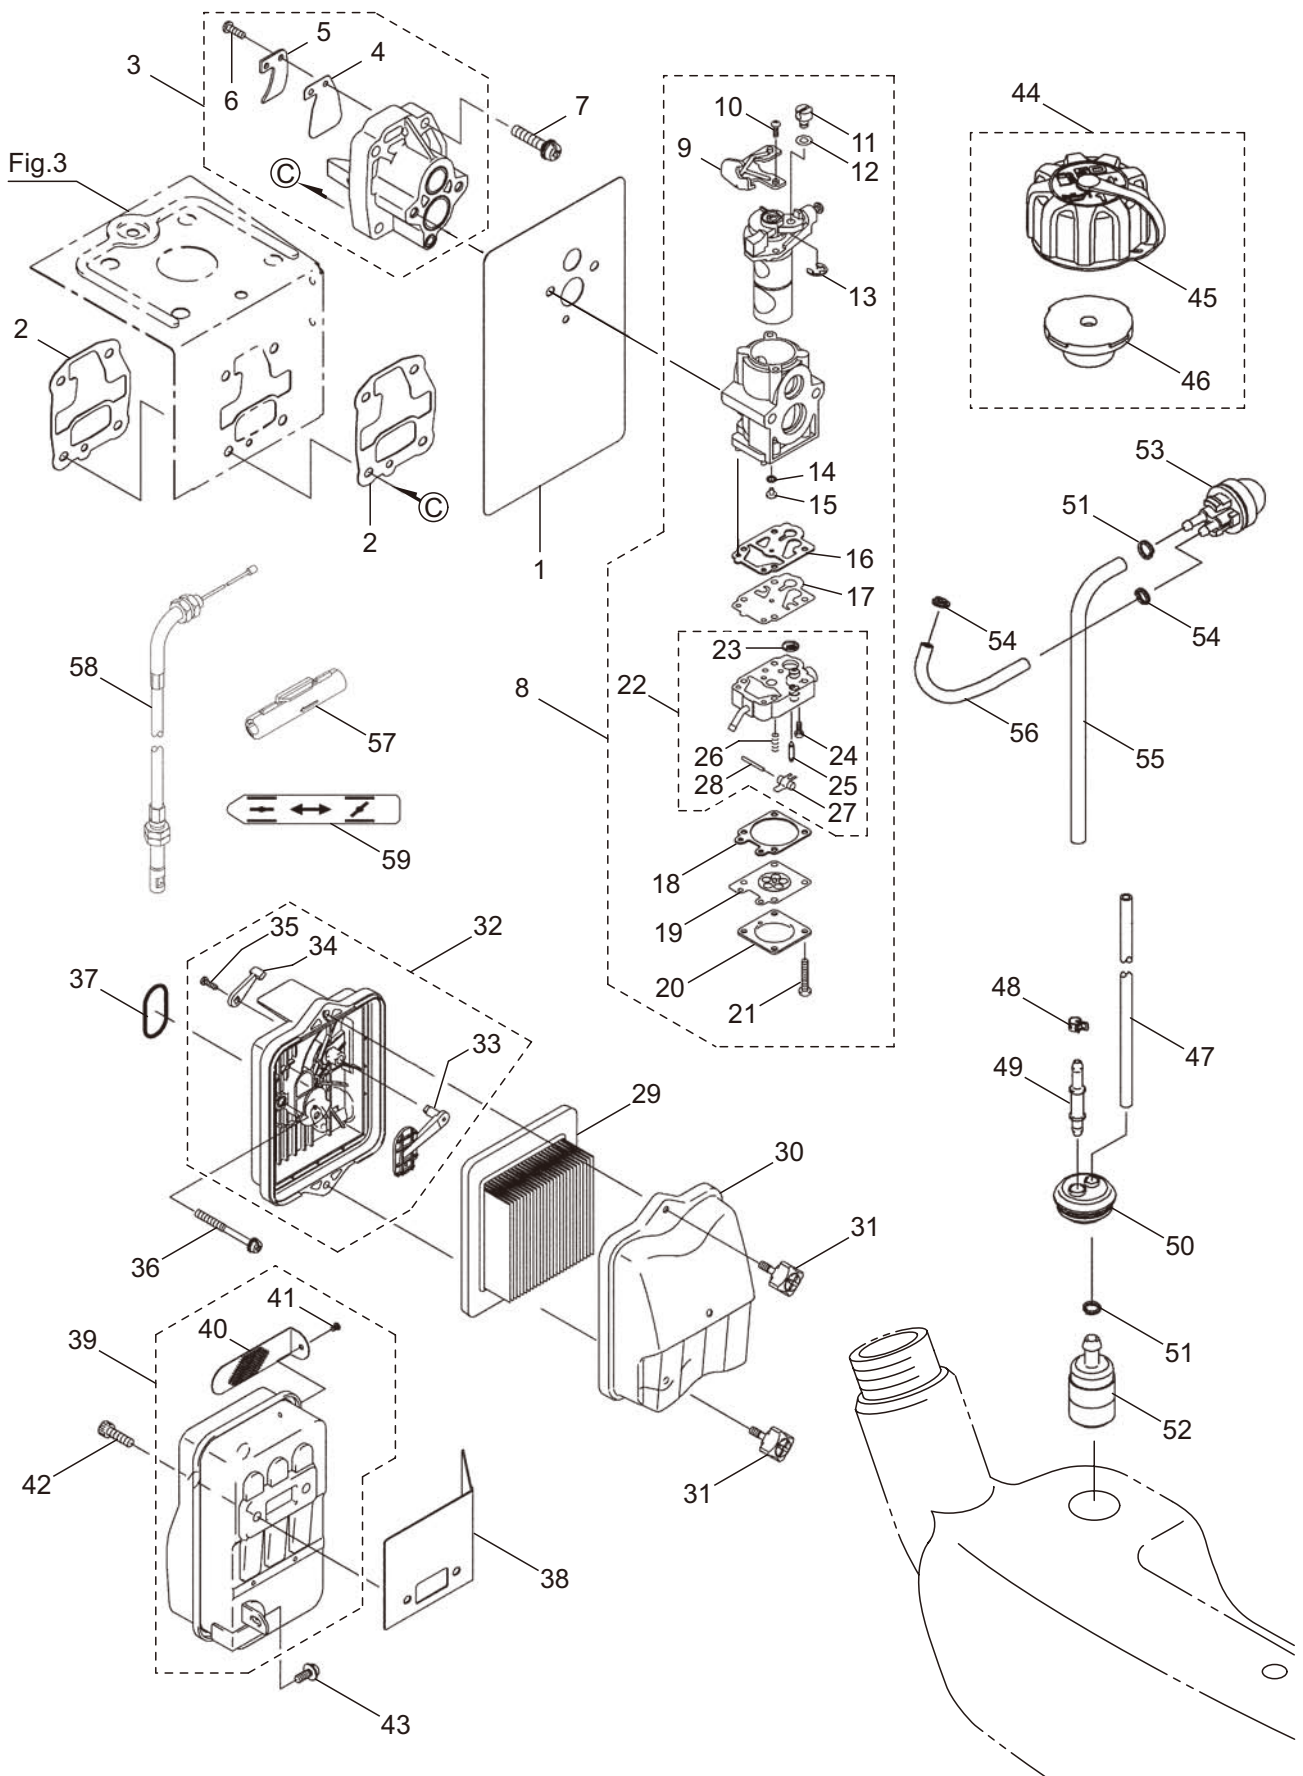

3. MM180
ENGINE (Carburetor, Air Filter)

Ref. No.	Part No.	Part Name	Q'ty	Remarks
3-1	426096	Gasket	1	
3-2	426095	Gasket	2	
3-3	426343	Reed Valve Ass'y	1	Incl.4-6
3-4	419560	Reed Valve	1	
3-5	419562	Stopper	1	
3-6	419564	Screw	2	3x12
3-7	577361	Screw	4	M5x25
3-8	428307	Carburetor Ass'y	1	Incl.9-28
3-9	649338	Bracket	1	
3-10	577179	Screw	2	
3-11	598415	Arm	1	
3-12	624532	Washer	1	
3-13	577175	Snap Ring	1	
3-14	577182	O-Ring	1	
3-15	649349	Main Jet	1	#55.5
3-16	634350	Gasket	1	
3-17	577185	Diaphragm	1	
3-18	649339	Gasket	1	
3-19	634357	Diaphragm	1	
3-20	649343	Cover	1	
3-21	649348	Screw	4	
3-22	649346	Body	1	Incl.23-28
3-23	624430	Filter	1	
3-24	624432	Screw	1	
3-25	624431	Float Valve	1	
3-26	624434	Spring	1	
3-27	624429	Lever	1	
3-28	624433	Pin	1	
3-29	426099	Air Filter Element Ass'y	1	
3-30	426102	Cap	1	
3-31	426108	Bolt	2	
3-32	426100	Case Ass'y	1	Incl.33-35
3-33	426104	Valve	1	
3-34	426103	Lever	1	
3-35	419577	Screw	1	3x10
3-36	423452	Screw	2	5x55
3-37	423450	O-Ring	1	
3-38	426101	Gasket	1	
3-39	426106	Maffler Ass'y	1	Incl.40,41
3-40	426105	Spark Arrester	1	
3-41	416161	Screw	1	
3-42	426107	Bolt	2	6x20
3-43	419529	Screw	1	
3-44	425443	Tank Cap Ass'y	1	Incl.45,46
3-45	649364	Tank Cap Ass'y	1