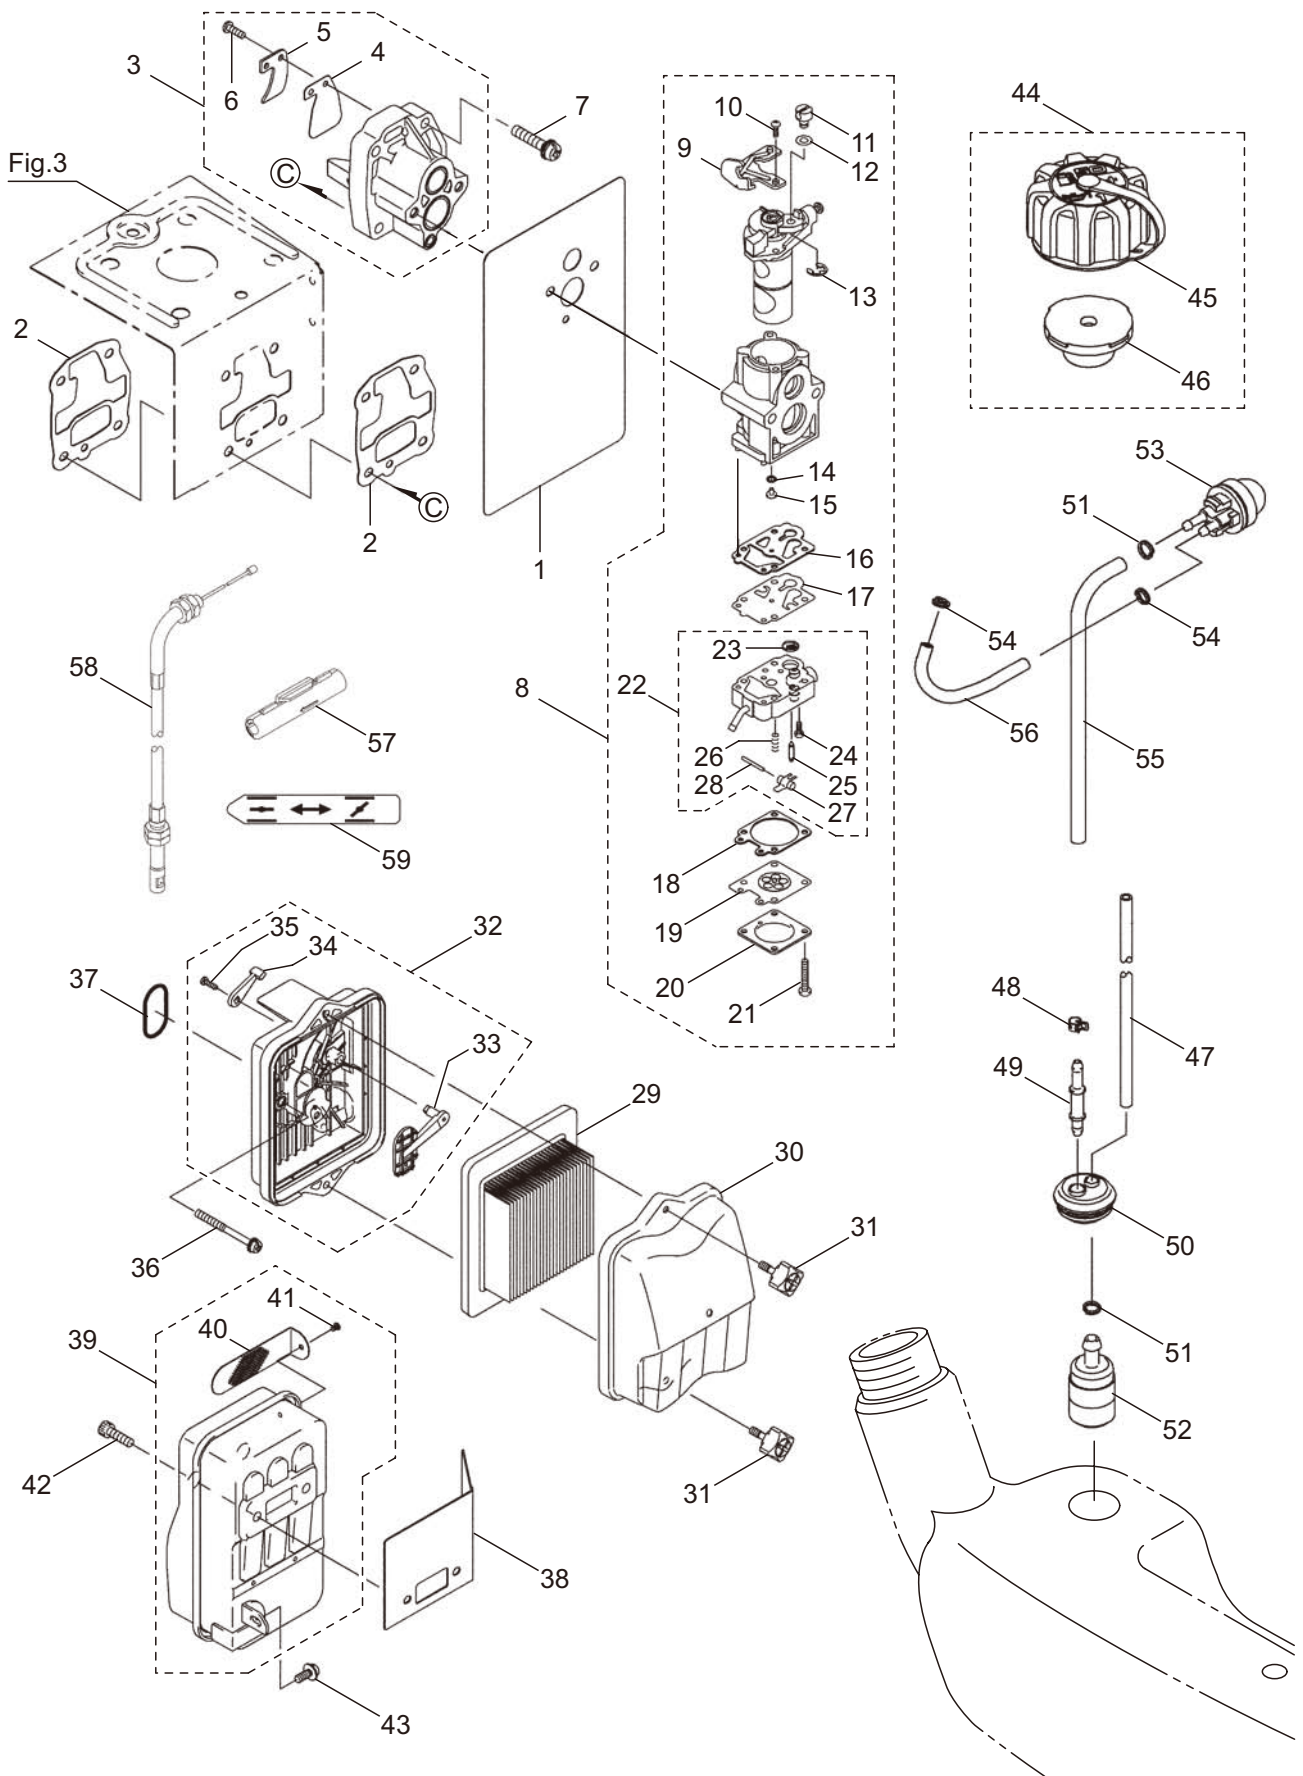

3. MM180 ENGINE (Carburetor, Air Filter)

Ref. No.	Part No.	Part Name	Q'ty	Remarks
3-46	425442	Breather	1	
3-47	649369	Tube	1	3x5x305
3-48	944177	Clamp	1	
3-49	632199	Joint	1	
3-50	597949	Fuel Tank Grommet	1	
3-51	419579	Clamp	2	
3-52	625872	Fuel Filter	1	
3-53	415374	Priming Pump	1	
3-54	419580	Clamp	2	
3-55	415375	Tube	1	3x6x145
3-56	649368	Tube	1	2.3x5x93
3-57	419555	Case	1	
3-58	419556	Throttle Cable	1	
3-59	419590	Label	1