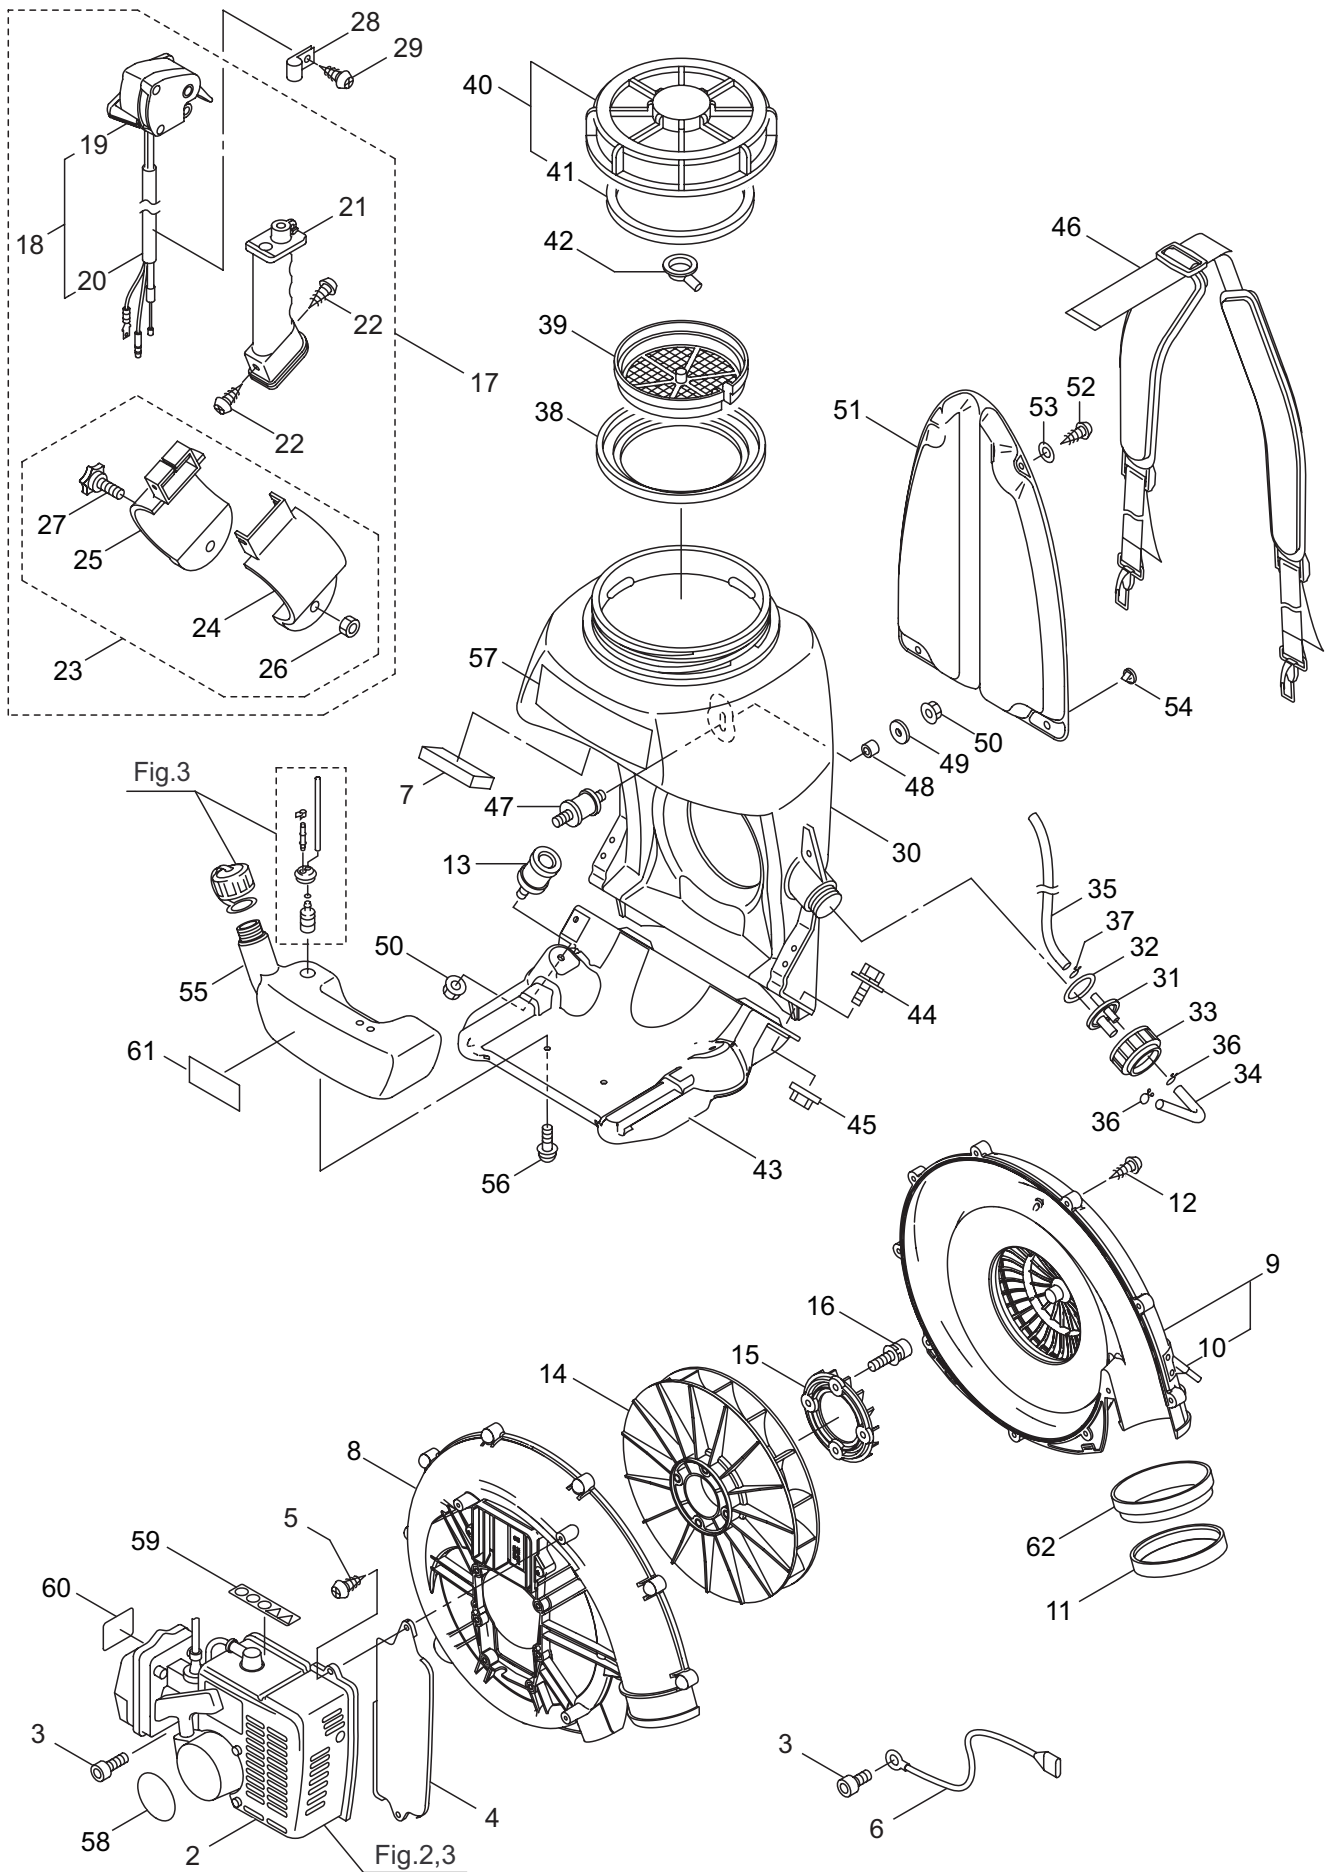

PARTS LIST

MM180

CONTENTS

1. FRAME & BLOWER	1 ~ 4
2. ENGINE (Cylinder, Crankcase)	5 ~ 8
3. ENGINE (Carburetor, Air Filter)	9 ~ 12
4. ACCESSORIES	13 ~ 14
5. OPTIONAL PARTS	15 ~ 16

2016. 04.

P/N 524312

1. MM180
FRAME & BLOWER

Ref. No.	Part No.	Part Name	Q'ty	Remarks
1-1	352827	MM180	1	
1-2	274384	Engine	1	TK065D-KG27
1-3	128142	Bolt	6	M6x30
1-4	125404	Gasket	1	
1-5	127295	Screw	3	M5x16(P-type)
1-6	108634	Ground Wire	1	AVS0.5Bx120
1-7	128143	Sheet	1	
1-8	125405	Fan Case (Engine Side)	1	
1-9	127718	Fan Case (Frame Side)	1	Incl.10
1-10	127797	Air Pass Plate	1	
1-11	119161	Rubber Band	1	
1-12	130420	Tapping Screw	10	M5x25
1-13	120615	Buffer	2	
1-14	128908	Fan	1	
1-15	128910	Ring	1	
1-16	128911	Bolt	4	M6x40
1-17	125755	Throttle Ass'y	1	Incl18-27
1-18	125782	Throttle Lever Ass'y	1	Incl.19,20
1-19	125756	Throttle	1	
1-20	125757	Throttle Wire Ass'y	1	
1-21	118811	Grip	1	
1-22	127297	Screw	2	M5x20
1-23	122609	Band	1	Incl.24-27
1-24	122414	Holder, (A)	1	
1-25	122416	Holder, (B)	1	
1-26	127298	Nut	1	M6
1-27	127299	Knob Bolt	1	M6x30
1-28	126049	Clamp	1	
1-29	127300	Screw	1	M5x18
1-30	127723	Chemical Tank	1	
1-31	127729	Joint	1	
1-32	108629	Packing	1	
1-33	127810	Cap	1	
1-34	127798	Hose	1	6x9x150L
1-35	127727	Hose	1	6x9x600L
1-36	112530	Hose Band	2	
1-37	125370	Hose Clamp	1	
1-38	101834	Cover	1	
1-39	131152	Strainer	1	
1-40	128351	Cap, Chemical Tank	1	Incl.41
1-41	103194	Packing	1	
1-42	101915	Inner Cap	1	
1-43	125765	Backpack Frame B	1	
1-44	127301	Bolt	4	M6x20(SM)
1-45	127228	Nut	4	M6