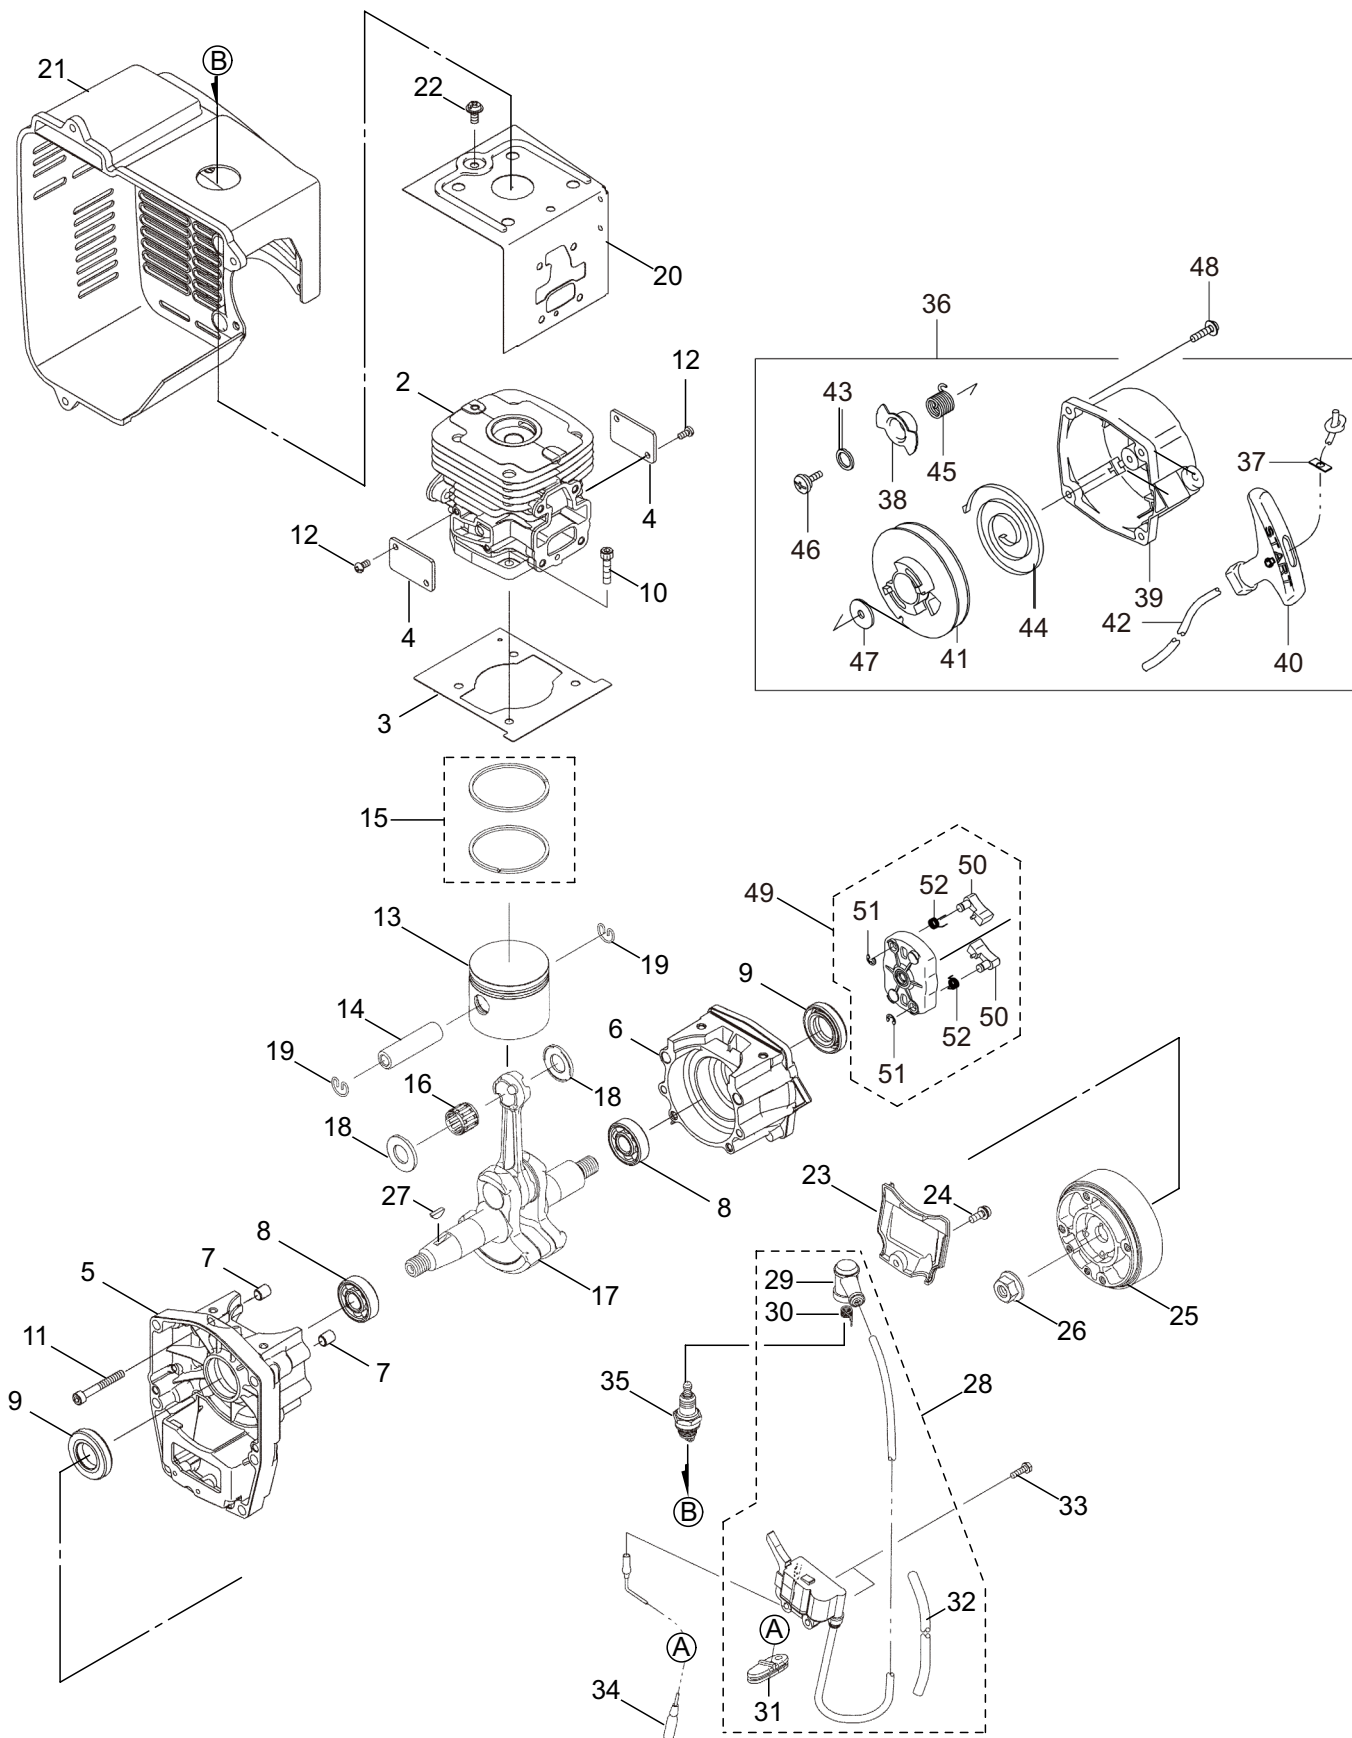

2. MM180 ENGINE (Cylinder, Crankcase)

Ref. No.	Part No.	Part Name	Q'ty	Remarks
2-1	274384	Engine	1	TK065D-KG27
2-2	426073	Cylinder	1	
2-3	426074	Gasket	1	
2-4	426075	Plate	2	
2-5	426076	Crankcase	1	
2-6	426077	Crankcase	1	
2-7	419524	Pin	2	
2-8	426078	Bearing	2	#6303C3
2-9	419527	Oil Seal	2	
2-10	416110	Bolt, Socket	4	5x20
2-11	426079	Bolt	4	5x40
2-12	416111	Screw	4	4x8
2-13	426080	Piston	1	
2-14	649322	Piston Pin	1	
2-15	426081	Piston Ring Set	1	
2-16	649325	Bearing	1	
2-17	426082	Crankshaft Ass'y	1	
2-18	426083	Spacer	2	
2-19	419536	Snap Ring	2	
2-20	426084	Shroud	1	
2-21	426342	Shroud	1	
2-22	419543	Screw	1	5x12
2-23	426086	Cover	1	
2-24	419529	Screw	1	
2-25	426087	Flywheel	1	
2-26	419554	Nut	1	10mm
2-27	419549	Key	1	
2-28	426090	Ignition Coil Ass'y	1	Incl.29-32
2-29	426088	Spark Plug Cap	1	
2-30	426089	Tarminal	1	
2-31	426093	Grommet	1	
2-32	426094	Tube	1	
2-33	419552	Bolt	2	4x14
2-34	426091	Lead Wire	1	
2-35	426092	Spark Plug	1	BPMR7A-9
2-36	426346	Recoil Starter Ass'y	1	Incl.37-47
2-37	944502	Plate	1	
2-38	426344	Retainer	1	
2-39	426345	Starter Case	1	
2-40	998437	Grip	1	
2-41	426347	Reel	1	
2-42	419586	Rope	1	
2-43	944978	Thrust Washer	1	
2-44	426348	Spiral Spring	1	
2-45	426349	Spring	1