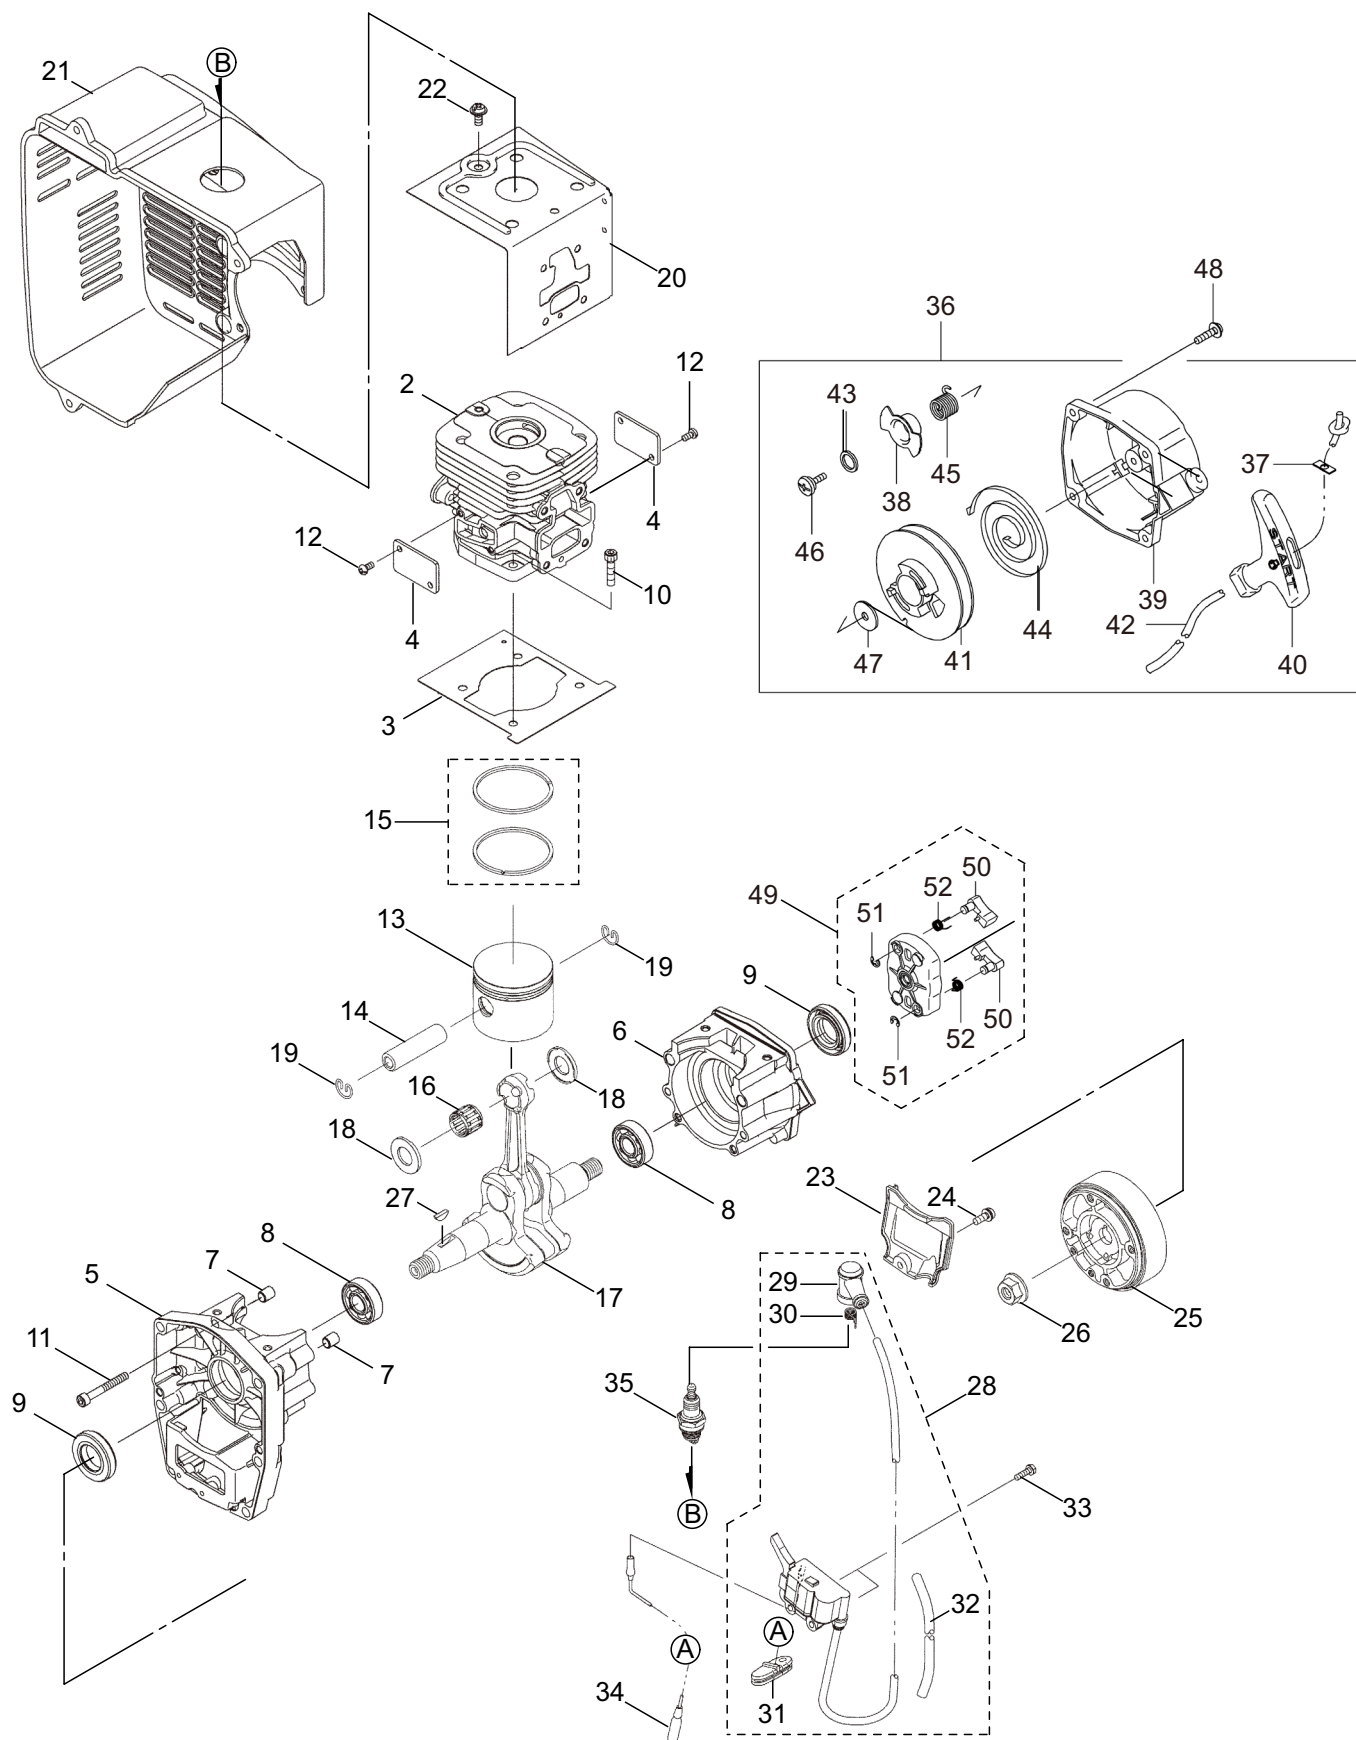

2. MM180 ENGINE (Cylinder, Crankcase)

Ref. No.	Part No.	Part Name	Q'ty	Remarks
2-46	416177	Screw	1	
2-47	426350	Washer	1	
2-48	419588	Screw	4	
2-49	419583	Starting Pulley	1	Incl.50-52
2-50	419581	Pawl	2	
2-51	944226	Snap Ring	2	
2-52	416281	Spring	2