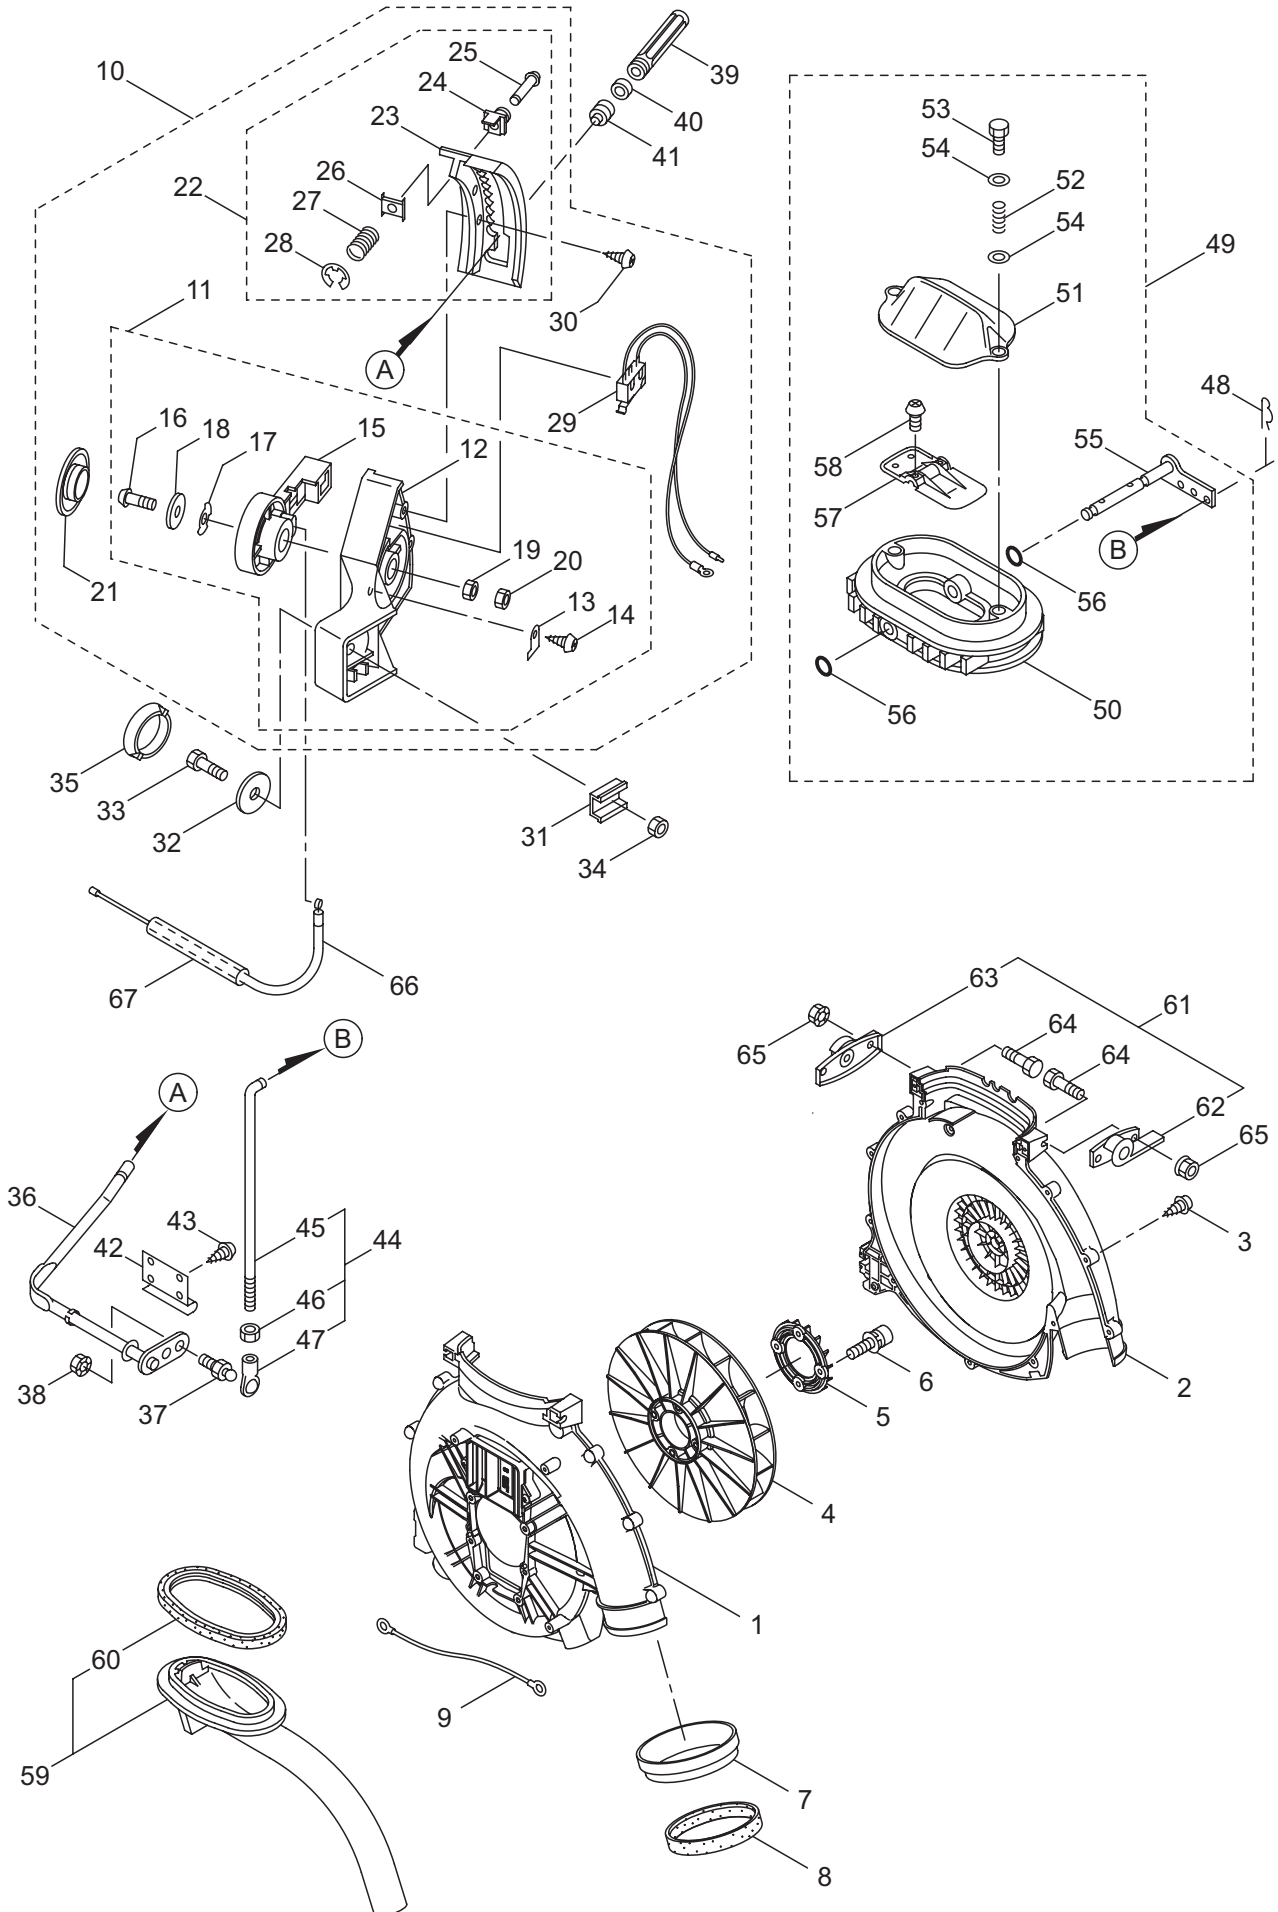

2. MD8026-1
FAN CASE

Ref. No.	Part No.	Part Name	Q'ty	Remarks
2-46	127298	Nut	1	M6
2-47	020584	Female Universal Joint	1	
2-48	107609	Snap Pin	1	
2-49	107743	Shutter Ass'y	1	Incl.50-58
2-50	114231	Shutter Case	1	
2-51	102078	Shutter Cover	1	
2-52	107621	Spring	2	
2-53	089036	Bolt	2	M5x0.8x35x8
2-54	107745	Washer	4	5.5x12xt0.8
2-55	107617	Link Shaft	1	
2-56	022056	O-Ring	2	P7
2-57	107623	Shutter	1	
2-58	088313	Screw	2	M4x10
2-59	122232	Discharge Port Ass'y	1	Incl.60
2-60	108016	Packing	1	
2-61	598459	Crescent Ass'y	1	Incl.62,63
2-62	117712	Crescent (R)	1	
2-63	117713	Crescent (L)	1	
2-64	089041	Bolt	4	M6x16
2-65	104309	Nut	4	M6
2-66	130024	Throttle Wire	1	
2-67	069502	Vinyl Pipe	1	7x9x130L