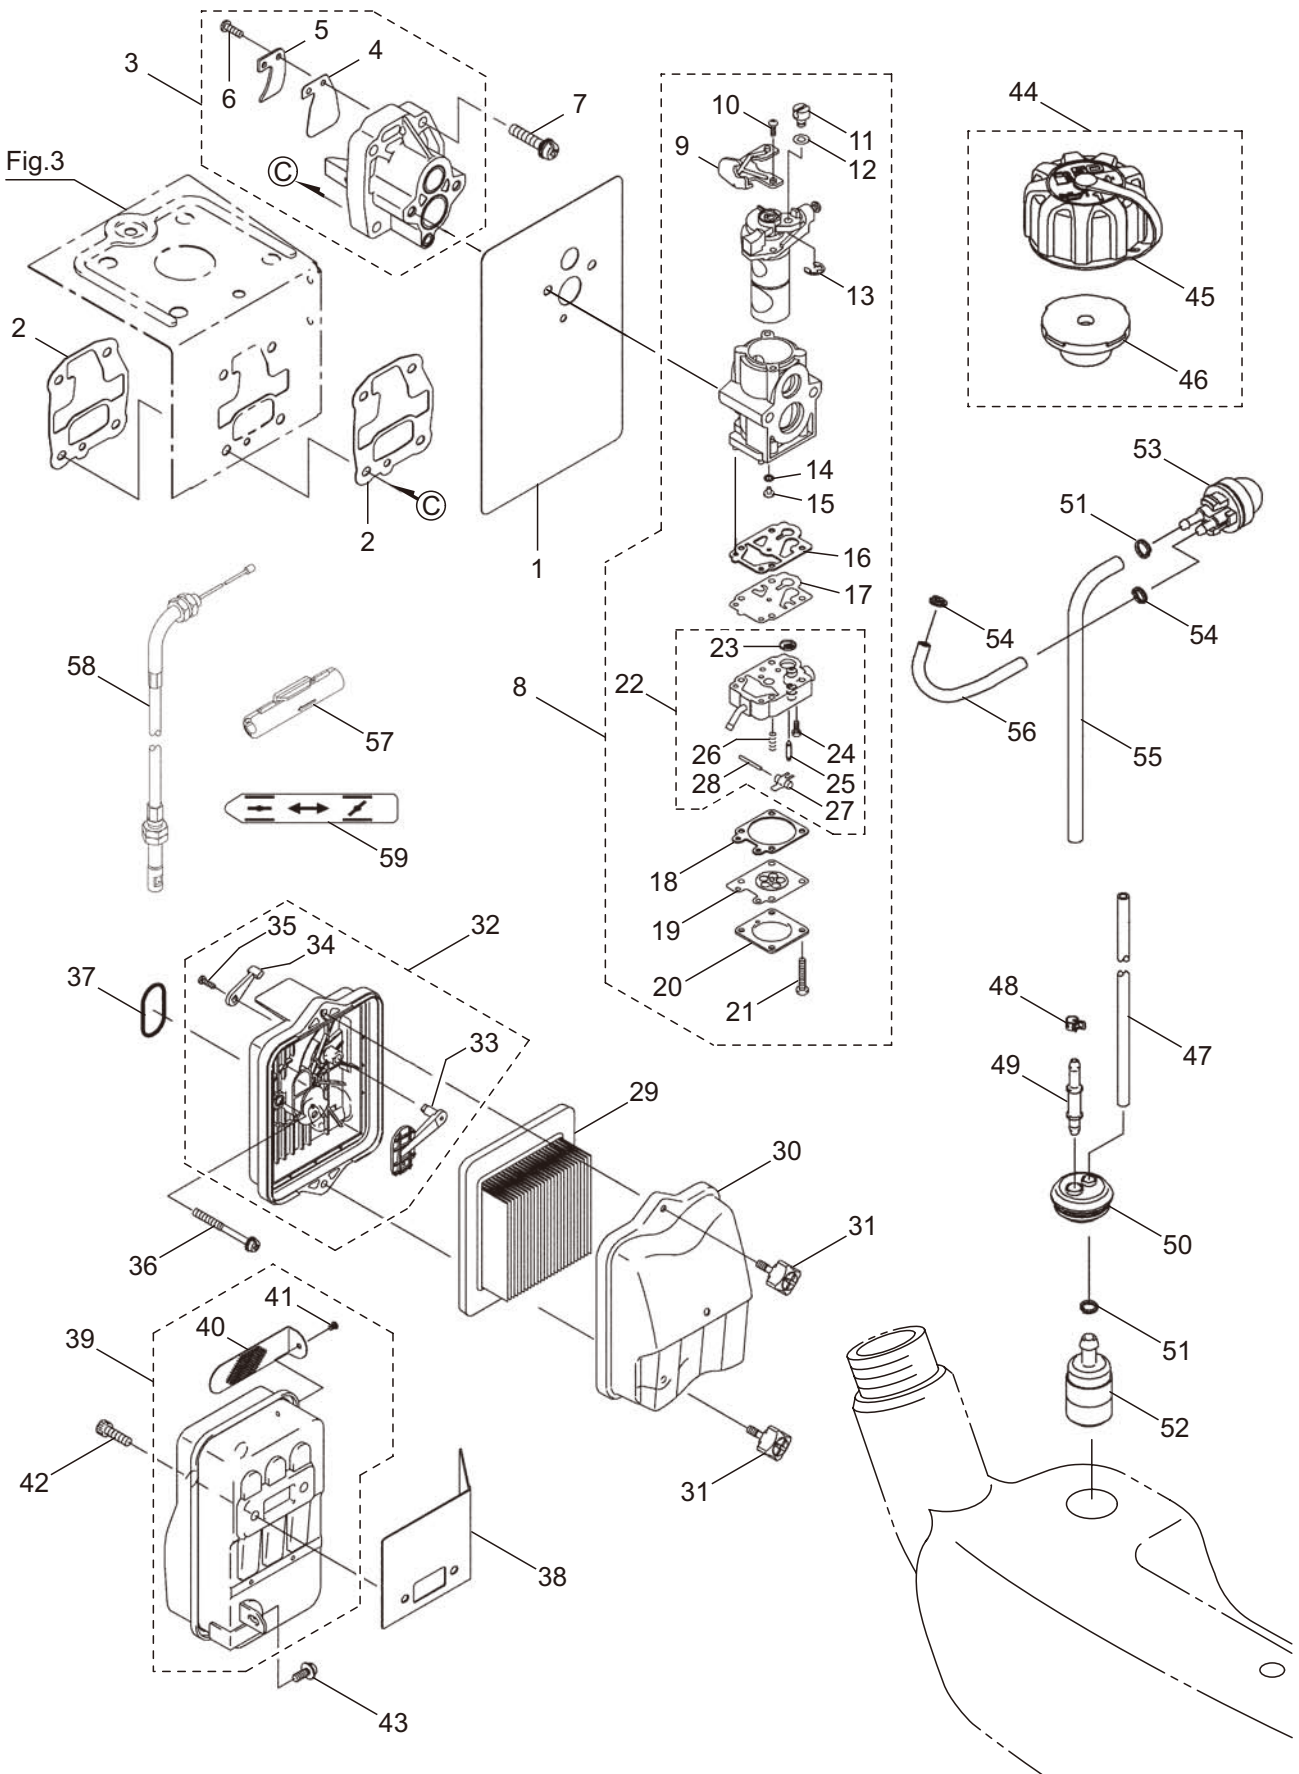

4. MD8026-1
ENGINE (CARBURETOR, MUFFLER)

Ref. No.	Part No.	Part Name	Q'ty	Remarks
4-1	426096	Gasket	1	
4-2	426095	Gasket	2	
4-3	426343	Reed Valve Ass'y	1	Incl.4-6
4-4	419560	Reed Valve	1	
4-5	419562	Stopper	1	
4-6	419564	Screw	2	3x12
4-7	577361	Screw	4	M5x25
4-8	426098	Carburetor Ass'y	1	Incl.9-28
4-9	649338	Bracket	1	
4-10	577179	Screw	2	
4-11	598415	Arm	1	
4-12	624532	Washer	1	
4-13	577175	Snap Ring	1	
4-14	577182	O-Ring	1	
4-15	649349	Main Jet	1	#55.5
4-16	634350	Gasket	1	
4-17	577185	Diaphragm	1	
4-18	649339	Gasket	1	
4-19	634357	Diaphragm	1	
4-20	649343	Cover	1	
4-21	649348	Screw	4	
4-22	649346	Body	1	Incl.23-28
4-23	624430	Filter	1	
4-24	624432	Screw	1	
4-25	624431	Float Valve	1	
4-26	624434	Spring	1	
4-27	624429	Lever	1	
4-28	624433	Pin	1	
4-29	426099	Air Filter Element Ass'y	1	
4-30	426102	Cap	1	
4-31	426108	Bolt	2	
4-32	426100	Case Ass'y	1	Incl.33-35
4-33	426104	Valve	1	
4-34	426103	Lever	1	
4-35	419577	Screw	1	3x10
4-36	423452	Screw	2	5x55
4-37	423450	O-Ring	1	
4-38	426101	Gasket	1	
4-39	426106	Maffler Ass'y	1	Incl.40,41
4-40	426105	Spark Arrester	1	
4-41	416161	Screw	1	
4-42	426107	Bolt	2	6x20
4-43	419529	Screw	1	
4-44	425443	Tank Cap Ass'y	1	Incl.45,46
4-45	649364	Tank Cap Ass'y	1