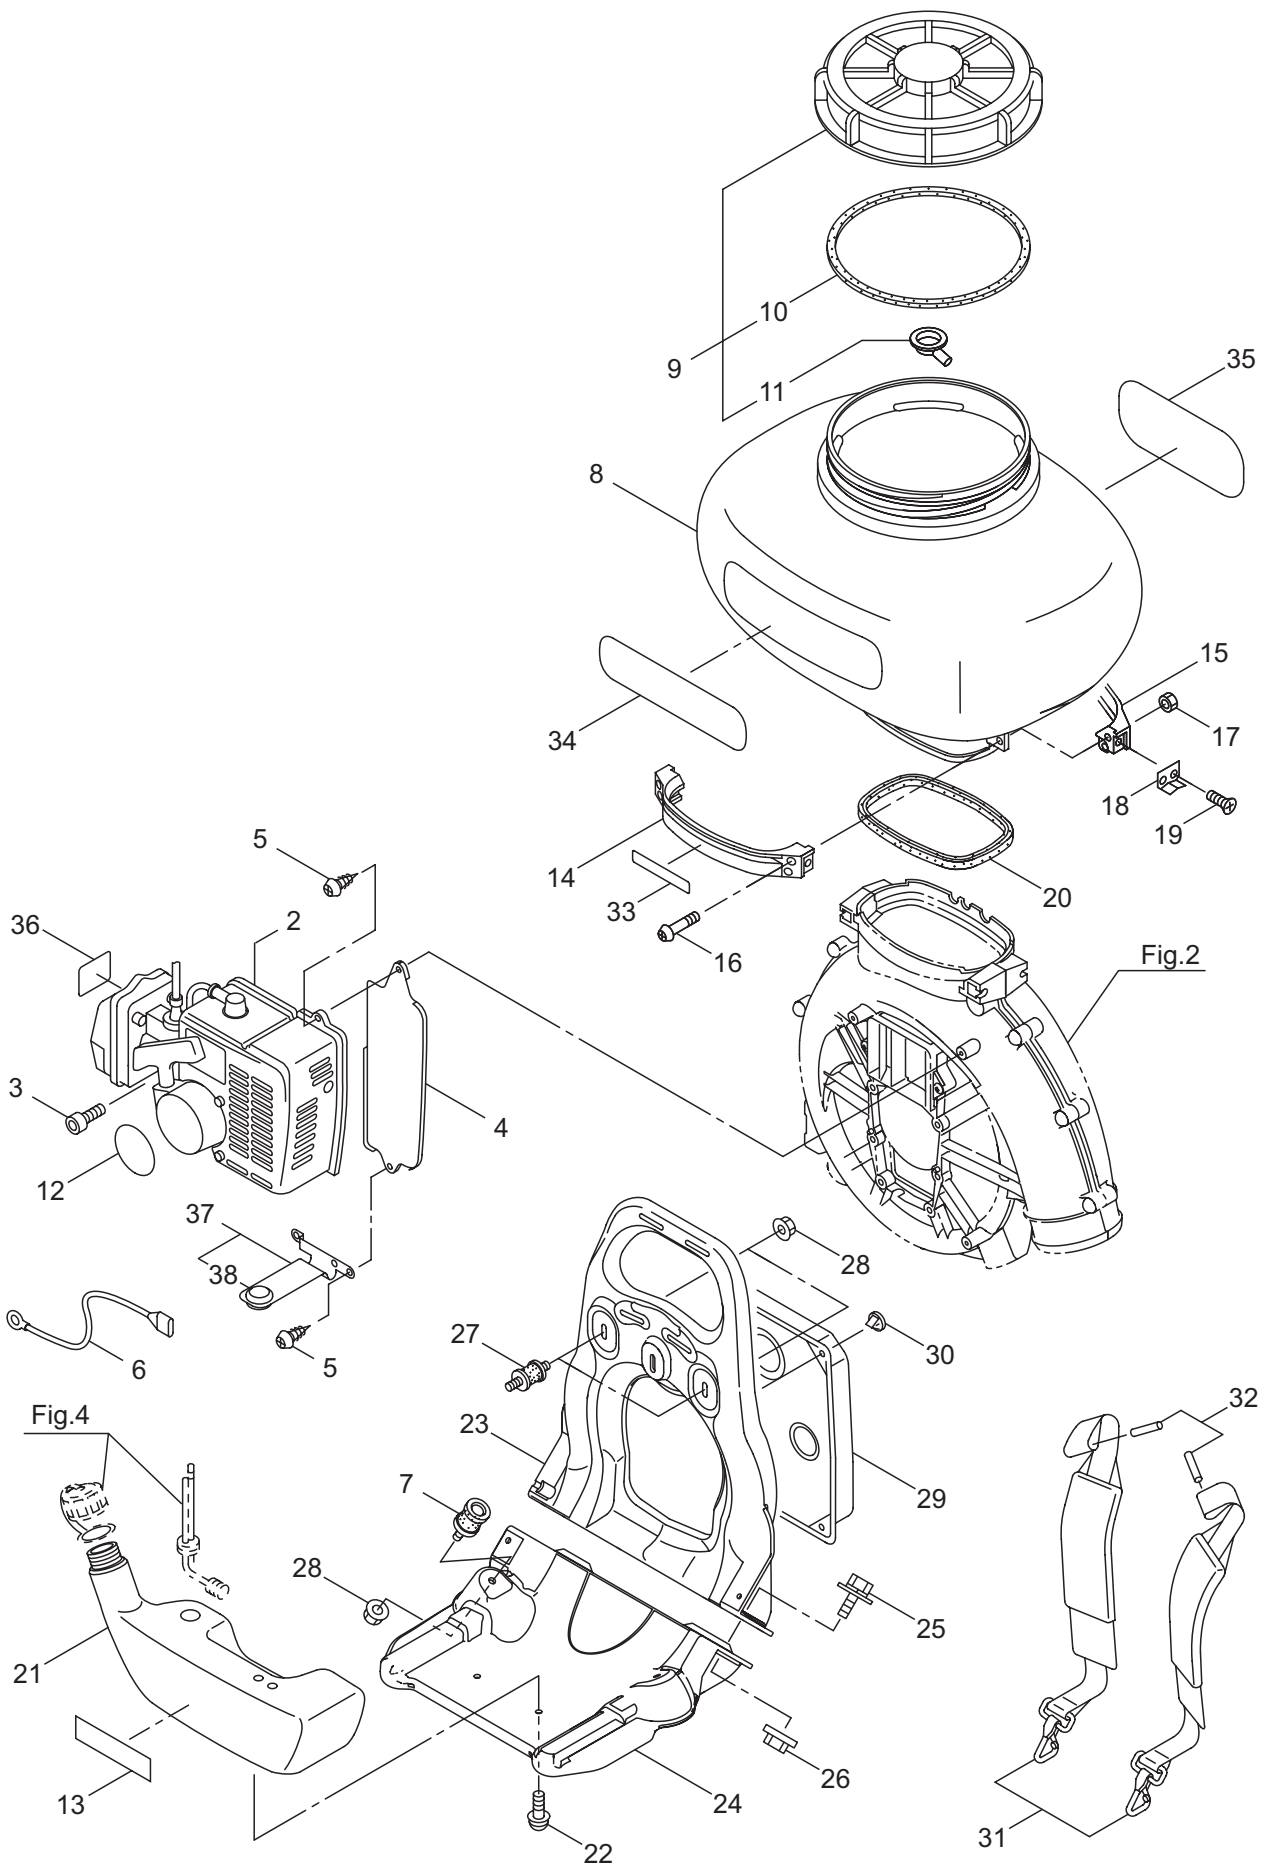

PARTS LIST

MD8026-1

CONTENTS

1. MAIN BODY	1 ~ 2
2. FAN CASE	3 ~ 6
3. ENGINE (CYLINDER, CRANKCASE)	7 ~ 10
4. ENGINE (CARBURETOR, MUFFLER)	11 ~ 14
5. ACCESSORIES	15 ~ 16
6. OPTIONAL PARTS (Mist Attachment)	17 ~ 18
7. OPTIONAL PARTS (Earth Kit)	19 ~ 20

2015. 02.

P/N 523994

1. MD8026-1
MAIN BODY

Ref. No.	Part No.	Part Name	Q'ty	Remarks
1-1	352798	MD8026-1	1	
1-2	274384	Engine	1	TK065D-KG27
1-3	128142	Bolt	6	M6x30
1-4	125404	Gasket	1	
1-5	127295	Screw	3	M5x16(P-type)
1-6	108634	Ground Wire	1	AVS0.5Bx120
1-7	114454	Buffer	2	40-M6x14
1-8	131066	Chemical Tank	1	26L
1-9	092206	Cap, Chemical Tank	1	Incl.10,11
1-10	103194	Packing	1	
1-11	101915	Inner Cap	1	
1-12	130600	Label	1	
1-13	126715	Label	1	
1-14	107473	Tank Bracket (E)	1	
1-15	107475	Tank Bracket (S)	1	
1-16	088348	Screw	4	M6x45
1-17	081241	Nut	4	M6
1-18	106239	Hook	2	
1-19	087970	Screw	4	M5x14
1-20	107888	Packing	1	
1-21	127707	Fuel Tank	1	
1-22	125561	Screw	2	M5x14
1-23	130034	Backpack Frame A	1	
1-24	125765	Backpack Frame B	1	
1-25	127301	Bolt	4	M6x20(SM)
1-26	127228	Nut	4	M6
1-27	100734	Buffer	2	30-M6x14
1-28	127228	Nut	4	M6
1-29	130221	Cushion Pad	1	
1-30	100749	Fastener	4	#7
1-31	130114	Knapsack Strap Ass'y	1	
1-32	125717	Pin	2	
1-33	275259	Label	1	MD8026-1
1-34	130042	Label	1	MARUYAMA
1-35	120716	Label	1	
1-36	125747	Label	1	
1-37	132130	Stay Ass'y	1	Incl.38
1-38	261115	Grommet	1	