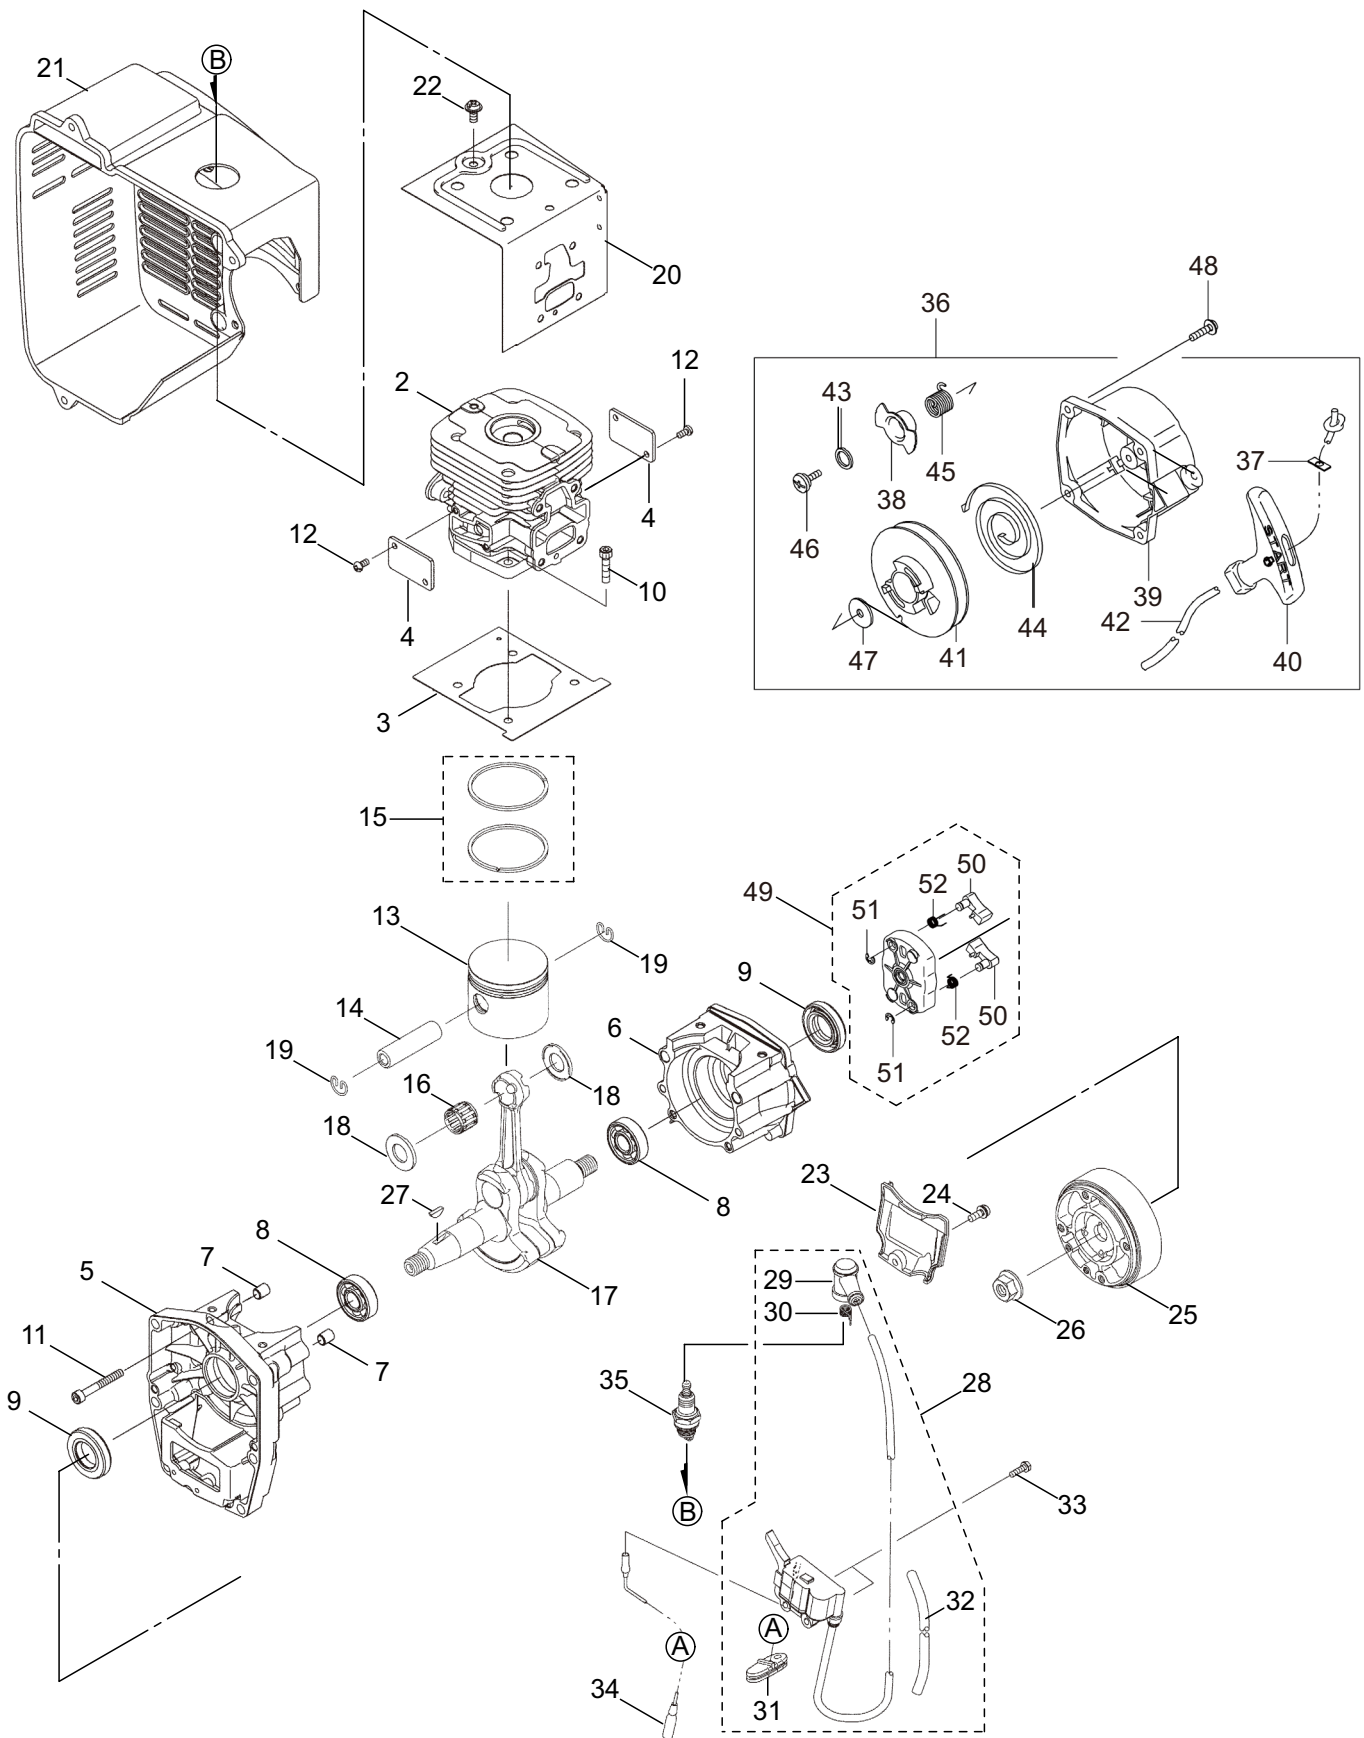

3. MD8026-1 ENGINE (CYLINDER, CRANKCASE)

Ref. No.	Part No.	Part Name	Q'ty	Remarks
3-46	416177	Screw	1	
3-47	426350	Washer	1	
3-48	419588	Screw	4	
3-49	419583	Starting Pulley	1	Incl.50-52
3-50	419581	Pawl	2	
3-51	944226	Snap Ring	2	
3-52	416281	Spring	2