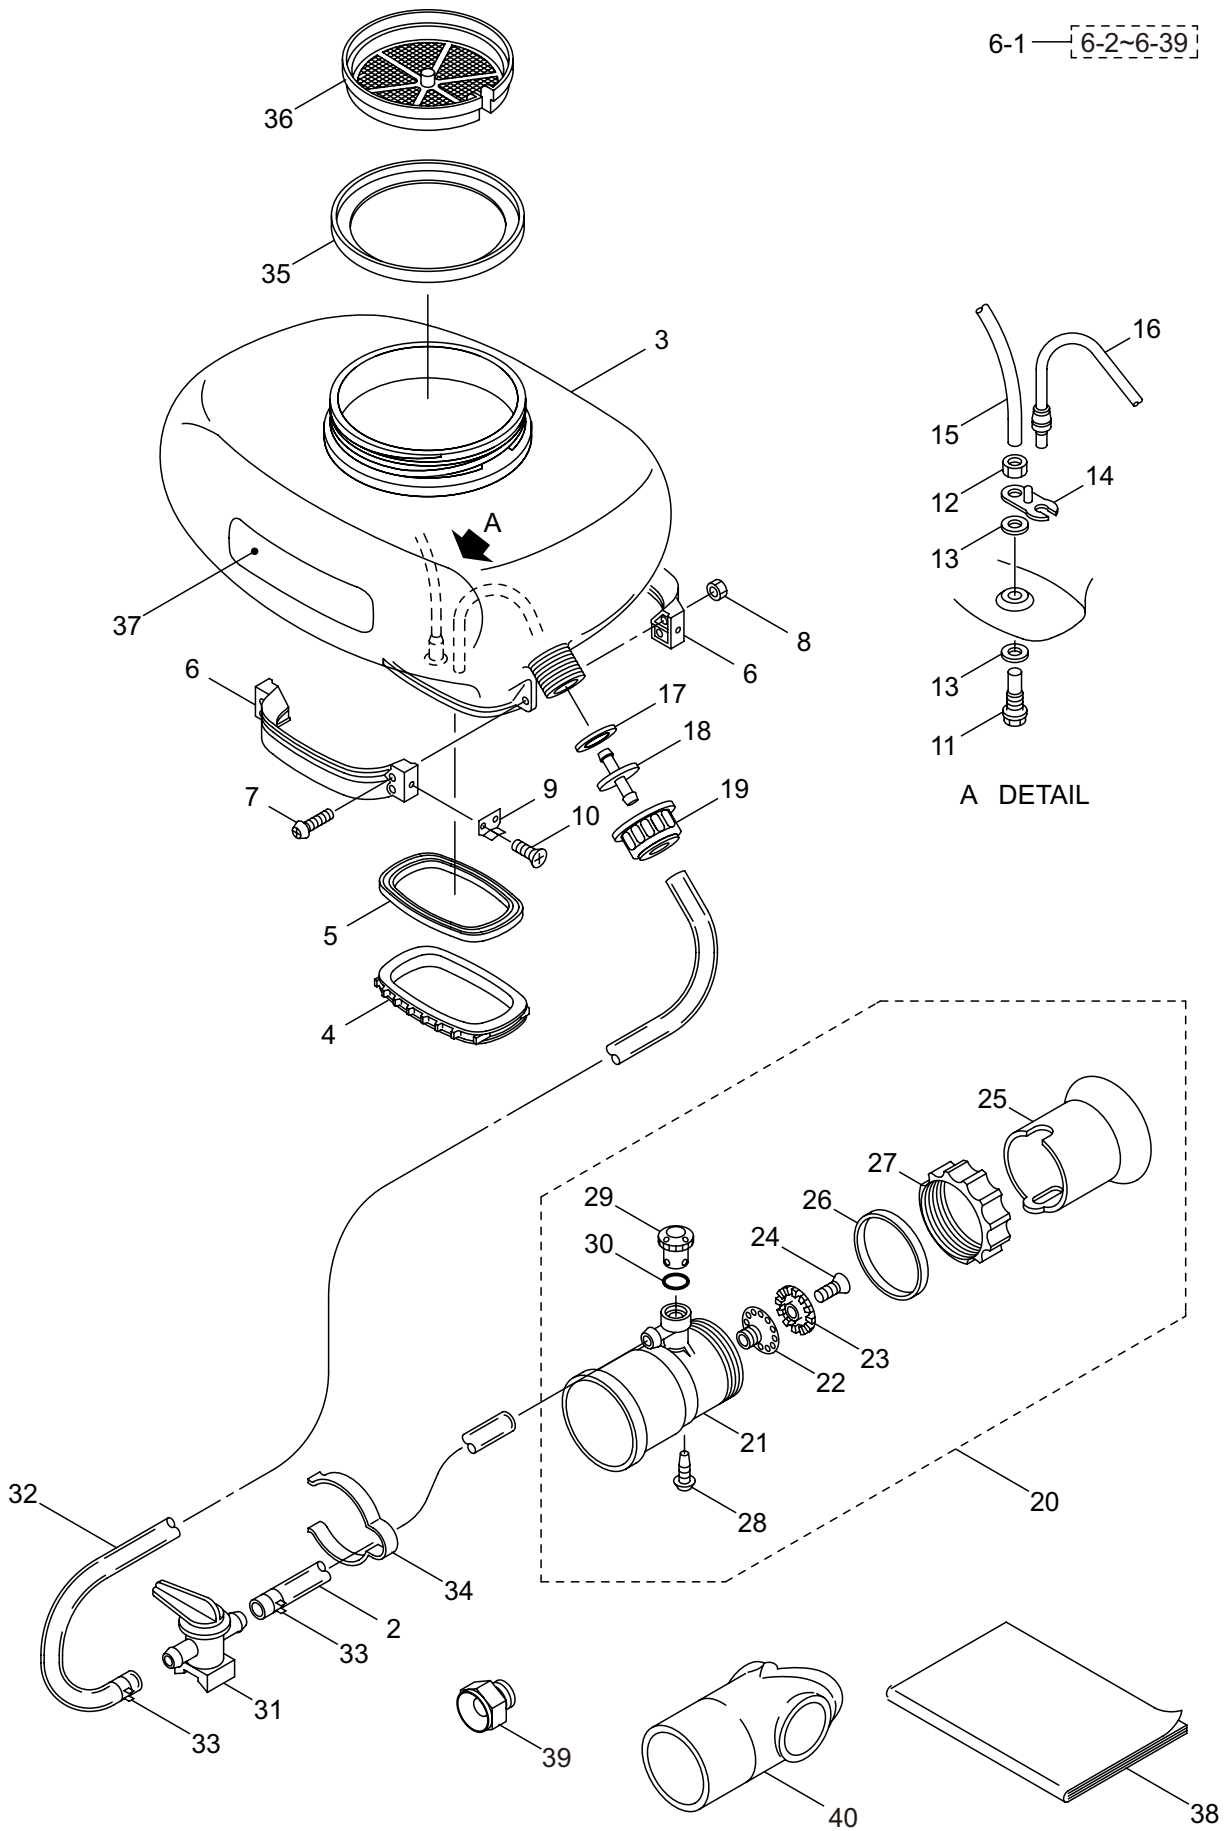

6. MD8026-1
OPTIONAL PARTS (Mist Attachment)

6-1 — 6-2~6-39

Ref. No.	Part No.	Part Name	Q'ty	Remarks
6-1	131567	Mist Attachment	1	Incl.2-39 26L
6-2	118975	Vinyl Pipe	1	9x12x1050L
6-3	120649	Chemical Tank	1	26L
6-4	107302	Spacer	1	
6-5	106201	Packing	1	
6-6	106237	Bracket	2	
6-7	089758	Screw	4	M6x35x25
6-8	081242	Nut	4	M6
6-9	106239	Hook	2	
6-10	087970	Screw	4	M5x14
6-11	107303	Joint Pipe	1	
6-12	101063	Joint Nut	1	
6-13	101062	Packing	2	16.5x27xt2.5
6-14	025863	Pipe Holder	1	
6-15	100622	Rubber Tube	1	7x11x380L
6-16	107237	Rubber Tube	1	
6-17	108629	Packing	1	
6-18	109149	Hose Joint	1	
6-19	108627	Cap, Hose Joint	1	
6-20	024412	Mist Nozzle Ass'y	1	Incl.21-30
6-21	029749	Mist Nozzle	1	
6-22	024801	Nozzle Tip	1	
6-23	024802	Nozzle Cap	1	
6-24	087499	Screw	1	M3x12
6-25	024803	Collar, Nozzle Head	1	
6-26	024800	Clamp Ring	1	
6-27	024804	Nut	1	M60x1.5
6-28	024811	Stopper	1	
6-29	024805	Cock	1	
6-30	011345	O-Ring	1	P12
6-31	101872	Mist Cock Ass'y	1	Incl.14
6-32	024410	Vinyl Pipe	1	9x12x700L
6-33	043972	Hose Band	2	
6-34	024421	Stop Ring	2	
6-35	101834	Cover	1	
6-36	131152	Strainer	1	
6-37	130042	Label	3	MARUYAMA
6-38	131570	Instruction Manual	1	
6-39	131569	Mist Nozzle	1	
6-40	119254	Y-Blow Head	1