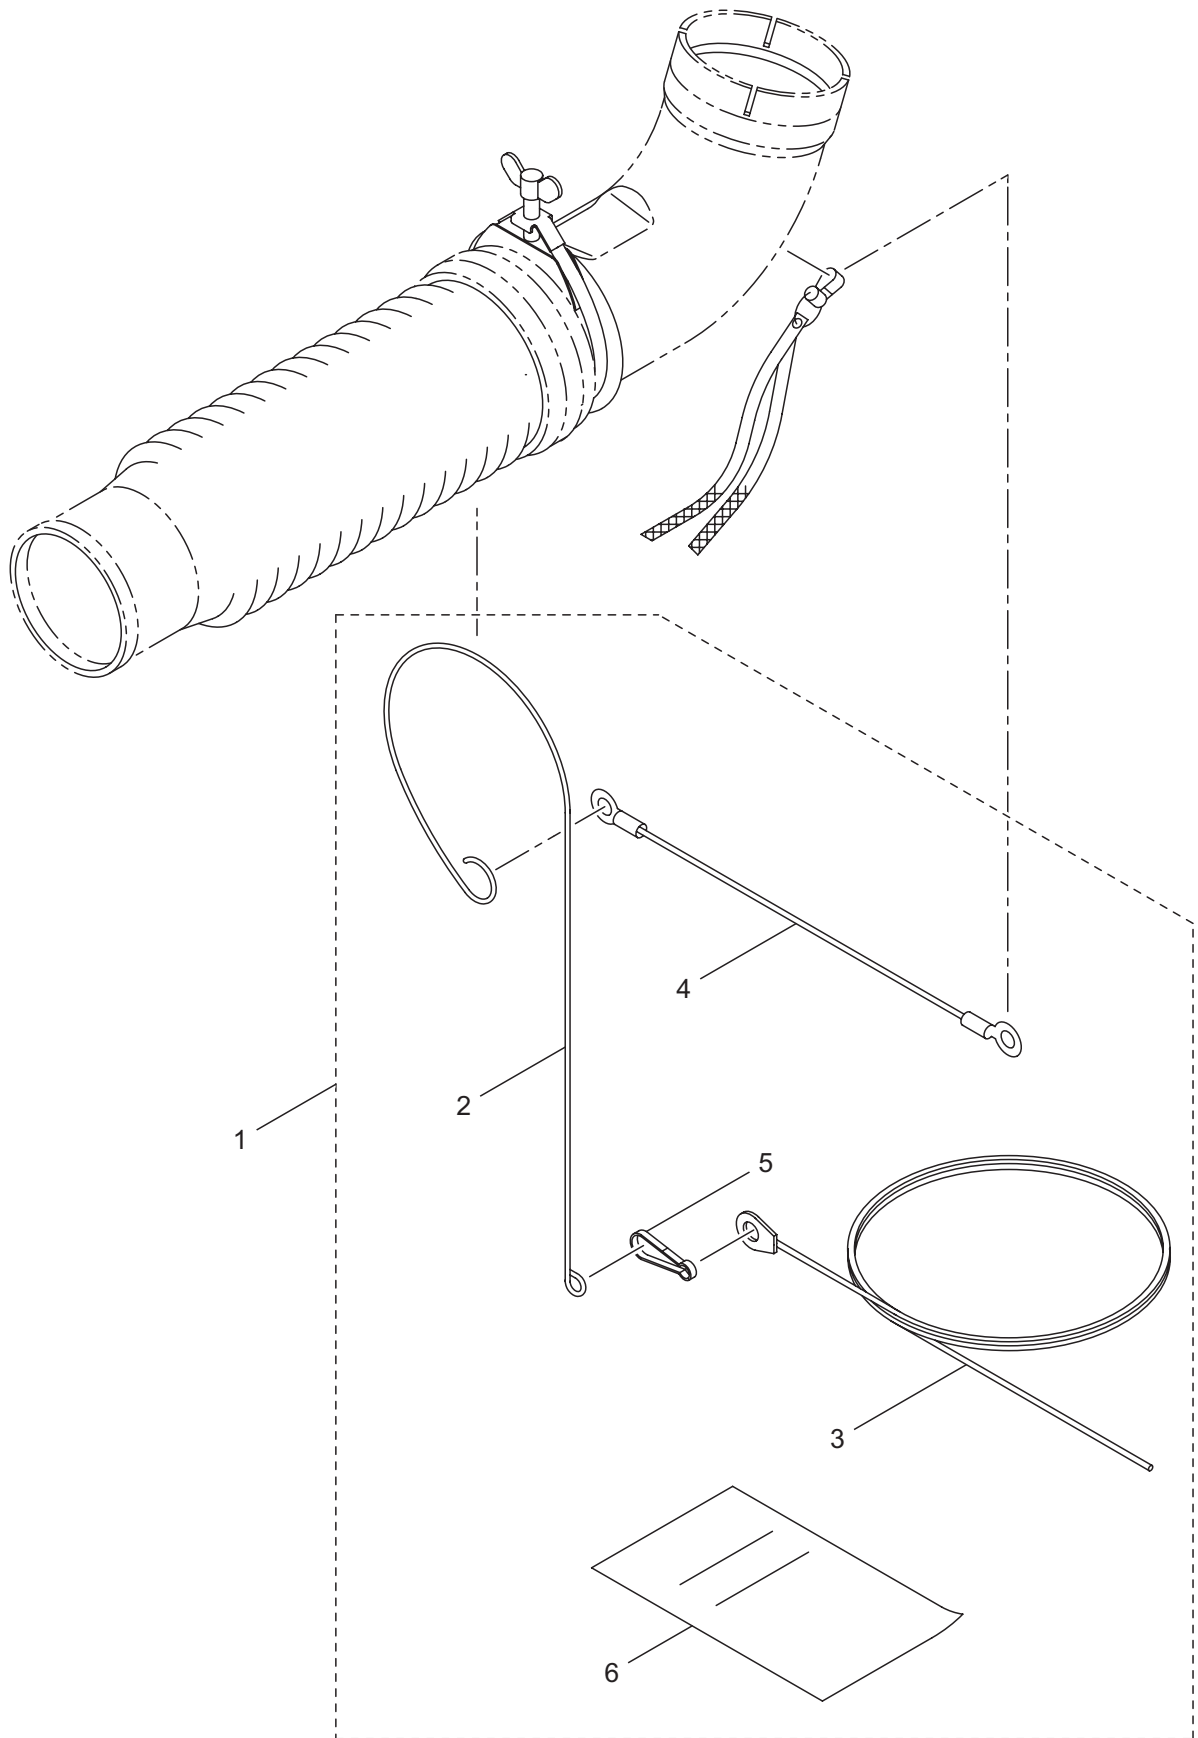

7. MD8026-1
OPTIONAL PARTS (Earth Kit)

Ref. No.	Part No.	Part Name	Q'ty	Remarks
7-1	131398	Earth Kit	1	Incl.2-6
7-2	131395	Clamp	1	
7-3	131396	Earth Code	1	
7-4	131397	Earth Code	1	
7-5	107097	Clip	1	
7-6	131399	Instruction Manual	1