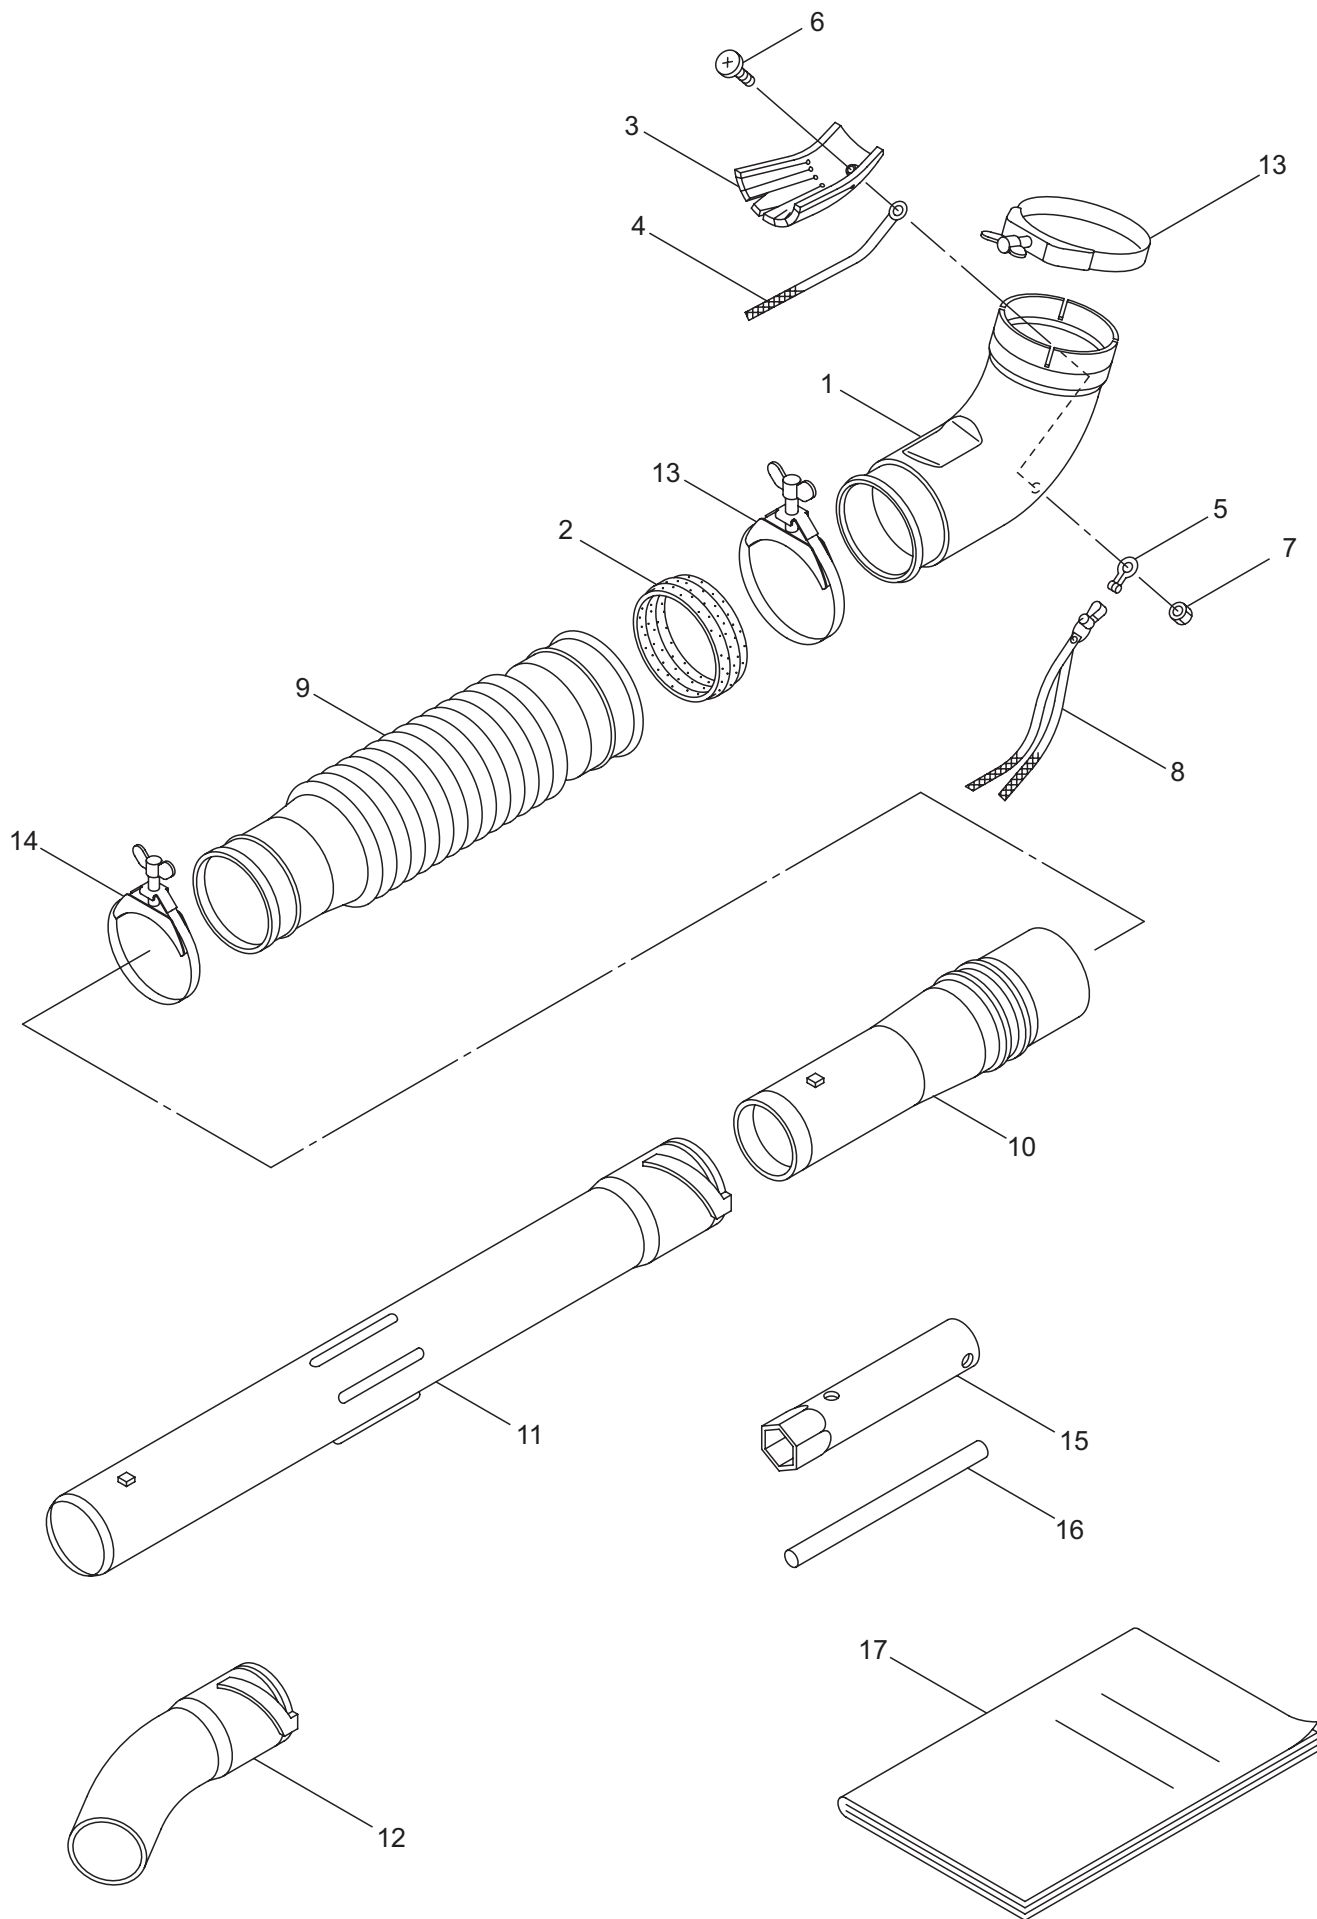

5. MD8026-1
ACCESSORIES

Ref. No.	Part No.	Part Name	Q'ty	Remarks
5-1	130020	Elbow Pipe	1	
5-2	100238	Rubber Joint	1	
5-3	119416	Reinforced Plate	1	
5-4	100293	Earth Code	1	
5-5	101608	Clamp	1	
5-6	119417	Screw	1	M6
5-7	081241	Nut	1	M6
5-8	101252	Earth	1	
5-9	115254	Flexble Pipe	1	
5-10	106721	Swivel Pipe	1	
5-11	107149	Straight Pipe	1	600L
5-12	106725	Bent Pipe	1	
5-13	130208	Clamp Ass'y	2	#105
5-14	130207	Clamp Ass'y	1	#85
5-15	107747	Box Spanner	1	19
5-16	012723	Lever Handle	1	8x150L
5-17	275260	Instruction Manual	1	MD8026-1