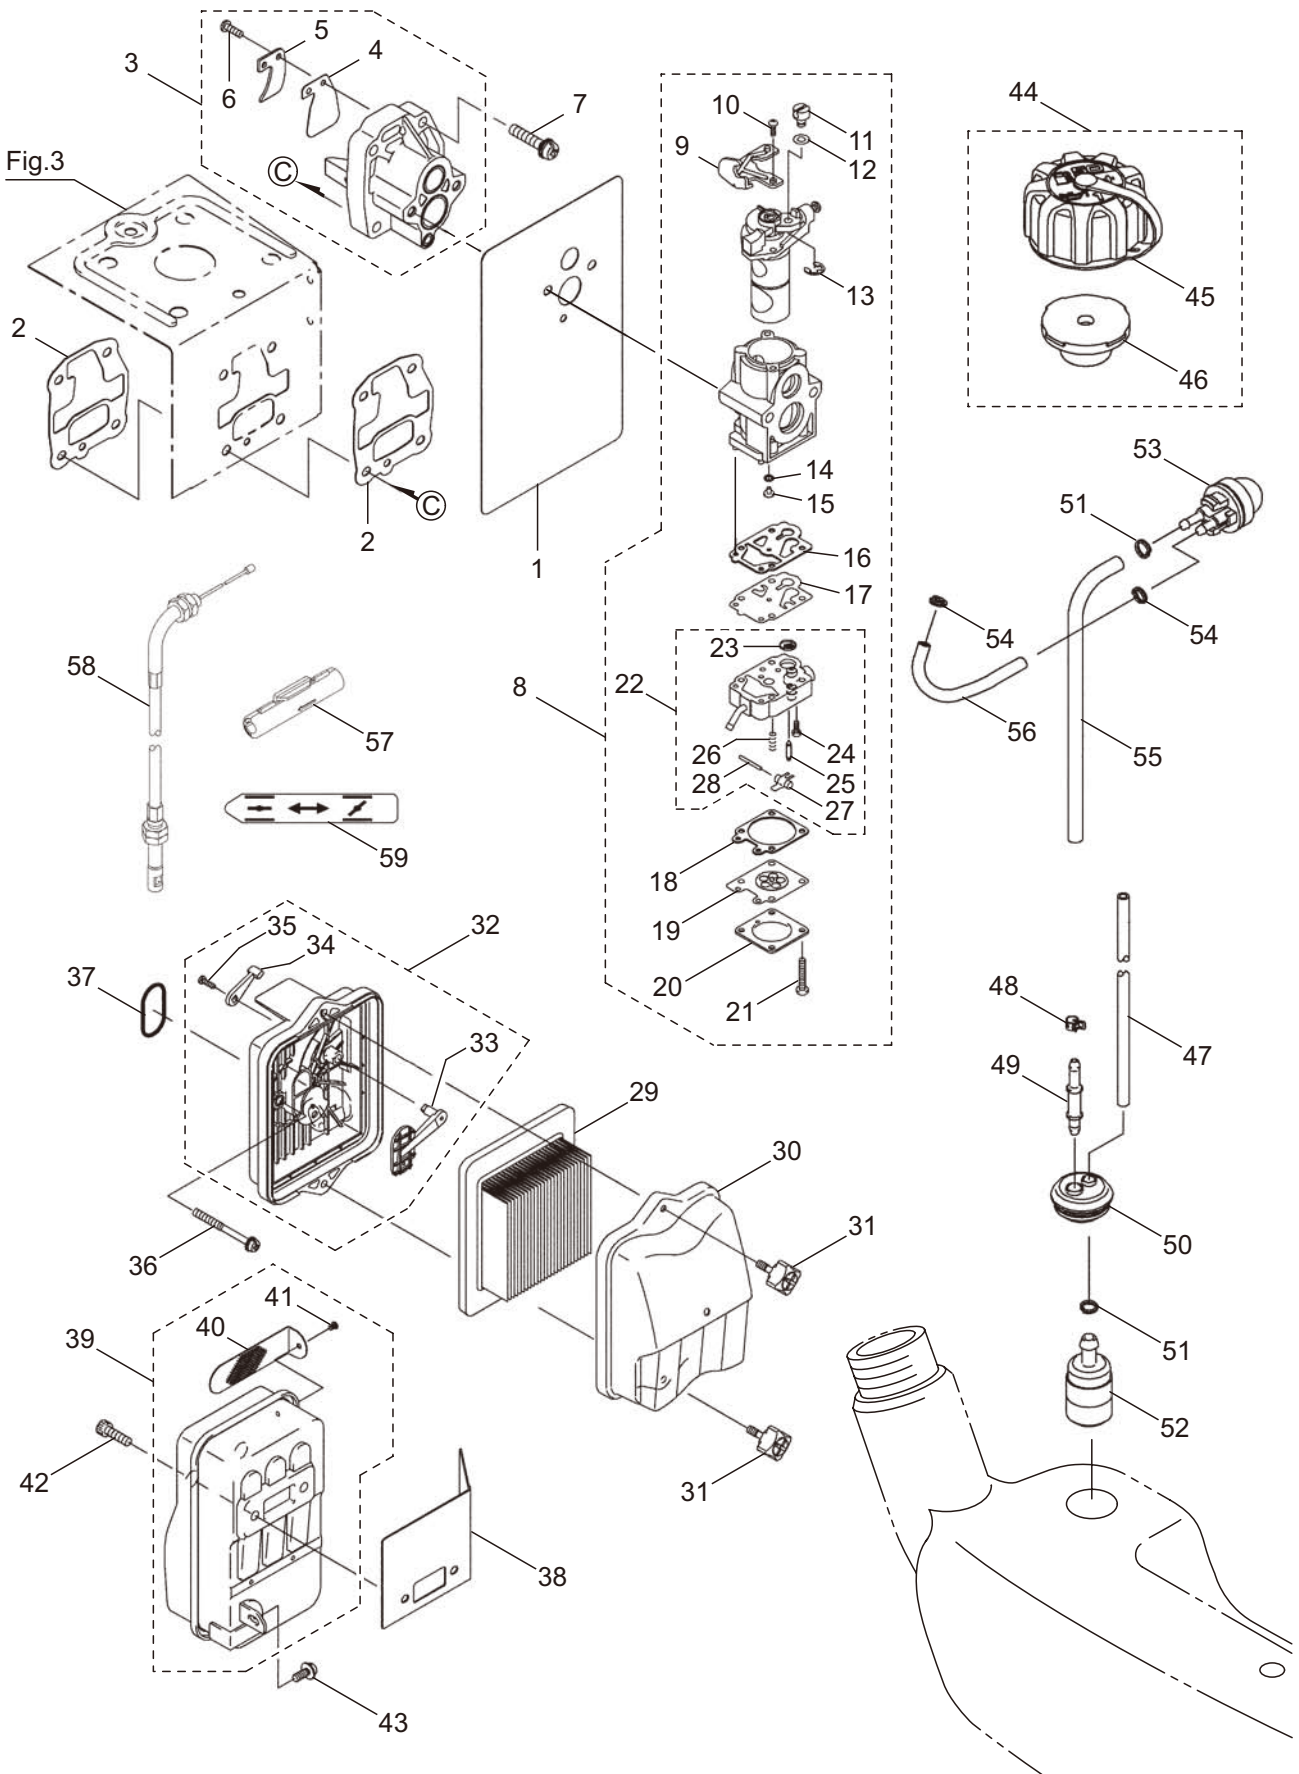

4. MD8026-1
ENGINE (CARBURETOR, MUFFLER)

Ref. No.	Part No.	Part Name	Q'ty	Remarks
4-46	425442	Breather	1	
4-47	649369	Tube	1	3x5x305
4-48	944177	Clamp	1	
4-49	632199	Joint	1	
4-50	597949	Fuel Tank Grommet	1	
4-51	419579	Clamp	2	
4-52	625872	Fuel Filter	1	
4-53	415374	Priming Pump	1	
4-54	419580	Clamp	2	
4-55	415375	Tube	1	3x6x145
4-56	649368	Tube	1	2.3x5x93
4-57	419555	Case	1	
4-58	419556	Throttle Cable	1	
4-59	419590	Label	1