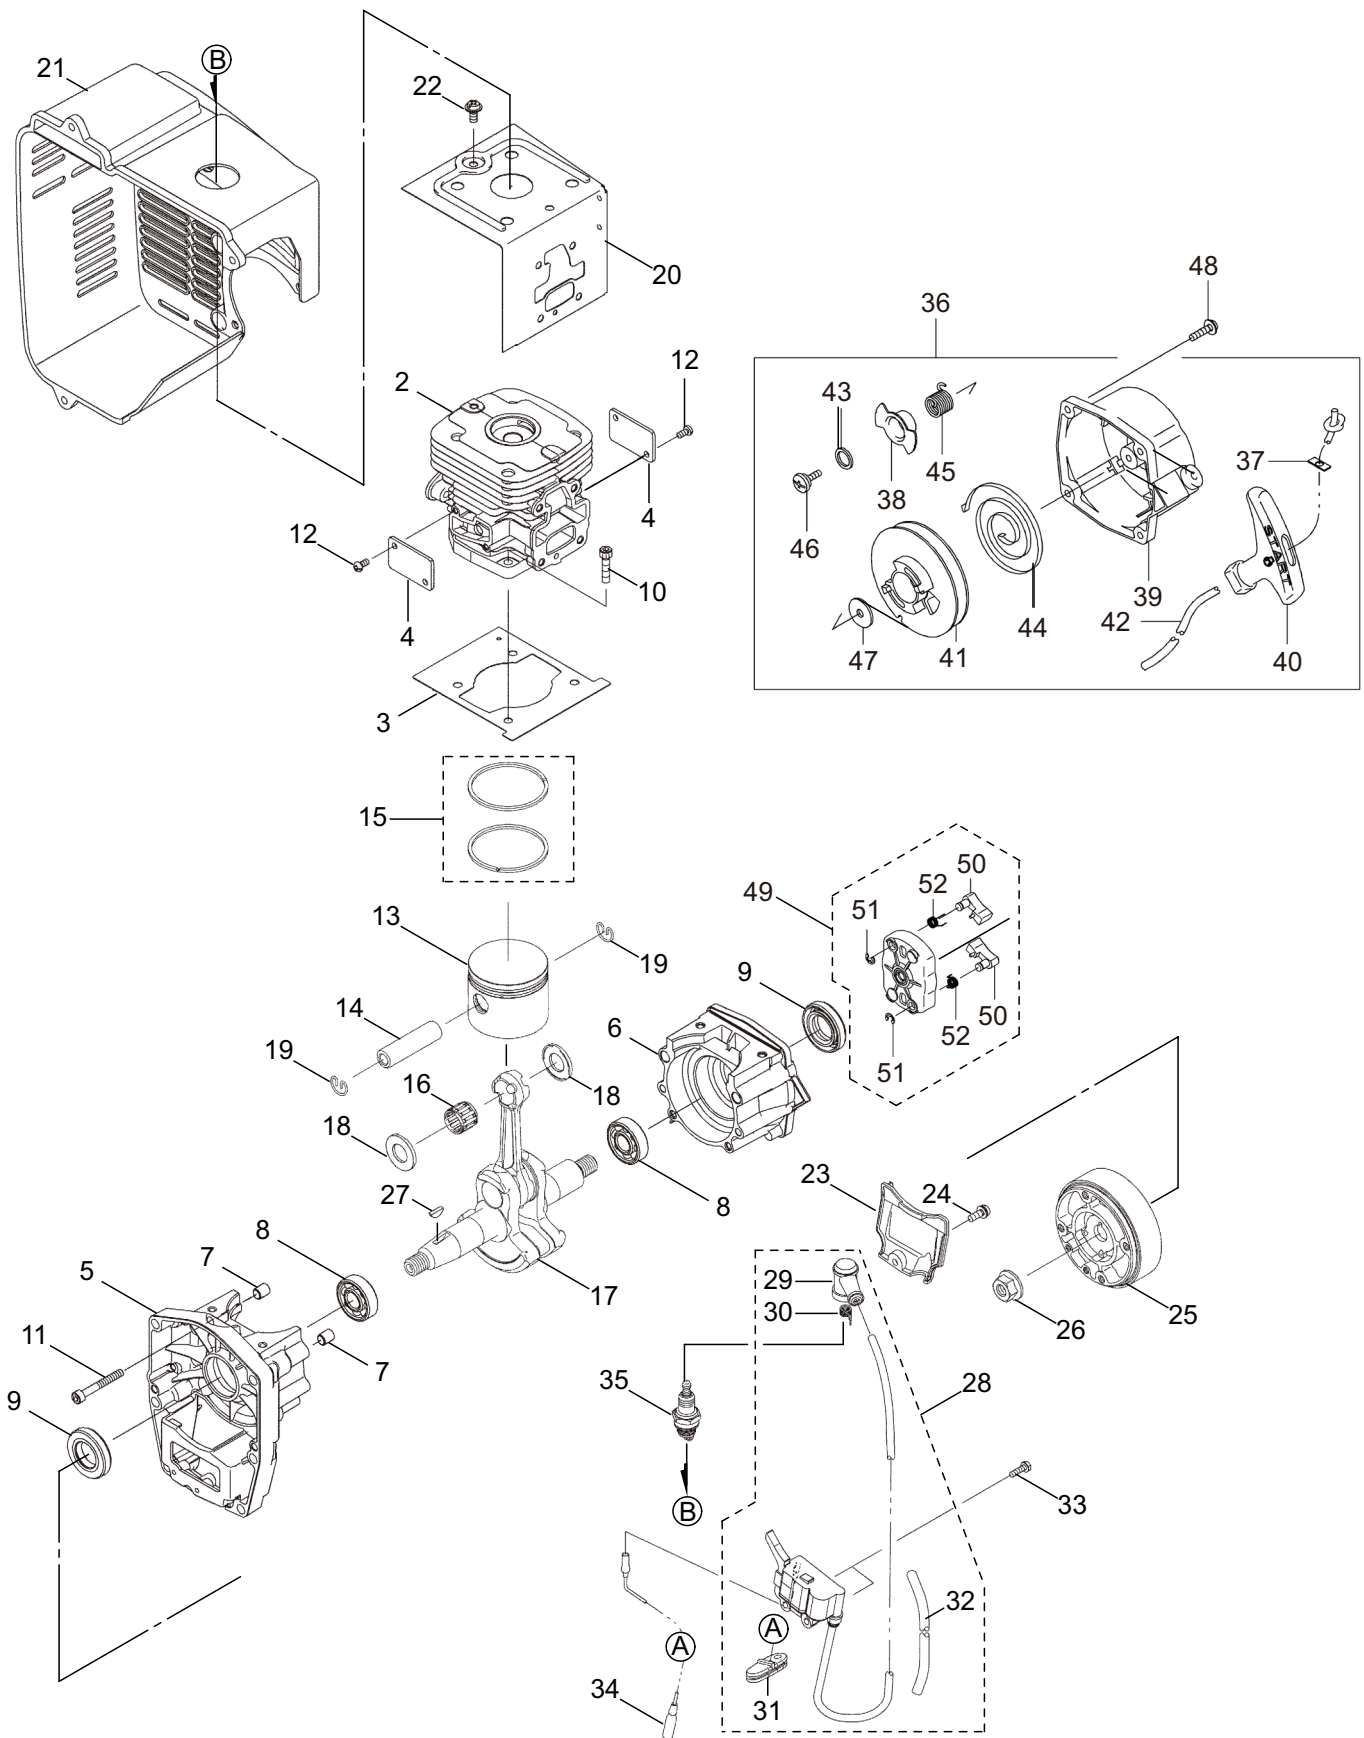

3. MD8026-1 ENGINE (CYLINDER, CRANKCASE)

Ref. No.	Part No.	Part Name	Q'ty	Remarks
3-1	274384	Engine	1	TK065D-KG27
3-2	426073	Cylinder	1	
3-3	426074	Gasket	1	
3-4	426075	Plate	2	
3-5	426076	Crankcase	1	
3-6	426077	Crankcase	1	
3-7	419524	Pin	2	
3-8	426078	Bearing	2	#6303C3
3-9	419527	Oil Seal	2	
3-10	416110	Bolt, Socket	4	5x20
3-11	426079	Bolt	4	5x40
3-12	416111	Screw	4	4x8
3-13	426080	Piston	1	
3-14	649322	Piston Pin	1	
3-15	426081	Piston Ring Set	1	
3-16	649325	Bearing	1	
3-17	426082	Crankshaft Ass'y	1	
3-18	426083	Spacer	2	
3-19	419536	Snap Ring	2	
3-20	426084	Shroud	1	
3-21	426342	Shroud	1	
3-22	419543	Screw	1	5x12
3-23	426086	Cover	1	
3-24	419529	Screw	1	
3-25	426087	Flywheel	1	
3-26	419554	Nut	1	10mm
3-27	419549	Key	1	
3-28	426090	Ignition Coil Ass'y	1	Incl.29-32
3-29	426088	Spark Plug Cap	1	
3-30	426089	Tarminal	1	
3-31	426093	Grommet	1	
3-32	426094	Tube	1	
3-33	419552	Bolt	2	4x14
3-34	426091	Lead Wire	1	
3-35	426092	Spark Plug	1	BPMR7A-9
3-36	426346	Recoil Starter Ass'y	1	Incl.37-47
3-37	944502	Plate	1	
3-38	426344	Retainer	1	
3-39	426345	Starter Case	1	
3-40	998437	Grip	1	
3-41	426347	Reel	1	
3-42	419586	Rope	1	
3-43	944978	Thrust Washer	1	
3-44	426348	Spiral Spring	1	
3-45	426349	Spring	1