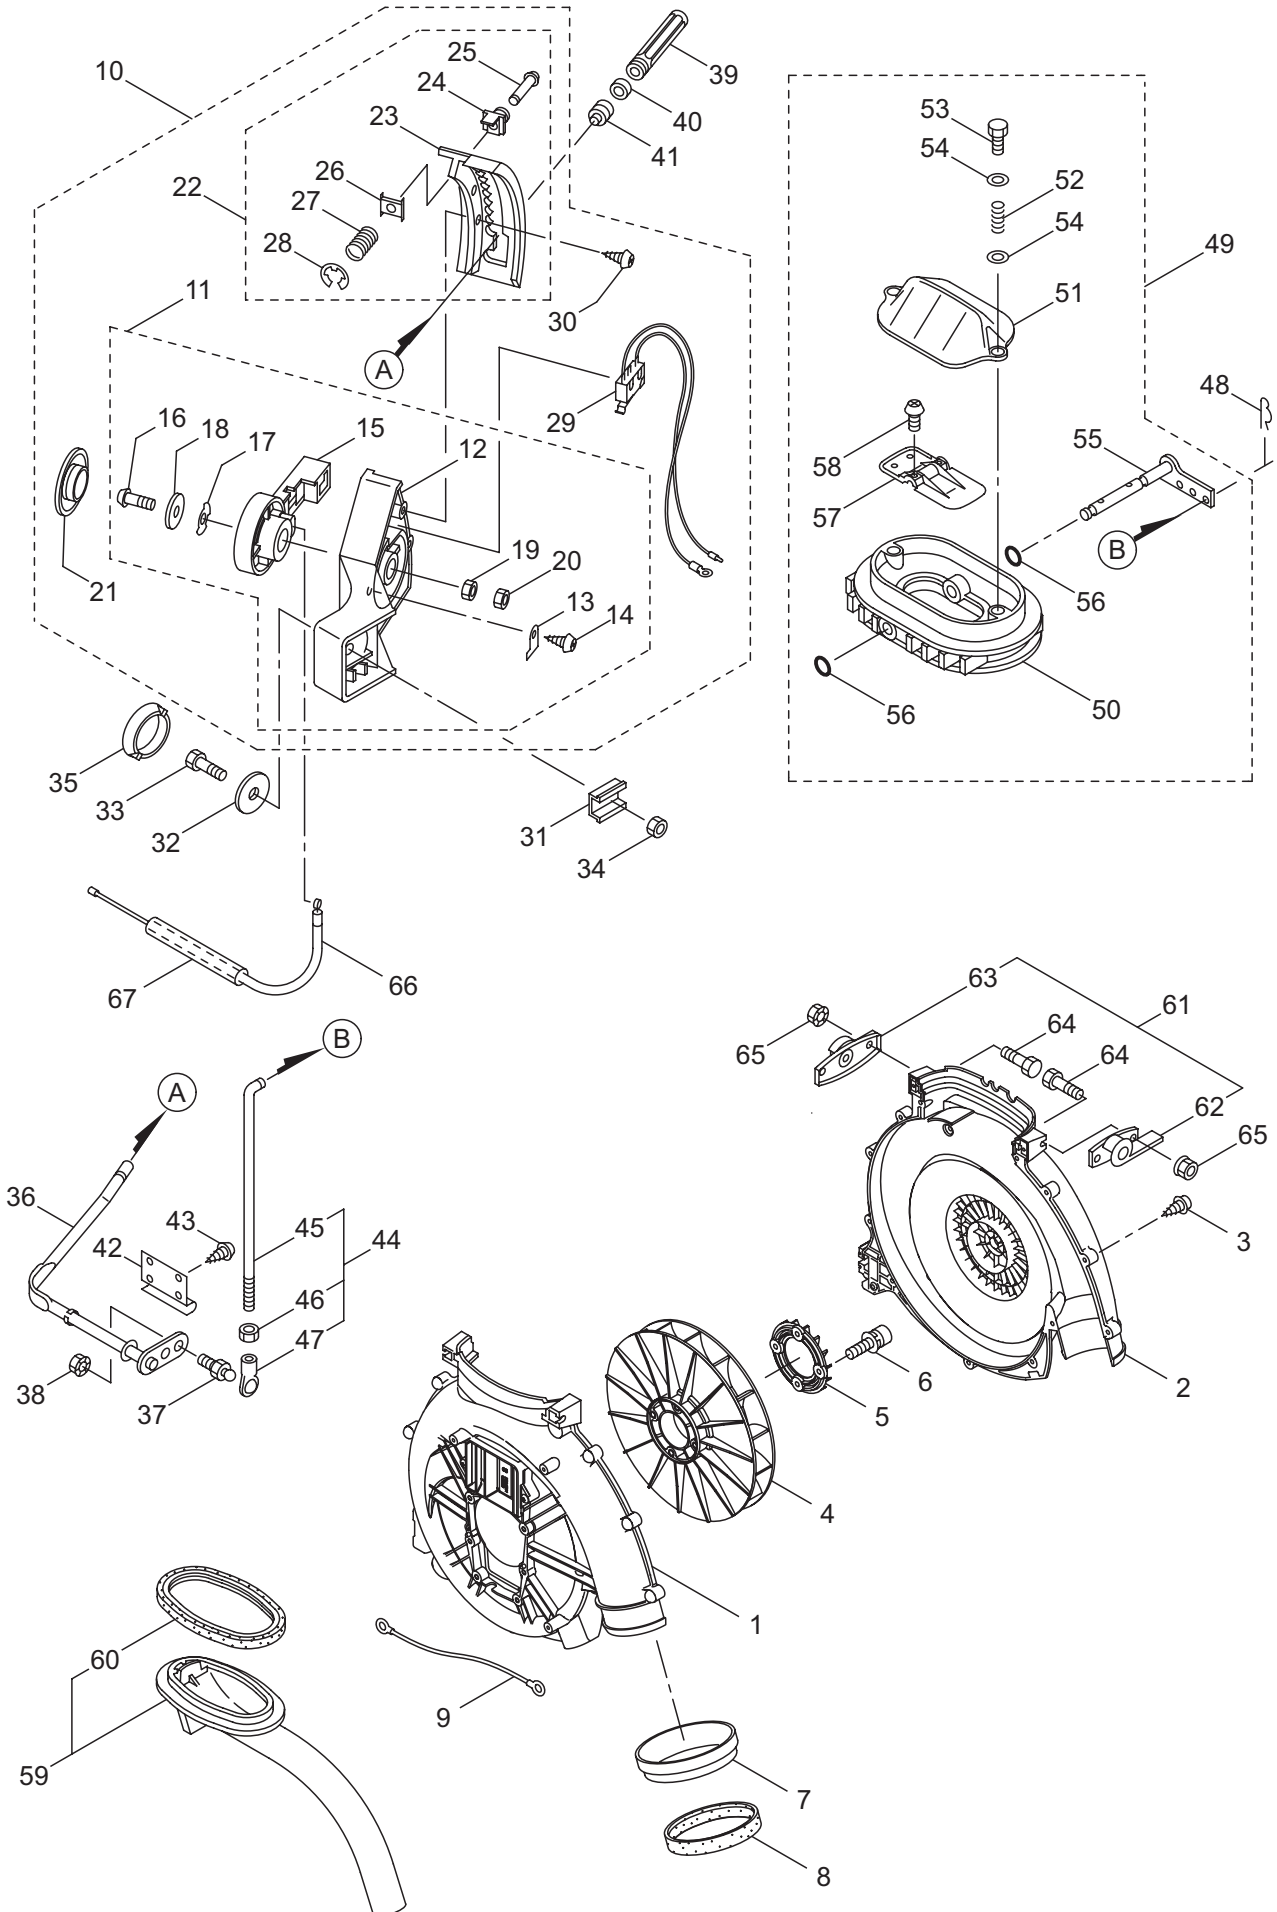

2. MD8026-1
FAN CASE

Ref. No.	Part No.	Part Name	Q'ty	Remarks
2-1	130017	Fan Case (E)	1	
2-2	130022	Fan Case (S)	1	
2-3	130420	Tapping Screw	13	M5x25
2-4	128908	Fan	1	
2-5	128910	Ring	1	
2-6	128911	Bolt	4	M6x40
2-7	119160	Collar	1	
2-8	119161	Rubber Band	1	
2-9	127531	Earth Code	1	
2-10	130821	Lever Ass'y	1	Incl.11-30
2-11	130822	Dial Plate Retainer Ass'y	1	Incl.12-20
2-12	130930	Dial Plate Retainer	1	
2-13	128214	Plate	1	
2-14	128195	Screw	1	M4x8
2-15	130934	Throttle Lever	1	
2-16	081457	Screw	1	M6x25
2-17	130736	Wave Washer	1	WW-18
2-18	013512	Washer	1	6.5x25xt2.3
2-19	100234	Nut	1	M6
2-20	127218	Nut	1	M6
2-21	110730	Cap	1	
2-22	130823	Dial Plate Ass'y	1	Incl.23-28
2-23	130932	Dial Plate	1	
2-24	111232	Stopper	1	
2-25	127848	Pin	1	4.5x38.2L
2-26	111233	Plate	1	
2-27	128215	Spring	1	
2-28	026368	E-Ring	1	
2-29	130824	Micro Switch	1	
2-30	128196	Tapping Screw	2	M5x14
2-31	128217	Washer	1	
2-32	128212	Washer	1	8.5x30xT2.3
2-33	128213	Bolt	1	M8x25
2-34	126990	Nut	1	M8
2-35	110729	Cap	1	
2-36	130027	Shutter Lever	1	
2-37	109606	Male Universal Joint	1	
2-38	126756	Nut	1	M6
2-39	100632	Knob	1	
2-40	100633	Snap	1	
2-41	100726	Cap	1	
2-42	117022	Lever Retainer	1	
2-43	128196	Tapping Screw	4	M5x14
2-44	130124	Joint Rod Ass'y	1	Incl.45-47
2-45	130125	Joint Rod	1