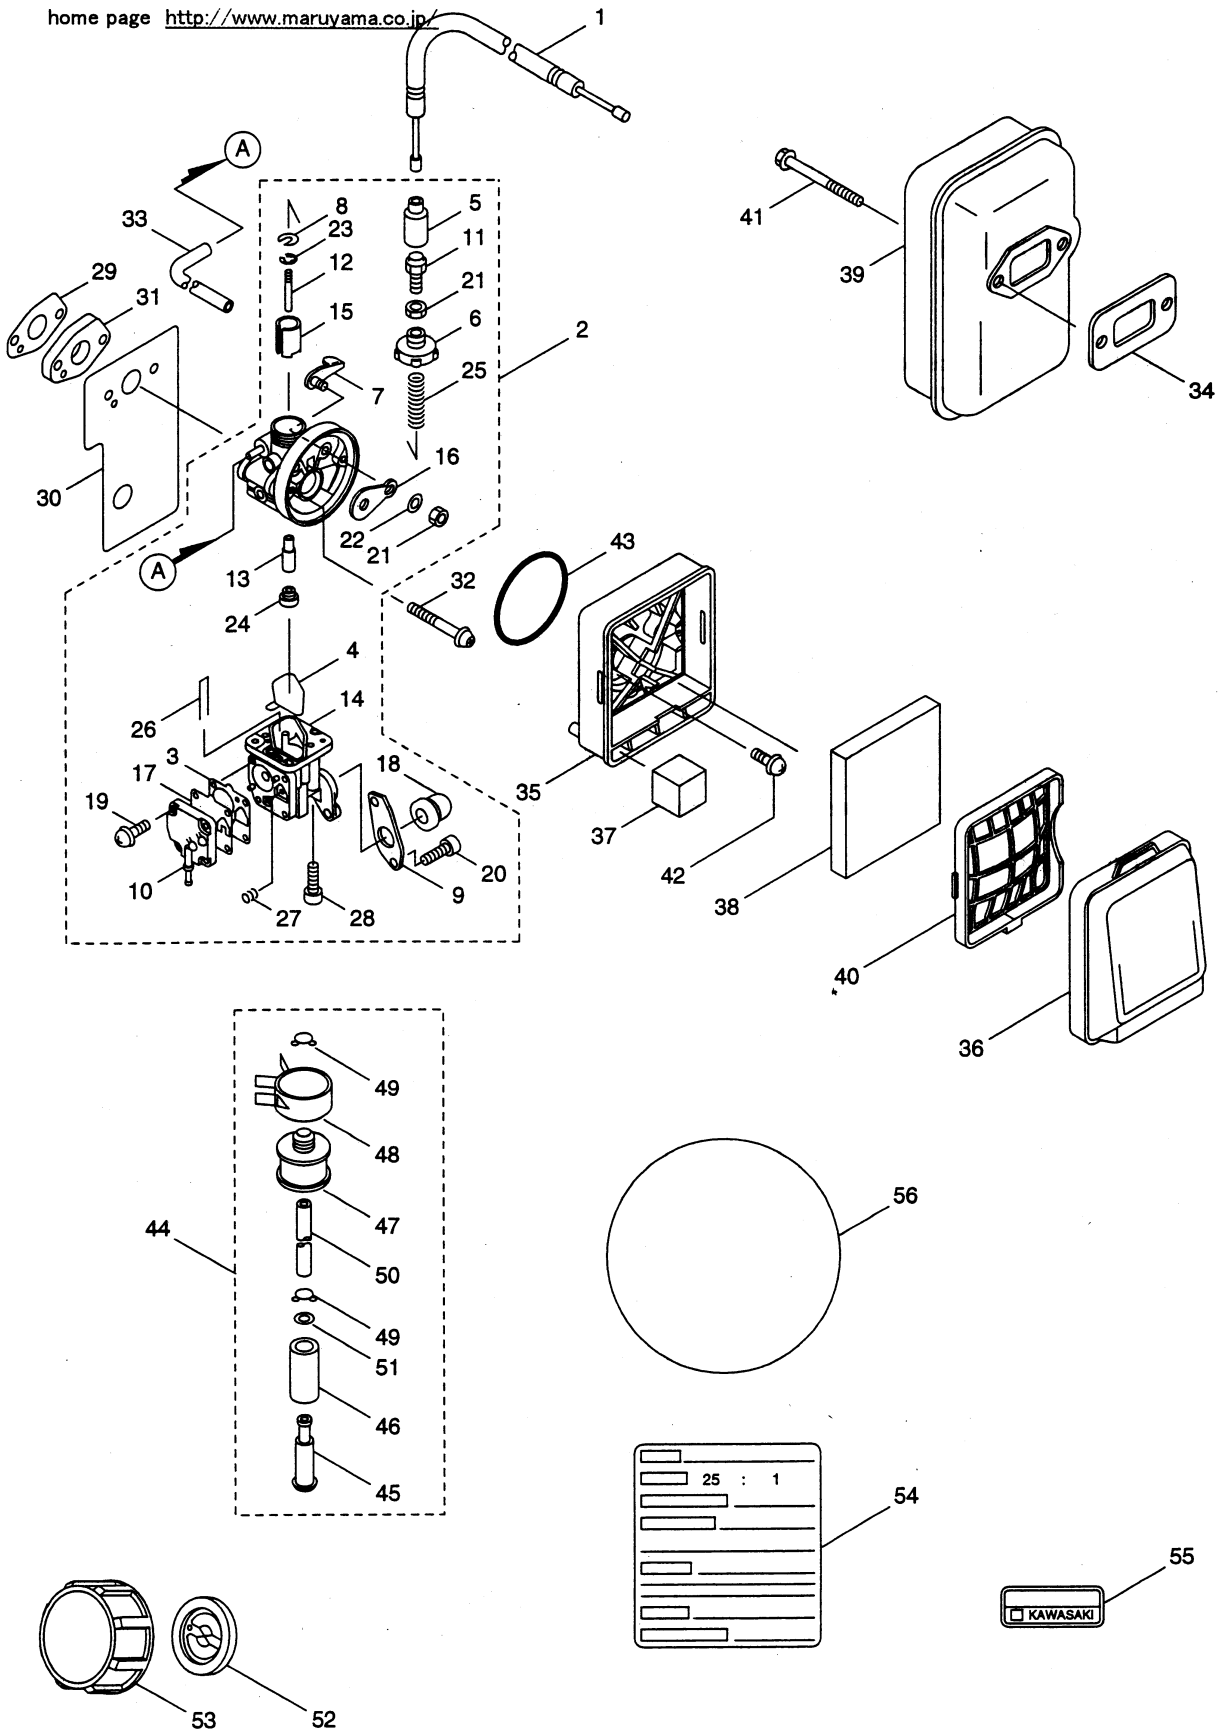

4.MD301 CARBURETOR,MUFFLER

home page <http://www.maruyama.co.jp/>

Ref. No.	Parts No.	Parts Name	Q' ty	Remarks
4-1	620207	Cable	1	Incl. 3 ~ 28
4-2	620792	Carburetor, ass'y	1	
4-3	591541	Gasket	1	
4-4	998424	Gasket	1	
4-5	573935	Cap	1	
4-6	578502	Cap	1	
4-7	578506	Lever	1	
4-8	071361	Plate	1	
4-9	578508	Plate	1	
4-10	597300	Cover	1	
4-11	594600	Adjuster	1	
4-12	620793	Needle	1	
4-13	998422	Jet	1	
4-14	998427	Chamber	1	
4-15	578504	Valve	1	
4-16	578505	Valve	1	
4-17	570256	Diaphragm	1	
4-18	998432	Pump	1	
4-19	591561	Screw	4	
4-20	998430	Screw	2	
4-21	591564	Nut	2	#64
4-22	597306	Washer	1	
4-23	591566	Ring	1	
4-24	580468	Jet	1	
4-25	071362	Spring	1	
4-26	998429	Wire	1	
4-27	998426	Spring	2	
4-28	998428	Screw	2	
4-29	578500	Gasket	1	
4-30	620791	Gasket	1	
4-31	620794	Insulator	1	
4-32	620795	Screw	2	
4-33	998405	Tube	1	
4-34	579566	Gasket	1	
4-35	578510	Case	1	
4-36	578512	Cap	1	
4-37	998391	Element	1	
4-38	578511	Element	1	
4-39	620796	Muffler, ass'y	1	
4-40	944740	Grate	1	
4-41	620797	Bolt	2	Incl. 45 ~ 51
4-42	944125	Screw	2	
4-43	578509	O-Ring	1	
4-44	998419	Filter	1	
4-45	573069	Weight	1