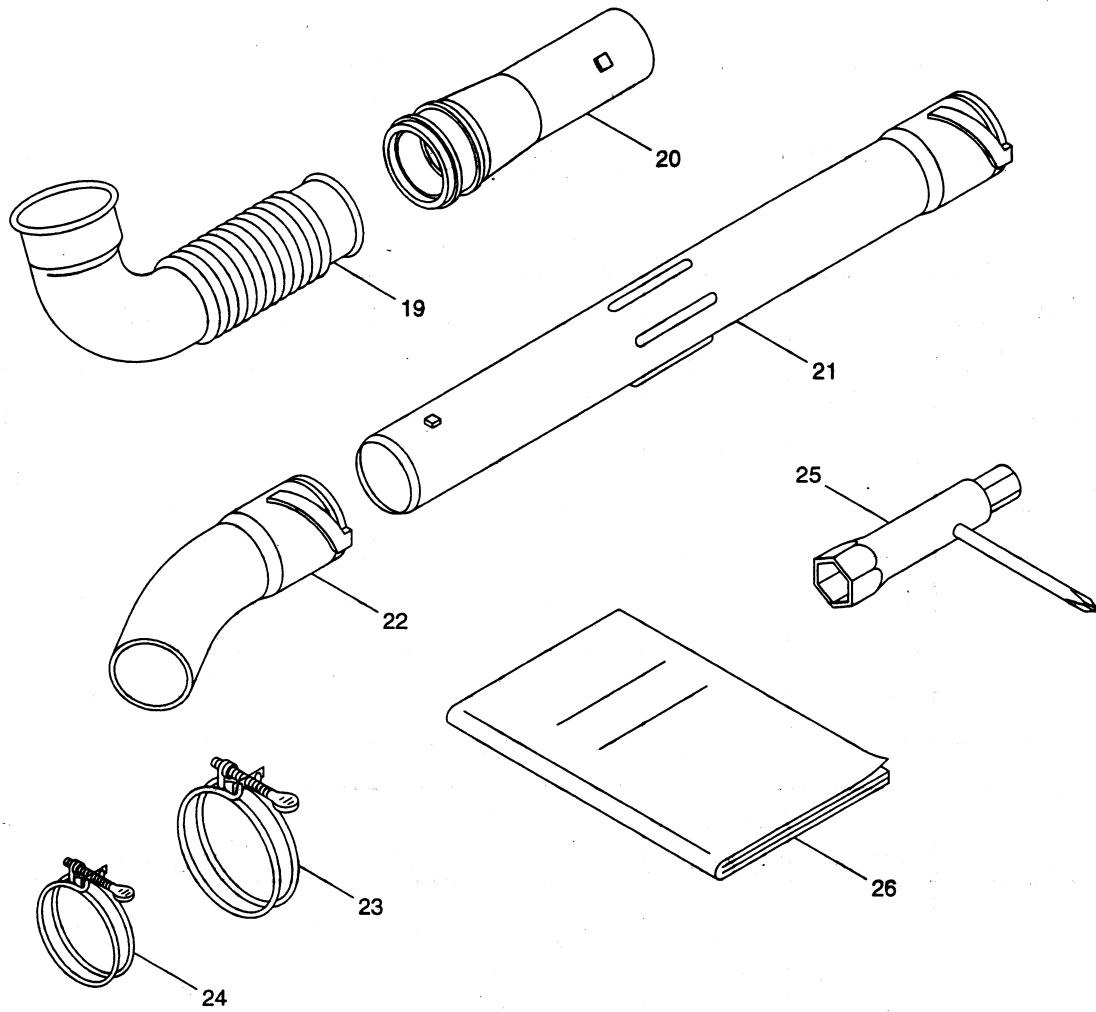

5.MD301 ACCESSORIES

Ref. No.	Parts No.	Parts Name	Q'ty	Remarks
5-1	119654	Mist Attachment Ass'y	1	Incl. 2 ~ 18
5-2	024412	Mist Nozzle, ass'y	1	Incl. 3 ~ 12
5-3	024413	Mist Nozzle	1	
5-4	024801	Nozzle Tip	1	
5-5	024802	Nozzle Cap	1	
5-6	087499	Screw	1	M3 × 0.5 × 12
5-7	024803	Collar, nozzle head	1	
5-8	024800	Clamp Ring	1	
5-9	024804	Nut	1	M60 × 1.5
5-10	024811	Stopper	1	
5-11	024805	Cock	1	
5-12	011345	O-Ring	1	P12
5-13	101872	Mist Cock, ass'y	1	Incl. 14
5-14	019285	O-Ring	1	P11
5-15	024409	Vinyl Hose	1	φ 9 × φ 12 × 950L
5-16	024410	Vinyl Hose	1	φ 9 × φ 12 × 700L
5-17	043972	Hose Band	2	
5-18	024421	Pipe Clamp	2	
5-19	118400	Flexible Pipe	1	
5-20	106721	Swivel Pipe	1	
5-21	106762	Straight Pipe	1	370L
5-22	106725	Bent Pipe	1	
5-23	100752	Wire Clamp	1	#85
5-24	100753	Wire Clamp	1	#78
5-25	210418	Combination Box Spanner	1	13 × 19 × (+)
5-26	119580	Instruction Manual	1