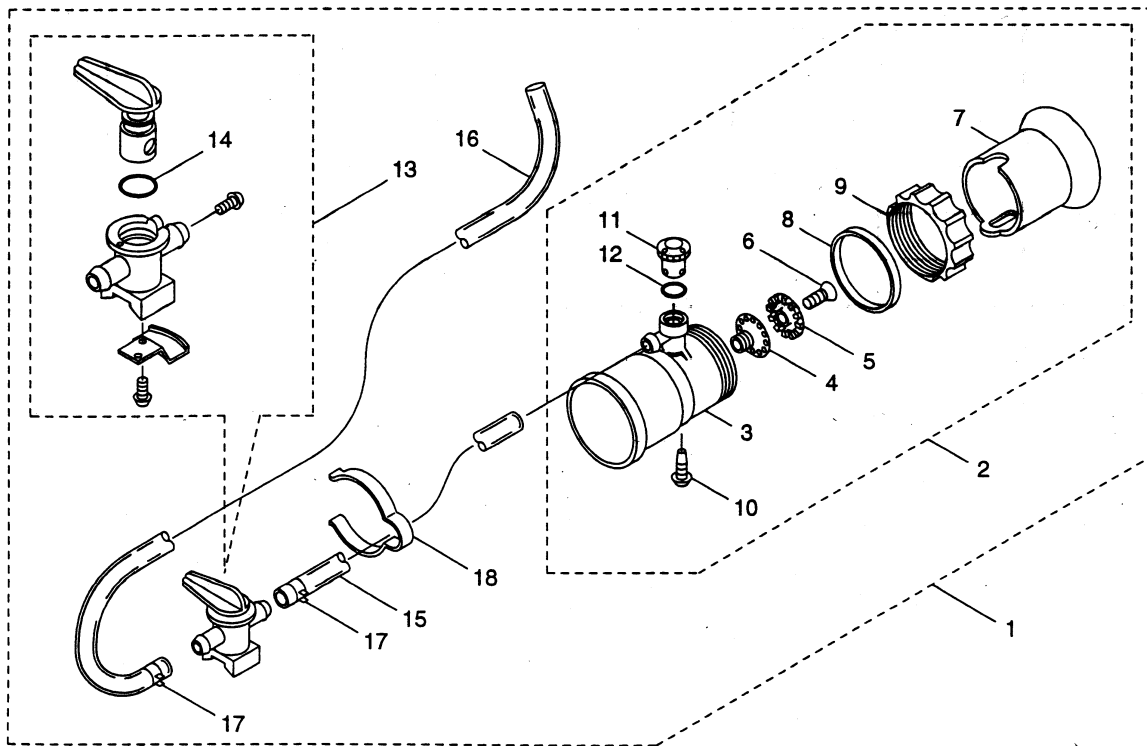

5.MD301 ACCESSORIES

Ref. No.	Parts No.	Parts Name	Q'ty	Remarks
5-1	119654	Mist Attachment Ass'y	1	Incl. 2 ~ 18
5-2	024412	Mist Nozzle, ass'y	1	Incl. 3 ~ 12
5-3	024413	Mist Nozzle	1	
5-4	024801	Nozzle Tip	1	
5-5	024802	Nozzle Cap	1	
5-6	087499	Screw	1	M3 × 0.5 × 12
5-7	024803	Collar, nozzle head	1	
5-8	024800	Clamp Ring	1	
5-9	024804	Nut	1	M60 × 1.5
5-10	024811	Stopper	1	
5-11	024805	Cock	1	
5-12	011345	O-Ring	1	P12
5-13	101872	Mist Cock, ass'y	1	Incl. 14
5-14	019285	O-Ring	1	P11
5-15	024409	Vinyl Hose	1	φ 9 × φ 12 × 950L
5-16	024410	Vinyl Hose	1	φ 9 × φ 12 × 700L
5-17	043972	Hose Band	2	
5-18	024421	Pipe Clamp	2	
5-19	118400	Flexible Pipe	1	
5-20	106721	Swivel Pipe	1	
5-21	106762	Straight Pipe	1	370L
5-22	106725	Bent Pipe	1	
5-23	100752	Wire Clamp	1	#85
5-24	100753	Wire Clamp	1	#78
5-25	210418	Combination Box Spanner	1	13 × 19 × (+)
5-26	119580	Instruction Manual	1