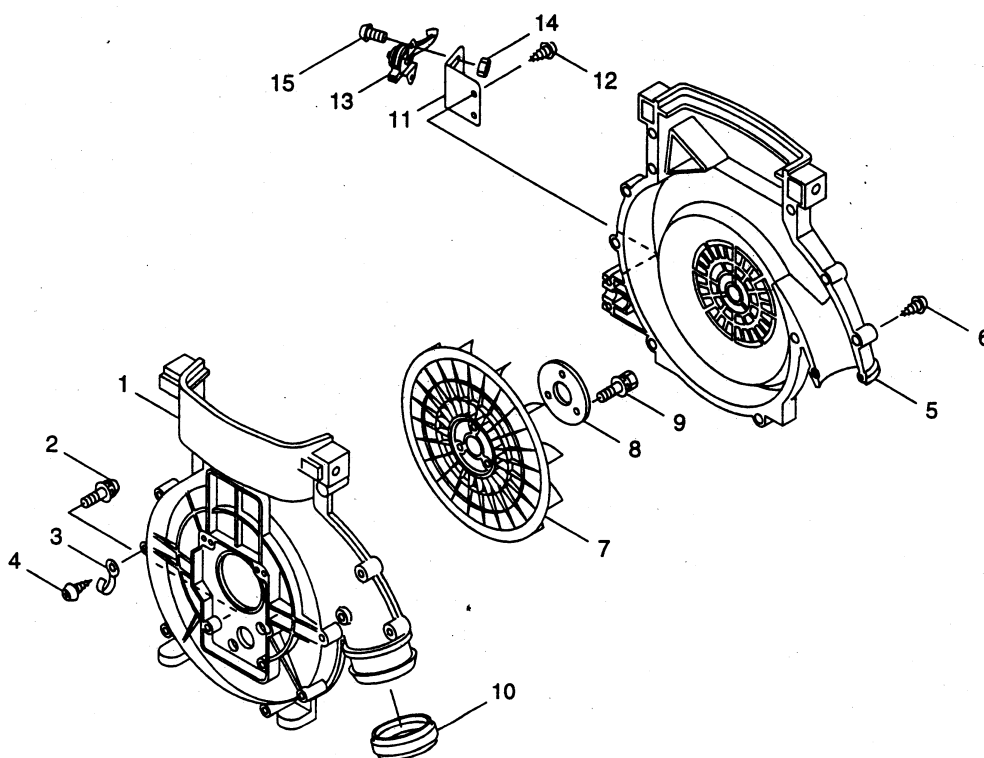

PARTS LIST

MD301

CONTENTS

1 • MAIN BODY	1 ~ 2
2 • FAN	3 ~ 4
3 • ENGINE	5 ~ 8
4 • CARBURETOR, MUFFLER	9 ~ 12
5 • ACCESSORIES	13 ~ 14

1998. 3.

MARUYAMA

P/N 520955

1.MD301 MAIN BODY

2.MD301 FAN

Ref. No.	Parts No.	Parts Name	Q' ty	Remarks
2-1	119574	Fan Case(E)	1	
2-2	816012	Screw	4	M6 X 20
2-3	103550	Clamp	1	
2-4	089806	Screw	1	M5 X 10
2-5	118340	Fan Case(S)	1	
2-6	089538	Screw	10	M5 X 25
2-7	117938	Fan	1	
2-8	118248	Plate	1	
2-9	092544	Bolt	3	M6 X 30
2-10	103211	Packing	1	
2-11	119576	Stay	1	
2-12	086062	Screw	2	M5 X 14
2-13	119577	Throttle Lever	1	
2-14	100420	Nut	2	M6
2-15	092004	Screw	2	M6 X 12

3.MD301 ENGINE

Ref. No.	Parts No.	Parts Name	Q' ty	Remarks
3-46	943979	Pulley	1	
3-47	943492	Starter	1	Incl. 40 ~ 45, 48 ~ 53
3-48	591591	Reel	1	
3-49	620211	Rope	1	φ 3.5 × 890L
3-50	620212	Screw	1	
3-51	591593	Spring	1	
3-52	591592	Spring	1	
3-53	574007	Spring	1	
3-54	943466	Screw	4	
3-55	943173	Nut	1	
3-56	071190	Washer	1	