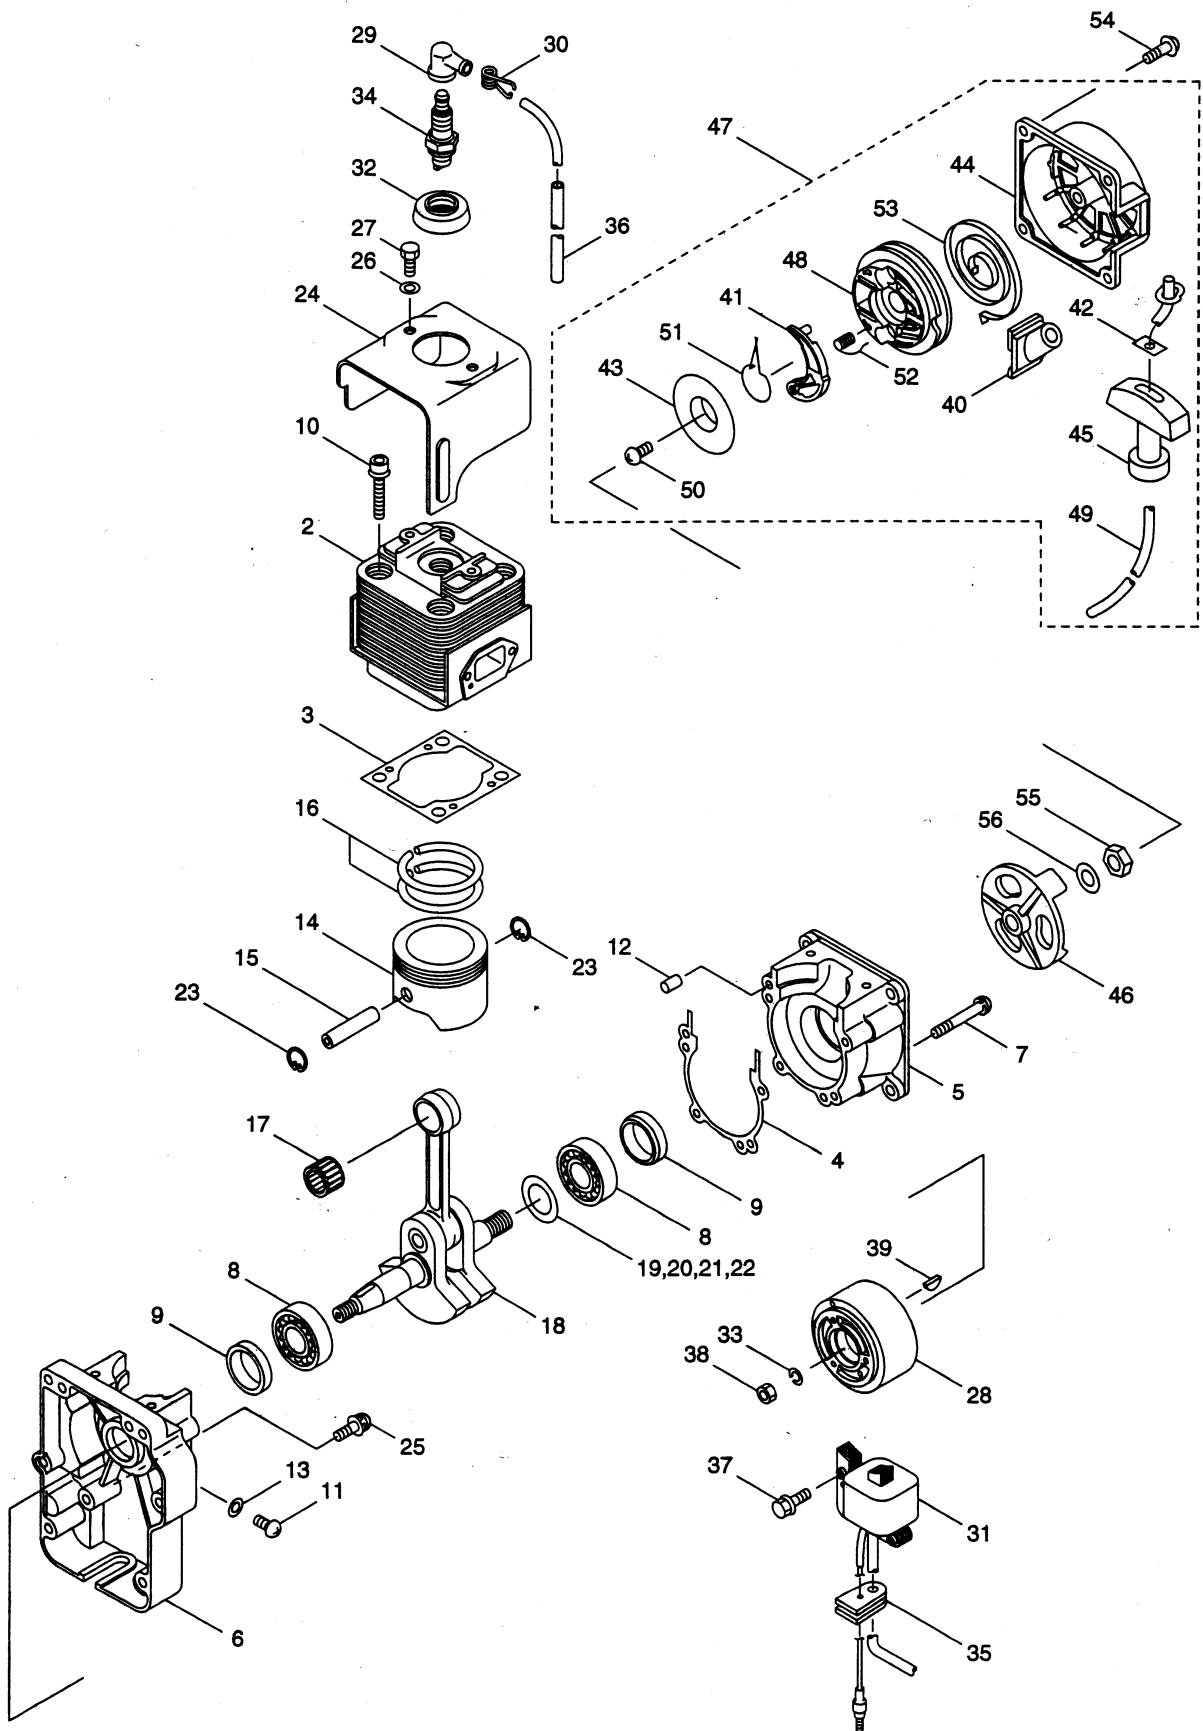

3.MD301 ENGINE

Ref. No.	Parts No.	Parts Name	Q' ty	Remarks	
3-1	119648	Engine	1	TE035M-AG22	
3-2	620778	Cylinder	1		
3-3	620779	Gasket	1		
3-4	620780	Gasket	1		
3-5	620781	Crank Case	1		
3-6	620782	Crank Case	1		
3-7	573179	Screw	4		
3-8	620783	Bearing	2		
3-9	573958	Oil Seal	2		
3-10	585217	Bolt	4		
3-11	944619	Screw	1		
3-12	943349	Pin	2		
3-13	943893	Gasket	1		
3-14	620784	Piston	1		
3-15	943471	Pin	1		
3-16	071406	Piston Ring Set	1		
3-17	620785	Bearing	1		
3-18	620786	Crank Shaft, ass'y	1		
3-19	591525	Shim	AR		t=0.10
3-20	591526	Shim	AR		t=0.20
3-21	591527	Shim	AR	t=0.40	
3-22	591528	Shim	AR	t=0.60	
3-23	943474	Ring	2		
3-24	620787	Shroud	1		
3-25	580184	Screw	1		
3-26	580185	Washer	2		
3-27	580186	Bolt	2		
3-28	620788	Flywheel	1		
3-29	591532	Cap	1		
3-30	591533	Spring	1		
3-31	620789	Ignition Coil	1		
3-32	573289	Plug Cap Cover	1		
3-33	620205	Washer	1	BM7A	
3-34	573081	Plug	1		
3-35	597293	Grommet	1		
3-36	620790	Tube	1	$\phi 6 \times \phi 7.4 \times 240L$	
3-37	943457	Bolt	2		
3-38	944541	Nut	1		
3-39	911132	Key	1		
3-40	620209	Rorp Guide	1		
3-41	591588	Powl	1		
3-42	944502	Plate	1		
3-43	591589	Retainer	1		
3-44	620210	Case	1		
3-45	594606	Starter Handle	1