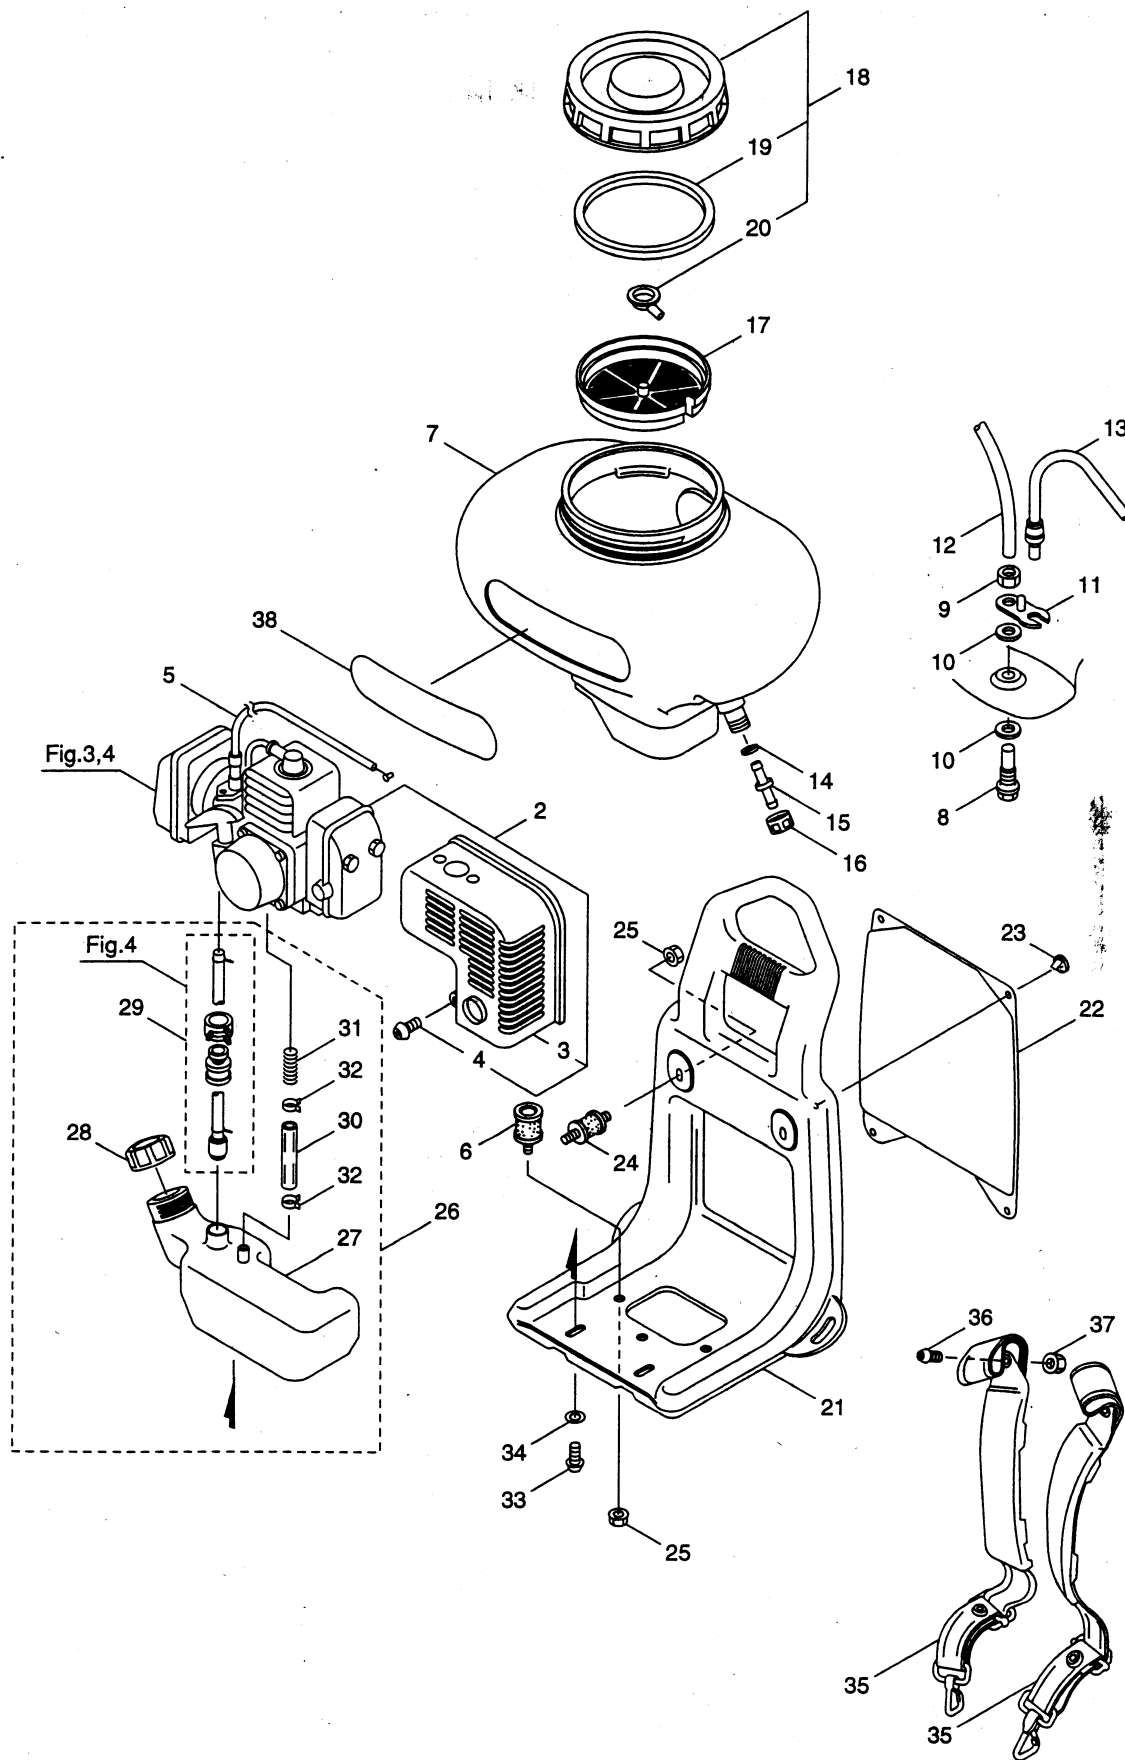

PARTS LIST

MD301

CONTENTS

1 • MAIN BODY	1 ~ 2
2 • FAN	3 ~ 4
3 • ENGINE	5 ~ 8
4 • CARBURETOR, MUFFLER	9 ~ 12
5 • ACCESSORIES	13 ~ 14

1998. 3.

MARUYAMA

P/N 520955

1.MD301 MAIN BODY

2.MD301 FAN

Ref. No.	Parts No.	Parts Name	Q' ty	Remarks
2-1	119574	Fan Case(E)	1	
2-2	816012	Screw	4	M6 X 20
2-3	103550	Clamp	1	
2-4	089806	Screw	1	M5 X 10
2-5	118340	Fan Case(S)	1	
2-6	089538	Screw	10	M5 X 25
2-7	117938	Fan	1	
2-8	118248	Plate	1	
2-9	092544	Bolt	3	M6 X 30
2-10	103211	Packing	1	
2-11	119576	Stay	1	
2-12	086062	Screw	2	M5 X 14
2-13	119577	Throttle Lever	1	
2-14	100420	Nut	2	M6
2-15	092004	Screw	2	M6 X 12

3.MD301 ENGINE

Ref. No.	Parts No.	Parts Name	Q' ty	Remarks
3-46	943979	Pulley	1	
3-47	943492	Starter	1	Incl. 40 ~ 45, 48 ~ 53
3-48	591591	Reel	1	
3-49	620211	Rope	1	φ 3.5 × 890L
3-50	620212	Screw	1	
3-51	591593	Spring	1	
3-52	591592	Spring	1	
3-53	574007	Spring	1	
3-54	943466	Screw	4	
3-55	943173	Nut	1	
3-56	071190	Washer	1	