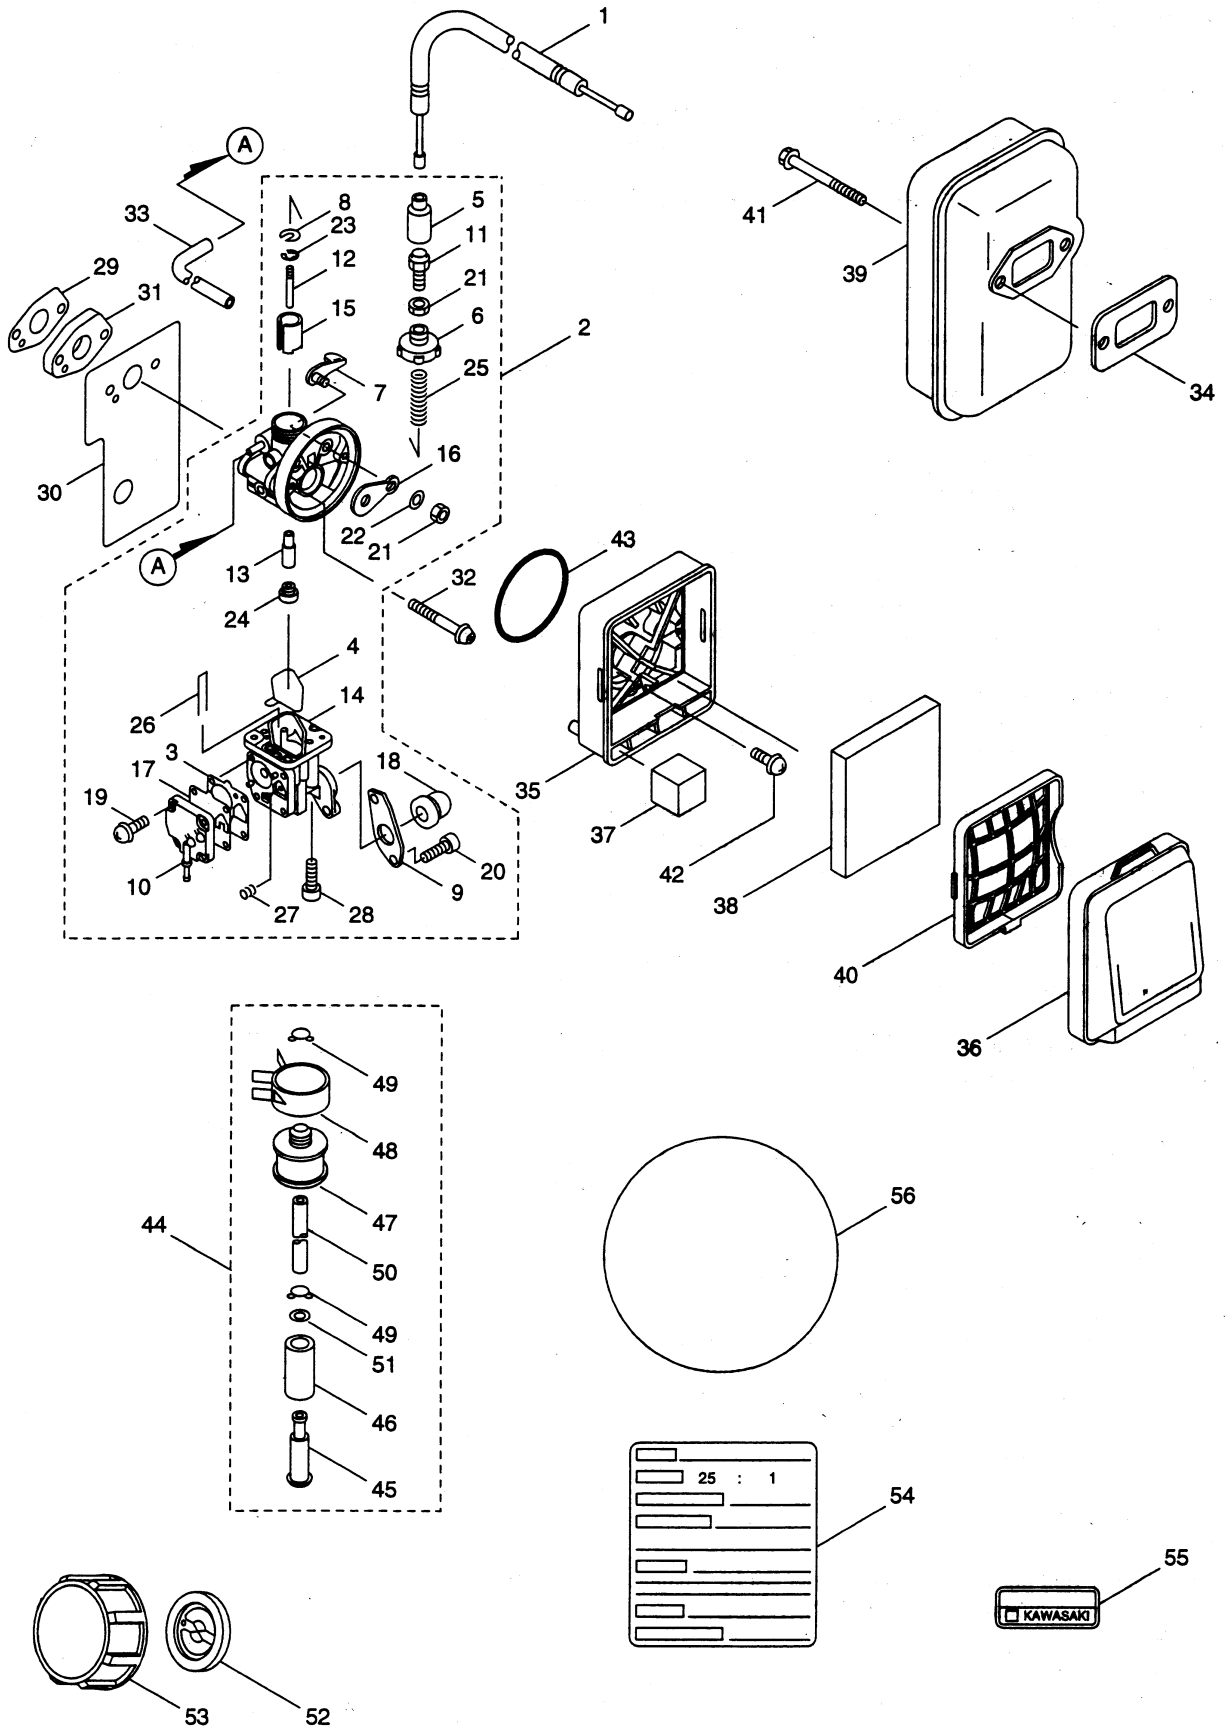

4.MD301 CARBURETOR,MUFFLER

Ref. No.	Parts No.	Parts Name	Q' ty	Remarks
4-46	573070	Filter	1	
4-47	944842	Joint	1	
4-48	597312	Clamp	1	
4-49	584759	Clamp	2	
4-50	944844	Tube	1	ϕ 2.5 X ϕ 6.5 X 260L
4-51	944841	Washer	1	
4-52	944268	Breather	1	
4-53	573071	Cap	1	
4-54	627030	Label	1	MANUAL
4-55	620799	Label	1	PRODUCT
4-56	578515	Label	1	BRAND