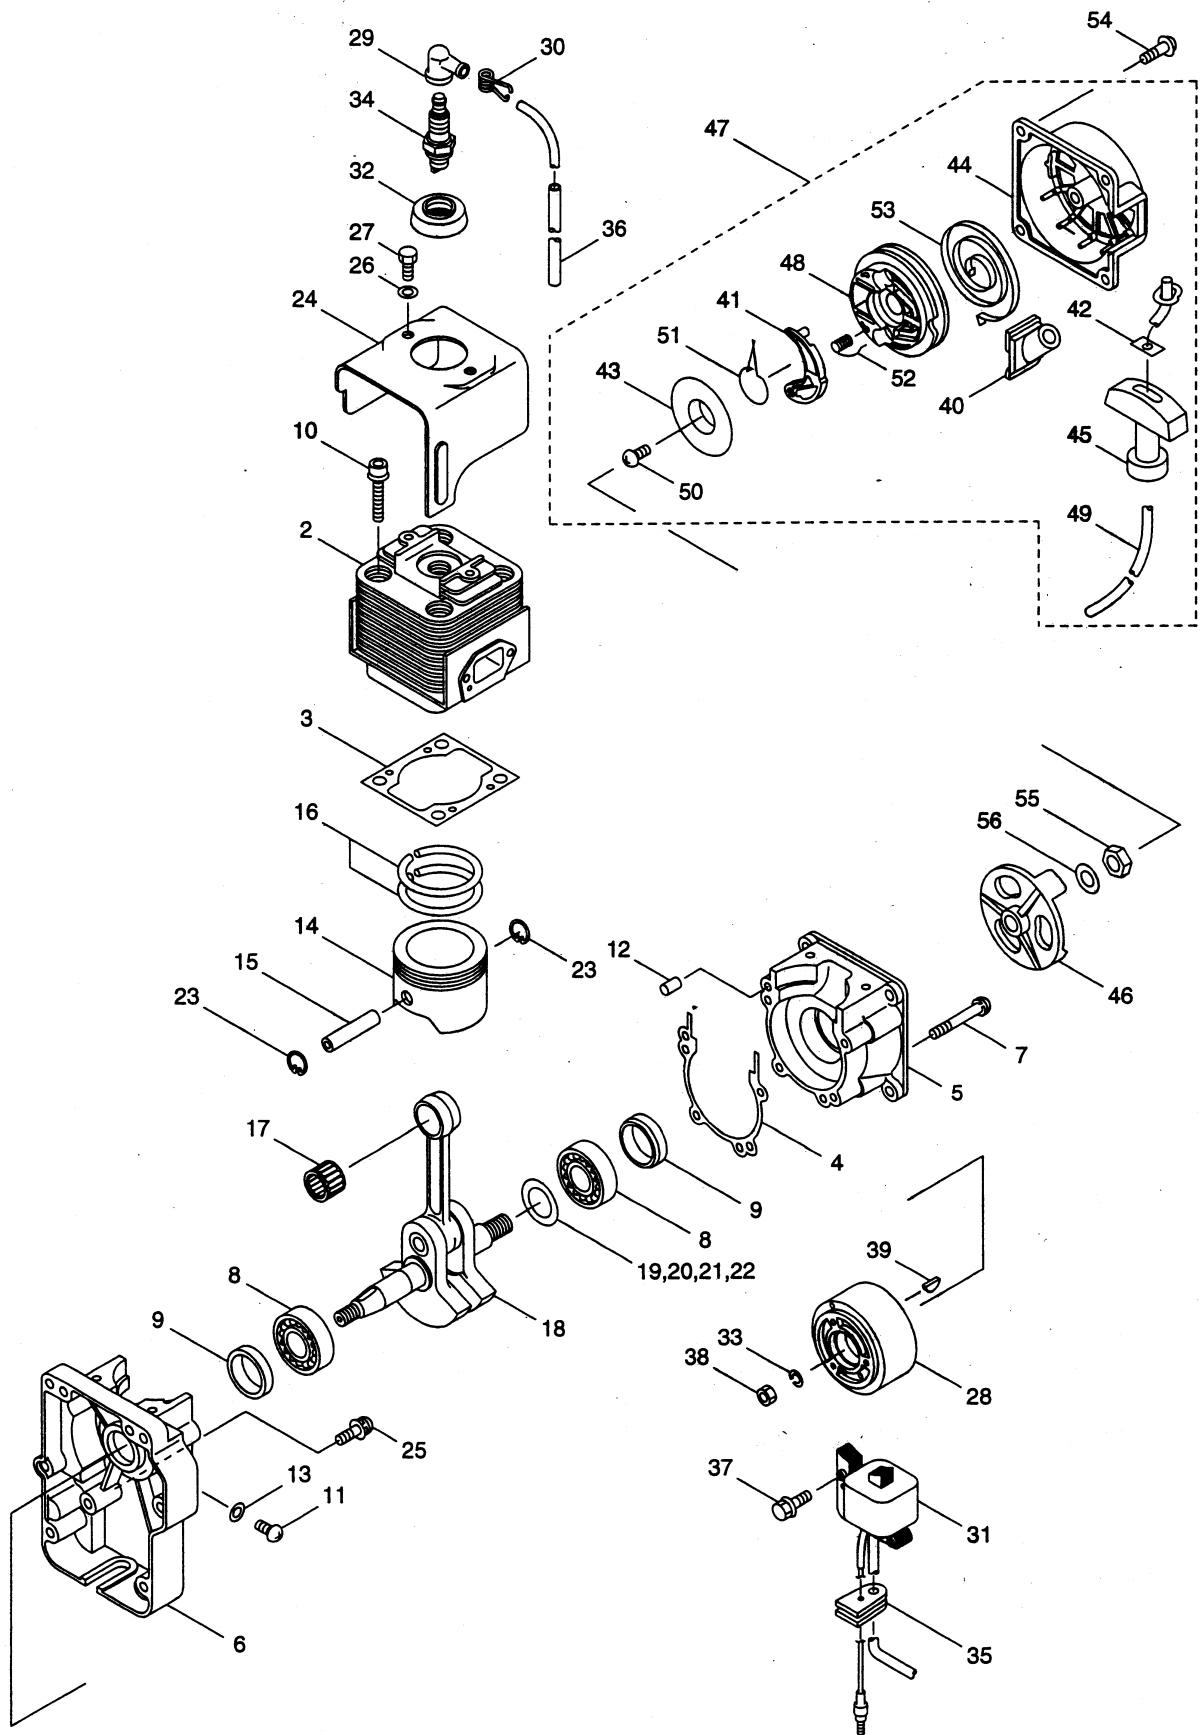

2.MD301 FAN

Ref. No.	Parts No.	Parts Name	Q' ty	Remarks
2-1	119574	Fan Case(E)	1	
2-2	816012	Screw	4	M6 X 20
2-3	103550	Clamp	1	
2-4	089806	Screw	1	M5 X 10
2-5	118340	Fan Case(S)	1	
2-6	089538	Screw	10	M5 X 25
2-7	117938	Fan	1	
2-8	118248	Plate	1	
2-9	092544	Bolt	3	M6 X 30
2-10	103211	Packing	1	
2-11	119576	Stay	1	
2-12	086062	Screw	2	M5 X 14
2-13	119577	Throttle Lever	1	
2-14	100420	Nut	2	M6
2-15	092004	Screw	2	M6 X 12

3.MD301 ENGINE

Ref. No.	Parts No.	Parts Name	Q' ty	Remarks	
3-1	119648	Engine	1	TE035M-AG22	
3-2	620778	Cylinder	1		
3-3	620779	Gasket	1		
3-4	620780	Gasket	1		
3-5	620781	Crank Case	1		
3-6	620782	Crank Case	1		
3-7	573179	Screw	4		
3-8	620783	Bearing	2		
3-9	573958	Oil Seal	2		
3-10	585217	Bolt	4		
3-11	944619	Screw	1		
3-12	943349	Pin	2		
3-13	943893	Gasket	1		
3-14	620784	Piston	1		
3-15	943471	Pin	1		
3-16	071406	Piston Ring Set	1		
3-17	620785	Bearing	1		
3-18	620786	Crank Shaft, ass'y	1		
3-19	591525	Shim	AR		t=0.10
3-20	591526	Shim	AR		t=0.20
3-21	591527	Shim	AR	t=0.40	
3-22	591528	Shim	AR	t=0.60	
3-23	943474	Ring	2		
3-24	620787	Shroud	1		
3-25	580184	Screw	1		
3-26	580185	Washer	2		
3-27	580186	Bolt	2		
3-28	620788	Flywheel	1		
3-29	591532	Cap	1		
3-30	591533	Spring	1		
3-31	620789	Ignition Coil	1		
3-32	573289	Plug Cap Cover	1		
3-33	620205	Washer	1	BM7A	
3-34	573081	Plug	1		
3-35	597293	Grommet	1		
3-36	620790	Tube	1	$\phi 6 \times \phi 7.4 \times 240L$	
3-37	943457	Bolt	2		
3-38	944541	Nut	1		
3-39	911132	Key	1		
3-40	620209	Rorp Guide	1		
3-41	591588	Powl	1		
3-42	944502	Plate	1		
3-43	591589	Retainer	1		
3-44	620210	Case	1		
3-45	594606	Starter Handle	1		

3.MD301 ENGINE

Ref. No.	Parts No.	Parts Name	Q' ty	Remarks
3-46	943979	Pulley	1	
3-47	943492	Starter	1	Incl. 40 ~ 45, 48 ~ 53
3-48	591591	Reel	1	
3-49	620211	Rope	1	φ 3.5 × 890L
3-50	620212	Screw	1	
3-51	591593	Spring	1	
3-52	591592	Spring	1	
3-53	574007	Spring	1	
3-54	943466	Screw	4	
3-55	943173	Nut	1	
3-56	071190	Washer	1	