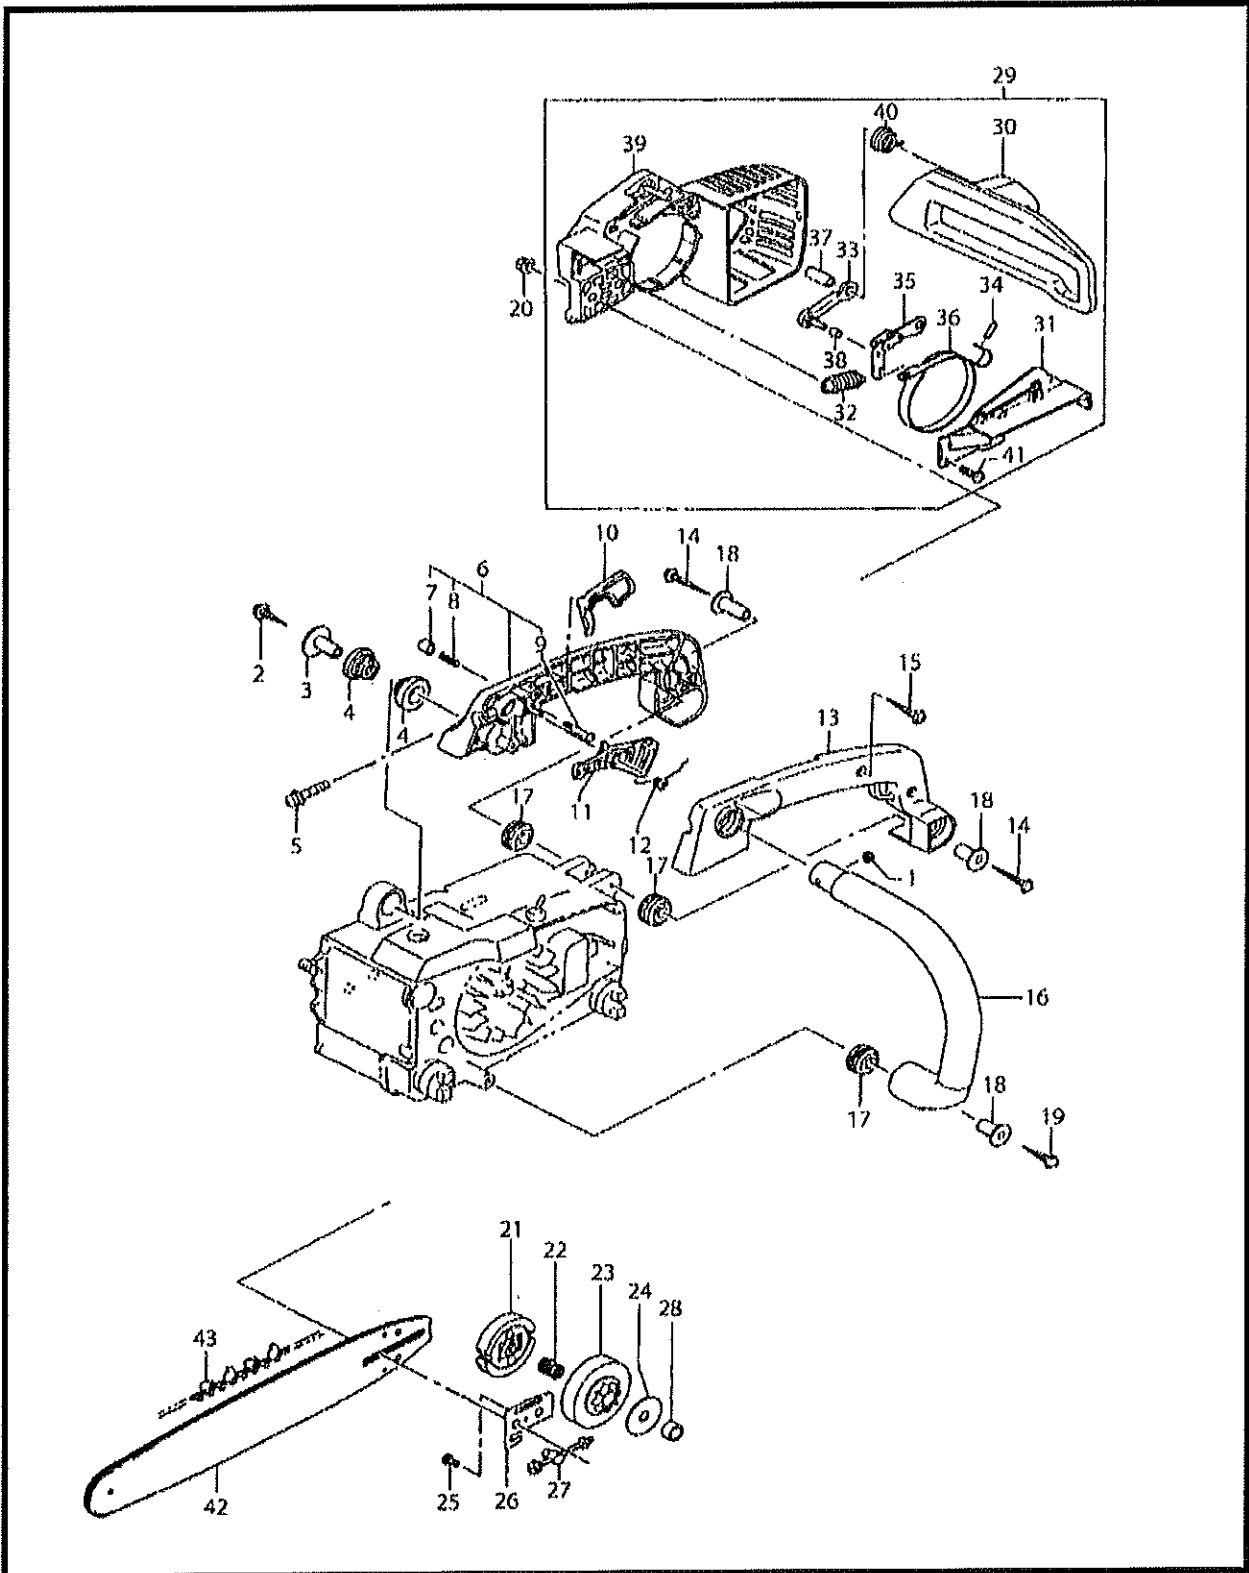

8 ILLUSTRATED PARTS LIST
MCV331T

HANDLE / CLUTCH

REF #	PART #	DESCRIPTION	Q'TY.	NOTES
1	403979	Screw	1	5x25 994-15050-251
2	947034	Washer	1	M5
3	990829	U-Nut	1	5 991-74050-010
4	620436	Screw	1	5x40 994-14050-401
5	972380	Small Washer	1	992-00050-011
6	400666	Damper Collar A	1	275-32710-20
7	400667	Damper A	2	219-32750-20
8	990829	U-Nut	1	5 991-74050-010
9	403980	Rear Handle B Comp.	1	Incl.10-12 011-3290M-80
10	400669	Push Pin Cap	1	725-32902-20
11	620441	Stopper Spring	1	066-32300-20
12	403981	Push Pin	1	064-33225-20
13	403982	Safety Lever	1	257-32920-20
14	620443	Throttle Lever	1	060-32900-20
15	620444	Throttle Lever Spring	1	061-32750-20
16	971923	Hex. Nut	5	4 991-01040-011
17	403983	Rear Handle A Black	1	010-32750-81
18	620447	Screw	5	4x22 994-16040-221
19	403984	Front Handle Comp.	1	209-32750-80
20	400676	Damper B	3	266-32750-20
21	400677	Damper Collar B	3	276-32710-20
22	620448	Tapping Screw	1	5x35 990-73050-354
23	620448	Tapping Screw	2	5x35 990-73050-354
24	400678	Chain Bar Clamp Nut	1	121-32530-20
25	620419	Clutch Comp.	1	287-01700-81
26	979493	Needle Bearing	1	999-62101-301
27	400679	Clutch Housing	1	310-32710-20
28	400680	Clutch Washer	1	358-04050-20
29	995407	Screw	1	4x10 993-41040-101
30	620430	Plate	1	466-32710-21
31	620431	Tension Adjustment Bolt Assy.	1	116-32735-90
32	620432	Crank Shaft Collar	1	511-32900-20
33	403977	Side Case Assy.	1	Incl.34-45 040-3296E-90
34	620451	Brake Handle	1	365-32901-80
35	629286	Brake Link Cover, Black	1	375-32900-21
36	620453	Brake Spring	1	374-32900-20
37	620454	Brake Link Support Comp.	1	386-32901-80
38	620455	Needle Roller	1	999-05300-980
39	620456	Brake Link Comp.	1	379-32901-80
40	403978	Brake Band	1	378-3291R-20
41	400683	Cleaner Fixing Collar	1	470-10246-20
42	620459	Collar	1	031-32901-20
43	400684	Side Cover Comp.	1	039-3294E-80
44	620461	Blake Lever Spring	1	388-32900-20
45	620462	Hi-Lo Screw	3	4x15 993-41040-151
46	842461	Chain Bar	1	14 inch 108-3296E-20
47	842458	Chain	1	14x3/8 129-32900-20