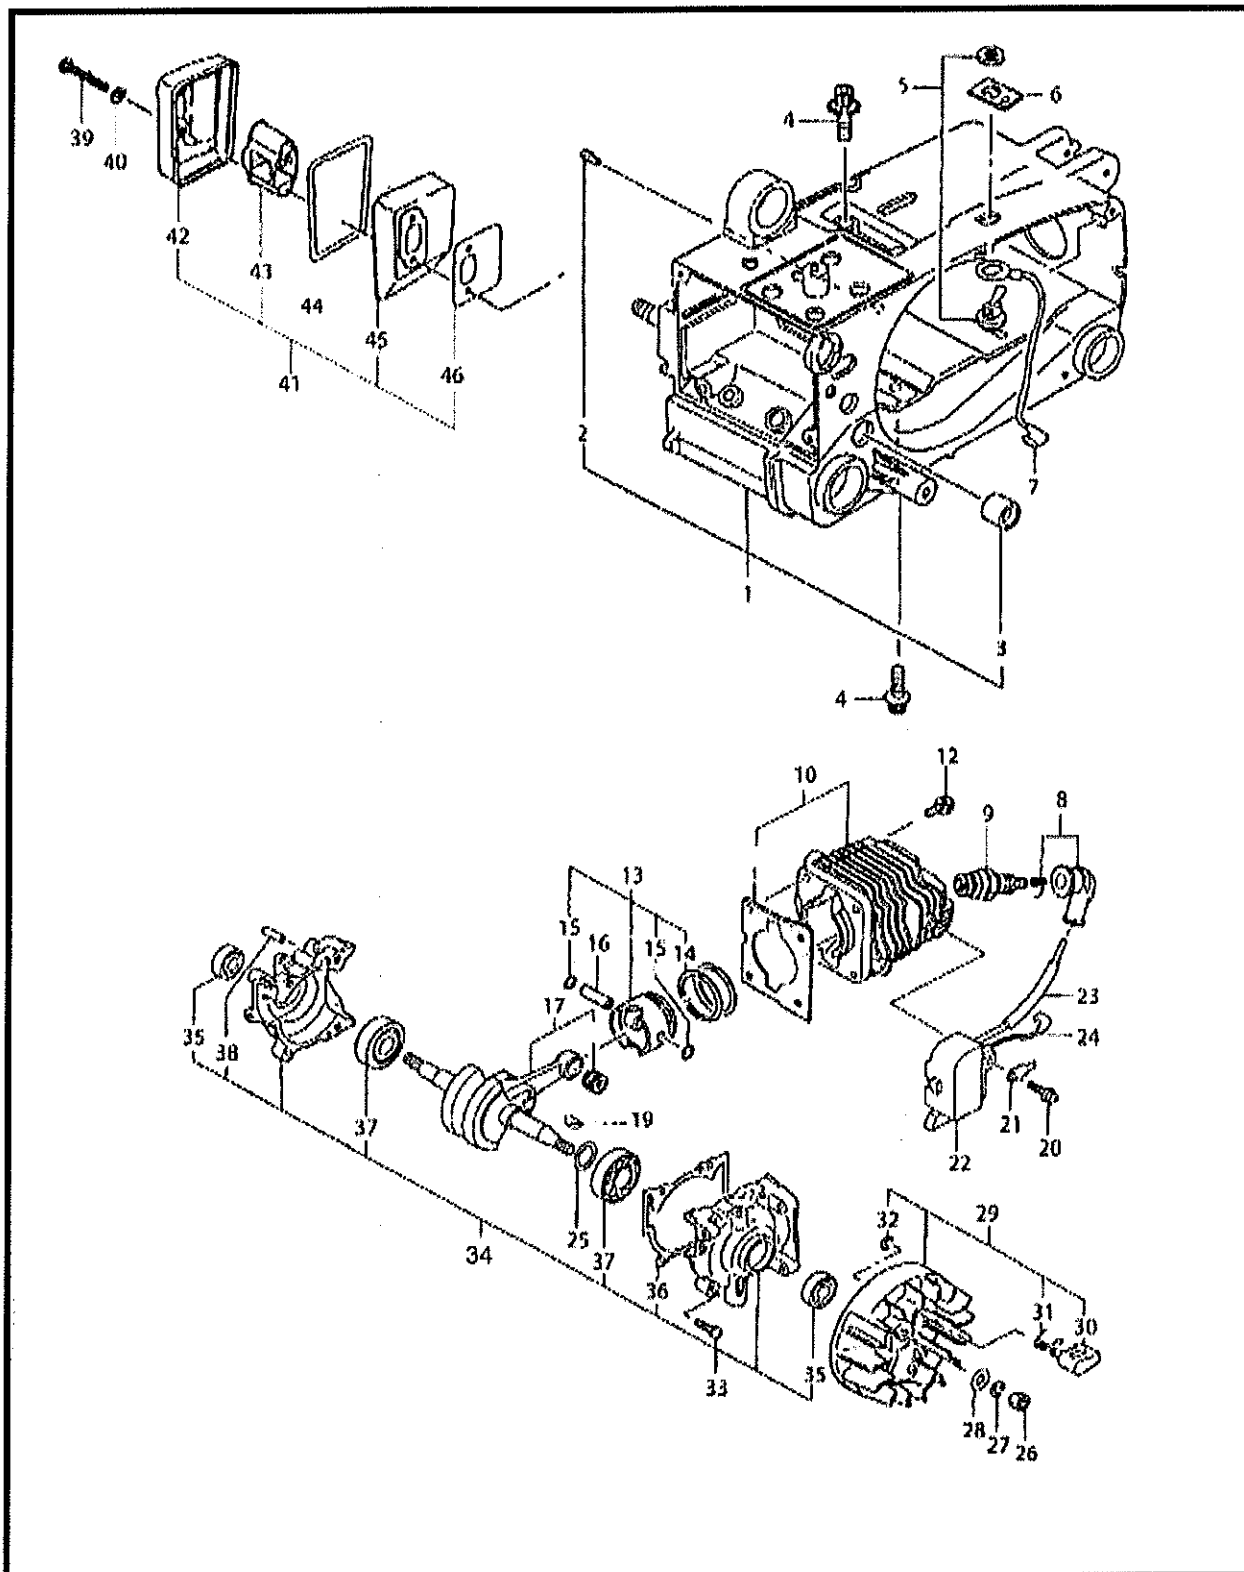

2 ILLUSTRATED PARTS LIST
MCV331T

ENGINE

REF #	PART #	DESCRIPTION	Q'TY.	NOTES
1	400586	Engine Case Ass'Y Red	1	Incl.2,3 560-3294S-90
2	400587	Air Vent Valve B	1	562-04060-20
3	400588	Air Vent Valve Set	1	645-01750-90
4	400589	Hex.Hole Bolt	4	5x20 994-63050-204
5	400590	Stop Switch Ass'y	1	162-01740-90
6	400591	Switch Name Plate	1	183-01300-20
7	400592	Ground Cord Comp.	1	274-01700-80
8	400593	Spark Plug Cap Ass'y	1	157-11666-90
9	400594	Spark Plug RCJ-8	1	018-00562-20
10	400595	Cylinder Set	1	Incl.11 001-01740-91
11	620374	Cylinder Gasket	1	017-01740-20
12	400596	Hex.Hole Bolt 5X16	4	994-61050-164
13	400597	Piston Set	1	Incl.14,15 030-01741-90
14	400598	Piston Ring	2	041-01730-20
15	620376	Piston Pin Circlip	2	039-00000-20
16	400599	Piston Pin	1	037-01400-20
17	620377	Crank Shaft Comp.	1	Incl.18 046-01740-80
18	972682	Needle Bearing	1	999-62091-325
19	400600	Woodruff Key	1	068-10100-20
20	620384	High Tension Screw	2	994-16040-186
21	400601	Tab	1	205-01700-20
22	625120	Ignition Coil Comp.	1	167-21540-80
23	400602	Cord Insulator Tube	1	755-32050-20
24	620391	Cord, B	1	178-01740-80
25	620378	Shim 0.1	1	071-04063-21
25	620379	Shim 0.2	1	071-04063-23
25	620380	Shim 0.3	1	071-04063-24
25	400603	Shim 0.4	1	071-04063-25
26	400604	Flywheel Nut 12	1	066-00000-20
27	972382	S.Washer 7	1	992-10070-012
28	995318	Washer 7	1	992-01070-011
29	625121	Magneto Rotor Ass'y	1	Incl.30-32 155-21540-90
30	620382	Starter Pawl	2	788-01740-20
31	620383	Starter Pawl Spring	2	790-01740-20
32	979652	Stop Ring	2	993-55040-001
33	620390	Hex. Hole Bolt 5x20	4	5x20 994-61050-204
34	400605	Crank Case Ass'y	1	Incl.35-38 072-01740-93
35	991400	Oil Seal	2	999-66122-200
36	400606	Crank Case Gasket	1	090-01741-20
37	620388	Ball Bearing	2	999-61620-106
38	995327	Needle Roller	1	999-05250-980
39	972795	Screw	2	5x40 990-11050-401
40	947034	Washer	2	M5
41	400607	Muffler Set	1	Incl.42-46 704-0174C-90
42	400608	Muffler Body B Comp.	1	717-01731-80
43	400609	Muffler Fitting Metal	1	724-01709-20
44	400610	Muffler Joint Gasket	1	739-01709-20
45	400611	Muffler Body A Comp.	1	716-01709-80
46	400612	Muffler Gasket	1	737-01700-20