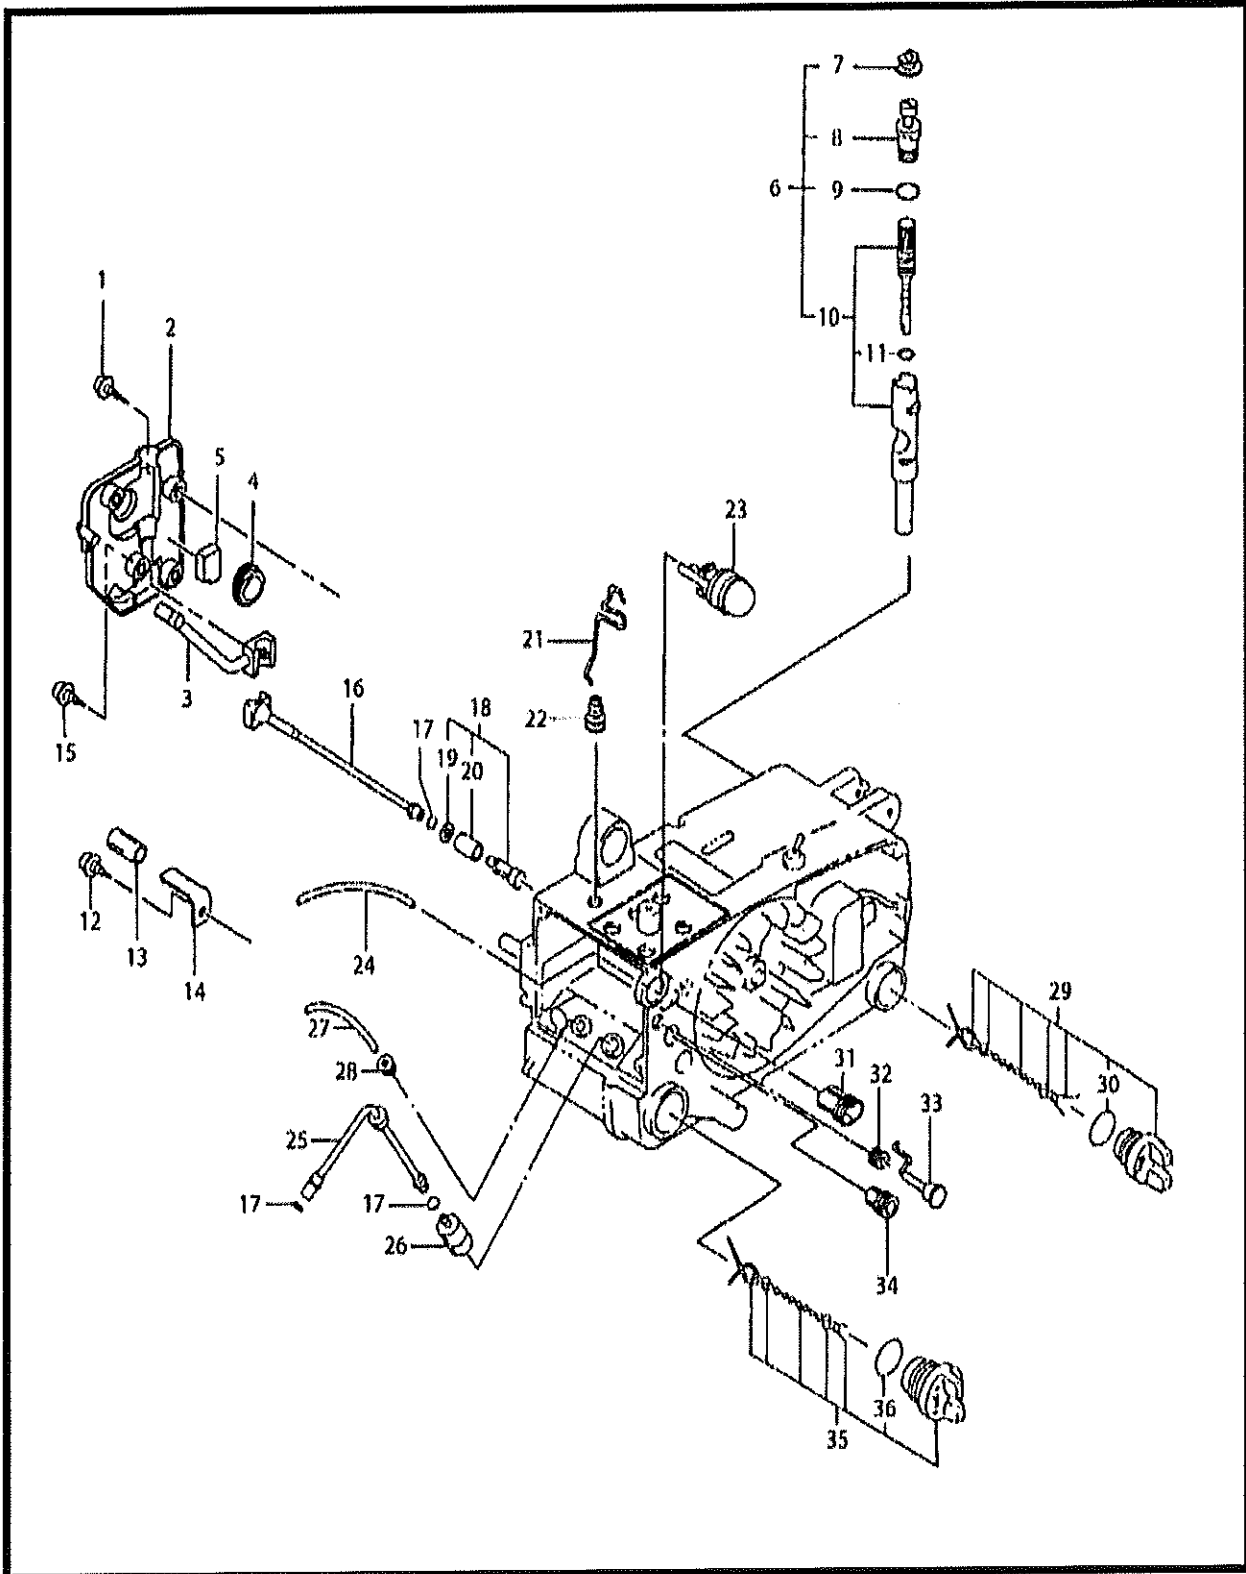

6 ILLUSTRATED PARTS LIST
MCV331T

OIL PUMP

REF #	PART #	DESCRIPTION	Q'TY.	NOTES
1	620420	Screw	2	5x14 994-16050-141
2	620421	Oil Pump Cover	1	097-32900-20
3	400644	Oil Pipe A	1	515-32710-20
4	620422	Screw Gear	1	084-32900-20
5	400645	Air Vent Sponge	1	567-01700-20
6	620423	Oil Pump Ass'y	1	Incl.7-11 144-32902-90
7	400646	Oil Adjust Grommet	1	488-32710-21
8	400647	Oil Pump Adjuster	1	501-32710-21
9	979658	O-Ring	1	P-6 999-67006-000
10	620424	Oil Pump Case Set, Spare	1	Incl.11 088-3277A-91
11	979658	O-Ring	1	P-6 999-67006-000
12	620409	Tapping Screw	1	5x14 990-72050-144
13	400648	Vinyl Pipe	1	7x10.5x20 700-07105-02
14	400649	Chain Catcher	1	125-32710-20
15	625134	Tapping Screw	2	4.5x14 990-75045-144
16	400650	Oil Pipe B	1	505-32710-20
17	400651	Clip 7	3	680-04019-21
18	620402	Oil Filter Body Ass'y	1	Incl.19,20 486-32710-90
19	947034	Washer	1	M5
20	400652	Oil Filter	1	487-32712-20
21	400653	Throttle Rod	1	490-32910-20
22	400654	Throttle Guide	1	491-32710-20
23	620404	Priming Pump Comp.	1	442-25143-80
24	620405	Fuel Pipe	1	2.5x4x42 700-02504-04
25	629287	Rubber Pipe	1	678-01740-20
26	400655	Pump Filter Body Ass'y	1	675-11600-90
27	400656	Fuel Pipe	1	2.5x4x150 700-02504-15
28	400657	Return Grommet	1	534-32710-20
29	400658	Oil Tank Cap Ass'y	1	Incl.30 642-32719-90
30	995368	O-Ring	1	P-18 999-67018-000
31	400659	Adjuster Cap	1	190-3290G-20
32	400660	Grommet	1	707-32710-20
33	400661	Choke Button Comp.	1	704-32710-80
34	400662	Grommet	1	191-32710-20
35	400663	Fuel Tank Cap Ass'y	1	Incl.36 635-32719-90
36	979662	O-Ring	1	P-20 999-67020-000