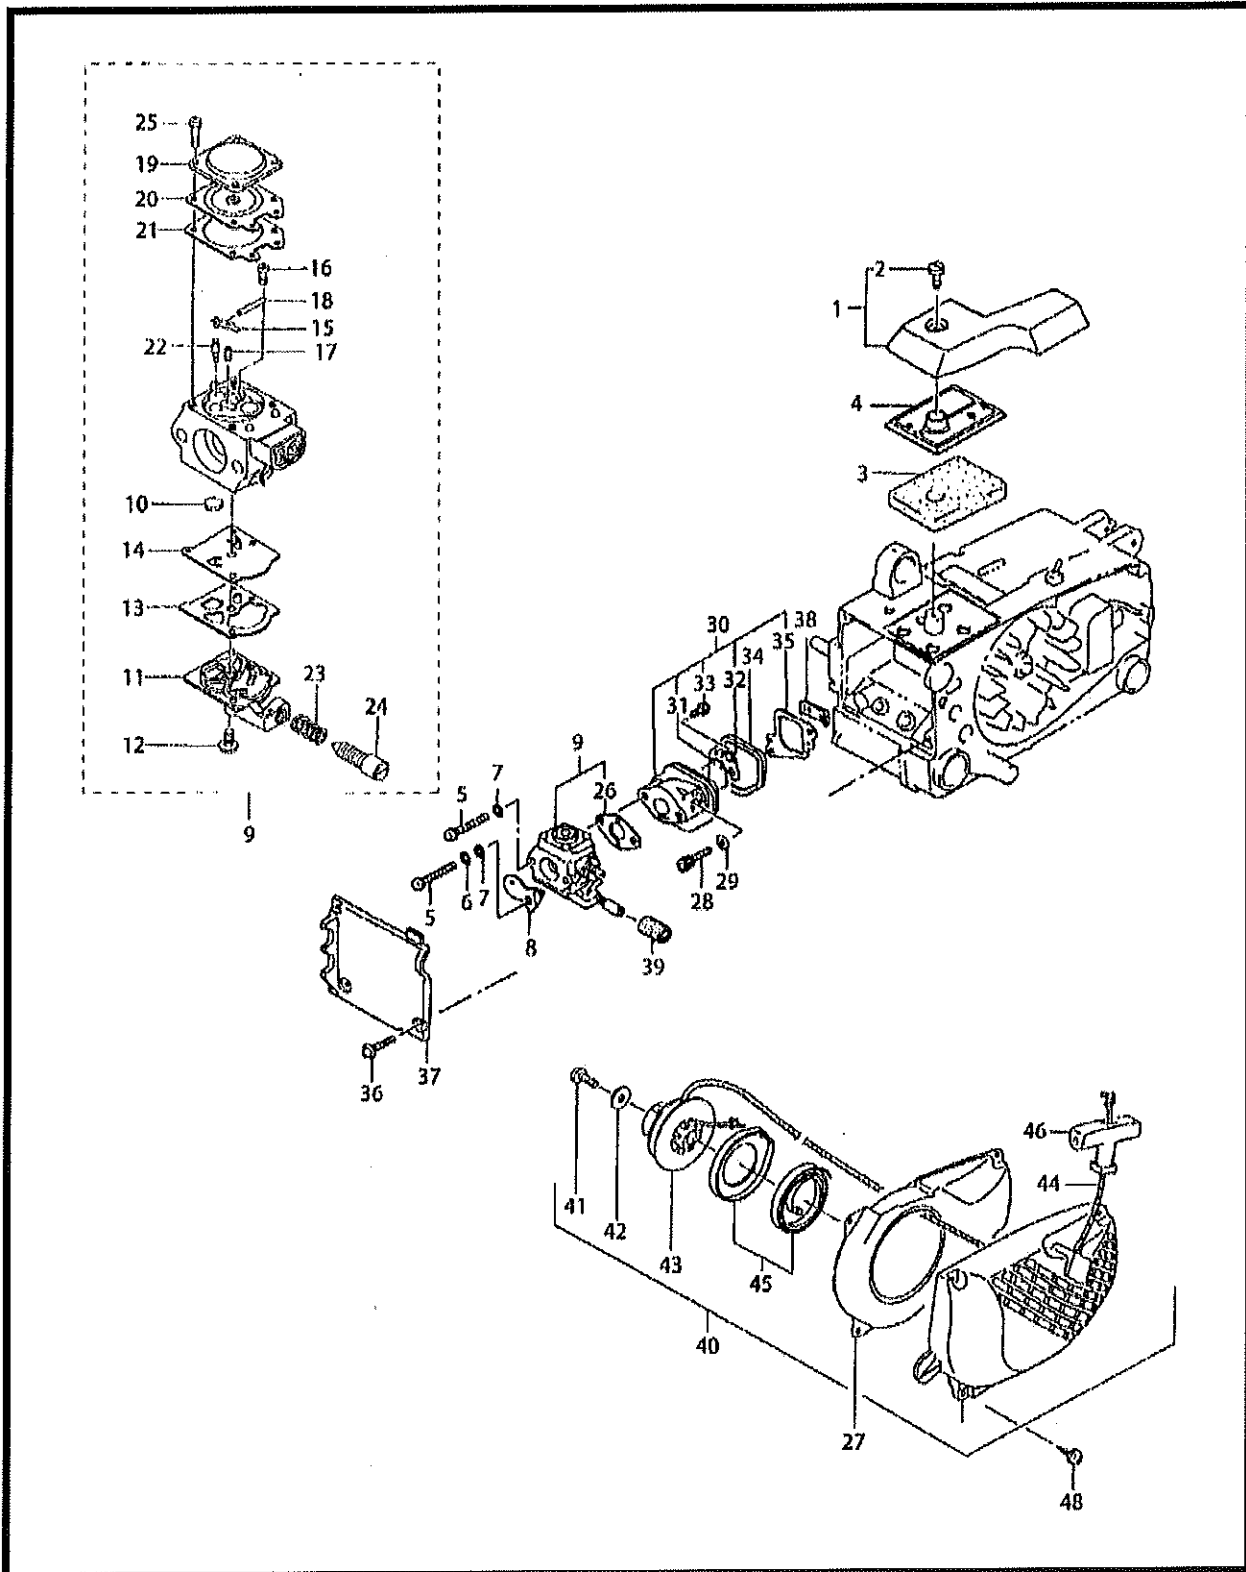

RECOIL STARTER / CARBURETOR

REF #	PART #	DESCRIPTION	Q'TY.	NOTES
1	400613	Cleaner Cover	1	Incl.2 051-3291J-91
2	400614	Cleaner Cover Bolt	1	380-0631A-20
3	620652	Air Cleaner Sponge	1	446-01740-20
4	620393	Air Cleaner Element Comp.	1	420-01740-80
5	975822	Screw	2	5x45 994-14050-451
6	972380	Small Washer	1	992-00050-011
7	400615	Choke Valve Shim	2	708-32350-20
8	400616	Choke Valve	1	700-32918-20
9	400617	Carburetor Set	1	Incl.10-26 455-32947-90
10	400618	Inlet Screen	1	578-25007-20
11	400619	Pump Body	1	575-25006-20
12	400620	Set Screw	1	514-25001-20
13	400621	Pump Gasket	1	577-25007-20
14	400622	Pump Diaphragm	1	576-25006-20
15	400623	Valve Hinge	1	473-25001-20
16	400624	Hinge Pin Set Screw	1	546-25001-20
17	400625	Valve Spring	1	477-25088-20
18	400626	Hinge Pin	1	605-25001-20
19	400627	Diaphragm Cover	1	476-25004-20
20	400628	Metering Diaphragm Comp.	1	474-25001-80
21	400629	Diaphragm Gasket	1	475-25038-20
22	625125	Needle Valve	1	603-25012-20
23	400630	Idle Adjust Spring	1	463-25006-20
24	400631	Idle Adjust Screw	1	462-25016-20
25	400632	Set Screw	4	548-25012-20
26	991541	Carburetor Gasket	1	402-01740-20
27	400633	Air Deflector	1	145-01743-20
28	620390	Hex. Hole Bolt 5x20	2	5x20 994-61050-204
29	972380	Small Washer	2	992-00050-011
30	400634	Carburetor Insulator Set, Spare	1	Incl.31-35 404-01740-91
31	400635	Reed Valve	1	394-01700-20
32	400636	Reed Valve Holder	1	395-01730-20
33	620396	Binding Head Screw	2	3x12 990-15030-121
34	400637	Carburetor Insulator Rubber	1	409-01700-20
35	400638	Inlet Manifold Gasket	1	403-01740-21
36	625134	Tapping Screw	3	4.5x14 990-75045-144
37	625119	Air Cleaner Cover B, Black	1	152-3291J-21
38	620401	Seal Cover	1	129-01730-20
39	400639	Idle Sponge	1	25L 191-32970-20
40	400640	Recoil Starter Ass'y	1	Incl.41-47 756-0174K-91
41	620409	Tapping Screw	1	5x14 990-72050-144
42	400641	Brake Shaft Washer	1	368-32350-20
43	620410	Starter Pulley	1	774-01740-20
44	620411	Starter Rope	1	3x890 783-01740-20
45	620412	Recoil Spring Case	1	778-01740-90
46	400642	Starter Handle	1	785-01743-20
47	400643	Fan Case Comp.	1	112-0174K-81
48	620415	Tapping Screw	4	4.5x20 990-72045-204