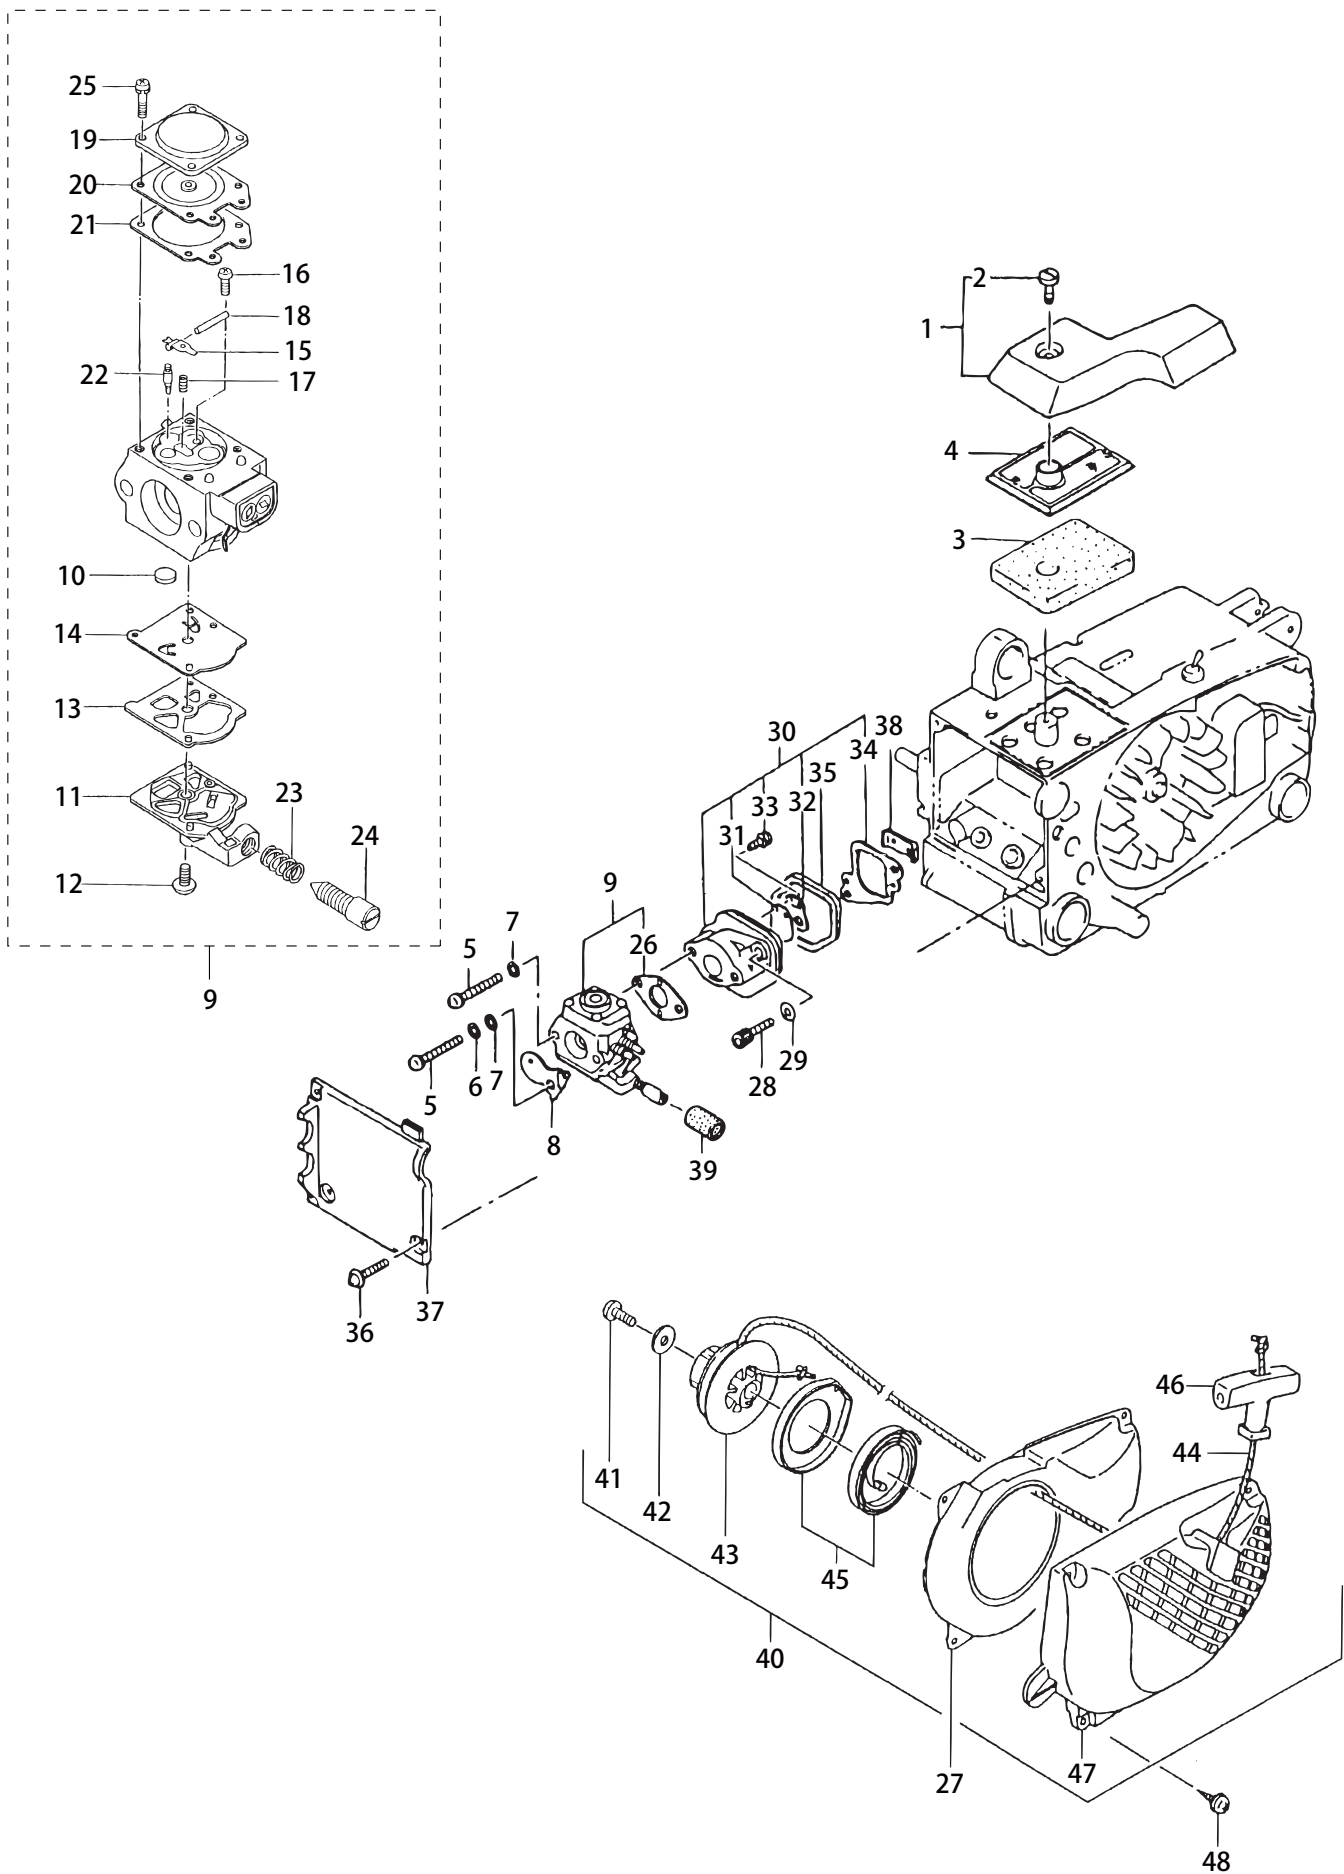

2. MCV331(14)
CARBURETOR, RECOIL STARTER

Ref. No.	Part No.	Part Name	Q'ty	Remarks
2-1	400613	Cleaner Cover	1	051-3291J-91
2-2	400614	Cleaner Cover Bolt	1	380-0631A-20
2-3	620652	Aircleaner Sponge	1	446-01740-20
2-4	620393	Aircleaner Element Comp.	1	420-01740-80
2-5	975822	Screw	2	5x45 994-14050-451
2-6	972380	Small Washer	1	992-00050-011
2-7	400615	Choke Valve Shim	2	708-32350-20
2-8	400616	Choke Valve	1	700-32918-20
2-9	400617	Carburetor Set	1	Incl.10-26 455-32947-90
2-10	400618	Inlet Screen	1	578-25007-20
2-11	400619	Pump Body	1	575-25006-20
2-12	400620	Set Screw	1	514-25001-20
2-13	400621	Pump Gasket	1	577-25007-20
2-14	400622	Pump Diaphragm	1	576-25006-20
2-15	400623	Valve Hinge	1	473-25001-20
2-16	400624	Hinge Pin Set Screw	1	546-25001-20
2-17	400625	Valve Spring	1	477-25088-20
2-18	400626	Hinge Pin	1	605-25001-20
2-19	400627	Diaphragm Cover	1	476-25004-20
2-20	400628	Metering Diaphragm Comp.	1	474-25001-80
2-21	400629	Diaphragm Gasket	1	475-25038-20
2-22	625125	Needle Valve	1	603-25012-20
2-23	400630	Idle Adjust Spring	1	463-25006-20
2-24	400631	Idle Adjust Screw	1	462-25016-20
2-25	400632	Set Screw	4	548-25012-20
2-26	991541	Carburetor Gasket	1	402-01740-20
2-27	400633	Air Deflector	1	145-01743-20
2-28	620390	Hex. Hole Bolt 5x20	2	5x20 994-61050-204
2-29	972380	Small Washer	2	992-00050-011
2-30	403968	Carburetor Insulator Set, Spare	1	Incl.31-34 404-0174G-90
2-31	403969	Reed Valve	1	394-0174G-20
2-32	403970	Valve Holder	1	395-0174G-20
2-33	620396	Binding Head Screw	2	3x12 990-15030-121
2-34	403971	Insulator Gasket	1	403-0174G-20
2-35	400637	Carburetor Insulator Rubber	1	409-01700-20
2-36	625134	Tapping Screw	3	4.5x14 990-75045-144
2-37	625119	Aircleaner Cover B, Black	1	152-3291J-21
2-38	620401	Seal Cover	1	129-01730-20
2-39	400639	Idle Sponge	1	25L 191-32970-20
2-40	403975	Recoil Starter Ass'y	1	Incl.41-47 756-0174K-90
2-41	620409	Tapping Screw	1	5x14 990-72050-144
2-42	400641	Brake Shaft Washer	1	368-32350-20
2-43	620410	Starter Pulley	1	774-01740-20
2-44	620411	Starter Rope	1	3x890 783-01740-20
2-45	620412	Recoil Spring Case	1	778-01740-90