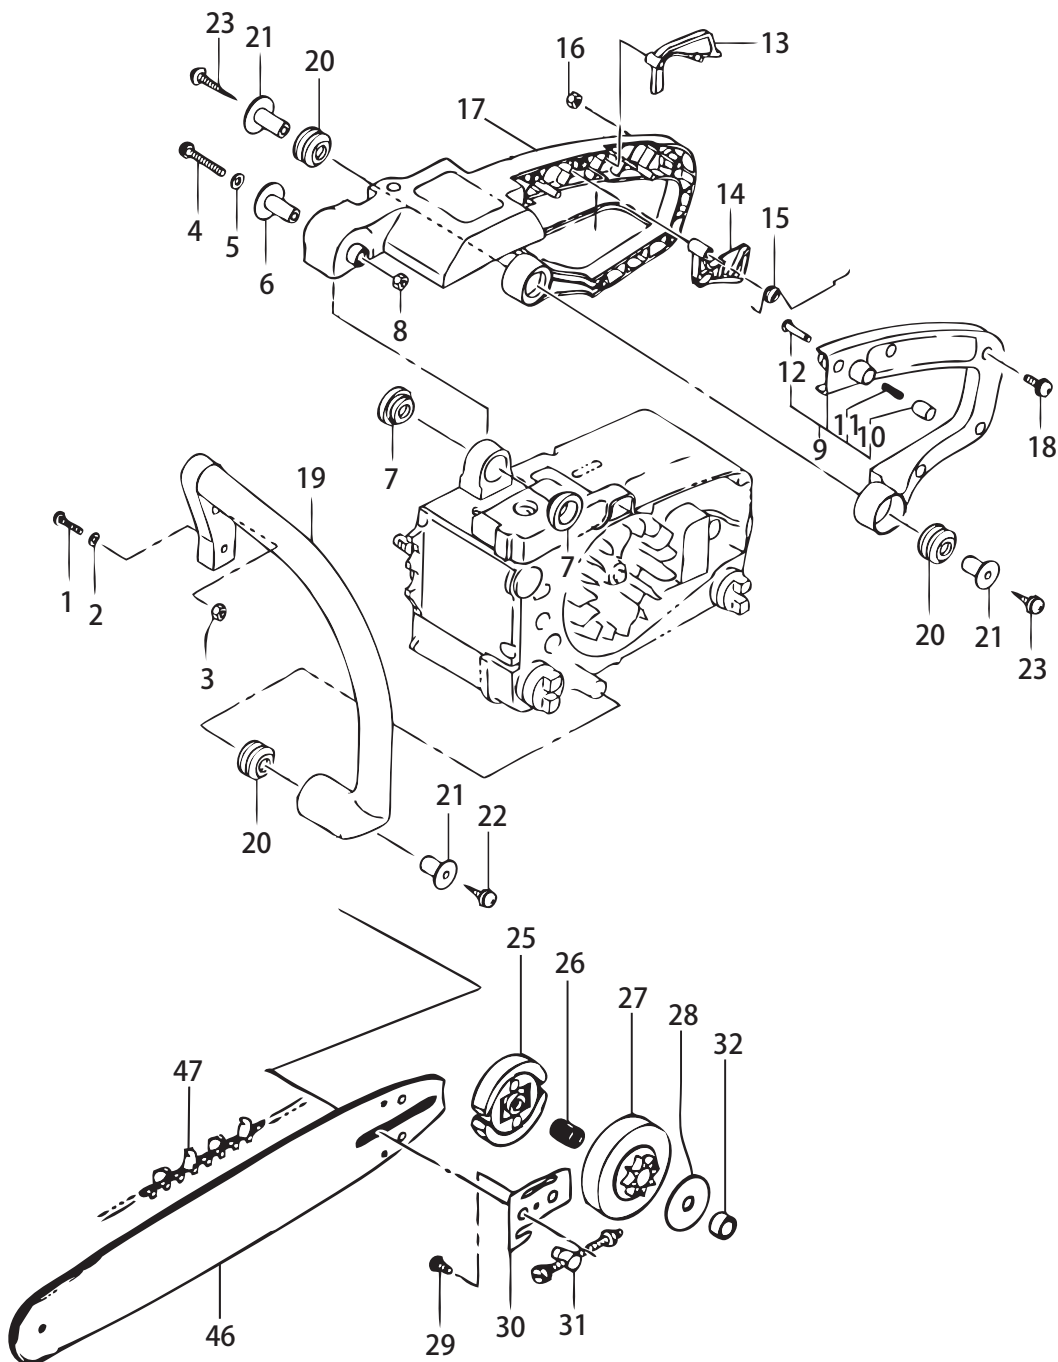

4. MCV331(14)  
HANDLE, CLUTCH

Ref. No.	Part No.	Part Name	Q'ty		Remarks
4-1	403979	Screw	1	5x25	994-15050-251
4-2	947034	Washer	1	M5	
4-3	990829	U-Nut	1	5	991-74050-010
4-4	620436	Screw	1	5x40	994-14050-401
4-5	972380	Small Washer	1		992-00050-011
4-6	400666	Damper Collar A	1		275-32710-20
4-7	400667	Damper A	2		219-32750-20
4-8	990829	U-Nut	1	5	991-74050-010
4-9	403980	Rear Handle B Comp.	1	Incl.10-12	011-3290M-80
4-10	400669	Push Pin Cap	1		725-32902-20
4-11	620441	Stopper Spring	1		066-32300-20
4-12	403981	Push Pin	1		064-33225-20
4-13	403982	Safety Lever	1		257-32920-20
4-14	620443	Throttle Lever	1		060-32900-20
4-15	620444	Throttle Lever Spring	1		061-32750-20
4-16	971923	Hex. Nut	5	4	991-01040-011
4-17	403983	Rear Handle A Black	1		010-32750-81
4-18	620447	Screw	5	4x22	994-16040-221
4-19	403984	Front Handle Comp.	1		209-32750-80
4-20	400676	Damper B	3		266-32750-20
4-21	400677	Damper Collar B	3		276-32710-20
4-22	620448	Tapping Screw	1	5x35	990-73050-354
4-23	620448	Tapping Screw	2	5x35	990-73050-354
4-24	400678	Chain Bar Clamp Nut	1		121-32530-20
4-25	620419	Clutch Comp.	1		287-01700-81
4-26	979493	Needle Bearing	1		999-62101-301
4-27	400679	Clutch Housing	1		310-32710-20
4-28	400680	Clutch Washer	1		358-04050-20
4-29	995407	Screw	1	4x10	993-41040-101
4-30	620430	Plate	1		466-32710-21
4-31	620431	Tention Adjustment Bolt Ass'y	1		116-32735-90
4-32	620432	Crank Shaft Collar	1		511-32900-20
4-33	403977	Side Case Ass'y	1	Incl.34-45	040-3296E-90
4-34	620451	Brake Handle	1		365-32901-80
4-35	629286	Brake Link Cover, Black	1		375-32900-21
4-36	620453	Brake Spring	1		374-32900-20
4-37	620454	Brake Link Support Comp.	1		386-32901-80
4-38	620455	Needle Roller	1		999-05300-980
4-39	620456	Brake Link Comp.	1		379-32901-80
4-40	403978	Brake Band	1		378-3291R-20
4-41	400683	Cleaner Fixing Collar	1		470-10246-20
4-42	620459	Collar	1		031-32901-20
4-43	400684	Side Cover Comp.	1		039-3294E-80
4-44	620461	Blake Lever Spring	1		388-32900-20
4-45	620462	Hi-Lo Screw	3	4x15	993-41040-151