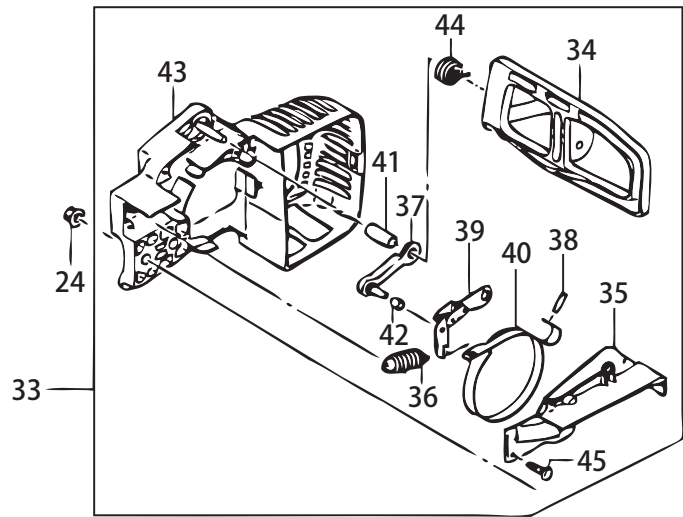

4. MCV331(14)  
HANDLE, CLUTCH

Ref. No.	Part No.	Part Name	Q'ty		Remarks
4-1	403979	Screw	1	5x25	994-15050-251
4-2	947034	Washer	1	M5	
4-3	990829	U-Nut	1	5	991-74050-010
4-4	620436	Screw	1	5x40	994-14050-401
4-5	972380	Small Washer	1		992-00050-011
4-6	400666	Damper Collar A	1		275-32710-20
4-7	400667	Damper A	2		219-32750-20
4-8	990829	U-Nut	1	5	991-74050-010
4-9	403980	Rear Handle B Comp.	1	Incl.10-12	011-3290M-80
4-10	400669	Push Pin Cap	1		725-32902-20
4-11	620441	Stopper Spring	1		066-32300-20
4-12	403981	Push Pin	1		064-33225-20
4-13	403982	Safety Lever	1		257-32920-20
4-14	620443	Throttle Lever	1		060-32900-20
4-15	620444	Throttle Lever Spring	1		061-32750-20
4-16	971923	Hex. Nut	5	4	991-01040-011
4-17	403983	Rear Handle A Black	1		010-32750-81
4-18	620447	Screw	5	4x22	994-16040-221
4-19	403984	Front Handle Comp.	1		209-32750-80
4-20	400676	Damper B	3		266-32750-20
4-21	400677	Damper Collar B	3		276-32710-20
4-22	620448	Tapping Screw	1	5x35	990-73050-354
4-23	620448	Tapping Screw	2	5x35	990-73050-354
4-24	400678	Chain Bar Clamp Nut	1		121-32530-20
4-25	620419	Clutch Comp.	1		287-01700-81
4-26	979493	Needle Bearing	1		999-62101-301
4-27	400679	Clutch Housing	1		310-32710-20
4-28	400680	Clutch Washer	1		358-04050-20
4-29	995407	Screw	1	4x10	993-41040-101
4-30	620430	Plate	1		466-32710-21
4-31	620431	Tention Adjustment Bolt Ass'y	1		116-32735-90
4-32	620432	Crank Shaft Collar	1		511-32900-20
4-33	403977	Side Case Ass'y	1	Incl.34-45	040-3296E-90
4-34	620451	Brake Handle	1		365-32901-80
4-35	629286	Brake Link Cover, Black	1		375-32900-21
4-36	620453	Brake Spring	1		374-32900-20
4-37	620454	Brake Link Support Comp.	1		386-32901-80
4-38	620455	Needle Roller	1		999-05300-980
4-39	620456	Brake Link Comp.	1		379-32901-80
4-40	403978	Brake Band	1		378-3291R-20
4-41	400683	Cleaner Fixing Collar	1		470-10246-20
4-42	620459	Collar	1		031-32901-20
4-43	400684	Side Cover Comp.	1		039-3294E-80
4-44	620461	Blake Lever Spring	1		388-32900-20
4-45	620462	Hi-Lo Screw	3	4x15	993-41040-151