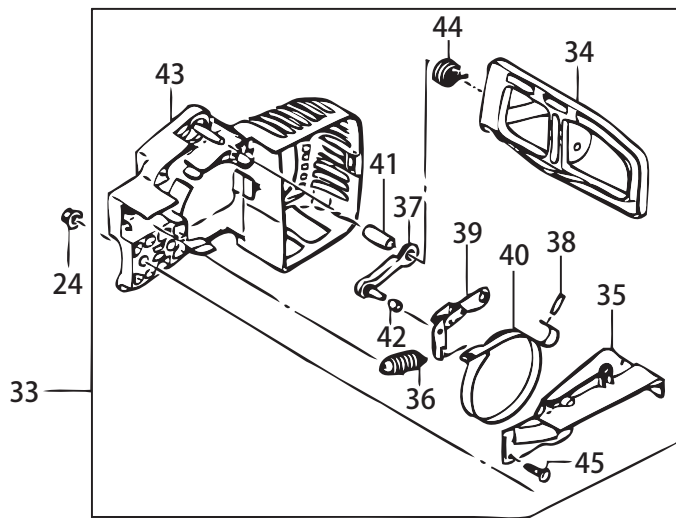

4. MCV331(14)
HANDLE, CLUTCH

Ref. No.	Part No.	Part Name	Q'ty	Remarks	
4-46	403985	Chain Bar	1	14 inch	108-3296E-20
4-47	403986	Chain	1	14x3/8	129-32900-20