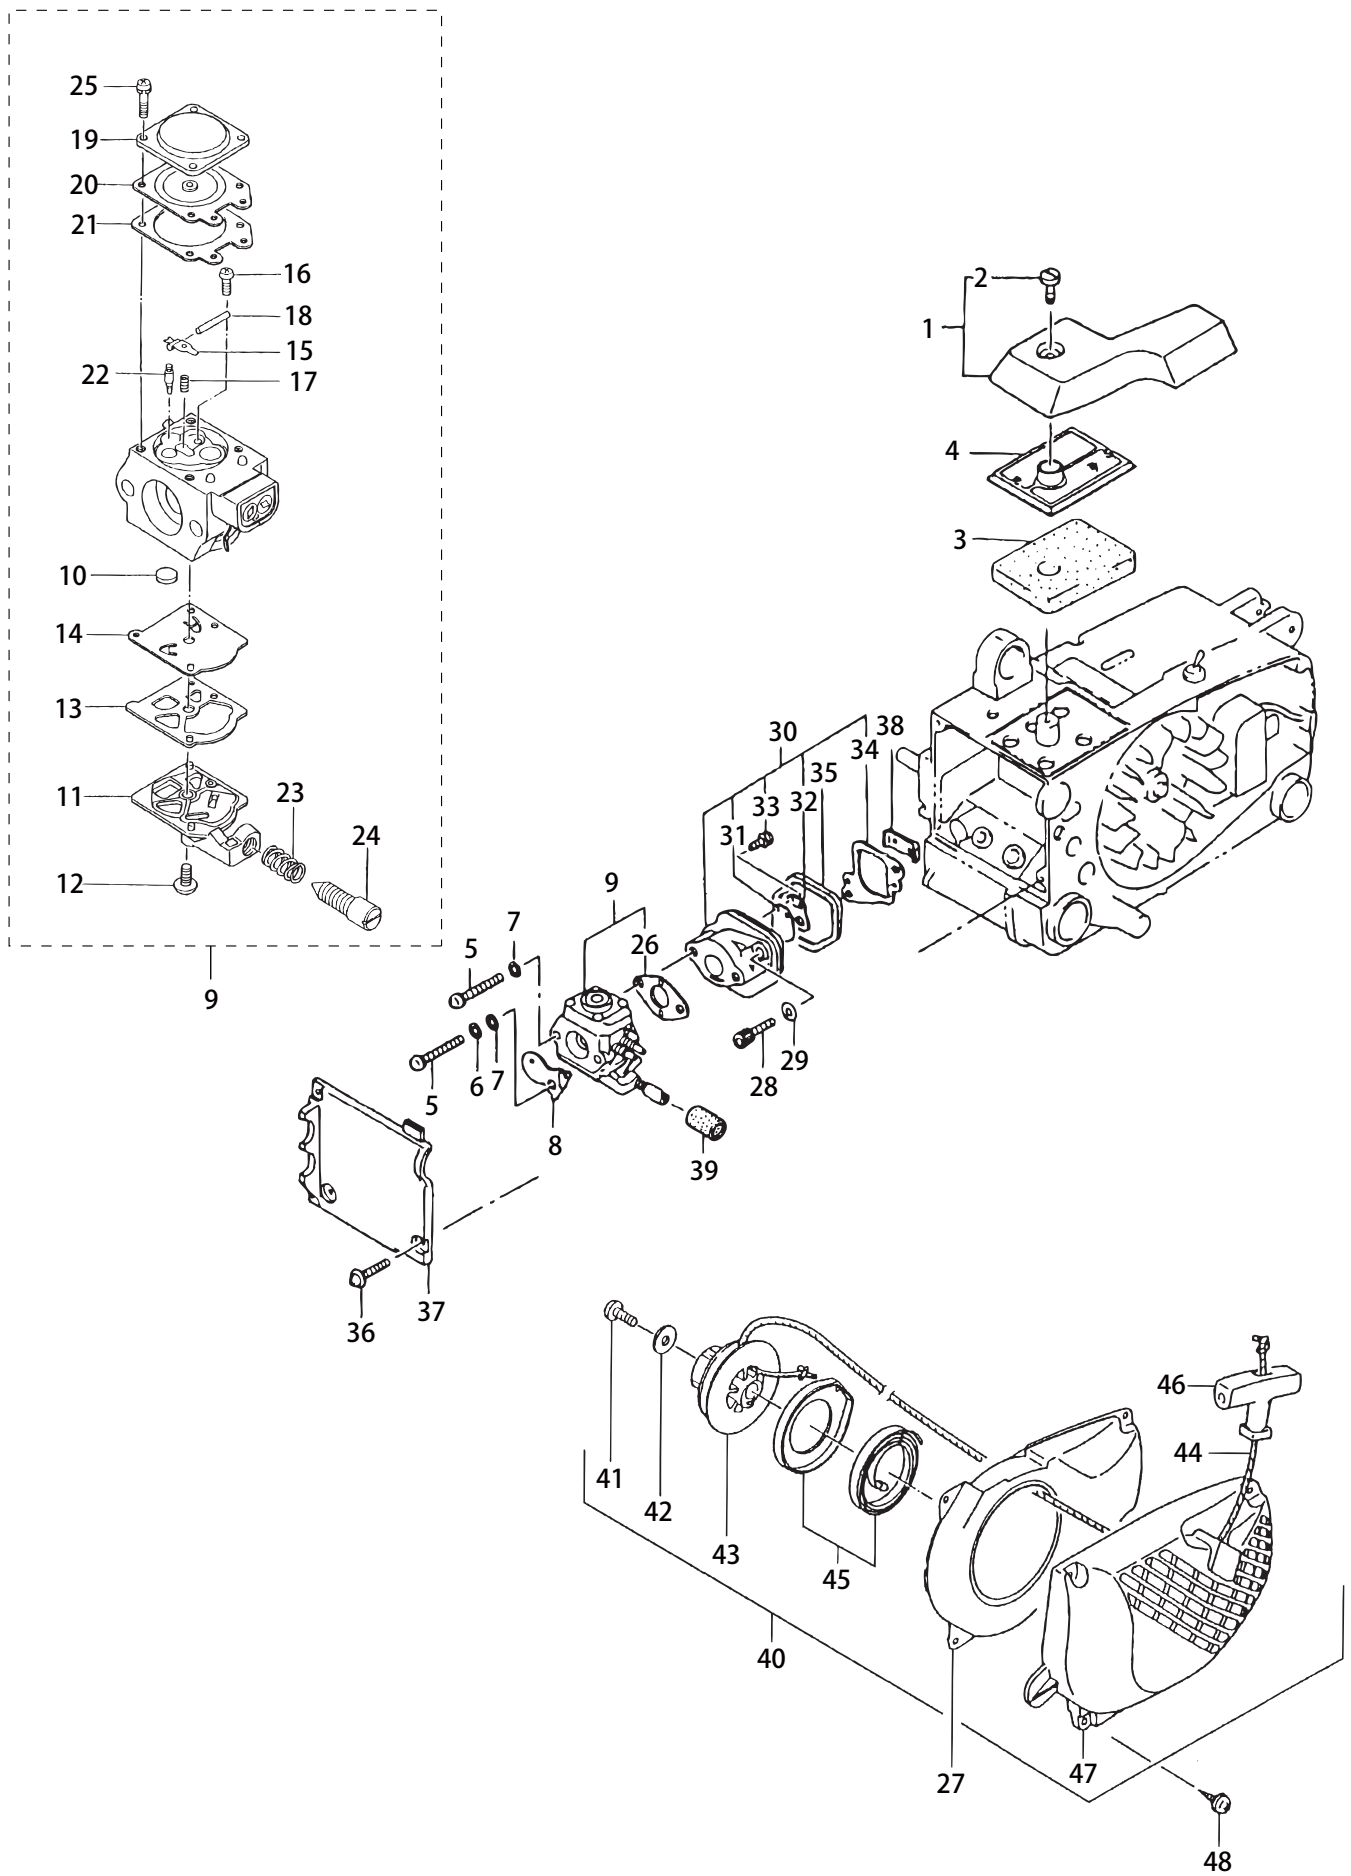

2. MCV331(14)
CARBURETOR, RECOIL STARTER

Ref. No.	Part No.	Part Name	Q'ty	Remarks	
2-46	400642	Starter Handle	1	785-01743-20	
2-47	403976	Fancase Comp.	1	112-0174K-80	
2-48	620415	Tapping Screw	4	4.5x20	990-72045-204