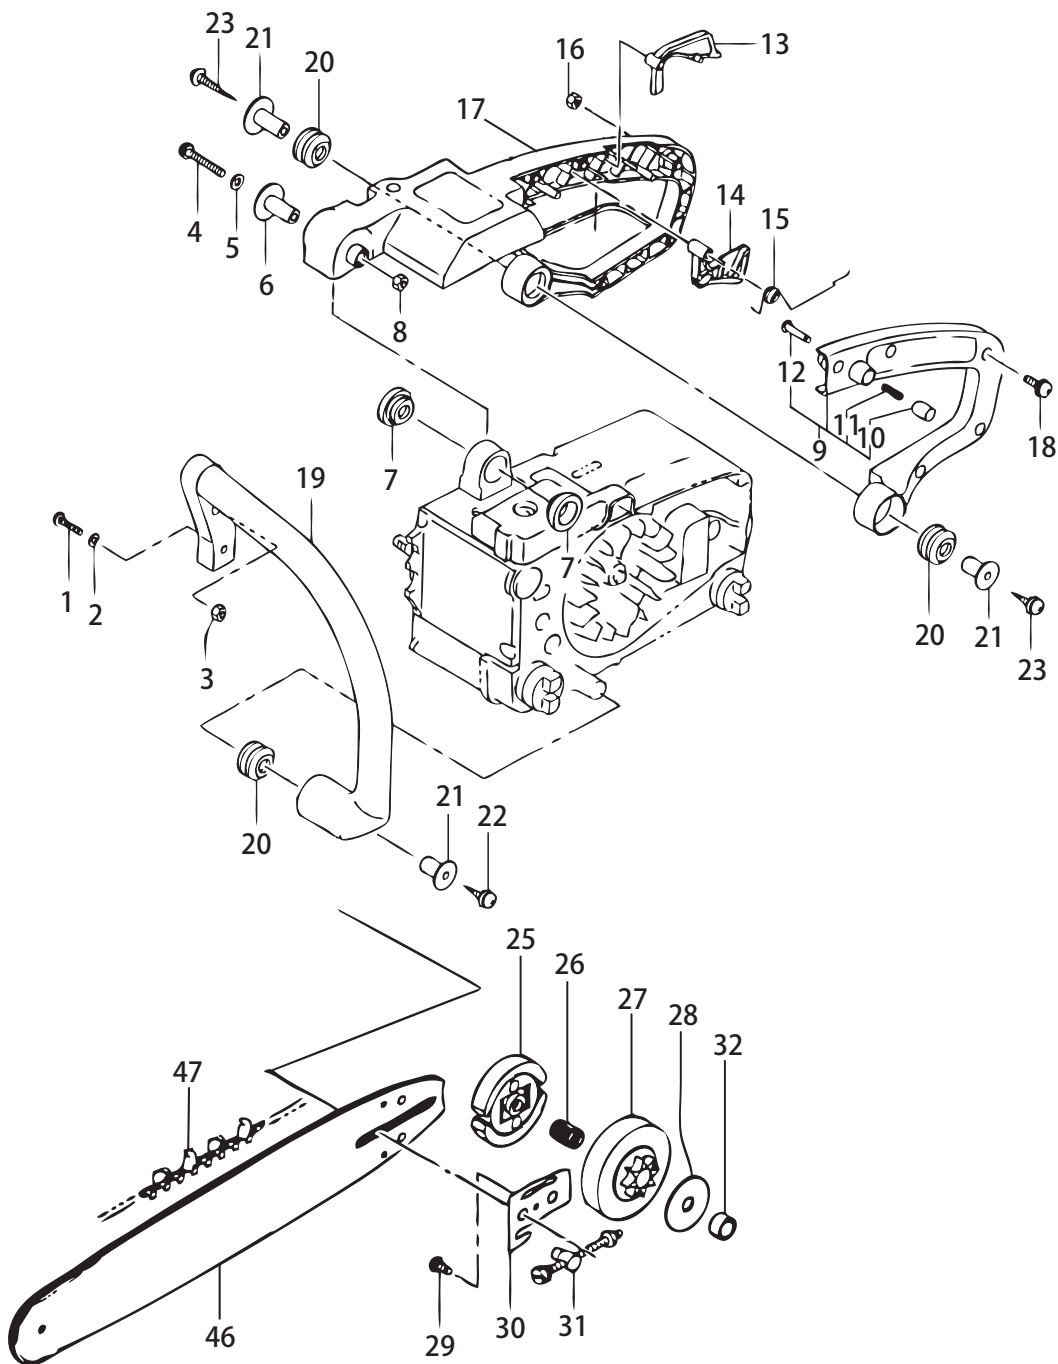

4. MCV331(14)
HANDLE, CLUTCH

Ref. No.	Part No.	Part Name	Q'ty	Remarks	
4-46	403985	Chain Bar	1	14 inch	108-3296E-20
4-47	403986	Chain	1	14x3/8	129-32900-20