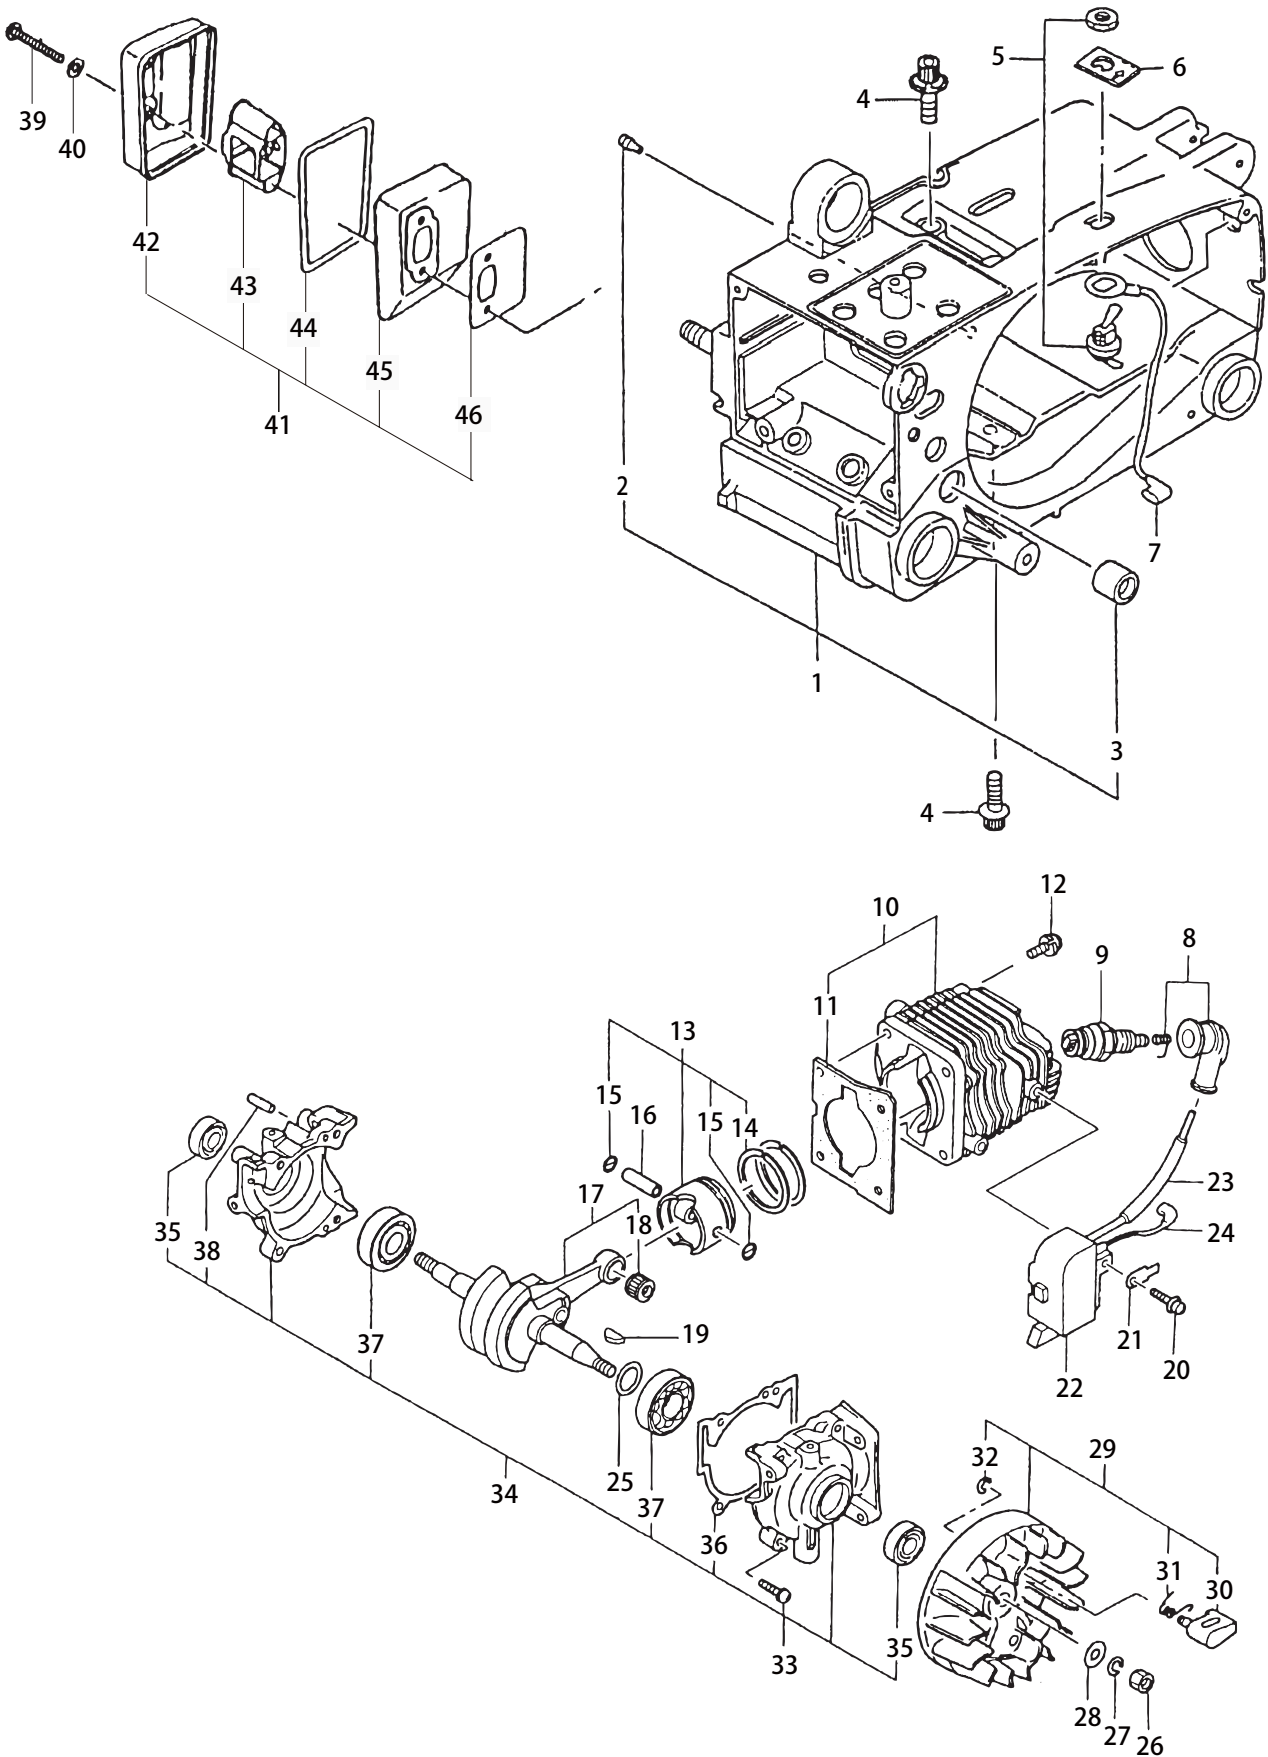

1. MCV331(14)
ENGINE

Ref. No.	Part No.	Part Name	Q'ty	Remarks
1-42	403972	Muffler Body B Comp.	1	717-01740-80
1-43	400609	Muffler Fitting Metal	1	724-01709-20
1-44	400610	Muffler Joint Gasket	1	739-01709-20
1-45	400611	Muffler Body A Comp.	1	716-01709-80
1-46	400612	Muffler Gasket	1	737-01700-20