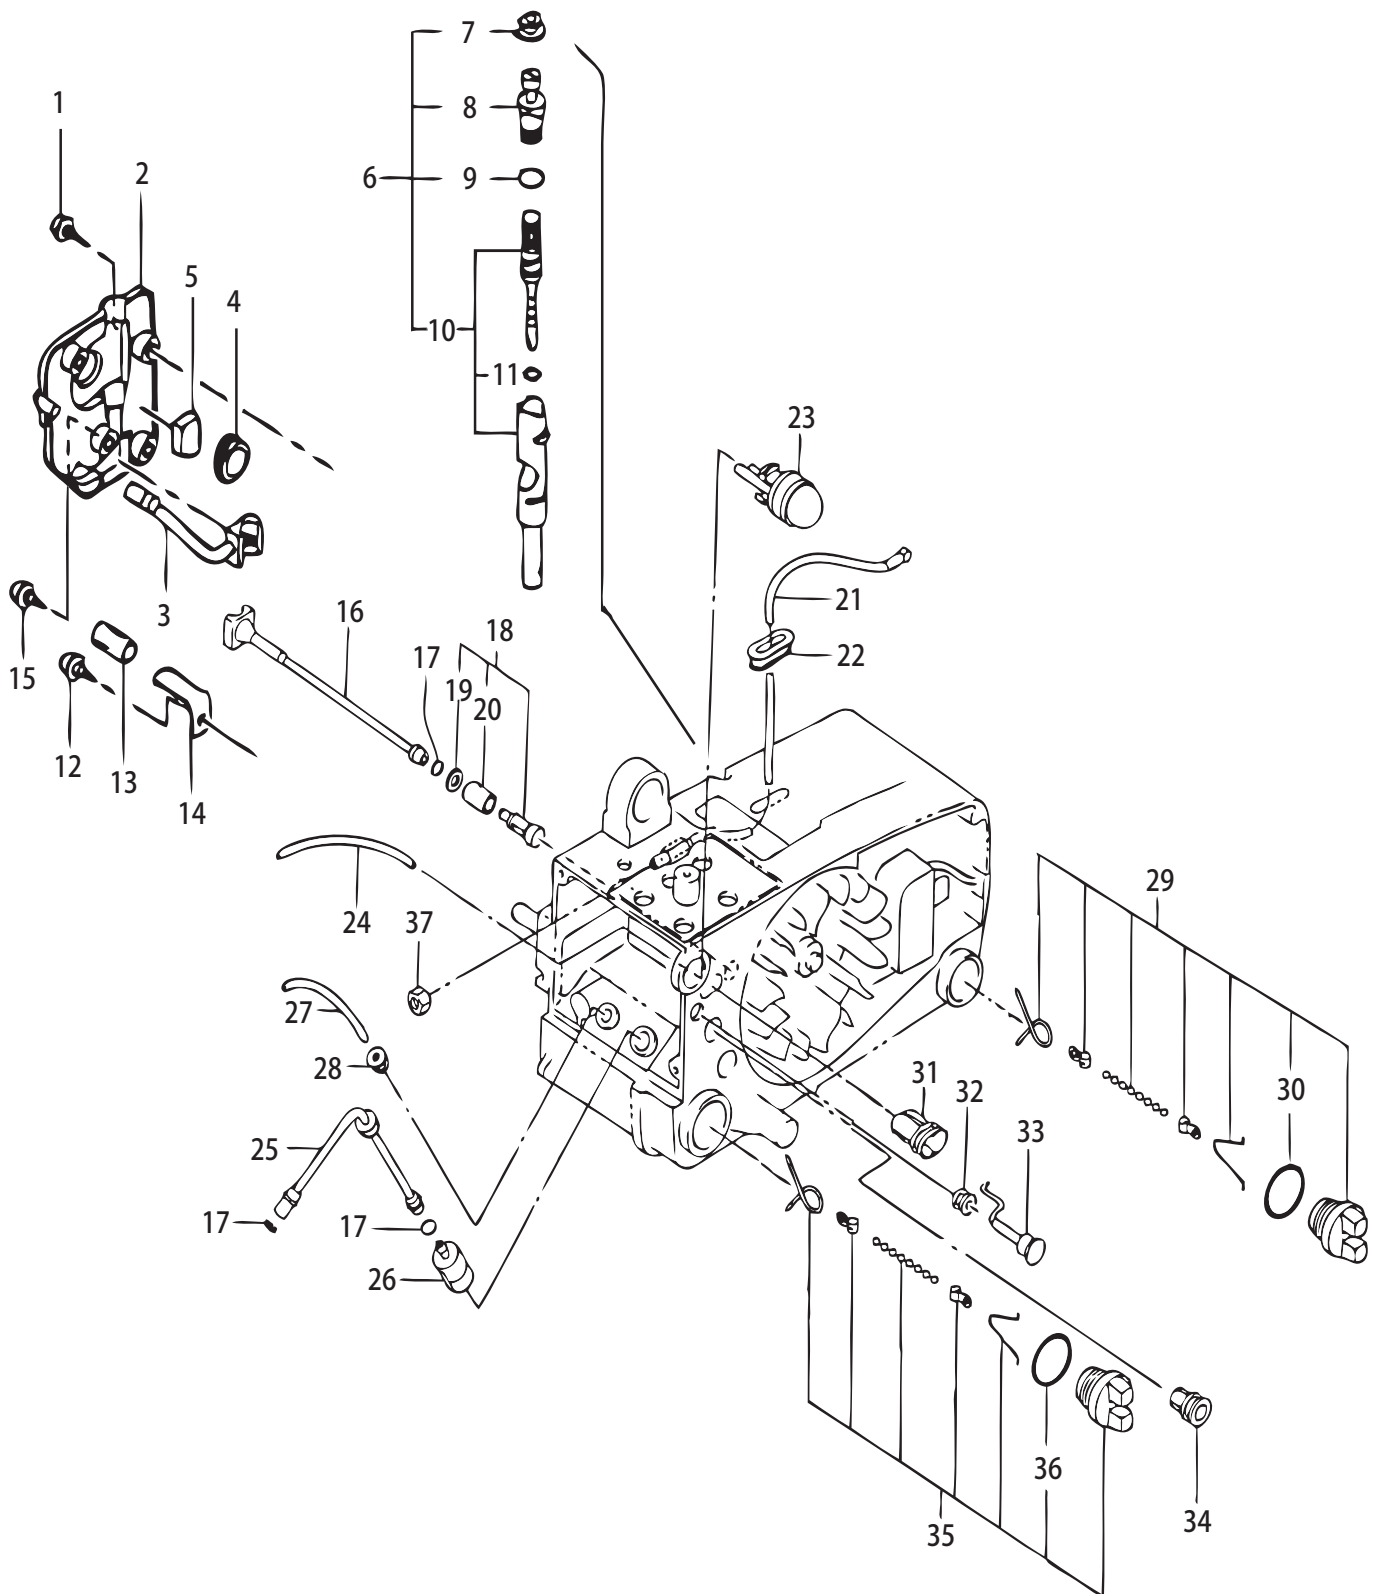

3. MCV331(14)  
OIL PUMP

Ref. No.	Part No.	Part Name	Q'ty	Remarks	
3-1	620420	Screw	2	5x14	994-16050-141
3-2	620421	Oil Pump Cover	1		097-32900-20
3-3	400644	Oil Pipe A	1		515-32710-20
3-4	620422	Screw Gear	1		084-32900-20
3-5	400645	Air Vent Sponge	1		567-01700-20
3-6	620423	Oil Pump Ass'y	1		144-32902-90
3-7	400646	Oil Adjust Grommet	1		488-32710-21
3-8	400647	Oil Pump Adjuster	1		501-32710-21
3-9	979658	O-Ring	1	P-6	999-67006-000
3-10	620424	Oil Pump Case Set, Spare	1		088-3277A-91
3-11	979658	O-Ring	1	P-6	999-67006-000
3-12	620409	Tapping Screw	1	5x14	990-72050-144
3-13	400648	Vinyl Pipe	1	7x10.5x20	700-07105-02
3-14	400649	Chein Catcher	1		125-32710-20
3-15	625134	Tapping Screw	2	4.5x14	990-75045-144
3-16	400650	Oil Pipe B	1		505-32710-20
3-17	400651	Clip 7	3		680-04019-21
3-18	620402	Oil Filter Body Ass'y	1		486-32710-90
3-19	947034	Washer	1	M5	
3-20	400652	Oil Filter	1		487-32712-20
3-21	403973	Throttle Wire comp.	1		885-01740-81
3-22	403974	Wire Grommet	1		964-01710-20
3-23	620404	Priming Pump Comp.	1		442-25143-80
3-24	620405	Fuel Pipe	1	2.5x4x42	700-02504-04
3-25	629287	Rubber Pipe	1		678-01740-20
3-26	400655	Pump Filter Body Ass'y	1		675-11600-90
3-27	400656	Fuel Pipe	1	2.5x4x150	700-02504-15
3-28	400657	Return Grommet	1		534-32710-20
3-29	400658	Oil Tank Cap Ass'y	1		642-32719-90
3-30	995368	O-Ring	1	P-18	999-67018-000
3-31	400659	Adjuster Cap	1		190-3290G-20
3-32	400660	Grommet	1		707-32710-20
3-33	400661	Choke Button Comp.	1		704-32710-80
3-34	400662	Grommet	1		191-32710-20
3-35	400663	Fuel Tank Cap Ass'y	1		635-32719-90
3-36	979662	O-Ring	1	P-20	999-67020-000
3-37	970140	Nut	1	M6	