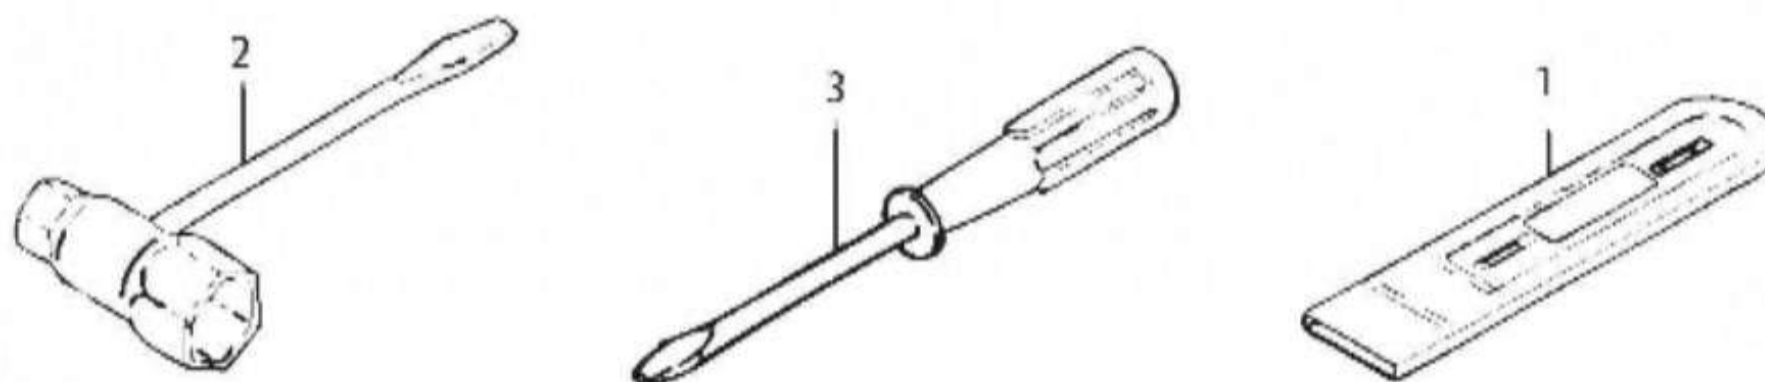

ACCESSORIES

REF #	PART #	DESCRIPTION	Q'TY.	NOTES
1	403987	Chain Cover	1	14 946-32753-20
2	400687	Combine Box Spanner	1	10x19 013-29323-50
3	400688	Minus Driver	1	4x50 081-29329-7U
4	403988	Name Plate	1	MCV331 906-3296E-20
5	400691	Caution Mark A	1	MARUYAMA 909-3294E-20
6	400692	Starter Mark	1	MARUYAMA 915-3294E-20
7	400693	Caution Mark	1	919-3294E-20