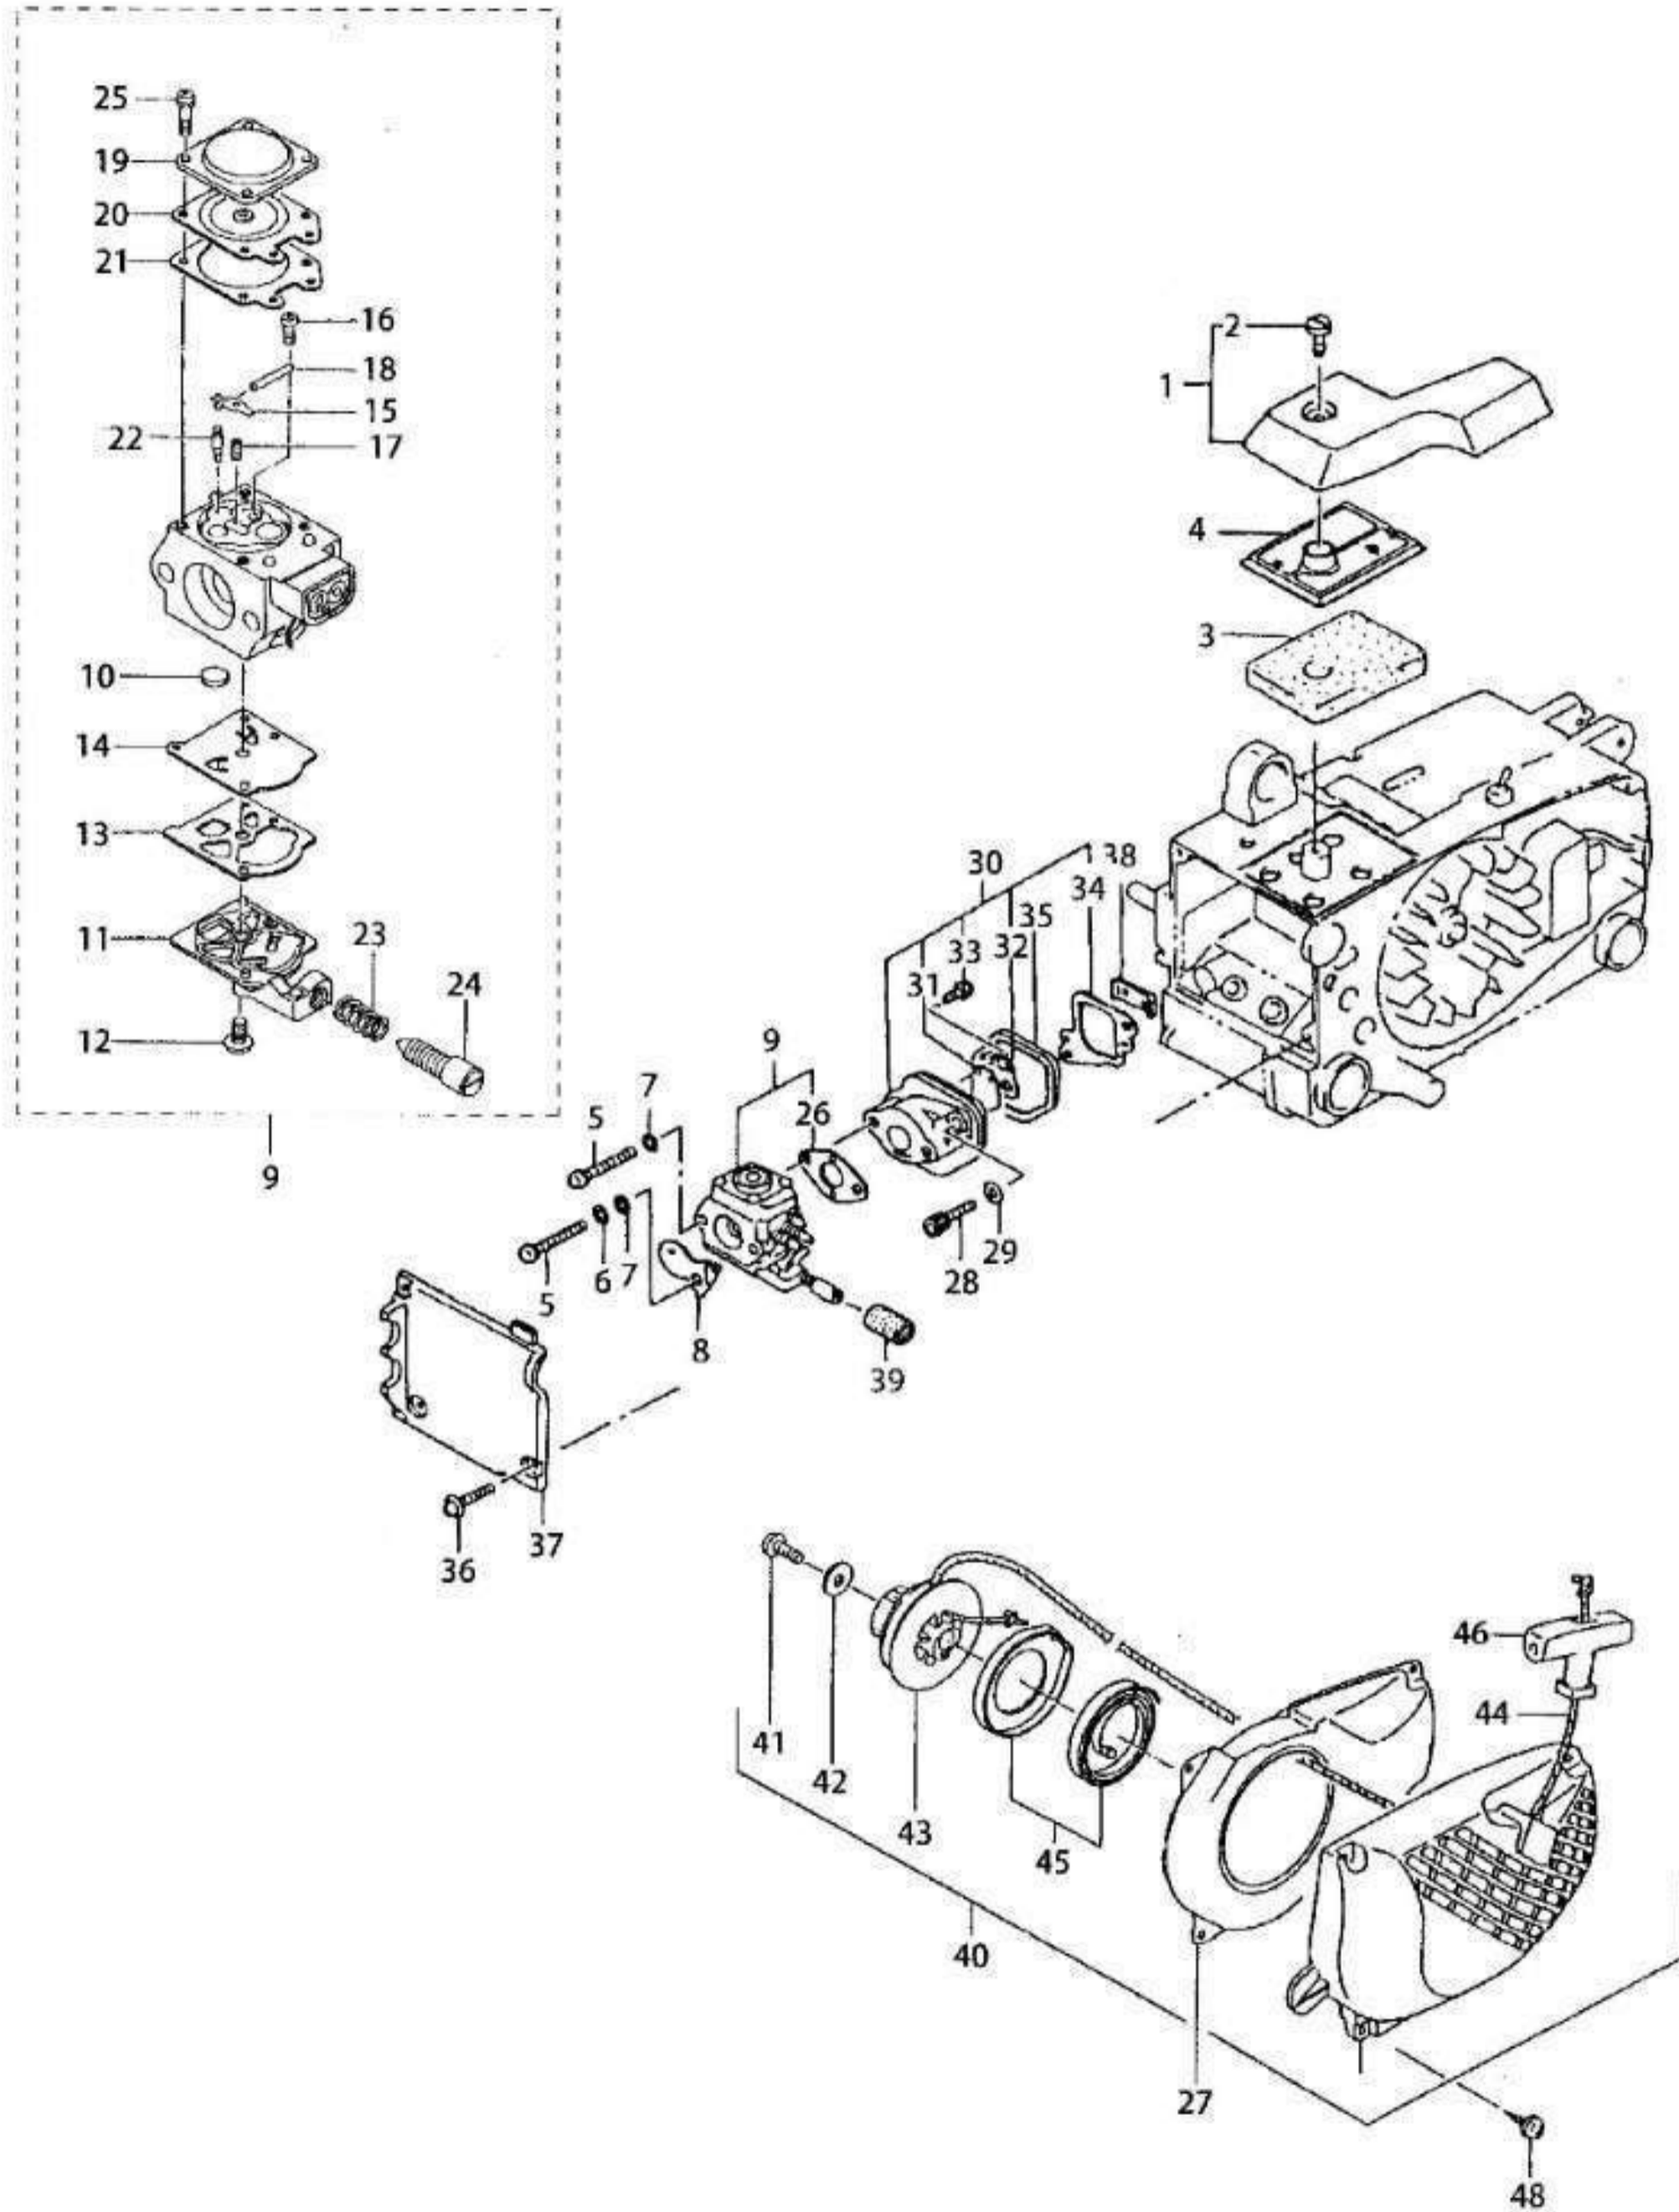

RECOIL STARTER / CARBURETOR

REF #	PART #	DESCRIPTION	Q'TY.	NOTES
1	400613	Cleaner Cover	1	Incl.2 051-3291J-91
2	400614	Cleaner Cover Bolt	1	380-0631A-20
3	620652	Air Cleaner Sponge	1	446-01740-20
4	620393	Air Cleaner Element Comp.	1	420-01740-80
5	975822	Screw	2	5x45 994-14050-451
6	972380	Small Washer	1	992-00050-011
7	400615	Choke Valve Shim	2	708-32350-20
8	400616	Choke Valve	1	700-32918-20
9	400617	Carburetor Set	1	Incl.10-26 455-32947-90
10	400618	Inlet Screen	1	578-25007-20
11	400619	Pump Body	1	575-25006-20
12	400620	Set Screw	1	514-25001-20
13	400621	Pump Gasket	1	577-25007-20
14	400622	Pump Diaphragm	1	576-25006-20
15	400623	Valve Hinge	1	473-25001-20
16	400624	Hinge Pin Set Screw	1	546-25001-20
17	400625	Valve Spring	1	477-25088-20
18	400626	Hinge Pin	1	605-25001-20
19	400627	Diaphragm Cover	1	476-25004-20
20	400628	Metering Diaphragm Comp.	1	474-25001-80
21	400629	Diaphragm Gasket	1	475-25038-20
22	625125	Needle Valve	1	603-25012-20
23	400630	Idle Adjust Spring	1	463-25006-20
24	400631	Idle Adjust Screw	1	462-25016-20
25	400632	Set Screw	4	548-25012-20
26	991541	Carburetor Gasket	1	402-01740-20
27	400633	Air Deflector	1	145-01743-20
28	620390	Hex. Hole Bolt 5x20	2	5x20 994-61050-204
29	972380	Small Washer	2	992-00050-011
30	403968	Carburetor Insulator Set, Spare	1	Incl.31-35 404-01740-91
31	403969	Reed Valve	1	394-01700-20
32	403970	Reed Valve Holder	1	395-01730-20
33	620396	Binding Head Screw	2	3x12 990-15030-121
34	403971	Inlet Manifold Gasket	1	403-0174G-20
35	400637	Carburetor Insulator Rubber	1	409-01700-20
36	625134	Tapping Screw	3	4.5x14 990-75045-144
37	625119	Air Cleaner Cover B, Black	1	152-3291J-21
38	620401	Seal Cover	1	129-01730-20
39	400639	Idle Sponge	1	25L 191-32970-20
40	403975	Recoil Starter Ass'y	1	Incl.41-47 756-0174K-90
41	620409	Tapping Screw	1	5x14 990-72050-144
42	400641	Brake Shaft Washer	1	368-32350-20
43	620410	Starter Pulley	1	774-01740-20
44	620411	Starter Rope	1	3x890 783-01740-20
45	620412	Recoil Spring Case	1	778-01740-90
46	400642	Starter Handle	1	785-01743-20
47	403976	Fan Case Comp.	1	112-0174K-80
48	620415	Tapping Screw	4	4.5x20 990-72045-204