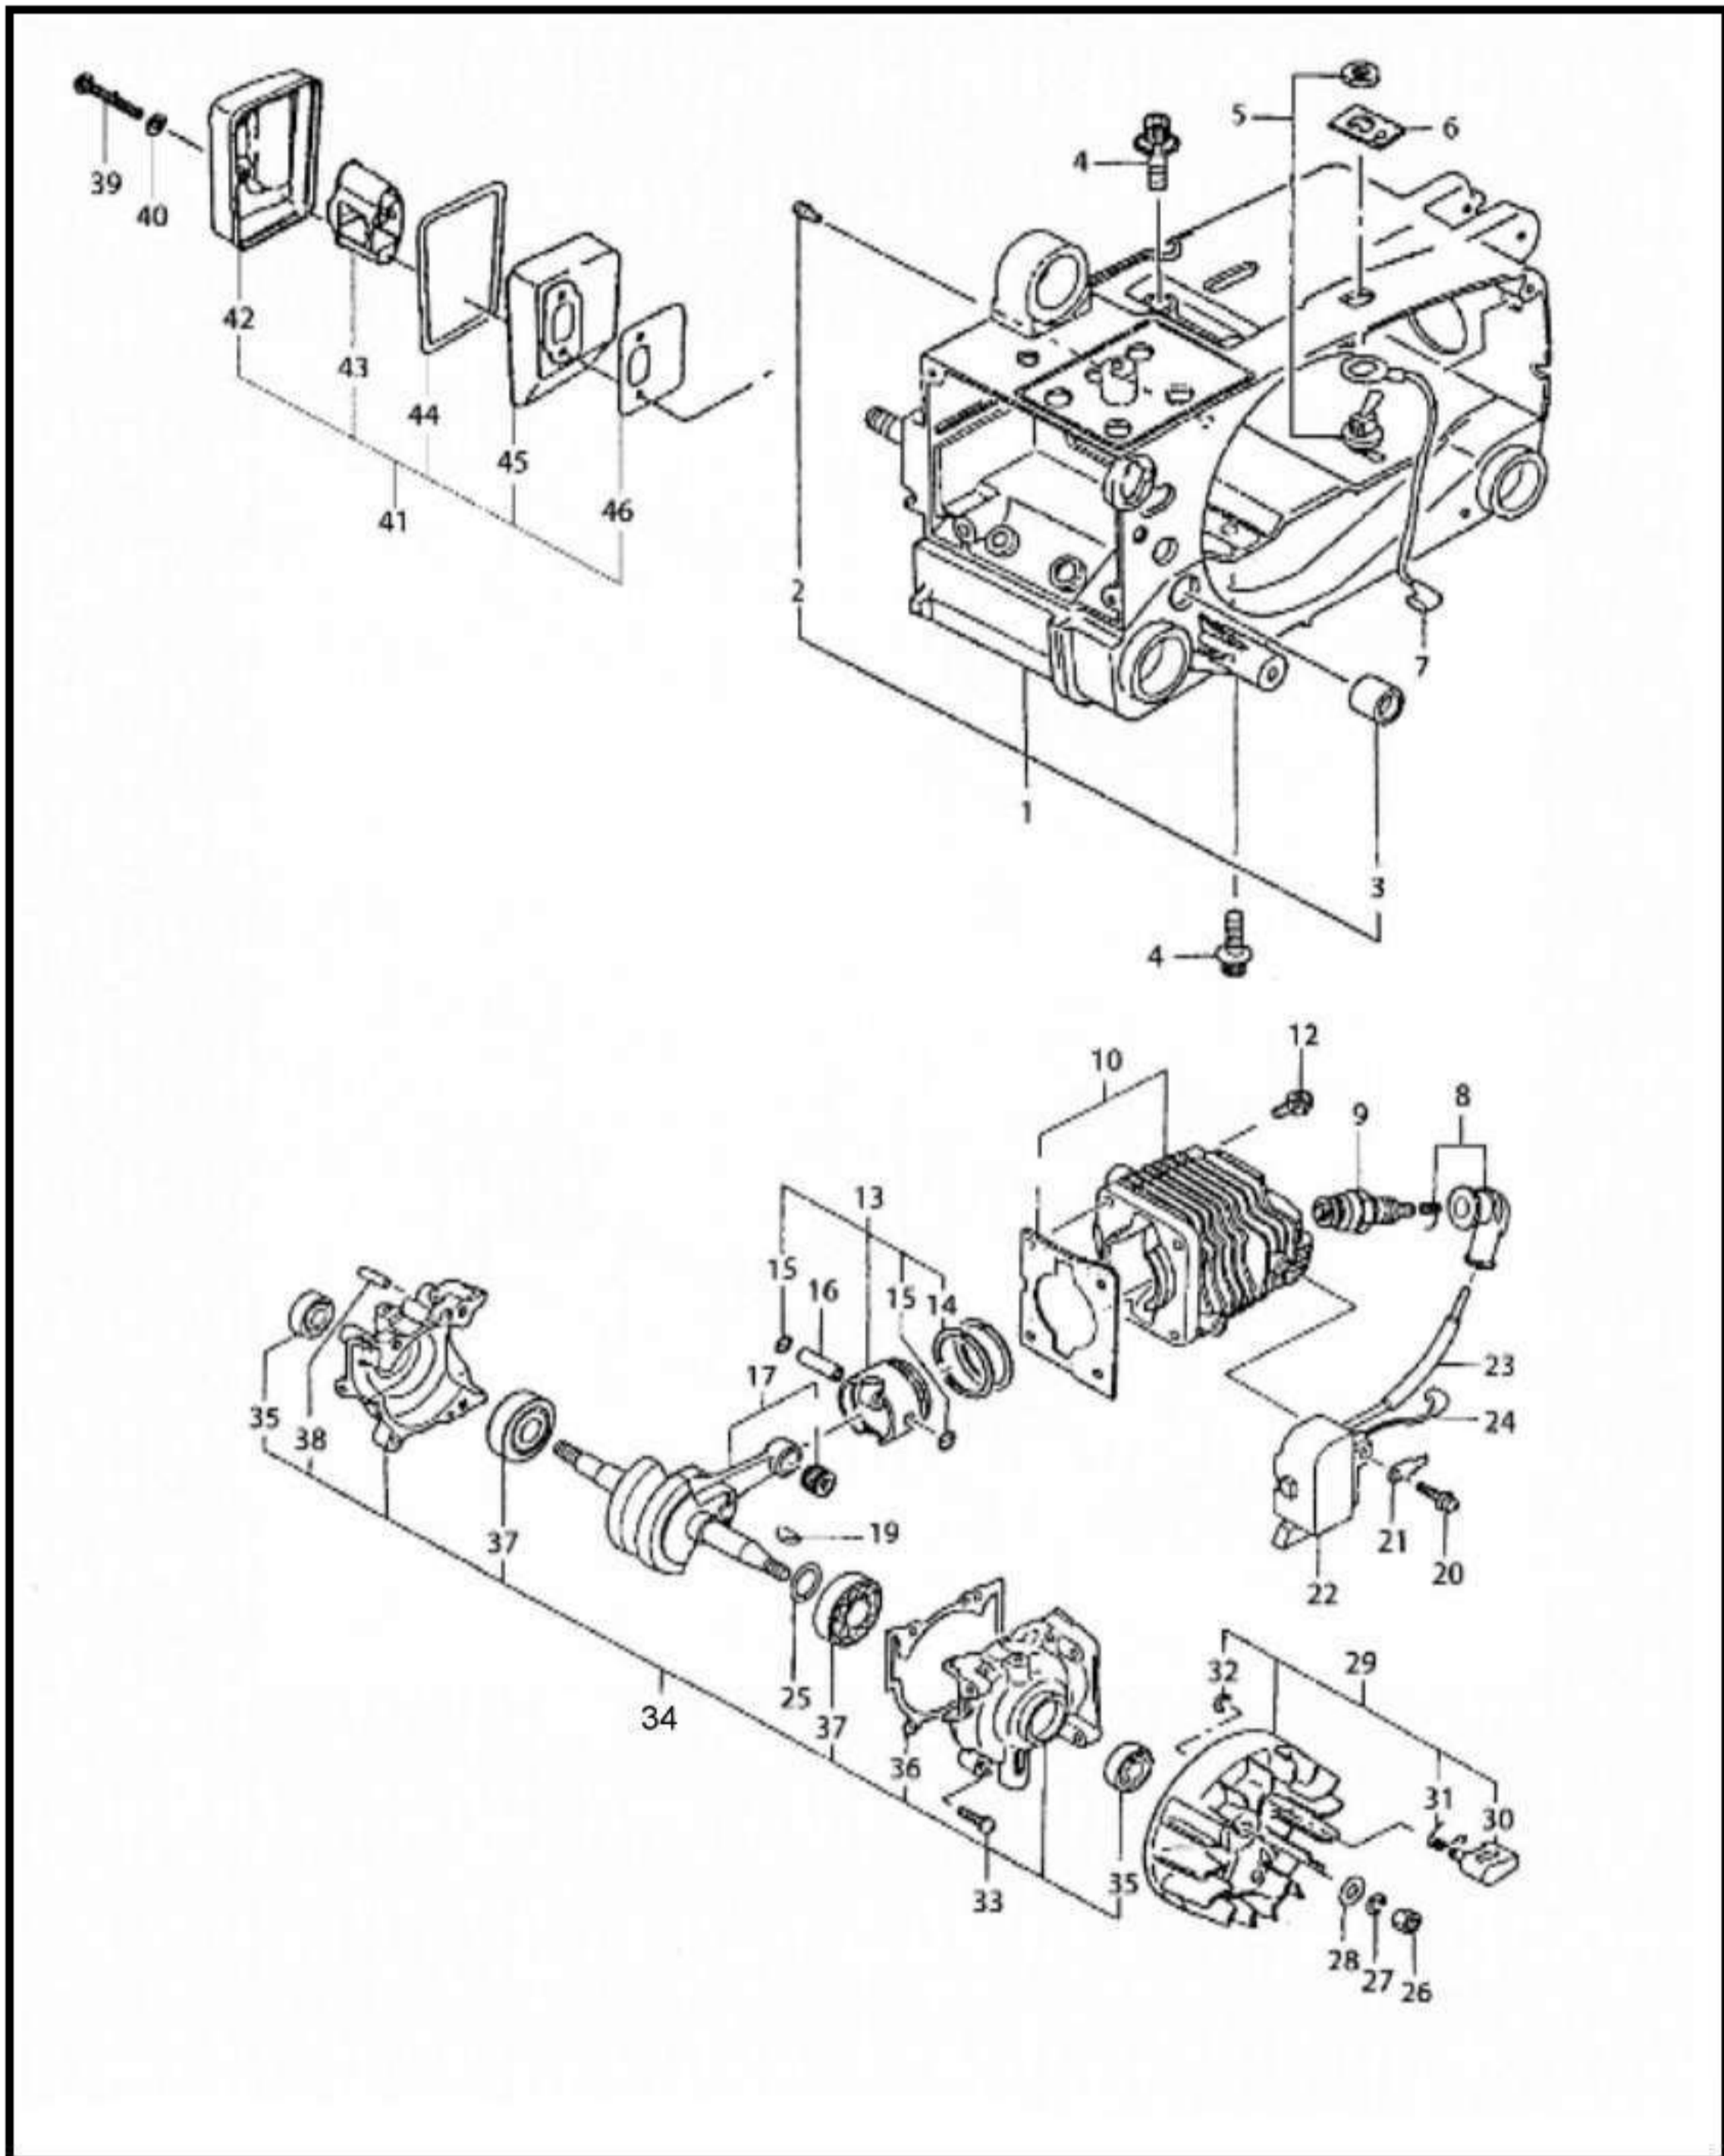

ENGINE

REF #	PART #	DESCRIPTION	Q'TY.	NOTES
1	403966	Engine Case Ass'y	1	Incl.2,3 560-3294S-90
2	400587	Air Vent Valve B	1	562-04060-20
3	400588	Air Vent Valve Set	1	645-01750-90
4	400589	Hex.Hole Bolt	4	5x20 994-63050-204
5	400590	Stop Switch Ass'y	1	162-01740-90
6	400591	Switch Name Plate	1	183-01300-20
7	403967	Ground Cord Comp.	1	274-01710-80
8	400593	Spark Plug Cap Ass'y	1	157-11666-90
9	400594	Spark Plug RCJ-8	1	018-00562-20
10	400595	Cylinder Set	1	Incl.11 001-01740-91
11	620374	Cylinder Gasket	1	017-01740-20
12	400596	Hex.Hole Bolt 5X16	4	994-61050-164
13	400597	Piston Set	1	Incl.14,15 030-01741-90
14	400598	Piston Ring	2	041-01730-20
15	620376	Piston Pin Circlip	2	039-00000-20
16	400599	Piston Pin	1	037-01400-20
17	620377	Crank Shaft Comp.	1	Incl.18 046-01740-80
18	972682	Needle Bearing	1	999-62091-325
19	400600	Woodruff Key	1	068-10100-20
20	620384	High Tension Screw	2	994-16040-186
21	400601	Tab	1	205-01700-20
22	625120	Ignition Coil Comp.	1	167-21540-80
23	400602	Cord Insulator Tube	1	755-32050-20
24	620391	Cord, B	1	178-01740-80
25	620378	Shim 0.1	1	071-04063-21
25	620379	Shim 0.2	1	071-04063-23
25	620380	Shim 0.3	1	071-04063-24
25	400603	Shim 0.4	1	071-04063-25
26	400604	Flywheel Nut 12	1	066-00000-20
27	972382	S.Washer 7	1	992-10070-012
28	995318	Washer 7	1	992-01070-011
29	625121	Magneto Rotor Ass'y	1	Incl.30-32 155-21540-90
30	620382	Starter Pawl	2	788-01740-20
31	620383	Starter Pawl Spring	2	790-01740-20
32	979652	Stop Ring	2	993-55040-001
33	620390	Hex. Hole Bolt 5x20	4	5x20 994-61050-204
34	403964	Crank Case Ass'y	1	Incl.35-38 072-01740-94
35	991400	Oil Seal	2	999-66122-200
36	403965	Crank Case Gasket	1	090-0174G-20
37	620388	Ball Bearing	2	999-61620-106
38	995327	Needle Roller	1	999-05250-980
39	972795	Screw	2	5x40 990-11050-401
40	947034	Washer	2	M5
41	400607	Muffler Set	1	Incl.42-46 704-0174C-90
42	403972	Muffler Body B Comp.	1	717-01740-80
43	400609	Muffler Fitting Metal	1	724-01709-20
44	400610	Muffler Joint Gasket	1	739-01709-20
45	400611	Muffler Body A Comp.	1	716-01709-80
46	400612	Muffler Gasket	1	737-01700-20