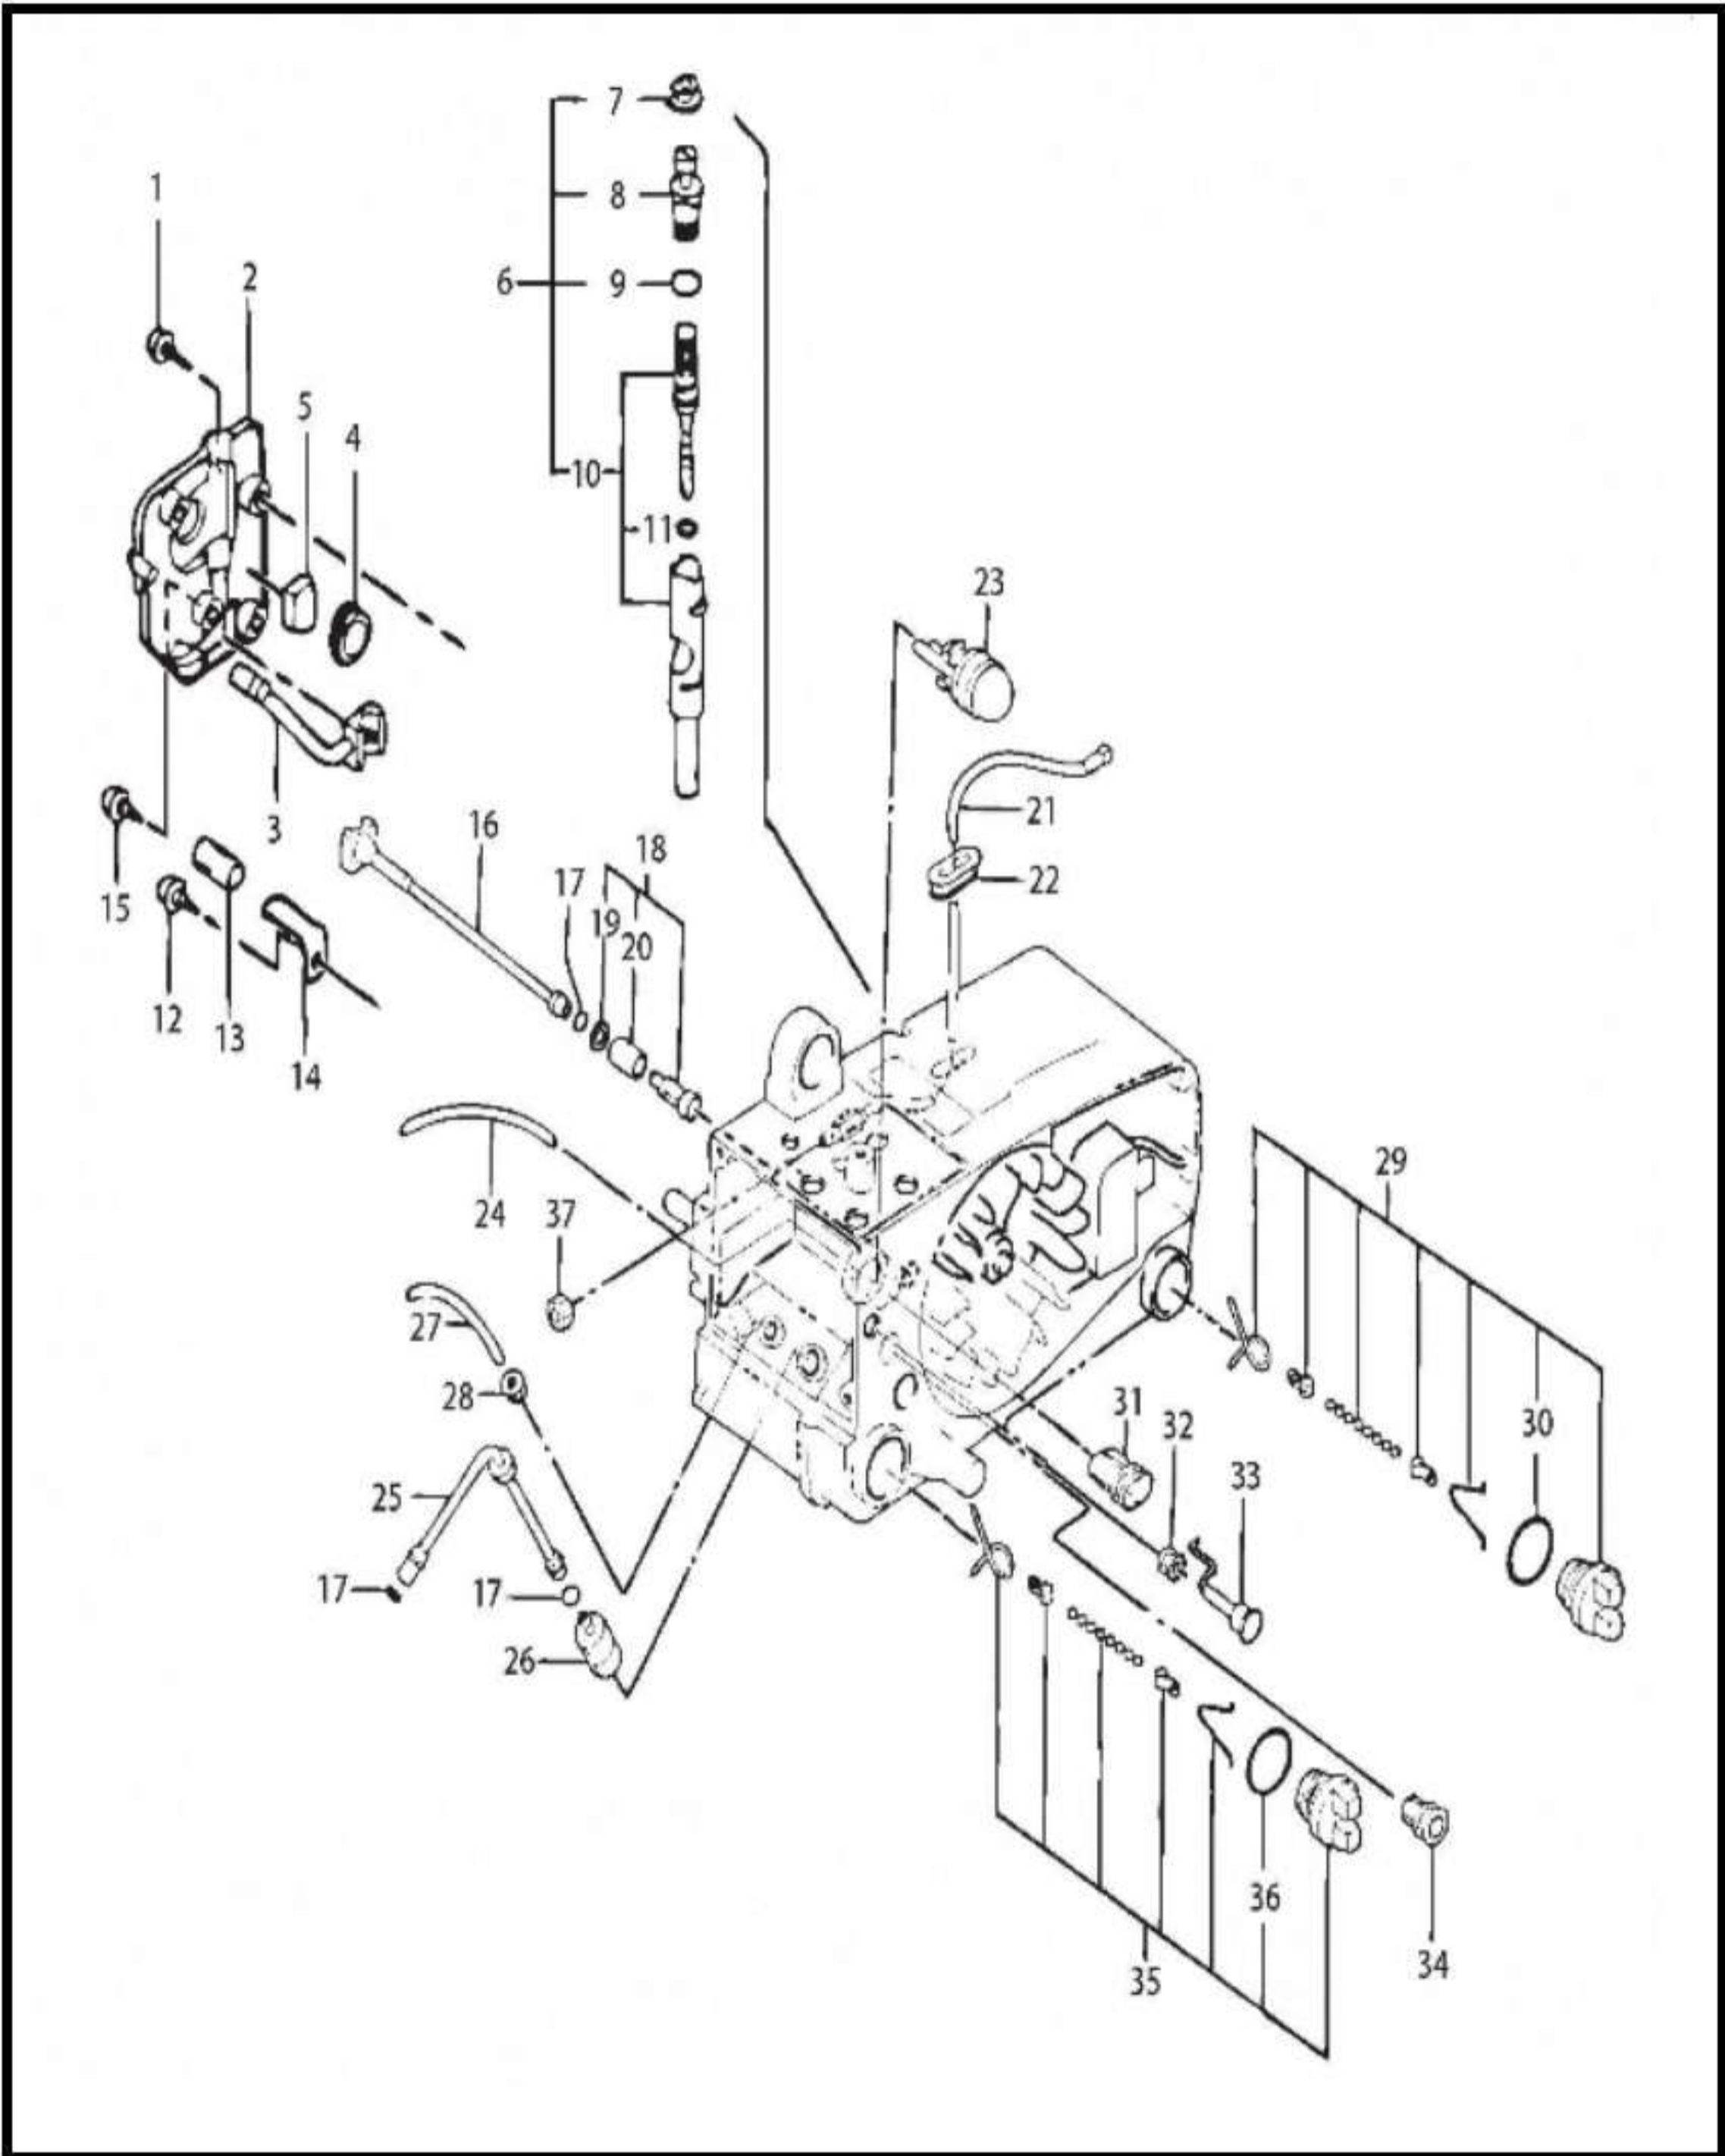

OIL PUMP

REF #	PART #	DESCRIPTION	Q'TY.	NOTES
1	620420	Screw	2	5x14 994-16050-141
2	620421	Oil Pump Cover	1	097-32900-20
3	400644	Oil Pipe A	1	515-32710-20
4	620422	Screw Gear	1	084-32900-20
5	400645	Air Vent Sponge	1	567-01700-20
6	620423	Oil Pump Ass'y	1	Incl.7-11 144-32902-90
7	400646	Oil Adjust Grommet	1	488-32710-21
8	400647	Oil Pump Adjuster	1	501-32710-21
9	979658	O-Ring	1	P-6 999-67006-000
10	620424	Oil Pump Case Set, Spare	1	Incl.11 088-3277A-91
11	979658	O-Ring	1	P-6 999-67006-000
12	620409	Tapping Screw	1	5x14 990-72050-144
13	400648	Vinyl Pipe	1	7x10.5x20 700-07105-02
14	400649	Chain Catcher	1	125-32710-20
15	625134	Tapping Screw	2	4.5x14 990-75045-144
16	400650	Oil Pipe B	1	505-32710-20
17	400651	Clip 7	3	680-04019-21
18	620402	Oil Filter Body Ass'y	1	Incl.19,20 486-32710-90
19	947034	Washer	1	M5
20	400652	Oil Filter	1	487-32712-20
21	403973	Throttle Wire Comp.	1	885-01740-81
22	403974	Wire Grommet	1	964-01710-20
23	620404	Priming Pump Comp.	1	442-25143-80
24	620405	Fuel Pipe	1	2.5x4x42 700-02504-04
25	629287	Rubber Pipe	1	678-01740-20
26	400655	Pump Filter Body Ass'y	1	675-11600-90
27	400656	Fuel Pipe	1	2.5x4x150 700-02504-15
28	400657	Return Grommet	1	534-32710-20
29	400658	Oil Tank Cap Ass'y	1	Incl.30 642-32719-90
30	995368	O-Ring	1	P-18 999-67018-000
31	400659	Adjuster Cap	1	190-3290G-20
32	400660	Grommet	1	707-32710-20
33	400661	Choke Button Comp.	1	704-32710-80
34	400662	Grommet	1	191-32710-20
35	400663	Fuel Tank Cap Ass'y	1	Incl.36 635-32719-90
36	979662	O-Ring	1	P-20 999-67020-000
37	970140	Nut	1	M6