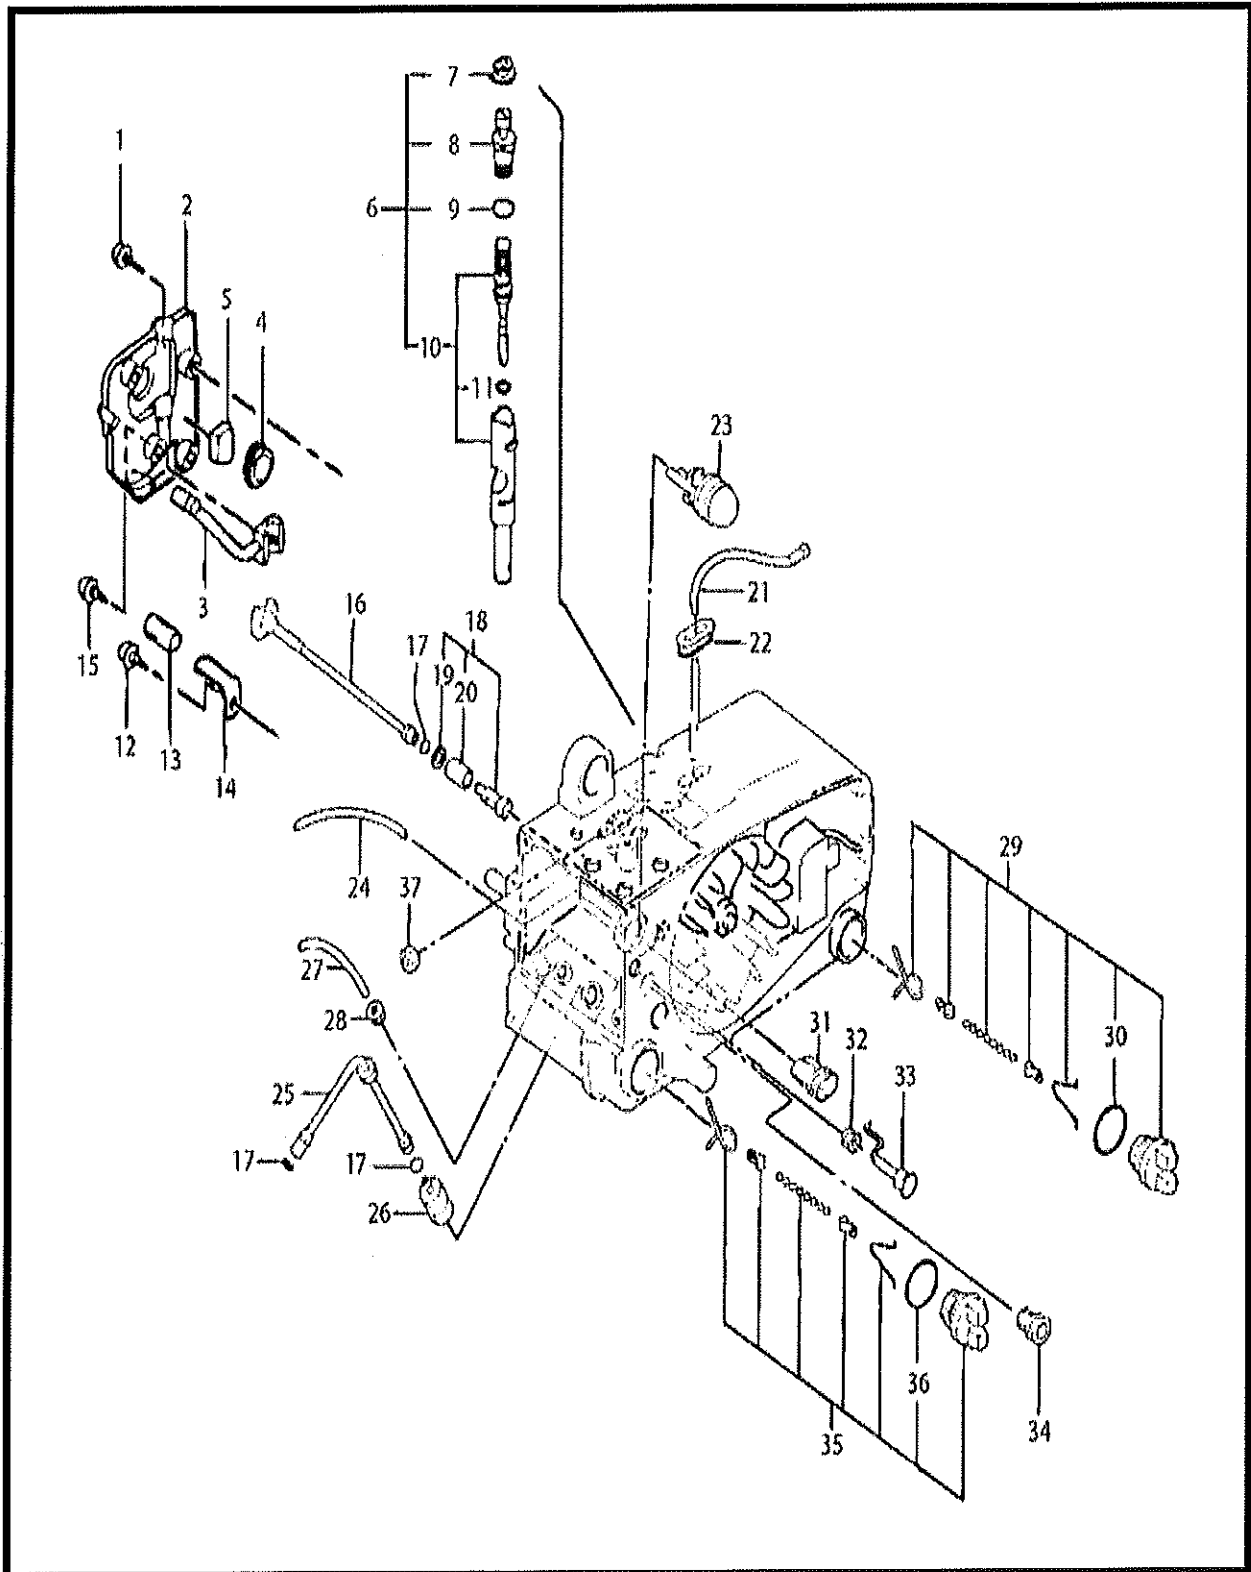

6 ILLUSTRATED PARTS LIST
MCV331 - 14

OIL PUMP

REF #	PART #	DESCRIPTION	Q'TY.	NOTES
1	620420	Screw	2	5x14 994-16050-141
2	620421	Oil Pump Cover	1	097-32900-20
3	400644	Oil Pipe A	1	515-32710-20
4	620422	Screw Gear	1	084-32900-20
5	400645	Air Vent Sponge	1	567-01700-20
6	620423	Oil Pump Ass'y	1	Incl.7-11 144-32902-90
7	400646	Oil Adjust Grommet	1	488-32710-21
8	400647	Oil Pump Adjuster	1	501-32710-21
9	979658	O-Ring	1	P-6 999-67006-000
10	620424	Oil Pump Case Set, Spare	1	Incl.11 088-3277A-91
11	979658	O-Ring	1	P-6 999-67006-000
12	620409	Tapping Screw	1	5x14 990-72050-144
13	400648	Vinyl Pipe	1	7x10.5x20 700-07105-02
14	400649	Chain Catcher	1	125-32710-20
15	625134	Tapping Screw	2	4.5x14 990-75045-144
16	400650	Oil Pipe B	1	505-32710-20
17	400651	Clip 7	3	680-04019-21
18	620402	Oil Filter Body Ass'y	1	Incl.19,20 486-32710-90
19	947034	Washer	1	M5
20	400652	Oil Filter	1	487-32712-20
21	403973	Throttle Wire Comp.	1	885-01740-81
22	403974	Wire Grommet	1	964-01710-20
23	620404	Priming Pump Comp.	1	442-25143-80
24	620405	Fuel Pipe	1	2.5x4x42 700-02504-04
25	629287	Rubber Pipe	1	678-01740-20
26	400655	Pump Filter Body Ass'y	1	675-11600-90
27	400656	Fuel Pipe	1	2.5x4x150 700-02504-15
28	400657	Return Grommet	1	534-32710-20
29	400658	Oil Tank Cap Ass'y	1	Incl.30 642-32719-90
30	995368	O-Ring	1	P-18 999-67018-000
31	400659	Adjuster Cap	1	190-3290G-20
32	400660	Grommet	1	707-32710-20
33	400661	Choke Button Comp.	1	704-32710-80
34	400662	Grommet	1	191-32710-20
35	400663	Fuel Tank Cap Ass'y	1	Incl.36 635-32719-90
36	979662	O-Ring	1	P-20 999-67020-000
37	970140	Nut	1	M6