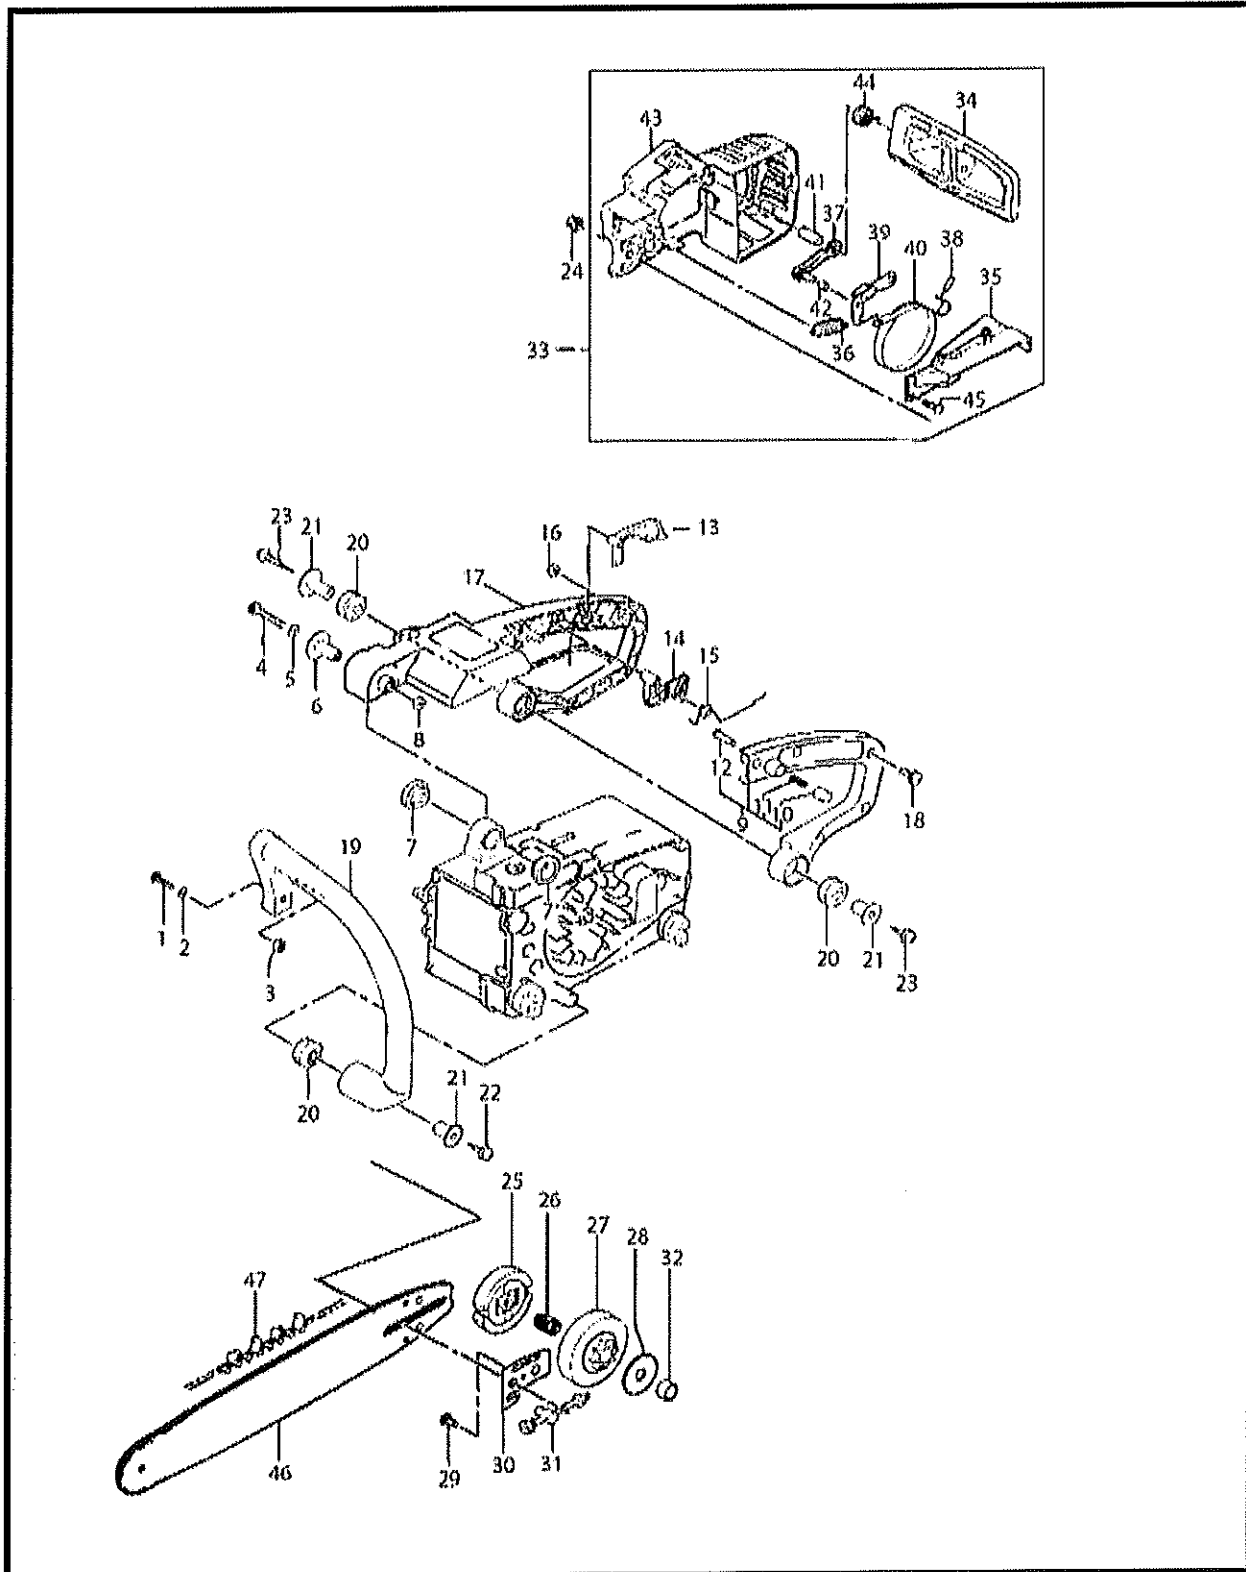

8 ILLUSTRATED PARTS LIST
MCV331 - 14

HANDLE / CLUTCH

REF #	PART #	DESCRIPTION	Q'TY.	NOTES
1	403979	Screw	1	5x25 994-15050-251
2	947034	Washer	1	M5
3	990829	U-Nut	1	5 991-74050-010
4	620436	Screw	1	5x40 994-14050-401
5	972380	Small Washer	1	992-00050-011
6	400666	Damper Collar A	1	275-32710-20
7	400667	Damper A	2	219-32750-20
8	990829	U-Nut	1	5 991-74050-010
9	403980	Rear Handle B Comp.	1	Incl.10-12 011-3290M-80
10	400669	Push Pin Cap	1	725-32902-20
11	620441	Stopper Spring	1	066-32300-20
12	403981	Push Pin	1	064-33225-20
13	403982	Safety Lever	1	257-32920-20
14	620443	Throttle Lever	1	060-32900-20
15	620444	Throttle Lever Spring	1	061-32750-20
16	971923	Hex. Nut	5	4 991-01040-011
17	403983	Rear Handle A Black	1	010-32750-81
18	620447	Screw	5	4x22 994-16040-221
19	403984	Front Handle Comp.	1	209-32750-80
20	400676	Damper B	3	266-32750-20
21	400677	Damper Collar B	3	276-32710-20
22	620448	Tapping Screw	1	5x35 990-73050-354
23	620448	Tapping Screw	2	5x35 990-73050-354
24	400678	Chain Bar Clamp Nut	1	121-32530-20
25	620419	Clutch Comp.	1	287-01700-81
26	979493	Needle Bearing	1	999-62101-301
27	400679	Clutch Housing	1	310-32710-20
28	400680	Clutch Washer	1	358-04050-20
29	995407	Screw	1	4x10 993-41040-101
30	620430	Plate	1	466-32710-21
31	620431	Tension Adjustment Bolt Assy.	1	116-32735-90
32	620432	Crank Shaft Collar	1	511-32900-20
33	403977	Side Case Assy.	1	Incl.34-45 040-3296E-90
34	620451	Brake Handle	1	365-32901-80
35	629286	Brake Link Cover, Black	1	375-32900-21
36	620453	Brake Spring	1	374-32900-20
37	620454	Brake Link Support Comp.	1	386-32901-80
38	620455	Needle Roller	1	999-05300-980
39	620456	Brake Link Comp.	1	379-32901-80
40	403978	Brake Band	1	378-3291R-20
41	400683	Cleaner Fixing Collar	1	470-10246-20
42	620459	Collar	1	031-32901-20
43	400684	Side Cover Comp.	1	039-3294E-80
44	620461	Blake Lever Spring	1	388-32900-20
45	620462	Hi-Lo Screw	3	4x15 993-41040-151
46	842461	Chain Bar	1	14 inch 108-3296E-20
47	842458	Chain	1	14x3/8 129-32900-20