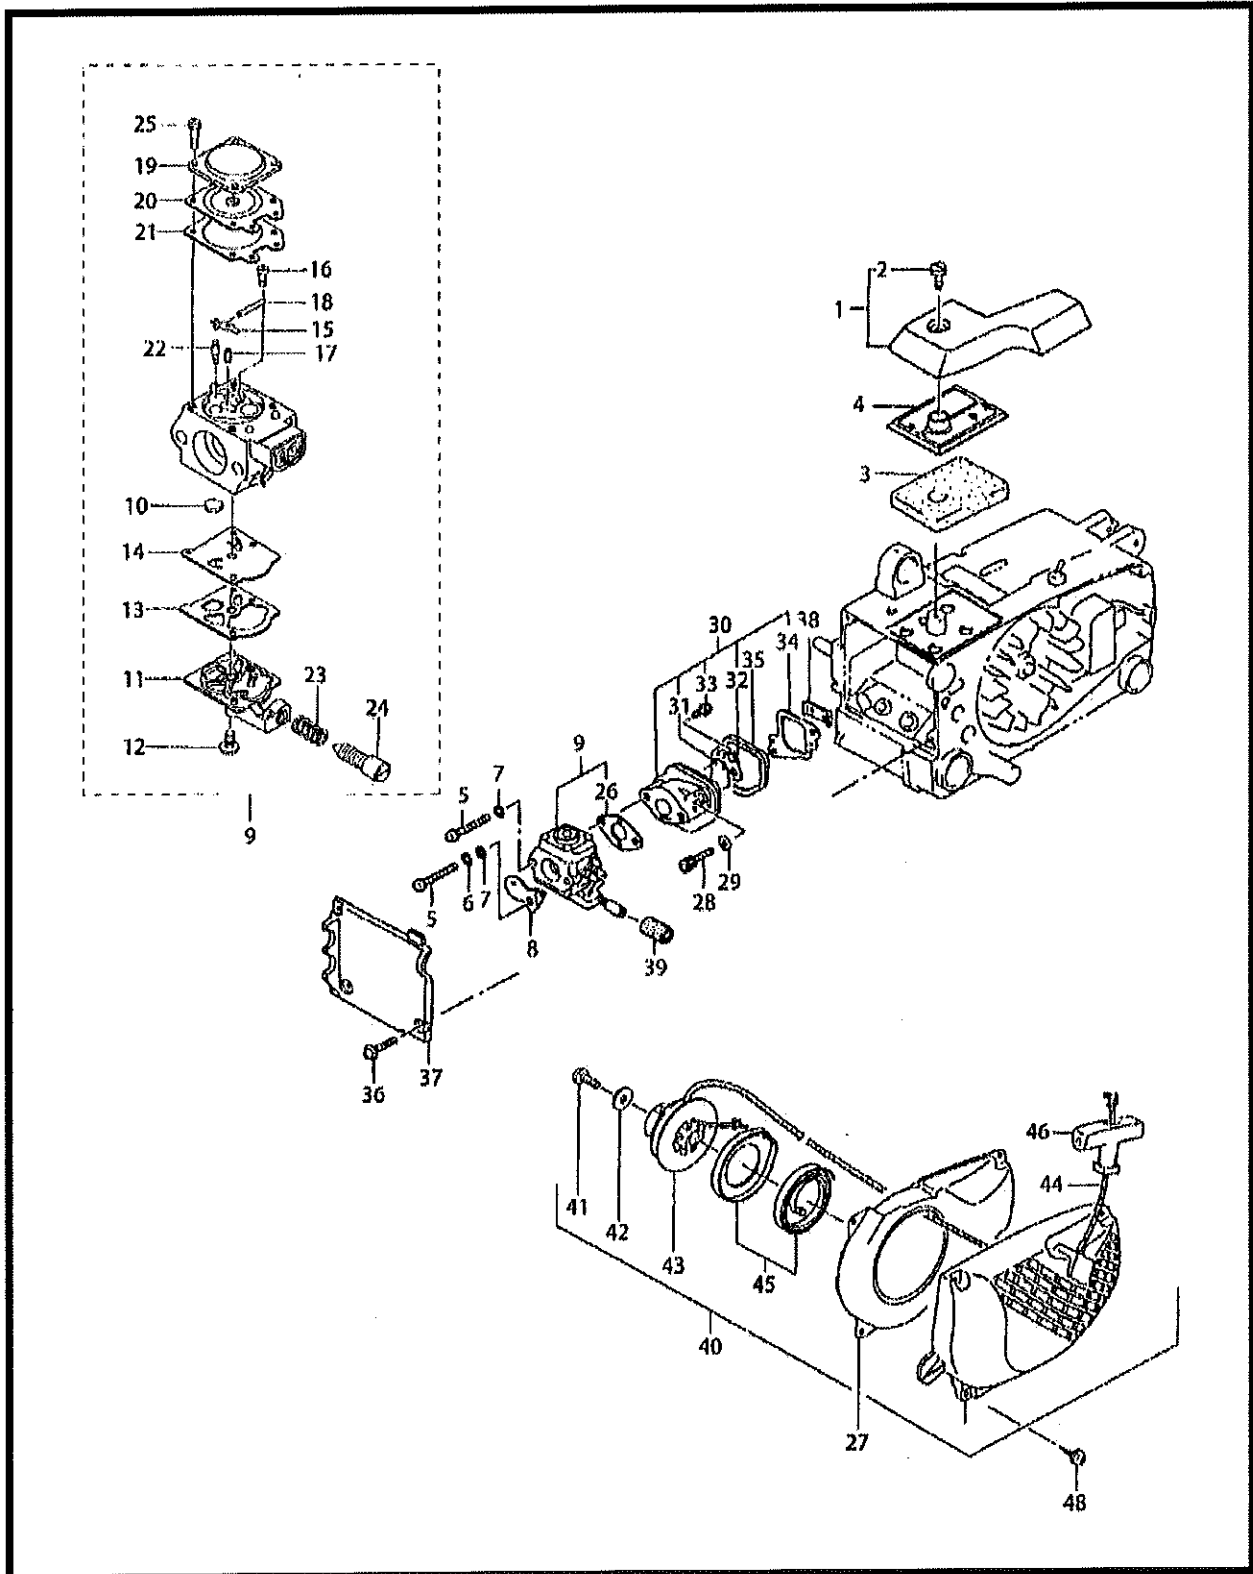

4 ILLUSTRATED PARTS LIST
MCV331 - 14

RECOIL STARTER / CARBURETOR

REF #	PART #	DESCRIPTION	Q'TY.	NOTES
1	400613	Cleaner Cover	1	Incl.2 051-3291J-91
2	400614	Cleaner Cover Bolt	1	380-0631A-20
3	620652	Air Cleaner Sponge	1	446-01740-20
4	620393	Air Cleaner Element Comp.	1	420-01740-80
5	975822	Screw	2	5x45 994-14050-451
6	972380	Small Washer	1	992-00050-011
7	400615	Choke Valve Shim	2	708-32350-20
8	400616	Choke Valve	1	700-32918-20
9	400617	Carburetor Set	1	Incl.10-26 455-32947-90
10	400618	Inlet Screen	1	578-25007-20
11	400619	Pump Body	1	575-25006-20
12	400620	Set Screw	1	514-25001-20
13	400621	Pump Gasket	1	577-25007-20
14	400622	Pump Diaphragm	1	576-25006-20
15	400623	Valve Hinge	1	473-25001-20
16	400624	Hinge Pin Set Screw	1	546-25001-20
17	400625	Valve Spring	1	477-25088-20
18	400626	Hinge Pin	1	605-25001-20
19	400627	Diaphragm Cover	1	476-25004-20
20	400628	Metering Diaphragm Comp.	1	474-25001-80
21	400629	Diaphragm Gasket	1	475-25038-20
22	625125	Needle Valve	1	603-25012-20
23	400630	Idle Adjust Spring	1	463-25006-20
24	400631	Idle Adjust Screw	1	462-25016-20
25	400632	Set Screw	4	548-25012-20
26	991541	Carburetor Gasket	1	402-01740-20
27	400633	Air Deflector	1	145-01743-20
28	620390	Hex. Hole Bolt 5x20	2	5x20 994-61050-204
29	972380	Small Washer	2	992-00050-011
30	403968	Carburetor Insulator Set, Spare	1	Incl.31-35 404-01740-91
31	403969	Reed Valve	1	394-01700-20
32	403970	Reed Valve Holder	1	395-01730-20
33	620396	Binding Head Screw	2	3x12 990-15030-121
34	403971	Inlet Manifold Gasket	1	403-0174G-20
35	400637	Carburetor Insulator Rubber	1	409-01700-20
36	625134	Tapping Screw	3	4.5x14 990-75045-144
37	625119	Air Cleaner Cover B, Black	1	152-3291J-21
38	620401	Seal Cover	1	129-01730-20
39	400639	Idle Sponge	1	25L 191-32970-20
40	403975	Recoil Starter Ass'y	1	Incl.41-47 756-0174K-90
41	620409	Tapping Screw	1	5x14 990-72050-144
42	400641	Brake Shaft Washer	1	368-32350-20
43	620410	Starter Pulley	1	774-01740-20
44	620411	Starter Rope	1	3x890 783-01740-20
45	620412	Recoil Spring Case	1	778-01740-90
46	400642	Starter Handle	1	785-01743-20
47	403976	Fan Case Comp.	1	112-0174K-80
48	620415	Tapping Screw	4	4.5x20 990-72045-204