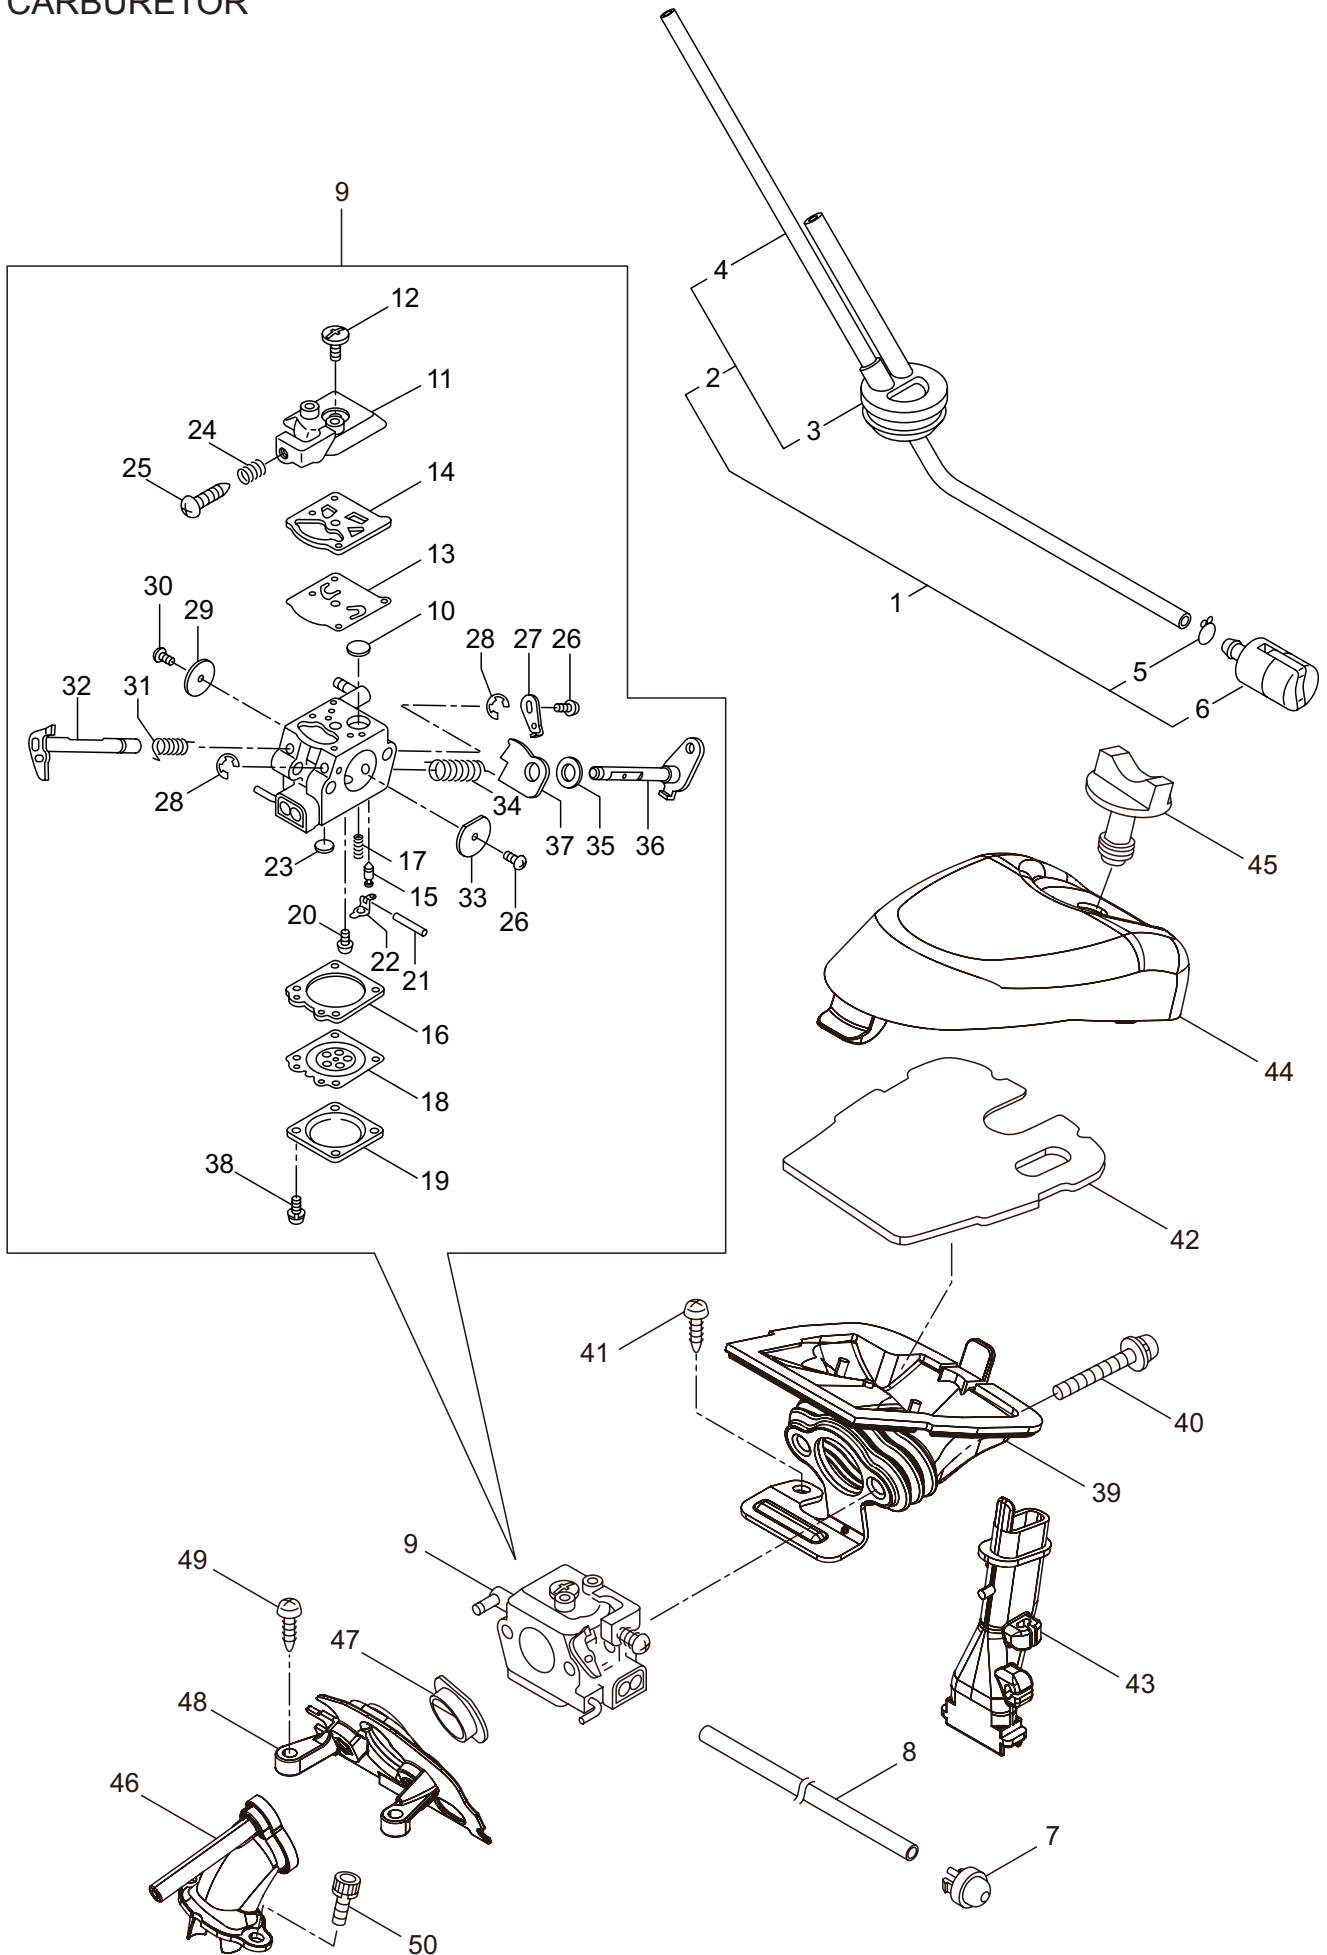

3. MCV31R(CA)
CARBURETOR

Ref. No.	Part No.	Part Name	Q'ty	Remarks
3-1	289496	Fuel Pipe Ass'y	1	Incl.2-6
3-2	289497	Pipe Ass'y	1	Incl.3,4
3-3	285490	Fuel Grommet	1	
3-4	289498	Fuel Pipe A	1	
3-5	261117	Clip	2	
3-6	286749	Filter Ass'y	1	
3-7	282299	Pump	1	
3-8	285492	Fuel Pipe B	1	2.4x5x145L
3-9	289500	Carburetor Ass'y	1	Incl.10-38
3-10	261872	Screen	1	
3-11	287168	Pump Cover	1	
3-12	287169	Screw	1	
3-13	287170	Diaphragm	1	
3-14	287171	Gasket	1	
3-15	262986	Needle Valve	1	
3-16	263727	Gasket	1	
3-17	287172	Spring	1	
3-18	283905	Diaphragm, Meterring	1	
3-19	263726	Cover Plate	1	
3-20	287173	Screw	1	
3-21	262989	Lever Pin	1	
3-22	262990	Lever	1	
3-23	287174	Plug	1	
3-24	287178	Spring	1	
3-25	287179	Idle Adjust Screw	1	
3-26	287180	Screw	2	
3-27	287181	Lever	1	
3-28	287182	Ring	2	
3-29	287183	Throttle Valve	1	
3-30	287184	Screw	1	
3-31	287185	Spring	1	
3-32	287186	Shaft	1	
3-33	287187	Choke Valve	1	
3-34	287188	Spring	1	
3-35	287189	Washer	1	
3-36	287190	Shaft	1	
3-37	287191	Lever	1	
3-38	287192	Screw	4	
3-39	285505	Boots Comp	1	
3-40	285633	Screw	2	M5x45
3-41	285631	Screw	1	M4x16
3-42	285507	Element	1	
3-43	285508	Duct	1	
3-44	285512	Cleaner Cover	1	
3-45	285540	Knob	1