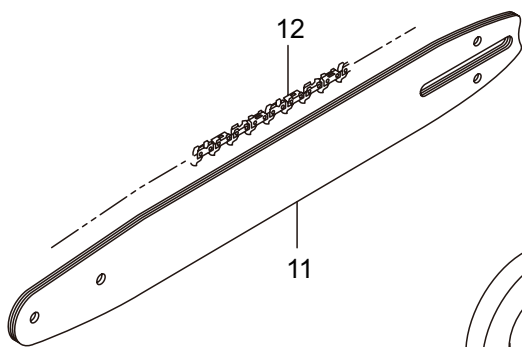

8. MCV31R(CA) LABEL, ACCESSORIES

Ref. No.	Part No.	Part Name	Q'ty	Remarks
8-1	277380	Label	1	M-LINE
8-2	272016	Label	1	KICKBACK
8-3	272017	Label	1	WARNING
8-4	272020	Label	1	
8-5	272019	Label	1	
8-6	287161	Label	1	
8-7	277381	Label	1	MCV31R
8-8	272807	Label	1	MCV31R
8-9	287616	Label	1	
8-10	285188	Label	1	
8-11	286828	Guide Bar	1	
8-12	289538	Chain	1	
8-13	286840	Chain Cover	1	
8-14	288652	Combi Box Spanner	1	13x19 L=190
8-15	277325	Instruction Manual	1	MCV31R