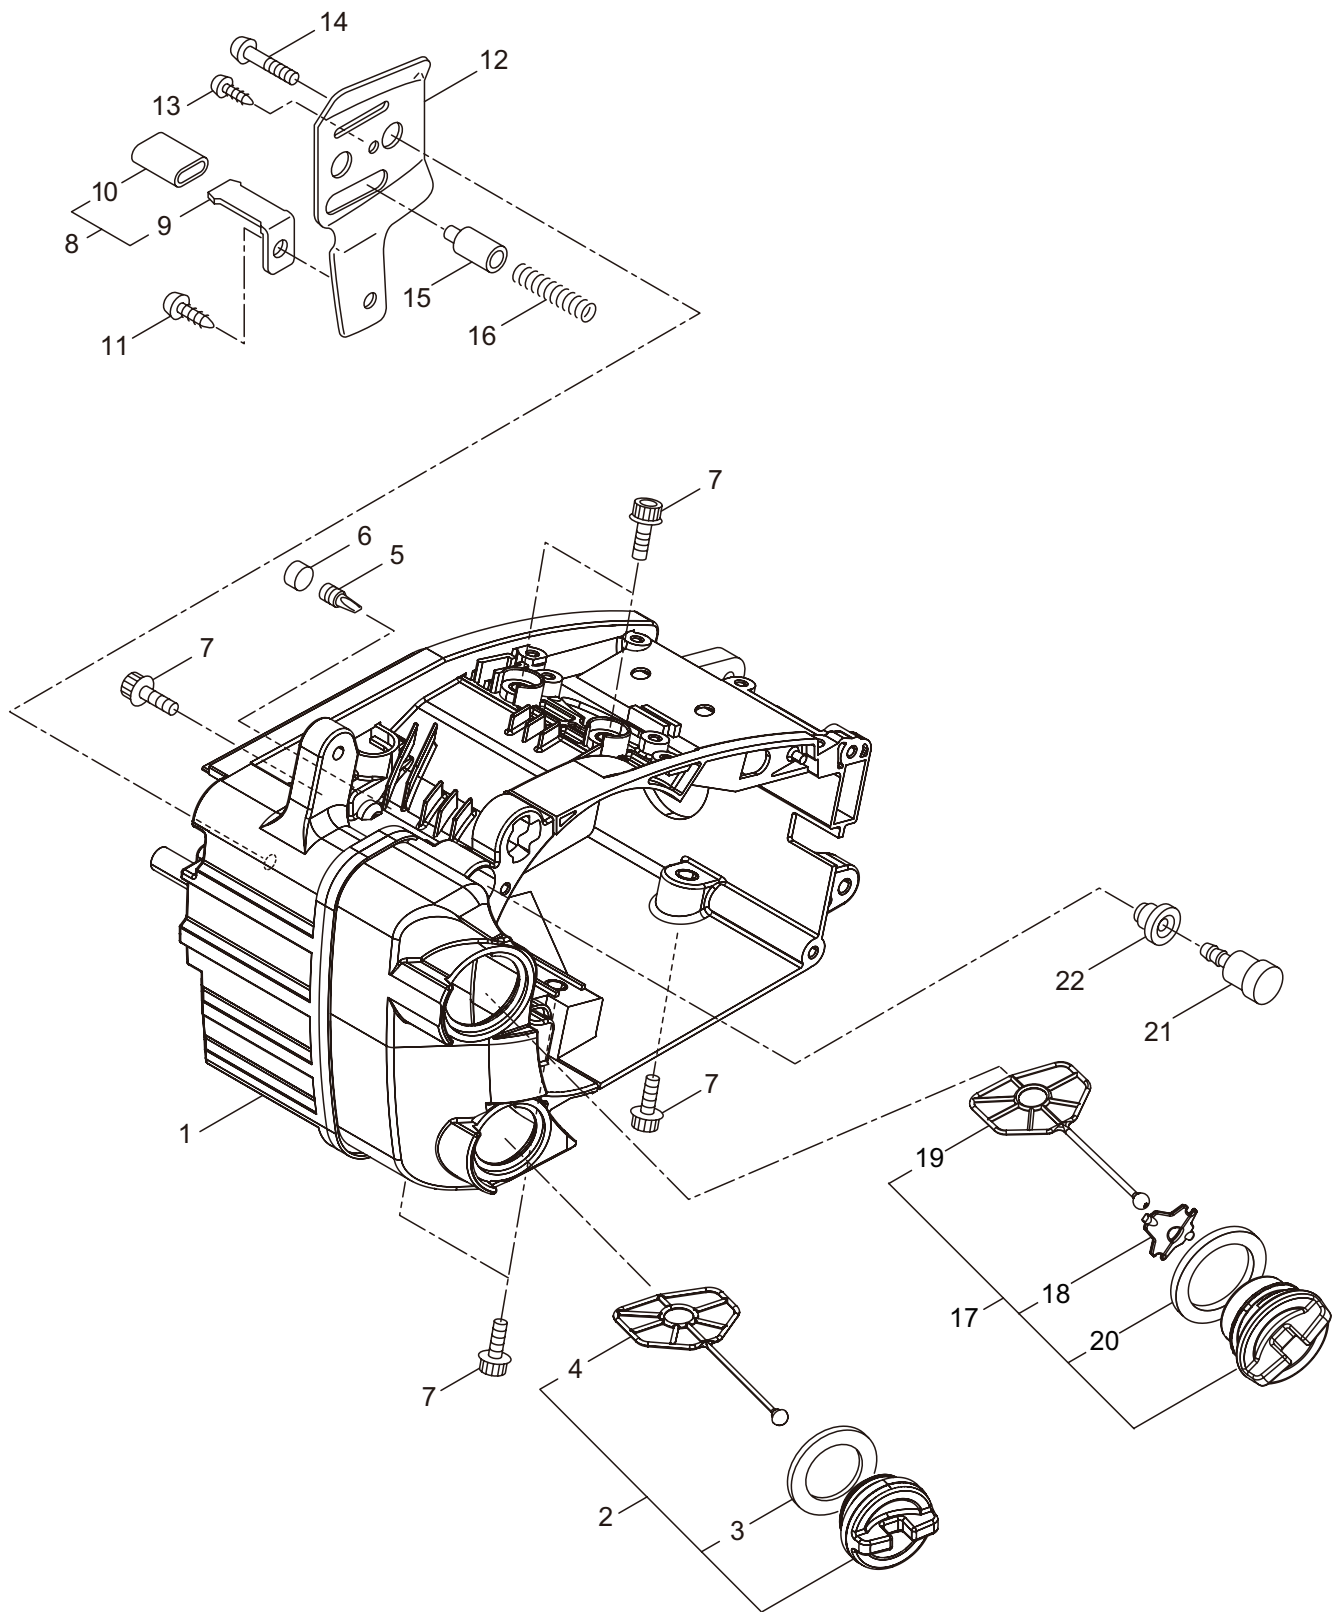

4. MCV31R(CA)
ENGINE CASE

Ref. No.	Part No.	Part Name	Q'ty	Remarks
4-1	285703	Engine Case Ass'y	1	
4-2	285501	Oil Cap Ass'y	1	Incl.3,4
4-3	285503	Packing	1	
4-4	285504	Holder	1	
4-5	285574	Breather	1	
4-6	285526	Element	1	
4-7	285632	Bolt	6	M5x16
4-8	286803	Chain Catcher Ass'y	1	Incl.9,10
4-9	285583	Chain Catcher	1	
4-10	285585	Tube	1	7x10.5x18L
4-11	285634	Screw	1	M5x14
4-12	285531	Guide Plate L	1	
4-13	285627	Screw	1	M3x8
4-14	286804	Screw	1	M5x20x8
4-15	285628	Cap	1	
4-16	285629	Spring	1	
4-17	289502	Fuel Cap Ass'y	1	Incl.18-20
4-18	289477	Holder	1	
4-19	285504	Holder	1	
4-20	289476	Packing	1	
4-21	285832	Breather Ass'y	1	
4-22	285573	Breather Grommet	1