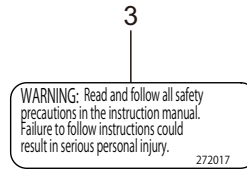

8. MCV31R(CA) LABEL, ACCESSORIES

Ref. No.	Part No.	Part Name	Q'ty	Remarks
8-1	277380	Label	1	M-LINE
8-2	272016	Label	1	KICKBACK
8-3	272017	Label	1	WARNING
8-4	272020	Label	1	
8-5	272019	Label	1	
8-6	287161	Label	1	
8-7	277381	Label	1	MCV31R
8-8	272807	Label	1	MCV31R
8-9	287616	Label	1	
8-10	285188	Label	1	
8-11	286828	Guide Bar	1	
8-12	289538	Chain	1	
8-13	286840	Chain Cover	1	
8-14	288652	Combi Box Spanner	1	13x19 L=190
8-15	277325	Instruction Manual	1	MCV31R