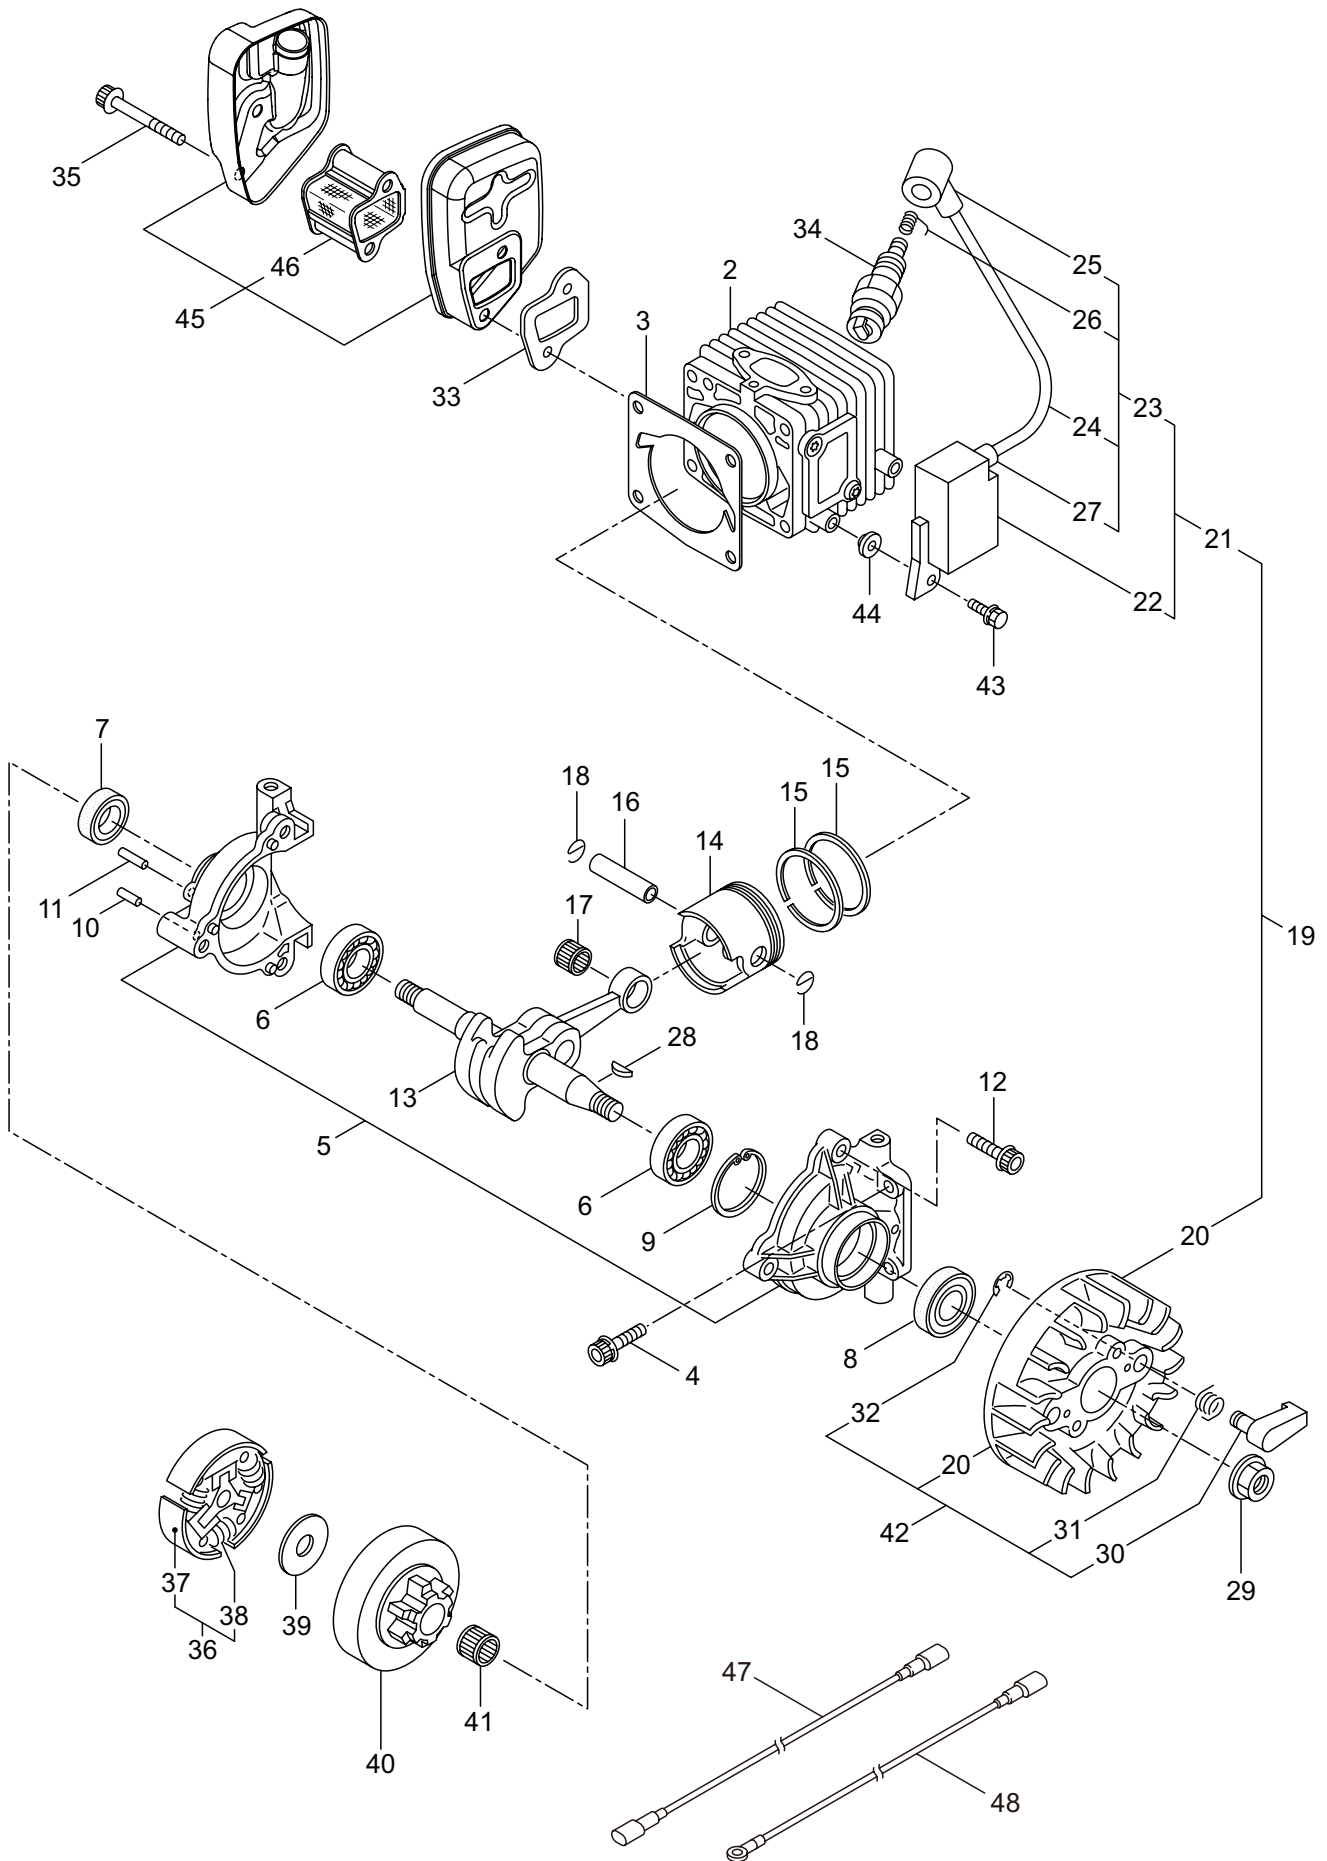

1. MCV31R(CA)
ENGINE

Ref. No.	Part No.	Part Name	Q'ty	Remarks
1-1	362885	MCV31R(CA)	1	
1-2	288931	Cylinder	1	
1-3	289341	Gasket	1	
1-4	261250	Cap Screw	4	M5x20
1-5	288846	Crankcase	1	
1-6	285521	Bearing	2	
1-7	285626	Oil Seal	1	
1-8	261492	Oil Seal	1	ISCD12287
1-9	055185	Snap Ring	1	#28
1-10	285560	Pin	1	3x9.8
1-11	285529	Pin	1	3x13.8
1-12	261232	Cap Screw	3	M5x20
1-13	285599	Crankshaft Comp	1	
1-14	273265	Piston	1	
1-15	285590	Piston Ring	2	P111
1-16	285591	Piston Pin	1	
1-17	261037	Bearing,Needle	1	KBK8x11x11.8x1
1-18	261576	Clip,Piston	2	
1-19	289489	Magneto Ass'y	1	Incl.20-27
1-20	285555	Magneto Rotor	1	
1-21	289548	Ignition Coil Ass'y	1	Incl.22-27
1-22	289650	Coil	1	
1-23	286096	Cord Ass'y	1	Incl.24-27
1-24	286097	Cord	1	
1-25	261074	Plug Boot	1	
1-26	261075	Connector	1	
1-27	261072	Cap	1	
1-28	261076	Woodruff Key	1	3x10
1-29	261417	Nut,Rotor	1	M8
1-30	285553	Starter Pawl	2	
1-31	285552	Spring	2	
1-32	020299	E-Ring	2	#4
1-33	285472	Gasket	1	
1-34	285982	Spark Plug	1	NGK BPM8Y
1-35	264223	Cap Screw	2	M5x40
1-36	285535	Clutch Ass'y	1	Incl.37,38
1-37	285655	Clutch Shoe	3	
1-38	285656	Spring	3	
1-39	285537	Washer	1	8x26xt2
1-40	286238	Clutch Drum	1	
1-41	285624	Needle Bearing	1	10x13x13
1-42	288365	Rotor Ass'y	1	Incl.20,30-32
1-43	281211	Cap Screw	2	M4x20
1-44	289481	Spacer	2	
1-45	289491	Muffler Ass'y	1	Incl.46