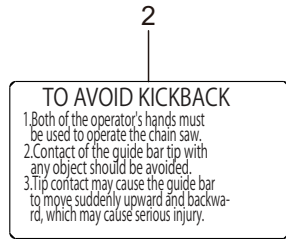

8. MCV31R(CA) LABEL, ACCESSORIES

Ref. No.	Part No.	Part Name	Q'ty	Remarks
8-1	277380	Label	1	M-LINE
8-2	272016	Label	1	KICKBACK
8-3	272017	Label	1	WARNING
8-4	272020	Label	1	
8-5	272019	Label	1	
8-6	287161	Label	1	
8-7	277381	Label	1	MCV31R
8-8	272807	Label	1	MCV31R
8-9	287616	Label	1	
8-10	285188	Label	1	
8-11	286828	Guide Bar	1	
8-12	289538	Chain	1	
8-13	286840	Chain Cover	1	
8-14	288652	Combi Box Spanner	1	13x19 L=190
8-15	277325	Instruction Manual	1	MCV31R