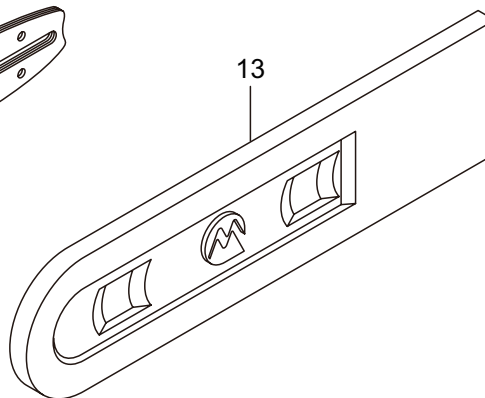

8. MCV31R(CA) LABEL, ACCESSORIES

Ref. No.	Part No.	Part Name	Q'ty	Remarks
8-1	277380	Label	1	M-LINE
8-2	272016	Label	1	KICKBACK
8-3	272017	Label	1	WARNING
8-4	272020	Label	1	
8-5	272019	Label	1	
8-6	287161	Label	1	
8-7	277381	Label	1	MCV31R
8-8	272807	Label	1	MCV31R
8-9	287616	Label	1	
8-10	285188	Label	1	
8-11	286828	Guide Bar	1	
8-12	289538	Chain	1	
8-13	286840	Chain Cover	1	
8-14	288652	Combi Box Spanner	1	13x19 L=190
8-15	277325	Instruction Manual	1	MCV31R