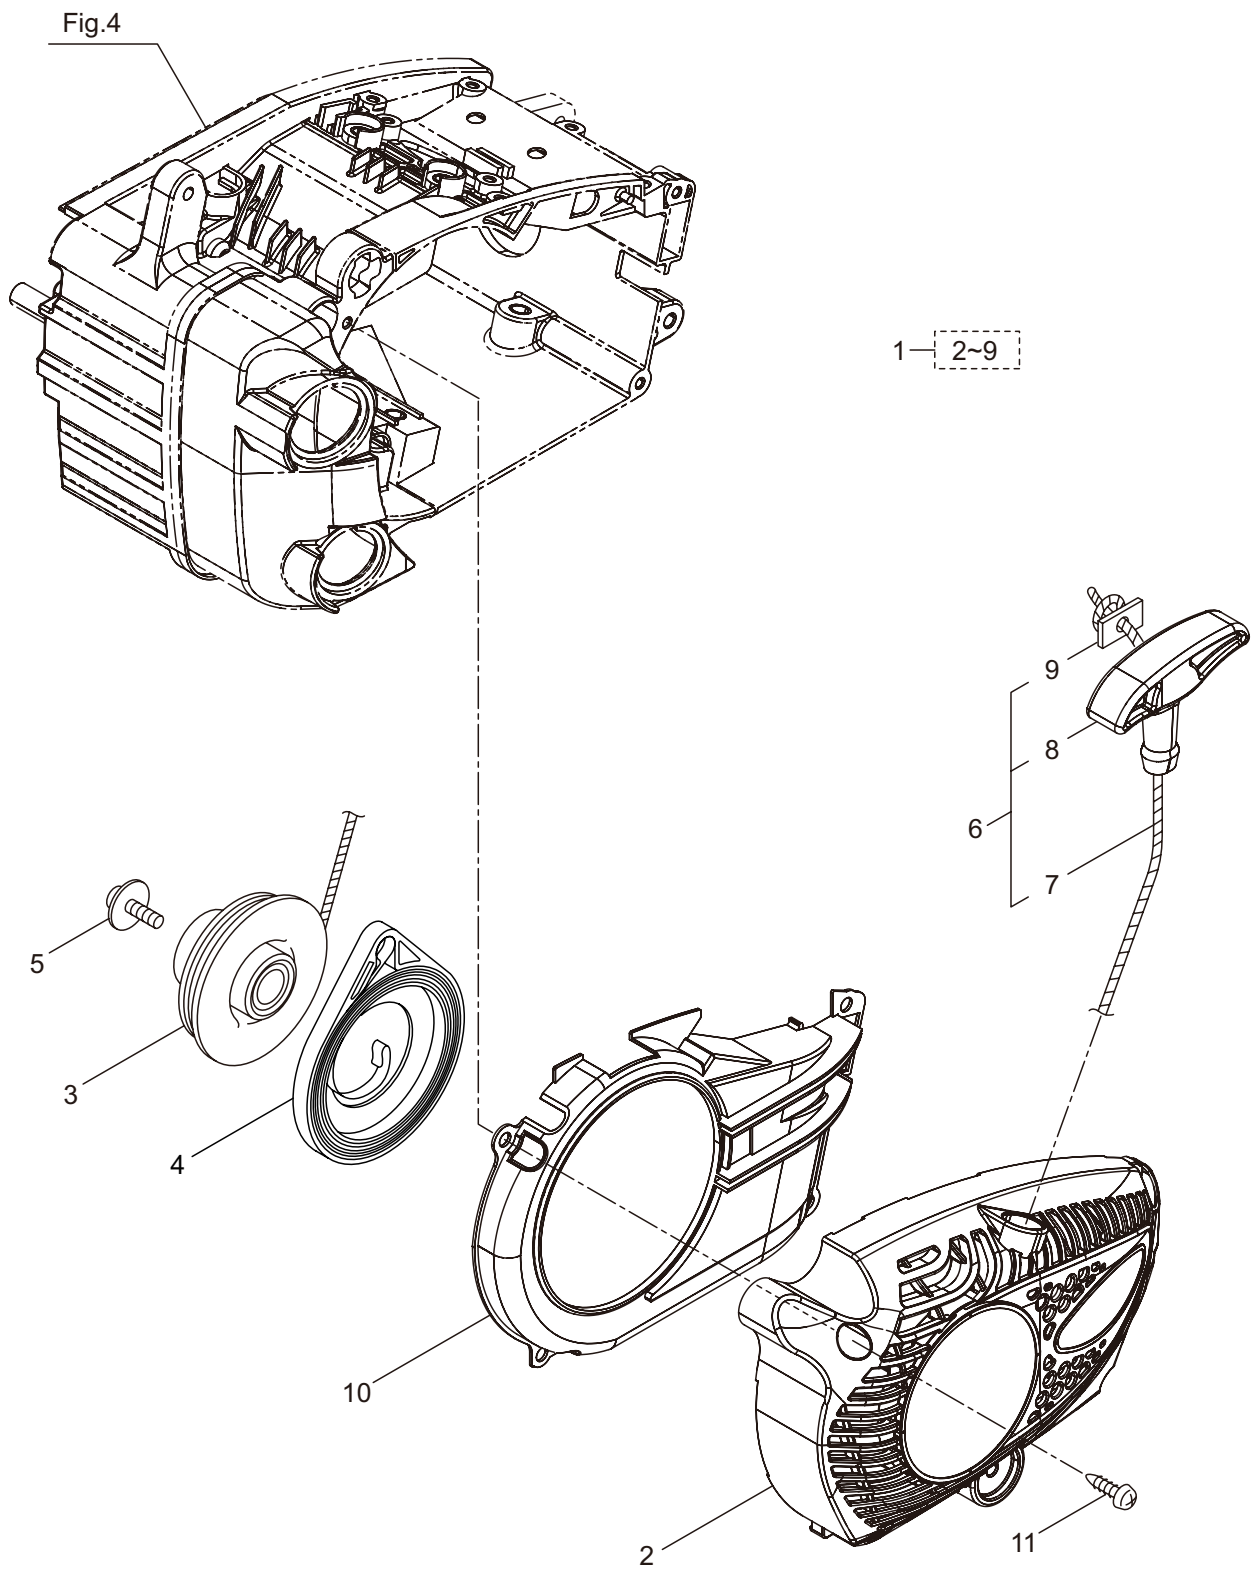

5. MCV31R(CA)
RECOIL STARTER

Ref. No.	Part No.	Part Name	Q'ty	Remarks
5-1	285737	Recoil Starter Ass'y	1	Incl.2-9
5-2	285695	Starter Case Comp	1	
5-3	285698	Reel	1	
5-4	283275	Spring Ass'y	1	
5-5	262922	Screw	1	
5-6	286066	Rope Ass'y	1	Incl.7-9
5-7	285702	Starter Rope	1	
5-8	285581	Starter Knob	1	
5-9	283281	Rope Stopper	1	
5-10	285548	Fan Cover	1	
5-11	285631	Screw	4	M4x16