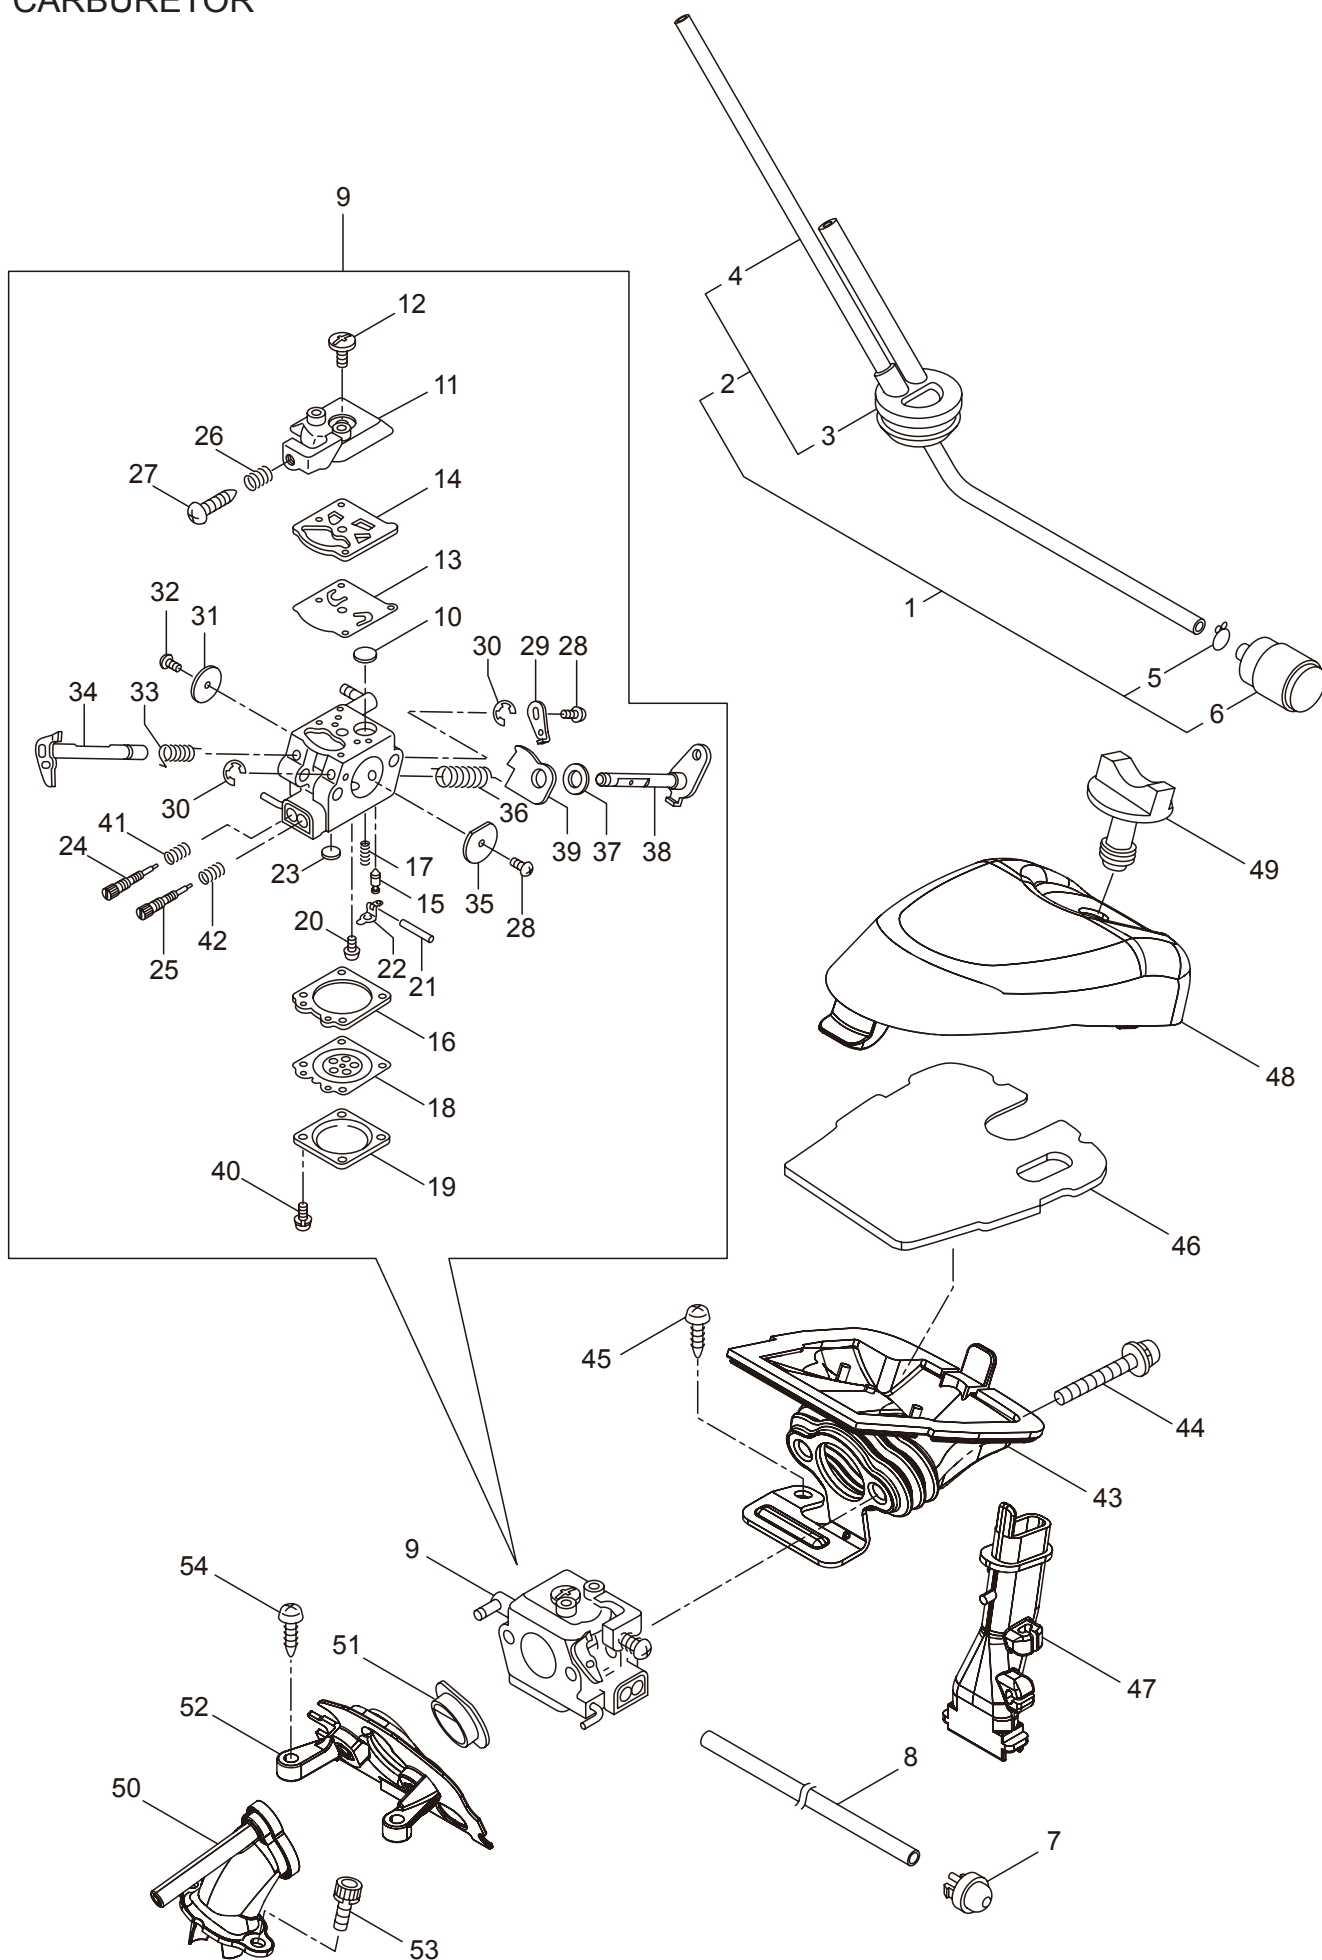

3. MCV31R
CARBURETOR

Ref. No.	Part No.	Part Name	Q'ty	Remarks
3-1	285488	Fuel Pipe Ass'y	1	Incl.2-6
3-2	285489	Pipe Ass'y	1	Incl.3,4
3-3	285490	Fuel Grommet	1	
3-4	285491	Fuel Pipe A	1	3x5x222L
3-5	261117	Clip	2	
3-6	264653	Filter Ass'y	1	
3-7	282299	Pump	1	
3-8	285492	Fuel Pipe B	1	2.4x5x145L
3-9	286856	Carburetor Ass'y	1	Incl.10-42
3-10	261872	Screen	1	
3-11	287168	Pump Cover	1	
3-12	287169	Screw	1	
3-13	287170	Diaphragm	1	
3-14	287171	Gasket	1	
3-15	262986	Needle Valve	1	
3-16	263727	Gasket	1	
3-17	287172	Spring	1	
3-18	283905	Diaphragm, Meterring	1	
3-19	263726	Cover Plate	1	
3-20	287173	Screw	1	
3-21	262989	Lever Pin	1	
3-22	262990	Lever	1	
3-23	287174	Plug	1	
3-24	287175	Needle	1	
3-25	287176	Needle	1	
3-26	287178	Spring	1	
3-27	287179	Idle Adjust Screw	1	
3-28	287180	Screw	2	
3-29	287181	Lever	1	
3-30	287182	Ring	2	
3-31	287183	Throttle Valve	1	
3-32	287184	Screw	1	
3-33	287185	Spring	1	
3-34	287186	Shaft	1	
3-35	287187	Choke Valve	1	
3-36	287188	Spring	1	
3-37	287189	Washer	1	
3-38	287190	Shaft	1	
3-39	287191	Lever	1	
3-40	287192	Screw	4	
3-41	264471	Spring	1	
3-42	287177	Spring	1	
3-43	285505	Boots Comp.	1	
3-44	285633	Screw	2	M5x45
3-45	285631	Screw	1	M4x16