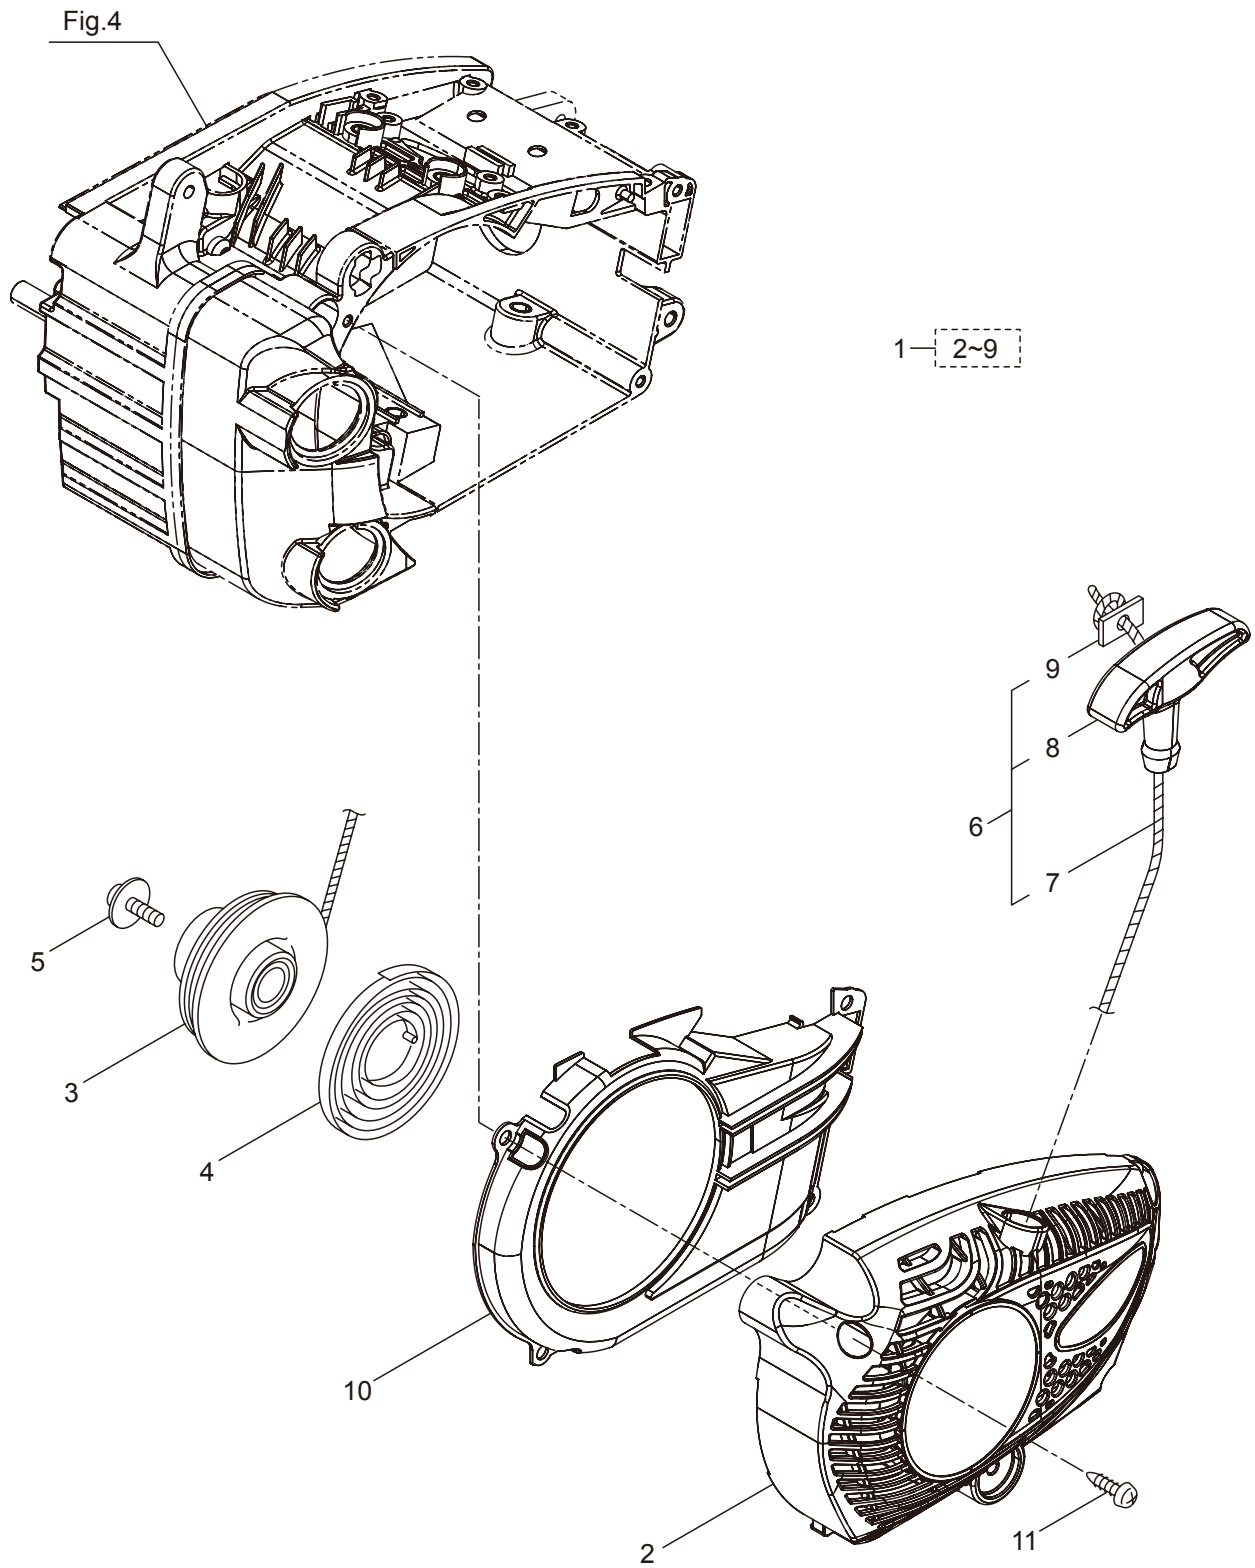

5. MCV31R
RECOIL STARTER

Ref. No.	Part No.	Part Name	Q'ty	Remarks
5-1	285737	Recoil Starter Ass'y	1	Incl.2-9
5-2	285695	Starter Case Comp.	1	
5-3	285698	Reel	1	
5-4	283275	Spring Ass'y	1	
5-5	262922	Screw	1	
5-6	286066	Rope Ass'y	1	Incl.7-9
5-7	285702	Starter Rope	1	
5-8	285581	Starter Knob	1	
5-9	283281	Rope Stopper	1	
5-10	285548	Fan Cover	1	
5-11	285631	Screw	4	M4x16