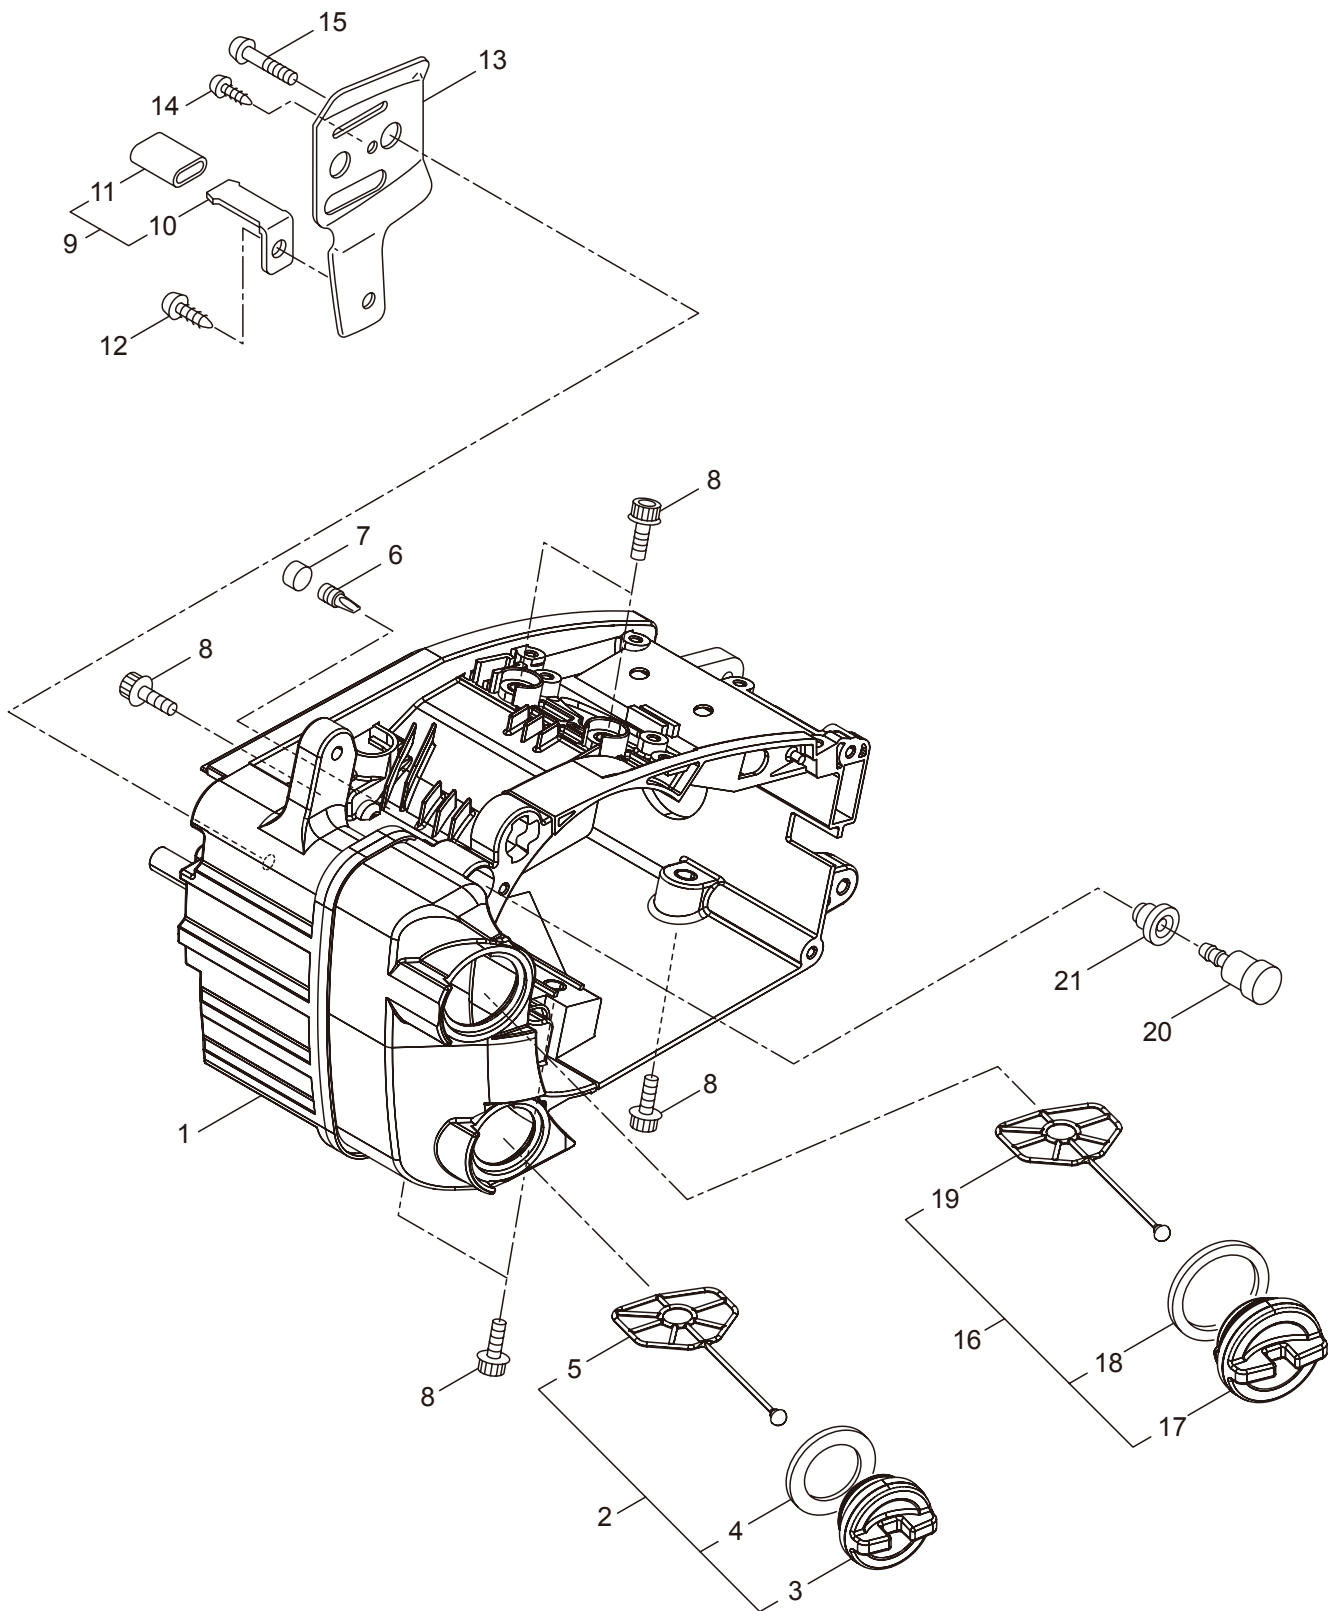

4. MCV31R ENGINE CASE

Ref. No.	Part No.	Part Name	Q'ty	Remarks
4-1	285703	Engine Case Ass'y	1	
4-2	285501	Oil Cap Ass'y	1	Incl.3-5
4-3	285502	Oil Cap	1	
4-4	285503	Packing	1	
4-5	285504	Holder	1	
4-6	285574	Breather	1	
4-7	285526	Element	1	
4-8	285632	Bolt	6	M5x16
4-9	286803	Chain Catcher Ass'y	1	Incl.10,11
4-10	285583	Chain Catcher	1	
4-11	285585	Tube	1	7x10.5x18L
4-12	285634	Screw	1	M5x14
4-13	285531	Guide Plate L	1	
4-14	285627	Screw	1	M3x8
4-15	286804	Screw	1	M5x20x8
4-16	286051	Fuel Cap Ass'y	1	Incl.17-19
4-17	286052	Fuel Cap	1	
4-18	286063	Packing	1	
4-19	285504	Holder	1	
4-20	285832	Breather Ass'y	1	
4-21	285573	Breather Grommet	1