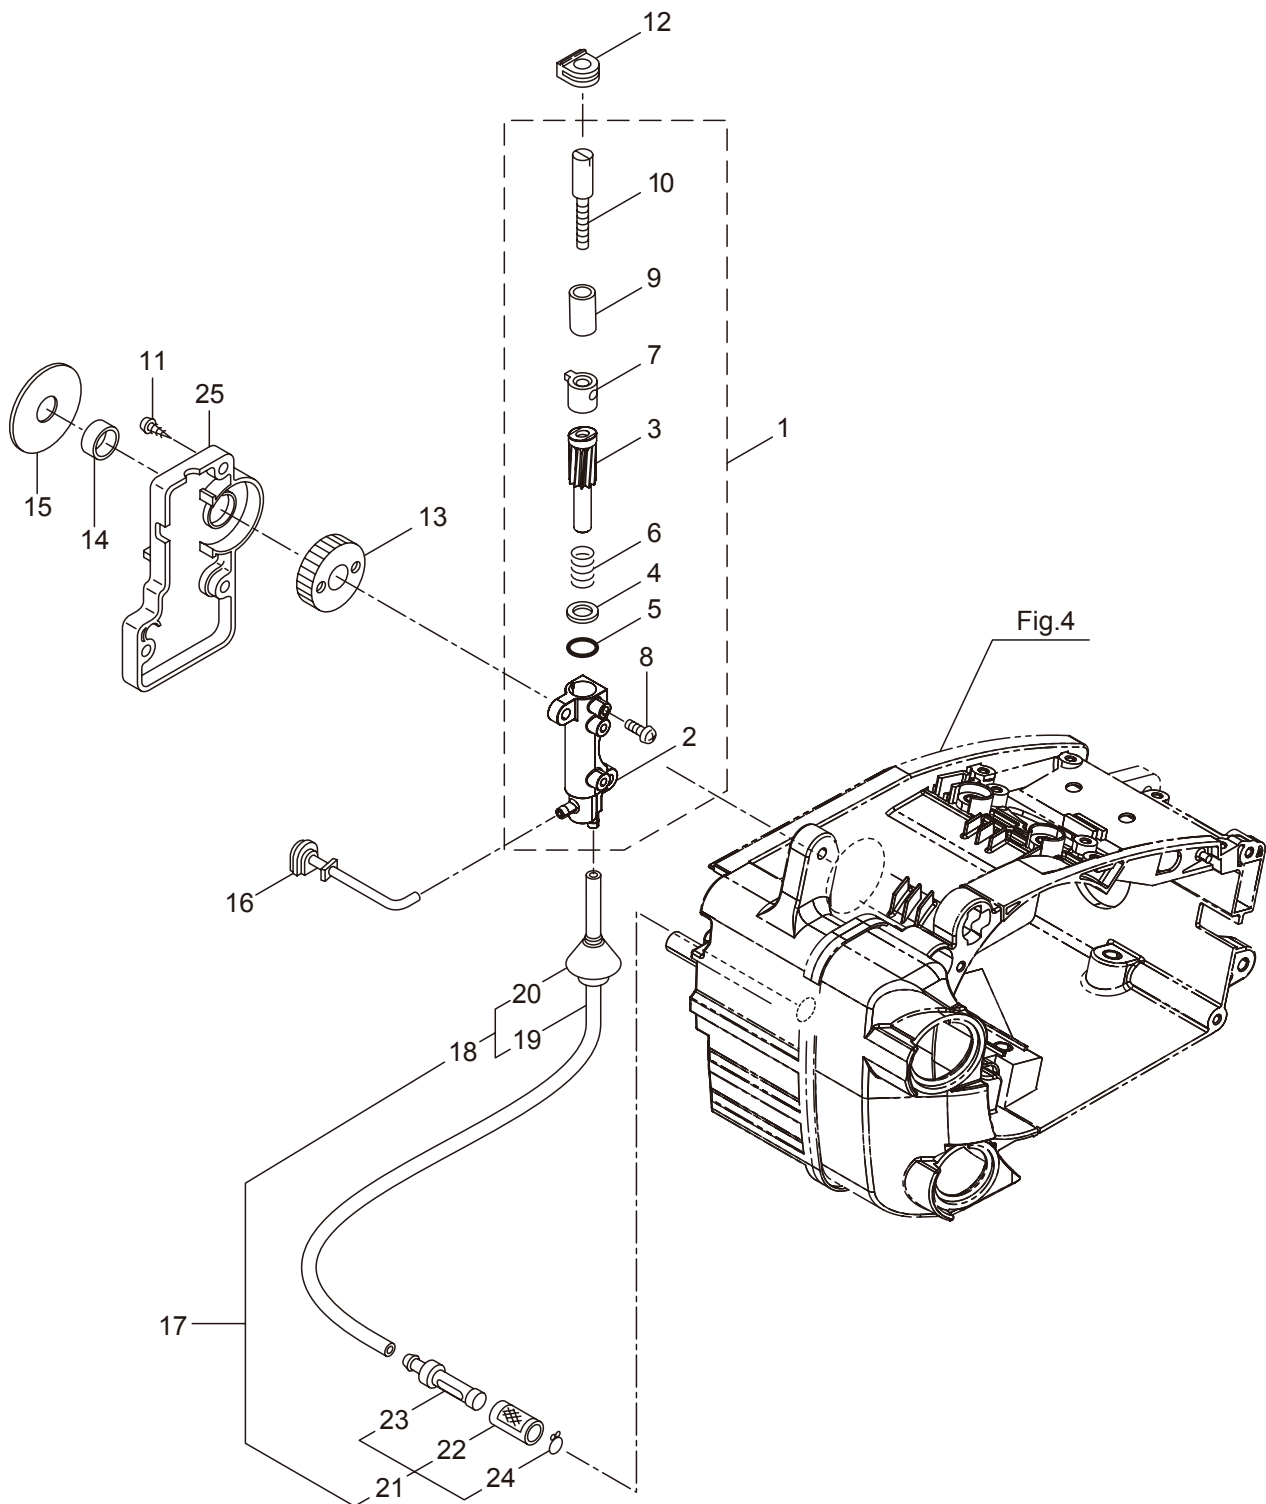

2. MCV31R  
OIL PUMP

Ref. No.	Part No.	Part Name	Q'ty	Remarks
2-1	286811	Oil Pump Ass'y	1	Incl.2-10
2-2	285527	Pump Body	1	
2-3	285550	Wheel Gear	1	
2-4	286801	Washer	1	t0.5 6.5x9.8
2-5	014759	O-Ring	1	P6
2-6	285551	Spring	1	
2-7	285534	Pump Cap	1	
2-8	285630	Screw	1	M3x8
2-9	288185	Sleeve	1	6.6x4.2x6.1
2-10	286664	Screw	1	M4x23
2-11	285631	Screw	5	M4x16
2-12	285528	Grommet	1	
2-13	285533	Worm Gear	1	
2-14	285536	Bush	1	5.3x12
2-15	285538	Washer	1	10.5x36xt1.6
2-16	285522	Oil Pipe A	1	
2-17	286802	Oil Pipe B Ass'y	1	Incl.18-24
2-18	285523	Oil Pipe B Ass'y	1	Incl.19,20
2-19	265725	Pipe	1	220L
2-20	261339	Grommet	1	
2-21	286818	Oil Filtrter Ass'y	1	Incl.22-24
2-22	285524	Oil Filtrter	1	
2-23	285525	Oil Filtrter Body	1	
2-24	261117	Clip	1	
2-25	285479	Oil Pump Cover	1	