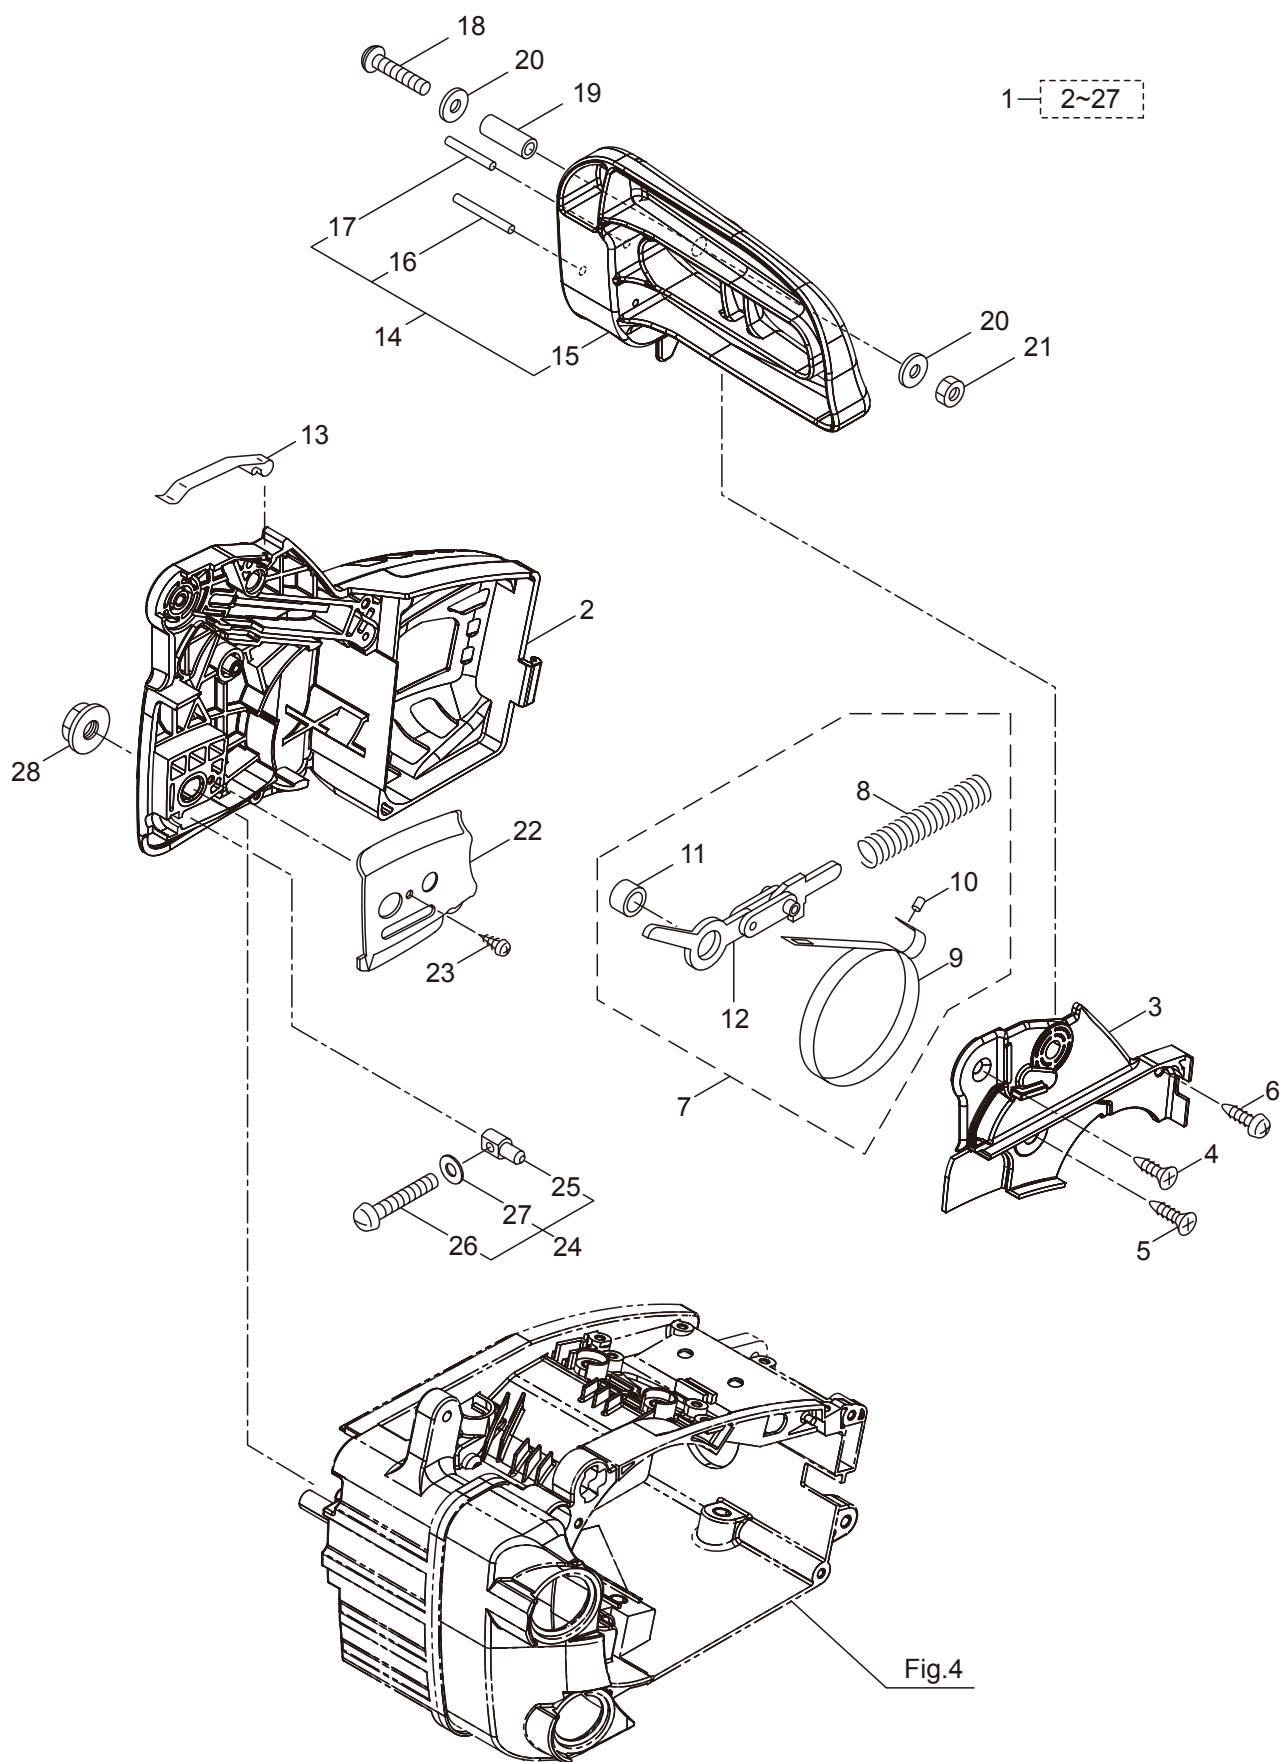

7. MCV31R
CHAIN CASE

Ref. No.	Part No.	Part Name	Q'ty	Remarks
7-1	286813	Chain Case Ass'y	1	Incl.2-27
7-2	285559	Chain Case	1	
7-3	285622	Side Cover	1	
7-4	285637	Screw	1	M5x12
7-5	285639	Screw	1	M4x14
7-6	285644	Screw	1	M4x12
7-7	286823	Brake Ass'y	1	Incl.8-12
7-8	285605	Spring	1	
7-9	285572	Band	1	
7-10	285560	Pin	1	3x9.8
7-11	285606	Collar	1	8.2x12x7.2L
7-12	285570	Lever Comp.	1	
7-13	285595	Return Spring	1	
7-14	286054	Front Guard Comp.	1	Incl.15-17
7-15	286000	Front Guard	1	
7-16	285563	Pin	1	3x29.8
7-17	286048	Pin	1	3x23.8L
7-18	285638	Screw	1	M5x30
7-19	285607	Collar	1	5.2x7.5x22.5L
7-20	286045	Washer	2	5.3x15x1.2
7-21	285640	Nut	1	M5x0.8
7-22	285532	Guide Plate R	1	
7-23	285627	Screw	2	M3x8
7-24	286060	Tensioner Ass'y	1	Incl.25-27
7-25	285564	Boss	1	
7-26	285471	Screw	1	M5x35
7-27	286004	Washer	1	5
7-28	283041	Nut	1	M8