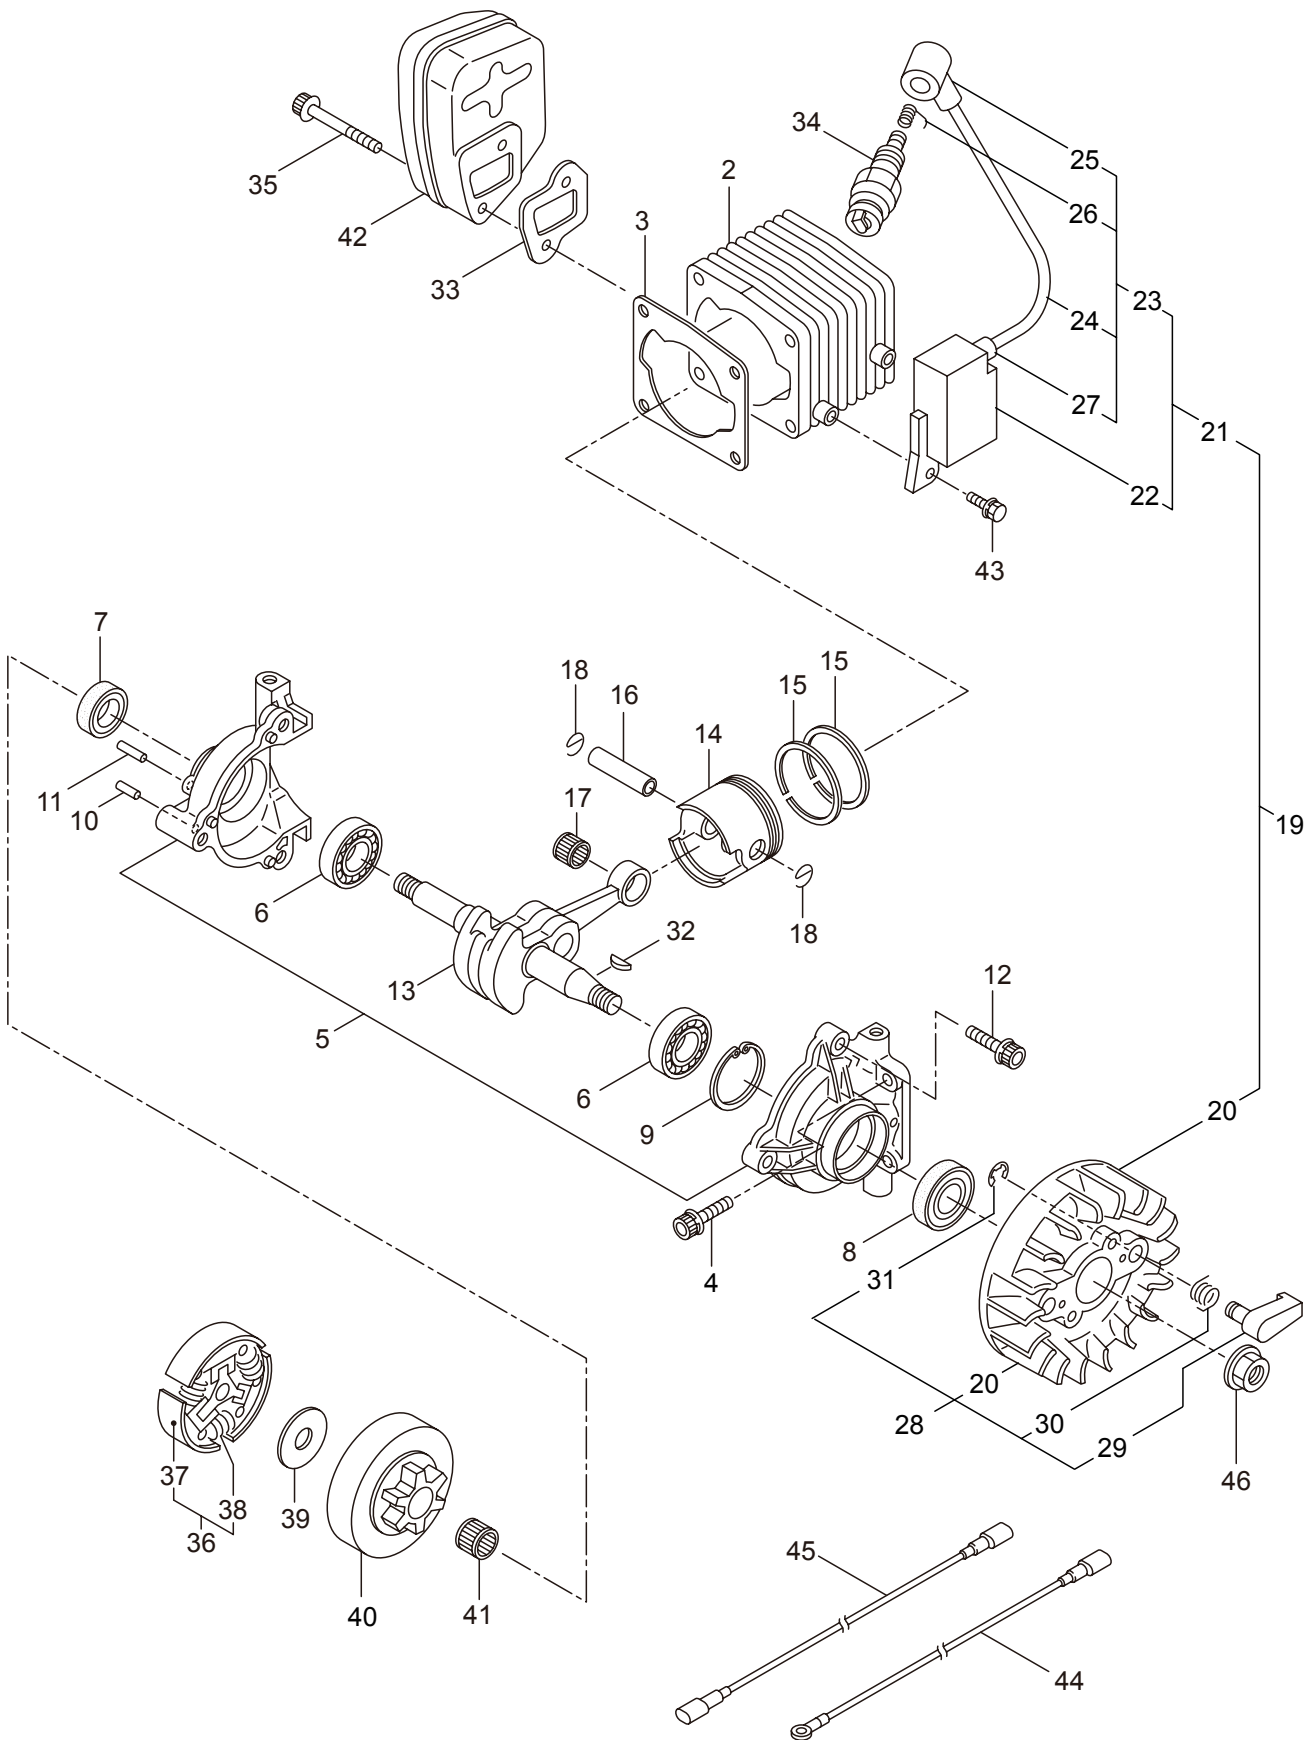

1. MCV31R
ENGINE

Ref. No.	Part No.	Part Name	Q'ty	Remarks
1-1	362796	MCV31R	1	
1-2	287010	Cylinder Ass'y	1	
1-3	285541	Gasket	1	
1-4	261232	Cap Screw	4	M5x20
1-5	286011	Crankcase	1	
1-6	285521	Bearing	2	
1-7	285626	Oil Seal	1	
1-8	261492	Oil Seal	1	ISCD12287
1-9	055185	Snap Ring	1	#28
1-10	285560	Pin	1	3x9.8
1-11	285529	Pin	1	3x13.8
1-12	261232	Cap Screw	3	M5x20
1-13	285599	Crankshaft Comp.	1	
1-14	285049	Piston	1	
1-15	285590	Piston Ring	2	P111
1-16	285591	Piston Pin	1	8x31
1-17	261037	Bearing,Needle	1	KBK8x11x11.8x1
1-18	261576	Clip,Piston	2	
1-19	285554	Magneto Ass'y	1	Incl.20-27
1-20	285555	Magneto Rotor	1	
1-21	285556	Ignition Coil Ass'y	1	Incl.22-27
1-22	286095	Ignition Coil	1	
1-23	286096	Cord Ass'y	1	Incl.24-27
1-24	286097	Cord	1	
1-25	261074	Plug Boot	1	
1-26	261075	Connector	1	
1-27	261072	Cap	1	
1-28	288365	Rotor Ass'y	1	Incl.20,29-31
1-29	285553	Starter Pawl	2	
1-30	285552	Spring	2	
1-31	020299	E-Ring	2	#4
1-32	261076	Woodruff Key	1	3x10
1-33	285472	Gasket	1	
1-34	261200	Spark Plug	1	NGK BPM6Y
1-35	264223	Cap Screw	2	M5x40
1-36	285535	Clutch Ass'y	1	Incl.37,38
1-37	285655	Clutch Shoe	3	
1-38	285656	Spring	3	
1-39	285537	Washer	1	8x26xt2
1-40	285546	Clutch Drum	1	
1-41	285625	Needle Bearing	1	10x13x10
1-42	285833	Muffler Ass'y	1	
1-43	281211	Cap Screw	2	M4x20
1-44	285648	Lead	1	
1-45	285649	Lead	1	
1-46	261417	Nut,Rotor	1	M8