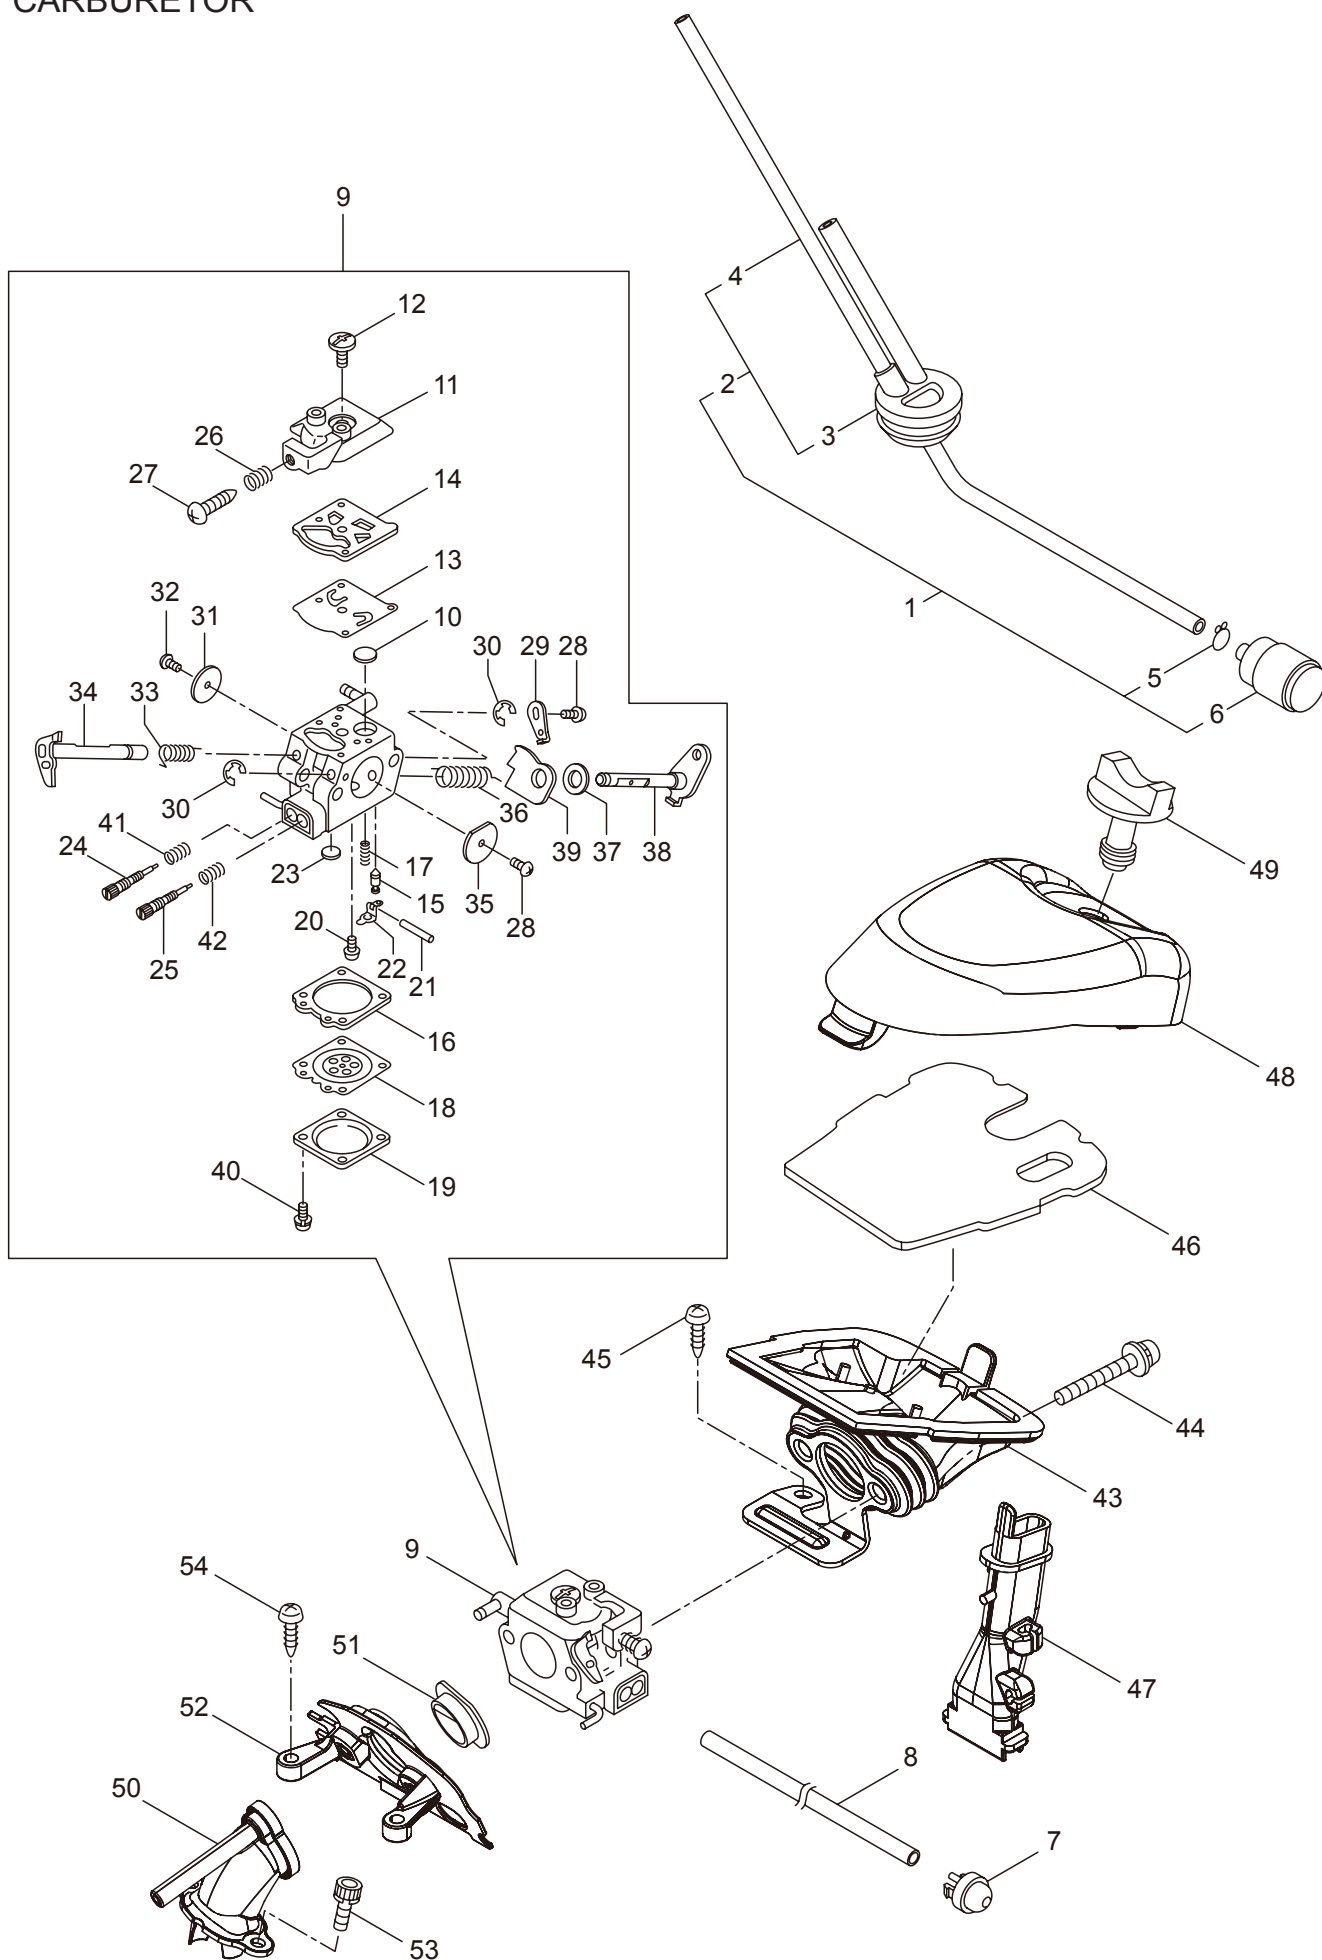

3. MCV31R CARBURETOR

Ref. No.	Part No.	Part Name	Q'ty	Remarks
3-46	285507	Element	1	
3-47	285508	Duct	1	
3-48	285512	Cleaner Cover	1	
3-49	285540	Knob	1	
3-50	285495	Insulator	1	
3-51	288551	Ring	1	
3-52	285497	Plate	1	
3-53	285618	Bolt	2	M4x12
3-54	285631	Screw	2	M4x16