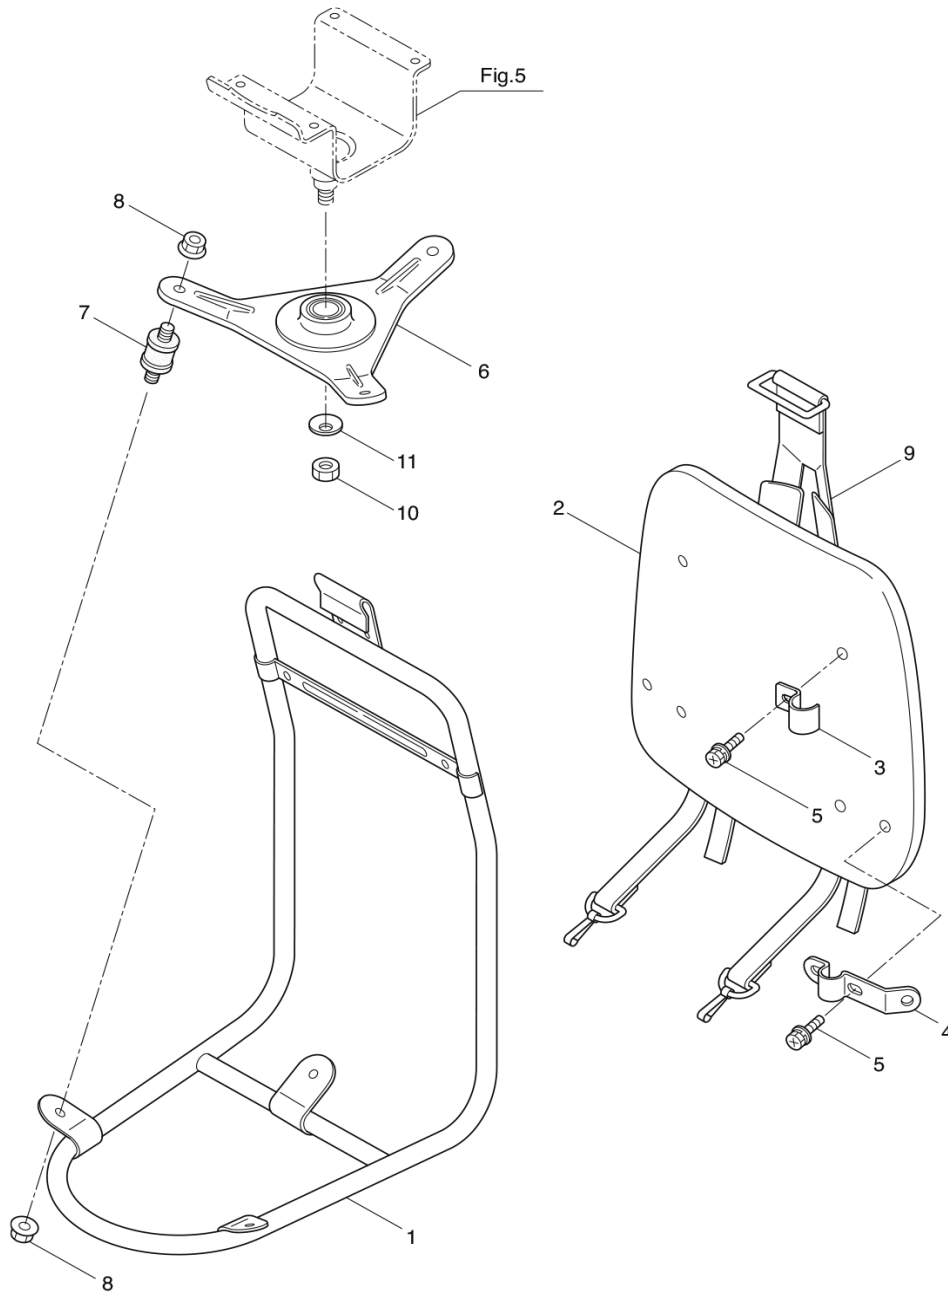

2. MC3021BK-SB
SUPPORT FRAME

- 5 -

1

Status	Position	Parts Number	Parts Name	Unit Quantity	Set Unit Quantity	Specification	Remarks	Maker code