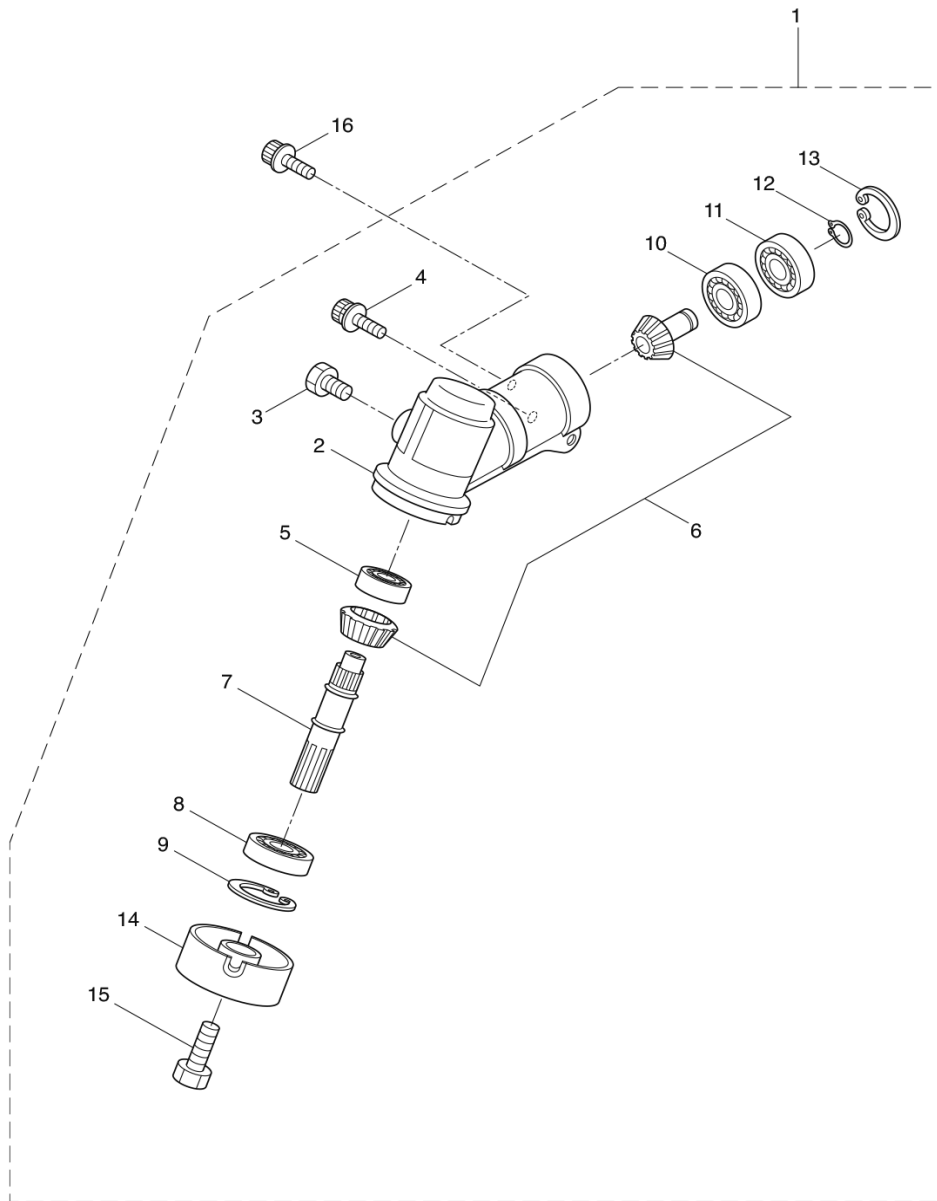

3. MC3021BK-SB
GEARCASE

Status	Position	Parts Number	Parts Name	Unit Quantity	Set Unit Quantity	Specification	Remarks	Maker code
	1	225959	GEAR CASE ASSY	1		BC3020	Incl.2-15	
	2	225960	GEAR CASE	1		BC3020		
	3	089884	BOLT	1	5	M8X10	M8x10	
	4	261246	CAP SCREW	1	5	M5X25	M5x25	
	5	210554	BEARING #608	1		#608	#608	
	6	227106	GEAR SET	1		60° /7SP. 13:19		
	7	215762	BLADE SHAFT	1				
	8	212999	BEARING #60012RK	1		#6001 2RK	#6001 2RK	
	9	055185	SNAP RING #28	1	5	ｱﾅﾖ28	#28	
	10	210560	BEARING 609	1		#609	#609	
	11	140268	BEARING #609Z	1		#609Z	#609Z	
△	12	140269	CLIP	1	5	ｼﾞｸﾞ9 WR9	WR9	
	13	140270	C-SHAPED SNAP RING	1		ｱﾅﾖ24	#24	
	14	222890	BOSS ADAPTER	1		N/H9		
	15	221998	BOLT	1		M8X12 ﾋﾀﾞﾘ	M8x12,Counterclockwise	
	16	261233	SCREW	1		M5X12	M5x12