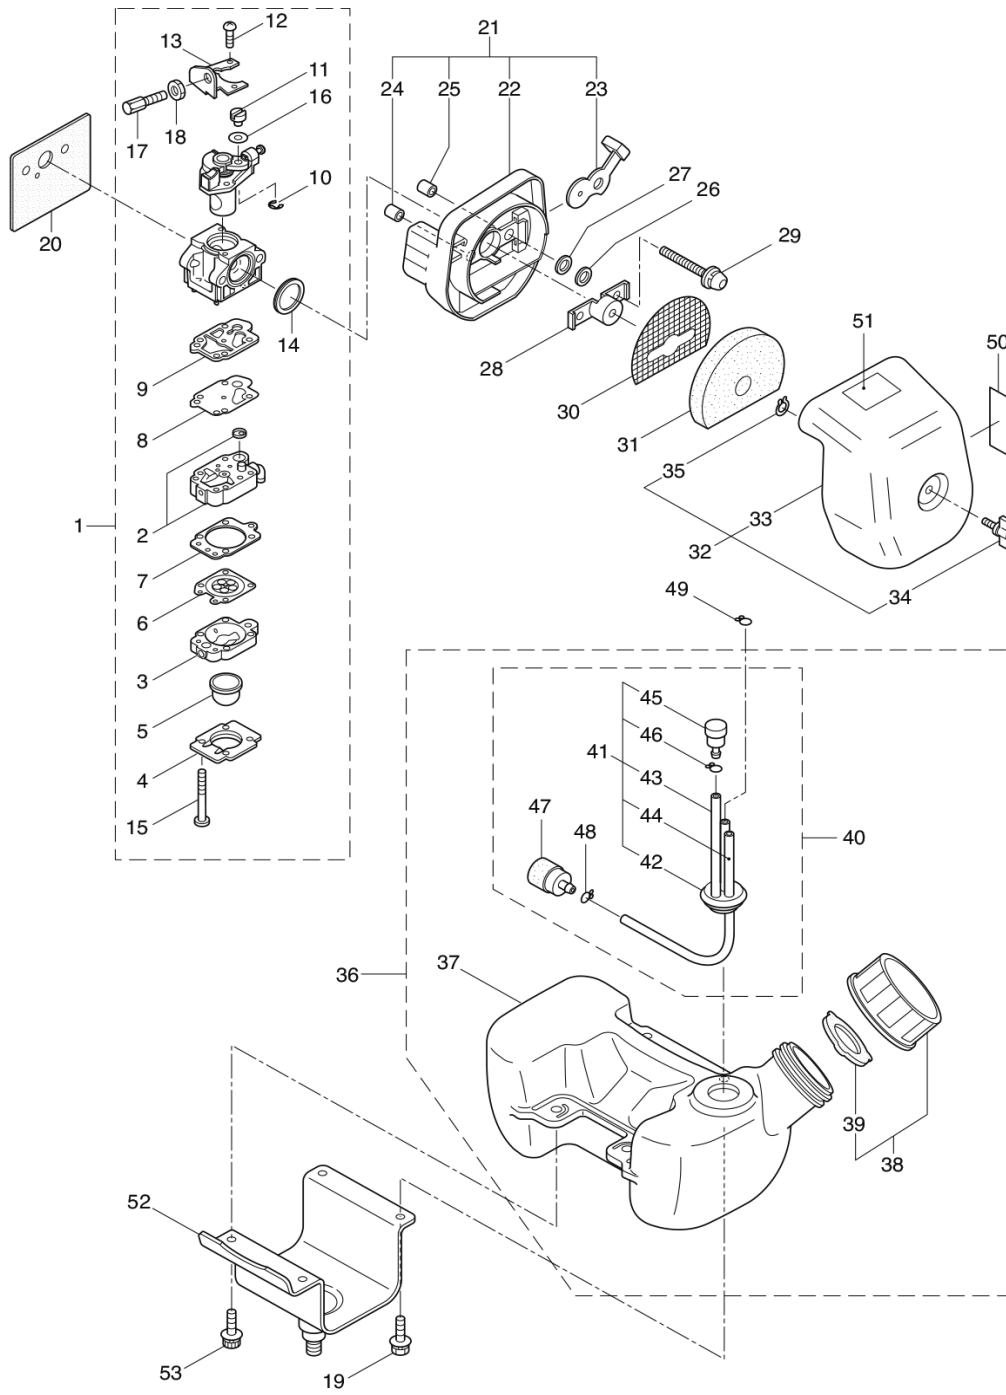

5. MC3021BK-SB
CARBURETOR, FUEL TANK

Status	Position	Parts Number	Parts Name	Unit Quantity	Set Unit Quantity	Specification	Remarks	Maker code
	1	282542	CARBURETOR	1		WYK-254A	Incl.2-18	
	2	264155	CARBURETOR BODY	1		WB5-2582		
	3	262991	PURGE BODY	1		WB5-2557		
	4	262992	COVER	1		WB21-3147		
	5	261874	PRIMER	1		WB188-12		
	6	283905	DIAPHRAGM METERRING	1		WB95-614		
	7	262993	GASKET	1		WB92-359		
	8	262994	DIAPHRAGM	1		WB95-99		
	9	282576	GASKET	1		WB92-415		
	10	261876	RING	1		WB16-71		
	11	261658	SWIVEL	1		WB52-34		
	12	261875	SCREW	2		WB96-323		
	13	264677	BRACKET	1		WB167-143		
	14	261657	PACKING	1		WB16-171		
	15	262996	SCREW	4	5	WB96-425		
	16	264678	WASHER	1	5	WB136-221		
	17	263994	SCREW	1		WB96-462 ロング		
	18	261878	NUT	1	5	M6 3ｼﾞ		
	19	267290	CAP SCREW	2	5	M5X20WSW+ﾓ	M5x20	
	20	269762	GASKET	1				
	21	268055	AIR FILTER HOUSING ASSY	1			Incl.22-25	
	22	268056	AIR FILTER CASE	1		ﾌﾞﾛｯｸﾀｲﾌﾟ		
	23	268057	MACHINED DISC	1				
	24	268157	SLEEVE	1		5.5X7.1X6	5.5x7.1x6L	
	25	268412	SLEEVE	1		5.2X7.1X6.4	5.5x7.1x6.6L	
	26	263345	PACKING	1	5	7.2X11XT1.3	7.2x11xt1.3	
	27	263942	WASHER	1	5	7.2X12XT0.15	7.2x12xt0.15	
	28	263815	STAY	1				
	29	264016	CAP SCREW	2	5	M5X60	M5x60	
	30	265026	SCREEN	1				
	31	265027	FORM ELEMENT	1				
	32	268058	AIR FILTER COVER ASSY	1			Incl.33-35	
	33	268059	AIR FILTER COVER	1				
	34	281438	KNOB	1				
	35	261734	SNAP RING	1	5	ﾈｯﾄ 5	#5	
	36	286287	FUEL TANK ASSY	1			Incl.37-48	
	37	286288	FUEL TANK	1		CE300 ﾏﾝｸﾞ		
	38	281565	FUEL TANK CAP ASSY	1			Incl.39	
	39	269377	GASKET	1		NIPOL 1041		
	40	282538	PIPE ASSY	1			Incl.41-48	
	41	282539	PIPE ASSY	1			Incl.42-46	
	42	268065	GROMMET	1		3ﾌﾞ		
×	43	282541	OVER FLOW PIPE	1		3X6X151	3x6x151L	
	44	261690	FUEL PIPE	1		3X5X160L(ｸﾞ)	160L	
	45	261590	BREATHER SUB ASSY	1				
	46	261117	CLIP	1				
	47	264653	FILTER ASSY	1		125-552		
	48	261117	CLIP	1				
	49	261117	CLIP	1				
	50	261352	MARK--LABEL	1		ﾌﾞﾛｯｸ	Choke	
	51	285188	LABEL	1		CAｽﾊﾟｰｸﾞ		
	52	286098	BRACKET COMPLETE	1				
	53	261250	CAP SCREW	2	5	M5X20	M5x20