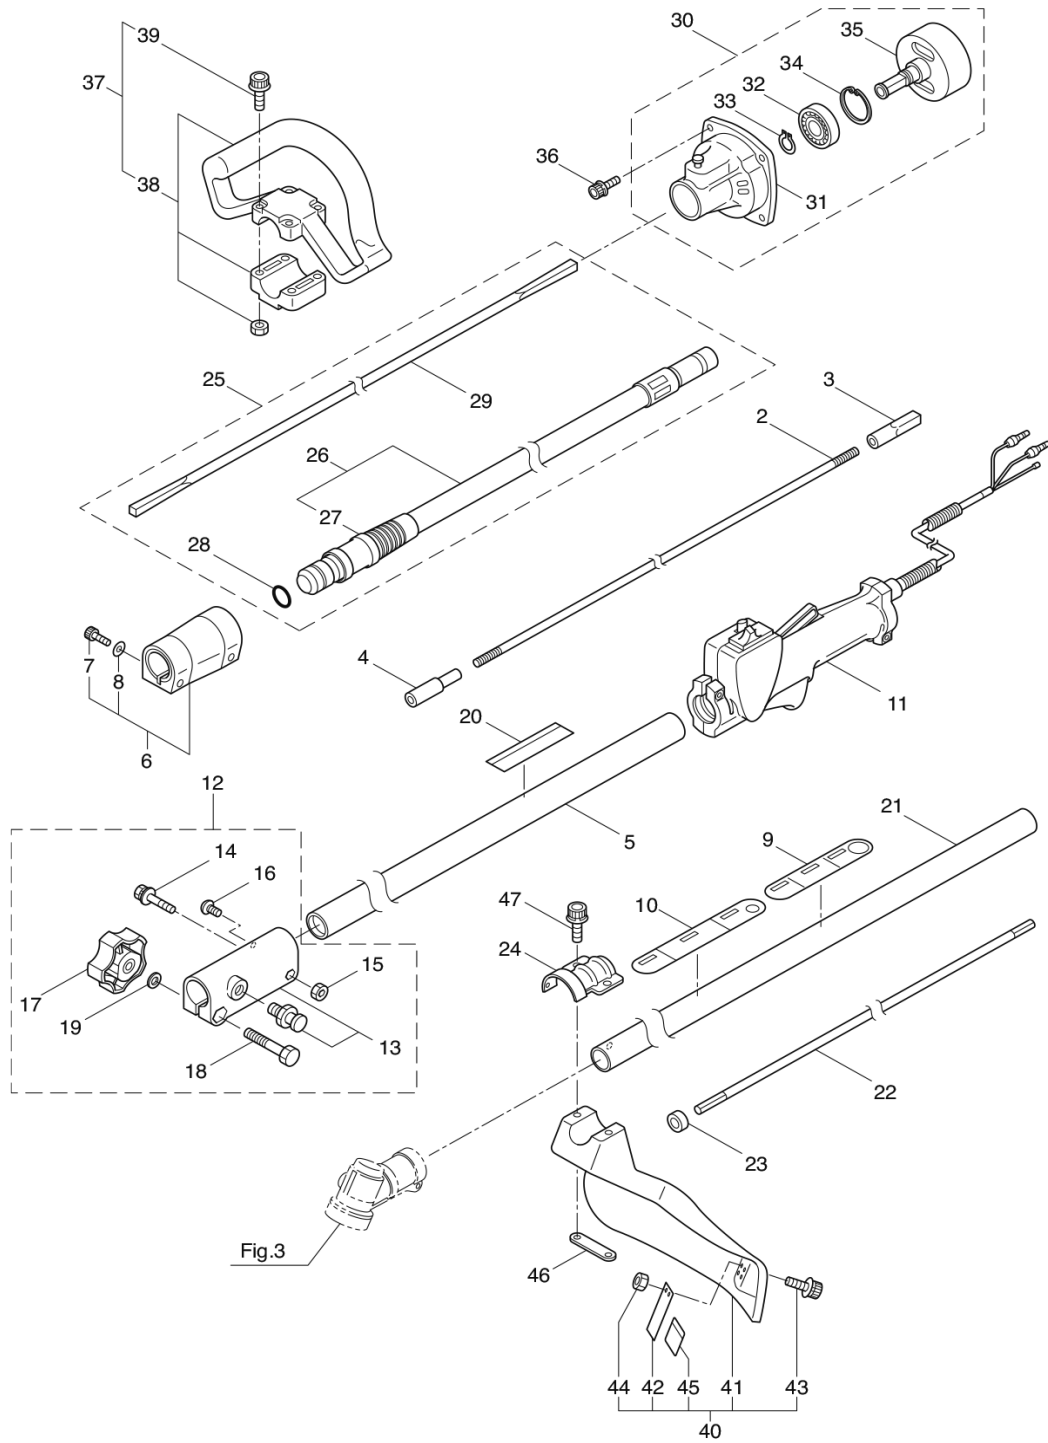

PARTS LIST

MC3021BK-SB

CONTENTS

1. MAIN BODY	1 ~ 4
2. SUPPORT FRAME	5 ~ 6
3. GEARCASE	7 ~ 8
4. ENGINE.....	9 ~ 12
5. CARBURETOR, FUEL TANK	13 ~ 16
6. ACCESSORIES	17 ~ 18

2010.01.

P/N 522936

1. MC3021BK-SB
MAIN BODY