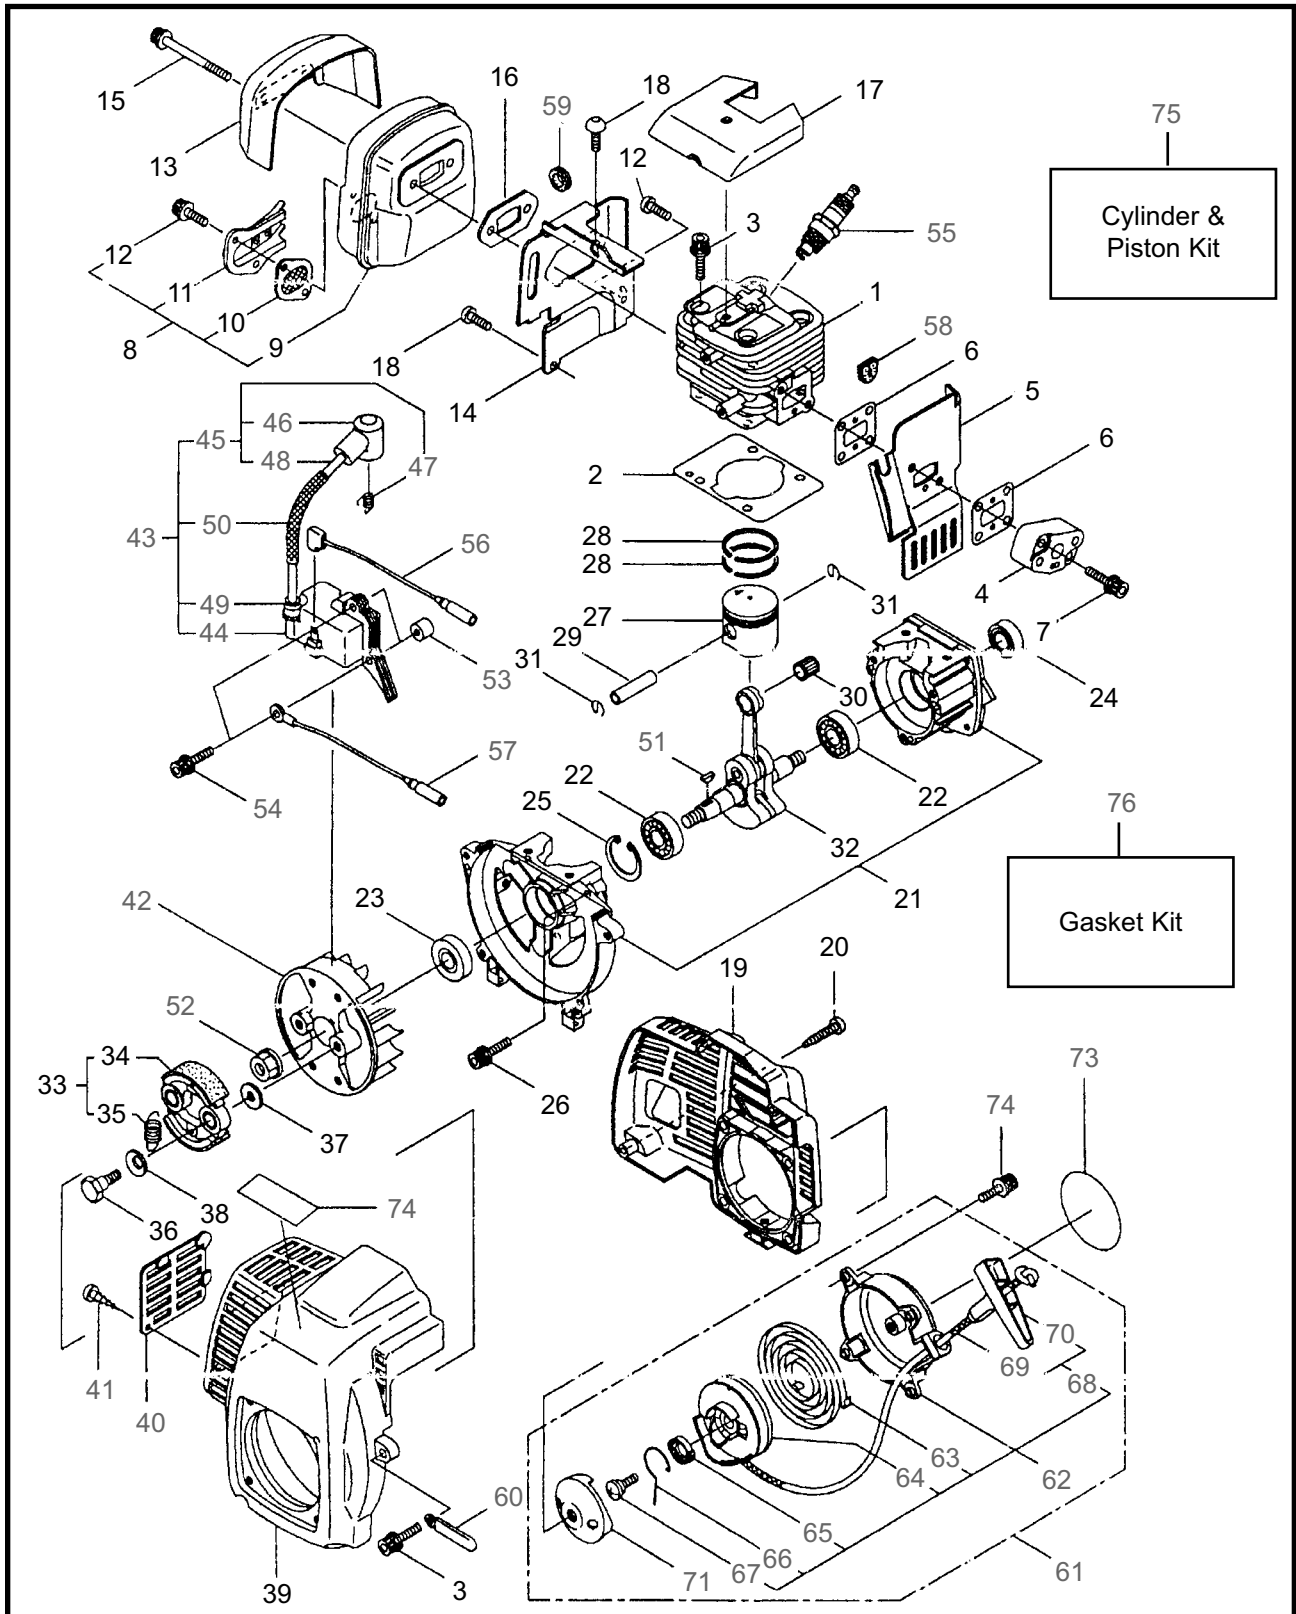

4 ILLUSTRATED PARTS LIST
CE230 Engine

ENGINE

REF #	PART #	DESCRIPTION	Q'TY.	NOTES
1	268005	Cylinder	1	
2	268070	Gasket	1	
3	261250	Cap Screw	4	M5x20
4	266317	Insulator	1	
5	268014	Air Duct	1	
6	261171	Gasket	2	
7	265924	Cap Screw	2	M5x25
8	268016	Muffler Ass'y	1	Incl. 9-12
9	268017	Muffler	1	
10	267056	Spark Arrester	1	
11	268171	Muffler Tail	1	
12	265107	Cap Screw	2	M4x10
13	268461	Holder	1	
14	268020	Plate	1	
15	266402	Cap Screw	2	M5x55
16	268019	Gasket	1	
17	268460	Protector	1	
18	268195	Cap Screw	2	M5x10
19	268159	Cylinder Cover	1	
20	268051	Screw	2	M4x25
21	268026	Crankcase	1	
22	261491	Bearing	2	#6001C3
23	261492	Oil Seal	1	
24	261386	Oil Seal	1	
25	055185	Snap Ring	1	
26	261612	Cap Screw	3	M5x30
27	268032	Piston	1	
28	264891	Piston Ring	2	
29	261036	Piston Pin	1	
30	263957	Bearing Needle	1	
31	261576	Clip, Piston	2	
32	268187	Crankshaft & Rod Ass'y	1	
33	268439	Clutch Kit	1	Incl. 34-38
34	267342	Clutch Shoe	2	
35	267345	Sping, Clutch	1	
36	264505	Clutch Bolt	2	
37	261189	Washer	2	
38	261777	Wave Washer	2	
39	268474	Fan Cover	2