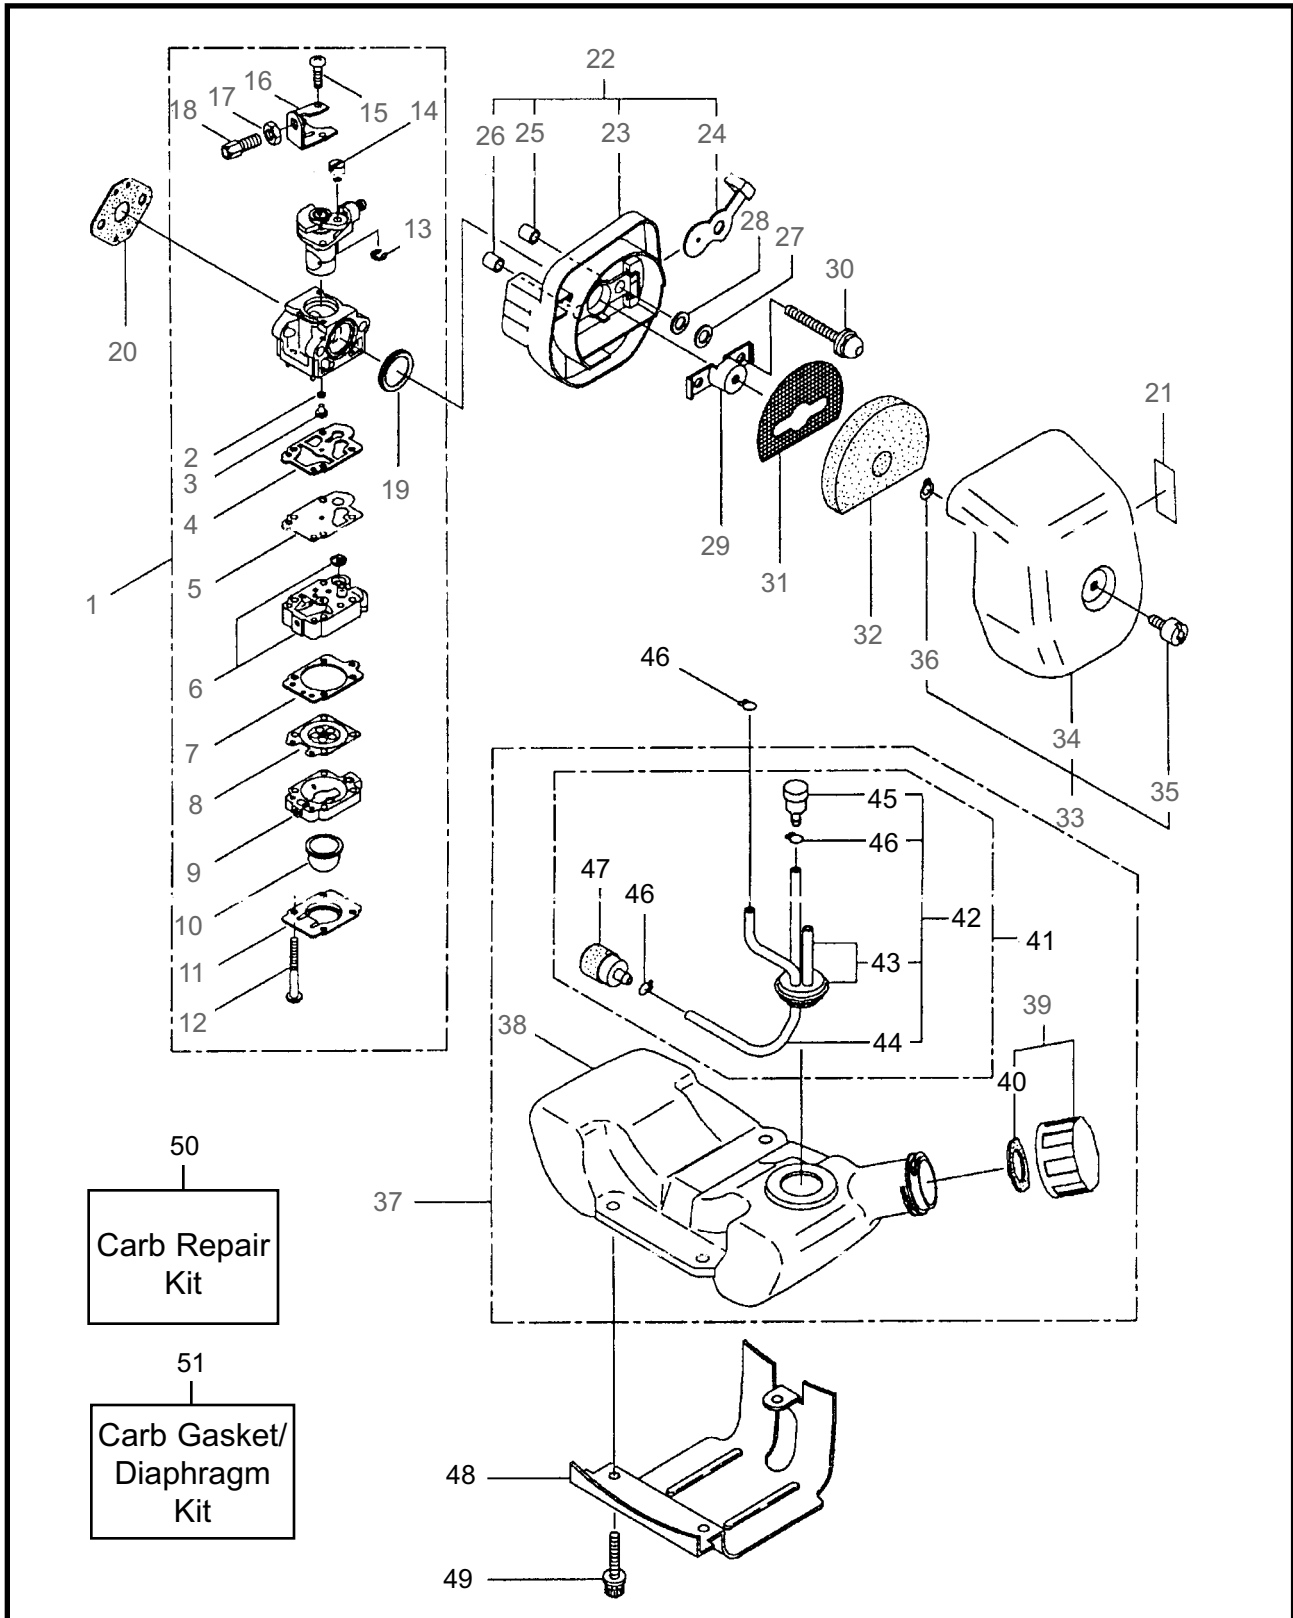

CARBURETOR

REF #	PART #	DESCRIPTION	Q'TY.	NOTES
40	261105	Gasket	1	
41	268062	Fuel Pipe Pick-Up Ass'y	1	Incl. 42-47
42	268185	Fuel Pipe Ass'y	1	Incl. 43-47
43	268497	Fuel Pipe & Grommet	1	
44	262649	Fuel Pipe	1	
45	261590	Breather	1	
46	261117	Clip	3	
47	264653	Filter Ass'y	1	
48	268169	Stand	1	
49	261246	Cap Screw	3	M5x25
50	840859	Carburetor Repair Kit	1	
51	840860	Carburetor Gasket/Diaphragm Kit	1