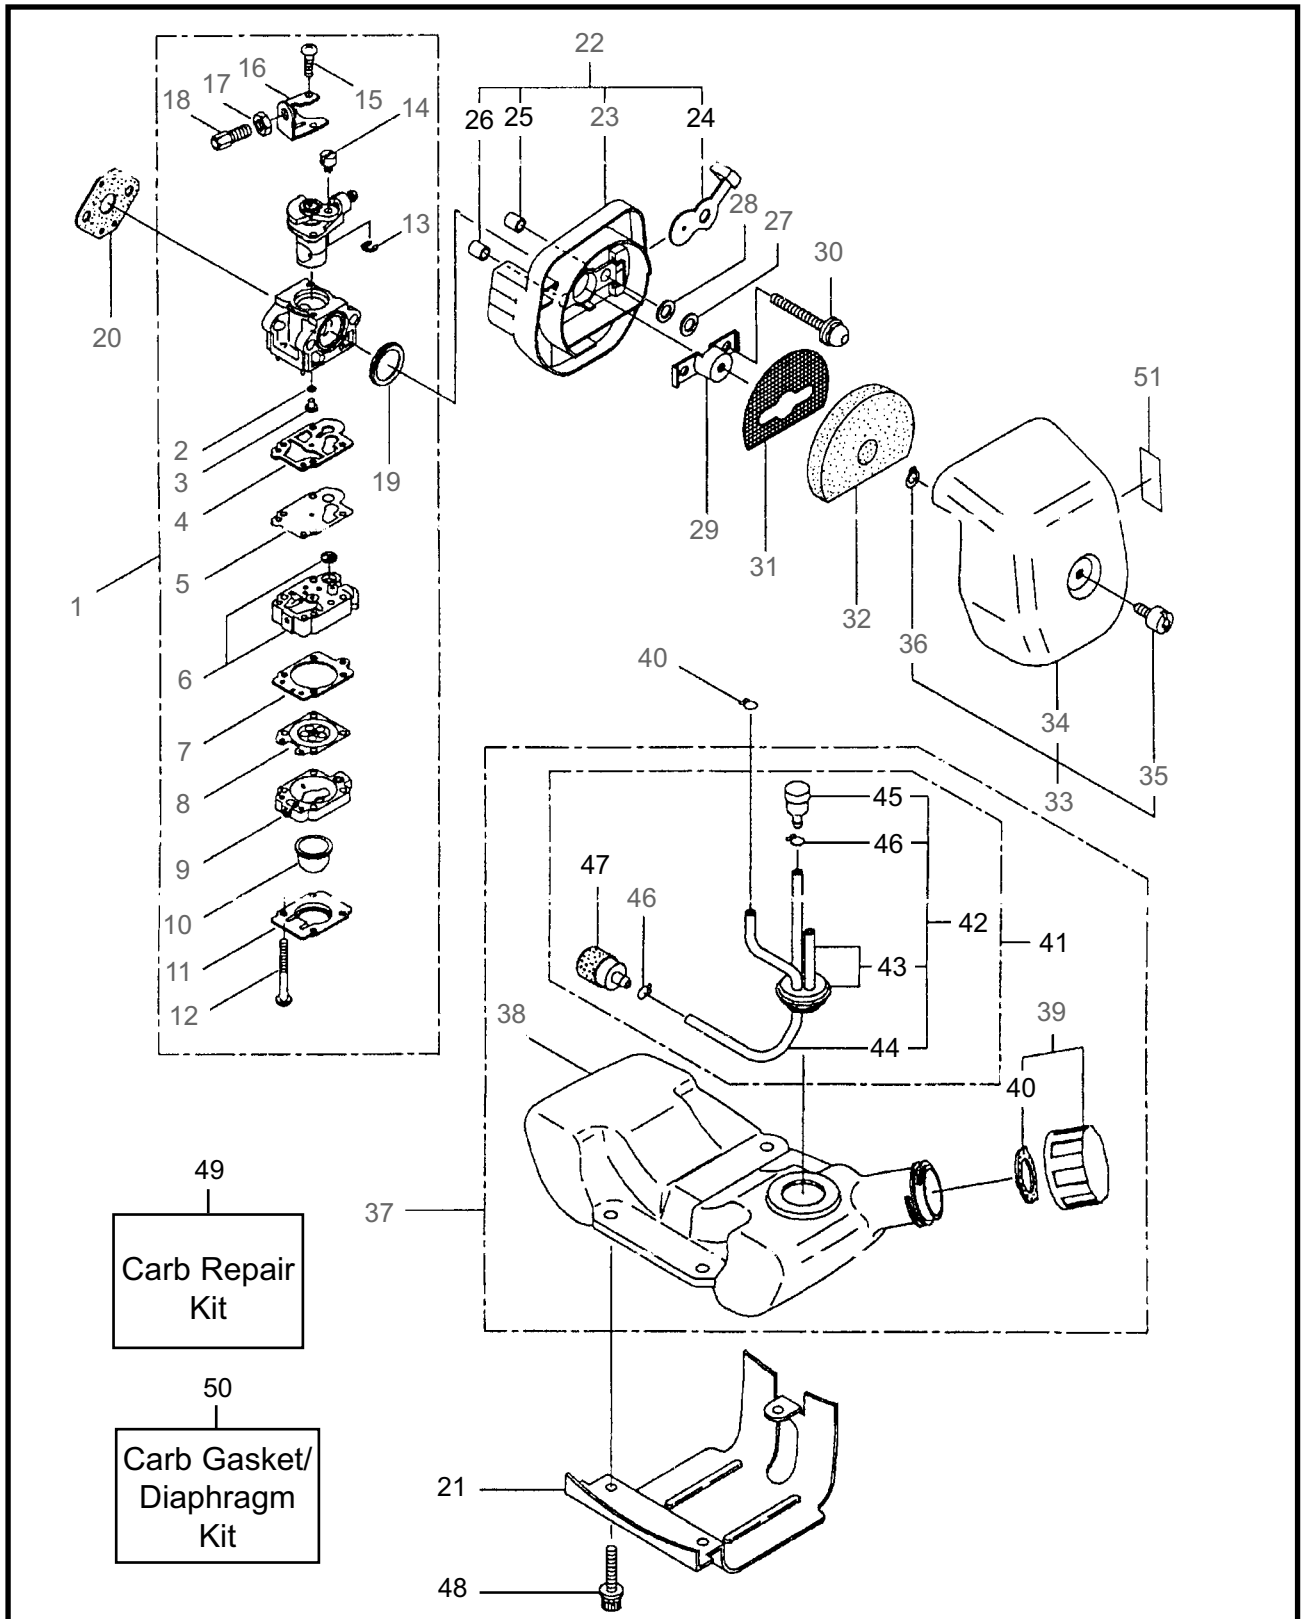

CARBURETOR

REF #	PART #	DESCRIPTION	Q'TY.	NOTES
40	261105	Gasket	1	
41	268469	Fuel Pipe Pick-Up Ass'y	1	Incl. 42-47
42	268470	Fuel Pipe Ass'y	1	Incl. 43-46
43	268519	Fuel Pipe & Grommet	1	
44	262649	Fuel Pipe	1	
45	261590	Breather	1	
46	261117	Clip	3	
47	264653	Filter Ass'y	1	
48	261250	Cap Screw	3	M5x20
49	840859	Carburetor Repair Kit	1	
50	840860	Carburetor Gasket/Diaphragm Kit	1	
51	261352	Label	1	Choke