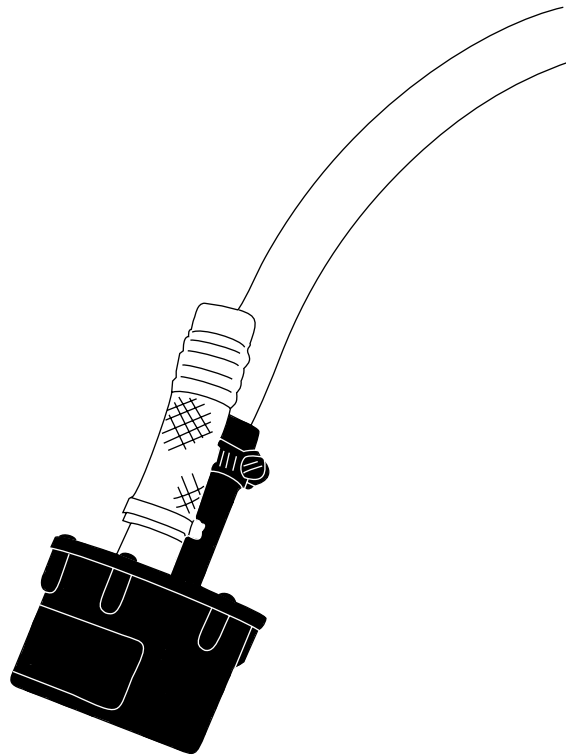

MARUYAMA

ILLUSTRATED PARTS LIST

MC-WP

WATER PUMP

MULTI-CUTTER ATTACHMENT

MC-WP WATER PUMP
MULTI-CUTTER ATTACHMENT
PART #845409-REV06/02

Maruyama. *E x t r a o r d i n a r y .*

2 ILLUSTRATED PARTS LIST
MC-WP WATER PUMP

WATER PUMP

REF #	PART #	DESCRIPTION	Q'TY.	NOTES
1	840938	E-Clip	2	
2	840937	Flat Washer	1	
3	840939	Bearing	1	
4	840940	Cap Screw	6	
5	840941	Pump Drive	1	
6	840942	Flange Nut	1	
7	840943	Impeller	1	
8	840944	Pump Housing	1	
9	840945	Pump Housing Cup	1	
10	840946	Hose Assemble	1	
11	840947	O-Ring	1	
12	840948	Pump Clamp	1	
13	940949	Sleeve	1	

3 ILLUSTRATED PARTS LIST
MC-WP WATER PUMP

DRIVE SHAFT

REF #	PART #	DESCRIPTION	Q'TY.	NOTES
1	216753	Driveshaft	1	
2	220238	Driveshaft Tube Ass'y	1	Incl. 3-4
3	221501	Label	1	
4	215501	Label	1	

Maruyama U.S., Inc.
3570 Shelby Lane
Denton, TX 76207
940-383-7400 voice
940-383-7466 fax