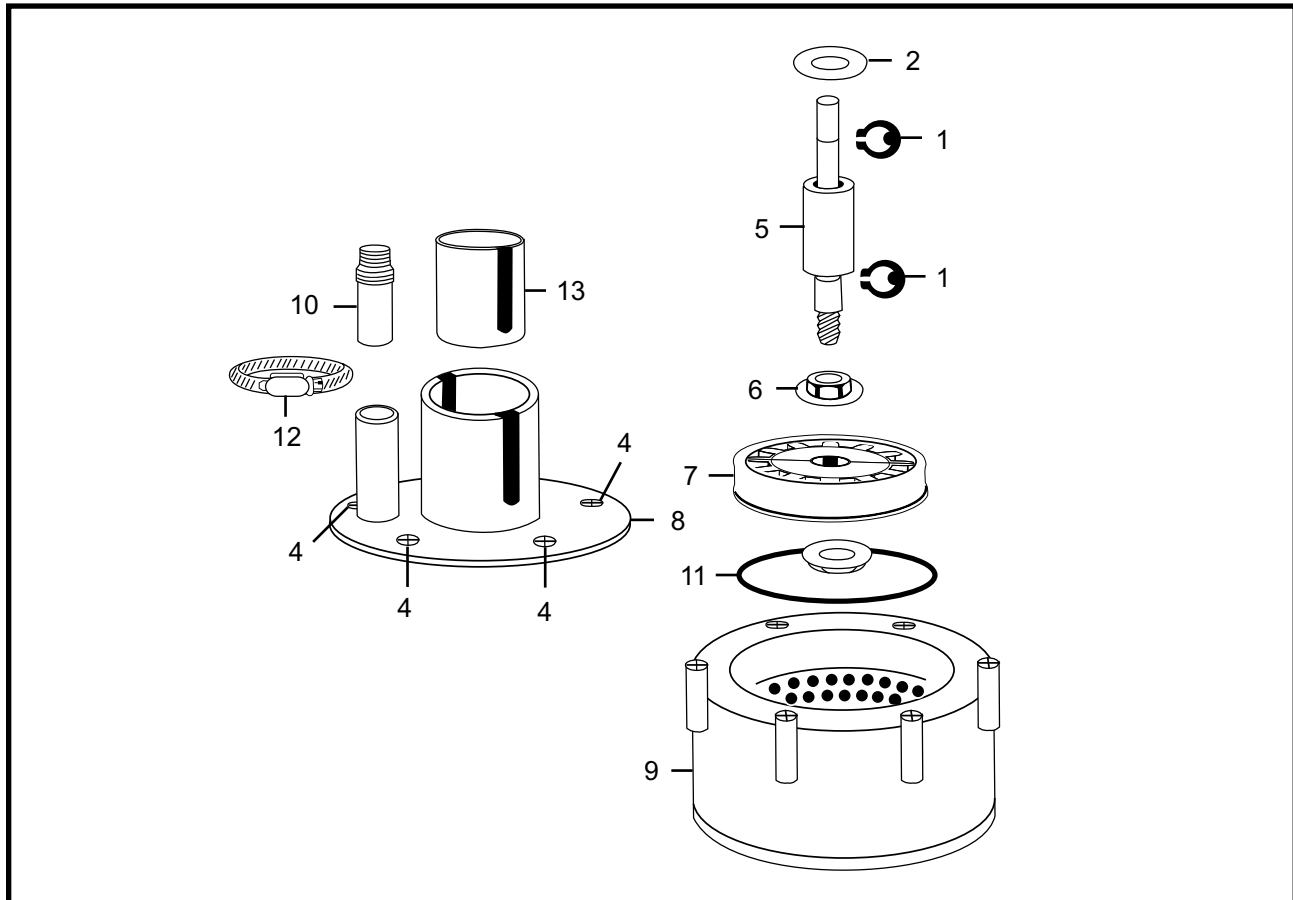

MARUYAMA

ILLUSTRATED PARTS LIST

MC-WP

WATER PUMP

MULTI-CUTTER ATTACHMENT

MC-WP WATER PUMP
MULTI-CUTTER ATTACHMENT
PART #845409-REV06/02

Maruyama. *E x t r a o r d i n a r y .*

2 ILLUSTRATED PARTS LIST
MC-WP WATER PUMP

WATER PUMP

REF #	PART #	DESCRIPTION	Q'TY.	NOTES
1	840938	E-Clip	2	
2	840937	Flat Washer	1	
3	840939	Bearing	1	
4	840940	Cap Screw	6	
5	840941	Pump Drive	1	
6	840942	Flange Nut	1	
7	840943	Impeller	1	
8	840944	Pump Housing	1	
9	840945	Pump Housing Cup	1	
10	840946	Hose Assemble	1	
11	840947	O-Ring	1	
12	840948	Pump Clamp	1	
13	940949	Sleeve	1	

3 ILLUSTRATED PARTS LIST
MC-WP WATER PUMP

DRIVE SHAFT

REF #	PART #	DESCRIPTION	Q'TY.	NOTES
1	216753	Driveshaft	1	
2	220238	Driveshaft Tube Ass'y	1	Incl. 3-4
3	221501	Label	1	
4	215501	Label	1	

Maruyama U.S., Inc.
3570 Shelby Lane
Denton, TX 76207
940-383-7400 voice
940-383-7466 fax