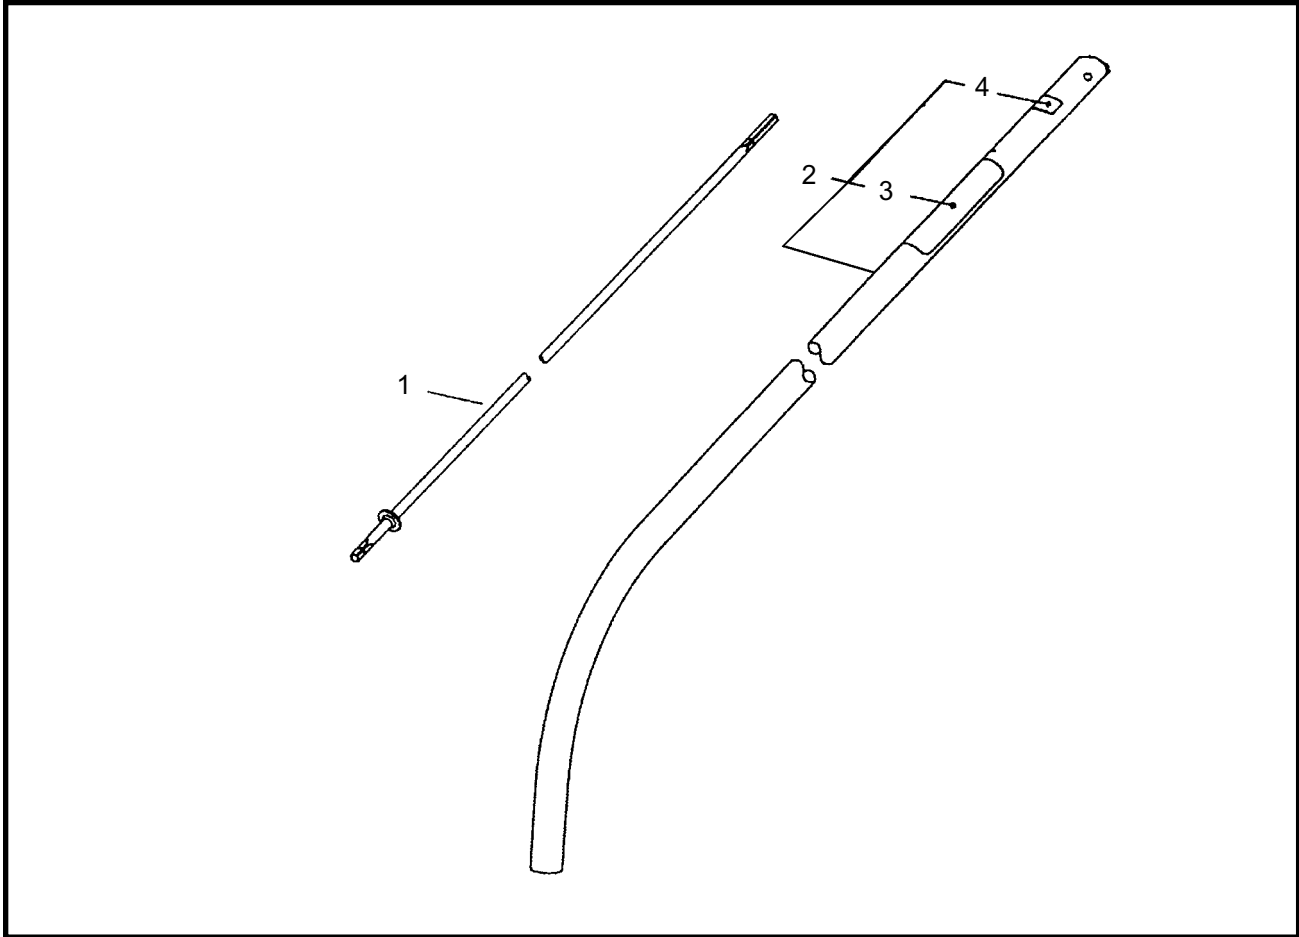

MARUYAMA

ILLUSTRATED PARTS LIST

MC-WP

WATER PUMP

MULTI-CUTTER ATTACHMENT

MC-WP WATER PUMP
MULTI-CUTTER ATTACHMENT
PART #845409-REV06/02

Maruyama. *E x t r a o r d i n a r y .*

2 ILLUSTRATED PARTS LIST
MC-WP WATER PUMP

WATER PUMP

REF #	PART #	DESCRIPTION	Q'TY.	NOTES
1	840938	E-Clip	2	
2	840937	Flat Washer	1	
3	840939	Bearing	1	
4	840940	Cap Screw	6	
5	840941	Pump Drive	1	
6	840942	Flange Nut	1	
7	840943	Impeller	1	
8	840944	Pump Housing	1	
9	840945	Pump Housing Cup	1	
10	840946	Hose Assemble	1	
11	840947	O-Ring	1	
12	840948	Pump Clamp	1	
13	940949	Sleeve	1	

3 ILLUSTRATED PARTS LIST
MC-WP WATER PUMP

DRIVE SHAFT

REF #	PART #	DESCRIPTION	Q'TY.	NOTES
1	216753	Driveshaft	1	
2	220238	Driveshaft Tube Ass'y	1	Incl. 3-4
3	221501	Label	1	
4	215501	Label	1	

Maruyama U.S., Inc.
3570 Shelby Lane
Denton, TX 76207
940-383-7400 voice
940-383-7466 fax