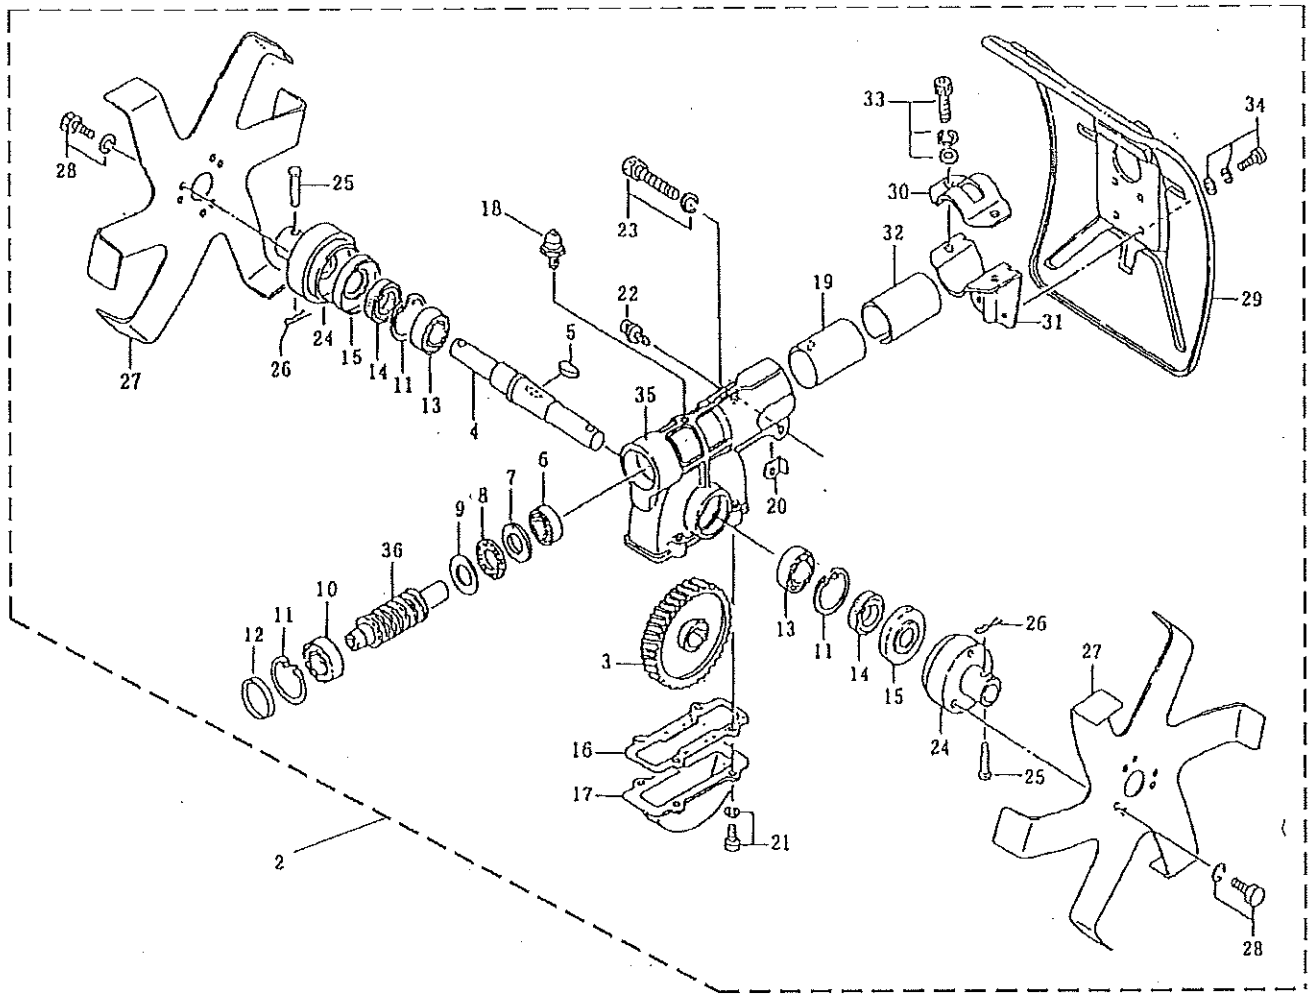

PARTS LIST

MC-T
(MUS)

MARUYAMA

2006.01.

P/N 522159

1. MC-T (MUS)

Ref. No.	Part No.	Part Name	Q'ty	Remarks
1-1	347919	MC-T	1	MUS
1-2	220145	Cultivator	1	Incl.3-36
1-3	587272	Wheel Gear	1	
1-4	587273	Driveshaft	1	
1-5	587274	Woodruff Key	1	
1-6	587275	Bearing	1	#6901ZZ
1-7	587276	Washer	1	
1-8	587277	Thrust Bearing	1	#1226 Incl.9
1-9	587278	Thrust Washer	1	
1-10	587279	Bearing	1	#6001ZZ
1-11	587280	Snap Ring	3	H28
1-12	587281	Plug	1	
1-13	587282	Bearing	2	#6902
1-14	587283	Oil Seal	2	TC15286
1-15	587284	Cover	2	
1-16	587285	Gasket	1	
1-17	587286	Oil Pan	1	
1-18	587287	Grease Nipple	1	M6
1-19	587288	Collar	1	
1-20	587289	Spacer	1	
1-21	587290	Screw	4	M5x10
1-22	587291	Cap Screw	1	M5x10
1-23	587292	Cap Screw	1	M6x30
1-24	587293	Cutter Holder	2	
1-25	587294	Pin	2	
1-26	587295	Clip	2	
1-27	587296	Rotary Cutter	2	
1-28	587297	Bolt	6	N5x14
1-29	587298	Cutter Guard	1	
1-30	587299	Bracket	1	
1-31	587300	Treaded Bracket	1	
1-32	587301	Collar	1	
1-33	587302	Cap Screw	2	M6x20
1-34	587303	Cap Screw	4	M5x15
1-35	587270	Gearcase	1	
1-36	587271	Worm Shaft	1	
1-37	220218	Driveshaft Tube	1	
1-38	216090	Driveshaft	1	749L
1-39	221502	Label	1	Caution
1-40	216079	Stopper	1	
1-41	221501	Label	1	Warning