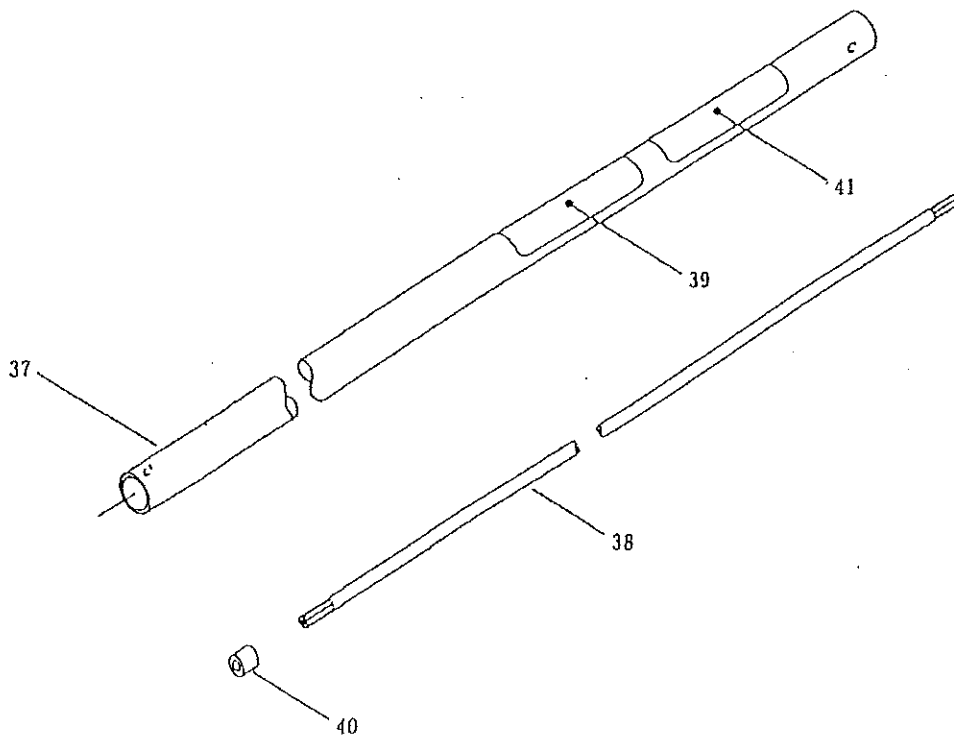

PARTS LIST

MC-T
(MUS)

MARUYAMA

2006.01.

P/N 522159

1. MC-T (MUS)

Ref. No.	Part No.	Part Name	Q'ty	Remarks
1-1	347919	MC-T	1	MUS
1-2	220145	Cultivator	1	Incl.3-36
1-3	587272	Wheel Gear	1	
1-4	587273	Driveshaft	1	
1-5	587274	Woodruff Key	1	
1-6	587275	Bearing	1	#6901ZZ
1-7	587276	Washer	1	
1-8	587277	Thrust Bearing	1	#1226 Incl.9
1-9	587278	Thrust Washer	1	
1-10	587279	Bearing	1	#6001ZZ
1-11	587280	Snap Ring	3	H28
1-12	587281	Plug	1	
1-13	587282	Bearing	2	#6902
1-14	587283	Oil Seal	2	TC15286
1-15	587284	Cover	2	
1-16	587285	Gasket	1	
1-17	587286	Oil Pan	1	
1-18	587287	Grease Nipple	1	M6
1-19	587288	Collar	1	
1-20	587289	Spacer	1	
1-21	587290	Screw	4	M5x10
1-22	587291	Cap Screw	1	M5x10
1-23	587292	Cap Screw	1	M6x30
1-24	587293	Cutter Holder	2	
1-25	587294	Pin	2	
1-26	587295	Clip	2	
1-27	587296	Rotary Cutter	2	
1-28	587297	Bolt	6	N5x14
1-29	587298	Cutter Guard	1	
1-30	587299	Bracket	1	
1-31	587300	Treaded Bracket	1	
1-32	587301	Collar	1	
1-33	587302	Cap Screw	2	M6x20
1-34	587303	Cap Screw	4	M5x15
1-35	587270	Gearcase	1	
1-36	587271	Worm Shaft	1	
1-37	220218	Driveshaft Tube	1	
1-38	216090	Driveshaft	1	749L
1-39	221502	Label	1	Caution
1-40	216079	Stopper	1	
1-41	221501	Label	1	Warning