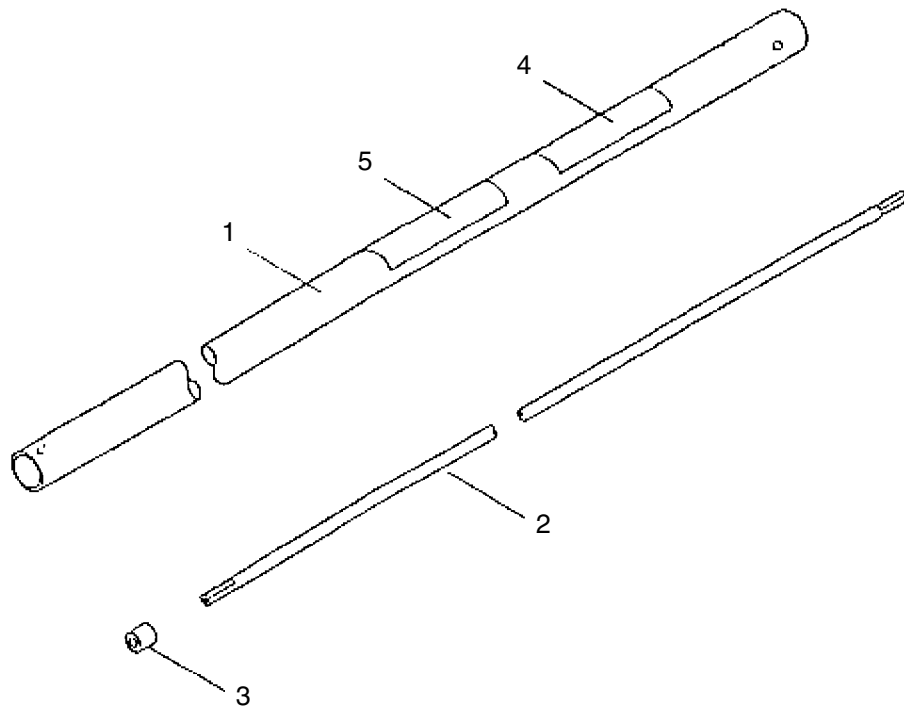

Maruyama. *E x t r a o r d i n a r y .*

LANDSCAPE BLADE

REF #	PART #	DESCRIPTION	Q'TY.	NOTES
1	642852	Center Blade	1	
2	642853	Gear Head	1	
3	642854	Detent Fitting Screw	1	M5 x 12
4	642855	Cap Bolt M5 x 25	1	
5	642856	Hex Bolt M5 x 6	1	
6	642857	Center Blade Fixing Bolt	1	M5 x 8
7	642858	Spring Washer	3	M5
8	642859	Stud Screw	11	
9	642860	Body Case	1	
10	642861	Bottom Disk Fixing Screw	4	
11	642862	Oil Case (Upper)	1	
12	642863	Decal (Caution)	1	
13	642864	Decal (Model Name)	1	
14	642865	Spacer Metal	11	
15	642866	Output Shaft Spacer	1	
16	642867	Thrust Metal	5	
17	642868	Output Shaft Thrust Roller	2	
18	642869	Drive Pinion Gear	1	
19	642870	Output Shaft Fixing Screw	1	
20	642871	Planetary Gear Ass'y	1	
21	642872	Oil Case (Bottom)	1	
22	642873	Lead Lock Nut	11	M3
23	642874	Pan head screw	2	M5x5
24	642875	Upper Blade Lower Blade	1	
25	642876	Bottom Disc	1	
26	642877	Grease	1	
27	220534	Blade Protection Cover	1	

4 | ILLUSTRATED PARTS LIST
MC-LB

SHAFT

REF #	PART #	DESCRIPTION	Q'TY.	NOTES
1	220218	Driveshaft Tube	1	
2	216090	Driveshaft	1	
3	216079	Stopper	1	
4	221501	Decal (Caution)	1	
5	221502	Decal (Caution)	1	