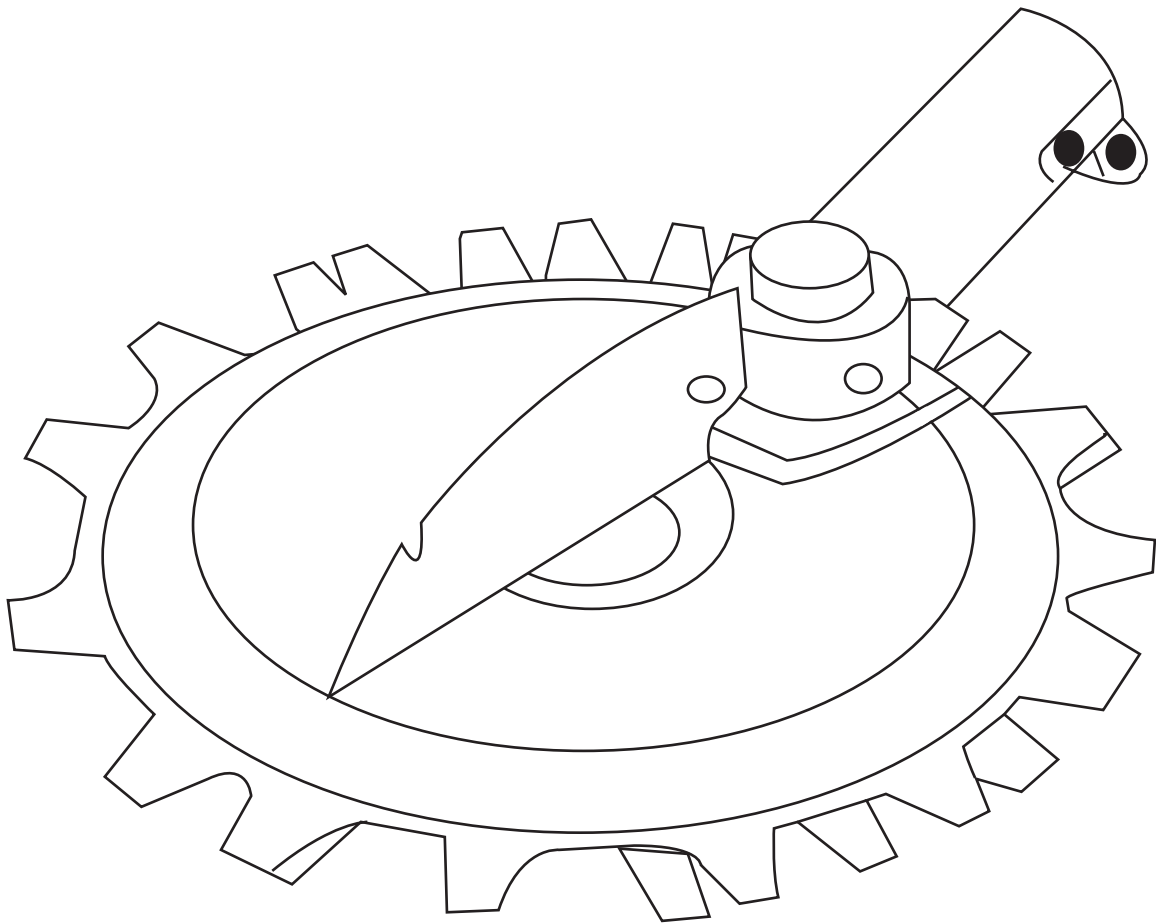

Is Your Product Registered?

Contact your Dealer to verify.

Warranties are based on Registrations and reduced to 1 year without
Registration.

MARUYAMA

ILLUSTRATED PARTS LIST

MC-LB

LANDSCAPE BLADE

MC-LB
LANDSCAPE BLADE
PART 845429 - REV10/03

Maruyama. *E x t r a o r d i n a r y .*

LANDSCAPE BLADE

REF #	PART #	DESCRIPTION	Q'TY.	NOTES
1	642852	Center Blade	1	
2	642853	Gear Head	1	
3	642854	Detent Fitting Screw	1	M5 x 12
4	642855	Cap Bolt M5 x 25	1	
5	642856	Hex Bolt M5 x 6	1	
6	642857	Center Blade Fixing Bolt	1	M5 x 8
7	642858	Spring Washer	3	M5
8	642859	Stud Screw	11	
9	642860	Body Case	1	
10	642861	Bottom Disk Fixing Screw	4	
11	642862	Oil Case (Upper)	1	
12	642863	Decal (Caution)	1	
13	642864	Decal (Model Name)	1	
14	642865	Spacer Metal	11	
15	642866	Output Shaft Spacer	1	
16	642867	Thrust Metal	5	
17	642868	Output Shaft Thrust Roller	2	
18	642869	Drive Pinion Gear	1	
19	642870	Output Shaft Fixing Screw	1	
20	642871	Planetary Gear Ass'y	1	
21	642872	Oil Case (Bottom)	1	
22	642873	Lead Lock Nut	11	M3
23	642874	Pan head screw	2	M5x5
24	642875	Upper Blade Lower Blade	1	
25	642876	Bottom Disc	1	
26	642877	Grease	1	
27	220534	Blade Protection Cover	1	

4 | ILLUSTRATED PARTS LIST
MC-LB

SHAFT

REF #	PART #	DESCRIPTION	Q'TY.	NOTES
1	220218	Driveshaft Tube	1	
2	216090	Driveshaft	1	
3	216079	Stopper	1	
4	221501	Decal (Caution)	1	
5	221502	Decal (Caution)	1	