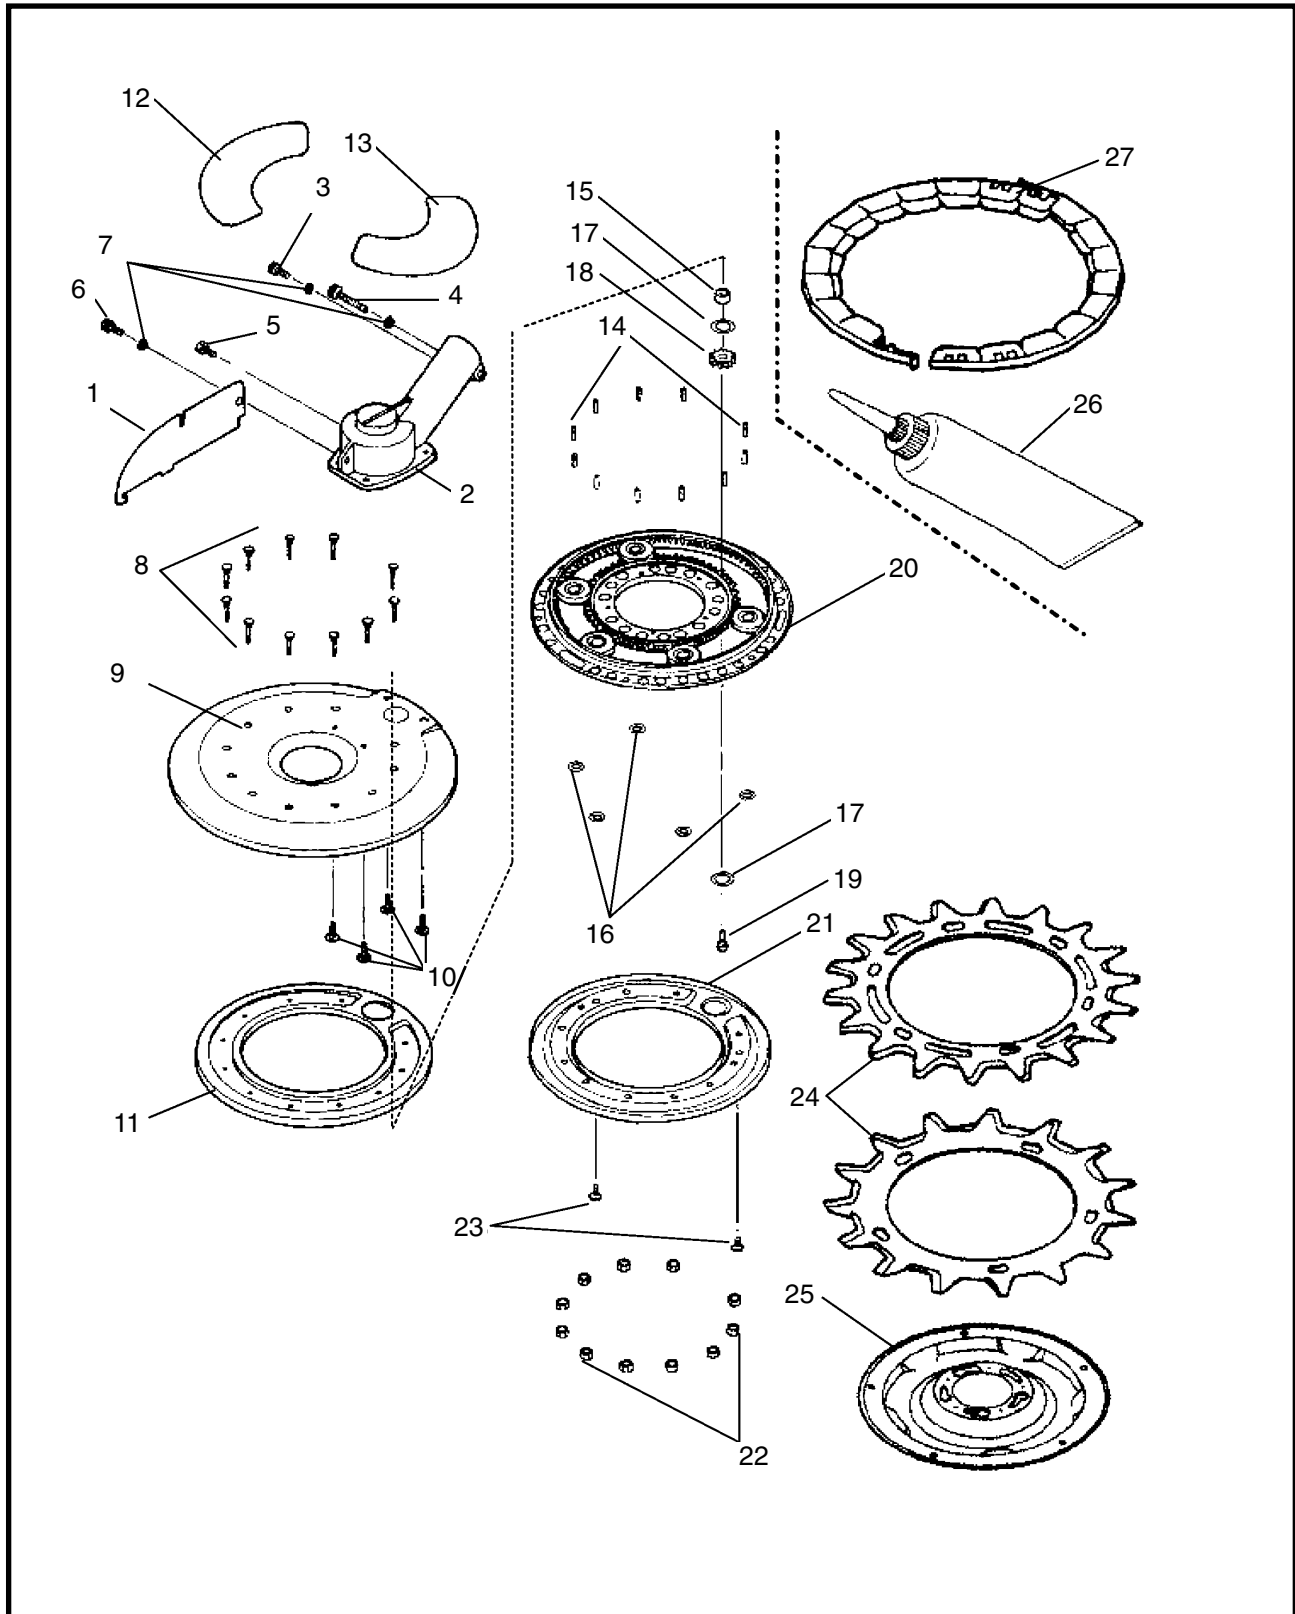

Is Your Product Registered?

Contact your Dealer to verify.

Warranties are based on Registrations and reduced to 1 year without
Registration.

MARUYAMA

ILLUSTRATED PARTS LIST

MC-LB

LANDSCAPE BLADE

MC-LB
LANDSCAPE BLADE
PART 845429 - REV10/03

Maruyama. *E x t r a o r d i n a r y .*

LANDSCAPE BLADE

REF #	PART #	DESCRIPTION	Q'TY.	NOTES
1	642852	Center Blade	1	
2	642853	Gear Head	1	
3	642854	Detent Fitting Screw	1	M5 x 12
4	642855	Cap Bolt M5 x 25	1	
5	642856	Hex Bolt M5 x 6	1	
6	642857	Center Blade Fixing Bolt	1	M5 x 8
7	642858	Spring Washer	3	M5
8	642859	Stud Screw	11	
9	642860	Body Case	1	
10	642861	Bottom Disk Fixing Screw	4	
11	642862	Oil Case (Upper)	1	
12	642863	Decal (Caution)	1	
13	642864	Decal (Model Name)	1	
14	642865	Spacer Metal	11	
15	642866	Output Shaft Spacer	1	
16	642867	Thrust Metal	5	
17	642868	Output Shaft Thrust Roller	2	
18	642869	Drive Pinion Gear	1	
19	642870	Output Shaft Fixing Screw	1	
20	642871	Planetary Gear Ass'y	1	
21	642872	Oil Case (Bottom)	1	
22	642873	Lead Lock Nut	11	M3
23	642874	Pan head screw	2	M5x5
24	642875	Upper Blade Lower Blade	1	
25	642876	Bottom Disc	1	
26	642877	Grease	1	
27	220534	Blade Protection Cover	1	

4 | ILLUSTRATED PARTS LIST
MC-LB

SHAFT

REF #	PART #	DESCRIPTION	Q'TY.	NOTES
1	220218	Driveshaft Tube	1	
2	216090	Driveshaft	1	
3	216079	Stopper	1	
4	221501	Decal (Caution)	1	
5	221502	Decal (Caution)	1	