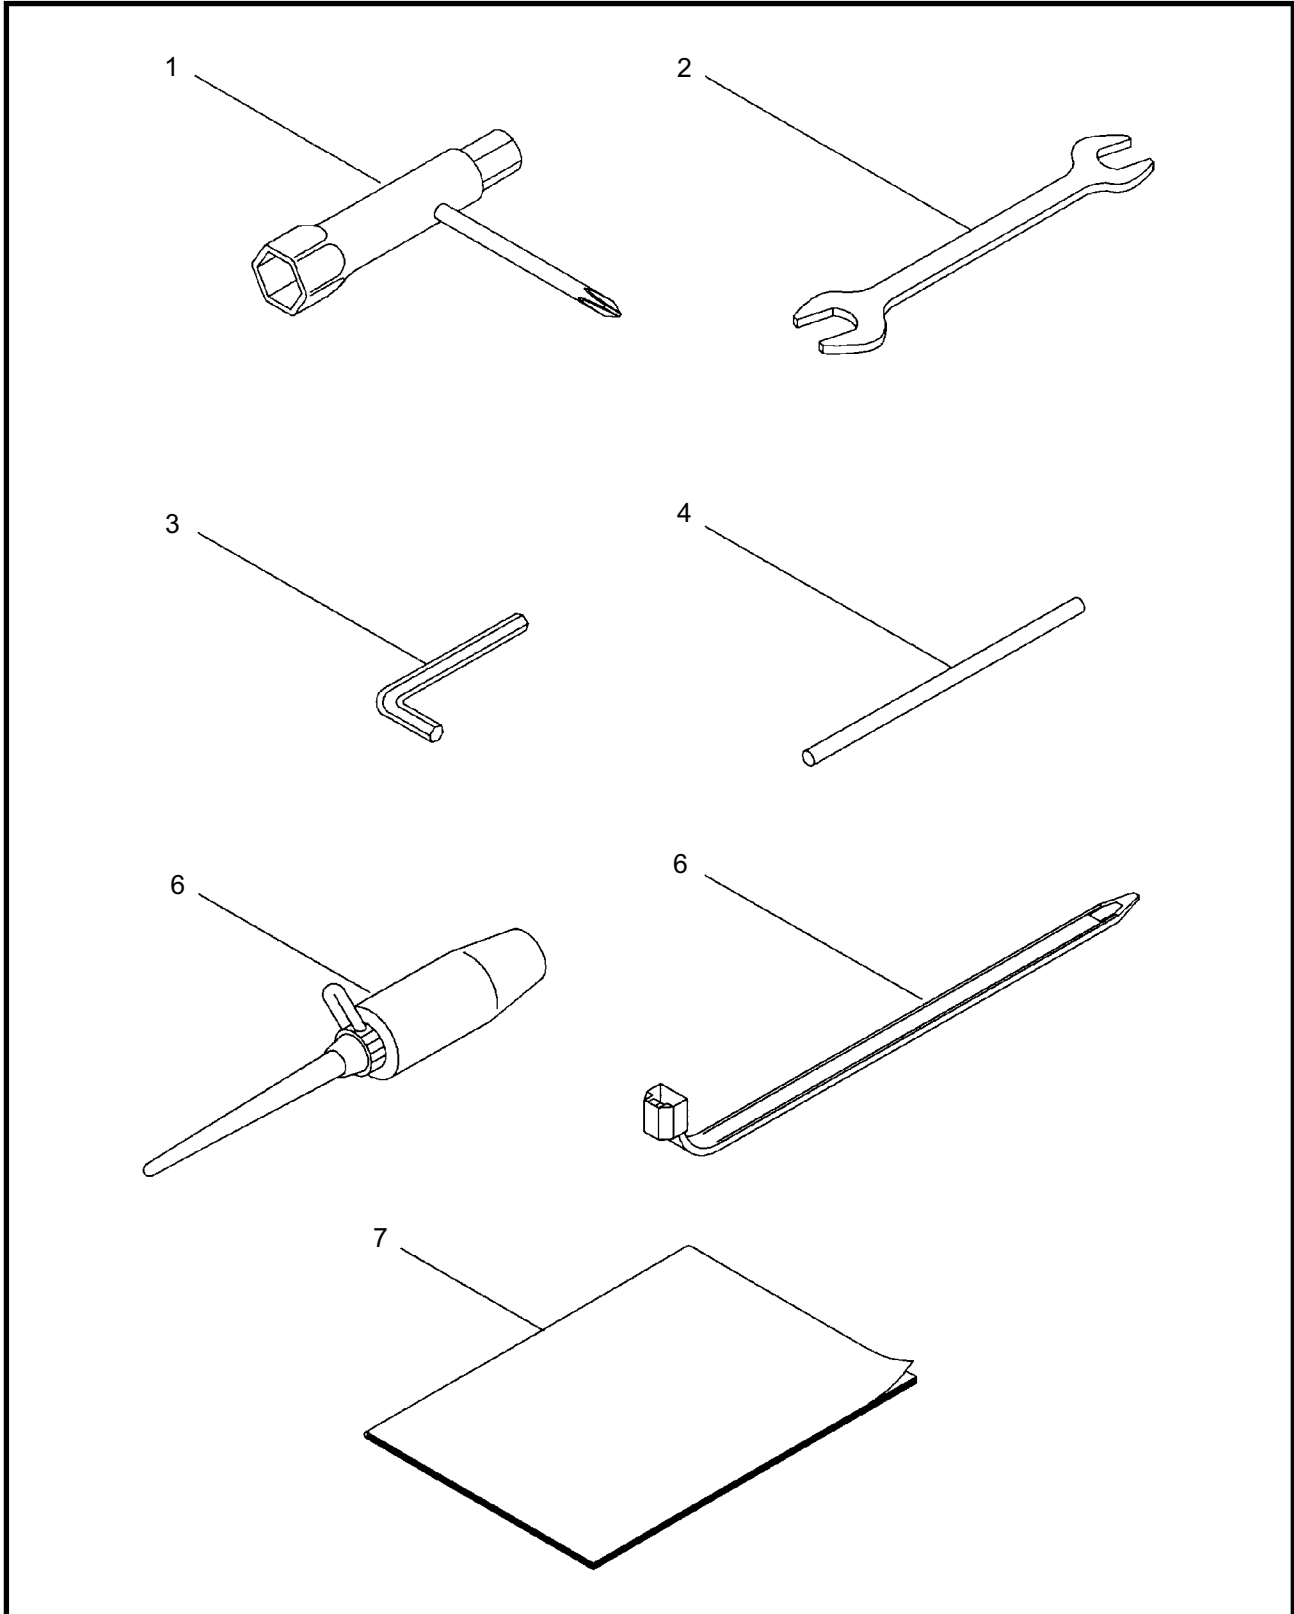

ACCESSORIES

REF #	PART #	DESCRIPTION	Q'TY.	NOTES
1	210418	Box Spanner	1	
2	022865	Double-ended Wrench	1	8x10
3	219432	Wrench	1	
4	210181	Lever Handle	1	
5	211337	Grease Tube	1	
6	220548	Band	2	
7	225273	Instruction Manual	1	MBS329