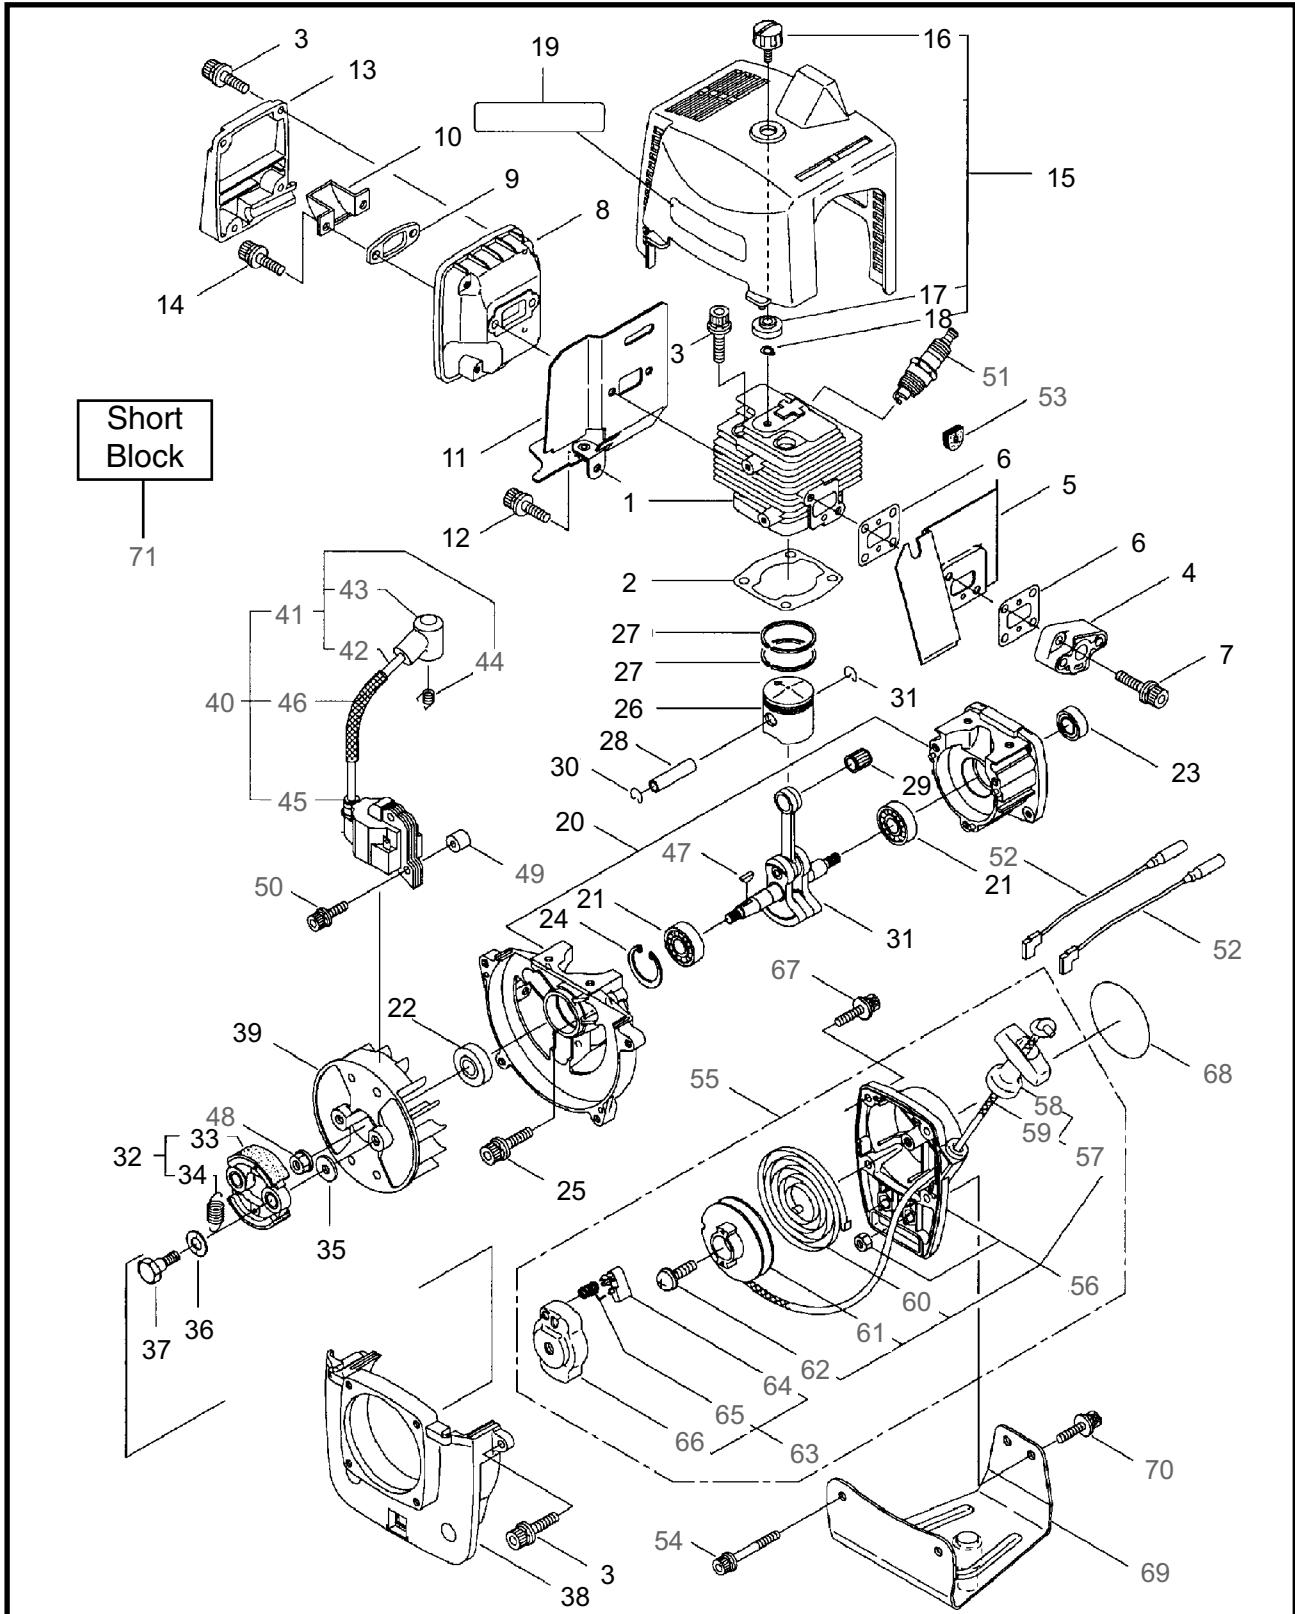

8 ILLUSTRATED PARTS LIST
MBS329

ENGINE

REF #	PART #	DESCRIPTION	Q'TY.	NOTES
1	261360	Cylinder	1	New gasket required
2	262201	Gasket	1	
3	261250	Cap Screw	10	M5x10
4	261938	Insulator	1	New gasket required
5	261364	Air Duct	1	
6	261171	Gasket	2	
7	265924	Cap Screw	2	M5x25
8	262400	Muffler Body	1	New muffler cover required
9	261986	Deflector Plate	1	
10	261368	Deflector	1	
11	261833	Gasket	1	
12	261607	Cap Screw	1	M5x16
13	262401	Muffler Cover	1	New muffler body required
14	261246	Cap Screw	2	M5x25
15	265304	Top Cover Ass'y	1	Incl. 16-19
16	261018	Knob	1	
17	261020	Spacer	1	
18	261734	Snap Ring	1	
19	262100	Label	1	MARUYAMA
20	261379	Crankcase	1	
21	261384	Bearing	2	
22	261385	Oil Seal	1	
23	261386	Oil Seal	1	
24	016732	Snap Ring	1	
25	261612	Cap Screw	3	M5x30
26	266980	Piston	1	
27	261390	Piston Ring	2	(2) Required
28	261555	Piston Pin	1	
29	261392	Bearing, Needle	1	
30	261393	Clip, Piston Pin	2	
31	261395	Crankshaft / Conn. Rod Ass'y	1	
32	268439	Clutch Ass'y	1	Incl. 33-37
33	264504	Clutch Shoe	2	(2) Required
34	263614	Spring, Clutch	1	
35	261189	Washer	2	
36	261777	Wave Washer	2	
37	264505	Bolt	2	
38	264104	Fan Cover	1