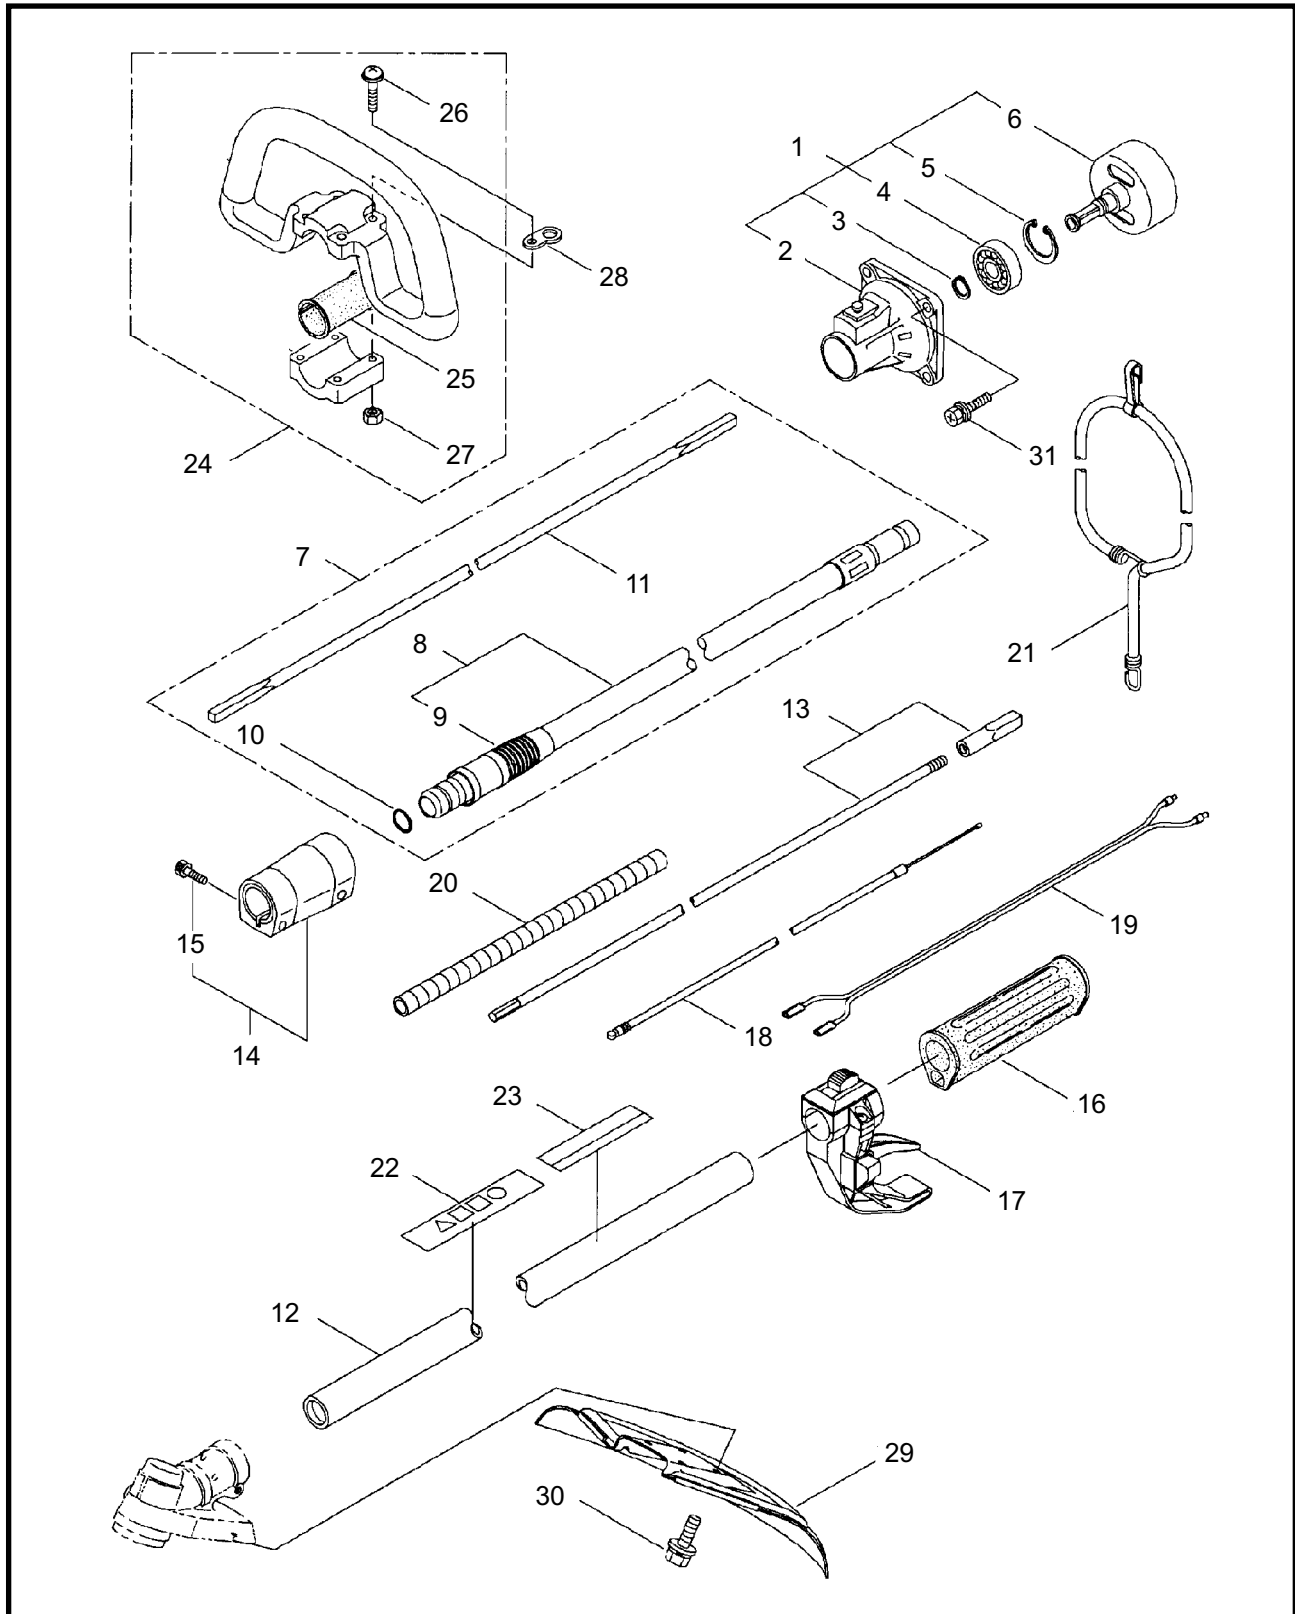

Maruyama. *E x t r a o r d i n a r y .*

2 ILLUSTRATED PARTS LIST
MBS329

MAIN BODY

REF #	PART #	DESCRIPTION	Q'TY.	NOTES
1	220202	Clutch Case Ass'y	1	Incl. 2-6
2	220203	Clutch Case	1	
3	055186	Snap Ring	1	
4	217659	Bearing	1	
5	016732	Snap Ring	1	
6	220052	Clutch Drum	1	
7	222530	Outer Ass'y	1	Incl. 8-11
8	222531	Outer	1	Incl. 9
9	215885	Cover	1	
10	011338	O-Ring	1	
11	211895	Inner Shaft	1	
12	215779	Driveshaft Tube	1	
13	222179	Driveshaft Ass'y	1	
14	214365	Joint Pipe Ass'y	1	Incl. 15
15	087786	Cap Screw	2	M5x25
16	215532	Shaft Grip	1	
17	218300	Throttle Trigger	1	
18	217501	Throttle Cable	1	
19	217498	Lead Wires	1	
20	216803	Plastic Tube	1	
21	210400	Band	1	
22	213750	Label	1	Caution
23	225269	Label	1	MBS329
24	214224	Loop Handle Ass'y	1	Incl. 25-28
25	213171	Packing	1	
26	222142	Screw	4	M5x28
27	081027	Nut	4	M5
28	212491	Stay	1	
29	217091	Safety Cover	1	
30	092562	Bolt	4	M5x10
31	817002	Bolt	5	M5x20

4 ILLUSTRATED PARTS LIST
MBS329

SUPPORT FRAME

REF #	PART #	DESCRIPTION	Q'TY.	NOTES
1	218153	Support Frame	1	
2	216417	Turn Bracket	1	
3	211644	Bearing Case	1	
4	151443	Bearing	1	
5	092578	Bolt	3	M5x10
6	211645	Buffer	3	
7	215230	Nut	6	
8	211969	Hanging Bracket Ass'y	1	Incl. 9
9	092579	Bolt	2	M5x12
10	214498	Pad	1	
11	210968	Bracket	2	
12	092580	Bolt	4	M5x12
13	084020	Nut	1	
14	211650	Knapsack Belt	1	

GEAR CASE

REF #	PART #	DESCRIPTION	Q'TY.	NOTES
1	220577	Gearcase Ass'y	1	Incl. 2-18
2	219077	Gearcase	1	
3	089884	Bolt	1	M8x10
4	210554	Bearing	1	
5	210555	Gear	1	
6	215762	Blade Shaft	1	
7	212999	Bearing	1	
8	055185	Snap Ring	1	
9	215544	Pinion Gear	1	
10	210560	Bearing	1	
11	217042	Bearing	1	
12	140269	Snap Ring	1	
13	140270	Snap Ring	1	
14	092561	Bolt	1	M5x25
15	212986	Boss Adapter	1	
16	140275	Clamping Washer	1	
17	215547	Stabilizer	1	
18	215610	Bolt	1	M8x22, Counterclockwise
19	089737	Bolt	1	M5x12