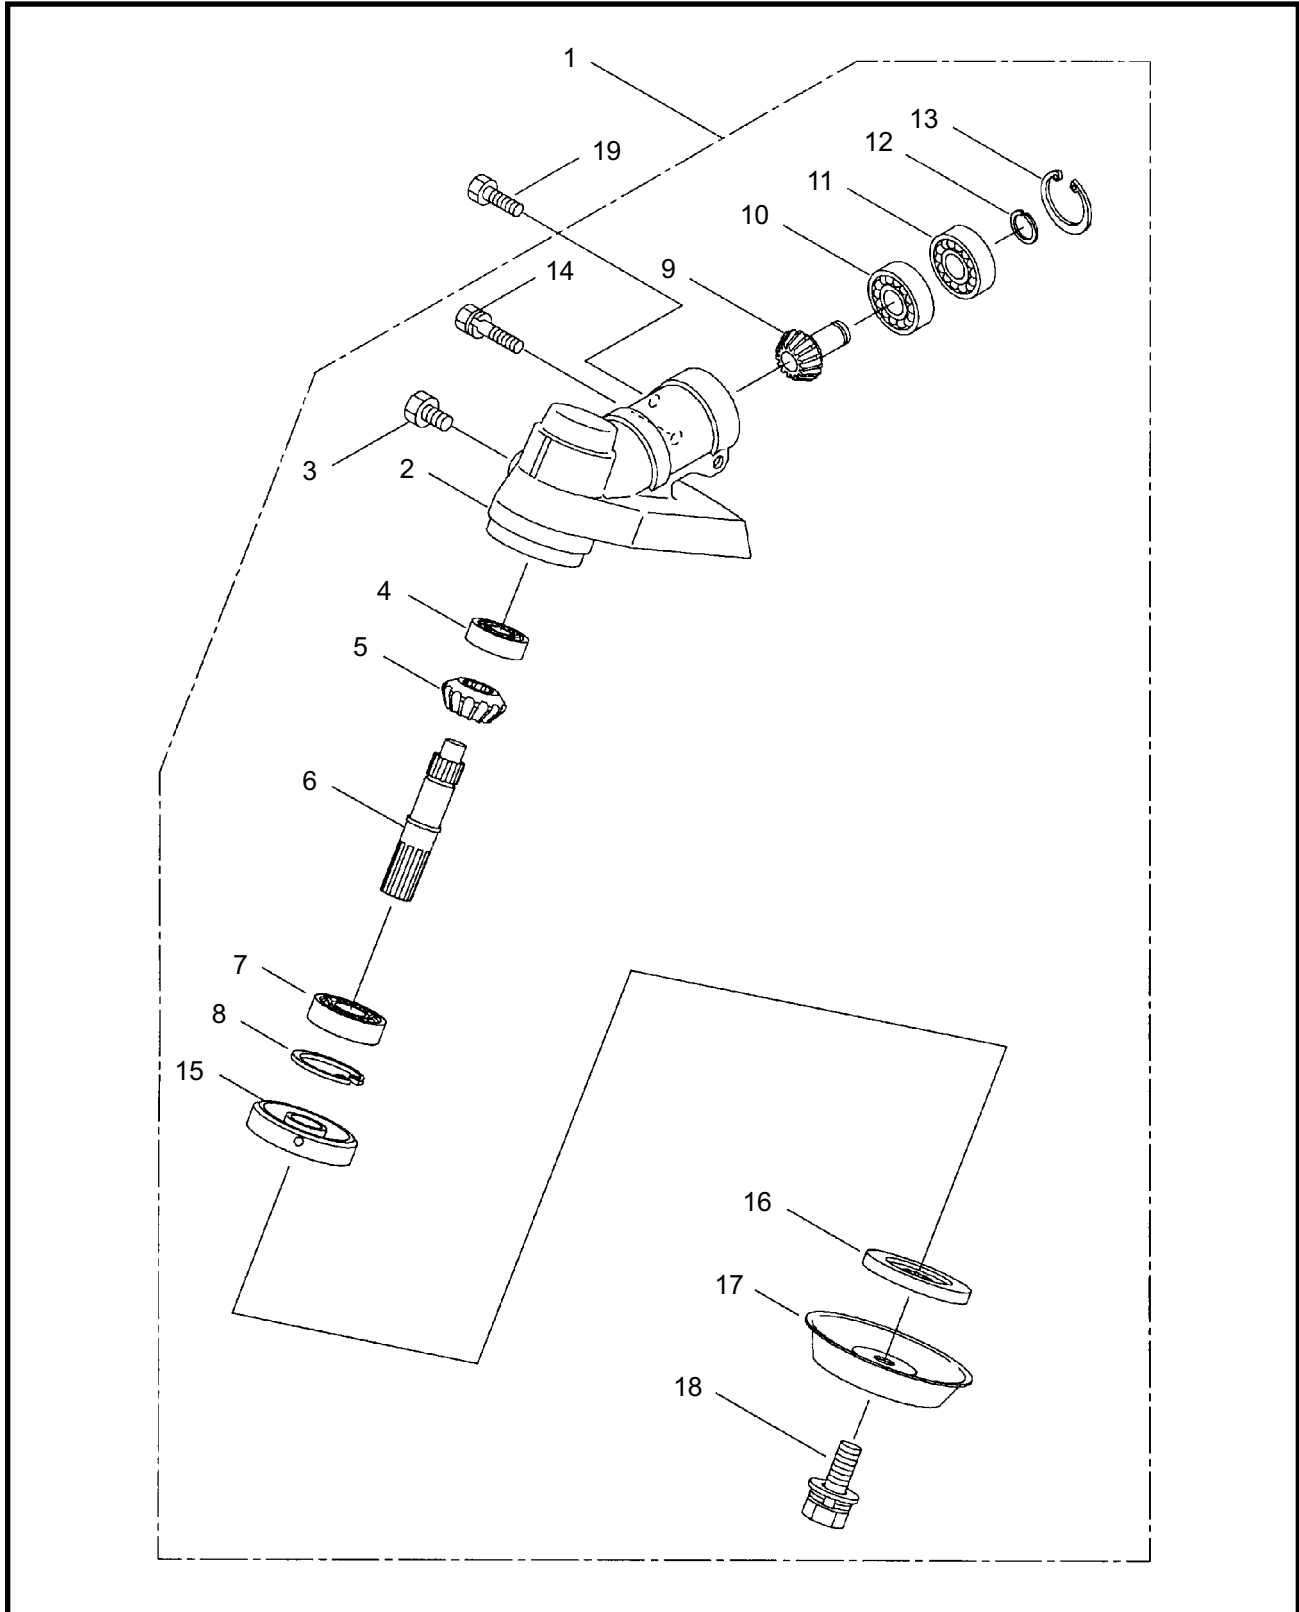

Maruyama. *E x t r a o r d i n a r y .*

2 ILLUSTRATED PARTS LIST
MBS329

MAIN BODY

REF #	PART #	DESCRIPTION	Q'TY.	NOTES
1	220202	Clutch Case Ass'y	1	Incl. 2-6
2	220203	Clutch Case	1	
3	055186	Snap Ring	1	
4	217659	Bearing	1	
5	016732	Snap Ring	1	
6	220052	Clutch Drum	1	
7	222530	Outer Ass'y	1	Incl. 8-11
8	222531	Outer	1	Incl. 9
9	215885	Cover	1	
10	011338	O-Ring	1	
11	211895	Inner Shaft	1	
12	215779	Driveshaft Tube	1	
13	222179	Driveshaft Ass'y	1	
14	214365	Joint Pipe Ass'y	1	Incl. 15
15	087786	Cap Screw	2	M5x25
16	215532	Shaft Grip	1	
17	218300	Throttle Trigger	1	
18	217501	Throttle Cable	1	
19	217498	Lead Wires	1	
20	216803	Plastic Tube	1	
21	210400	Band	1	
22	213750	Label	1	Caution
23	225269	Label	1	MBS329
24	214224	Loop Handle Ass'y	1	Incl. 25-28
25	213171	Packing	1	
26	222142	Screw	4	M5x28
27	081027	Nut	4	M5
28	212491	Stay	1	
29	217091	Safety Cover	1	
30	092562	Bolt	4	M5x10
31	817002	Bolt	5	M5x20

4 ILLUSTRATED PARTS LIST
MBS329

SUPPORT FRAME

REF #	PART #	DESCRIPTION	Q'TY.	NOTES
1	218153	Support Frame	1	
2	216417	Turn Bracket	1	
3	211644	Bearing Case	1	
4	151443	Bearing	1	
5	092578	Bolt	3	M5x10
6	211645	Buffer	3	
7	215230	Nut	6	
8	211969	Hanging Bracket Ass'y	1	Incl. 9
9	092579	Bolt	2	M5x12
10	214498	Pad	1	
11	210968	Bracket	2	
12	092580	Bolt	4	M5x12
13	084020	Nut	1	
14	211650	Knapsack Belt	1	

GEAR CASE

REF #	PART #	DESCRIPTION	Q'TY.	NOTES
1	220577	Gearcase Ass'y	1	Incl. 2-18
2	219077	Gearcase	1	
3	089884	Bolt	1	M8x10
4	210554	Bearing	1	
5	210555	Gear	1	
6	215762	Blade Shaft	1	
7	212999	Bearing	1	
8	055185	Snap Ring	1	
9	215544	Pinion Gear	1	
10	210560	Bearing	1	
11	217042	Bearing	1	
12	140269	Snap Ring	1	
13	140270	Snap Ring	1	
14	092561	Bolt	1	M5x25
15	212986	Boss Adapter	1	
16	140275	Clamping Washer	1	
17	215547	Stabilizer	1	
18	215610	Bolt	1	M8x22, Counterclockwise
19	089737	Bolt	1	M5x12