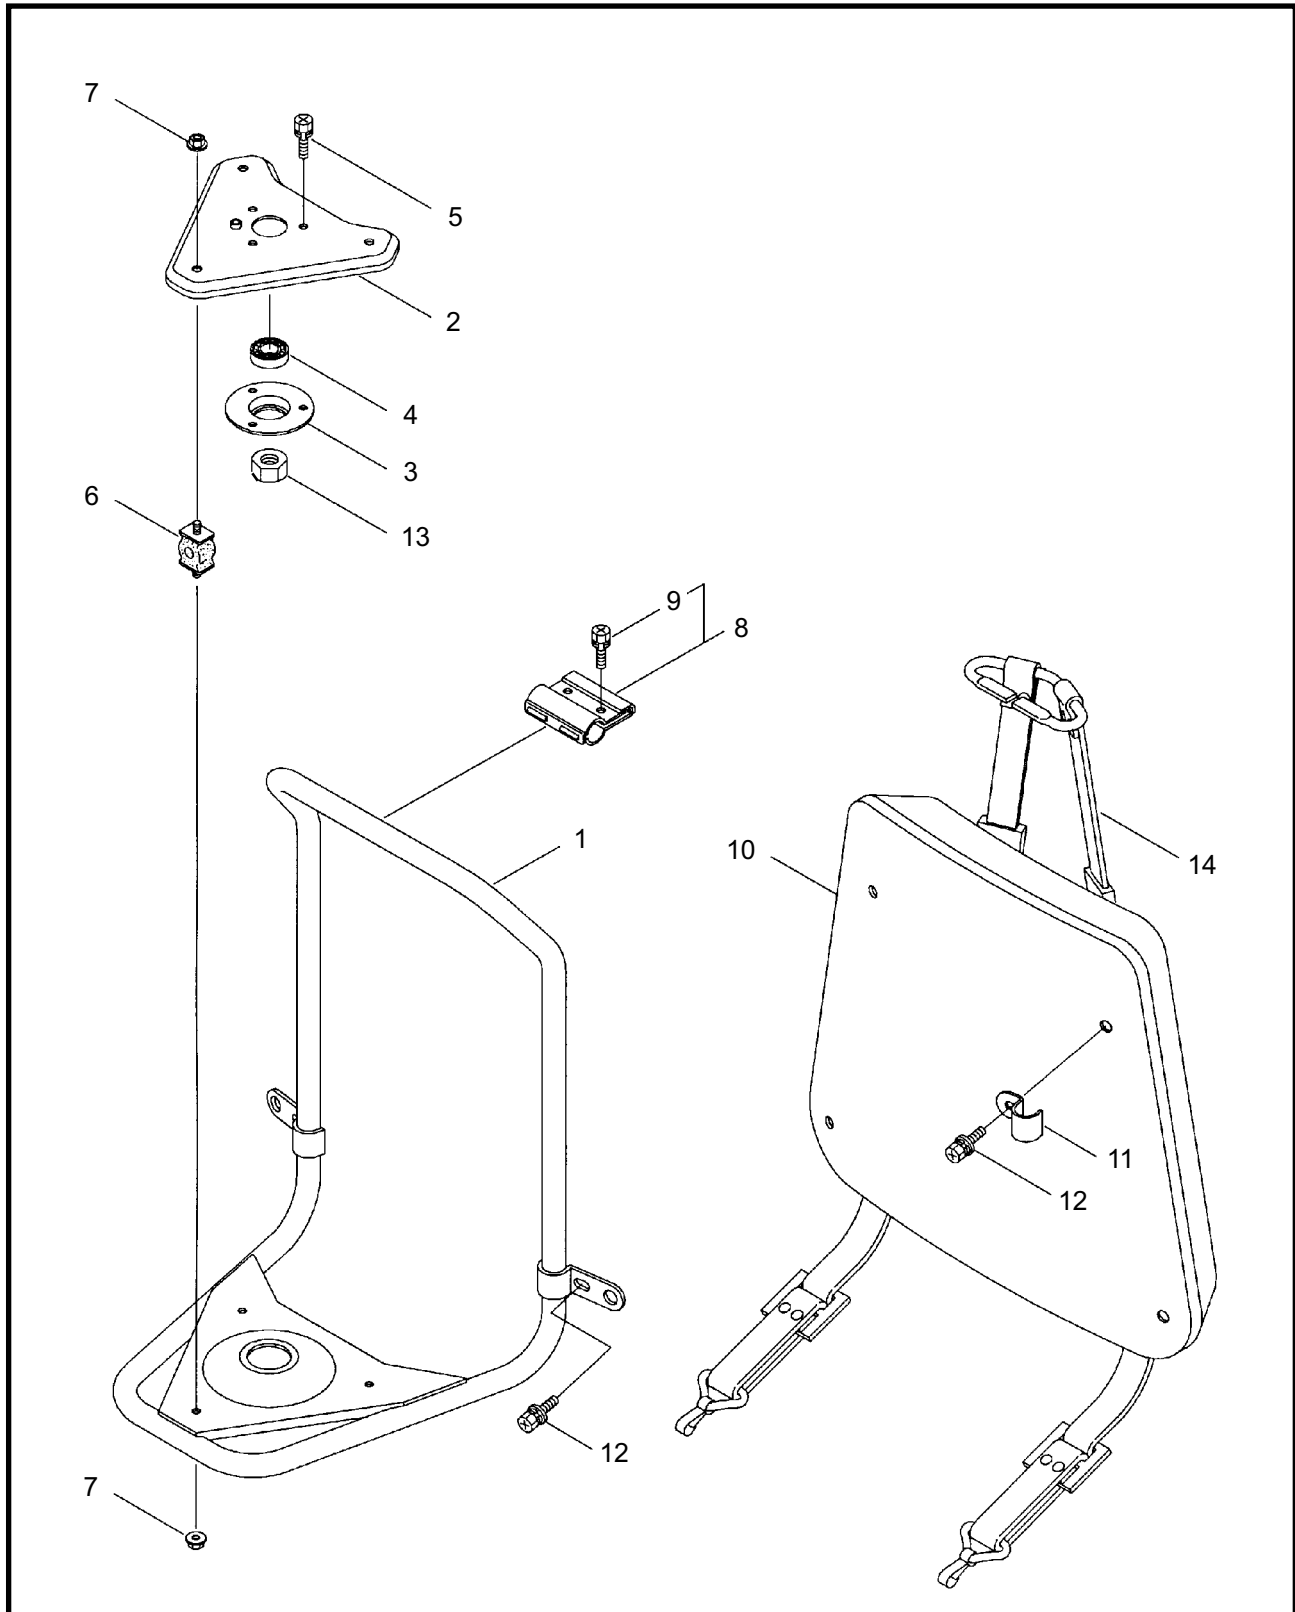

Maruyama. *E x t r a o r d i n a r y .*

2 ILLUSTRATED PARTS LIST
MBS329

MAIN BODY

REF #	PART #	DESCRIPTION	Q'TY.	NOTES
1	220202	Clutch Case Ass'y	1	Incl. 2-6
2	220203	Clutch Case	1	
3	055186	Snap Ring	1	
4	217659	Bearing	1	
5	016732	Snap Ring	1	
6	220052	Clutch Drum	1	
7	222530	Outer Ass'y	1	Incl. 8-11
8	222531	Outer	1	Incl. 9
9	215885	Cover	1	
10	011338	O-Ring	1	
11	211895	Inner Shaft	1	
12	215779	Driveshaft Tube	1	
13	222179	Driveshaft Ass'y	1	
14	214365	Joint Pipe Ass'y	1	Incl. 15
15	087786	Cap Screw	2	M5x25
16	215532	Shaft Grip	1	
17	218300	Throttle Trigger	1	
18	217501	Throttle Cable	1	
19	217498	Lead Wires	1	
20	216803	Plastic Tube	1	
21	210400	Band	1	
22	213750	Label	1	Caution
23	225269	Label	1	MBS329
24	214224	Loop Handle Ass'y	1	Incl. 25-28
25	213171	Packing	1	
26	222142	Screw	4	M5x28
27	081027	Nut	4	M5
28	212491	Stay	1	
29	217091	Safety Cover	1	
30	092562	Bolt	4	M5x10
31	817002	Bolt	5	M5x20

4 ILLUSTRATED PARTS LIST
MBS329

SUPPORT FRAME

REF #	PART #	DESCRIPTION	Q'TY.	NOTES
1	218153	Support Frame	1	
2	216417	Turn Bracket	1	
3	211644	Bearing Case	1	
4	151443	Bearing	1	
5	092578	Bolt	3	M5x10
6	211645	Buffer	3	
7	215230	Nut	6	
8	211969	Hanging Bracket Ass'y	1	Incl. 9
9	092579	Bolt	2	M5x12
10	214498	Pad	1	
11	210968	Bracket	2	
12	092580	Bolt	4	M5x12
13	084020	Nut	1	
14	211650	Knapsack Belt	1	

GEAR CASE

REF #	PART #	DESCRIPTION	Q'TY.	NOTES
1	220577	Gearcase Ass'y	1	Incl. 2-18
2	219077	Gearcase	1	
3	089884	Bolt	1	M8x10
4	210554	Bearing	1	
5	210555	Gear	1	
6	215762	Blade Shaft	1	
7	212999	Bearing	1	
8	055185	Snap Ring	1	
9	215544	Pinion Gear	1	
10	210560	Bearing	1	
11	217042	Bearing	1	
12	140269	Snap Ring	1	
13	140270	Snap Ring	1	
14	092561	Bolt	1	M5x25
15	212986	Boss Adapter	1	
16	140275	Clamping Washer	1	
17	215547	Stabilizer	1	
18	215610	Bolt	1	M8x22, Counterclockwise
19	089737	Bolt	1	M5x12