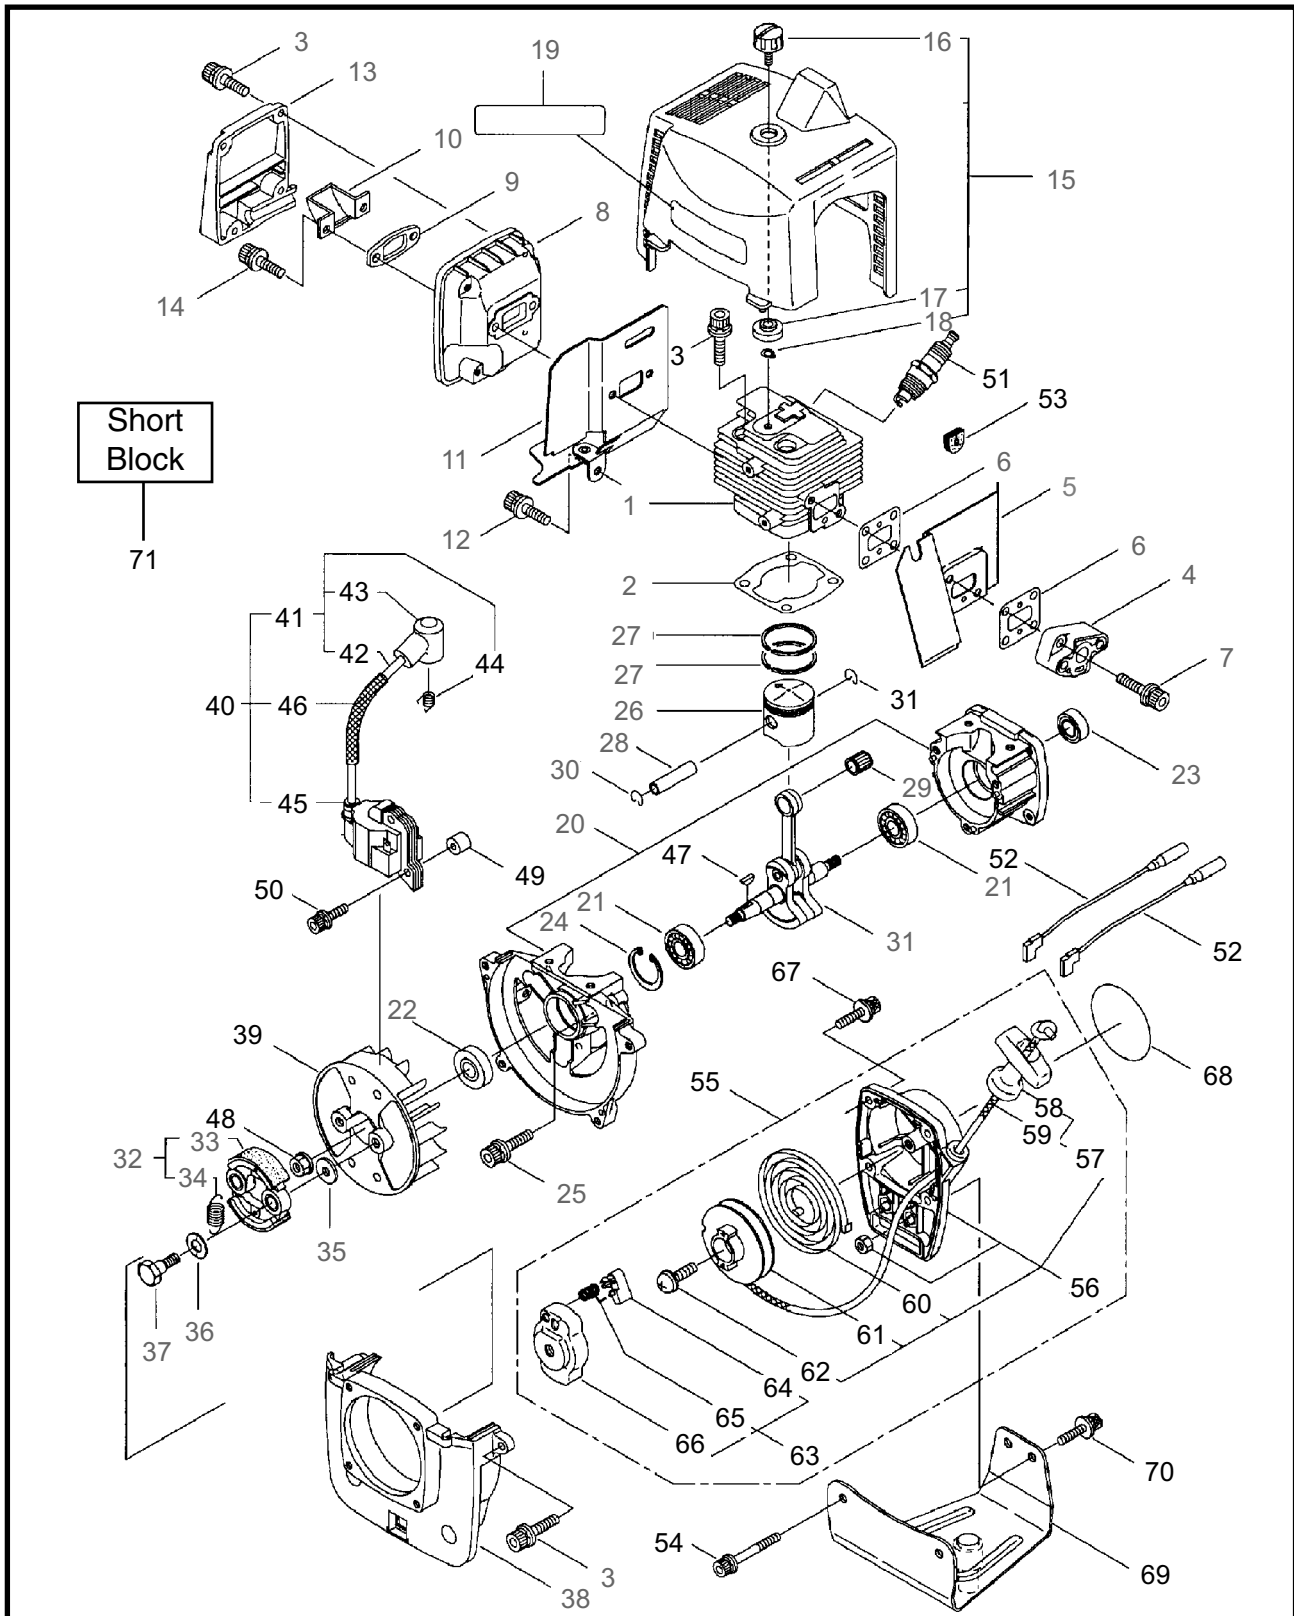

ENGINE

REF #	PART #	DESCRIPTION	Q'TY.	NOTES
39	261356	Rotor/Fan	1	
40	267173	Ignition Coil Ass'y	1	Incl. 41-46
41	267403	Spark Plug Wire Ass'y	1	Incl. 42-46
42	267404	Spark Plug Wire	1	
43	261074	Plug Boot	1	
44	261075	Connector	1	
45	261072	Cap	1	
46	269418	Insulator	1	
47	261076	Woodruff Key	1	
48	261417	Nut, Rotor	1	
49	261078	Spacer	2	
50	261256	Cap Screw	2	
51	261200	Spark Plug	1	NGK BPM6Y
52	267492	Lead	3	
53	261202	Grommet	1	
54	261999	Cap Screw	2	M5x40
55	262006	Recoil Starter Ass'y	1	Incl. 56-66
56	262039	Recoil Ass'y	1	Incl. 57-62
57	261723	Rope Ass'y	1	Incl. 58,59
58	261725	Starter Grip	1	
59	261724	Starter Rope	2	3x890L
60	261721	Spiral Spring	1	
61	261720	Pulley	1	
62	262922	Screw	1	
63	263475	Starter Pawl Ass'y	1	Incl. 64-66
64	263477	Pawl	1	
65	261728	Return Spring	1	
66	263476	Pawl Case	1	
67	261257	Cap Screw	4	M4x16
68	264525	Label	1	MARUYAMA
69	261936	Bracket	1	
70	261607	Cap Screw	2	M5x16
71	814792	Short Block