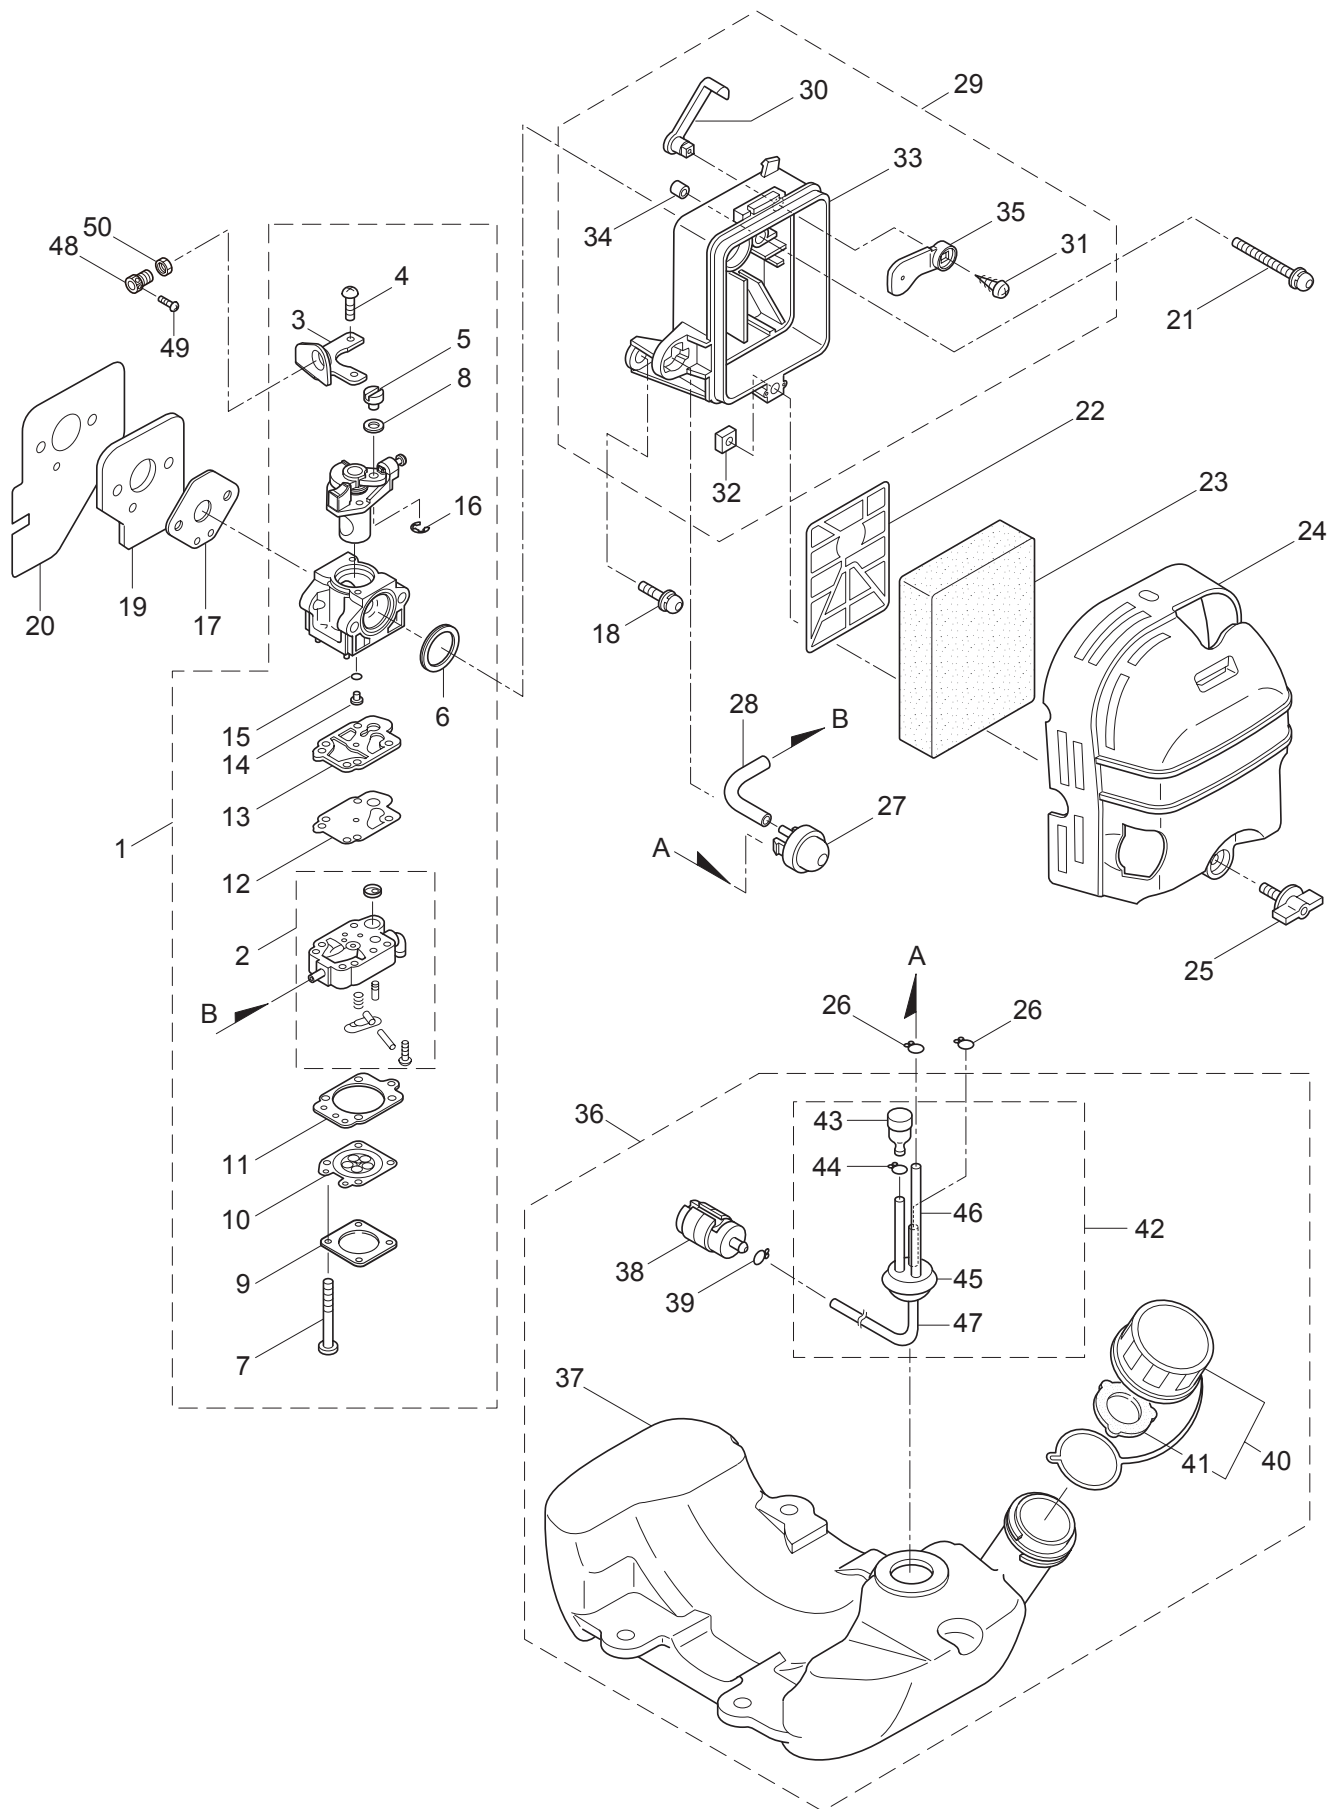

4. MAG500RS CARBURETOR, FUEL TANK

Ref. No.	Part No.	Part Name	Q'ty	Remarks
4-1	284109	Carburetor Ass'y	1	Incl.2-16 New gasket required
4-2	283124	Pump Body	1	
4-3	264677	Bracket	1	
4-4	261875	Screw	2	
4-5	261658	Swivel	1	
4-6	261657	Packing	1	
4-7	263737	Screw	4	
4-8	264678	Washer	1	
4-9	263726	Cover Plate	1	
4-10	283905	Diaphragm, Meterring	1	
4-11	263727	Gasket	1	
4-12	262994	Diaphragm,Fuel Pump	1	
4-13	282576	Gasket	1	
4-14	283125	Main Jet	1	
4-15	261871	O-Ring	1	
4-16	261876	E-Ring	1	
4-17	282301	Gasket	1	
4-18	264807	Cap Screw	1	M5x16
4-19	283086	Divider	1	
4-20	283087	Gasket	1	
4-21	262720	Cap Screw	2	M5x55
4-22	282481	Plate	1	
4-23	282306	Element	1	
4-24	282307	Cleaner Cover	1	
4-25	281438	Knob	1	
4-26	261117	Clip	2	
4-27	282299	Pump	1	
4-28	282512	Fuel Pipe	1	
4-29	282302	Case Ass'y	1	Incl.30-35
4-30	282305	Lever	1	
4-31	269032	Screw	1	
4-32	269423	Nut	1	
4-33	282303	Case Body	1	
4-34	282484	Sleeve	3	
4-35	282304	Valve	1	
4-36	282309	Fuel Tank Ass'y	1	Incl.37-47
4-37	282310	Fuel Tank	1	
4-38	267328	Fuel Filter Ass'y	1	
4-39	261117	Clip	1	
4-40	281564	Fuel Tank Cap Ass'y	1	Incl.41
4-41	269377	Gasket	1	
4-42	282312	Fuel Pipe Ass'y	1	Incl.43-47
4-43	261590	Breather	1	
4-44	261117	Clip	1	
4-45	268065	Grommet	1