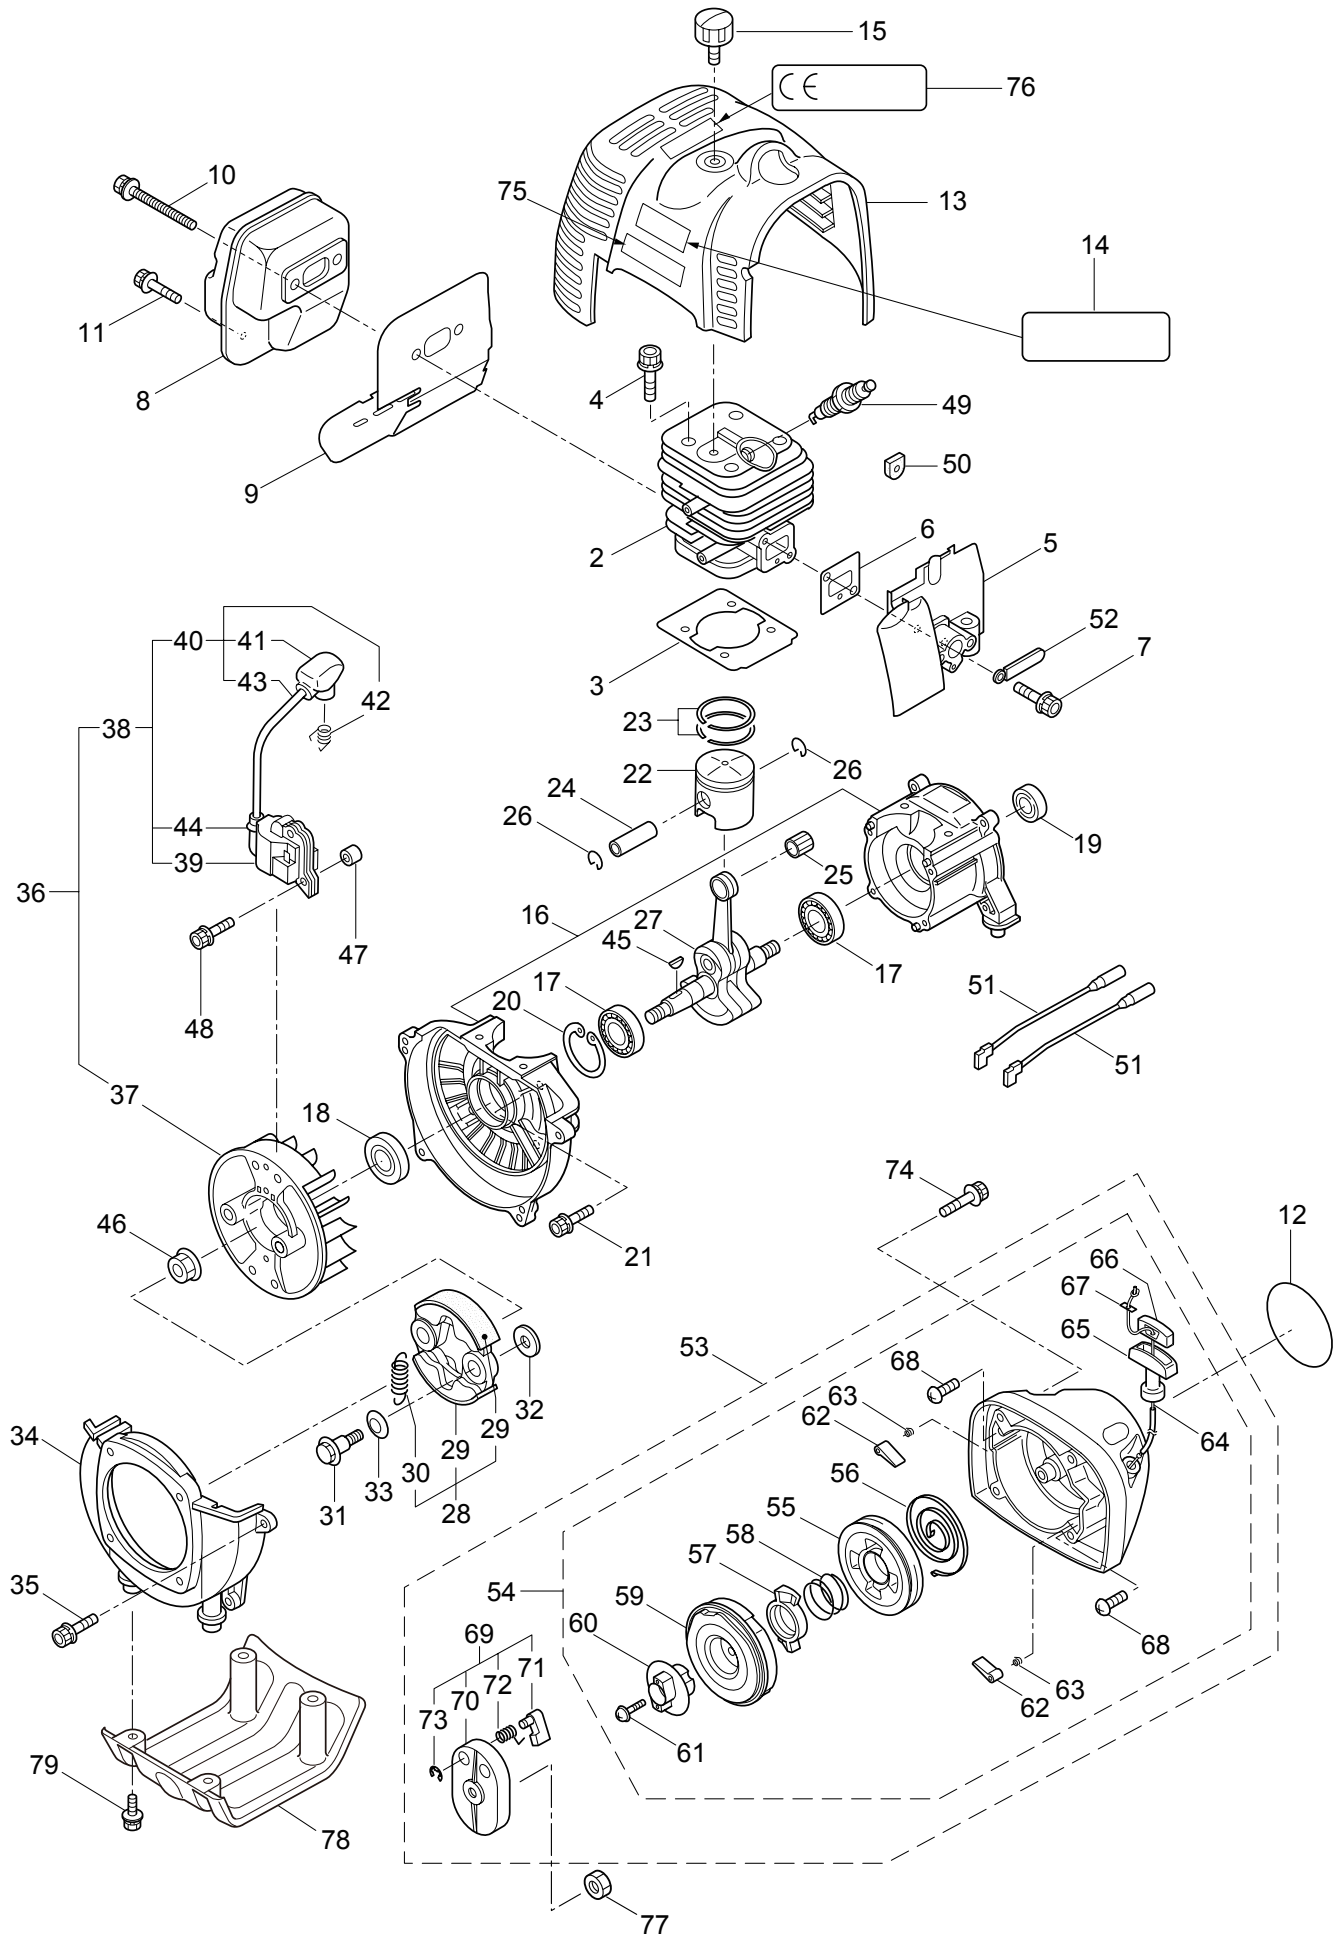

1. MAG500RS FRAME, GEARCASE

Ref. No.	Part No.	Part Name	Q'ty	Remarks
1-46	230656	Body-L	1	
1-47	230657	Lever	1	
1-48	230658	Spring	1	
1-49	230659	Lever-S	1	
1-50	230035	Spring	1	
1-51	230660	Lever	1	
1-52	230037	Switch	1	
1-53	230038	Screw	4	
1-54	230039	Cable Comp.	1	
1-55	230661	Cord Comp.	2	
1-56	230041	Tube	1	
1-57	230042	Band	2	
1-58	230043	Bolt	2	
1-59	230662	Nut	2	M5
1-60	092552	Bolt	4	M6x20
1-61	229856	Drum	1	
1-62	229955	Label	1	MAG500RS
1-63	229951	Label	1	CAUTION
1-64	228043	Label	1	

Ref. No.	Part No.	Part Name	Q'ty	Remarks
3-1	858547	Engine	1	NE500/17
3-2	283076	Cylinder	1	New gasket required
3-3	282259	Gasket	1	
3-4	261612	Cap Screw	4	M5x30
3-5	282261	Insulator	1	New gasket required
3-6	282262	Gasket	1	
3-7	267290	Cap Screw	2	M5x20
3-8	282264	Muffler Comp.	1	
3-9	282271	Gasket	1	
3-10	266713	Cap Screw	2	M5x60
3-11	283315	Screw	1	M5x12W-12
3-12	283284	Label	1	REVERSE2/NE500
3-13	282274	Top Cover	1	
3-14	265694	Label	1	
3-15	262556	Knob	1	
3-16	282277	Crankcase	1	
3-17	262658	Bearing	2	#6202C3
3-18	262660	Oil Seal	1	TC15357
3-19	262565	Oil Seal	1	ISCD15257
3-20	012380	Snap Ring	1	#35
3-21	261612	Cap Screw	4	M5x30
3-22	283078	Piston	1	
3-23	282941	Piston Ring	2	(2)Required
3-24	262749	Piston Pin	1	
3-25	262659	Bearing,Needle	1	KTV111414EG01B2
3-26	262479	Clip,Piston Pin	2	
3-27	283038	Crankshaft/Conn.Rod Ass'y	1	
3-28	282743	Clutch Ass'y	1	Incl.29,30
3-29	282624	Clutch Shoe	2	(2)required
3-30	263617	Spring,Clutch	1	2.3-44.8L
3-31	283671	Cap Screw	2	M8x1.25
3-32	262683	Washer	2	8x22xt1.2
3-33	262682	Wave Washer	2	
3-34	282285	Fan Cover	1	
3-35	261250	Cap Screw	4	M5x20
3-36	284947	Magneto Ass'y	1	Incl.37-44
3-37	284948	Rotor/Fan	1	
3-38	282289	Ignition Coil Ass'y	1	Incl.39-44
3-39	267572	Coil	1	
3-40	282290	Spark Plug Wire Ass'y	1	Incl.41-43
3-41	282292	Plug Boot	1	
3-42	261075	Connector	1	
3-43	282291	Spark Plug Wire	1	
3-44	261072	Cap	1	
3-45	261076	Woodruff Key	1	3x10