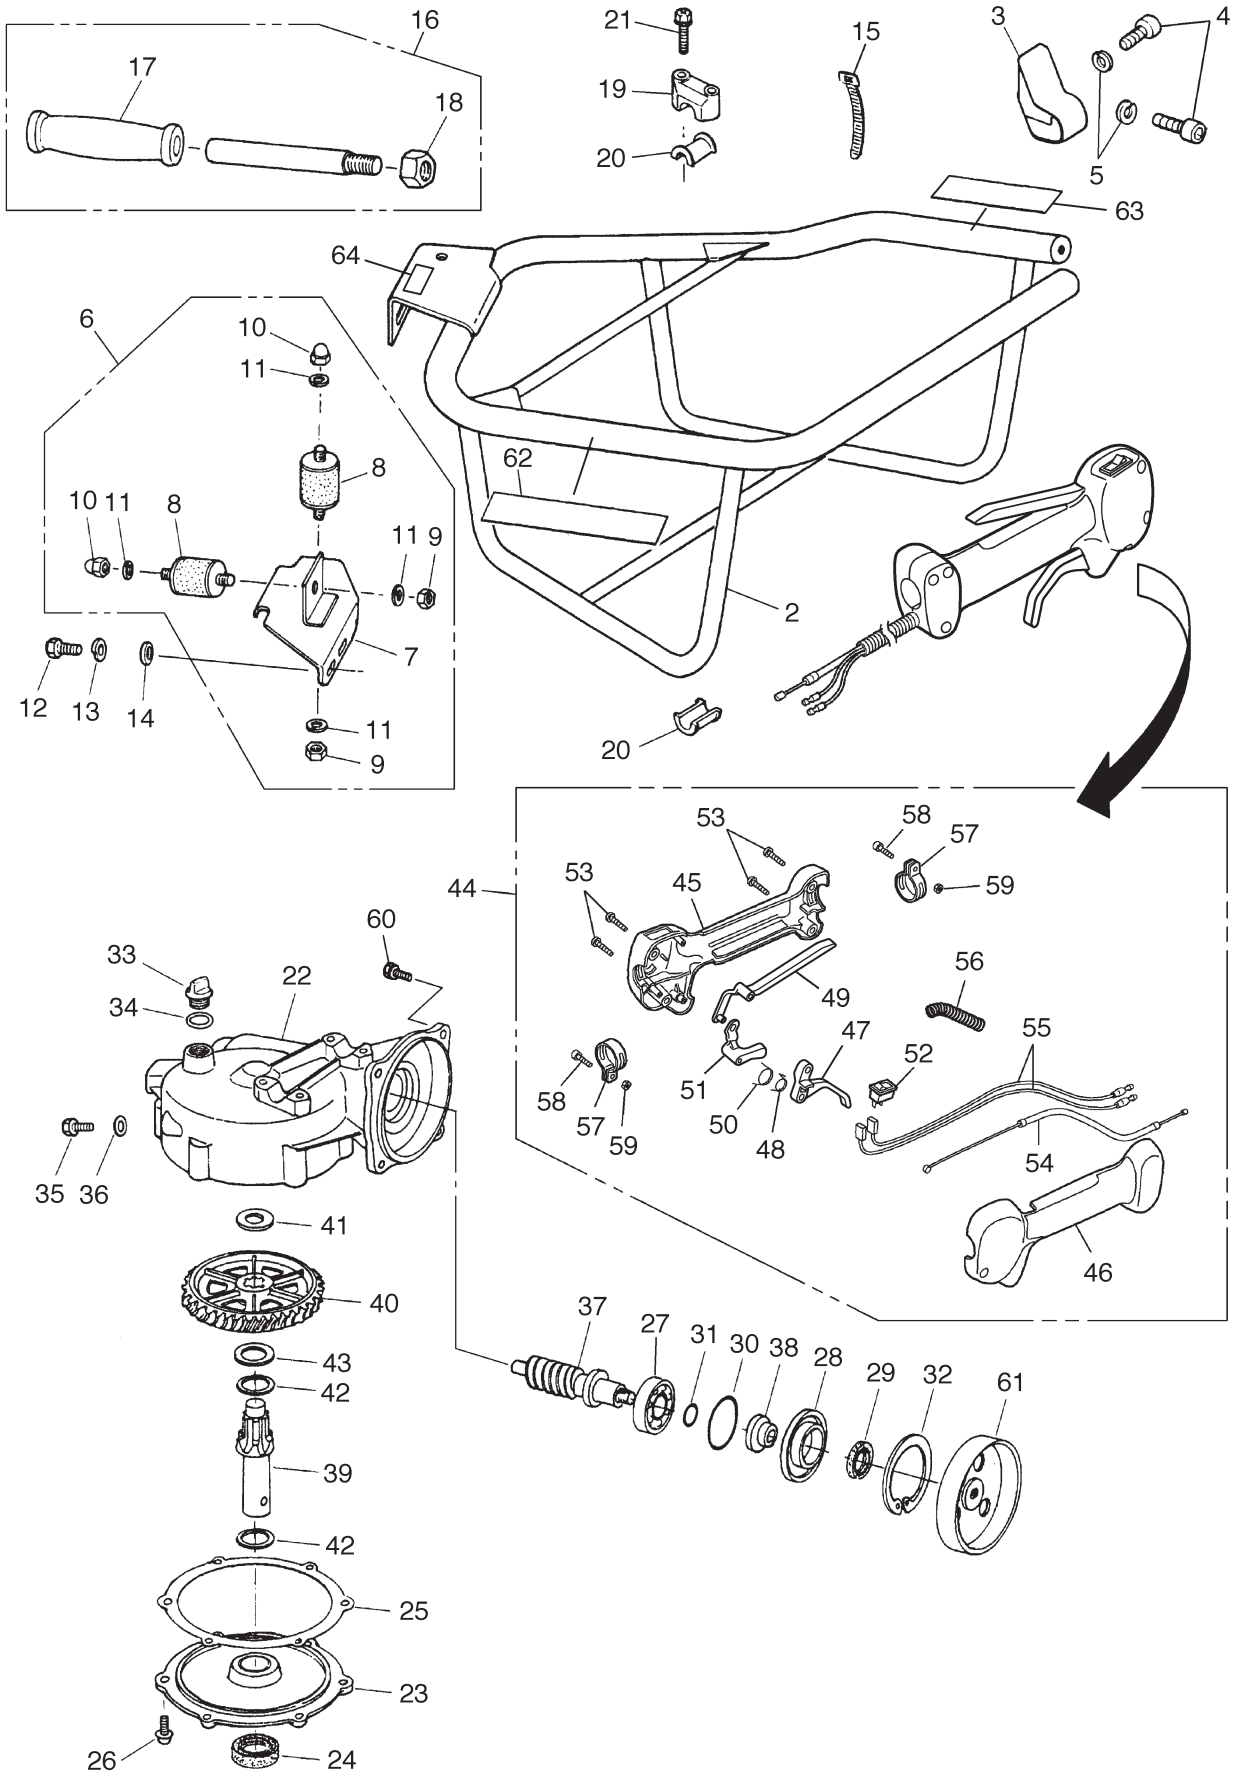

Ref. No.	Part No.	Part Name	Q'ty	Remarks
1-1	363578	MAG500RS	1	
1-2	230000	Frame	1	
1-3	230001	Bracket, Frame	1	
1-4	087925	Bolt	2	M10x25
1-5	126231	Spring Washer	2	M10
1-6	229993	Bracket Ass'y	1	Incl.7-11
1-7	229994	Bracket	1	
1-8	229995	Mount	2	
1-9	081030	Nut	2	M6
1-10	229996	Nut	2	M6
1-11	126568	Spring Washer	4	M6
1-12	229997	Bolt	2	M6x20
1-13	229998	Spring Washer	2	M6
1-14	229999	Washer	2	
1-15	230002	Band	1	
1-16	230003	Handle Comp.	1	Incl.17,18
1-17	230004	Grip	1	
1-18	081069	Nut	1	M14
1-19	230005	Holder	2	
1-20	230006	Spacer	4	
1-21	092556	Bolt	4	M6x30
1-22	230008	Gearcase Comp.	1	
1-23	230009	Cover Comp.	1	
1-24	230010	Oil Seal	1	
1-25	230011	Gasket	1	
1-26	092001	Screw	6	M6x20
1-27	230012	Bearing	1	
1-28	230013	Retainer	1	
1-29	230014	Oil Seal	1	
1-30	230015	O-Ring	1	
1-31	230016	O-Ring	1	
1-32	056967	Snap Ring	1	#62
1-33	230017	Plug	1	
1-34	230018	O-Ring	1	
1-35	230019	Bolt	1	M6x10
1-36	230020	Gasket	1	
1-37	230021	Worm	1	
1-38	230022	Collor	1	
1-39	230023	Shaft	1	
1-40	230024	Wheel	1	
1-41	230025	Washer	1	
1-42	230026	Washer	2	
1-43	230027	Shim	0~3	
1-44	230654	Grip Ass'y	1	Incl.45-59
1-45	230655	Body-R	1	

1. MAG500RS FRAME, GEARCASE

Ref. No.	Part No.	Part Name	Q'ty	Remarks
1-46	230656	Body-L	1	
1-47	230657	Lever	1	
1-48	230658	Spring	1	
1-49	230659	Lever-S	1	
1-50	230035	Spring	1	
1-51	230660	Lever	1	
1-52	230037	Switch	1	
1-53	230038	Screw	4	
1-54	230039	Cable Comp.	1	
1-55	230661	Cord Comp.	2	
1-56	230041	Tube	1	
1-57	230042	Band	2	
1-58	230043	Bolt	2	
1-59	230662	Nut	2	M5
1-60	092552	Bolt	4	M6x20
1-61	229856	Drum	1	
1-62	229955	Label	1	MAG500RS
1-63	229951	Label	1	CAUTION
1-64	228043	Label	1	