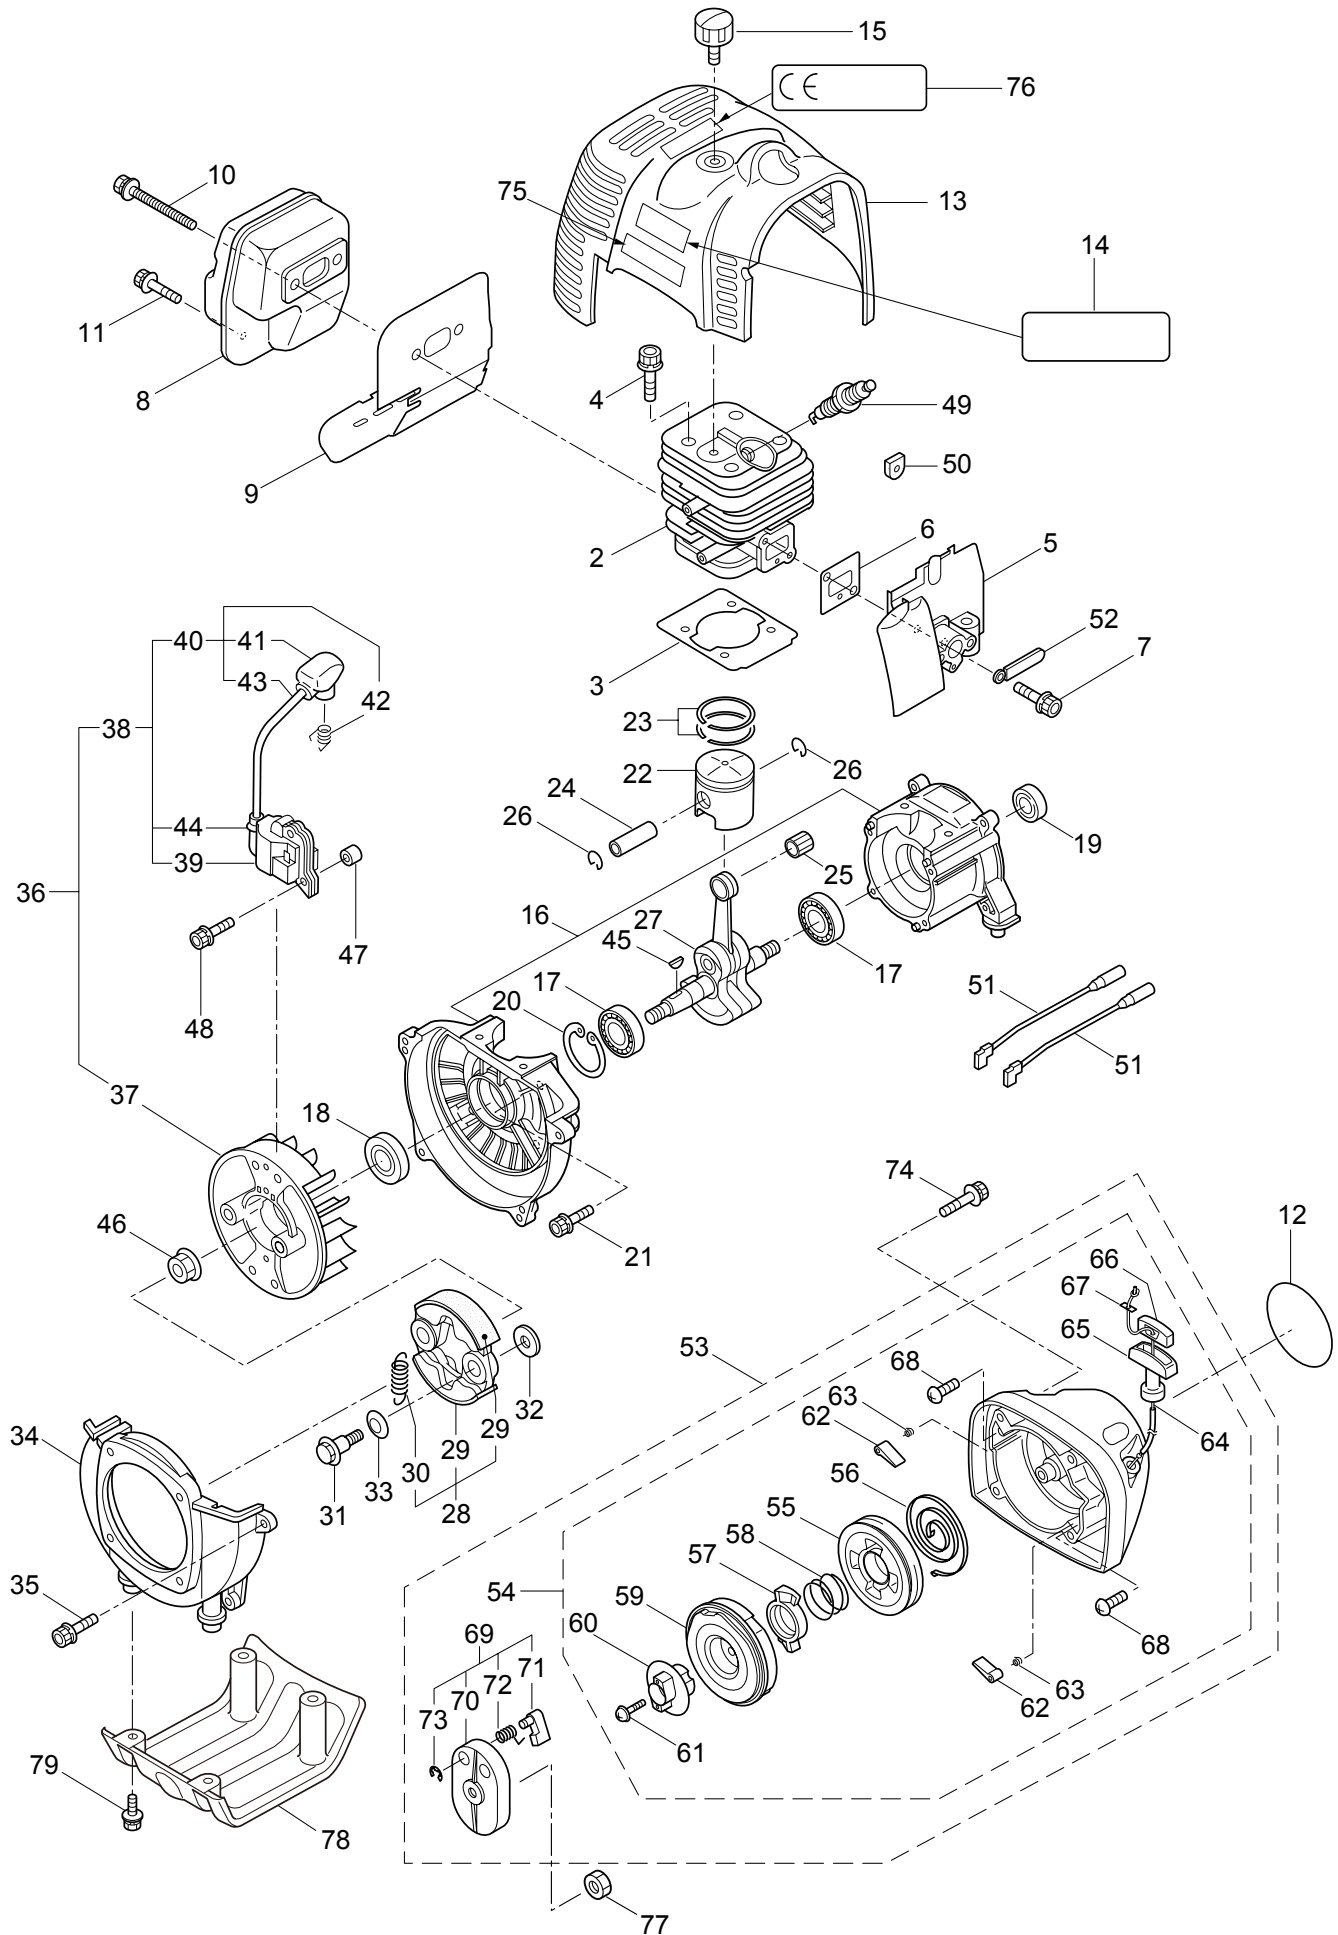

3. MAG500RS ENGINE

Ref. No.	Part No.	Part Name	Q'ty	Remarks
3-46	262731	Nut,Rotor	1	M10
3-47	280381	Spacer	2	
3-48	283669	Cap Screw	2	M4x25
3-49	262483	Spark Plug	1	NGK BPMR6Y
3-50	281172	Grommet	1	
3-51	267492	Lead	2	130L
3-52	264588	Clamp	1	
3-53	282294	Recoil Starter Ass'y	1	Incl.54-73
3-54	282295	Starter Ass'y	1	Incl.55-68
3-55	280994	Pulley	1	
3-56	280995	Spiral Spring	1	
3-57	280996	Pawl	1	
3-58	280997	Return Spring	1	
3-59	283123	Spring Comp.	1	
3-60	280999	Plate	1	
3-61	281000	Set Screw	1	
3-62	281001	Pawl	2	
3-63	281002	Return Spring	2	
3-64	281004	Starter Rope	1	
3-65	262633	Starter Grip	1	
3-66	262981	Cap	1	
3-67	281005	Rope Stopper	1	
3-68	282622	Screw	2	
3-69	282623	Starter Pulley Ass'y	1	Incl.70-73
3-70	282282	Starter Pulley	1	
3-71	262636	Pawl	2	
3-72	262637	Return Spring	2	
3-73	262638	E-Ring	2	
3-74	261607	Cap Screw	4	M5x16
3-75	262714	Label	1	MARUYAMA
3-76	267561	Label	1	
3-77	081040	Nut	1	M8
3-78	282317	Stand	1	
3-79	281714	Cap Screw	4	M5x20