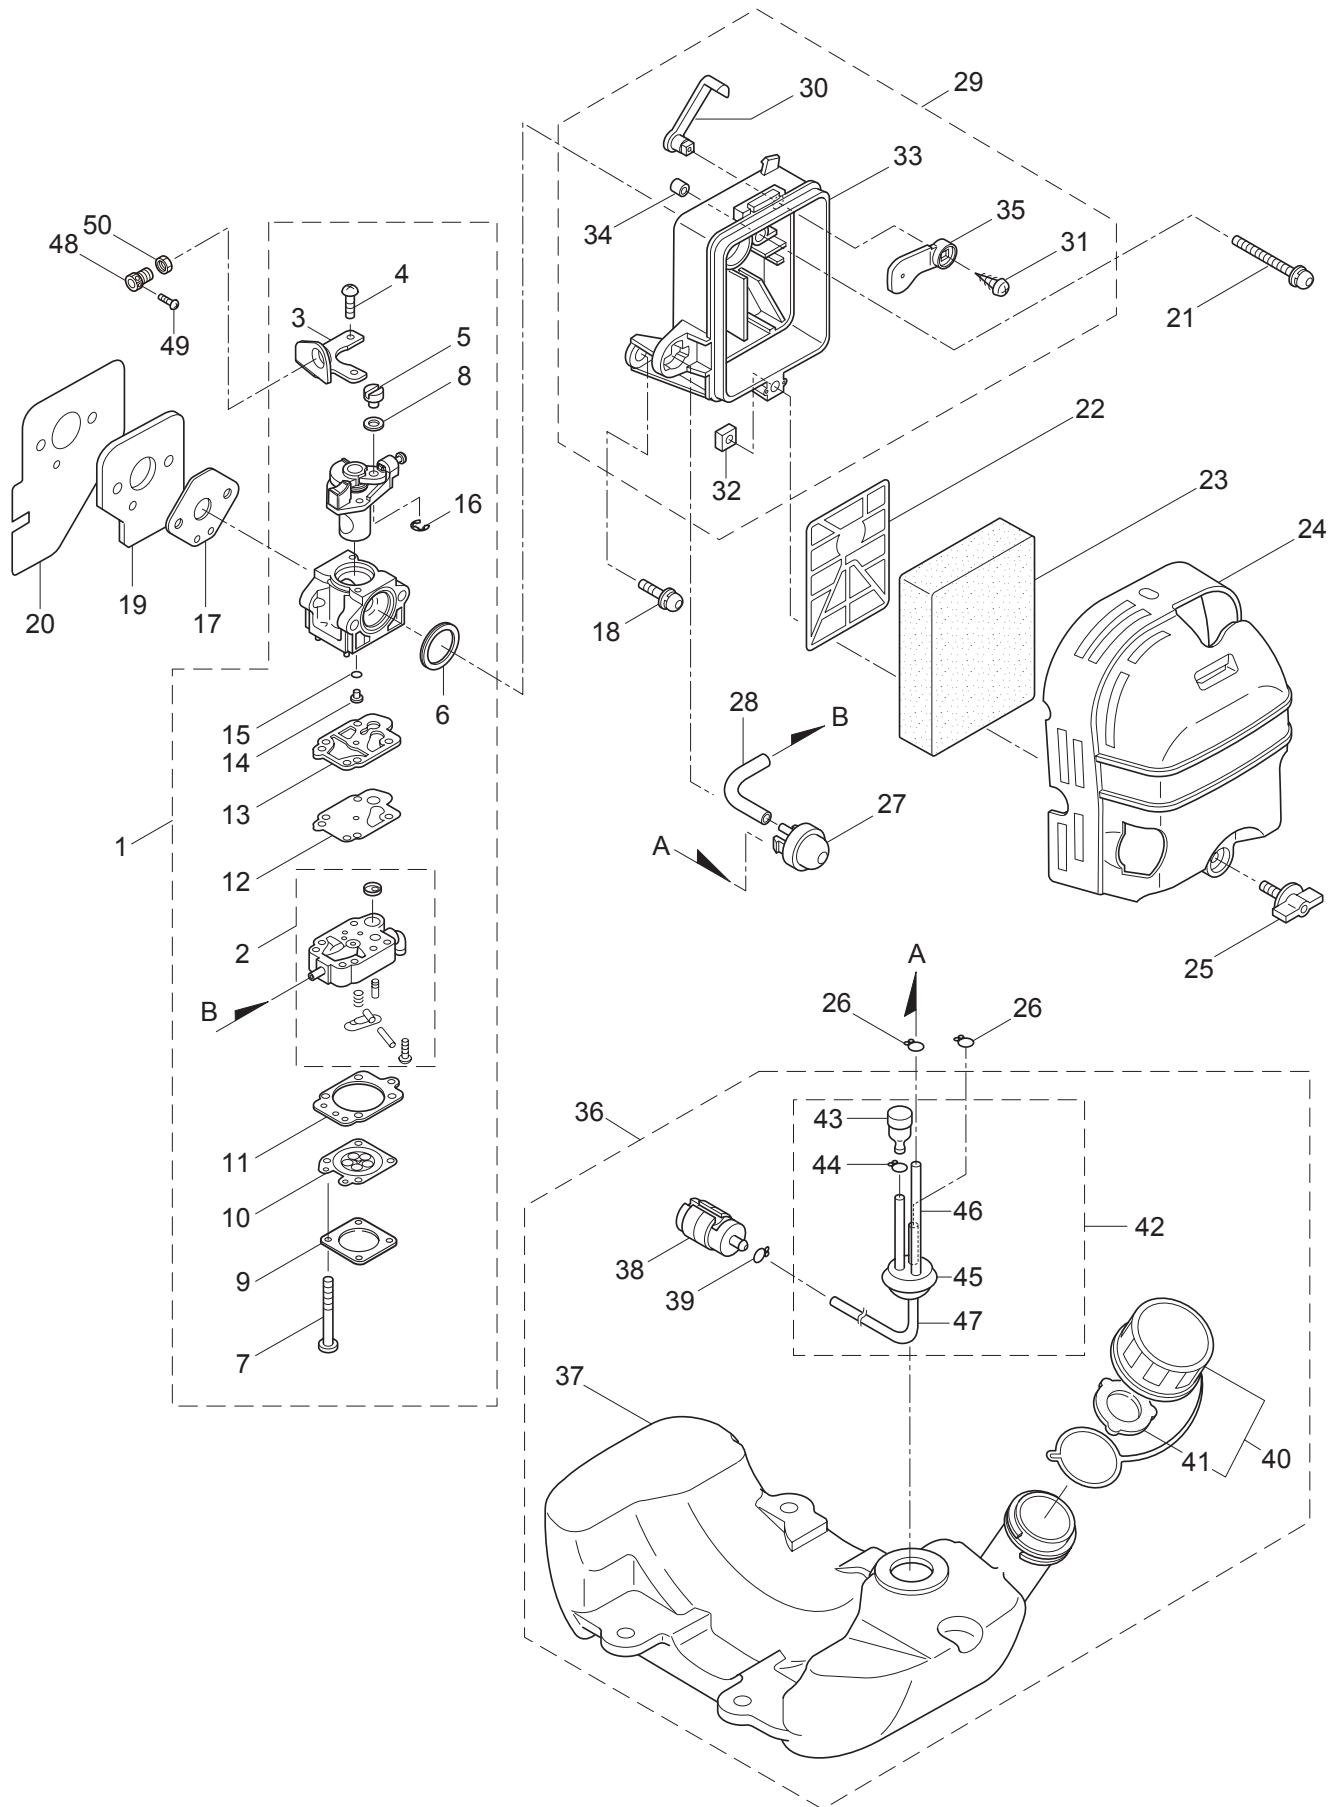

4. MAG500RS
CARBURETOR, FUEL TANK

Ref. No.	Part No.	Part Name	Q'ty	Remarks
4-46	282511	Return Pipe	1	
4-47	262649	Fuel Pipe	1	
4-48	230044	Screw	1	
4-49	230045	Screw	1	
4-50	127218	Nut	1	M6