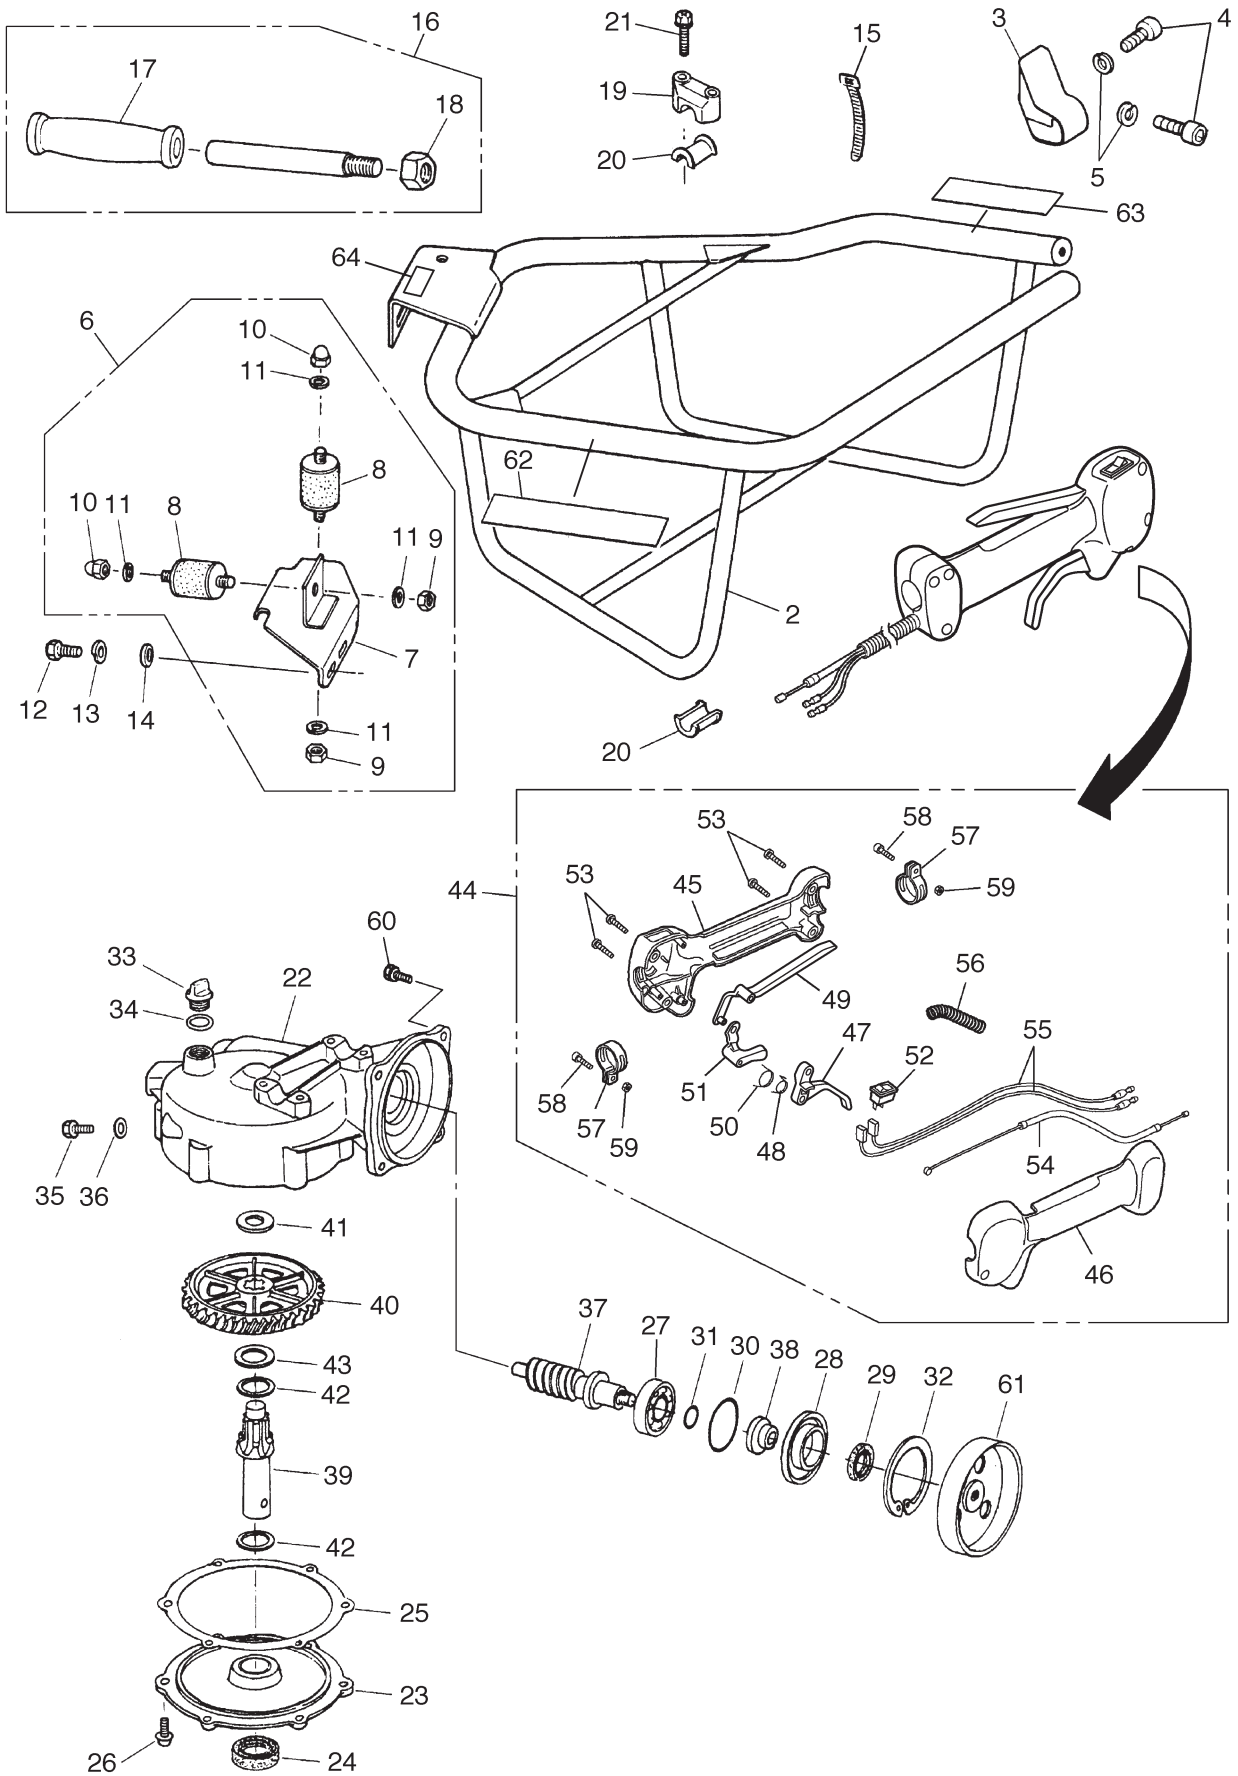

Ref. No.	Part No.	Part Name	Q'ty	Remarks
1-1	363578	MAG500RS	1	
1-2	230000	Frame	1	
1-3	230001	Bracket, Frame	1	
1-4	087925	Bolt	2	M10x25
1-5	126231	Spring Washer	2	M10
1-6	229993	Bracket Ass'y	1	Incl.7-11
1-7	229994	Bracket	1	
1-8	229995	Mount	2	
1-9	081030	Nut	2	M6
1-10	229996	Nut	2	M6
1-11	126568	Spring Washer	4	M6
1-12	229997	Bolt	2	M6x20
1-13	229998	Spring Washer	2	M6
1-14	229999	Washer	2	
1-15	230002	Band	1	
1-16	230003	Handle Comp.	1	Incl.17,18
1-17	230004	Grip	1	
1-18	081069	Nut	1	M14
1-19	230005	Holder	2	
1-20	230006	Spacer	4	
1-21	092556	Bolt	4	M6x30
1-22	230008	Gearcase Comp.	1	
1-23	230009	Cover Comp.	1	
1-24	230010	Oil Seal	1	
1-25	230011	Gasket	1	
1-26	092001	Screw	6	M6x20
1-27	230012	Bearing	1	
1-28	230013	Retainer	1	
1-29	230014	Oil Seal	1	
1-30	230015	O-Ring	1	
1-31	230016	O-Ring	1	
1-32	056967	Snap Ring	1	#62
1-33	230017	Plug	1	
1-34	230018	O-Ring	1	
1-35	230019	Bolt	1	M6x10
1-36	230020	Gasket	1	
1-37	230021	Worm	1	
1-38	230022	Collor	1	
1-39	230023	Shaft	1	
1-40	230024	Wheel	1	
1-41	230025	Washer	1	
1-42	230026	Washer	2	
1-43	230027	Shim	0~3	
1-44	230654	Grip Ass'y	1	Incl.45-59
1-45	230655	Body-R	1	

1. MAG500RS FRAME, GEARCASE

Ref. No.	Part No.	Part Name	Q'ty	Remarks
1-46	230656	Body-L	1	
1-47	230657	Lever	1	
1-48	230658	Spring	1	
1-49	230659	Lever-S	1	
1-50	230035	Spring	1	
1-51	230660	Lever	1	
1-52	230037	Switch	1	
1-53	230038	Screw	4	
1-54	230039	Cable Comp.	1	
1-55	230661	Cord Comp.	2	
1-56	230041	Tube	1	
1-57	230042	Band	2	
1-58	230043	Bolt	2	
1-59	230662	Nut	2	M5
1-60	092552	Bolt	4	M6x20
1-61	229856	Drum	1	
1-62	229955	Label	1	MAG500RS
1-63	229951	Label	1	CAUTION
1-64	228043	Label	1	