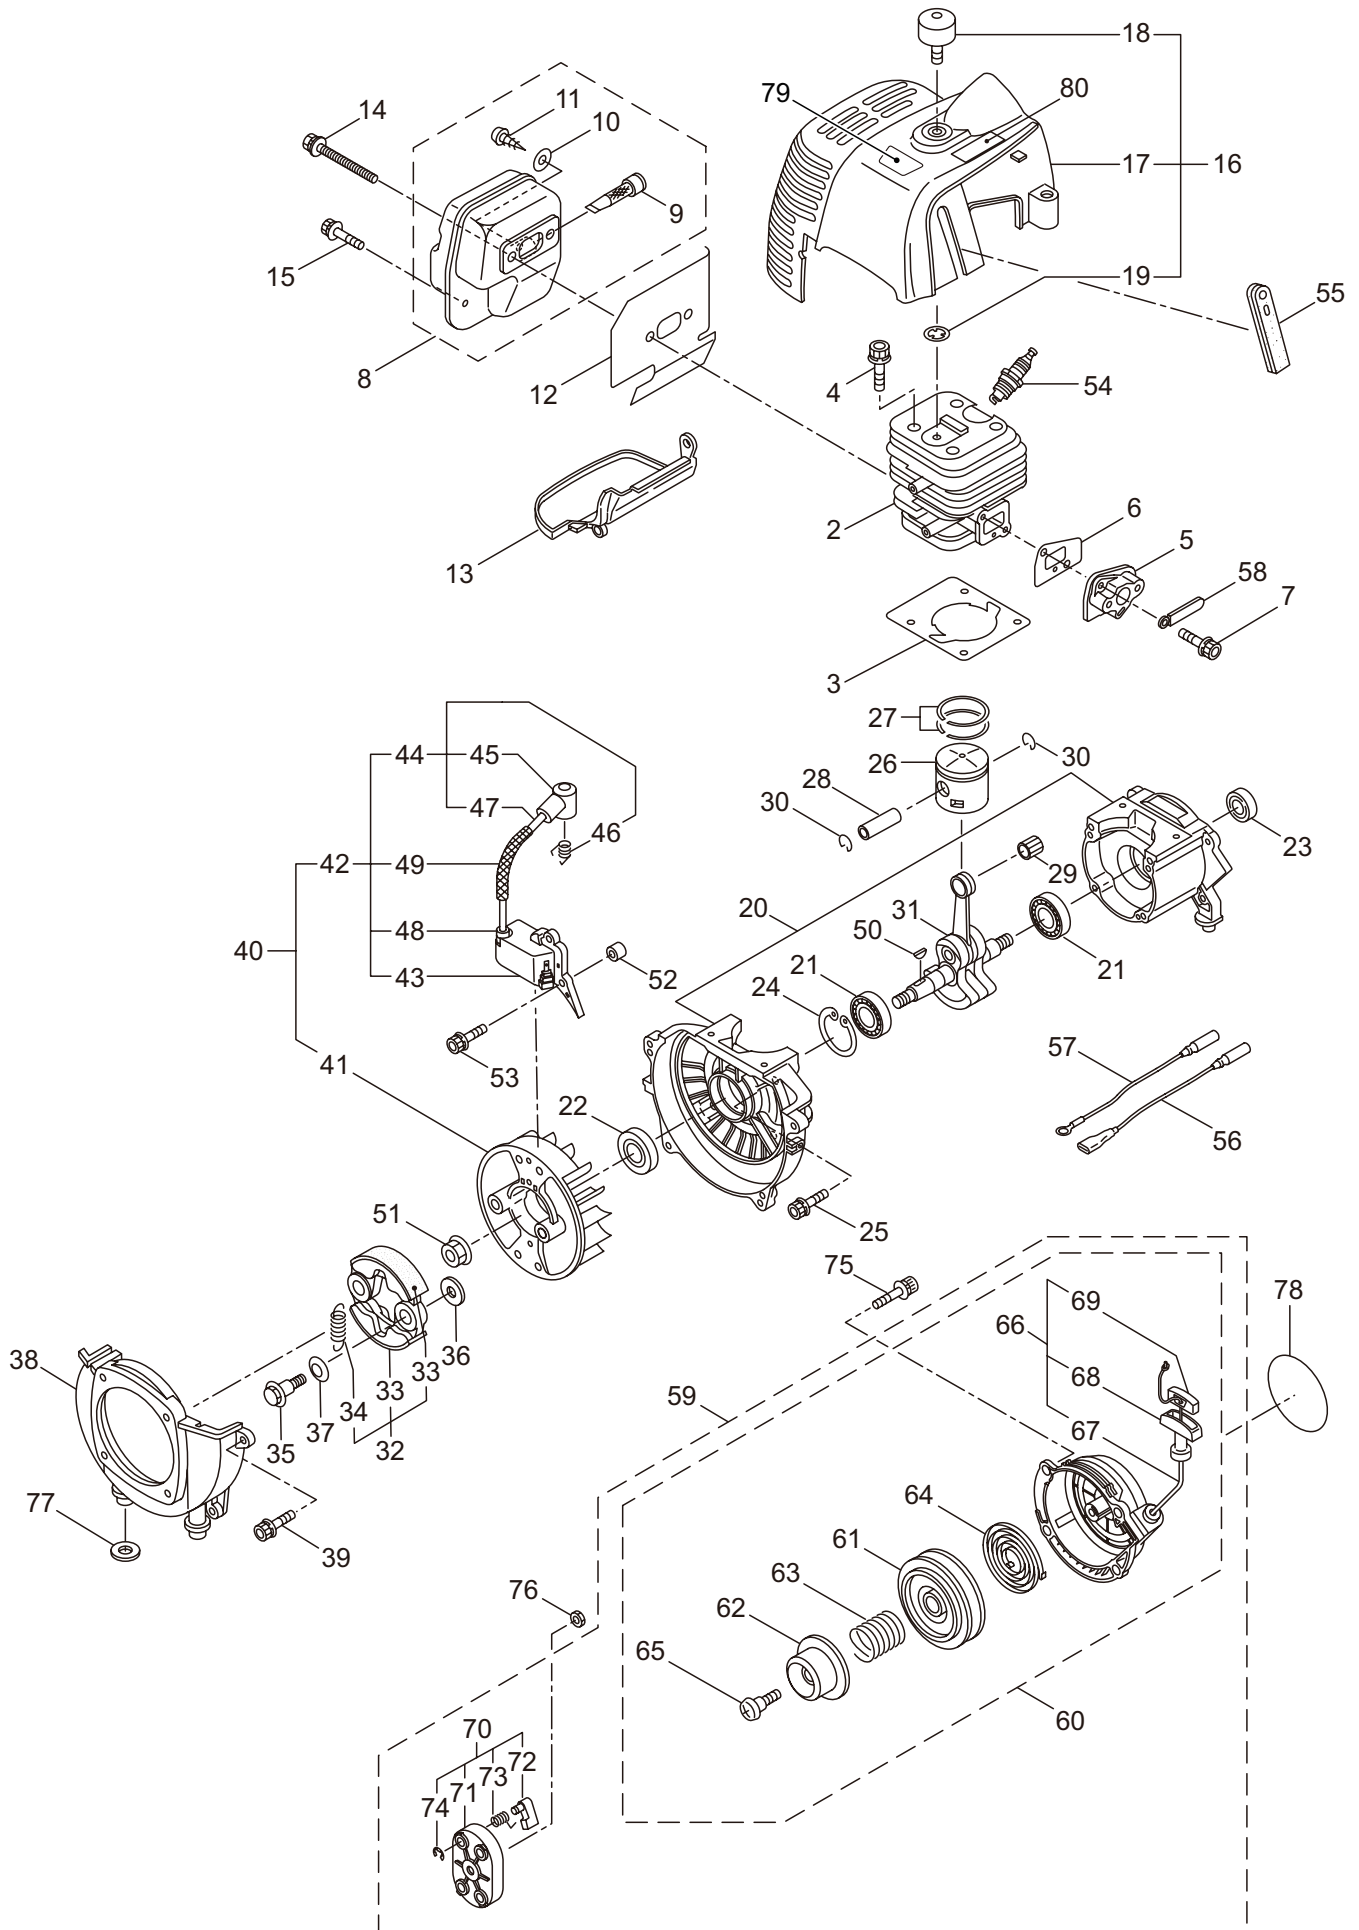

3. M420BK-QC ENGINE

Ref. No.	Part No.	Part Name	Q'ty	Remarks
3-1	875367	Engine	1	CE420/34
3-2	279099	Cylinder	1	
3-3	279101	Gasket	1	
3-4	261246	Cap Screw	4	M5x25
3-5	285778	Insulator	1	New gasket required
3-6	285779	Gasket	1	
3-7	265924	Cap Screw	2	M5x25
3-8	288663	Muffler Ass'y	1	Incl.9-11
3-9	262395	Spark Arrester	1	
3-10	284052	Washer	1	M3
3-11	089530	Tapping Screw	1	M3x10
3-12	285783	Gasket	1	
3-13	285784	Under Cover	1	
3-14	266713	Cap Screw	2	M5x60
3-15	283315	Screw	1	M5x12W-12
3-16	286891	Top Cover Ass'y	1	Incl.17-19
3-17	285786	Top Cover	1	
3-18	285843	Knob	1	
3-19	286362	Washer	1	M6
3-20	288200	Crankcase	1	
3-21	262658	Bearing	2	#6202C3
3-22	262660	Oil Seal	1	TC15357
3-23	262565	Oil Seal	1	ISCD15257
3-24	012380	Snap Ring	1	#35
3-25	261612	Cap Screw	4	M5x30
3-26	285795	Piston	1	
3-27	262476	Piston Ring	2	(2)Required
3-28	262749	Piston Pin	1	
3-29	262659	Bearing,Needle	1	KTV111414EG01B2
3-30	262479	Clip,Piston Pin	2	
3-31	285797	Crankshaft/Conn.Rod Ass'y	1	
3-32	262577	Clutch Ass'y	1	Incl.33,34
3-33	282624	Clutch Shoe	2	(2)required
3-34	263615	Spring,Clutch	1	
3-35	283671	Cap Screw	2	M8x1.25
3-36	262683	Washer	2	8x22xt1.2
3-37	262682	Wave Washer	2	
3-38	282285	Fan Cover	1	
3-39	261250	Cap Screw	4	M5x20
3-40	285803	Magneto Ass'y	1	Incl.41-49
3-41	286207	Rotor/Fan	1	
3-42	285804	Ignition Coil Ass'y	1	Incl.43-49
3-43	285805	Coil	1	
3-44	285806	Spark Plug Wire Ass'y	1	Incl.45-47
3-45	261074	Plug Boot	1