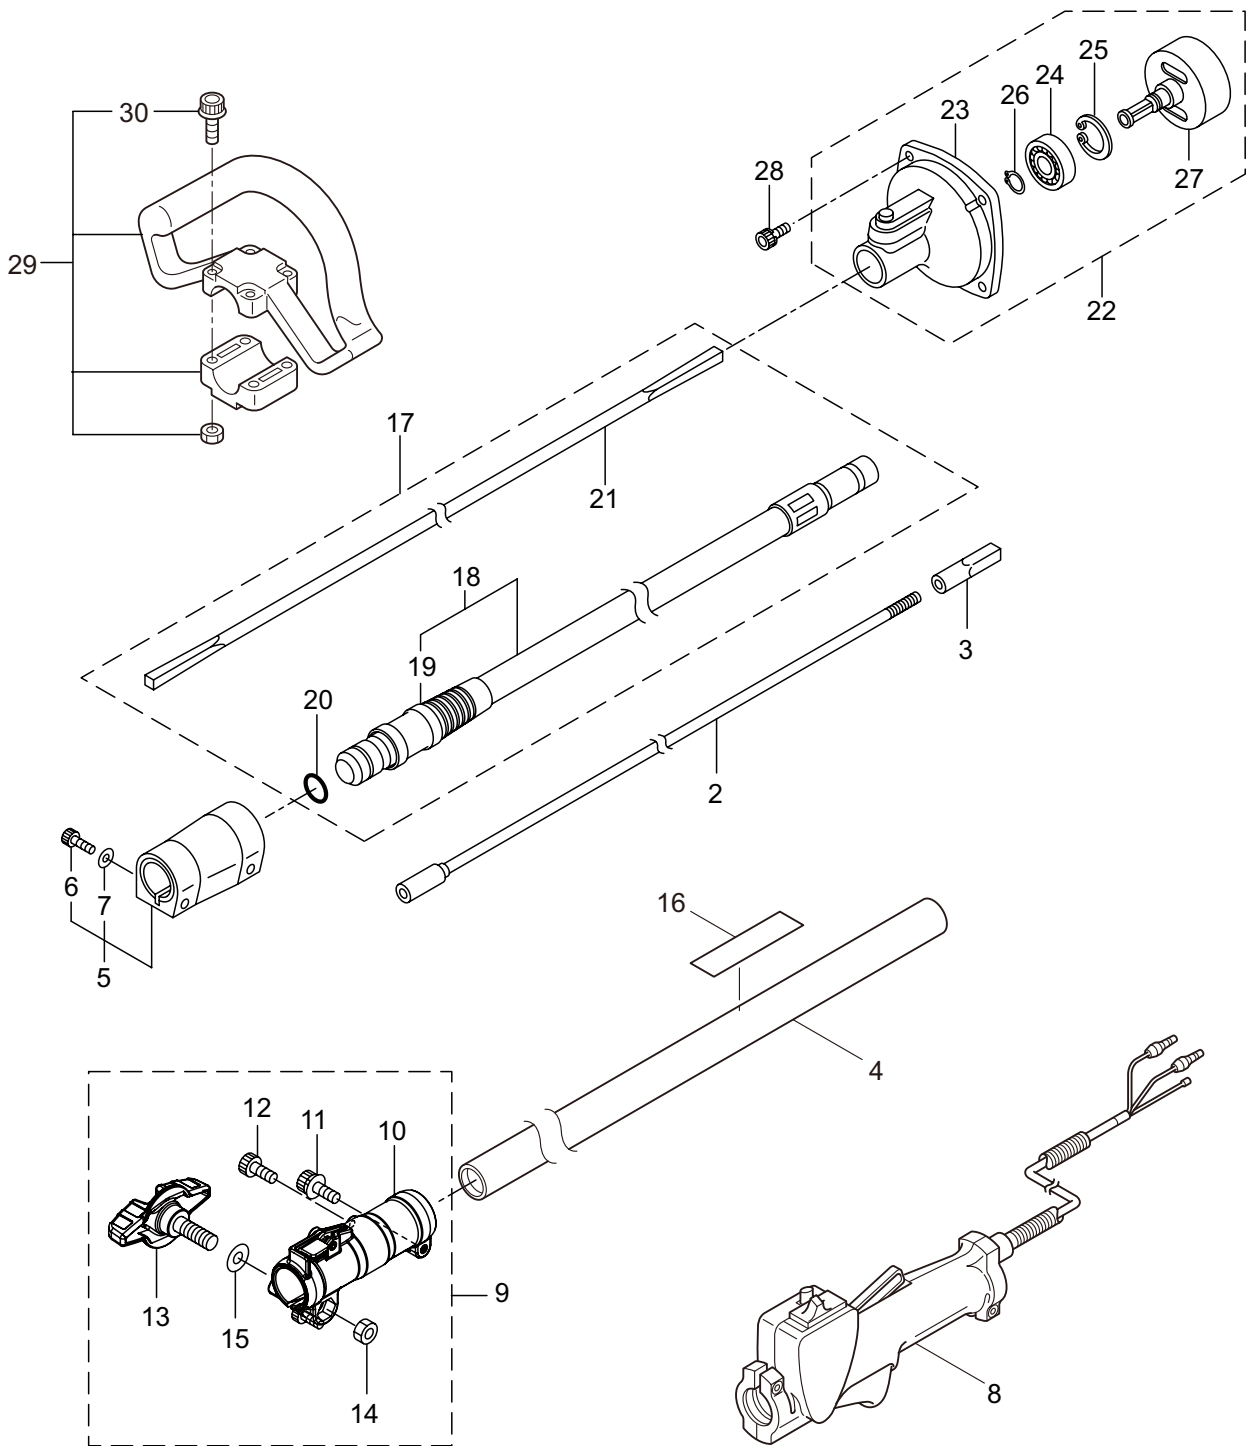

PARTS LIST

M420BK-QC

CONTENTS

1. MAIN BODY	1 ~ 2
2. SUPPORT FRAME	3 ~ 4
3. ENGINE	5 ~ 8
4. CARBURETOR, FUEL TANK	9 ~ 12
5. ACCESSORIES	13 ~ 14

2019. 12.

P/N 524921

1. M420BK-QC
MAIN BODY

Ref. No.	Part No.	Part Name	Q'ty	Remarks
1-1	364860	M420BK-QC	1	
1-2	237321	Driveshaft Ass'y	1	
1-3	216924	Adapter	1	
1-4	242651	Driveshaft Tube Ass'y	1	
1-5	214365	Joint Pipe Ass'y	1	Incl.6,7
1-6	087786	Cap Screw	2	M5x25
1-7	012487	Washer	1	M5
1-8	233221	Throttle Trigger	1	
1-9	237165	Joint Pipe Ass'y	1	Incl.10-15
1-10	237166	Joint Pipe	1	
1-11	261246	Cap Screw	1	M5x25
1-12	283139	Screw	1	M5x12
1-13	236962	Knob	1	M8x26
1-14	126990	Nut	1	M8
1-15	550131	Washer	1	M8
1-16	242120	Label	1	M420BK-QC
1-17	223700	Outer Ass'y	1	Incl.18-21
1-18	223701	Outer	1	Incl.19
1-19	215885	Cover	1	
1-20	011338	O-Ring	1	P18
1-21	223690	Inner Shaft	1	
1-22	222416	Clutch Case Ass'y	1	Incl.23-27
1-23	222085	Clutch Case	1	
1-24	222442	Bearing	1	#6202 2RS
1-25	012380	Snap Ring	1	#35
1-26	550118	Snap Ring	1	WR15
1-27	220336	Clutch Drum	1	
1-28	219113	Cap Screw	4	M6x20
1-29	227816	Loop Handle Ass'y	1	Incl.30
1-30	215608	Cap Screw	4	M5x30x16

2. M420BK-QC
SUPPORT FRAME

Ref. No.	Part No.	Part Name	Q'ty	Remarks
2-1	084020	Nut	1	M12
2-2	224730	Support Frame	1	
2-3	232316	Turn Bracket Ass'y	1	
2-4	211644	Bearing Case	1	
2-5	220619	Bearing	1	#6001UU
2-6	092578	Bolt	3	M5x10
2-7	241733	Spring	3	
2-8	241731	Plug A Comp	3	
2-9	241949	Cap Screw	3	M6x12
2-10	219959	Nut	6	M6
2-11	223704	Cap Screw	1	M6x12
2-12	219959	Nut	1	M6
2-13	226490	Pad	1	
2-14	215230	Nut	4	M5