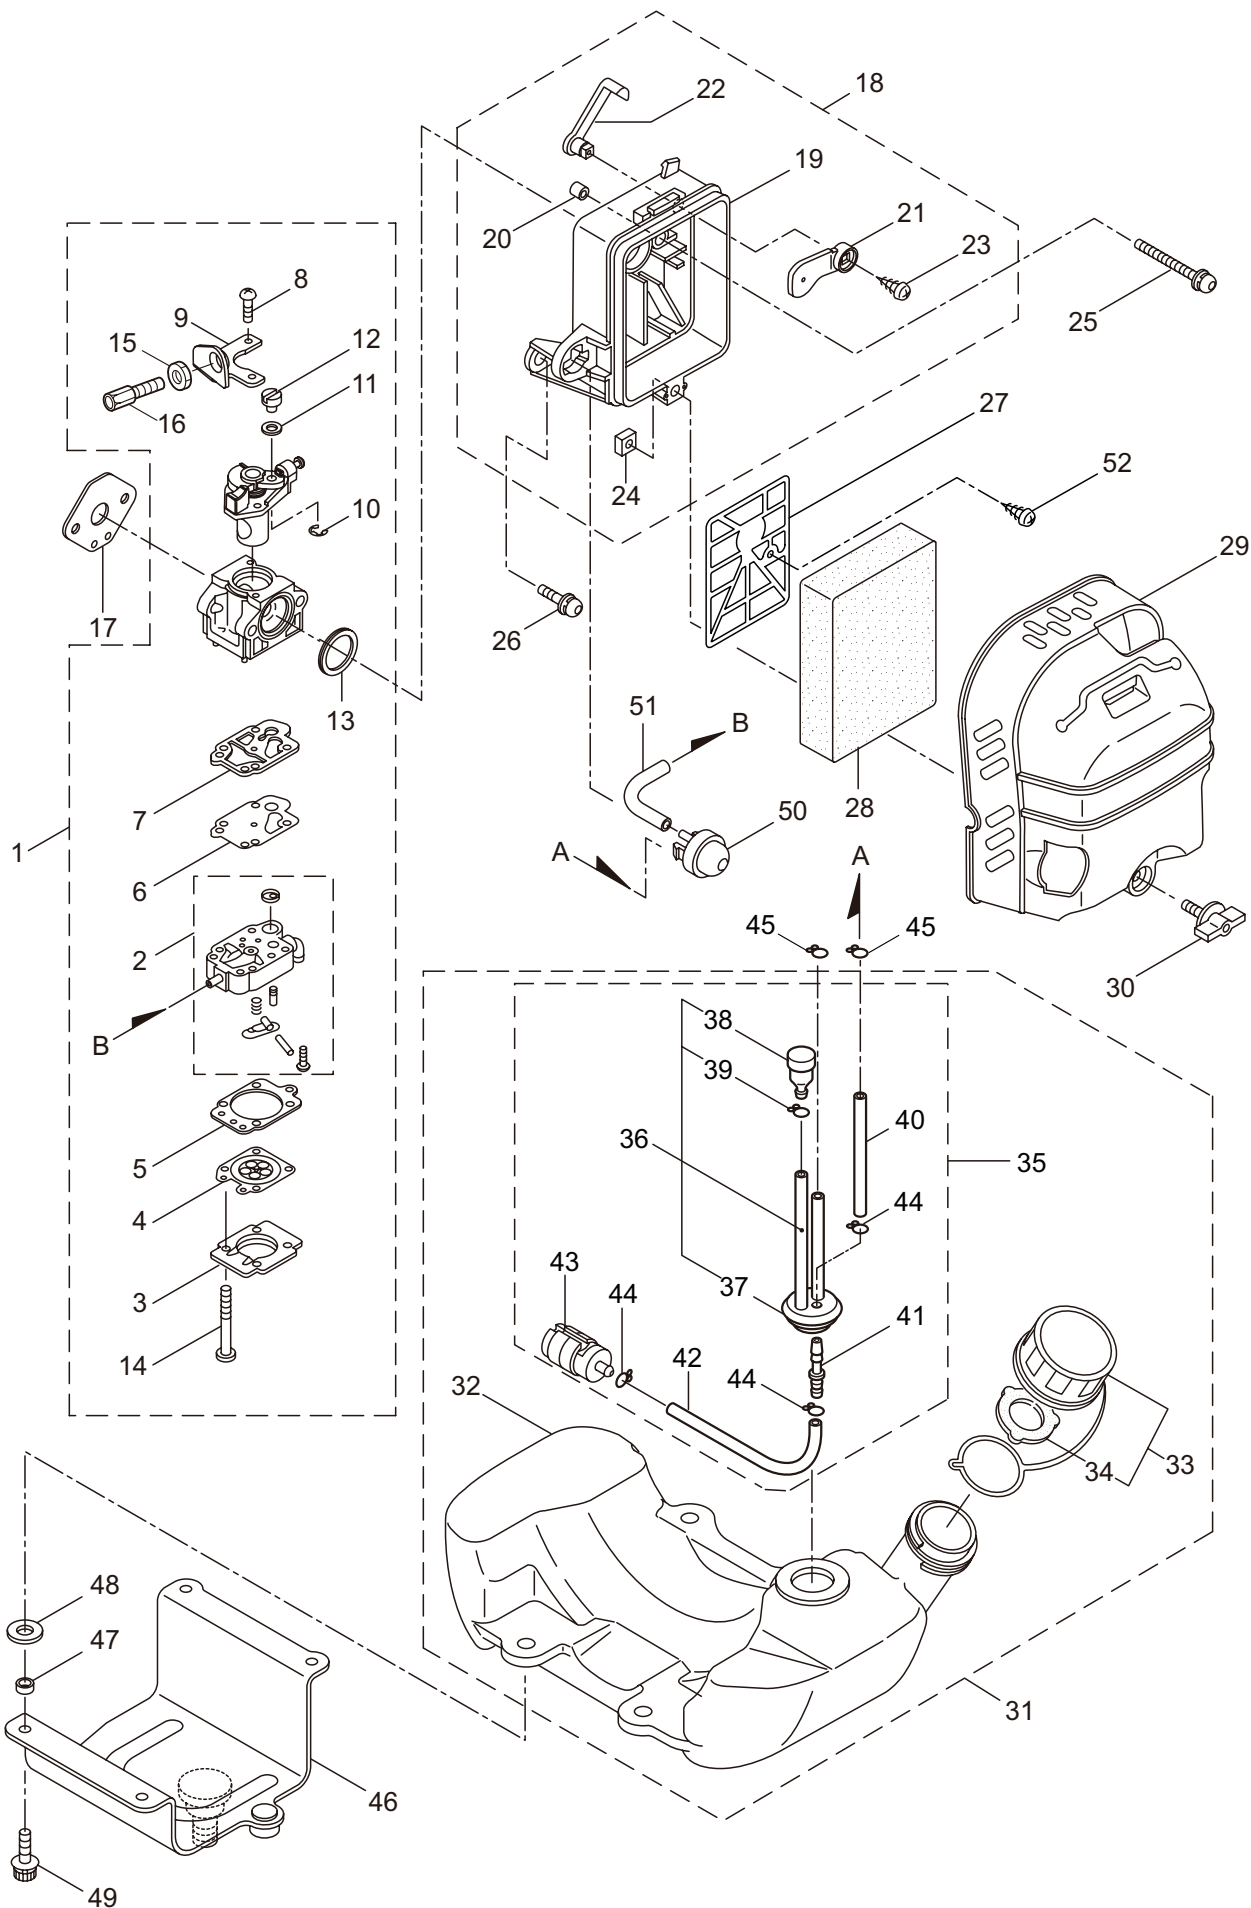

4. M420BK-QC CARBURETOR, FUEL TANK

Ref. No.	Part No.	Part Name	Q'ty	Remarks
4-1	288451	Carburetor Ass'y	1	Incl.2-16 New gasket required
4-2	283124	Pump Body	1	
4-3	263726	Cover Plate	1	
4-4	283905	Diaphragm, Meterring	1	
4-5	263727	Gasket	1	
4-6	262994	Diaphragm,Fuel Pump	1	
4-7	282576	Gasket	1	
4-8	261875	Screw	2	
4-9	264677	Bracket	1	
4-10	261876	E-Ring	1	
4-11	264678	Washer	1	
4-12	261658	Swivel	1	
4-13	261657	Packing	1	
4-14	263737	Screw	4	
4-15	261878	Nut	1	
4-16	263994	Adapter	1	
4-17	282301	Gasket	1	
4-18	282302	Case Ass'y	1	Incl.19-24
4-19	282303	Case Body	1	
4-20	282484	Sleeve	3	
4-21	282304	Valve	1	
4-22	282305	Lever	1	
4-23	269032	Screw	1	
4-24	269423	Nut	1	
4-25	261814	Cap Screw	2	M5x50
4-26	264807	Cap Screw	1	M5x16
4-27	282481	Plate	1	
4-28	282306	Element	1	
4-29	285814	Cleaner Cover	1	
4-30	279350	Knob	1	
4-31	289040	Fuel Tank Ass'y	1	Incl.32-44
4-32	285817	Fuel Tank	1	
4-33	289046	Tank Cap Ass'y	1	Incl.34
4-34	287058	Gasket	1	
4-35	289041	Fuel Pipe Pick-up Ass'y	1	Incl.36-44
4-36	289042	Fuel Pipe Ass'y	1	Incl.37-39
4-37	268065	Grommet	1	
4-38	261590	Breather	1	
4-39	261117	Clip	1	
4-40	289028	Pipe A	1	3x5x53L
4-41	288921	Joint	1	
4-42	289029	Pipe	1	3x5x125L
4-43	267328	Fuel Filter Ass'y	1	
4-44	261117	Clip	3	
4-45	261117	Clip	2