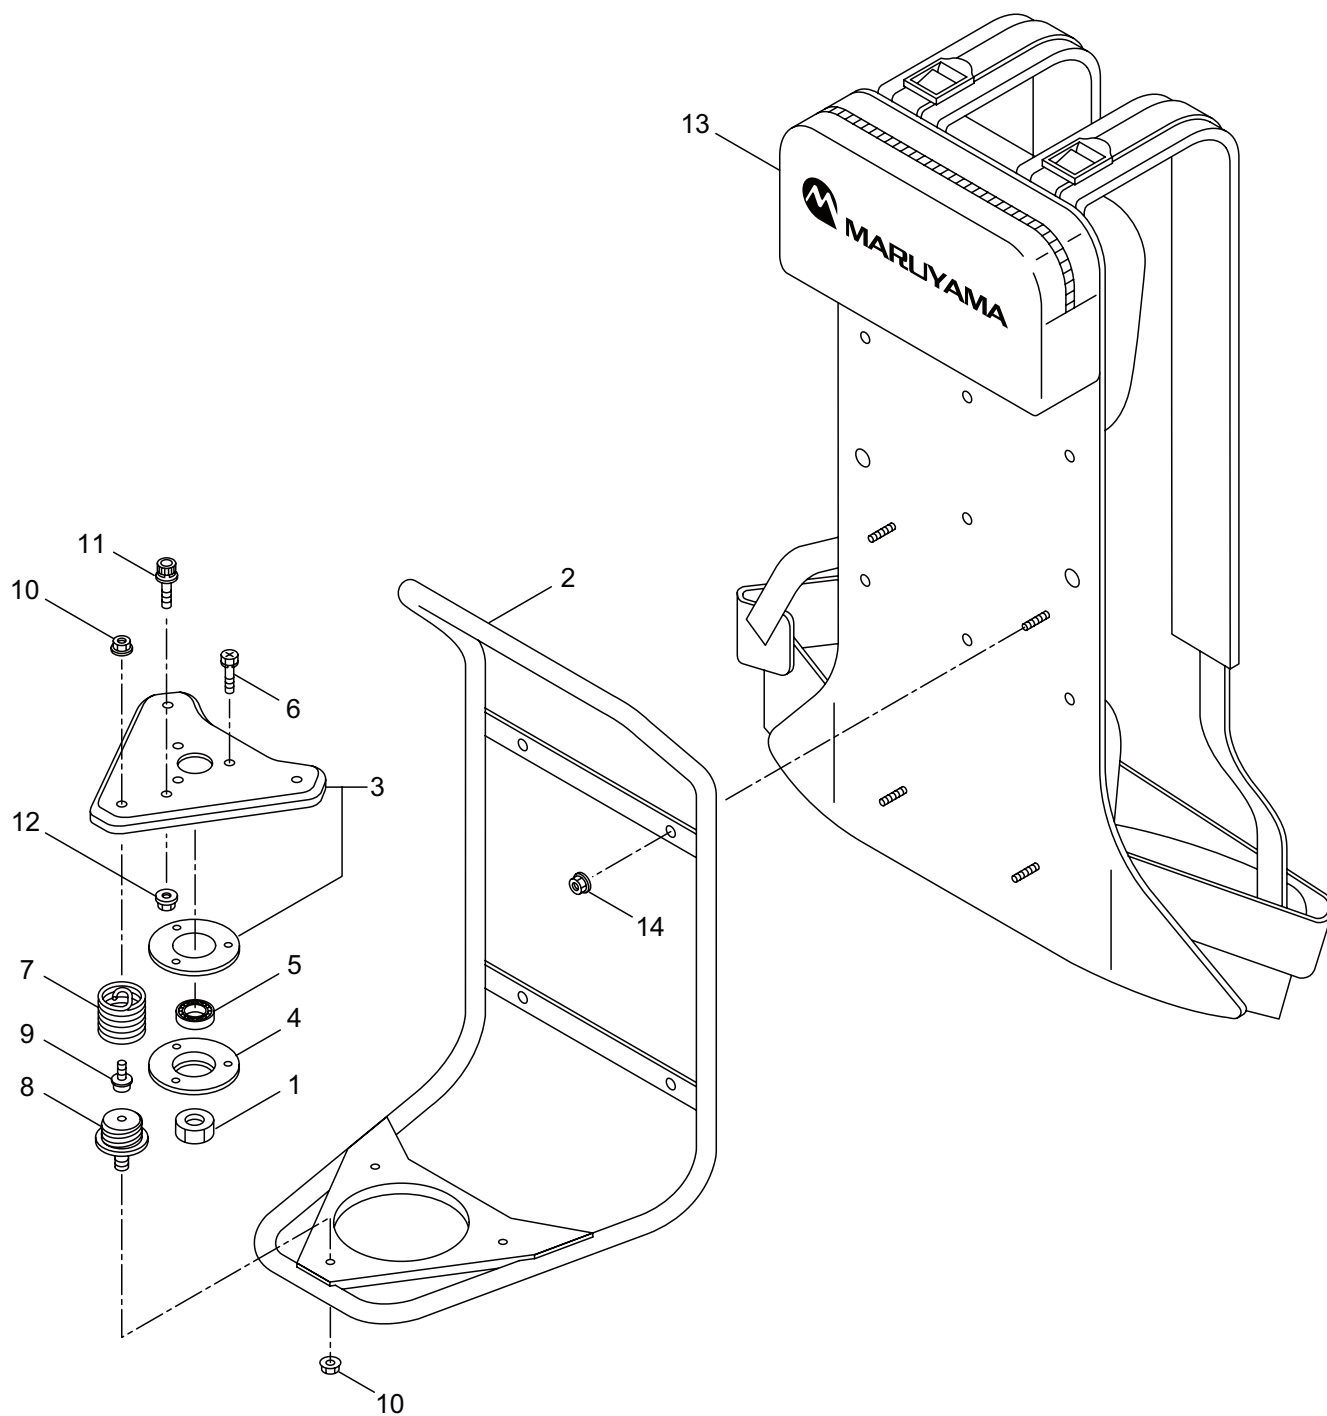

PARTS LIST

M420BK-QC

CONTENTS

1. MAIN BODY	1 ~ 2
2. SUPPORT FRAME	3 ~ 4
3. ENGINE	5 ~ 8
4. CARBURETOR, FUEL TANK	9 ~ 12
5. ACCESSORIES	13 ~ 14

2019. 12.

P/N 524921

1. M420BK-QC
MAIN BODY

Ref. No.	Part No.	Part Name	Q'ty	Remarks
1-1	364860	M420BK-QC	1	
1-2	237321	Driveshaft Ass'y	1	
1-3	216924	Adapter	1	
1-4	242651	Driveshaft Tube Ass'y	1	
1-5	214365	Joint Pipe Ass'y	1	Incl.6,7
1-6	087786	Cap Screw	2	M5x25
1-7	012487	Washer	1	M5
1-8	233221	Throttle Trigger	1	
1-9	237165	Joint Pipe Ass'y	1	Incl.10-15
1-10	237166	Joint Pipe	1	
1-11	261246	Cap Screw	1	M5x25
1-12	283139	Screw	1	M5x12
1-13	236962	Knob	1	M8x26
1-14	126990	Nut	1	M8
1-15	550131	Washer	1	M8
1-16	242120	Label	1	M420BK-QC
1-17	223700	Outer Ass'y	1	Incl.18-21
1-18	223701	Outer	1	Incl.19
1-19	215885	Cover	1	
1-20	011338	O-Ring	1	P18
1-21	223690	Inner Shaft	1	
1-22	222416	Clutch Case Ass'y	1	Incl.23-27
1-23	222085	Clutch Case	1	
1-24	222442	Bearing	1	#6202 2RS
1-25	012380	Snap Ring	1	#35
1-26	550118	Snap Ring	1	WR15
1-27	220336	Clutch Drum	1	
1-28	219113	Cap Screw	4	M6x20
1-29	227816	Loop Handle Ass'y	1	Incl.30
1-30	215608	Cap Screw	4	M5x30x16

2. M420BK-QC
SUPPORT FRAME

Ref. No.	Part No.	Part Name	Q'ty	Remarks
2-1	084020	Nut	1	M12
2-2	224730	Support Frame	1	
2-3	232316	Turn Bracket Ass'y	1	
2-4	211644	Bearing Case	1	
2-5	220619	Bearing	1	#6001UU
2-6	092578	Bolt	3	M5x10
2-7	241733	Spring	3	
2-8	241731	Plug A Comp	3	
2-9	241949	Cap Screw	3	M6x12
2-10	219959	Nut	6	M6
2-11	223704	Cap Screw	1	M6x12
2-12	219959	Nut	1	M6
2-13	226490	Pad	1	
2-14	215230	Nut	4	M5