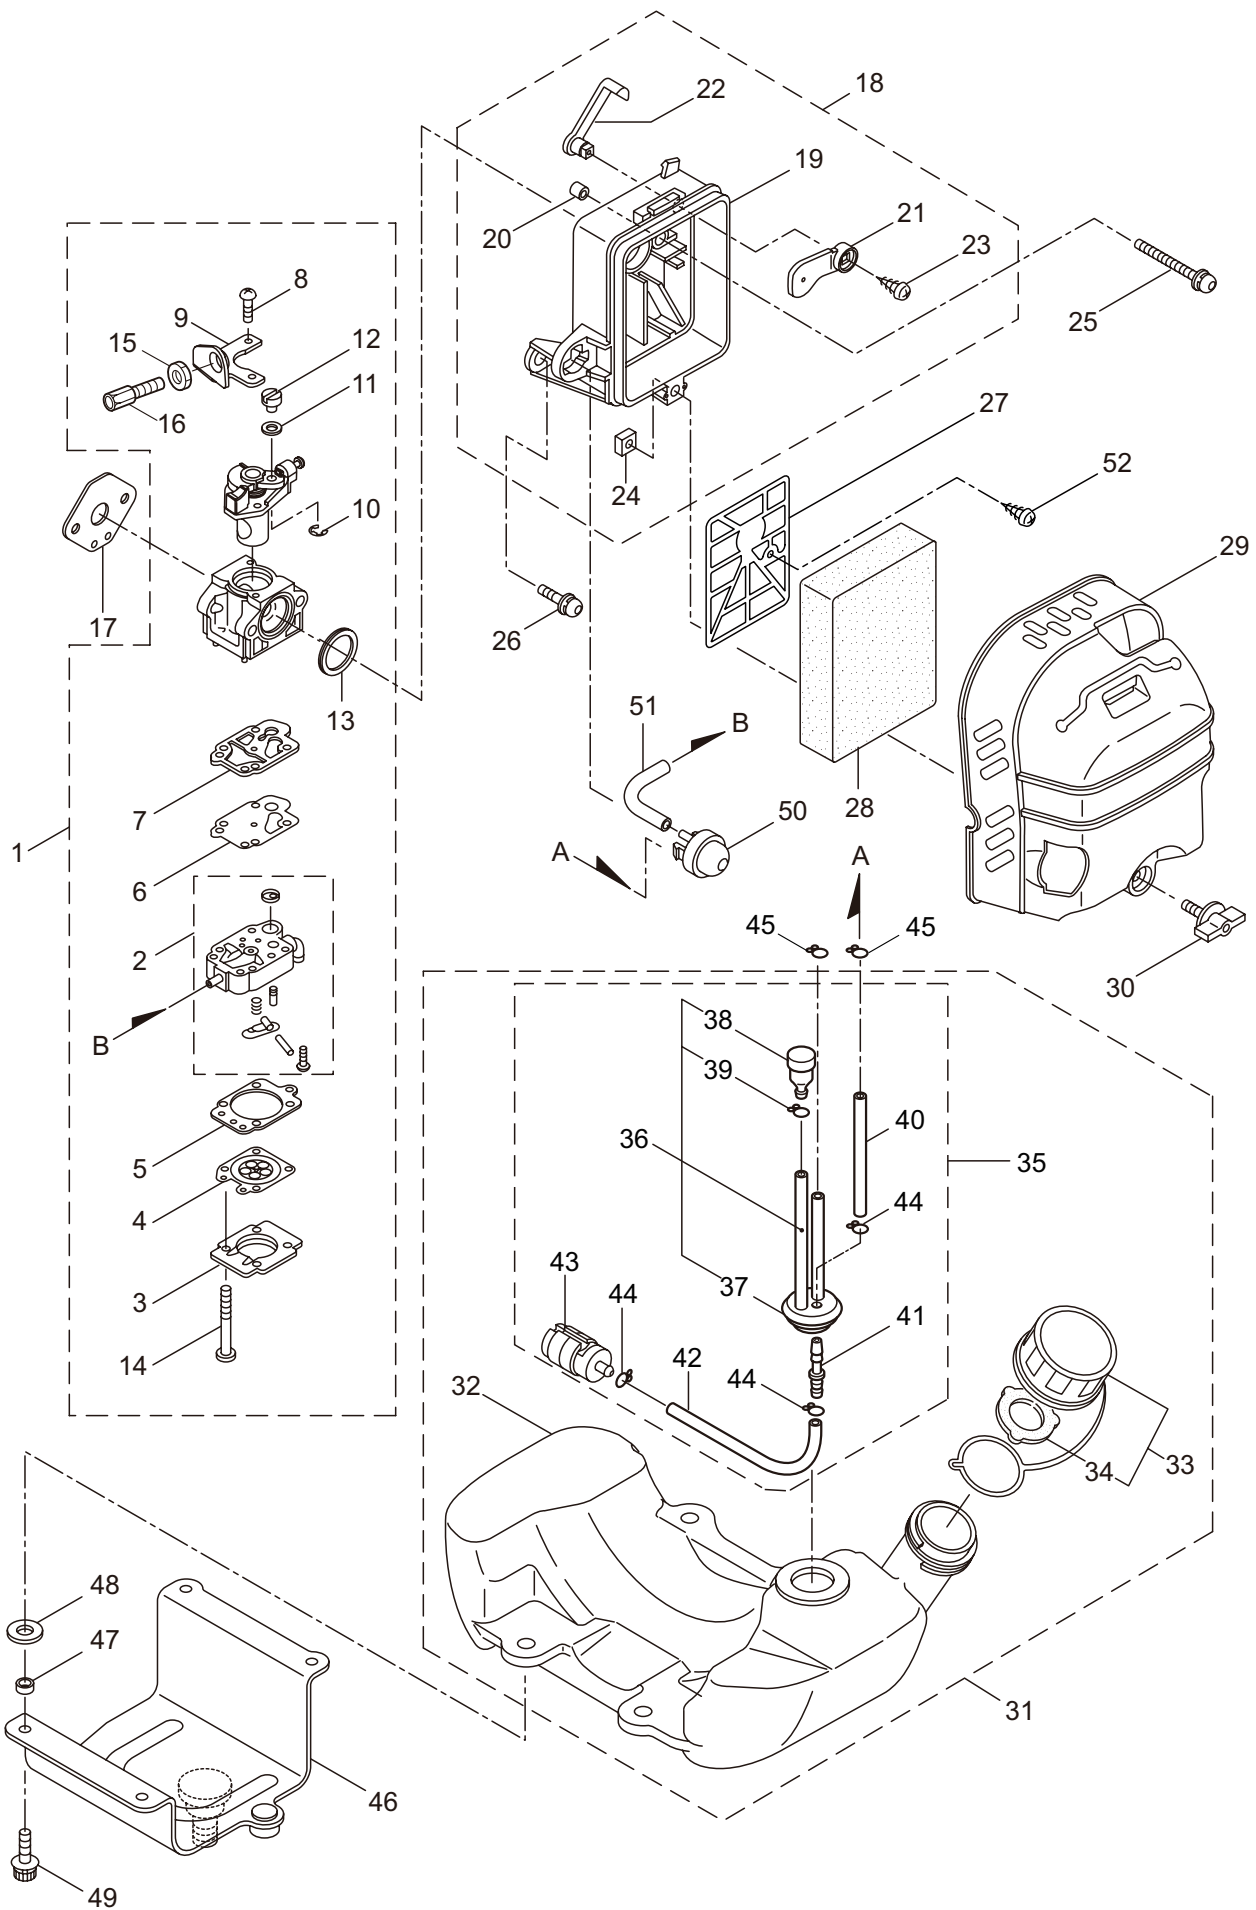

4. M420BK-QC
CARBURETOR, FUEL TANK

Ref. No.	Part No.	Part Name	Q'ty	Remarks
4-46	287270	Bracket	1	
4-47	288592	Sleeve	4	
4-48	285735	Packing	4	
4-49	261250	Cap Screw	4	M5x20
4-50	282299	Pump	1	
4-51	282512	Fuel Pipe	1	
4-52	269032	Screw	1