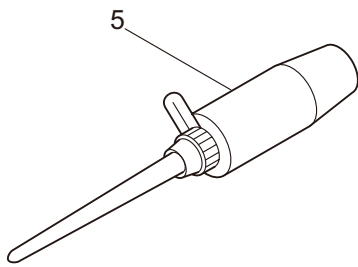

5. M420BK-QC
ACCESSORIES

Ref. No.	Part No.	Part Name	Q'ty	Remarks
5-1	210418	Box Spanner	1	13x19x(+)
5-2	219431	Wrench	1	3mm
5-3	219432	Wrench	1	4mm
5-4	219433	Wrench	1	5mm
5-5	211337	Grease Tube	1	
5-6	220548	Band	4	
5-7	242124	Instruction Manual	1	M420BK-QC