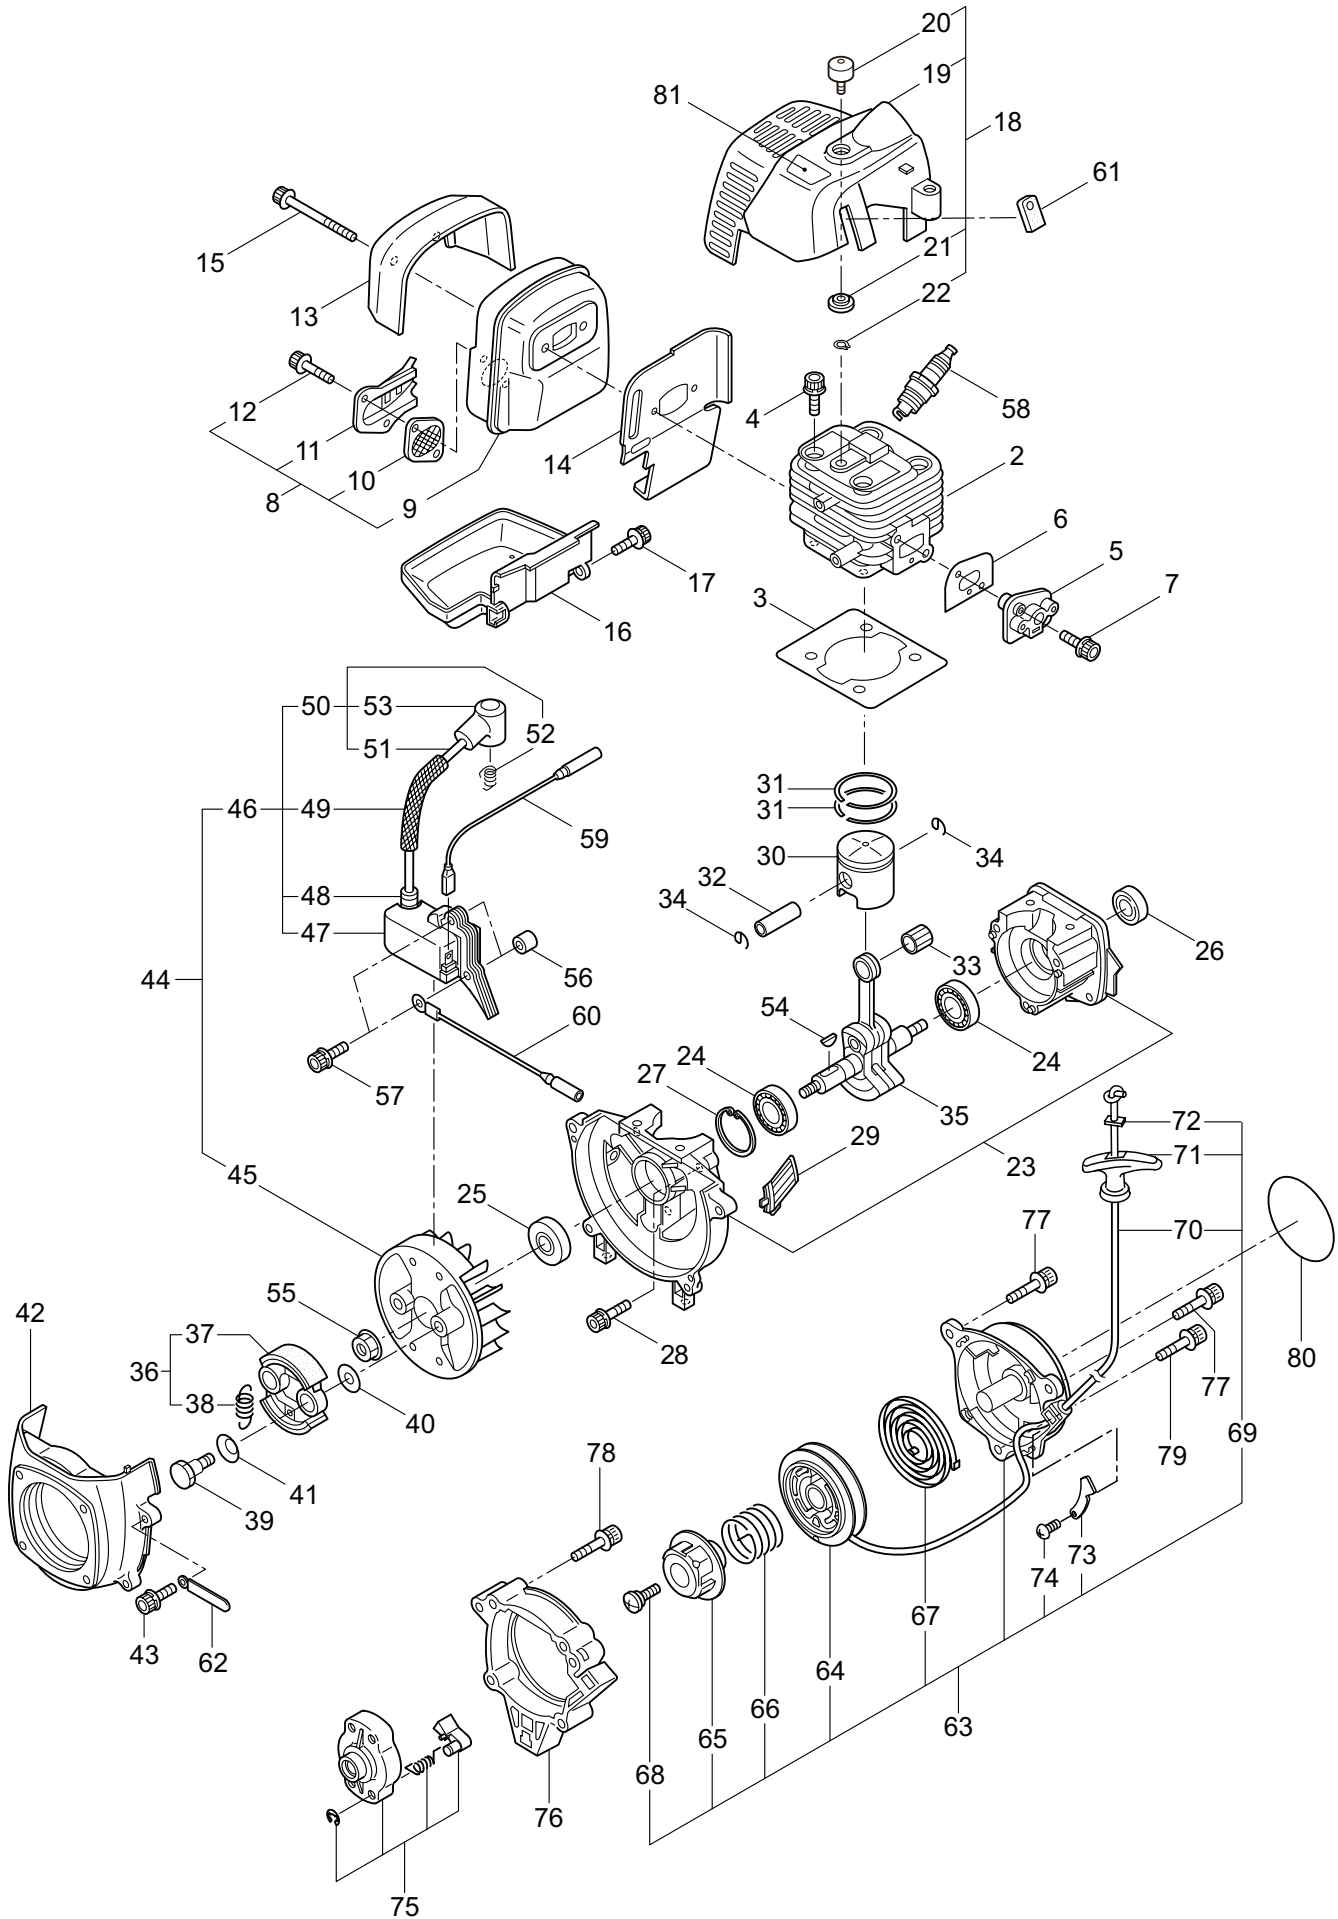

3. M270QC ENGINE

Ref. No.	Part No.	Part Name	Q'ty	Remarks
3-46	283705	Ignition Coil Ass'y	1	Incl.47-53
3-47	283730	Coil	1	
3-48	261072	Cap	1	
3-49	283731	Tube	1	
3-50	283732	Spark Plug Wire Ass'y	1	Incl.51-53
3-51	283733	Spark Plug Wire	1	
3-52	261075	Connector	1	
3-53	261074	Plug Boot	1	
3-54	261076	Woodruff Key	1	3x10
3-55	261417	Nut,Rotor	1	M8
3-56	280381	Spacer	2	
3-57	261256	Cap Screw	2	M4x25
3-58	285982	Spark Plug	1	NGK BPM8Y
3-59	261772	Lead	1	
3-60	268044	Lead	1	
3-61	269189	Grommet	1	
3-62	264588	Clamp	1	
3-63	273254	Starter Ass'y	1	Incl.64-74
3-64	283504	Reel	1	
3-65	283505	Cam Plate	1	
3-66	283506	Spring	1	
3-67	261721	Spiral Spring	1	
3-68	267213	Screw	1	
3-69	273261	Rope Ass'y	1	Incl.70-72
3-70	283579	Stater Rope	1	
3-71	287651	Starter Grip	1	
3-72	283511	Rope Stopper	1	
3-73	277328	Cover	1	
3-74	273037	Screw	1	
3-75	283575	Starter Pawl Ass'y	1	
3-76	284698	Adapter Ass'y	1	
3-77	283391	Cap Screw	2	M4x20
3-78	265726	Cap Screw	4	M4x16
3-79	282096	Cap Screw	1	M4x16WSW
3-80	246562	Label	1	CER260
3-81	246638	Label	1	MARUYAMA M270QC