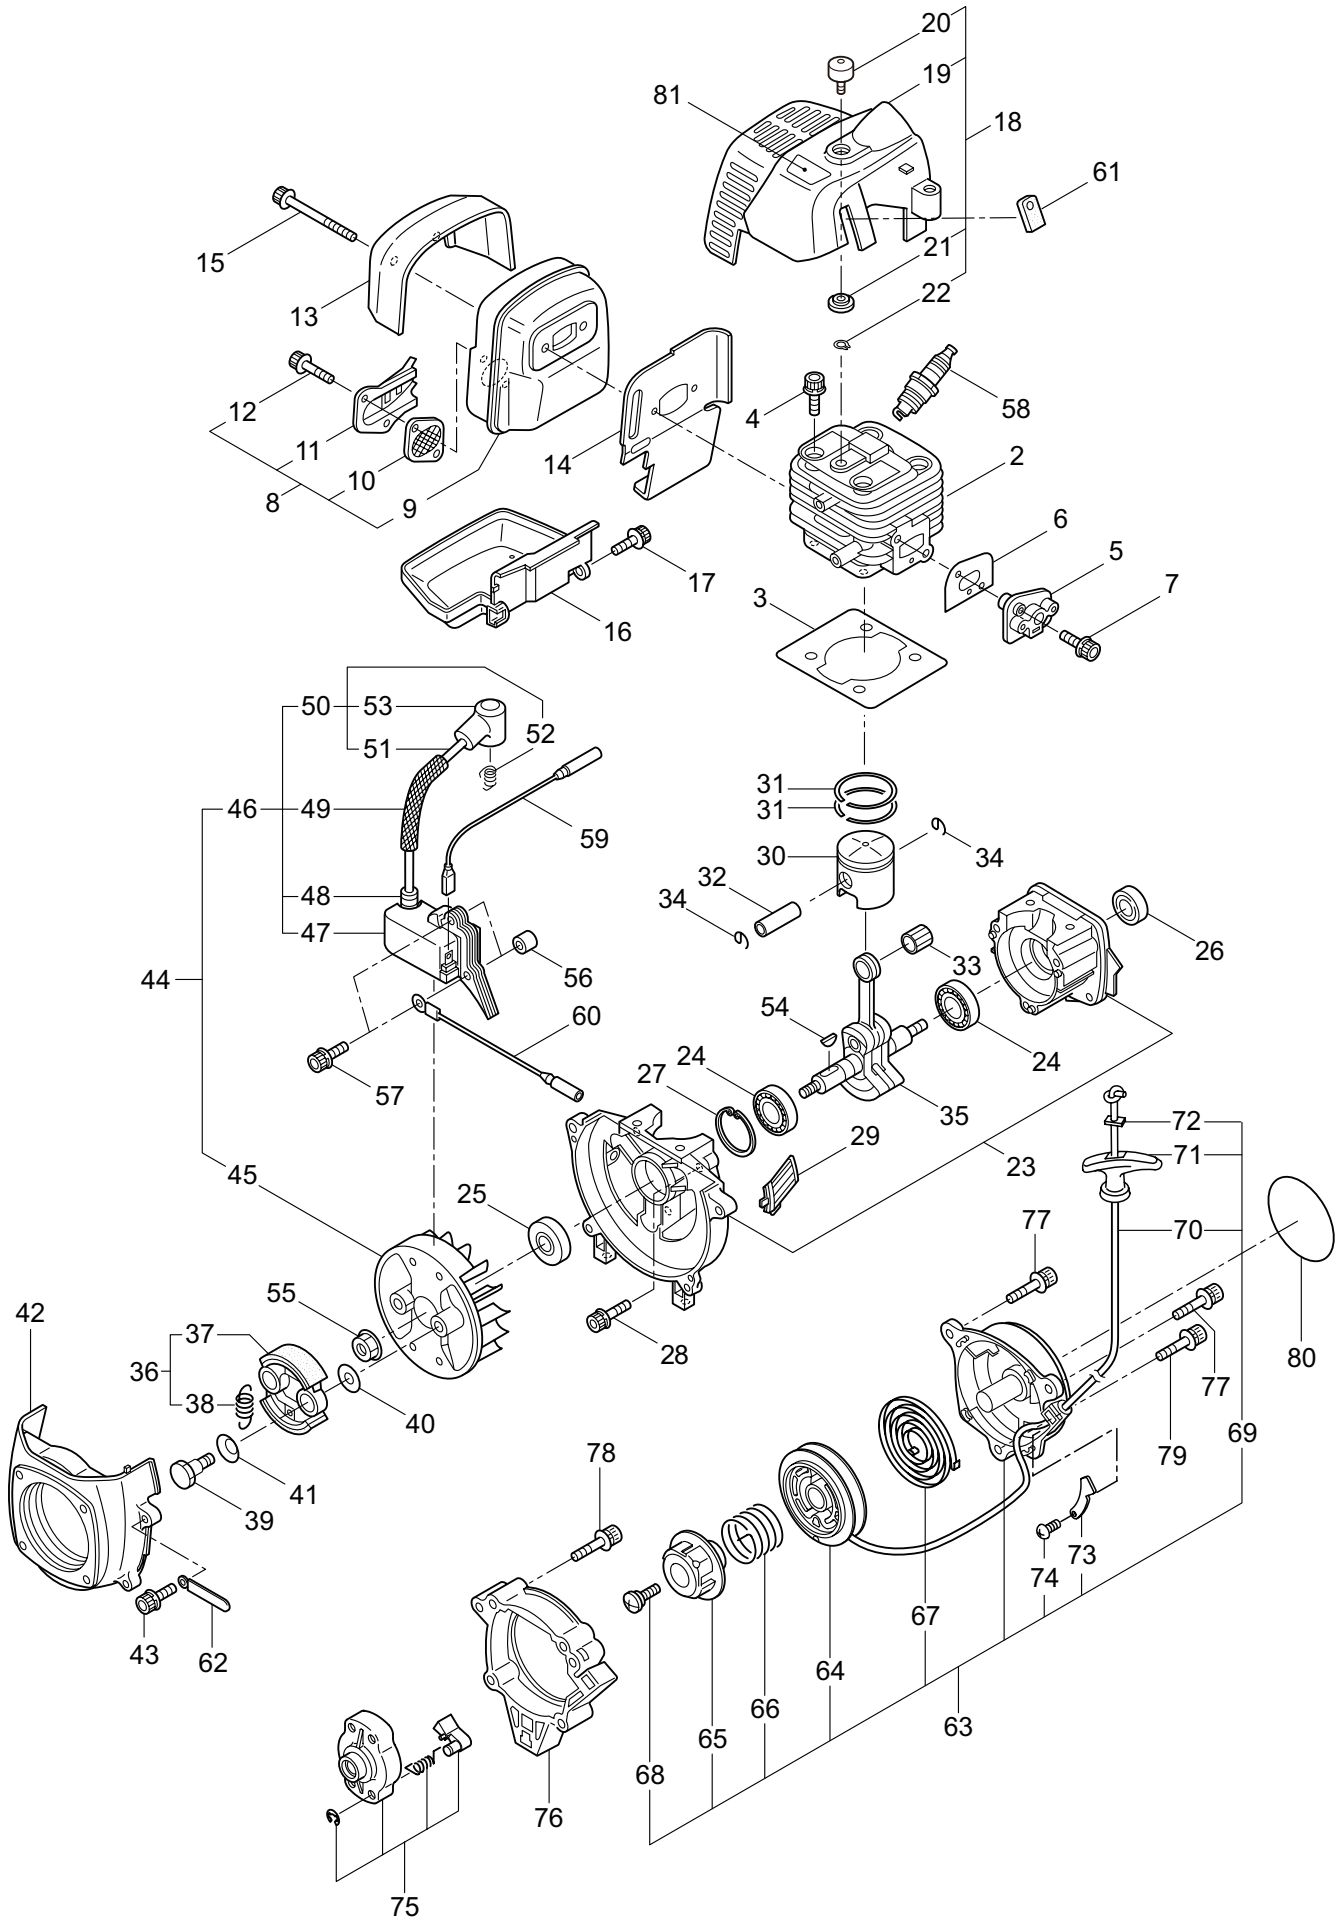

3. M270QC ENGINE

Ref. No.	Part No.	Part Name	Q'ty	Remarks
3-1	875365	Engine	1	CE260/85
3-2	283734	Cylinder	1	
3-3	283783	Gasket	1	
3-4	261250	Cap Screw	4	M5x20
3-5	269144	Insulator	1	New gasket required
3-6	267049	Gasket	1	
3-7	265924	Cap Screw	2	M5x25
3-8	282208	Muffler Ass'y	1	Incl.9-12
3-9	282209	Muffler Comp	1	
3-10	267056	Spark Arrester	1	
3-11	268171	Muffler Tail	1	
3-12	265107	Cap Screw	2	M4x10
3-13	284071	Holder	1	
3-14	283940	Gasket	1	
3-15	266402	Cap Screw	2	M5x55
3-16	281435	Under Cover	1	
3-17	267191	Cap Screw	1	M5x16
3-18	286707	Top Cover Ass'y	1	Incl.19-22
3-19	281434	Top Cover	1	
3-20	286300	Knob	1	
3-21	261020	Spacer	1	
3-22	261734	Snap Ring	1	#5
3-23	289582	Crankcase	1	
3-24	280488	Bearing	2	PPL 6001
3-25	261492	Oil Seal	1	ISCD12287
3-26	261386	Oil Seal	1	ISCD12227
3-27	055185	Snap Ring	1	H28
3-28	261612	Cap Screw	3	M5x30
3-29	281442	Screen	1	
3-30	272809	Piston	1	
3-31	261496	Piston Ring	2	(2)Required
3-32	261497	Piston Pin	1	
3-33	261037	Bearing,Needle	1	KBK8x11x11.8x1
3-34	261576	Clip,Piston	2	
3-35	265197	Crankshaft/Conn.Rod Ass'y	1	
3-36	267327	Clutch Ass'y	1	Incl.37,38
3-37	267342	Clutch Shoe	2	(2)required
3-38	267345	Spring,Clutch	1	
3-39	264505	Bolt	2	
3-40	261189	Washer	2	6x16.5x1.2
3-41	261777	Wave Washer	2	
3-42	281433	Fan Cover	1	
3-43	261250	Cap Screw	4	M5x20
3-44	283729	Magneto Ass'y	1	Incl.45-53
3-45	268253	Rotor/Fan	1