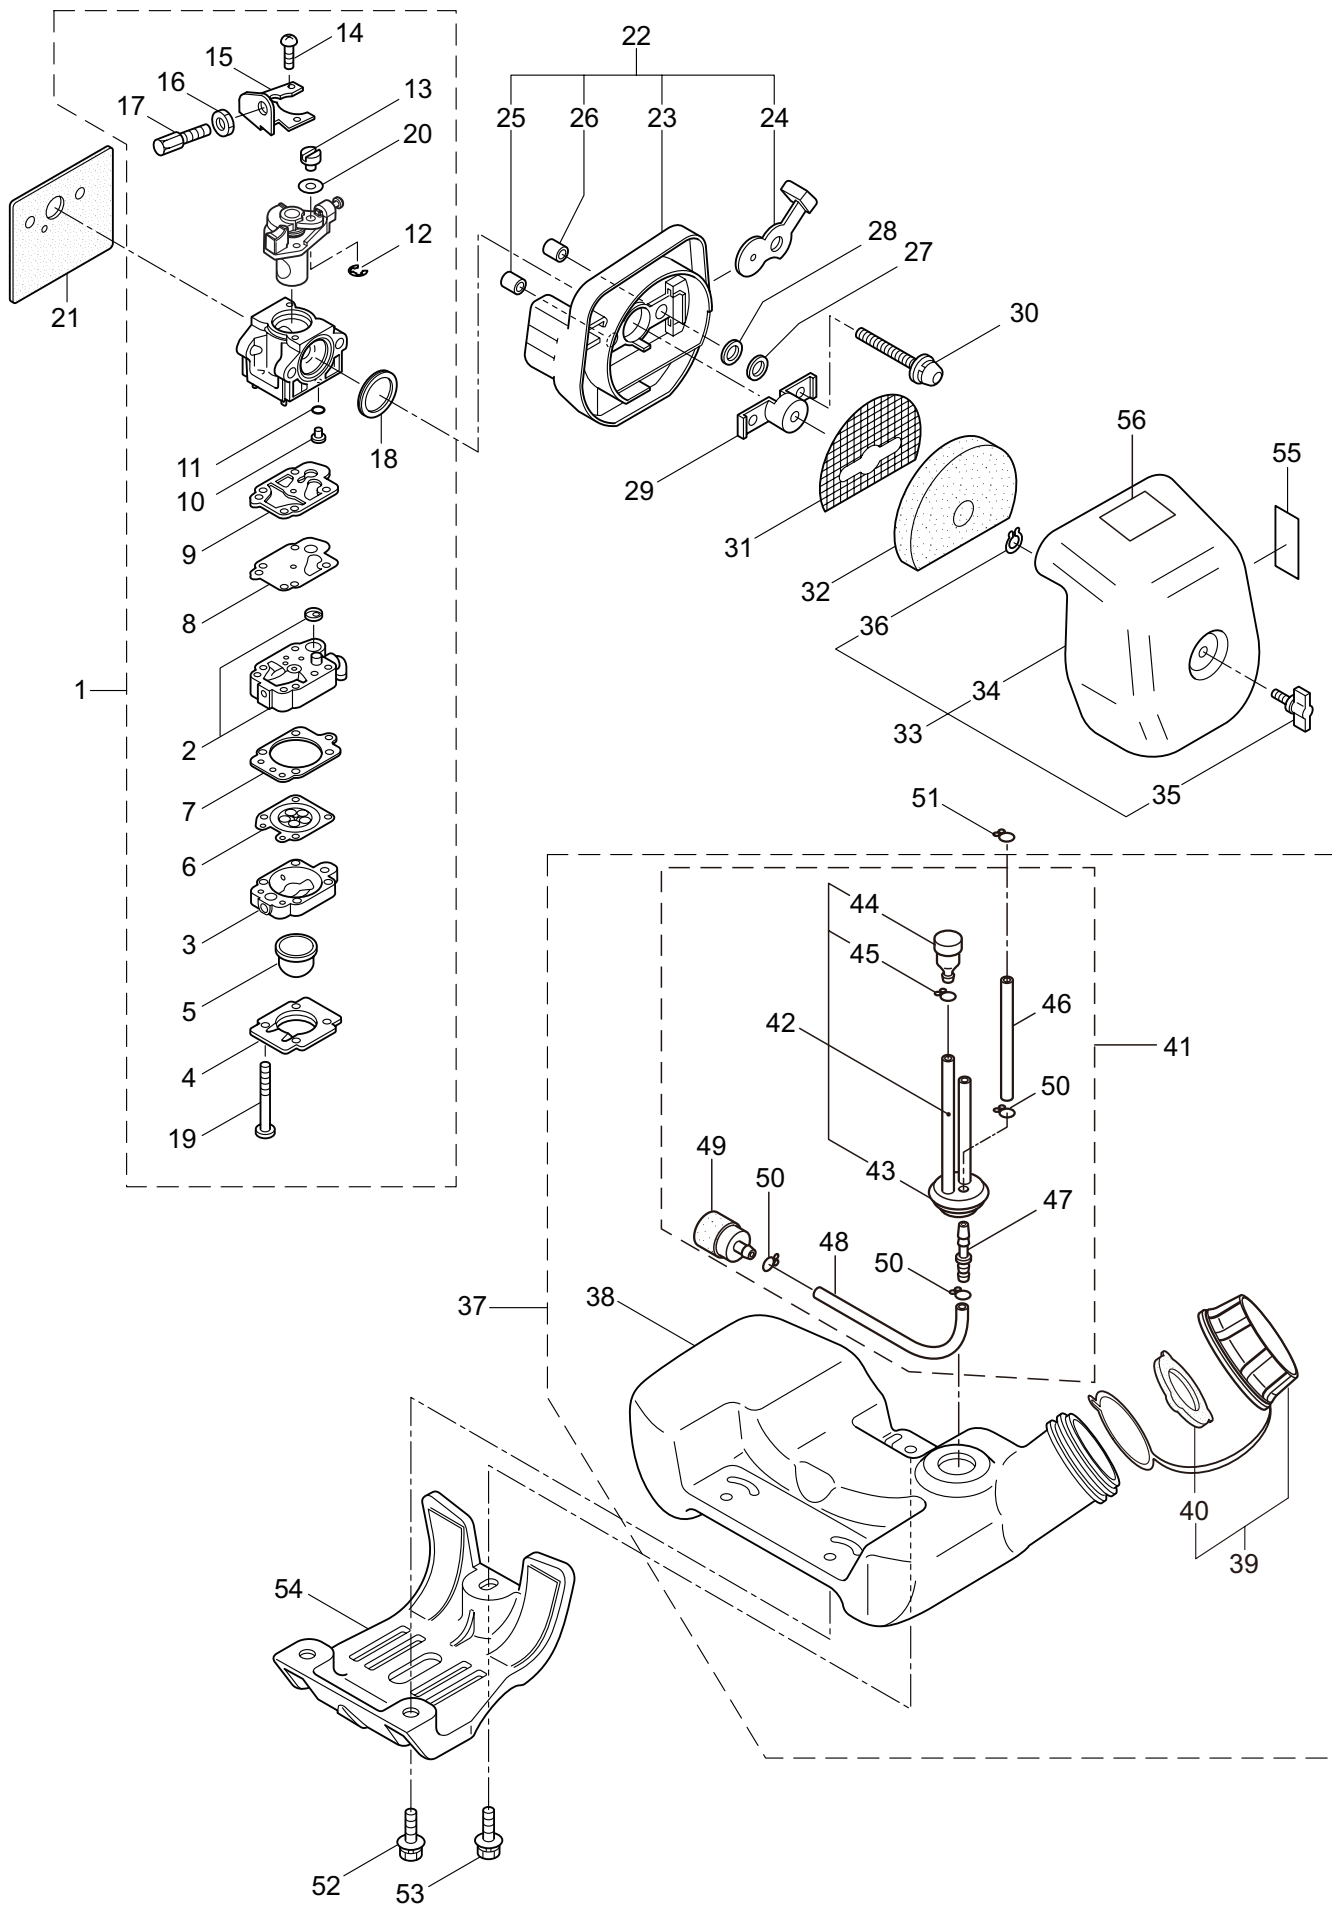

4. M270QC CARBURETOR, FUEL TANK

Ref. No.	Part No.	Part Name	Q'ty	Remarks
4-1	283898	Carburetor Ass'y	1	Incl.2-20 New gasket required
4-2	264155	Pump Body	1	
4-3	262991	Purge Body	1	
4-4	262992	Cover Plate	1	
4-5	261874	Primer Bulb	1	
4-6	283905	Diaphragm, Meterring	1	
4-7	262993	Gasket	1	
4-8	262994	Diaphragm,Fuel Pump	1	
4-9	282576	Gasket	1	
4-10	281487	Main Jet	1	#37
4-11	261871	O-Ring	1	
4-12	261876	E-Ring	1	
4-13	261658	Swivel	1	
4-14	261875	Screw	2	
4-15	264677	Bracket	1	
4-16	261878	Nut	1	
4-17	263994	Adapter	1	
4-18	261657	Packing	1	
4-19	262996	Screw	4	
4-20	264678	Washer	1	
4-21	269762	Gasket	1	
4-22	268055	Air Filter Case Ass'y	1	Incl.23-26
4-23	268056	Air Filter Case	1	
4-24	268057	Valve	1	
4-25	268157	Sleeve	1	5.5x7.1x6L
4-26	268412	Sleeve	1	5.2x7.1x6.4L
4-27	263345	Packing	1	7.2x11xt1.3
4-28	263942	Washer	1	7.2x12xt0.15
4-29	263815	Stay	1	
4-30	264016	Cap Screw	2	M5x60
4-31	265026	Screen	1	
4-32	265027	Foam Element	1	
4-33	268058	Air Filter Cover Ass'y	1	Incl.34-36
4-34	268059	Air Filter Cover	1	
4-35	281438	Knob	1	
4-36	261734	Snap Ring	1	#5
4-37	246592	Fuel Tank Ass'y	1	Incl.38-50
4-38	284820	Fuel Tank	1	
4-39	289046	Tank Cap Ass'y	1	Incl.40
4-40	287058	Gasket	1	
4-41	289035	Fuel Pipe Pick-up Ass'y	1	Incl.42-50
4-42	289036	Fuel Pipe Ass'y	1	Incl.43-45
4-43	268065	Grommet	1	
4-44	261590	Breather	1	
4-45	261117	Clip	1