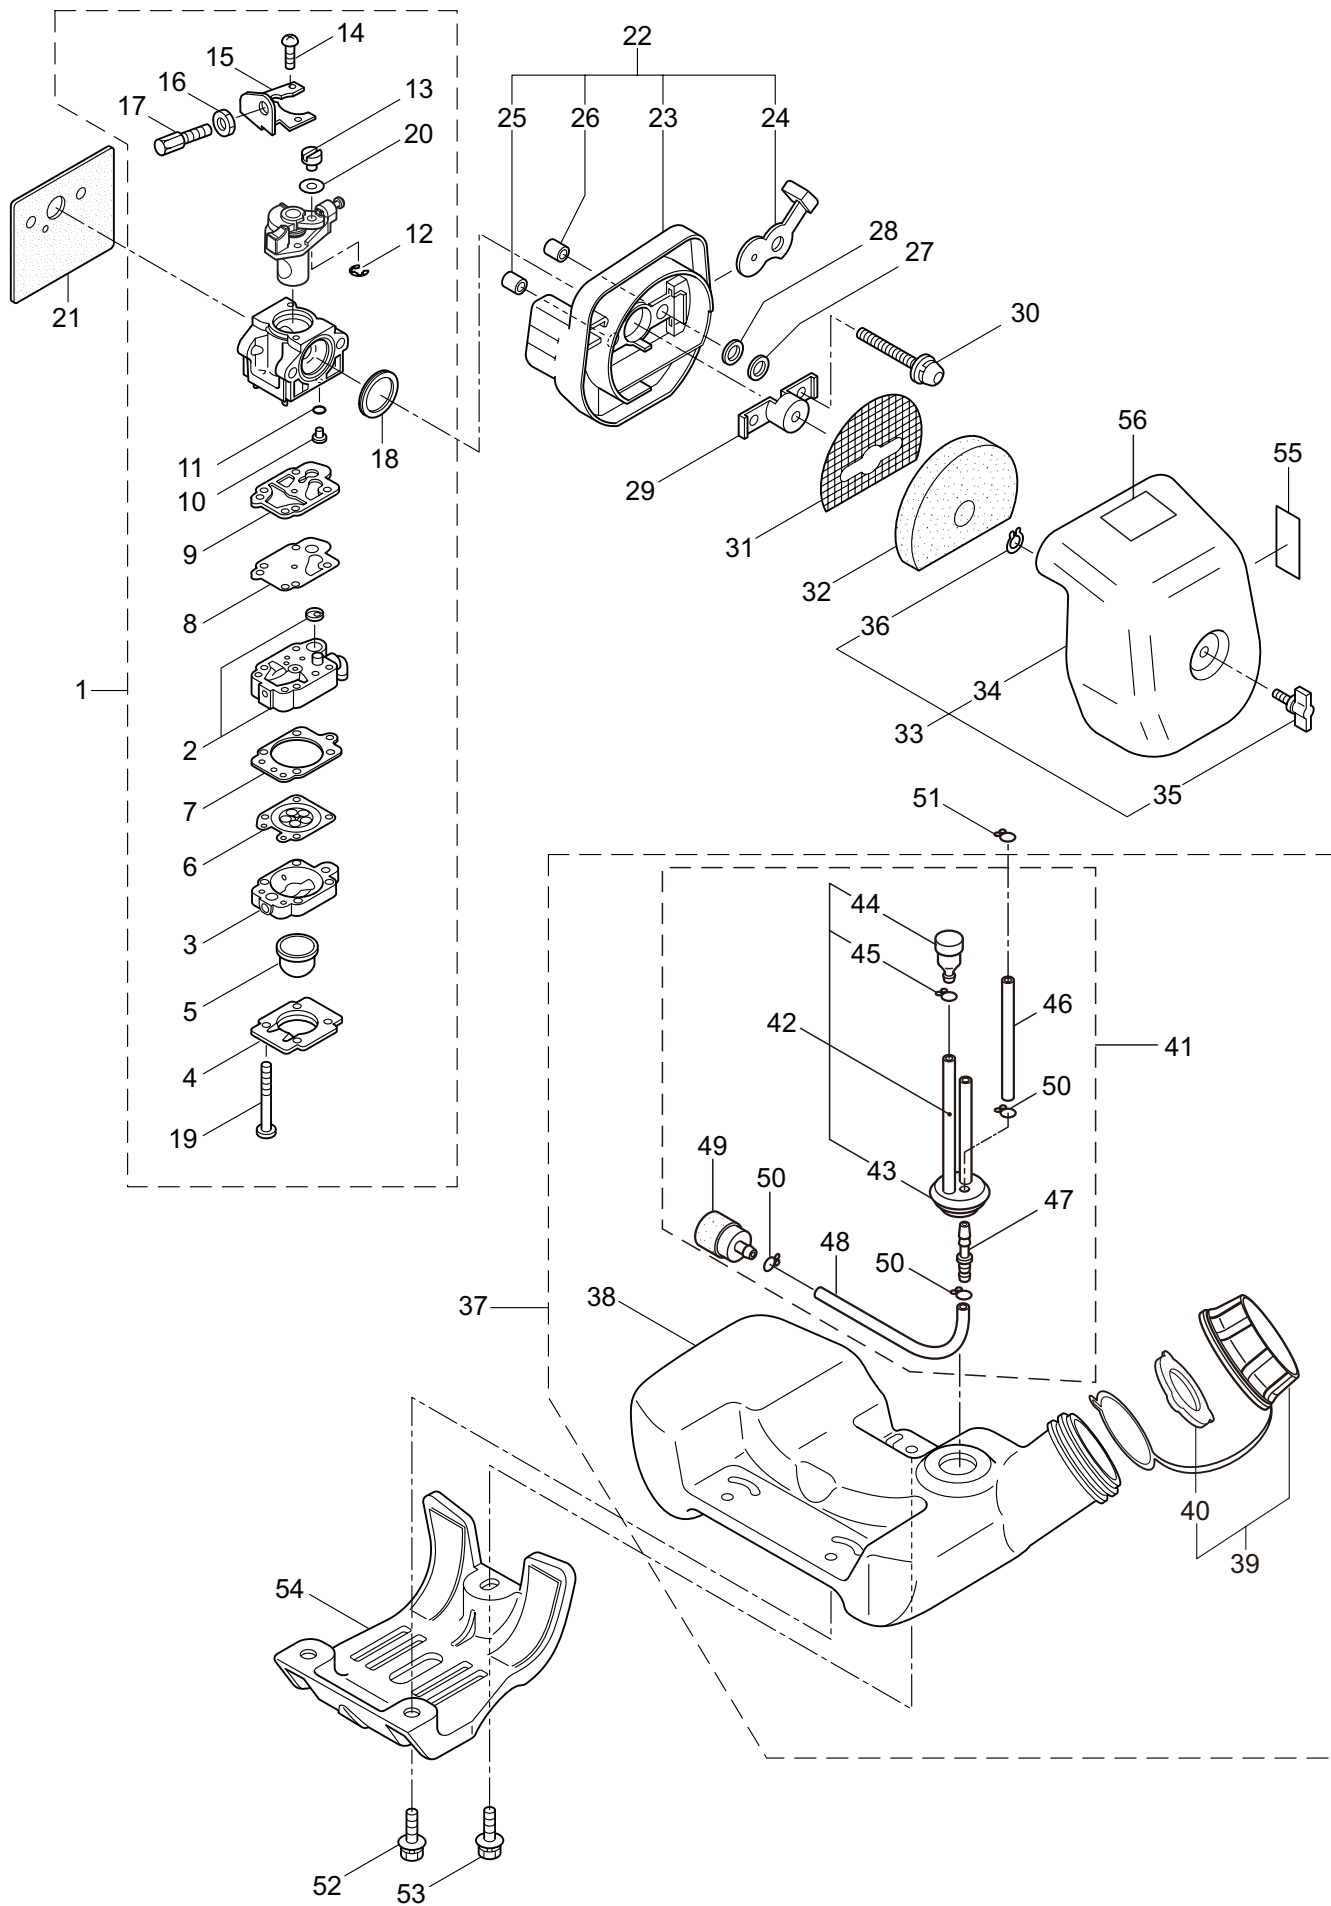

4. M270QC
CARBURETOR, FUEL TANK

Ref. No.	Part No.	Part Name	Q'ty	Remarks
4-46	289028	Pipe A	1	3x5x53L
4-47	288921	Joint	1	
4-48	289033	Pipe	1	3x5x100L
4-49	277887	Filter Ass'y	1	
4-50	261117	Clip	3	
4-51	261117	Clip	1	
4-52	281714	Cap Screw	2	M5x20
4-53	281715	Cap Screw	1	M5x20
4-54	281441	Stand	1	
4-55	261352	Label	1	Choke
4-56	285188	Label	1