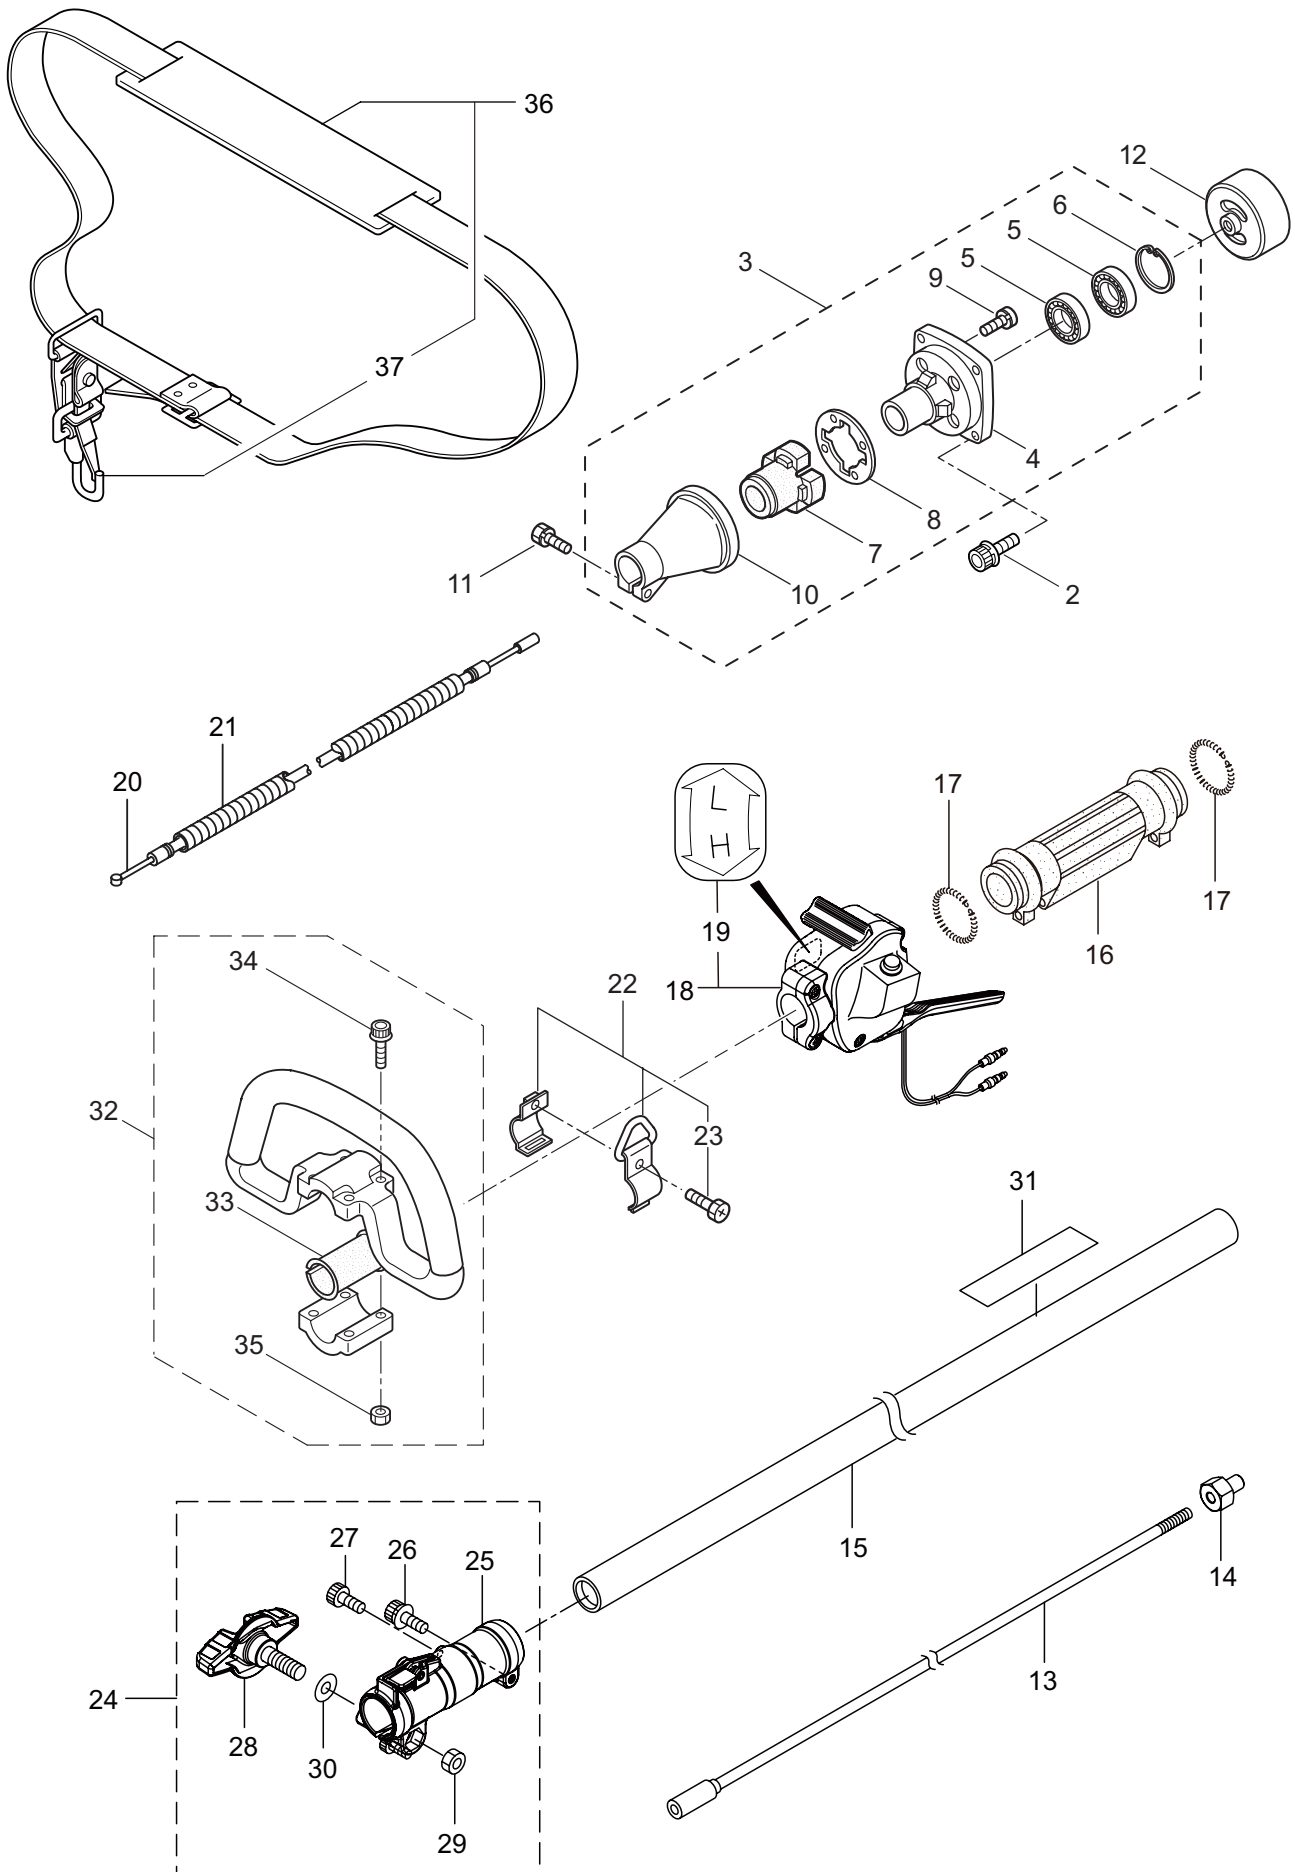

## CONTENTS

1. MAIN BODY .....	1 ~ 2
2. ACCESSORIES .....	3 ~ 4
3. ENGINE .....	5 ~ 8
4. CARBURETOR, FUEL TANK .....	9 ~ 12

2019. 12.

**MARUYAMA**

P/N 524919

1. M270QC  
MAIN BODY

Ref. No.	Part No.	Part Name	Q'ty	Remarks
1-1	364858	M270QC	1	
1-2	261250	Cap Screw	4	M5x20
1-3	215512	Clutch Case Ass'y	1	Incl.4-10
1-4	214592	Bearing Case	1	
1-5	214161	Bearing	2	#6000ZZ
1-6	054676	Snap Ring	1	#26
1-7	560309	Buffer	1	
1-8	214163	Washer	1	
1-9	092033	Screw	4	M5x15
1-10	214593	Driveshaft Tube Adapter	1	
1-11	261246	Cap Screw	1	M5x25
1-12	054677	Clutch Drum	1	
1-13	236836	Driveshaft Ass'y	1	
1-14	211464	Upper Adapt	1	
1-15	242650	Driveshaft Tube Ass'y	1	
1-16	211736	Shaft Grip	1	
1-17	211737	Band	2	
1-18	242050	Throttle Trigger Ass'y	1	Incl.19
1-19	237241	Label	1	
1-20	235752	Throttle Cable	1	
1-21	213548	Plastic Tube	1	#10x200L
1-22	054691	Hanging Bracket Ass'y	1	Incl.23
1-23	089738	Bolt	1	M5x15
1-24	237165	Joint Pipe Ass'y	1	Incl.25-30
1-25	237166	Joint Pipe	1	
1-26	261246	Cap Screw	1	M5x25
1-27	283139	Screw	1	M5x12
1-28	236962	Knob	1	M8x26
1-29	126990	Nut	1	M8
1-30	550131	Washer	1	M8
1-31	242108	Label	1	M270QC
1-32	215601	Loop Handle Ass'y	1	Incl.33-35
1-33	213171	Packing	1	
1-34	215608	Cap Screw	4	M5x30x16
1-35	081027	Nut	4	M5
1-36	220533	Hanging Strap Ass'y	1	Incl.37
1-37	231657	Hook	1	

2. M270QC  
ACCESSORIES

Ref. No.	Part No.	Part Name	Q'ty	Remarks
2-1	210418	Box Spanner	1	13x19x(+)
2-2	219431	Wrench	1	3mm
2-3	219432	Wrench	1	4mm
2-4	219433	Wrench	1	5mm
2-5	242109	Instruction Manual	1	M270QC/300QC