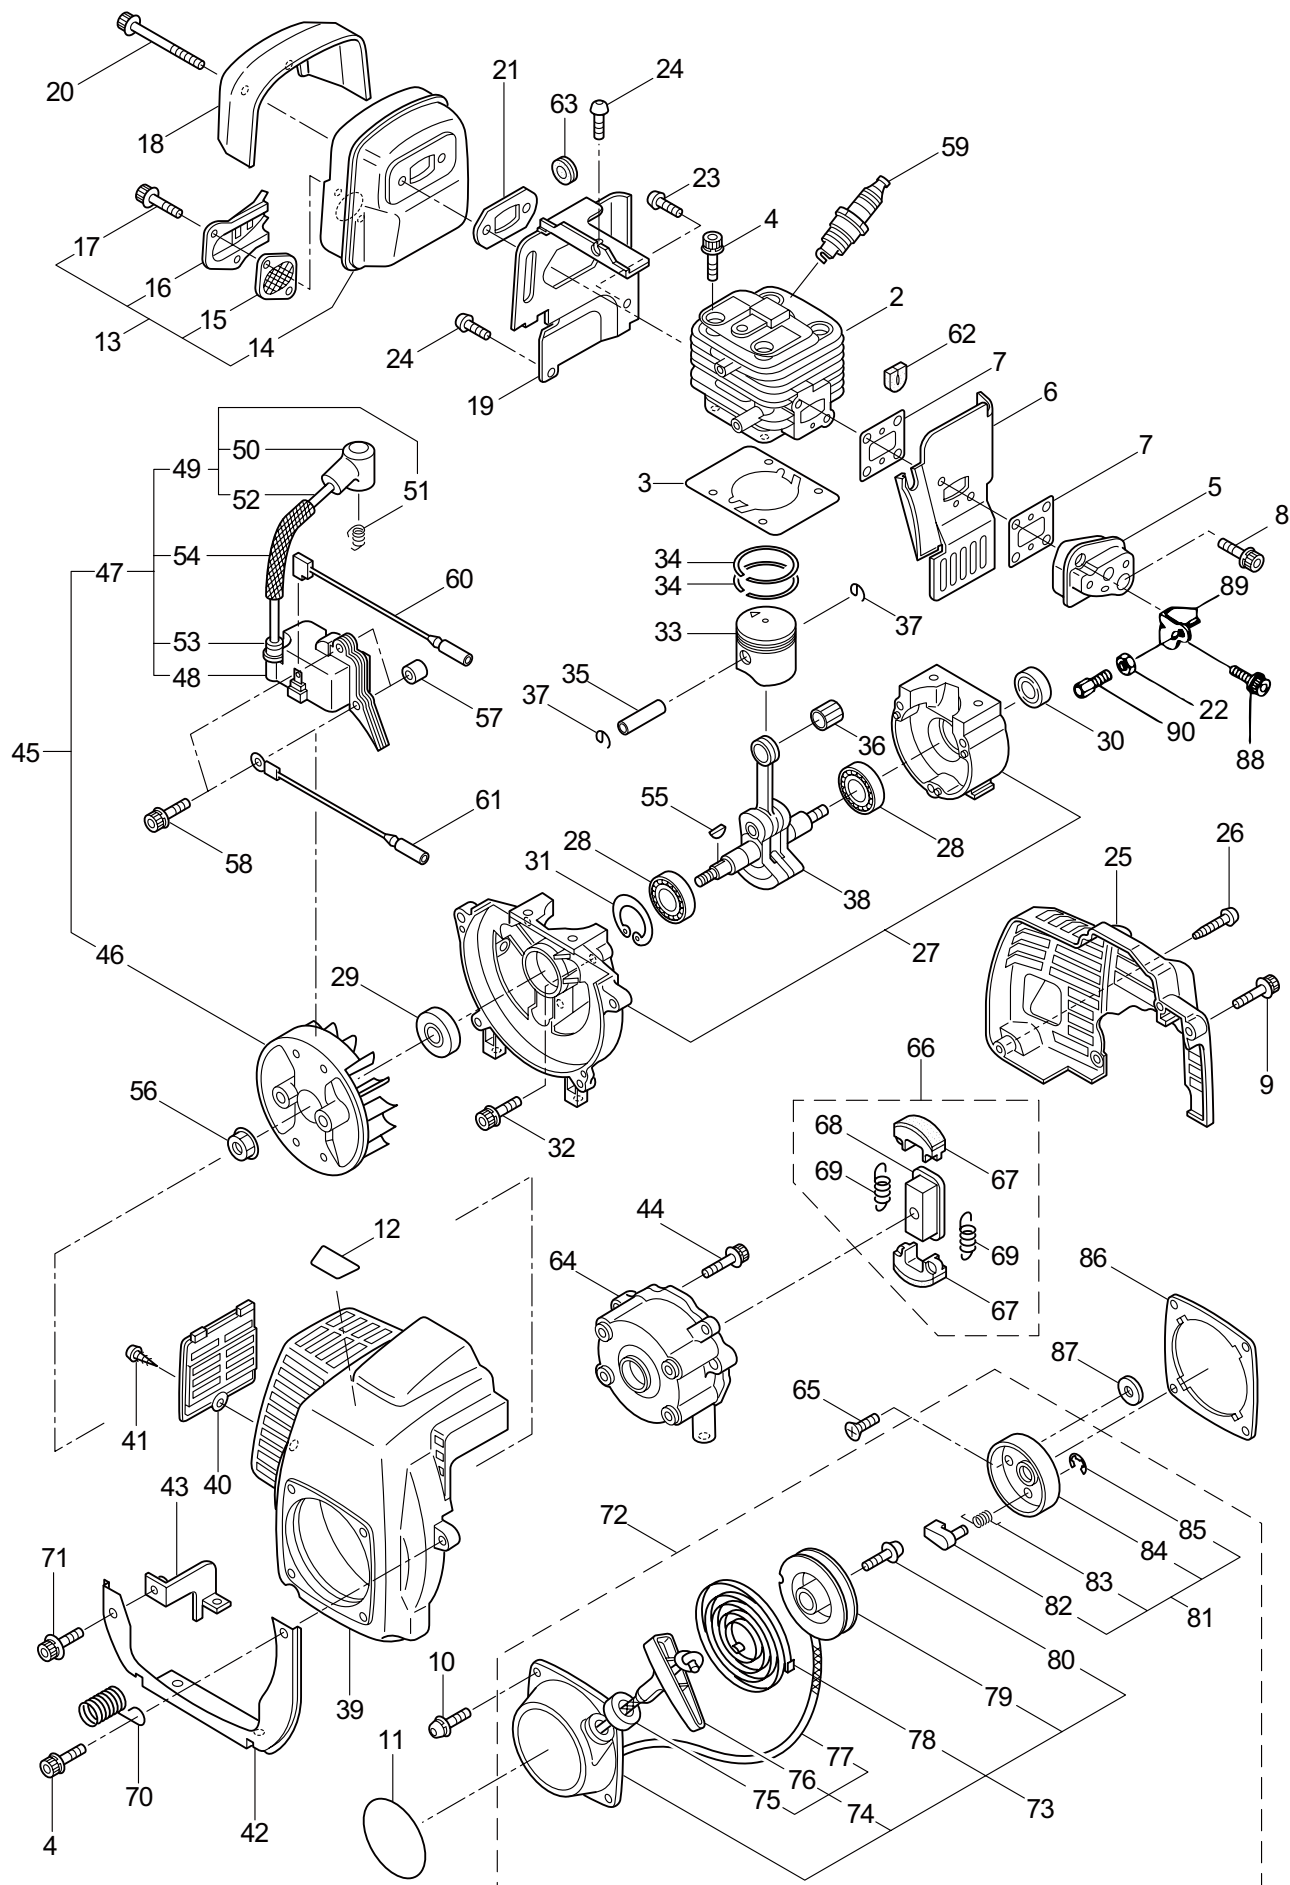

Maruyama. *E x t r a o r d i n a r y .*

1. HT2321D-CA
MAIN BODY

Ref. No.	Part No.	Part Name	Q'ty	Remarks
1-2	217677	Cover of Blade	1	
1-3	270568	Rear Handle Ass'y	1	Incl.4-17
1-4	997258	Screw	1	M4x10
1-5	997259	Holder,Cable	1	
1-6	997260	Swivel	1	
1-7	270569	Switch,Stop	1	
1-8	997262	Lever,Throttle	1	
1-9	997263	E-Ring	1	#2.5
1-10	997264	Pin,Lever	1	
1-11	997265	Spring	1	
1-12	997266	Fixing Knob	1	
1-13	270147	Rear Handle (L)	1	
1-14	270099	Rear Handle (R)	1	
1-15	270233	U-Nut	6	M4
1-16	997268	Screw	5	M4x16
1-17	997269	Screw	1	M4x30
1-18	270119	Bolt	1	M6x50
1-19	997253	Nut	1	M6
1-20	270120	Bolt	1	M6x40
1-21	270021	Drum	1	
1-22	270760	Upper Case	1	
1-23	270029	Bolt	2	M6x35
1-24	582441	Front Handle	1	
1-25	270759	Reinforcing Plate	1	
1-26	997244	Flange Nut	2	M5
1-27	991941	U-Nut	6	M6
1-28	270030	Bolt	2	M6x20
1-29	581912	Guide Plate	1	
1-30	991937	Grease Nipple	1	M6
1-31	580767	Bearing	1	#6001 2RS
1-32	270423	Bearing	3	
1-33	584666	Pinion	1	
1-34	591443	Crank Comp	1	
1-35	997282	Rod Ass'y	2	
1-36	580777	Snap Ring	1	#26
1-37	991931	Screw	2	M5x20
1-38	570687	Upper Blade	1	
1-39	991924	Screw	2	M3x5
1-40	991919	Plate,Rod Slide	1	
1-41	270758	Felt	1	
1-42	570688	Lower Blade	1	
1-43	270756	Lower Case	1	
1-44	580791	Bolt	7	M5x16
1-45	991912	Screw	1	

1. HT2321D-CA
MAIN BODY

Ref. No.	Part No.	Part Name	Q'ty	Remarks
1-46	991913	Washer	4	
1-47	991914	Screw	3	
1-48	591450	Label	1	
1-49	591449	Label	1	
1-50	223925	Label	1	Grease up
1-51	270757	Plate	1	

2.HT2321D-CA ENGINE