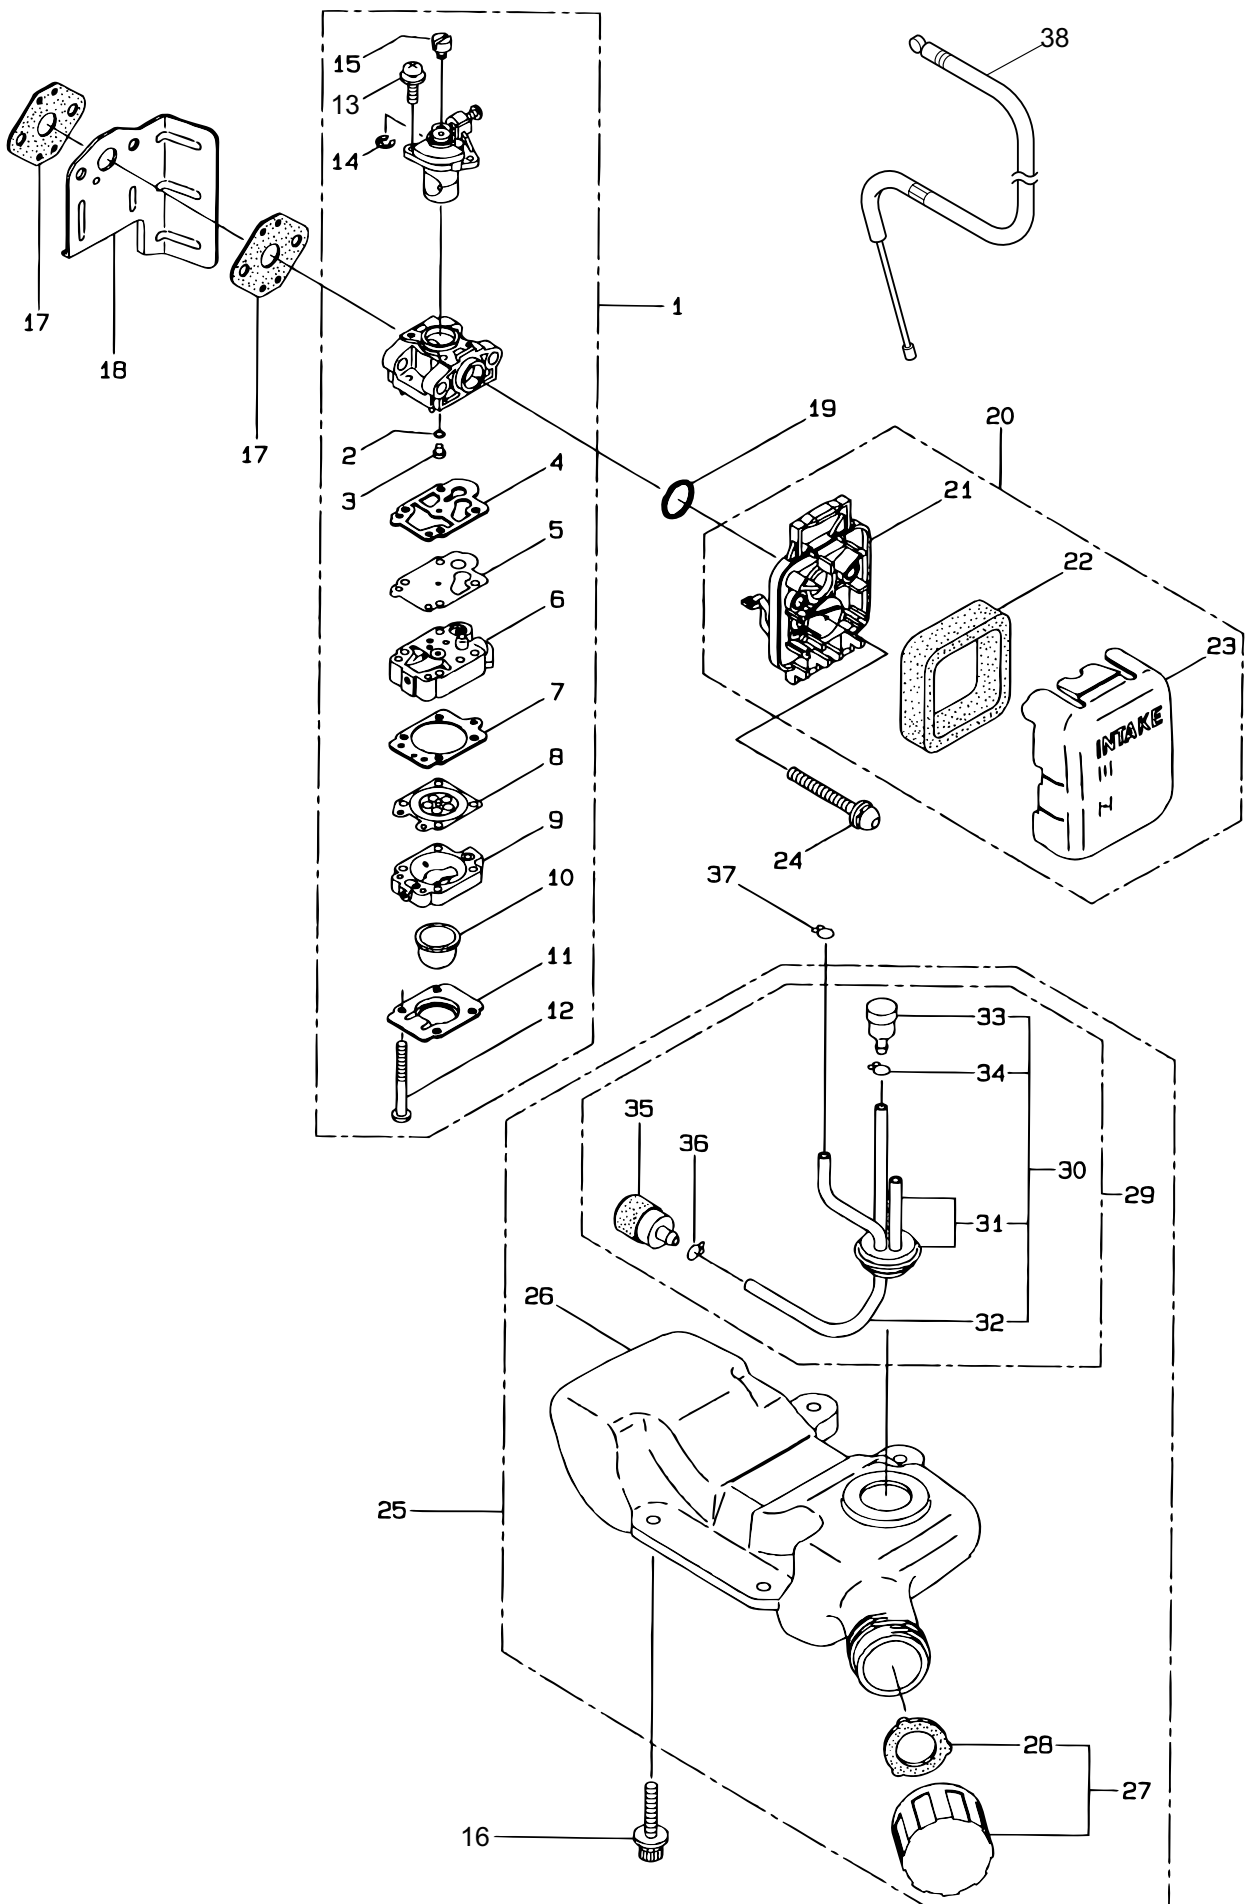

3. HT2321D-CA
CARBURETOR, FUEL TANK

Ref. No.	Part No.	Part Name	Q'ty	Remarks
3-1	268680	Carburetor Ass'y	1	Incl.2-15
3-2	261871	O-Ring	1	
3-3	268953	Main Jet	1	#34.5
3-4	262995	Gasket	1	
3-5	262994	Diaphragm,Fuel Pump	1	
3-6	268499	Pump Body	1	
3-7	262993	Gasket	1	
3-8	268501	Diaphragm, Meterring	1	
3-9	262991	Purge Body	1	
3-10	261874	Primer Bulb	1	
3-11	262992	Cover Plate	1	
3-12	262996	Screw	4	
3-13	264682	Screw	2	
3-14	261876	E-Ring	1	
3-15	261658	Swivel	1	
3-16	268940	Screw	4	M5x18
3-17	261864	Gasket	2	
3-18	268951	Baffle Plate	1	
3-19	264691	O-Ring	1	
3-20	266420	Cleaner Ass'y	1	Incl.21-23
3-21	266433	Housing	1	
3-22	264695	Filter	1	
3-23	264709	Cover	1	
3-24	264016	Cap Screw	2	M5x60
3-25	283804	Fuel Tank Ass'y	1	Incl.26-36
3-26	283805	Fuel Tank	1	
3-27	261584	Fuel Tank Cap Ass'y	1	Incl.28
3-28	261105	Gasket	1	
3-29	268062	Fuel Pipe Pick-up Ass'y	1	Incl.30-36
3-30	268185	Fuel Pipe Ass'y	1	Incl.31-34
3-31	268497	Fuel Pipe & Grommet	1	
3-32	262649	Fuel Pipe	1	
3-33	261590	Breather	1	
3-34	261117	Clip	1	
3-35	264653	Filter Ass'y	1	
3-36	261117	Clip	1	
3-37	261117	Clip	1	
3-38	264604	Cable Comp	1