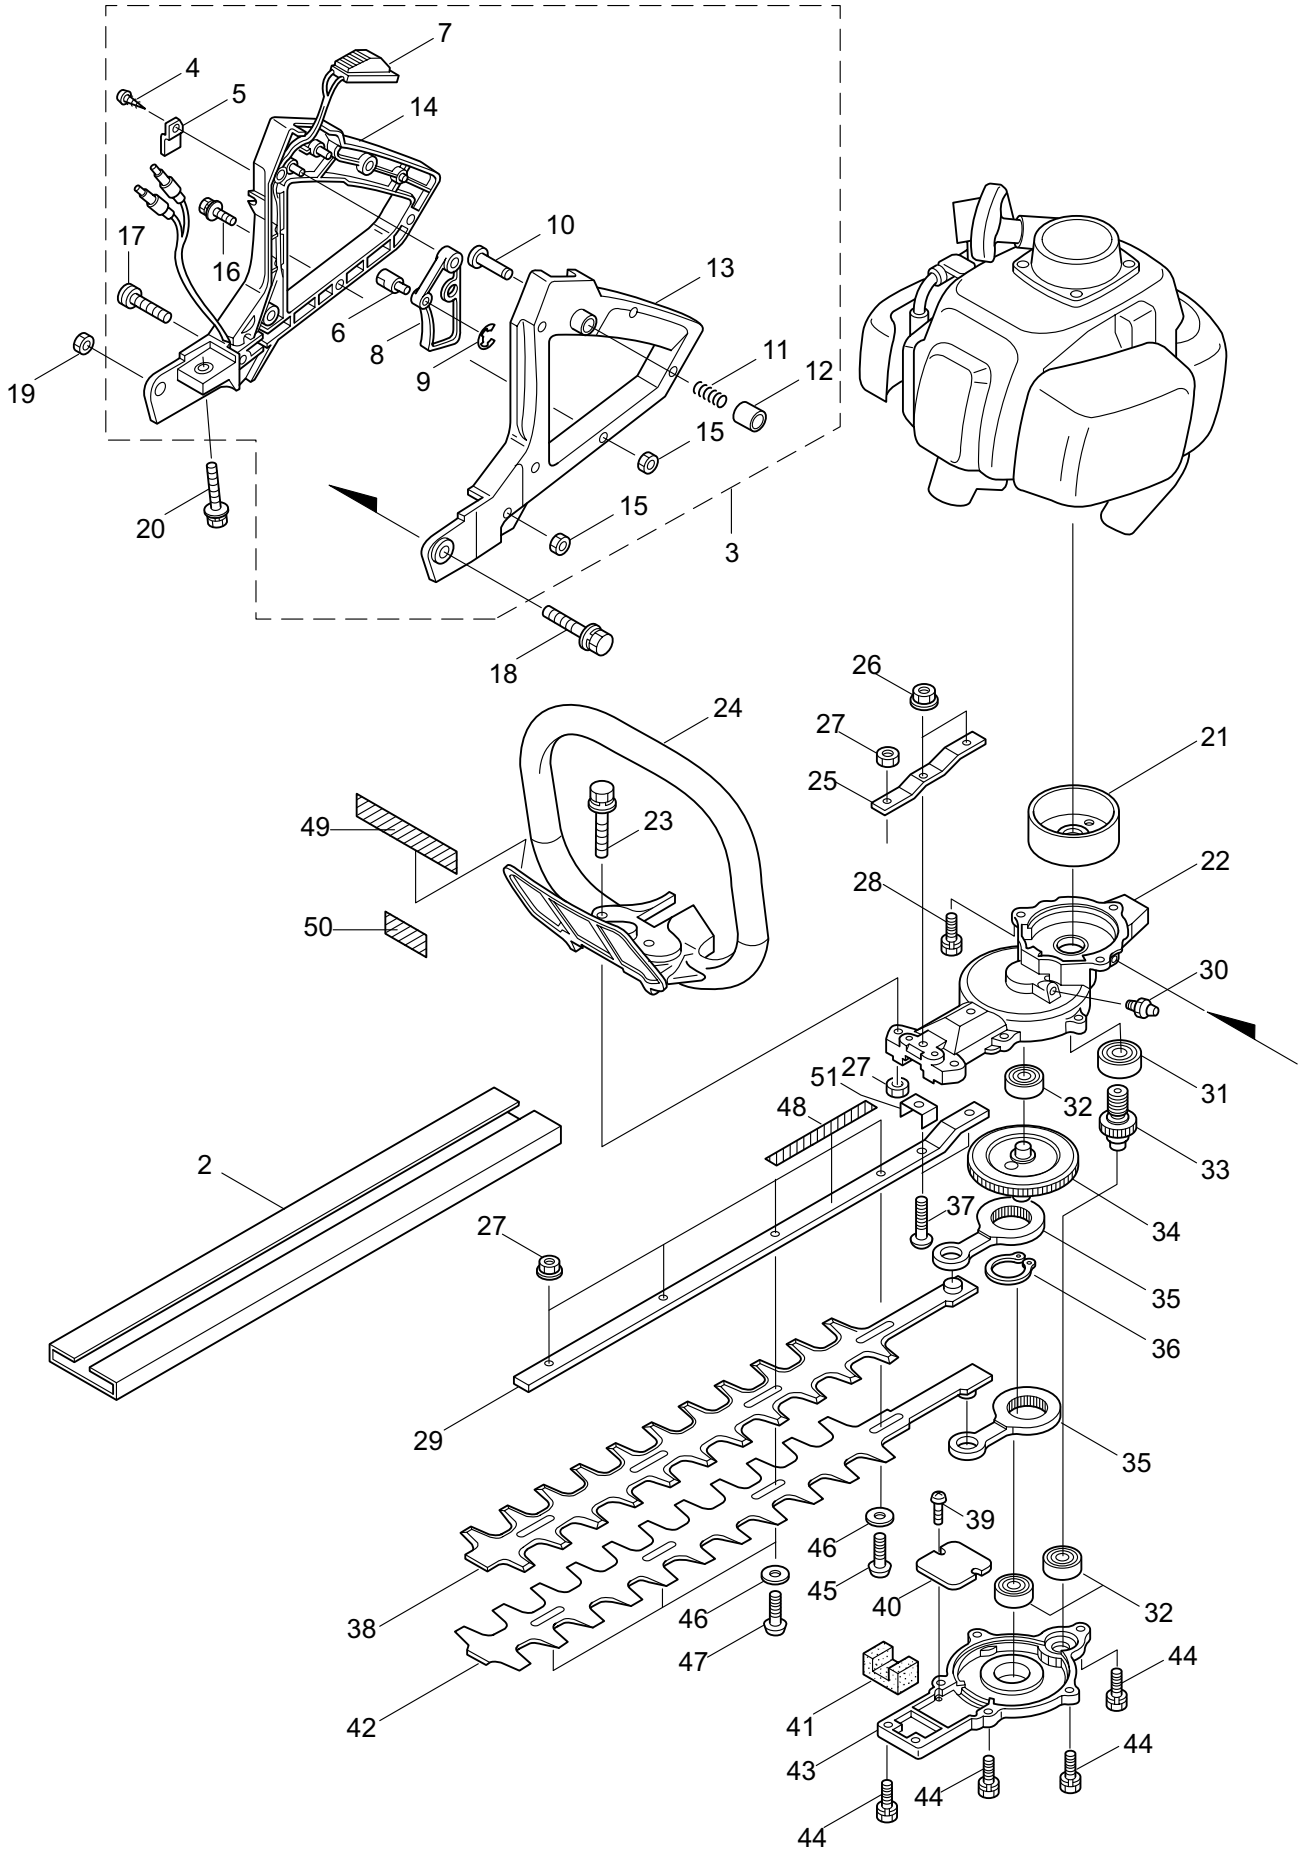

Maruyama. *E x t r a o r d i n a r y .*

1. HT2321D-CA
MAIN BODY

Ref. No.	Part No.	Part Name	Q'ty	Remarks
1-2	217677	Cover of Blade	1	
1-3	270568	Rear Handle Ass'y	1	Incl.4-17
1-4	997258	Screw	1	M4x10
1-5	997259	Holder,Cable	1	
1-6	997260	Swivel	1	
1-7	270569	Switch,Stop	1	
1-8	997262	Lever,Throttle	1	
1-9	997263	E-Ring	1	#2.5
1-10	997264	Pin,Lever	1	
1-11	997265	Spring	1	
1-12	997266	Fixing Knob	1	
1-13	270147	Rear Handle (L)	1	
1-14	270099	Rear Handle (R)	1	
1-15	270233	U-Nut	6	M4
1-16	997268	Screw	5	M4x16
1-17	997269	Screw	1	M4x30
1-18	270119	Bolt	1	M6x50
1-19	997253	Nut	1	M6
1-20	270120	Bolt	1	M6x40
1-21	270021	Drum	1	
1-22	270760	Upper Case	1	
1-23	270029	Bolt	2	M6x35
1-24	582441	Front Handle	1	
1-25	270759	Reinforcing Plate	1	
1-26	997244	Flange Nut	2	M5
1-27	991941	U-Nut	6	M6
1-28	270030	Bolt	2	M6x20
1-29	581912	Guide Plate	1	
1-30	991937	Grease Nipple	1	M6
1-31	580767	Bearing	1	#6001 2RS
1-32	270423	Bearing	3	
1-33	584666	Pinion	1	
1-34	591443	Crank Comp	1	
1-35	997282	Rod Ass'y	2	
1-36	580777	Snap Ring	1	#26
1-37	991931	Screw	2	M5x20
1-38	570687	Upper Blade	1	
1-39	991924	Screw	2	M3x5
1-40	991919	Plate,Rod Slide	1	
1-41	270758	Felt	1	
1-42	570688	Lower Blade	1	
1-43	270756	Lower Case	1	
1-44	580791	Bolt	7	M5x16
1-45	991912	Screw	1	

1. HT2321D-CA
MAIN BODY

Ref. No.	Part No.	Part Name	Q'ty	Remarks
1-46	991913	Washer	4	
1-47	991914	Screw	3	
1-48	591450	Label	1	
1-49	591449	Label	1	
1-50	223925	Label	1	Grease up
1-51	270757	Plate	1	

2.HT2321D-CA ENGINE