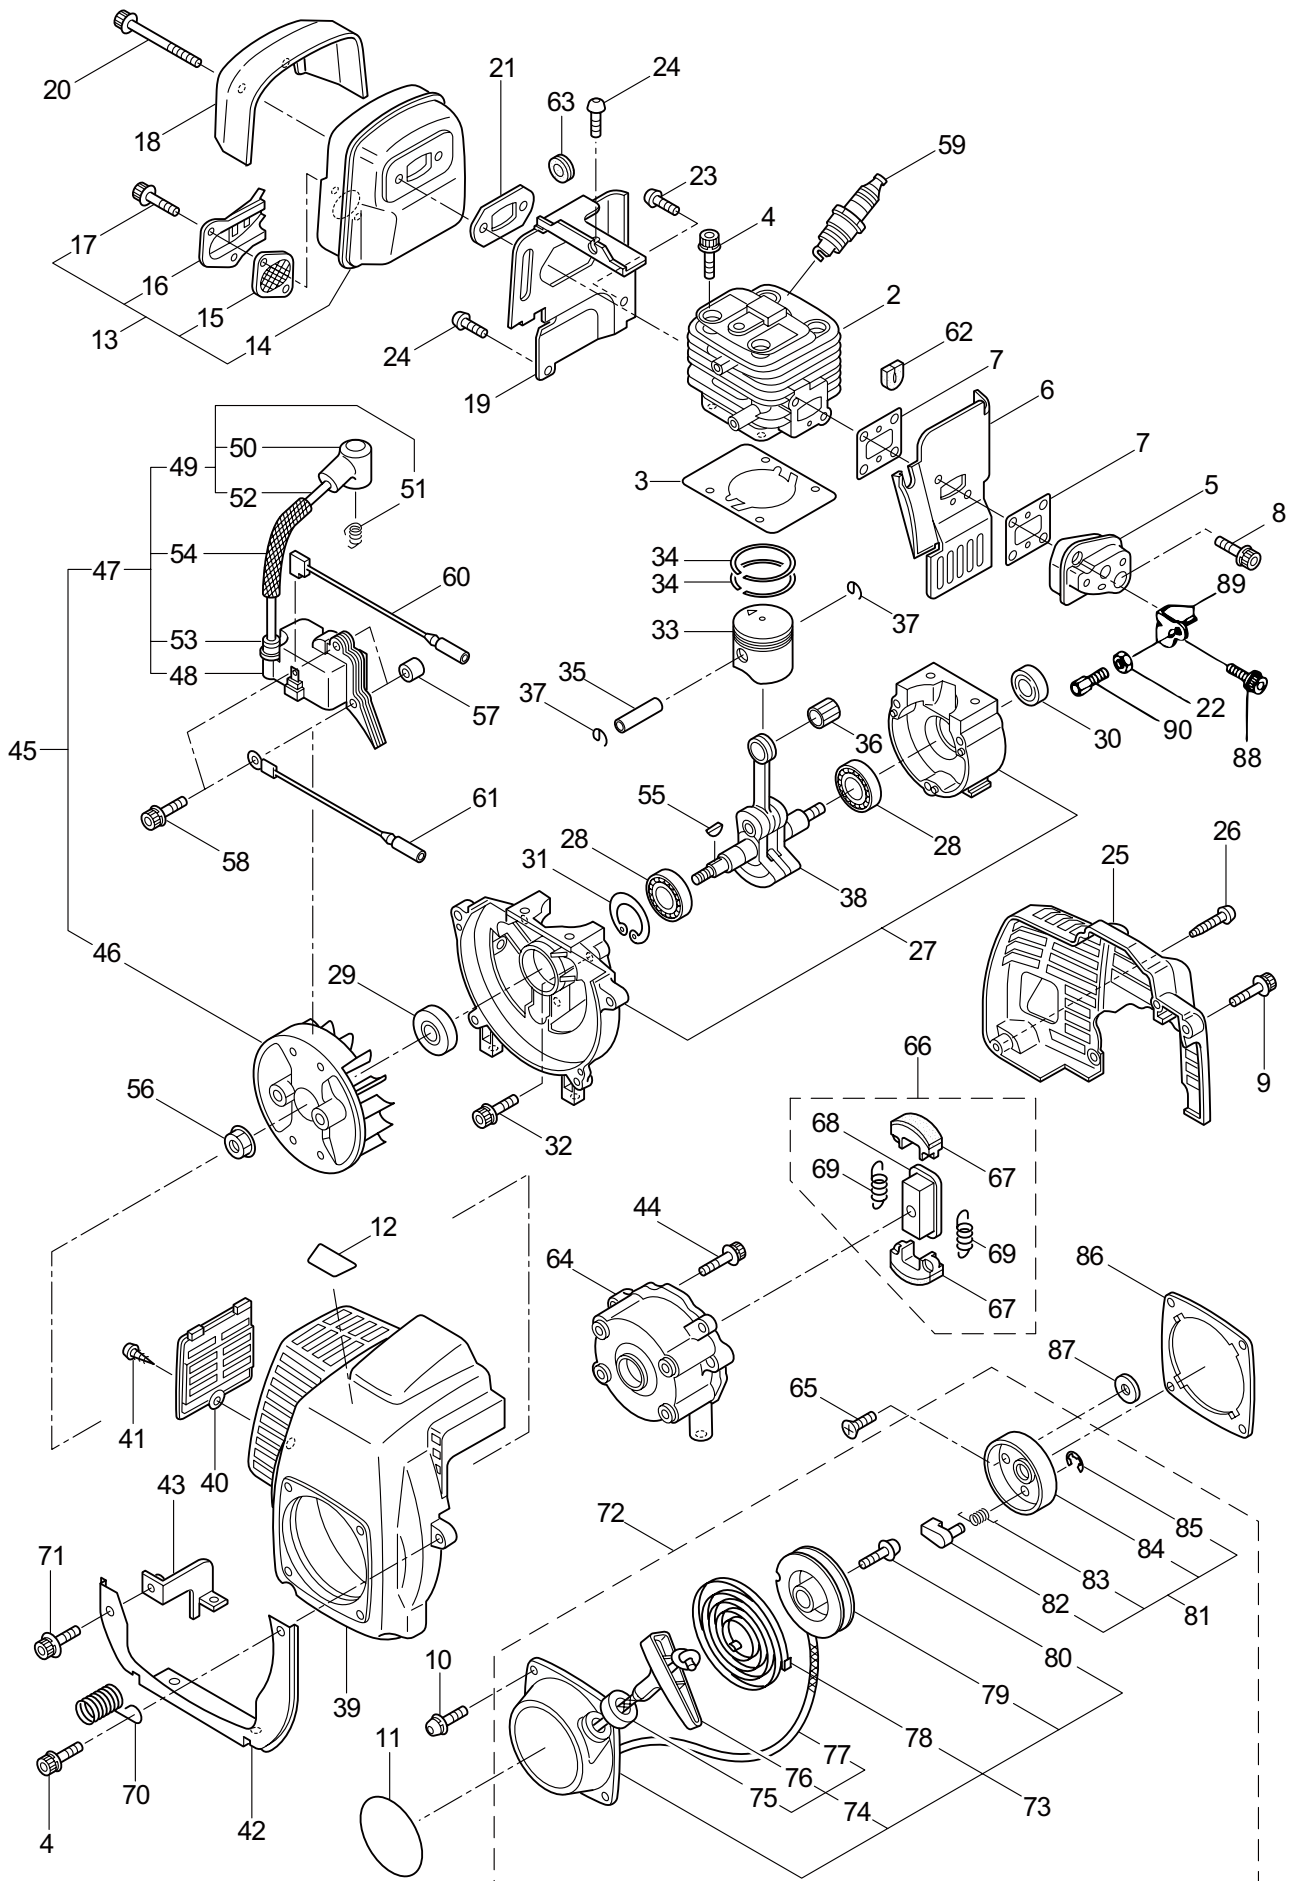

2. HT2321D-CA ENGINE

Ref. No.	Part No.	Part Name	Q'ty	Remarks
2-46	268039	Rotor/Fan	1	
2-47	268041	Ignition Coil Ass'y	1	Incl.48-54
2-48	268040	Coil	1	
2-49	268042	Spark Plug Wire Ass'y	1	Incl.50-52
2-50	261074	Plug Boot	1	
2-51	261075	Connector	1	
2-52	268043	Spark Plug Wire	1	
2-53	261072	Cap	1	
2-54	268584	Insulator	1	140L
2-55	261076	Woodruff Key	1	3x10
2-56	261417	Nut,Rotor	1	M8
2-57	280381	Spacer	2	
2-58	261256	Cap Screw	2	M4x25
2-59	261200	Spark Plug	1	NGK BPM6Y
2-60	268932	Lead	1	
2-61	265269	Lead	1	
2-62	261202	Grommet	1	
2-63	268036	Grommet	1	
2-64	268581	Clutch Case	1	
2-65	264535	Screw	2	M6x20
2-66	280404	Clutch Ass'y	1	Incl.67-69
2-67	280568	Clutch Shoe	2	(2)required
2-68	280569	Clutch Boss	1	
2-69	280570	Spring	2	(2)required
2-70	268592	Clamp	1	
2-71	268940	Screw	1	M5x18
2-72	268668	Recoil Starter Ass'y	1	Incl.73-85
2-73	268669	Starter Ass'y	1	Incl.74-80
2-74	268813	Rope Ass'y	1	Incl.75-77
2-75	268670	Damper	1	
2-76	267219	Starter Grip	1	
2-77	281817	Starter Rope	1	
2-78	261622	Spiral Spring	1	
2-79	261621	Pulley	1	
2-80	262922	Screw	1	
2-81	264085	Starter Pawl Ass'y	1	Incl.82-85
2-82	261630	Pawl	1	
2-83	261631	Return Spring	1	
2-84	264086	Pawl Case	1	
2-85	020299	E-Ring	1	#4
2-86	268671	Plate	1	
2-87	261189	Washer	2	6x16.5xt1.2
2-88	265925	Cap Screw	1	M5x25
2-89	268593	Stay	1	
2-90	264736	Adapter	1