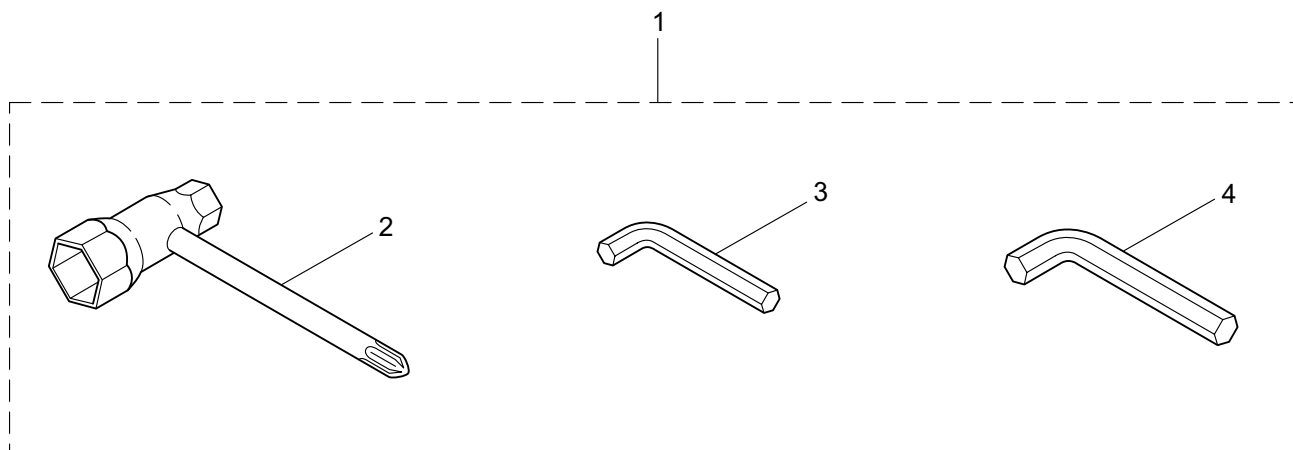

4. HT2321D-CA
ACCESSORIES

Ref. No.	Part No.	Part Name	Q'ty	Remarks
4-1	264606	Tool Set	1	Incl.2-4
4-2	264607	Box Spanner	1	10x19x(+)
4-3	219431	Wrench	1	3mm
4-4	219432	Wrench	1	4mm
4-5	271360	Owner's Manual	1	HT2321-CA