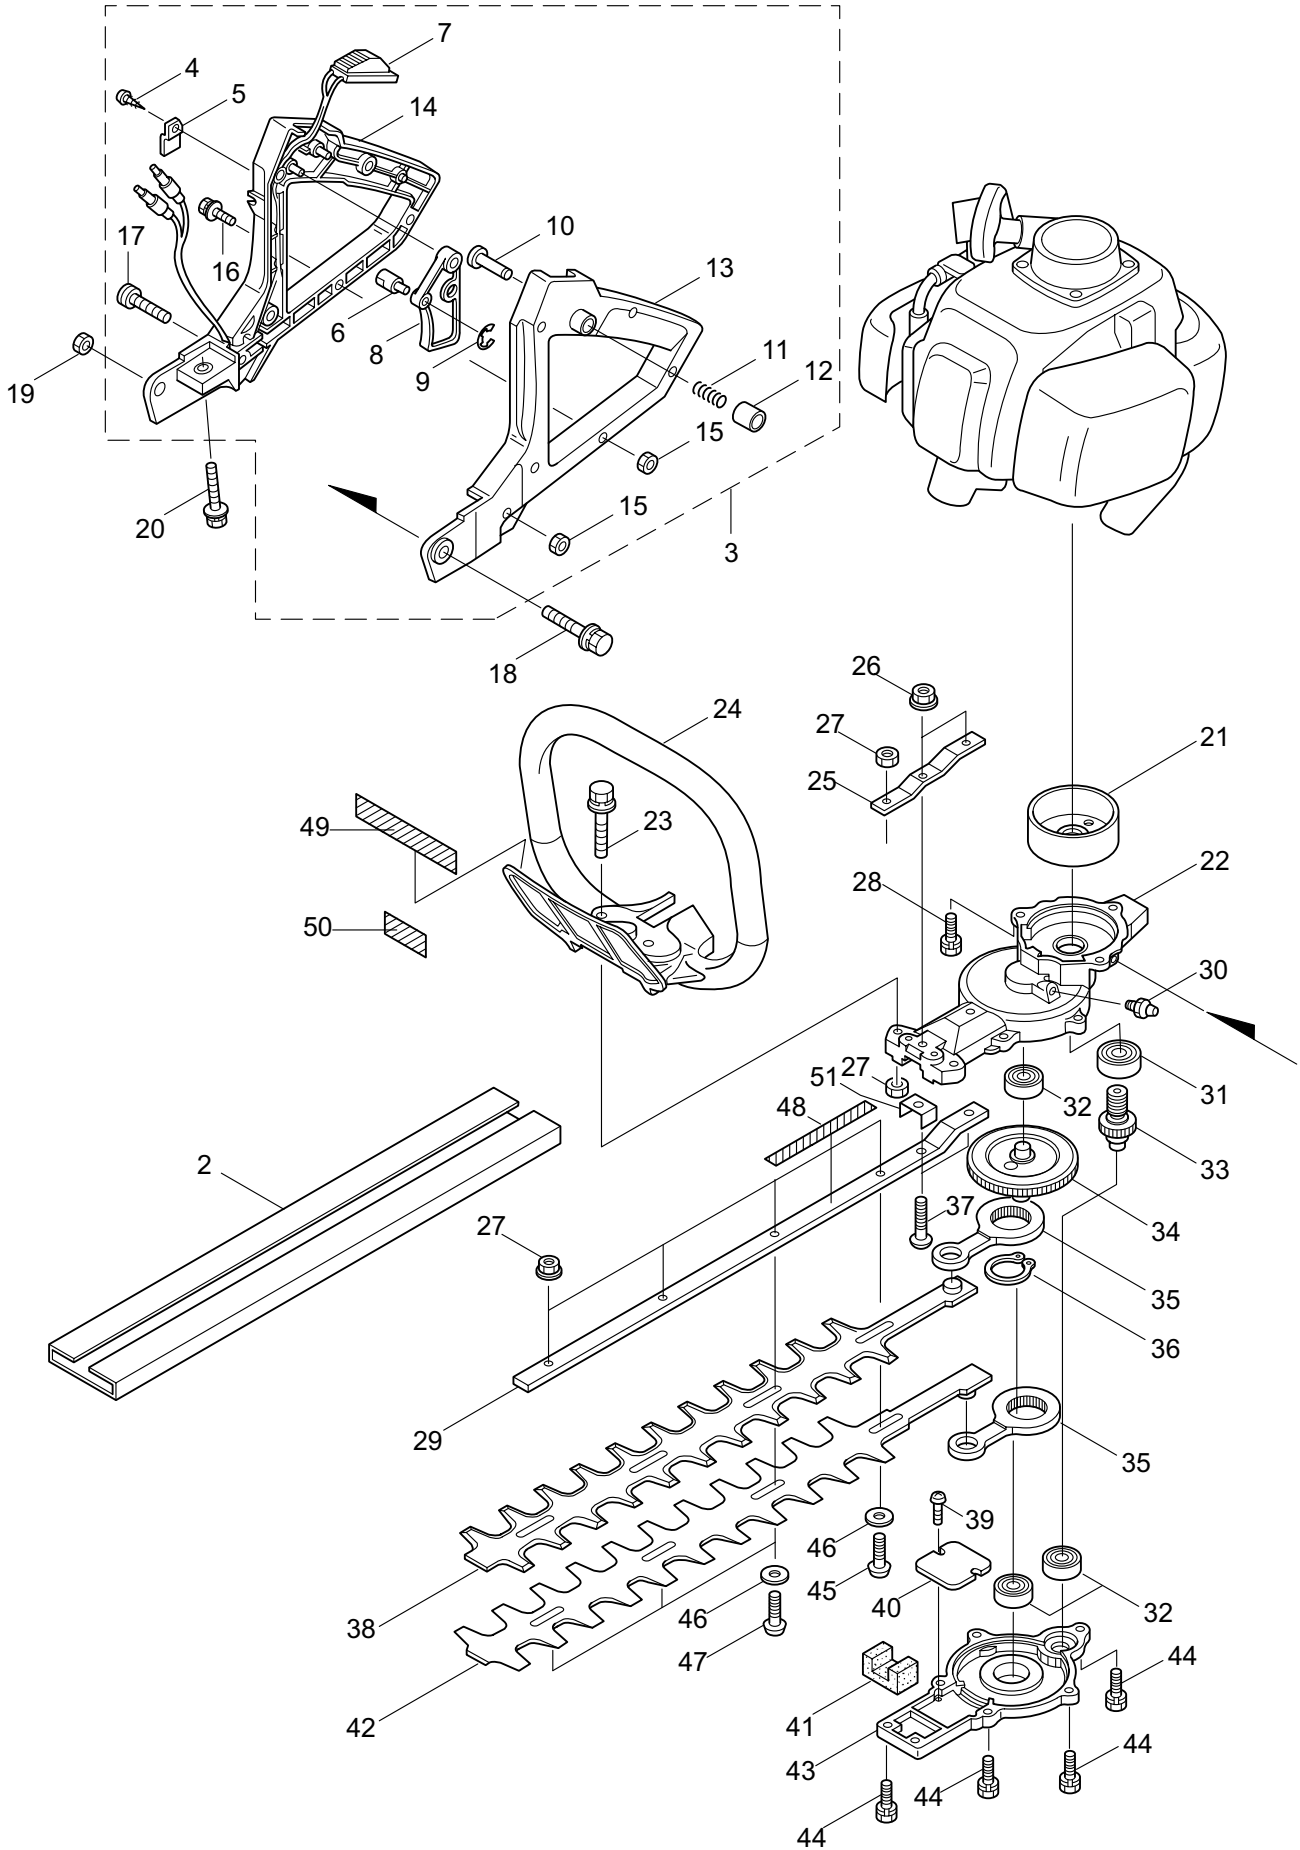

Maruyama. *E x t r a o r d i n a r y .*

1. HT2321D-CA
MAIN BODY

Ref. No.	Part No.	Part Name	Q'ty	Remarks
1-2	217677	Cover of Blade	1	
1-3	270568	Rear Handle Ass'y	1	Incl.4-17
1-4	997258	Screw	1	M4x10
1-5	997259	Holder,Cable	1	
1-6	997260	Swivel	1	
1-7	270569	Switch,Stop	1	
1-8	997262	Lever,Throttle	1	
1-9	997263	E-Ring	1	#2.5
1-10	997264	Pin,Lever	1	
1-11	997265	Spring	1	
1-12	997266	Fixing Knob	1	
1-13	270147	Rear Handle (L)	1	
1-14	270099	Rear Handle (R)	1	
1-15	270233	U-Nut	6	M4
1-16	997268	Screw	5	M4x16
1-17	997269	Screw	1	M4x30
1-18	270119	Bolt	1	M6x50
1-19	997253	Nut	1	M6
1-20	270120	Bolt	1	M6x40
1-21	270021	Drum	1	
1-22	270760	Upper Case	1	
1-23	270029	Bolt	2	M6x35
1-24	582441	Front Handle	1	
1-25	270759	Reinforcing Plate	1	
1-26	997244	Flange Nut	2	M5
1-27	991941	U-Nut	6	M6
1-28	270030	Bolt	2	M6x20
1-29	581912	Guide Plate	1	
1-30	991937	Grease Nipple	1	M6
1-31	580767	Bearing	1	#6001 2RS
1-32	270423	Bearing	3	
1-33	584666	Pinion	1	
1-34	591443	Crank Comp	1	
1-35	997282	Rod Ass'y	2	
1-36	580777	Snap Ring	1	#26
1-37	991931	Screw	2	M5x20
1-38	570687	Upper Blade	1	
1-39	991924	Screw	2	M3x5
1-40	991919	Plate,Rod Slide	1	
1-41	270758	Felt	1	
1-42	570688	Lower Blade	1	
1-43	270756	Lower Case	1	
1-44	580791	Bolt	7	M5x16
1-45	991912	Screw	1	

1. HT2321D-CA
MAIN BODY

Ref. No.	Part No.	Part Name	Q'ty	Remarks
1-46	991913	Washer	4	
1-47	991914	Screw	3	
1-48	591450	Label	1	
1-49	591449	Label	1	
1-50	223925	Label	1	Grease up
1-51	270757	Plate	1	

2.HT2321D-CA ENGINE