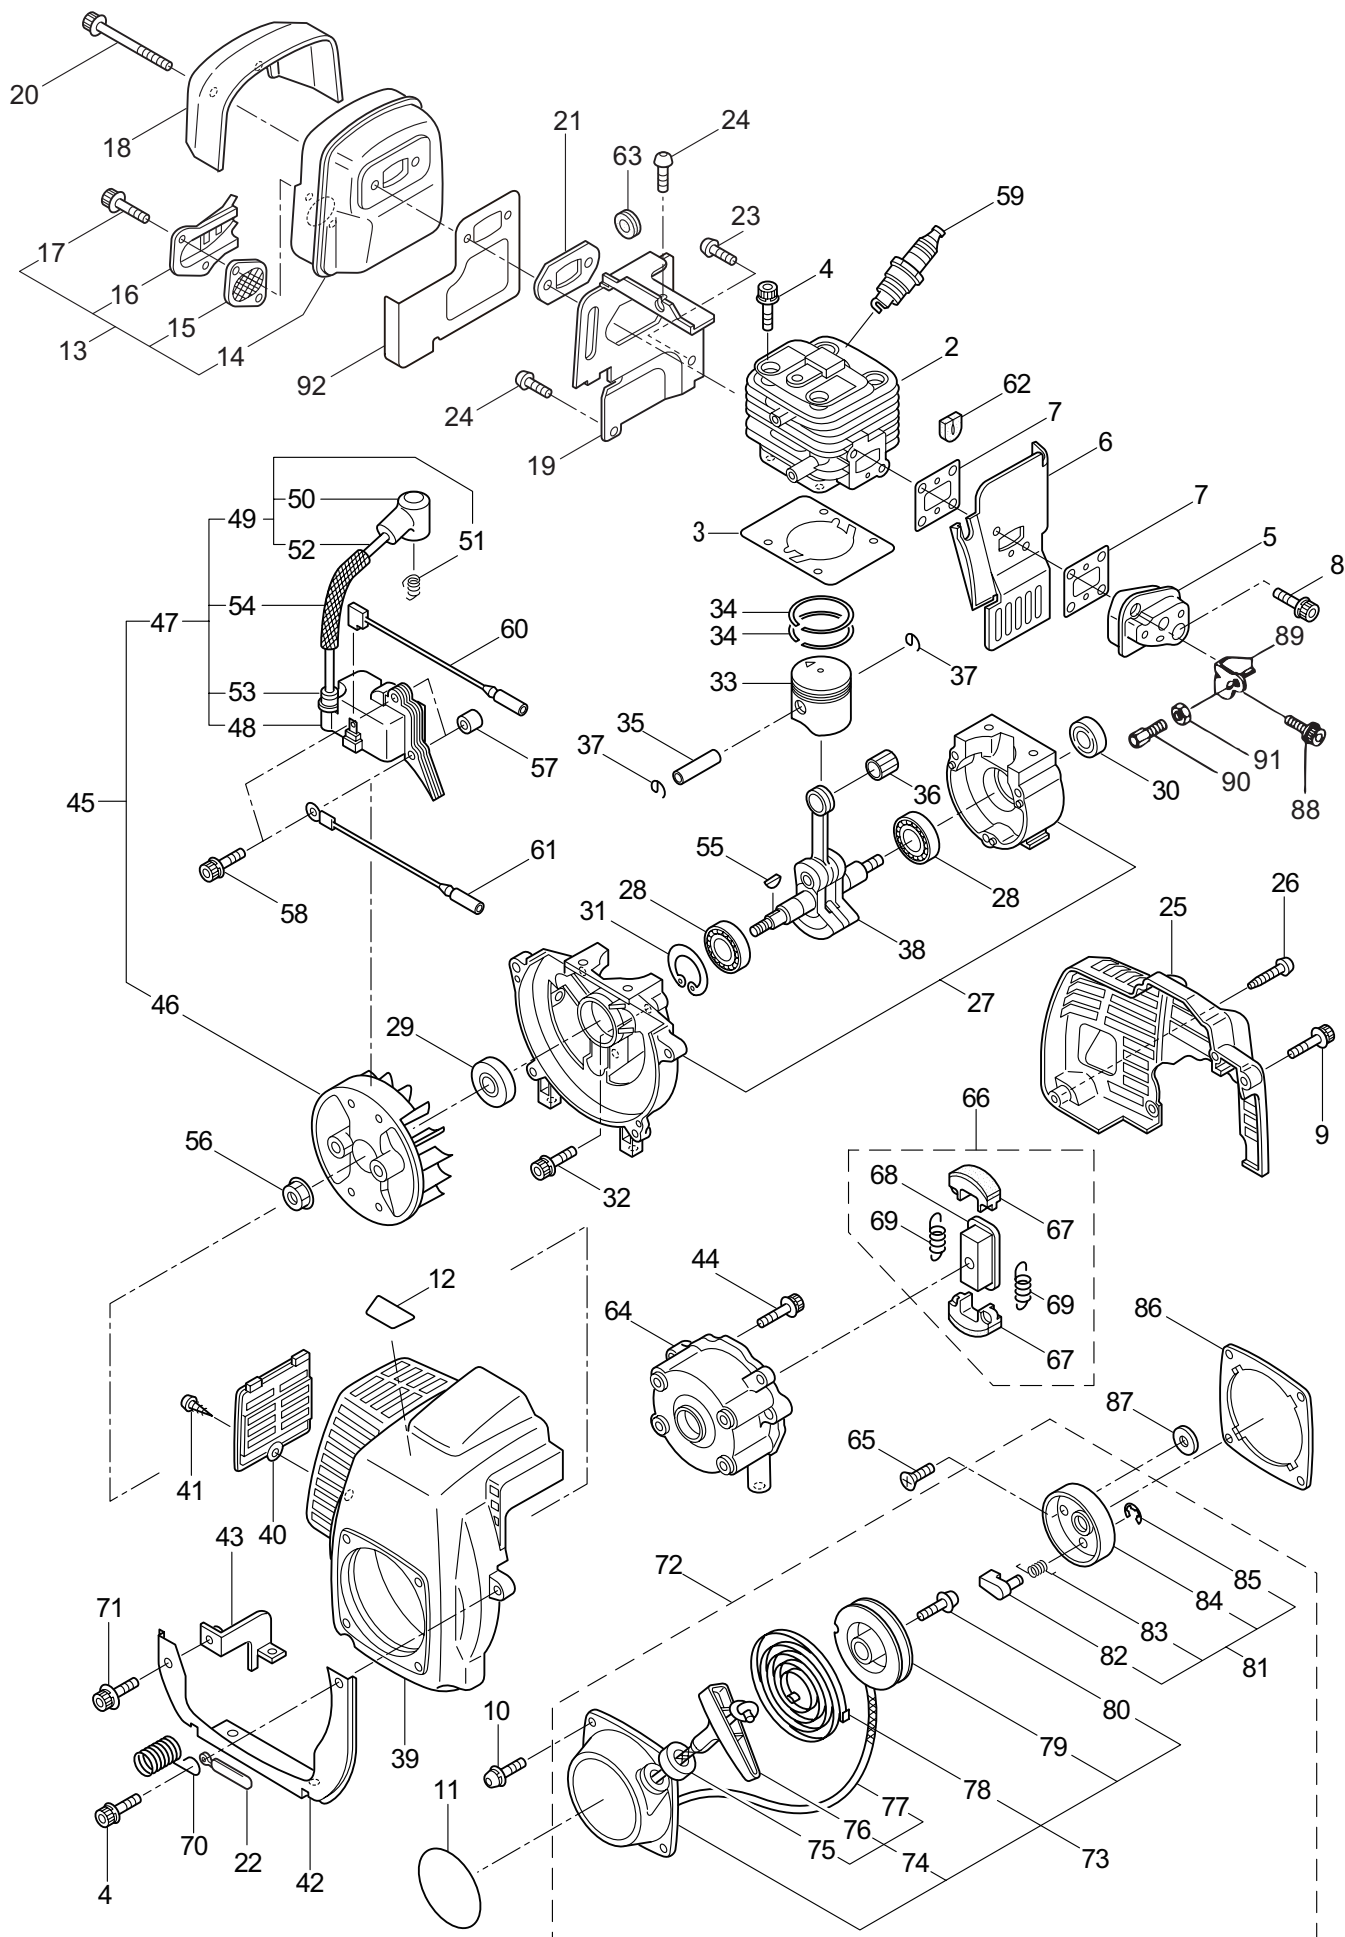

2.HT2321-CA/Y09
ENGINE

Ref. No.	Part No.	Part Name	Q'ty	Remarks
2-46	268039	Rotor/Fan	1	
2-47	268041	Ignition Coil Ass'y	1	Incl.48-54
2-48	268040	Coil	1	
2-49	268042	Spark Plug Wire Ass'y	1	Incl.50-52
2-50	261074	Plug Boot	1	
2-51	261075	Connector	1	
2-52	268043	Spark Plug Wire	1	
2-53	261072	Cap	1	
2-54	268584	Insulator	1	140L
2-55	261076	Woodruff Key	1	3x10
2-56	261417	Nut,Rotor	1	M8
2-57	280381	Spacer	2	
2-58	261256	Cap Screw	2	M4x25
2-59	261200	Spark Plug	1	NGK BPM6Y
2-60	261772	Lead	1	
2-61	268044	Lead	1	
2-62	261202	Grommet	1	
2-63	268036	Grommet	1	
2-64	268581	Clutch Case	1	
2-65	264535	Screw	2	M6x20
2-66	280404	Clutch Ass'y	1	Incl.67-69
2-67	280568	Clutch Shoe	2	(2)required
2-68	280569	Clutch Boss	1	
2-69	280570	Spring	2	(2)required
2-70	268592	Clamp	1	
2-71	268940	Screw	1	M5x18
2-72	268668	Recoil Starter Ass'y	1	Incl.73-85
2-73	268669	Starter Ass'y	1	Incl.74-80
2-74	268813	Rope Ass'y	1	Incl.75-77
2-75	268670	Damper	1	
2-76	267219	Starter Grip	1	
2-77	281817	Starter Rope	1	
2-78	261622	Spiral Spring	1	
2-79	261621	Pulley	1	
2-80	262922	Screw	1	
2-81	264085	Starter Pawl Ass'y	1	Incl.82-85
2-82	261630	Pawl	1	
2-83	261631	Return Spring	1	
2-84	264086	Pawl Case	1	
2-85	020299	E-Ring	1	#4
2-86	268671	Plate	1	
2-87	261189	Washer	2	6x16.5x1.2
2-88	265925	Cap Screw	1	M5x25
2-89	268593	Stay	1	
2-90	264736	Adapter	1