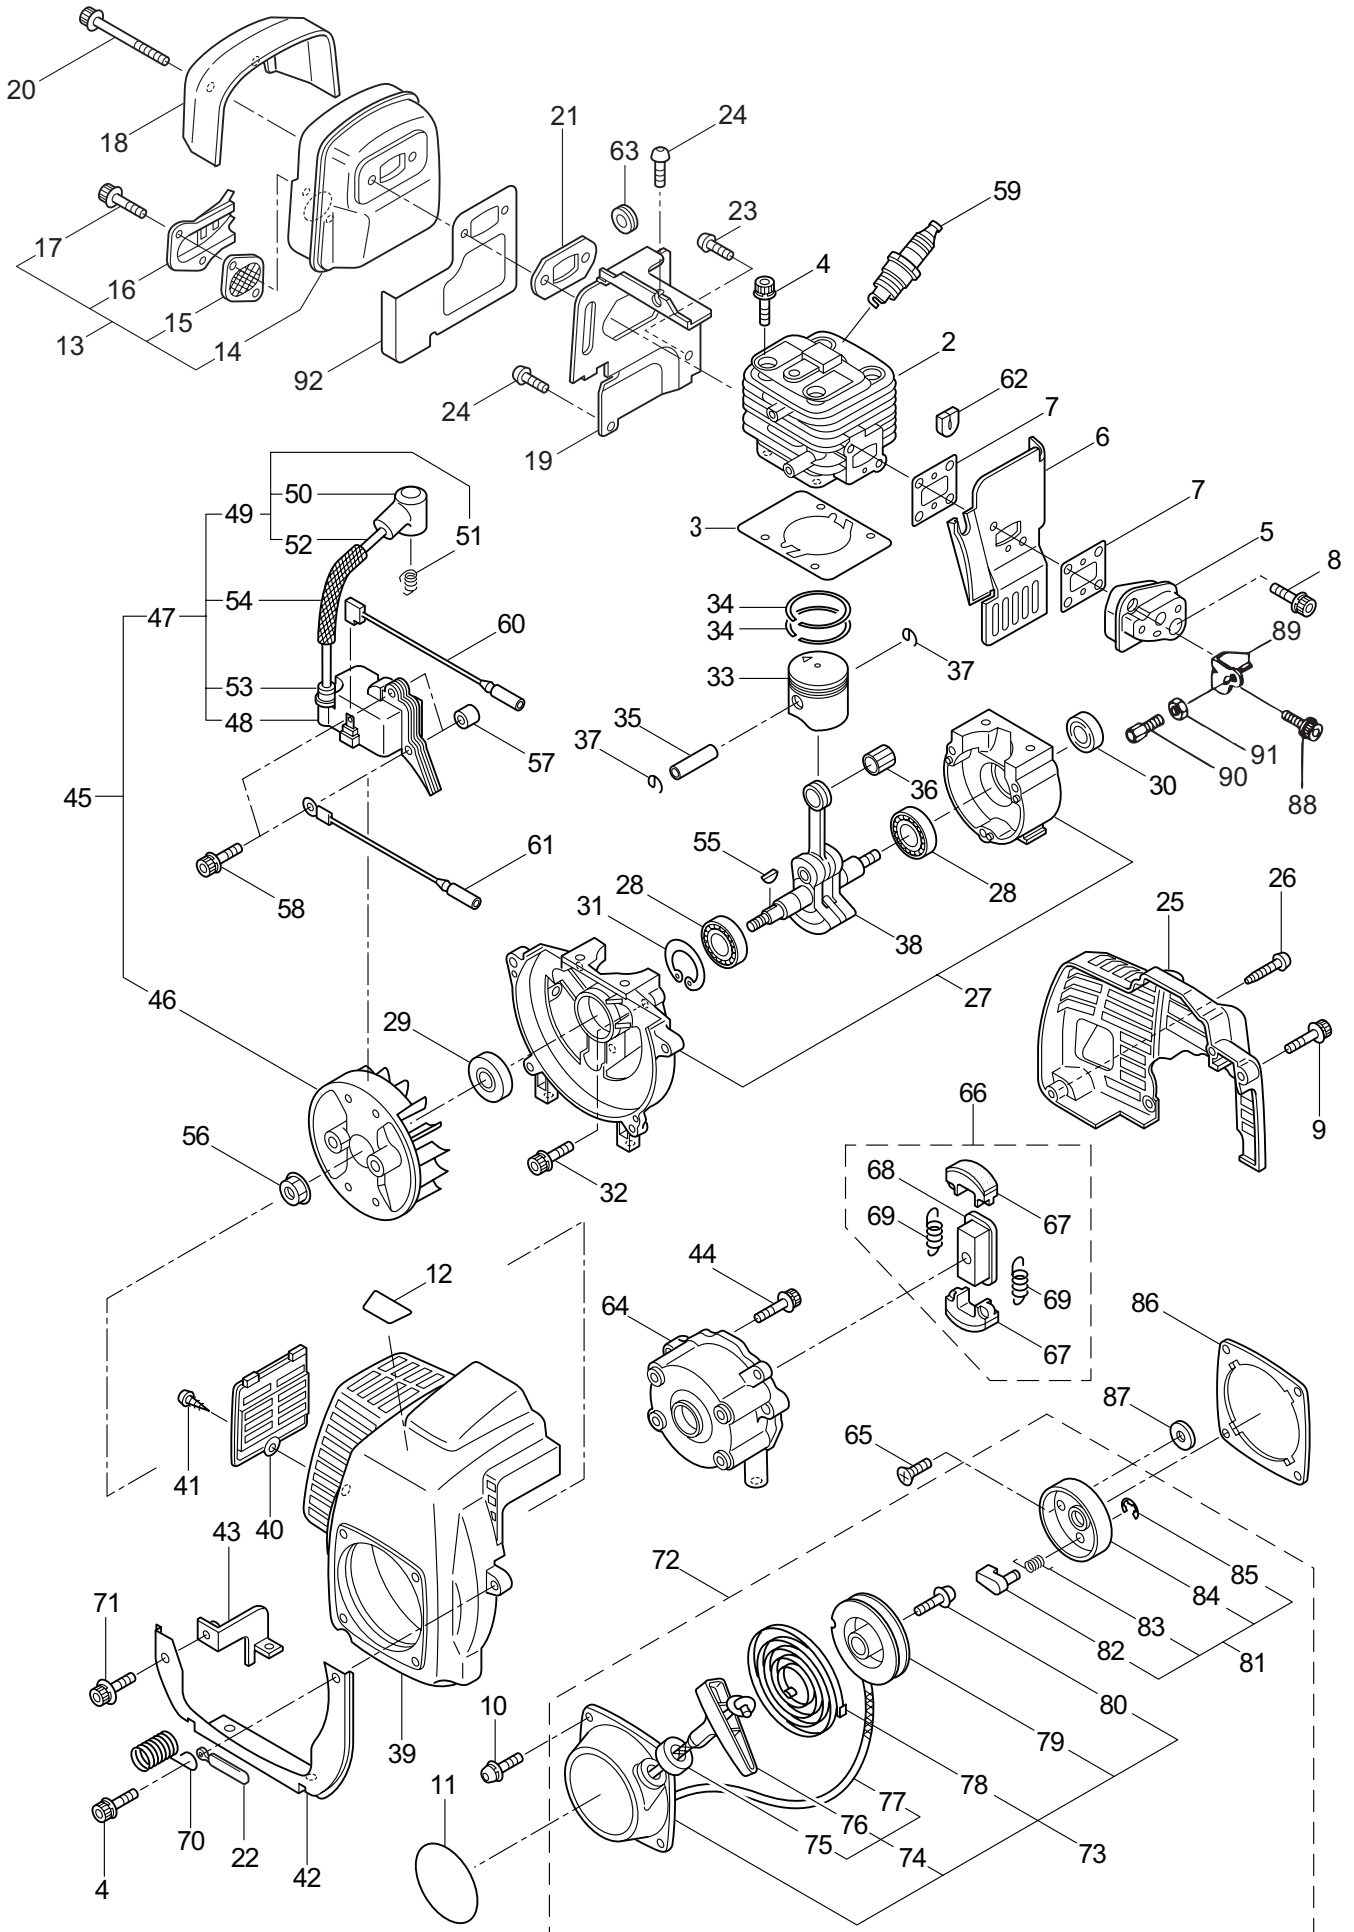

2.HT2321-CA/Y09
ENGINE

Ref. No.	Part No.	Part Name	Q'ty	Remarks
2-2	282165	Cylinder	1	
2-3	282339	Gasket	1	
2-4	261250	Cap Screw	8	M5x20
2-5	267924	Insulator	1	New gasket required
2-6	268014	Air Duct	1	
2-7	261171	Gasket	2	
2-8	265924	Cap Screw	1	M5x25
2-9	265107	Cap Screw	2	M4x10
2-10	264807	Cap Screw	4	M5x16
2-11	283809	Label	1	HT2321CA
2-12	282558	Label	1	
2-13	268016	Muffler Ass'y	1	Incl.14-17
2-14	268017	Muffler	1	
2-15	267056	Spark Arrester	1	
2-16	268171	Muffler Tail	1	
2-17	265107	Cap Screw	2	M4x10
2-18	268461	Holder	1	
2-19	285650	Plate	1	
2-20	266402	Cap Screw	2	M5x55
2-21	268019	Gasket	1	
2-22	264588	Clamp	1	
2-23	265107	Cap Screw	1	M4x10
2-24	268195	Cap Screw	2	M5x10
2-25	268580	Cylinder Cover	1	
2-26	266000	Tapping Screw	2	
2-27	268576	Crankcase	1	
2-28	280488	Bearing	2	PPL 6001
2-29	261492	Oil Seal	1	ISCD12287
2-30	261386	Oil Seal	1	ISCD12227
2-31	055185	Snap Ring	1	#28
2-32	261246	Cap Screw	3	M5x25
2-33	268032	Piston	1	
2-34	282177	Piston Ring	2	
2-35	261036	Piston Pin	1	
2-36	263957	Bearing, Needle	1	KTV81112EG01 B2
2-37	261576	Clip,Piston	2	
2-38	268585	Crankshaft/Conn.Rod Ass'y	1	
2-39	268474	Fan Cover	1	
2-40	268388	Cover	1	
2-41	268390	Tapping Screw	1	4x14
2-42	268590	Plate	1	
2-43	268591	Stay	1	
2-44	261607	Cap Screw	4	M5x16
2-45	268038	Magneto Ass'y	1	Incl.46-54