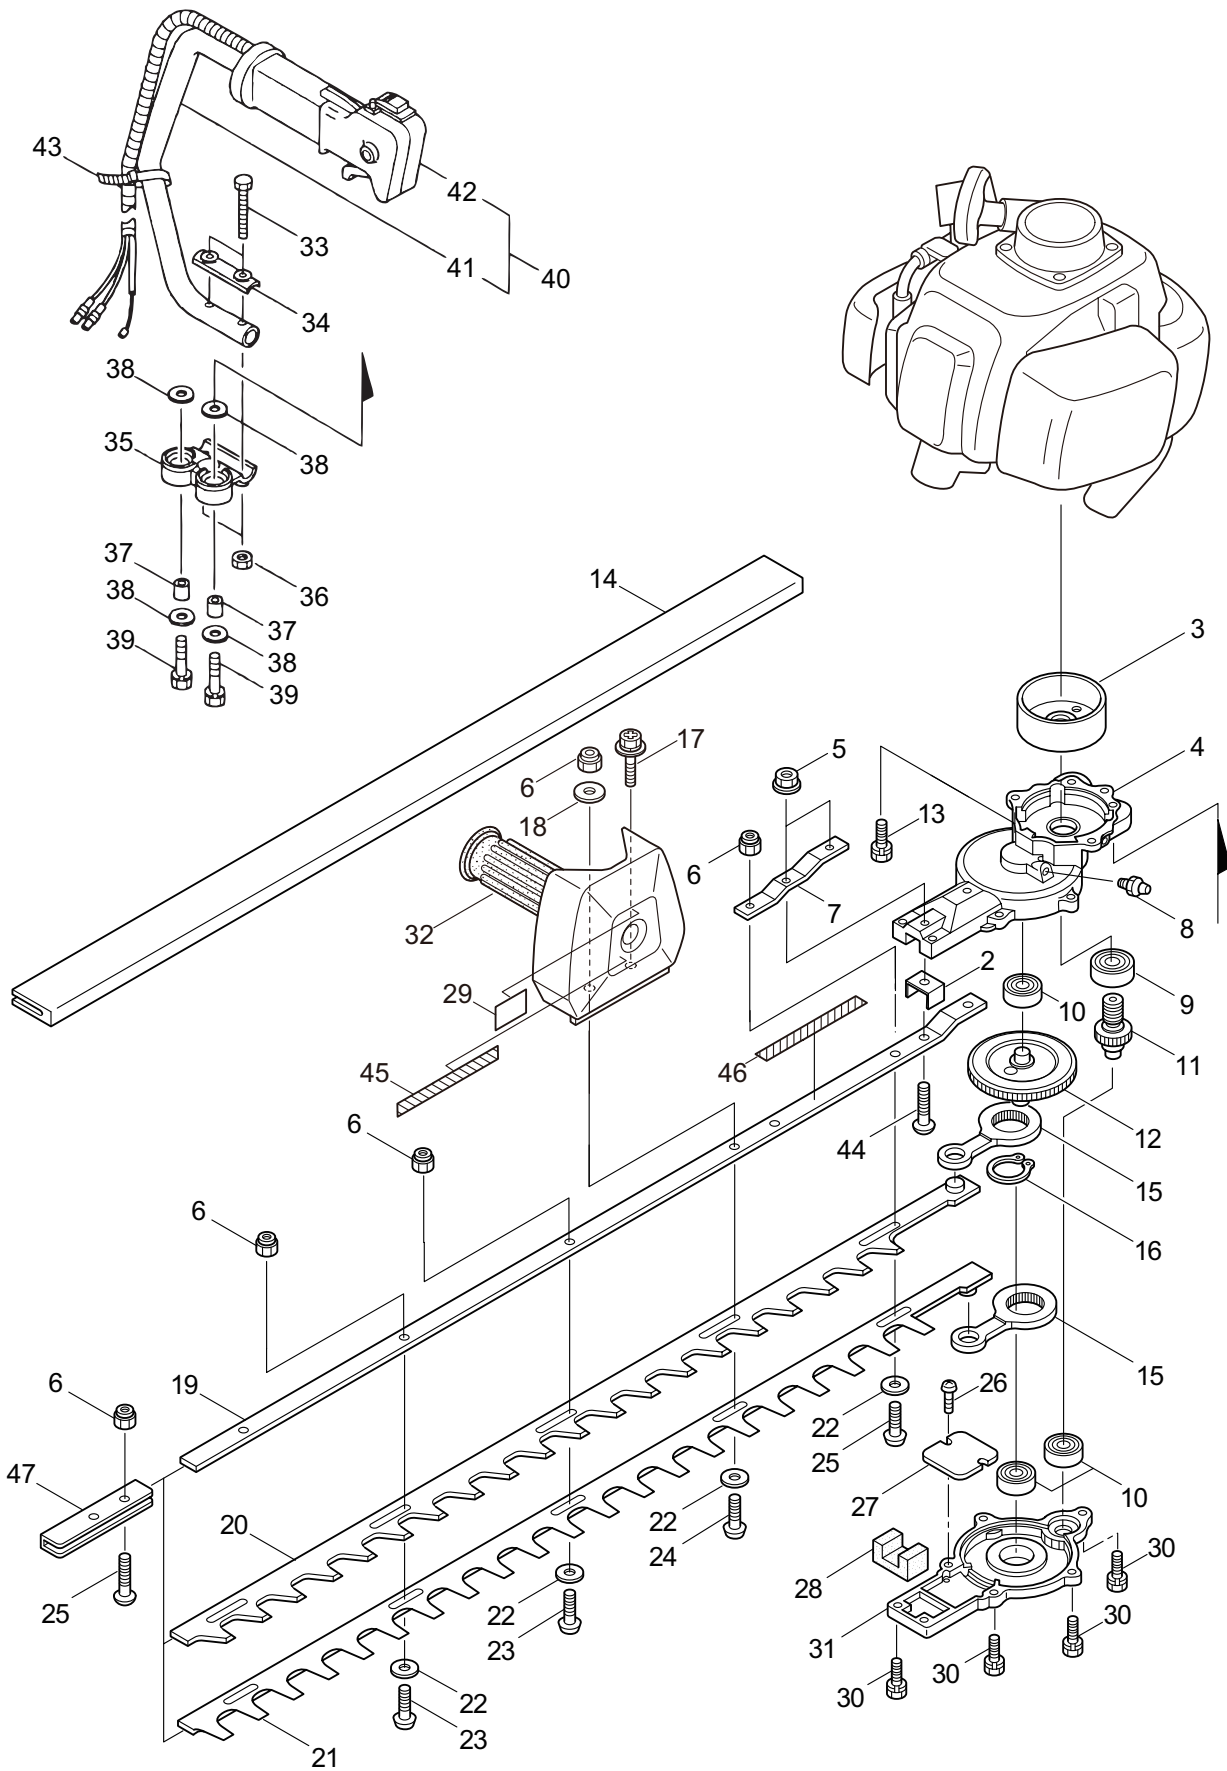

MARUYAMA

ILLUSTRATED PARTS LIST

HT2321-CA

HEDGE TRIMMER

HT2321-CA
HEDGE TRIMMER
PART #522817 06/2009

Maruyama. *E x t r a o r d i n a r y .*

1. HT2321-CA/Y09
MAIN BODY

Ref. No.	Part No.	Part Name	Q'ty	Remarks
1-2	270757	Plate	1	
1-3	270021	Drum	1	
1-4	270755	Upper Case	1	
1-5	997244	Frange Nut	2	M5
1-6	991941	U-Nut	5	M6
1-7	270759	Reinforcing Plate	1	
1-8	991937	Grease Nipple	1	M6
1-9	580767	Bearing	1	#6001 2RS
1-10	270423	Bearing	3	
1-11	584666	Pinion	1	
1-12	591443	Crank Comp	1	
1-13	270030	Bolt	3	M6x20
1-14	270070	Cover of Blade	1	
1-15	271466	Rod	2	
1-16	580777	Snap Ring	1	#26
1-17	270121	Bolt	1	M6x18
1-18	991964	Washer	1	
1-19	577131	Guide Plate	1	
1-20	991916	Upper Blade	1	
1-21	991917	Lower Blade	1	
1-22	991913	Washer	4	
1-23	991914	Screw	2	
1-24	991918	Screw	1	
1-25	991912	Screw	2	
1-26	991924	Screw	2	M3x5
1-27	991919	Plate,Rod Slide	1	
1-28	270758	Felt	1	
1-29	223925	Label	1	Grease up
1-30	580791	Bolt	7	M5x16
1-31	270756	Lower Case	1	
1-32	591463	Right Handle Ass'y	1	Include Grip
1-33	580796	Bolt	2	M5x30
1-34	577133	Handle Fitting	1	
1-35	577136	Handle Bracket	1	
1-36	991938	Nut	2	M5
1-37	270028	Collar	2	
1-38	270027	Washer	4	6x22xt2.3
1-39	270031	Bolt	2	M6x25
1-40	270602	Left Handle Ass'y	1	Incl.41,42
1-41	270603	Left Handle	1	
1-42	270604	Throttle Trigger Ass'y	1	
1-43	580808	Band	1	
1-44	991931	Screw	2	M5x20
1-45	591449	Label	1	