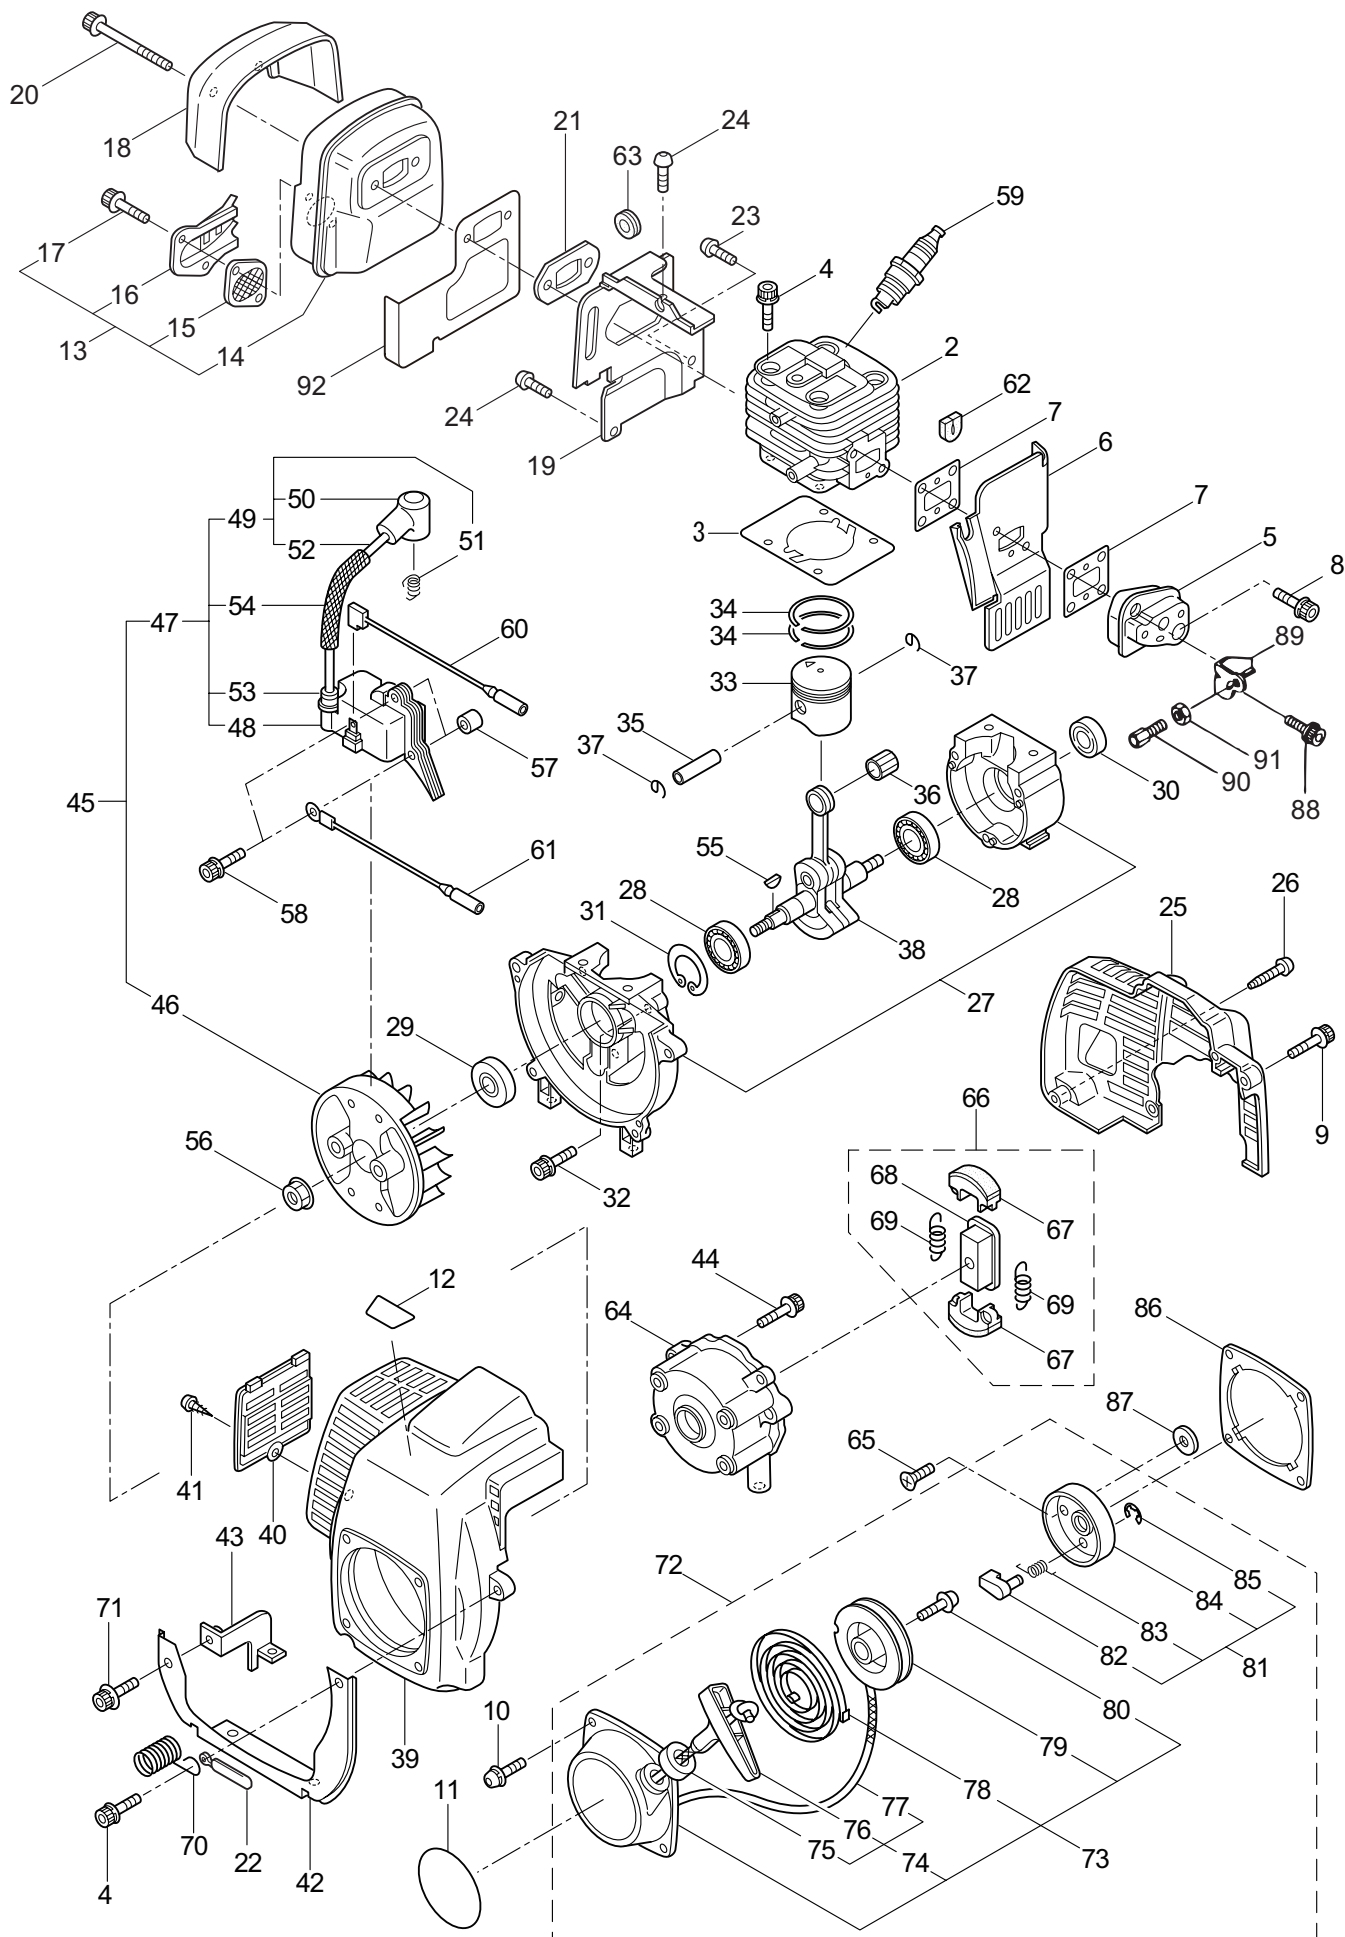

2.HT2321-CA/Y09
ENGINE

Ref. No.	Part No.	Part Name	Q'ty	Remarks
2-91	261878	Nut	1	
2-92	285482	Gasket	1