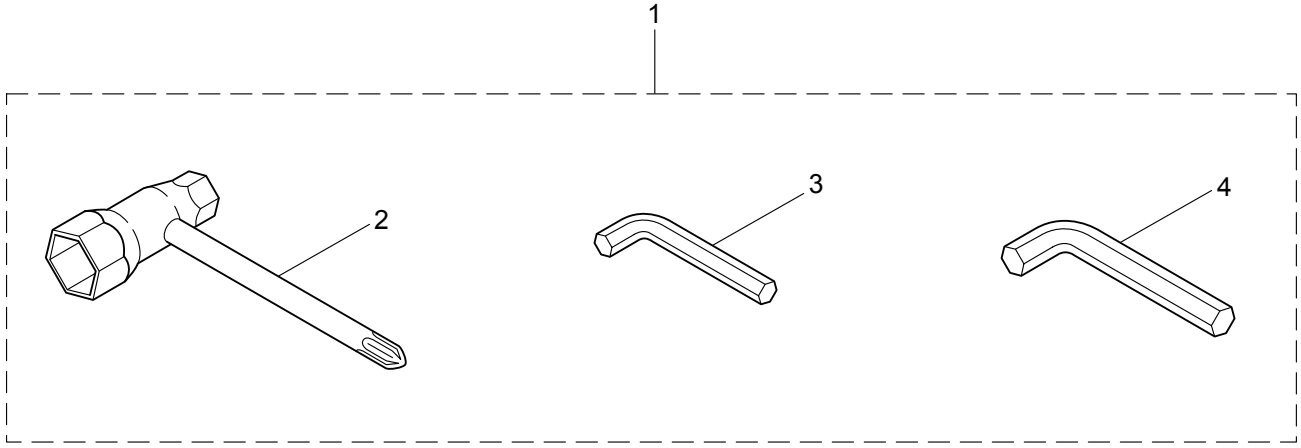

4. HT2321-CA/Y09
ACCESSORIES

Ref. No.	Part No.	Part Name	Q'ty	Remarks
4-1	264606	Tool Set	1	Incl.2-4
4-2	264607	Box Spanner	1	10x19x(+)
4-3	219431	Wrench	1	3mm
4-4	219432	Wrench	1	4mm
4-5	271360	Owner's Manual	1