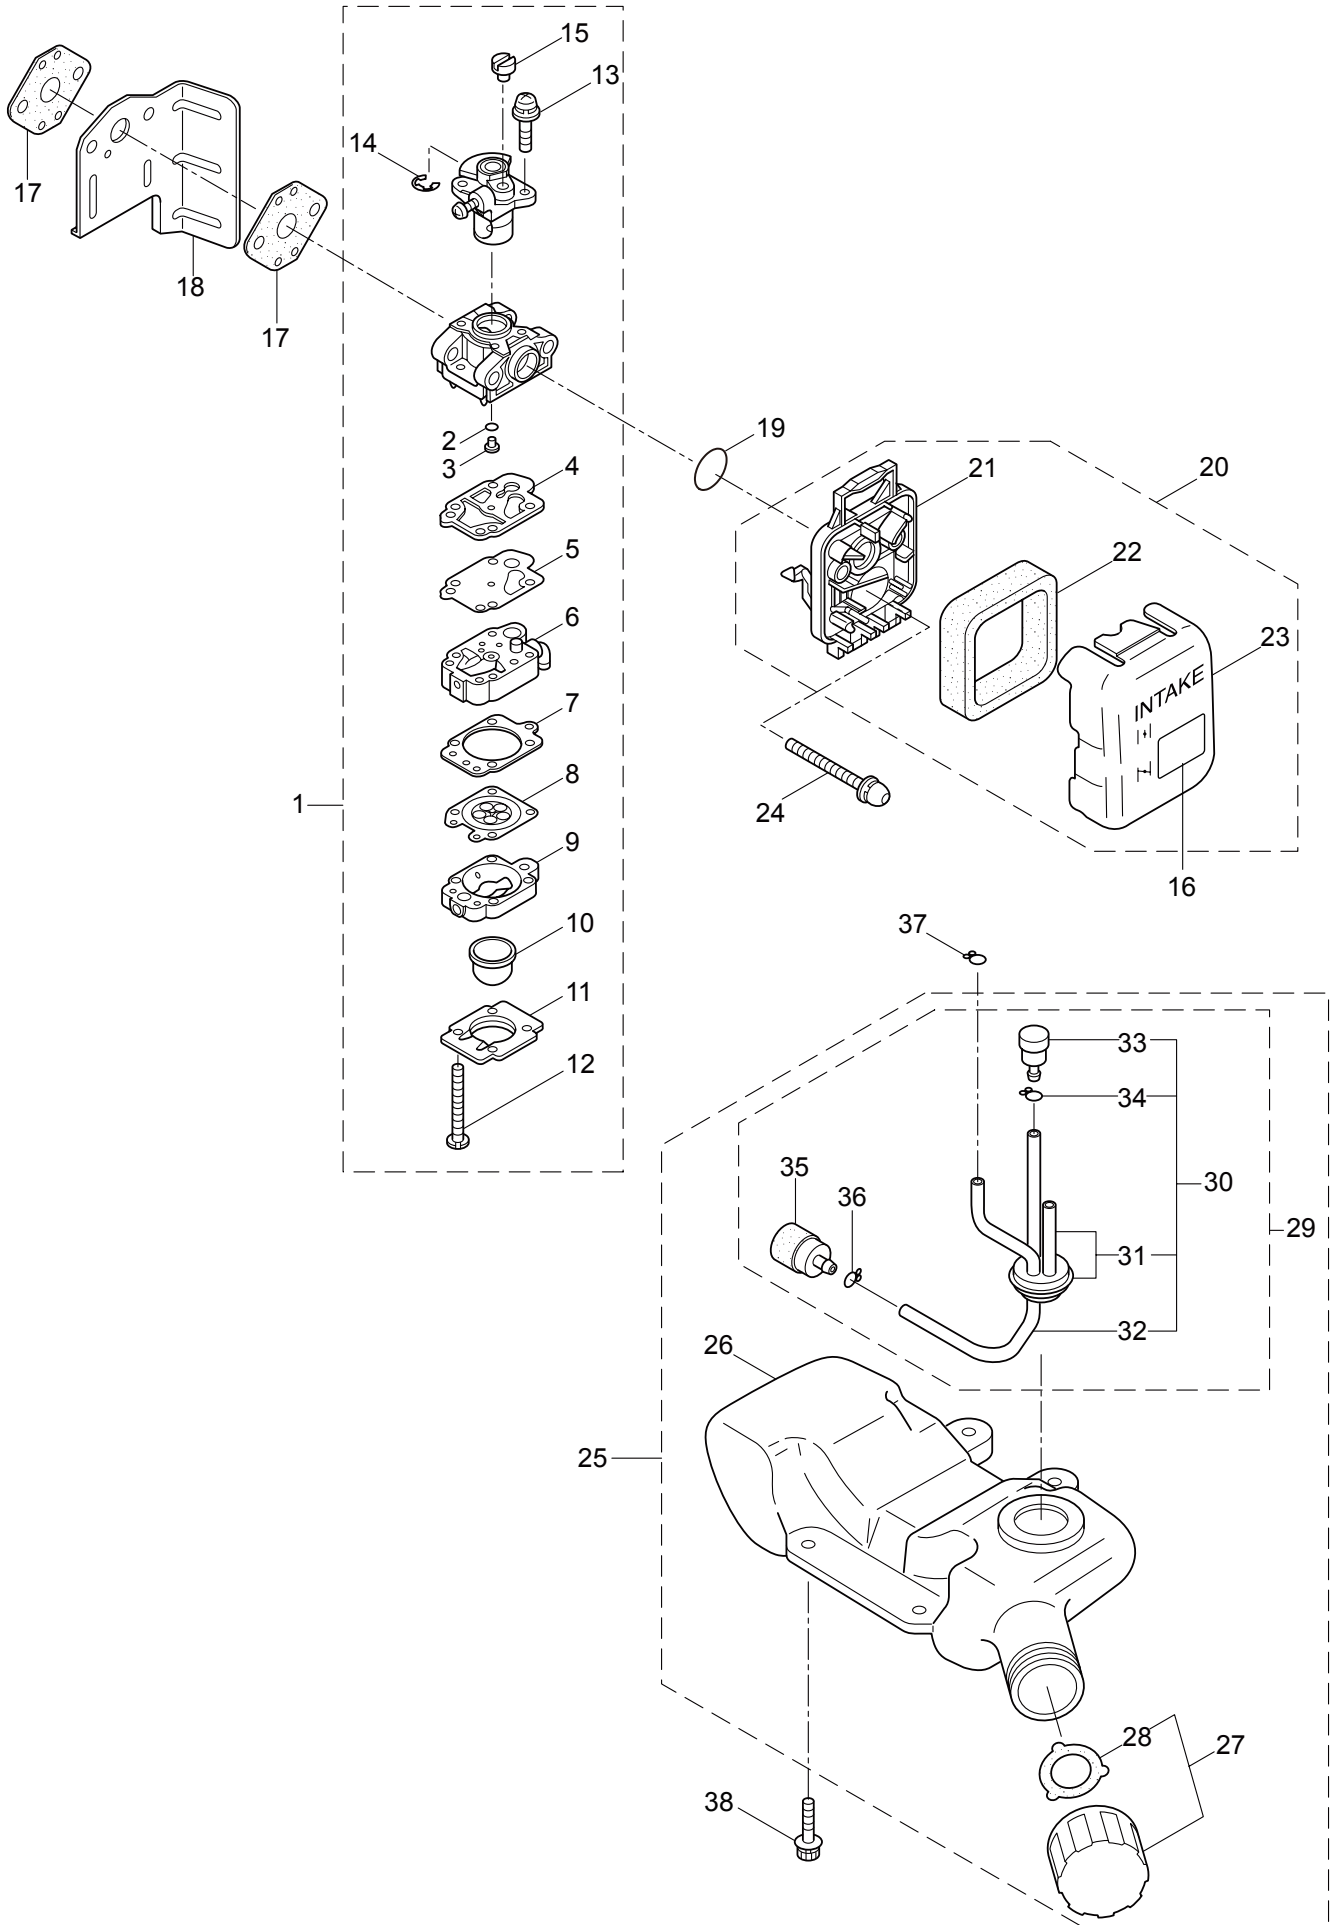

3. HT2321-CA/Y09
CARBURETOR, FUEL TANK

Ref. No.	Part No.	Part Name	Q'ty	Remarks
3-1	268680	Carburetor Ass'y	1	Incl.2-15
3-2	261871	O-Ring	1	
3-3	268953	Main Jet	1	#34.5
3-4	262995	Gasket	1	
3-5	262994	Diaphragm,Fuel Pump	1	
3-6	268499	Pump Body	1	
3-7	262993	Gasket	1	
3-8	268501	Diaphragm, Meterring	1	
3-9	262991	Purge Body	1	
3-10	261874	Primer Bulb	1	
3-11	262992	Cover Plate	1	
3-12	262996	Screw	4	
3-13	264682	Screw	2	
3-14	261876	E-Ring	1	
3-15	261658	Swivel	1	
3-16	285188	Label	1	
3-17	261864	Gasket	2	
3-18	268951	Baffle Plate	1	
3-19	264691	O-Ring	1	
3-20	266420	Cleaner Ass'y	1	Incl.21-23
3-21	266433	Housing	1	
3-22	264695	Filter	1	
3-23	264709	Cover	1	
3-24	264016	Cap Screw	2	M5x60
3-25	285225	Fuel Tank Ass'y	1	Incl.26-36
3-26	284421	Fuel Tank	1	
3-27	261584	Fuel Tank Cap Ass'y	1	Incl.28
3-28	261105	Gasket	1	
3-29	268062	Fuel Pipe Pick-up Ass'y	1	Incl.30-36
3-30	268185	Fuel Pipe Ass'y	1	Incl.31-34
3-31	268497	Fuel Pipe & Grommet	1	
3-32	262649	Fuel Pipe	1	
3-33	261590	Breather	1	
3-34	261117	Clip	1	
3-35	264653	Filter Ass'y	1	
3-36	261117	Clip	1	
3-37	261117	Clip	1	
3-38	268940	Screw	4	M5x18