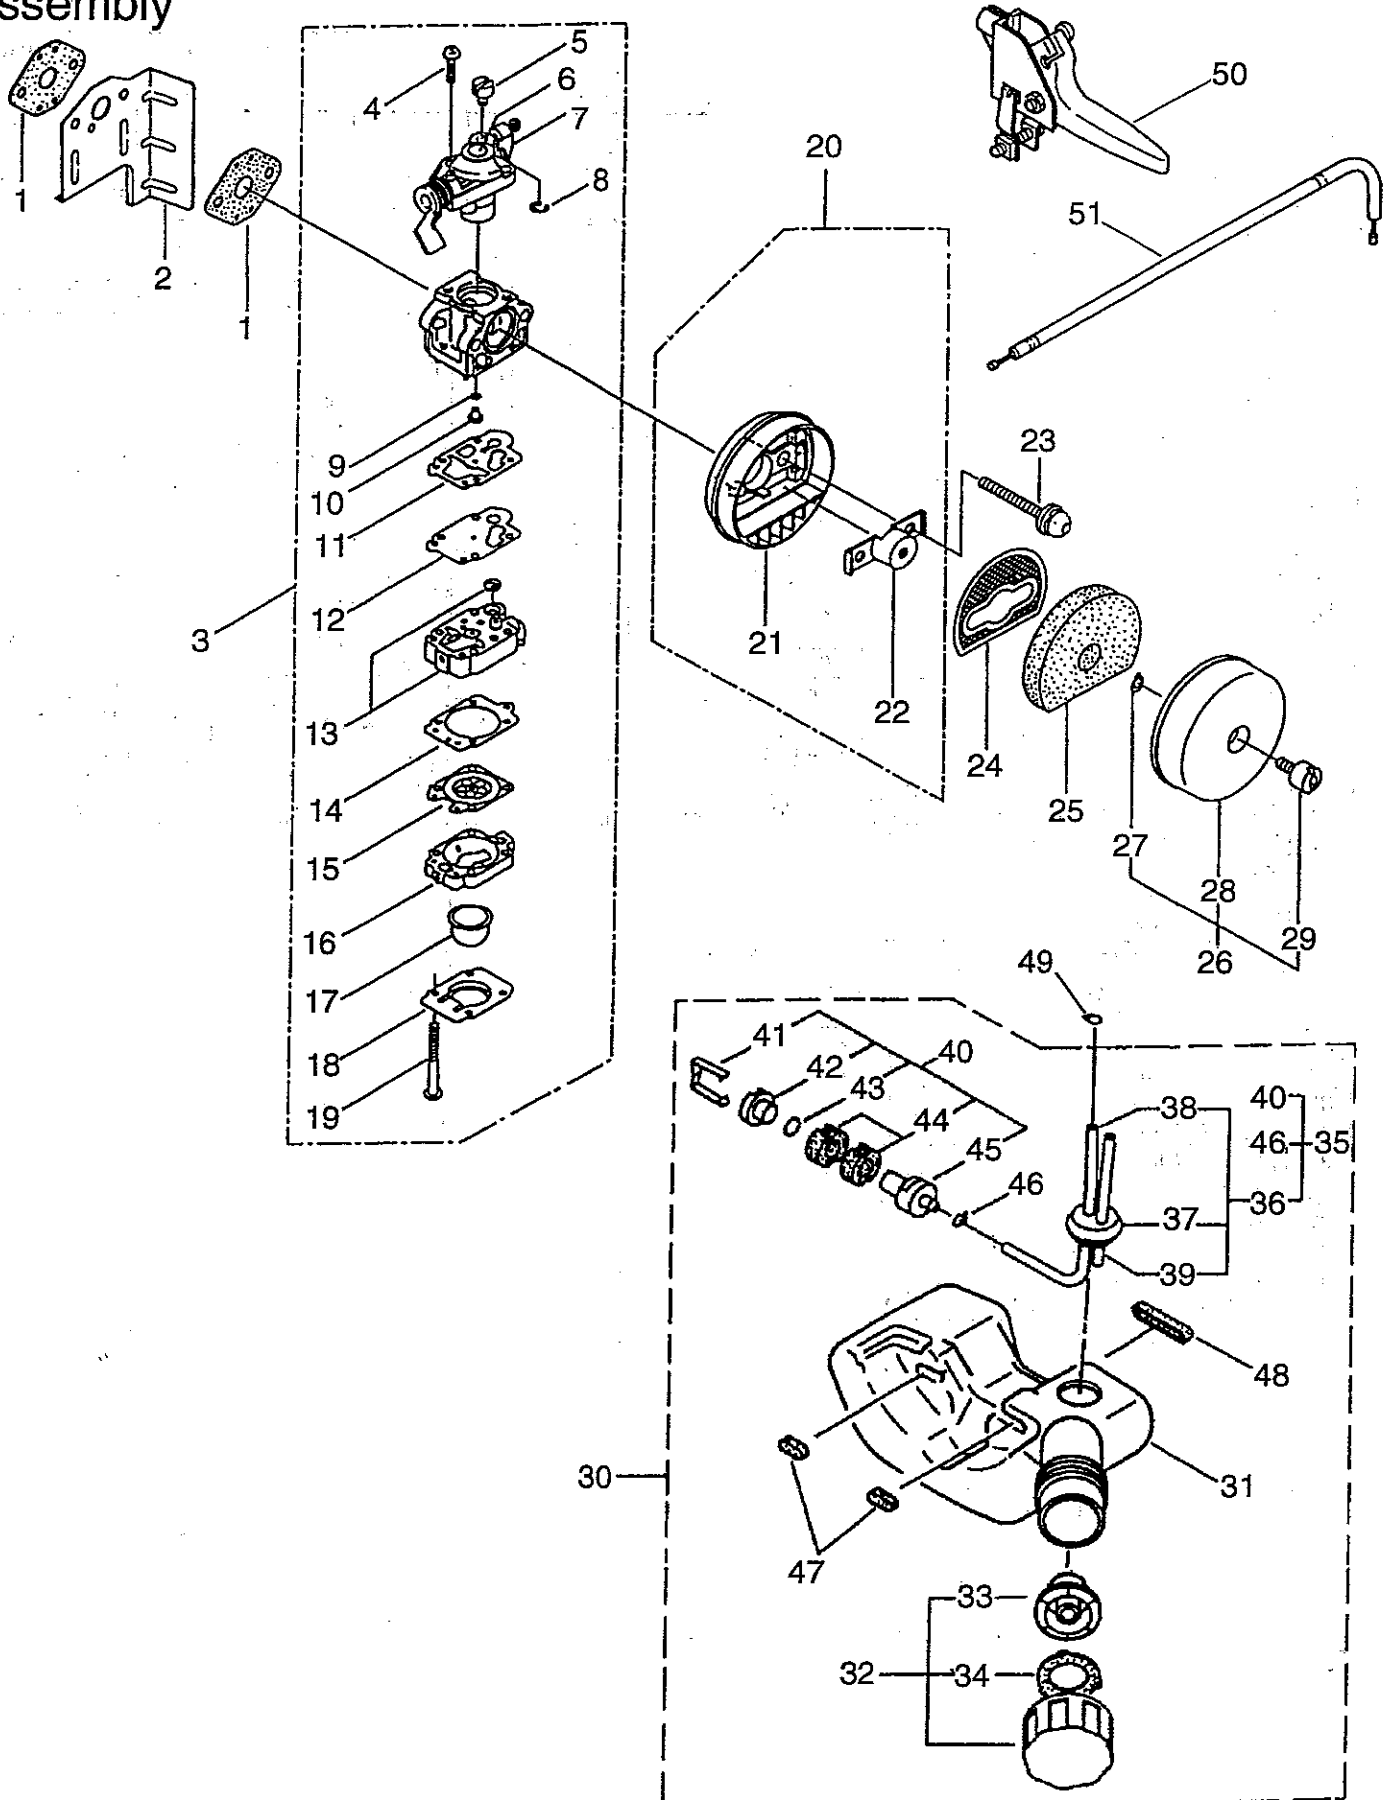

Models HT230D, HT230 & HT230L Carburetor and Fuel Tank Assembly

Models HT230D, HT230 & HT230L Carburetor and Fuel Tank Assembly

Ref. No.	Part No.	Description	Q'ty	Remarks
1	261864	Gasket	2	
2	264955	Baffle Plate	1	
3	264603	Carburetor Assembly	1	Includes 4-19
4	264682	Screw	2	
5	261658	Swivel	1	
6	261652	Plug	1	
7	264808	Throttle Valve Assembly	1	
8	261876	E-Ring	1	
9	261871	O-Ring	1	
10	262121	Main Jet	1	#41
11	262995	Gasket	1	
12	262994	Fuel Pump Diaphragm	1	
13	264155	Pump Body	1	
14	262993	Gasket	1	
15	261873	Metering Diaphragm	1	
16	262991	Purge Body	1	
17	261874	Primer Bulb	1	
18	262992	Cover Plate	1	
19	262996	Screw	4	
20	264721	Case Assembly	1	Includes 21, 22
21	264722	Case Body	1	
22	263815	Stay	1	
23	264016	Cap Screw	2	M5 x 60
24	263801	Screen	1	
25	263819	Foam Element	1	
26	263817	Cover Assembly	1	Includes 27~29
27	261734	Snap Ring	1	#5
28	263818	Cover	1	
29	264022	Knob	1	
30	264544	Fuel Tank Assembly	1	Includes 31~48
31	264545	Fuel Tank	1	
32	264579	Fuel Tank Cap Assembly	1	Includes 33, 34
33	264580	Breather Assembly	1	
34	261105	Gasket	1	
35	263800	Fuel Pipe Pick-up Assembly	1	Includes 36~46
36	264031	Fuel Pipe Assembly	1	Includes 37~39
37	261115	Grommet	1	
38	261690	Fuel Pipe	1	
39	263038	Return Pipe	1	ø3 x ø5 x 80L
40	261797	Fuel Filter Assembly	1	Includes 41~45
41	261798	Clip	1	
42	261802	Retainer	1	
43	261801	Packing	1	
44	261800	Filter	2	
45	261799	Body	1	
46	261117	Clip	1	
47	264318	Pad	2	
48	263824	Pad	1	
49	261117	Clip	1	
50	264858	Throttle Trigger (HT230 and HT230L Only)	1	
51	264604	Cable Complete (HT230D Only)	1	
51	264735	Cable Complete (HT230 and HT230L Only)	1