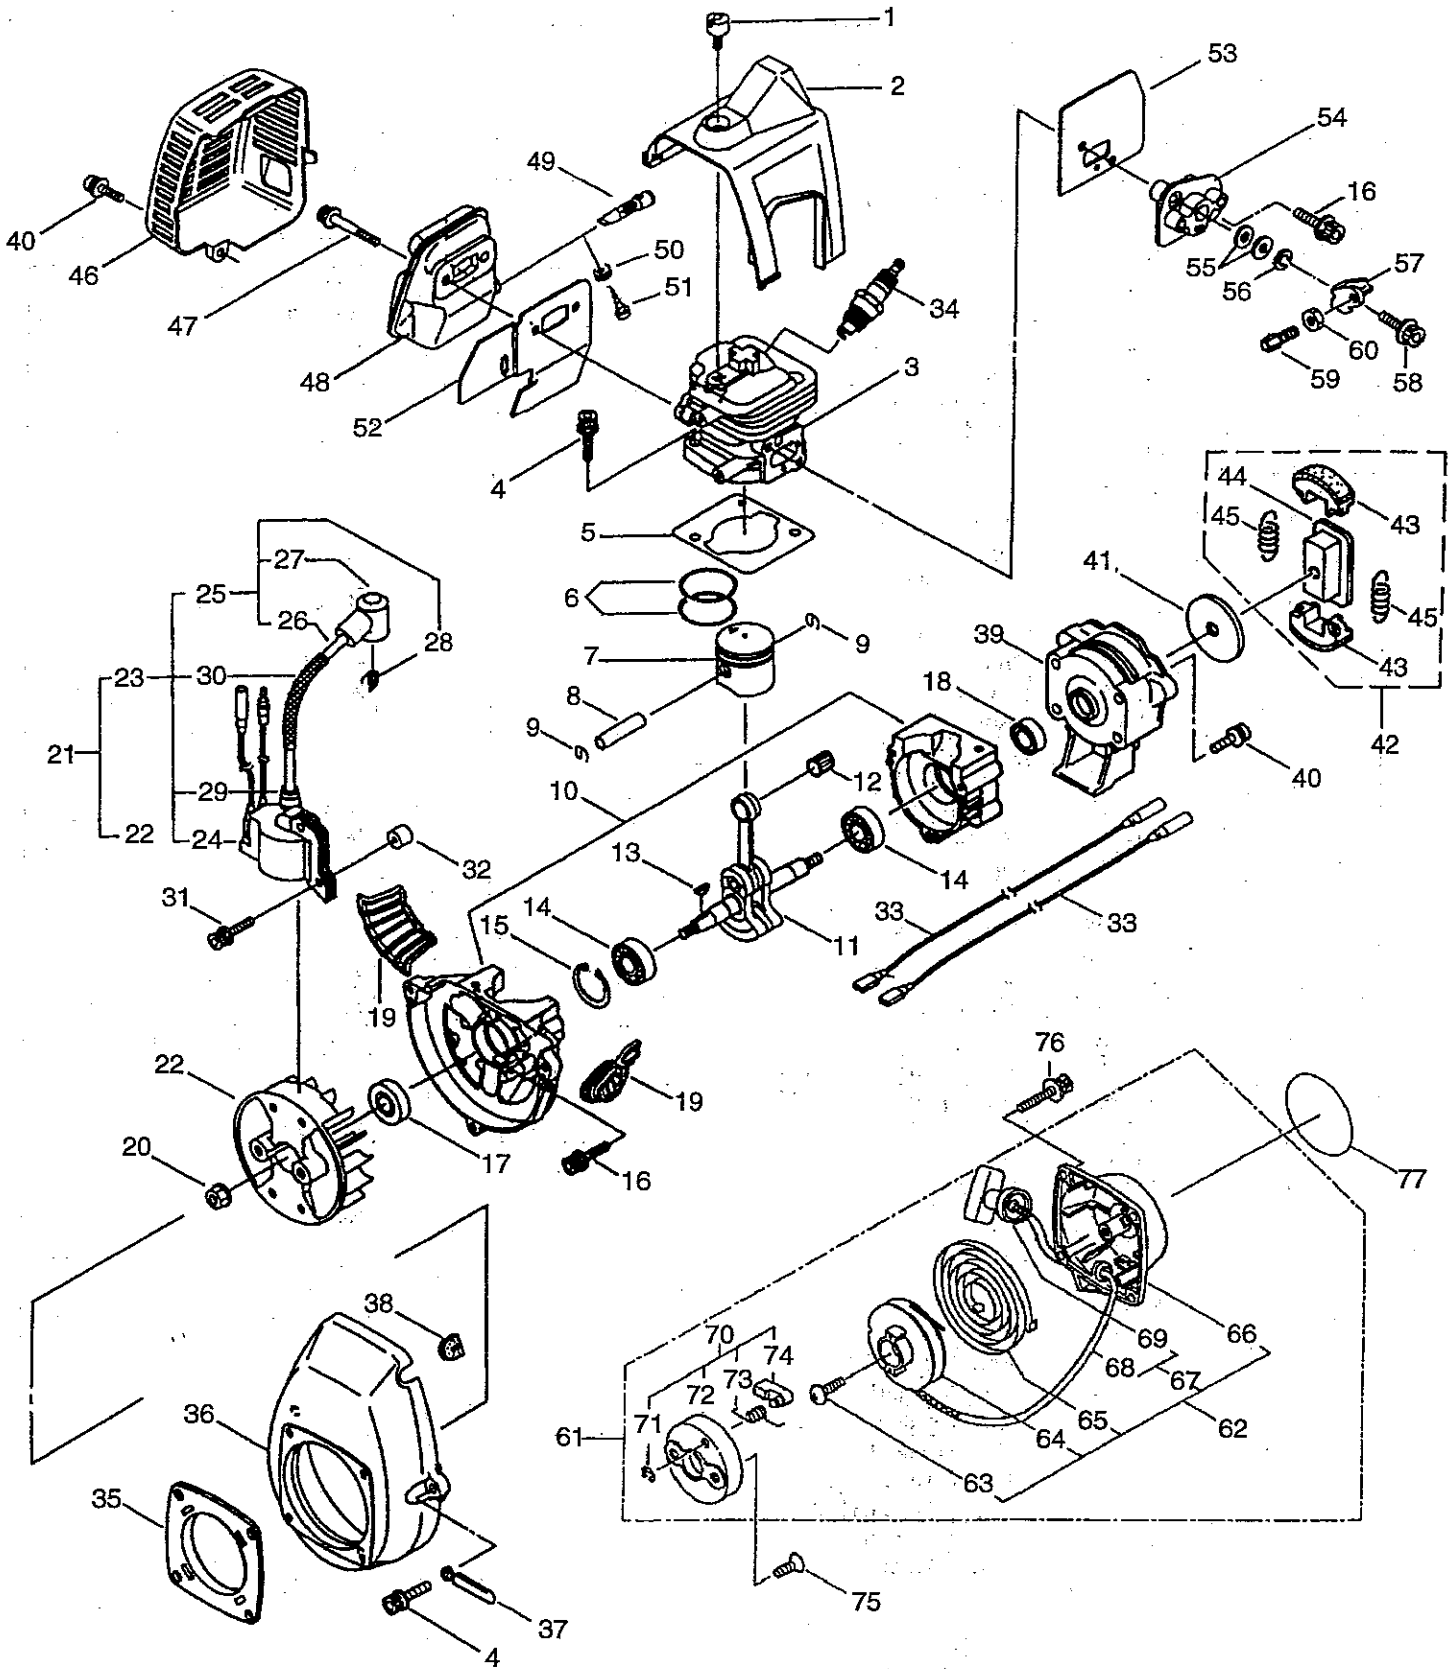

Models HT230D, HT230 & HT230L Engine & Rewind Starter

Models HT230D, HT230 & HT230L Engine & Rewind Starter

Ref No.	Part No.	Description	Q'ty	Remarks
1	264022	Knob	1	
2	264670	Cylinder Cover	1	
3	263768	Cylinder	1	
4	261250	Cap Screw	5	M5 x 20
5	263770	Gasket	1	
6	263789	Piston Ring	2	(2) required
7	264719	Piston	1	
8	261036	Piston Pin	1	
9	261576	Piston Clip	2	
10	264542	Crankcase	1	
11	264643	Crankshaft Complete	1	
12	263957	Needle Bearing	1	KTV81112EG01 B2
13	261076	Woodruff Key	1	
14	261181	Bearing	2	#6000C3
15	054676	Snap Ring	1	H26
16	261246	Cap Screw	4	M5 x 25
17	262712	Oil Seal	1	TC10267
18	262713	Oil Seal	1	TC10207
19	264582	Screen	2	
20	261077	Rotor Nut	1	M6
21	263976	Ignition Assembly	1	Includes 22-30
22	263570	Fan Rotor	1	
23	263978	Ignition Coil Assy	1	Includes 24-30
24	263977	Ignition Coil	1	
25	261744	Spark Plug Wire Assy	1	Includes 26-28
26	261071	Spark Plug Wire	1	
27	261074	Plug Boot	1	
28	261075	Connector	1	
29	261072	Cap	1	
30	261073	Insulator	1	ø6 x ø6.8 x 80L
31	261256	Cap Screw	2	M4 x 25
32	261078	Spacer	2	
33	261772	Coil Ground Wire	2	HT230D only
34	261200	Spark Plug	1	NGK BPM6Y
35	265081	Plate	1	
36	263799	Fan Cover	1	
37	264588	Clamp	1	
38	261202	Grommet	1	
39	264585	Clutch Case	1	
40	261607	Cap Screw	5	M5 x 16
41	264646	Washer	1	
42	264959	Clutch Assembly	1	Includes 43-45
43	264960	Clutch Shoe	2	(2) Required
44	264963	Clutch Boss	1	
45	264964	Spring	2	(2) Required
46	263802	Muffler Cover	1	
47	264223	Cap Screw	2	M5 x 40
48	264729	Muffler	1	
49	262395	Spark Arrester	1	
50	264857	Washer	1	
51	089530	Tapping Screw	1	M3 x 10
52	263777	Gasket	1	
53	263774	Gasket	1	
54	263772	Insulator	1	

Ref No.	Part No.	Description	Q'ty	Remarks
55	012487	Washer	2	M5
56	089901	Spring Washer	1	M5
57	264634	Stay	1	
58	215351	Cap Screw	1	M5 x 25
59	264736	Adapter	1	
60	261878	Nut	1	
61	264534	Rewind Starter Assy	1	Includes 62-74
62	264083	Starter Assembly	1	Includes 63-69
63	262922	Screw	1	
64	261621	Pulley	1	
65	261622	Spiral Spring	1	
66	264084	Starter Case	1	
67	115096	Rope Assembly	1	Includes 68, 69
68	261627	Starter Rope	1	
69	261725	Starter Grip	1	
70	264085	Starter Pawl Assy	1	Includes 71-74
71	020299	E-Ring	1	#4
72	264086	Pawl Case	1	
73	261631	Return Spring	1	
74	261630	Pawl	1	
75	264535	Screw	2	M6 x 20
76	264807	Cap Screw	4	M5 x 16
77	265152	Label	1	HT230
77	265151	Label	1	HT230D
77	265153	Label	1	HT230L