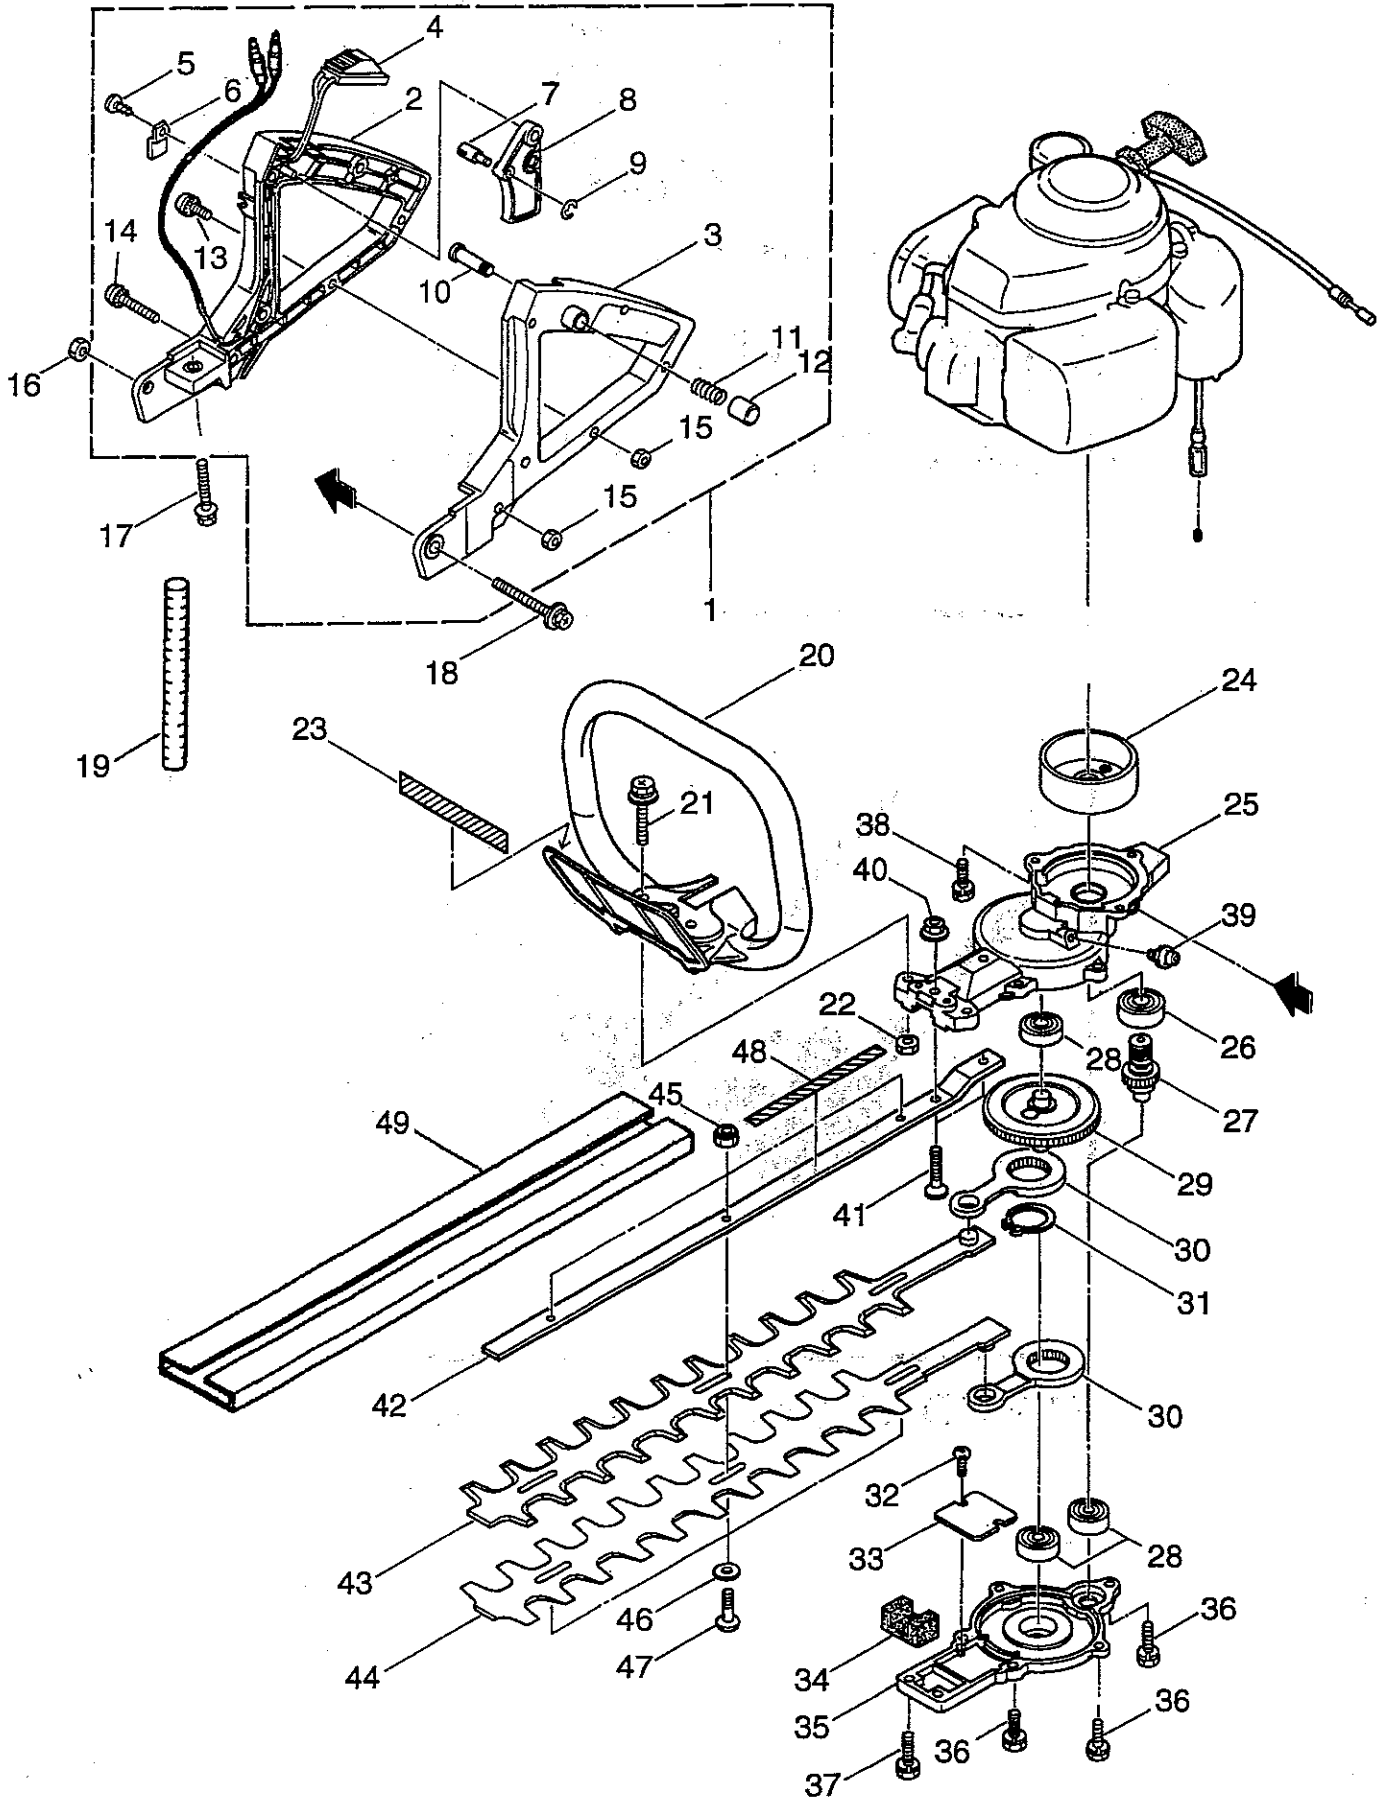

Manufacturing quality equipment since 1895.

ILLUSTRATED PARTS LIST

Models HT230D, HT230 & HT230L

HT230D, HT230 & HT230L Hedge Trimmers

Model HT230D Main Body

Model HT230D Main Body

Ref. No.	Part No.	Description	Q'ty	Remarks
1	270017	Rear Handle Assembly	1	Includes 2~15 (•)
2	997270	•Rear Handle Half (Right)	1	
3	997267	•Rear Handle Half (Left)	1	
4	270018	•Stop Switch	1	
5	997258	•Screw	1	M4 x 10
6	997259	•Holder, Cable	1	
7	997260	•Swivel	1	
8	997262	•Throttle Lever	1	
9	997263	•E-Ring	1	#2.5
10	997264	•Lever Pin	1	
11	997265	•Spring	1	
12	997266	•Fixing Knob	1	
13	997268	•Screw	5	M4 x 16
14	997269	•Screw	1	M4 x 30
15	997271	•Nut	6	M4
16	997253	Nut	1	M6
17	581910	Bolt	1	M6 x 40
18	581909	Bolt	1	M6 x 50
19	270023	Tube	1	
20	582441	Front Handle	1	
21	270029	Bolt	2	M6 x 35
22	997253	Nut	2	M6
23	591449	Label	1	
24	270021	Drum	1	
25	584661	Upper Case	1	
26	580767	Bearing	1	#6001 2RS
27	270020	Pinion Gear	1	
28	580768	Bearing	3	#608 Z
29	591443	Crank Complete	1	
30	997282	Rod	2	
31	580777	Snap Ring	1	
32	991924	Screw	2	M3 x 5
33	991919	Rod Slide Plate	1	
34	997286	Felt	1	
35	997288	Lower Case	1	
36	580791	Bolt	5	M5 x 16
37	580790	Bolt	2	M5 x 20
38	270030	Bolt	2	M6 x 20
39	991937	Grease Nipple	1	M6
40	997244	Nut	2	M5
41	997284	Screw	2	M5 x 16
42	581912	Guide Plate	1	
43	570687	Upper Blade	1	
44	570688	Lower Blade	1	
45	991941	U-Nut	4	M6
46	991913	Washer	4	
47	991914	Screw	4	
48	591450	Label	1	
49	585329	Blade Cover	1	