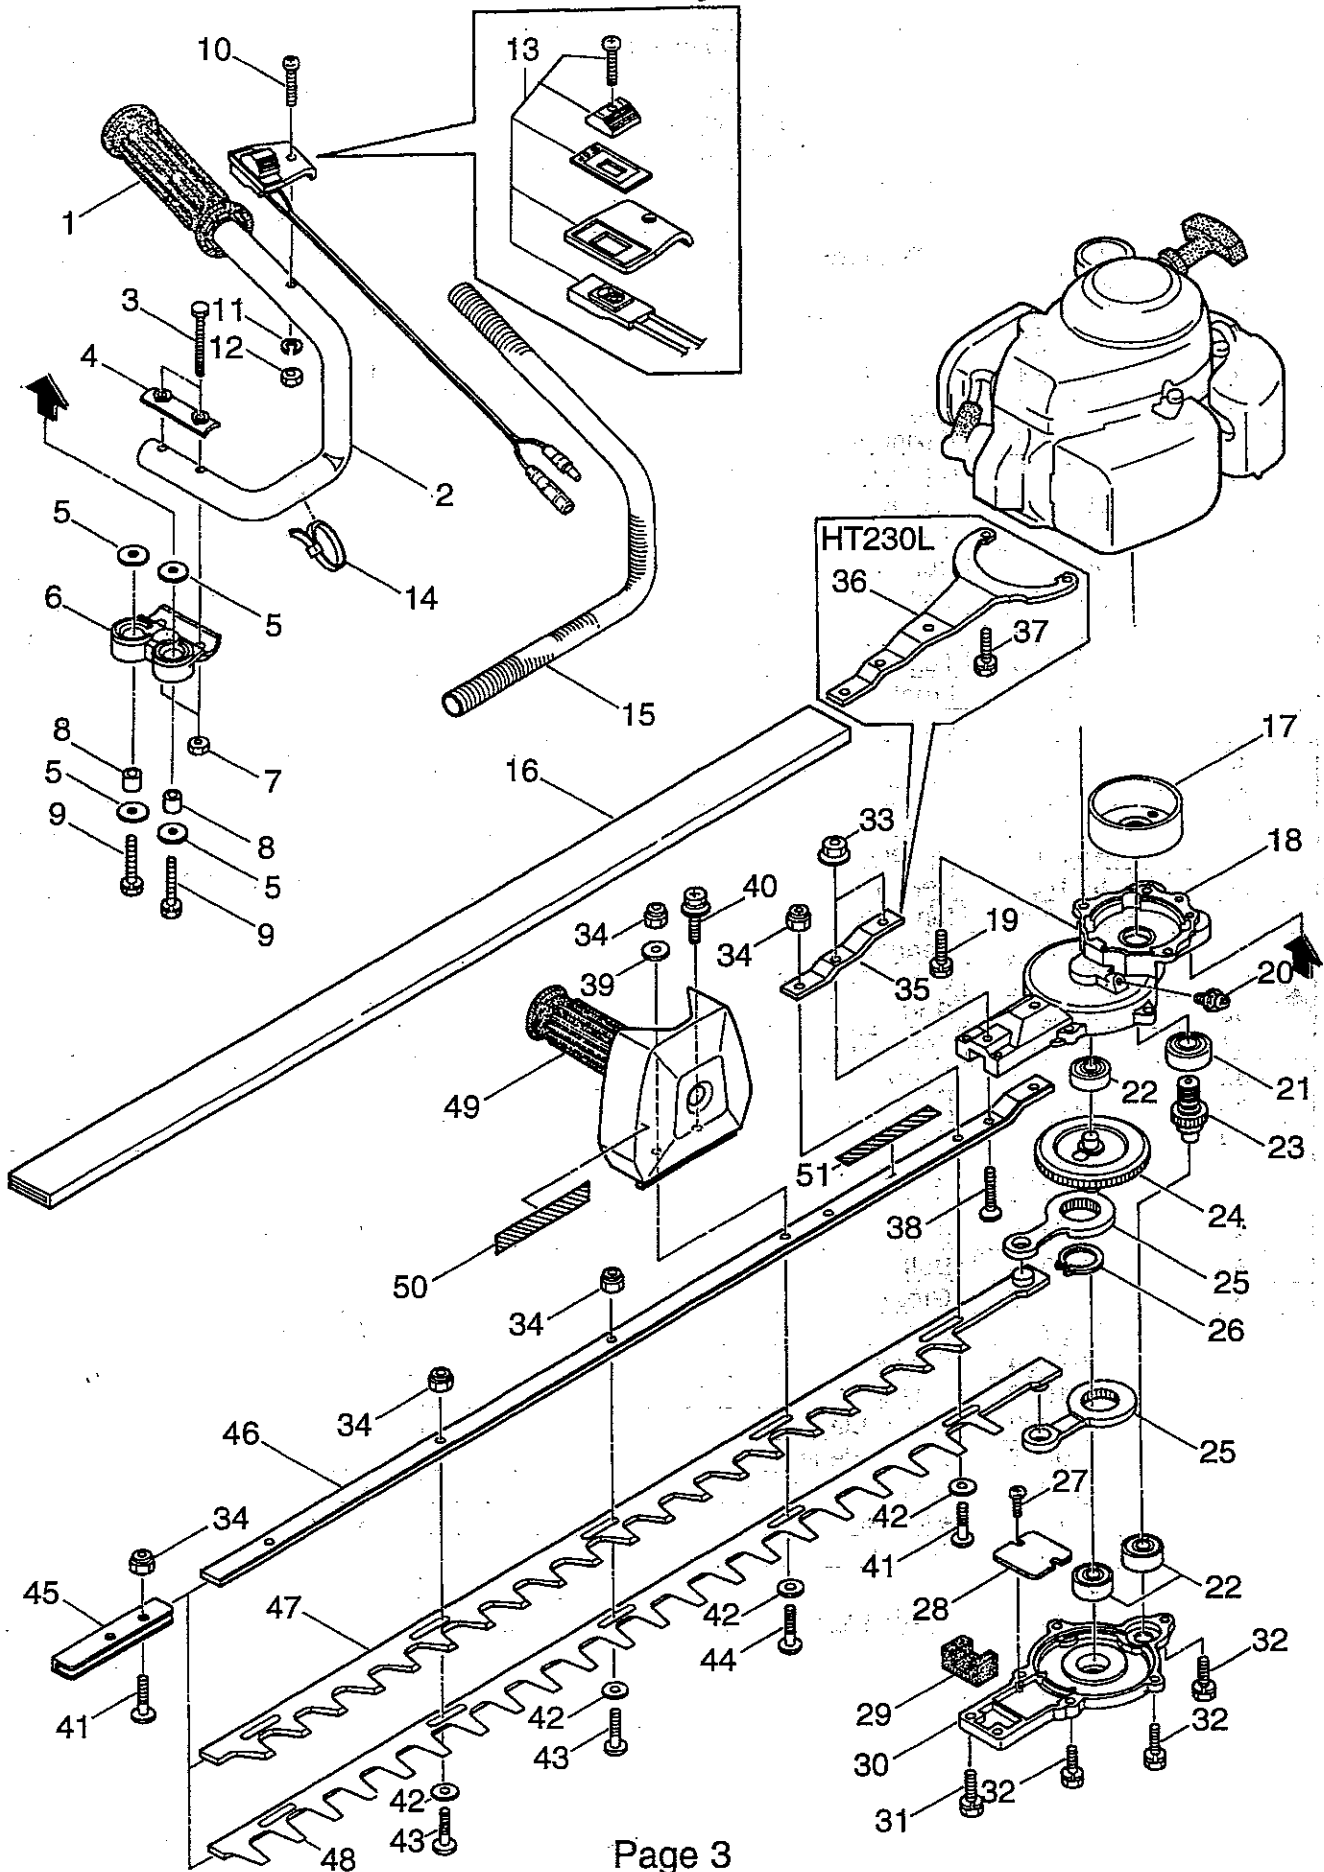

Models HT230 & HT230L Main Body

Models HT230 & HT230L Main Body

Ref. No.	Part No.	Description	Q'ty	Remarks
1	577134	Grip	1	
2	591447	Left Handle	1	
3	580796	Bolt	2	M5 x 30
4	577133	Handle Fitting	1	
5	270027	Washer	4	ø6 x ø22 x t2.3
6	577136	Handle Bracket	1	
7	991938	Nut	2	M5
8	270028	Collar	2	
9	270031	Bolt	2	M6 x 25
10	991954	Screw	1	M5 x 25
11	012501	Spring Washer	1	M5
12	991938	Nut	1	M5
13	270068	Stop Switch Assembly	1	
14	580808	Band	1	
15	580812	Tube	1	
16	580782	Blade Cover (HT230)	1	
16	580816	Blade Cover (HT230L)	1	
17	270021	Drum	1	
18	591444	Upper Case	1	
19	270030	Bolt	3*	M6 x 20 *Qty 1 for HT230L
20	991937	Grease Nipple	1	M6
21	580767	Bearing	1	#6001 2RS
22	580768	Bearing	3	#608 Z
23	270020	Pinion Gear	1	
24	591443	Crank Complete	1	
25	997282	Rod Assembly	2	
26	580777	Snap Ring	1	S26
27	991924	Screw	2	M3 x 5
28	991919	Rod Slide Plate	1	
29	997286	Felt	1	
30	997288	Lower Case	1	
31	580790	Bolt	2	M5 x 20
32	580791	Bolt	5	M5 x 16
33	997244	Flange Nut	2	M5
34	991941	U-Nut	5*	M6 *Qty 7 for HT230L
35	991973	Reinforcing Plate (HT230)	1	
36	587304	Reinforcing Plate (HT230L)	1	
37	270031	Bolt (HT230L)	2	M6 x 25
38	991931	Screw	2	M5 x 20
39	991964	Washer	1	
40	580776	Bolt	1	M6 x 18
41	991912	Screw	2	
42	991913	Washer	4*	*Qty 6 for HT230L
43	991914	Screw	2*	*Qty 4 for HT230L
44	991918	Screw	1	
45	991911	End Plate (HT230)	1	
45	591464	End Plate (HT230L)	1	
46	577131	Guide Plate (HT230)	1	
46	580815	Guide Plate (HT230L)	1	
47	991916	Upper Blade (HT230)	1	
47	591445	Upper Blade (HT230L)	1	
48	991917	Lower Blade (HT230)	1	
48	591446	Lower Blade (HT230L)	1	
49	591463	Right Handle Assembly	1	Includes Grip
50	591449	Label	1	
51	591450	Label	1