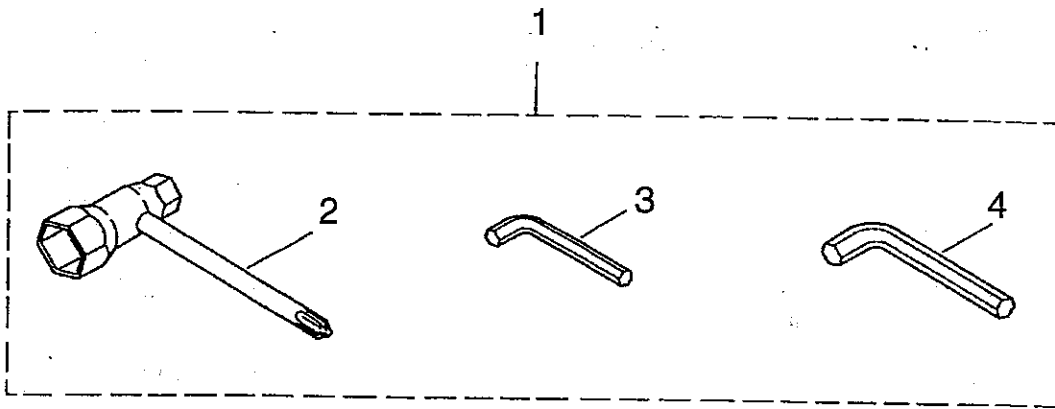

Models HT230D, HT230 & HT230L Accessories

Ref. No.	Part No.	Description	Q'ty	Remarks
1	264606	Tool Set	1	Includes 2-4
2	264607	Box Spanner	1	10 x 19
3	219431	Wrench	1	3mm
4	219432	Wrench	1	4mm
5	270002	Operator's Manual	1	
6	216007	Warranty Card	1