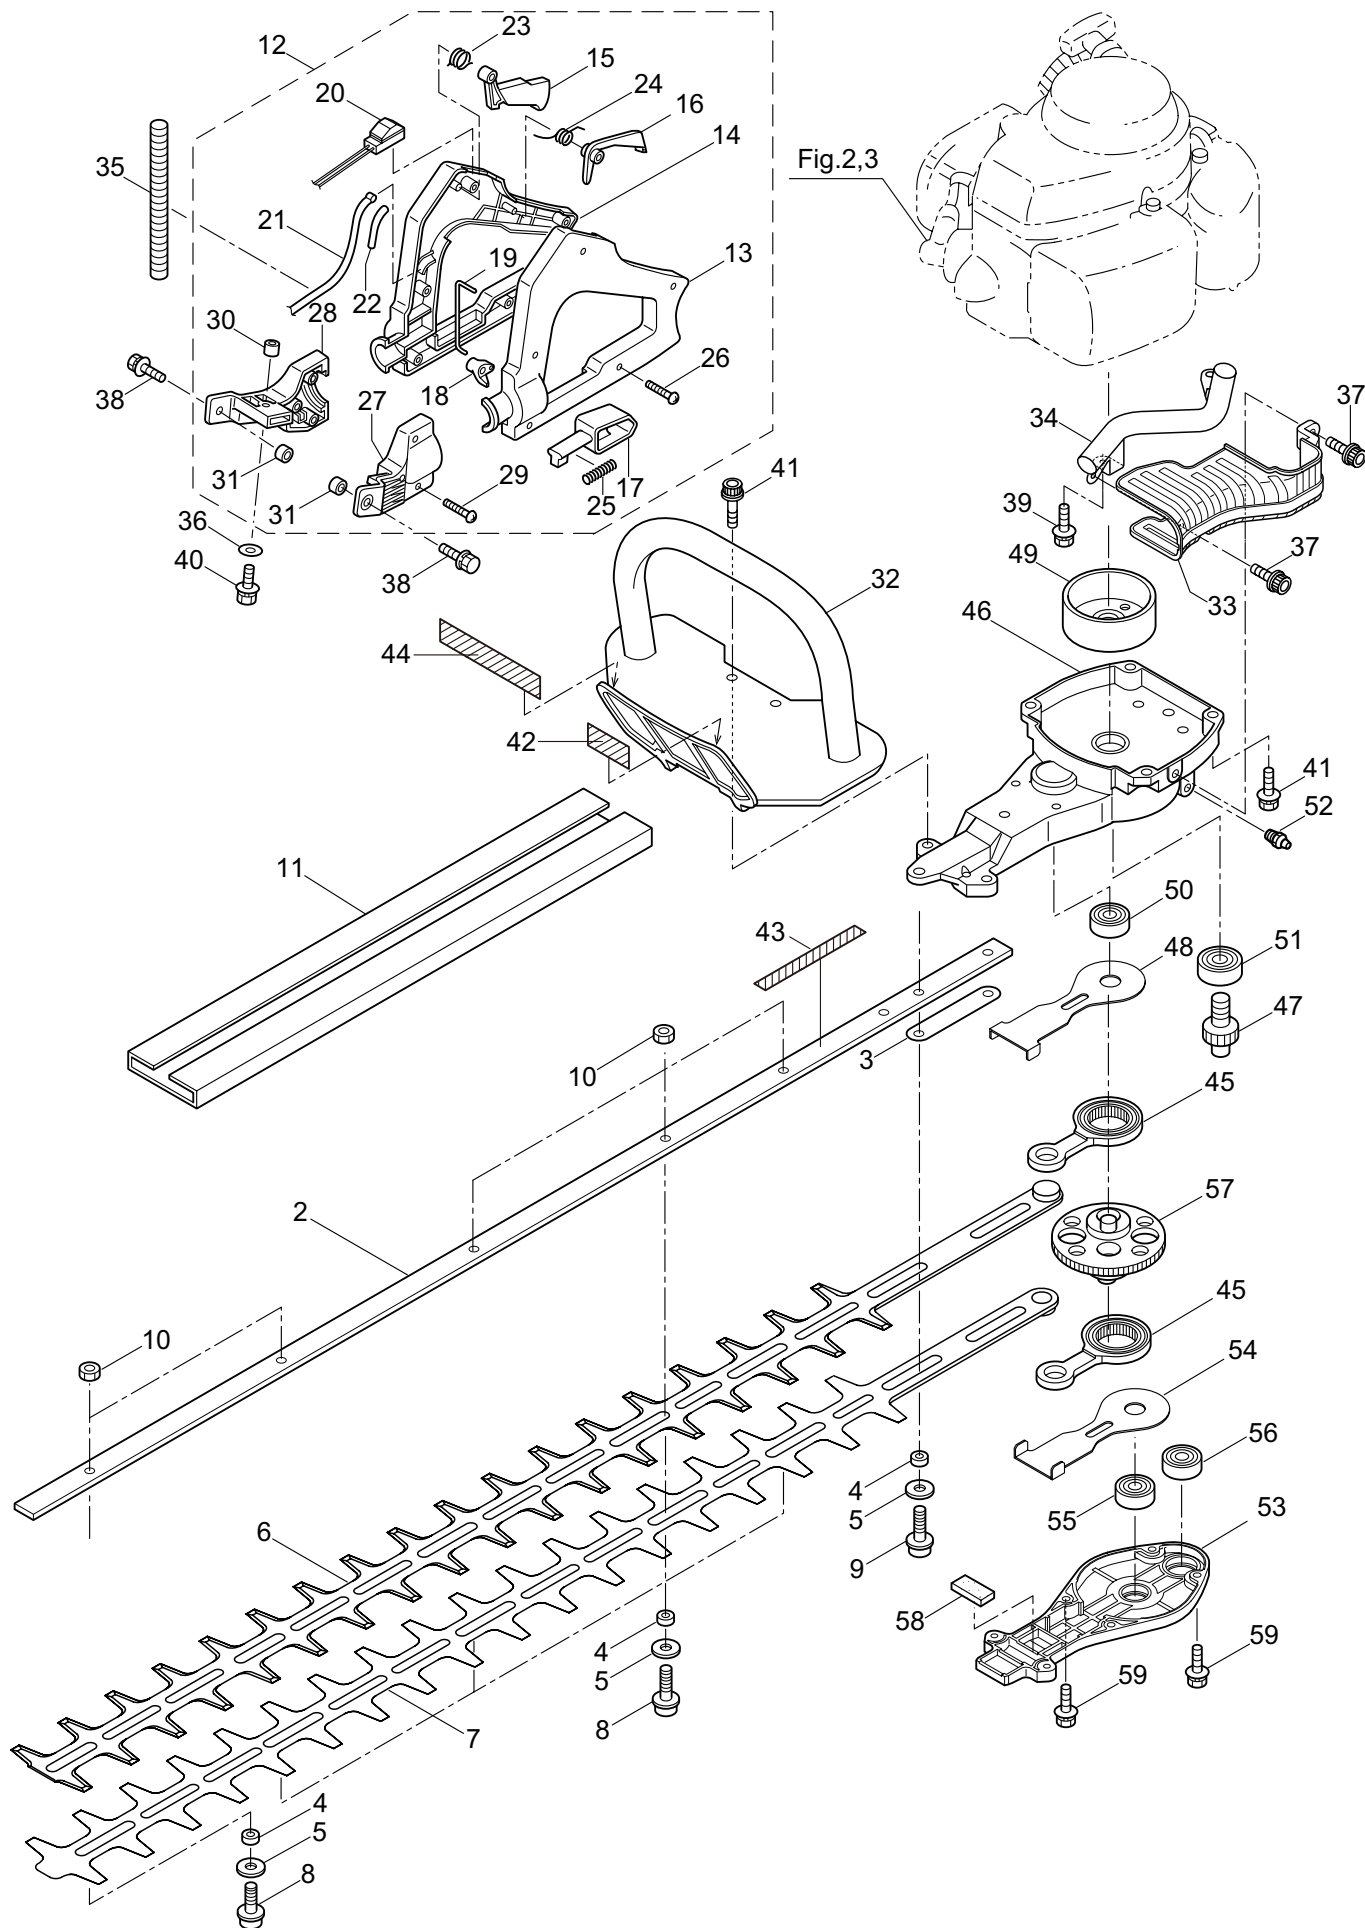

# 1. H23DLR MAIN BODY

Ref. No.	Part No.	Part Name	Q'ty	Remarks
1-1	362375	H23DLR	1	
1-2	271955	Guide Plate	1	
1-3	271888	Spacer Plate	1	
1-4	271889	Spacer	7	
1-5	271890	Washer	7	
1-6	271956	Upper Blade	1	
1-7	271957	Lower Blade	1	
1-8	271896	Screw	5	
1-9	271897	Screw	2	
1-10	271899	Nut	5	
1-11	271958	Cover of Blade	1	
1-12	271902	Rear Handle Ass'y	1	Incl.13-31
1-13	271278	Rear Handle (L)	1	
1-14	271279	Rear Handle (R)	1	
1-15	271280	Lever,Throttle	1	
1-16	271281	Stop Lever	1	
1-17	271282	Lock Lever	1	
1-18	271283	Lock Lever Stopper	1	
1-19	271284	Rod	1	
1-20	271285	Switch	1	
1-21	271904	Cable Comp.	1	
1-22	271287	Spacer	1	
1-23	271288	Spring	1	
1-24	271289	Spring	1	
1-25	270400	Spring	1	
1-26	271276	Screw	5	
1-27	271274	Handle Stay (L)	1	
1-28	271275	Handle Stay (R)	1	
1-29	271276	Screw	3	
1-30	270424	Spacer	1	
1-31	271277	Spacer	2	
1-32	271905	Front Handle	1	
1-33	271906	Tail Pipe Cover	1	
1-34	271907	Tail Pipe Comp.	1	
1-35	271221	Tube	1	
1-36	270843	Washer	1	25x6xt1.6
1-37	271908	Screw	6	
1-38	271909	Screw	2	
1-39	271910	Screw	1	
1-40	271911	Screw	1	
1-41	271912	Screw	2	
1-42	223925	Label	1	Grease up
1-43	591450	Label	1	
1-44	591449	Label	1	
1-45	271914	Rod Ass'y	2	

# 1. H23DLR MAIN BODY

Ref. No.	Part No.	Part Name	Q'ty	Remarks
1-46	271918	Upper Case	1	
1-47	271919	Pinion	1	
1-48	271920	Plate	1	
1-49	270021	Drum	1	
1-50	271921	Bearing	1	
1-51	580767	Bearing	1	#6001 2RS
1-52	991937	Grease Nipple	1	M6
1-53	271923	Lower Case	1	
1-54	271924	Plate	1	
1-55	270423	Bearing	1	
1-56	271925	Bearing	1	
1-57	271926	Crank Comp.	1	
1-58	271927	Felt	1	
1-59	271910	Screw	3	