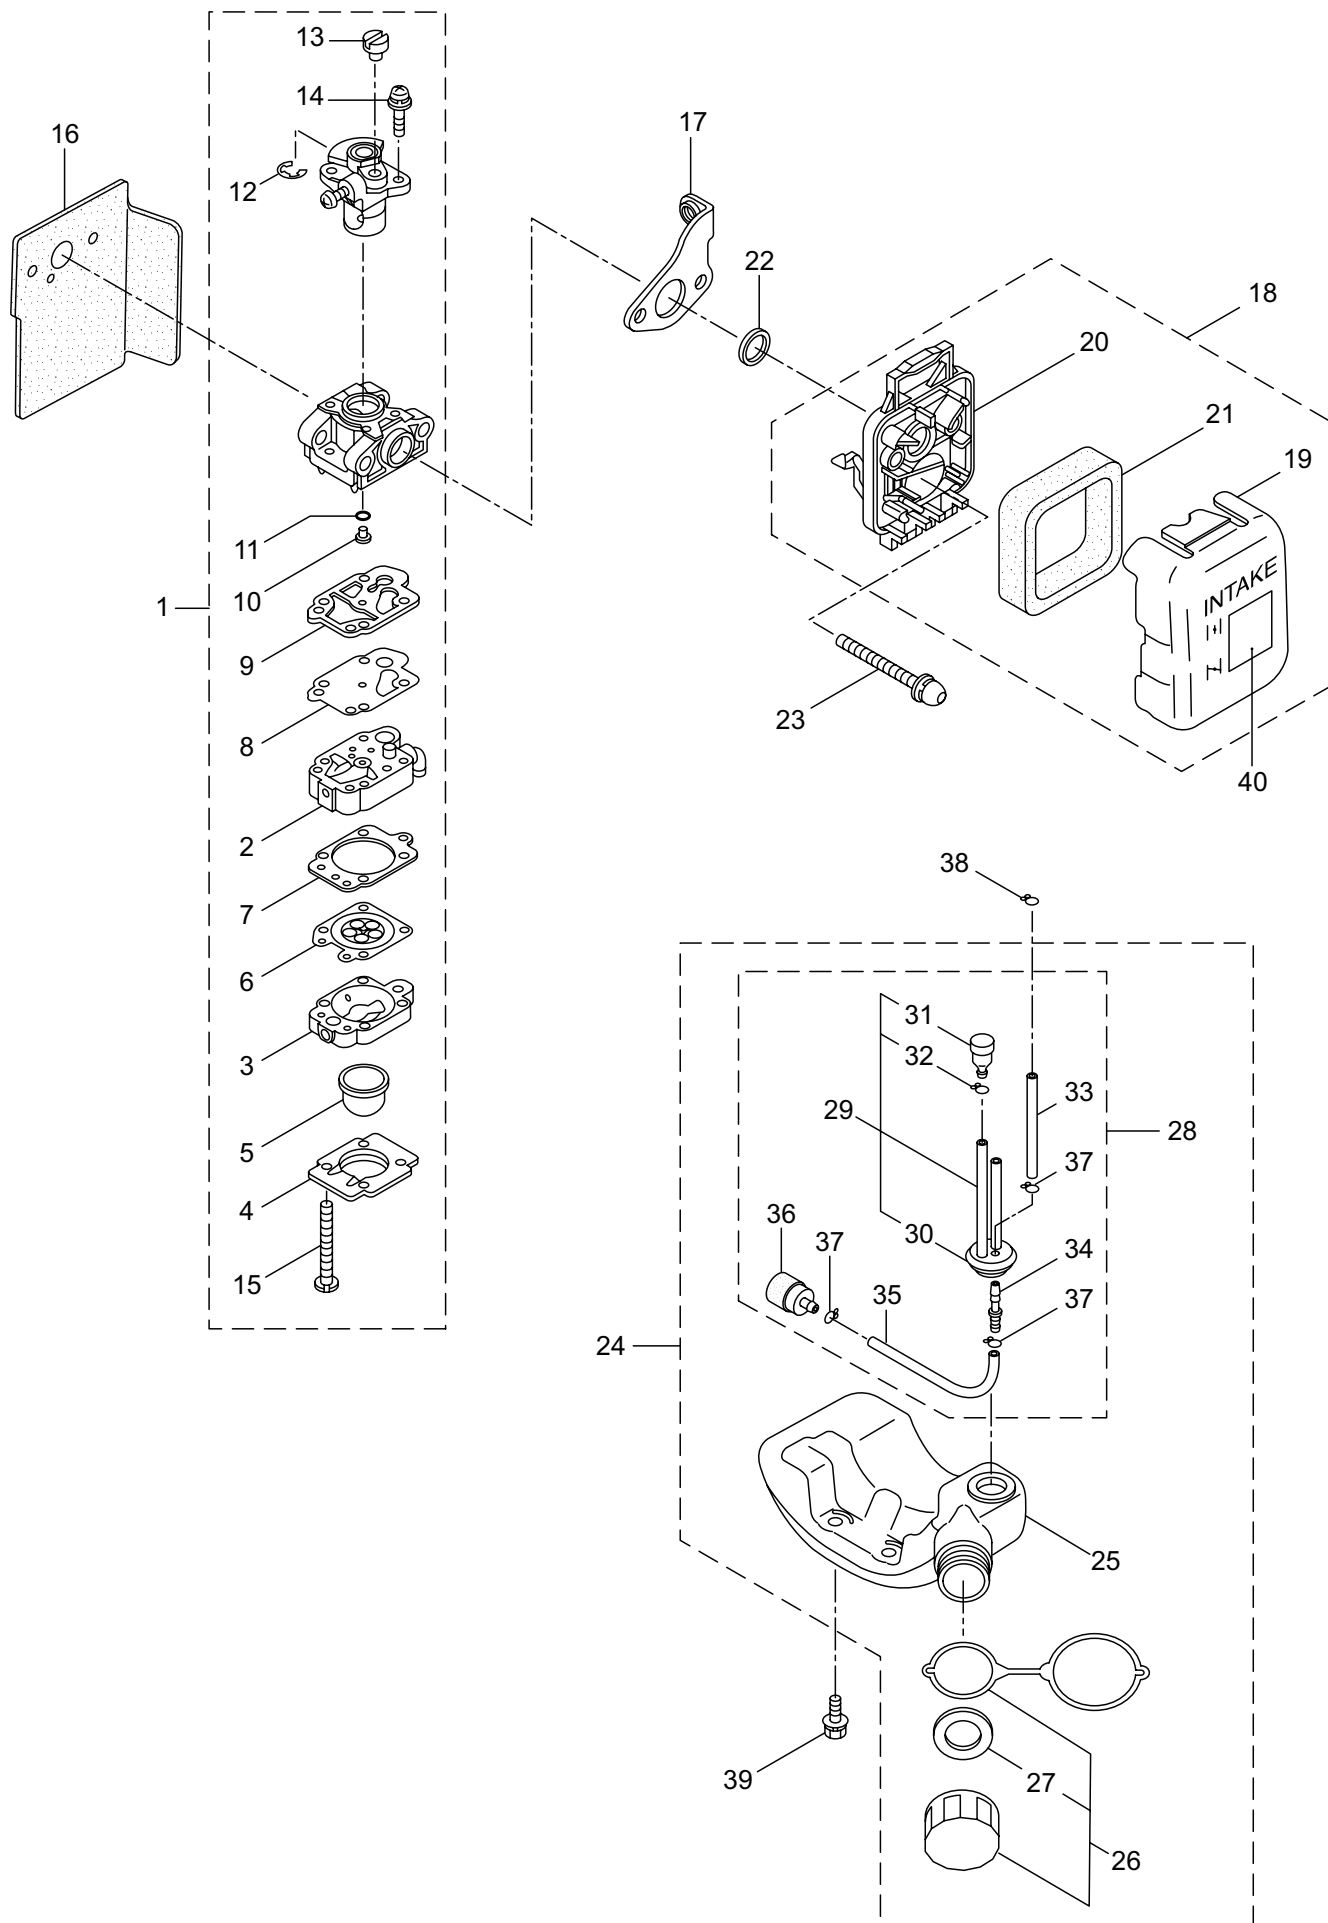

3. H23DLR CARBURETOR, FUEL TANK

Ref. No.	Part No.	Part Name	Q'ty	Remarks
3-1	288460	Carburetor Ass'y	1	Incl.2-15 New gasket required
3-2	268499	Pump Body	1	
3-3	262991	Purge Body	1	
3-4	262992	Cover Plate	1	
3-5	261874	Primer Bulb	1	
3-6	283905	Diaphragm, Meterring	1	
3-7	262993	Gasket	1	
3-8	262994	Diaphragm,Fuel Pump	1	
3-9	282576	Gasket	1	
3-10	289396	Main Jet	1	
3-11	261871	O-Ring	1	
3-12	261876	E-Ring	1	
3-13	261658	Swivel	1	
3-14	264682	Screw	2	
3-15	262996	Screw	4	
3-16	288517	Gasket	1	
3-17	268535	Stay	1	
3-18	266420	Cleaner Ass'y	1	Incl.19-21
3-19	264709	Cover	1	
3-20	266433	Housing	1	
3-21	264695	Filter	1	
3-22	268963	Gasket	1	19.4x14.8xt3.5
3-23	264016	Cap Screw	2	M5x60
3-24	288741	Fuel Tank Ass'y	1	Incl.25-38
3-25	288518	Fuel Tank	1	
3-26	289046	Tank Cap Ass'y	1	Incl.27
3-27	287058	Gasket	1	
3-28	289279	Fuel Pipe Pick-up Ass'y	1	Incl.29-37
3-29	289280	Fuel Pipe Ass'y	1	Incl.30-32
3-30	268065	Grommet	1	
3-31	289451	Breather	1	
3-32	261117	Clip	1	
3-33	289028	Pipe A	1	3x5x53L
3-34	288921	Joint	1	
3-35	289029	Pipe	1	3x5x125L
3-36	264653	Filter Ass'y	1	
3-37	261117	Clip	3	
3-38	261117	Clip	1	
3-39	269690	Cap Screw	4	M5x18
3-40	285188	Label	1