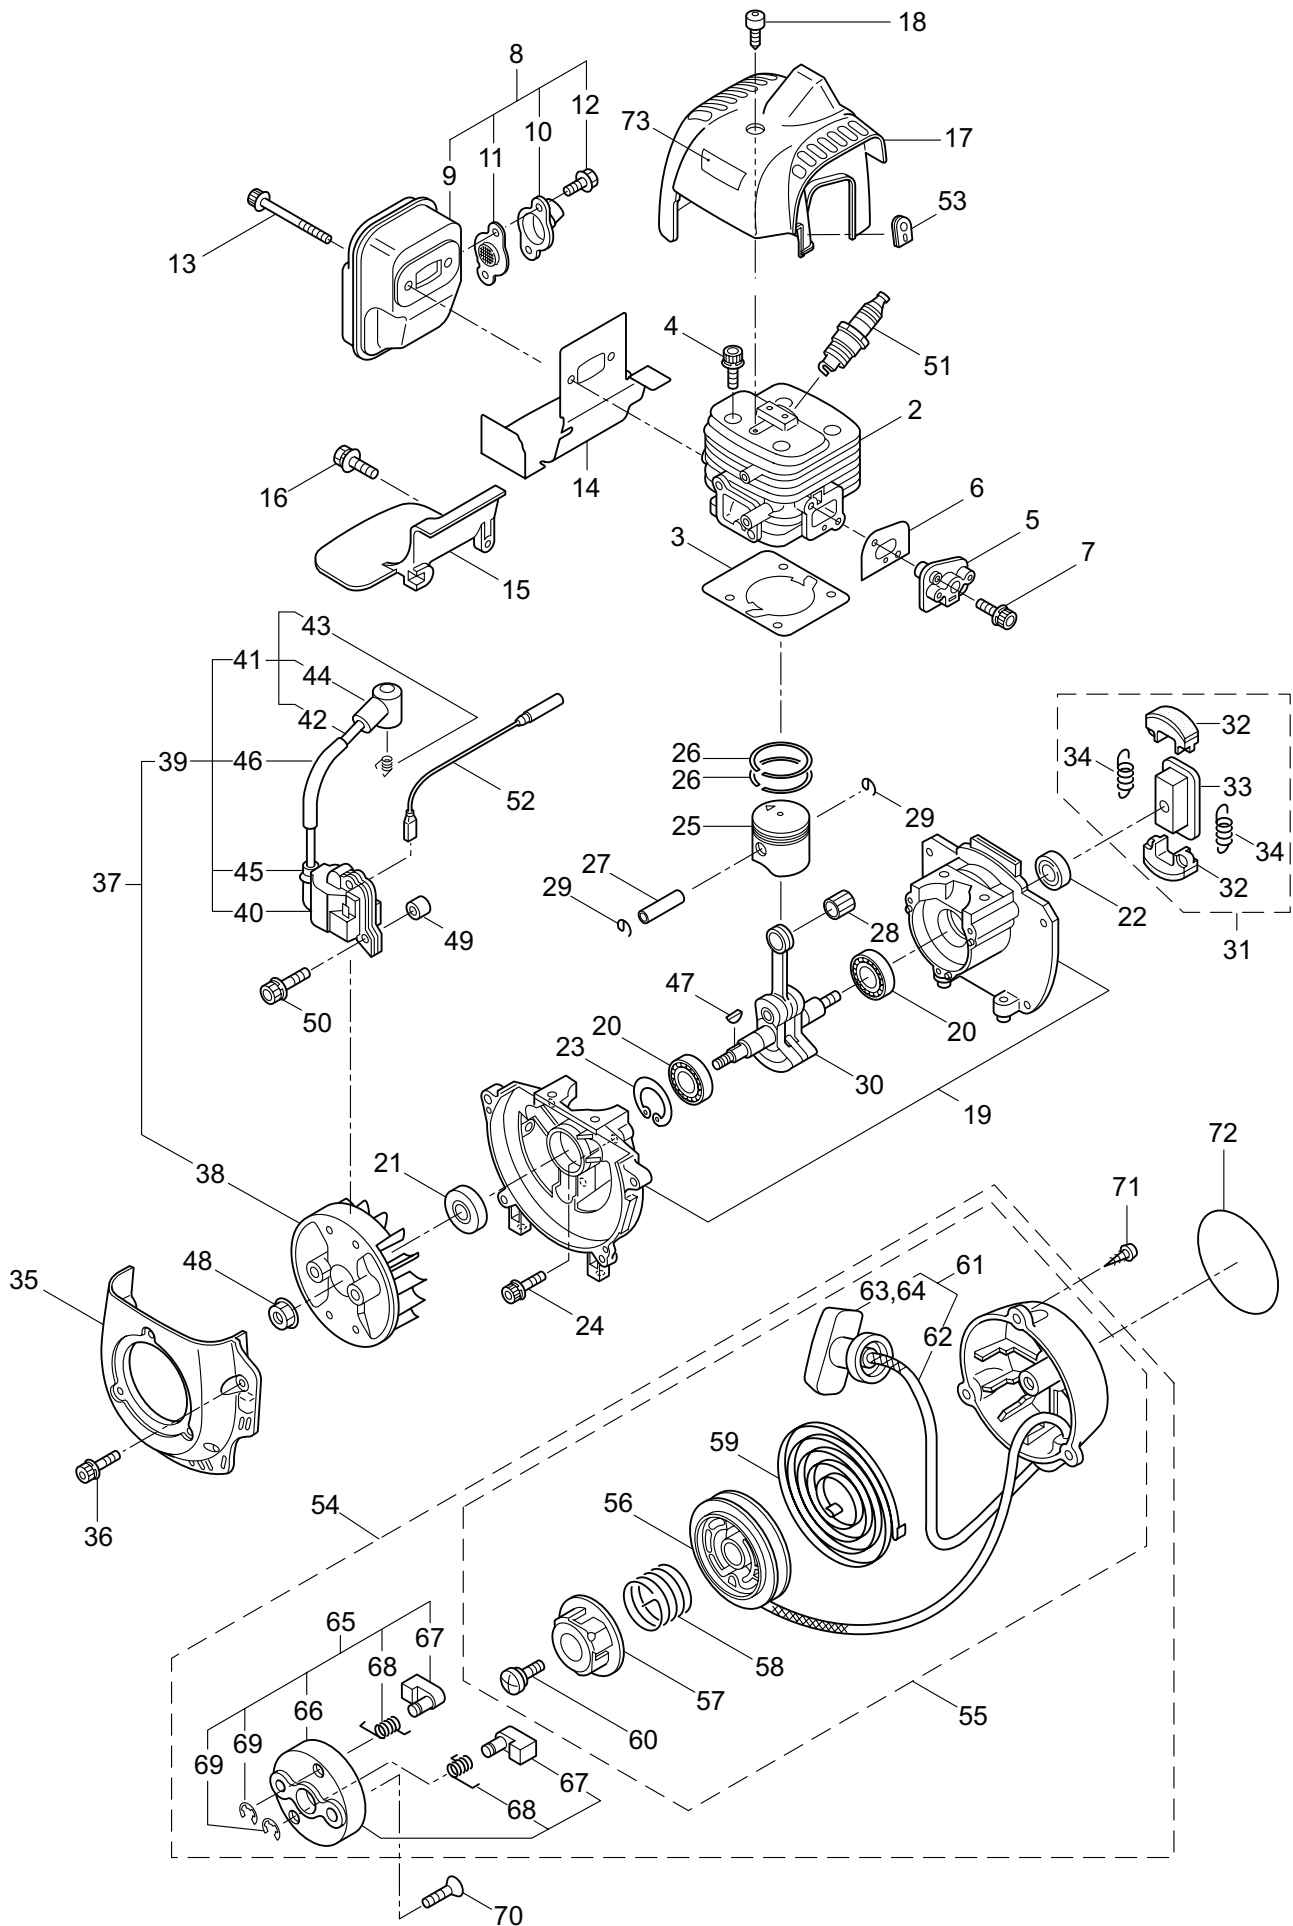

2. H23DLR ENGINE

Ref. No.	Part No.	Part Name	Q'ty	Remarks
2-1	859423	Engine	1	CE230/102
2-2	288499	Cylinder	1	
2-3	286074	Gasket	1	
2-4	261250	Cap Screw	4	M5x20
2-5	265802	Insulator	1	New gasket required
2-6	267049	Gasket	1	
2-7	265924	Cap Screw	2	M5x25
2-8	288501	Muffler Ass'y	1	Incl.9-12
2-9	288502	Muffler Comp.	1	
2-10	288503	Muffler Tail	1	
2-11	288504	Spark Arrestor	1	
2-12	288542	Screw	2	M4x8
2-13	266402	Cap Screw	2	M5x55
2-14	273199	Gasket	1	
2-15	273255	Under Cover Comp.	1	
2-16	267191	Cap Screw	1	M5x16
2-17	289402	Top Cover	1	
2-18	286399	Knob	1	M5
2-19	288537	Crankcase	1	
2-20	280488	Bearing	2	PPL 6001
2-21	261492	Oil Seal	1	ISCD12287
2-22	261386	Oil Seal	1	ISCD12227
2-23	055185	Snap Ring	1	#28
2-24	261246	Cap Screw	3	M5x25
2-25	268032	Piston	1	
2-26	282177	Piston Ring	2	
2-27	261036	Piston Pin	1	
2-28	263957	Bearing, Needle	1	KTV81112EG01 B2
2-29	261576	Clip,Piston	2	
2-30	288511	Crankshaft/Conn.Rod Ass'y	1	
2-31	280404	Clutch Ass'y	1	Incl.32-34
2-32	280568	Clutch Shoe	2	(2)required
2-33	280569	Clutch Boss	1	
2-34	280570	Spring	2	(2)required
2-35	288508	Fan Cover	1	
2-36	261250	Cap Screw	4	M5x20
2-37	288514	Magneto Ass'y	1	Incl.38-46
2-38	288515	Rotor/Fan	1	
2-39	288516	Ignition Coil Ass'y	1	Incl.40-46
2-40	289483	Coil	1	
2-41	289484	Spark Plug Wire Ass'y	1	Incl.42-44
2-42	289485	Spark Plug Wire	1	
2-43	272805	Connector	1	
2-44	283178	Plug Boot	1	
2-45	283271	Cap	1