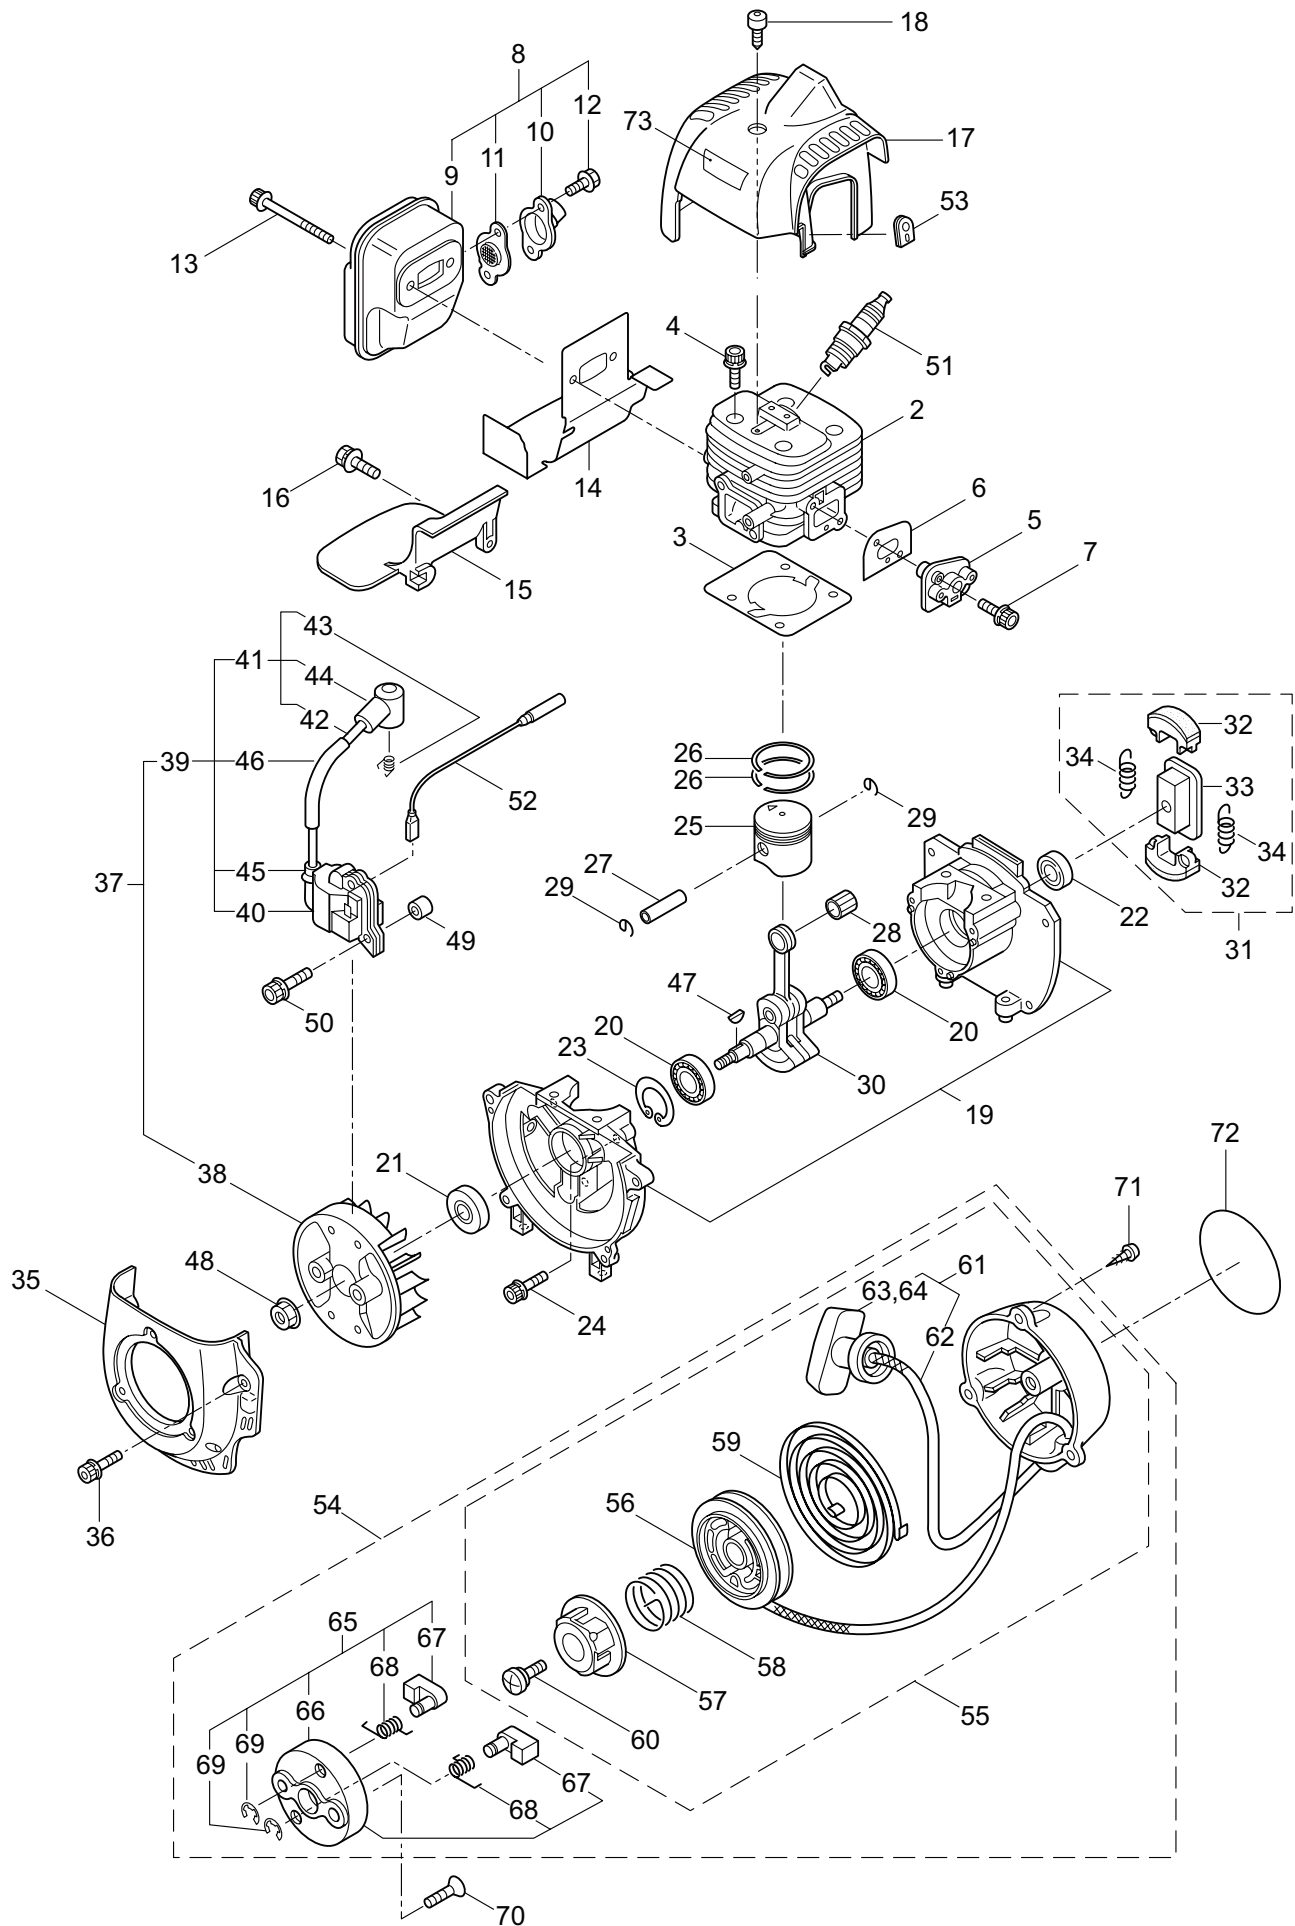

2. H23DLR ENGINE

Ref. No.	Part No.	Part Name	Q'ty	Remarks
2-46	289486	Insulator	1	
2-47	261076	Woodruff Key	1	3x10
2-48	261417	Nut,Rotor	1	M8
2-49	280381	Spacer	2	
2-50	261256	Cap Screw	2	M4x25
2-51	285982	Spark Plug	1	NGK BPM8Y
2-52	261772	Lead	1	
2-53	283140	Grommet	1	
2-54	283171	Recoil Starter Ass'y	1	Incl.55-69
2-55	283172	Starter Ass'y	1	Incl.56-64
2-56	286363	Reel	1	
2-57	286364	Cam Plate	1	
2-58	283290	Spring	1	
2-59	280931	Spiral Spring	1	
2-60	267213	Screw	1	
2-61	283291	Rope Ass'y	1	Incl.62-64
2-62	283292	Starter Rope	1	
2-63	261725	Starter Grip	1	
2-64	283293	Rope Stopper	1	
2-65	283173	Starter Pulley Ass'y	1	Incl.66-69
2-66	283294	Starter Pulley	1	
2-67	280936	Ratchet	2	
2-68	283295	Spring	2	
2-69	020299	E-Ring	2	#4
2-70	264535	Screw	2	M6x20
2-71	280144	Tapping Screw	3	
2-72	273337	Label	1	H23DLR
2-73	273350	Label	1	H23DLR