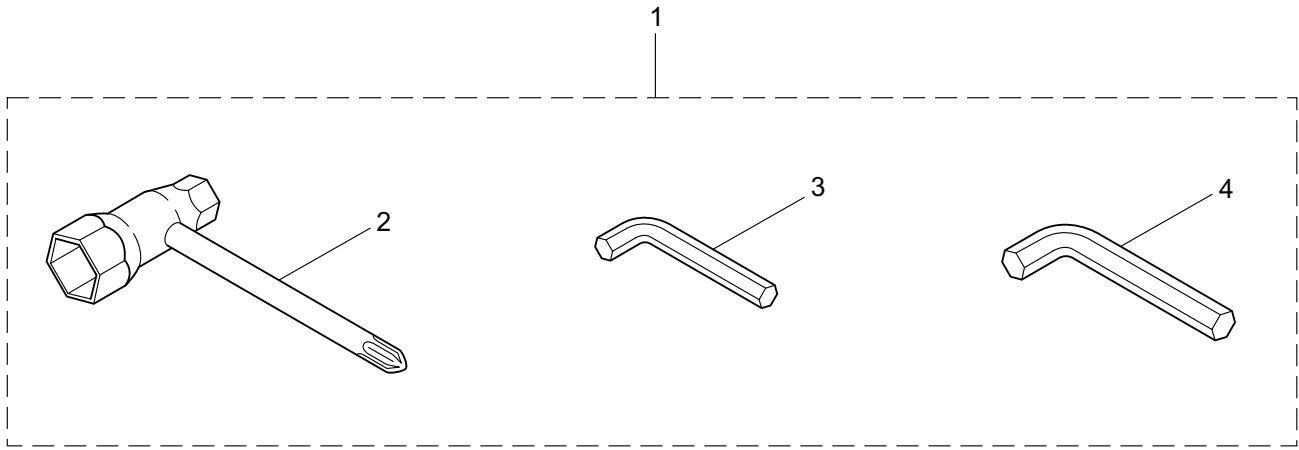

4. H23DLR
ACCESSORIES

Ref. No.	Part No.	Part Name	Q'ty	Remarks
4-1	264606	Tool Set	1	Incl.2-4
4-2	264607	Box Spanner	1	10x19x(+)
4-3	219431	Wrench	1	3mm
4-4	219432	Wrench	1	4mm
4-5	271860	Instruction Manual	1	H23DR