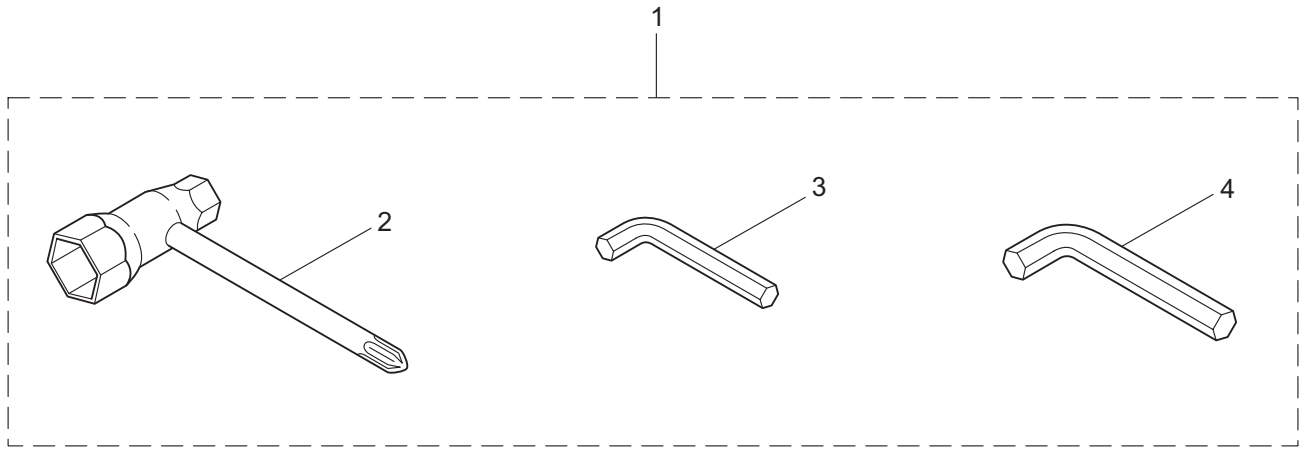

4. H23DL
ACCESSORIES

Ref. No.	Part No.	Part Name	Q'ty	Remarks
4-1	264606	Tool Set	1	Incl.2-4
4-2	264607	Box Spanner	1	10x19x(+)
4-3	219431	Wrench	1	3mm
4-4	219432	Wrench	1	4mm
4-5	273356	Instruction Manual	1	H23D/H23DL