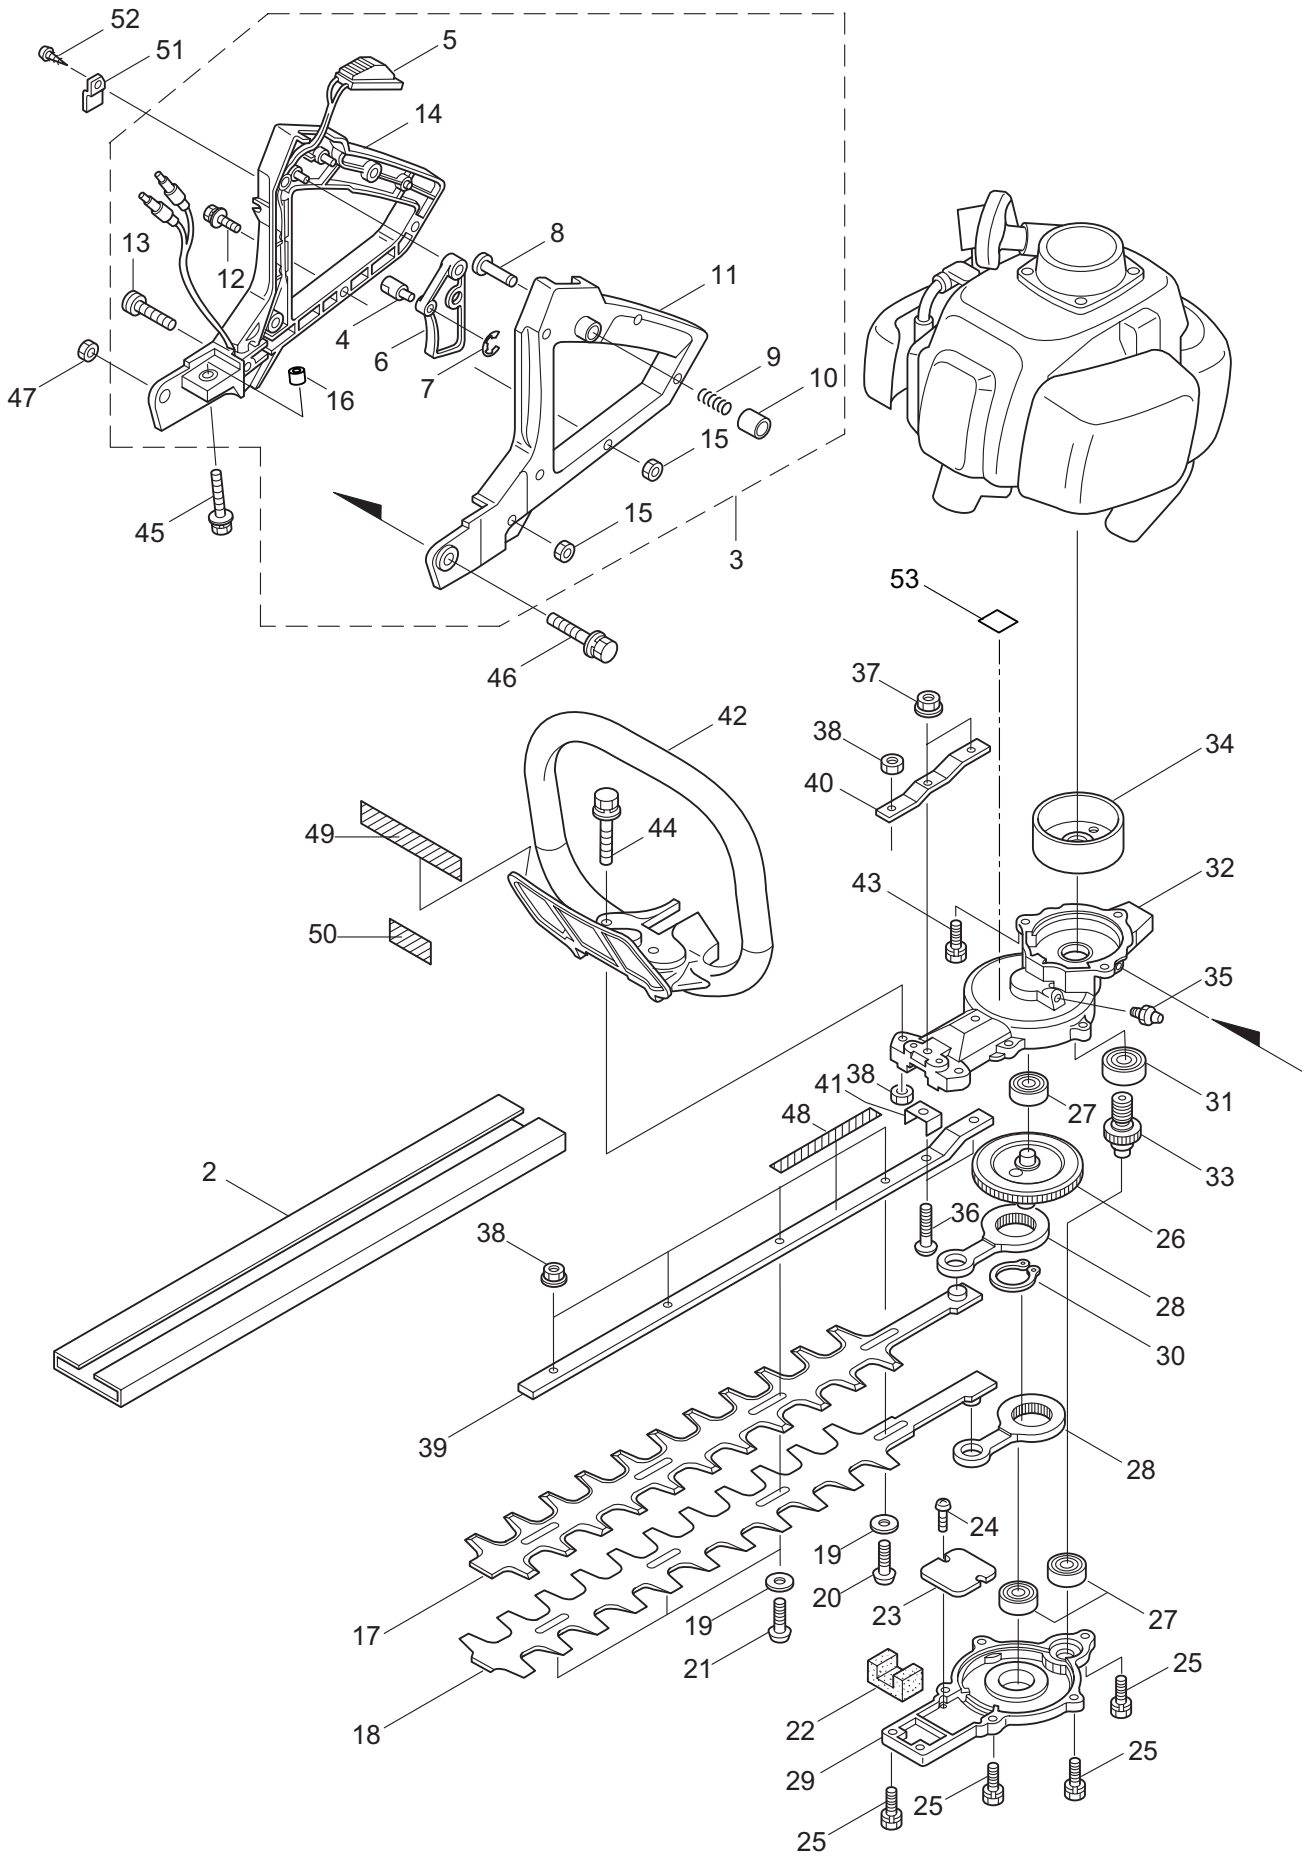

PARTS LIST

H23DL

CONTENTS

1. MAIN BODY	1 ~ 4
2. ENGINE	5 ~ 8
3. CARBURETOR, FUEL TANK	9 ~ 10
4. ACCESSORIES	11 ~ 12

2015. 02.

P/N 523997

1. H23DL
MAIN BODY

Ref. No.	Part No.	Part Name	Q'ty	Remarks
1-1	362377	H23DL	1	
1-2	270071	Cover of Blade	1	
1-3	271597	Rear Handle Ass'y	1	Incl.4-16
1-4	997260	Swivel	1	
1-5	271604	Switch	1	
1-6	997262	Lever,Throttle	1	
1-7	997263	E-Ring	1	#2.5
1-8	997264	Pin,Lever	1	
1-9	997265	Spring	1	
1-10	997266	Fixing Knob	1	
1-11	270147	Rear Handle (L)	1	
1-12	997268	Screw	5	M4x16
1-13	997269	Screw	1	M4x30
1-14	270099	Rear Handle (R)	1	
1-15	270233	U-Nut	6	M4
1-16	270424	Spacer	1	
1-17	582446	Upper Blade	1	
1-18	582428	Lower Blade	1	
1-19	991913	Washer	5	
1-20	991912	Screw	1	
1-21	991914	Screw	4	
1-22	270758	Felt	1	
1-23	991919	Plate,Rod Slide	1	
1-24	991924	Screw	2	M3x5
1-25	580791	Bolt	7	M5x16
1-26	591443	Crank Comp	1	
1-27	270423	Bearing	3	
1-28	271466	Rod	2	
1-29	270756	Lower Case	1	
1-30	580777	Snap Ring	1	#26
1-31	580767	Bearing	1	#6001 2RS
1-32	270760	Upper Case	1	
1-33	584666	Pinion	1	
1-34	270021	Drum	1	
1-35	991937	Grease Nipple	1	M6
1-36	991931	Screw	2	M5x20
1-37	127226	Nut	2	M5
1-38	991941	U-Nut	7	M6
1-39	270056	Guide Plate	1	
1-40	270759	Reinforcing Plate	1	
1-41	270757	Plate	1	
1-42	582441	Front Handle	1	
1-43	270030	Bolt	2	M6x20
1-44	270029	Bolt	2	M6x35
1-45	270120	Bolt	1	M6x40

1. H23DL MAIN BODY

Ref. No.	Part No.	Part Name	Q'ty	Remarks
1-46	270119	Bolt	1	M6x50
1-47	997253	Nut	1	M6
1-48	591450	Label	1	
1-49	591449	Label	1	
1-50	223925	Label	1	Grease up
1-51	997259	Holder,Cable	1	
1-52	997258	Screw	1	M4x10
1-53	266960	Label	1	