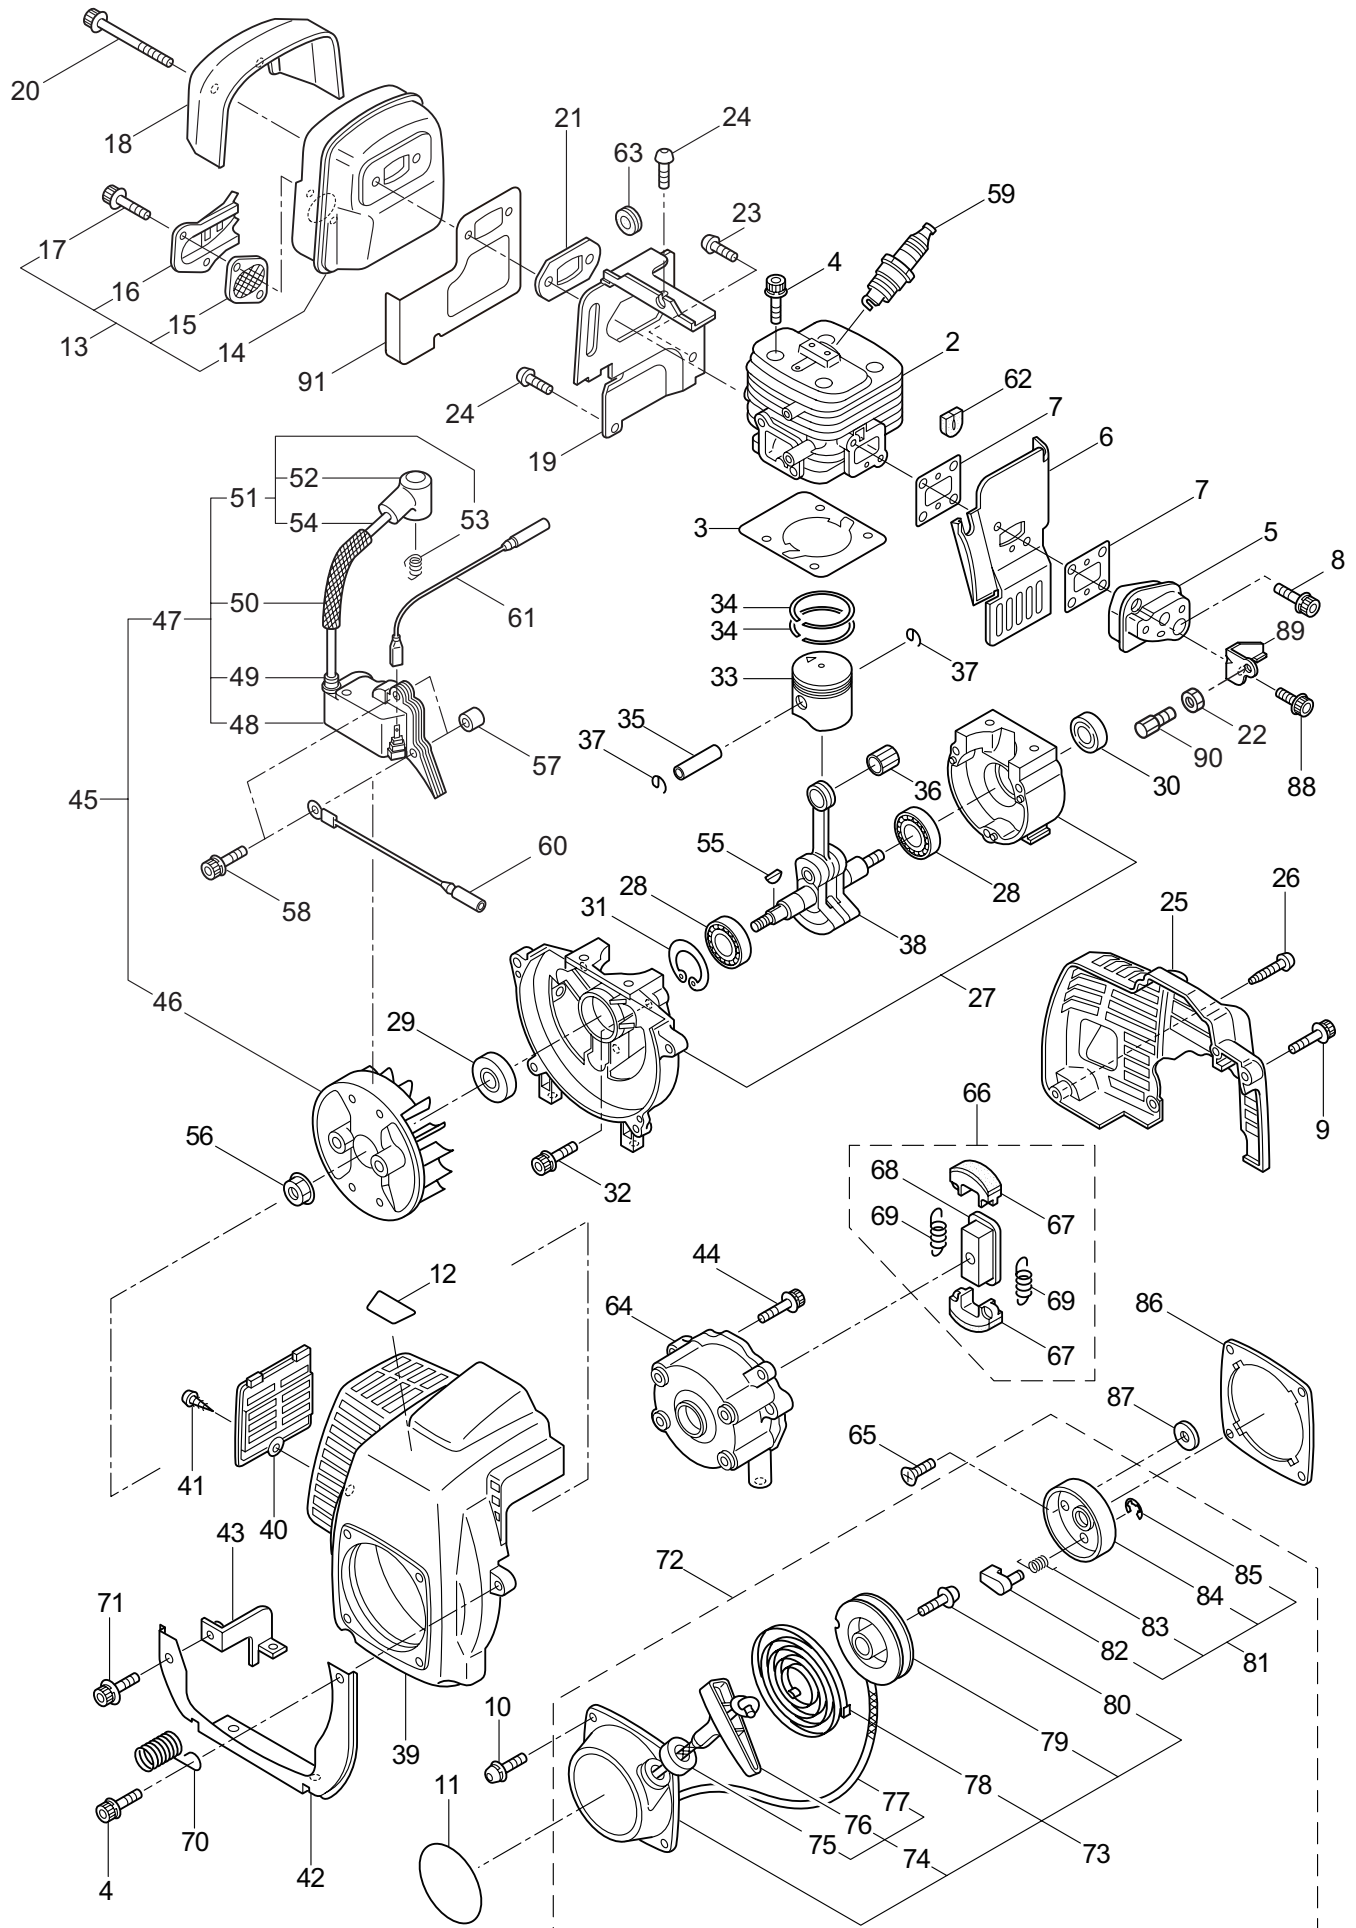

2. H23DL ENGINE

Ref. No.	Part No.	Part Name	Q'ty	Remarks
2-1	859427	Engine	1	CE230/105
2-2	288499	Cylinder	1	
2-3	286074	Gasket	1	
2-4	261250	Cap Screw	8	M5x20
2-5	267924	Insulator	1	New gasket required
2-6	268014	Air Duct	1	
2-7	261171	Gasket	2	
2-8	265924	Cap Screw	1	M5x25
2-9	265107	Cap Screw	2	M4x10
2-10	286993	Cap Screw	4	M5x16
2-11	273368	Label	1	H23DL
2-12	273372	Label	1	H23DL
2-13	268016	Muffler Ass'y	1	Incl.14-17
2-14	268017	Muffler	1	
2-15	267056	Spark Arrester	1	
2-16	268171	Muffler Tail	1	
2-17	265107	Cap Screw	2	M4x10
2-18	268461	Holder	1	
2-19	285650	Plate	1	
2-20	266402	Cap Screw	2	M5x55
2-21	268019	Gasket	1	
2-22	261878	Nut	1	
2-23	265107	Cap Screw	1	M4x10
2-24	268195	Cap Screw	2	M5x10
2-25	268580	Cylinder Cover	1	
2-26	266000	Tapping Screw	2	
2-27	268576	Crankcase	1	
2-28	280488	Bearing	2	PPL 6001
2-29	261492	Oil Seal	1	ISCD12287
2-30	261386	Oil Seal	1	ISCD12227
2-31	055185	Snap Ring	1	#28
2-32	261246	Cap Screw	3	M5x25
2-33	283379	Piston	1	
2-34	282177	Piston Ring	2	
2-35	261036	Piston Pin	1	
2-36	263957	Bearing, Needle	1	KTV81112EG01 B2
2-37	261576	Clip,Piston	2	
2-38	268585	Crankshaft/Conn.Rod Ass'y	1	
2-39	268474	Fan Cover	1	
2-40	268388	Cover	1	
2-41	268390	Tapping Screw	1	4x14
2-42	268590	Plate	1	
2-43	268591	Stay	1	
2-44	261607	Cap Screw	4	M5x16
2-45	272892	Magneto Ass'y	1	Incl.46-54