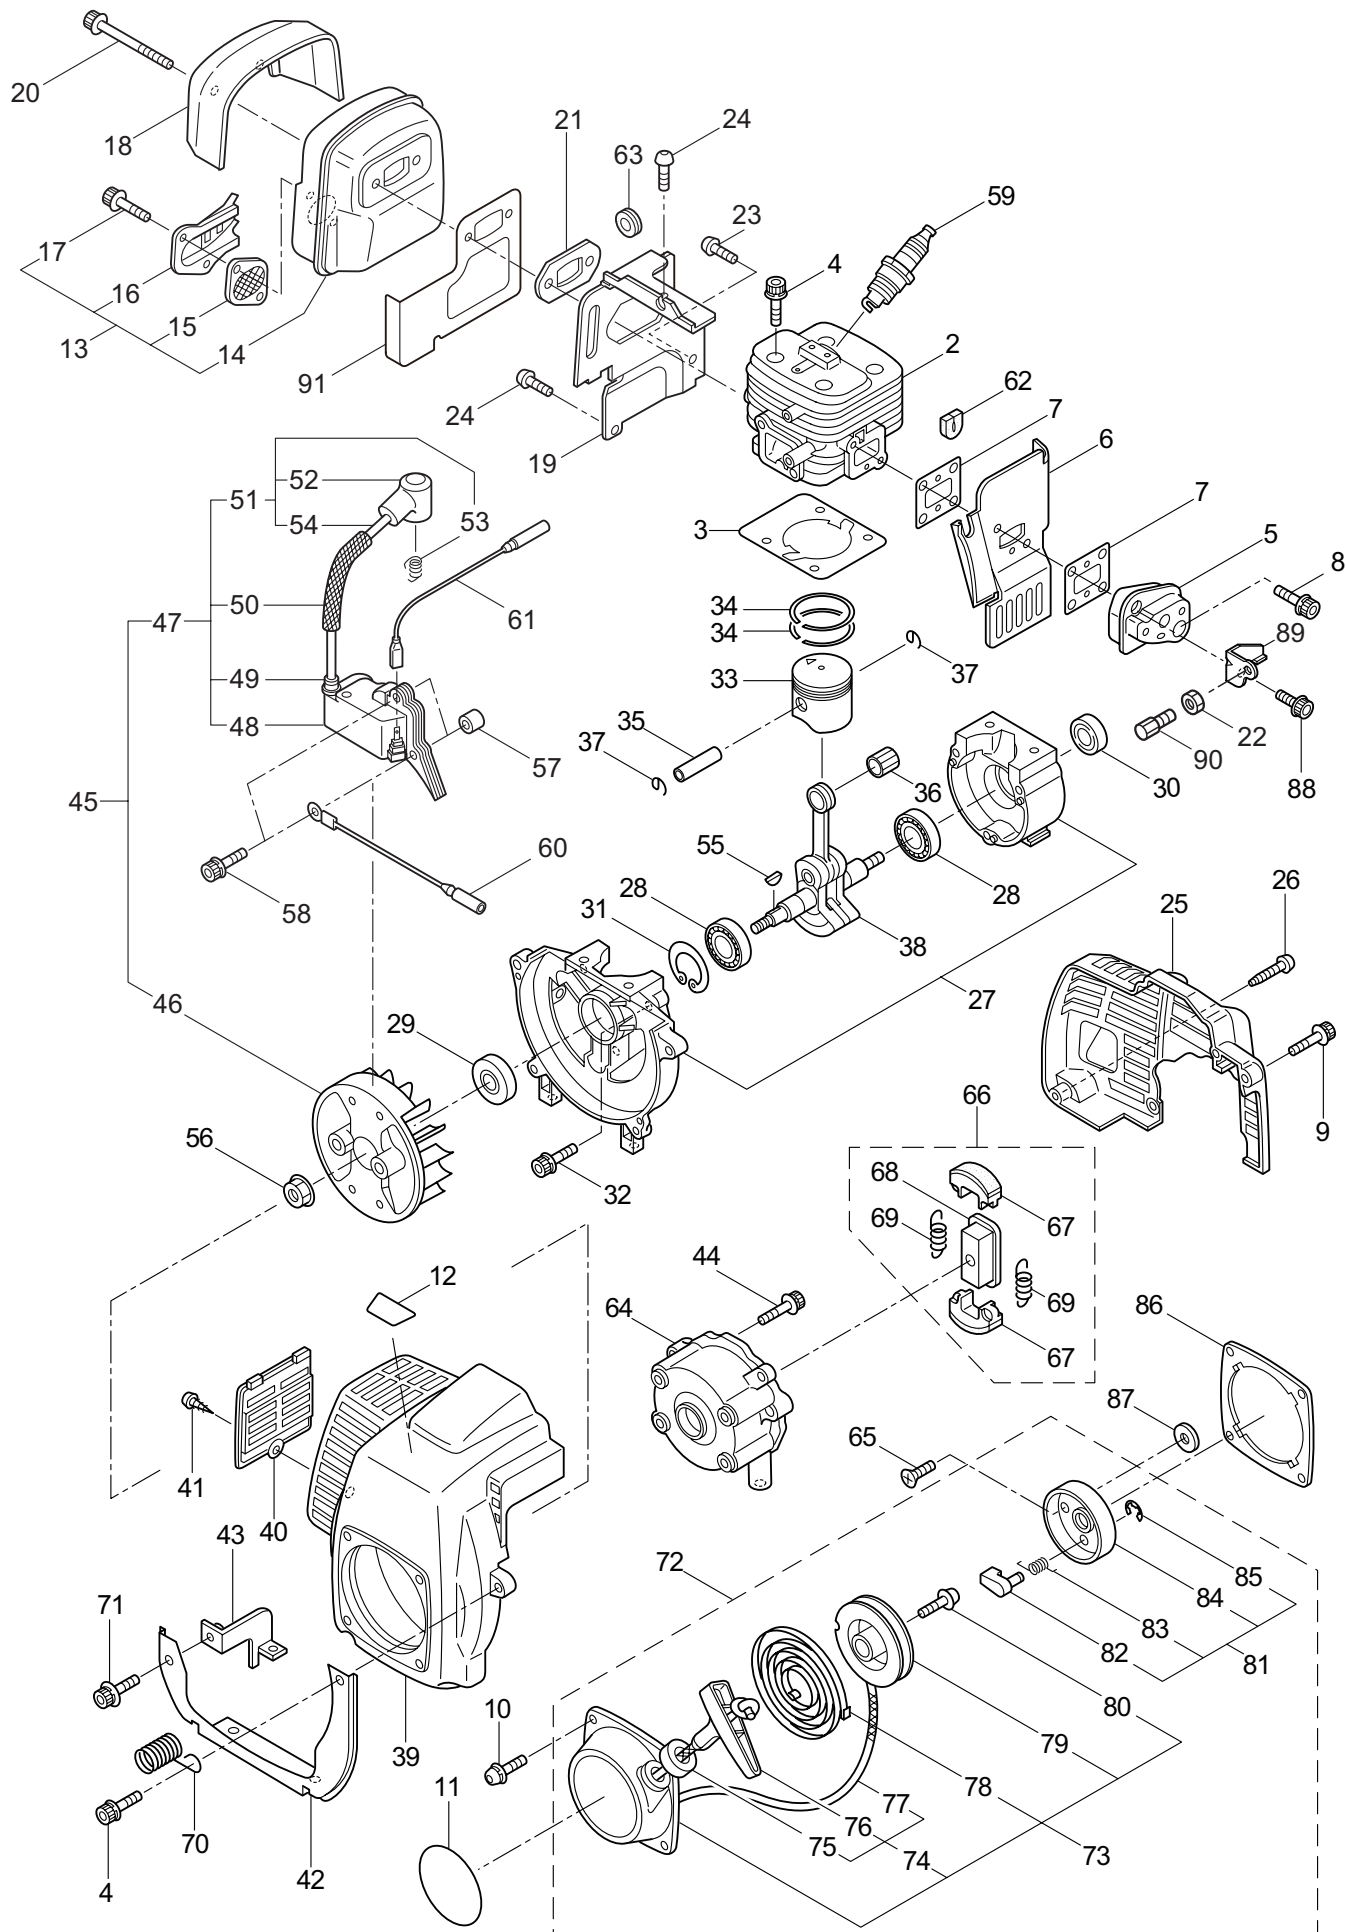

2. H23DL ENGINE

Ref. No.	Part No.	Part Name	Q'ty	Remarks
2-46	286271	Rotor/Fan	1	
2-47	287266	Ignition Coil Ass'y	1	Incl.48-54
2-48	287269	Coil	1	
2-49	261072	Cap	1	
2-50	287351	Insulator	1	
2-51	287352	Spark Plug Wire Ass'y	1	Incl.52-54
2-52	261074	Plug Boot	1	
2-53	261075	Connector	1	
2-54	287353	Spark Plug Wire	1	
2-55	261076	Woodruff Key	1	3x10
2-56	261417	Nut,Rotor	1	M8
2-57	280381	Spacer	2	
2-58	261256	Cap Screw	2	M4x25
2-59	285982	Spark Plug	1	NGK BPM8Y
2-60	268932	Lead	1	
2-61	287262	Lead	1	
2-62	261202	Grommet	1	
2-63	268036	Grommet	1	
2-64	268581	Clutch Case	1	
2-65	264535	Screw	2	M6x20
2-66	280404	Clutch Ass'y	1	Incl.67-69
2-67	280568	Clutch Shoe	2	(2)required
2-68	280569	Clutch Boss	1	
2-69	280570	Spring	2	(2)required
2-70	268592	Clamp	1	
2-71	268940	Screw	1	M5x18
2-72	268668	Recoil Starter Ass'y	1	Incl.73-85
2-73	268669	Starter Ass'y	1	Incl.74-80
2-74	268813	Rope Ass'y	1	Incl.75-77
2-75	268670	Damper	1	
2-76	267219	Starter Grip	1	
2-77	281817	Starter Rope	1	
2-78	261622	Spiral Spring	1	
2-79	261621	Pulley	1	
2-80	262922	Screw	1	
2-81	264085	Starter Pawl Ass'y	1	Incl.82-85
2-82	261630	Pawl	1	
2-83	261631	Return Spring	1	
2-84	264086	Pawl Case	1	
2-85	020299	E-Ring	1	#4
2-86	268671	Plate	1	
2-87	261189	Washer	2	6x16.5xt1.2
2-88	265925	Cap Screw	1	M5x25
2-89	268593	Stay	1	
2-90	264736	Adapter	1	
2-91	285482	Gasket	1