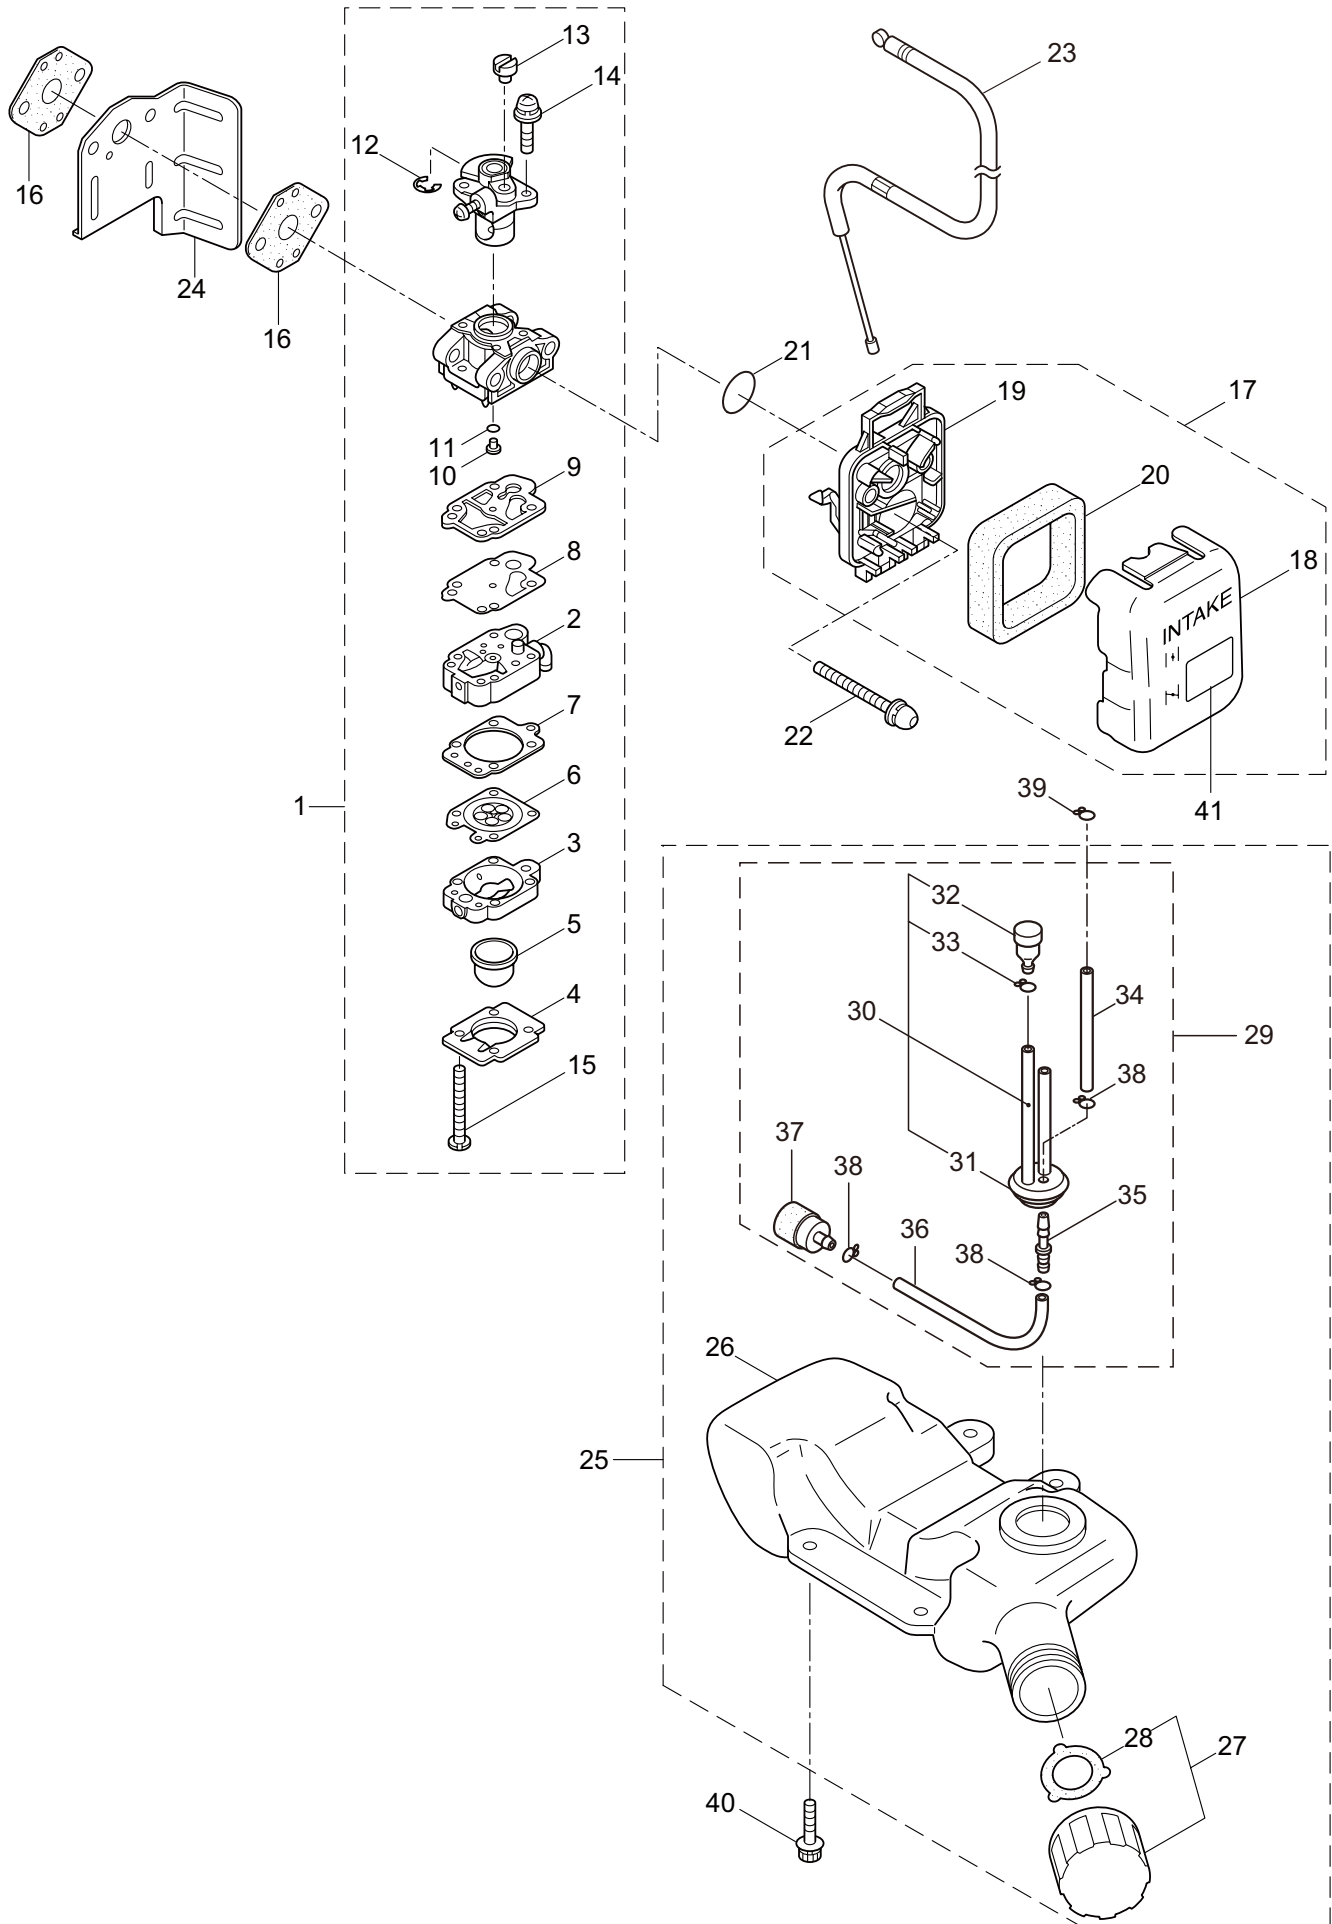

3. H23DL CARBURETOR, FUEL TANK

Ref. No.	Part No.	Part Name	Q'ty	Remarks
3-1	287070	Carburetor Ass'y	1	Incl.2-15 New gasket required
3-2	268499	Pump Body	1	
3-3	262991	Purge Body	1	
3-4	262992	Cover Plate	1	
3-5	261874	Primer Bulb	1	
3-6	283905	Diaphragm, Meterring	1	
3-7	262993	Gasket	1	
3-8	262994	Diaphragm,Fuel Pump	1	
3-9	282576	Gasket	1	
3-10	288187	Main Jet	1	
3-11	261871	O-Ring	1	
3-12	261876	E-Ring	1	
3-13	261658	Swivel	1	
3-14	264682	Screw	2	
3-15	262996	Screw	4	
3-16	261864	Gasket	2	
3-17	266420	Cleaner Ass'y	1	Incl.18-20
3-18	264709	Cover	1	
3-19	266433	Housing	1	
3-20	264695	Filter	1	
3-21	264691	O-Ring	1	
3-22	264016	Cap Screw	2	M5x60
3-23	264604	Cable Comp	1	
3-24	268951	Baffle Plate	1	
3-25	289025	Fuel Tank Ass'y	1	Incl.26-38
3-26	284421	Fuel Tank	1	
3-27	289044	Fuel Tank Cap Ass'y	1	Incl.28
3-28	289045	Gasket	1	
3-29	289026	Fuel Pipe Pick-up Ass'y	1	Incl.30-38
3-30	289027	Fuel Pipe Ass'y	1	Incl.31-33
3-31	268065	Grommet	1	
3-32	261590	Breather	1	
3-33	261117	Clip	1	
3-34	289028	Pipe A	1	3x5x53L
3-35	288921	Joint	1	
3-36	289029	Pipe	1	3x5x125L
3-37	264653	Filter Ass'y	1	
3-38	261117	Clip	3	
3-39	261117	Clip	1	
3-40	268940	Screw	4	M5x18
3-41	285188	Label	1