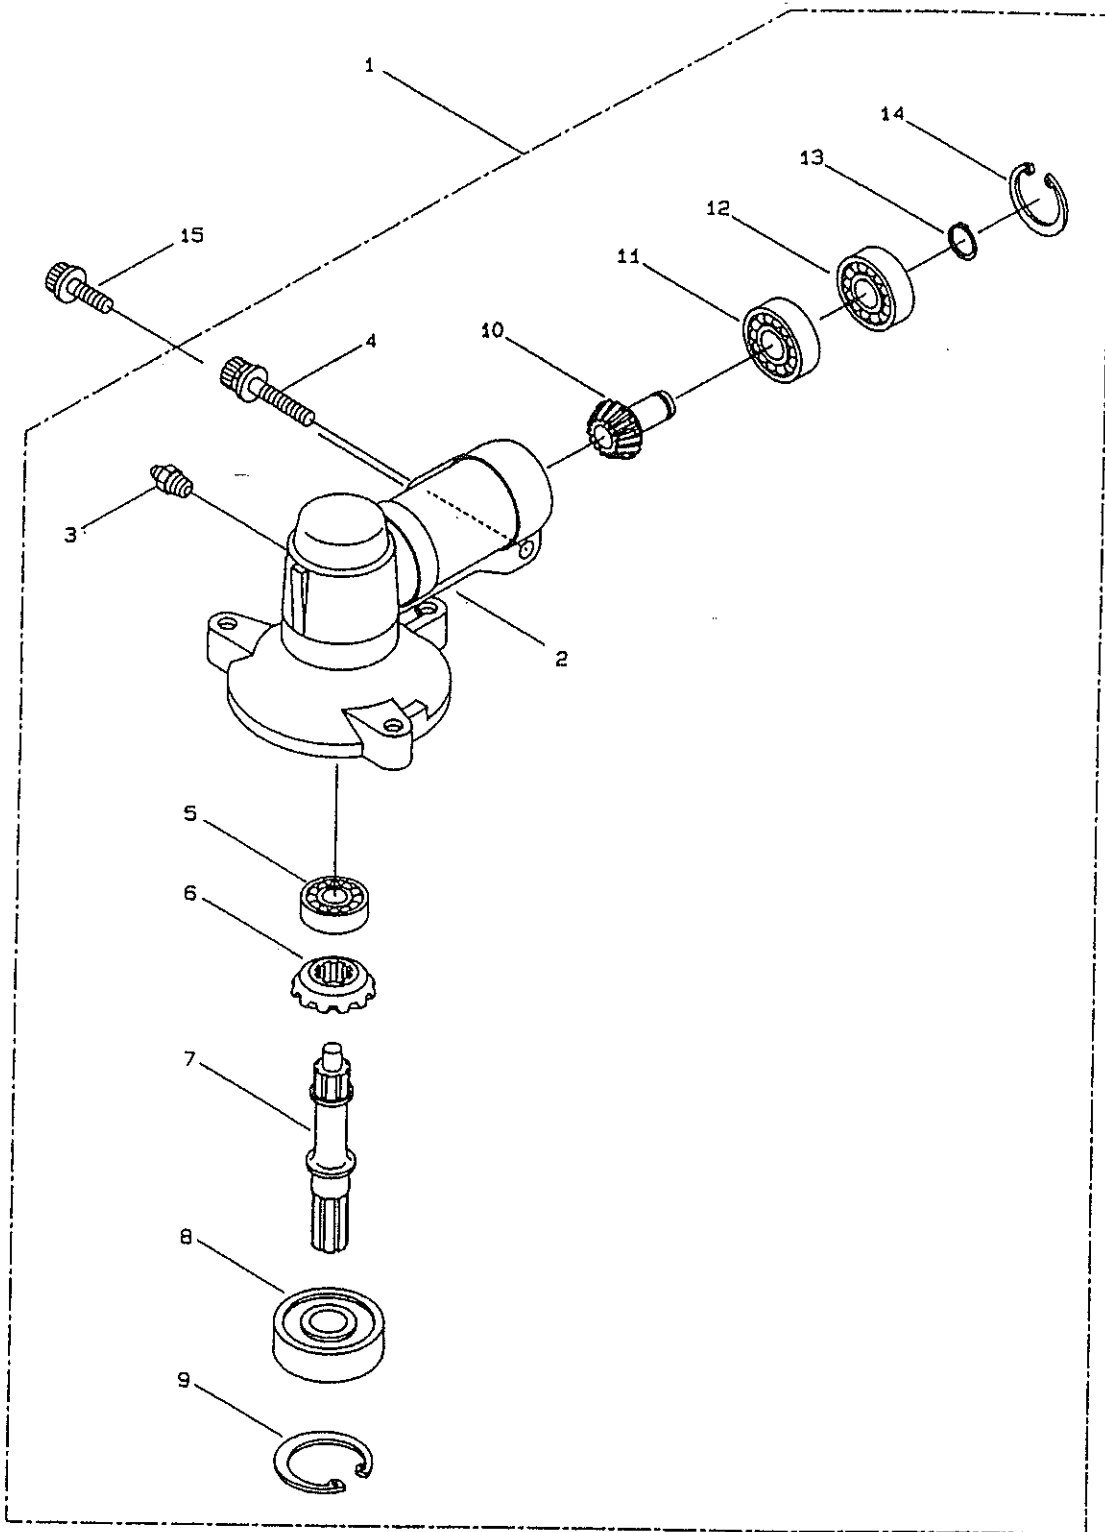

GEARCASE

GEARCASE

Ref No.	Part No.	Description	Q'ty	Notes
1	217655	Gearcase Assy	1	INCL. 2~14
2	217656	Gearcase	1	
3	069553	Grease Nipple	1	
4	261246	Cap Screw	1	M5X25
5	210554	Bearing	1	#608
6	217650	Gear	1	
7	210556	Blade Axis	1	
8	217659	Bearing(6201 2rk)	1	#6201 2RK
9	016732	C-Shaped Snap Ring 3	1	H32
10	217660	Pinion Gear	1	
11	210560	Bearing	1	#608
12	217042	Bearing	1	#609Z
13	140269	Snap Ring	1	WR9
14	140270	Snap Ring	1	H24
15	215993	Cap Screw,Alignment	1	M5X10