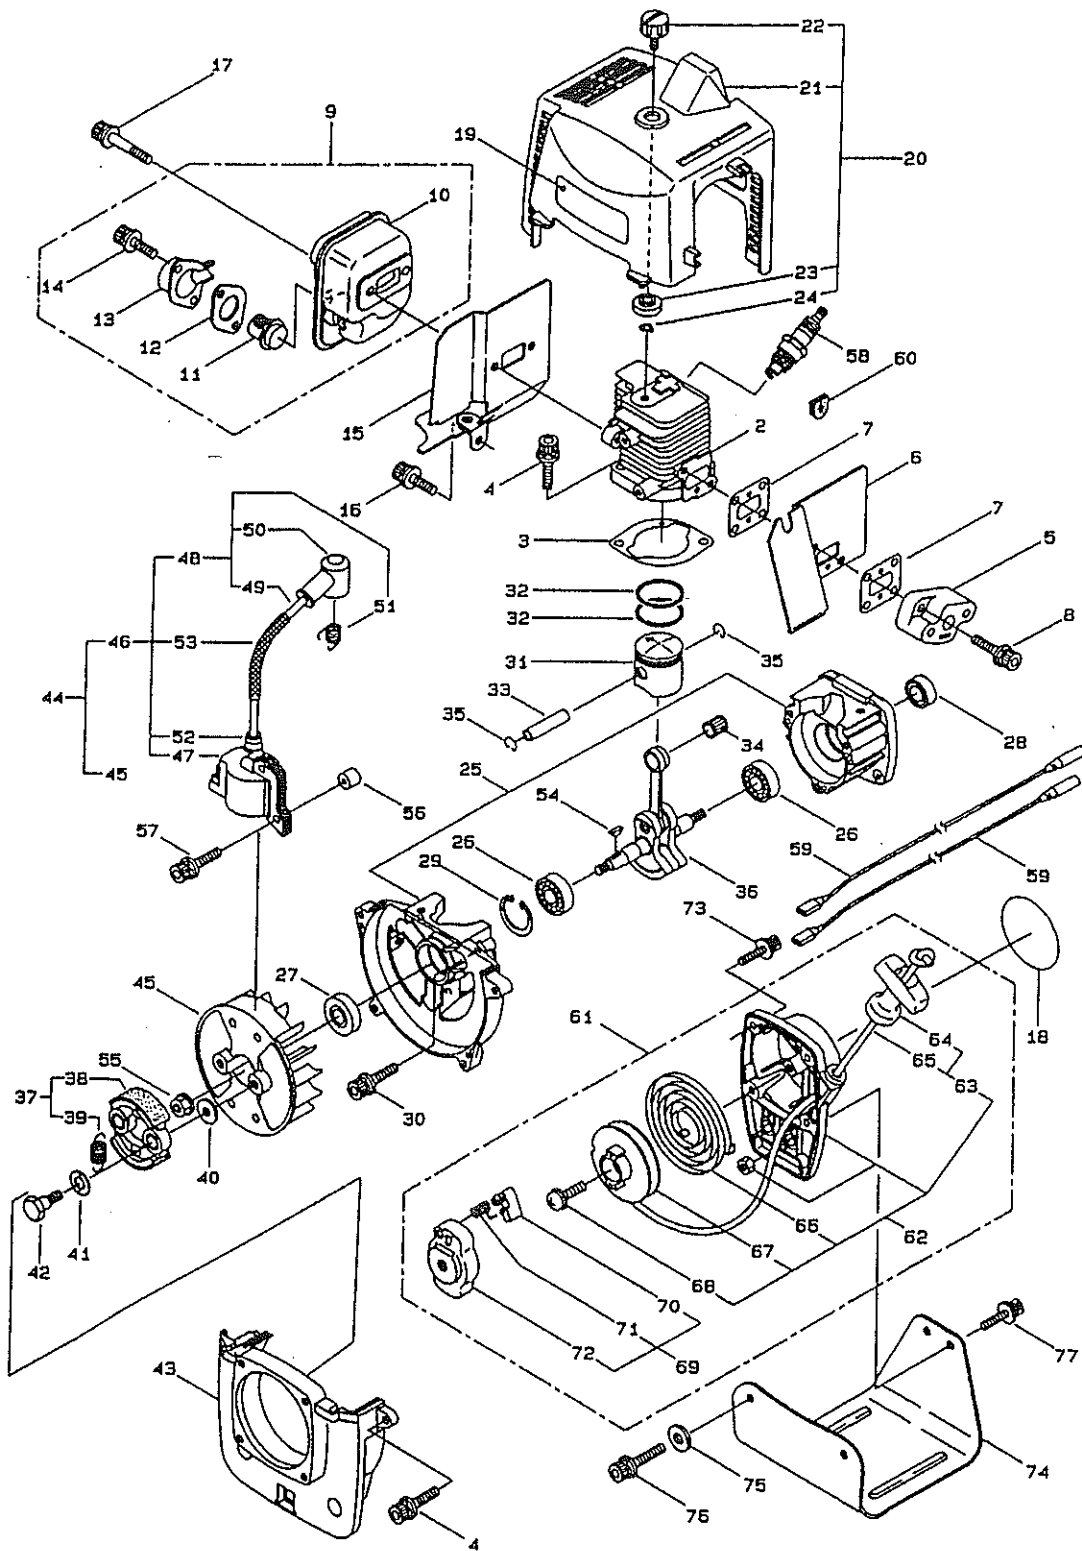

EHT2300 ENGINE

EHT2300 ENGINE

Ref No.	Part No.	Description	Q'ty	Notes
2	266249	Cylinder	1	
3	265655	Gasket	1	
4	261250	Bolt	4	5X20
5	266317	Insulator	1	
6	261000	Heat Shield	1	
7	261171	Gasket	2	
8	265924	Cap Screw	2	5X25
9	266250	Muffler Ass'y	1	INCL 10-14
10	266135	Muffler	1	
11	262443	Spark Protector	1	
12	266143	Gasket	1	
13	266144	Muffler Tail	1	
14	265107	Bolt	2	4X10
15	266593	Gasket	1	
16	261607	Bolt	1	5X16
17	266607	Cap Screw	2	5X45
18	266741	Label	1	
19	262100	Label	1	MARUYAMA
20	266599	Top Cover Ass'y	1	
21	265981	Top Cover	1	
22	261018	Knob	1	
23	261020	Spacer	1	
24	261734	Clip	1	
25	265657	Cranckcase	1	
26	261181	Bearing	2	
27	262712	Oil Seal	1	
28	262713	Oil Seal	1	
29	54676	Snap Ring	1	
30	261612	Bolt	3	5X30
31	264719	Piston	1	
32	264891	Piston Ring	2	
33	261036	Piston Pin	1	
34	263957	Bearing Needle	1	
35	261576	Circlip	2	
36	263719	Crankshaft/Rod Assy	1	
37	264886	Clutch Kit	1	INCL 38-39
38	264888	Clutch Shoe	2	
39	264889	Spring	2	
40	261189	Washer	2	
41	261777	Wave Washer	2	
42	264505	Clutch Bolt	1	
43	266319	Fan Cover	1	
44	263579	Ignition Coil	1	INCL 45-53
45	263085	Rotor	1	
46	261301	Ignition Coil Assy	1	INCL 47-53
47	261302	Coil	1	
48	261744	Spark Plug Wire	1	INCL 49-51
49	261071	Ignition Cable	1	
50	261074	Plug Cap	1	
51	261075	Connector	1	
52	261072	Cap	1	
53	261073	Tube	1	

Ref No.	Part No.	Description	Q'ty	Notes
54	261076	Woodruff Key	1	
55	261077	Nut	1	M6
56	261078	Spacer	2	
57	261256	Bolt	2	4X25
58	261200	Spark Plug	1	
59	261772	Lead	2	
60	261202	Grommet	1	
61	262005	Recoil Starter Ass'y	1	INCL 62-72
62	262011	Recoil Assy	1	INCL 63-68
63	261626	Rope Assy	1	INCL 64-65
64	261628	Starter Grip	1	
65	261627	Starter Rope	1	
66	261622	Spiral Spring	1	
67	261621	Reel	1	
68	262922	Screw	1	
69	263471	Starter Pawl Assy	1	INCL 70-72
70	263473	Pawl	1	
71	263474	Return Spring	1	
72	263472	Starter	1	
73	261257	Bolt	4	4X16
74	264657	Stand	1	
75	263743	Washer	2	
76	261999	Bolt	2	5X40
77	261607	Bolt	2	5X16