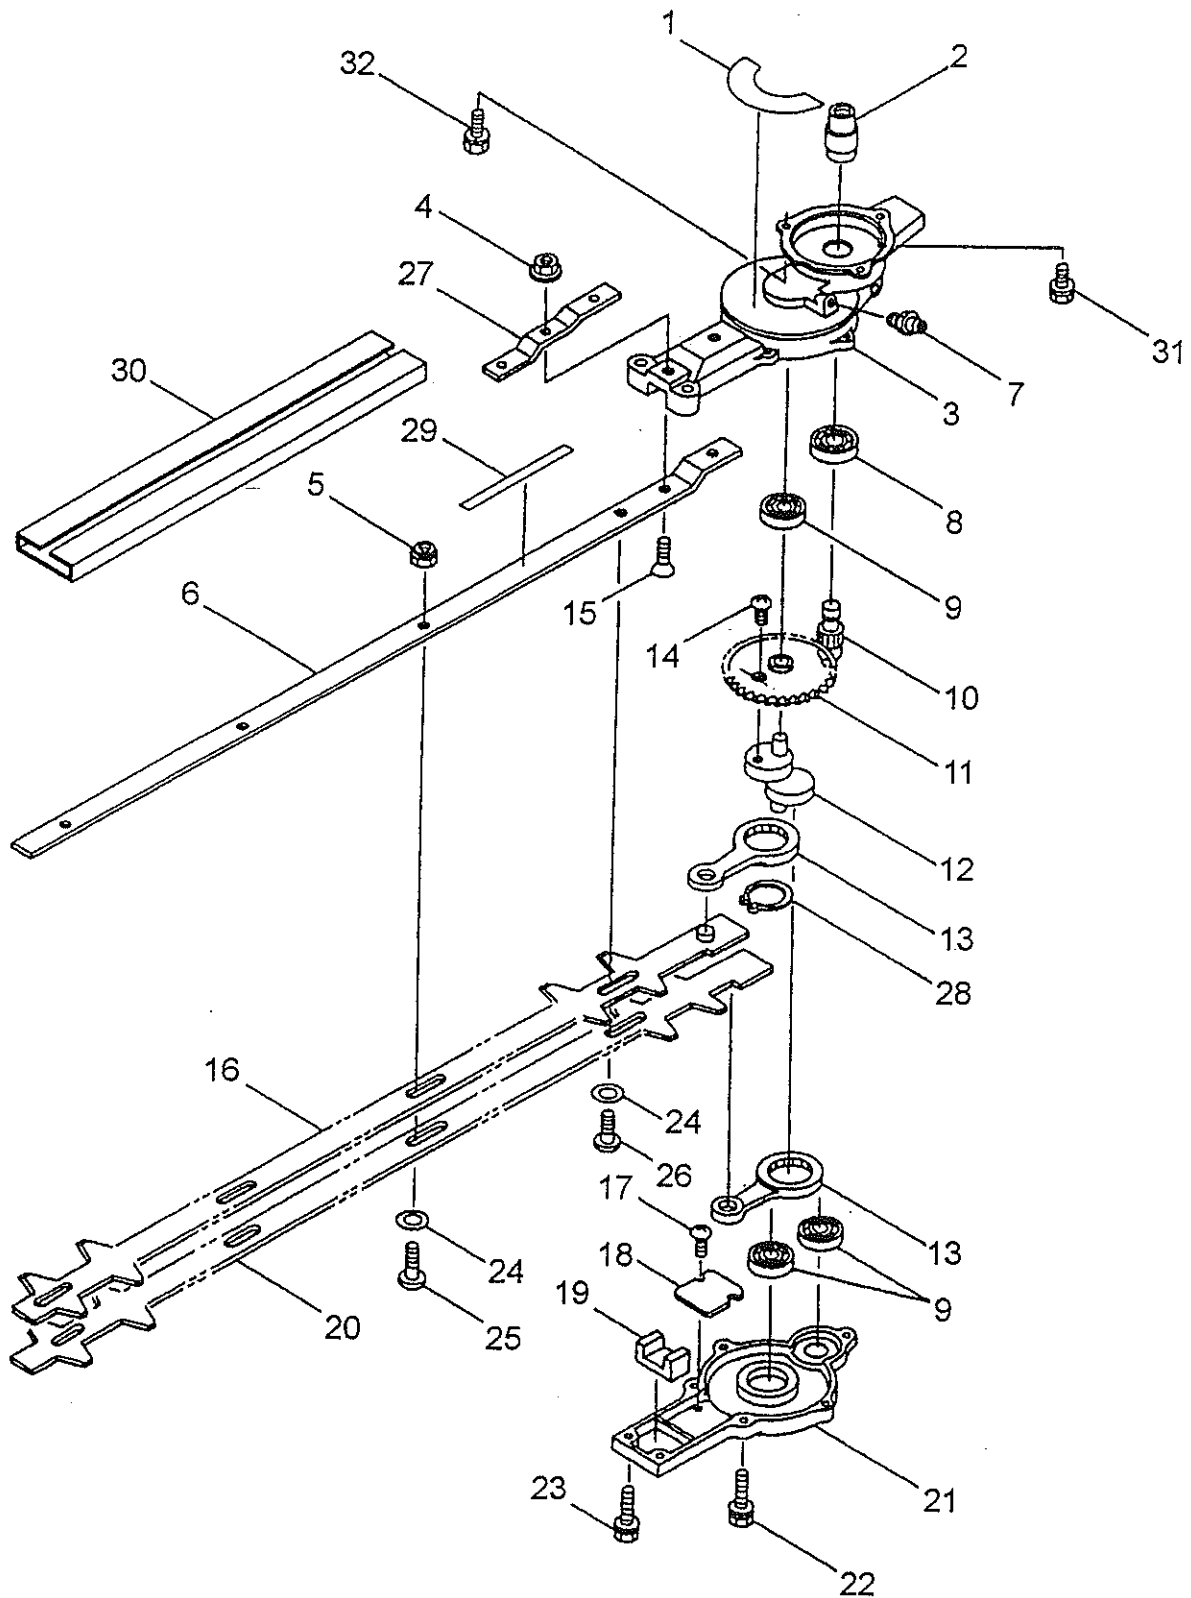

BLADES & GEARBOX

BLADES & GEARBOX

Ref No.	Part No.	Description	Q'ty	Notes
1	217880	Label	1	
2	217663	Sleeve	1	
3	584661	Upper Case	1	
4	997244	Flange Nut	2	M5
5	991941	Hexagon U-Nut	4	M6
6	581912	Blade Guide -24"	1	
7	991937	Nipple, Grease	M6	
8	580767	Ball Bearing	1	#6001 2RS
9	580768	Ball Bearing	3	#608Z
10	584666	Pinion Gear	1	
11	580771	Gear (Large)	1	
12	582445	Crank	1	
13	997282	Rod Assy	2	
14	580770	Screw	1	M5X10
15	991931	Screw	2	M5X20
16	581913	Upper Blade -24"	1	
17	991924	Screw	2	M3X5
18	991919	Plate Rod Slide	1	
19	997286	Felt	1	
20	570688	Lower Blade	1	
21	997288	Lower Case	1	
22	580791	Hex Head Bolt	5	M5X16
23	580790	Hex Head Bolt	2	M5X20
24	991913	Washer	4	
25	991914	Screw	3	
26	991912	Screw	1	
27	991973	Reinforcing Plate	1	
28	580777	Snap Ring	1	S26
29	591450	Label	1	
30	217677	Blade Shield	1	
31	092555	Bolt	1	M6X30
32	089744	Bolt	2	M6X20