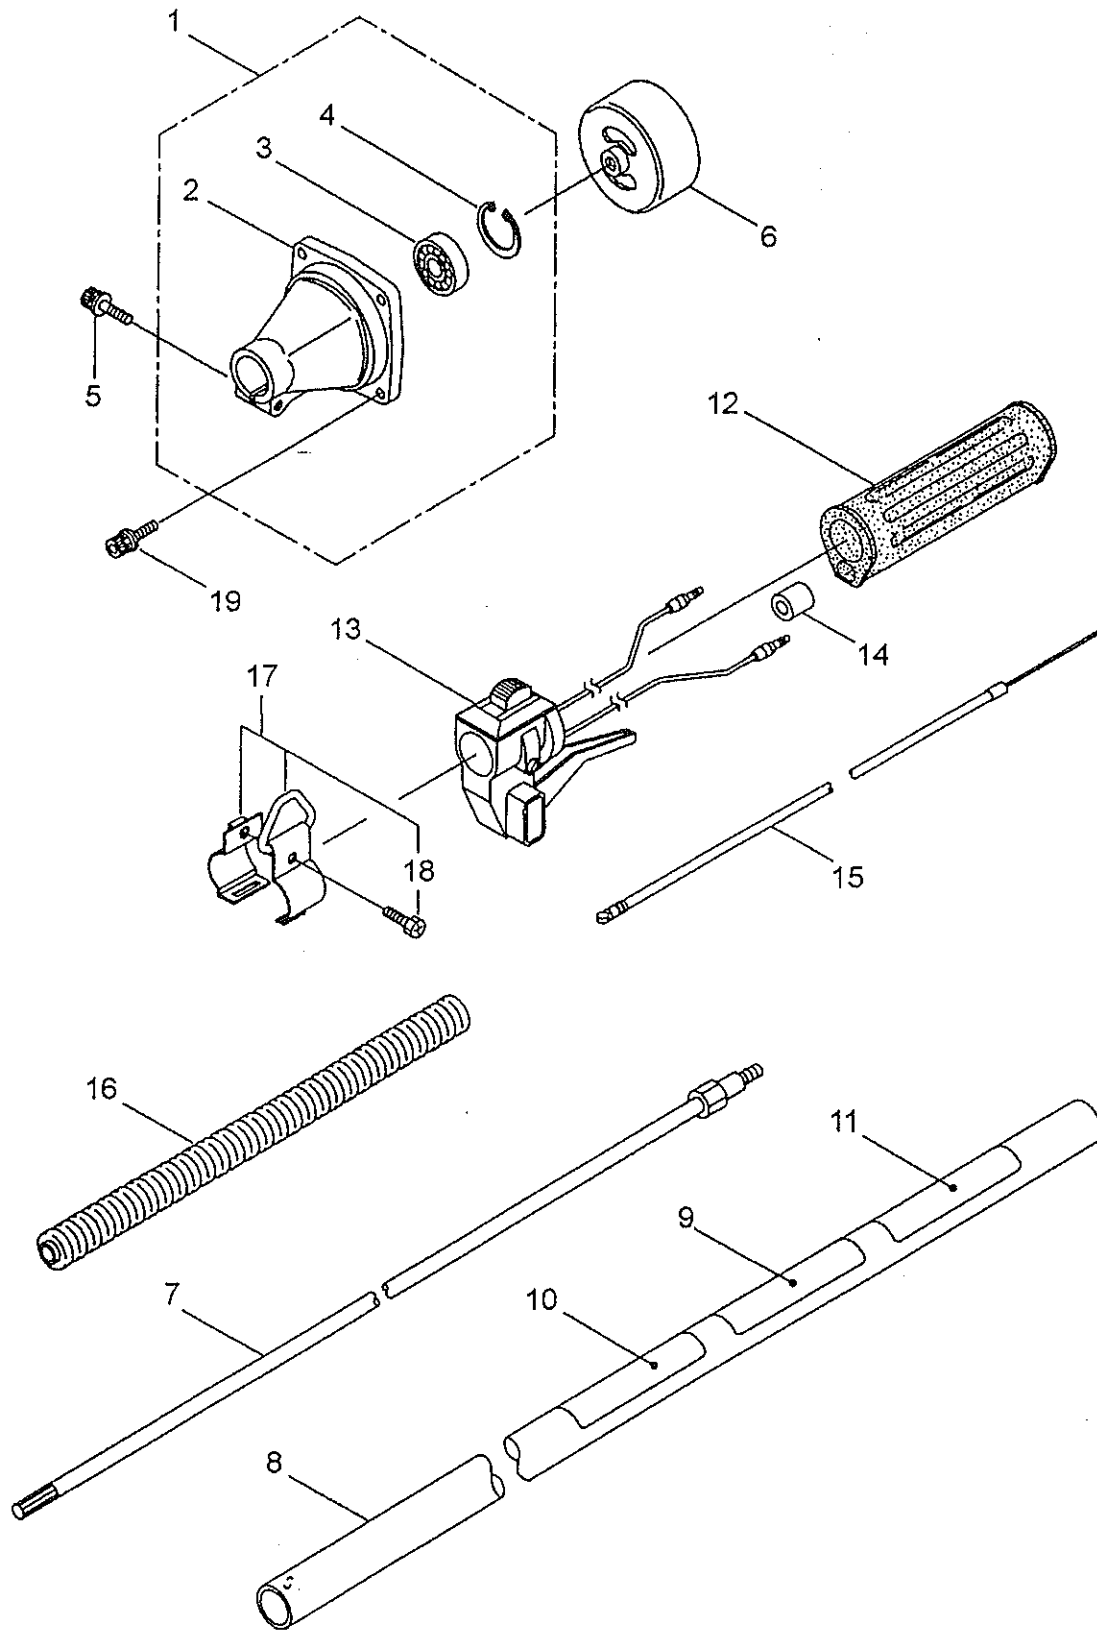

# ILLUSTRATED Parts List

**Models**  
**EHT2300 • EHT2600**

# EHT2300 MAIN BODY

# ENT2300 MAIN BODY

Ref No.	Part No.	Description	Q'ty	Notes
1	219602	Clutch Case Ass'y.	1	INCL. 2-4
2	219465	Clutch Case	1	
3	016405	Bearing	1	#6200ZZ
4	013825	Snap Ring	1	H30
5	261246	Cap Screw	1	M5X25
6	222671	Clutch Drum	1	
7	222218	Driveshaft Ass'y.	1	
8	222215	Driveshaft Tube	1	
9	215534	Label	1	
10	215535	Label	1	
11	222220	Decal	1	
12	215532	Shaft Grip	1	
13	221783	Throttle Trigger	1	
14	214083	Outer Guide	1	
15	213444	Throttle Cable	1	340L
16	213548	Plastic Tube	1	#10X200L
17	054691	Hanging Bracket Assy	1	INCL. 18
18	089738	Bolt	1	M5X15
19	261250	Bolt	4	M5X20

# EHT2600 MAIN BODY

Ref No.	Part No.	Description	Q'ty	Notes
1	219469	Clutch Case Assy	1	INCL. 2~8
2	218879	Bearing Case	1	
3	991925	Bearing	2	#6000ZZ
4	054676	Snap Ring	1	H26
5	214162	Buffer	1	
6	214163	Washer	1	
7	092033	Screw	4	M5X15
8	218880	Driveshaft Tube Adapter	1	
9	219083	Clutch Drum	1	
10	217879	Label	1	
11	261250	Bolt	4	M5X20
12	261246	Cap Screw	1	M5X25
13	217648	Driveshaft Tube	1	
14	220357	Driveshaft	1	
15	217658	Throttle & Grip	1	
16	222250	Decal	1	
17	215601	Loop Handle Assy	1	INCL. 18~21
18	214982	Handle Assy	1	
19	213171	Packing	1	
20	215608	Cap Screw	4	M5X30X16
21	089846	Nut	4	M5
22	213548	Plastic Tube	1	#10X200L