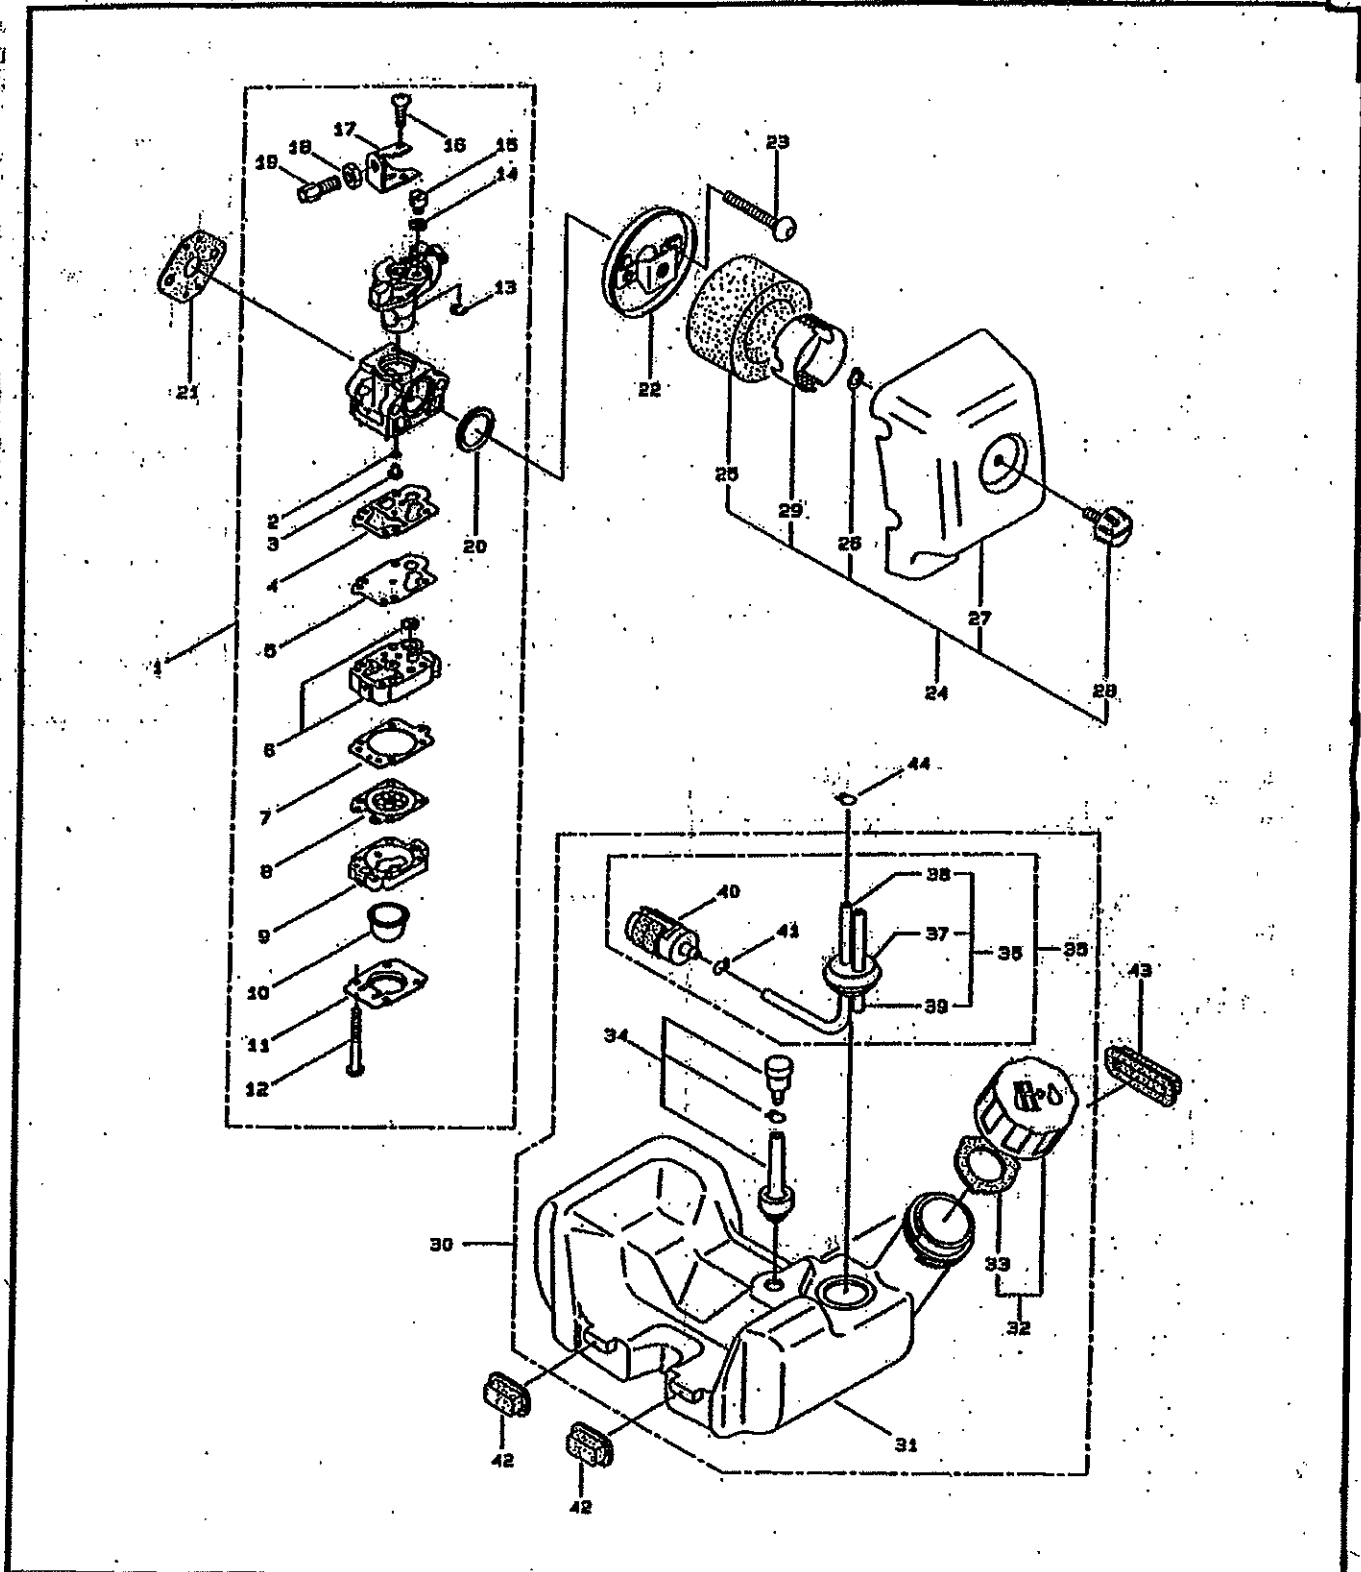

CARBURETOR & FUEL TANK

CARBURETOR & FUEL TANK

Ref No.	Part No.	Description	Q'ty	Notes
1	266598	Carburetor Assy	1	BC2300
1	266926	Carburetor Assy	1	BC2600
1	265927	Carburetor Assy	1	BC3200
2	261871	O-Ring	1	
3	266462	Main Jet(#41.5)	1	BC2300
3	262120	Main Jet(#40)	1	BC2600
3	266176	Main Jet(#40.5)	1	BC3200
4	262995	Gasket	1	
5	262994	Diaphragm Fuel Pump	1	
6	263739	Pump Body	1	
7	262993	Gasket	1	
8	261873	Diaphragm Assy	1	
9	262991	Purge Body	1	
10	261874	Primer	1	
11	262992	Cover Plate	1	
12	262996	Screw	4	
13	261876	E-Ring	1	
14	264678	Washer	1	
15	261658	Swivel	1	
16	261875	Screw	2	
17	264677	Bracket	1	
18	261878	Nut	1	
19	263994	Adjuster	1	
20	261657	Packing	1	
21	261864	Gasket	1	
22	261090	Air Filter Plate	1	
23	262720	Bolt	2	5x55
24	266783	Air Filter Assy	1	BC2300
24	262447	Air Filter Assy	1	BC2600&BC3200
25	261598	Element	1	
26	261734	Clip	1	
27	266785	Cleaner Case	1	BC2300
27	261813	Cleaner Case	1	BC2600&BC3200
28	263128	Knob	1	BC2300
28	261018	Knob	1	BC2600&BC3200
29	261993	Screen	1	
30	266745	Fuel Tank Assy	1	BC2300
30	266553	Fuel Tank Assy	1	BC2600
30	266522	Fuel Tank Assy	1	BC3200
31	264750	Fuel Tank	1	BC2300
31	264751	Fuel Tank	1	BC2600
31	264752	Fuel Tank	1	BC3200
32	264784	Fuel Tank Cap Assy	1	INCL 33
33	261105	Packing	1	
34	261698	Breather Assy	1	
35	262645	Fuel Pipe Assy	1	BC2300
35	263800	Fuel Pick Up Assy	1	BC2600&BC3200
36	262646	Pipe Assy	1	BC2300
36	264031	Fuel Pipe Assy	1	BC2600&BC3200
37	261115	Grommet	1	
38	262649	Fuel Pipe	1	BC2300
38	261690	Fuel Pipe	1	BC2600&BC3200
39	263038	Return Pipe	1	
40	261797	Fuel Filler Assy	1	
41	261117	Clip	1	
42	261118	Pad	2	
43	261119	Pad	1	
44	261117	Clip	1