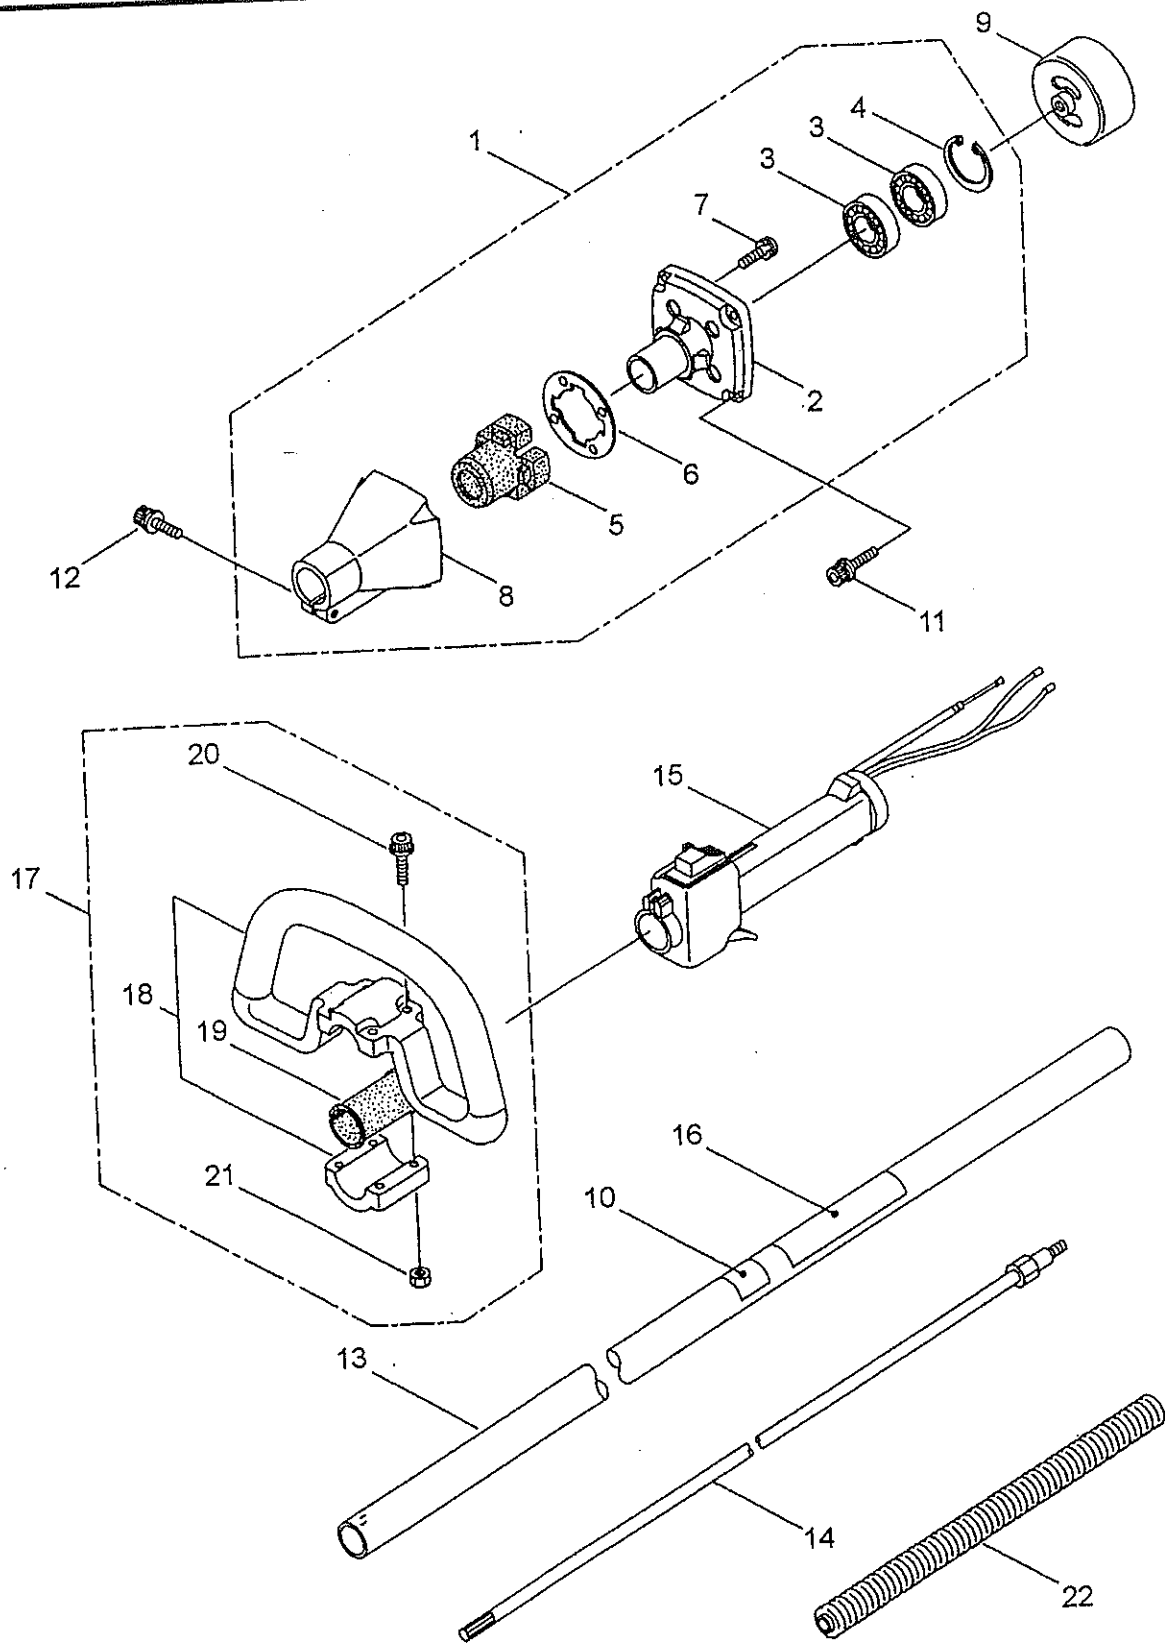

# ILLUSTRATED Parts List

**Models**  
**EHT2300 • EHT2600**

# EHT2300 MAIN BODY

# ENT2300 MAIN BODY

Ref No.	Part No.	Description	Q'ty	Notes
1	219602	Clutch Case Ass'y.	1	INCL. 2-4
2	219465	Clutch Case	1	
3	016405	Bearing	1	#6200ZZ
4	013825	Snap Ring	1	H30
5	261246	Cap Screw	1	M5X25
6	222671	Clutch Drum	1	
7	222218	Driveshaft Ass'y.	1	
8	222215	Driveshaft Tube	1	
9	215534	Label	1	
10	215535	Label	1	
11	222220	Decal	1	
12	215532	Shaft Grip	1	
13	221783	Throttle Trigger	1	
14	214083	Outer Guide	1	
15	213444	Throttle Cable	1	340L
16	213548	Plastic Tube	1	#10X200L
17	054691	Hanging Bracket Assy	1	INCL. 18
18	089738	Bolt	1	M5X15
19	261250	Bolt	4	M5X20

# EHT2600 MAIN BODY

Ref No.	Part No.	Description	Q'ty	Notes
1	219469	Clutch Case Assy	1	INCL. 2~8
2	218879	Bearing Case	1	
3	991925	Bearing	2	#6000ZZ
4	054676	Snap Ring	1	H26
5	214162	Buffer	1	
6	214163	Washer	1	
7	092033	Screw	4	M5X15
8	218880	Driveshaft Tube Adapter	1	
9	219083	Clutch Drum	1	
10	217879	Label	1	
11	261250	Bolt	4	M5X20
12	261246	Cap Screw	1	M5X25
13	217648	Driveshaft Tube	1	
14	220357	Driveshaft	1	
15	217658	Throttle & Grip	1	
16	222250	Decal	1	
17	215601	Loop Handle Assy	1	INCL. 18~21
18	214982	Handle Assy	1	
19	213171	Packing	1	
20	215608	Cap Screw	4	M5X30X16
21	089846	Nut	4	M5
22	213548	Plastic Tube	1	#10X200L