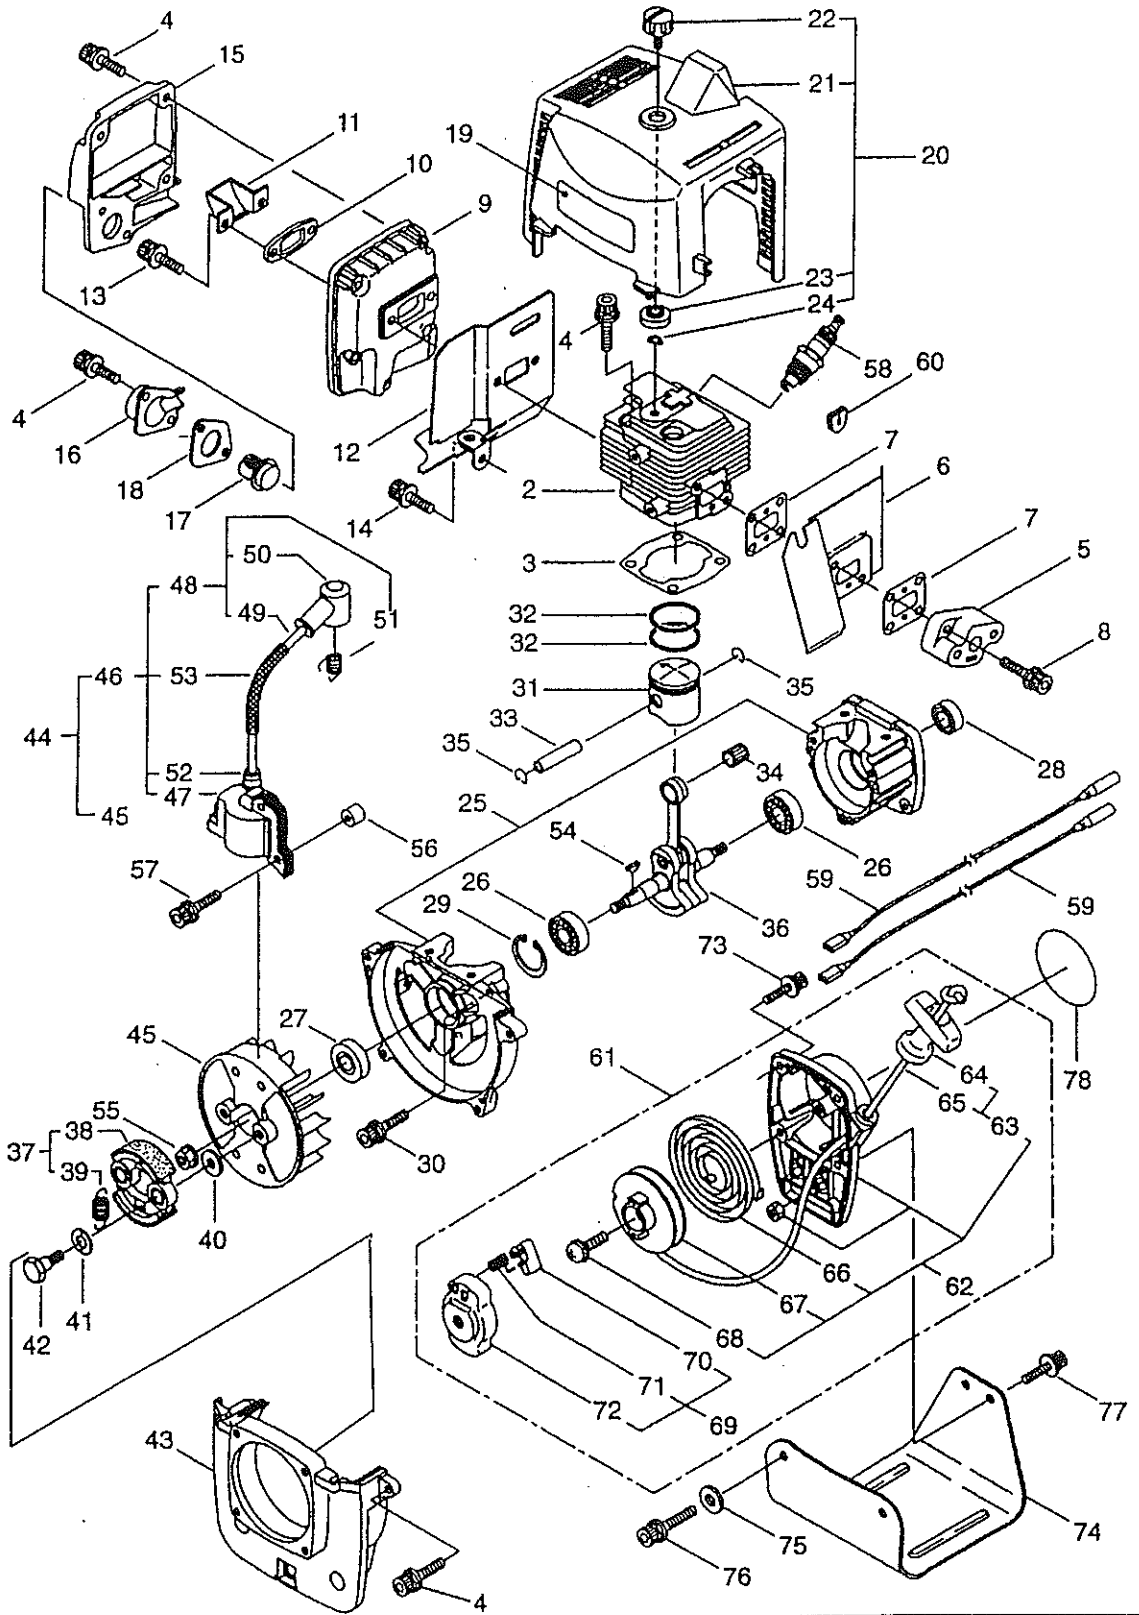

EHT2600 ENGINE

EHT2600 ENGINE

Ref No.	Part No.	Description	Q'ty	Notes
2	261472	Cylinder	1	
3	262200	Gasket	1	
4	261250	Bolt	11	5x20
5	266317	Insulator	1	
6	261476	Heat Shield	1	
7	261171	Gasket	2	
8	265924	Cap Screw	2	
9	262438	Muffler Body	1	
10	261368	Plate	1	
11	261986	Shield	1	
12	261478	Gasket Assy	1	
13	261246	Cap Screw	2	5x25
14	261607	Bolt	1	5x16
15	262394	Muffler Cover	1	
16	262442	Muffler Tail	1	
17	262443	Spark Arrestor	1	
18	262446	Gasket	1	
19	262100	Label	1	Incl 21-24
20	266335	Top Cover Assy	1	
21	265758	Top Cover	1	
22	261018	Knob	1	
23	261020	Spacer	1	
24	261734	Clip	1	
25	261486	Crank Case	1	
26	261491	Bearing	2	
27	262198	Oil Seal	1	
28	261386	Oil Seal	1	
29	55185	Snap Ring	1	
30	261612	Bolt	3	5x30
31	261494	Piston	1	
32	261496	Piston Ring	2	
33	261497	Piston Pin	1	
34	261037	Needle Bearing	1	
35	261576	Circlip	2	
36	261499	Crankshaft & Rod	1	
37	264887	Clutch Ass'y	1	Incl 38-39
38	264888	Clutch Shoe	2	
39	264889	Spring	1	
40	261189	Washer	2	
41	261777	Wave Washer	2	
42	264505	Clutch Bolt	2	
43	266319	Fan Cover	1	
44	261355	Ignition Coil	1	Incl 45-53
45	261356	Rotor	1	
46	261301	Ignition Coil Assy	1	Incl 47-53
47	261302	Coil	1	
48	261744	Wire, Spark Plug	1	Incl 49-51
49	261071	Ignition Cable	1	
50	261074	Plug Cap	1	
51	261075	Connector	1	
52	261072	Cap	1	
53	261073	Tube	1	

Ref No.	Part No.	Description	Q'ty	Notes
54	261076	Woodruff Key	1	
55	261417	Washer & Nut	1	
56	261078	Spacer	2	
57	261256	Bolt	2	4X25
58	261200	Spark Plug	1	BPM6Y
59	261772	Lead	1	
60	261202	Grommet	1	
61	262006	Recoil Starter Assy	1	INCL 62-72
62	262039	Rewind Started Assy	1	INCL 63-68
63	261723	Rope Assy	1	INCL 64-65
64	261725	Starter Grip	1	
65	261724	Starter Rope	1	
66	261721	Spiral Spring	1	
67	261720	Reel	1	
68	262922	Screw	1	
69	263475	Starter Pawl Assy	1	INCL 70-72
70	263477	Pawl	1	
71	261728	Return Spring	1	
72	263476	Starter	1	
73	261257	Bolt	4	4X16
74	264658	Stand	1	
75	263743	Washer	2	5X40
76	261999	Bolt	2	5X16
77	261607	Bolt	2	
78	266654	Label	1