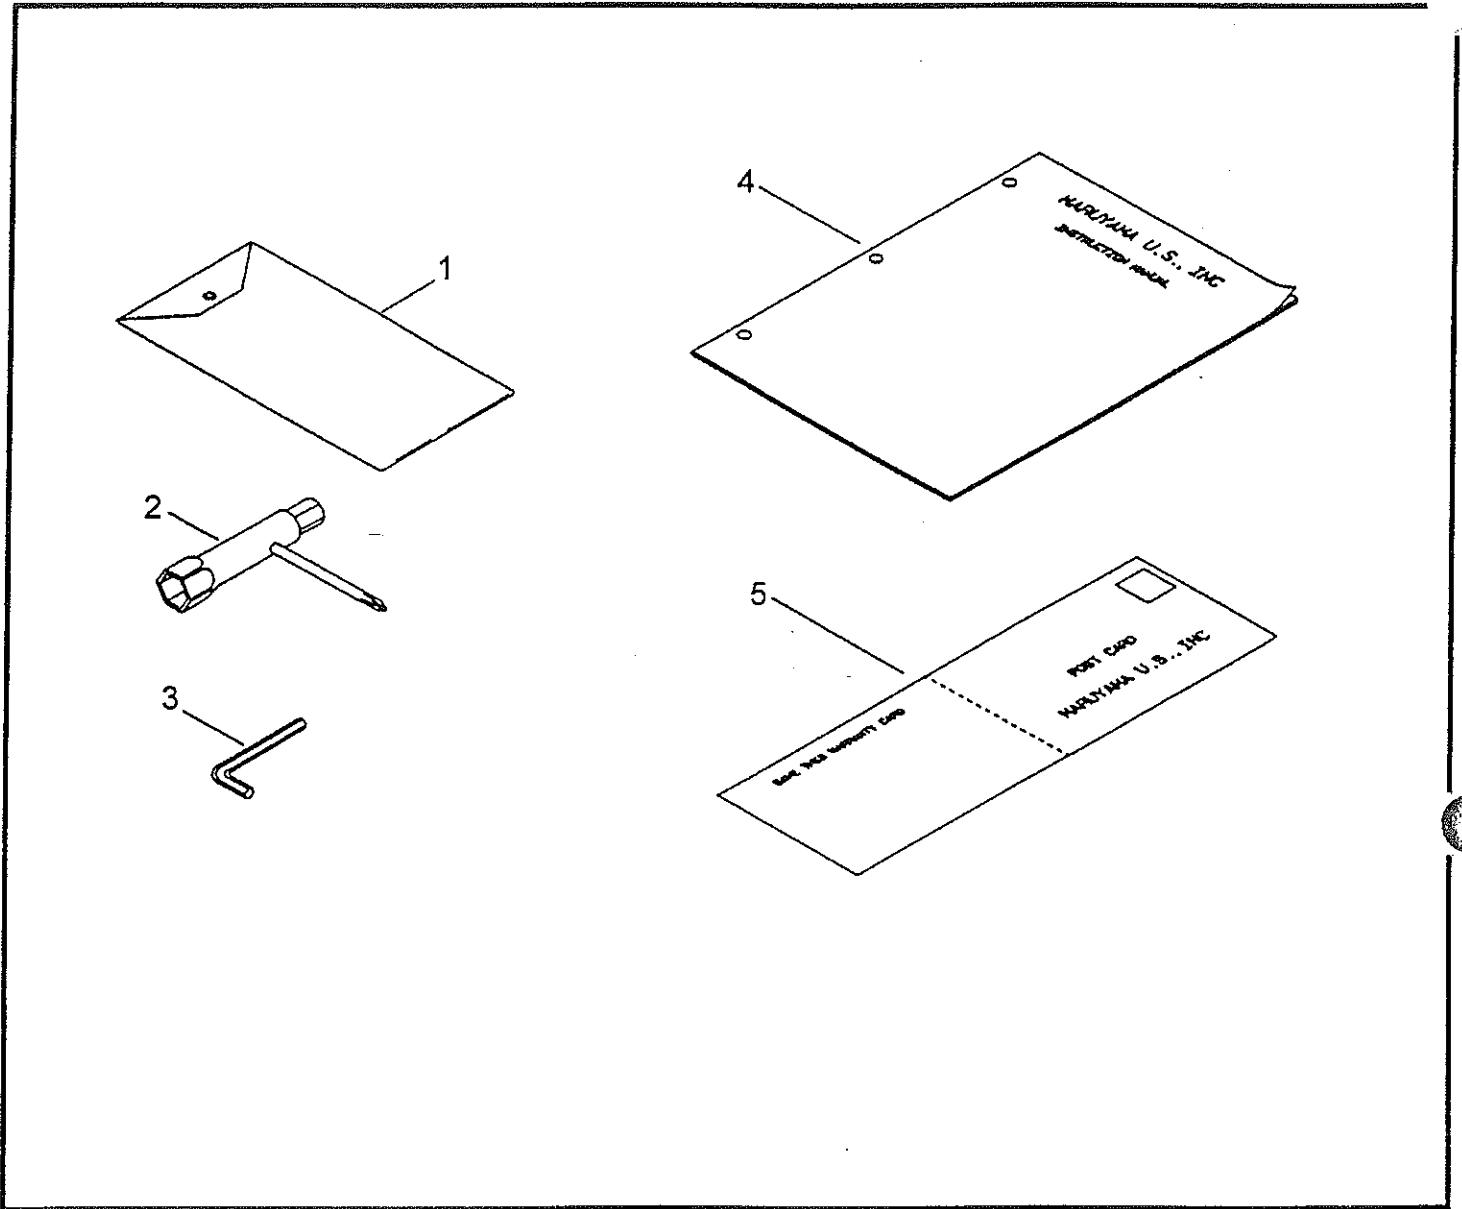

ACCESSORIES

Ref No.	Part No.	Description	Q'ty	Notes
1	054753	Tool Bag	1	
2	210418	Box Wrench/Driver	1	13X19X(+)
3	219432	Spanner	1	4MM
4	222224	Owners Manual	1	
5	216007	Warranty Registration Card	1