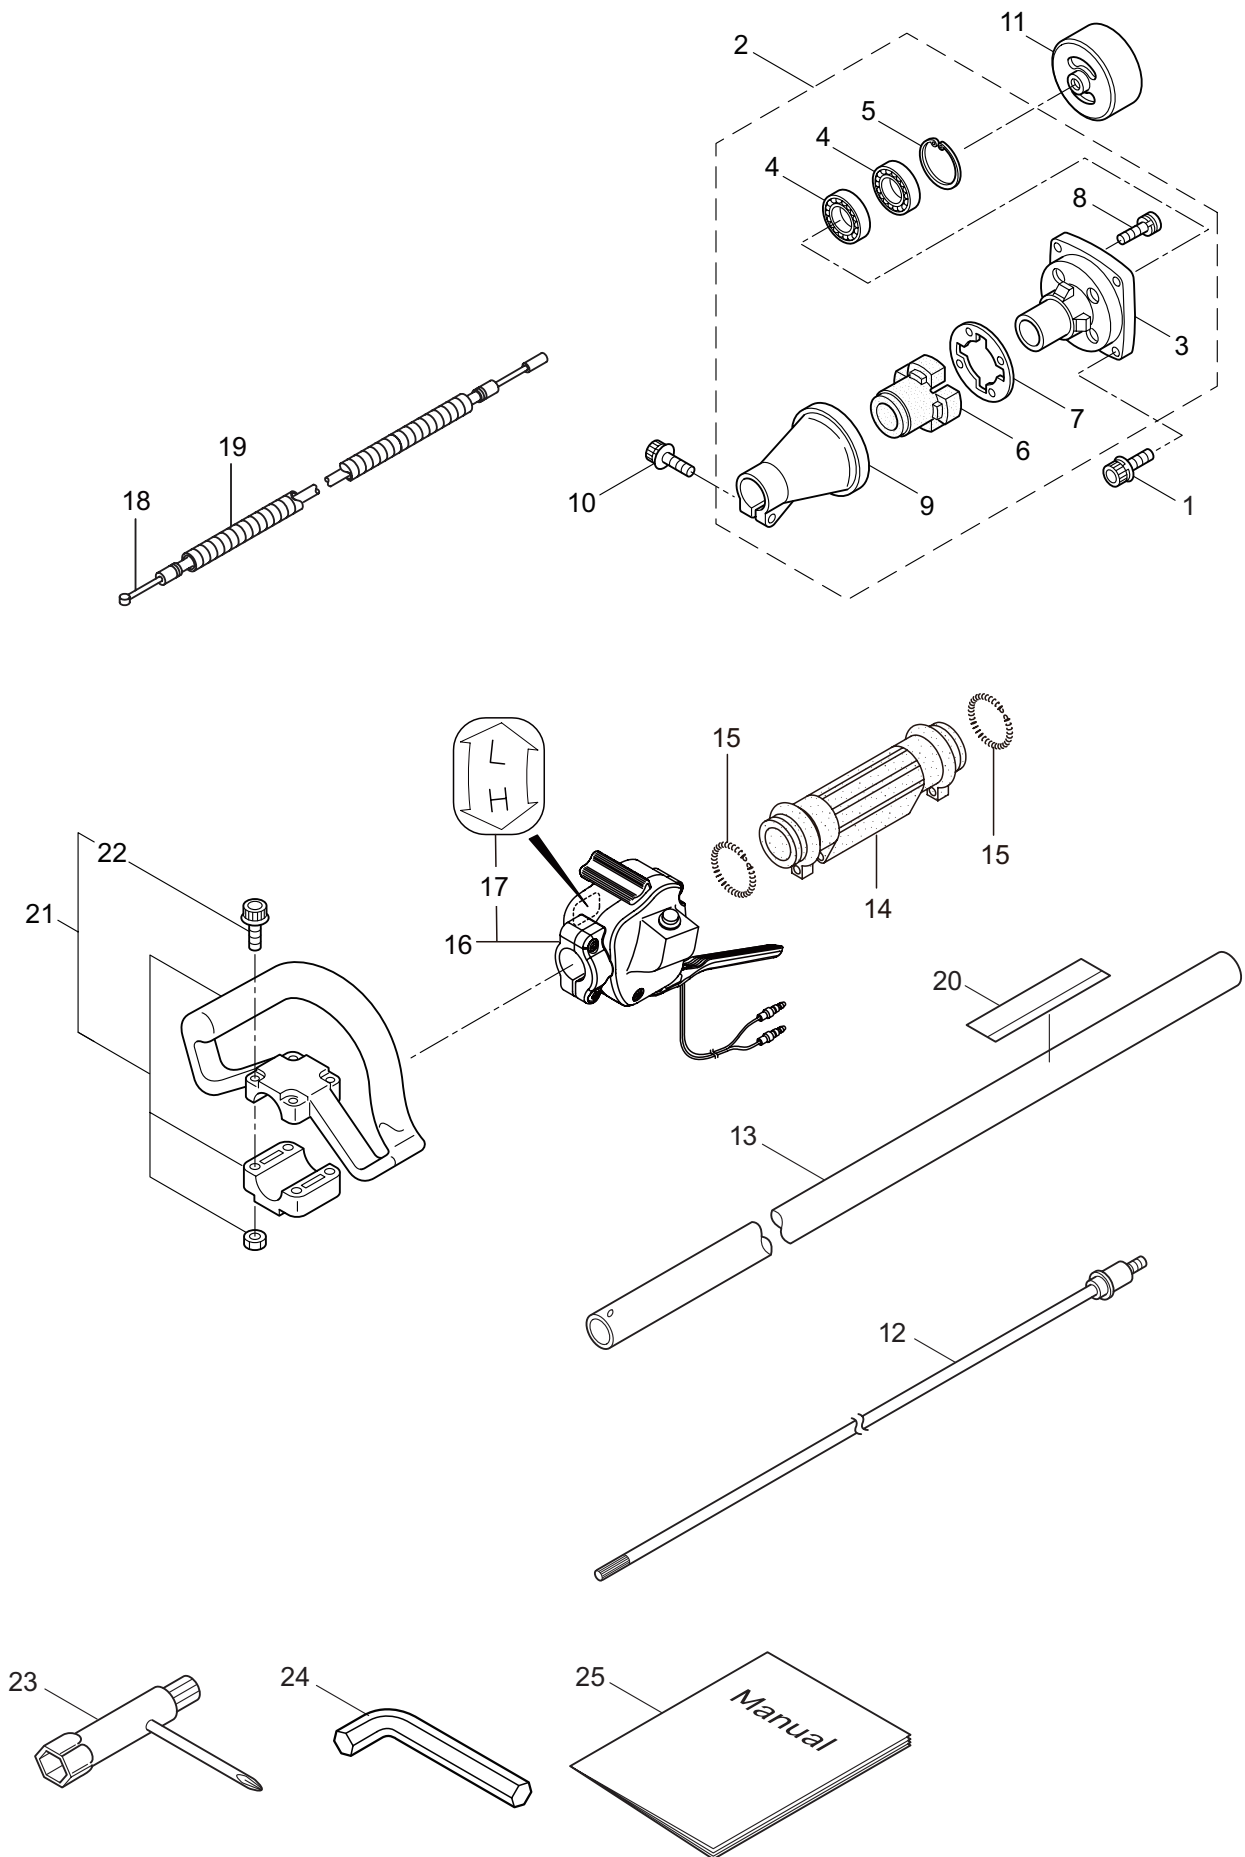

PARTS LIST

EH270D-S

CONTENTS

1. BLADE	1 ~ 2
2. CLUTCHCASE, ACCESSORIES	3 ~ 4
3. ENGINE	5 ~ 8
4. CARBURETOR, FUEL TANK	9 ~ 12

2019. 12.

MARUYAMA

P/N 524926

1. EH270D-S
BLADE

Ref. No.	Part No.	Part Name	Q'ty	Remarks
1-1	364865	EH270D-S	1	
1-2	423321	Blade	2	
1-3	423322	Guide Plate	1	
1-4	580764	U-Nut	5	M6
1-5	631765	Screw	4	L17
1-6	407328	Screw	1	L26
1-7	991913	Washer	5	
1-8	423323	Upper Case	1	
1-9	423324	Pinion	1	
1-10	423325	Bearing	2	#6900UU
1-11	407313	Bearing	1	
1-12	631772	Snap Ring	1	RTW22
1-13	580766	Grease Nipple	1	M6
1-14	423326	Lower Case	1	
1-15	407332	Felt	1	
1-16	407340	Plate	1	
1-17	638464	Bearing	1	#608Z
1-18	423327	Crank Comp	1	
1-19	631759	Snap Ring	1	STW28
1-20	631779	Joint	1	
1-21	407333	Plate	1	
1-22	407331	Bolt	5	M5x14
1-23	423328	Cap Screw	1	M5x16
1-24	631778	Cap Screw	1	M5x25
1-25	423329	Cap Screw	1	M5x12
1-26	423330	Cover of Blade	1	
1-27	423331	Label	1	
1-28	423332	Label	1	
1-29	423333	Label	1	
1-30	235595	Label	1	

2. EH270D-S CLUTCHCASE, ACCESSORIES

Ref. No.	Part No.	Part Name	Q'ty	Remarks
2-1	261250	Cap Screw	4	M5x20
2-2	215512	Clutch Case Ass'y	1	Incl.3-9
2-3	214592	Bearing Case	1	
2-4	214161	Bearing	2	#6000ZZ
2-5	054676	Snap Ring	1	#26
2-6	560309	Buffer	1	
2-7	214163	Washer	1	
2-8	092033	Screw	4	M5x15
2-9	214593	Driveshaft Tube Adapter	1	
2-10	261246	Cap Screw	1	M5x25
2-11	054677	Clutch Drum	1	
2-12	235494	Driveshaft	1	
2-13	242653	Driveshaft Tube Ass'y	1	
2-14	211736	Shaft Grip	1	
2-15	211737	Band	2	
2-16	242050	Throttle Trigger Ass'y	1	Incl.17
2-17	237241	Label	1	
2-18	235752	Throttle Cable	1	
2-19	213548	Plastic Tube	1	#10x200L
2-20	242153	Label	1	EH270D-S
2-21	227816	Loop Handle Ass'y	1	Incl.22
2-22	215608	Cap Screw	4	M5x30x16
2-23	210418	Box Spanner	1	13x19x(+)
2-24	219432	Wrench	1	4mm
2-25	242149	Instruction Manual	1	EH230D/270D-S