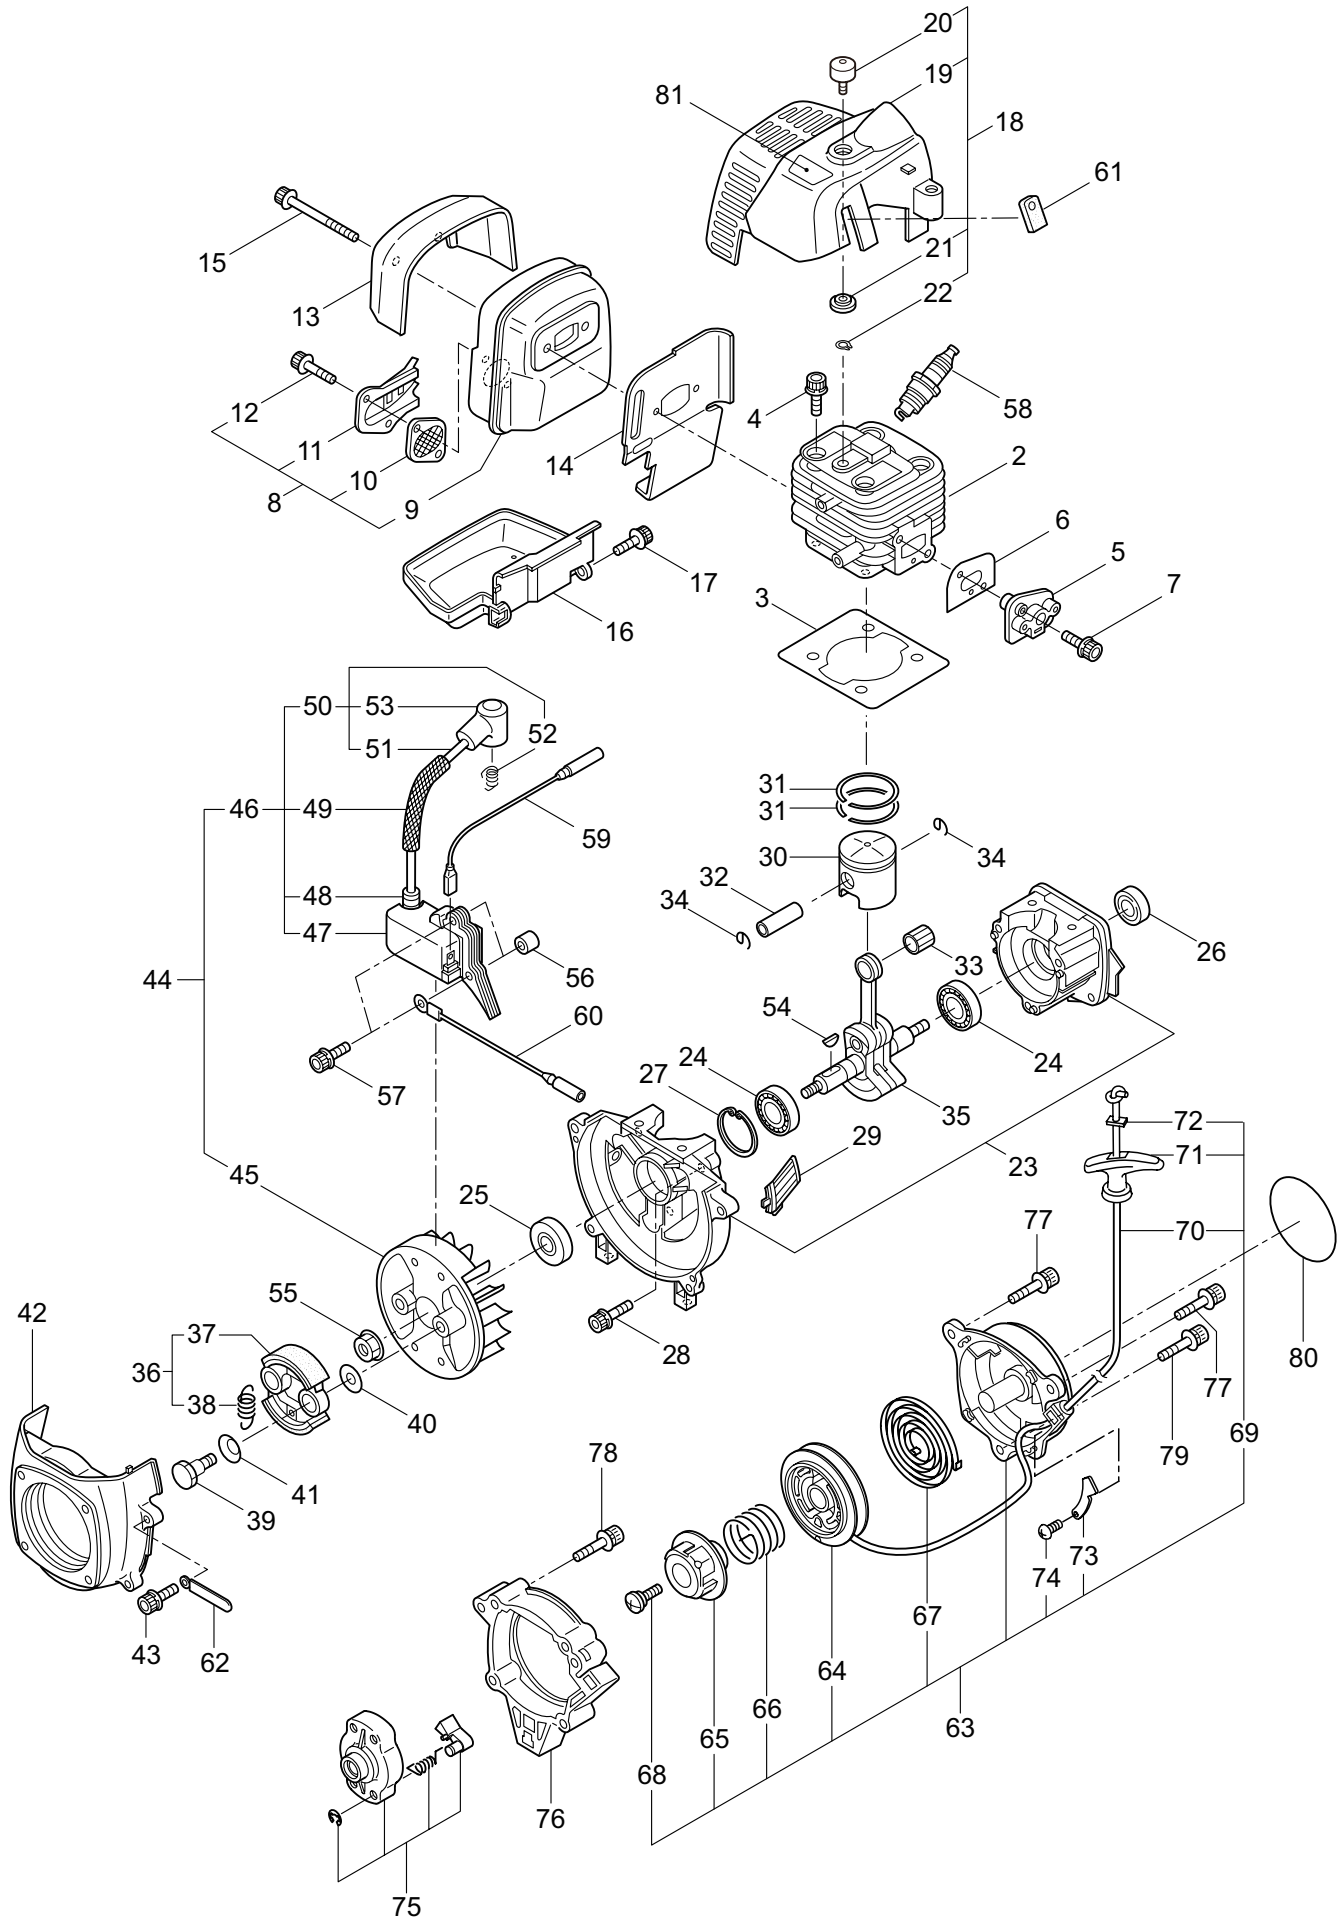

3. EH270D-S ENGINE

Ref. No.	Part No.	Part Name	Q'ty	Remarks
3-46	289924	Ignition Coil Ass'y	1	Incl.47-53
3-47	272082	Coil	1	
3-48	261072	Cap	1	
3-49	283731	Tube	1	
3-50	283732	Spark Plug Wire Ass'y	1	Incl.51-53
3-51	283733	Spark Plug Wire	1	
3-52	261075	Connector	1	
3-53	261074	Plug Boot	1	
3-54	261076	Woodruff Key	1	3x10
3-55	261417	Nut,Rotor	1	M8
3-56	280381	Spacer	2	
3-57	261256	Cap Screw	2	M4x25
3-58	285982	Spark Plug	1	NGK BPM8Y
3-59	261772	Lead	1	
3-60	268044	Lead	1	
3-61	269189	Grommet	1	
3-62	264588	Clamp	1	
3-63	273254	Starter Ass'y	1	Incl.64-74
3-64	283504	Reel	1	
3-65	283505	Cam Plate	1	
3-66	283506	Spring	1	
3-67	261721	Spiral Spring	1	
3-68	267213	Screw	1	
3-69	273261	Rope Ass'y	1	Incl.70-72
3-70	283579	Stater Rope	1	
3-71	287651	Starter Grip	1	
3-72	283511	Rope Stopper	1	
3-73	277328	Cover	1	
3-74	273037	Screw	1	
3-75	283575	Starter Pawl Ass'y	1	
3-76	284698	Adapter Ass'y	1	
3-77	283391	Cap Screw	2	M4x20
3-78	265726	Cap Screw	4	M4x16
3-79	282096	Cap Screw	1	M4x16WSW
3-80	246562	Label	1	CER260
3-81	246678	Label	1	EH270D-S