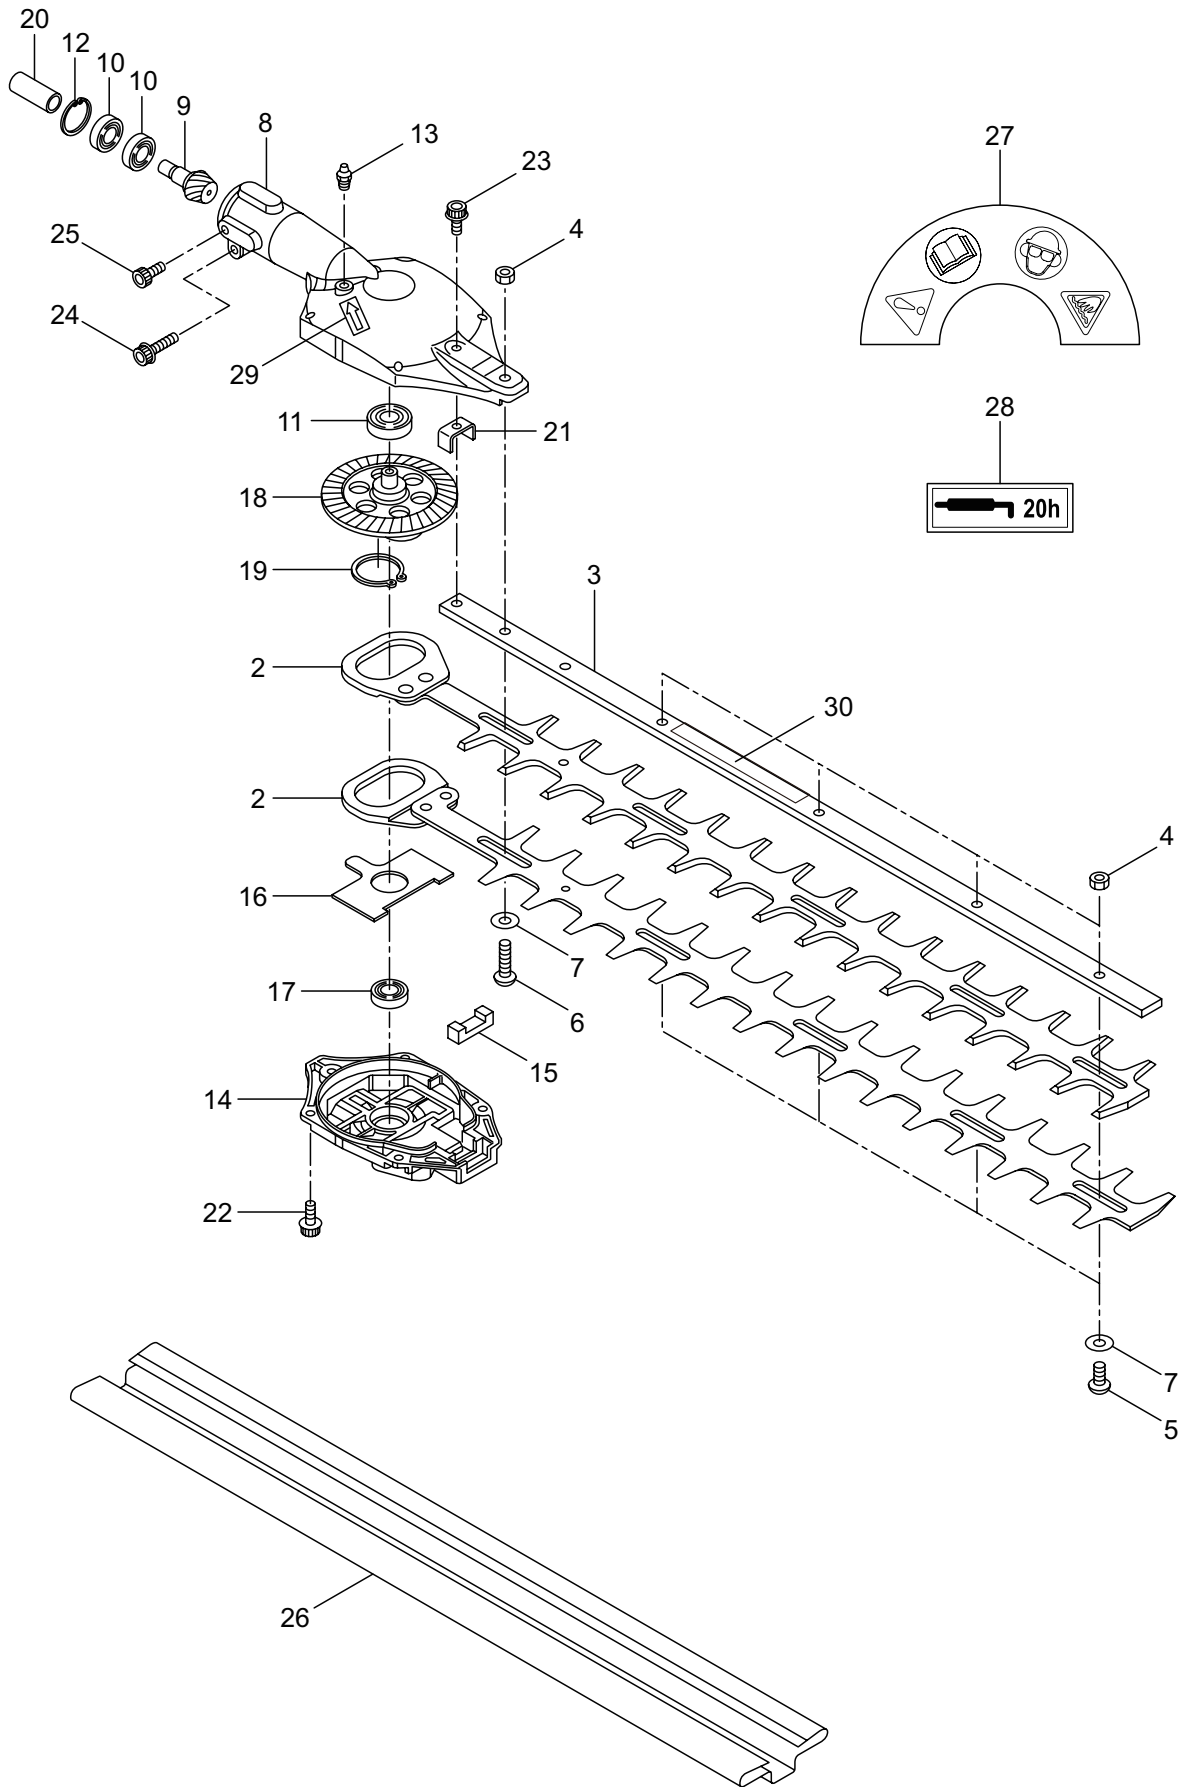

PARTS LIST

EH270D-S

CONTENTS

1. BLADE	1 ~ 2
2. CLUTCHCASE, ACCESSORIES	3 ~ 4
3. ENGINE	5 ~ 8
4. CARBURETOR, FUEL TANK	9 ~ 12

2019. 12.

MARUYAMA

P/N 524926

1. EH270D-S
BLADE

Ref. No.	Part No.	Part Name	Q'ty	Remarks
1-1	364865	EH270D-S	1	
1-2	423321	Blade	2	
1-3	423322	Guide Plate	1	
1-4	580764	U-Nut	5	M6
1-5	631765	Screw	4	L17
1-6	407328	Screw	1	L26
1-7	991913	Washer	5	
1-8	423323	Upper Case	1	
1-9	423324	Pinion	1	
1-10	423325	Bearing	2	#6900UU
1-11	407313	Bearing	1	
1-12	631772	Snap Ring	1	RTW22
1-13	580766	Grease Nipple	1	M6
1-14	423326	Lower Case	1	
1-15	407332	Felt	1	
1-16	407340	Plate	1	
1-17	638464	Bearing	1	#608Z
1-18	423327	Crank Comp	1	
1-19	631759	Snap Ring	1	STW28
1-20	631779	Joint	1	
1-21	407333	Plate	1	
1-22	407331	Bolt	5	M5x14
1-23	423328	Cap Screw	1	M5x16
1-24	631778	Cap Screw	1	M5x25
1-25	423329	Cap Screw	1	M5x12
1-26	423330	Cover of Blade	1	
1-27	423331	Label	1	
1-28	423332	Label	1	
1-29	423333	Label	1	
1-30	235595	Label	1	

2. EH270D-S CLUTCHCASE, ACCESSORIES

Ref. No.	Part No.	Part Name	Q'ty	Remarks
2-1	261250	Cap Screw	4	M5x20
2-2	215512	Clutch Case Ass'y	1	Incl.3-9
2-3	214592	Bearing Case	1	
2-4	214161	Bearing	2	#6000ZZ
2-5	054676	Snap Ring	1	#26
2-6	560309	Buffer	1	
2-7	214163	Washer	1	
2-8	092033	Screw	4	M5x15
2-9	214593	Driveshaft Tube Adapter	1	
2-10	261246	Cap Screw	1	M5x25
2-11	054677	Clutch Drum	1	
2-12	235494	Driveshaft	1	
2-13	242653	Driveshaft Tube Ass'y	1	
2-14	211736	Shaft Grip	1	
2-15	211737	Band	2	
2-16	242050	Throttle Trigger Ass'y	1	Incl.17
2-17	237241	Label	1	
2-18	235752	Throttle Cable	1	
2-19	213548	Plastic Tube	1	#10x200L
2-20	242153	Label	1	EH270D-S
2-21	227816	Loop Handle Ass'y	1	Incl.22
2-22	215608	Cap Screw	4	M5x30x16
2-23	210418	Box Spanner	1	13x19x(+)
2-24	219432	Wrench	1	4mm
2-25	242149	Instruction Manual	1	EH230D/270D-S