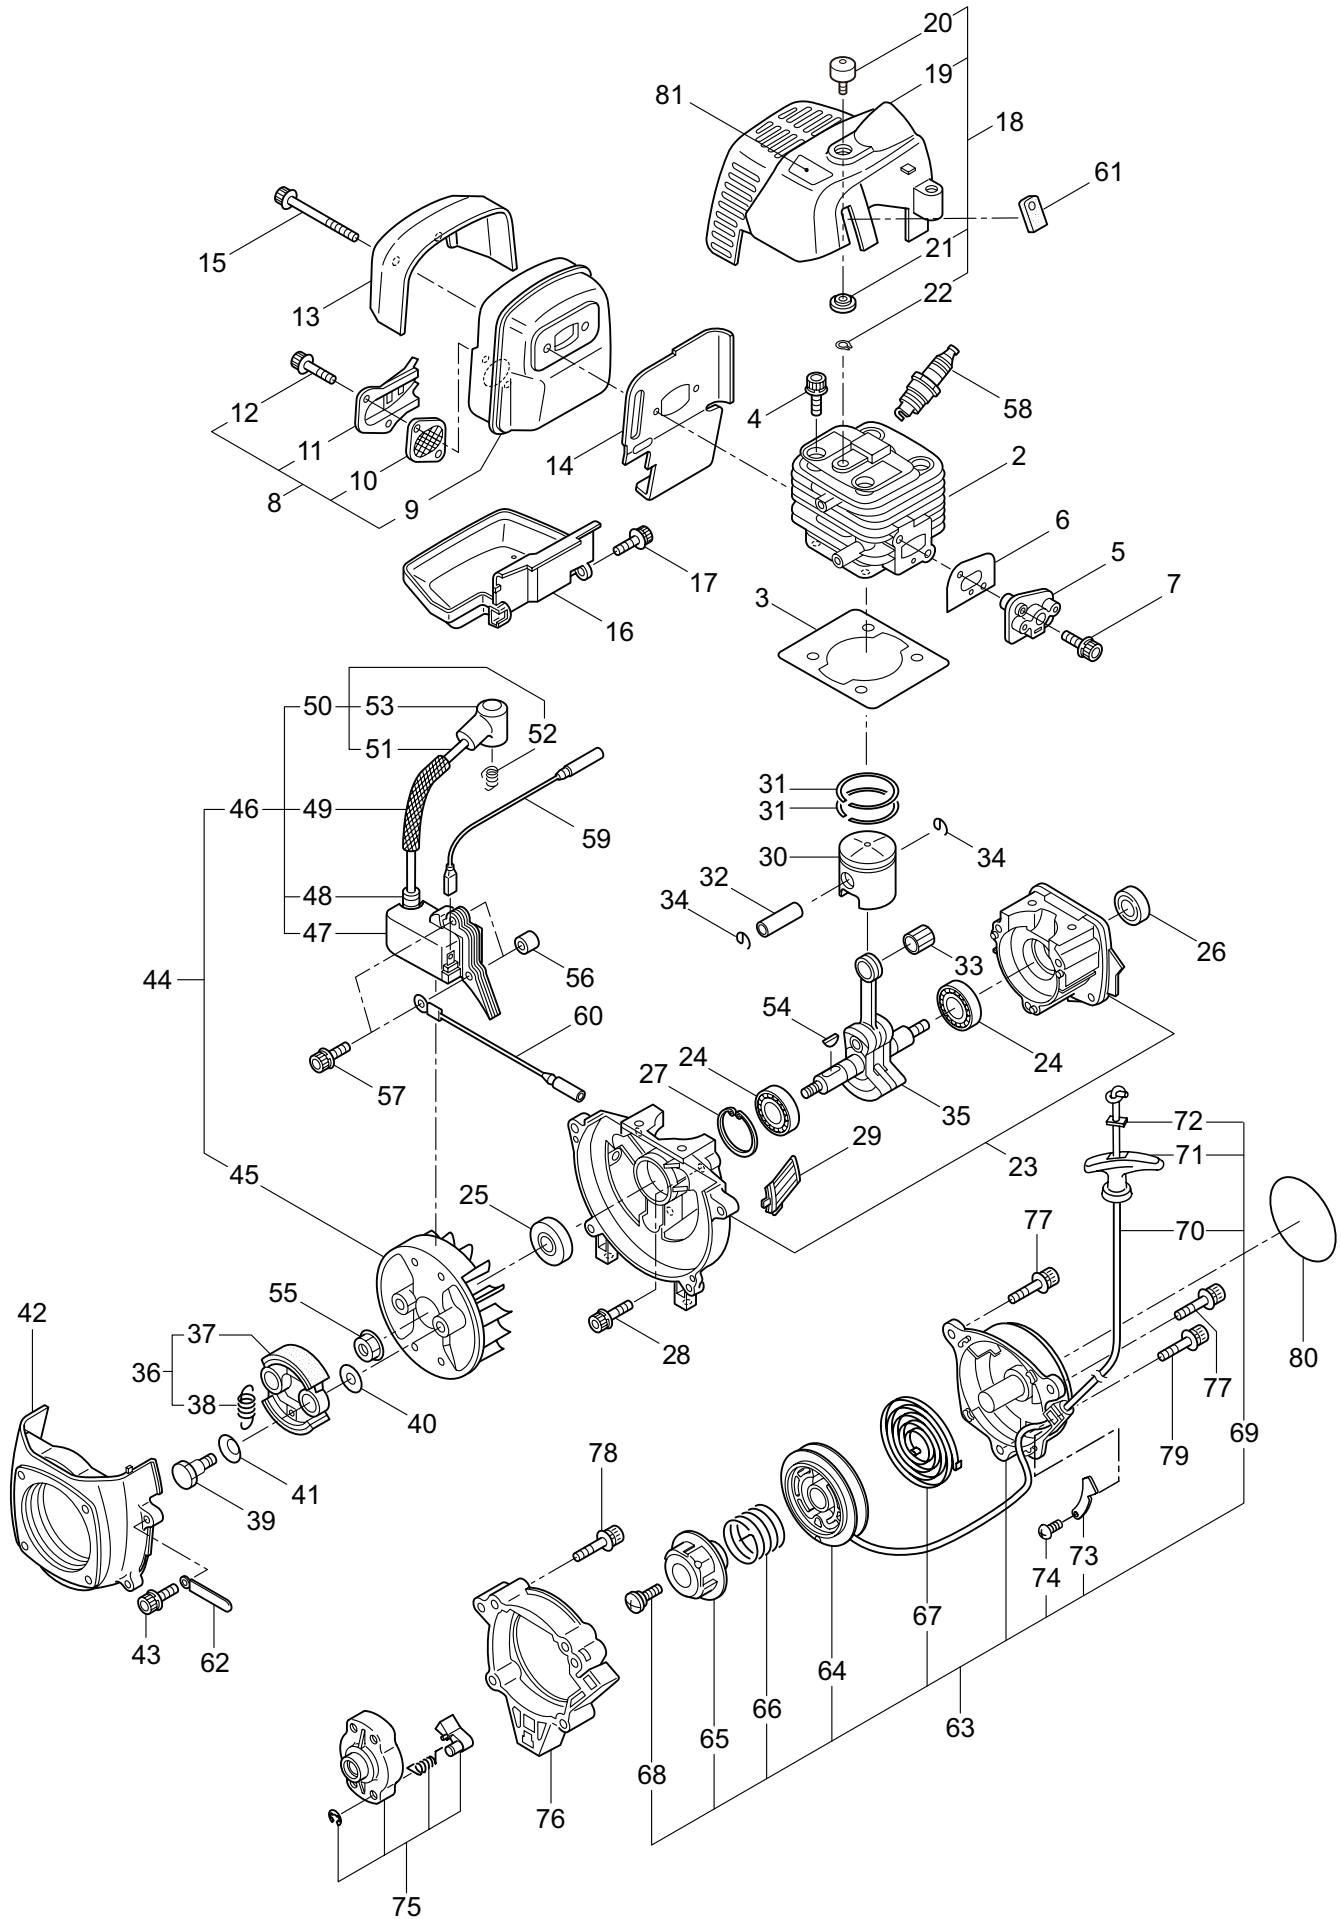

3. EH270D-S ENGINE

Ref. No.	Part No.	Part Name	Q'ty	Remarks
3-1	875376	Engine	1	CE260/87
3-2	283734	Cylinder	1	
3-3	283783	Gasket	1	
3-4	261250	Cap Screw	4	M5x20
3-5	269144	Insulator	1	New gasket required
3-6	267049	Gasket	1	
3-7	265924	Cap Screw	2	M5x25
3-8	282208	Muffler Ass'y	1	Incl.9-12
3-9	282209	Muffler Comp	1	
3-10	267056	Spark Arrester	1	
3-11	268171	Muffler Tail	1	
3-12	265107	Cap Screw	2	M4x10
3-13	284071	Holder	1	
3-14	283940	Gasket	1	
3-15	266402	Cap Screw	2	M5x55
3-16	281435	Under Cover	1	
3-17	267191	Cap Screw	1	M5x16
3-18	286707	Top Cover Ass'y	1	Incl.19-22
3-19	281434	Top Cover	1	
3-20	286300	Knob	1	
3-21	261020	Spacer	1	
3-22	261734	Snap Ring	1	#5
3-23	289582	Crankcase	1	
3-24	280488	Bearing	2	PPL 6001
3-25	261492	Oil Seal	1	ISCD12287
3-26	261386	Oil Seal	1	ISCD12227
3-27	055185	Snap Ring	1	H28
3-28	261612	Cap Screw	3	M5x30
3-29	281442	Screen	1	
3-30	272809	Piston	1	
3-31	261496	Piston Ring	2	(2)Required
3-32	261497	Piston Pin	1	
3-33	261037	Bearing,Needle	1	KBK8x11x11.8x1
3-34	261576	Clip,Piston	2	
3-35	265197	Crankshaft/Conn.Rod Ass'y	1	
3-36	267327	Clutch Ass'y	1	Incl.37,38
3-37	267342	Clutch Shoe	2	(2)required
3-38	267345	Spring,Clutch	1	
3-39	264505	Bolt	2	
3-40	261189	Washer	2	6x16.5xt1.2
3-41	261777	Wave Washer	2	
3-42	281433	Fan Cover	1	
3-43	261250	Cap Screw	4	M5x20
3-44	289923	Magneto Ass'y	1	Incl.45-53
3-45	268253	Rotor/Fan	1