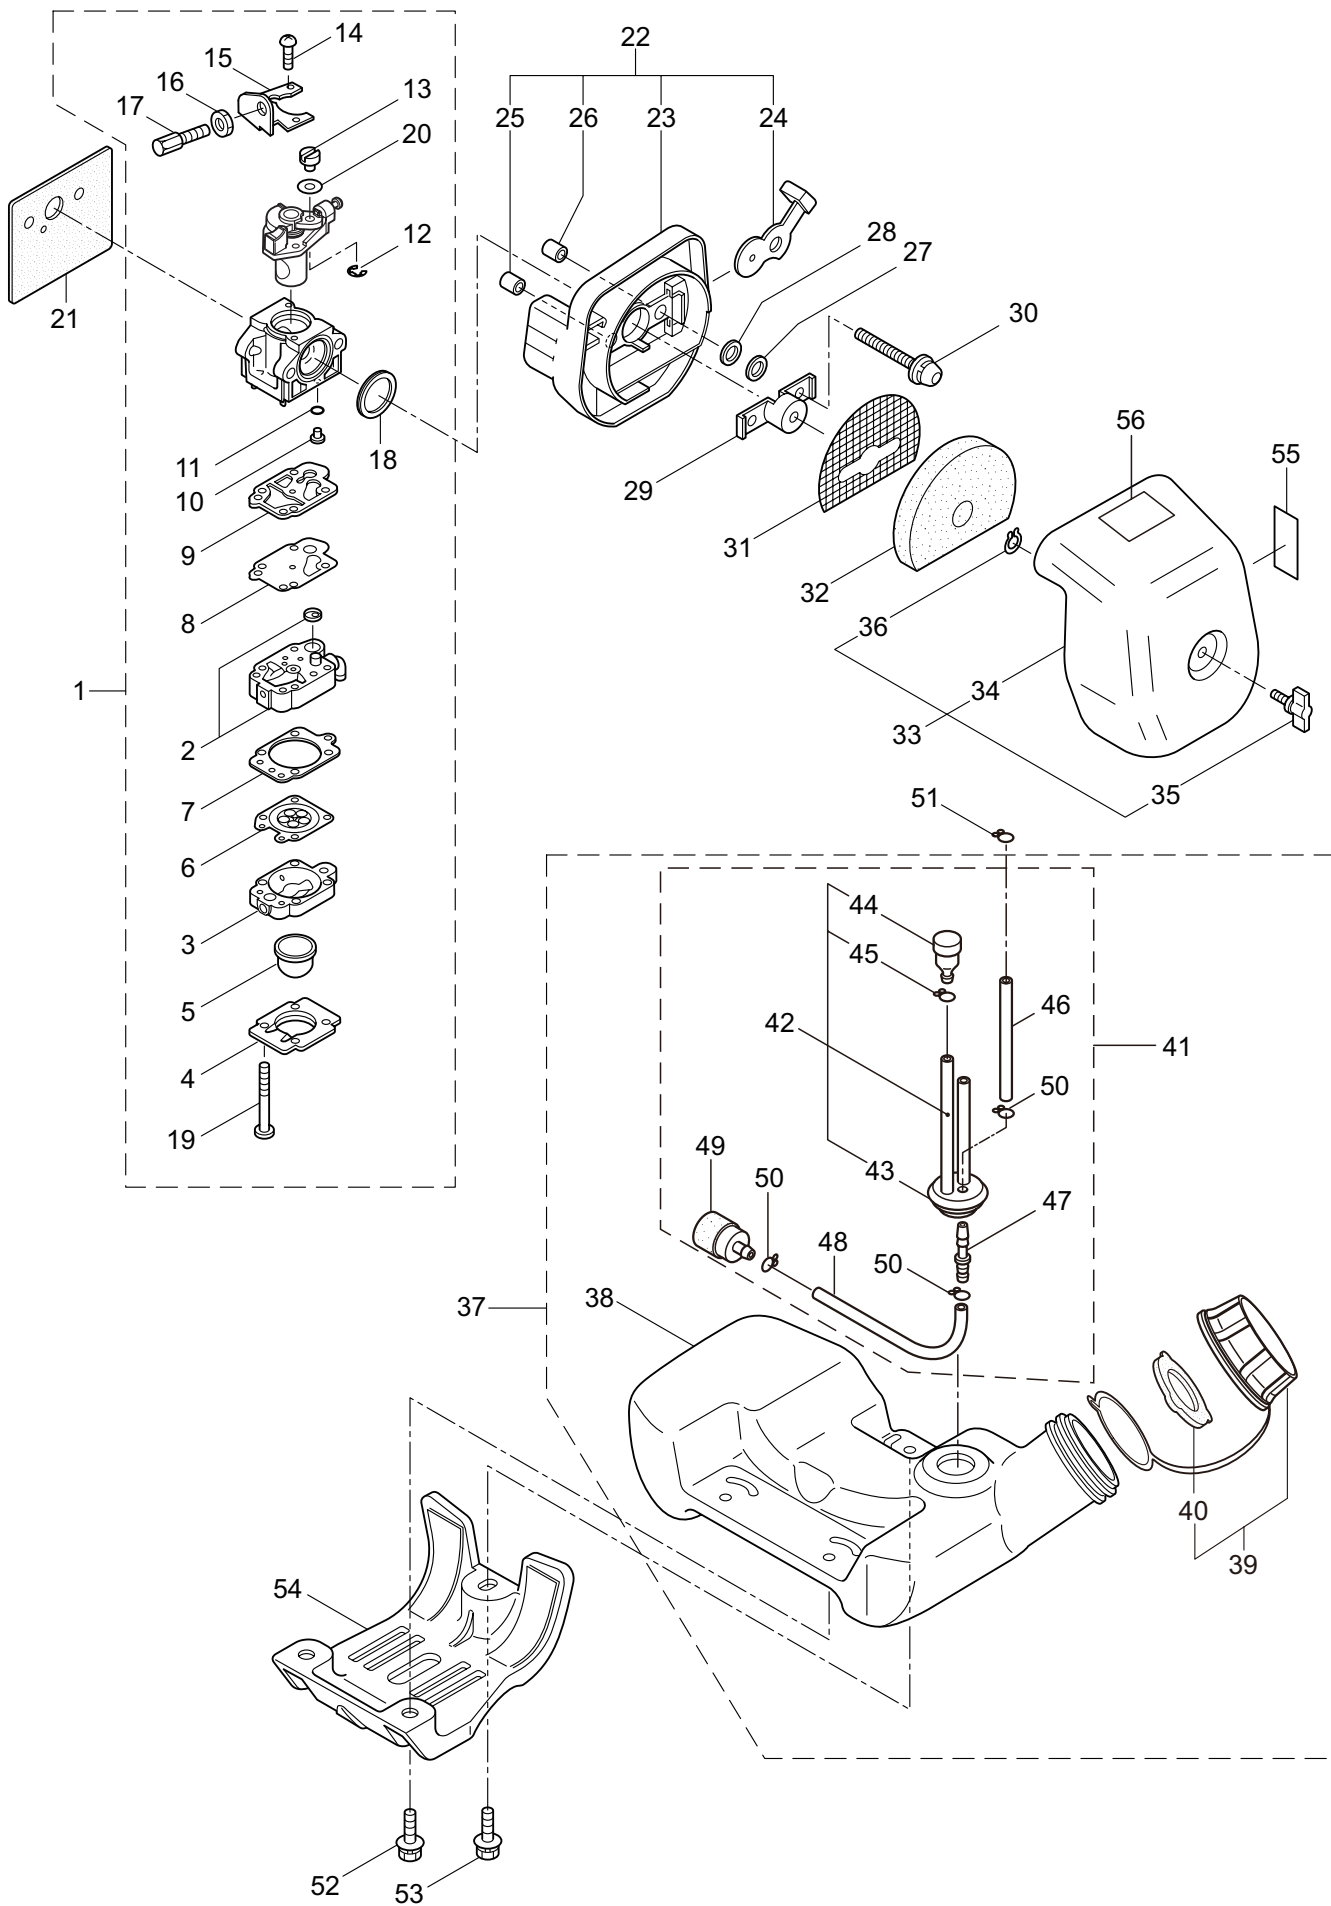

4. EH270D-S
CARBURETOR, FUEL TANK

Ref. No.	Part No.	Part Name	Q'ty	Remarks
4-1	283898	Carburetor Ass'y	1	Incl.2-20 New gasket required
4-2	264155	Pump Body	1	
4-3	262991	Purge Body	1	
4-4	262992	Cover Plate	1	
4-5	261874	Primer Bulb	1	
4-6	283905	Diaphragm, Meterring	1	
4-7	262993	Gasket	1	
4-8	262994	Diaphragm,Fuel Pump	1	
4-9	282576	Gasket	1	
4-10	281487	Main Jet	1	#37
4-11	261871	O-Ring	1	
4-12	261876	E-Ring	1	
4-13	261658	Swivel	1	
4-14	261875	Screw	2	
4-15	264677	Bracket	1	
4-16	261878	Nut	1	
4-17	263994	Adapter	1	
4-18	261657	Packing	1	
4-19	262996	Screw	4	
4-20	264678	Washer	1	
4-21	269762	Gasket	1	
4-22	268055	Air Filter Case Ass'y	1	Incl.23-26
4-23	268056	Air Filter Case	1	
4-24	268057	Valve	1	
4-25	268157	Sleeve	1	5.5x7.1x6L
4-26	268412	Sleeve	1	5.2x7.1x6.4L
4-27	263345	Packing	1	7.2x11xt1.3
4-28	263942	Washer	1	7.2x12xt0.15
4-29	263815	Stay	1	
4-30	264016	Cap Screw	2	M5x60
4-31	265026	Screen	1	
4-32	265027	Foam Element	1	
4-33	268058	Air Filter Cover Ass'y	1	Incl.34-36
4-34	268059	Air Filter Cover	1	
4-35	281438	Knob	1	
4-36	261734	Snap Ring	1	#5
4-37	246592	Fuel Tank Ass'y	1	Incl.38-50
4-38	284820	Fuel Tank	1	
4-39	289046	Tank Cap Ass'y	1	Incl.40
4-40	287058	Gasket	1	
4-41	289035	Fuel Pipe Pick-up Ass'y	1	Incl.42-50
4-42	289036	Fuel Pipe Ass'y	1	Incl.43-45
4-43	268065	Grommet	1	
4-44	261590	Breather	1	
4-45	261117	Clip	1