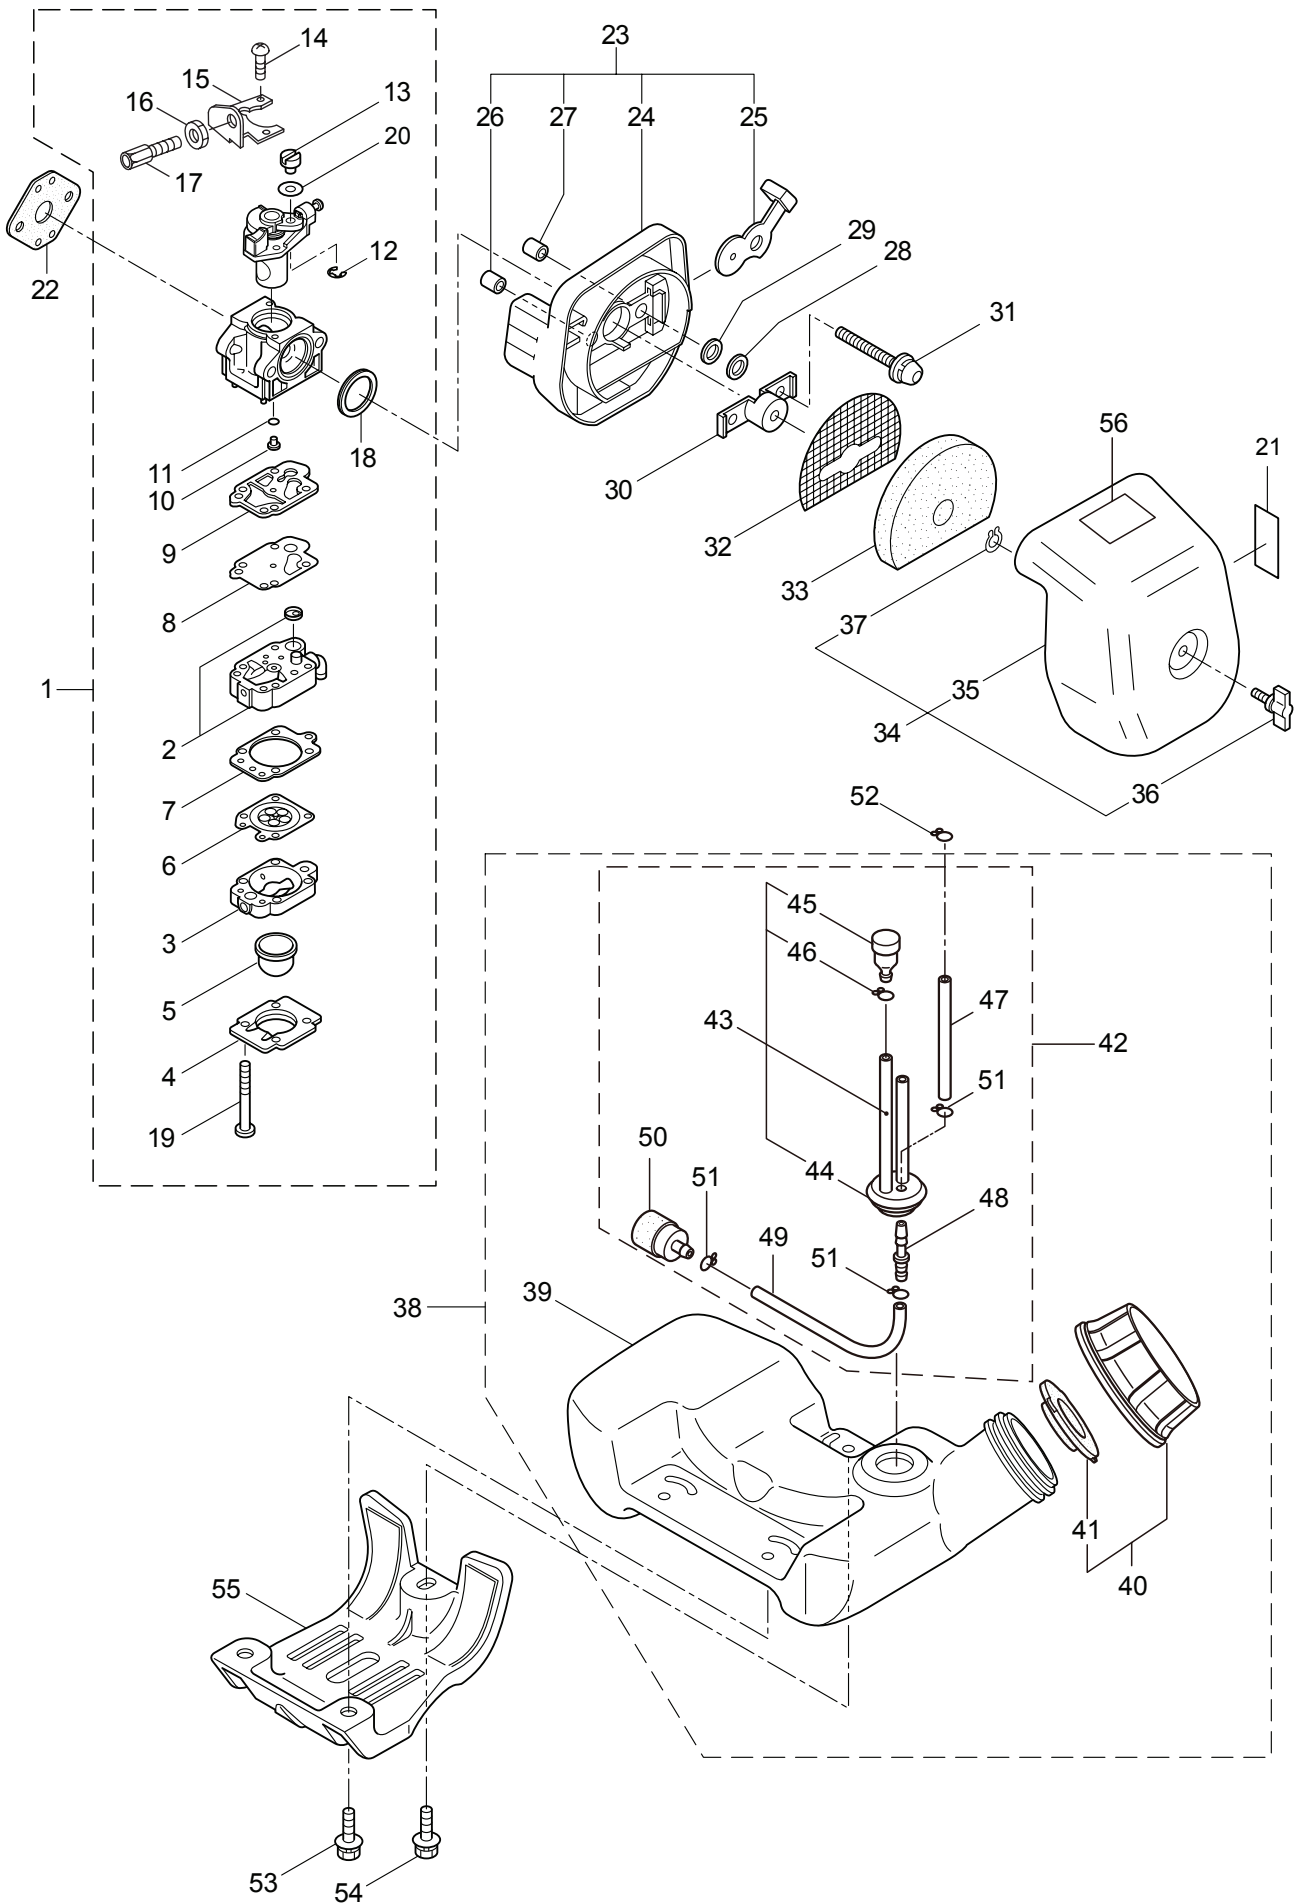

2. EH23DSL
BLADE

Ref. No.	Part No.	Part Name	Q'ty	Remarks
2-46	631770	Screw	1	M6x12
2-47	631749	Spring Washer	1	M6
2-48	582436	Washer	1	M6
2-49	407340	Plate	1	
2-50	407341	Bolt	1	M6x25
2-51	407342	Lever	1	
2-52	407343	Bush	1	
2-53	407344	Spring	1	
2-54	646471	Washer	1	
2-55	407345	Bolt	1	M5x8
2-56	407346	Reinforcing Plate	1	
2-57	407347	Plate	1	
2-58	407348	Washer, Wave	2	
2-59	407349	Label	1	
2-60	407312	Joint Case	1	
2-61	631779	Joint	1	

3. EH23DSL ENGINE

Ref. No.	Part No.	Part Name	Q'ty	Remarks
3-46	288516	Ignition Coil Ass'y	1	Incl.47-53
3-47	289483	Coil	1	
3-48	289484	Spark Plug Wire Ass'y	1	Incl.49-51
3-49	289485	Spark Plug Wire	1	
3-50	283270	Connector	1	
3-51	283178	Plug Boot	1	
3-52	283271	Cap	1	
3-53	289486	Insulator	1	
3-54	261076	Woodruff Key	1	3x10
3-55	261417	Nut,Rotor	1	M8
3-56	280381	Spacer	2	
3-57	261256	Cap Screw	2	M4x25
3-58	285982	Spark Plug	1	NGK BPM8Y
3-59	261772	Lead	1	
3-60	289760	Lead	1	115M4 CBH
3-61	269189	Grommet	1	
3-62	264588	Clamp	1	
3-63	283477	Recoil Ass'y	1	Incl.64-72
3-64	283504	Reel	1	
3-65	283505	Cam Plate	1	
3-66	283506	Spring	1	
3-67	280931	Spiral Spring	1	
3-68	267213	Screw	1	
3-69	283578	Stater Rope Ass'y	1	Incl.70-72
3-70	283579	Stater Rope	1	
3-71	261725	Starter Grip	1	
3-72	283511	Rope Stopper	1	
3-73	283575	Starter Pawl Ass'y	1	
3-74	284698	Adapter Ass'y	1	
3-75	283391	Cap Screw	2	M4x20
3-76	265726	Cap Screw	4	M4x16
3-77	282096	Cap Screw	1	M4x16WSW
3-78	289763	Label	1	EH23DSL
3-79	289762	Label	1	EH23DSL

4. EH23DSL
 CARBURETOR, FUEL TANK

Ref. No.	Part No.	Part Name	Q'ty	Remarks
4-46	261117	Clip	1	
4-47	289028	Pipe A	1	3x5x53L
4-48	288921	Joint	1	
4-49	289033	Pipe	1	3x5x100L
4-50	264653	Filter Ass'y	1	
4-51	261117	Clip	3	
4-52	261117	Clip	1	
4-53	281714	Cap Screw	2	M5x20
4-54	281715	Cap Screw	1	M5x20
4-55	281447	Stand	1	
4-56	285188	Label	1	