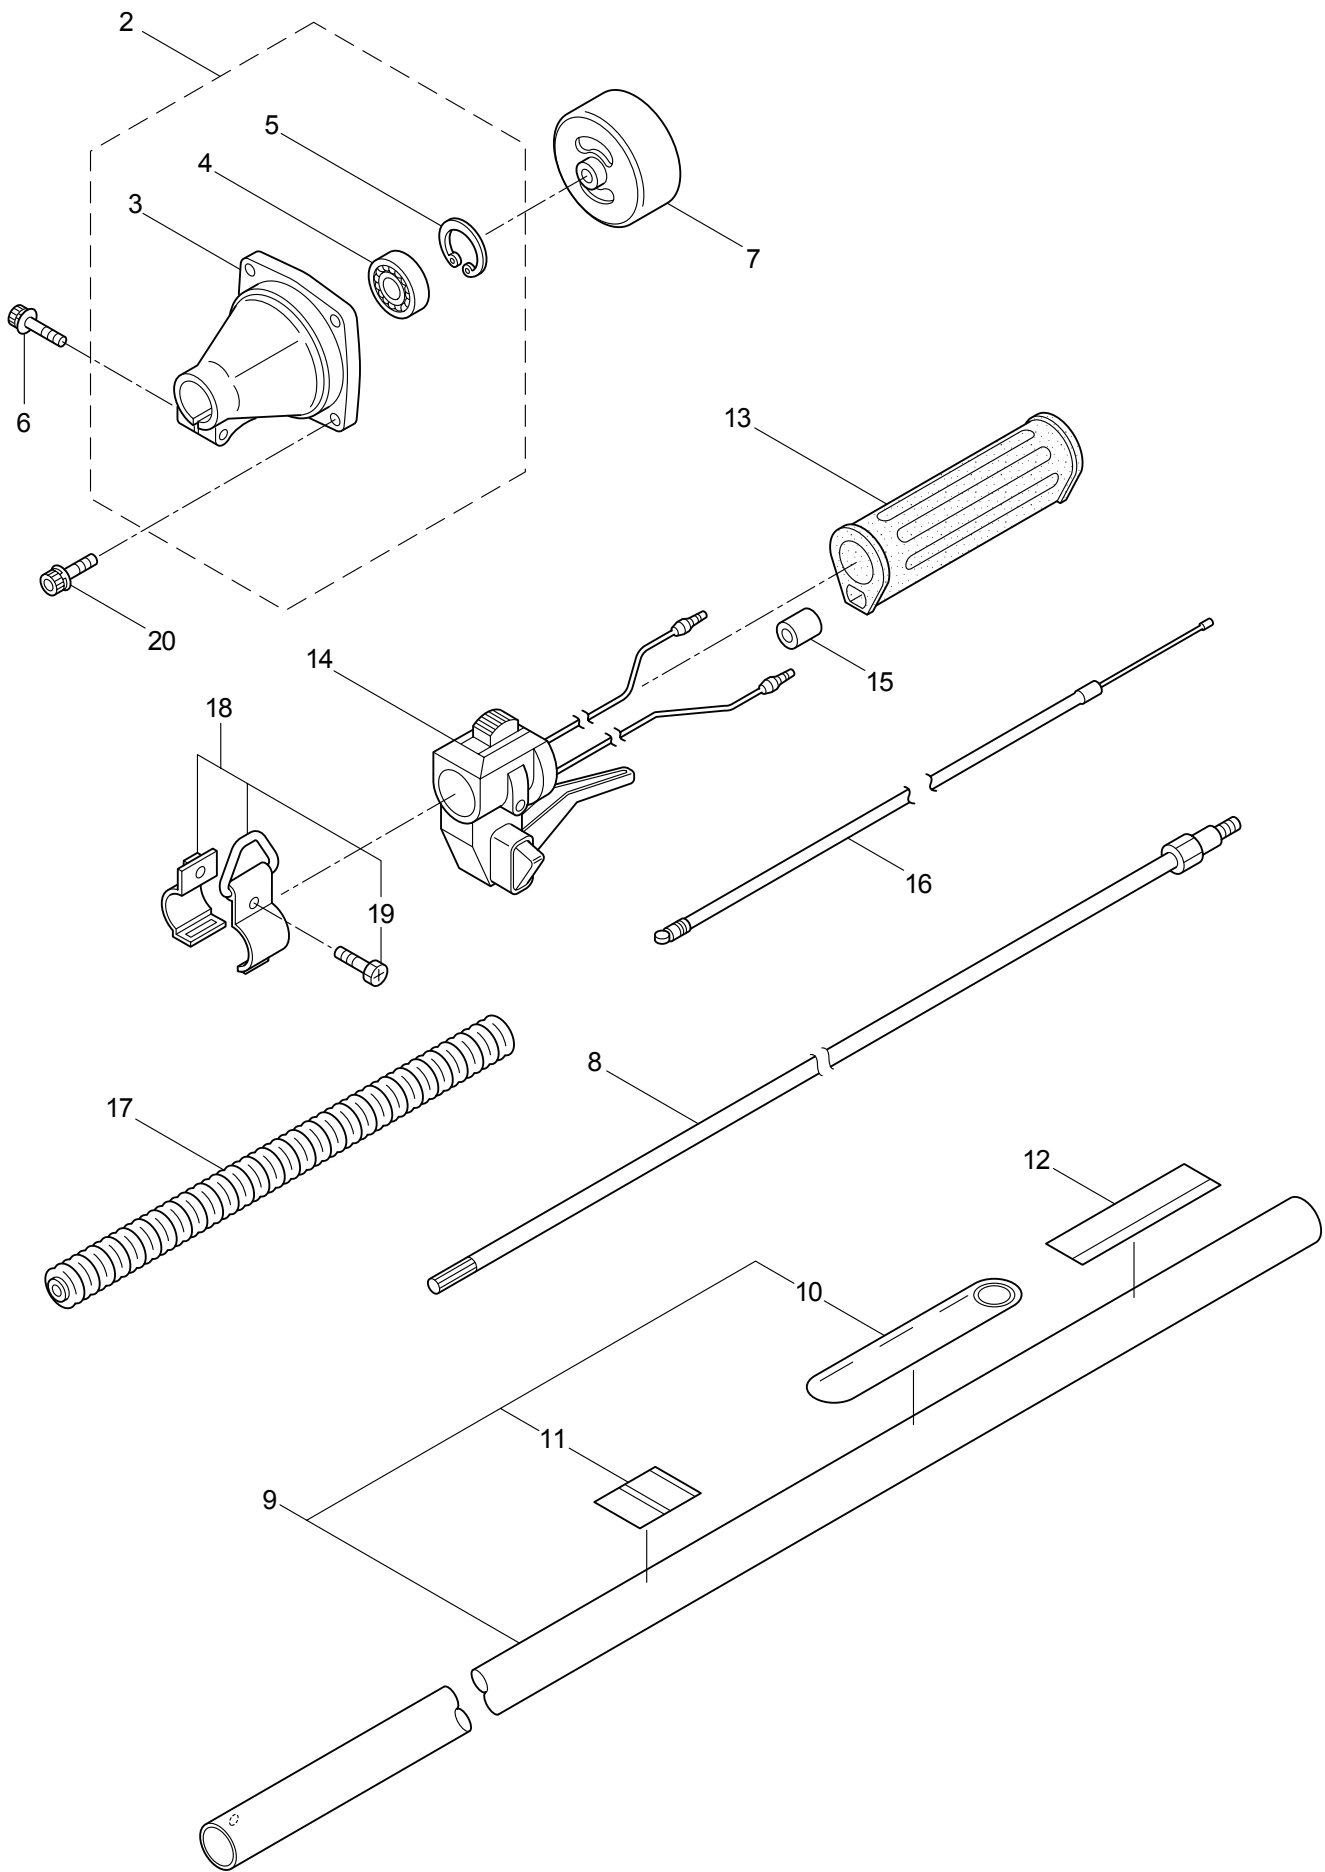

1. EH23DSL
DRIVESHAFT

Ref. No.	Part No.	Part Name	Q'ty	Remarks
1-1	364159	EH23DSL	1	
1-2	219602	Clutch Case Ass'y	1	Incl.3-5
1-3	219465	Clutch Case	1	
1-4	016405	Bearing	1	#6200ZZ
1-5	013825	Snap Ring	1	#30
1-6	261246	Cap Screw	1	M5x25
1-7	054677	Clutch Drum	1	
1-8	224644	Driveshaft Ass'y	1	
1-9	226562	Driveshaft Tube Ass'y	1	Incl.10,11
1-10	221501	Label	1	Warning
1-11	217879	Label	1	Warning
1-12	234514	Label	1	EH23DSL
1-13	215532	Shaft Grip	2	
1-14	221465	Throttle Trigger	1	
1-15	214083	Outer Guide	1	
1-16	213444	Throttle Cable	1	340L
1-17	213548	Plastic Tube	1	#10x200L
1-18	054691	Hanging Bracket Ass'y	1	Incl.19
1-19	089738	Bolt	1	M5x15
1-20	261250	Cap Screw	4	M5x20