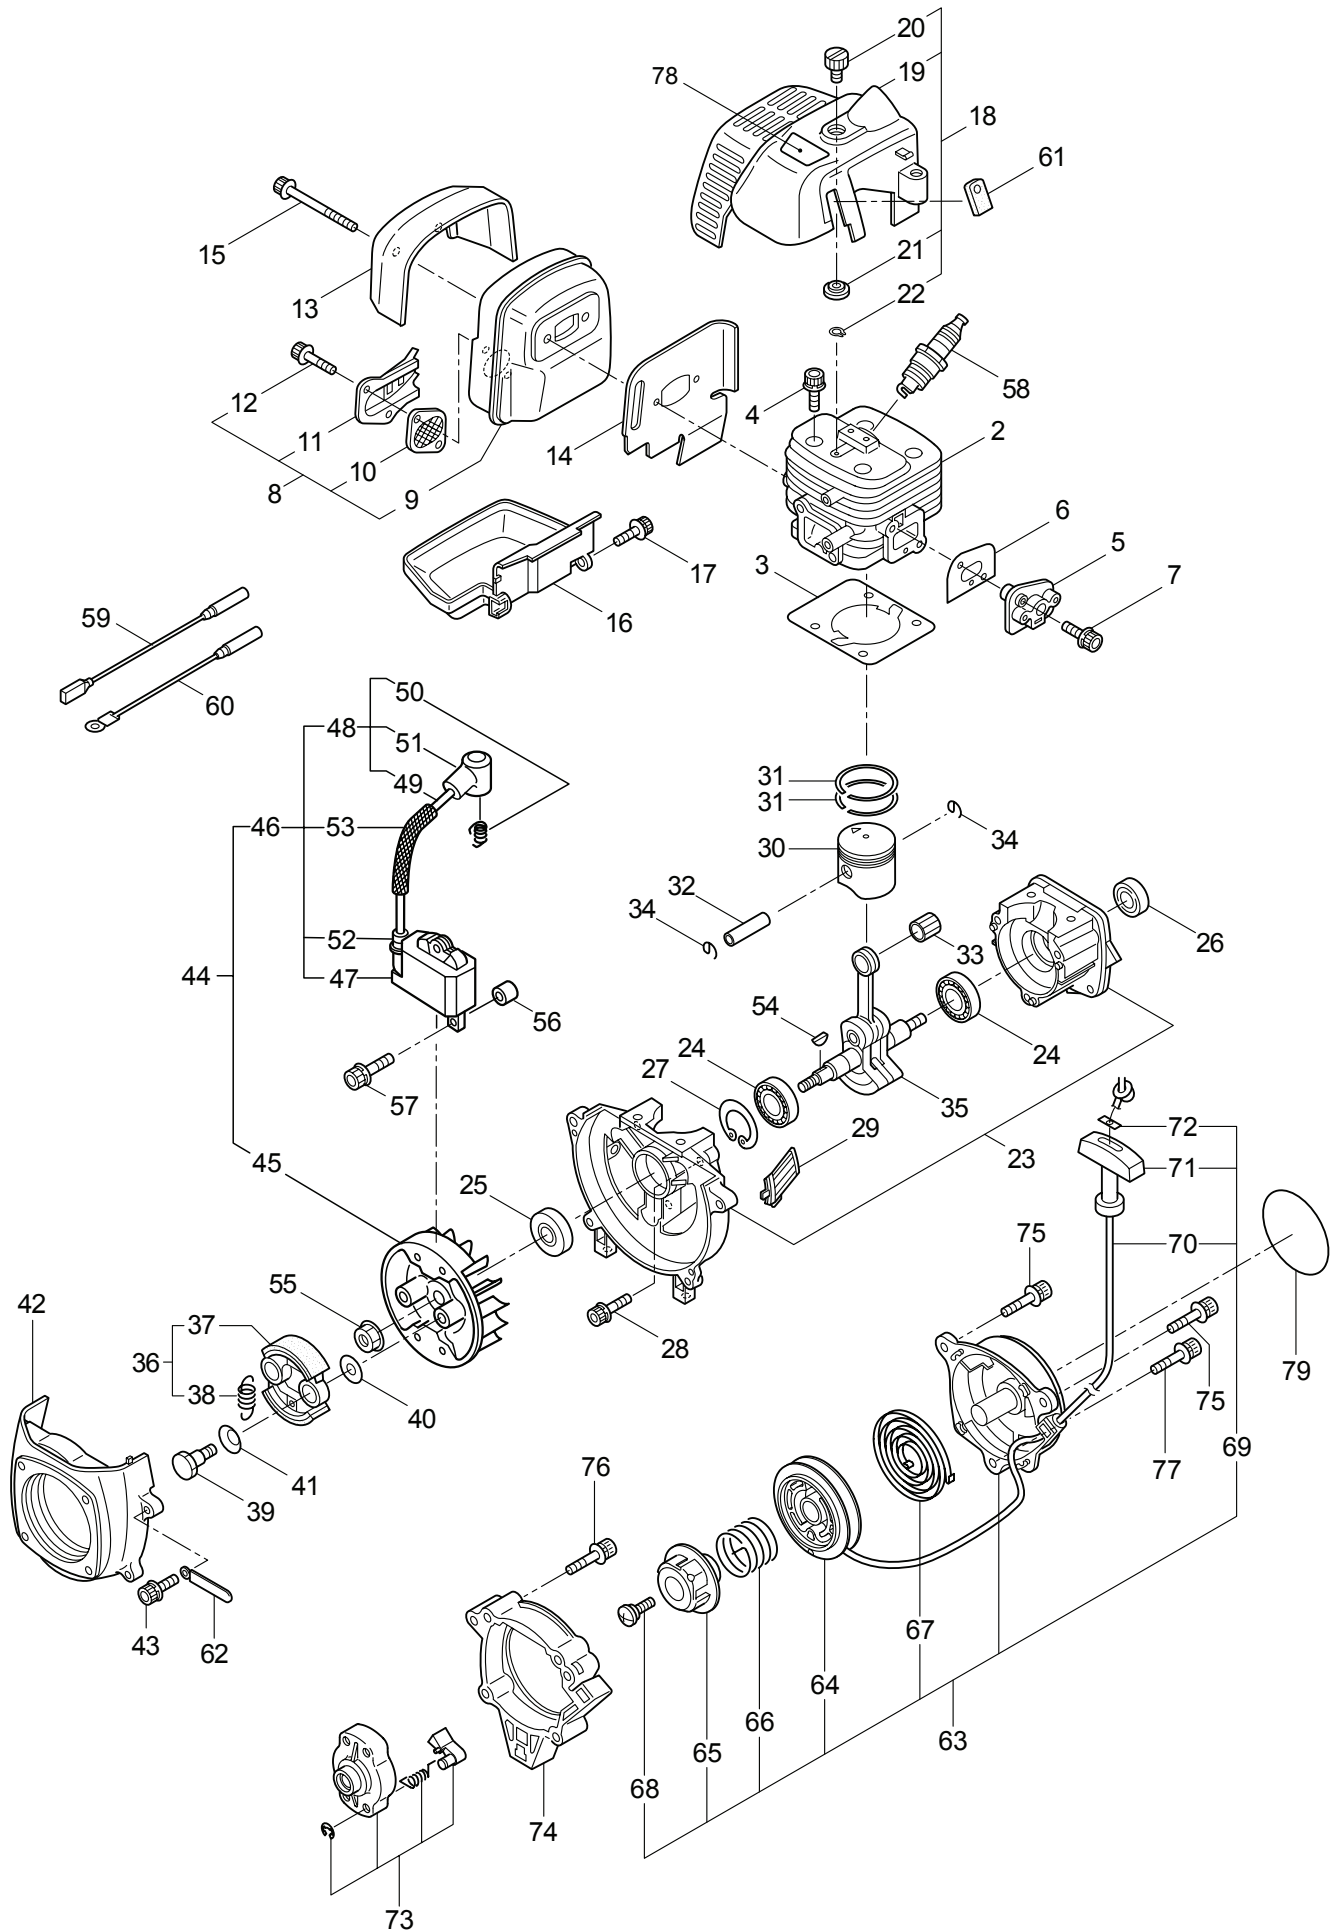

3. EH23DSL ENGINE

Ref. No.	Part No.	Part Name	Q'ty	Remarks
3-1	859170	Engine	1	CE230/66
3-2	288499	Cylinder	1	
3-3	286074	Gasket	1	
3-4	261250	Cap Screw	4	M5x20
3-5	269144	Insulator	1	New gasket required
3-6	267049	Gasket	1	
3-7	265924	Cap Screw	2	M5x25
3-8	282208	Muffler Ass'y	1	Incl.9-12
3-9	282209	Muffler Comp.	1	
3-10	267056	Spark Arrester	1	
3-11	268171	Muffler Tail	1	
3-12	265107	Cap Screw	2	M4x10
3-13	268461	Holder	1	
3-14	281440	Gasket	1	
3-15	266402	Cap Screw	2	M5x55
3-16	281446	Under Cover	1	
3-17	267191	Cap Screw	1	M5x16
3-18	281716	Top Cover Ass'y	1	Incl.19-22
3-19	281444	Top Cover	1	
3-20	261018	Knob	1	
3-21	261020	Spacer	1	
3-22	261734	Snap Ring	1	#5
3-23	289246	Crankcase	1	
3-24	280488	Bearing	2	PPL 6001
3-25	261492	Oil Seal	1	ISCD12287
3-26	261386	Oil Seal	1	ISCD12227
3-27	055185	Snap Ring	1	#28
3-28	261612	Cap Screw	3	M5x30
3-29	281442	Screen	1	
3-30	268032	Piston	1	
3-31	282177	Piston Ring	2	
3-32	261036	Piston Pin	1	
3-33	263957	Bearing, Needle	1	KTV81112EG01 B2
3-34	261576	Clip,Piston	2	
3-35	268187	Crankshaft/Conn.Rod Ass'y	1	
3-36	267327	Clutch Ass'y	1	Incl.37,38
3-37	267342	Clutch Shoe	2	(2)required
3-38	267345	Spring,Clutch	1	
3-39	264505	Bolt	2	
3-40	261189	Washer	2	6x16.5xt1.2
3-41	261777	Wave Washer	2	
3-42	281443	Fan Cover	1	
3-43	261250	Cap Screw	4	M5x20
3-44	288514	Magneto Ass'y	1	Incl.45-53
3-45	288515	Rotor/Fan	1