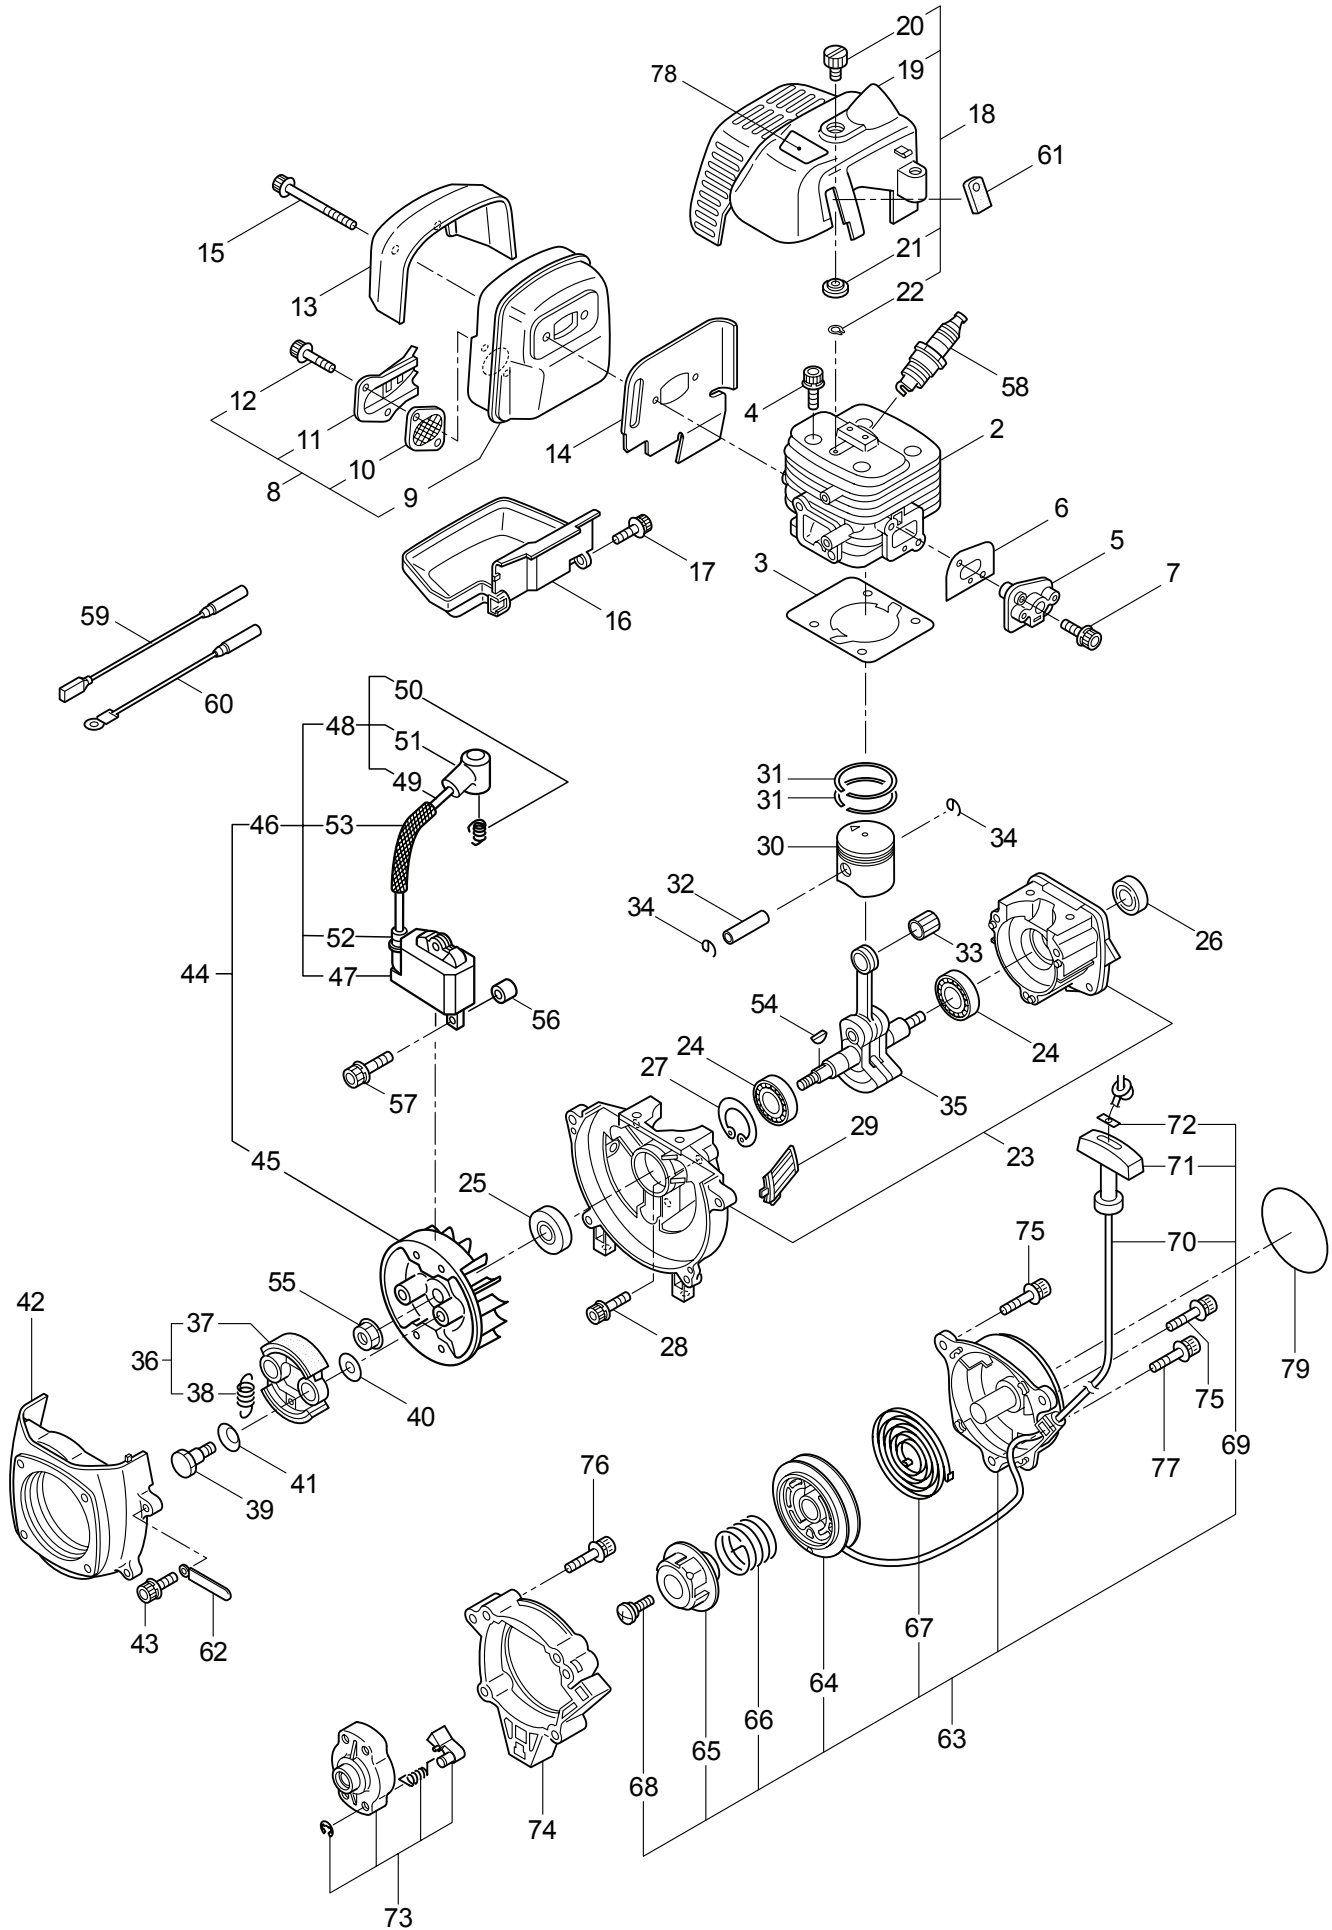

3. EH23DSL ENGINE

Ref. No.	Part No.	Part Name	Q'ty	Remarks
3-46	288516	Ignition Coil Ass'y	1	Incl.47-53
3-47	289483	Coil	1	
3-48	289484	Spark Plug Wire Ass'y	1	Incl.49-51
3-49	289485	Spark Plug Wire	1	
3-50	283270	Connector	1	
3-51	283178	Plug Boot	1	
3-52	283271	Cap	1	
3-53	289486	Insulator	1	
3-54	261076	Woodruff Key	1	3x10
3-55	261417	Nut,Rotor	1	M8
3-56	280381	Spacer	2	
3-57	261256	Cap Screw	2	M4x25
3-58	285982	Spark Plug	1	NGK BPM8Y
3-59	261772	Lead	1	
3-60	289760	Lead	1	115M4 CBH
3-61	269189	Grommet	1	
3-62	264588	Clamp	1	
3-63	283477	Recoil Ass'y	1	Incl.64-72
3-64	283504	Reel	1	
3-65	283505	Cam Plate	1	
3-66	283506	Spring	1	
3-67	280931	Spiral Spring	1	
3-68	267213	Screw	1	
3-69	283578	Stater Rope Ass'y	1	Incl.70-72
3-70	283579	Stater Rope	1	
3-71	261725	Starter Grip	1	
3-72	283511	Rope Stopper	1	
3-73	283575	Starter Pawl Ass'y	1	
3-74	284698	Adapter Ass'y	1	
3-75	283391	Cap Screw	2	M4x20
3-76	265726	Cap Screw	4	M4x16
3-77	282096	Cap Screw	1	M4x16WSW
3-78	289763	Label	1	EH23DSL
3-79	289762	Label	1	EH23DSL