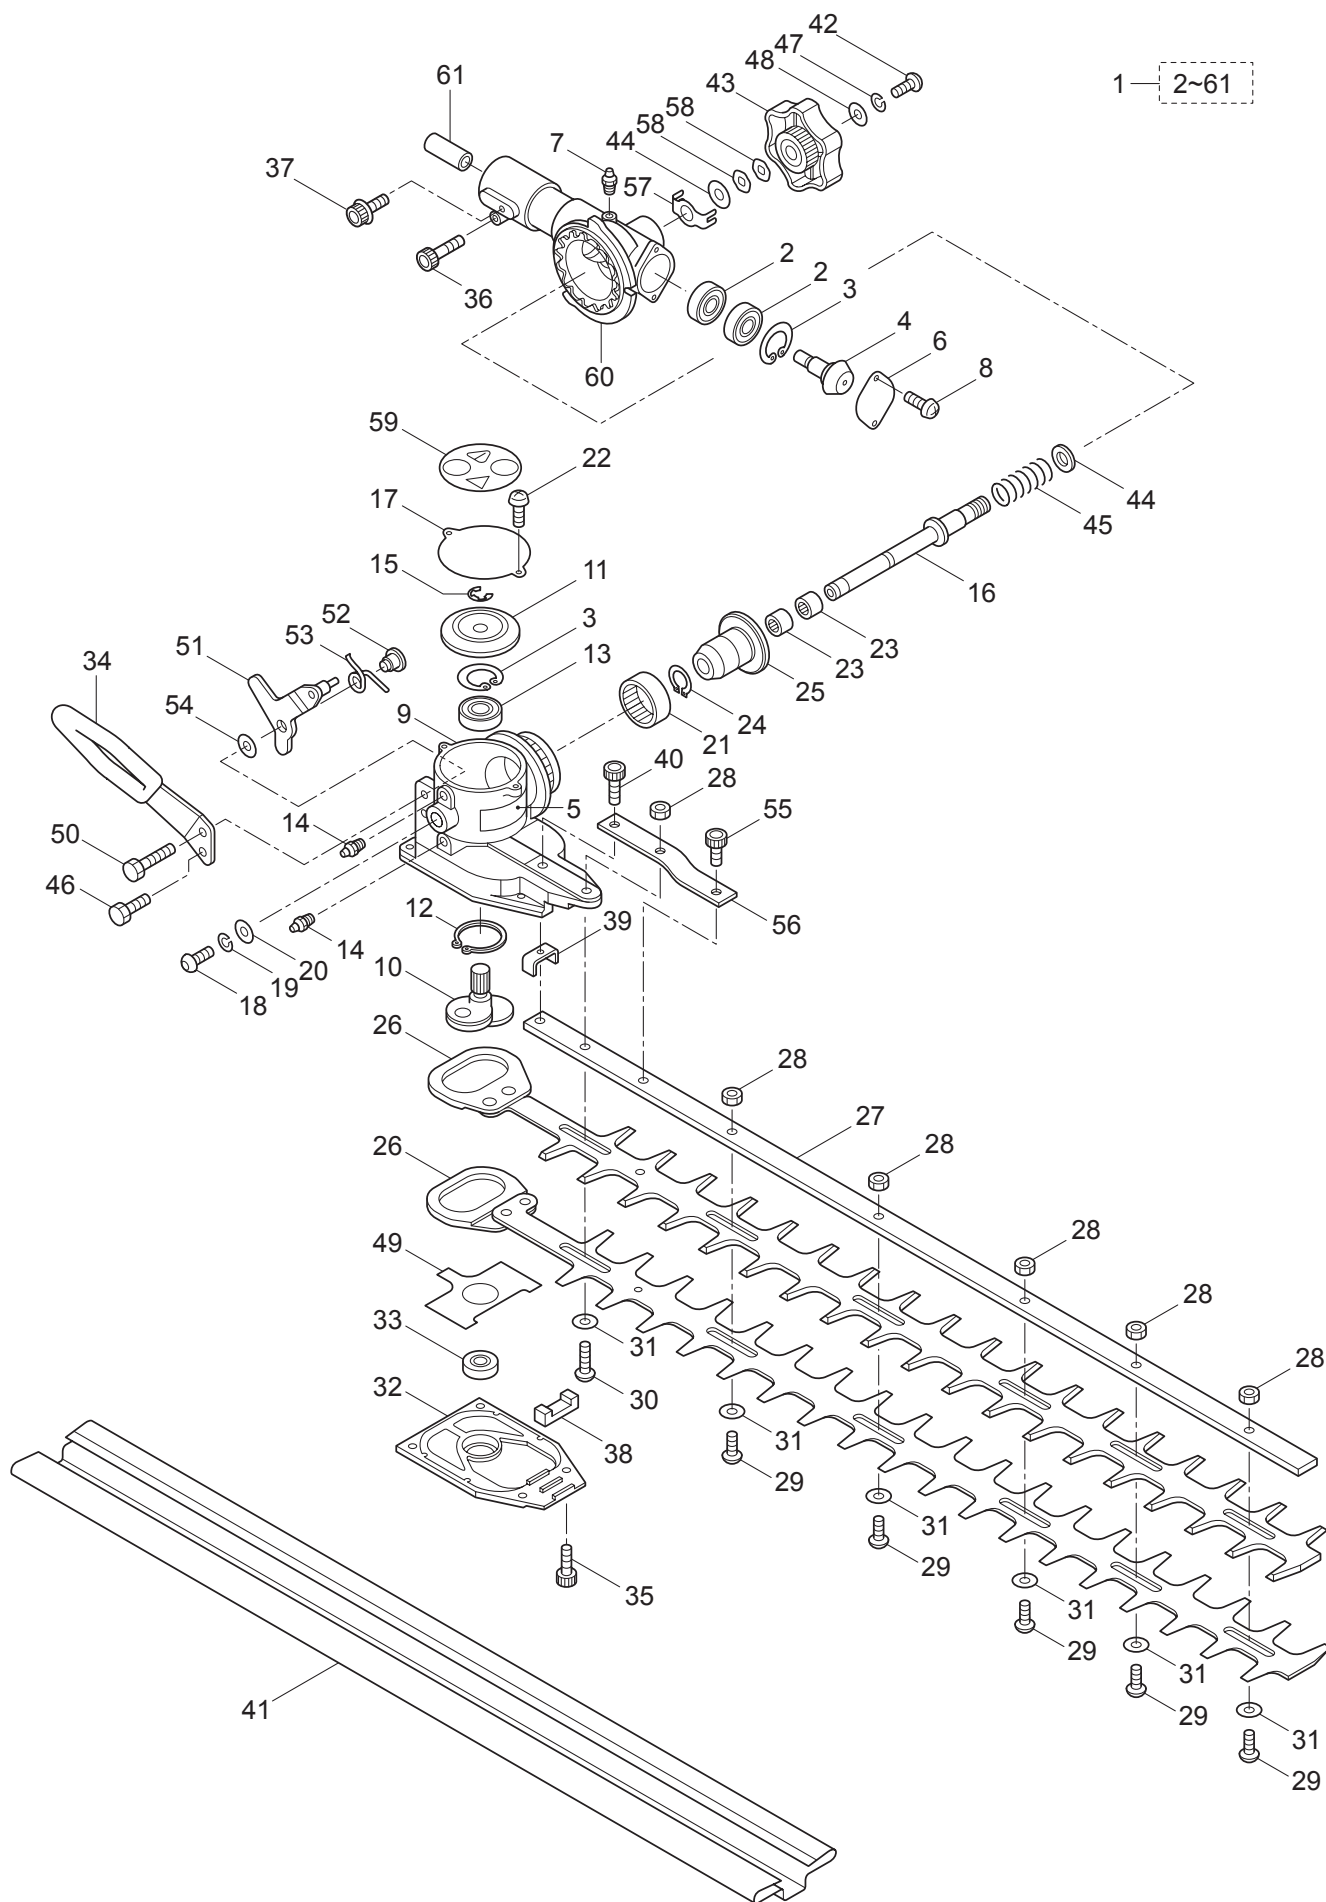

2. EH23DSL
BLADE

Ref. No.	Part No.	Part Name	Q'ty	Remarks
2-1	230806	Blade Ass'y (24)	1	Incl.2-61
2-2	407313	Bearing	2	
2-3	631757	Snap Ring	2	RTW26
2-4	407314	Bevel Gear	1	
2-5	223925	Label	1	Grease up
2-6	407315	Cover	1	
2-7	580766	Grease Nipple	1	M6
2-8	631753	Screw	2	M4x8
2-9	407316	Gearcase	1	
2-10	407317	Crankshaft	1	
2-11	407318	Bevel Gear	1	
2-12	631759	Snap Ring	1	STW28
2-13	582443	Bearing	1	#6000 2RS
2-14	580766	Grease Nipple	2	M6
2-15	631755	Snap Ring	1	ETW6
2-16	407319	Shaft	1	
2-17	407320	Cover	1	
2-18	407321	Screw	1	M6x16
2-19	631749	Spring Washer	1	M6
2-20	582436	Washer	1	M6
2-21	407322	Bearing	1	
2-22	631753	Screw	2	M4x8
2-23	407323	Bearing	2	
2-24	407324	Snap Ring	1	
2-25	407325	Bevel Gear	1	
2-26	407326	Blade	2	
2-27	407327	Guide Plate	1	
2-28	580764	U-Nut	6	M6
2-29	631765	Screw	5	L17
2-30	407328	Screw	1	L26
2-31	991913	Washer	6	
2-32	407329	Low Case	1	
2-33	631771	Bearing	1	#608 2RS
2-34	407330	Handle	1	
2-35	407331	Bolt	4	M5x14
2-36	631777	Cap Screw	1	M5x12
2-37	631778	Cap Screw	1	M5x25
2-38	407332	Felt	1	
2-39	407333	Plate	1	
2-40	407334	Bolt	1	M5x16
2-41	407335	Cover of Blade	1	
2-42	407336	Screw	1	M6x12
2-43	407337	Knob	1	
2-44	407338	Washer	2	
2-45	407339	Spring	1	

2. EH23DSL
BLADE

Ref. No.	Part No.	Part Name	Q'ty	Remarks
2-46	631770	Screw	1	M6x12
2-47	631749	Spring Washer	1	M6
2-48	582436	Washer	1	M6
2-49	407340	Plate	1	
2-50	407341	Bolt	1	M6x25
2-51	407342	Lever	1	
2-52	407343	Bush	1	
2-53	407344	Spring	1	
2-54	646471	Washer	1	
2-55	407345	Bolt	1	M5x8
2-56	407346	Reinforcing Plate	1	
2-57	407347	Plate	1	
2-58	407348	Washer, Wave	2	
2-59	407349	Label	1	
2-60	407312	Joint Case	1	
2-61	631779	Joint	1	