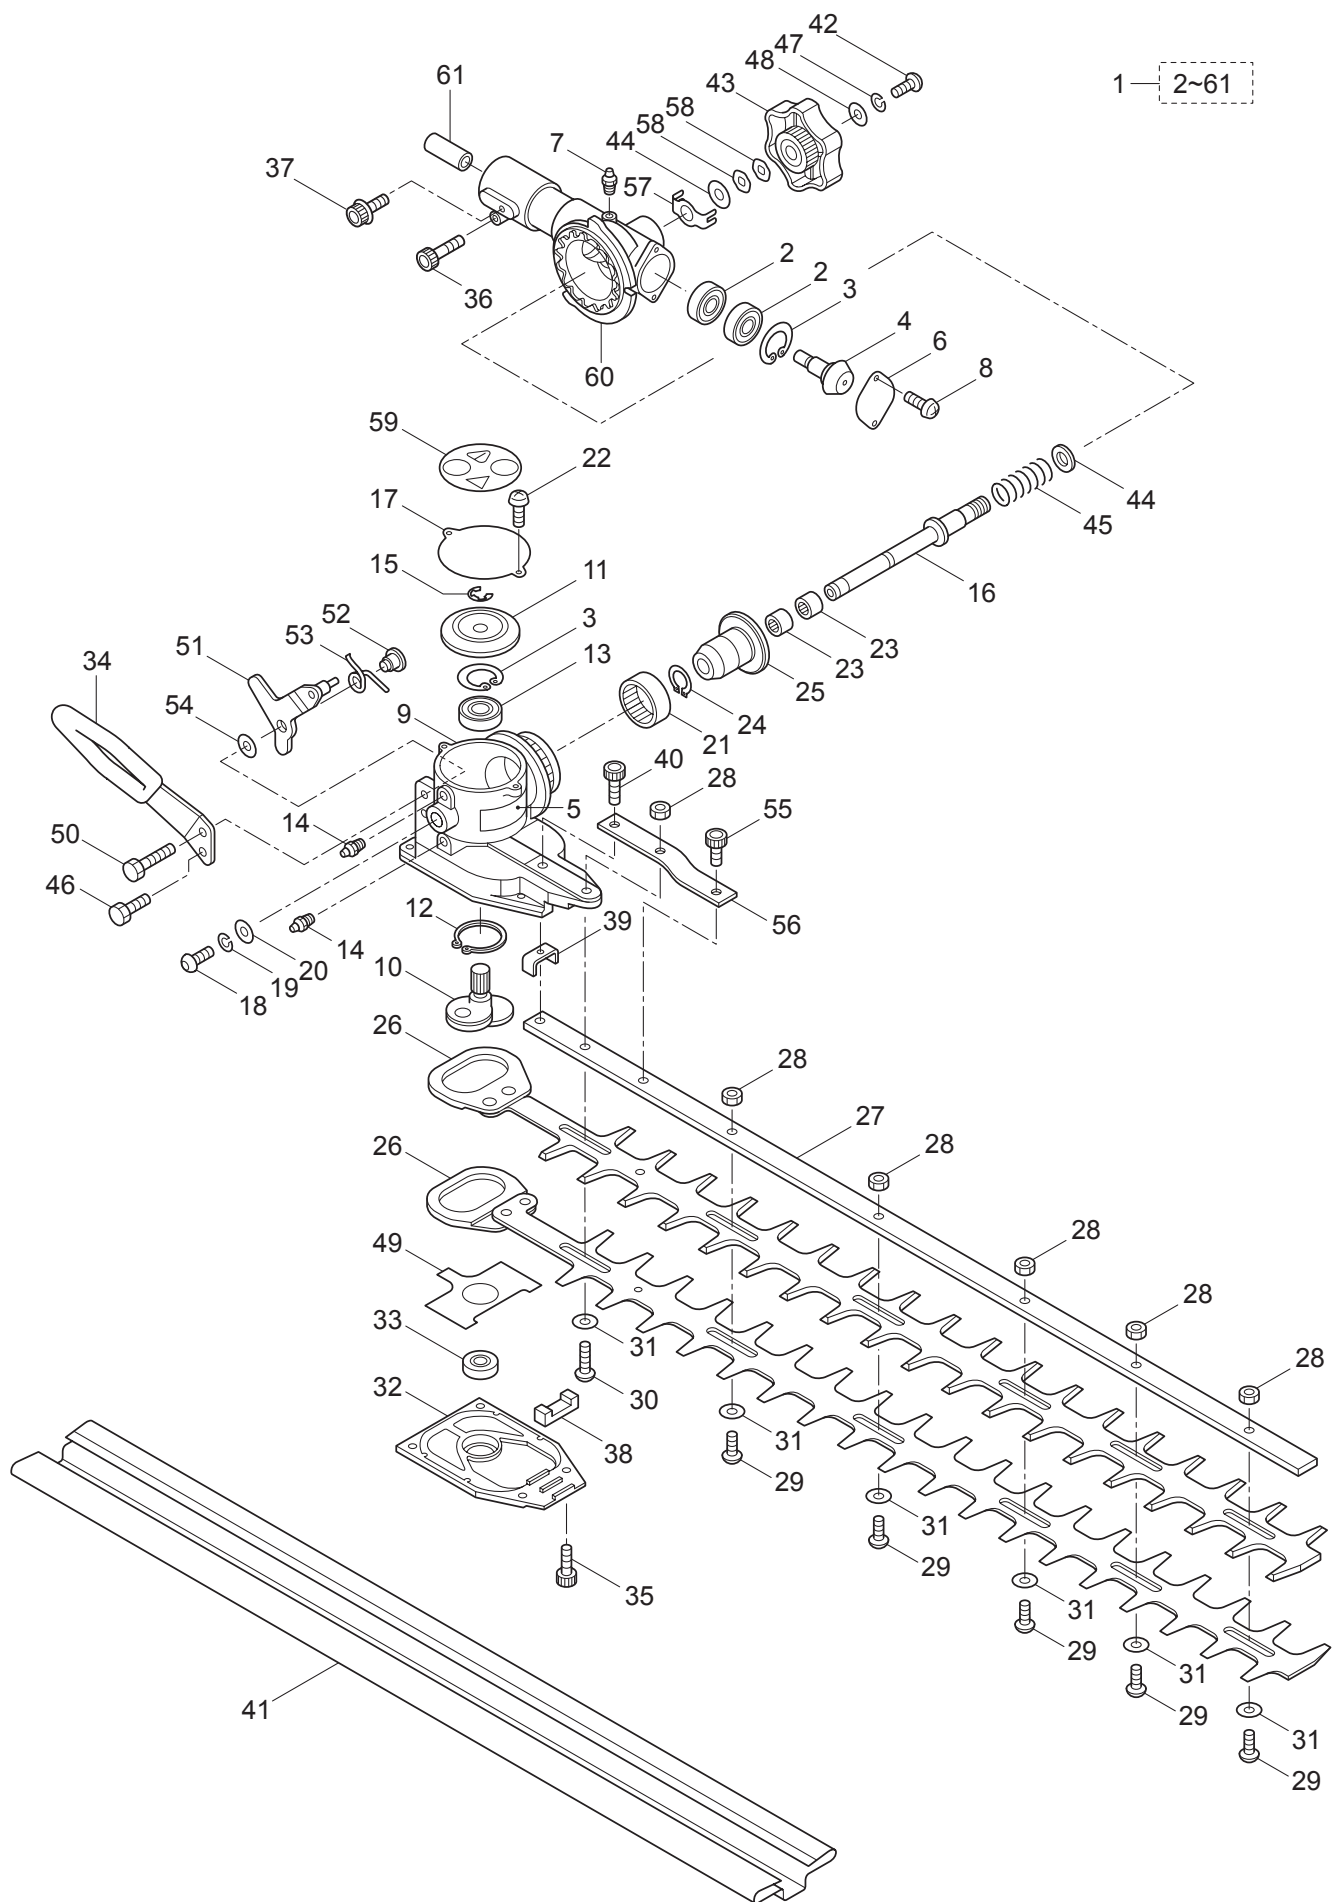

2. EH23DSL
BLADE

Ref. No.	Part No.	Part Name	Q'ty	Remarks
2-1	230806	Blade Ass'y (24)	1	Incl.2-61
2-2	407313	Bearing	2	
2-3	631757	Snap Ring	2	RTW26
2-4	407314	Bevel Gear	1	
2-5	223925	Label	1	Grease up
2-6	407315	Cover	1	
2-7	580766	Grease Nipple	1	M6
2-8	631753	Screw	2	M4x8
2-9	407316	Gearcase	1	
2-10	407317	Crankshaft	1	
2-11	407318	Bevel Gear	1	
2-12	631759	Snap Ring	1	STW28
2-13	582443	Bearing	1	#6000 2RS
2-14	580766	Grease Nipple	2	M6
2-15	631755	Snap Ring	1	ETW6
2-16	407319	Shaft	1	
2-17	407320	Cover	1	
2-18	407321	Screw	1	M6x16
2-19	631749	Spring Washer	1	M6
2-20	582436	Washer	1	M6
2-21	407322	Bearing	1	
2-22	631753	Screw	2	M4x8
2-23	407323	Bearing	2	
2-24	407324	Snap Ring	1	
2-25	407325	Bevel Gear	1	
2-26	407326	Blade	2	
2-27	407327	Guide Plate	1	
2-28	580764	U-Nut	6	M6
2-29	631765	Screw	5	L17
2-30	407328	Screw	1	L26
2-31	991913	Washer	6	
2-32	407329	Low Case	1	
2-33	631771	Bearing	1	#608 2RS
2-34	407330	Handle	1	
2-35	407331	Bolt	4	M5x14
2-36	631777	Cap Screw	1	M5x12
2-37	631778	Cap Screw	1	M5x25
2-38	407332	Felt	1	
2-39	407333	Plate	1	
2-40	407334	Bolt	1	M5x16
2-41	407335	Cover of Blade	1	
2-42	407336	Screw	1	M6x12
2-43	407337	Knob	1	
2-44	407338	Washer	2	
2-45	407339	Spring	1	

2. EH23DSL
BLADE

Ref. No.	Part No.	Part Name	Q'ty	Remarks
2-46	631770	Screw	1	M6x12
2-47	631749	Spring Washer	1	M6
2-48	582436	Washer	1	M6
2-49	407340	Plate	1	
2-50	407341	Bolt	1	M6x25
2-51	407342	Lever	1	
2-52	407343	Bush	1	
2-53	407344	Spring	1	
2-54	646471	Washer	1	
2-55	407345	Bolt	1	M5x8
2-56	407346	Reinforcing Plate	1	
2-57	407347	Plate	1	
2-58	407348	Washer, Wave	2	
2-59	407349	Label	1	
2-60	407312	Joint Case	1	
2-61	631779	Joint	1	