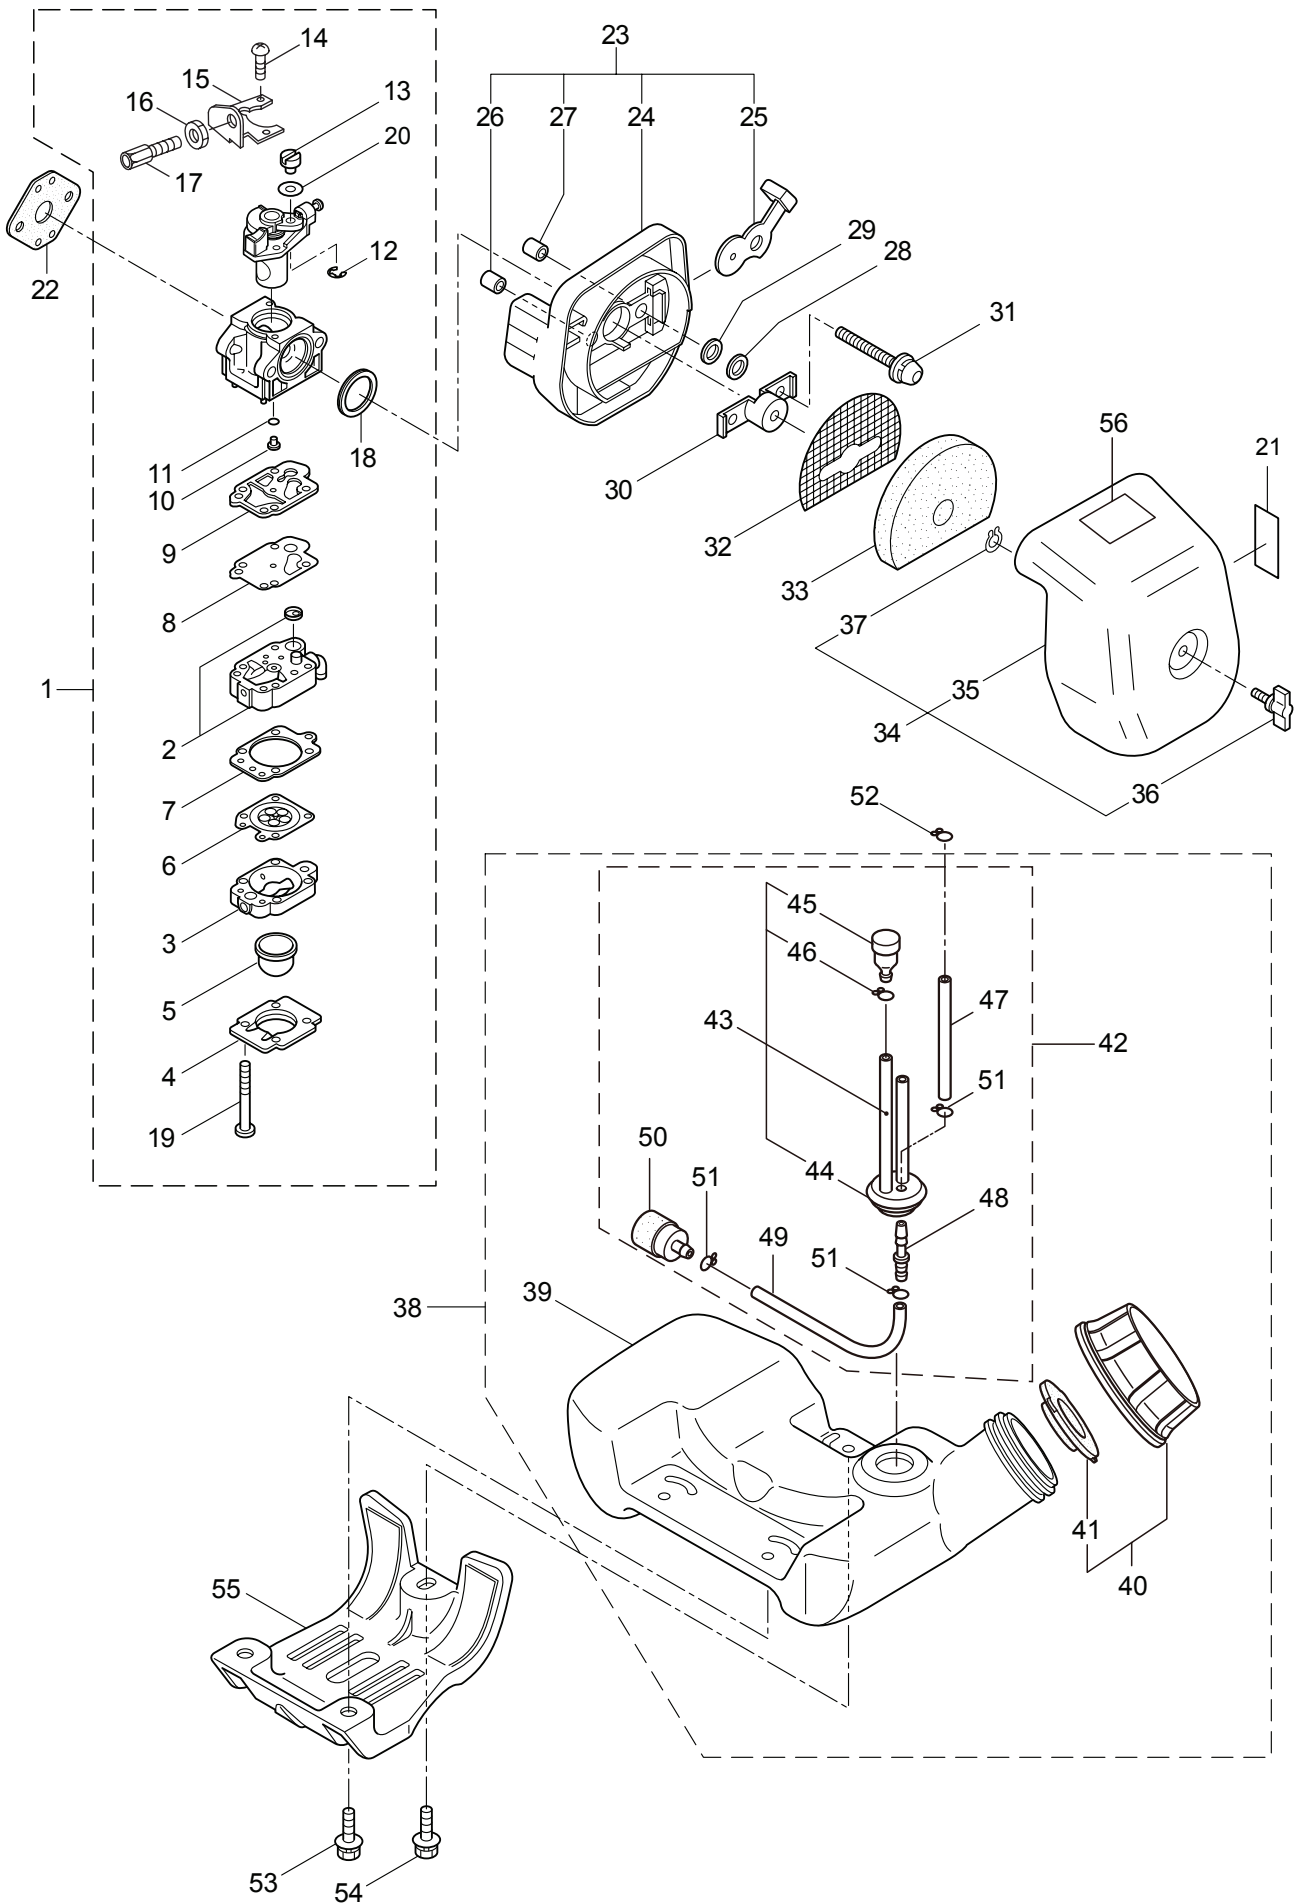

4. EH23DSL
CARBURETOR, FUEL TANK

Ref. No.	Part No.	Part Name	Q'ty	Remarks
4-1	286703	Carburetor Ass'y	1	Incl.2-20 New gasket required
4-2	264155	Pump Body	1	
4-3	262991	Purge Body	1	
4-4	262992	Cover Plate	1	
4-5	261874	Primer Bulb	1	
4-6	283905	Diaphragm, Meterring	1	
4-7	262993	Gasket	1	
4-8	262994	Diaphragm,Fuel Pump	1	
4-9	282576	Gasket	1	
4-10	281487	Main Jet	1	#37
4-11	261871	O-Ring	1	
4-12	261876	E-Ring	1	
4-13	261658	Swivel	1	
4-14	261875	Screw	2	
4-15	264677	Bracket	1	
4-16	261878	Nut	1	
4-17	263994	Adapter	1	
4-18	261657	Packing	1	
4-19	262996	Screw	4	
4-20	264678	Washer	1	
4-21	261352	Label	1	Choke
4-22	261864	Gasket	1	
4-23	268055	Air Filter Case Ass'y	1	Incl.24-27
4-24	268056	Air Filter Case	1	
4-25	268057	Valve	1	
4-26	268157	Sleeve	1	5.5x7.1x6L
4-27	268412	Sleeve	1	5.5x7.1x6.6L
4-28	263345	Packing	1	7.2x11xt1.3
4-29	263942	Washer	1	7.2x12xt0.15
4-30	263815	Stay	1	
4-31	264016	Cap Screw	2	M5x60
4-32	265026	Screen	1	
4-33	265027	Foam Element	1	
4-34	268058	Air Filter Cover Ass'y	1	Incl.35-37
4-35	268059	Air Filter Cover	1	
4-36	281438	Knob	1	
4-37	261734	Snap Ring	1	#5
4-38	289030	Fuel Tank Ass'y	1	Incl.39-51
4-39	285048	Fuel Tank	1	
4-40	289043	Fuel Tank Cap Ass'y	1	Incl.41
4-41	287058	Gasket	1	
4-42	289031	Fuel Pipe Pick-up Ass'y	1	Incl.43-51
4-43	289032	Fuel Pipe Ass'y	1	Incl.44-46
4-44	268065	Grommet	1	
4-45	261590	Breather	1