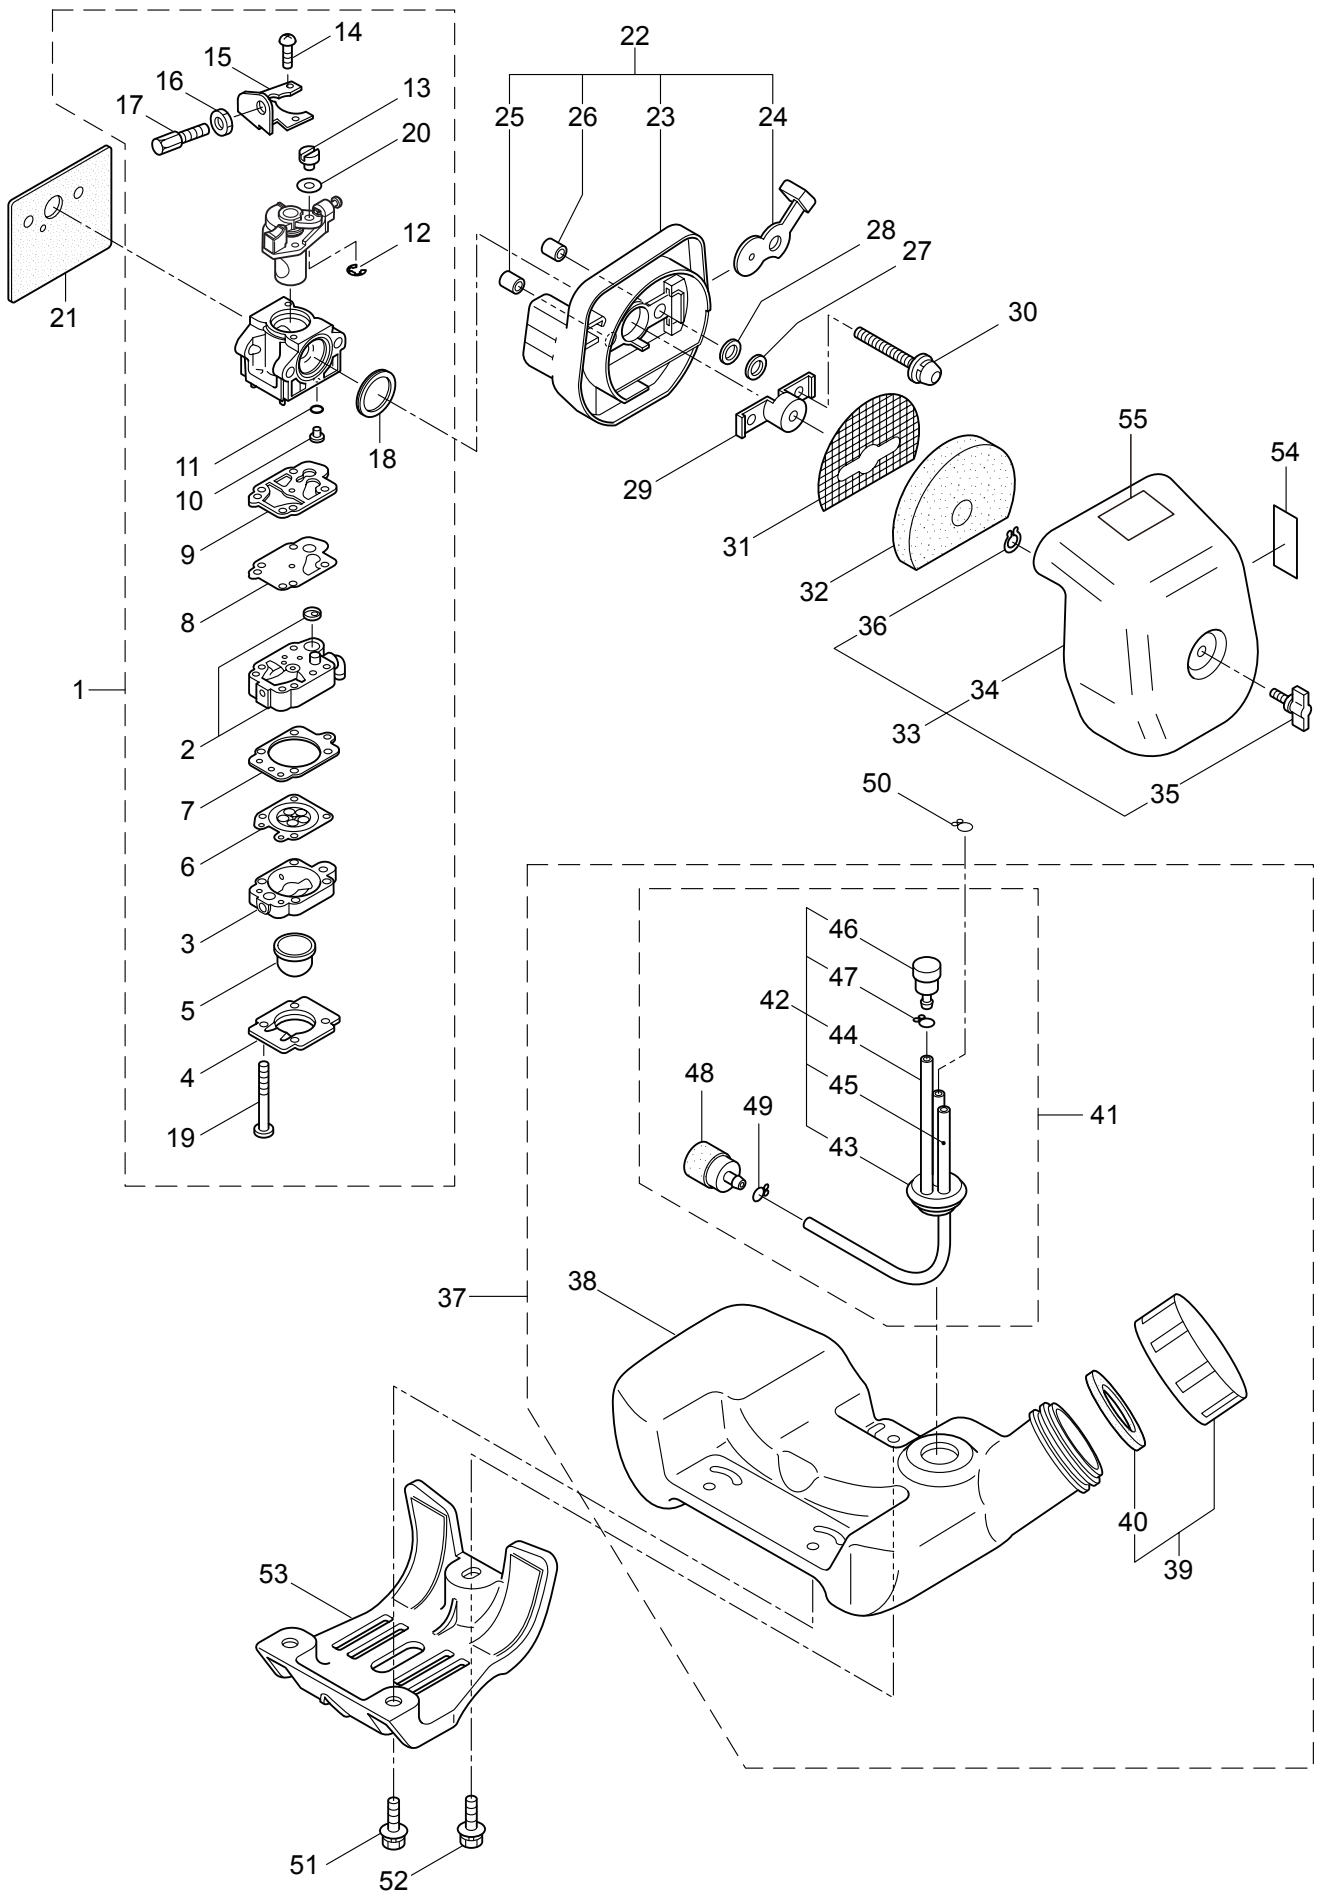

4. ED2621CA
CARBURETOR, FUEL TANK

Ref. No.	Part No.	Part Name	Q'ty	Remarks
4-1	283898	Carburetor Ass'y	1	Incl.2-20
4-2	264155	Pump Body	1	
4-3	262991	Purge Body	1	
4-4	262992	Cover Plate	1	
4-5	261874	Primer Bulb	1	
4-6	283905	Diaphragm, Meterring	1	
4-7	262993	Gasket	1	
4-8	262994	Diaphragm,Fuel Pump	1	
4-9	282576	Gasket	1	
4-10	281487	Main Jet	1	#37
4-11	261871	O-Ring	1	
4-12	261876	E-Ring	1	
4-13	261658	Swivel	1	
4-14	261875	Screw	2	
4-15	264677	Bracket	1	
4-16	261878	Nut	1	
4-17	263994	Adapter	1	
4-18	261657	Packing	1	
4-19	262996	Screw	4	
4-20	264678	Washer	1	
4-21	269762	Gasket	1	
4-22	268055	Air Filter Case Ass'y	1	Incl.23-26
4-23	268056	Air Filter Case	1	
4-24	268057	Valve	1	
4-25	268157	Sleeve	1	5.5x7.1x6L
4-26	268412	Sleeve	1	5.5x7.1x6.6L
4-27	263345	Packing	1	7.2x11xt1.3
4-28	263942	Washer	1	7.2x12xt0.15
4-29	263815	Stay	1	
4-30	264016	Cap Screw	2	M5x60
4-31	265026	Screen	1	
4-32	265027	Foam Element	1	
4-33	268058	Air Filter Cover Ass'y	1	Incl.34-36
4-34	268059	Air Filter Cover	1	
4-35	281438	Knob	1	
4-36	261734	Snap Ring	1	#5
4-37	285226	Fuel Tank Ass'y	1	Incl.38-49
4-38	284820	Fuel Tank	1	
4-39	281565	Fuel Tank Cap Ass'y	1	Incl.40
4-40	269377	Gasket	1	
4-41	282538	Fuel Pipe Pick-up Ass'y	1	Incl.42-49
4-42	282539	Fuel Pipe Ass'y	1	Incl.43-47
4-43	268065	Grommet	1	
4-44	282541	Return Pipe	1	3x6x151L
4-45	261690	Fuel Pipe	1	160L