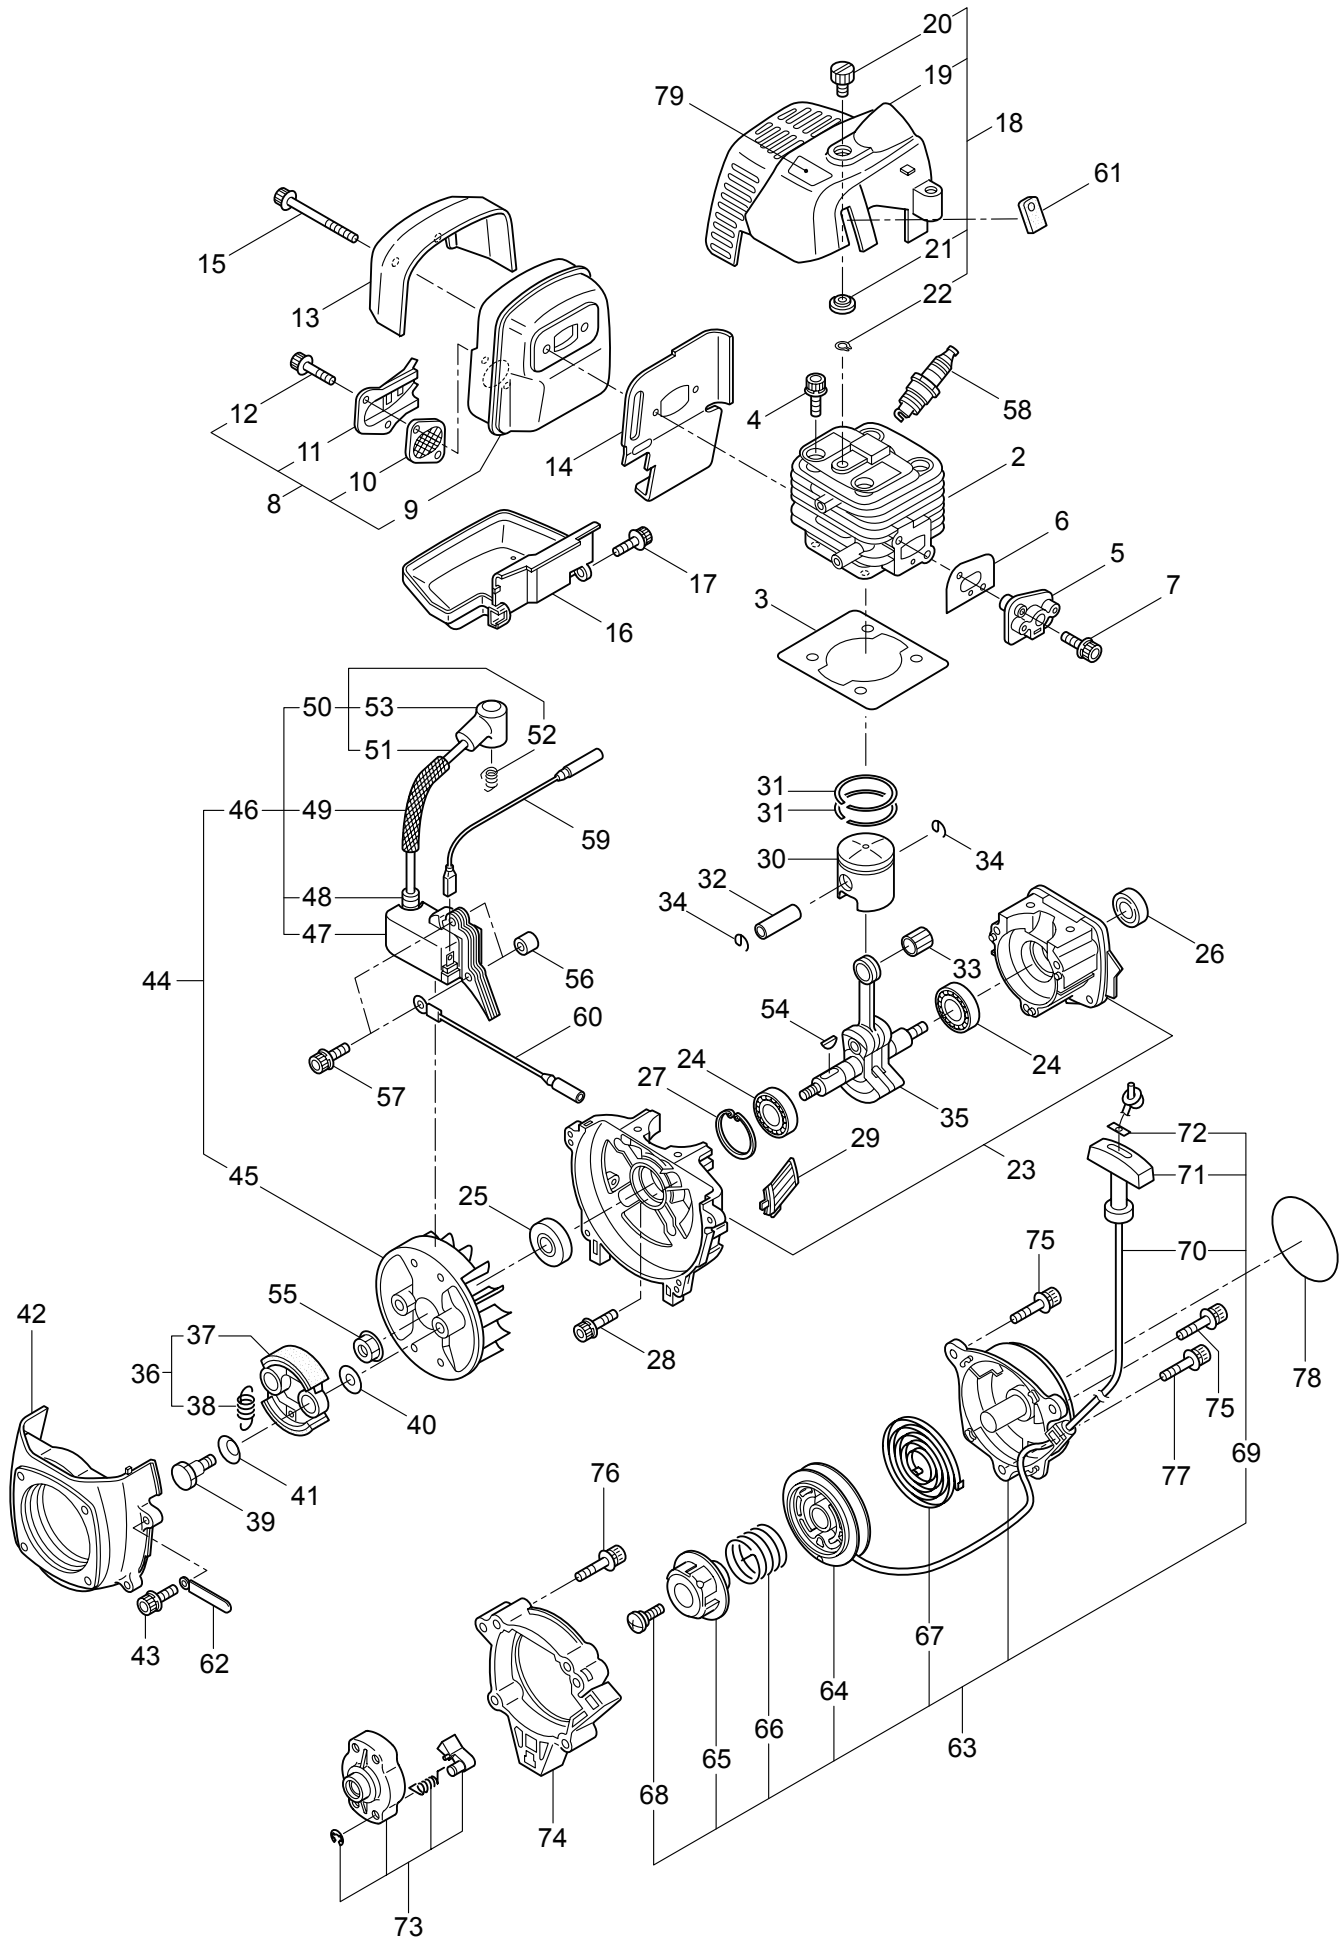

1. ED2621CA
MAIN BODY

Ref. No.	Part No.	Part Name	Q'ty	Remarks
1-46	216056	Blade Shaft	1	
1-47	227101	Gear Set	1	
1-48	210554	Bearing	1	#608
1-49	219077	Gearcase	1	
1-50	261246	Cap Screw	1	M5x25
1-51	210560	Bearing	1	#609
1-52	140268	Bearing	1	#609Z
1-53	140269	Snap Ring	1	WR9
1-54	140270	Snap Ring	1	#24
1-55	089101	Bolt	1	M8x10
1-56	216062	Cutting Blade	1	50x195xt3.2

3. ED2621CA ENGINE

Ref. No.	Part No.	Part Name	Q'ty	Remarks
3-46	283705	Ignition Coil Ass'y	1	Incl.47-53
3-47	283730	Coil	1	
3-48	261072	Cap	1	
3-49	283731	Tube	1	
3-50	283732	Spark Plug Wire Ass'y	1	Incl.51-53
3-51	283733	Spark Plug Wire	1	
3-52	261075	Connector	1	
3-53	261074	Plug Boot	1	
3-54	261076	Woodruff Key	1	3x10
3-55	261417	Nut,Rotor	1	M8
3-56	280381	Spacer	2	
3-57	261256	Cap Screw	2	M4x25
3-58	261200	Spark Plug	1	NGK BPM6Y
3-59	261772	Lead	1	
3-60	268044	Lead	1	
3-61	269189	Grommet	1	
3-62	264588	Clamp	1	
3-63	283477	Recoil Ass'y	1	Incl.64-72
3-64	283504	Reel	1	
3-65	283505	Cam Plate	1	
3-66	283506	Spring	1	
3-67	280931	Spiral Spring	1	
3-68	267213	Screw	1	
3-69	283578	Starter Rope Ass'y	1	Incl.70-72
3-70	283579	Starter Rope	1	
3-71	261725	Starter Grip	1	
3-72	283511	Rope Stopper	1	
3-73	283575	Starter Pawl Ass'y	1	
3-74	284698	Adapter Ass'y	1	
3-75	283391	Cap Screw	2	M4x20
3-76	265726	Cap Screw	4	M4x16
3-77	282096	Cap Screw	1	M4x16
3-78	283944	Label	1	
3-79	282558	Label	1	