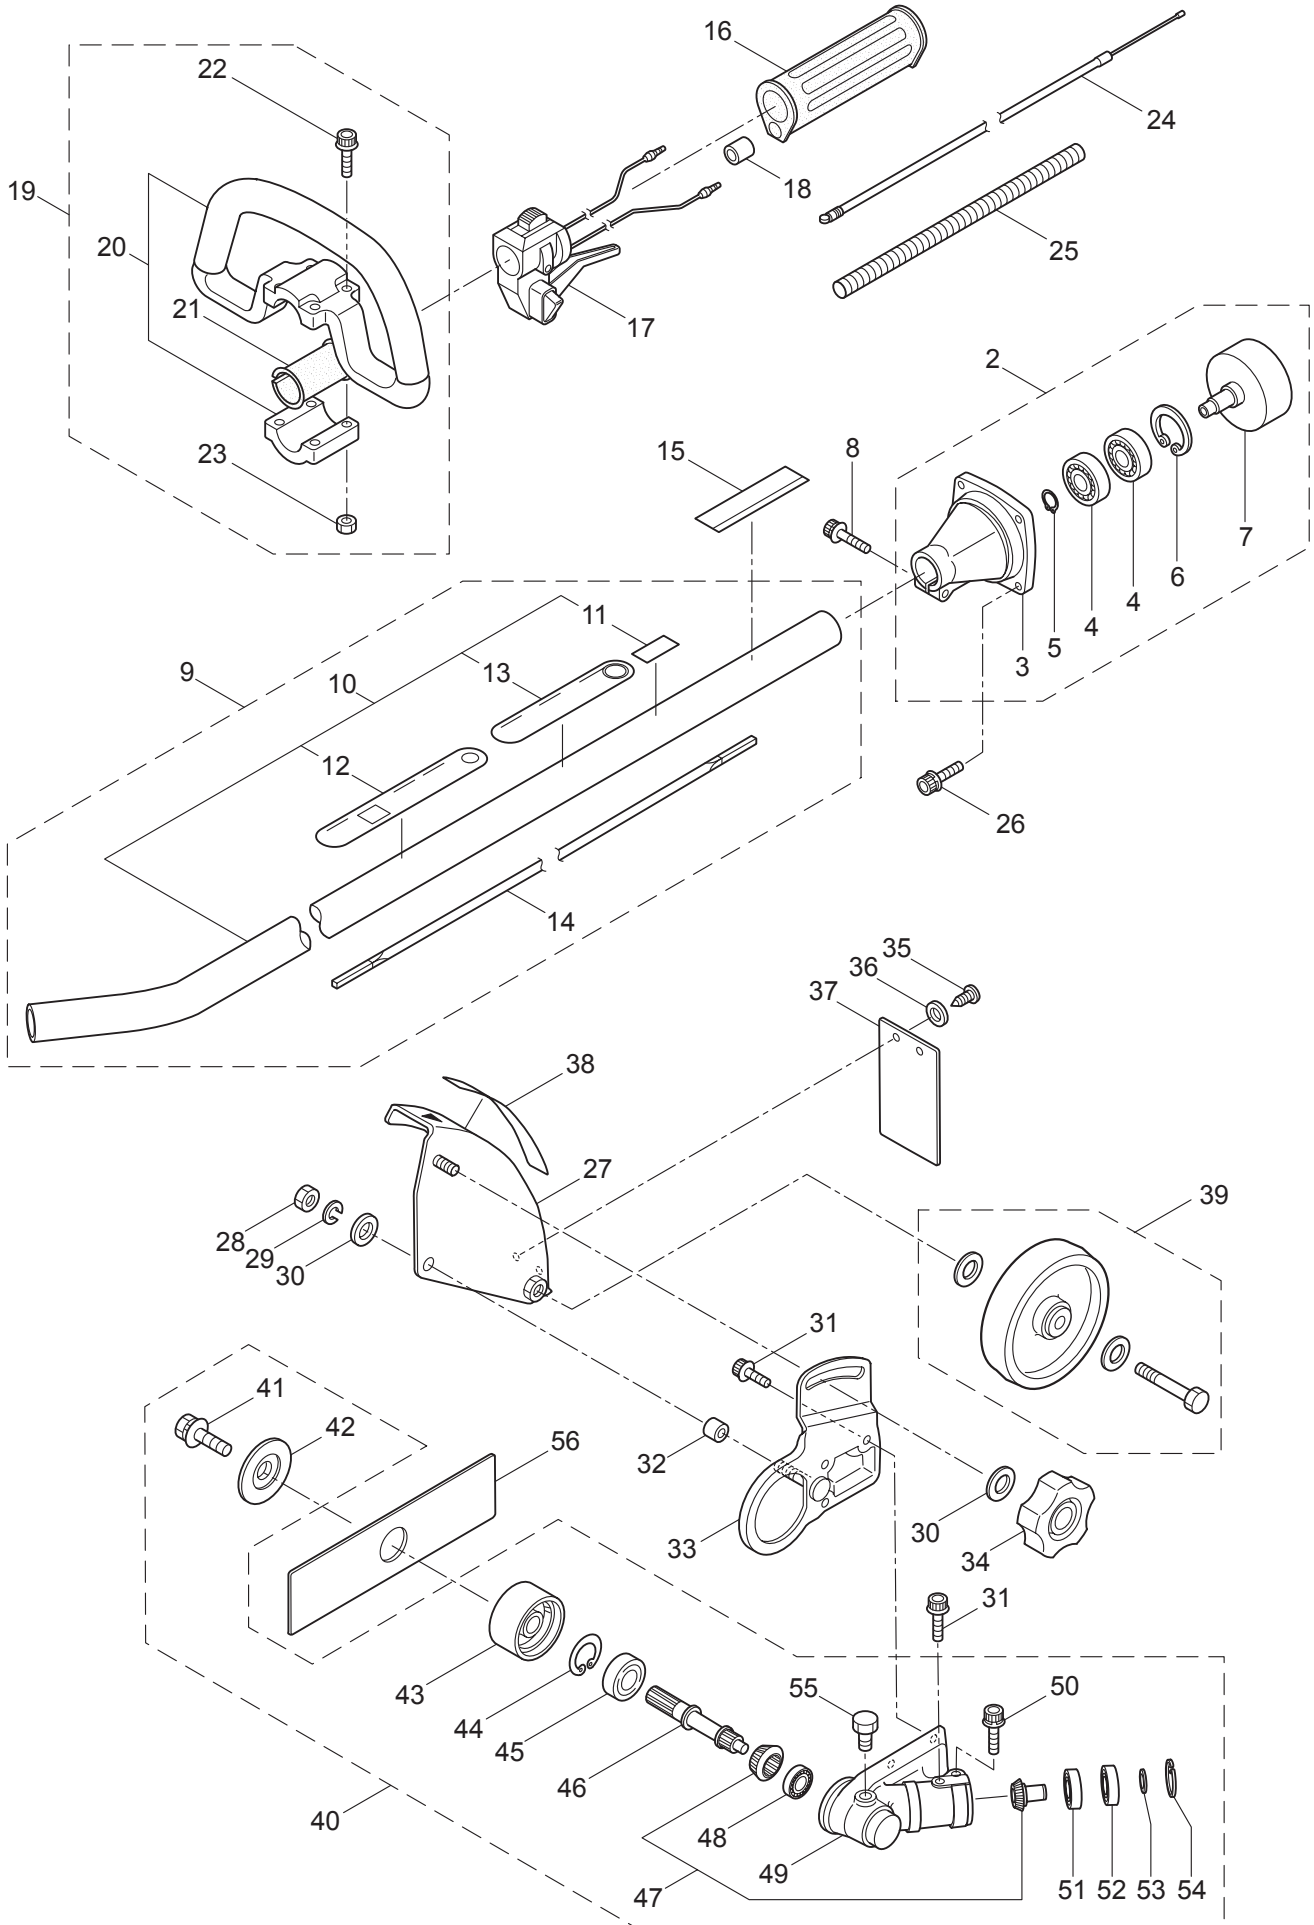

MARUYAMA

ILLUSTRATED PARTS LIST

ED2621CA

EDGER

ED2621CA
EDGER
PART #522796 06/2009

Maruyama. *E x t r a o r d i n a r y .*

1. ED2621CA
MAIN BODY

Ref. No.	Part No.	Part Name	Q'ty	Remarks
1-2	220155	Clutch Case Ass'y	1	Incl.3-7
1-3	220156	Clutch Case	1	
1-4	214161	Bearing	2	#6000ZZ
1-5	014210	Snap Ring	1	#10
1-6	054676	Snap Ring	1	#26
1-7	218588	Clutch Drum	1	
1-8	261246	Cap Screw	1	M5x25
1-9	224556	Driveshaft Kit	1	Incl.10-14
1-10	224557	Driveshaft Tube Ass'y	1	Incl.11-13
1-11	223926	Label	1	Lubricate
1-12	221501	Label	1	Warning
1-13	221502	Label	1	Caution
1-14	224555	Driveshaft	1	
1-15	230822	Label	1	ED2621CA
1-16	215532	Shaft Grip	1	
1-17	221465	Throttle Trigger	1	
1-18	214083	Outer Guide	1	
1-19	215601	Loop Handle Ass'y	1	Incl.20-23
1-20	214982	Loop Handle	1	
1-21	213171	Packing	1	
1-22	215608	Cap Screw	4	M5x30x16
1-23	089846	Nut	4	M5
1-24	213444	Throttle Cable	1	340L
1-25	215403	Plastic Tube	1	
1-26	261250	Cap Screw	4	M5x20
1-27	220158	Shield	1	
1-28	126521	Nut	1	M8
1-29	126232	Spring Washer	1	M8
1-30	127216	Washer	2	M8
1-31	215993	Cap Screw	4	M5x10
1-32	220165	Collar	1	8.2x10x8L
1-33	229572	Plate	1	
1-34	219088	Clamping Knob Ass'y	1	
1-35	086053	Tapping Screw	2	M4x8
1-36	550163	Washer	2	4.3x12xt0.8
1-37	220162	Flap	1	
1-38	221528	Label	1	Caution
1-39	220160	Wheel Ass'y	1	
1-40	220168	Gearcase Ass'y	1	Incl.41-55
1-41	215610	Bolt	1	M8x22,Counterclockwise
1-42	215546	Clamping Washer	1	
1-43	220148	Boss Adapter	1	
1-44	055185	Snap Ring	1	#28
1-45	212999	Bearing	1	#6001 2RK

1. ED2621CA
MAIN BODY

Ref. No.	Part No.	Part Name	Q'ty	Remarks
1-46	216056	Blade Shaft	1	
1-47	227101	Gear Set	1	
1-48	210554	Bearing	1	#608
1-49	219077	Gearcase	1	
1-50	261246	Cap Screw	1	M5x25
1-51	210560	Bearing	1	#609
1-52	140268	Bearing	1	#609Z
1-53	140269	Snap Ring	1	WR9
1-54	140270	Snap Ring	1	#24
1-55	089101	Bolt	1	M8x10
1-56	216062	Cutting Blade	1	50x195xt3.2