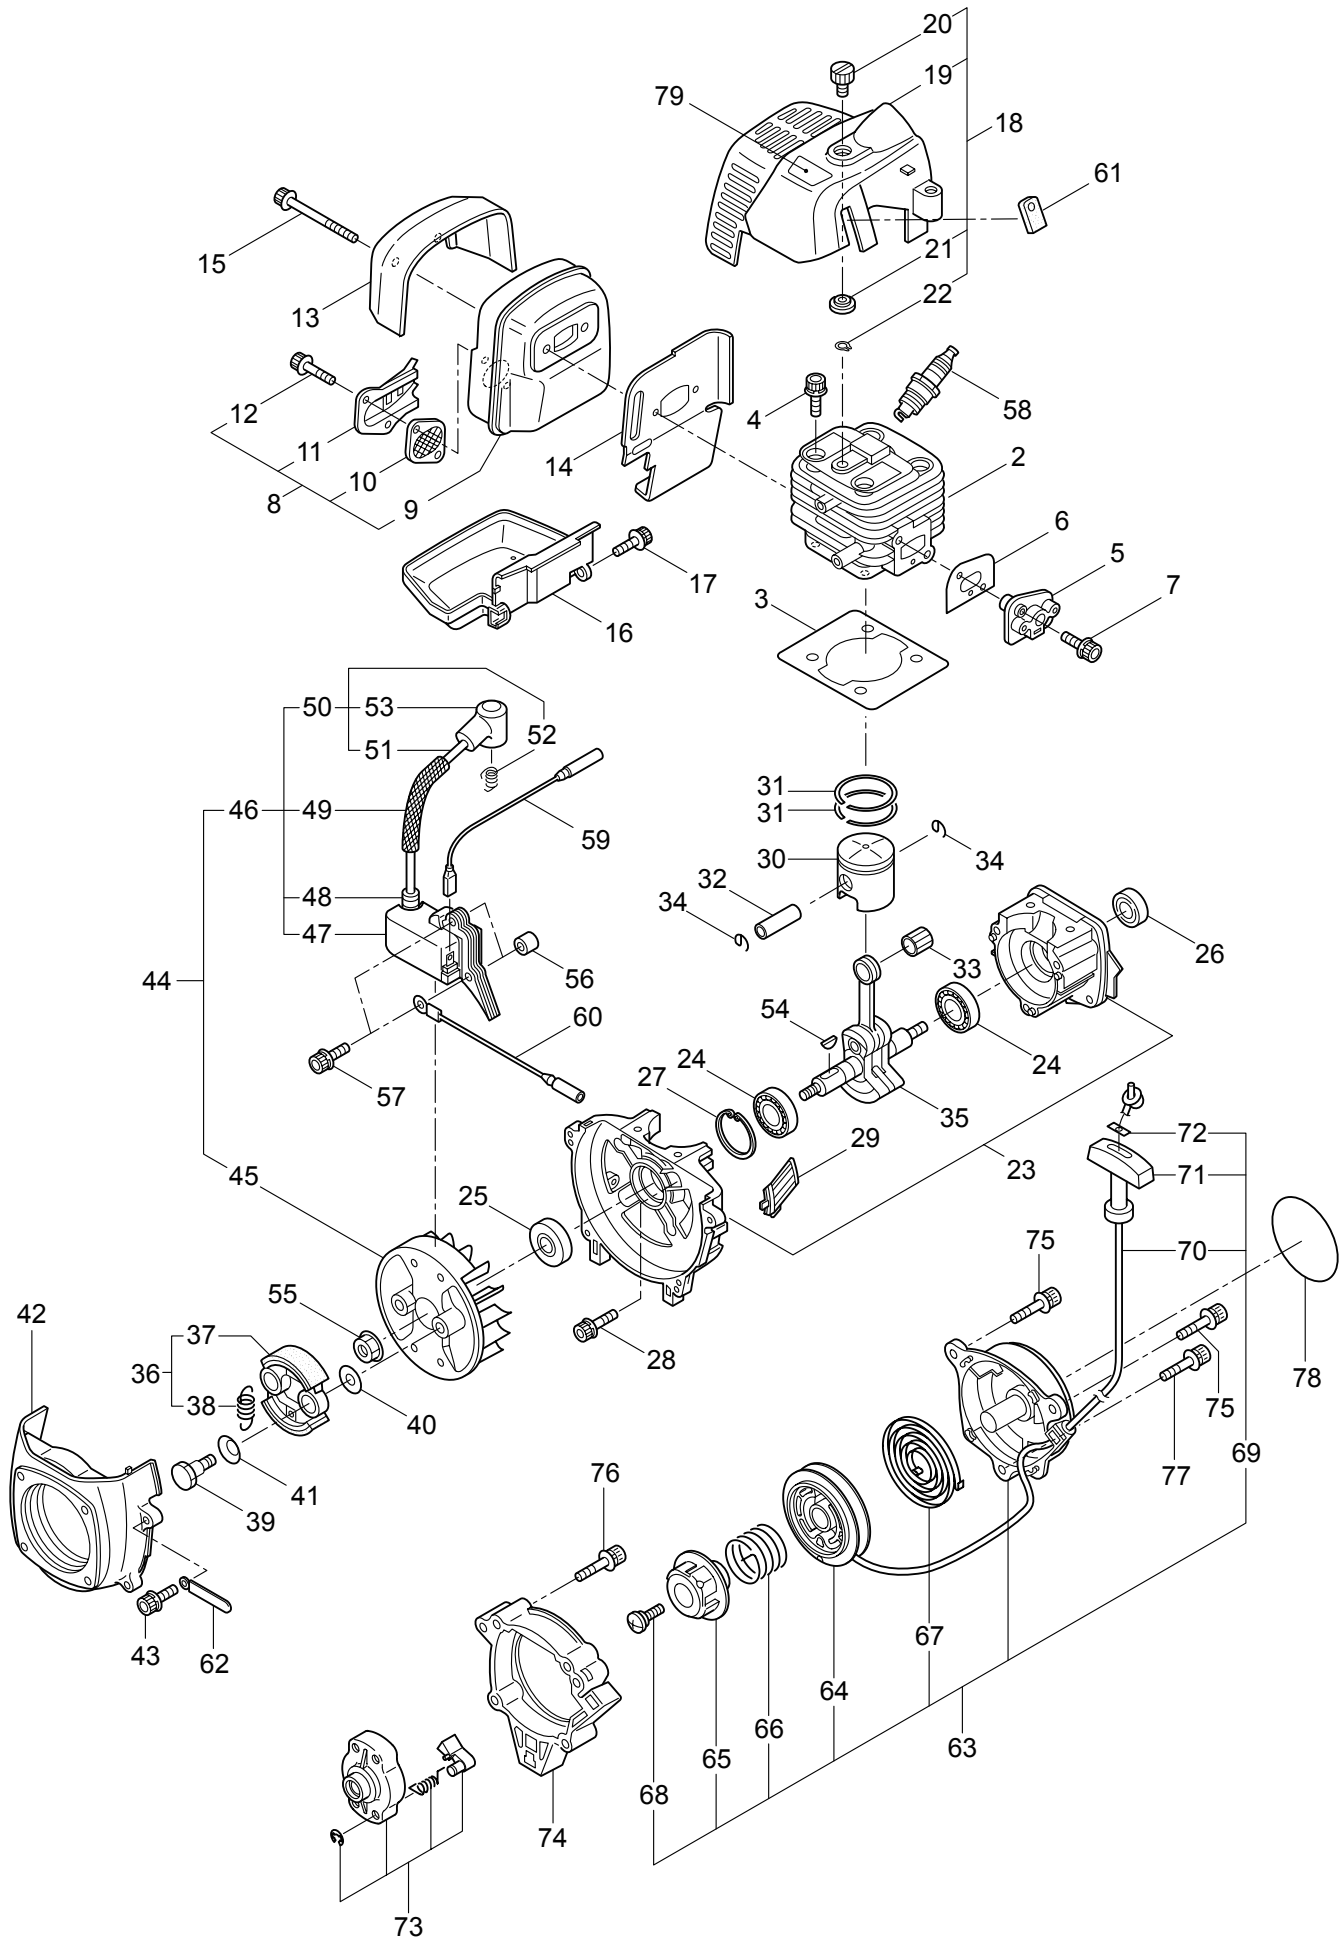

3. ED2621CA
ENGINE

Ref. No.	Part No.	Part Name	Q'ty	Remarks
3-2	283734	Cylinder	1	
3-3	283783	Gasket	1	
3-4	261250	Cap Screw	4	M5x20
3-5	269144	Insulator	1	New gasket required
3-6	267049	Gasket	1	
3-7	265924	Cap Screw	2	M5x25
3-8	282208	Muffler Ass'y	1	Incl.9-12
3-9	282209	Muffler Comp.	1	
3-10	267056	Spark Arrester	1	
3-11	268171	Muffler Tail	1	
3-12	265107	Cap Screw	2	M4x10
3-13	284071	Holder	1	
3-14	283940	Gasket	1	
3-15	266402	Cap Screw	2	M5x55
3-16	281435	Under Cover	1	
3-17	267191	Cap Screw	1	M5x16
3-18	281742	Top Cover Ass'y	1	Incl.19-22
3-19	281434	Top Cover	1	
3-20	261018	Knob	1	
3-21	261020	Spacer	1	
3-22	261734	Snap Ring	1	#5
3-23	268241	Crankcase	1	
3-24	261491	Bearing	2	#6001C3
3-25	261492	Oil Seal	1	ISCD12287
3-26	261386	Oil Seal	1	ISCD12227
3-27	055185	Snap Ring	1	#28
3-28	261612	Cap Screw	3	M5x30
3-29	281442	Screen	1	
3-30	268247	Piston	1	
3-31	261496	Piston Ring	2	(2)Required
3-32	261497	Piston Pin	1	
3-33	261037	Bearing,Needle	1	KBK8x11x11.8x1
3-34	261576	Clip,Piston	2	
3-35	265197	Crankshaft/Conn.Rod Ass'y	1	
3-36	267327	Clutch Ass'y	1	Incl.37,38
3-37	267342	Clutch Shoe	2	(2)required
3-38	267345	Spring,Clutch	1	
3-39	264505	Bolt	2	
3-40	261189	Washer	2	6x16.5x1.2
3-41	261777	Wave Washer	2	
3-42	281433	Fan Cover	1	
3-43	261250	Cap Screw	4	M5x20
3-44	283729	Magneto Ass'y	1	Incl.45-53
3-45	268253	Rotor/Fan	1