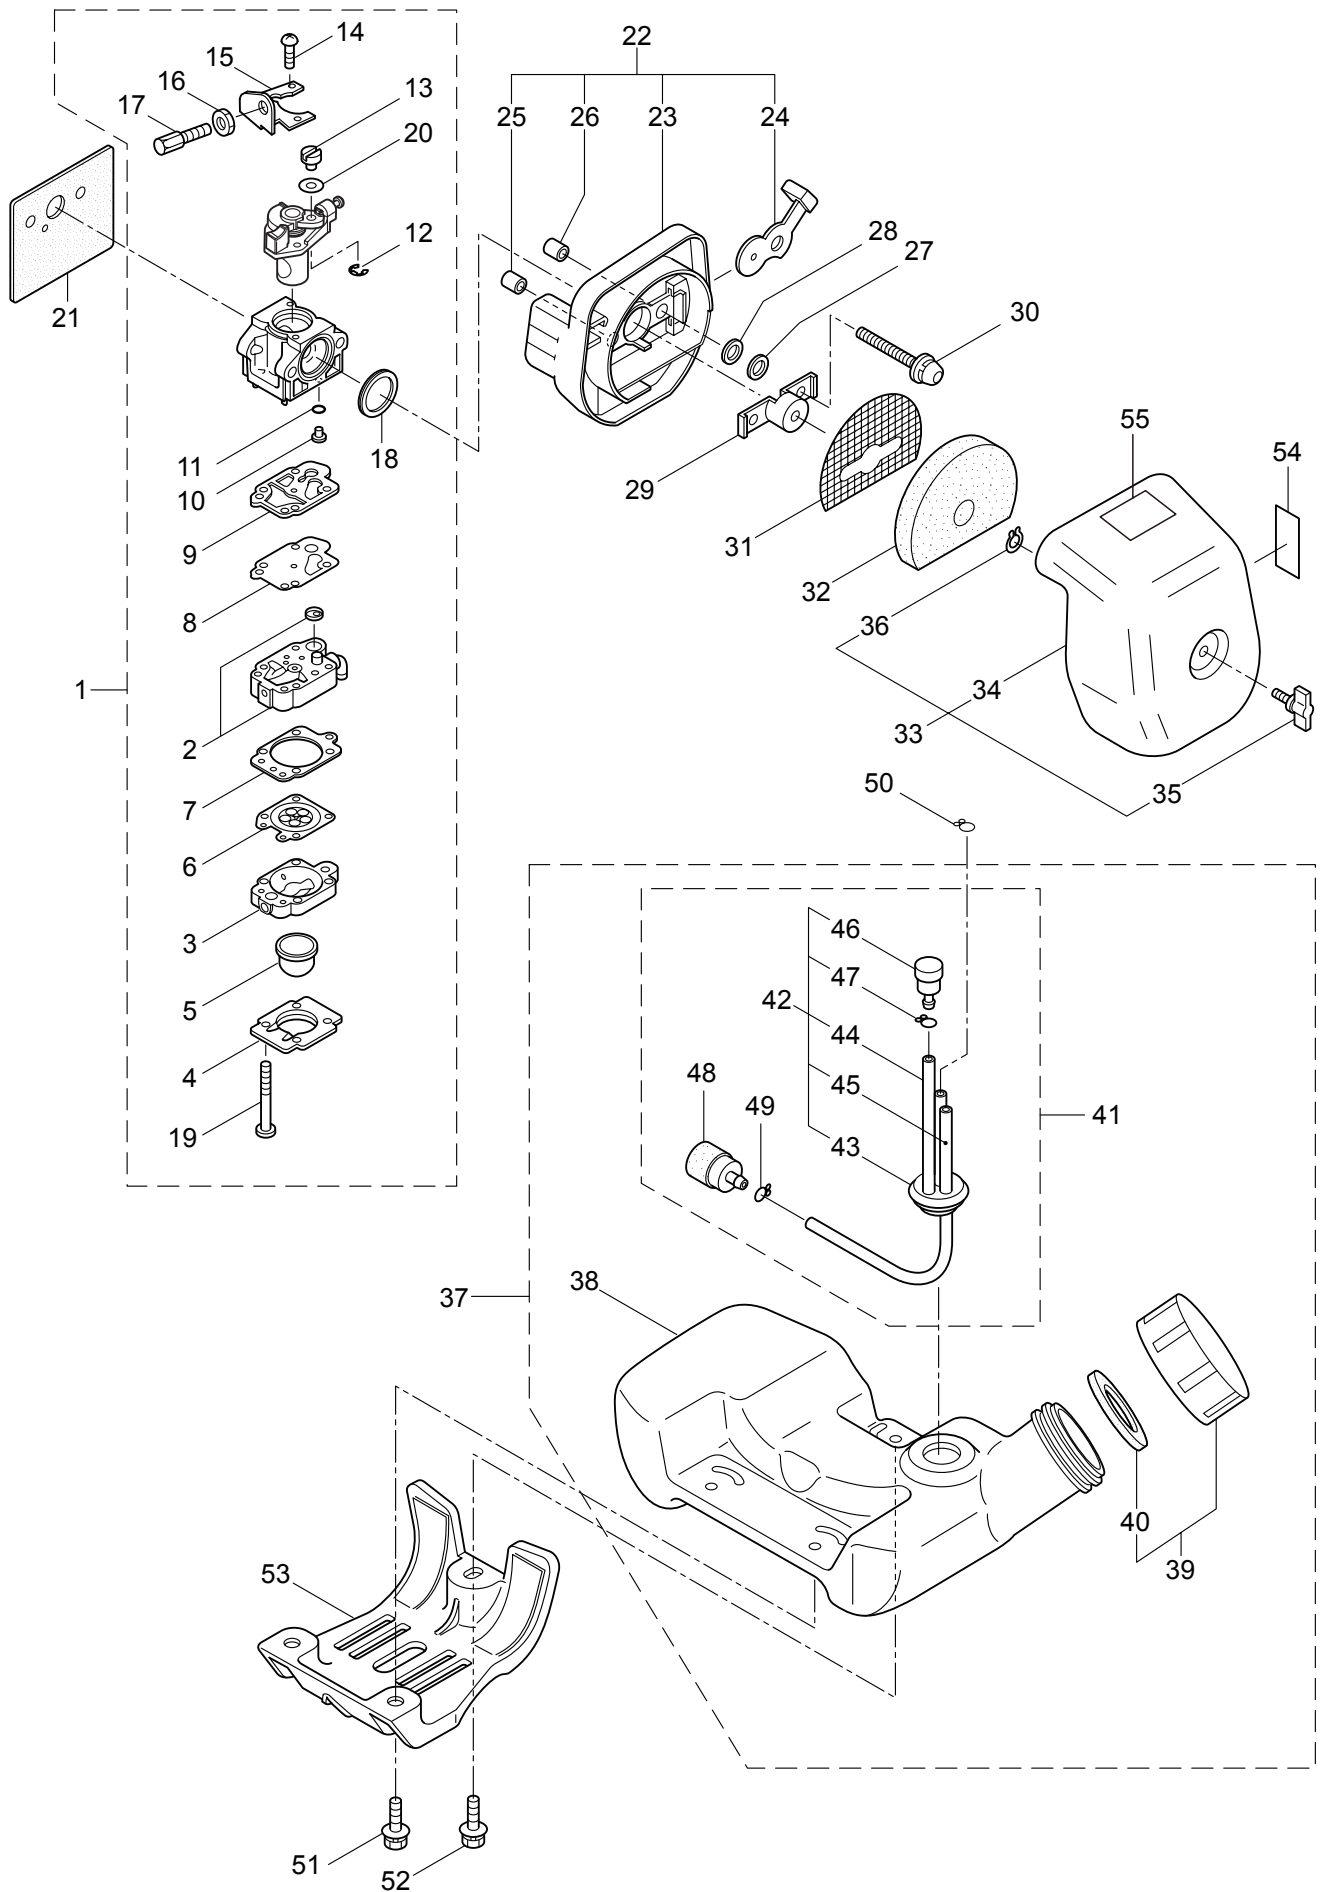

4. ED2621CA
CARBURETOR, FUEL TANK

Ref. No.	Part No.	Part Name	Q'ty	Remarks
4-46	261590	Breather	1	
4-47	261117	Clip	1	
4-48	264653	Filter Ass'y	1	
4-49	261117	Clip	1	
4-50	261117	Clip	1	
4-51	281714	Cap Screw	2	M5x20
4-52	281715	Cap Screw	1	M5x20
4-53	281441	Stand	1	
4-54	261352	Label	1	Choke
4-55	285188	Label	1