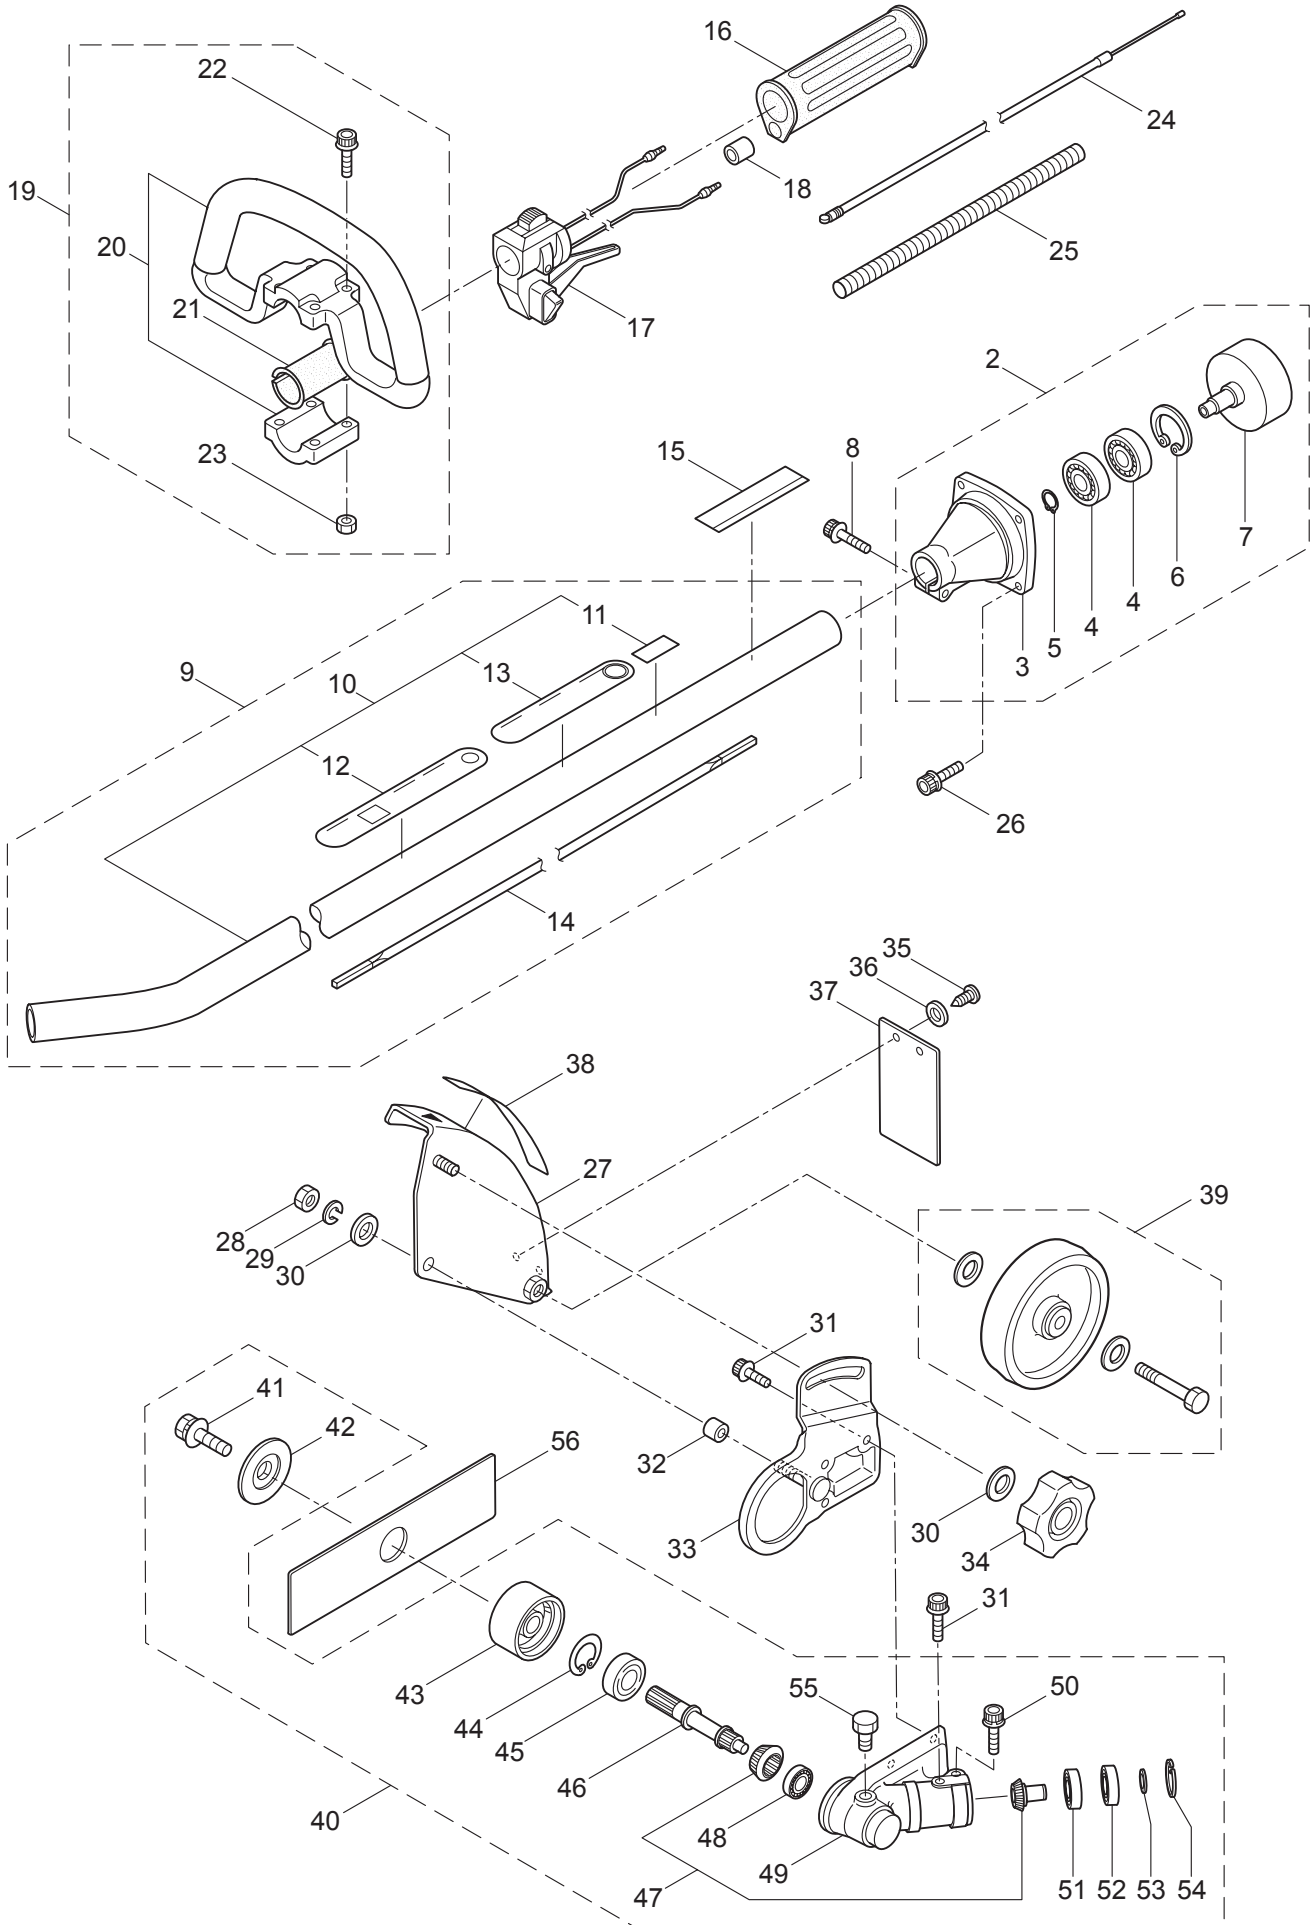

MARUYAMA

ILLUSTRATED PARTS LIST

ED2621CA

EDGER

ED2621CA
EDGER
PART #522796 06/2009

Maruyama. *E x t r a o r d i n a r y .*

1. ED2621CA
MAIN BODY

Ref. No.	Part No.	Part Name	Q'ty	Remarks
1-2	220155	Clutch Case Ass'y	1	Incl.3-7
1-3	220156	Clutch Case	1	
1-4	214161	Bearing	2	#6000ZZ
1-5	014210	Snap Ring	1	#10
1-6	054676	Snap Ring	1	#26
1-7	218588	Clutch Drum	1	
1-8	261246	Cap Screw	1	M5x25
1-9	224556	Driveshaft Kit	1	Incl.10-14
1-10	224557	Driveshaft Tube Ass'y	1	Incl.11-13
1-11	223926	Label	1	Lubricate
1-12	221501	Label	1	Warning
1-13	221502	Label	1	Caution
1-14	224555	Driveshaft	1	
1-15	230822	Label	1	ED2621CA
1-16	215532	Shaft Grip	1	
1-17	221465	Throttle Trigger	1	
1-18	214083	Outer Guide	1	
1-19	215601	Loop Handle Ass'y	1	Incl.20-23
1-20	214982	Loop Handle	1	
1-21	213171	Packing	1	
1-22	215608	Cap Screw	4	M5x30x16
1-23	089846	Nut	4	M5
1-24	213444	Throttle Cable	1	340L
1-25	215403	Plastic Tube	1	
1-26	261250	Cap Screw	4	M5x20
1-27	220158	Shield	1	
1-28	126521	Nut	1	M8
1-29	126232	Spring Washer	1	M8
1-30	127216	Washer	2	M8
1-31	215993	Cap Screw	4	M5x10
1-32	220165	Collar	1	8.2x10x8L
1-33	229572	Plate	1	
1-34	219088	Clamping Knob Ass'y	1	
1-35	086053	Tapping Screw	2	M4x8
1-36	550163	Washer	2	4.3x12xt0.8
1-37	220162	Flap	1	
1-38	221528	Label	1	Caution
1-39	220160	Wheel Ass'y	1	
1-40	220168	Gearcase Ass'y	1	Incl.41-55
1-41	215610	Bolt	1	M8x22,Counterclockwise
1-42	215546	Clamping Washer	1	
1-43	220148	Boss Adapter	1	
1-44	055185	Snap Ring	1	#28
1-45	212999	Bearing	1	#6001 2RK

1. ED2621CA
MAIN BODY

Ref. No.	Part No.	Part Name	Q'ty	Remarks
1-46	216056	Blade Shaft	1	
1-47	227101	Gear Set	1	
1-48	210554	Bearing	1	#608
1-49	219077	Gearcase	1	
1-50	261246	Cap Screw	1	M5x25
1-51	210560	Bearing	1	#609
1-52	140268	Bearing	1	#609Z
1-53	140269	Snap Ring	1	WR9
1-54	140270	Snap Ring	1	#24
1-55	089101	Bolt	1	M8x10
1-56	216062	Cutting Blade	1	50x195xt3.2