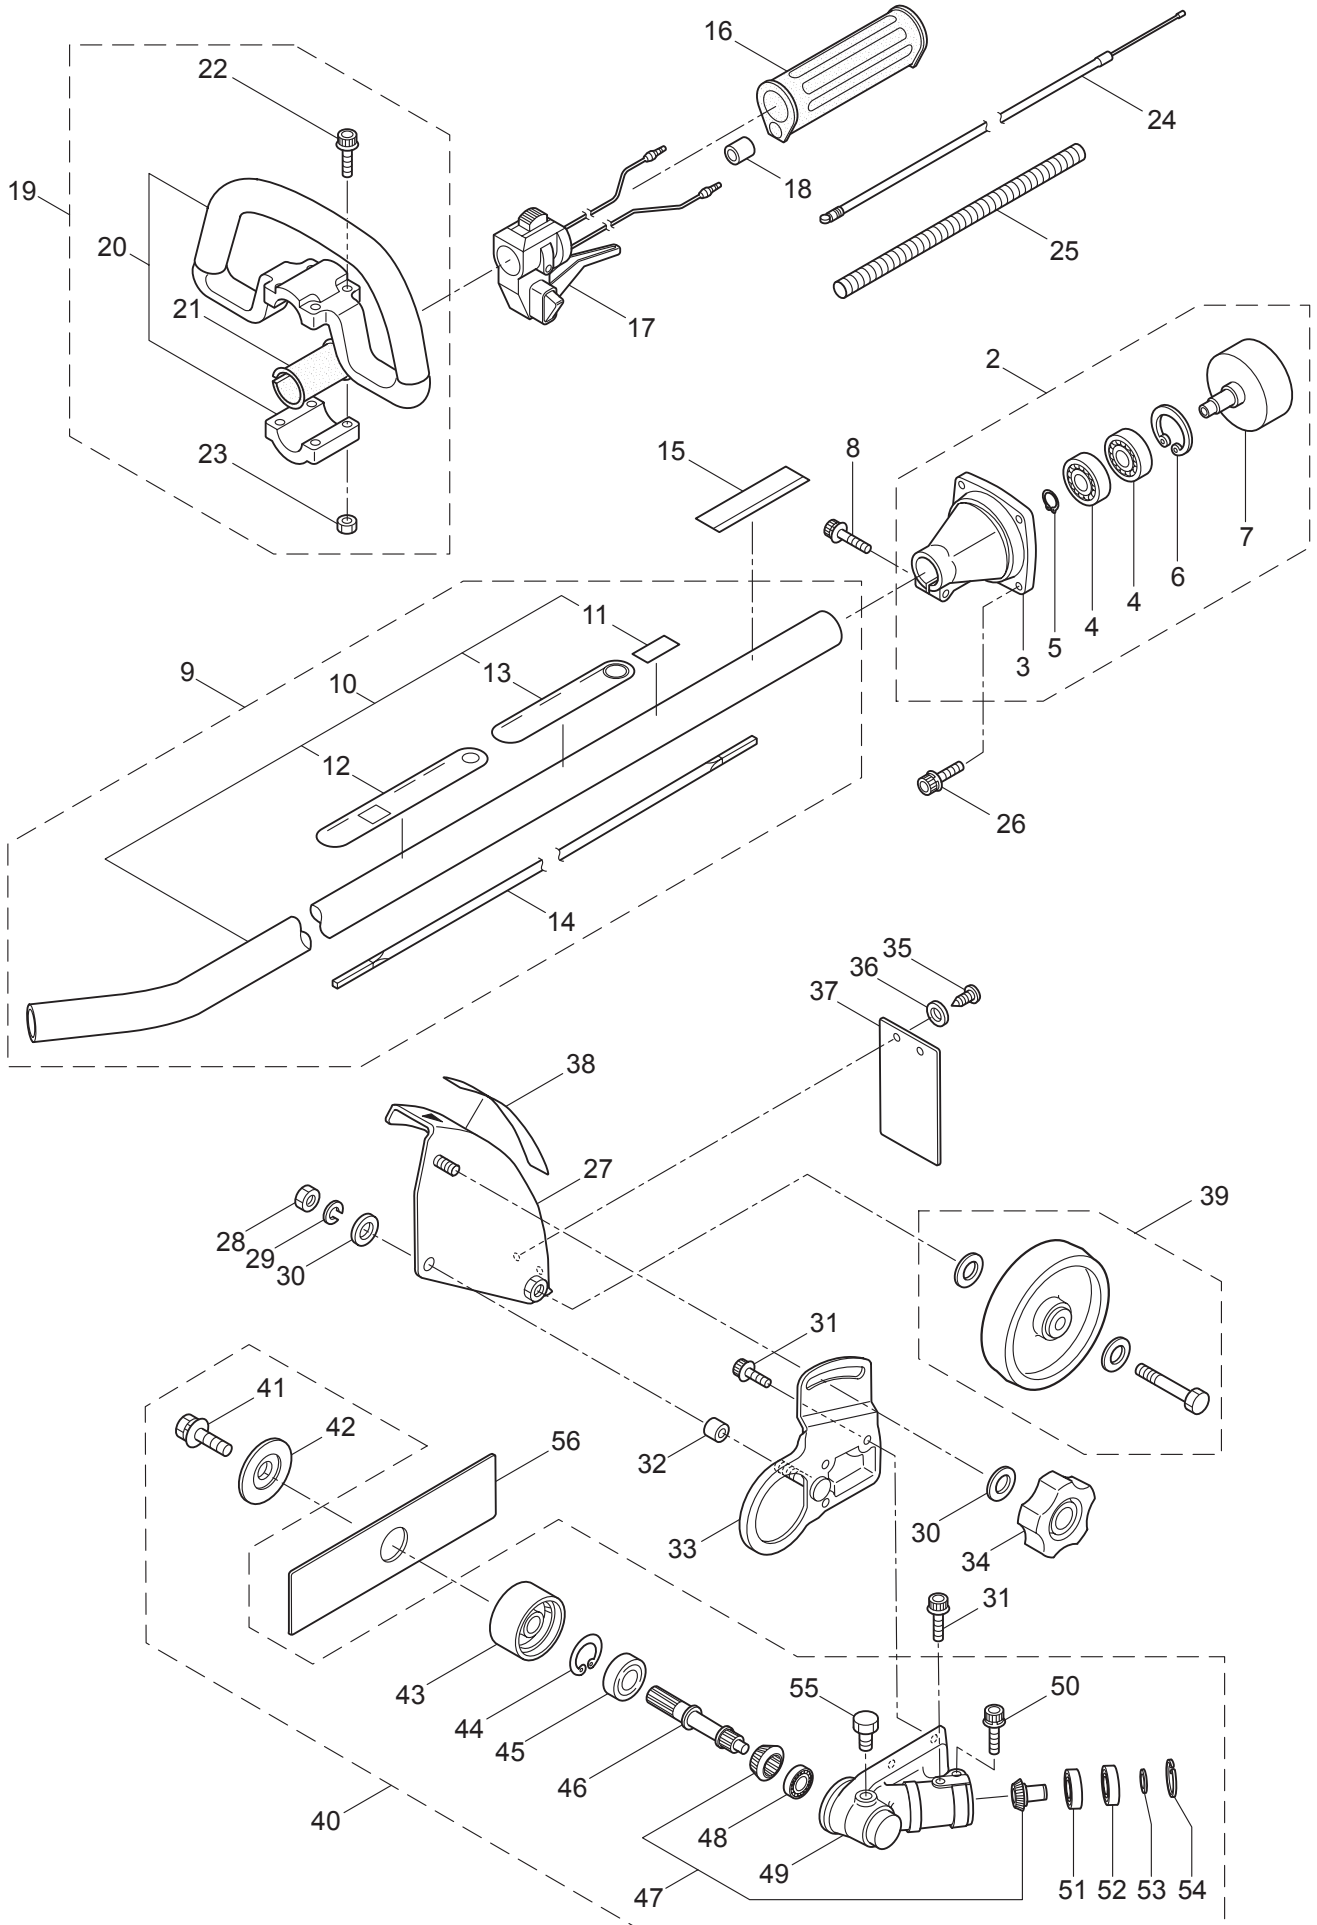

MARUYAMA

ILLUSTRATED PARTS LIST

ED2321CA

EDGER

ED2321CA
EDGER
PART #522789 06/2009

Maruyama. *E x t r a o r d i n a r y .*

1. ED2321CA
MAIN BODY

Ref. No.	Part No.	Part Name	Q'ty	Remarks
1-2	220155	Clutch Case Ass'y	1	Incl.3-7
1-3	220156	Clutch Case	1	
1-4	214161	Bearing	2	#6000ZZ
1-5	014210	Snap Ring	1	#10
1-6	054676	Snap Ring	1	#26
1-7	218588	Clutch Drum	1	
1-8	261246	Cap Screw	1	M5x25
1-9	224556	Driveshaft Kit	1	Incl.10-14
1-10	224557	Driveshaft Tube Ass'y	1	Incl.11-13
1-11	223926	Label	1	Lubricate
1-12	221501	Label	1	Warning
1-13	221502	Label	1	Caution
1-14	224555	Driveshaft	1	
1-15	230684	Label	1	ED2321CA
1-16	215532	Shaft Grip	1	
1-17	221465	Throttle Trigger	1	
1-18	214083	Outer Guide	1	
1-19	215601	Loop Handle Ass'y	1	Incl.20-23
1-20	214982	Loop Handle	1	
1-21	213171	Packing	1	
1-22	215608	Cap Screw	4	M5x30x16
1-23	089846	Nut	4	M5
1-24	213444	Throttle Cable	1	340L
1-25	215403	Plastic Tube	1	
1-26	261250	Cap Screw	4	M5x20
1-27	220158	Shield	1	
1-28	126521	Nut	1	M8
1-29	126232	Spring Washer	1	M8
1-30	127216	Washer	2	M8
1-31	215993	Cap Screw	4	M5x10
1-32	220165	Collar	1	8.2x10x8L
1-33	229572	Plate	1	
1-34	219088	Clamping Knob Ass'y	1	
1-35	086053	Tapping Screw	2	M4x8
1-36	550163	Washer	2	4.3x12xt0.8
1-37	220162	Flap	1	
1-38	221528	Label	1	Caution
1-39	220160	Wheel Ass'y	1	
1-40	220168	Gearcase Ass'y	1	Incl.41-55
1-41	215610	Bolt	1	M8x22,Counterclockwise
1-42	215546	Clamping Washer	1	
1-43	220148	Boss Adapter	1	
1-44	055185	Snap Ring	1	#28
1-45	212999	Bearing	1	#6001 2RK

1. ED2321CA
MAIN BODY

Ref. No.	Part No.	Part Name	Q'ty	Remarks
1-46	216056	Blade Shaft	1	
1-47	227101	Gear Set	1	
1-48	210554	Bearing	1	#608
1-49	219077	Gearcase	1	
1-50	261246	Cap Screw	1	M5x25
1-51	210560	Bearing	1	#609
1-52	140268	Bearing	1	#609Z
1-53	140269	Snap Ring	1	WR9
1-54	140270	Snap Ring	1	#24
1-55	089101	Bolt	1	M8x10
1-56	216062	Cutting Blade	1	50x195xt3.2