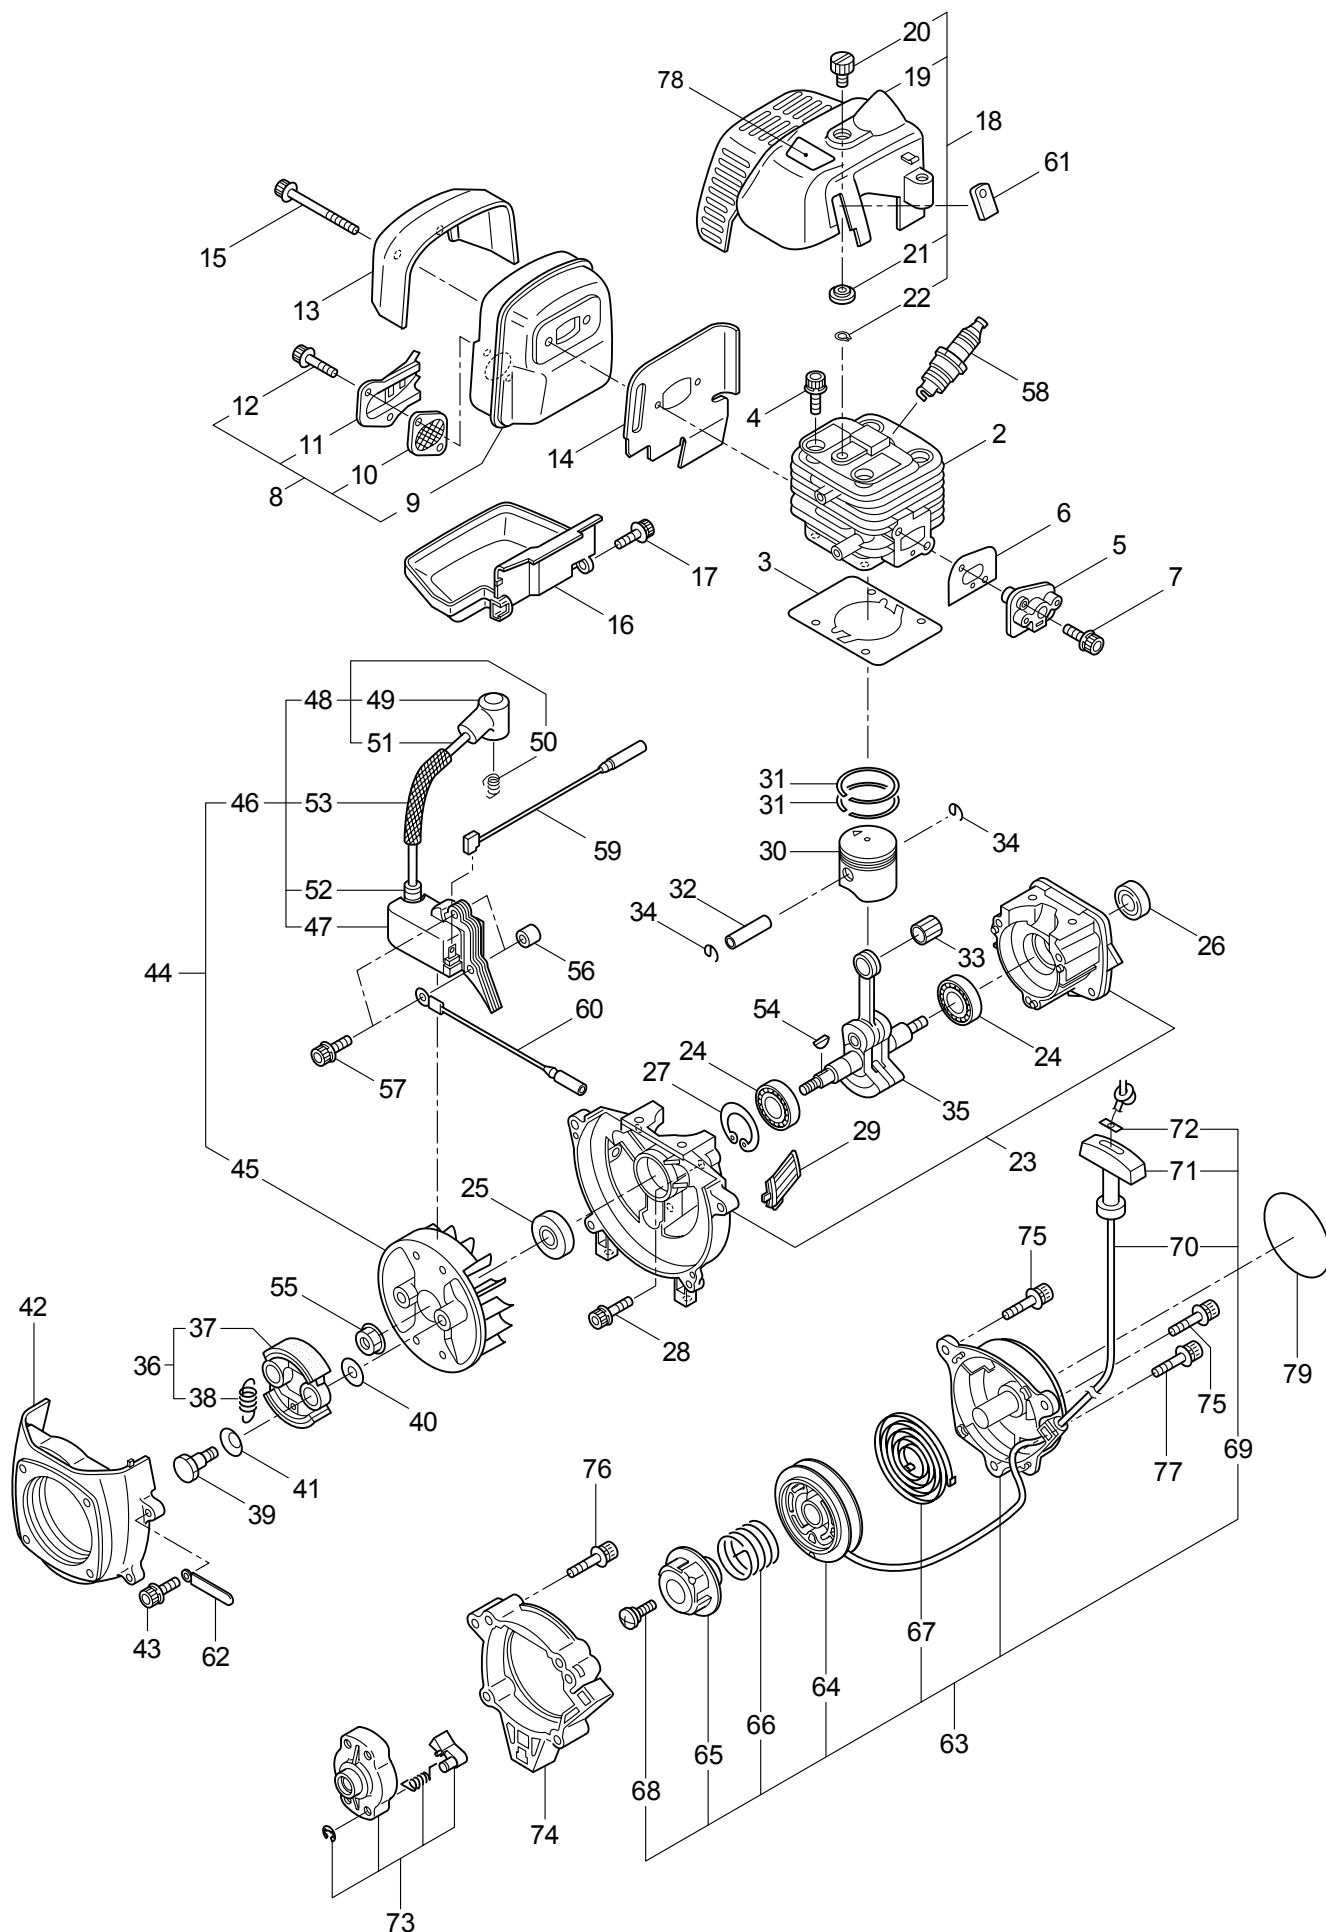

2.ED2321CA
ENGINE

Ref. No.	Part No.	Part Name	Q'ty	Remarks
2-2	282165	Cylinder	1	
2-3	282339	Gasket	1	
2-4	261250	Cap Screw	4	M5x20
2-5	269144	Insulator	1	New gasket required
2-6	267049	Gasket	1	
2-7	265924	Cap Screw	2	M5x25
2-8	282208	Muffler Ass'y	1	Incl.9-12
2-9	282209	Muffler Comp.	1	
2-10	267056	Spark Arrester	1	
2-11	268171	Muffler Tail	1	
2-12	265107	Cap Screw	2	M4x10
2-13	268461	Holder	1	
2-14	281440	Gasket	1	
2-15	266402	Cap Screw	2	M5x55
2-16	281446	Under Cover	1	
2-17	267191	Cap Screw	1	M5x16
2-18	281716	Top Cover Ass'y	1	Incl.19-22
2-19	281444	Top Cover	1	
2-20	261018	Knob	1	
2-21	261020	Spacer	1	
2-22	261734	Snap Ring	1	#5
2-23	268026	Crankcase	1	
2-24	280488	Bearing	2	PPL 6001
2-25	261492	Oil Seal	1	ISCD12287
2-26	261386	Oil Seal	1	ISCD12227
2-27	055185	Snap Ring	1	#28
2-28	261612	Cap Screw	3	M5x30
2-29	281442	Screen	1	
2-30	268032	Piston	1	
2-31	282177	Piston Ring	2	
2-32	261036	Piston Pin	1	
2-33	263957	Bearing, Needle	1	KTV81112EG01 B2
2-34	261576	Clip,Piston	2	
2-35	268187	Crankshaft/Conn.Rod Ass'y	1	
2-36	267327	Clutch Ass'y	1	Incl.37,38
2-37	267342	Clutch Shoe	2	(2)required
2-38	267345	Spring,Clutch	1	
2-39	264505	Bolt	2	
2-40	261189	Washer	2	6x16.5x1.2
2-41	261777	Wave Washer	2	
2-42	281443	Fan Cover	1	
2-43	261250	Cap Screw	4	M5x20
2-44	281704	Magneto Ass'y	1	Incl.45-53
2-45	268039	Rotor/Fan	1