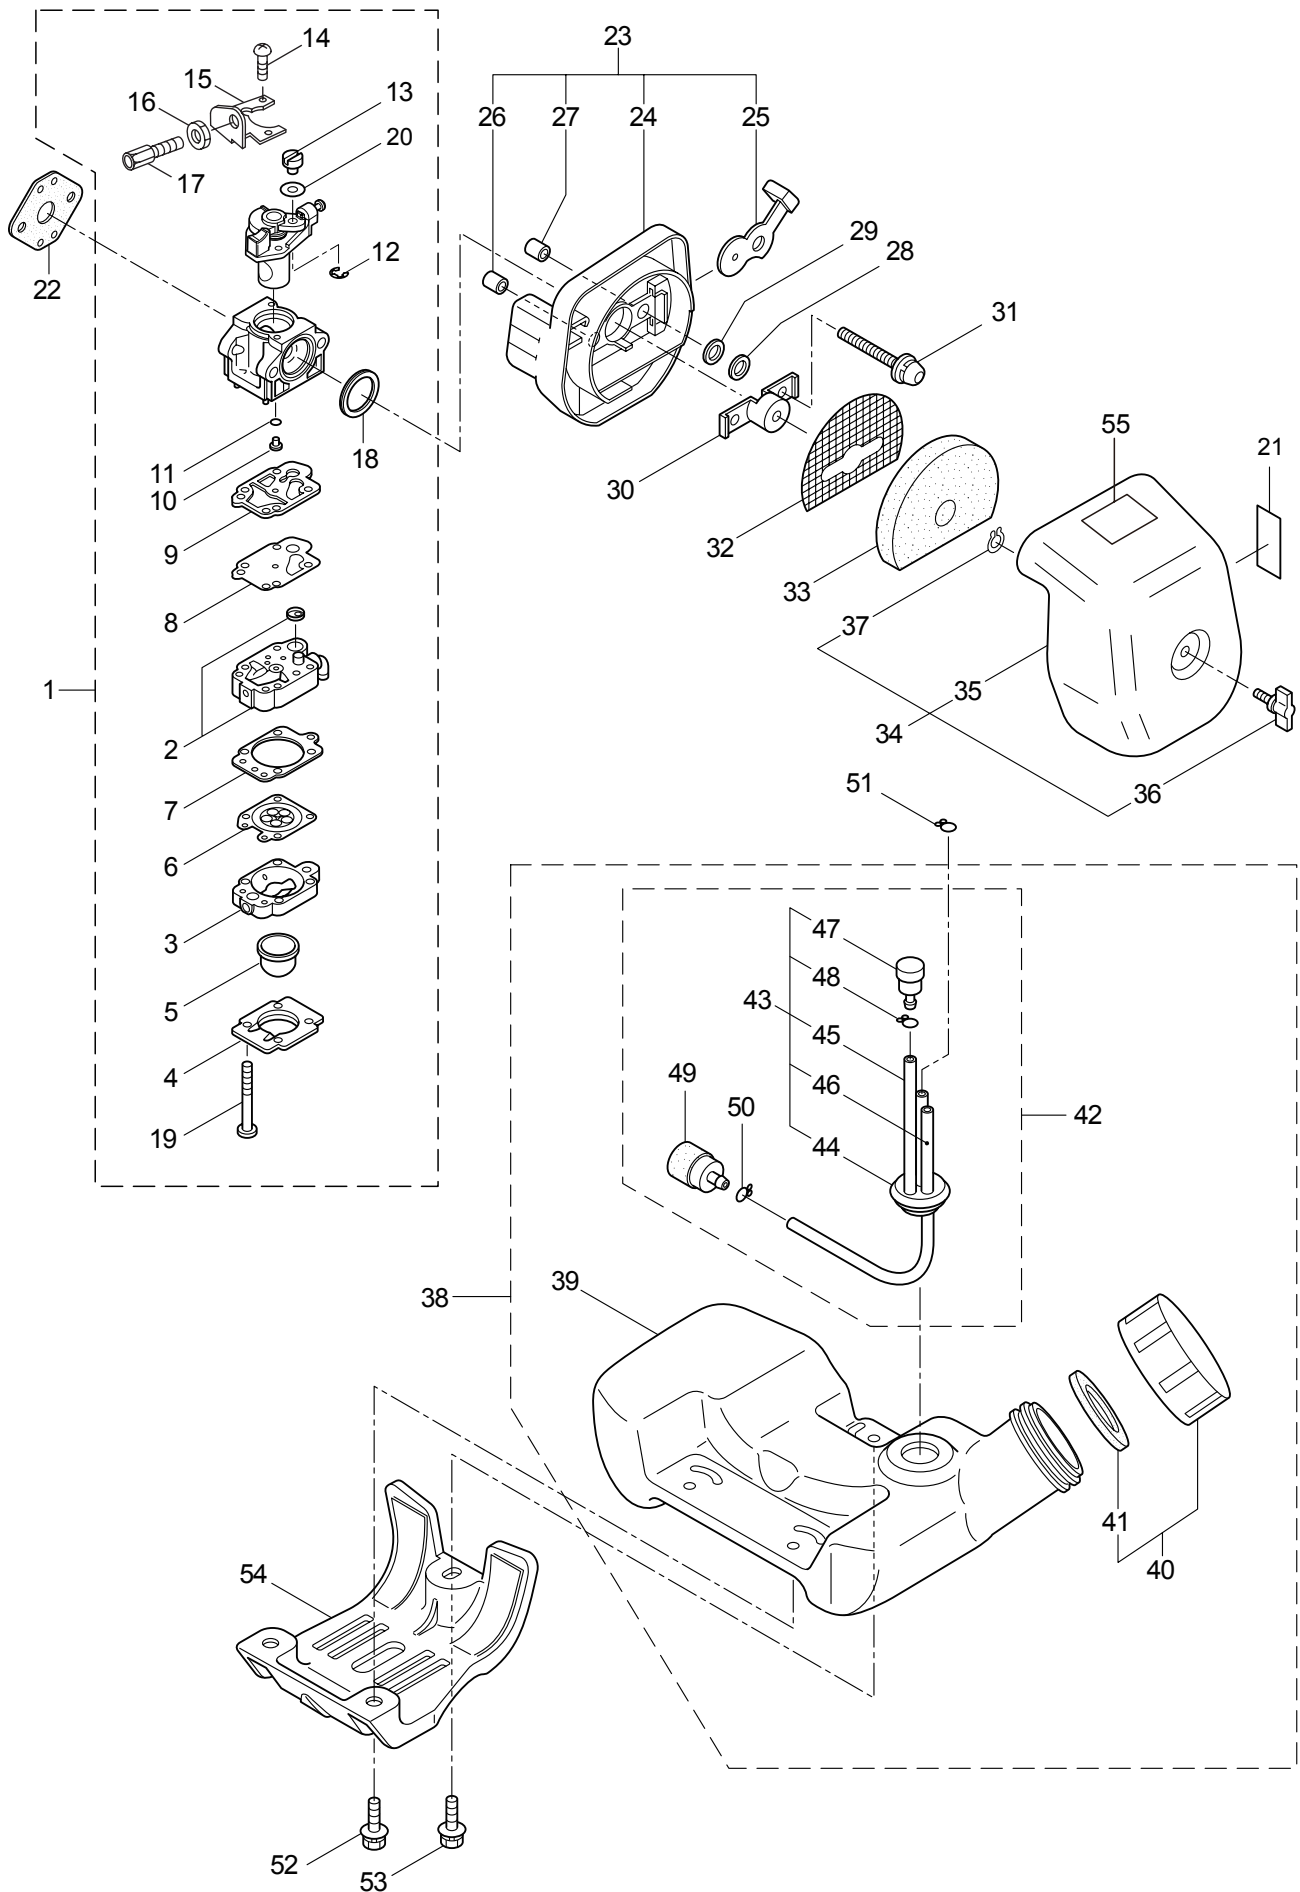

3. ED2321CA
CARBURETOR, FUEL TANK

Ref. No.	Part No.	Part Name	Q'ty	Remarks
3-1	282331	Carbuletor Ass'y	1	Incl.2-20
3-2	264155	Pump Body	1	
3-3	262991	Purge Body	1	
3-4	262992	Cover Plate	1	
3-5	261874	Primer Bulb	1	
3-6	283905	Diaphragm, Meterring	1	
3-7	262993	Gasket	1	
3-8	262994	Diaphragm,Fuel Pump	1	
3-9	282576	Gasket	1	
3-10	268574	Main Jet	1	
3-11	261871	O-Ring	1	
3-12	261876	E-Ring	1	
3-13	261658	Swivel	1	
3-14	261875	Screw	2	
3-15	264677	Bracket	1	
3-16	261878	Nut	1	
3-17	263994	Adapter	1	
3-18	261657	Packing	1	
3-19	262996	Screw	4	
3-20	264678	Washer	1	
3-21	261352	Label	1	Choke
3-22	261864	Gasket	1	
3-23	268055	Air Filter Case Ass'y	1	Incl.24-27
3-24	268056	Air Filter Case	1	
3-25	268057	Valve	1	
3-26	268157	Sleeve	1	5.5x7.1x6L
3-27	268412	Sleeve	1	5.5x7.1x6.6L
3-28	263345	Packing	1	7.2x11xt1.3
3-29	263942	Washer	1	7.2x12xt0.15
3-30	263815	Stay	1	
3-31	264016	Cap Screw	2	M5x60
3-32	265026	Screen	1	
3-33	265027	Foam Element	1	
3-34	268058	Air Filter Cover Ass'y	1	Incl.35-37
3-35	268059	Air Filter Cover	1	
3-36	281438	Knob	1	
3-37	261734	Snap Ring	1	#5
3-38	285690	Fuel Tank Ass'y	1	Incl.39-50
3-39	285048	Fuel Tank	1	
3-40	281565	Fuel Tank Cap Ass'y	1	Incl.41
3-41	269377	Gasket	1	
3-42	282334	Fuel Pipe Pick-up Ass'y	1	Incl.43-50
3-43	282335	Fuel Pipe Ass'y	1	Incl.44-48
3-44	268065	Grommet	1	
3-45	282337	Return Pipe	1