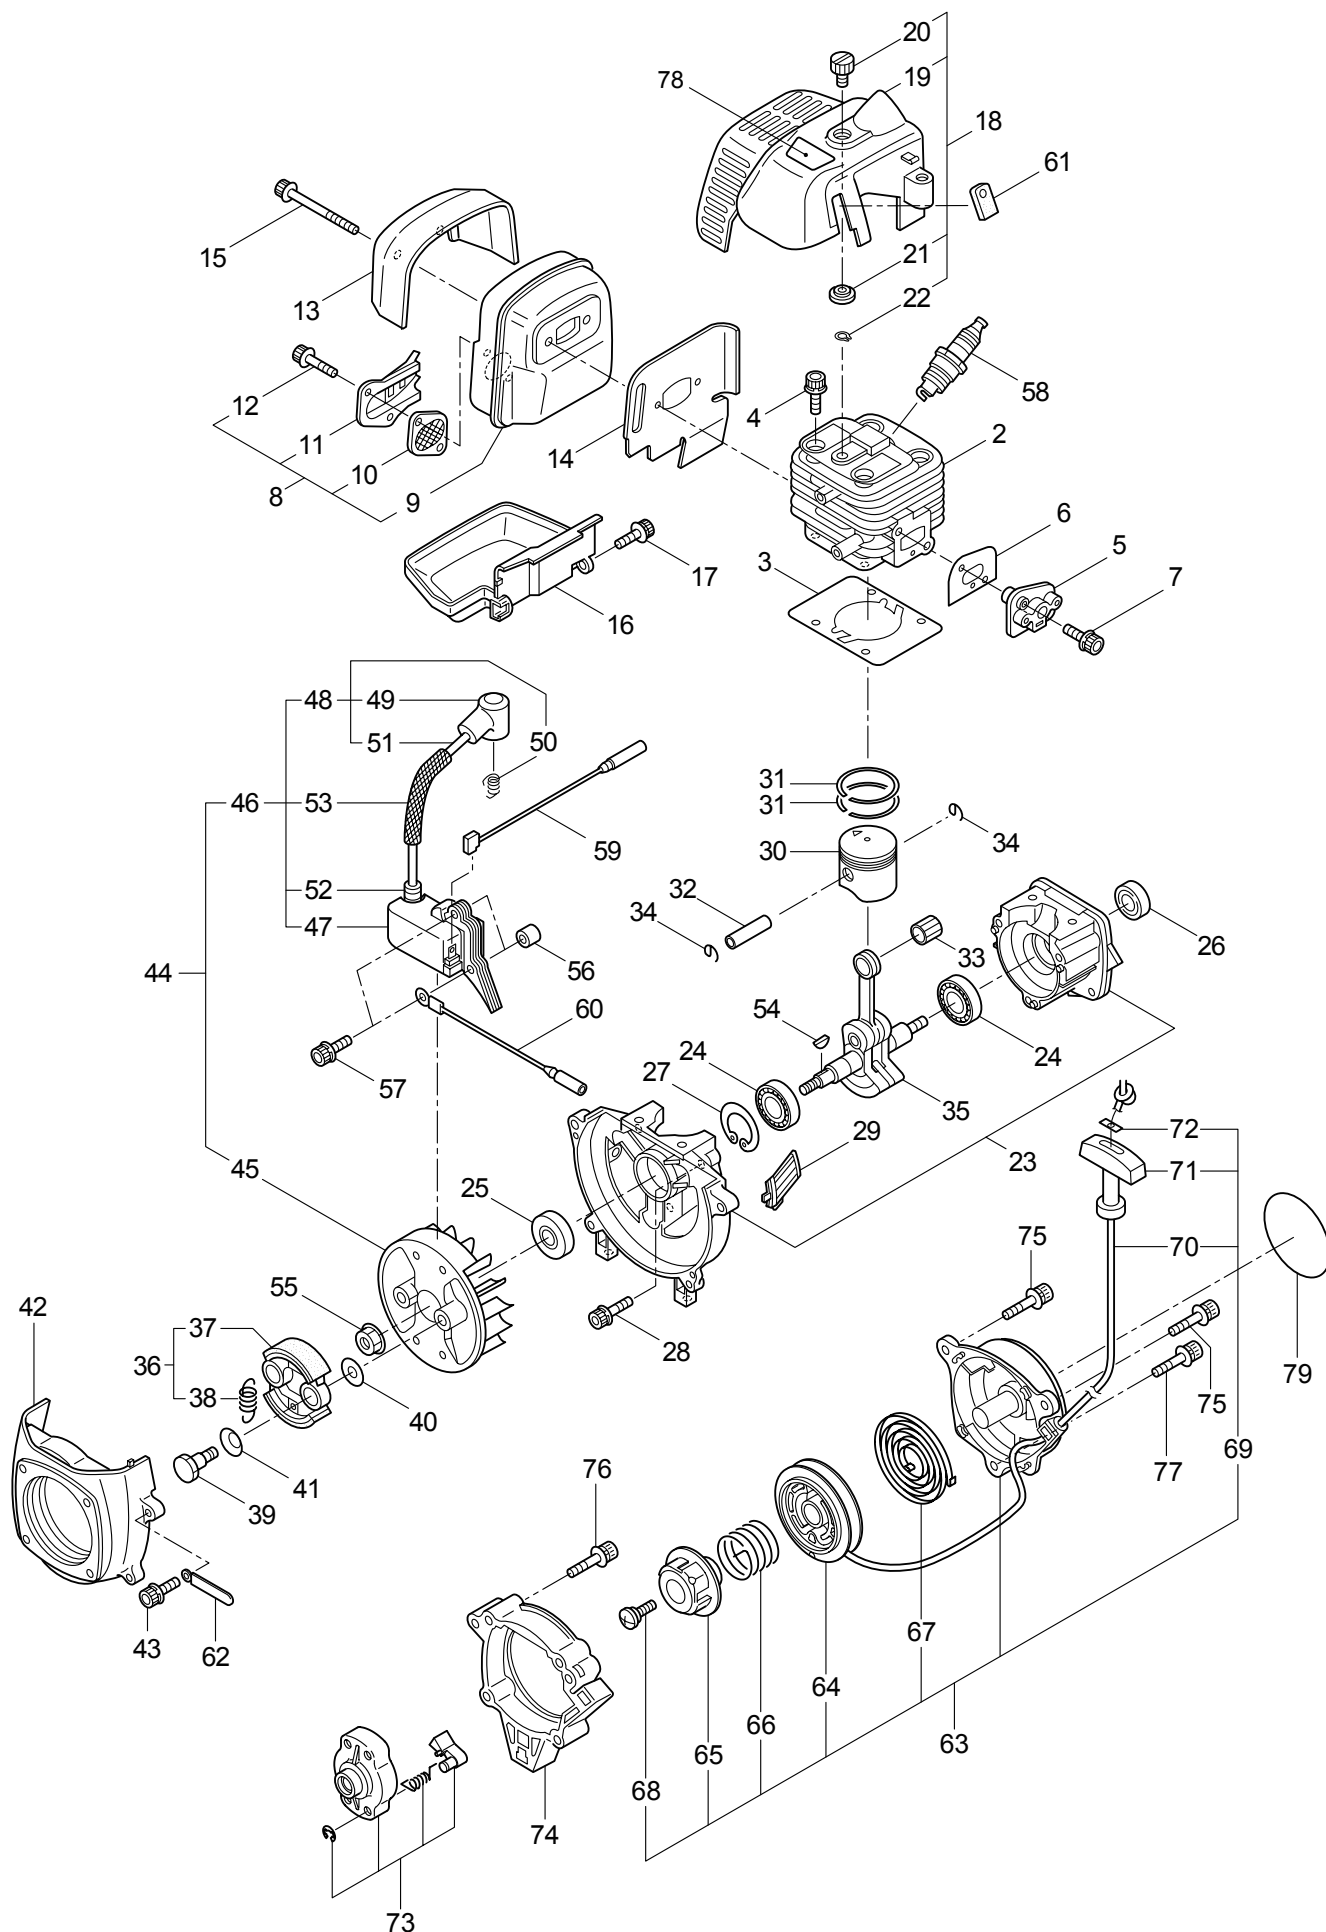

2. ED2321CA ENGINE

Ref. No.	Part No.	Part Name	Q'ty	Remarks
2-46	281705	Ignition Coil Ass'y	1	Incl.47-53
2-47	281706	Coil	1	
2-48	281707	Spark Plug Wire Ass'y	1	Incl.49-51
2-49	261074	Plug Boot	1	
2-50	261075	Connector	1	
2-51	281709	Spark Plug Wire	1	
2-52	261072	Cap	1	
2-53	268584	Insulator	1	140L
2-54	261076	Woodruff Key	1	3x10
2-55	261417	Nut,Rotor	1	M8
2-56	280381	Spacer	2	
2-57	261256	Cap Screw	2	M4x25
2-58	261200	Spark Plug	1	NGK BPM6Y
2-59	263804	Wire,Coil Ground	1	
2-60	268044	Lead	1	
2-61	269189	Grommet	1	
2-62	264588	Clamp	1	
2-63	283477	Recoil Ass'y	1	Incl.64-72
2-64	283504	Reel	1	
2-65	283505	Cam Plate	1	
2-66	283506	Spring	1	
2-67	280931	Spiral Spring	1	
2-68	267213	Screw	1	
2-69	283578	Stater Rope Ass'y	1	Incl.70-72
2-70	283579	Stater Rope	1	
2-71	261725	Starter Grip	1	
2-72	283511	Rope Stopper	1	
2-73	283575	Starter Pawl Ass'y	1	
2-74	284698	Adapter Ass'y	1	
2-75	283391	Cap Screw	2	M4x20
2-76	265726	Cap Screw	4	M4x16
2-77	282096	Cap Screw	1	M4x16
2-78	282558	Label	1	
2-79	282340	Label	1	CER230