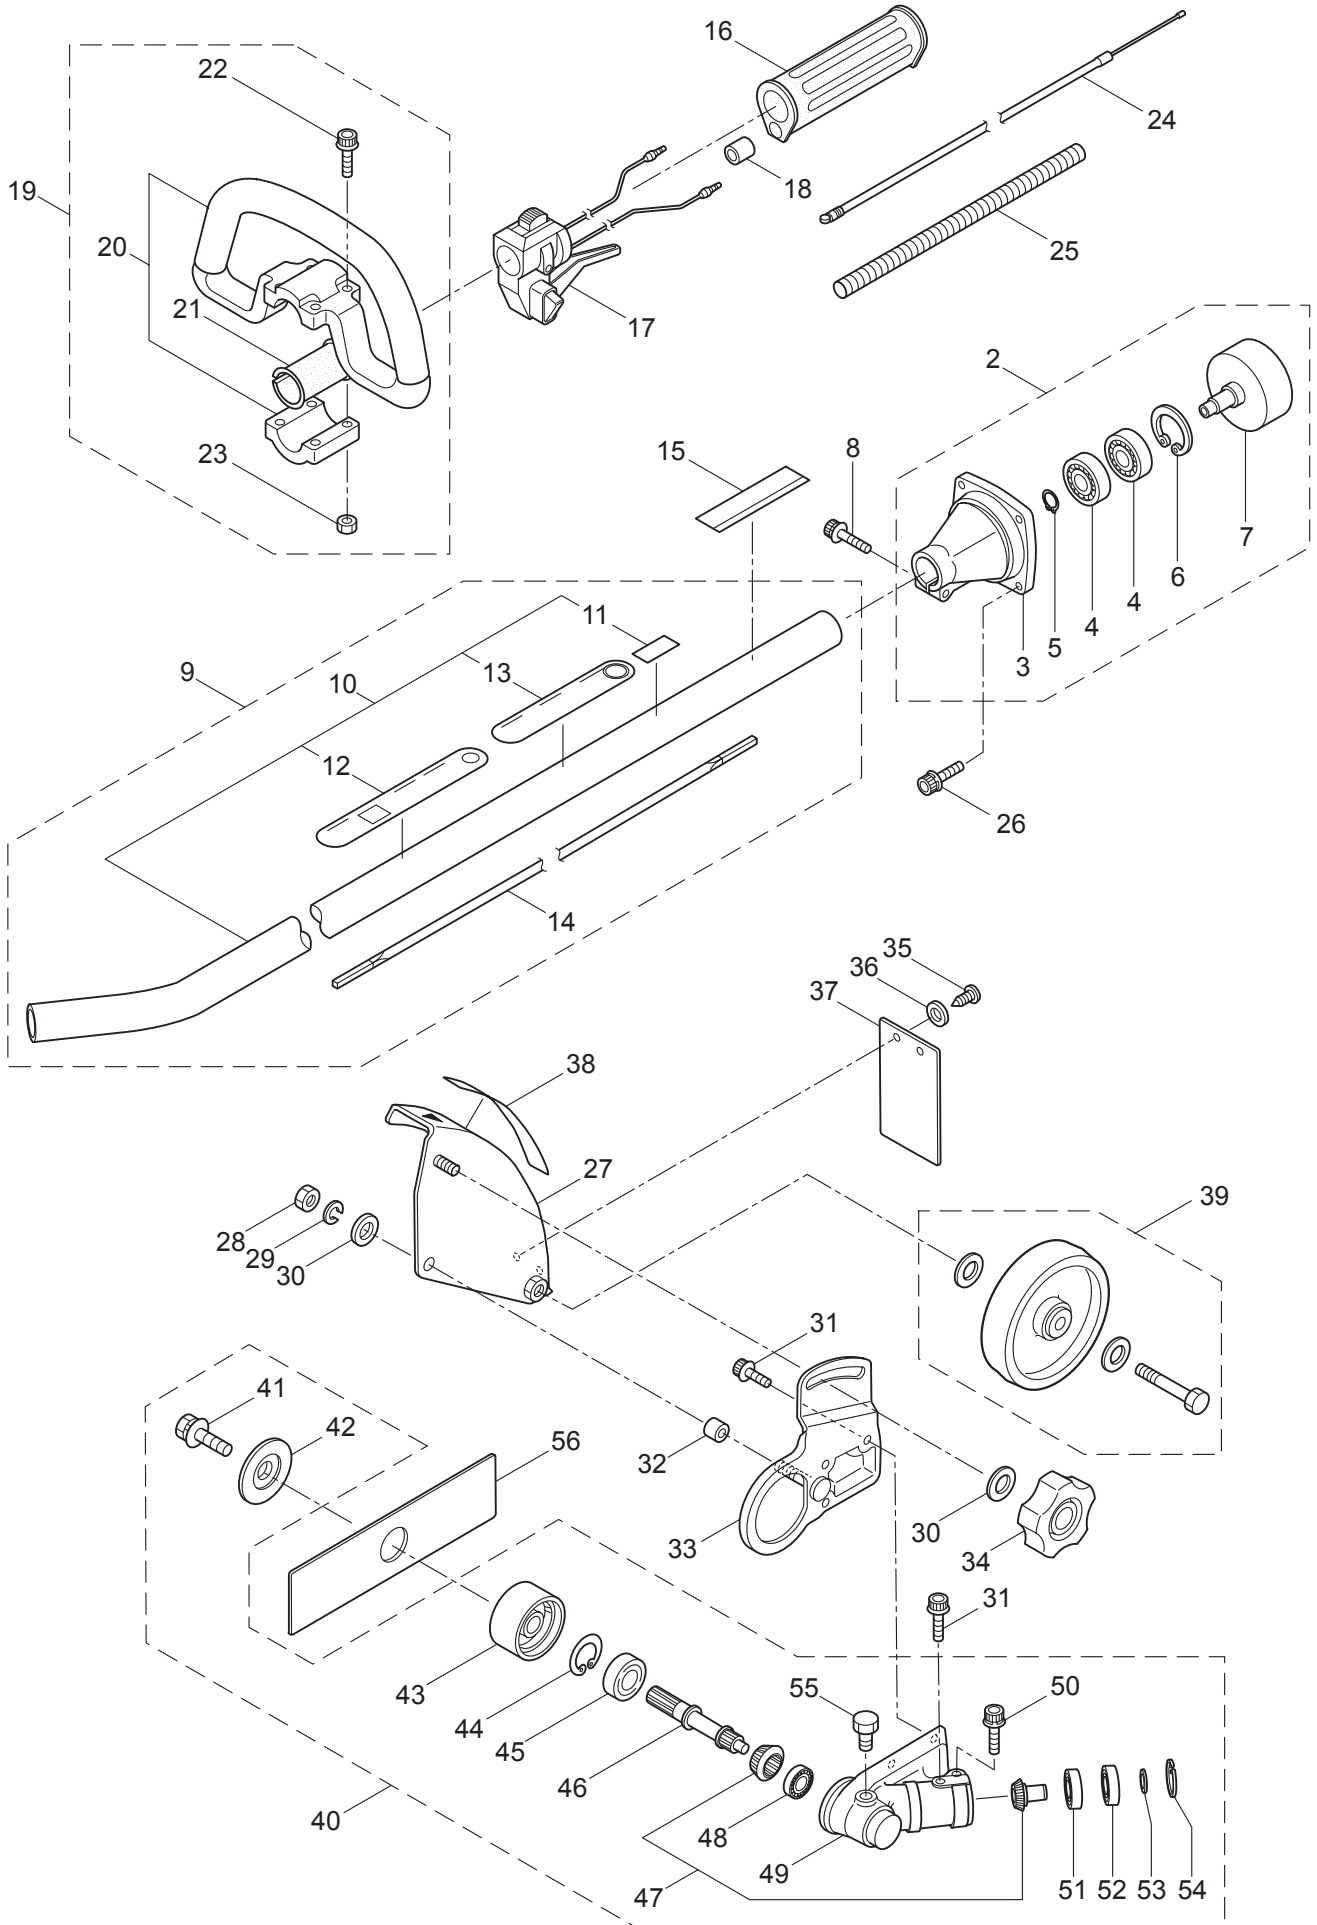

MARUYAMA

ILLUSTRATED PARTS LIST

ED2321CA

EDGER

ED2321CA
EDGER
PART #522789 06/2009

Maruyama. *E x t r a o r d i n a r y .*

1. ED2321CA
MAIN BODY

Ref. No.	Part No.	Part Name	Q'ty	Remarks
1-2	220155	Clutch Case Ass'y	1	Incl.3-7
1-3	220156	Clutch Case	1	
1-4	214161	Bearing	2	#6000ZZ
1-5	014210	Snap Ring	1	#10
1-6	054676	Snap Ring	1	#26
1-7	218588	Clutch Drum	1	
1-8	261246	Cap Screw	1	M5x25
1-9	224556	Driveshaft Kit	1	Incl.10-14
1-10	224557	Driveshaft Tube Ass'y	1	Incl.11-13
1-11	223926	Label	1	Lubricate
1-12	221501	Label	1	Warning
1-13	221502	Label	1	Caution
1-14	224555	Driveshaft	1	
1-15	230684	Label	1	ED2321CA
1-16	215532	Shaft Grip	1	
1-17	221465	Throttle Trigger	1	
1-18	214083	Outer Guide	1	
1-19	215601	Loop Handle Ass'y	1	Incl.20-23
1-20	214982	Loop Handle	1	
1-21	213171	Packing	1	
1-22	215608	Cap Screw	4	M5x30x16
1-23	089846	Nut	4	M5
1-24	213444	Throttle Cable	1	340L
1-25	215403	Plastic Tube	1	
1-26	261250	Cap Screw	4	M5x20
1-27	220158	Shield	1	
1-28	126521	Nut	1	M8
1-29	126232	Spring Washer	1	M8
1-30	127216	Washer	2	M8
1-31	215993	Cap Screw	4	M5x10
1-32	220165	Collar	1	8.2x10x8L
1-33	229572	Plate	1	
1-34	219088	Clamping Knob Ass'y	1	
1-35	086053	Tapping Screw	2	M4x8
1-36	550163	Washer	2	4.3x12xt0.8
1-37	220162	Flap	1	
1-38	221528	Label	1	Caution
1-39	220160	Wheel Ass'y	1	
1-40	220168	Gearcase Ass'y	1	Incl.41-55
1-41	215610	Bolt	1	M8x22,Counterclockwise
1-42	215546	Clamping Washer	1	
1-43	220148	Boss Adapter	1	
1-44	055185	Snap Ring	1	#28
1-45	212999	Bearing	1	#6001 2RK

1. ED2321CA
MAIN BODY

Ref. No.	Part No.	Part Name	Q'ty	Remarks
1-46	216056	Blade Shaft	1	
1-47	227101	Gear Set	1	
1-48	210554	Bearing	1	#608
1-49	219077	Gearcase	1	
1-50	261246	Cap Screw	1	M5x25
1-51	210560	Bearing	1	#609
1-52	140268	Bearing	1	#609Z
1-53	140269	Snap Ring	1	WR9
1-54	140270	Snap Ring	1	#24
1-55	089101	Bolt	1	M8x10
1-56	216062	Cutting Blade	1	50x195xt3.2