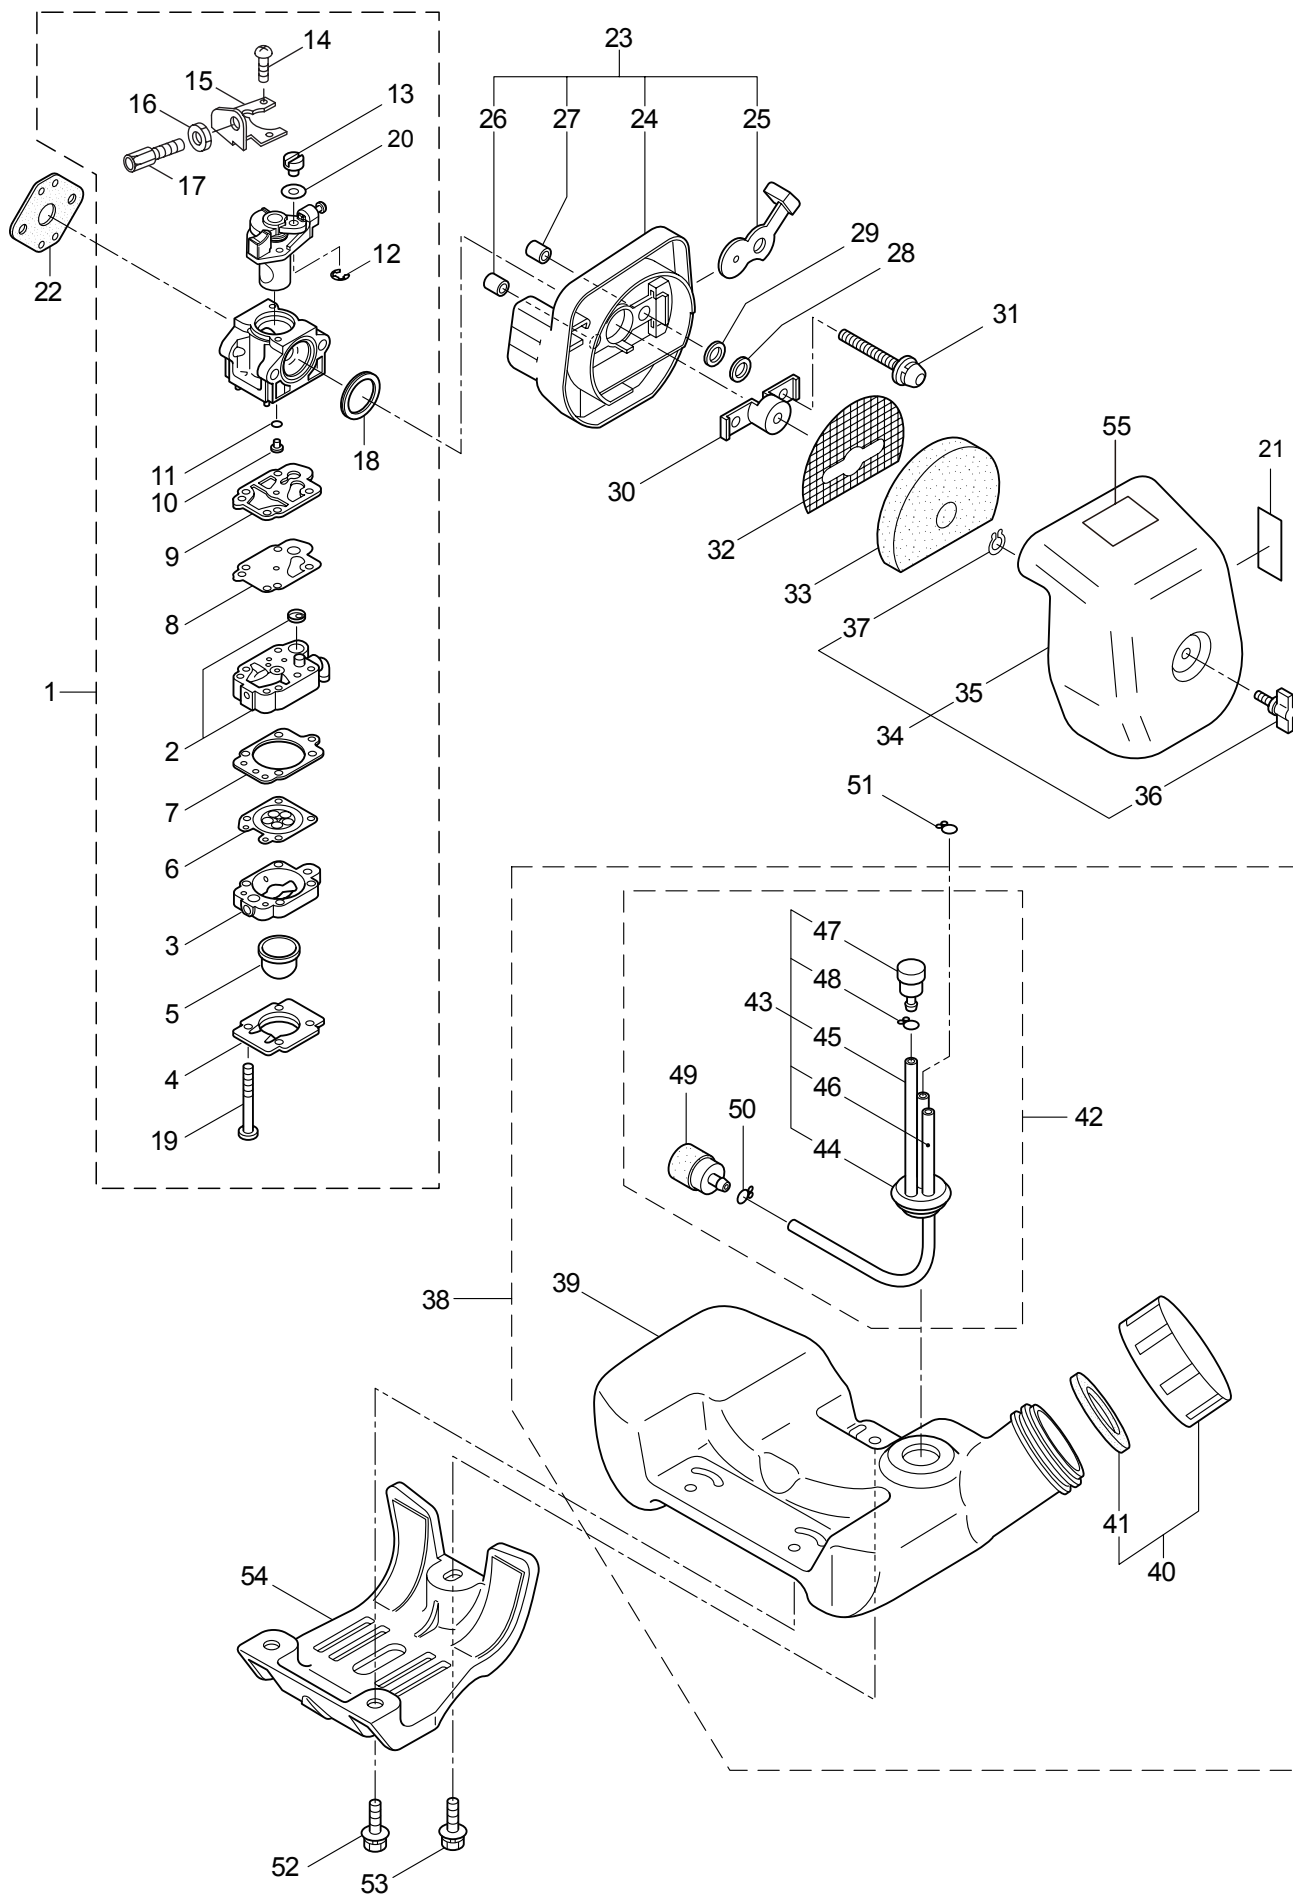

3. ED2321CA
CARBURETOR, FUEL TANK

Ref. No.	Part No.	Part Name	Q'ty	Remarks
3-46	282501	Fuel Pipe	1	150L
3-47	261590	Breather	1	
3-48	261117	Clip	1	
3-49	264653	Filter Ass'y	1	
3-50	261117	Clip	1	
3-51	261117	Clip	1	
3-52	281714	Cap Screw	2	M5x20
3-53	281715	Cap Screw	1	M5x20
3-54	281447	Stand	1	
3-55	285188	Label	1